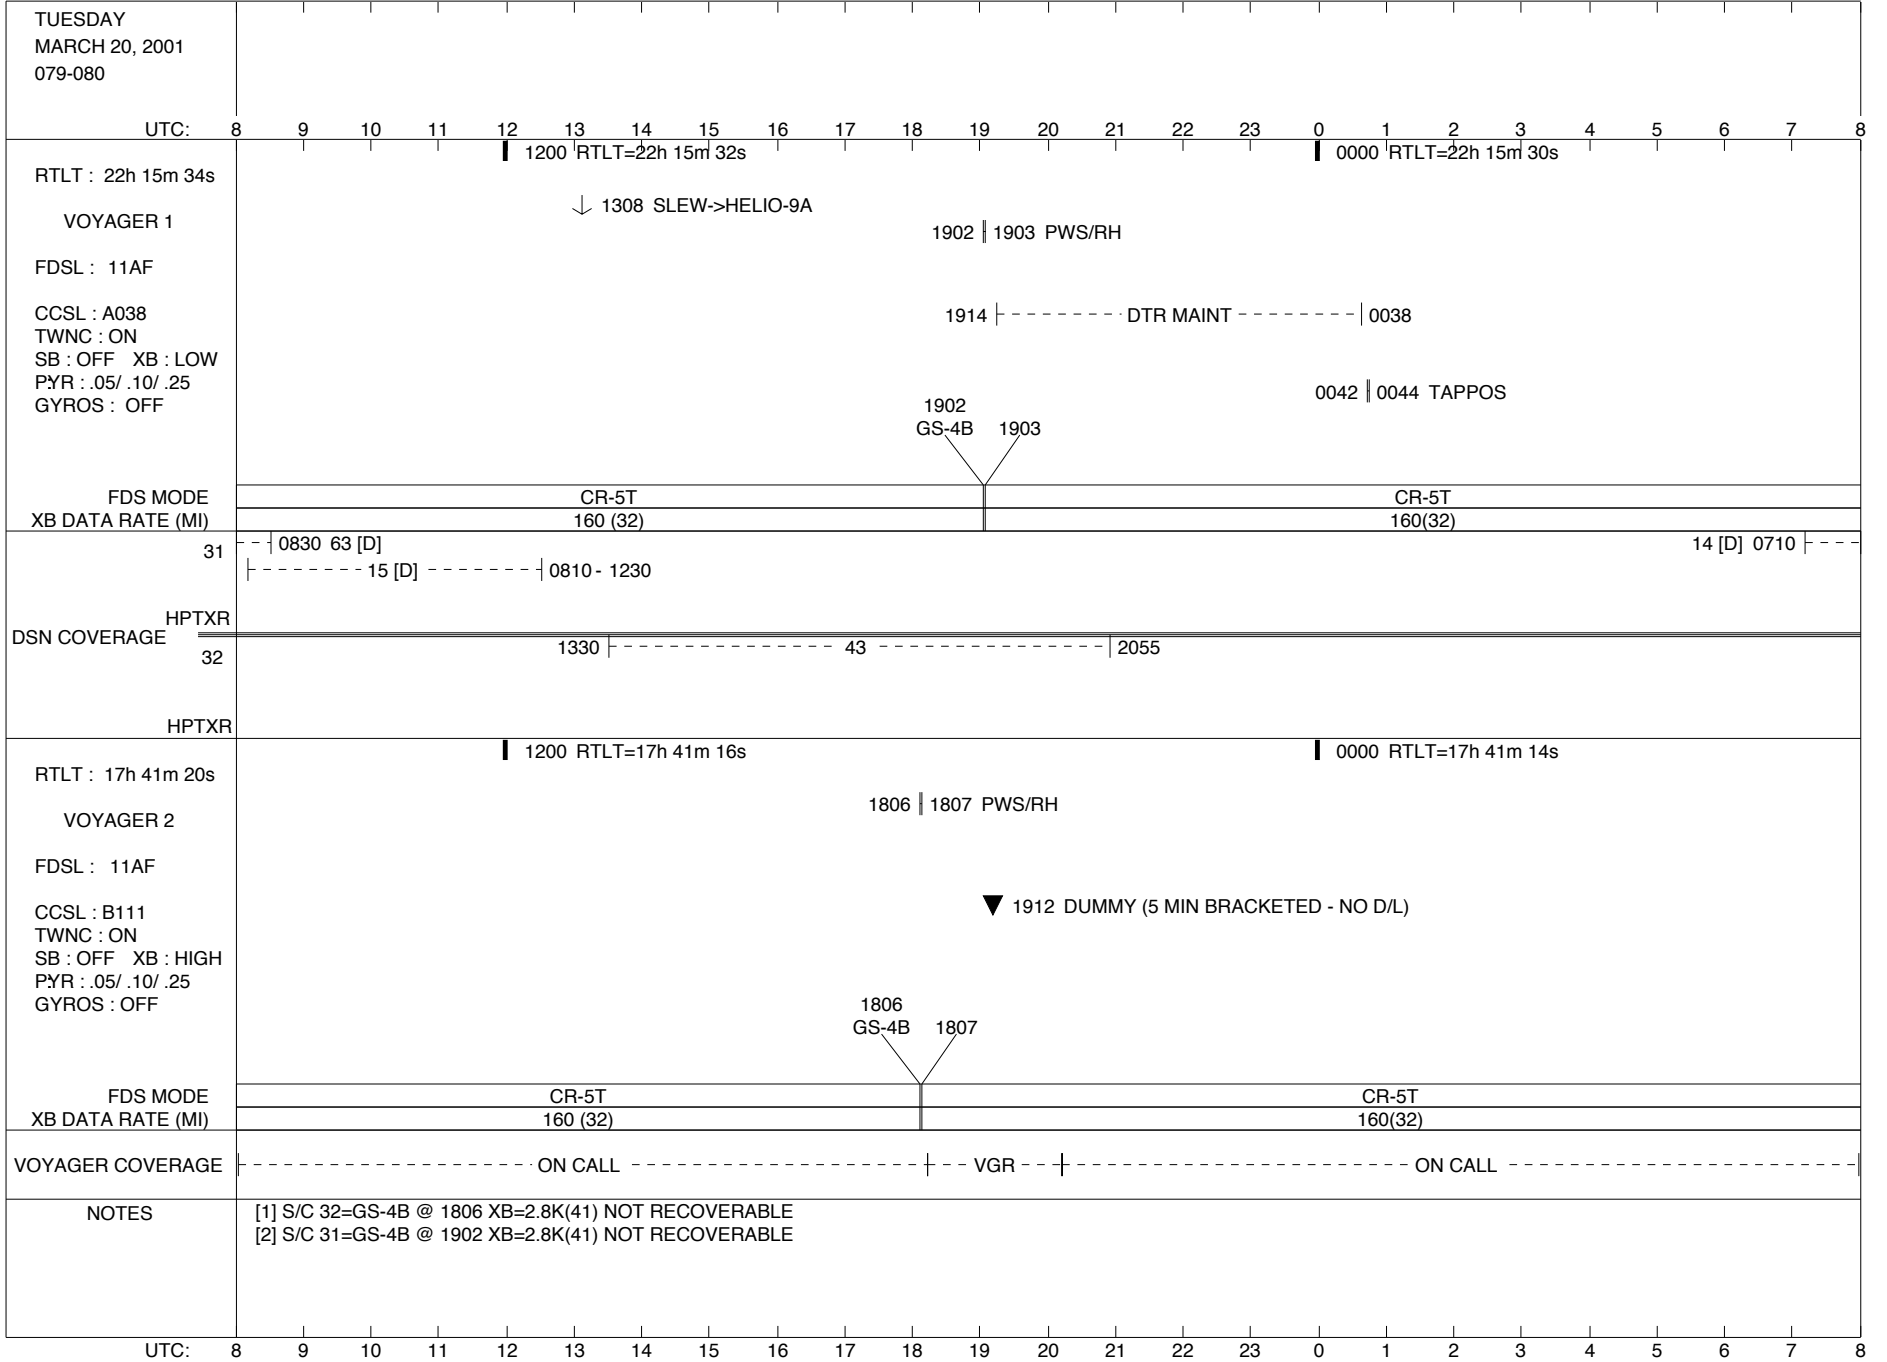

ISSUE DATE: 03/14/01 - 12:17

PST: 0 1 2 3 4 5 6 7 8 9 10 11 12 13 14 15 16 17 18 19 20 21 22 23 0