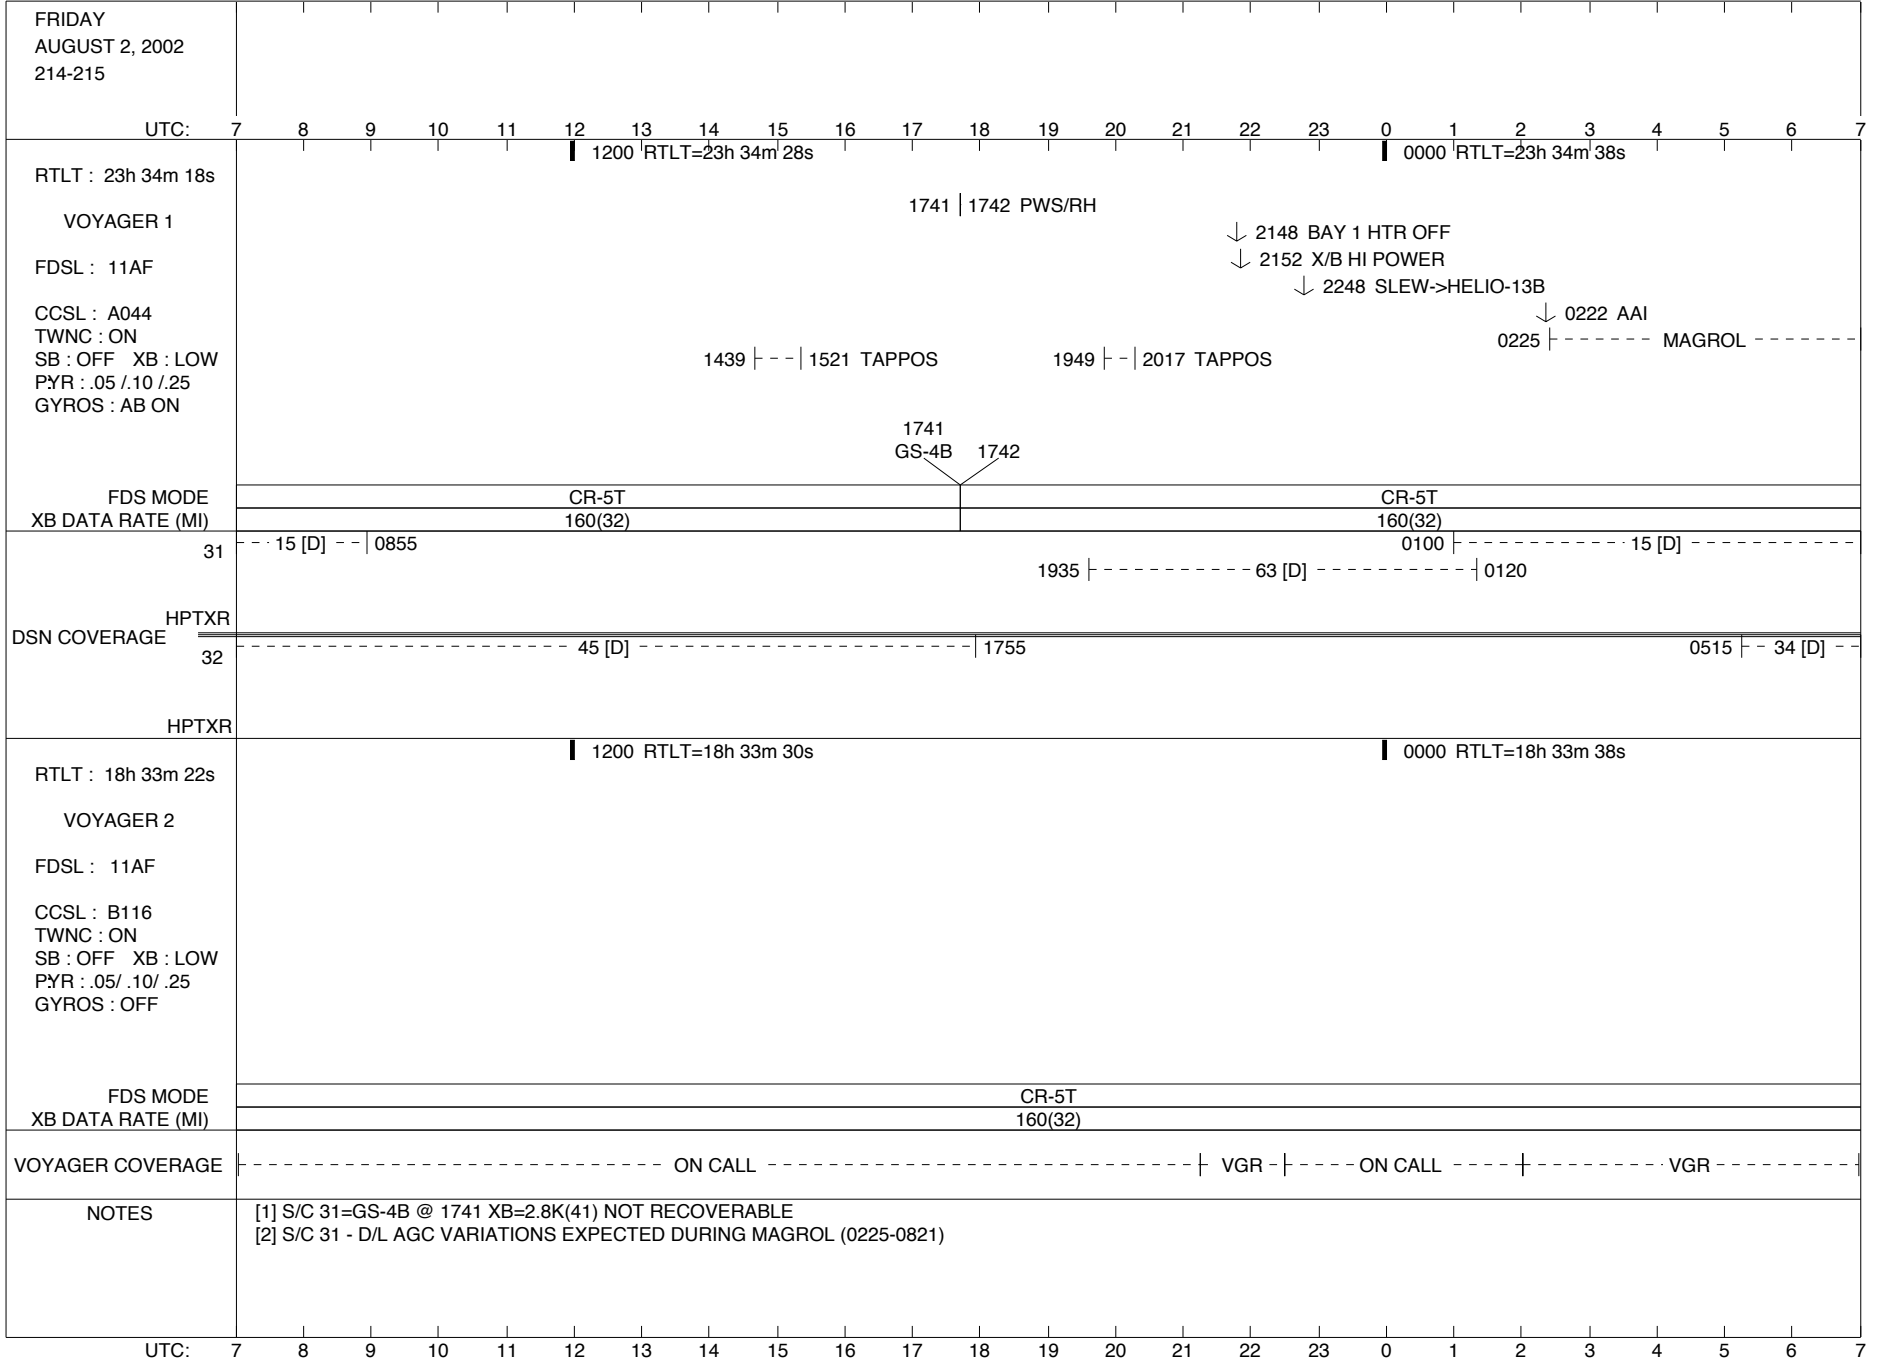

VOYAGER COVERAGE

ON CALL

VGR

ON CALL

NOTES

UTC: 7 8 9 10 11 12 13 14 15 16 17 18 19 20 21 22 23 0 1 2 3 4 5 6 7

ISSUE DATE: 07/24/02 - 08:15

PDT: 0 1 2 3 4 5 6 7 8 9 10 11 12 13 14 15 16 17 18 19 20 21 22 23 0