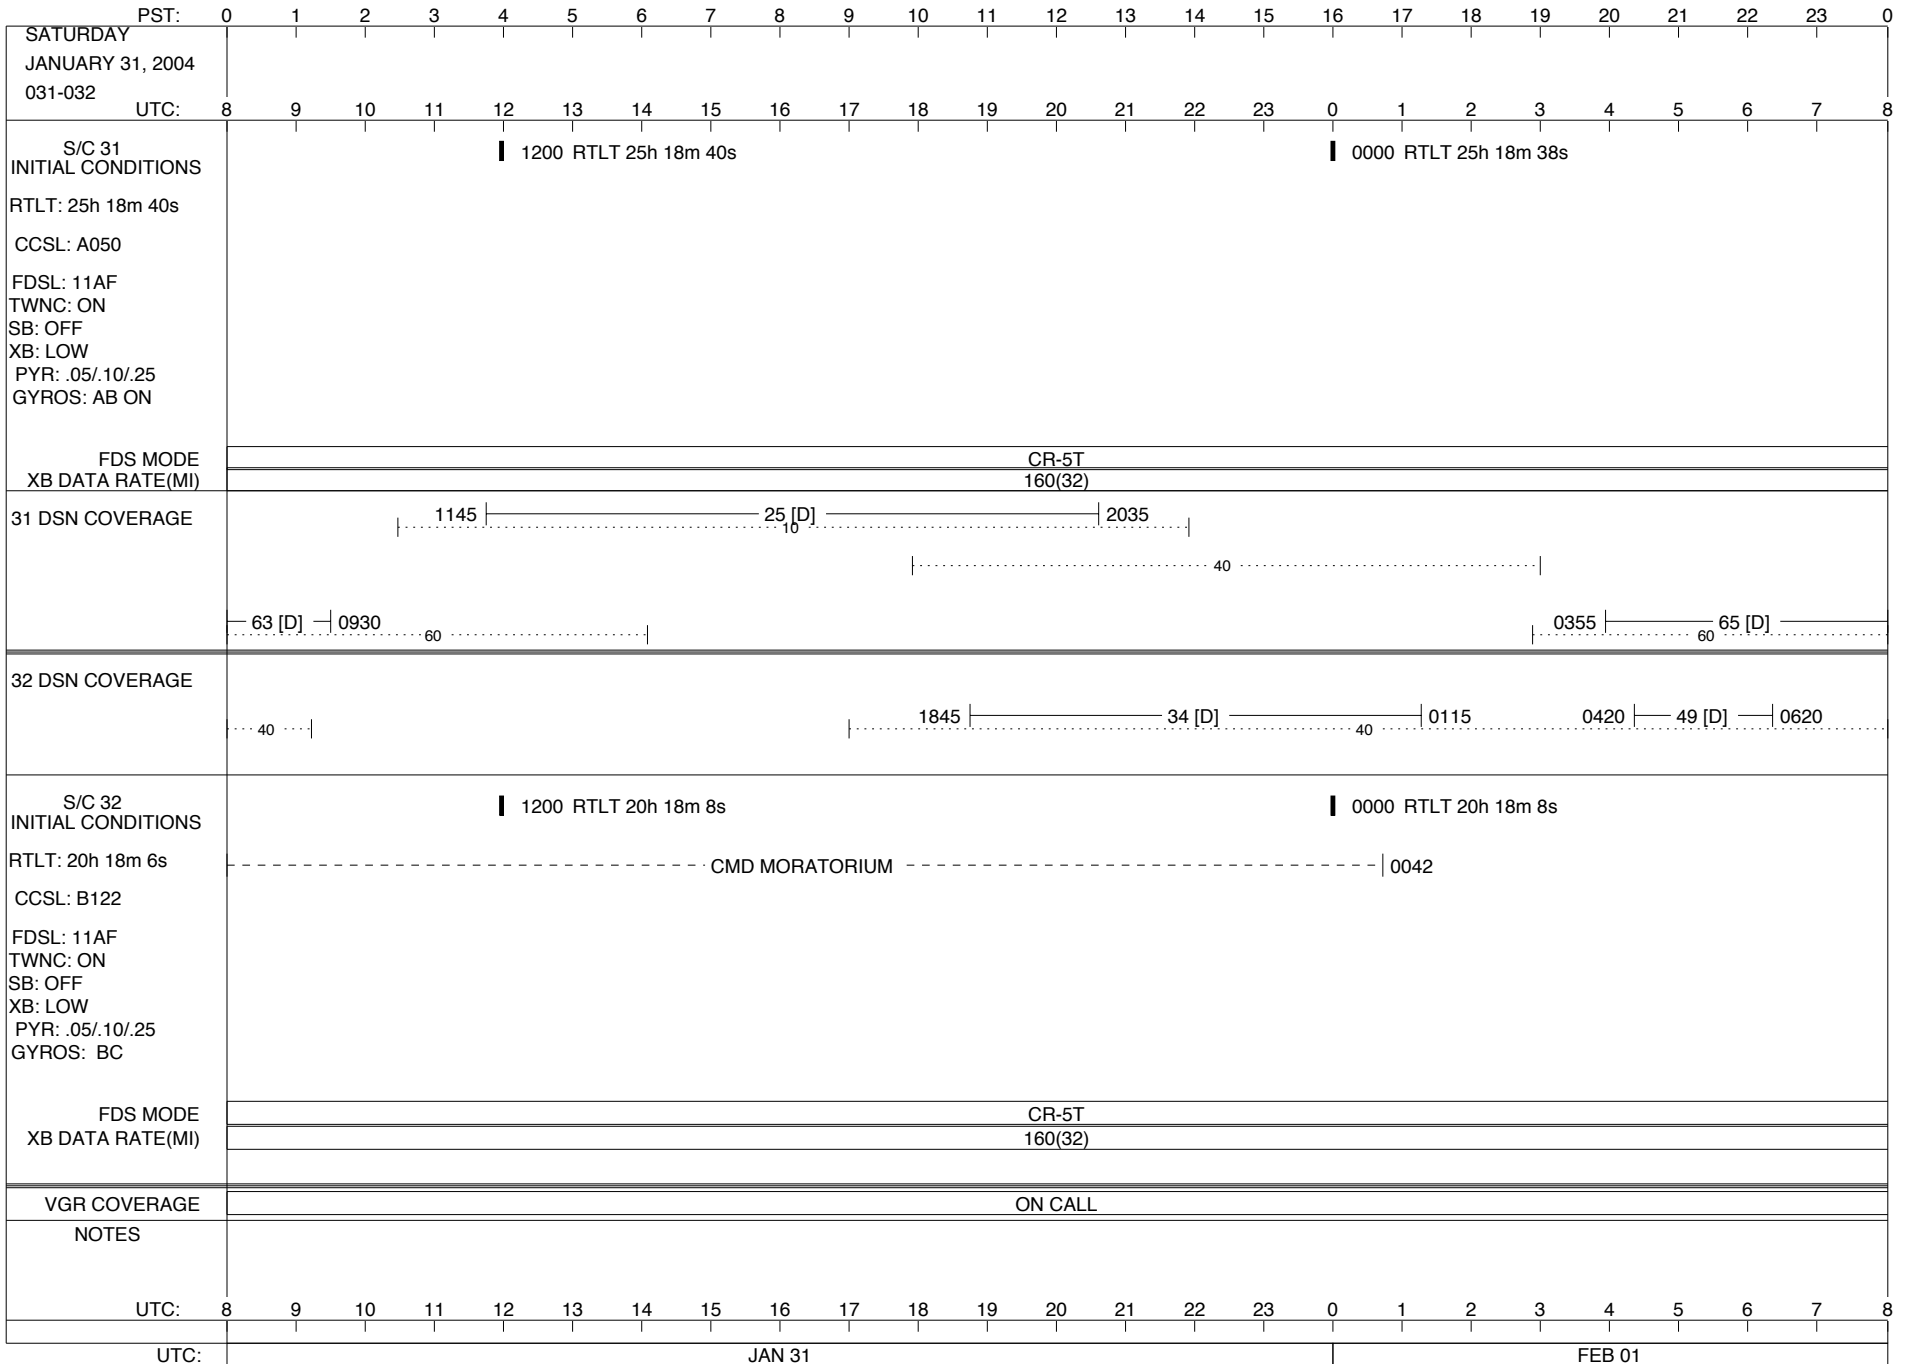

ISSUE DATE: 01/21/04 10:57