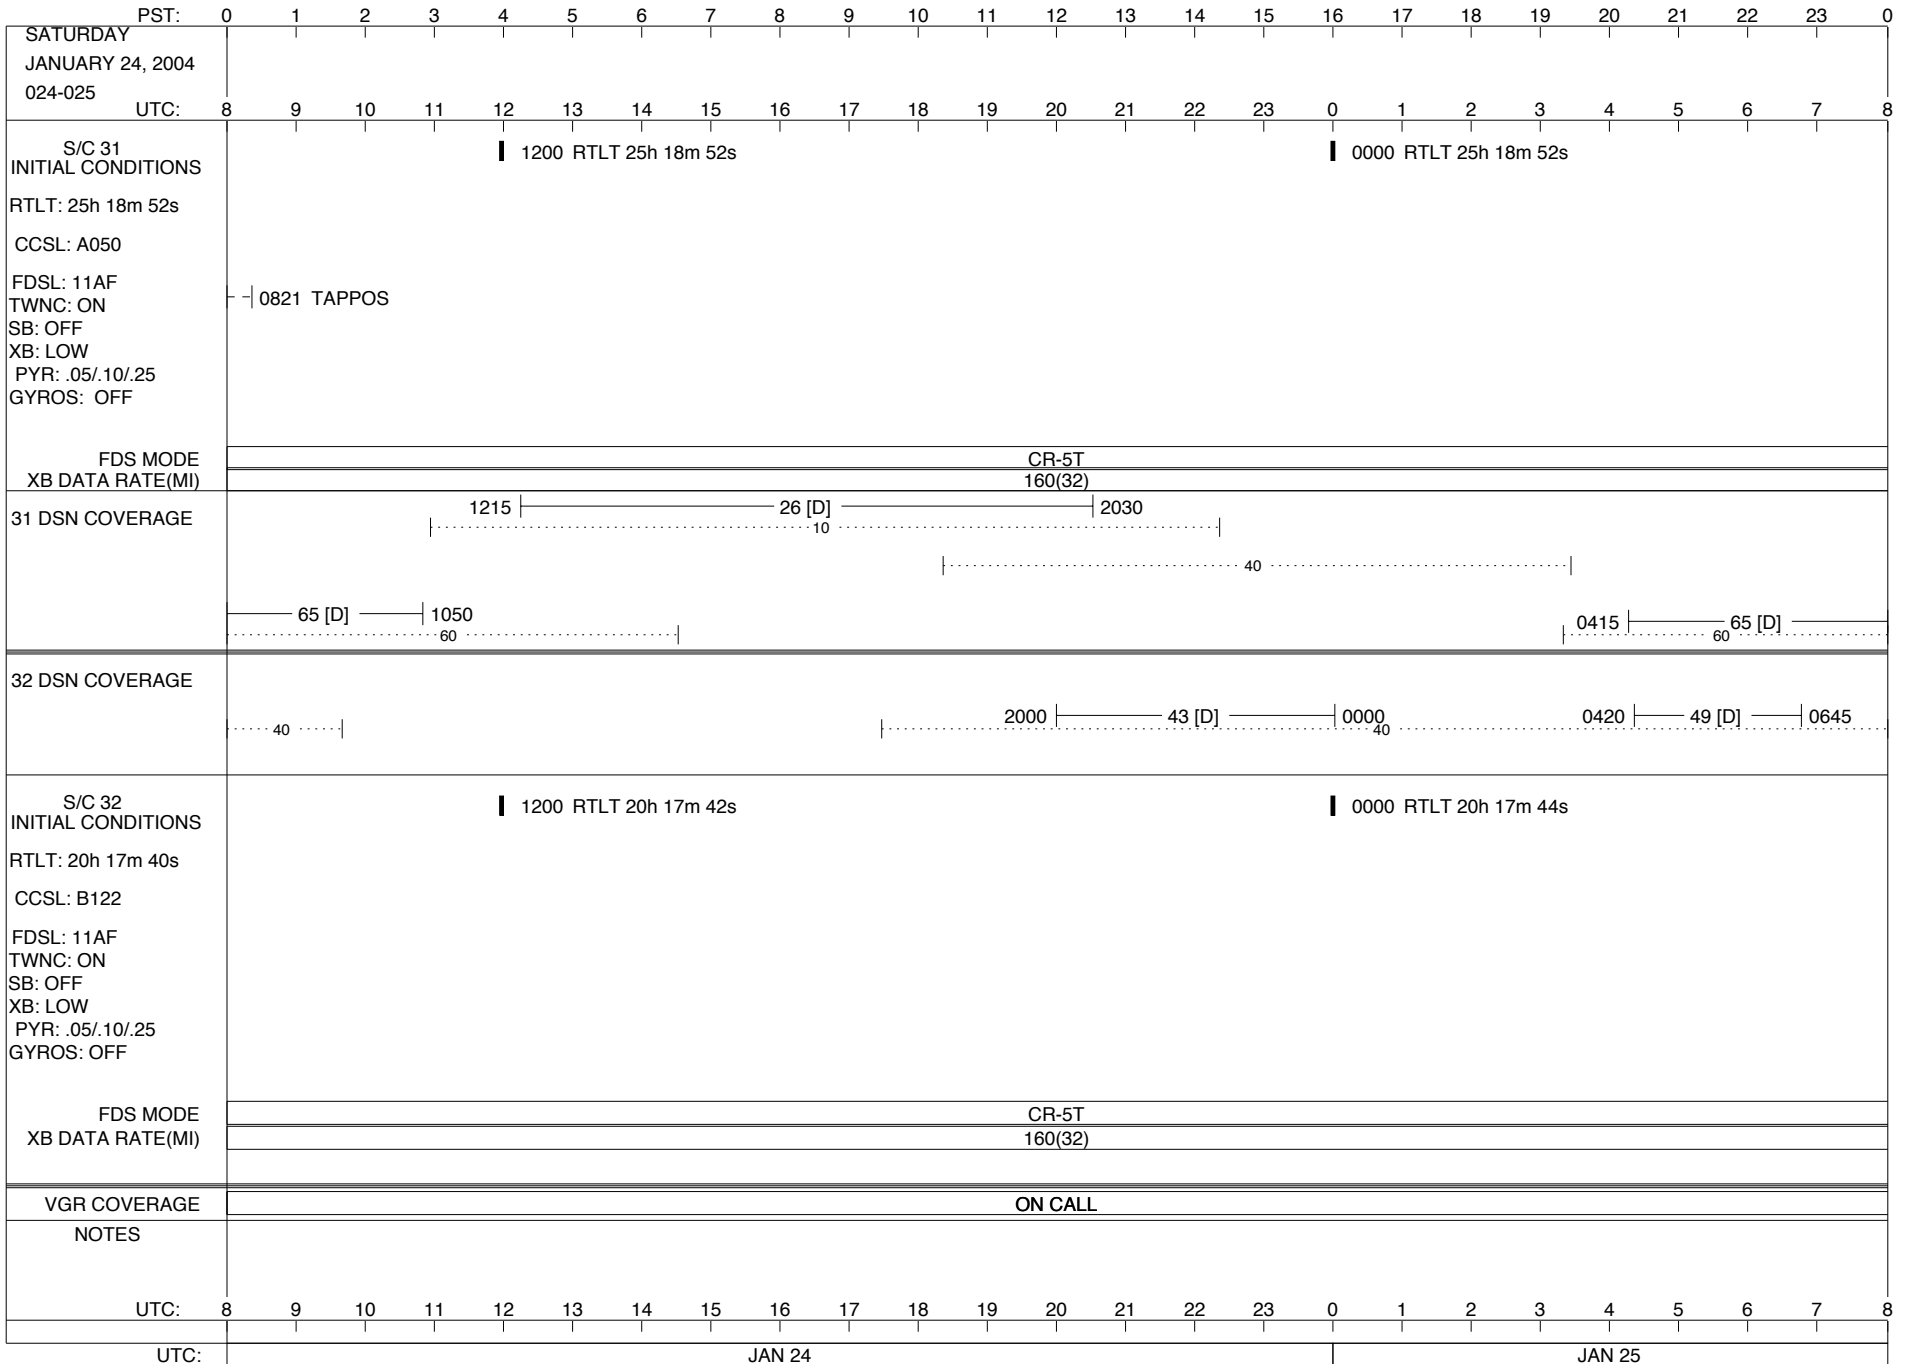

ISSUE DATE: 01/21/04 10:57

ISSUE DATE: 01/21/04 10:57

ISSUE DATE: 01/21/04 10:57

ISSUE DATE: 01/21/04 10:57

ISSUE DATE: 01/21/04 10:57

ISSUE DATE: 01/21/04 10:57

ISSUE DATE: 01/21/04 10:57

PST:		0	1	2	3	4	5	6	7	8	9	10	11	12	13	14	15	16	17	18	19	20	21	22	23	0	
FRIDAY																											
JANUARY 30, 2004																											
030-031																											
UTC:		8	9	10	11	12	13	14	15	16	17	18	19	20	21	22	23	0	1	2	3	4	5	6	7	8	
S/C 31 INITIAL CONDITIONS		█ 1200 RTLT 25h 18m 42s											█ 0000 RTLT 25h 18m 40s														
RTLT: 25h 18m 44s													↓ 1340 GYRO INIT ↓ 1340 GYROS AB ON ↓ 1350 GYRO FAULT TEST 1443 1456 CCSTIM(B)														
CCSL: A050													0219 - - 0301 TAPPOS														
FDSL: 11AF													0521 0522 PWS/RH														
TWNC: ON													TAPPOS 0729 - 0757 -														
SB: OFF																											
XB: LOW																											
PYR: .05/.10/.25																											
GYROS: OFF																											
FDS MODE		CR-5T											CR-5T														
XB DATA RATE(MI)		160(32)											160(32)														
31 DSN COVERAGE		1105 ----- 15 [D] ----- 1745											40 -----														
		65 [D] ----- 60 ----- 1125											0455 ----- 60 ----- 63 [D] -----														
32 DSN COVERAGE		40 -----											1635 ----- 43 [D] ----- 0000														
													0420 ----- 49 [D] ----- 0625														
S/C 32 INITIAL CONDITIONS		█ 1200 RTLT 20h 18m 4s											█ 0000 RTLT 20h 18m 6s														
RTLT: 20h 18m 2s													----- CMD MORATORIUM -----														
CCSL: B122													↓ 2100 GYROS BC ON ↓ 2101 GYROS INIT ↓ 2110 GYRO FAULT TEST														
FDSL: 11AF																											
TWNC: ON																											
SB: OFF																											
XB: LOW																											
PYR: .05/.10/.25																											
GYROS: OFF																											
FDS MODE		CR-5T											CR-5T														
XB DATA RATE(MI)		160(32)											160(32)														
VGR COVERAGE		ON CALL					VGR					ON CALL					VGR					ON CALL					
NOTES		[1] S/C 31=GS-4B @ 0522 XB=2.8K(41) NOT RECOVERABLE																									
UTC:		8	9	10	11	12	13	14	15	16	17	18	19	20	21	22	23	0	1	2	3	4	5	6	7	8	
UTC:		JAN 30													JAN 31												