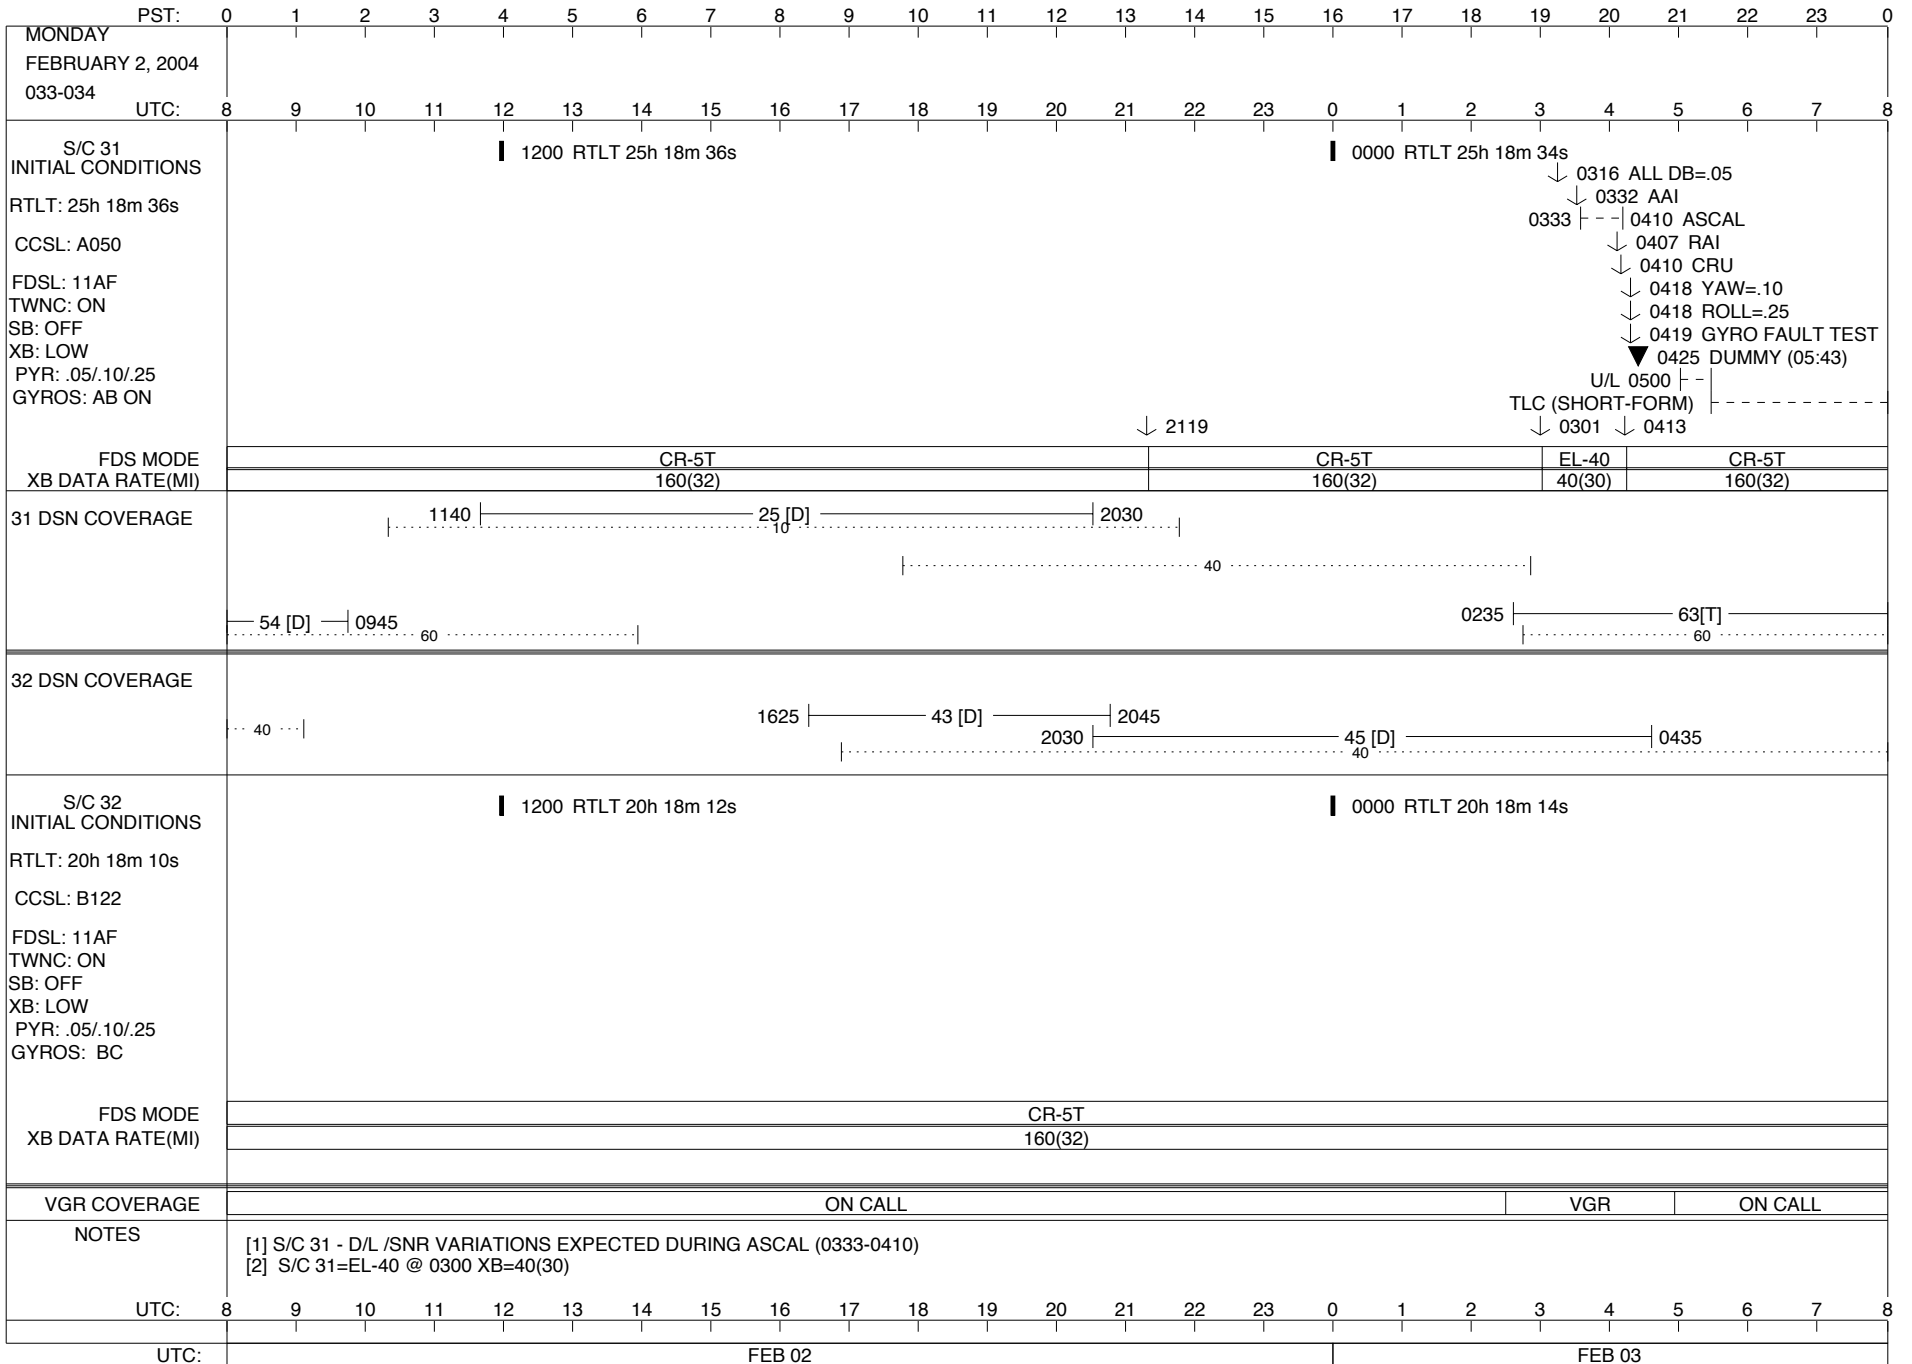

ISSUE DATE: 01/21/04 10:57