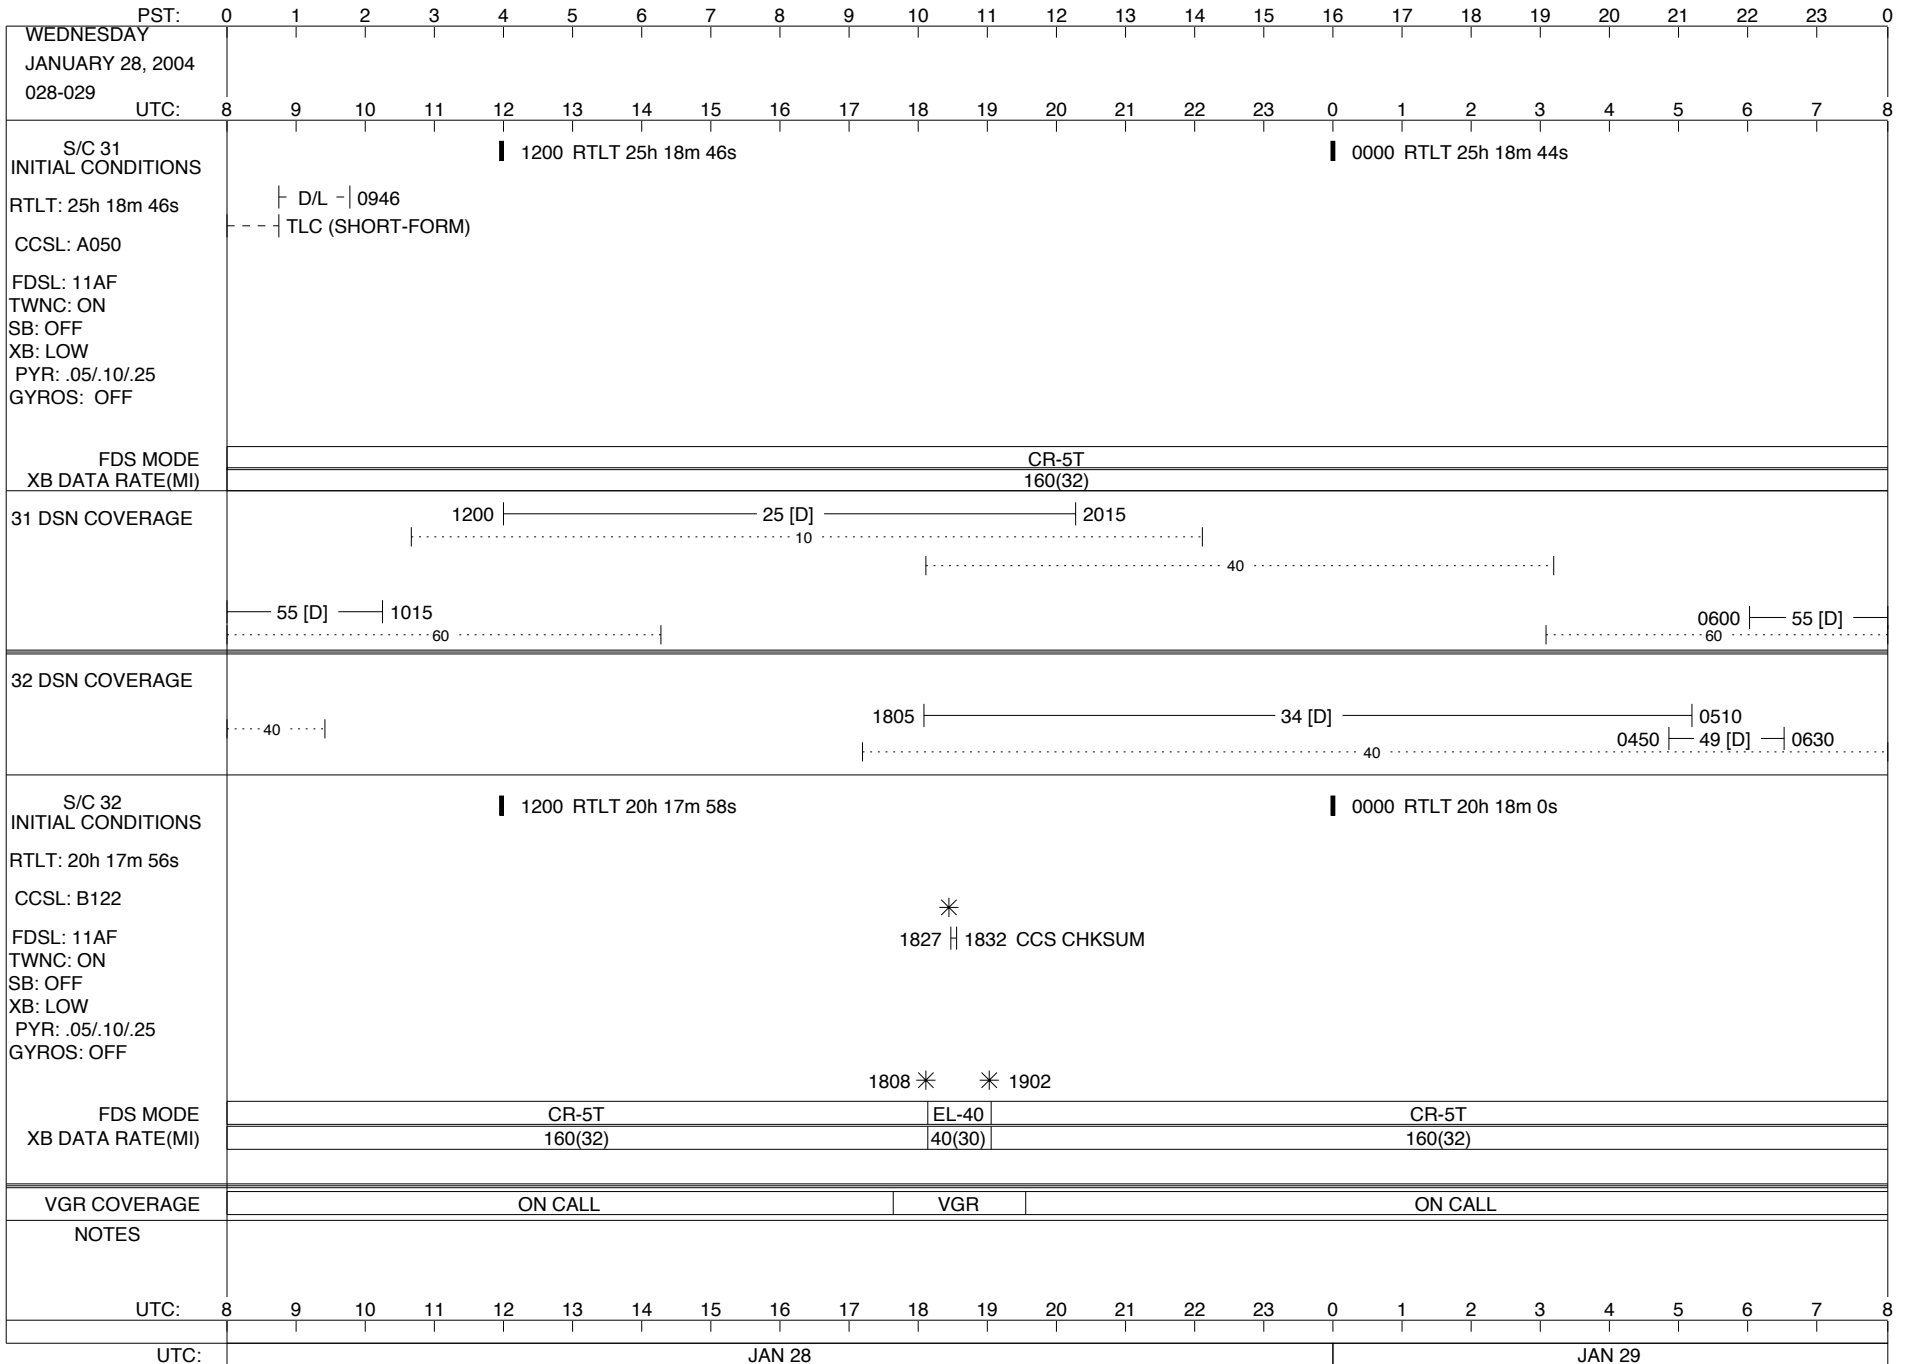

ISSUE DATE: 01/21/04 10:57

ISSUE DATE: 01/21/04 10:57

ISSUE DATE: 01/21/04 10:57

ISSUE DATE: 01/21/04 10:57

ISSUE DATE: 01/21/04 10:57

ISSUE DATE: 01/21/04 10:57

ISSUE DATE: 01/21/04 10:57

PST:		0	1	2	3	4	5	6	7	8	9	10	11	12	13	14	15	16	17	18	19	20	21	22	23	0	
FRIDAY																											
JANUARY 30, 2004																											
030-031																											
UTC:		8	9	10	11	12	13	14	15	16	17	18	19	20	21	22	23	0	1	2	3	4	5	6	7	8	
S/C 31 INITIAL CONDITIONS		█ 1200 RTLT 25h 18m 42s											█ 0000 RTLT 25h 18m 40s														
RTLT: 25h 18m 44s													↓ 1340 GYRO INIT ↓ 1340 GYROS AB ON ↓ 1350 GYRO FAULT TEST 1443 1456 CCSTIM(B)														
CCSL: A050													0219 - - 0301 TAPPOS														
FDSL: 11AF													0521 0522 PWS/RH														
TWNC: ON													TAPPOS 0729 - 0757 -														
SB: OFF																											
XB: LOW																											
PYR: .05/.10/.25																											
GYROS: OFF																											
FDS MODE		CR-5T											CR-5T														
XB DATA RATE(MI)		160(32)											160(32)														
31 DSN COVERAGE		1105 ----- 15 [D] ----- 1745											40 -----														
		65 [D] ----- 60 ----- 1125											0455 ----- 60 ----- 63 [D] -----														
32 DSN COVERAGE		40 -----											1635 ----- 43 [D] ----- 0000														
													0420 ----- 49 [D] ----- 0625														
S/C 32 INITIAL CONDITIONS		█ 1200 RTLT 20h 18m 4s											█ 0000 RTLT 20h 18m 6s														
RTLT: 20h 18m 2s													----- CMD MORATORIUM -----														
CCSL: B122													↓ 2100 GYROS BC ON ↓ 2101 GYROS INIT ↓ 2110 GYRO FAULT TEST														
FDSL: 11AF																											
TWNC: ON																											
SB: OFF																											
XB: LOW																											
PYR: .05/.10/.25																											
GYROS: OFF																											
FDS MODE		CR-5T											CR-5T														
XB DATA RATE(MI)		160(32)											160(32)														
VGR COVERAGE		ON CALL					VGR					ON CALL					VGR					ON CALL					
NOTES		[1] S/C 31=GS-4B @ 0522 XB=2.8K(41) NOT RECOVERABLE																									
UTC:		8	9	10	11	12	13	14	15	16	17	18	19	20	21	22	23	0	1	2	3	4	5	6	7	8	
UTC:		JAN 30													JAN 31												