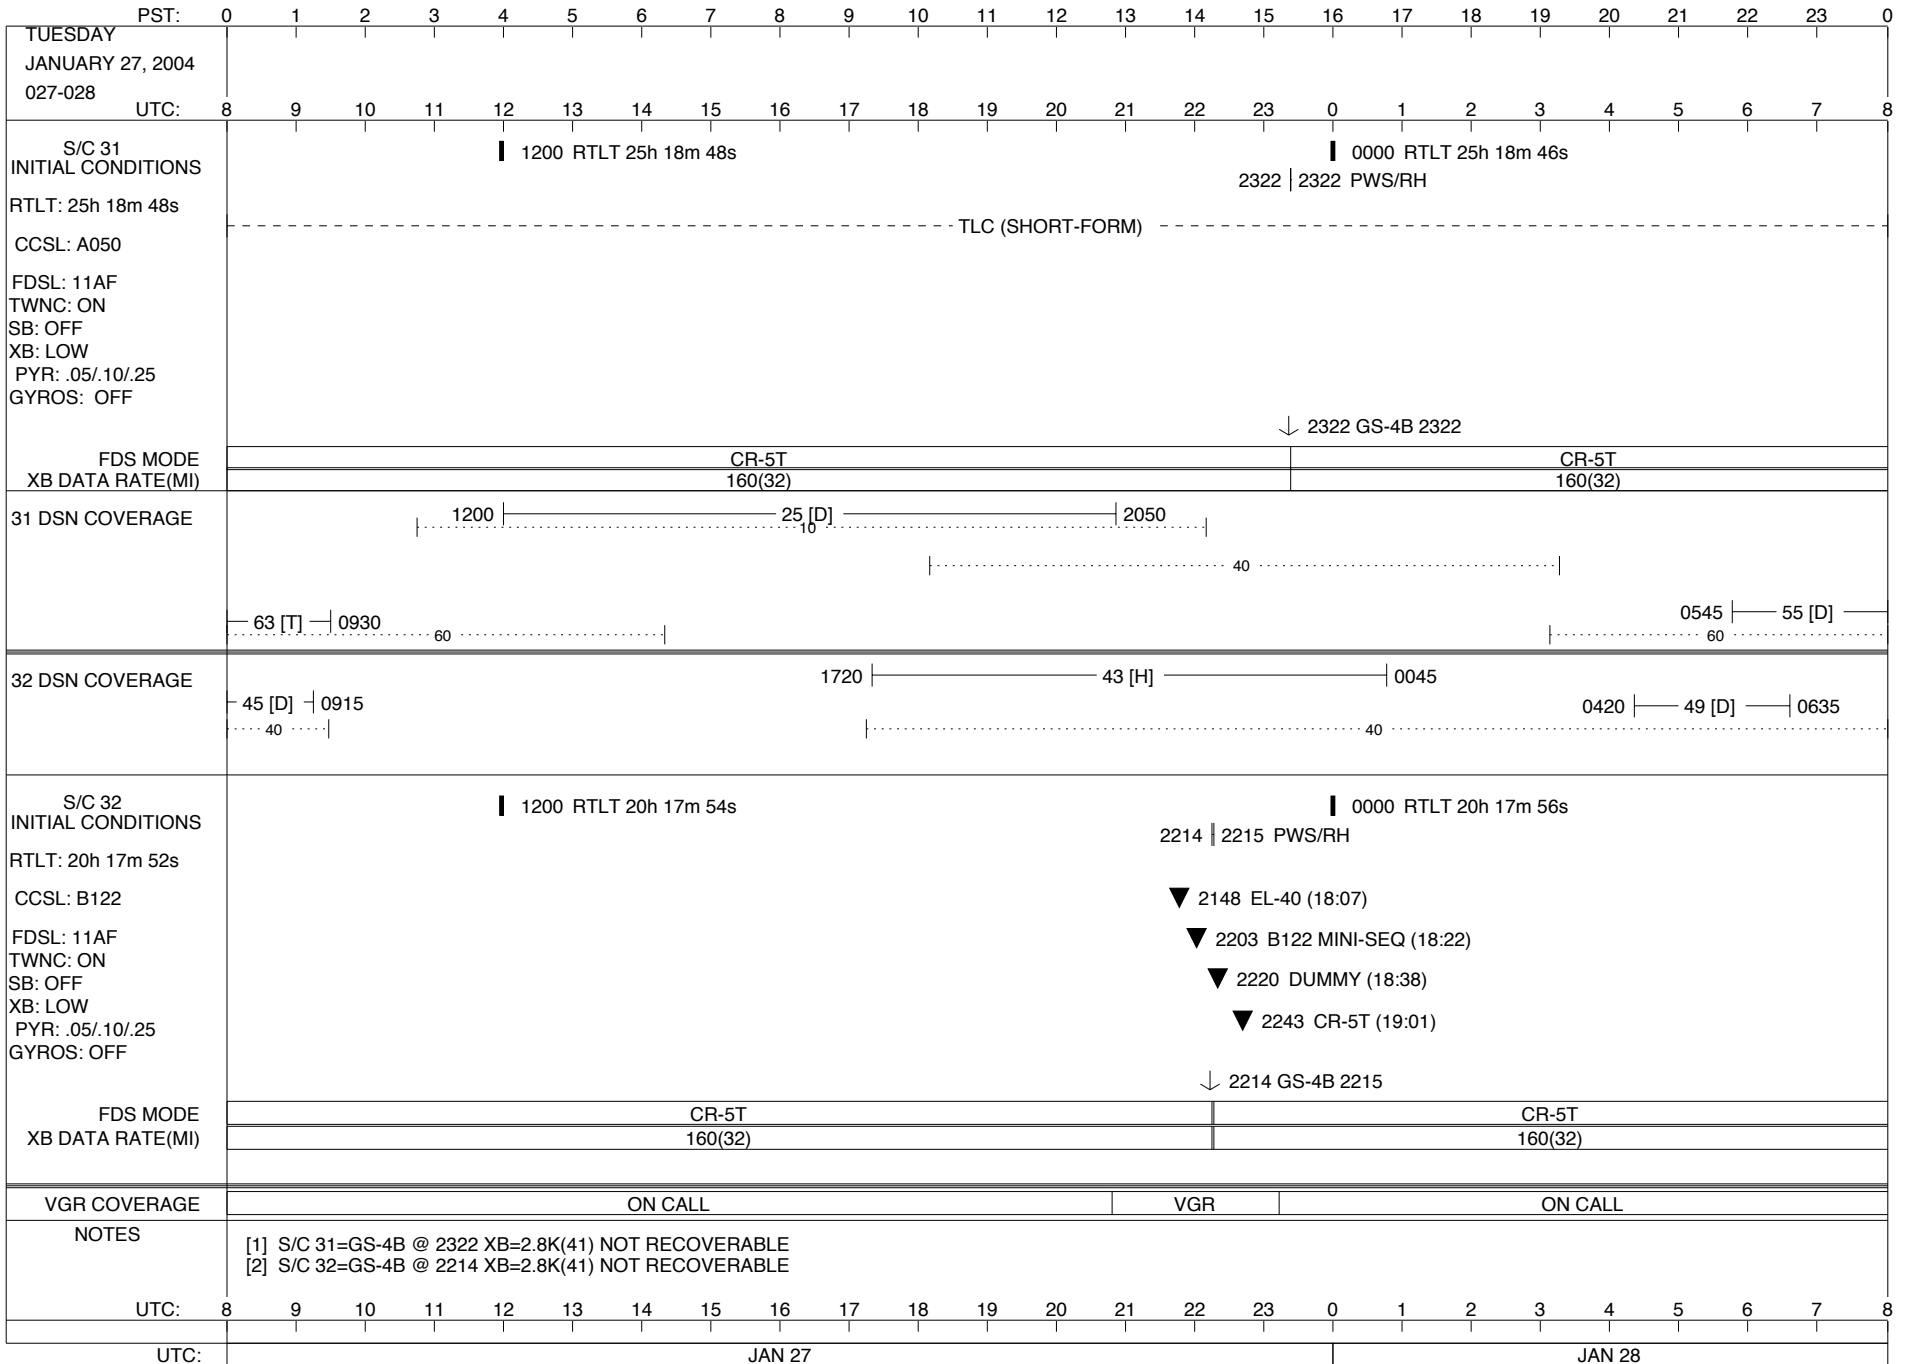

ISSUE DATE: 01/21/04 10:57

ISSUE DATE: 01/21/04 10:57

ISSUE DATE: 01/21/04 10:57

ISSUE DATE: 01/21/04 10:57

ISSUE DATE: 01/21/04 10:57

ISSUE DATE: 01/21/04 10:57

ISSUE DATE: 01/21/04 10:57

PST:		0	1	2	3	4	5	6	7	8	9	10	11	12	13	14	15	16	17	18	19	20	21	22	23	0	
FRIDAY																											
JANUARY 30, 2004																											
030-031																											
UTC:		8	9	10	11	12	13	14	15	16	17	18	19	20	21	22	23	0	1	2	3	4	5	6	7	8	
S/C 31 INITIAL CONDITIONS		█ 1200 RTLT 25h 18m 42s											█ 0000 RTLT 25h 18m 40s														
RTLT: 25h 18m 44s													↓ 1340 GYRO INIT ↓ 1340 GYROS AB ON ↓ 1350 GYRO FAULT TEST 1443 1456 CCSTIM(B)														
CCSL: A050													0219 - - 0301 TAPPOS														
FDSL: 11AF													0521 0522 PWS/RH														
TWNC: ON													TAPPOS 0729 - 0757 -														
SB: OFF																											
XB: LOW																											
PYR: .05/.10/.25																											
GYROS: OFF																											
FDS MODE		CR-5T											CR-5T														
XB DATA RATE(MI)		160(32)											160(32)														
31 DSN COVERAGE		1105 ----- 15 [D] ----- 1745											40 -----														
		65 [D] ----- 60 ----- 1125											0455 ----- 60 ----- 63 [D] -----														
32 DSN COVERAGE		40 -----											1635 ----- 43 [D] ----- 0000														
													0420 ----- 49 [D] ----- 0625														
S/C 32 INITIAL CONDITIONS		█ 1200 RTLT 20h 18m 4s											█ 0000 RTLT 20h 18m 6s														
RTLT: 20h 18m 2s													----- CMD MORATORIUM -----														
CCSL: B122													↓ 2100 GYROS BC ON ↓ 2101 GYROS INIT ↓ 2110 GYRO FAULT TEST														
FDSL: 11AF																											
TWNC: ON																											
SB: OFF																											
XB: LOW																											
PYR: .05/.10/.25																											
GYROS: OFF																											
FDS MODE		CR-5T											CR-5T														
XB DATA RATE(MI)		160(32)											160(32)														
VGR COVERAGE		ON CALL					VGR					ON CALL					VGR					ON CALL					
NOTES		[1] S/C 31=GS-4B @ 0522 XB=2.8K(41) NOT RECOVERABLE																									
UTC:		8	9	10	11	12	13	14	15	16	17	18	19	20	21	22	23	0	1	2	3	4	5	6	7	8	
UTC:		JAN 30													JAN 31												