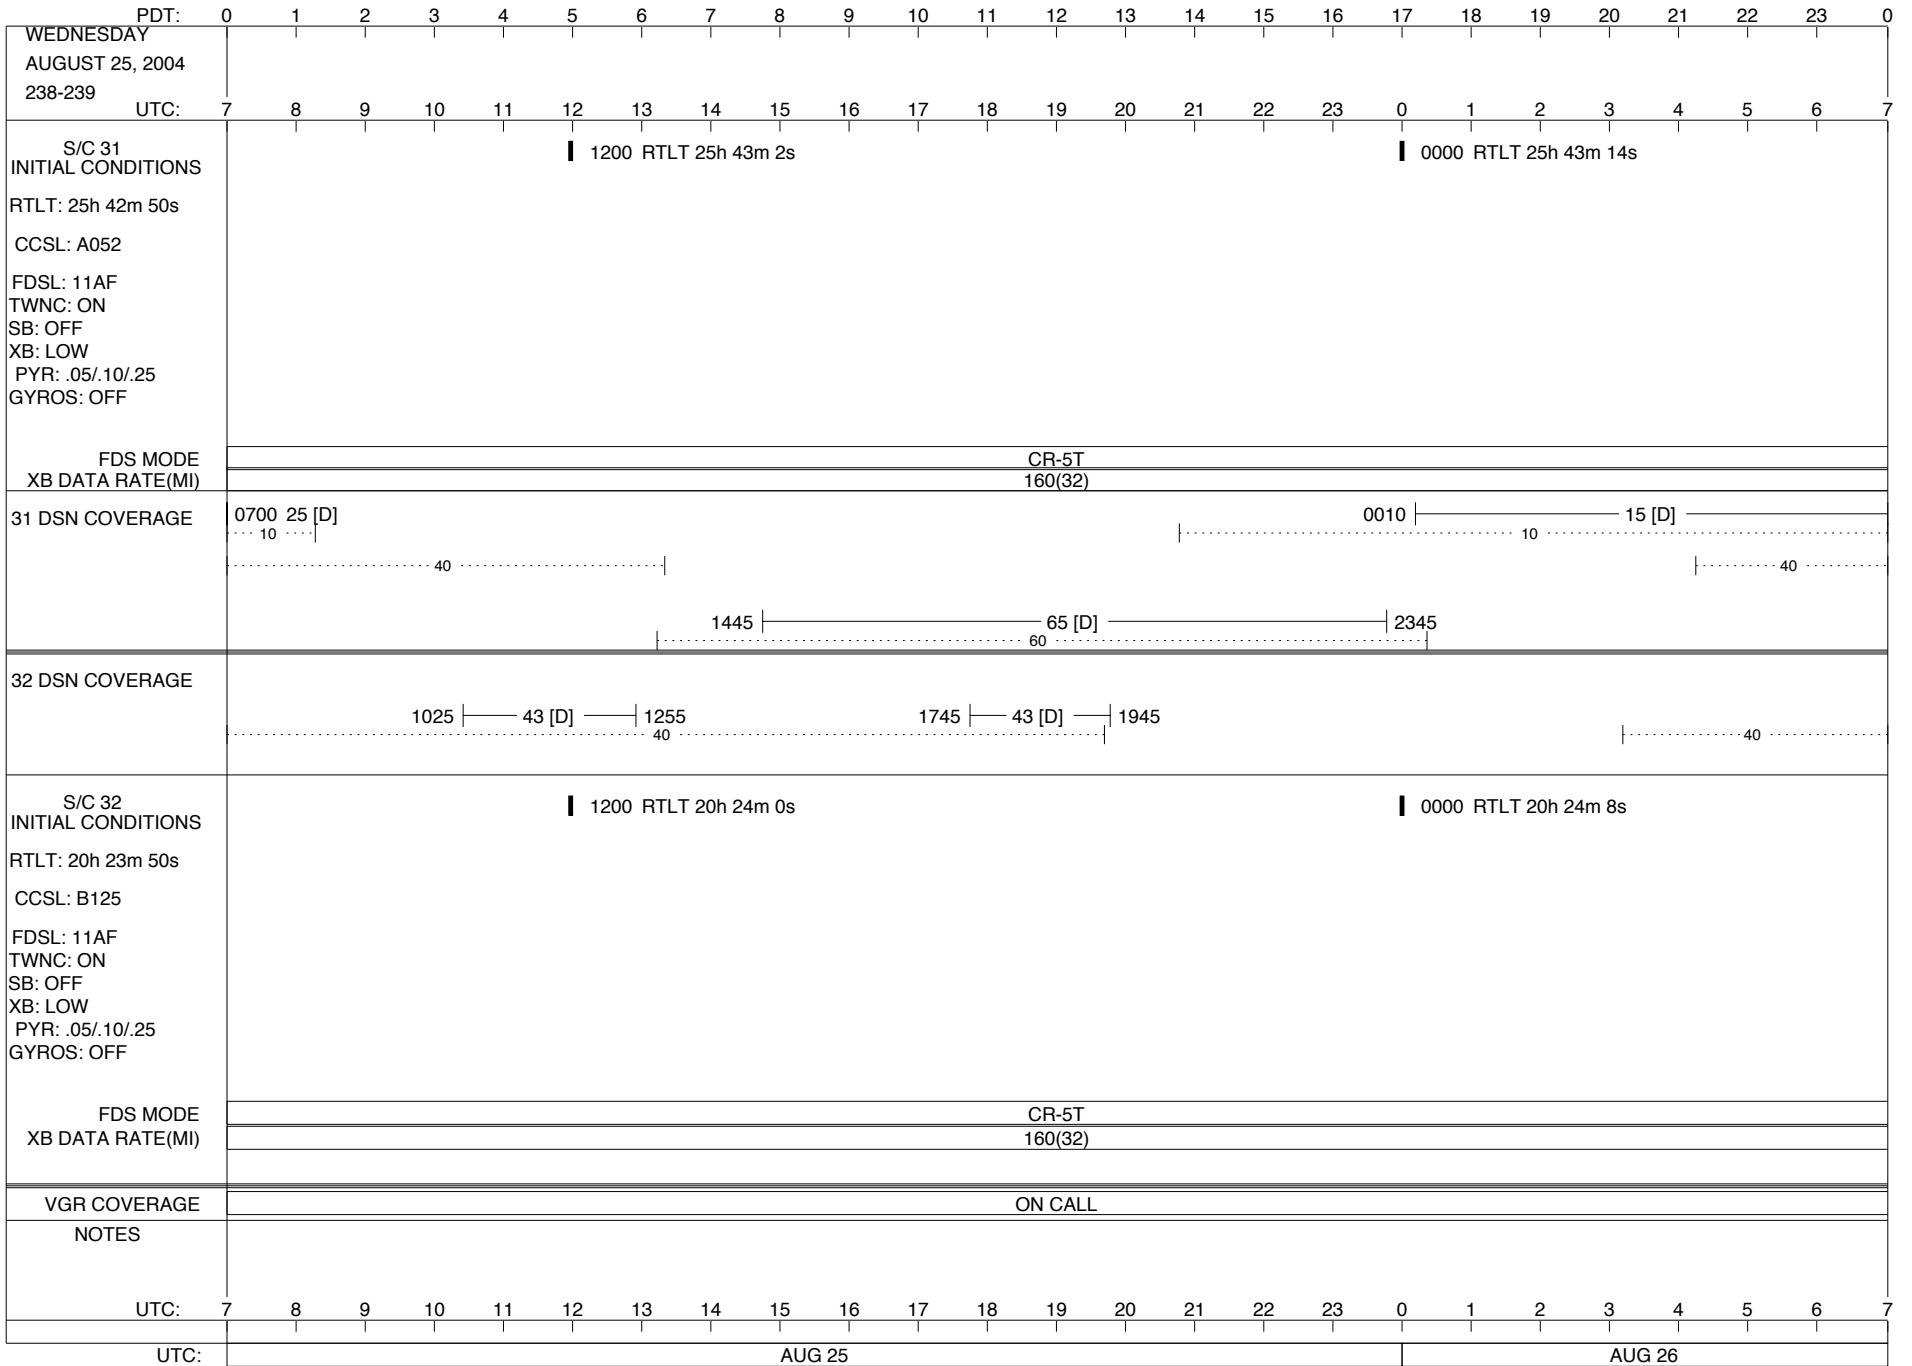

ISSUE DATE: 08/31/04 22:47