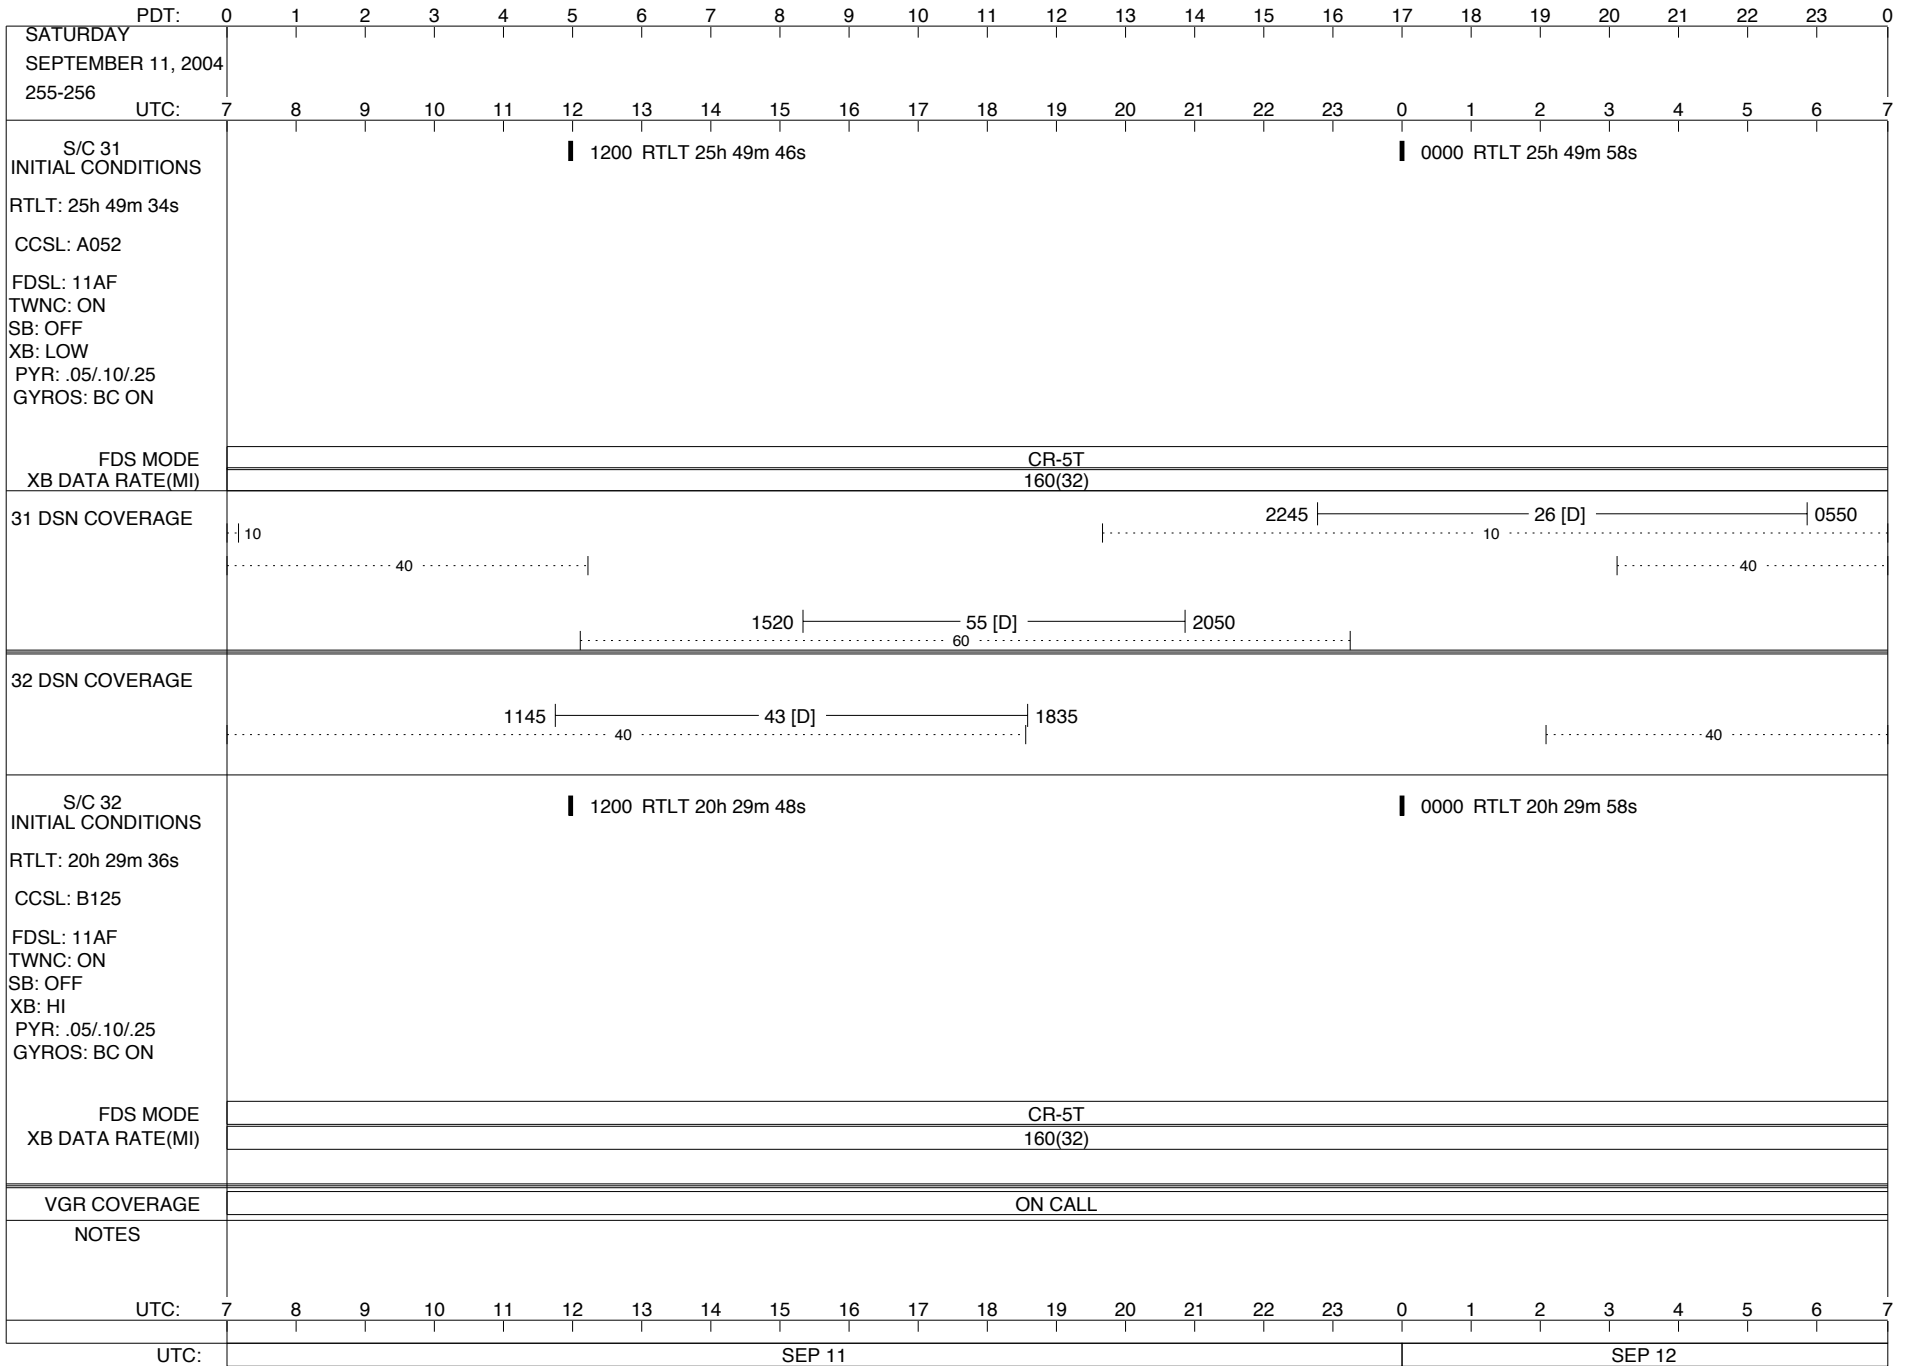

ISSUE DATE: 08/31/04 22:47