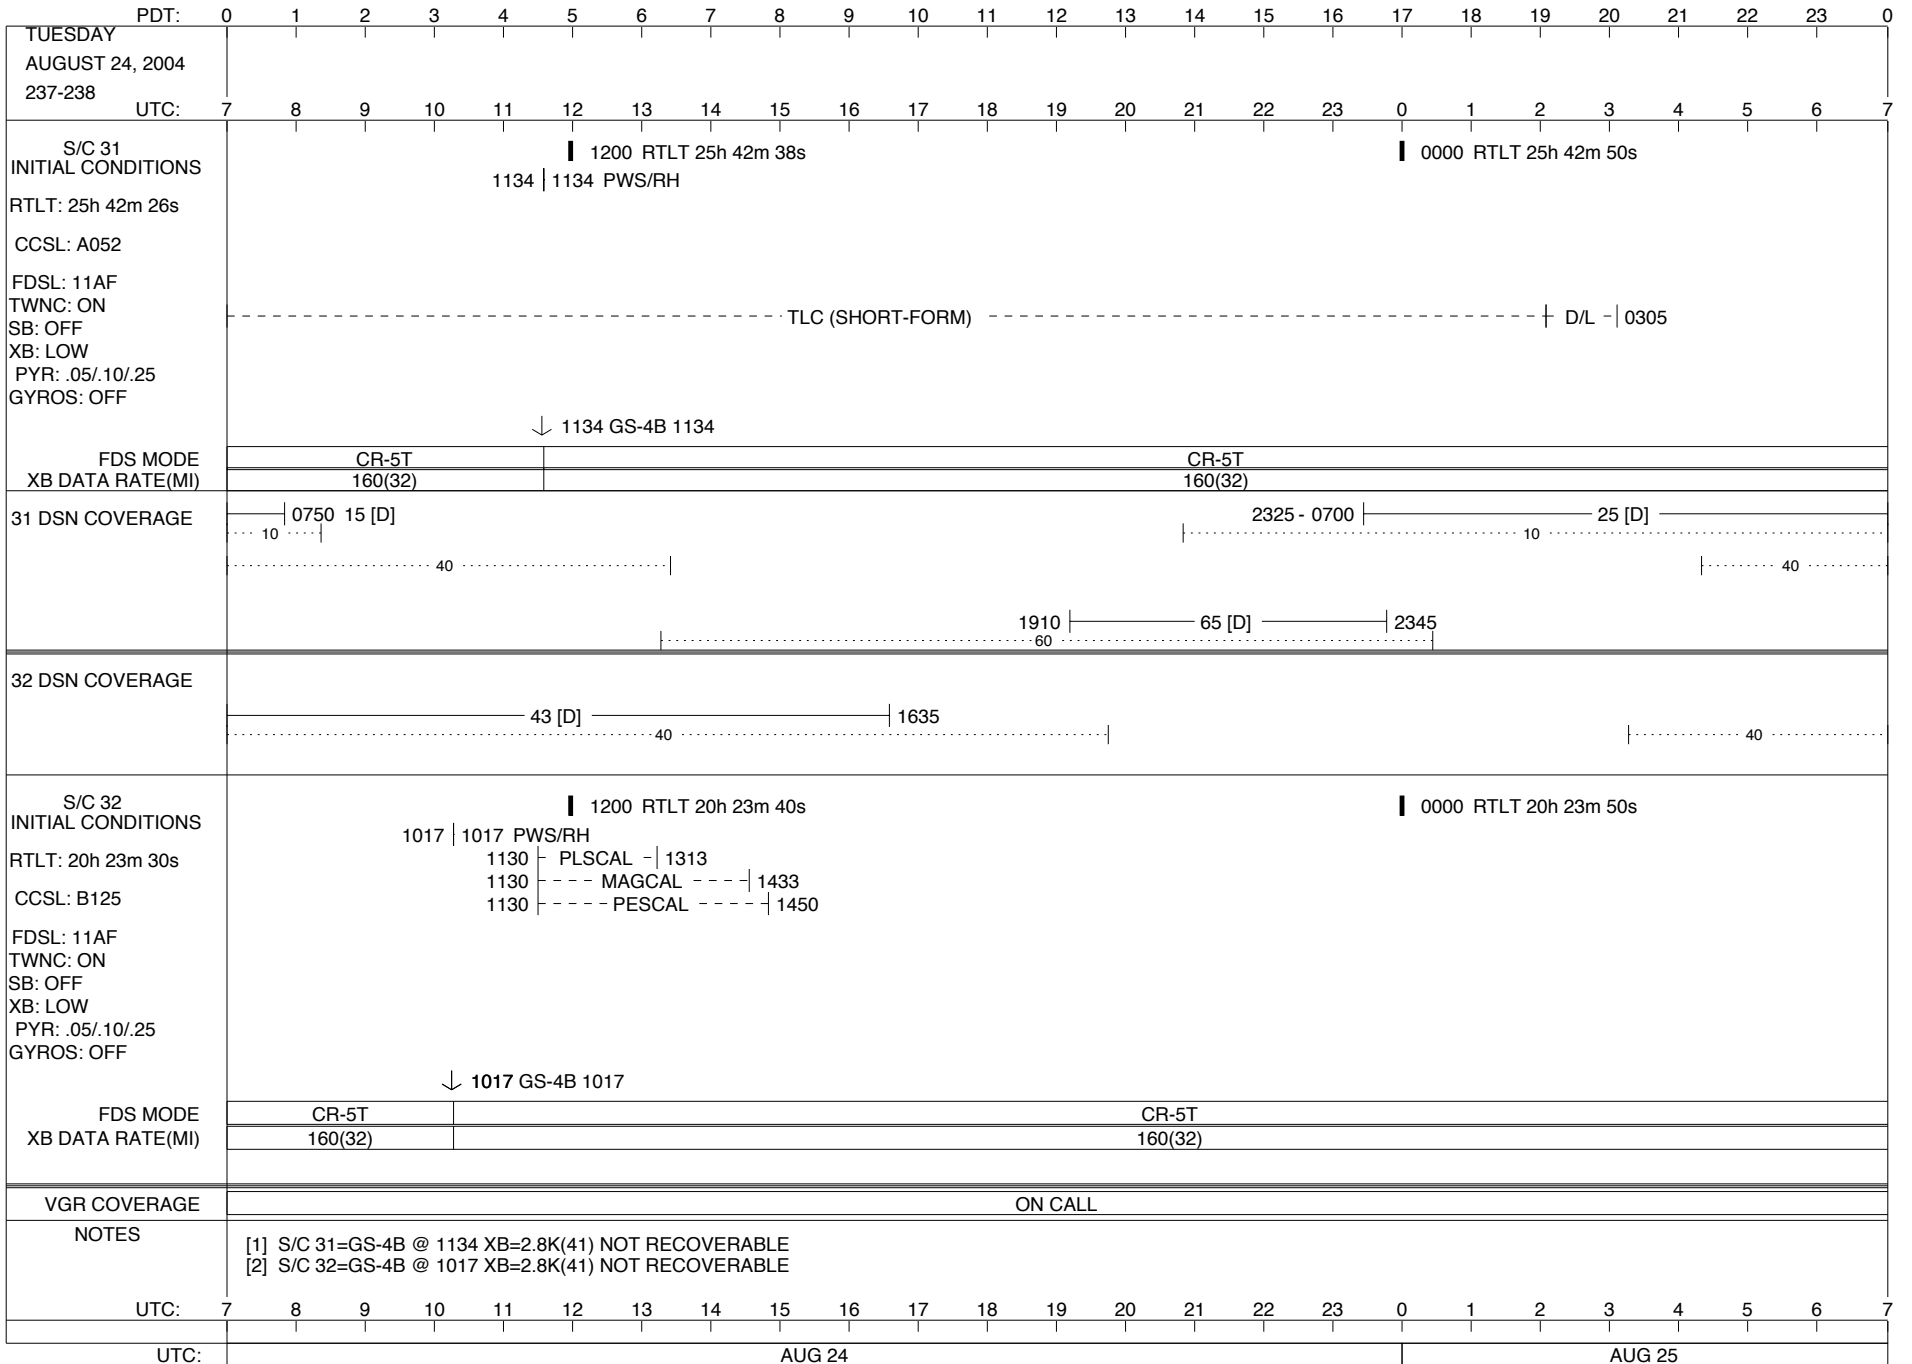

ISSUE DATE: 08/31/04 22:47