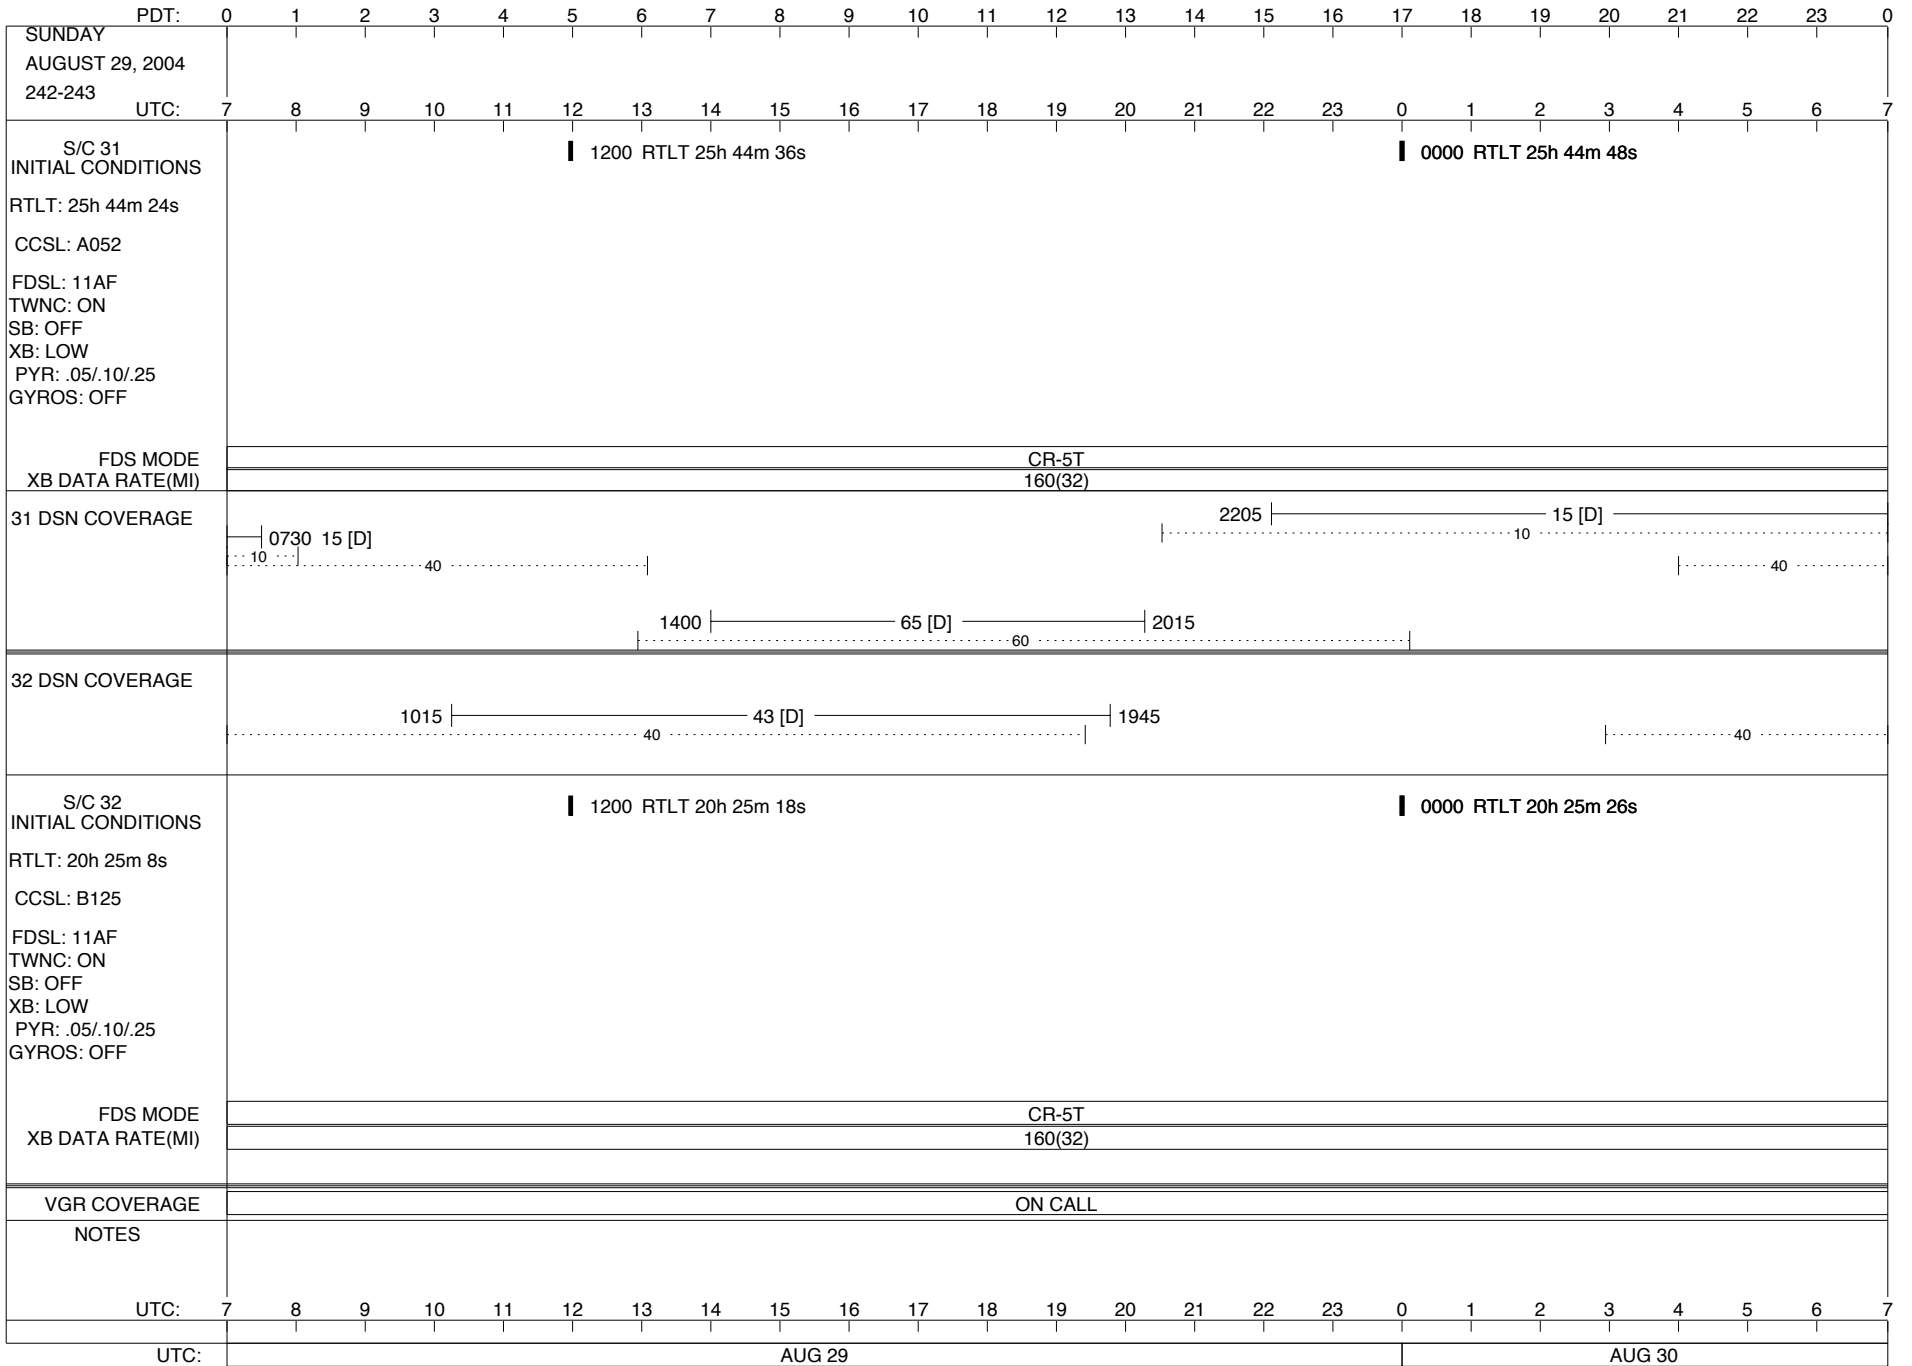

ISSUE DATE: 08/31/04 22:47