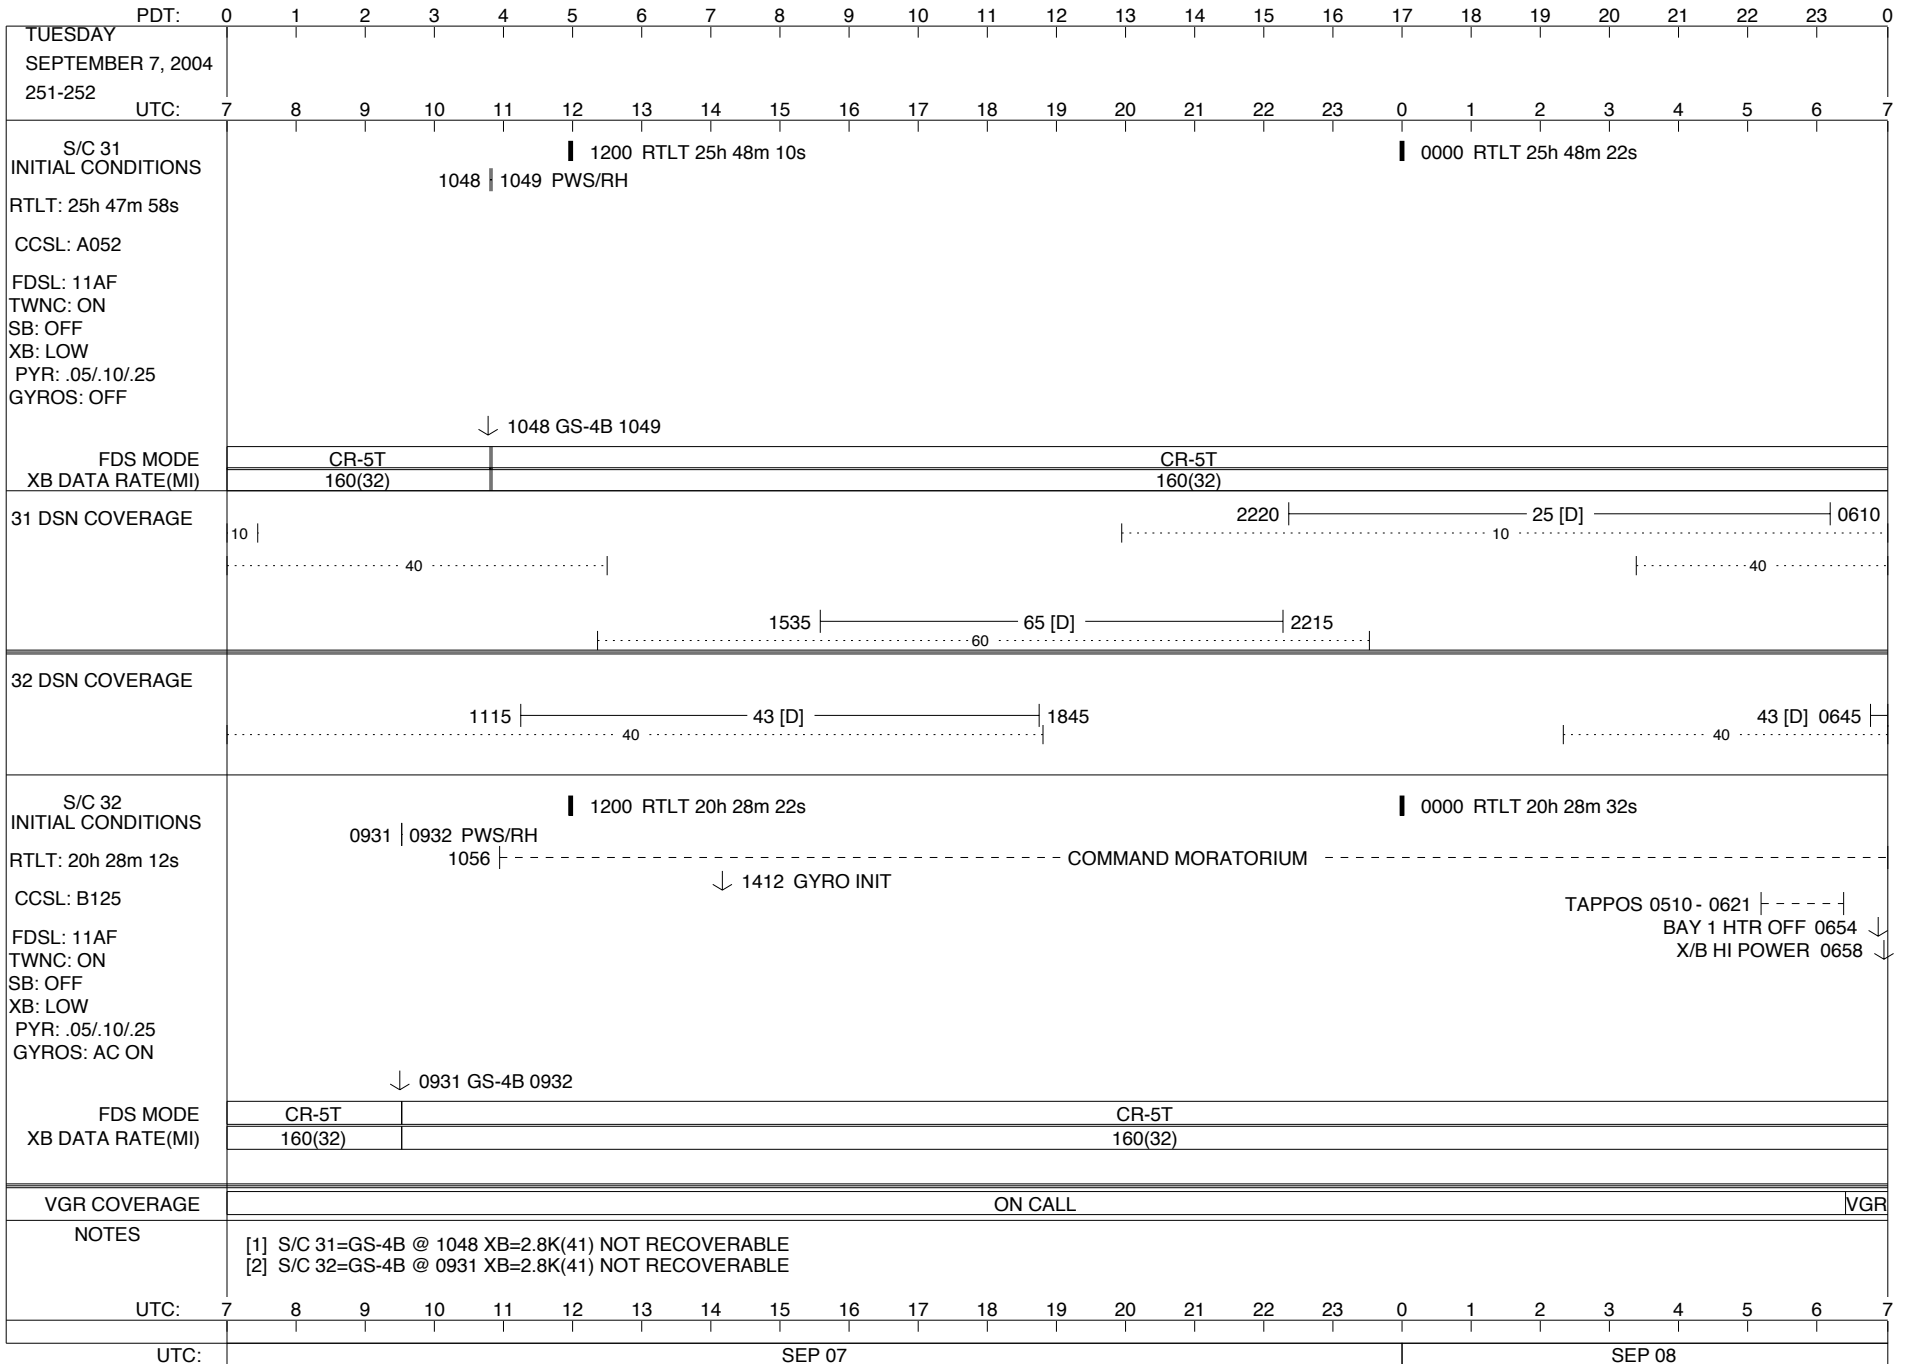

ISSUE DATE: 08/31/04 22:47

ISSUE DATE: 08/31/04 22:47

ISSUE DATE: 08/31/04 22:47

ISSUE DATE: 08/31/04 22:47

ISSUE DATE: 08/31/04 22:47

PDT:		0	1	2	3	4	5	6	7	8	9	10	11	12	13	14	15	16	17	18	19	20	21	22	23	0			
FRIDAY SEPTEMBER 10, 2004 254-255																													
UTC:		7	8	9	10	11	12	13	14	15	16	17	18	19	20	21	22	23	0	1	2	3	4	5	6	7			
S/C 31 INITIAL CONDITIONS RTLT: 25h 49m 10s CCSL: A052 FDSL: 11AF TWNC: ON SB: OFF XB: LOW PYR: .05/.10/.25 GYROS: BC ON		1200 RTLT 25h 49m 22s 1346 TAPPOS - 1524 1649 1650 PWS/RH 1856 TAPPOS 2020												0000 RTLT 25h 49m 34s															
FDS MODE XB DATA RATE(MI)		CR-5T 160(32)												CR-5T 160(32)															
31 DSN COVERAGE		: 10.....40..... 1305 -----65 [D]----- 2055 -----60.....												2120 - 0645 -----15 [D]----- -----10..... -----40.....															
32 DSN COVERAGE		-----43 [B]----- 0715 - 1810 -----40..... -----40.....																											
S/C 32 INITIAL CONDITIONS RTLT: 20h 29m 16s CCSL: B125 FDSL: 11AF TWNC: ON SB: OFF XB: HI PYR: .05/.10/.25 GYROS: AC ON		1200 RTLT 20h 29m 26s ----- 1043 COMMAND MORATORIUM ↓ 0712 GYROS BC ON ↓ 0713 GYRO INIT ↓ 0722 GYRO FAULT TEST 0811 0818 CCSTIM(B)												0000 RTLT 20h 29m 36s ▼ 1552 DUMMY (14:22)															
FDS MODE XB DATA RATE(MI)		CR-5T 160(32)																											
VGR COVERAGE		VGR		ON CALL						VGR		ON CALL																	
NOTES		[1] S/C 31=GS-4B @ 1649 XB=2.8K(41) NOT RECOVERABLE																											
UTC:		7	8	9	10	11	12	13	14	15	16	17	18	19	20	21	22	23	0	1	2	3	4	5	6	7			
UTC:		SEP 10														SEP 11													