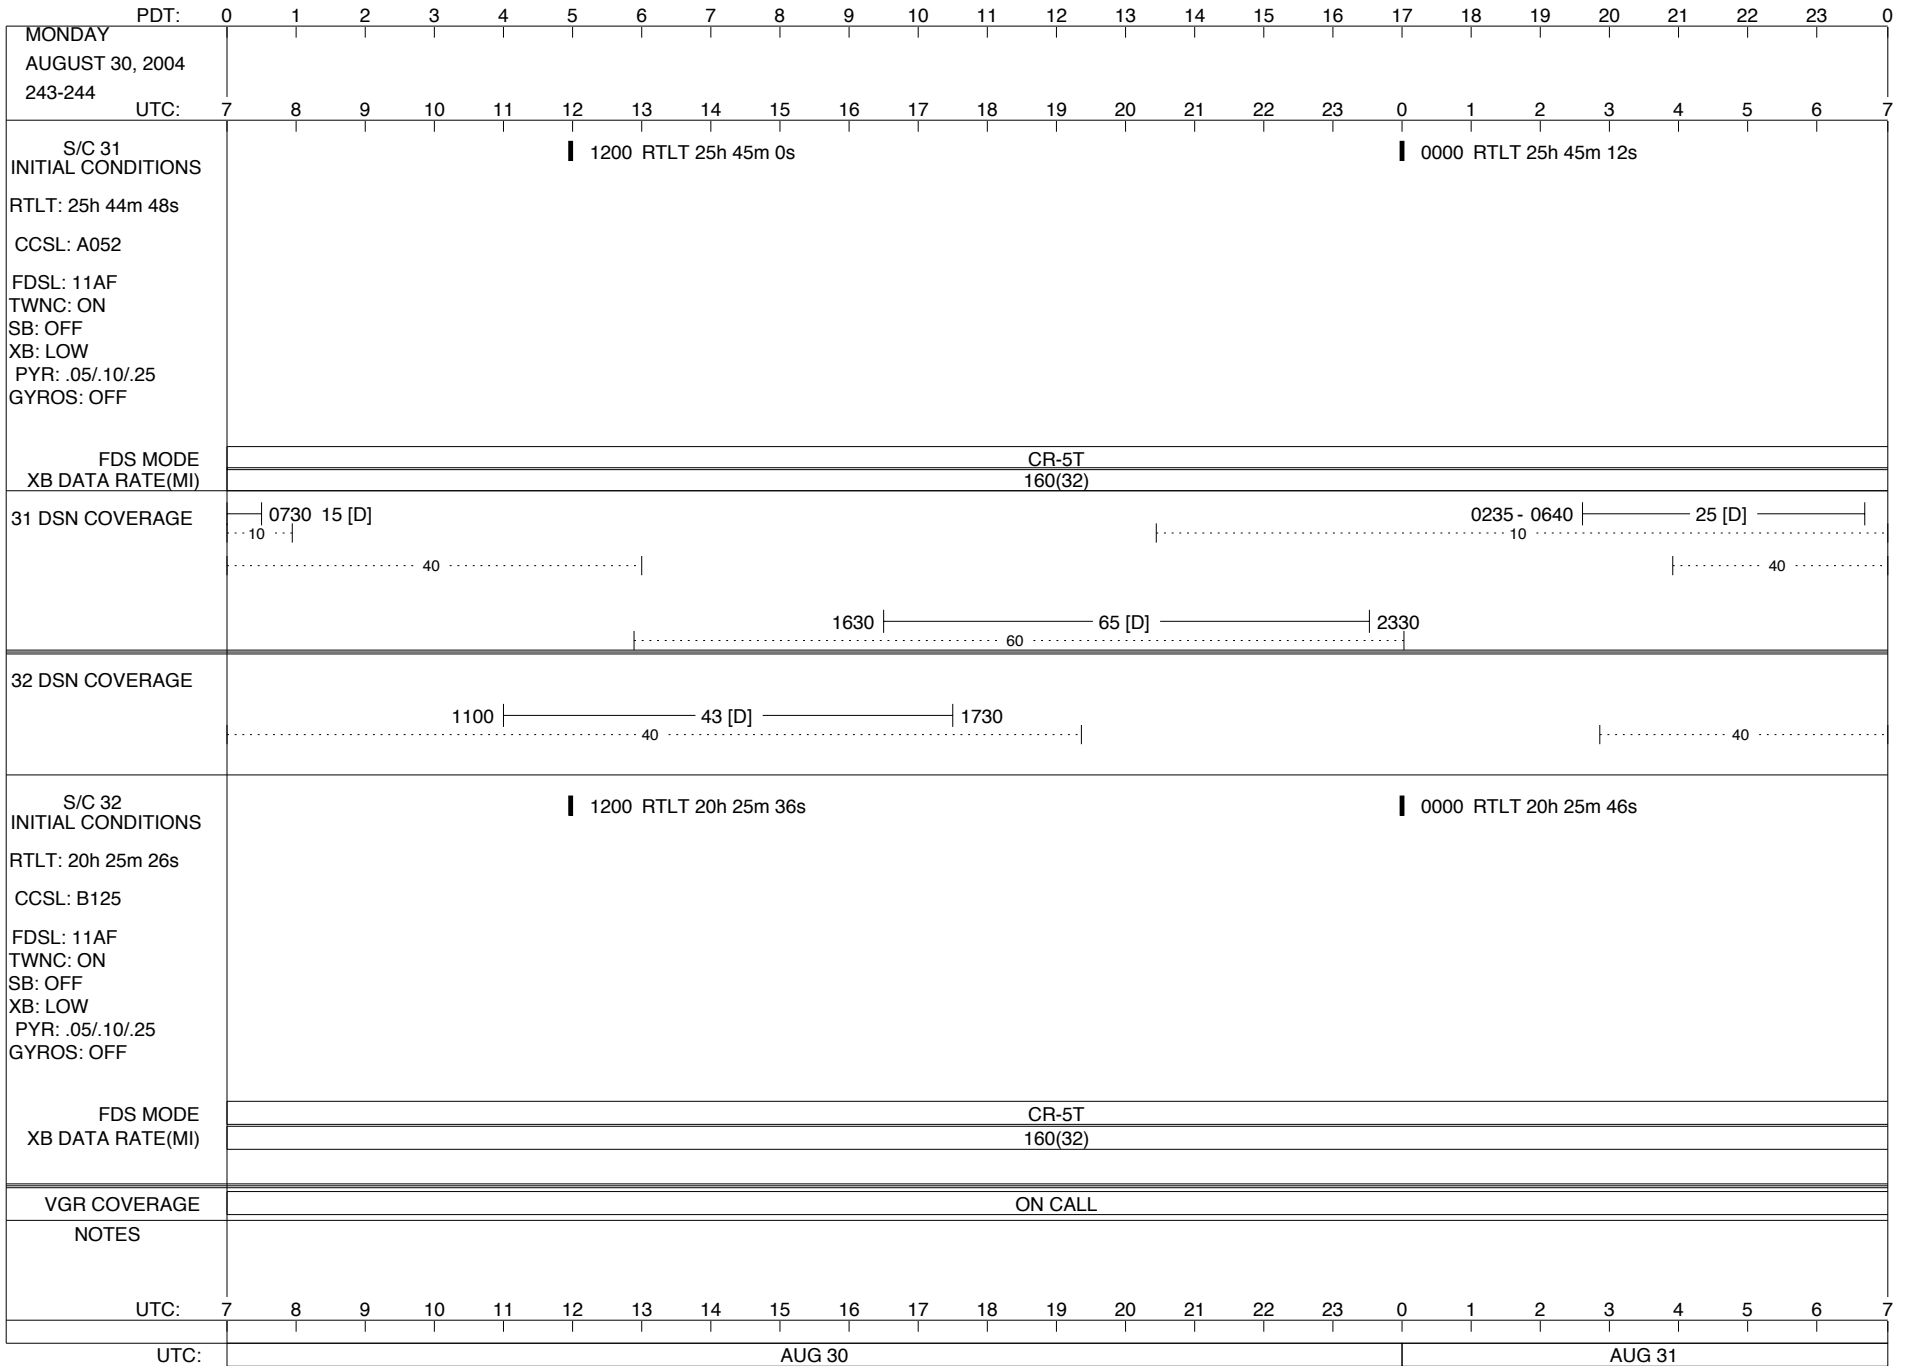

ISSUE DATE: 08/31/04 22:47