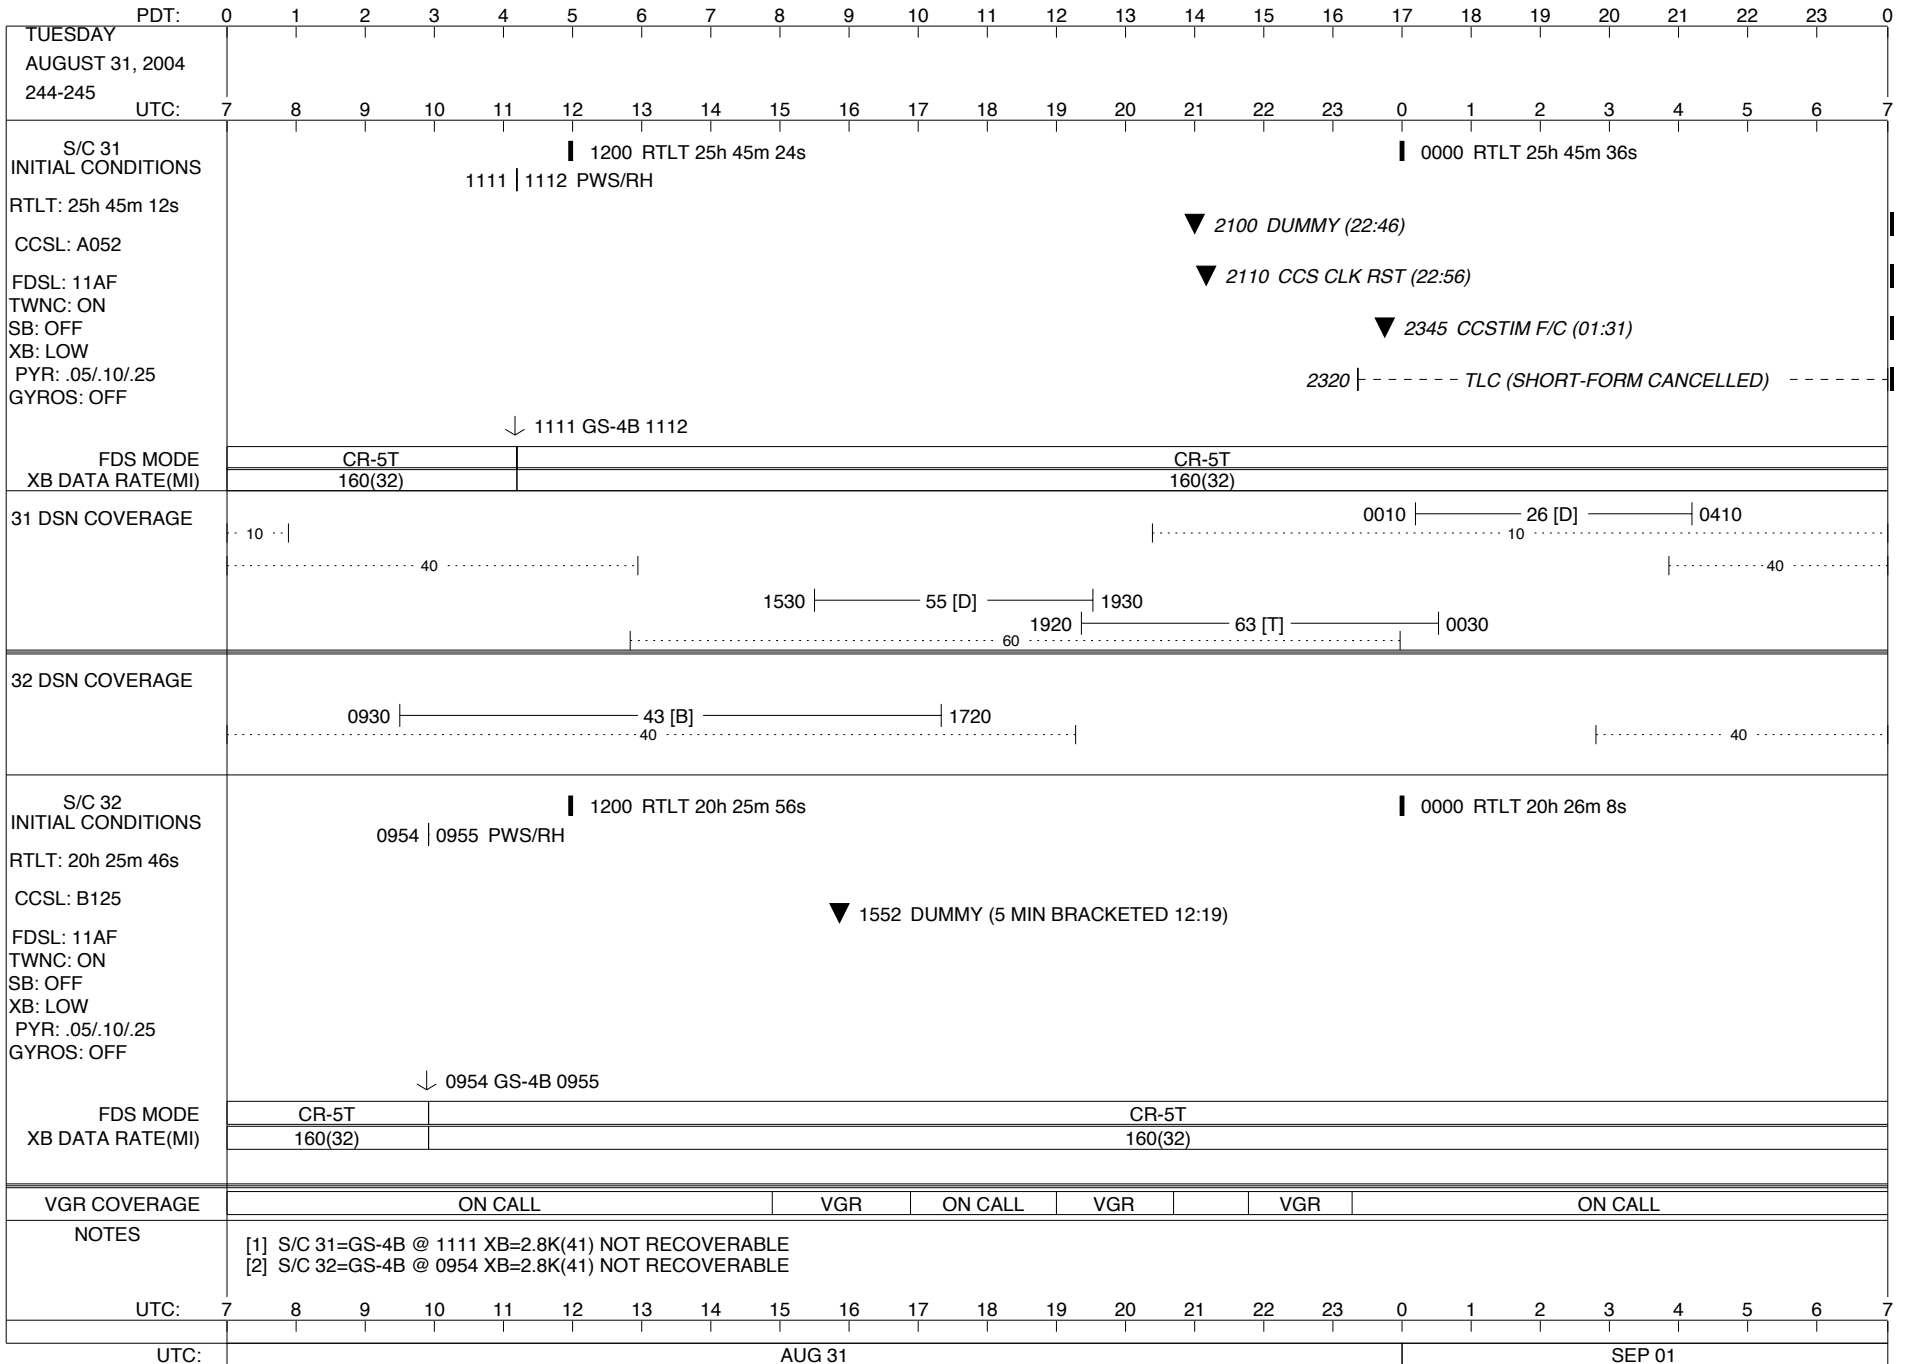

ISSUE DATE: 08/31/04 22:47