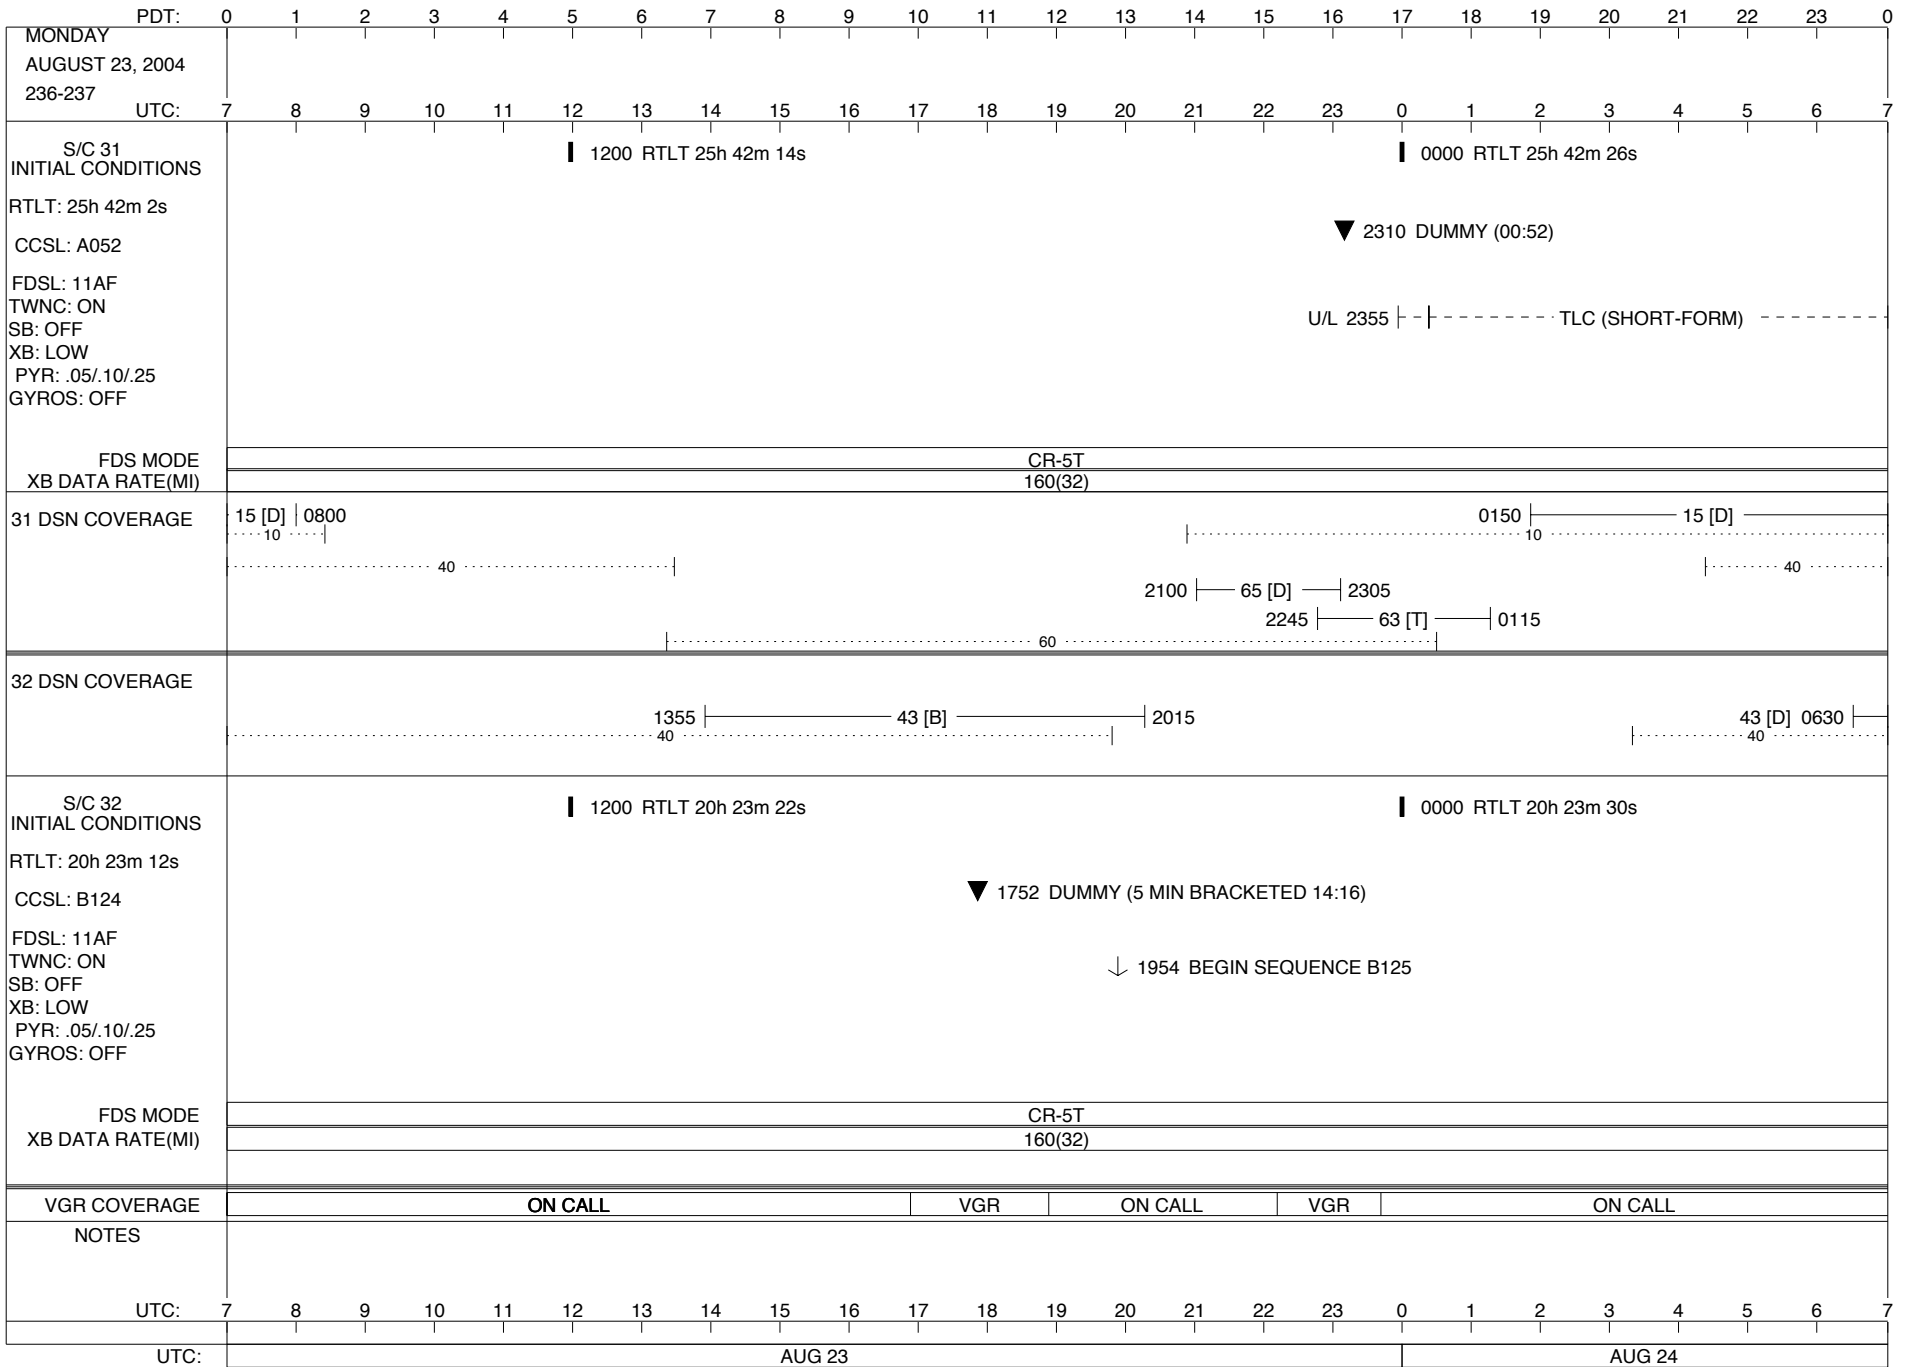

ISSUE DATE: 08/31/04 22:47