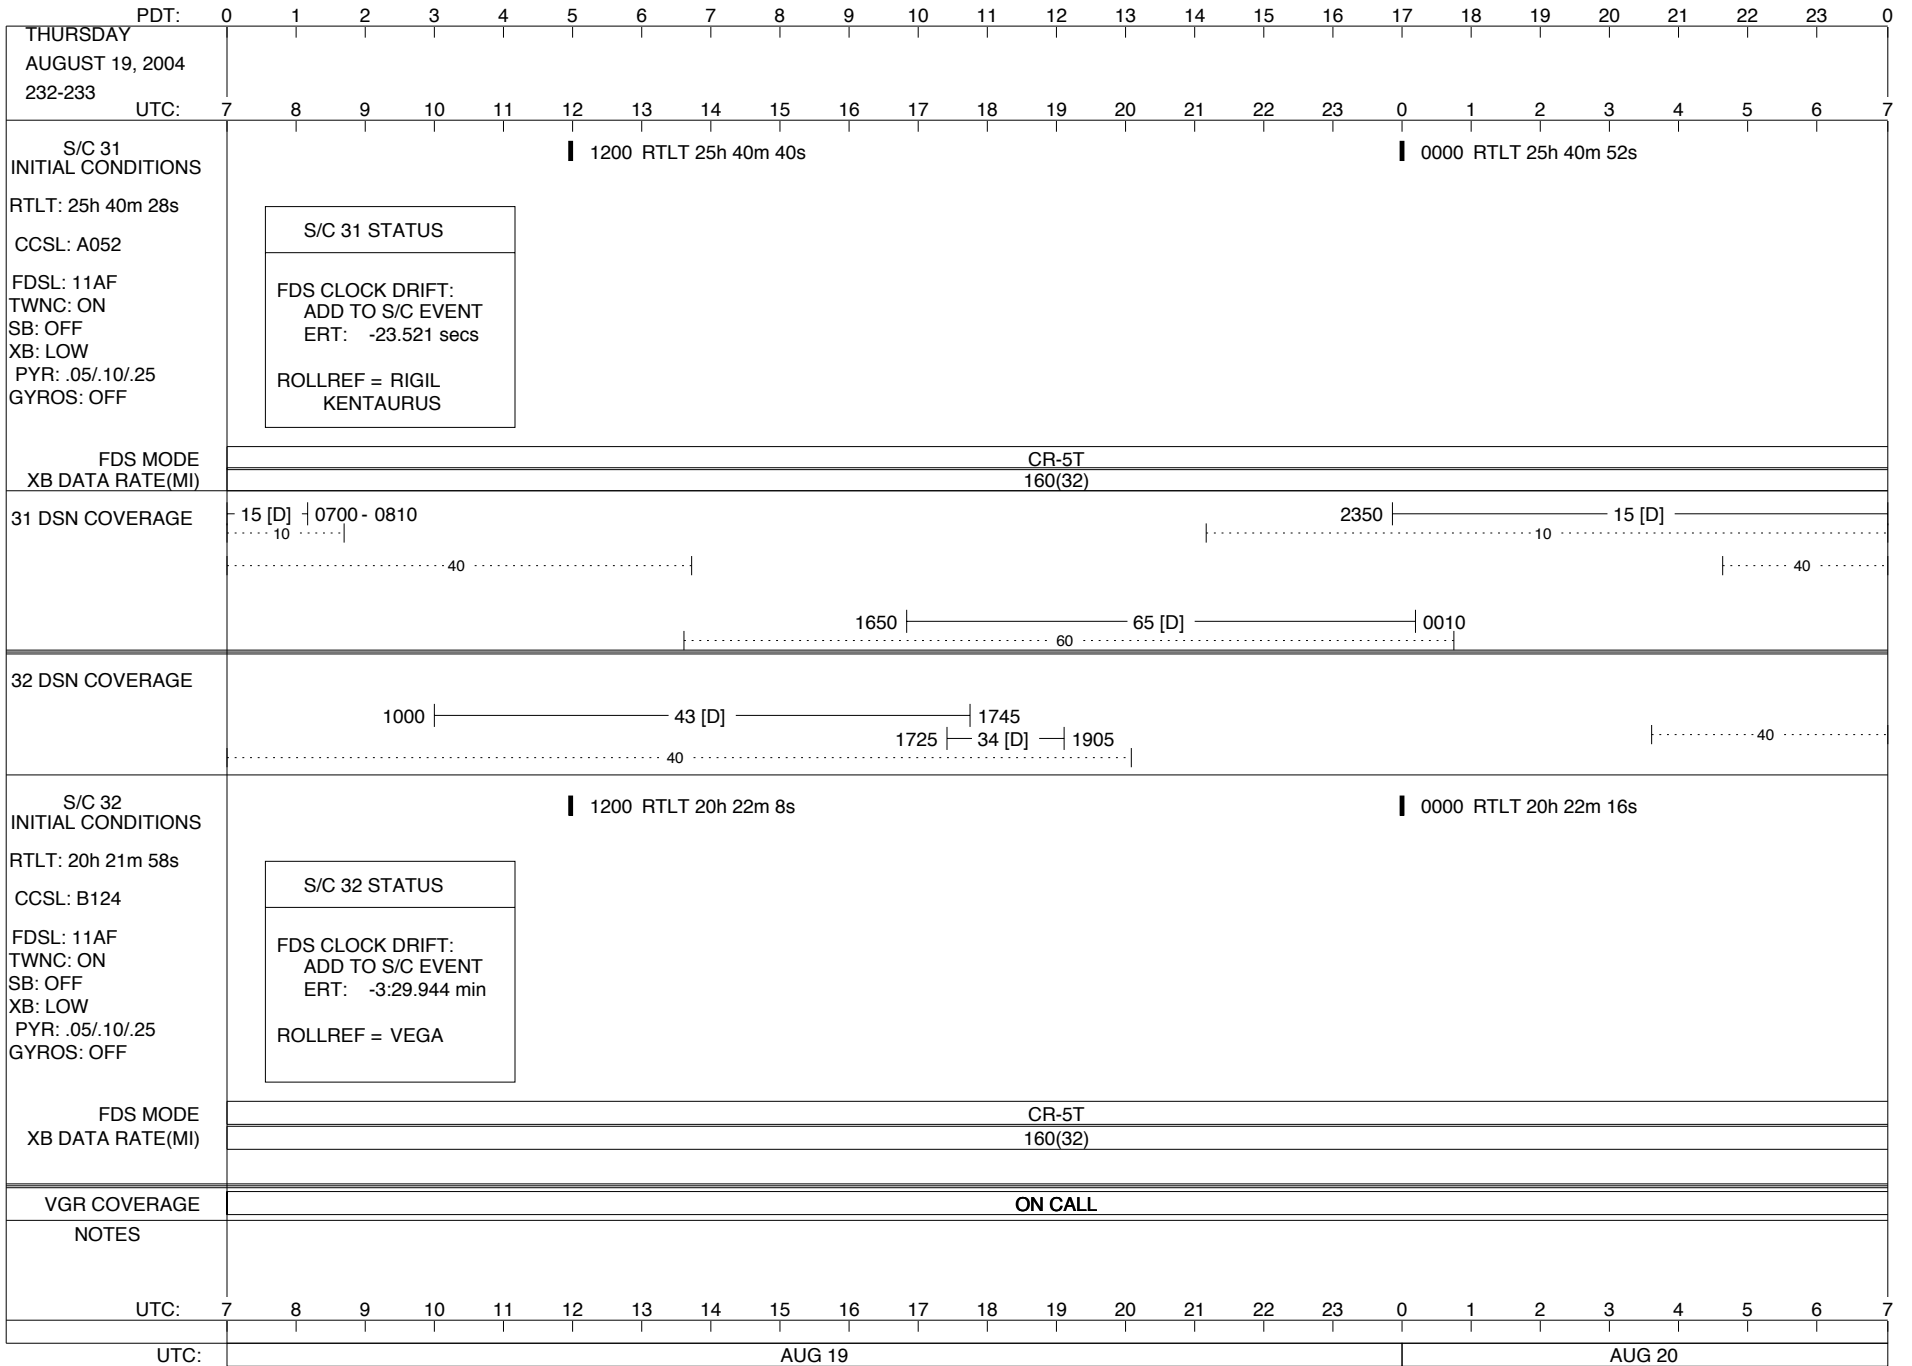

ISSUE DATE: 08/31/04 22:47