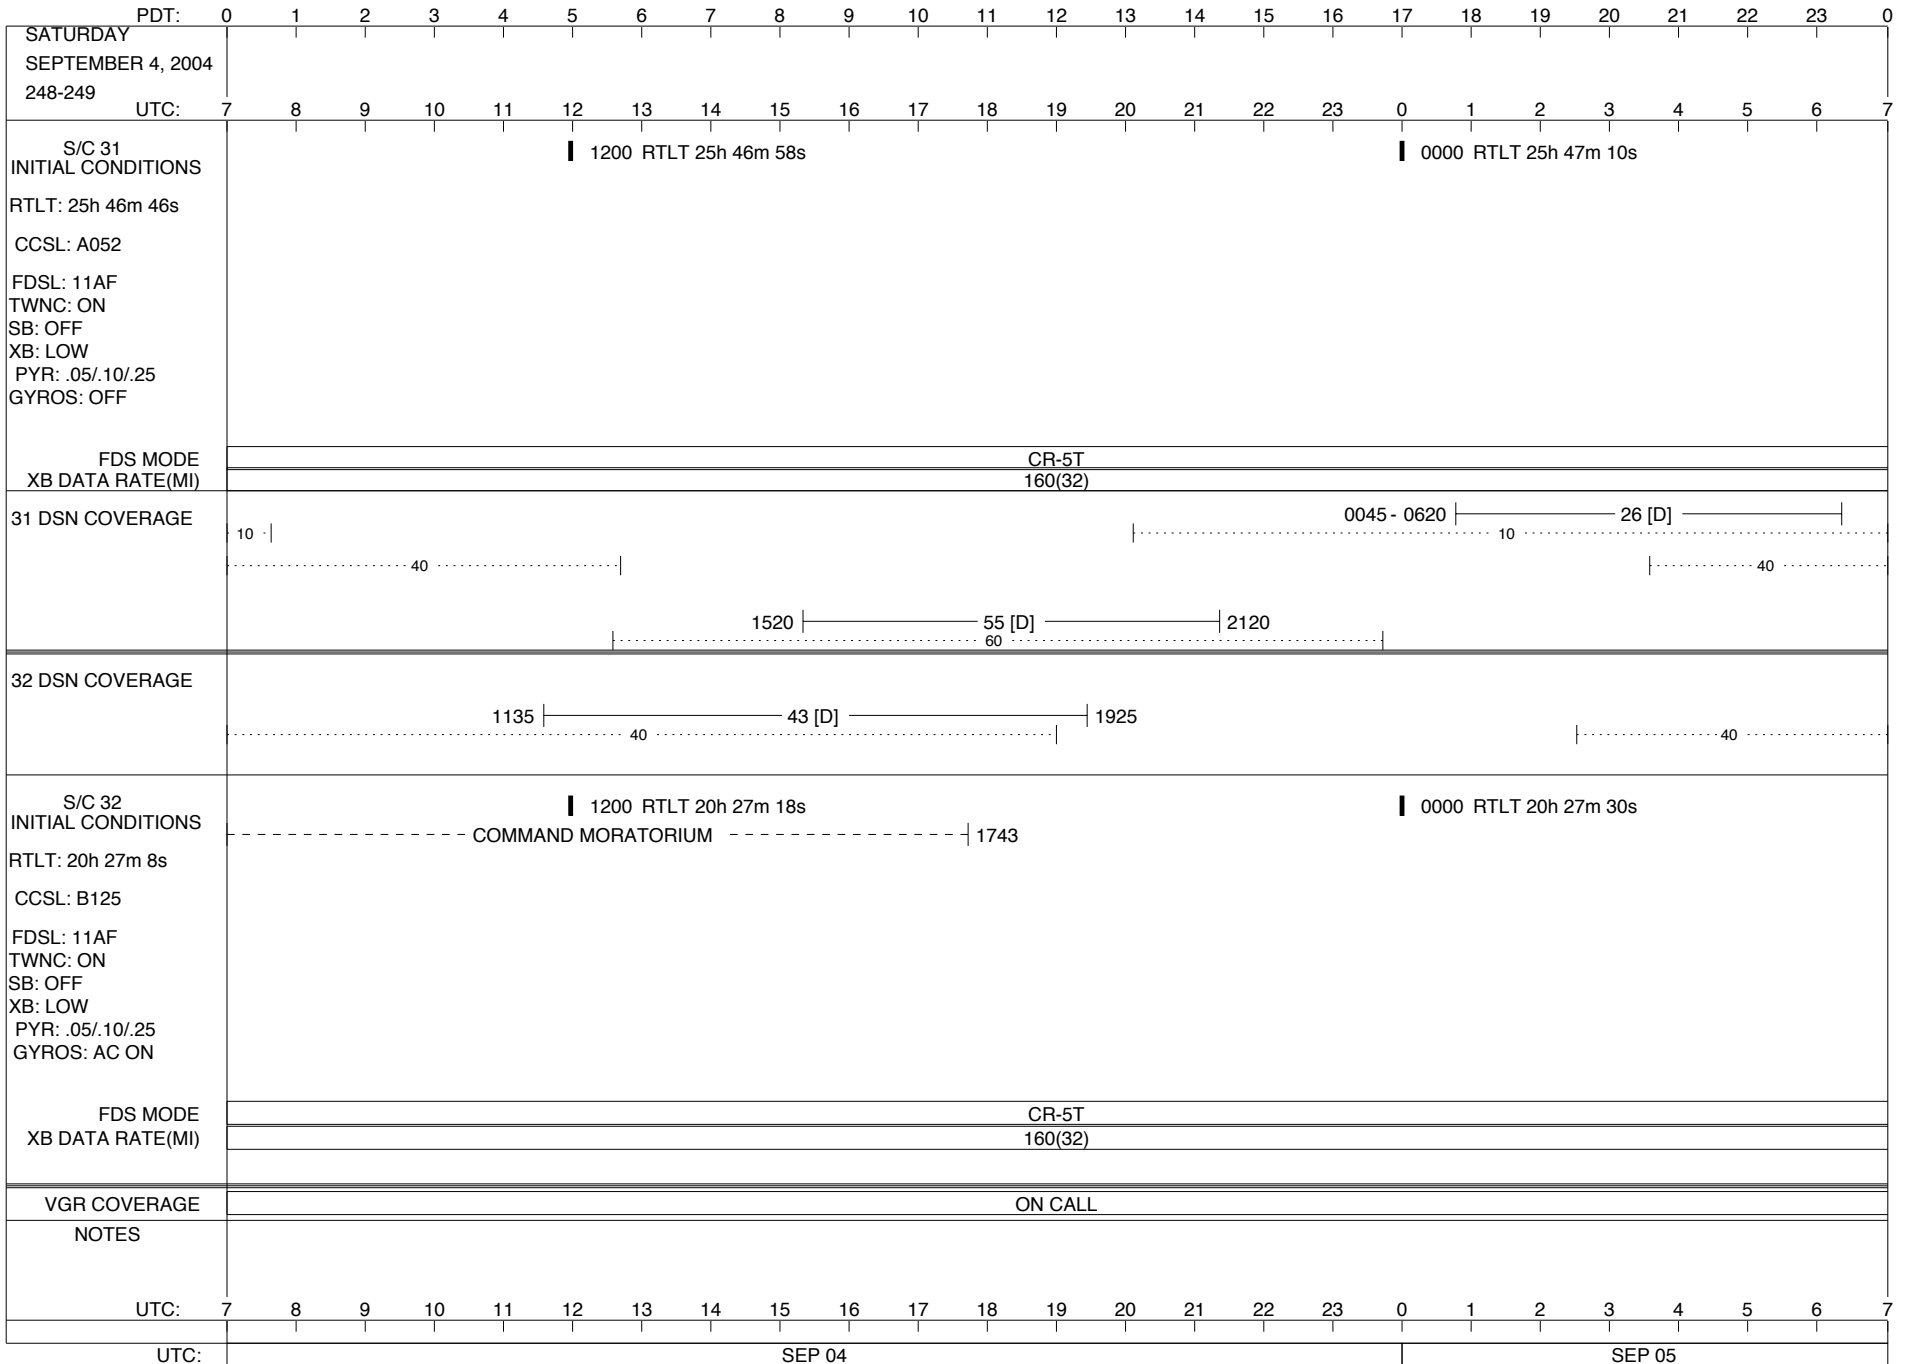

ISSUE DATE: 08/31/04 22:47