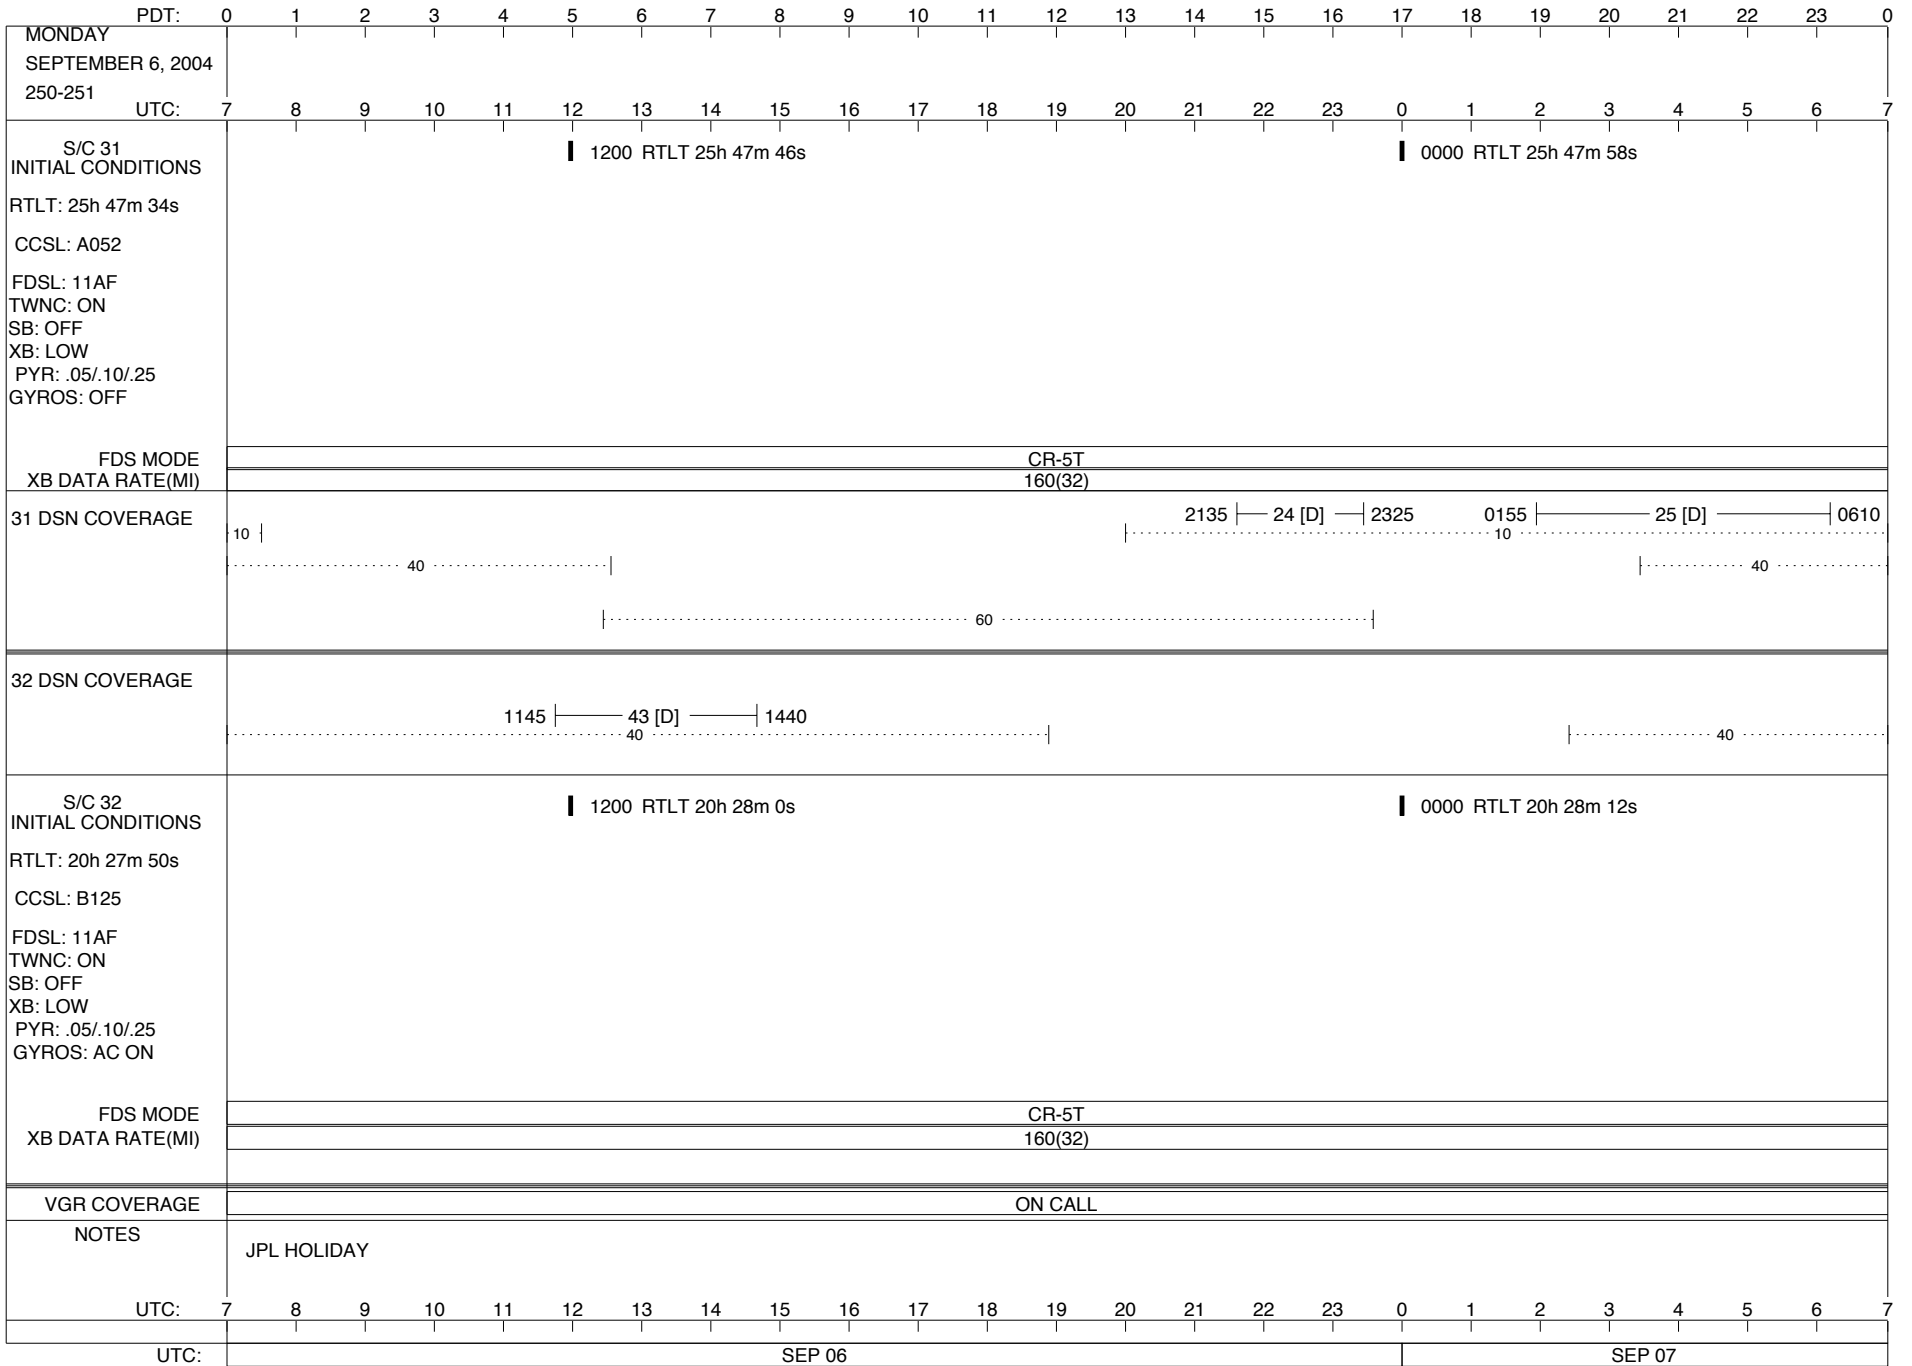

ISSUE DATE: 08/31/04 22:47

ISSUE DATE: 08/31/04 22:47

ISSUE DATE: 08/31/04 22:47

ISSUE DATE: 08/31/04 22:47

ISSUE DATE: 08/31/04 22:47

PDT:		0	1	2	3	4	5	6	7	8	9	10	11	12	13	14	15	16	17	18	19	20	21	22	23	0			
FRIDAY SEPTEMBER 10, 2004 254-255																													
UTC:		7	8	9	10	11	12	13	14	15	16	17	18	19	20	21	22	23	0	1	2	3	4	5	6	7			
S/C 31 INITIAL CONDITIONS RTLT: 25h 49m 10s CCSL: A052 FDSL: 11AF TWNC: ON SB: OFF XB: LOW PYR: .05/.10/.25 GYROS: BC ON		1200 RTLT 25h 49m 22s 1346 TAPPOS - 1524 1649 1650 PWS/RH 1856 TAPPOS 2020												0000 RTLT 25h 49m 34s															
FDS MODE XB DATA RATE(MI)		CR-5T 160(32)												CR-5T 160(32)															
31 DSN COVERAGE		: 10.....40..... 1305 -----65 [D]----- 2055 -----60.....												2120 - 0645 -----15 [D]----- -----10..... -----40.....															
32 DSN COVERAGE		-----43 [B]----- 0715 - 1810 -----40..... -----40.....																											
S/C 32 INITIAL CONDITIONS RTLT: 20h 29m 16s CCSL: B125 FDSL: 11AF TWNC: ON SB: OFF XB: HI PYR: .05/.10/.25 GYROS: AC ON		1200 RTLT 20h 29m 26s ----- 1043 COMMAND MORATORIUM ↓ 0712 GYROS BC ON ↓ 0713 GYRO INIT ↓ 0722 GYRO FAULT TEST 0811 0818 CCSTIM(B)												0000 RTLT 20h 29m 36s ▼ 1552 DUMMY (14:22)															
FDS MODE XB DATA RATE(MI)		CR-5T 160(32)																											
VGR COVERAGE		VGR		ON CALL						VGR		ON CALL																	
NOTES		[1] S/C 31=GS-4B @ 1649 XB=2.8K(41) NOT RECOVERABLE																											
UTC:		7	8	9	10	11	12	13	14	15	16	17	18	19	20	21	22	23	0	1	2	3	4	5	6	7			
UTC:		SEP 10														SEP 11													