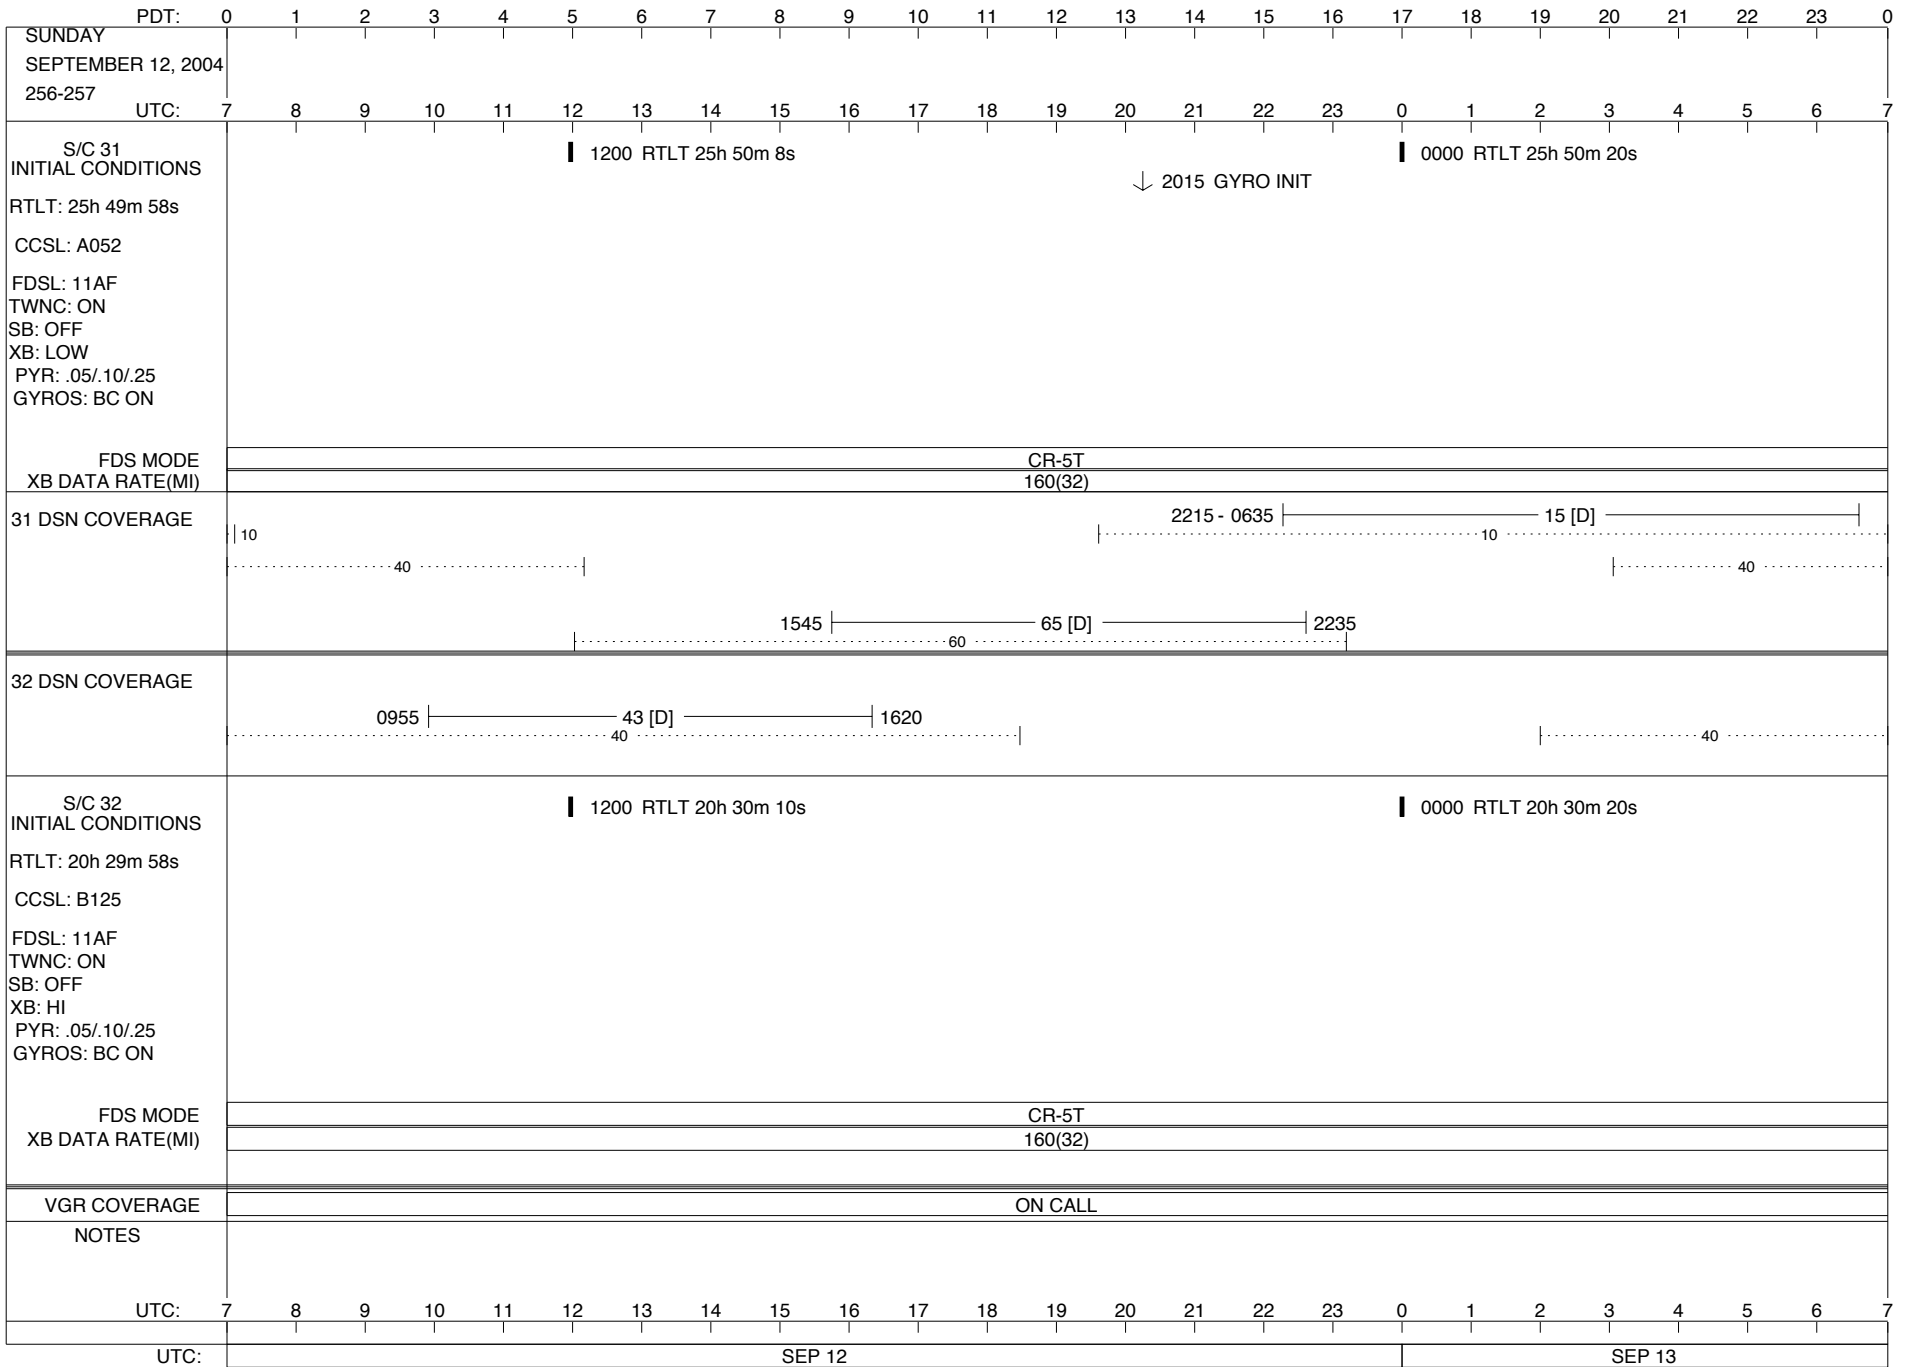

ISSUE DATE: 08/31/04 22:47