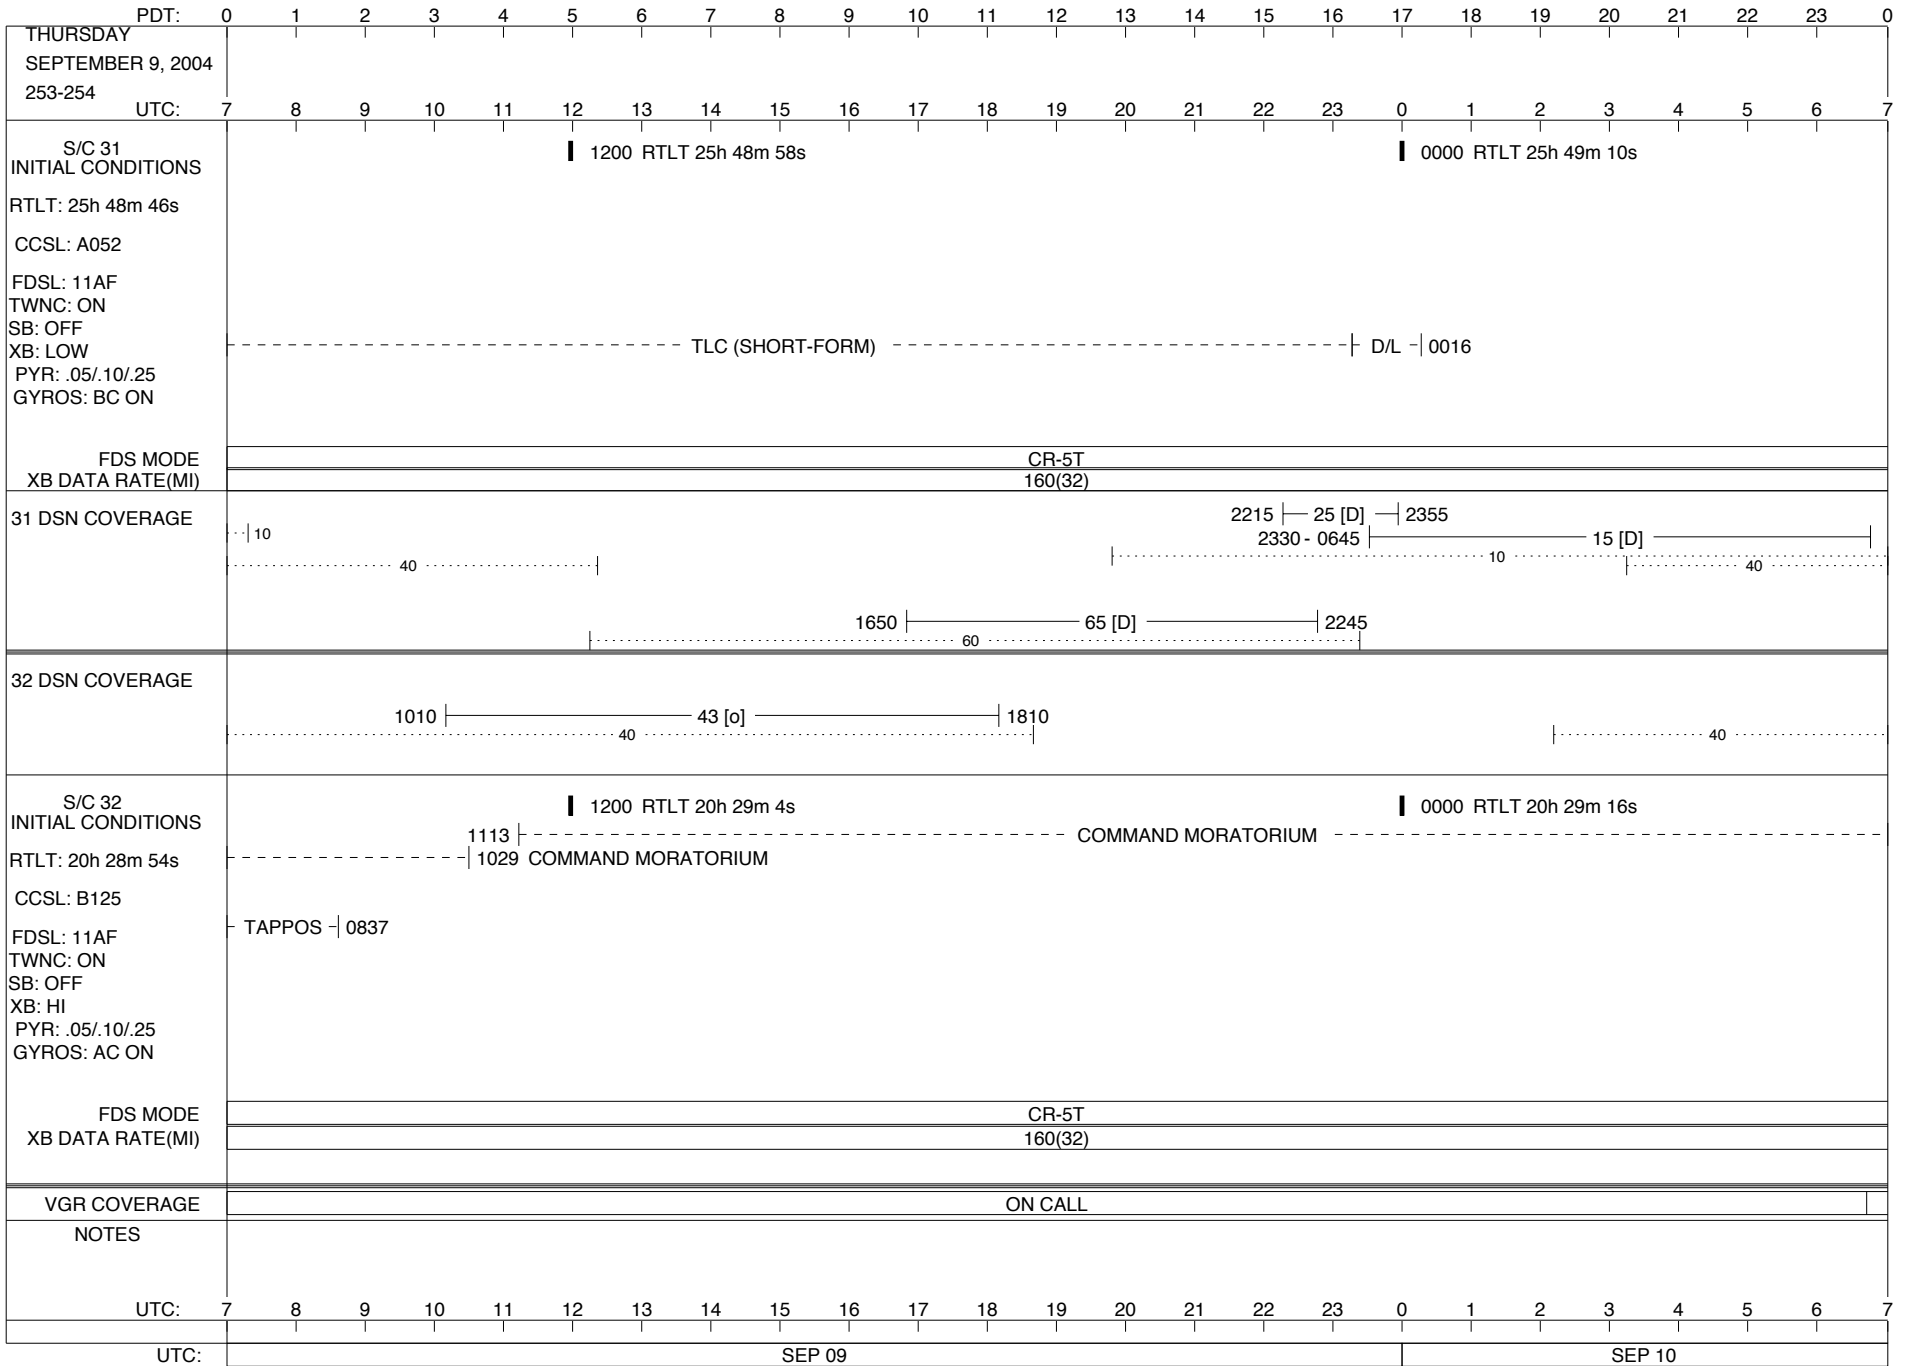

ISSUE DATE: 08/31/04 22:47

ISSUE DATE: 08/31/04 22:47

ISSUE DATE: 08/31/04 22:47

ISSUE DATE: 08/31/04 22:47

ISSUE DATE: 08/31/04 22:47

PDT:		0	1	2	3	4	5	6	7	8	9	10	11	12	13	14	15	16	17	18	19	20	21	22	23	0			
FRIDAY SEPTEMBER 10, 2004 254-255																													
UTC:		7	8	9	10	11	12	13	14	15	16	17	18	19	20	21	22	23	0	1	2	3	4	5	6	7			
S/C 31 INITIAL CONDITIONS RTLT: 25h 49m 10s CCSL: A052 FDSL: 11AF TWNC: ON SB: OFF XB: LOW PYR: .05/.10/.25 GYROS: BC ON		1200 RTLT 25h 49m 22s 1346 TAPPOS - 1524 1649 1650 PWS/RH 1856 TAPPOS 2020												0000 RTLT 25h 49m 34s															
FDS MODE XB DATA RATE(MI)		CR-5T 160(32)												CR-5T 160(32)															
31 DSN COVERAGE		: 10.....40..... 1305 -----65 [D]----- 2055 -----60.....												2120 - 0645 -----15 [D]----- -----10..... -----40.....															
32 DSN COVERAGE		-----43 [B]----- 0715 - 1810 -----40..... -----40.....																											
S/C 32 INITIAL CONDITIONS RTLT: 20h 29m 16s CCSL: B125 FDSL: 11AF TWNC: ON SB: OFF XB: HI PYR: .05/.10/.25 GYROS: AC ON		1200 RTLT 20h 29m 26s ----- 1043 COMMAND MORATORIUM ↓ 0712 GYROS BC ON ↓ 0713 GYRO INIT ↓ 0722 GYRO FAULT TEST 0811 0818 CCSTIM(B)												0000 RTLT 20h 29m 36s ▼ 1552 DUMMY (14:22)															
FDS MODE XB DATA RATE(MI)		CR-5T 160(32)																											
VGR COVERAGE		VGR		ON CALL						VGR		ON CALL																	
NOTES		[1] S/C 31=GS-4B @ 1649 XB=2.8K(41) NOT RECOVERABLE																											
UTC:		7	8	9	10	11	12	13	14	15	16	17	18	19	20	21	22	23	0	1	2	3	4	5	6	7			
UTC:		SEP 10														SEP 11													