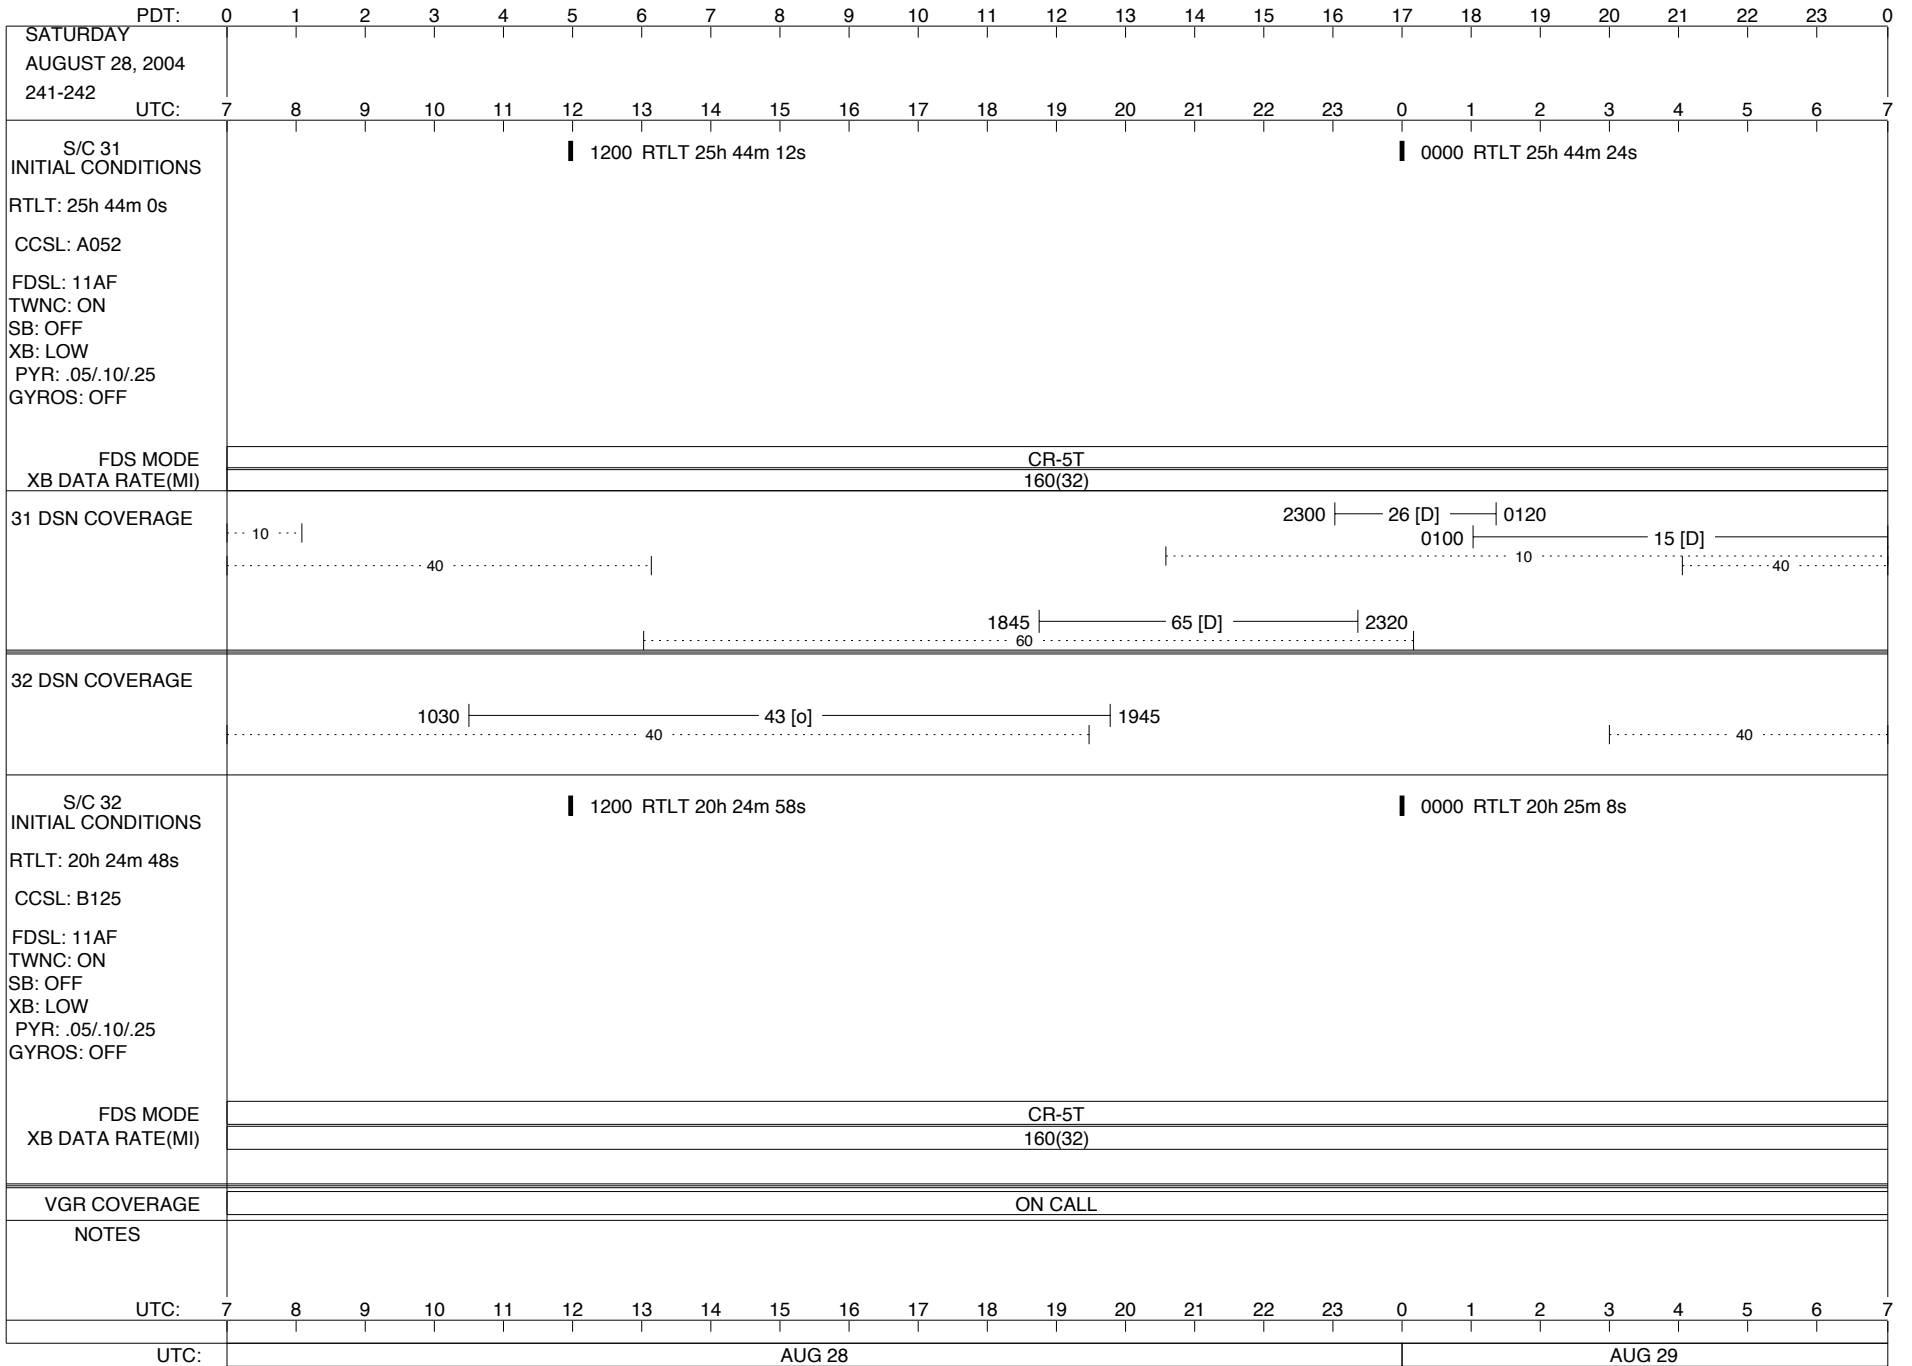

ISSUE DATE: 08/31/04 22:47