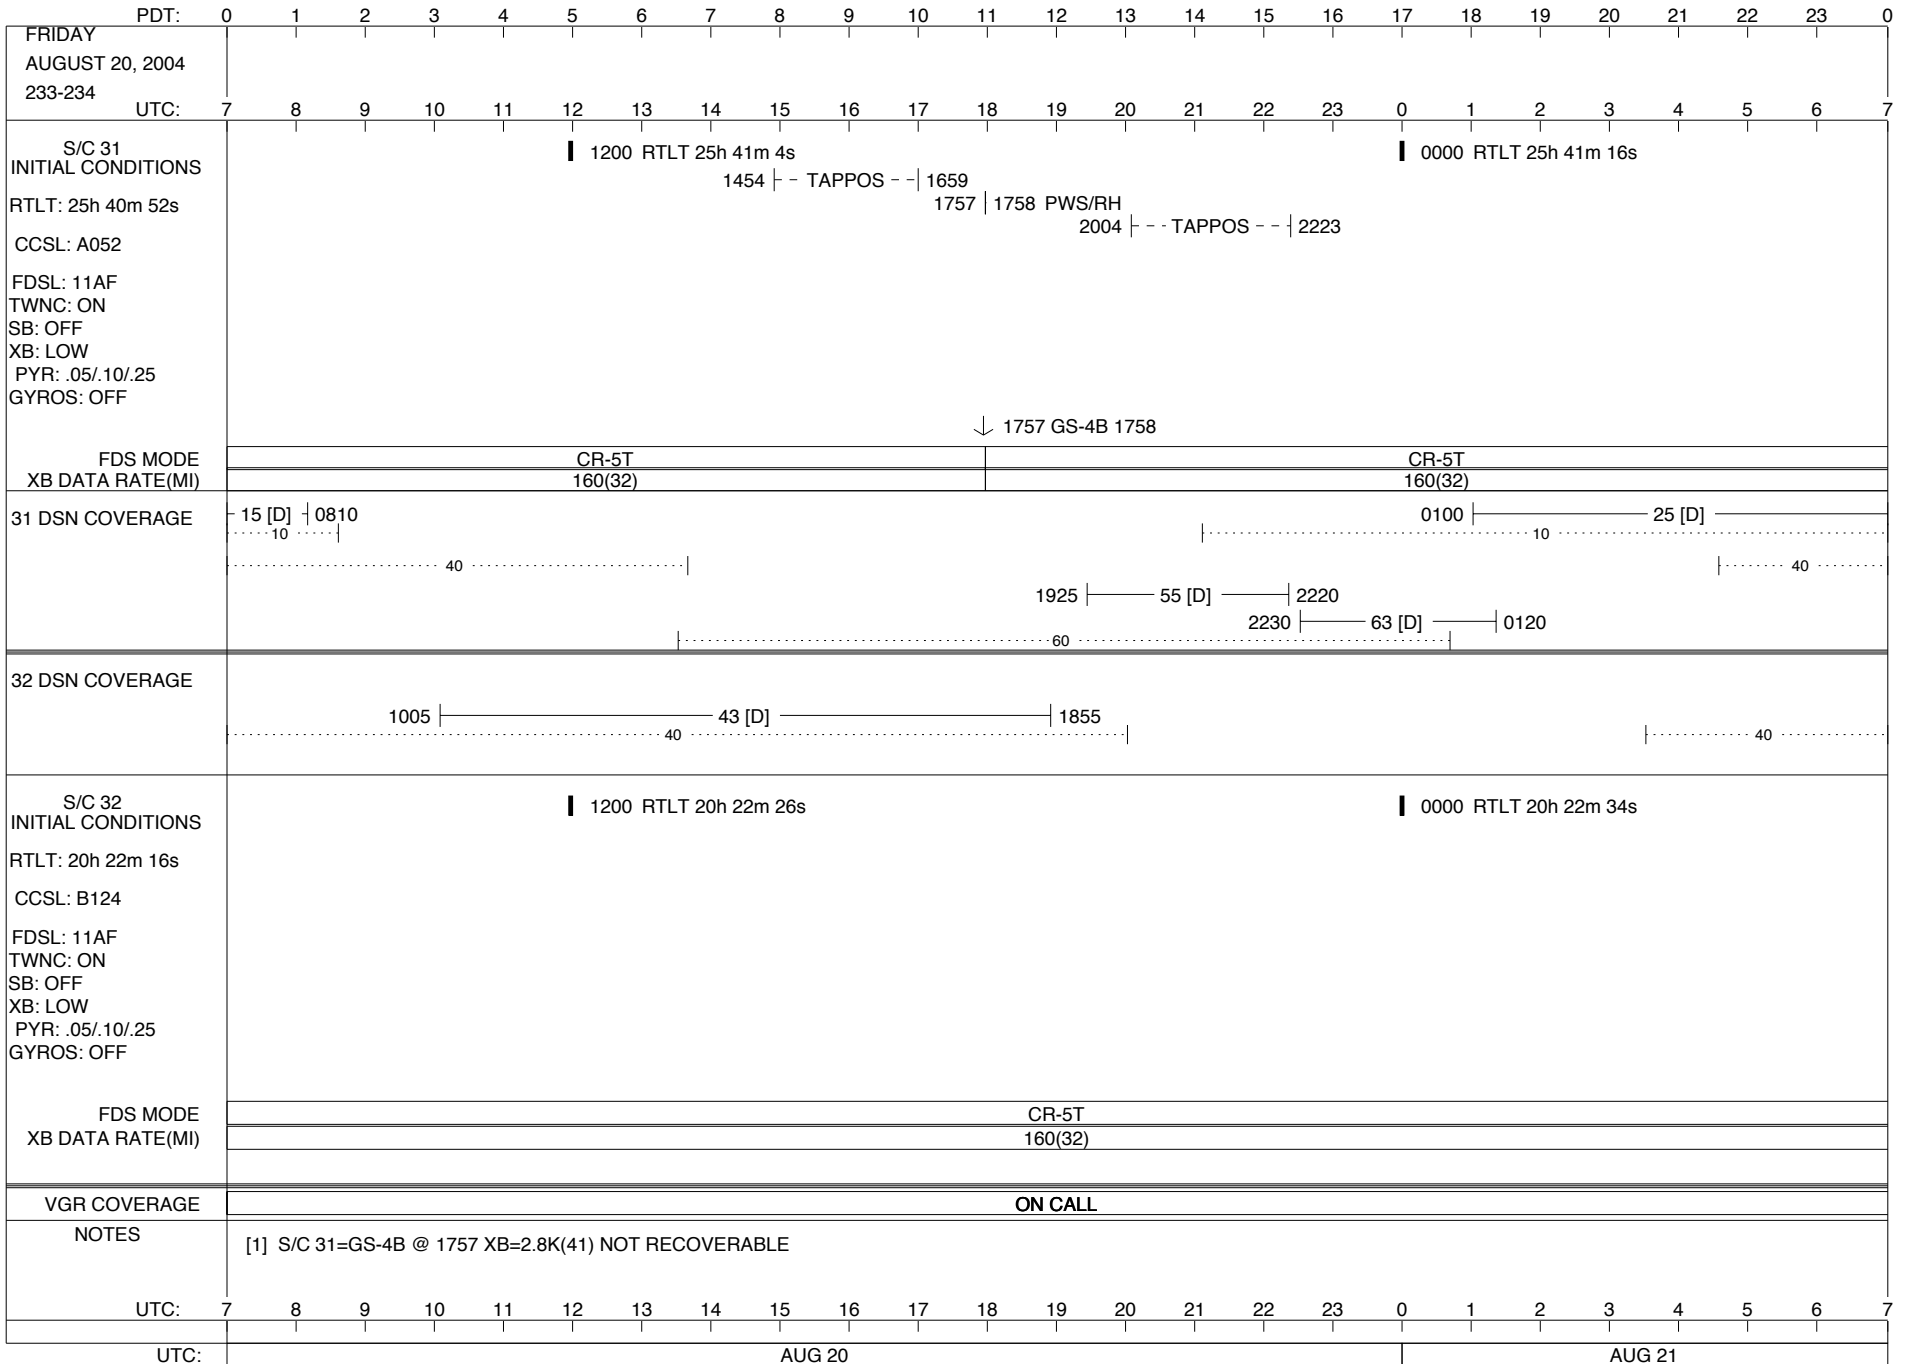

ISSUE DATE: 08/31/04 22:47