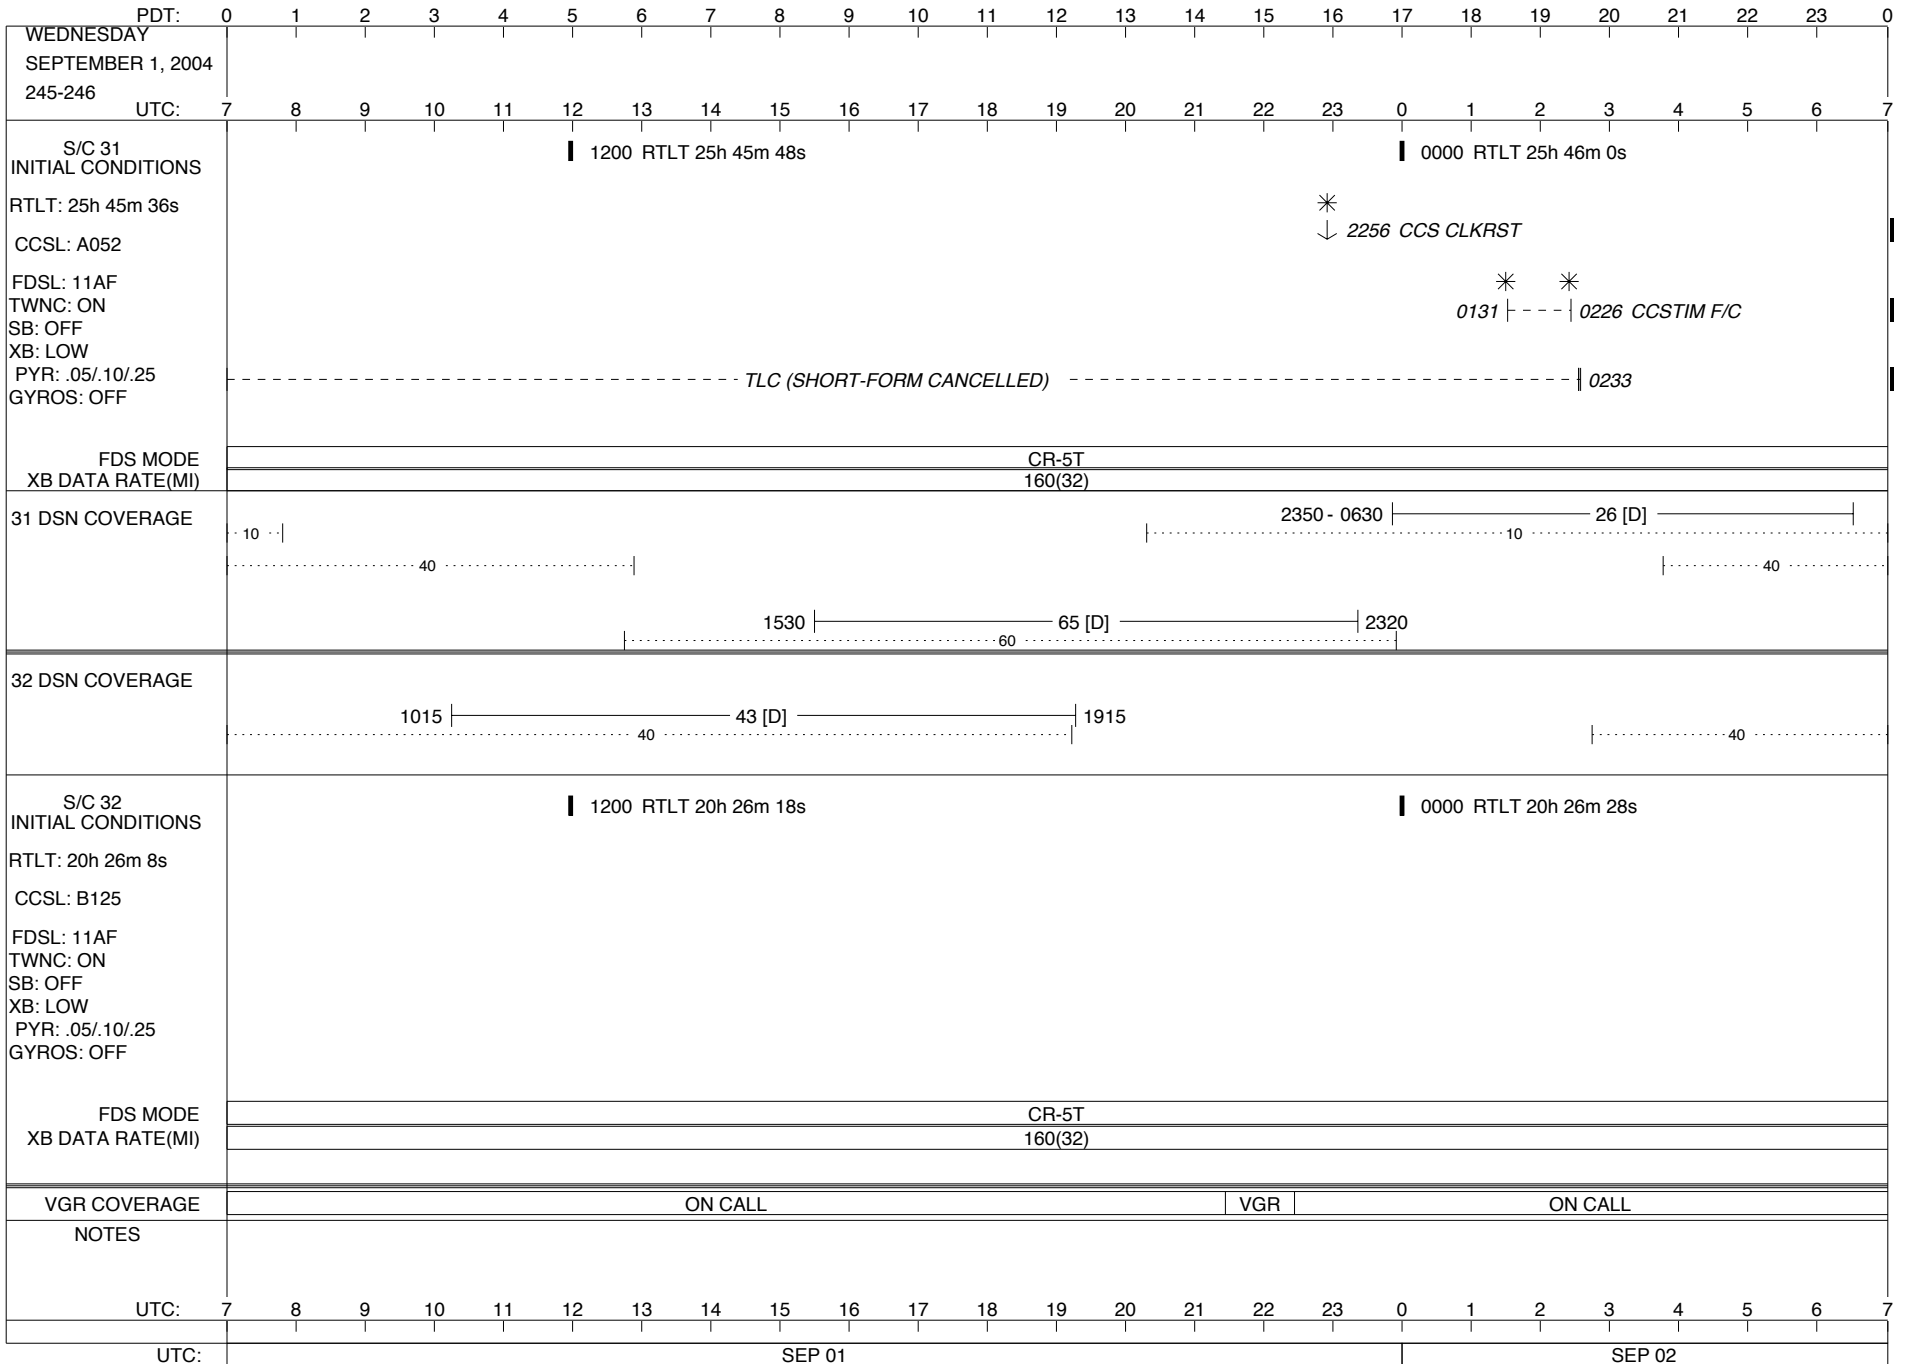

ISSUE DATE: 08/31/04 22:47