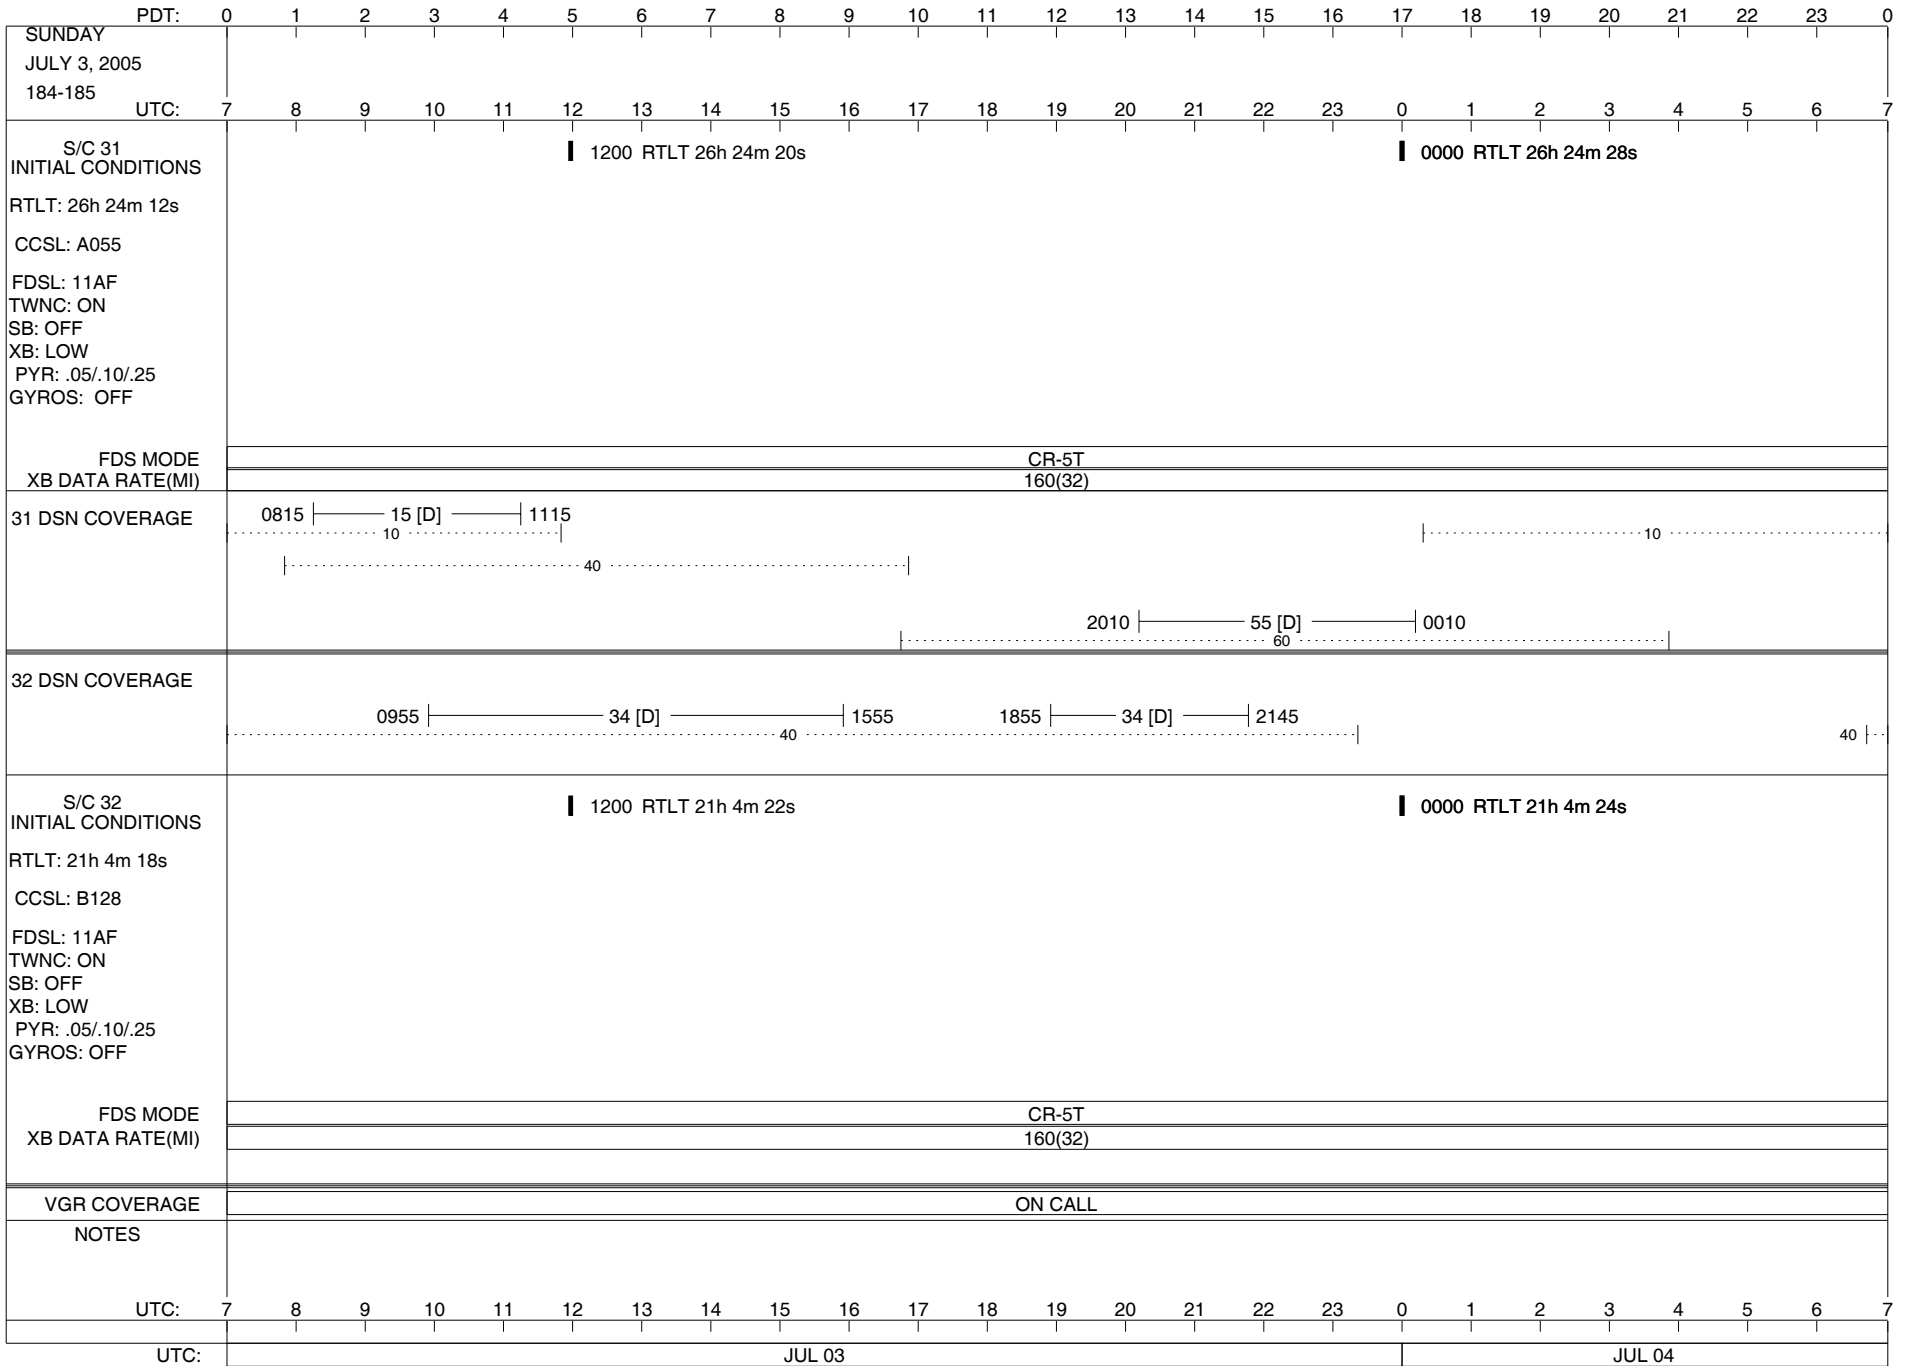

ISSUE DATE: 06/22/05 16:47

ISSUE DATE: 06/22/05 16:47

SUNDAY
JULY 3, 2005
184-185

PDT: 0 1 2 3 4 5 6 7 8 9 10 11 12 13 14 15 16 17 18 19 20 21 22 23 0

UTC: 7 8 9 10 11 12 13 14 15 16 17 18 19 20 21 22 23 0 1 2 3 4 5 6 7

1200 RTLT 26h 24m 20s | 0000 RTLT 26h 24m 28s

1200 RTLT 21h 4m 22s | 0000 RTLT 21h 4m 24s

FDS MODE CR-5T
XB DATA RATE(MI) 160(32)

VGR COVERAGE ON CALL

NOTES

UTC: 7 8 9 10 11 12 13 14 15 16 17 18 19 20 21 22 23 0 1 2 3 4 5 6 7