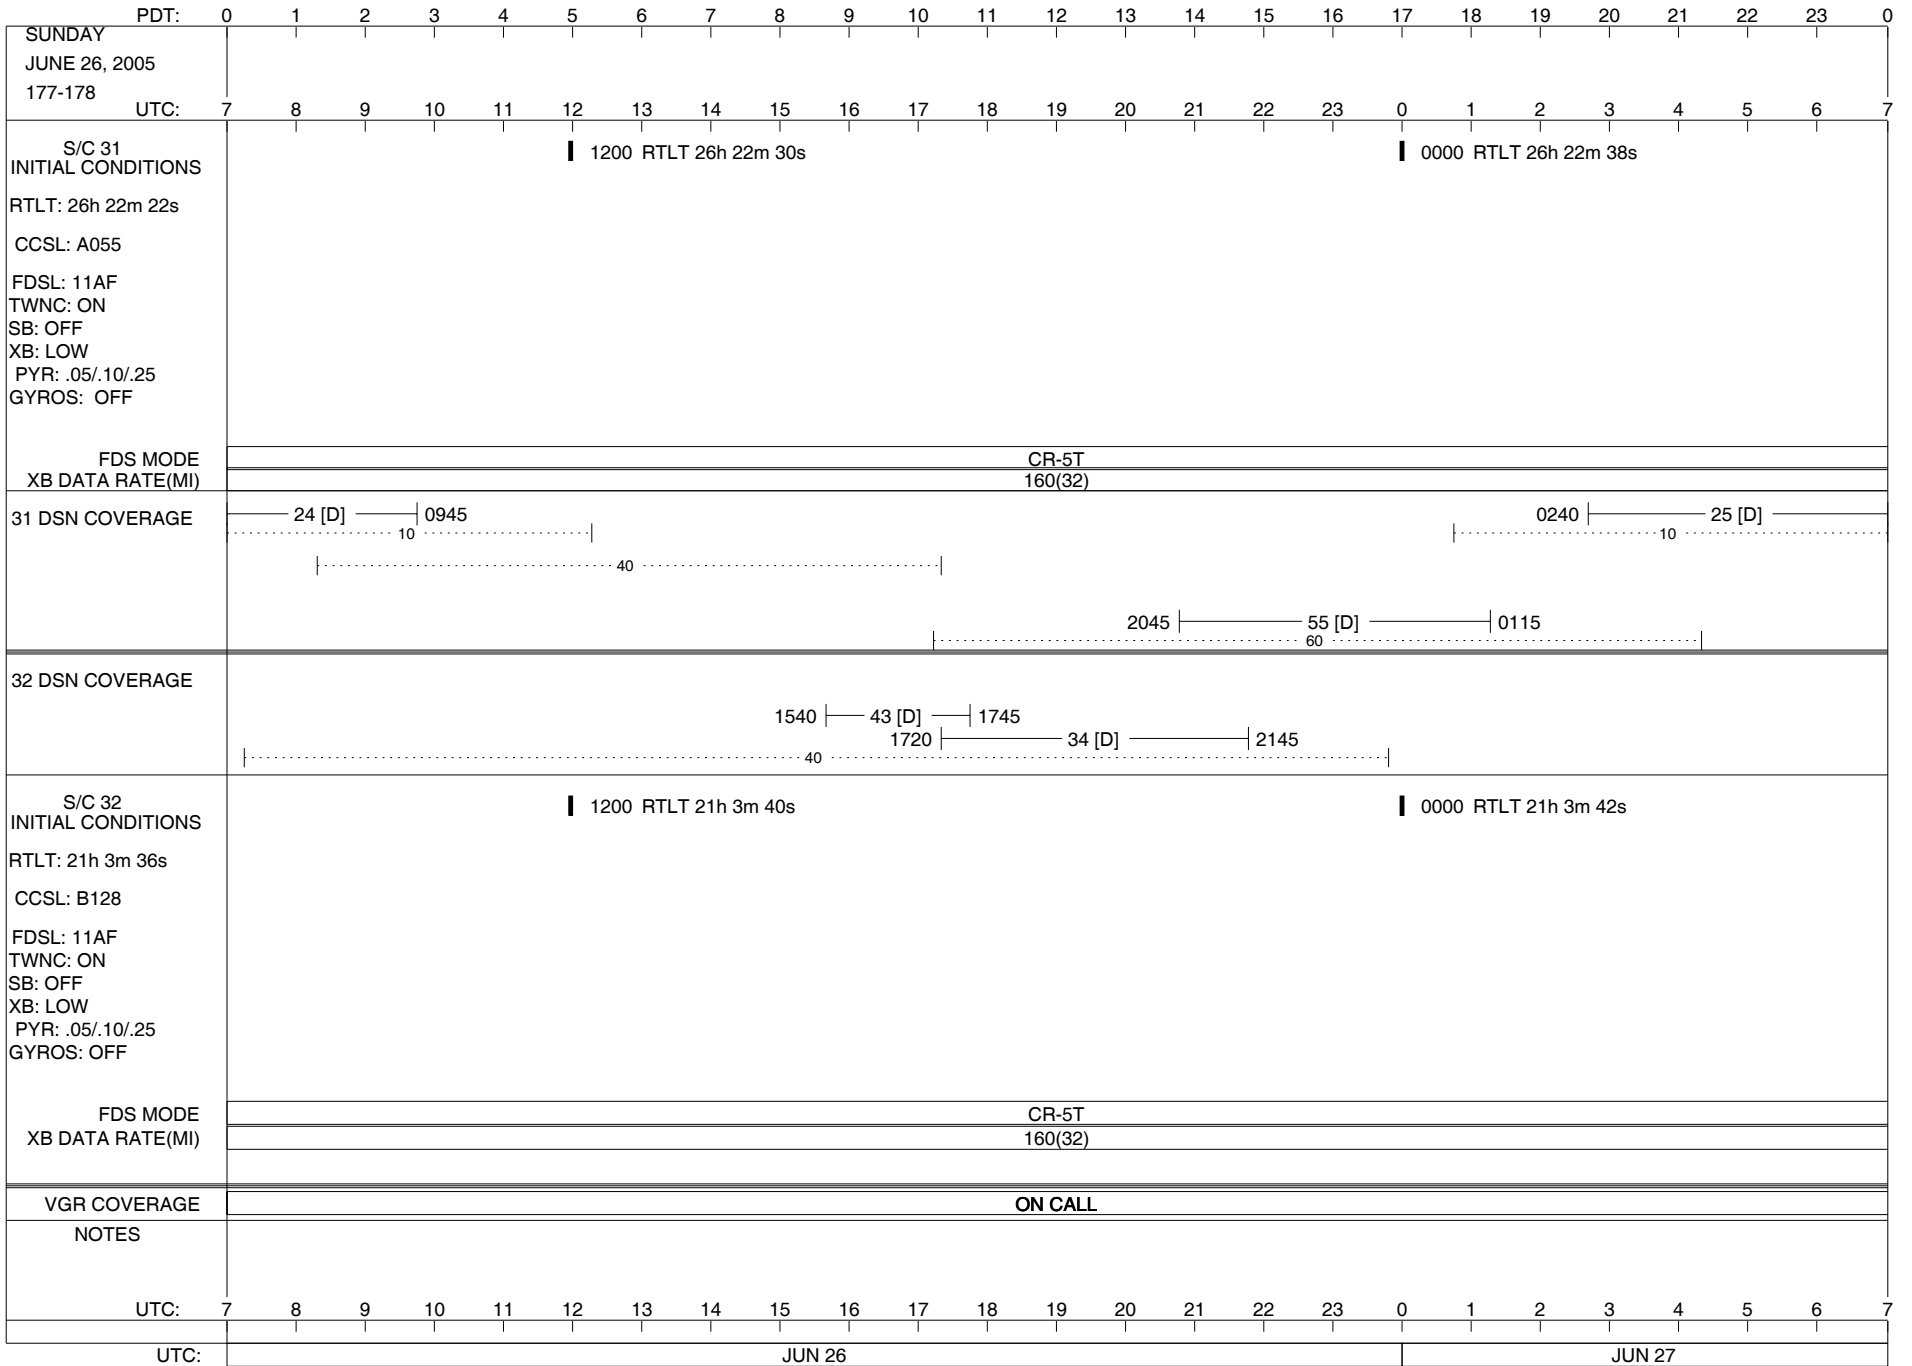

ISSUE DATE: 06/22/05 16:47