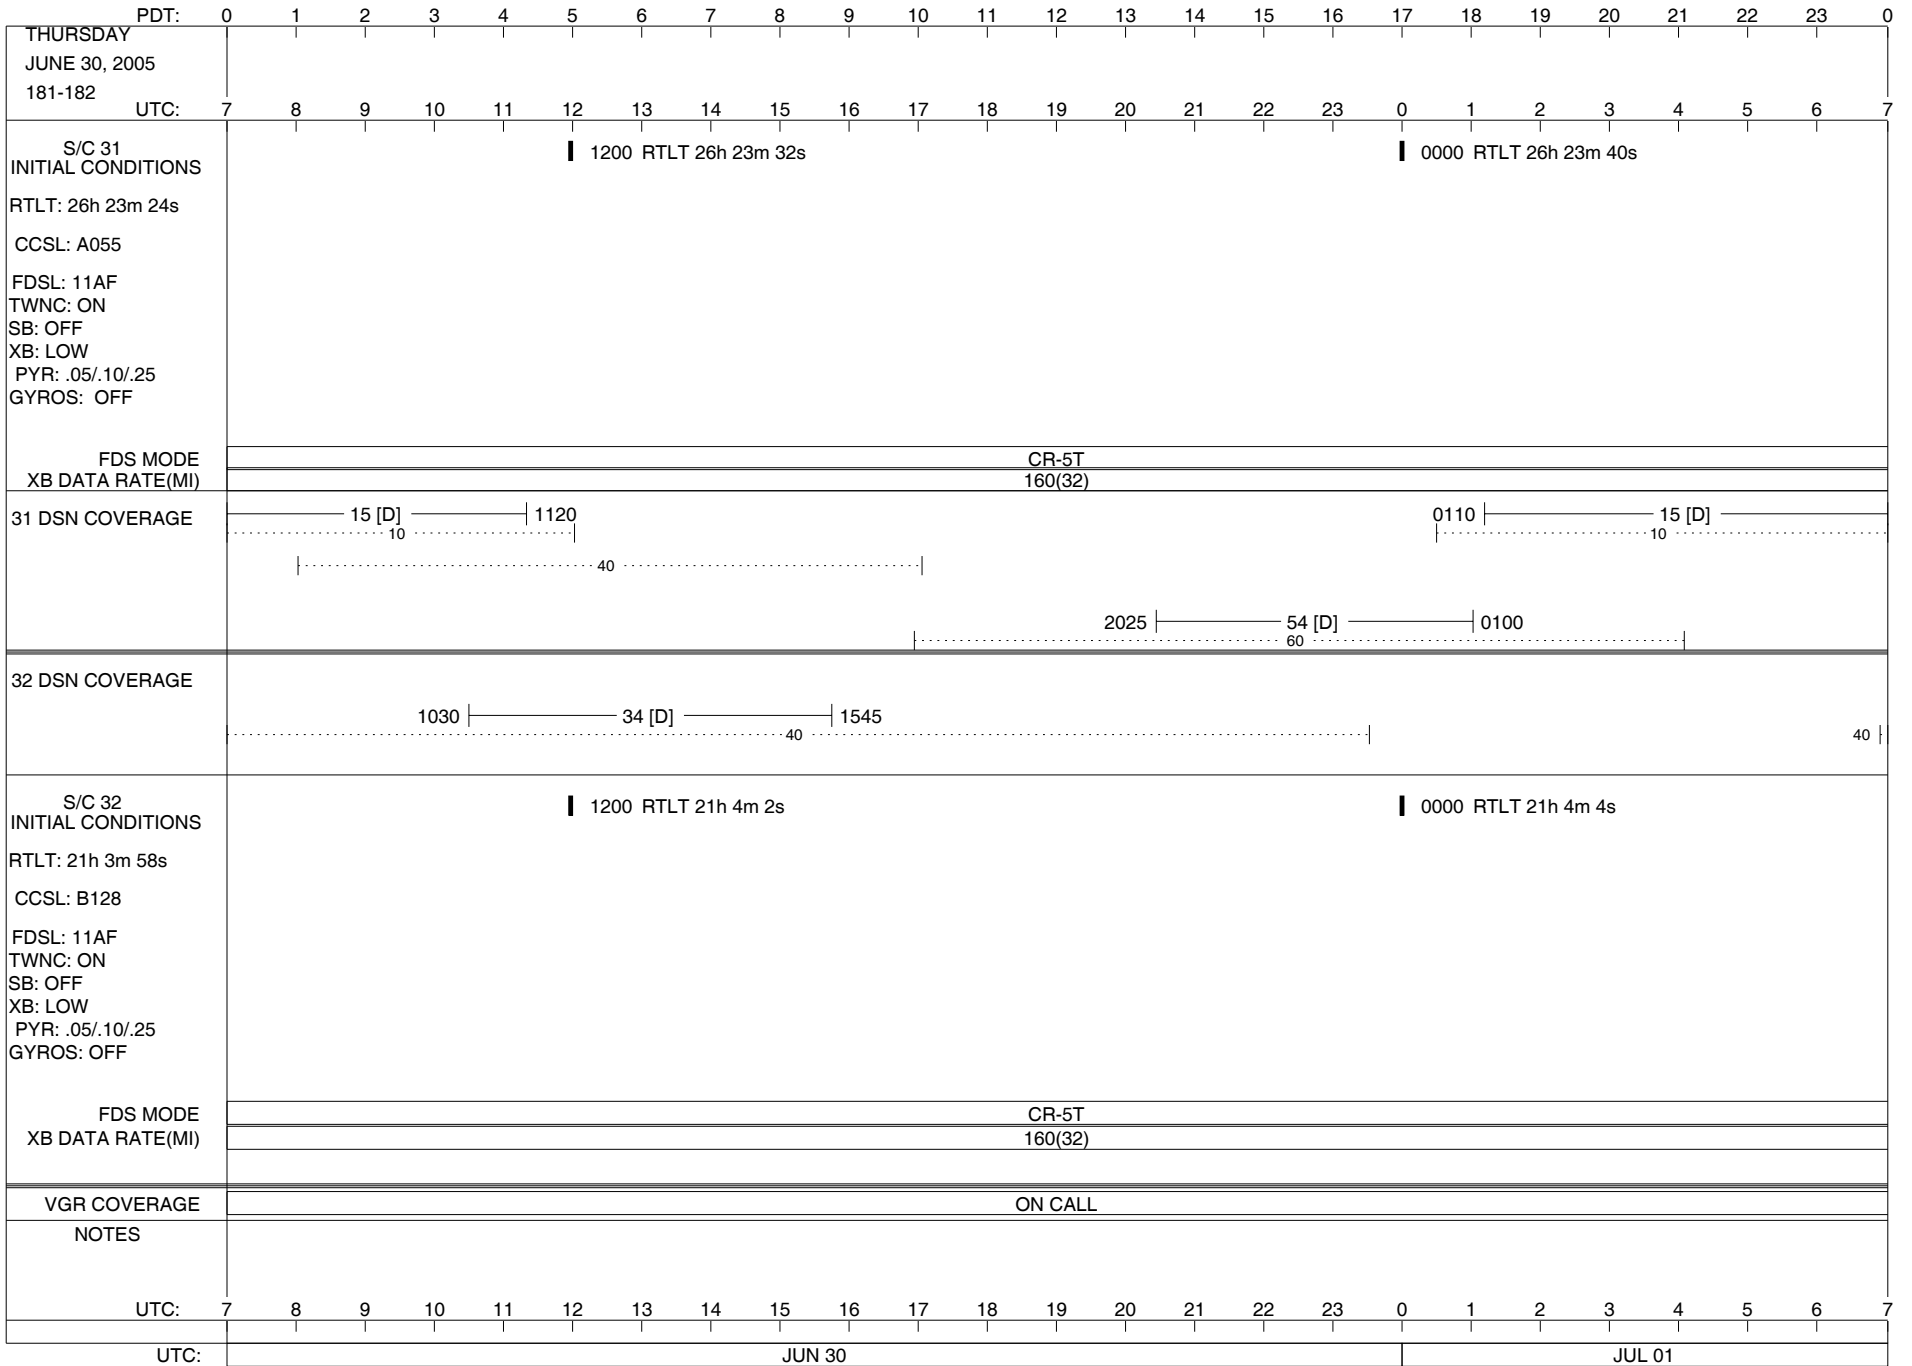

ISSUE DATE: 06/22/05 16:47