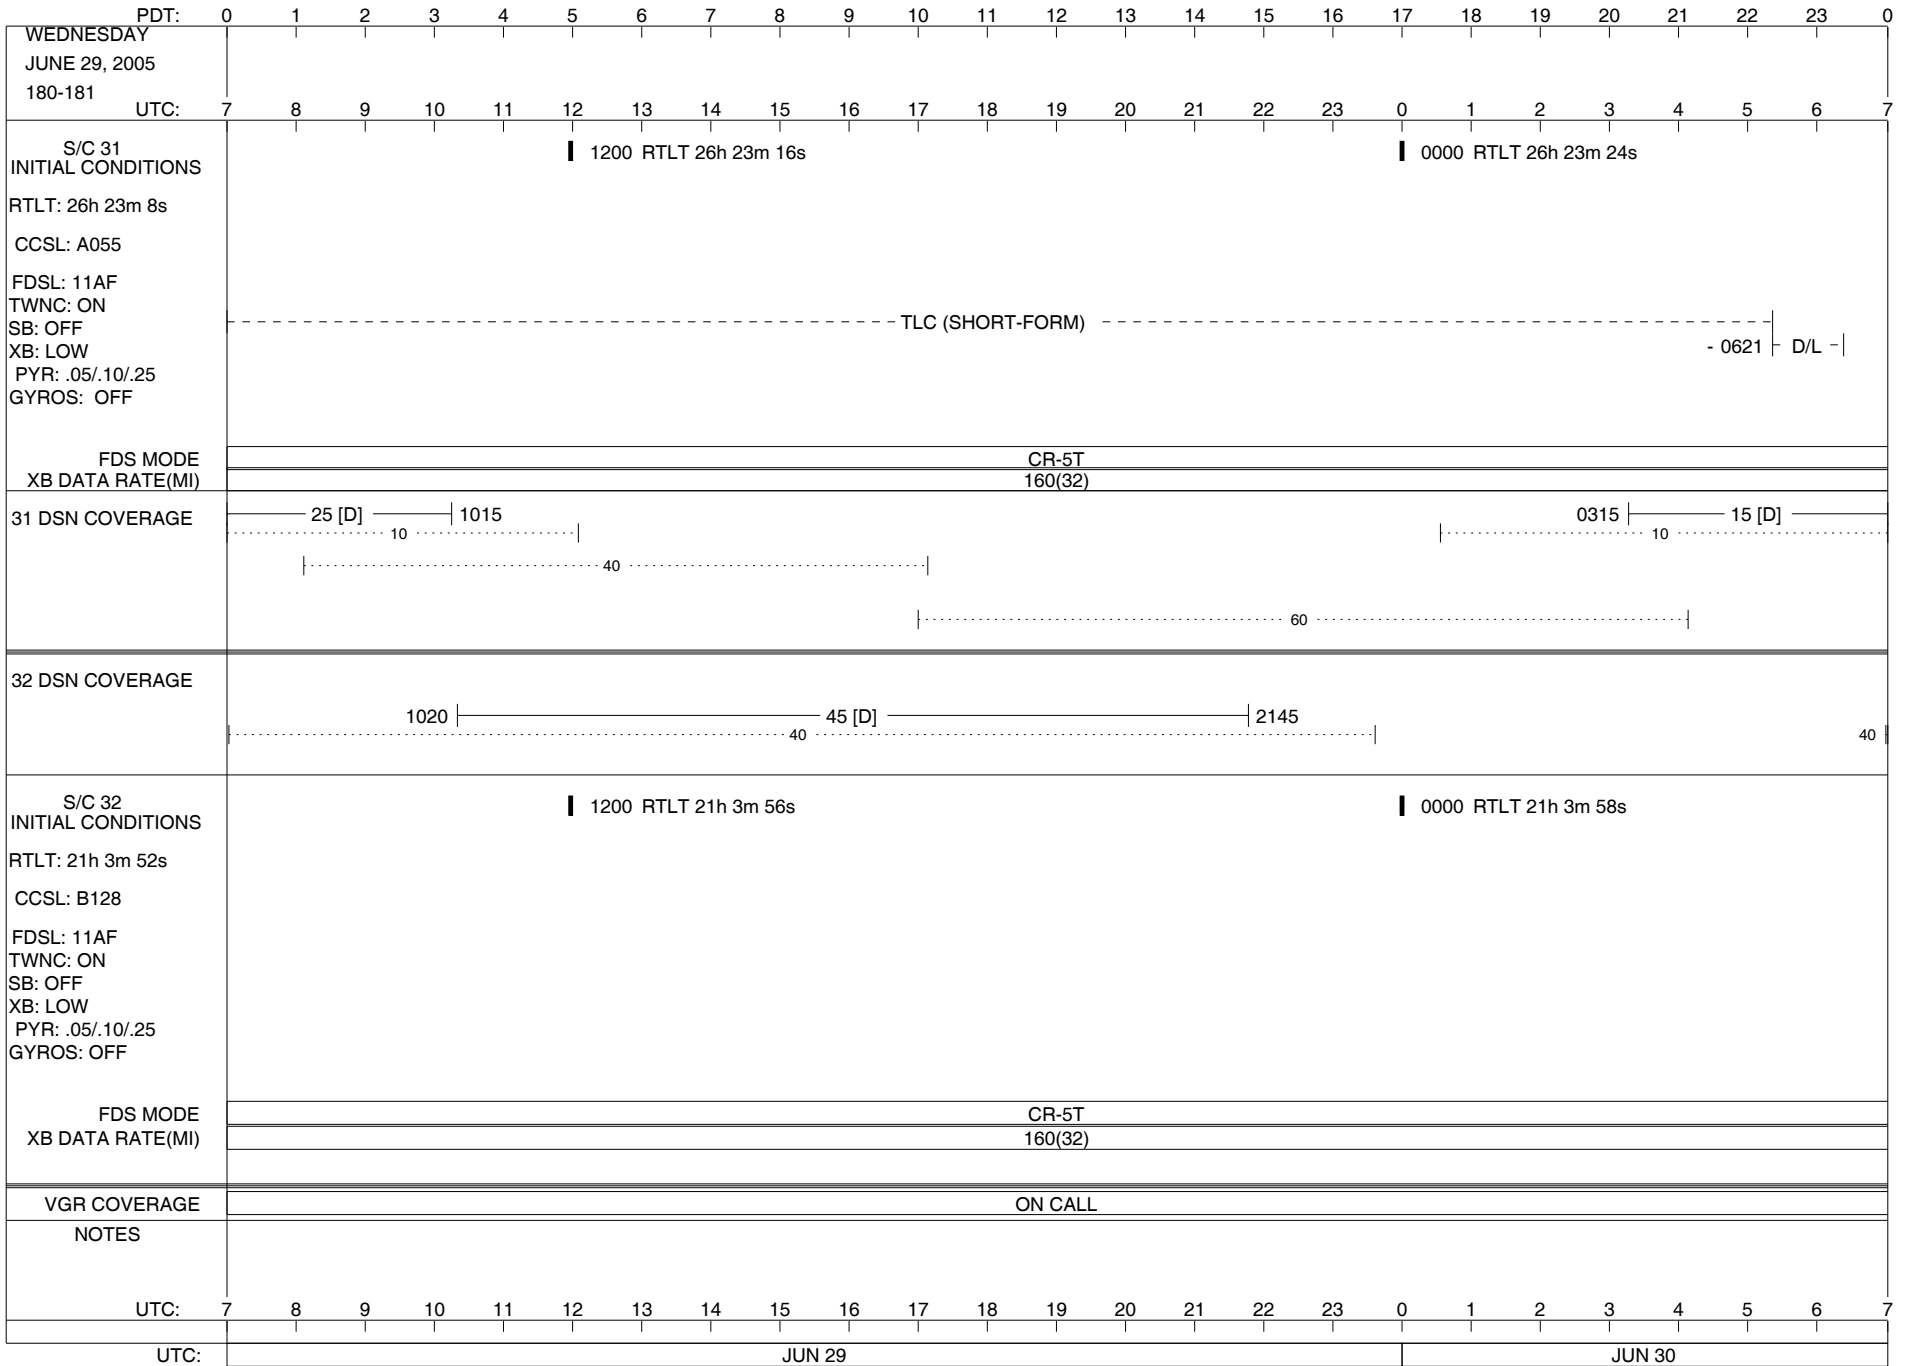

ISSUE DATE: 06/22/05 16:47