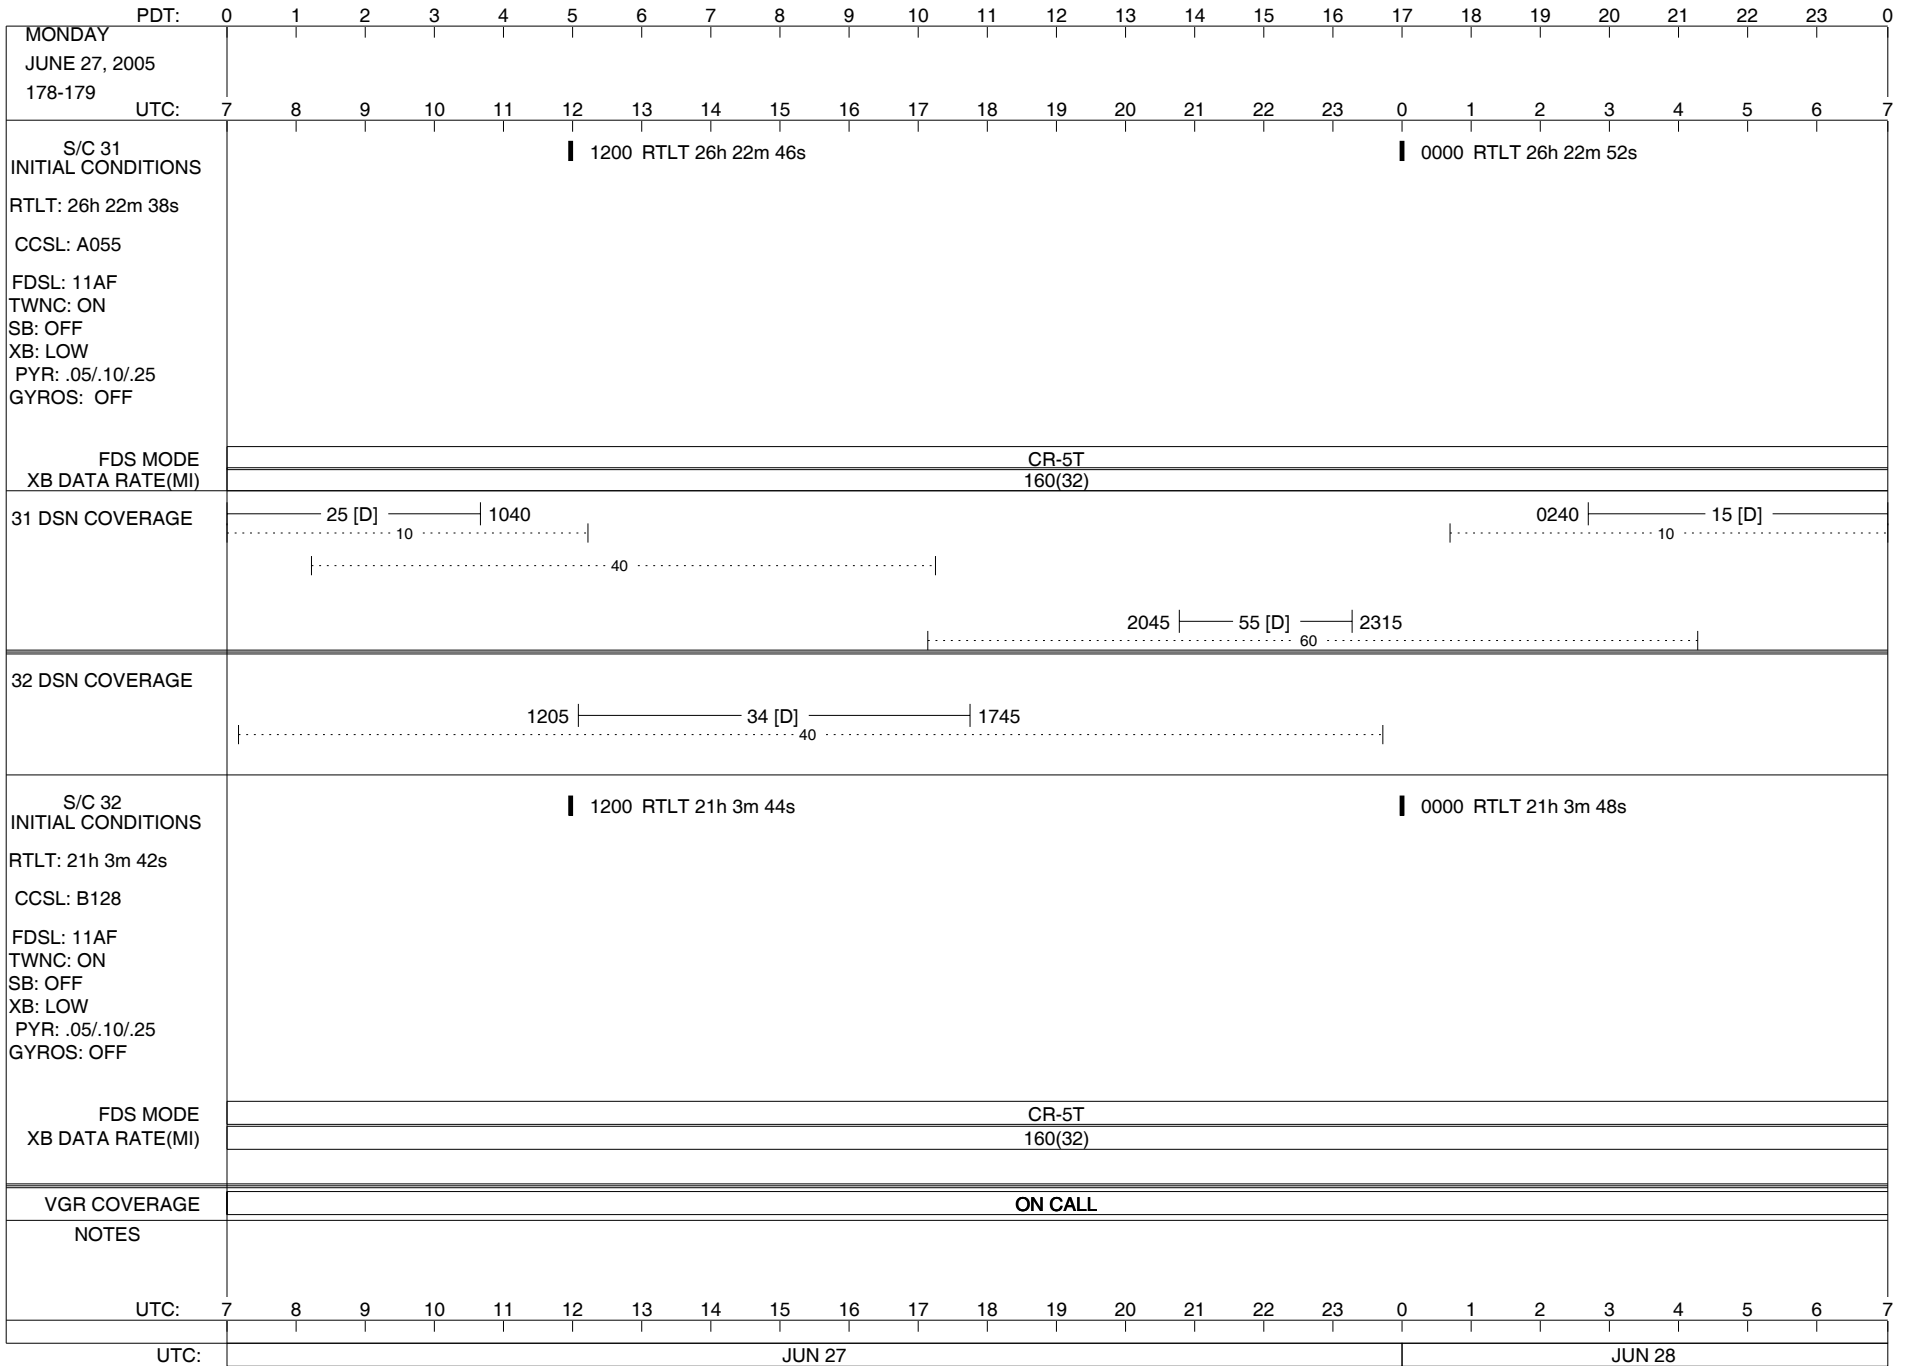

ISSUE DATE: 06/22/05 16:47