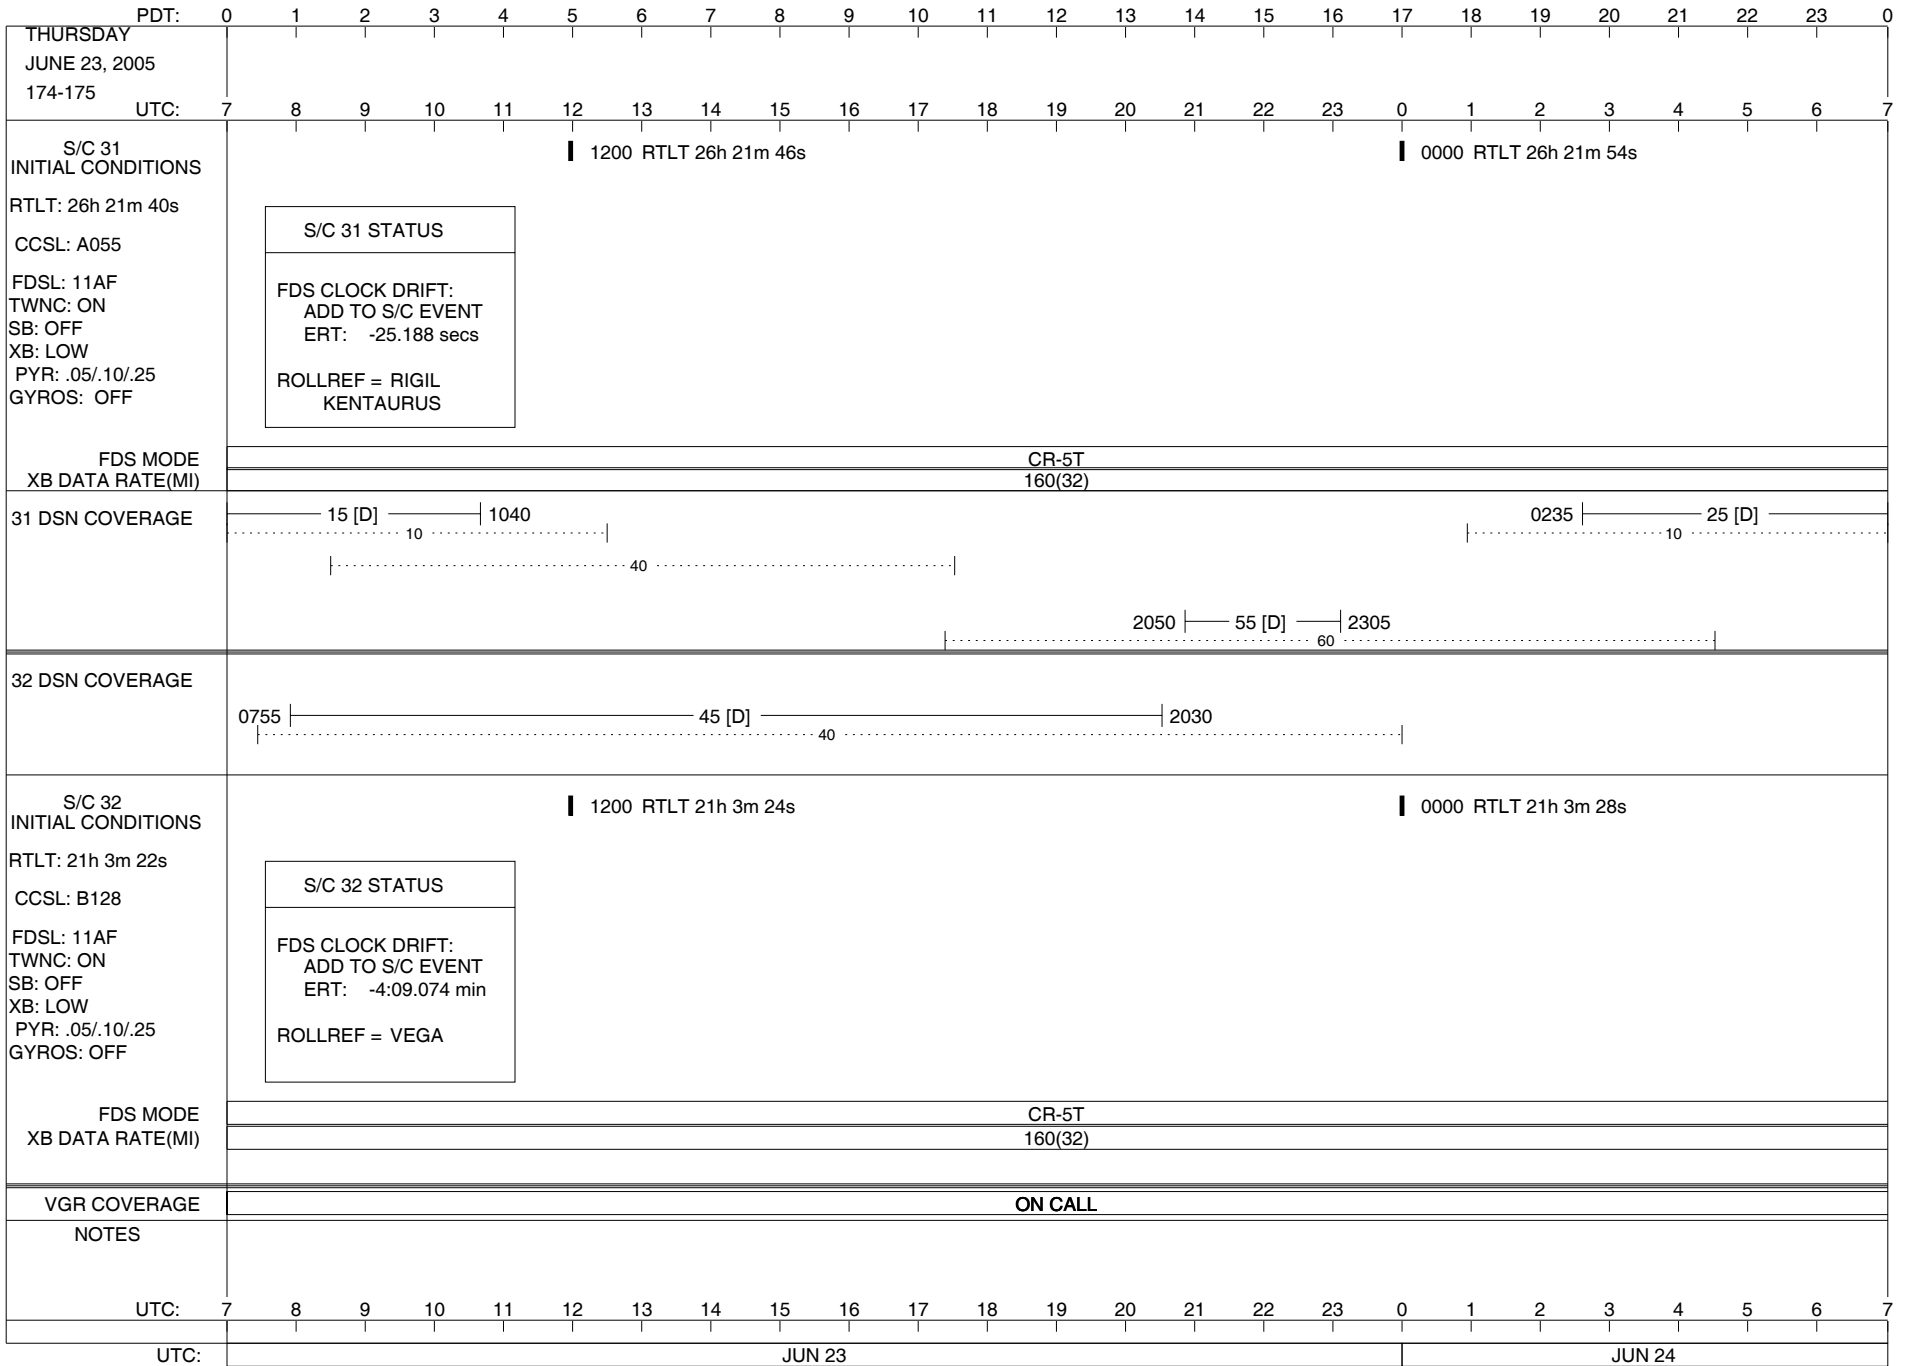

ISSUE DATE: 06/22/05 16:47