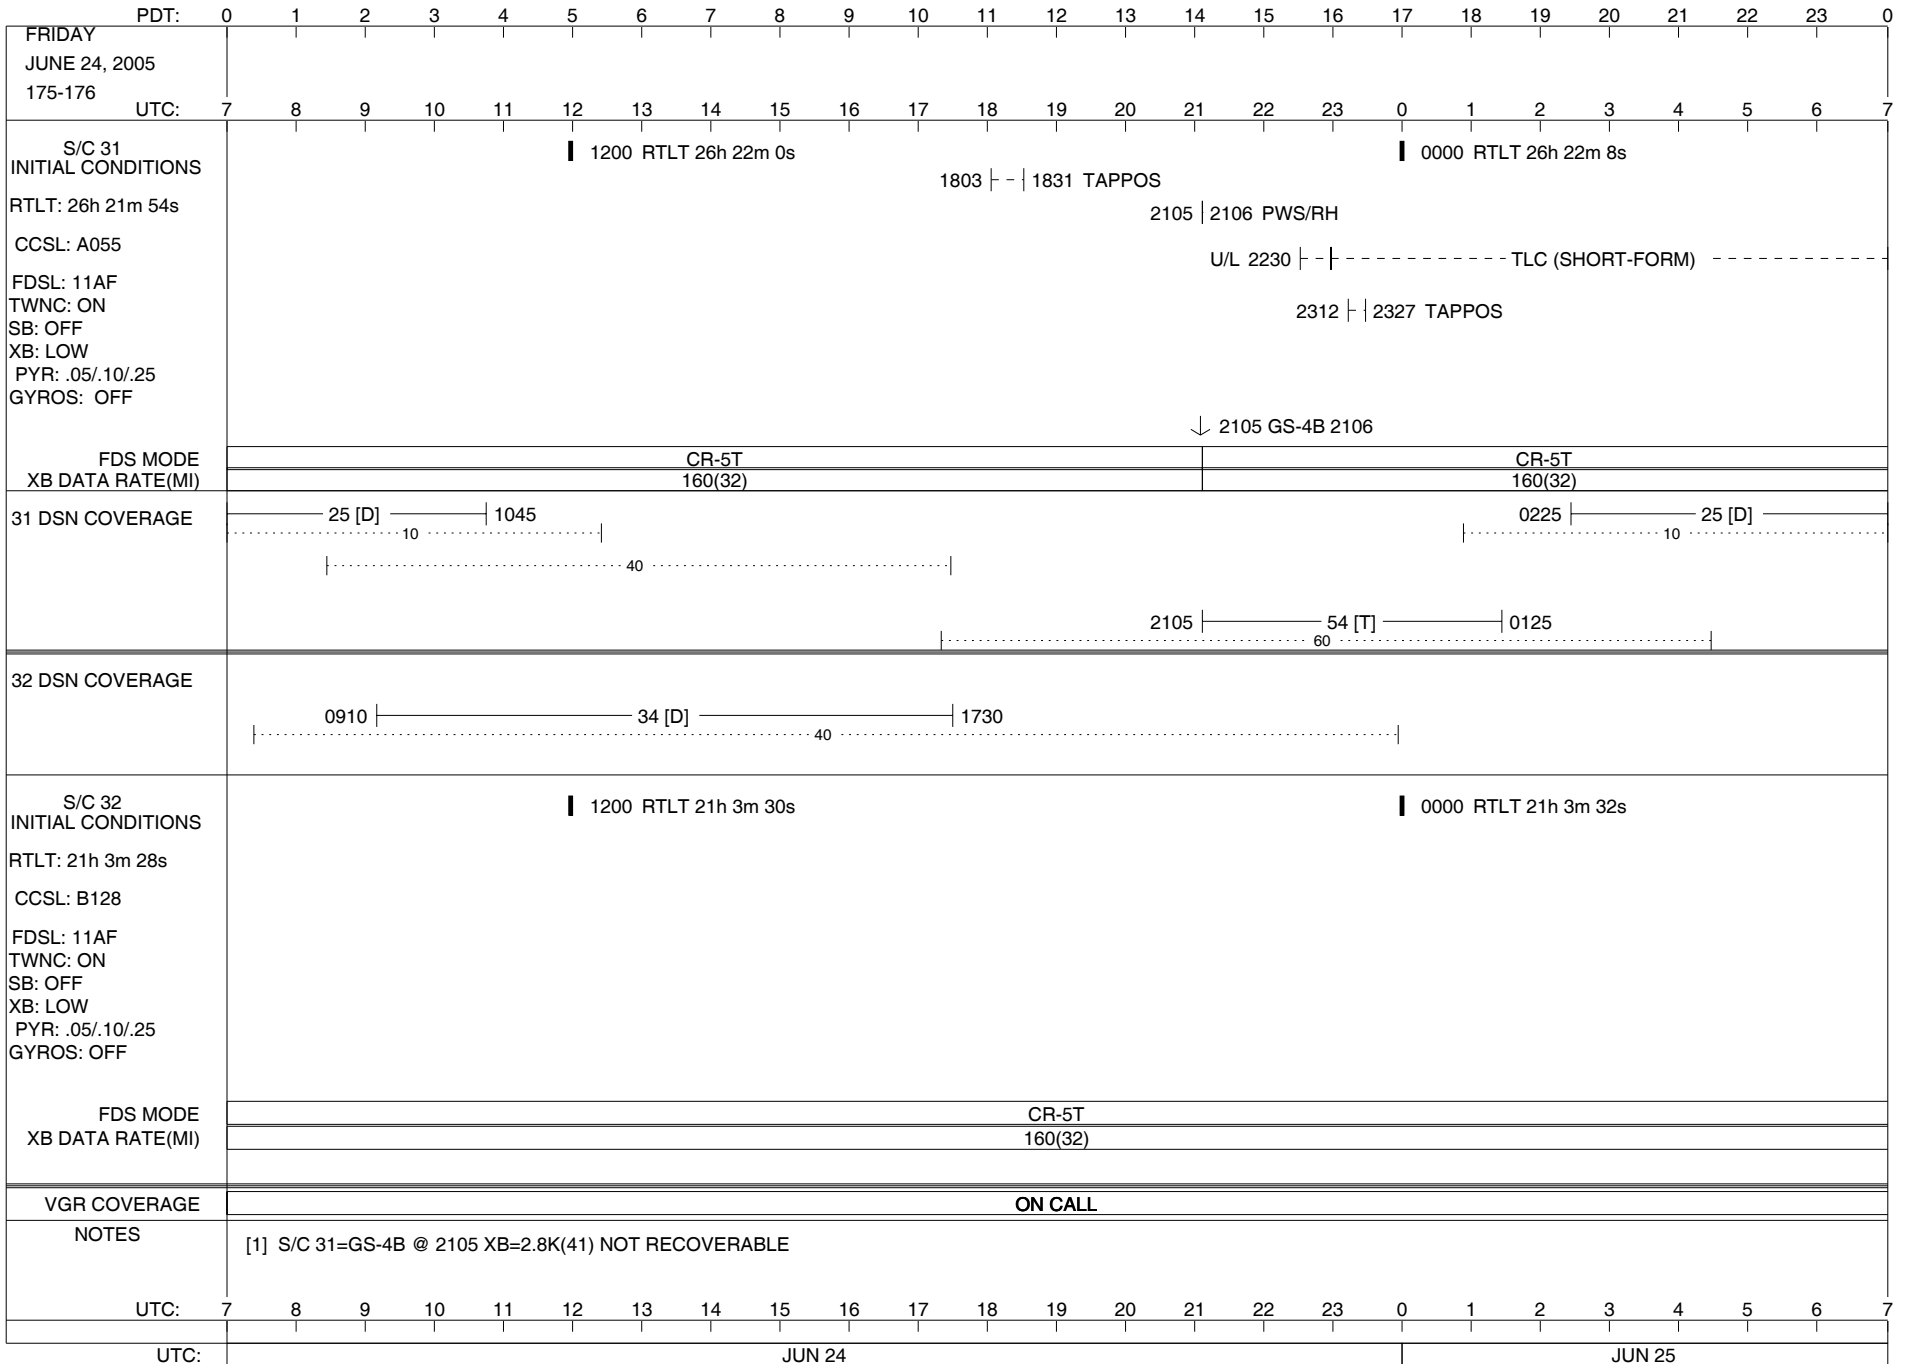

ISSUE DATE: 06/22/05 16:47