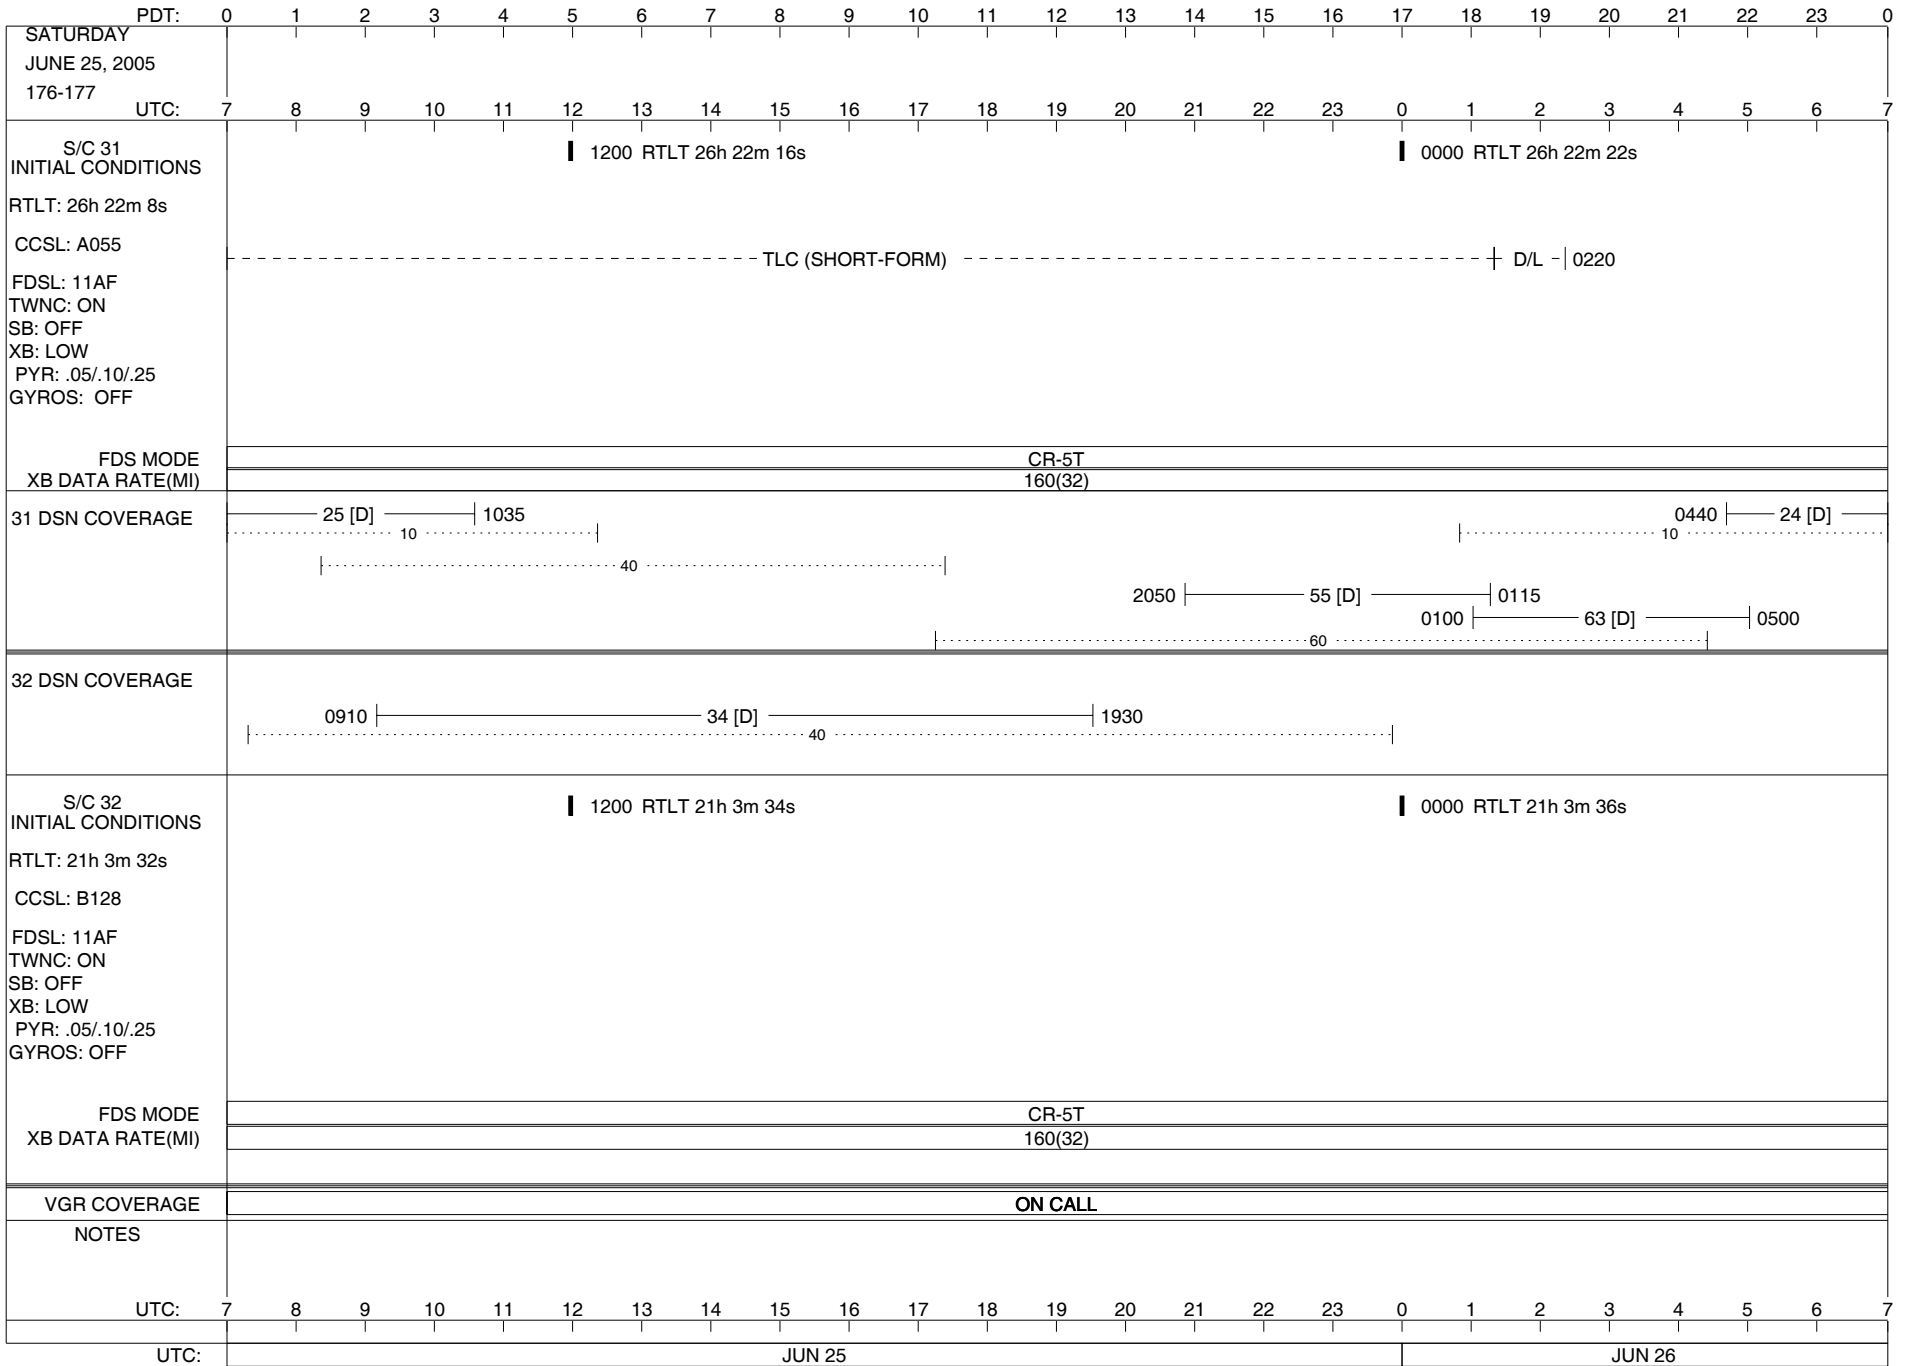

ISSUE DATE: 06/22/05 16:47