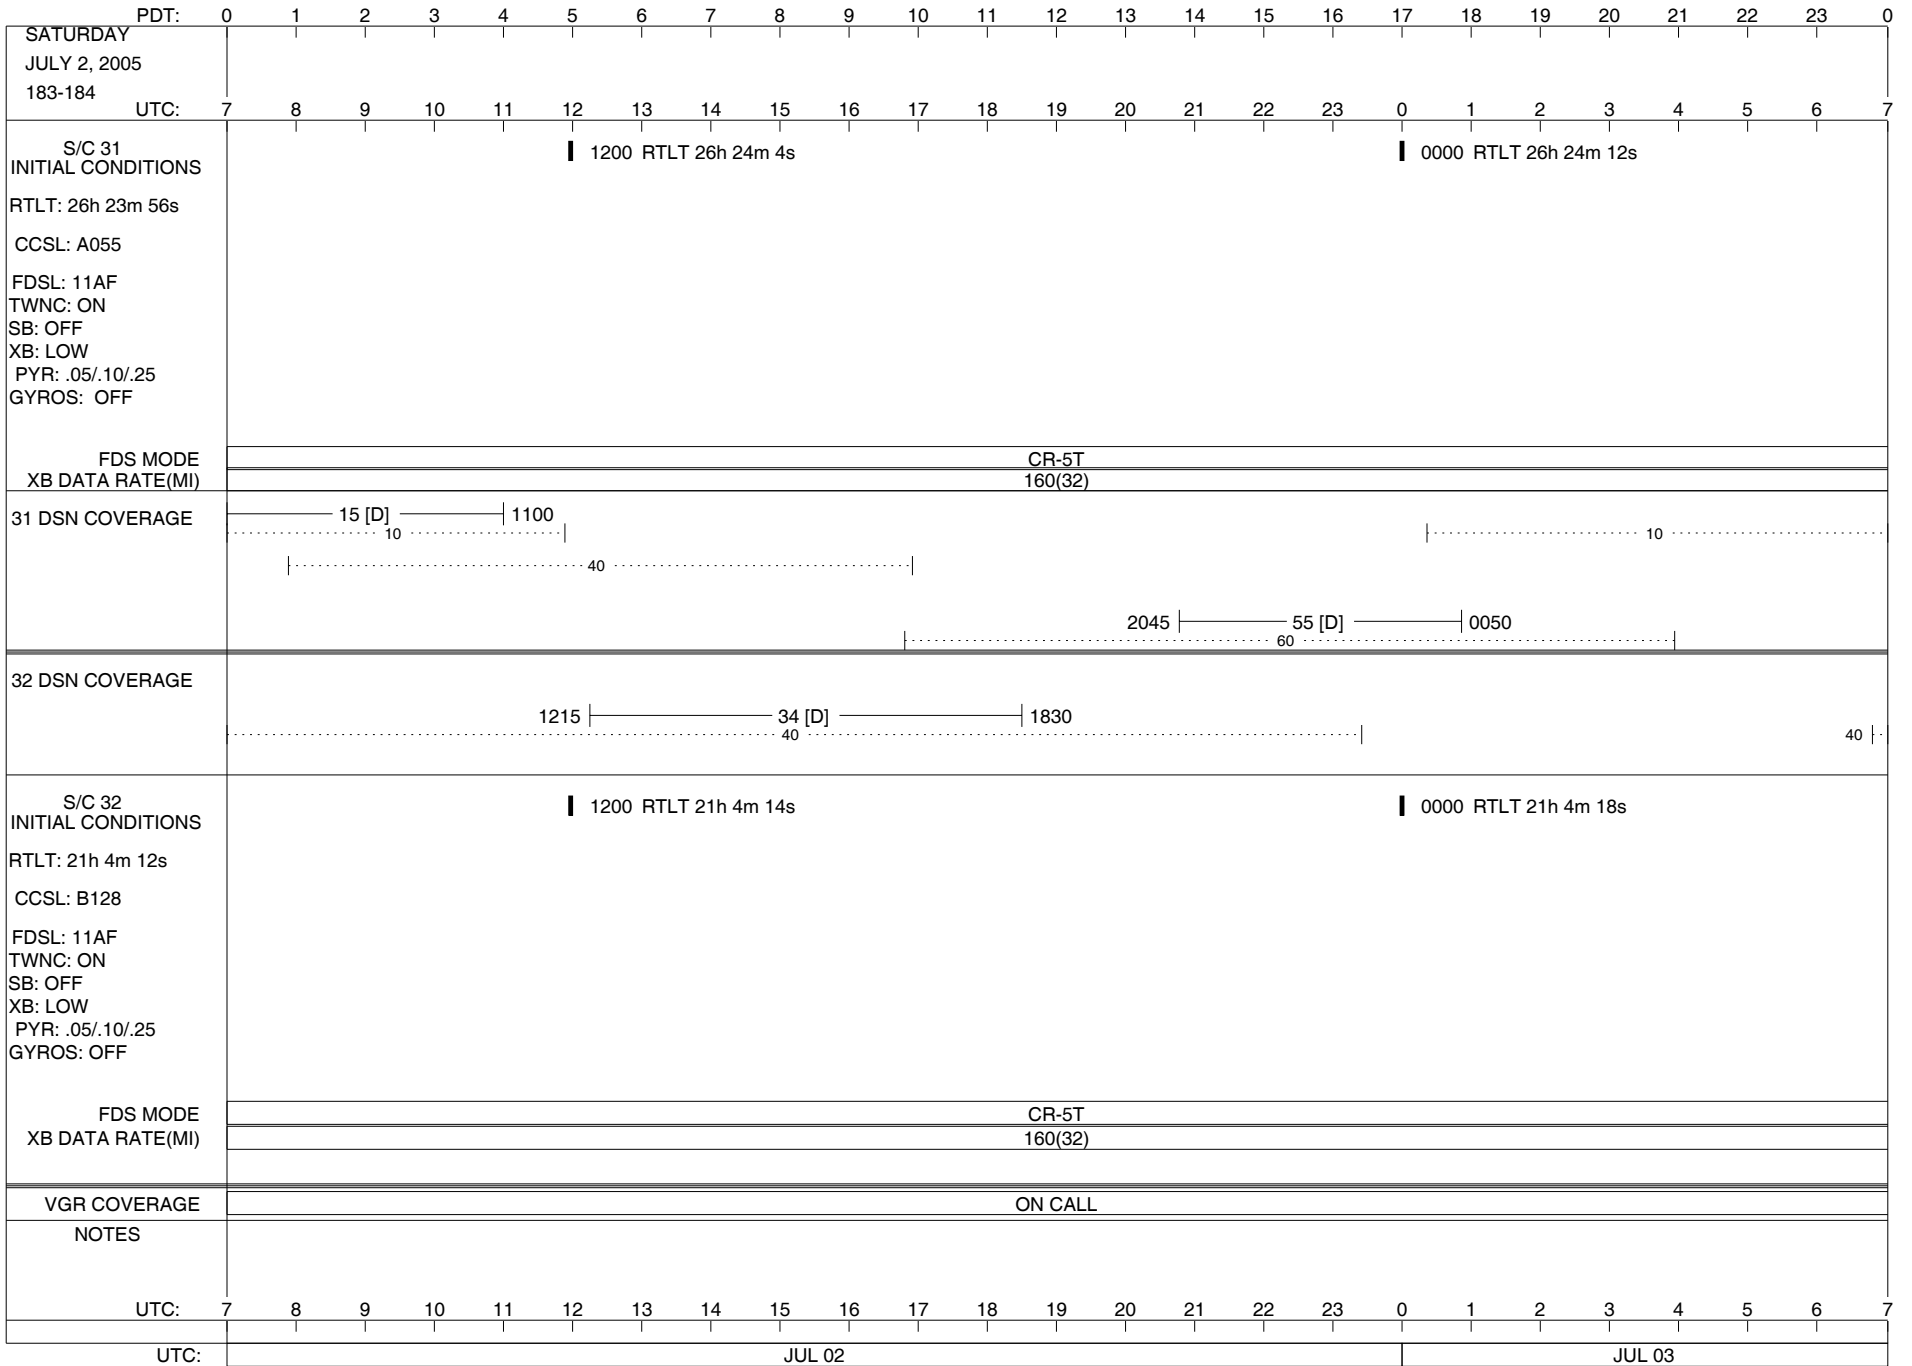

ISSUE DATE: 06/22/05 16:47

ISSUE DATE: 06/22/05 16:47

SUNDAY
JULY 3, 2005
184-185

PDT: 0 1 2 3 4 5 6 7 8 9 10 11 12 13 14 15 16 17 18 19 20 21 22 23 0

UTC: 7 8 9 10 11 12 13 14 15 16 17 18 19 20 21 22 23 0 1 2 3 4 5 6 7

1200 RTLT 26h 24m 20s | 0000 RTLT 26h 24m 28s

1200 RTLT 21h 4m 22s | 0000 RTLT 21h 4m 24s

FDS MODE CR-5T
XB DATA RATE(MI) 160(32)

VGR COVERAGE ON CALL

NOTES

UTC: 7 8 9 10 11 12 13 14 15 16 17 18 19 20 21 22 23 0 1 2 3 4 5 6 7