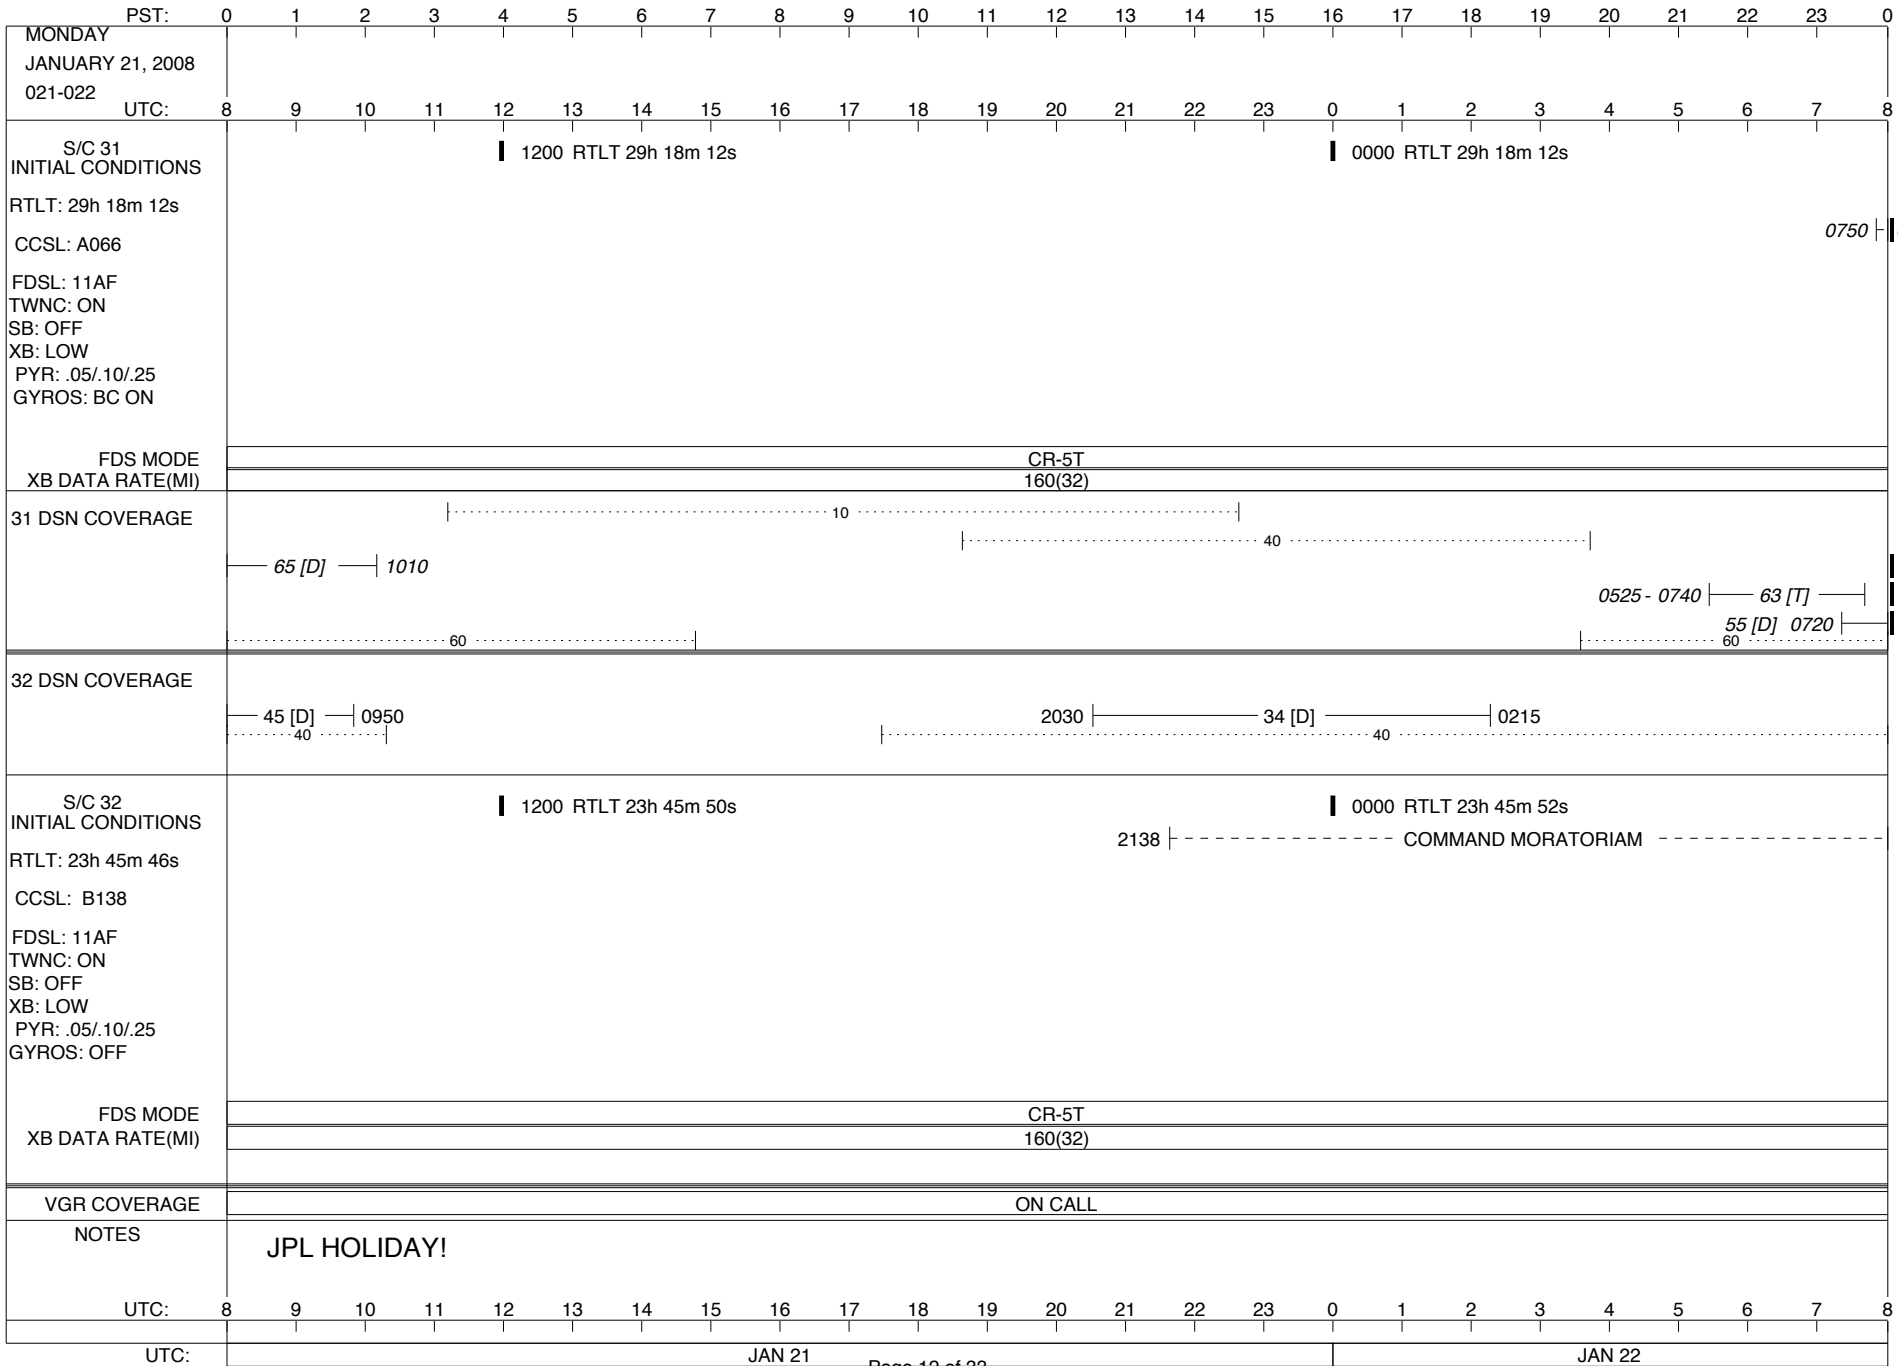

0750 U/L

2138 COMMAND MORATORIUM