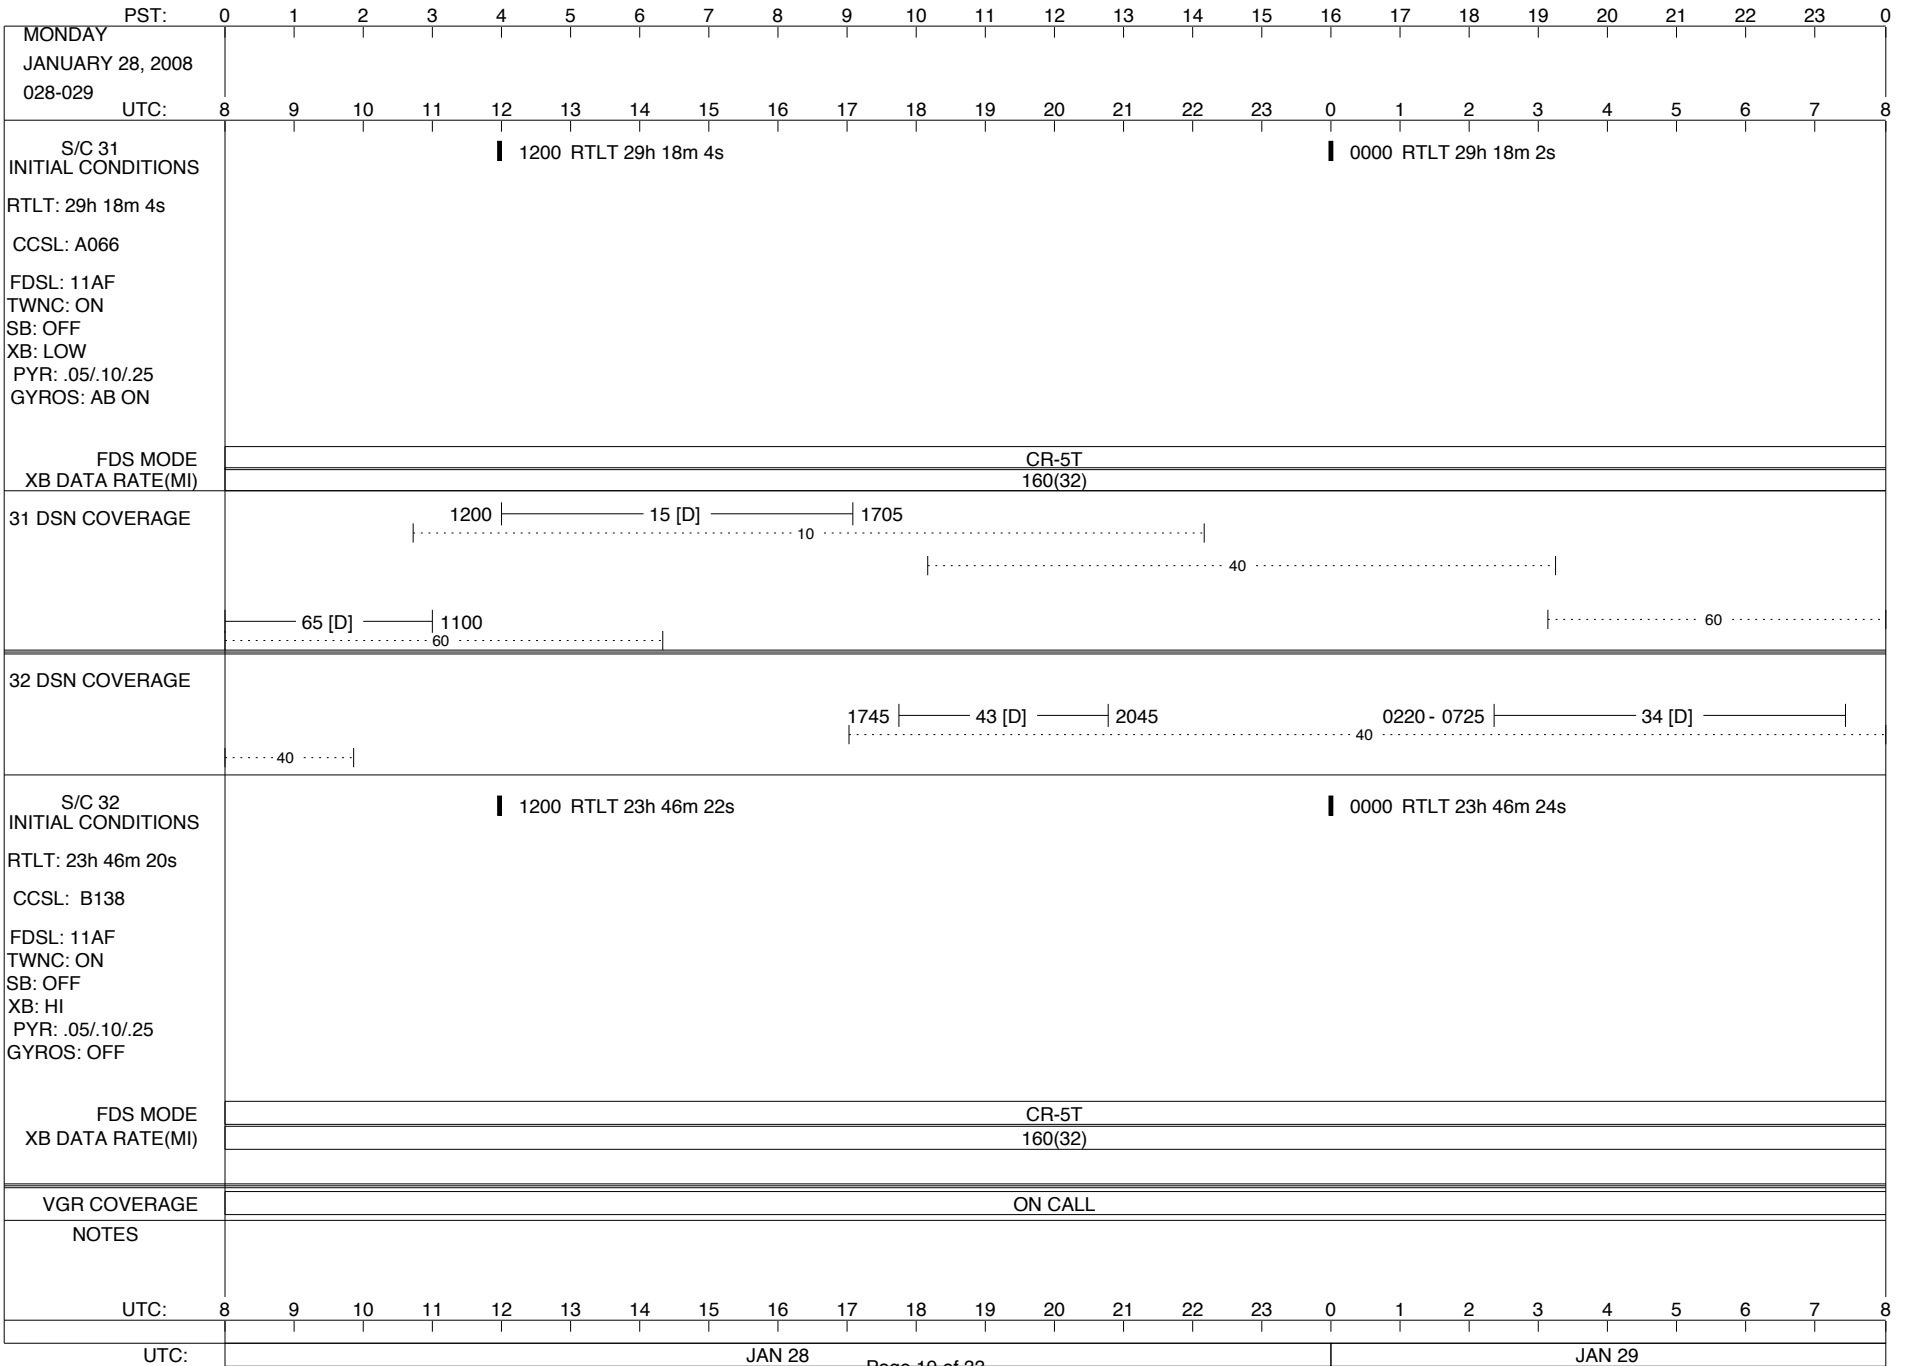

ISSUE DATE: 01/22/08 17:49