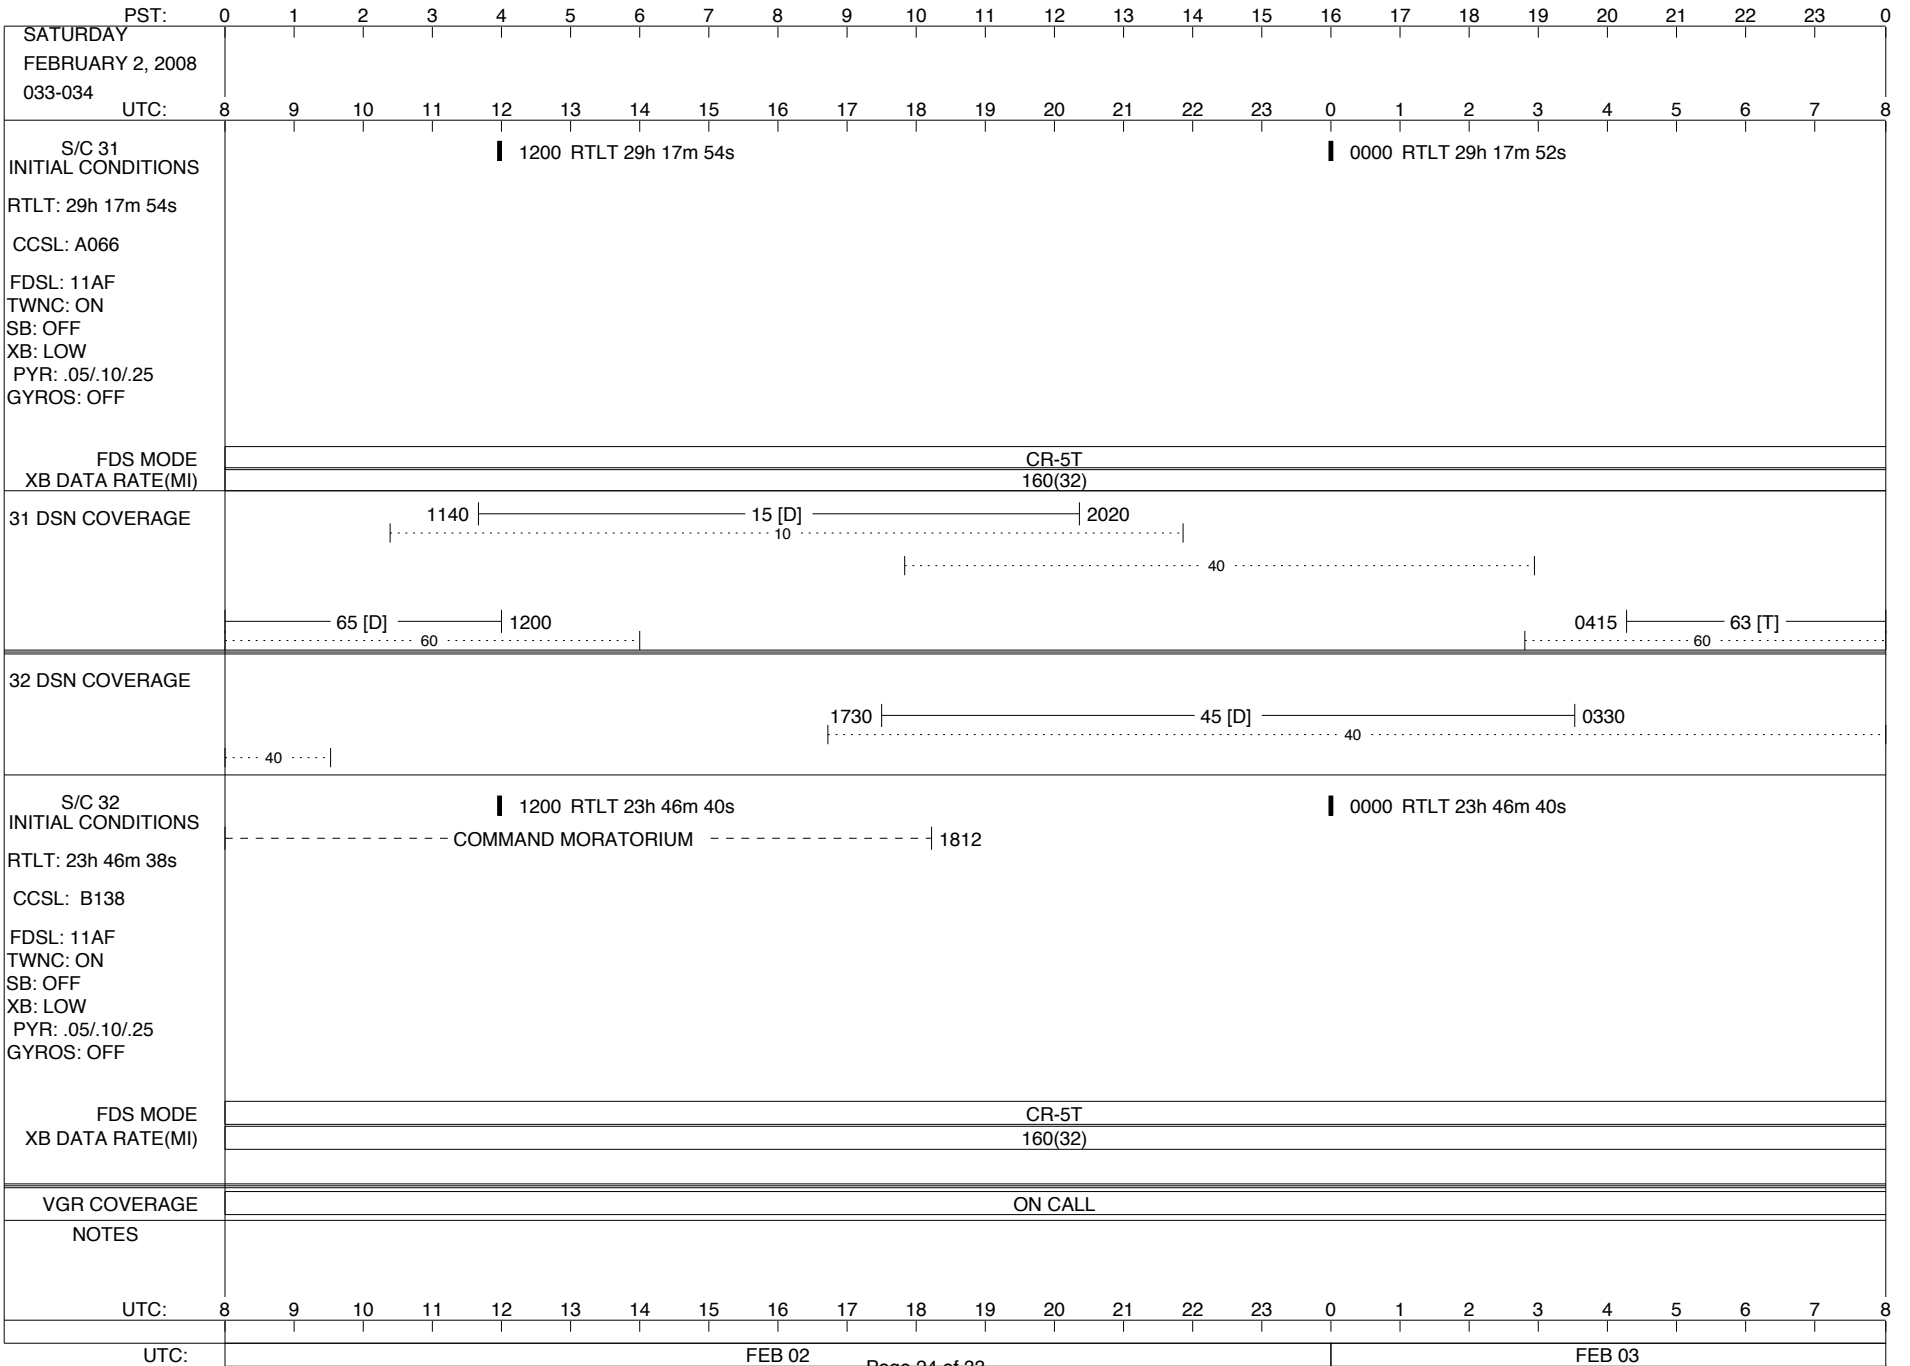

ISSUE DATE: 01/22/08 17:49