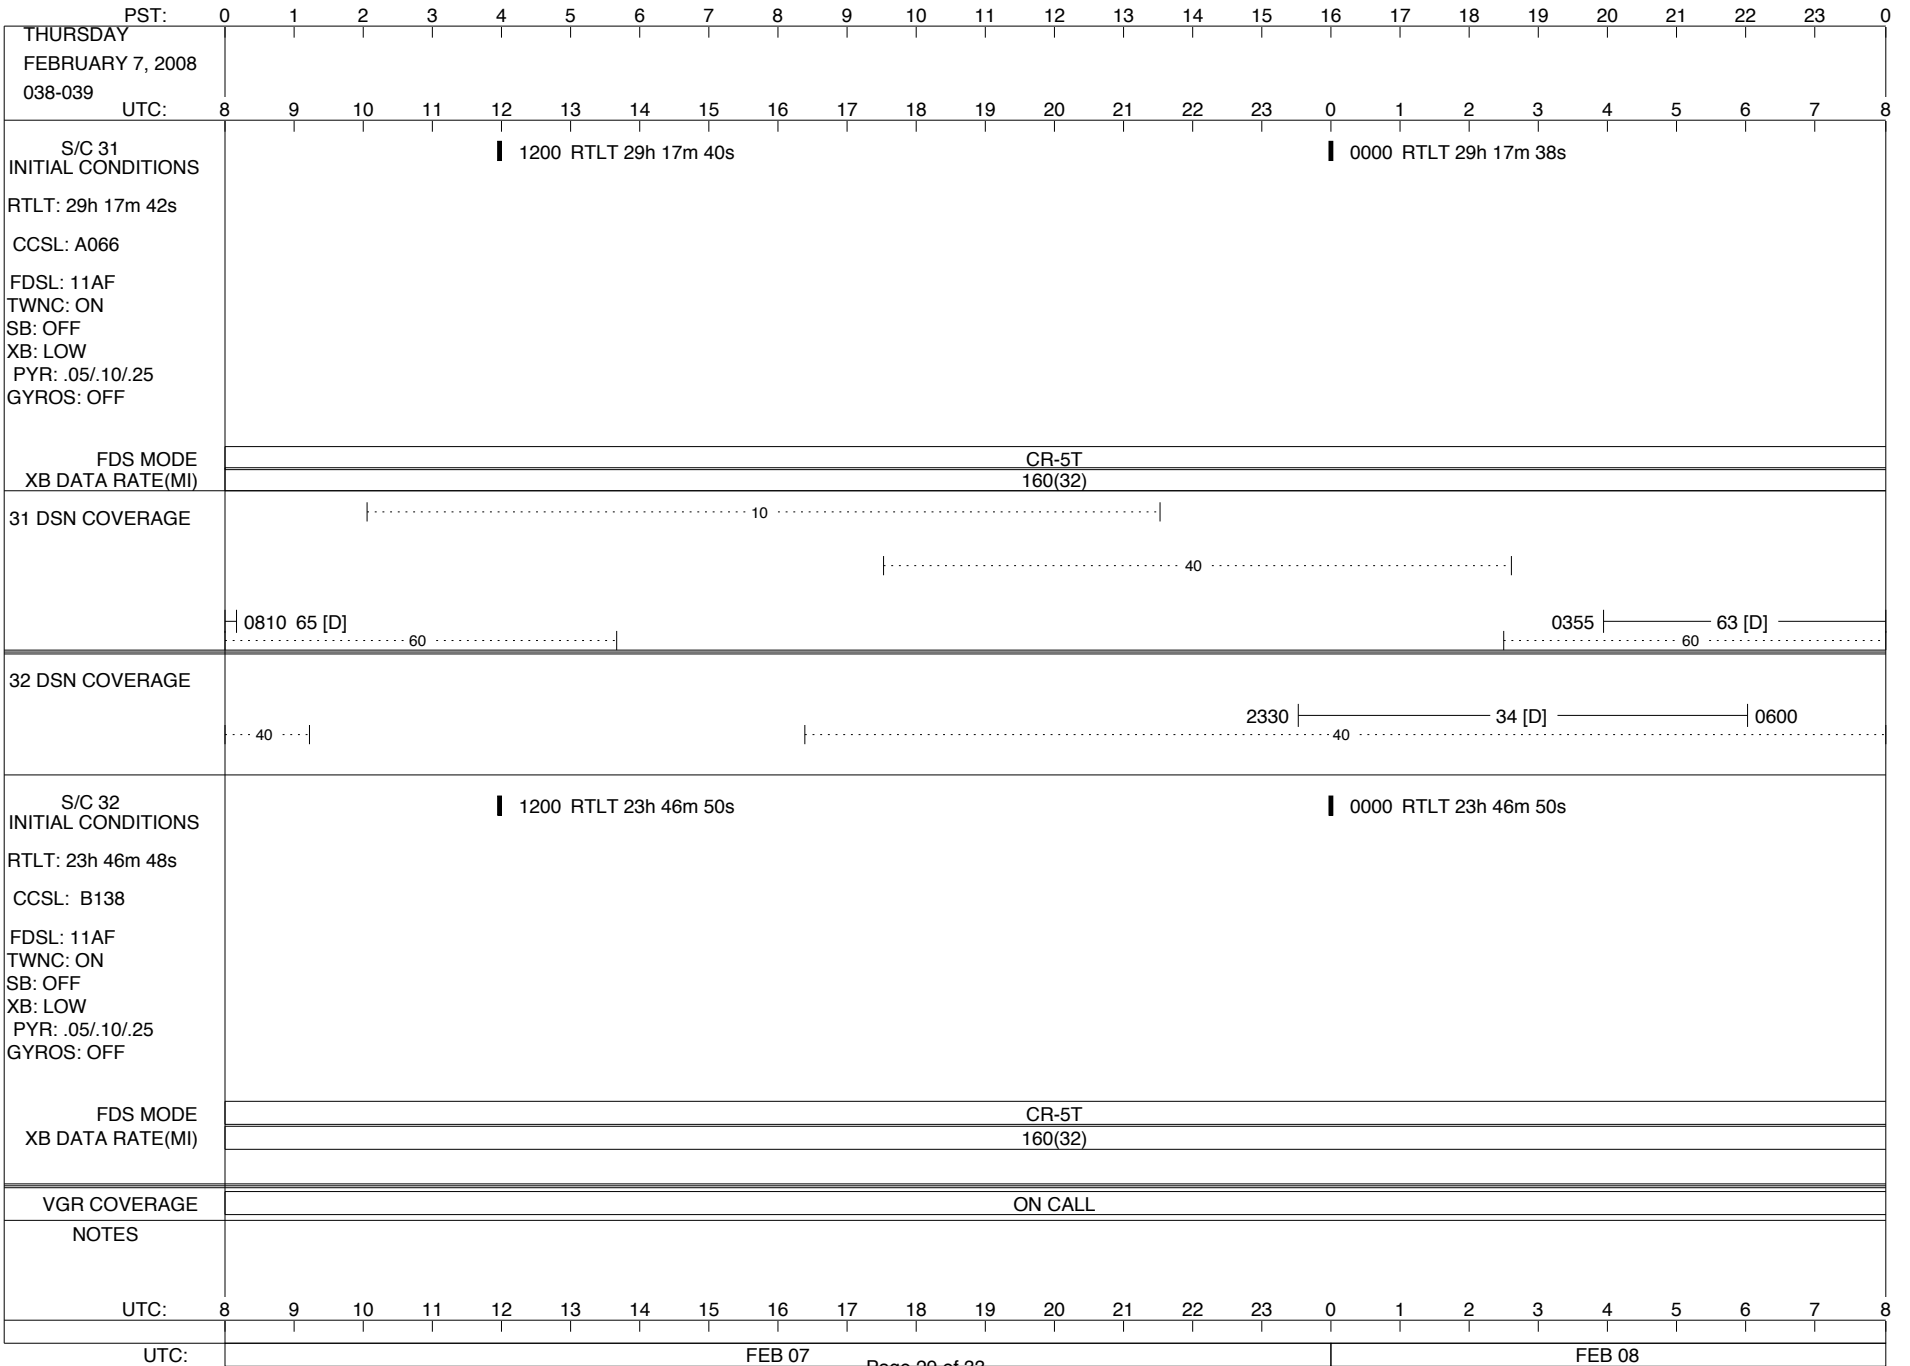

ISSUE DATE: 01/22/08 17:49