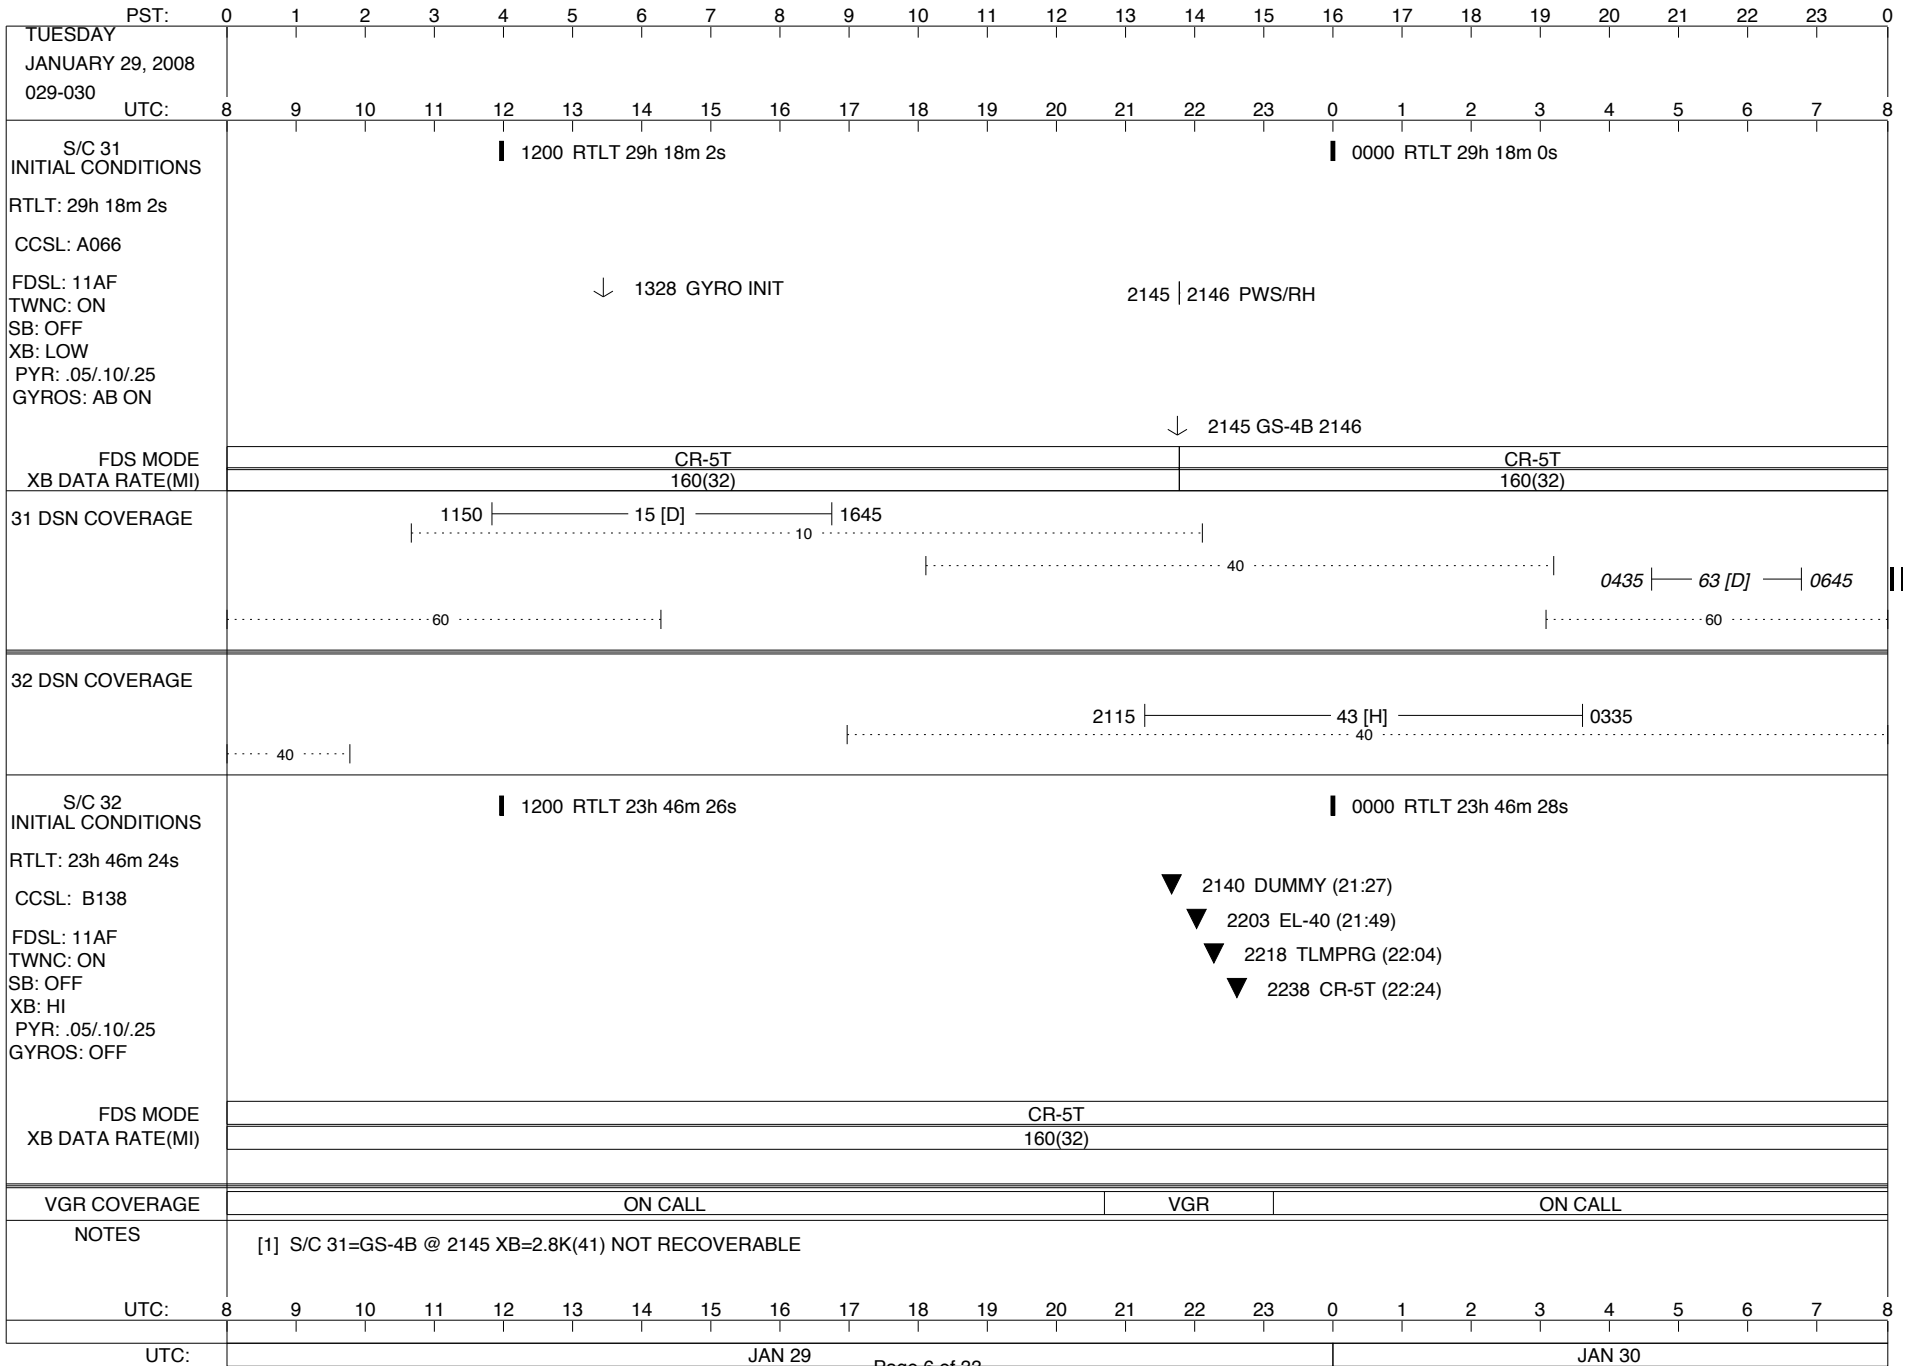

ISSUE DATE: 02/20/08 15:05

ISSUE DATE: 02/20/08 15:05

ISSUE DATE: 02/20/08 15:05

PST:	0	1	2	3	4	5	6	7	8	9	10	11	12	13	14	15	16	17	18	19	20	21	22	23	0
WEDNESDAY JANUARY 30, 2008 030-031																									
UTC:	8	9	10	11	12	13	14	15	16	17	18	19	20	21	22	23	0	1	2	3	4	5	6	7	8
S/C 31 INITIAL CONDITIONS RTLTL: 29h 18m 0s CCSL: A066 FDSL: 11AF TWNC: ON SB: OFF XB: LOW PYR: .05/.10/.25 GYROS: AB ON	█ 1200 RTLTL 29h 18m 0s												█ 0000 RTLTL 29h 18m 0s												
FDS MODE XB DATA RATE(MI)													CR-5T 160(32)												
31 DSN COVERAGE	<p>1155 ----- 15 [D] ----- 1800 ----- 10 ----- ----- 40 ----- ----- 60 ----- ----- 0440 ----- 65 [D] ----- ----- 60 ----- </p>																								
32 DSN COVERAGE	<p>..... ----- 40 ----- ----- 1900 ----- 43 [D] ----- 40 ----- 0155 ----- 40 ----- </p>																								
S/C 32 INITIAL CONDITIONS RTLTL: 23h 46m 28s CCSL: B138 FDSL: 11AF TWNC: ON SB: OFF XB: HI PYR: .05/.10/.25 GYROS: OFF	█ 1200 RTLTL 23h 46m 30s												IMPLEMENT ECR 105775 2105 2114 * 2149 EL-40 ↓ * * TLMPRG 2205 ↓ * * CR-5T 2224 ↓ * * 0015 EH-12 ↓ AACS MRO 0030 0050 CCS MRO 0050 0101 CCS MRO 0101 0114 ↓ 0114 CR-5T												
FDS MODE XB DATA RATE(MI)	CR-5T 160(32)												CR-5T 160(32)				CR-5T 160(32)								
VGR COVERAGE	ON CALL								VGR								ON CALL								
NOTES	[1] S/C 32=EL-40 @ 2149 XB=40(30) [2] S/C 32=CR-5T @ 2224 XB=160(32)												[3] S/C 32=EH-12 @ 0015 XB=1.2K(39) [4] S/C 32=CR-5T @ 0114 XB=160(32)												
UTC:	8	9	10	11	12	13	14	15	16	17	18	19	20	21	22	23	0	1	2	3	4	5	6	7	8
UTC:	JAN 30												JAN 31												