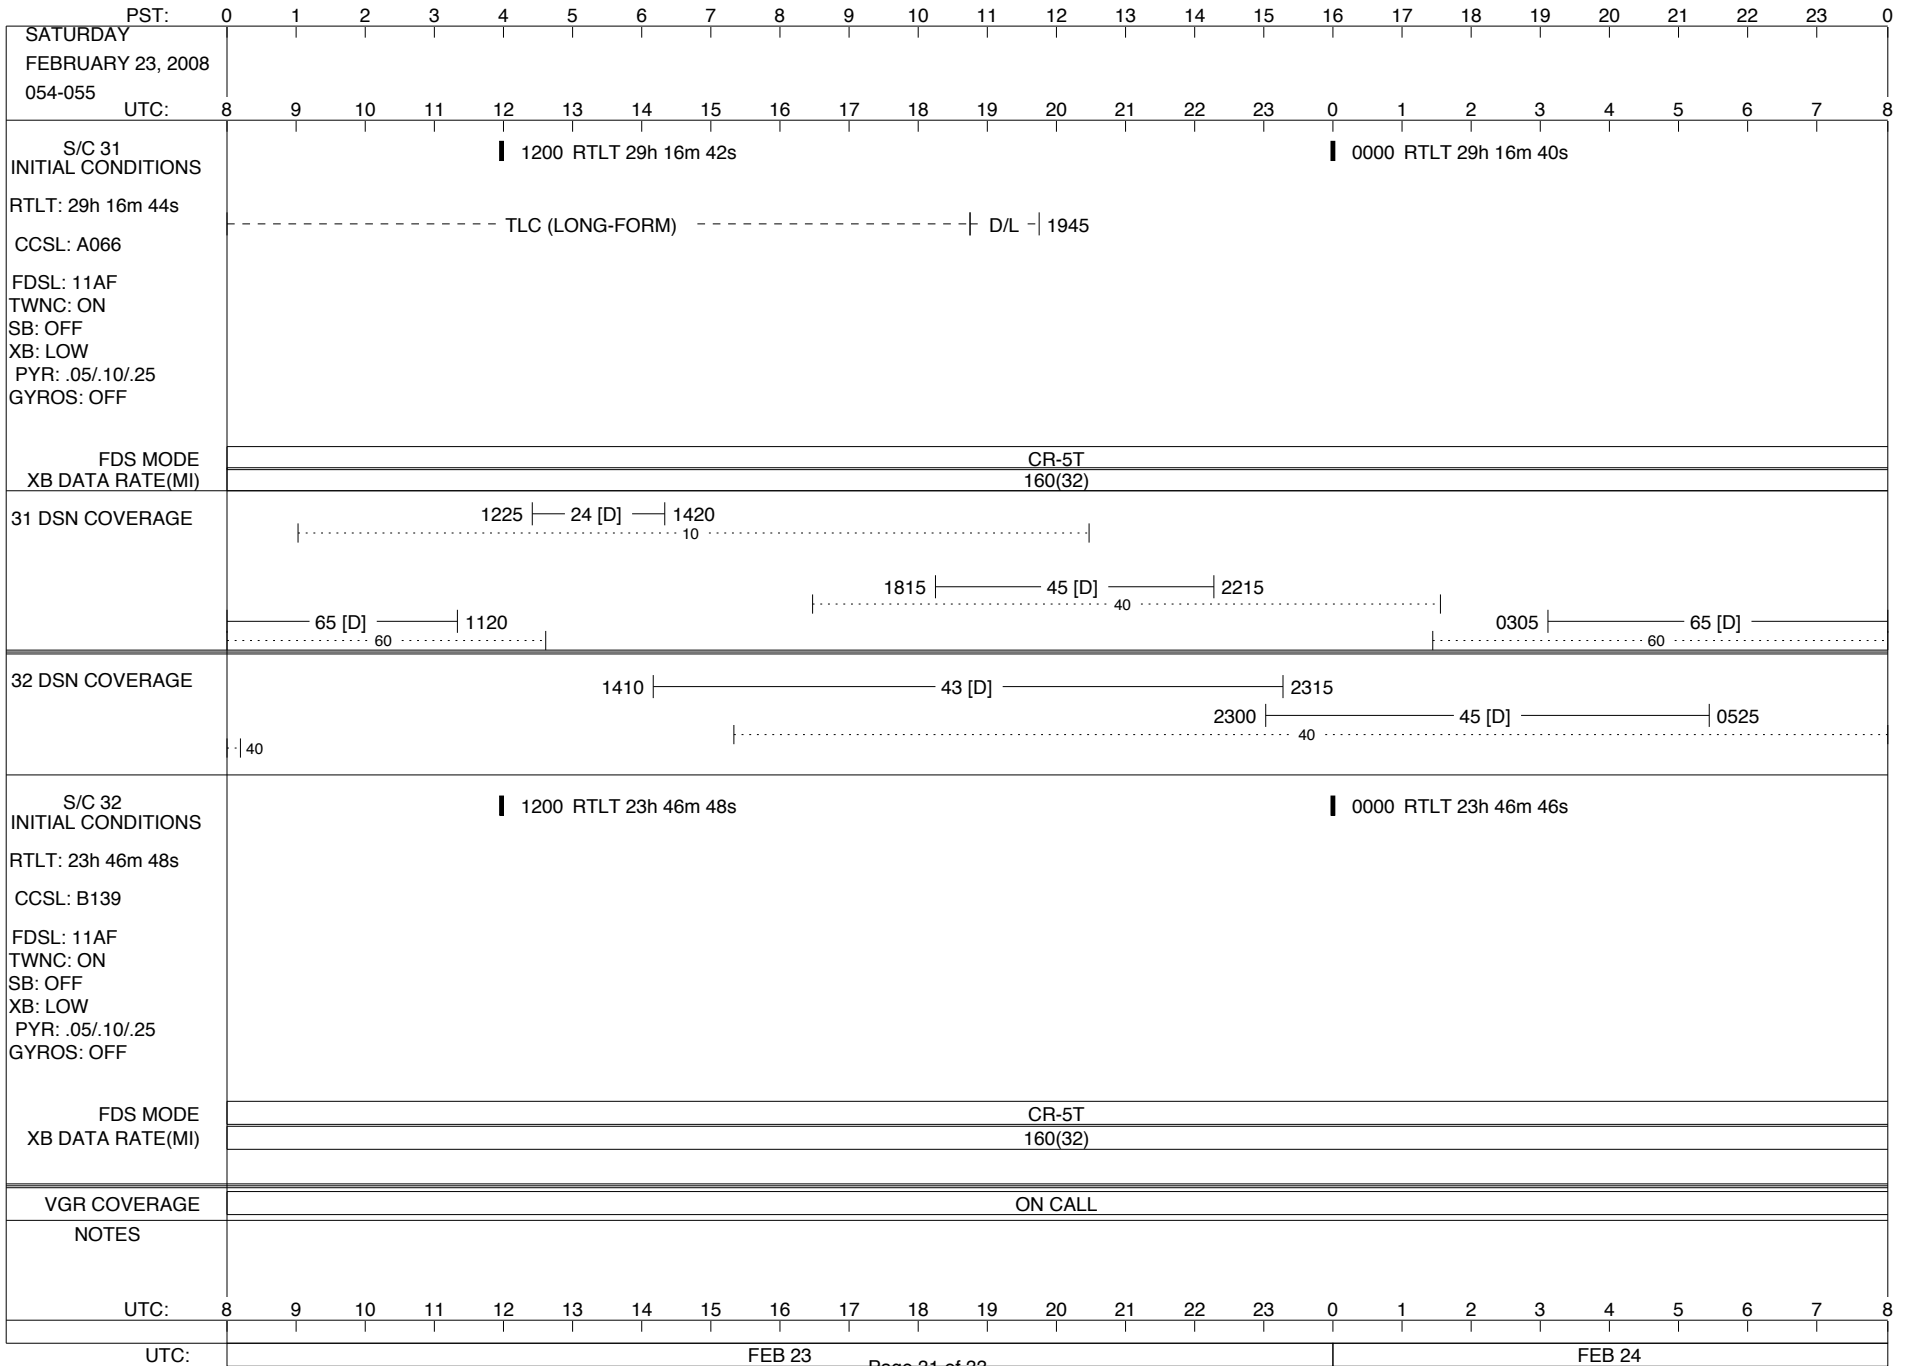

VOYAGER

Space Flight Operations Schedule (SFOS)

Issue Date: January 23, 2008

For the Period: 01/24/08 to 02/25/08 (08-024 – 08-056)

DSN OPSCHIEF (1) 230-102

SCIENCE

FLIGHT TEAM (15) 600-100

DSOT (1) 230-102

1200 RTLTL 23h 46m 50s

0000 RTLTL 23h 46m 50s

↓ 1700 LINK TCM THRUSTERS FOR ATTITUDE CONTROL - ECR'S 37810 & 37859
1701 | 1702 AACS MRO'S

↓ 1800 PRA INST OFF

FDS MODE
XB DATA RATE(MI)

CR-5T
160(32)

VGR COVERAGE

ON CALL

VGR

ON CALL

NOTES

UTC: 8 9 10 11 12 13 14 15 16 17 18 19 20 21 22 23 0 1 2 3 4 5 6 7 8

UTC:

FEB 21

FEB 22