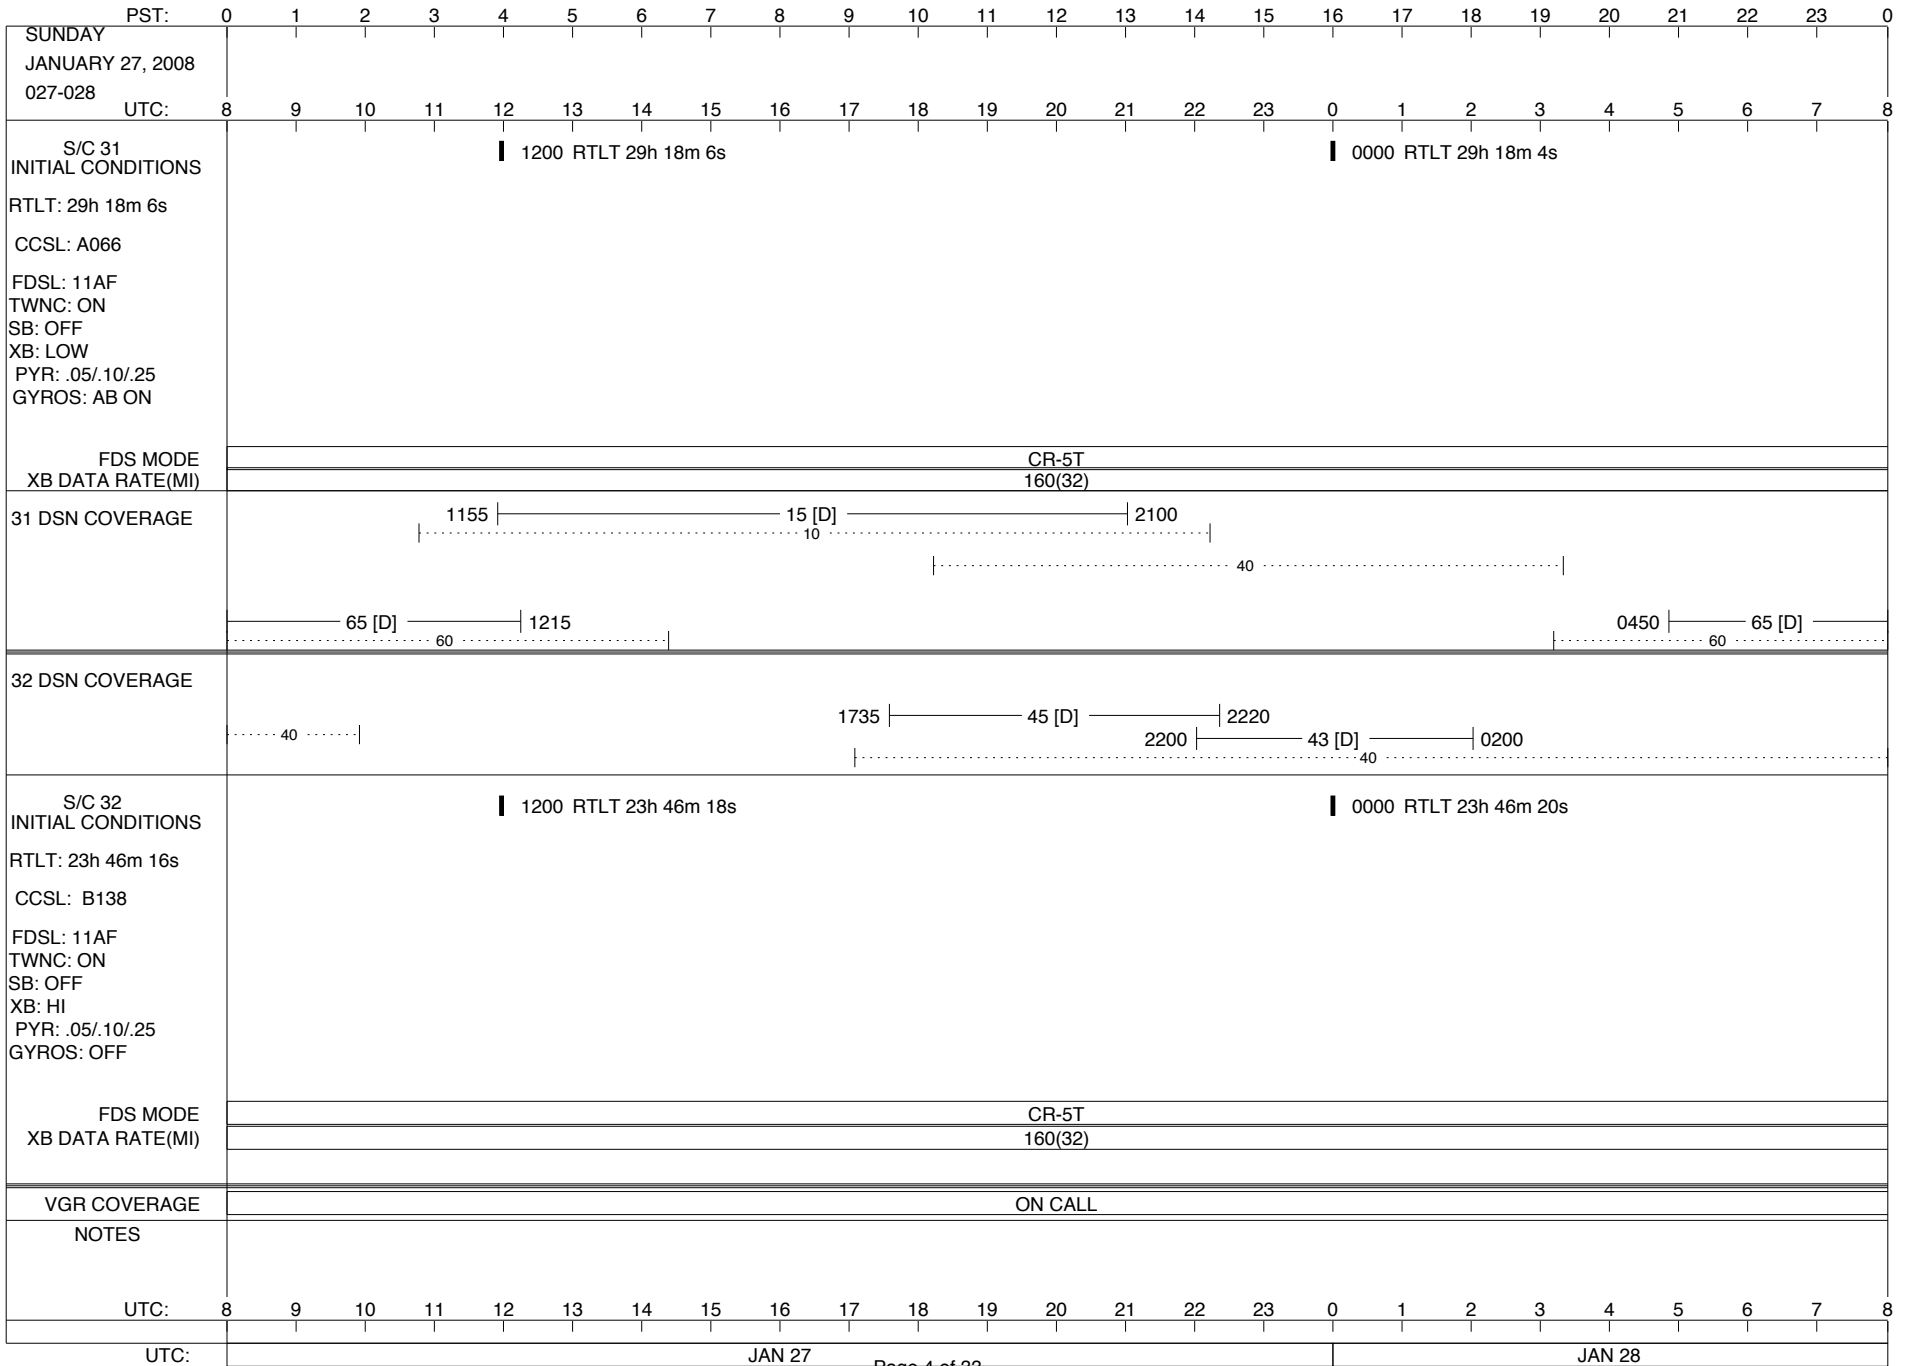

ISSUE DATE: 02/20/08 15:05