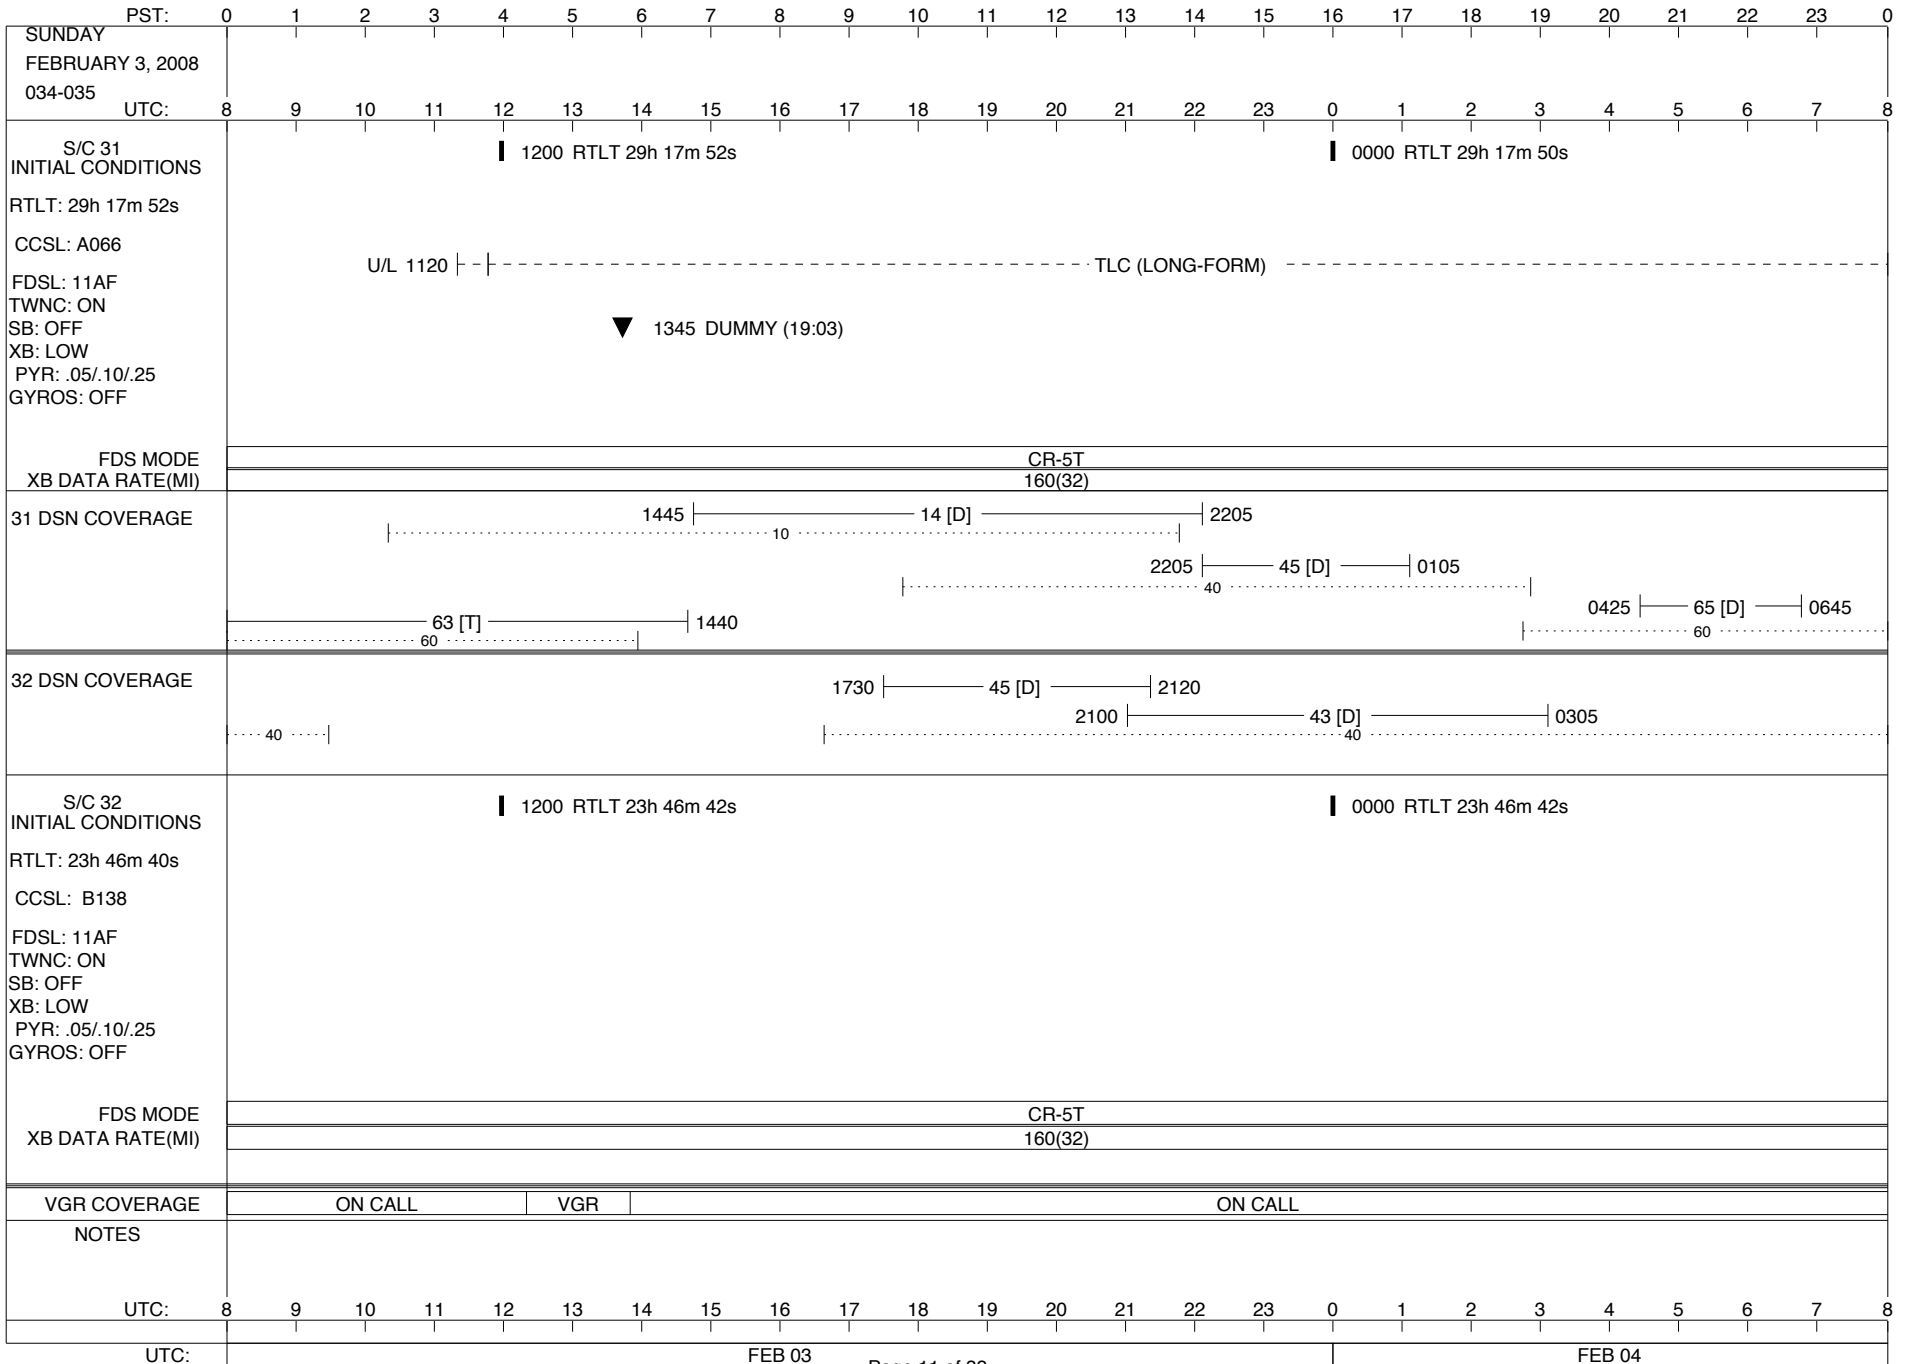

ISSUE DATE: 02/20/08 15:05

ISSUE DATE: 02/20/08 15:05

ISSUE DATE: 02/20/08 15:05

PST:	0	1	2	3	4	5	6	7	8	9	10	11	12	13	14	15	16	17	18	19	20	21	22	23	0
WEDNESDAY JANUARY 30, 2008 030-031																									
UTC:	8	9	10	11	12	13	14	15	16	17	18	19	20	21	22	23	0	1	2	3	4	5	6	7	8
S/C 31 INITIAL CONDITIONS RTLTL: 29h 18m 0s CCSL: A066 FDSL: 11AF TWNC: ON SB: OFF XB: LOW PYR: .05/.10/.25 GYROS: AB ON	█ 1200 RTLTL 29h 18m 0s												█ 0000 RTLTL 29h 18m 0s												
FDS MODE XB DATA RATE(MI)													CR-5T 160(32)												
31 DSN COVERAGE	<p>1155 ----- 15 [D] ----- 1800 ----- 10 ----- ----- 40 ----- ----- 60 ----- ----- 0440 ----- 65 [D] ----- ----- 60 ----- </p>																								
32 DSN COVERAGE	<p>..... ----- 40 ----- ----- 1900 ----- 43 [D] ----- 40 ----- 0155 ----- 40 ----- </p>																								
S/C 32 INITIAL CONDITIONS RTLTL: 23h 46m 28s CCSL: B138 FDSL: 11AF TWNC: ON SB: OFF XB: HI PYR: .05/.10/.25 GYROS: OFF	█ 1200 RTLTL 23h 46m 30s												IMPLEMENT ECR 105775 2105 2114 * 2149 EL-40 ↓ * * TLMPRG 2205 ↓ * * CR-5T 2224 ↓ * * 0015 EH-12 ↓ AACS MRO 0030 0050 CCS MRO 0050 0101 CCS MRO 0101 0114 ↓ 0114 CR-5T												
FDS MODE XB DATA RATE(MI)	CR-5T 160(32)												CR-5T 160(32)				CR-5T 160(32)								
VGR COVERAGE	ON CALL								VGR								ON CALL								
NOTES	[1] S/C 32=EL-40 @ 2149 XB=40(30) [2] S/C 32=CR-5T @ 2224 XB=160(32)												[3] S/C 32=EH-12 @ 0015 XB=1.2K(39) [4] S/C 32=CR-5T @ 0114 XB=160(32)												
UTC:	8	9	10	11	12	13	14	15	16	17	18	19	20	21	22	23	0	1	2	3	4	5	6	7	8
UTC:	JAN 30												JAN 31												