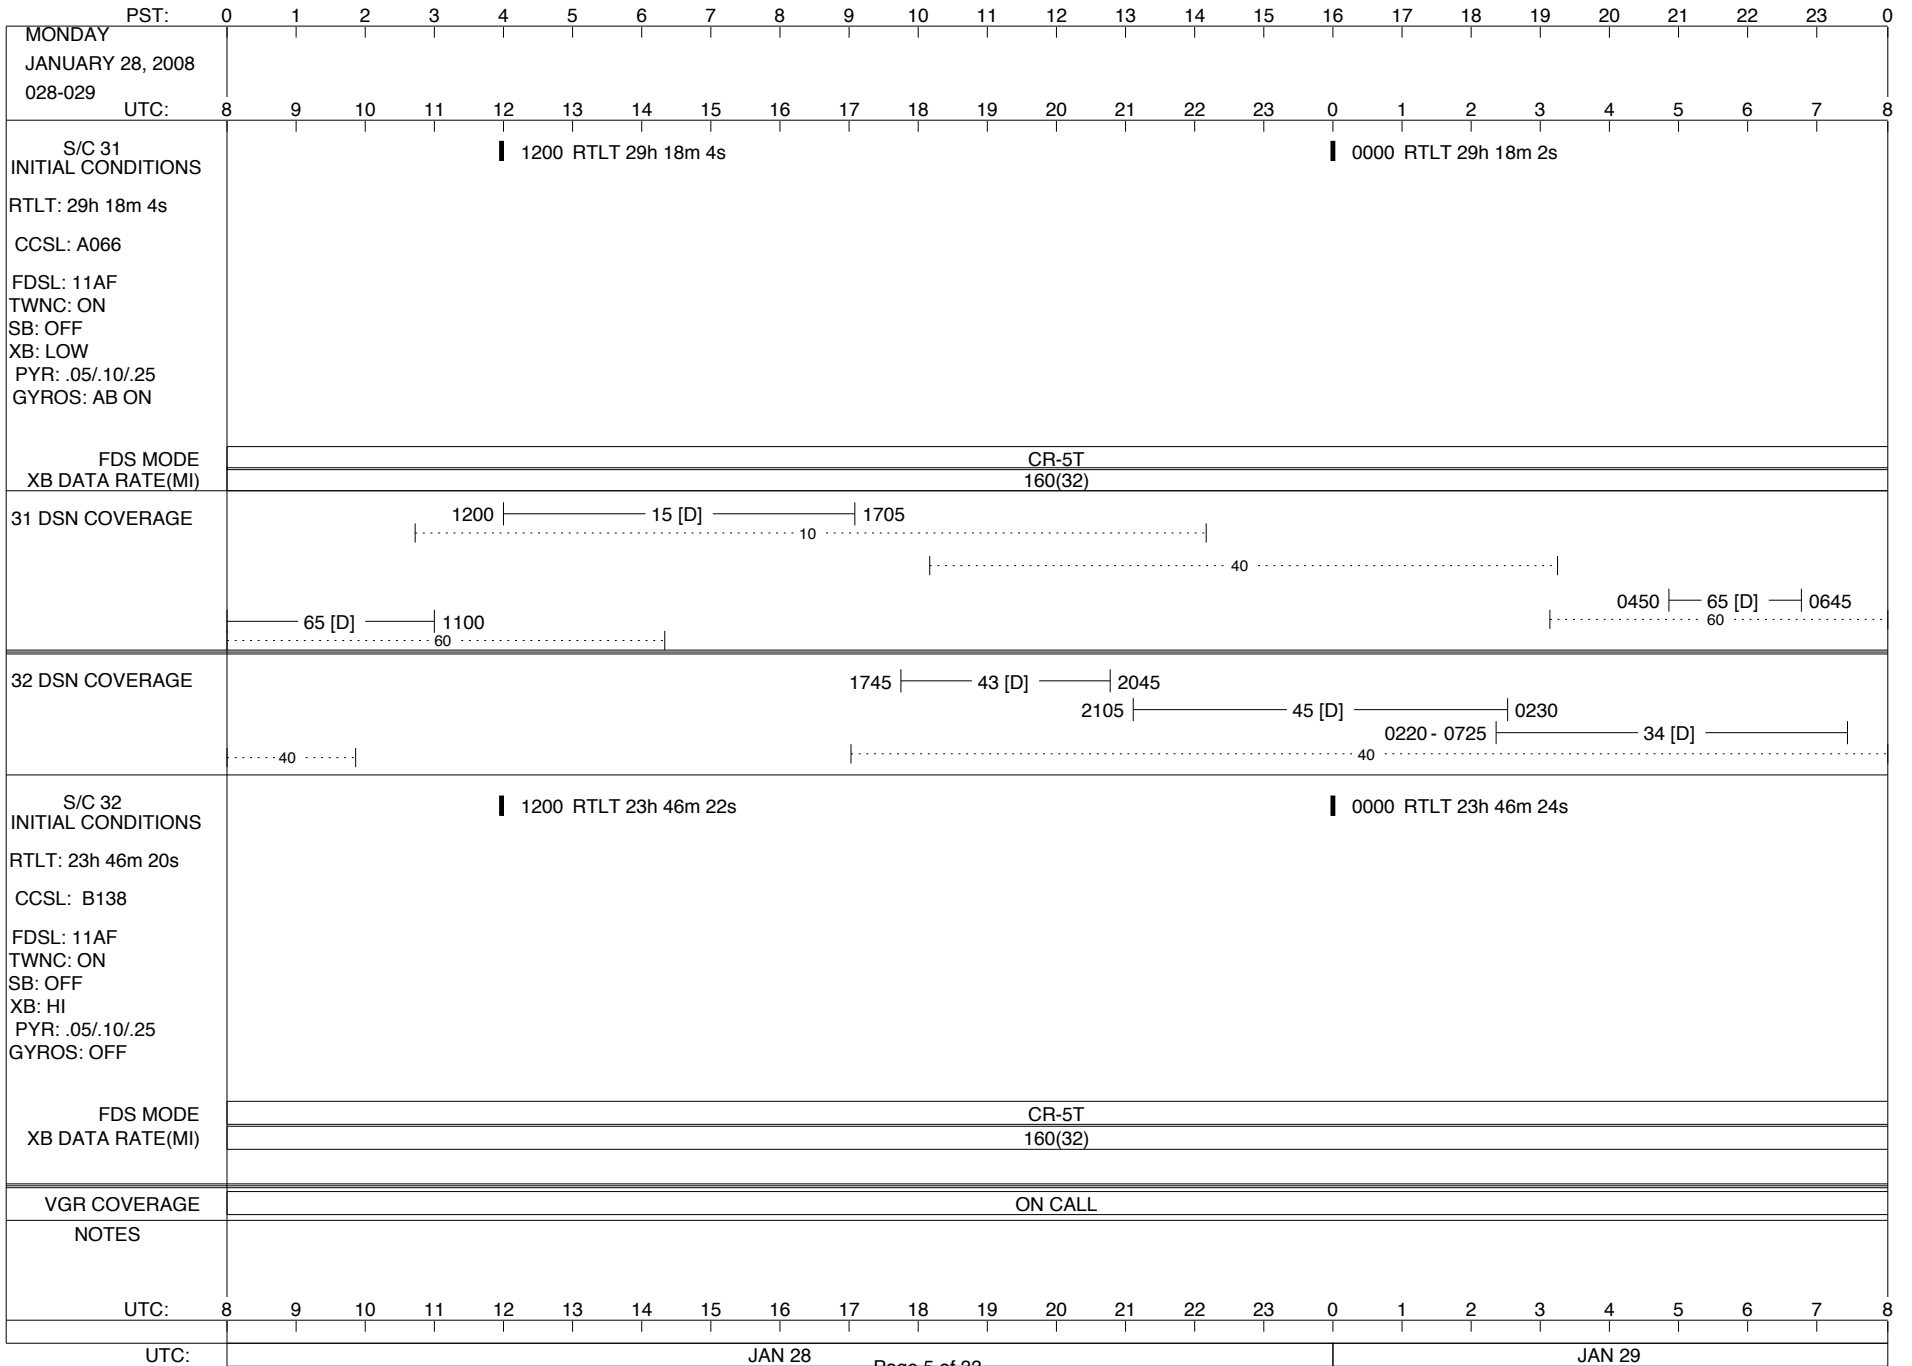

ISSUE DATE: 02/20/08 15:05