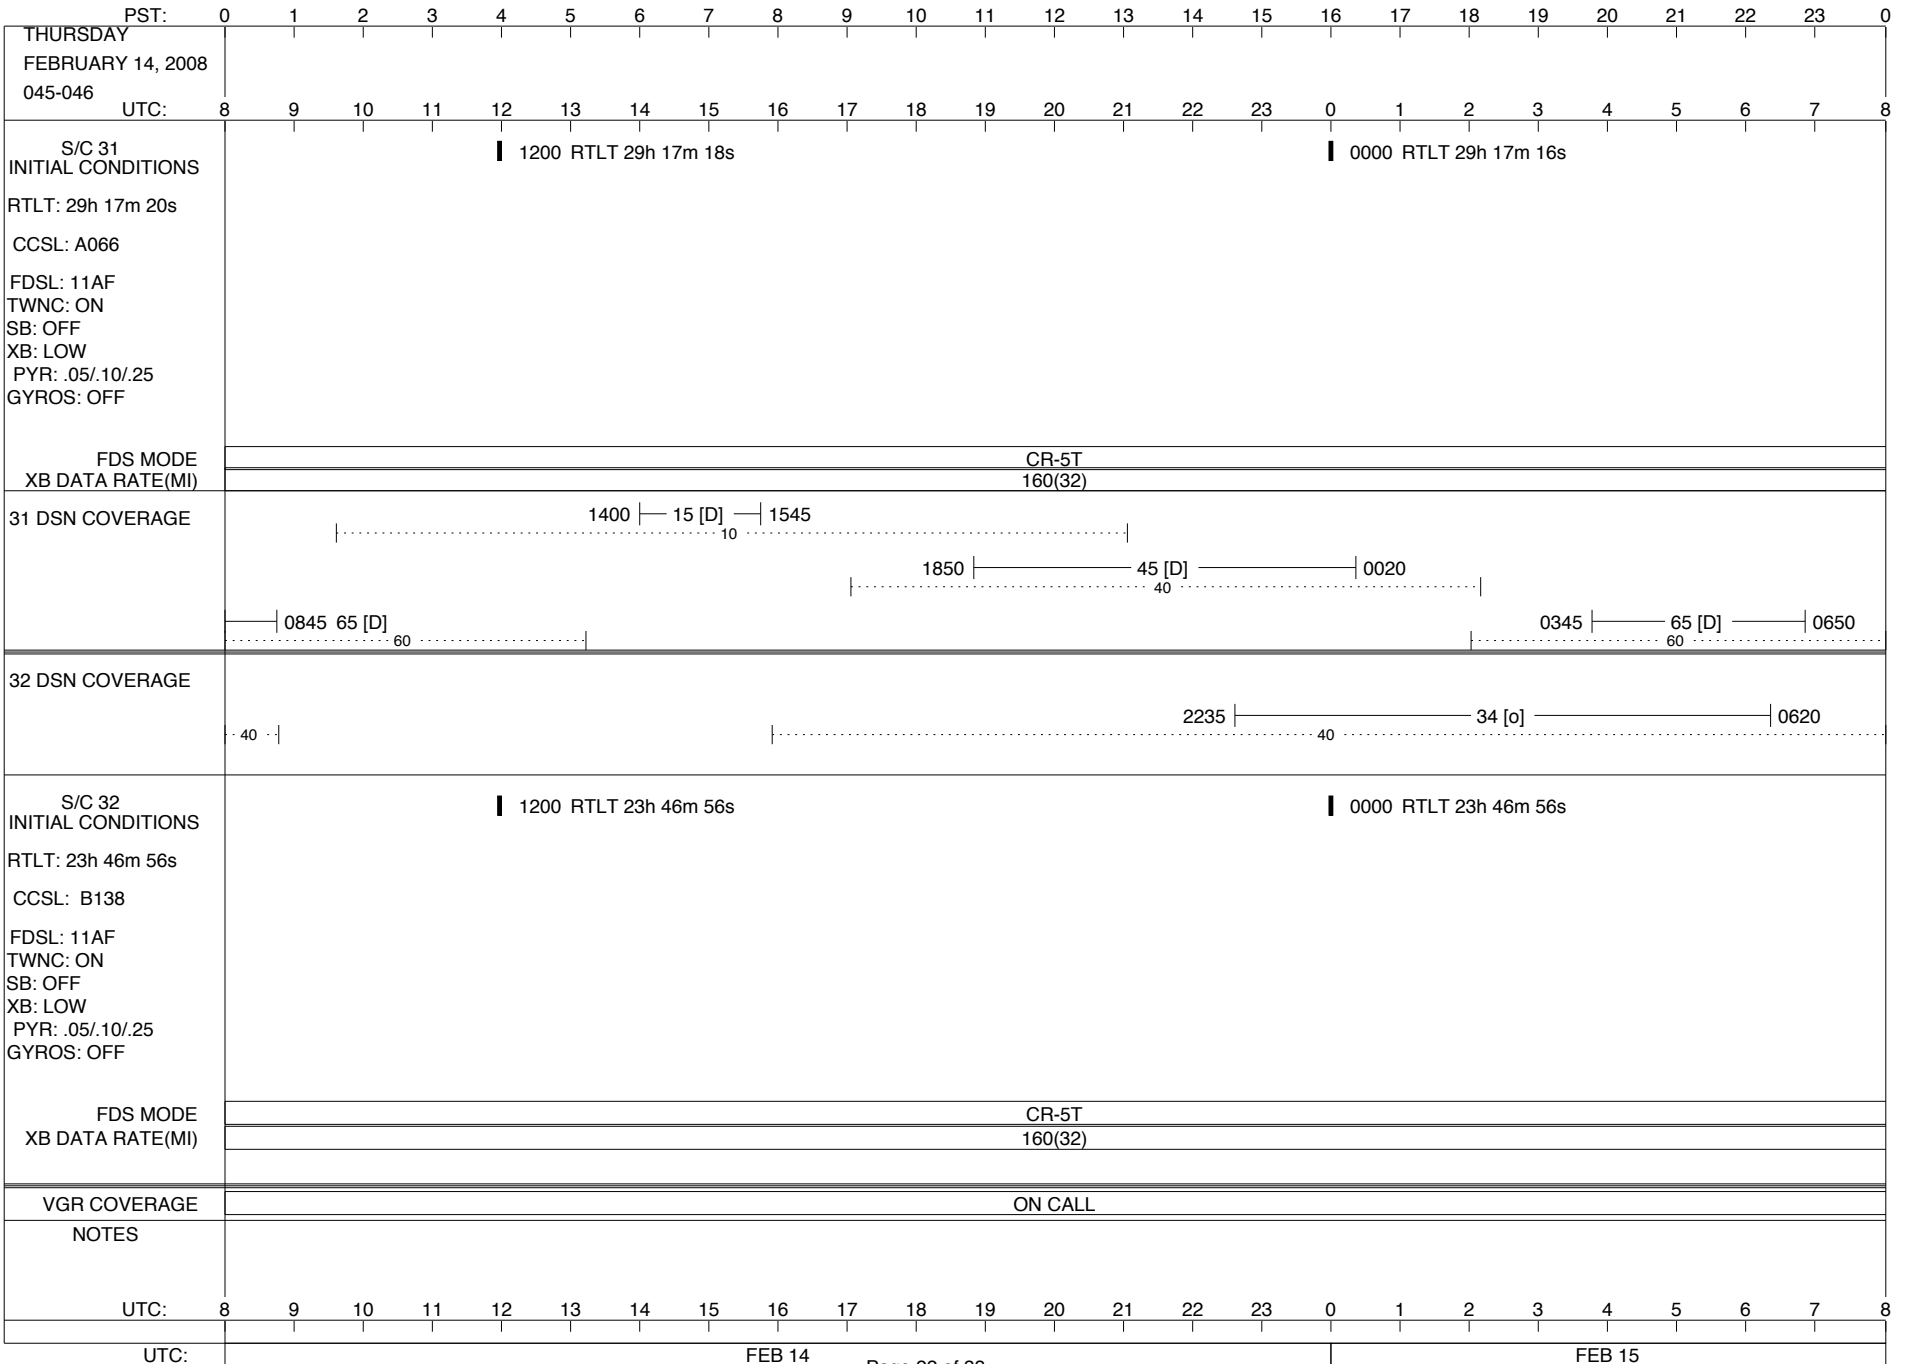

ISSUE DATE: 02/20/08 15:05