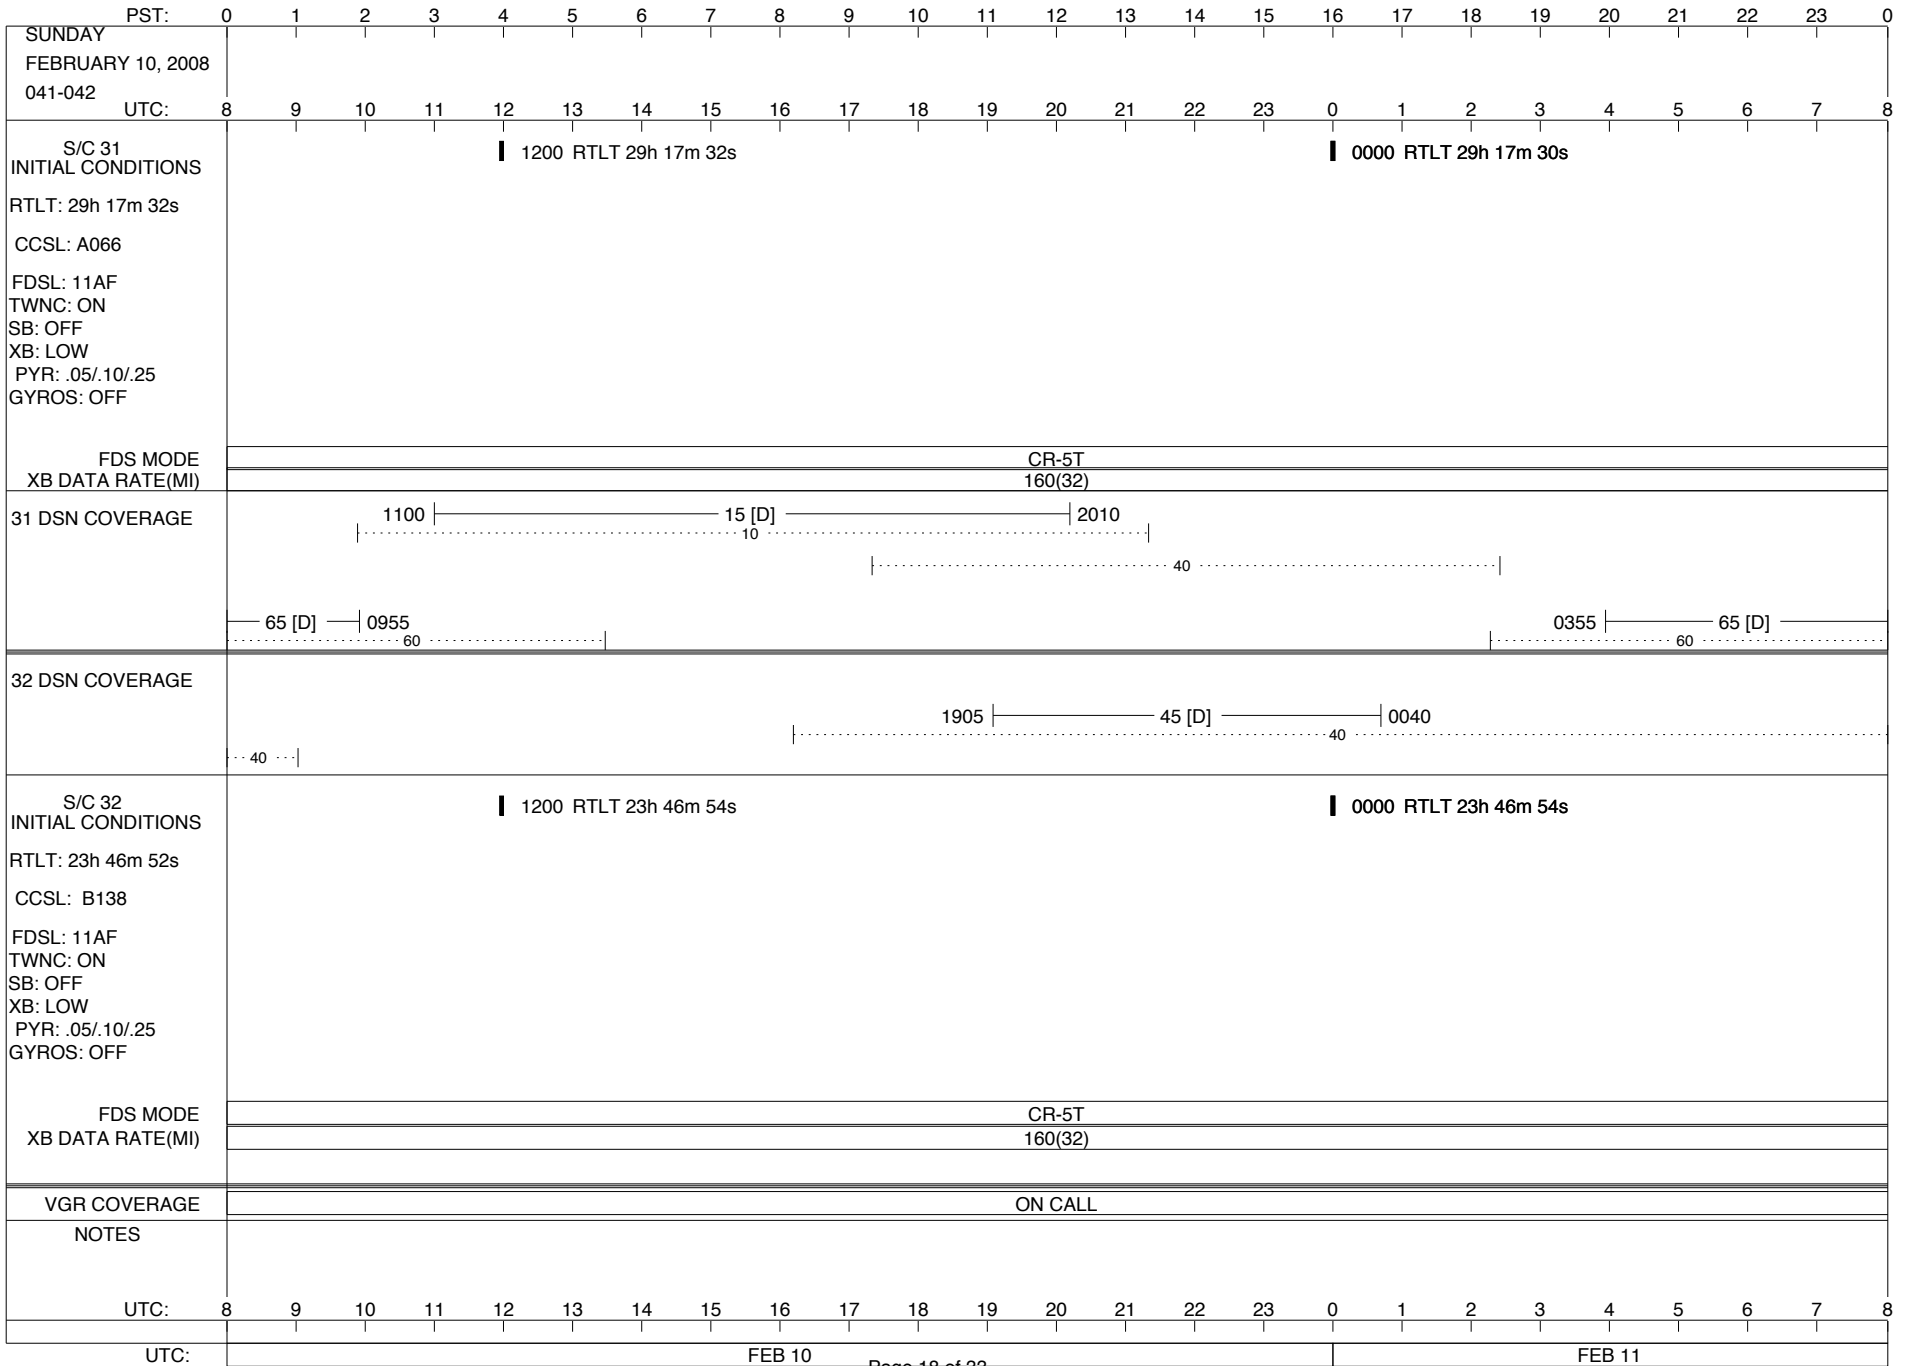

ISSUE DATE: 02/20/08 15:05