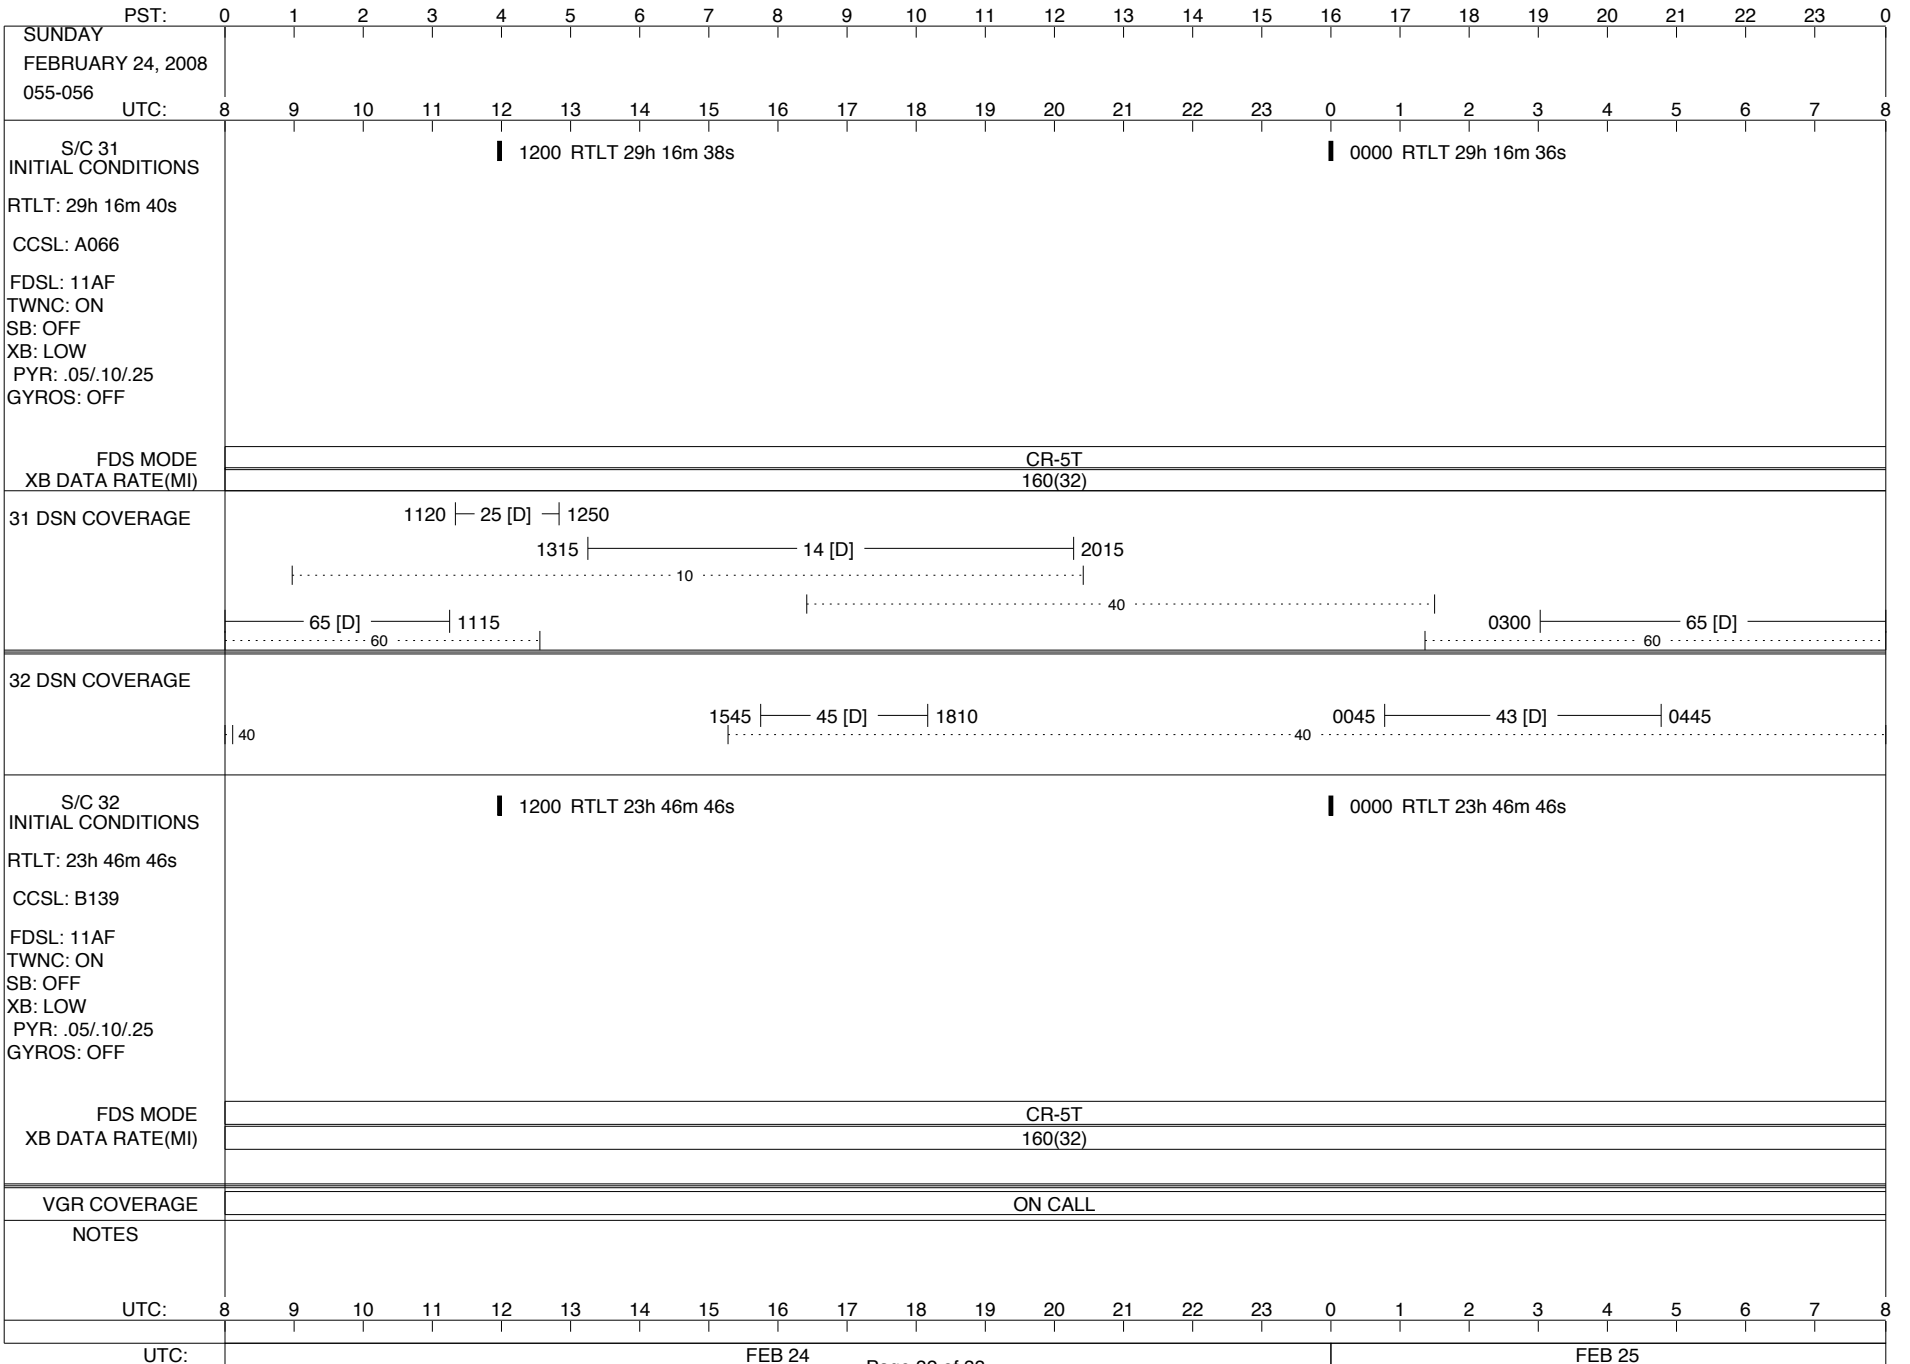

ISSUE DATE: 02/20/08 15:05