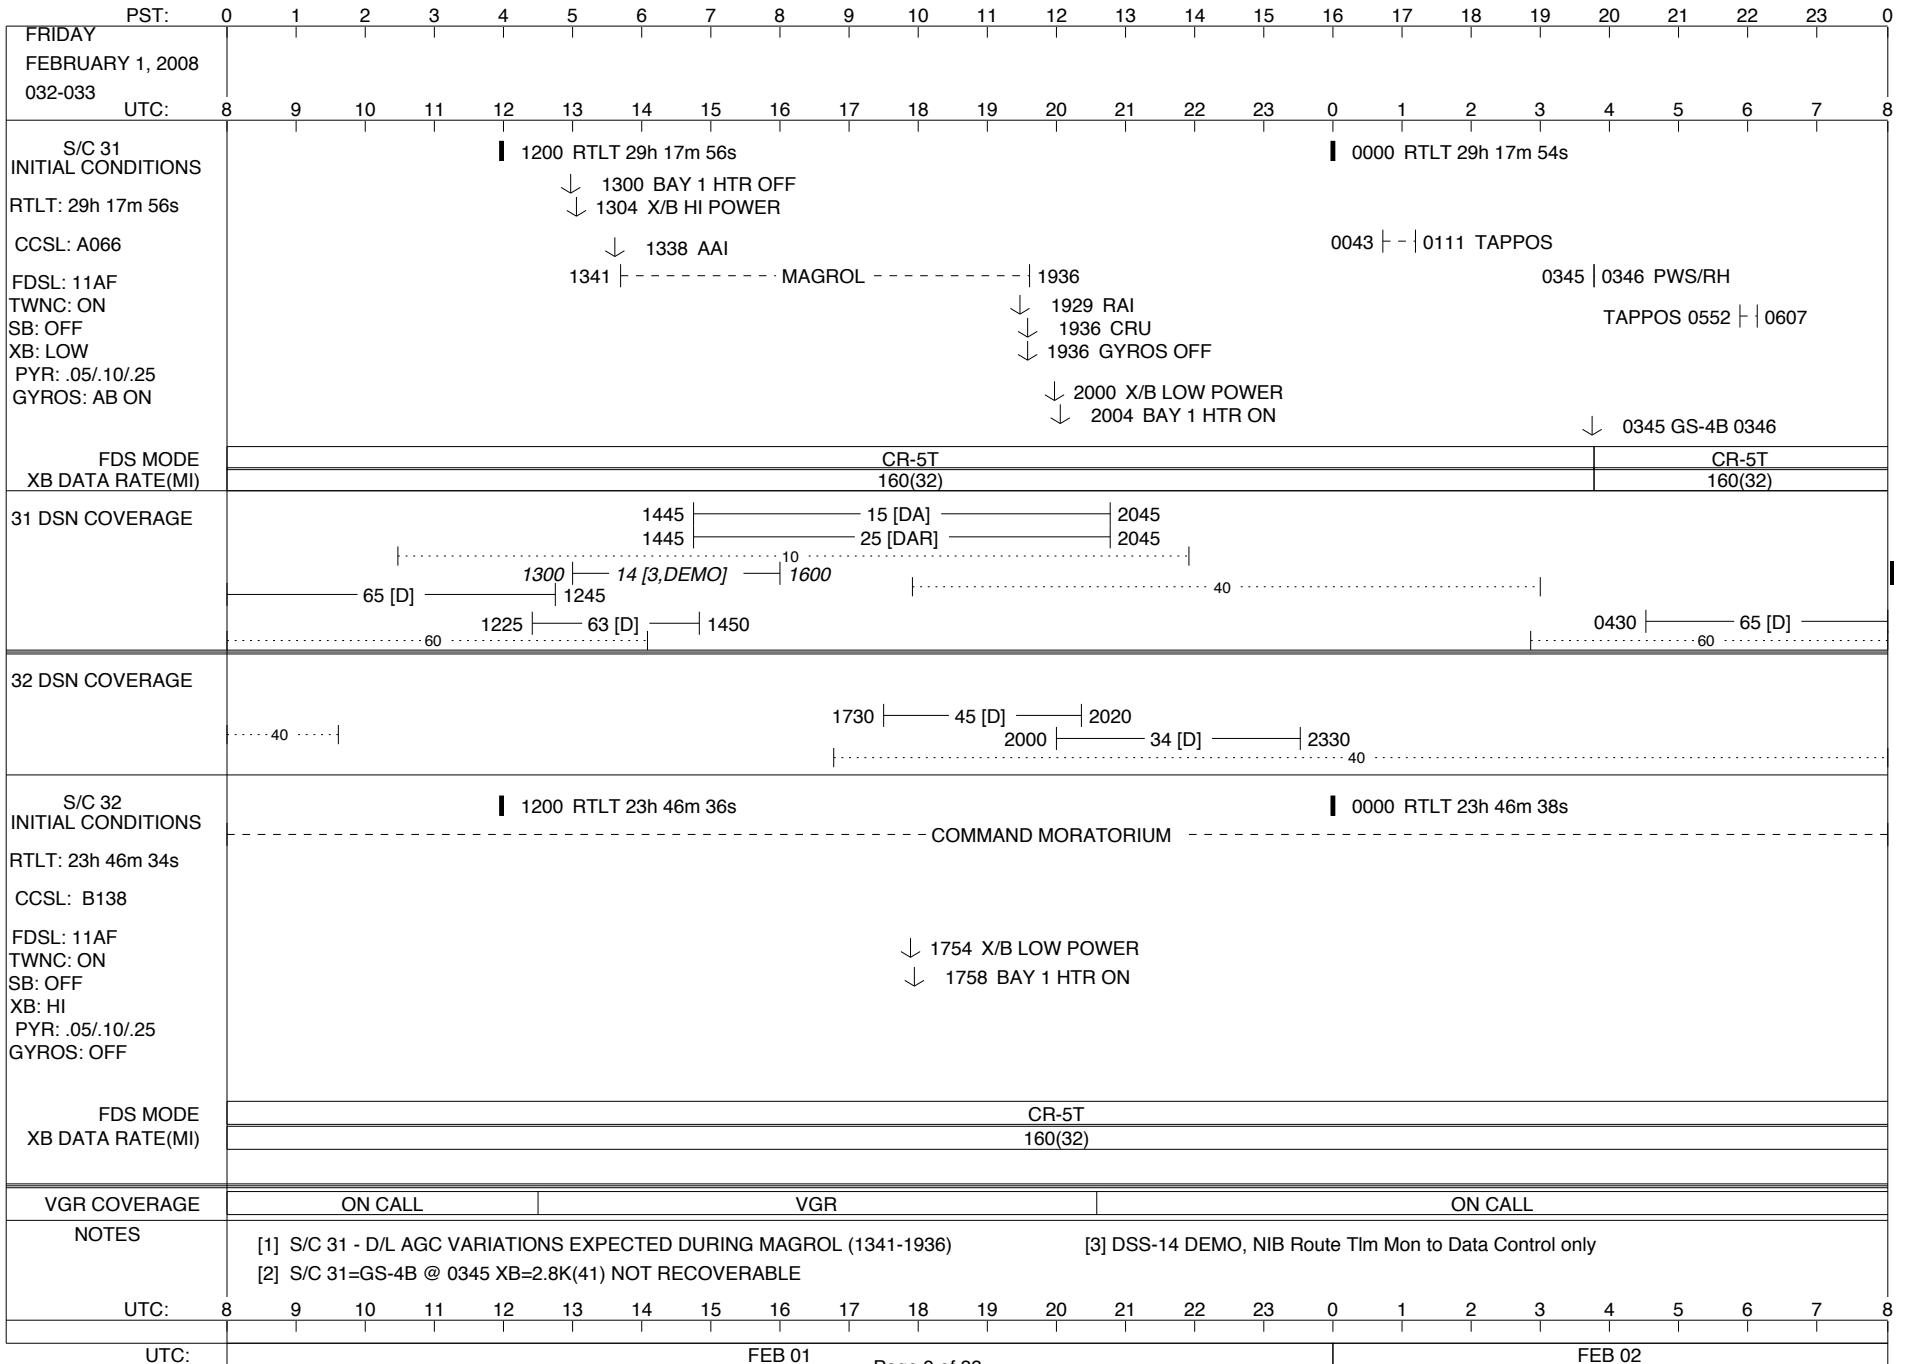

ISSUE DATE: 02/20/08 15:05

ISSUE DATE: 02/20/08 15:05

ISSUE DATE: 02/20/08 15:05

PST:	0	1	2	3	4	5	6	7	8	9	10	11	12	13	14	15	16	17	18	19	20	21	22	23	0
WEDNESDAY JANUARY 30, 2008 030-031																									
UTC:	8	9	10	11	12	13	14	15	16	17	18	19	20	21	22	23	0	1	2	3	4	5	6	7	8
S/C 31 INITIAL CONDITIONS RTLTL: 29h 18m 0s CCSL: A066 FDSL: 11AF TWNC: ON SB: OFF XB: LOW PYR: .05/.10/.25 GYROS: AB ON	█ 1200 RTLTL 29h 18m 0s												█ 0000 RTLTL 29h 18m 0s												
FDS MODE XB DATA RATE(MI)													CR-5T 160(32)												
31 DSN COVERAGE	<p>1155 ----- 15 [D] ----- 1800 ----- 10 ----- ----- 40 ----- ----- 60 ----- ----- 0440 ----- 65 [D] ----- ----- 60 ----- </p>																								
32 DSN COVERAGE	<p>..... ----- 40 ----- ----- 1900 ----- 43 [D] ----- 40 ----- 0155 ----- 40 ----- </p>																								
S/C 32 INITIAL CONDITIONS RTLTL: 23h 46m 28s CCSL: B138 FDSL: 11AF TWNC: ON SB: OFF XB: HI PYR: .05/.10/.25 GYROS: OFF	█ 1200 RTLTL 23h 46m 30s												IMPLEMENT ECR 105775 2105 2114 * 2149 EL-40 ↓ * * TLMPRG 2205 ↓ * * CR-5T 2224 ↓ * * 0015 EH-12 ↓ AACS MRO 0030 0050 CCS MRO 0050 0101 CCS MRO 0101 0114 ↓ 0114 CR-5T												
FDS MODE XB DATA RATE(MI)	CR-5T 160(32)												CR-5T 160(32)				CR-5T 160(32)								
VGR COVERAGE	ON CALL								VGR								ON CALL								
NOTES	[1] S/C 32=EL-40 @ 2149 XB=40(30) [2] S/C 32=CR-5T @ 2224 XB=160(32)												[3] S/C 32=EH-12 @ 0015 XB=1.2K(39) [4] S/C 32=CR-5T @ 0114 XB=160(32)												
UTC:	8	9	10	11	12	13	14	15	16	17	18	19	20	21	22	23	0	1	2	3	4	5	6	7	8
UTC:	JAN 30												JAN 31												