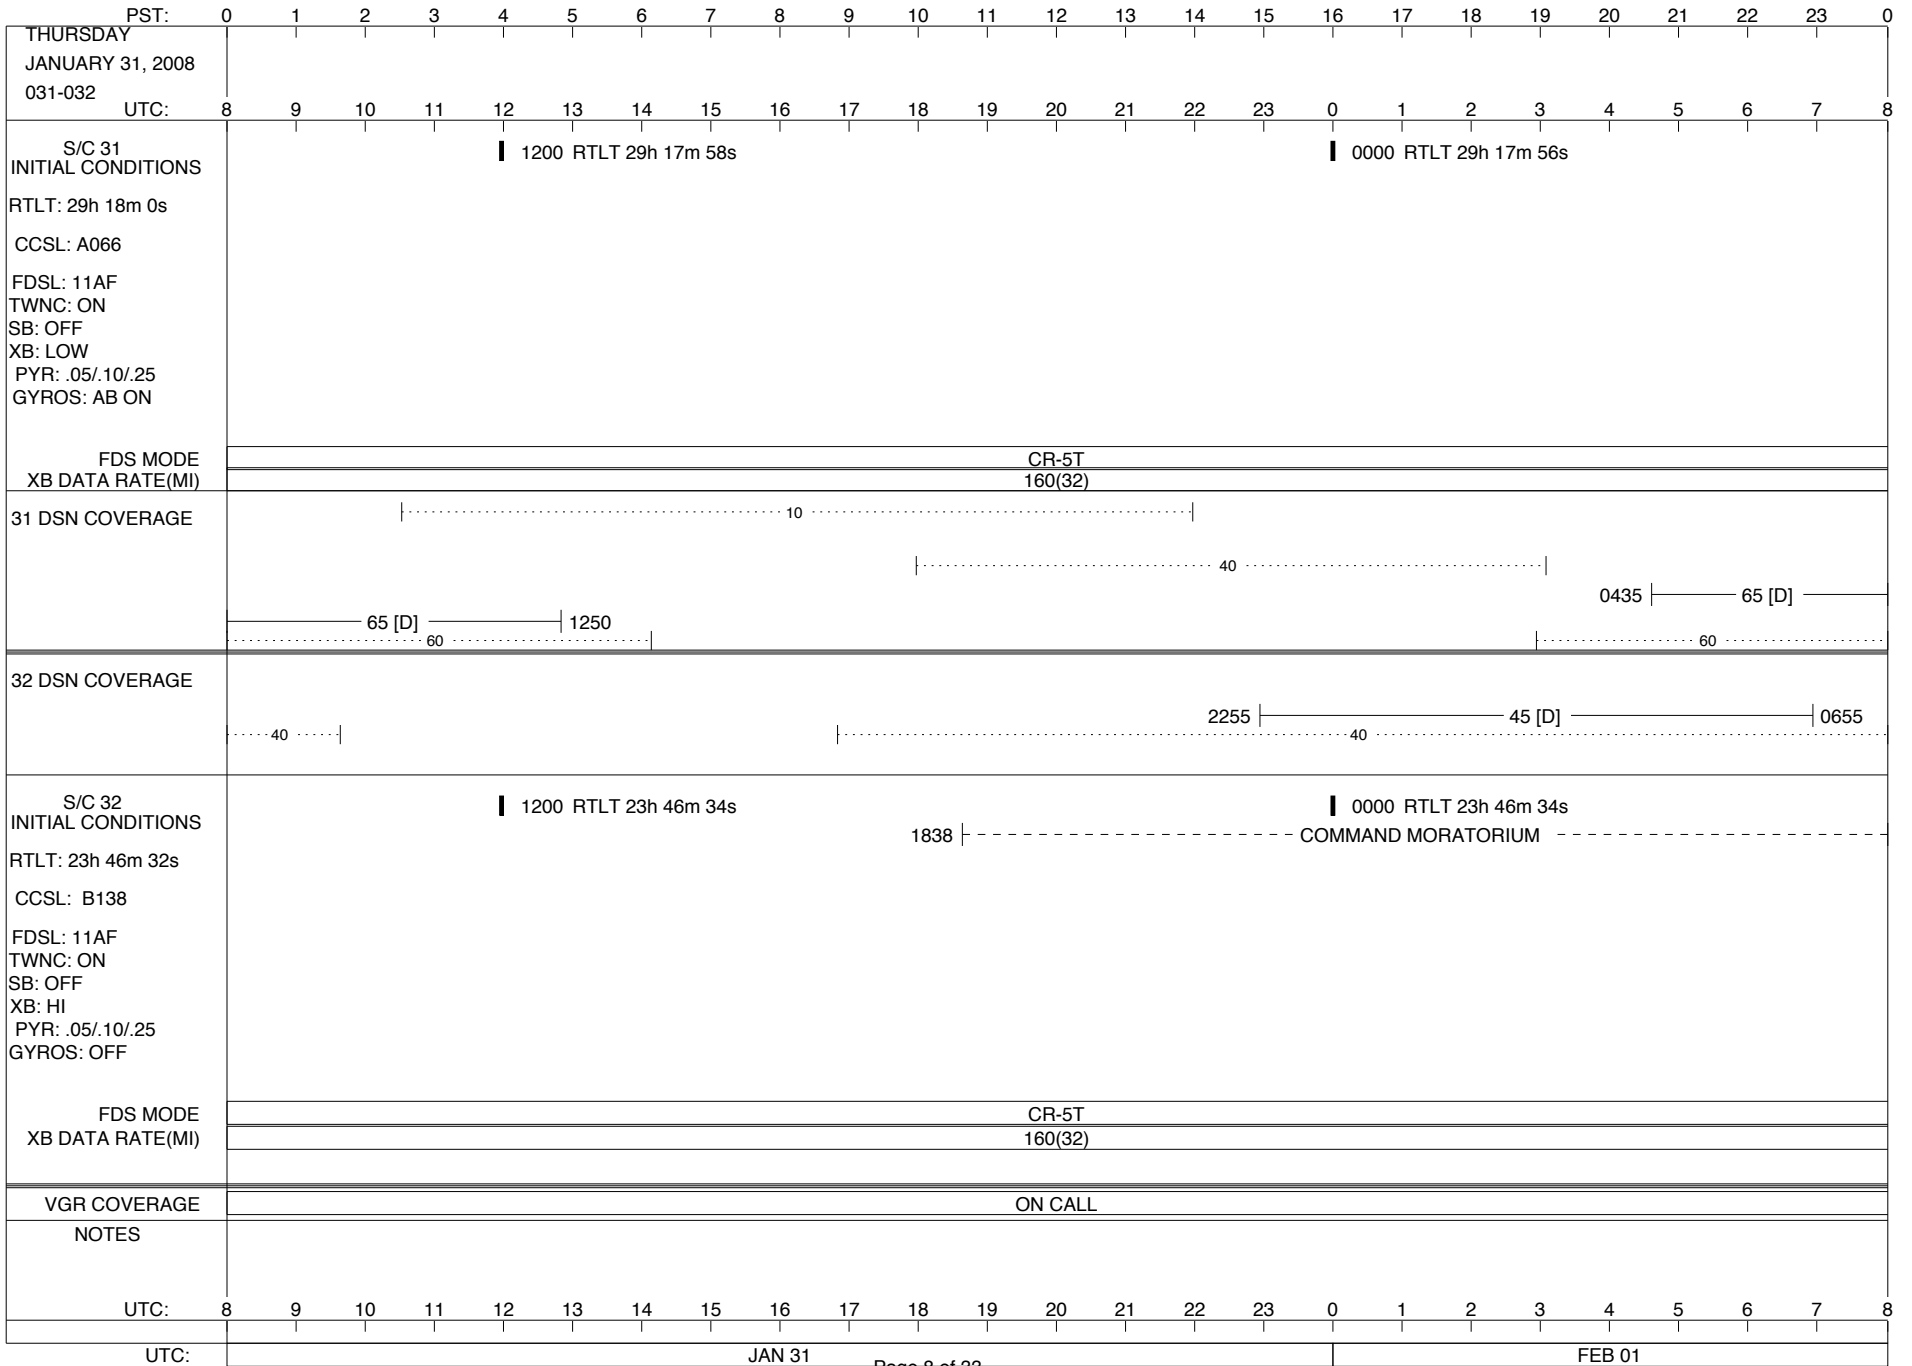

ISSUE DATE: 02/20/08 15:05

ISSUE DATE: 02/20/08 15:05

ISSUE DATE: 02/20/08 15:05

PST:	0	1	2	3	4	5	6	7	8	9	10	11	12	13	14	15	16	17	18	19	20	21	22	23	0
WEDNESDAY JANUARY 30, 2008 030-031																									
UTC:	8	9	10	11	12	13	14	15	16	17	18	19	20	21	22	23	0	1	2	3	4	5	6	7	8
S/C 31 INITIAL CONDITIONS RTLTL: 29h 18m 0s CCSL: A066 FDSL: 11AF TWNC: ON SB: OFF XB: LOW PYR: .05/.10/.25 GYROS: AB ON	█ 1200 RTLTL 29h 18m 0s												█ 0000 RTLTL 29h 18m 0s												
FDS MODE XB DATA RATE(MI)													CR-5T 160(32)												
31 DSN COVERAGE	<p>1155 ----- 15 [D] ----- 1800 ----- 10 ----- ----- 40 ----- ----- 60 ----- ----- 0440 ----- 65 [D] ----- ----- 60 ----- </p>																								
32 DSN COVERAGE	<p>..... ----- 40 ----- ----- 1900 ----- 43 [D] ----- 40 ----- 0155 ----- 40 ----- </p>																								
S/C 32 INITIAL CONDITIONS RTLTL: 23h 46m 28s CCSL: B138 FDSL: 11AF TWNC: ON SB: OFF XB: HI PYR: .05/.10/.25 GYROS: OFF	█ 1200 RTLTL 23h 46m 30s												IMPLEMENT ECR 105775 2105 2114 * 2149 EL-40 ↓ * * TLMPRG 2205 ↓ * * CR-5T 2224 ↓ * * 0015 EH-12 ↓ AACS MRO 0030 0050 CCS MRO 0050 0101 CCS MRO 0101 0114 ↓ 0114 CR-5T												
FDS MODE XB DATA RATE(MI)	CR-5T 160(32)												CR-5T 160(32)				CR-5T 160(32)								
VGR COVERAGE	ON CALL								VGR								ON CALL								
NOTES	[1] S/C 32=EL-40 @ 2149 XB=40(30) [2] S/C 32=CR-5T @ 2224 XB=160(32)												[3] S/C 32=EH-12 @ 0015 XB=1.2K(39) [4] S/C 32=CR-5T @ 0114 XB=160(32)												
UTC:	8	9	10	11	12	13	14	15	16	17	18	19	20	21	22	23	0	1	2	3	4	5	6	7	8
UTC:	JAN 30												JAN 31												