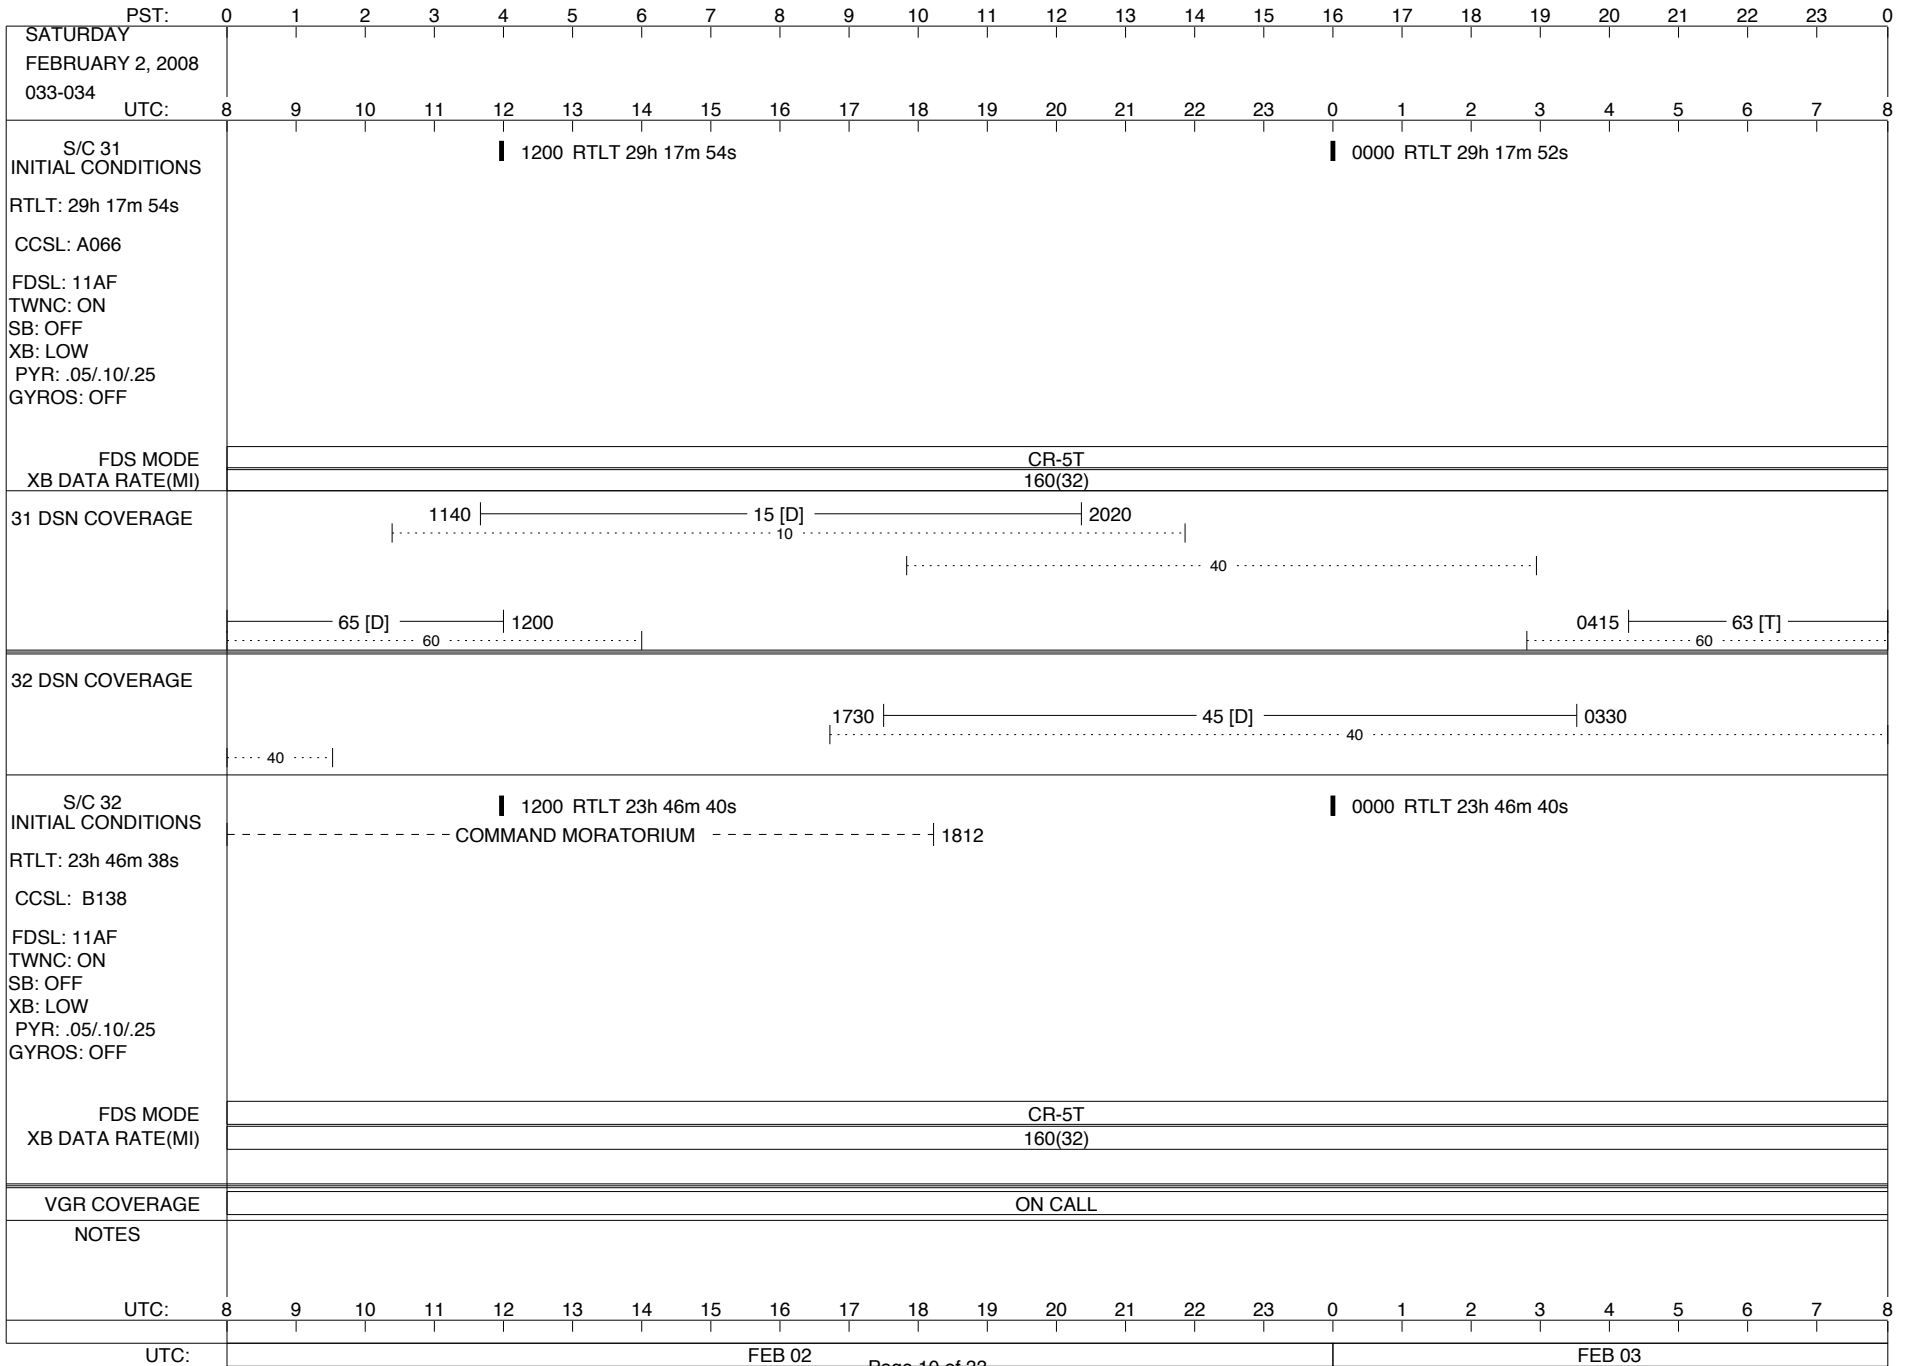

ISSUE DATE: 02/20/08 15:05

ISSUE DATE: 02/20/08 15:05

ISSUE DATE: 02/20/08 15:05

PST:	0	1	2	3	4	5	6	7	8	9	10	11	12	13	14	15	16	17	18	19	20	21	22	23	0
WEDNESDAY JANUARY 30, 2008 030-031																									
UTC:	8	9	10	11	12	13	14	15	16	17	18	19	20	21	22	23	0	1	2	3	4	5	6	7	8
S/C 31 INITIAL CONDITIONS RTLTL: 29h 18m 0s CCSL: A066 FDSL: 11AF TWNC: ON SB: OFF XB: LOW PYR: .05/.10/.25 GYROS: AB ON	█ 1200 RTLTL 29h 18m 0s												█ 0000 RTLTL 29h 18m 0s												
FDS MODE XB DATA RATE(MI)													CR-5T 160(32)												
31 DSN COVERAGE	<p>1155 ----- 15 [D] ----- 1800 ----- 10 ----- ----- 40 ----- ----- 60 ----- ----- 0440 ----- 65 [D] ----- ----- 60 ----- </p>																								
32 DSN COVERAGE	<p>..... ----- 40 ----- ----- 1900 ----- 43 [D] ----- 40 ----- 0155 ----- 40 ----- </p>																								
S/C 32 INITIAL CONDITIONS RTLTL: 23h 46m 28s CCSL: B138 FDSL: 11AF TWNC: ON SB: OFF XB: HI PYR: .05/.10/.25 GYROS: OFF	█ 1200 RTLTL 23h 46m 30s												IMPLEMENT ECR 105775 2105 2114 * 2149 EL-40 ↓ * * TLMPRG 2205 ↓ * * CR-5T 2224 ↓ * * 0015 EH-12 ↓ AACS MRO 0030 0050 CCS MRO 0050 0101 CCS MRO 0101 0114 ↓ 0114 CR-5T												
FDS MODE XB DATA RATE(MI)	CR-5T 160(32)												CR-5T 160(32)				CR-5T 160(32)								
VGR COVERAGE	ON CALL								VGR								ON CALL								
NOTES	[1] S/C 32=EL-40 @ 2149 XB=40(30) [2] S/C 32=CR-5T @ 2224 XB=160(32)												[3] S/C 32=EH-12 @ 0015 XB=1.2K(39) [4] S/C 32=CR-5T @ 0114 XB=160(32)												
UTC:	8	9	10	11	12	13	14	15	16	17	18	19	20	21	22	23	0	1	2	3	4	5	6	7	8
UTC:	JAN 30												JAN 31												