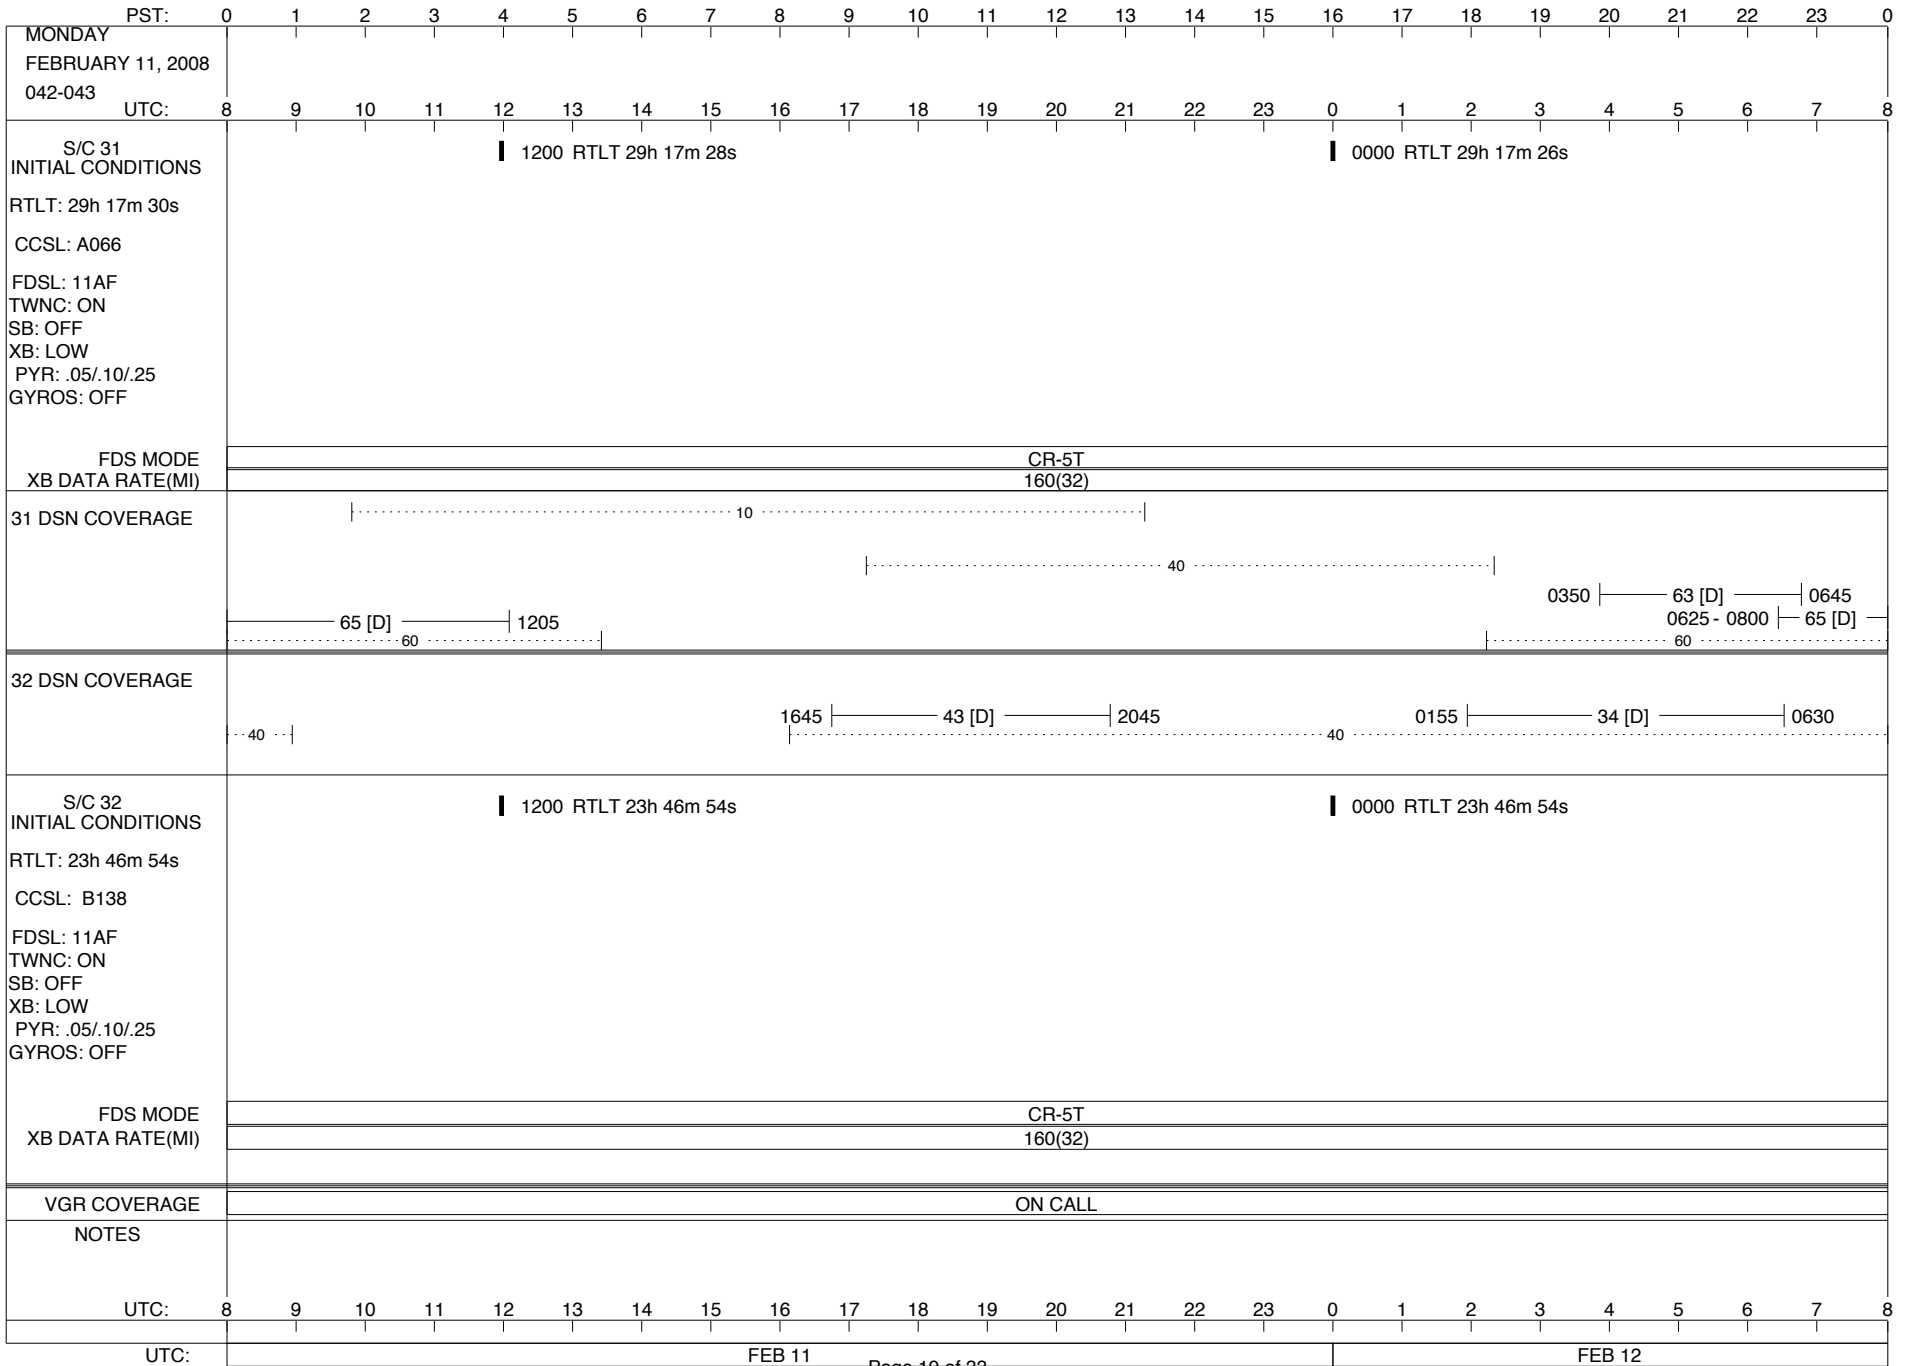

ISSUE DATE: 02/20/08 15:05