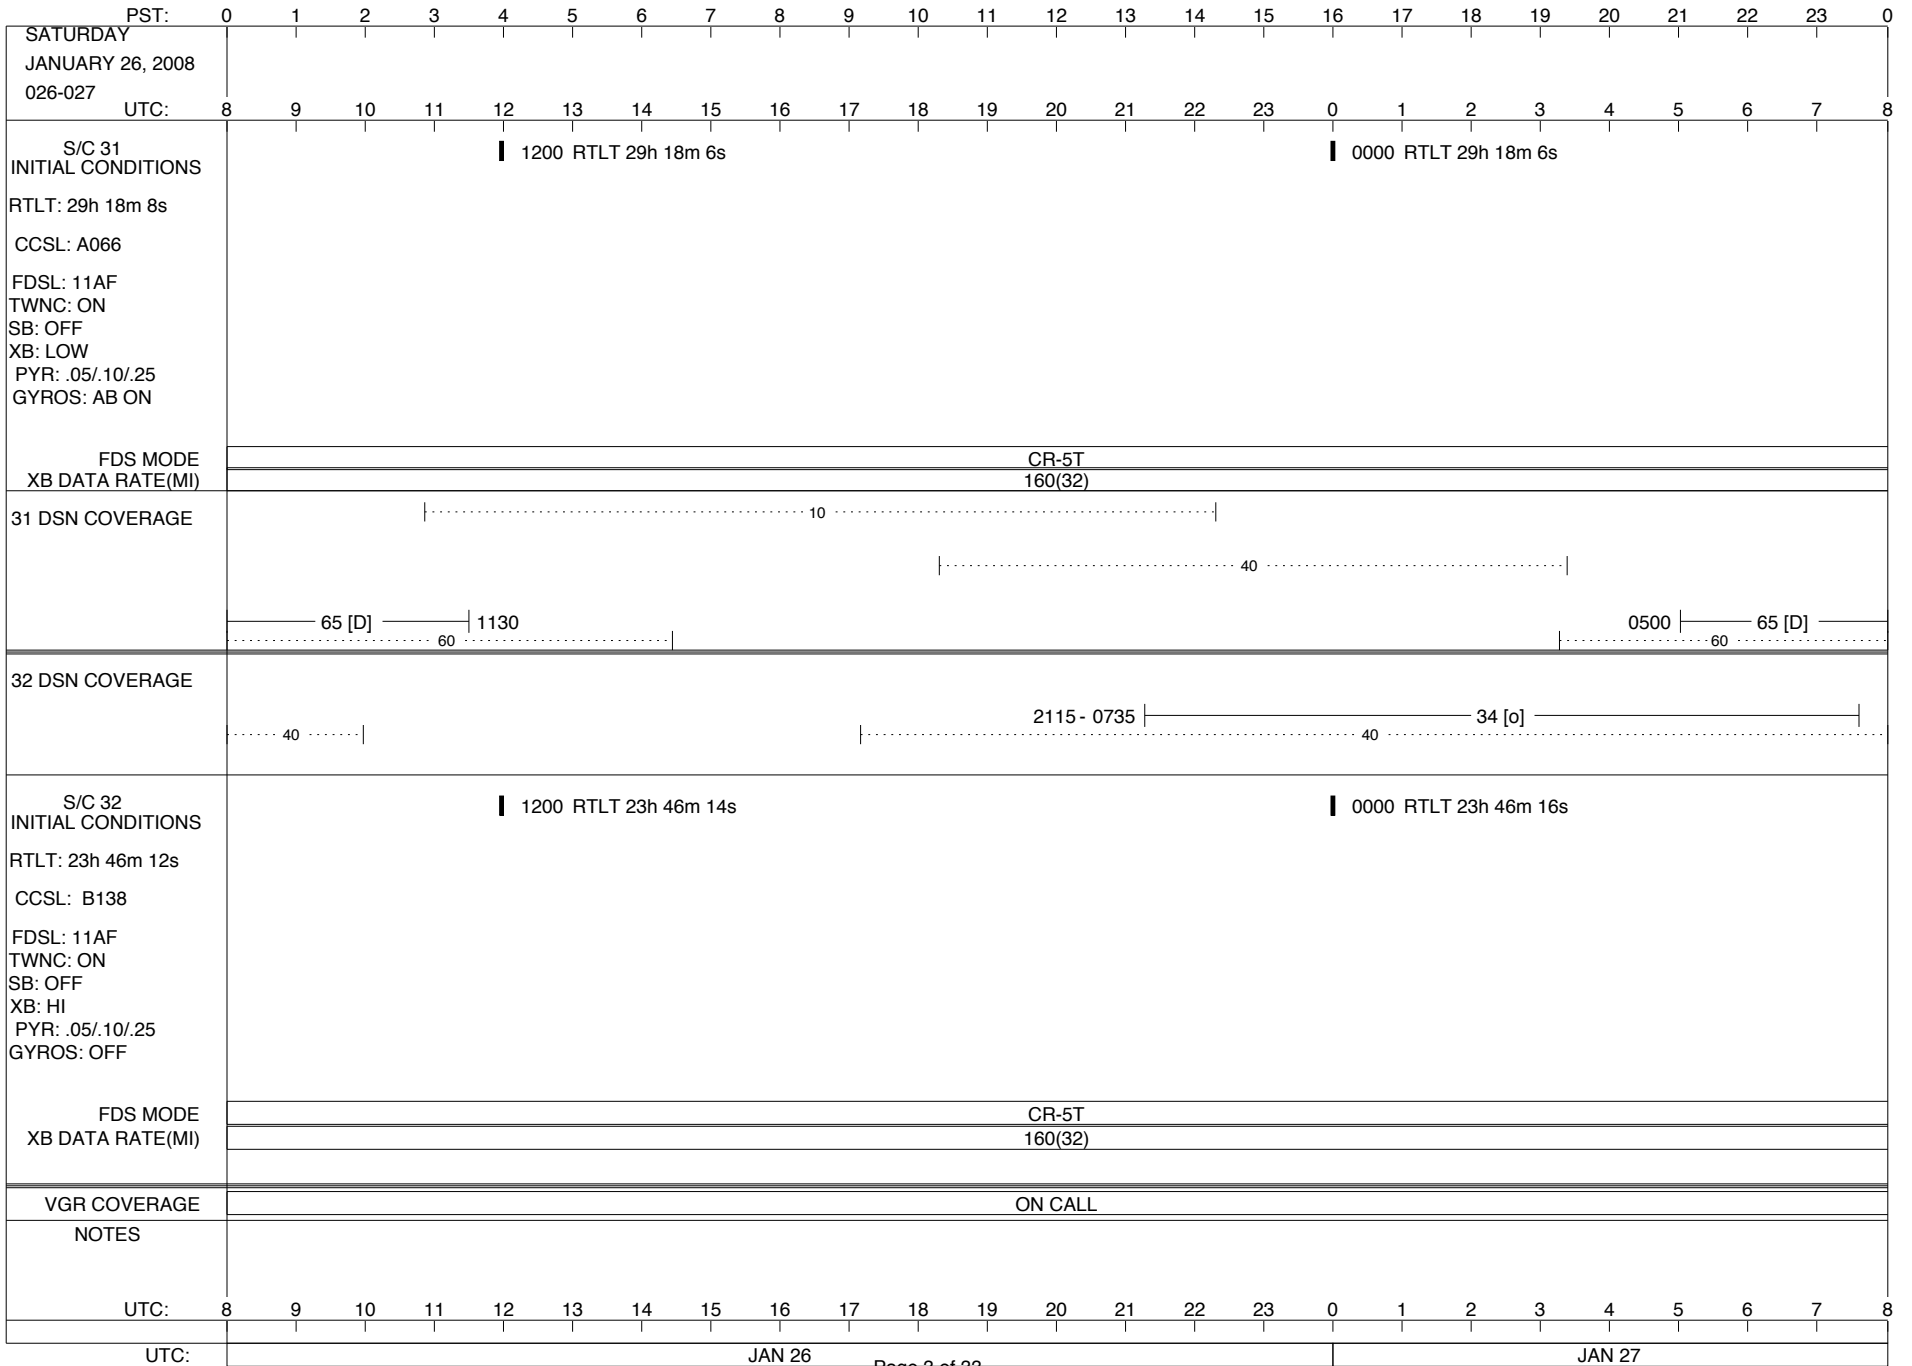

ISSUE DATE: 02/20/08 15:05