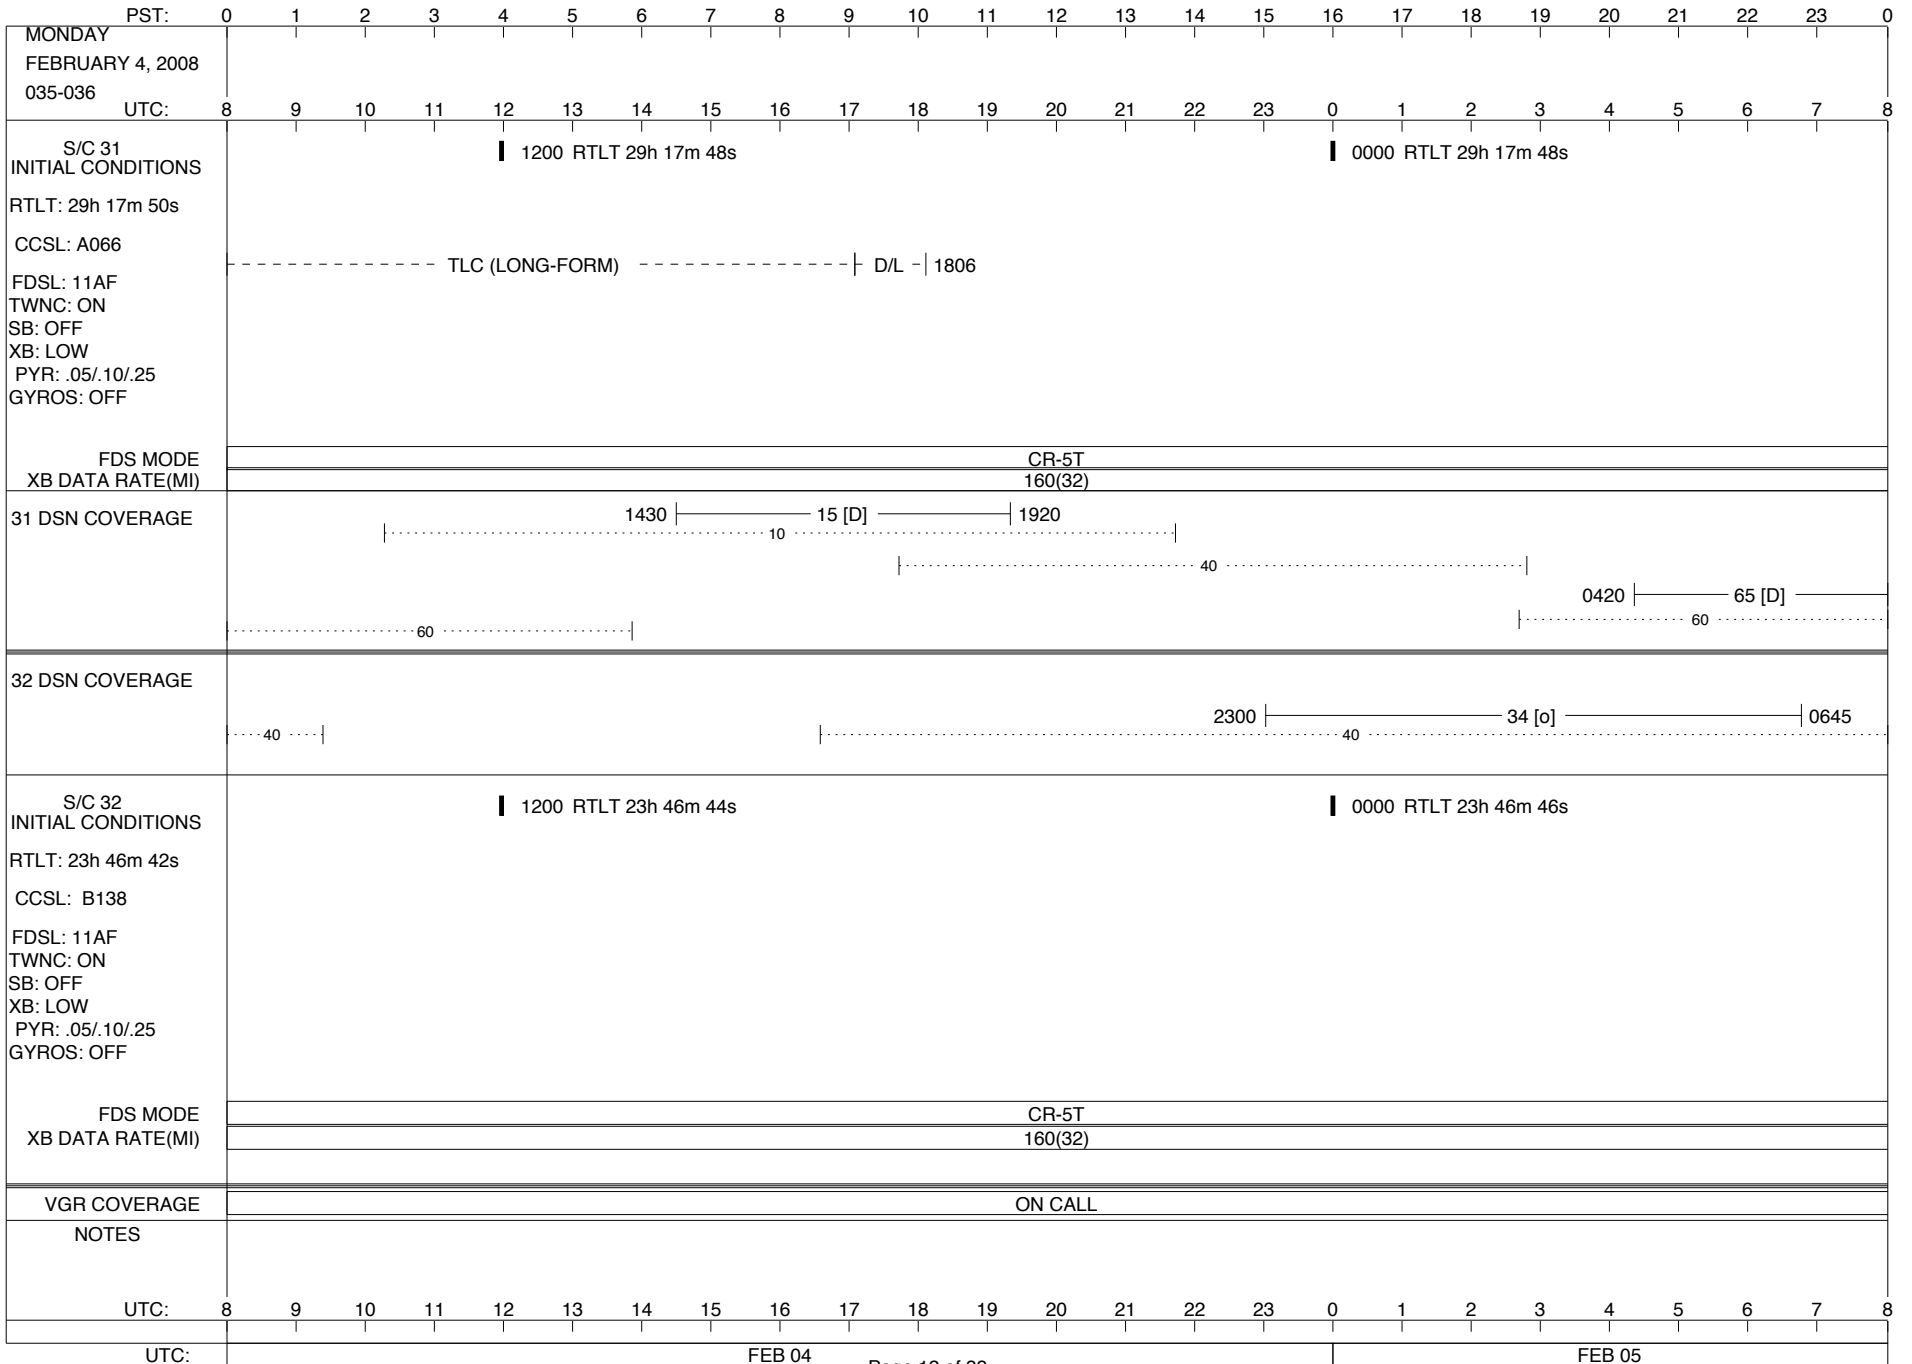

ISSUE DATE: 02/20/08 15:05