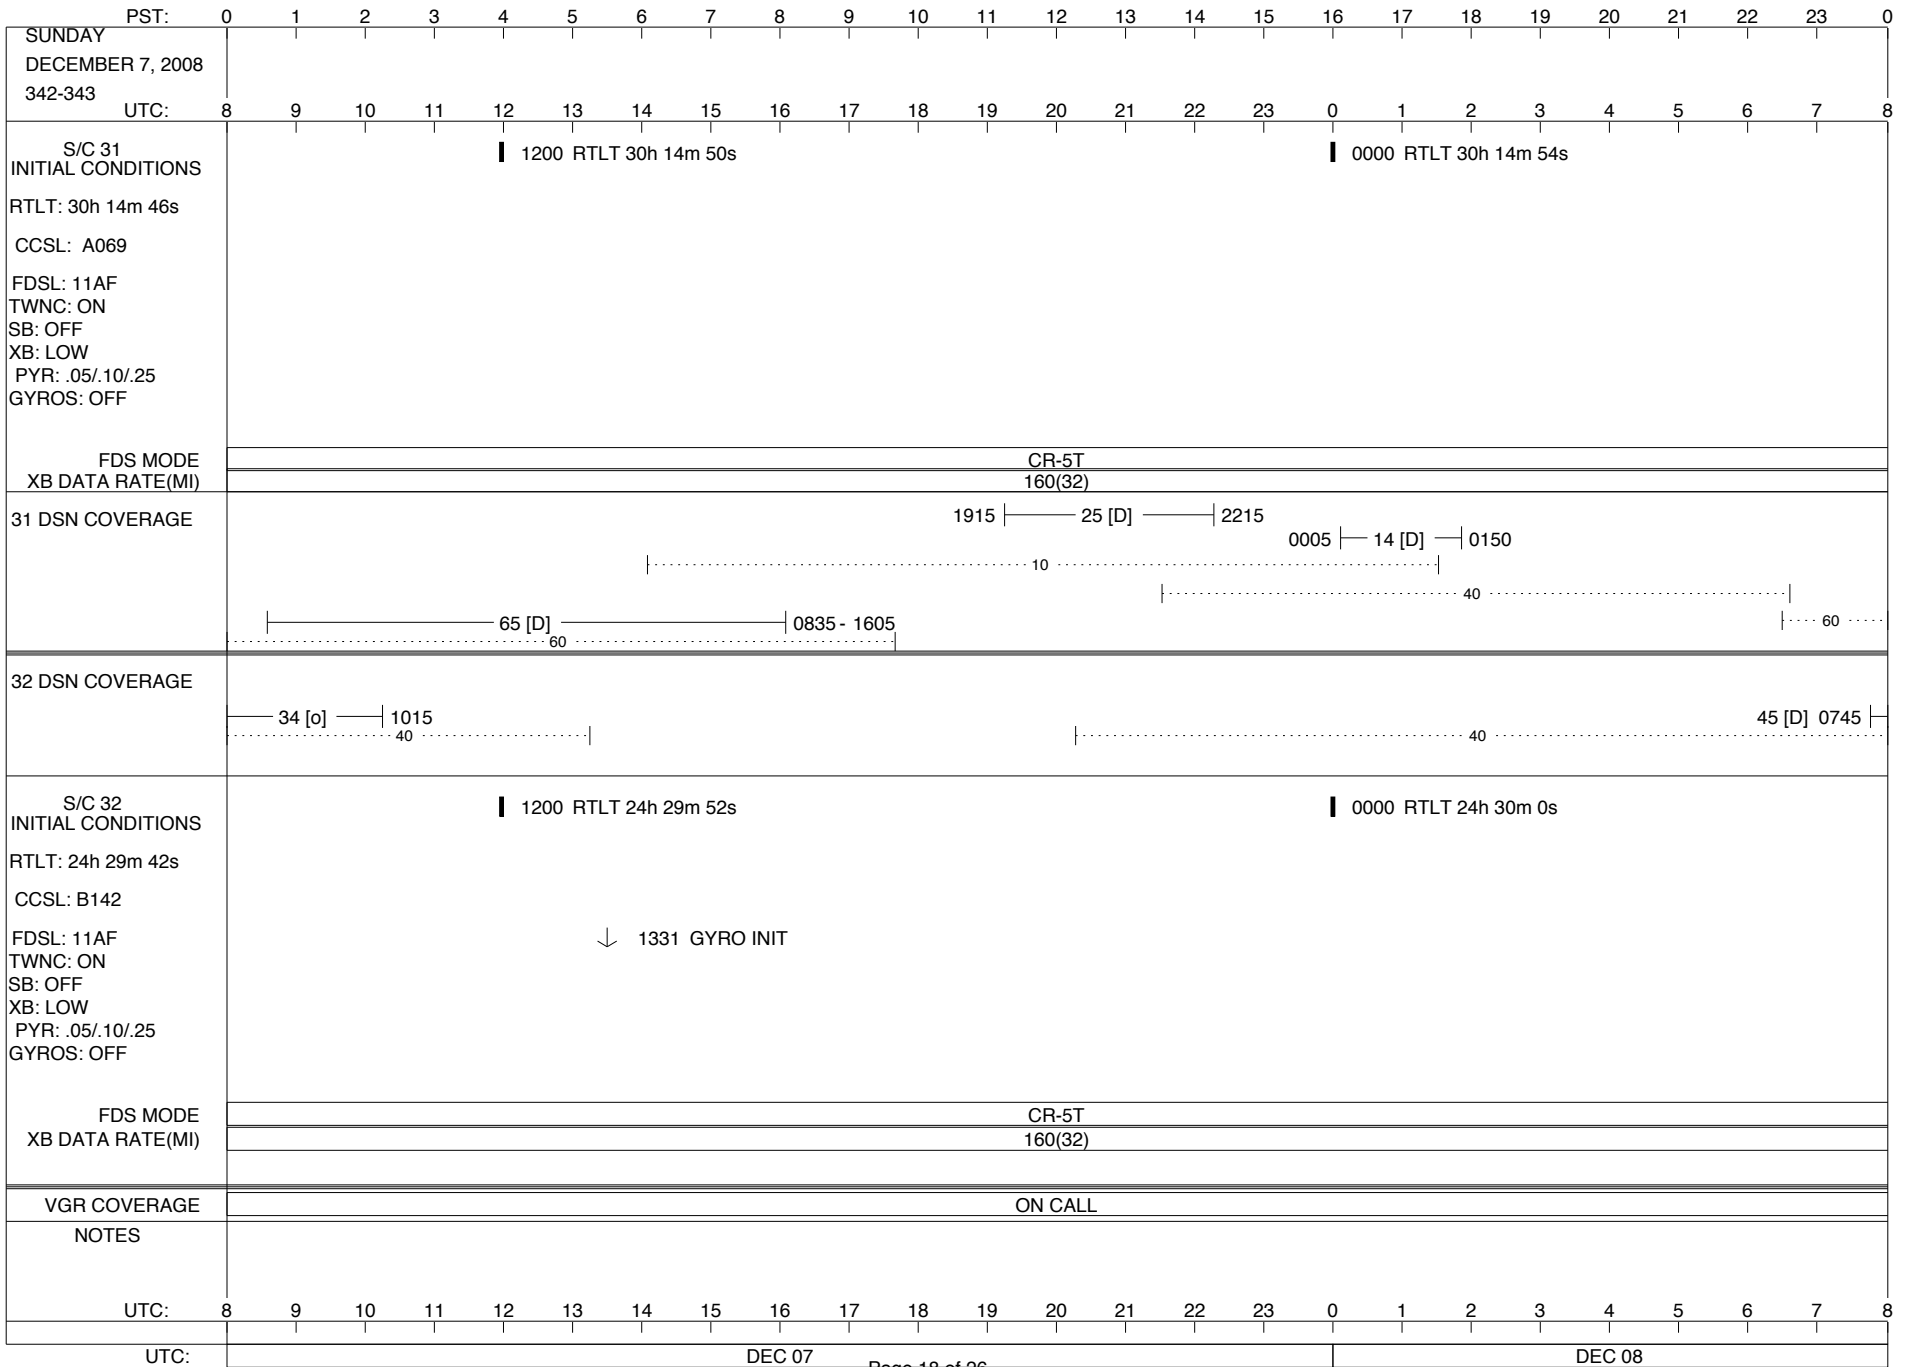

ISSUE DATE: 12/02/08 19:26