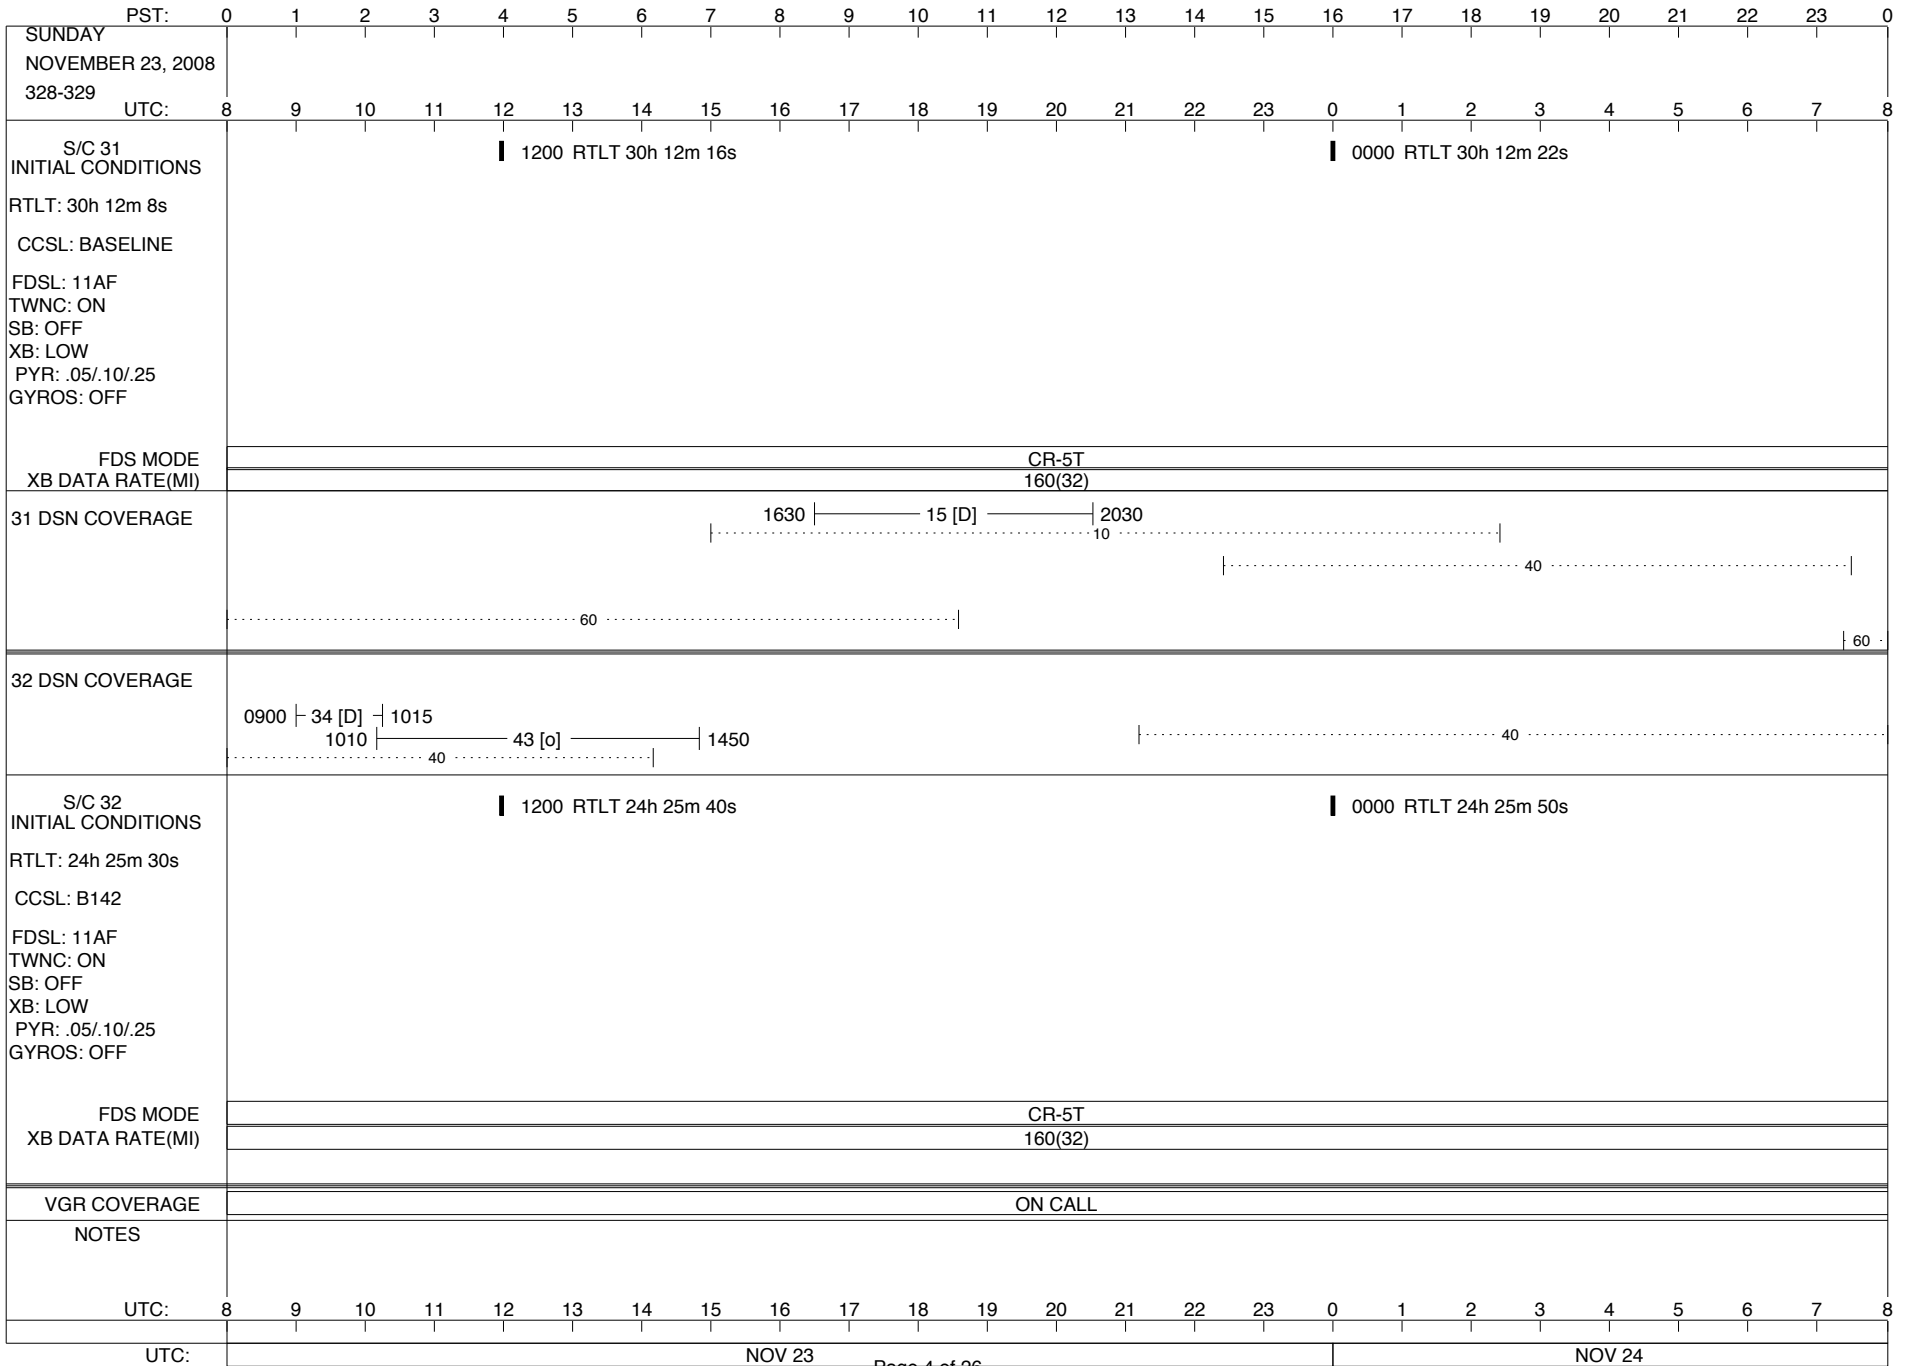

ISSUE DATE: 12/02/08 19:26