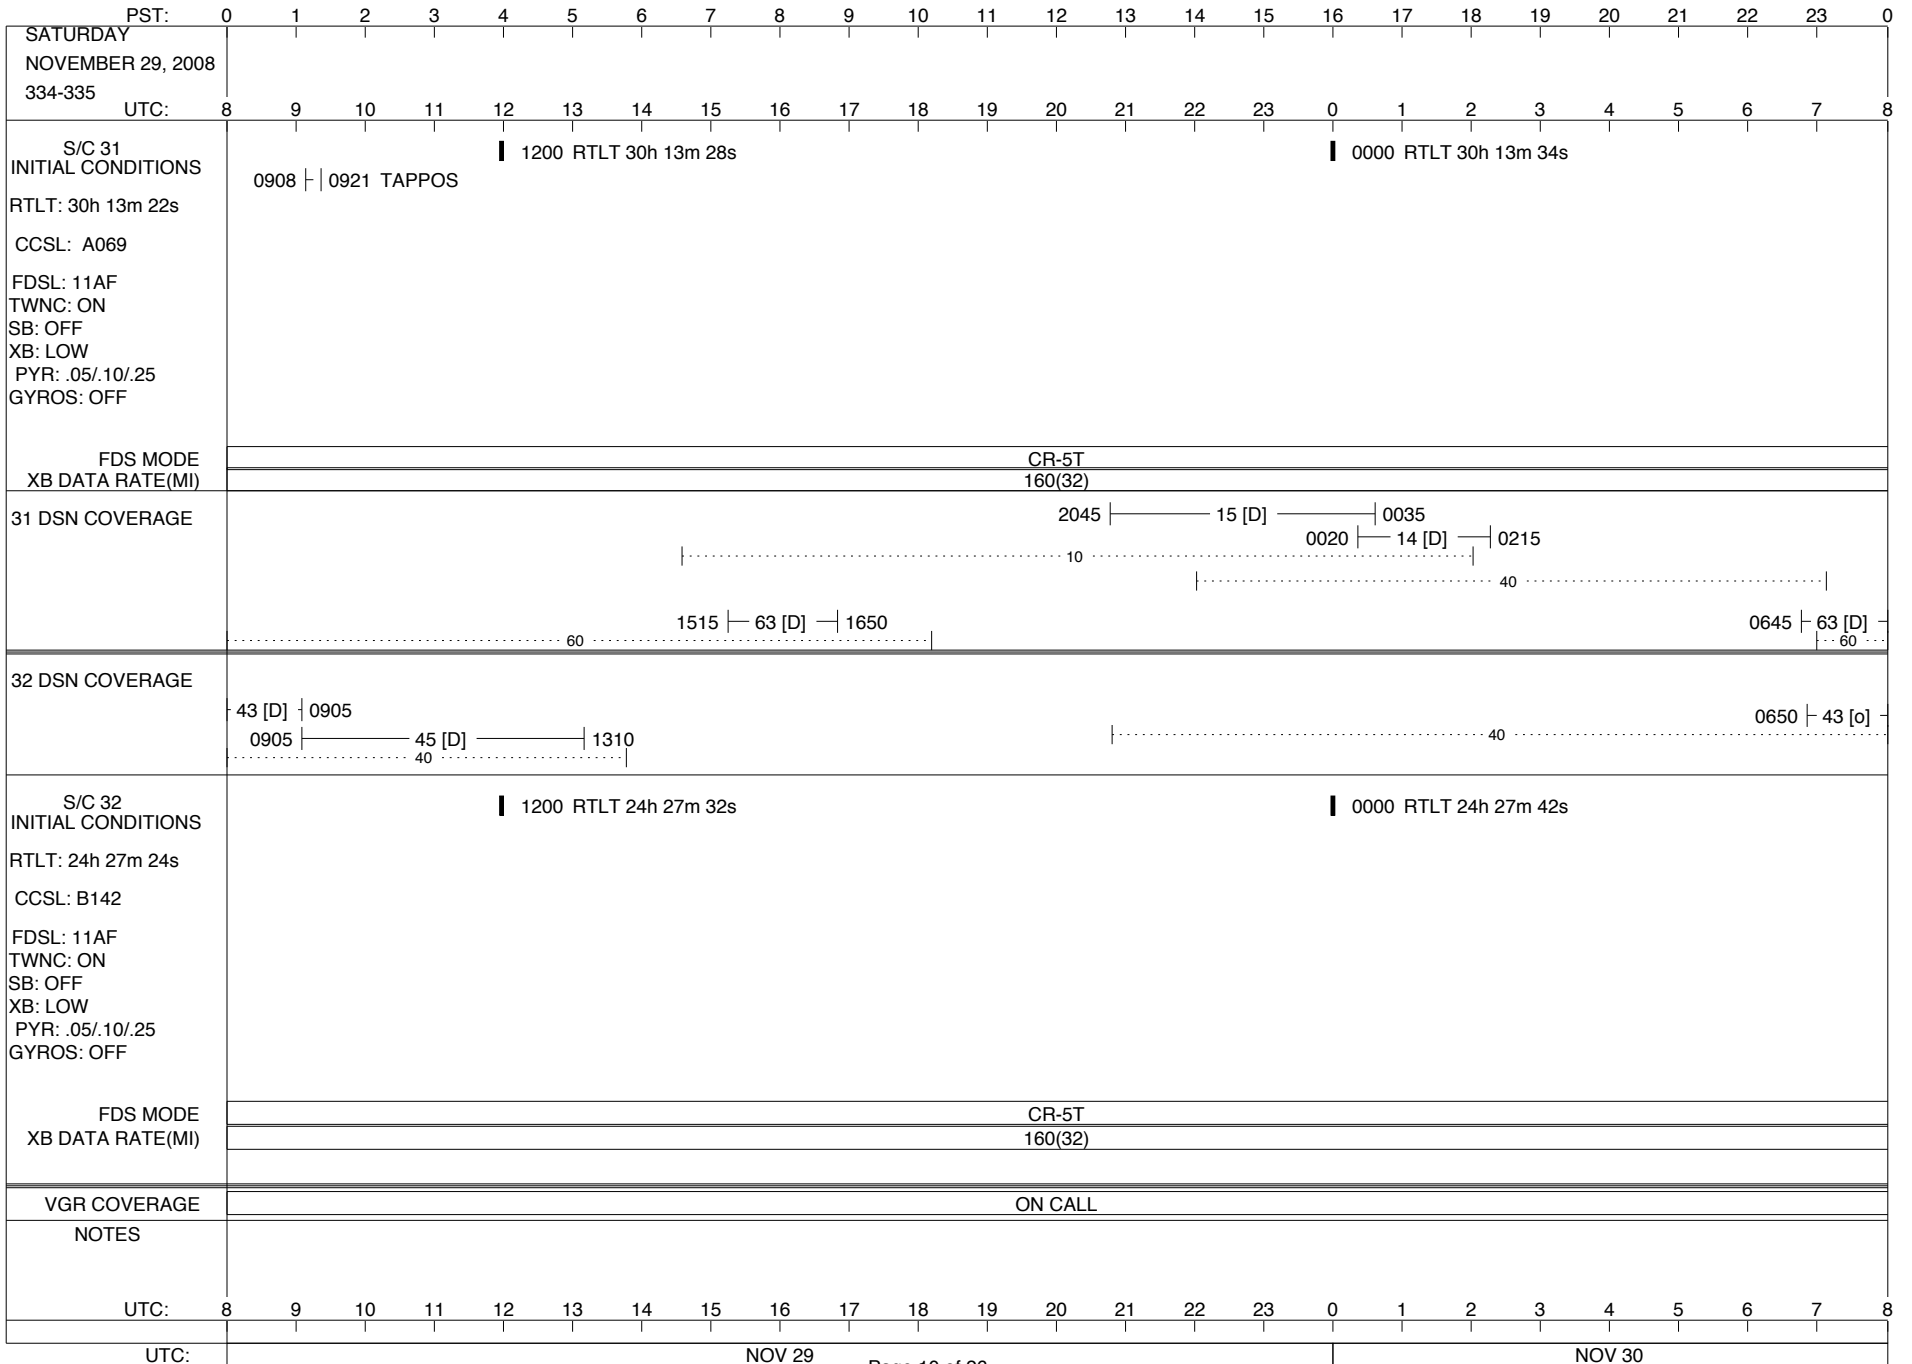

ISSUE DATE: 12/02/08 19:26