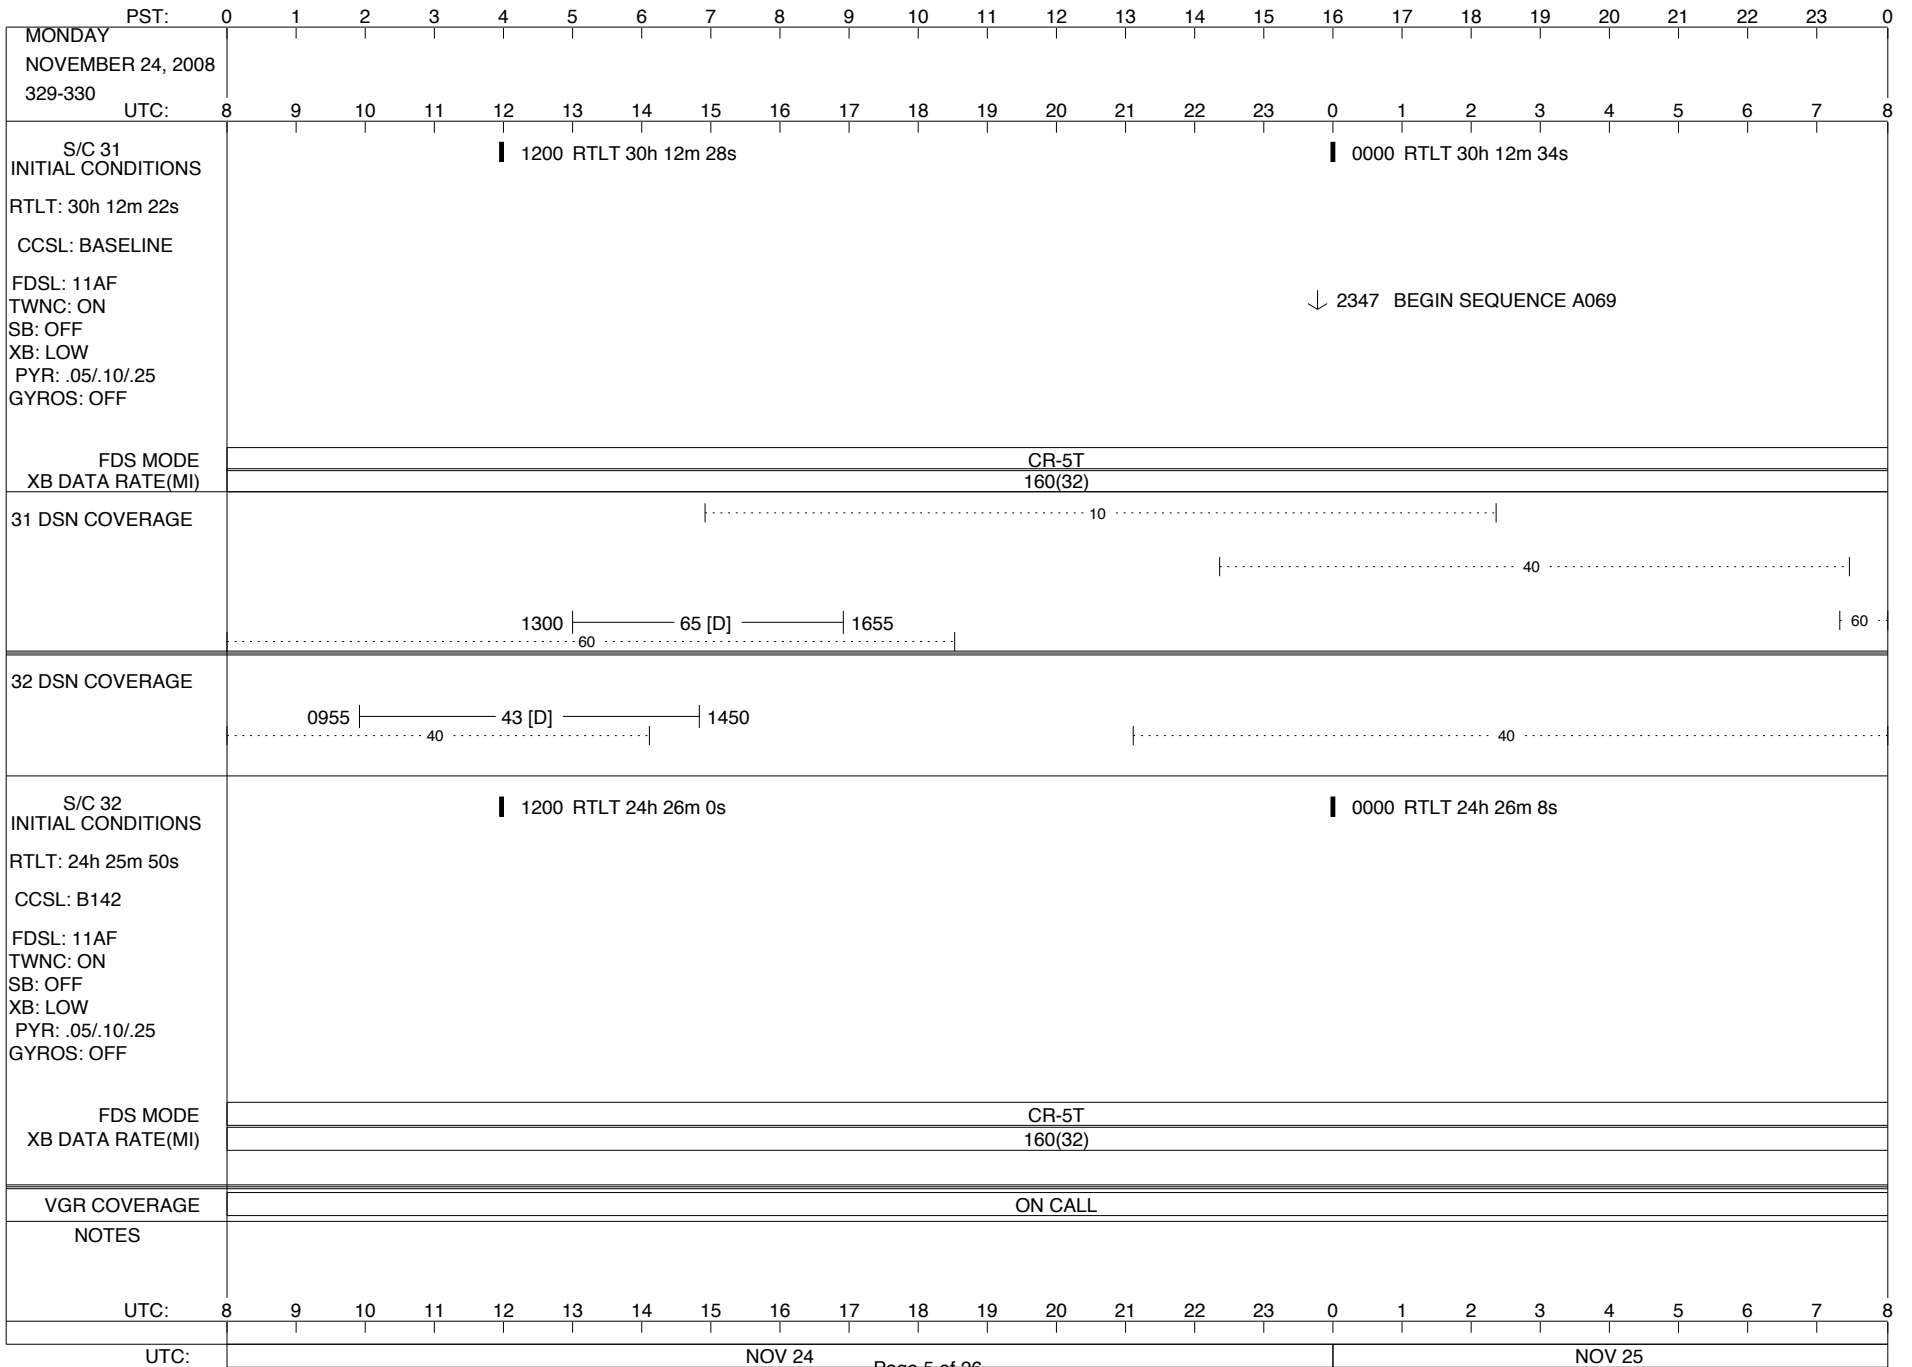

ISSUE DATE: 12/02/08 19:26