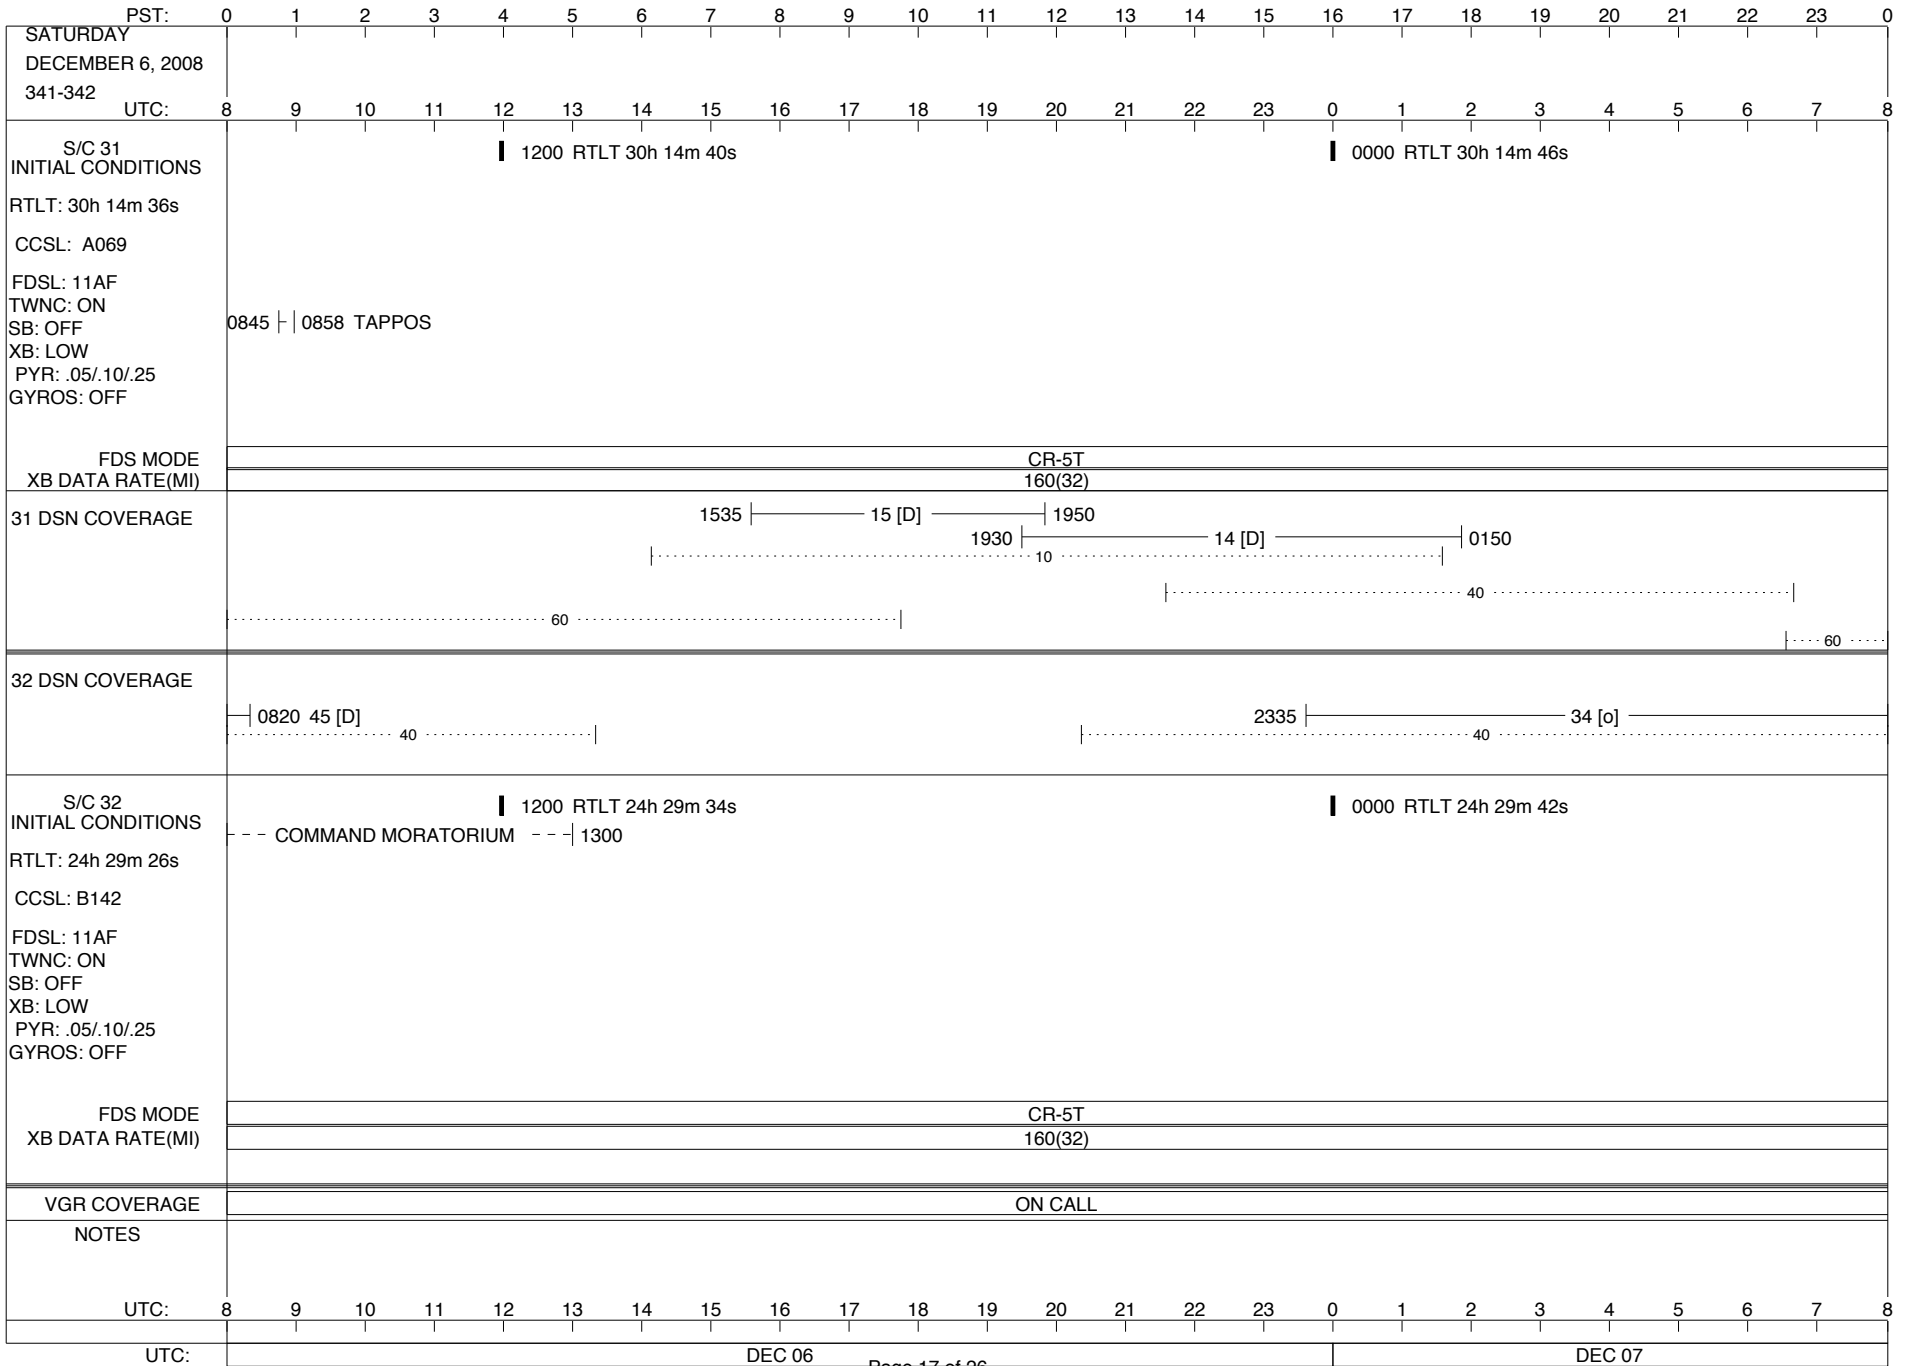

ISSUE DATE: 12/02/08 19:26