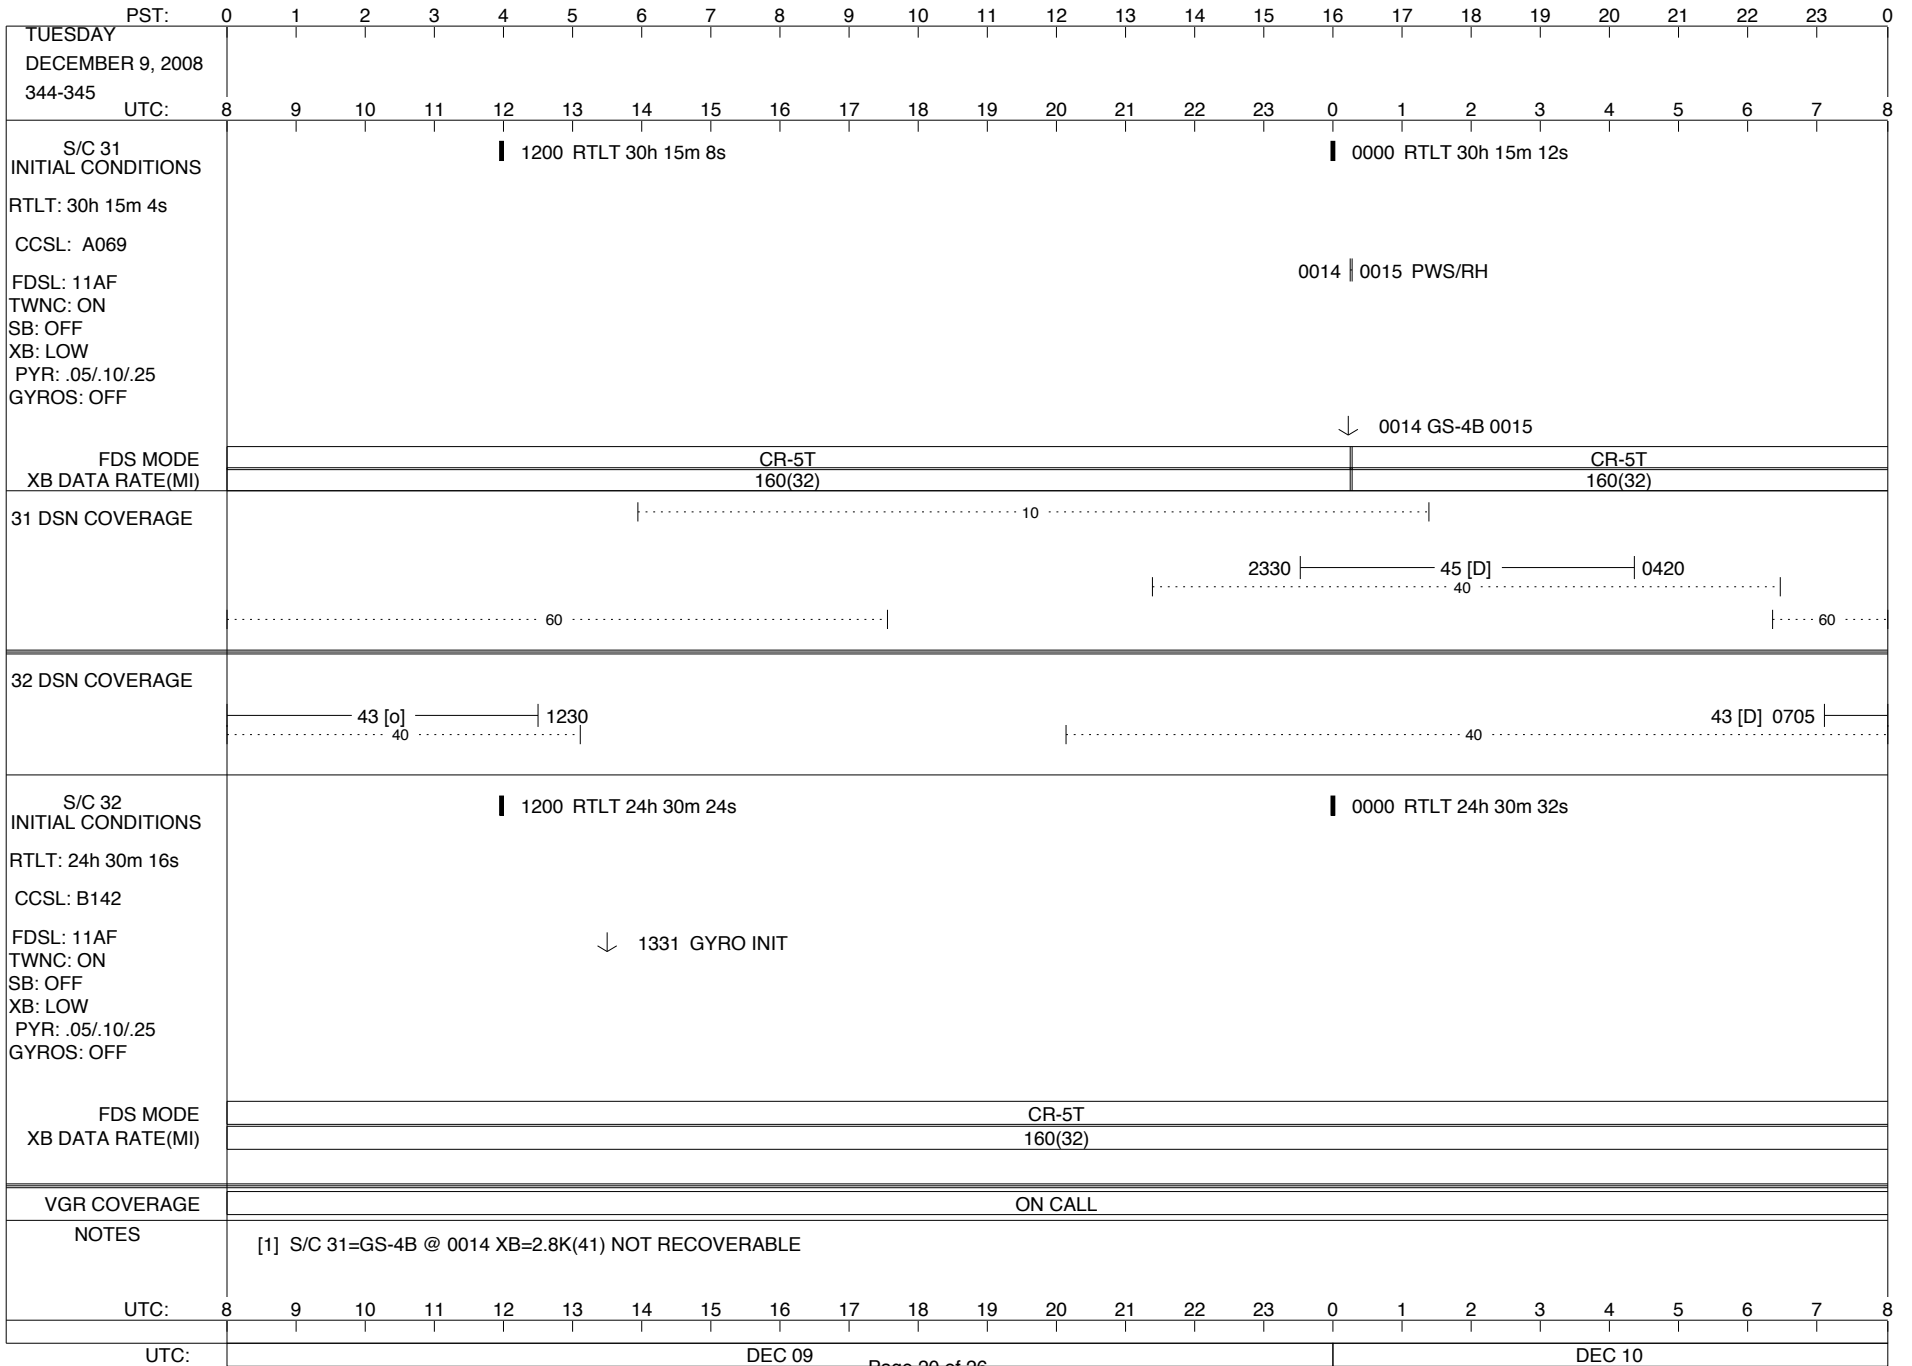

ISSUE DATE: 12/02/08 19:26

ISSUE DATE: 12/02/08 19:26

ISSUE DATE: 12/02/08 19:26

PST:	0	1	2	3	4	5	6	7	8	9	10	11	12	13	14	15	16	17	18	19	20	21	22	23	0	
MONDAY DECEMBER 8, 2008 343-344																										
UTC:	8	9	10	11	12	13	14	15	16	17	18	19	20	21	22	23	0	1	2	3	4	5	6	7	8	
S/C 31 INITIAL CONDITIONS RTLT: 30h 14m 54s CCSL: A069 FDSL: 11AF TWNC: ON SB: OFF XB: LOW PYR: .05/.10/.25 GYROS: OFF					█																					
FDS MODE																										
XB DATA RATE(MI)																										
31 DSN COVERAGE																										
32 DSN COVERAGE																										
S/C 32 INITIAL CONDITIONS RTLT: 24h 30m 0s CCSL: B142 FDSL: 11AF TWNC: ON SB: OFF XB: LOW PYR: .05/.10/.25 GYROS: OFF					█																					
FDS MODE																										
XB DATA RATE(MI)																										
VGR COVERAGE																										
NOTES																										
UTC:	8	9	10	11	12	13	14	15	16	17	18	19	20	21	22	23	0	1	2	3	4	5	6	7	8	
UTC:	DEC 08														DEC 09											