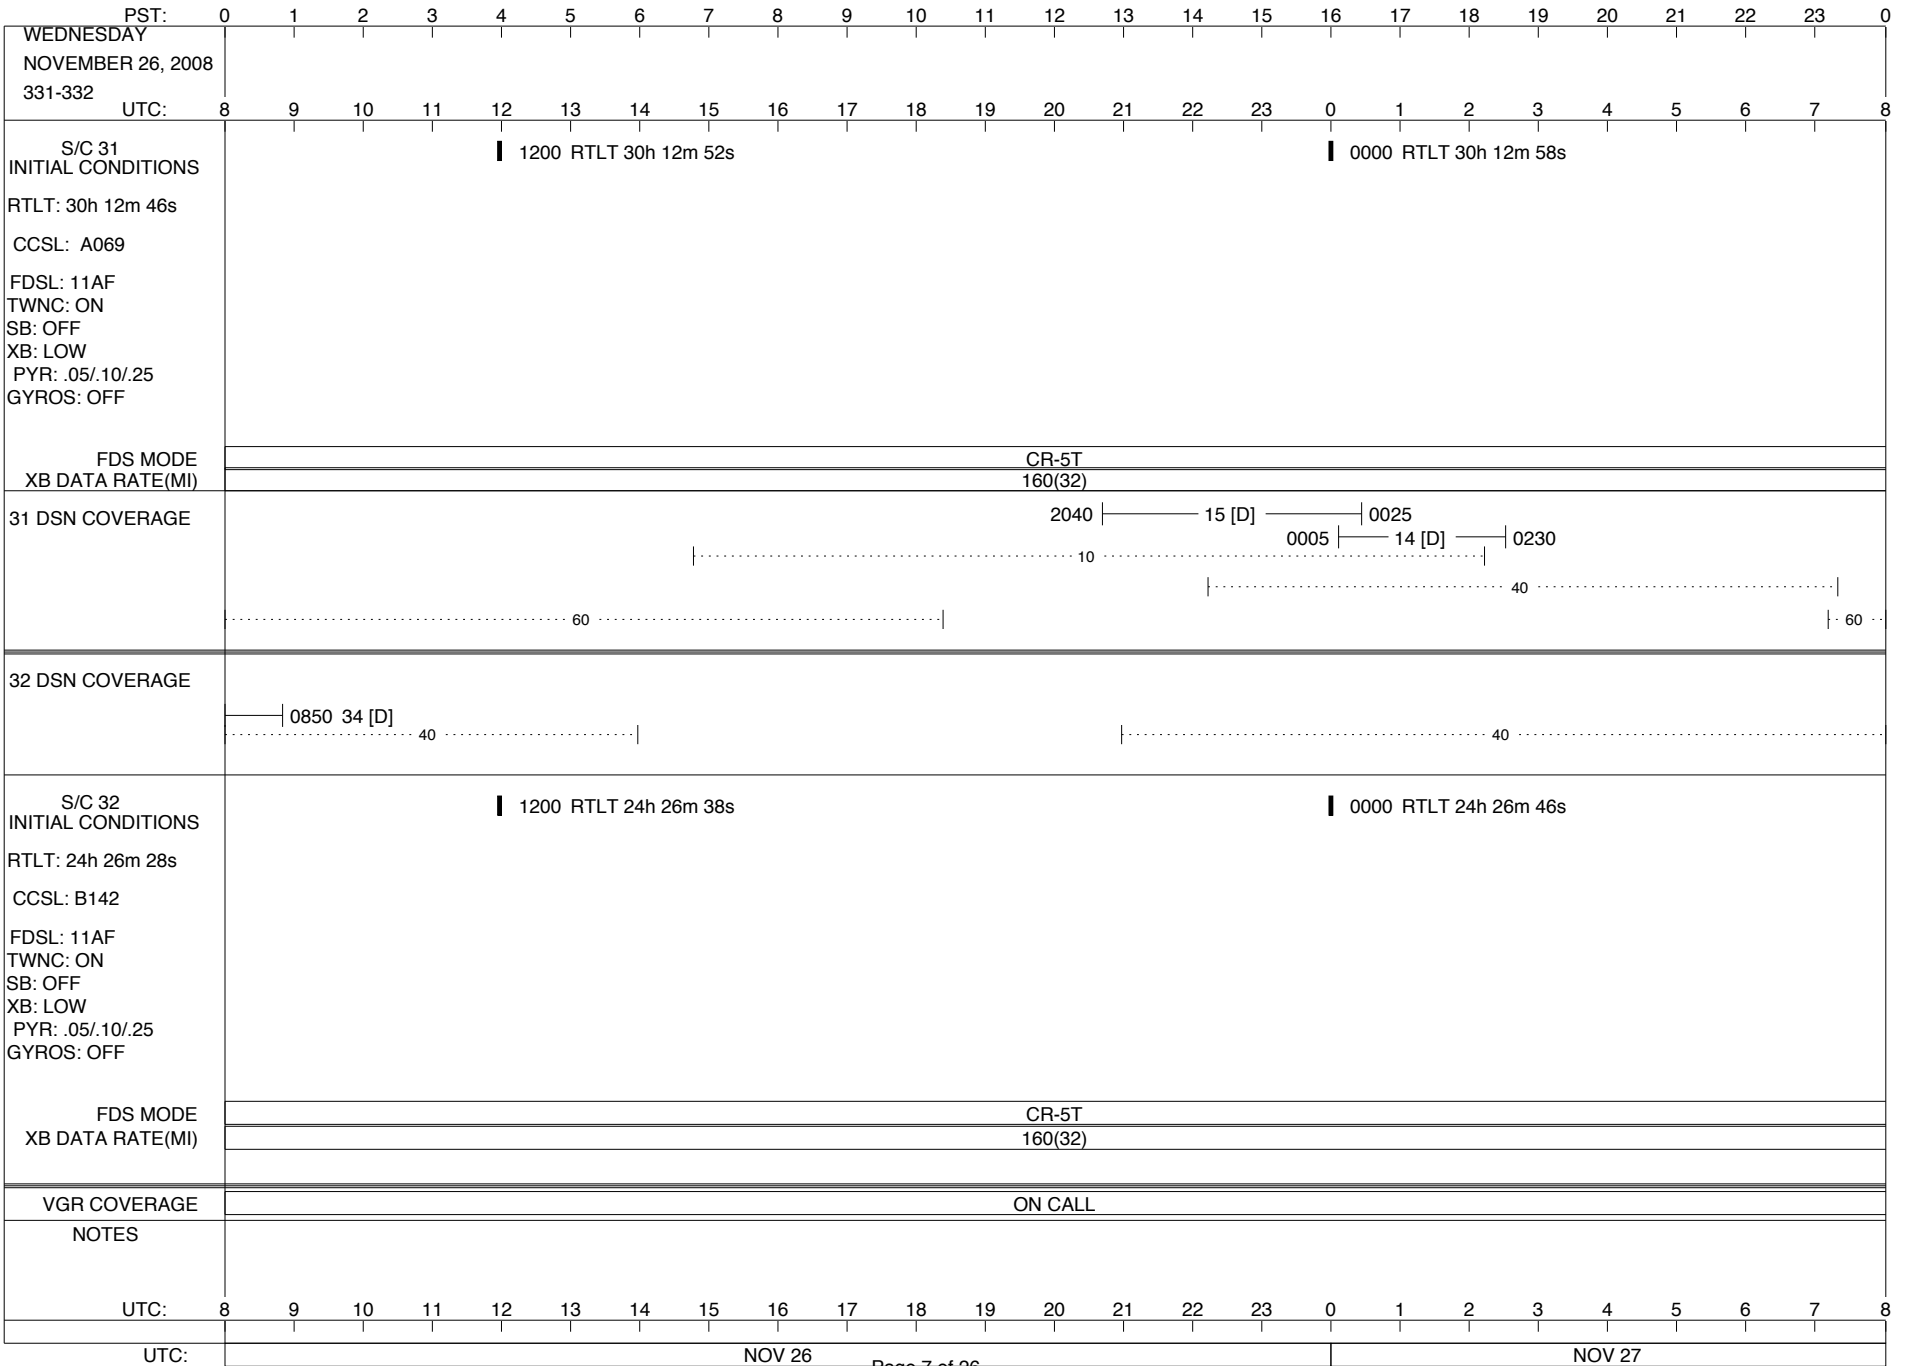

ISSUE DATE: 12/02/08 19:26