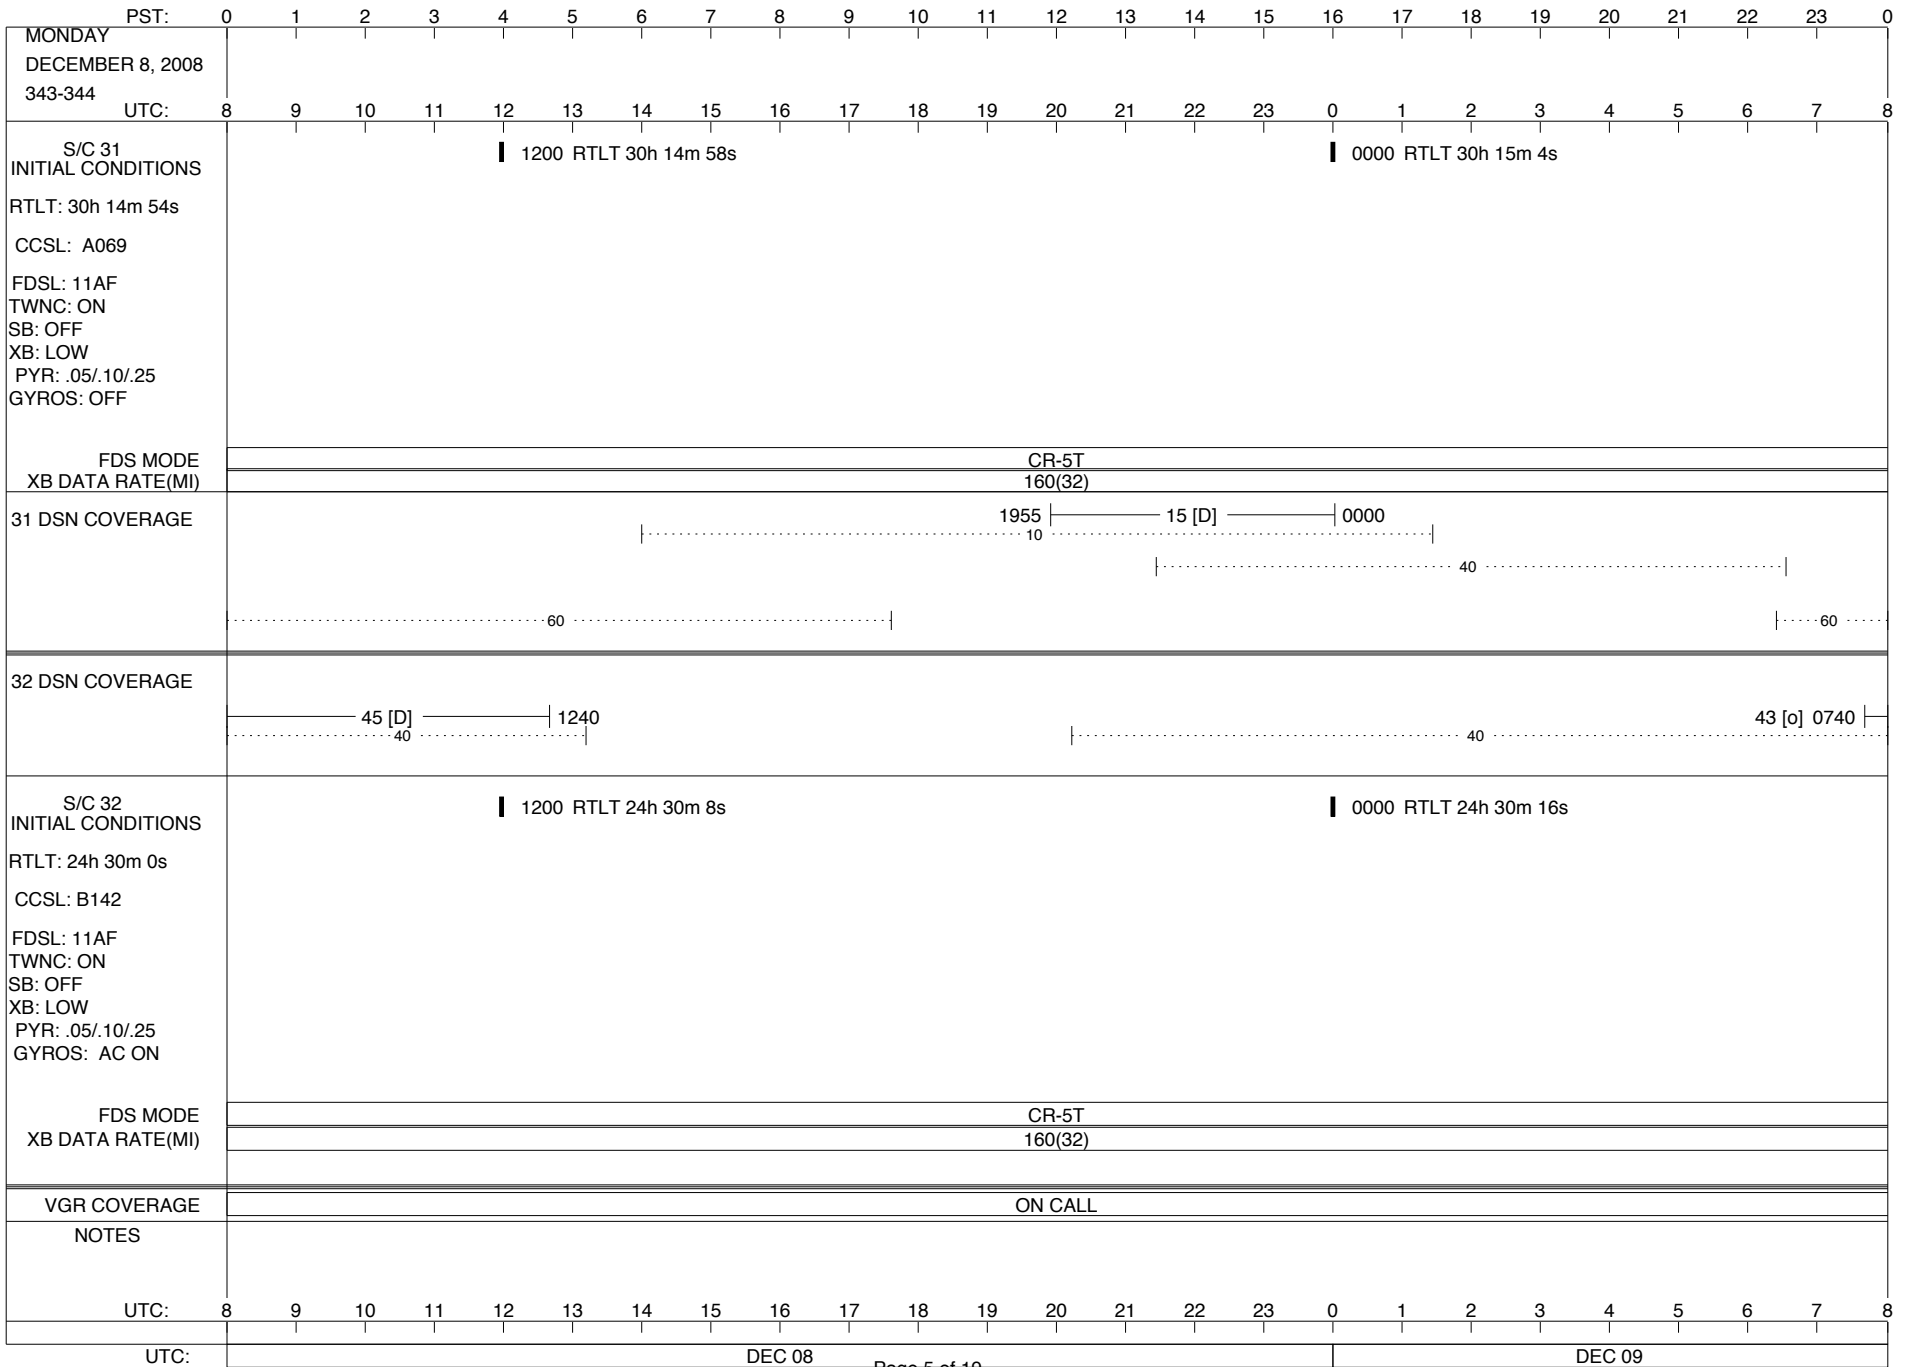

ISSUE DATE: 12/11/08 18:29