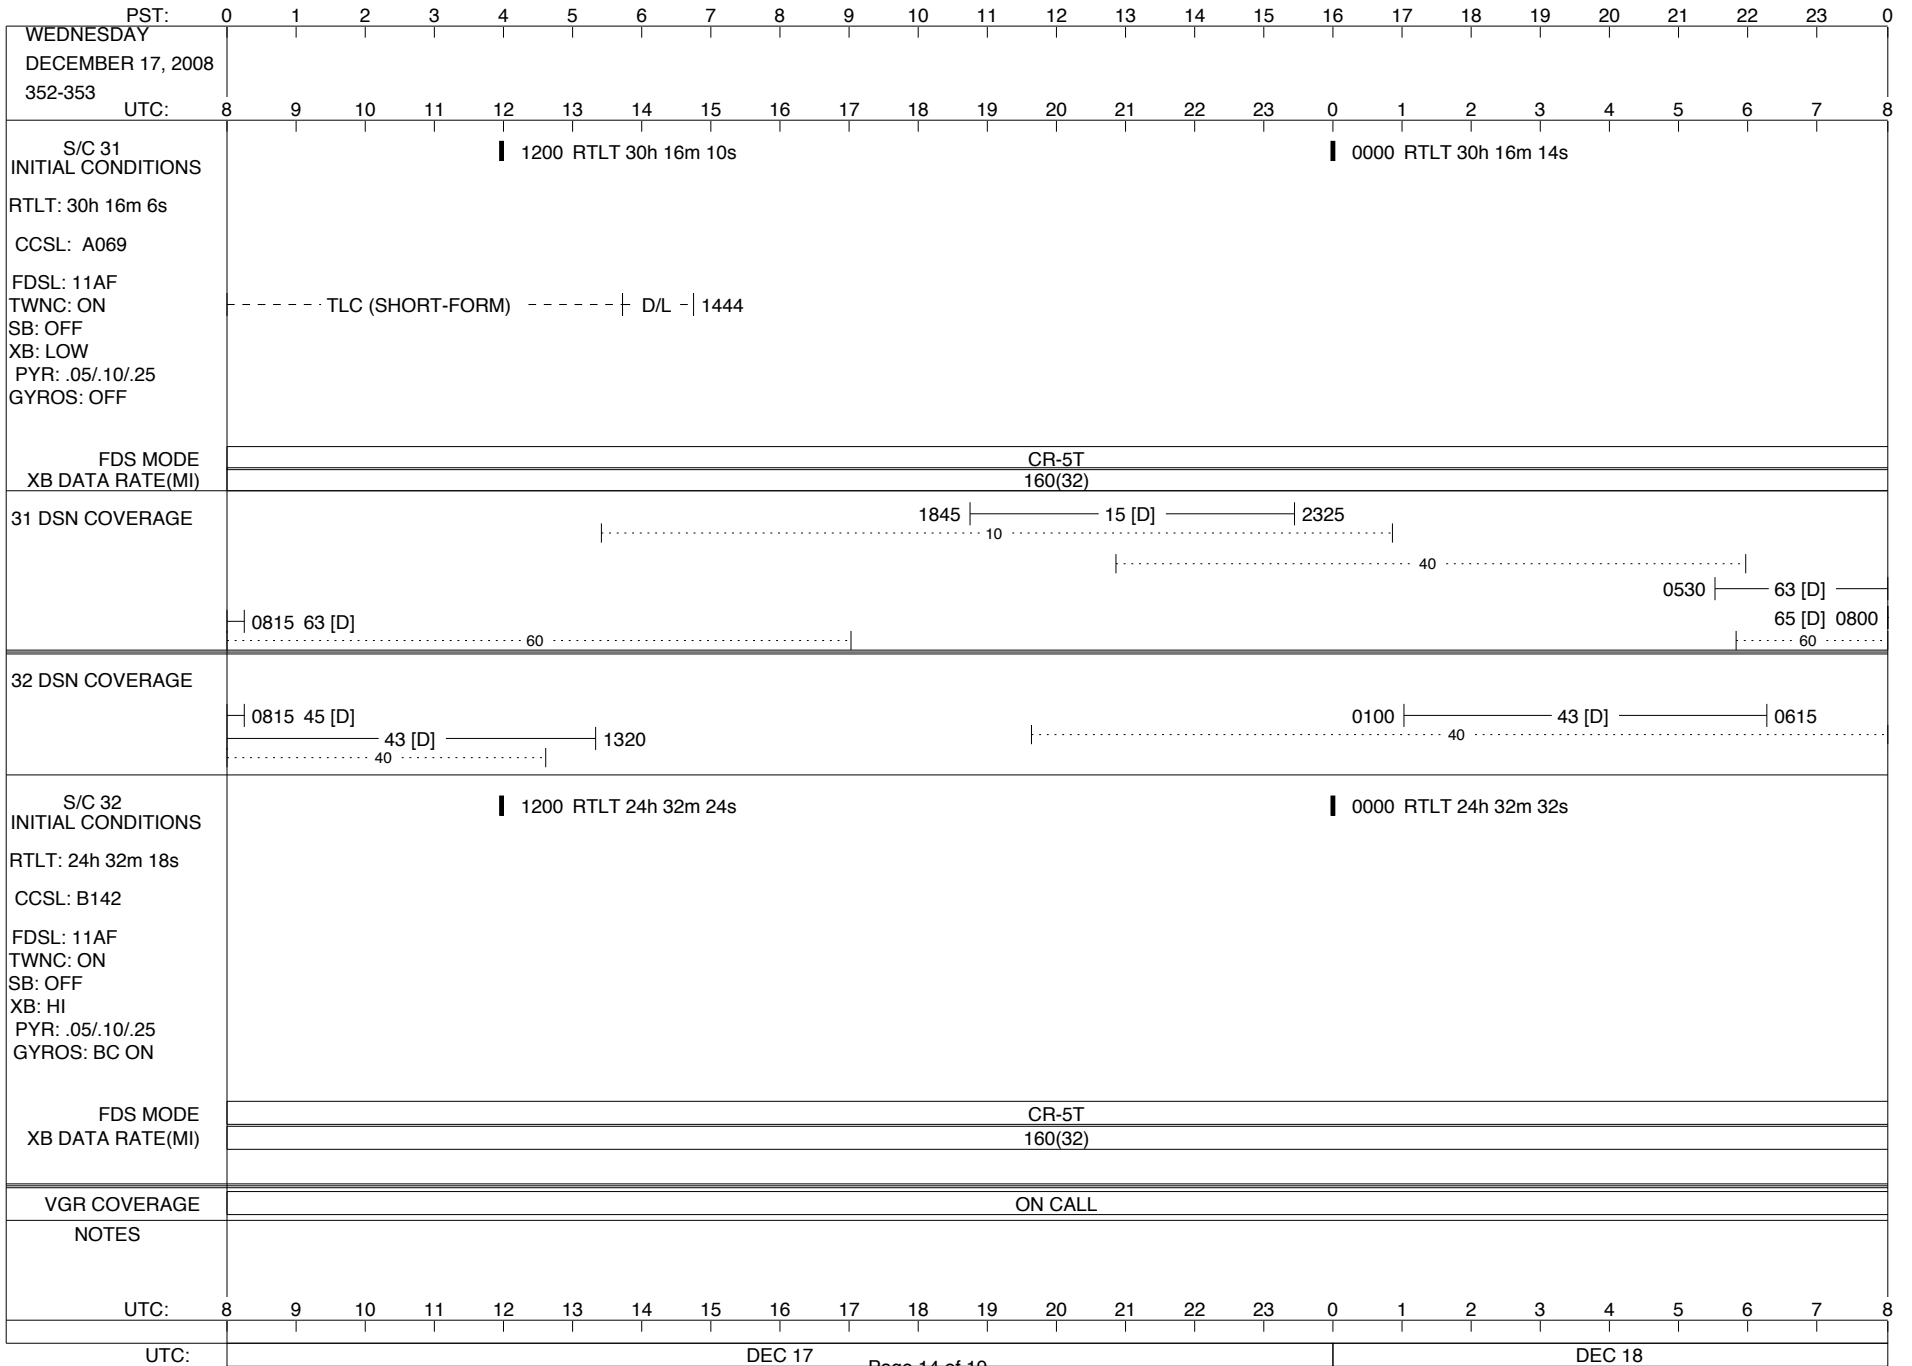

ISSUE DATE: 12/11/08 18:29