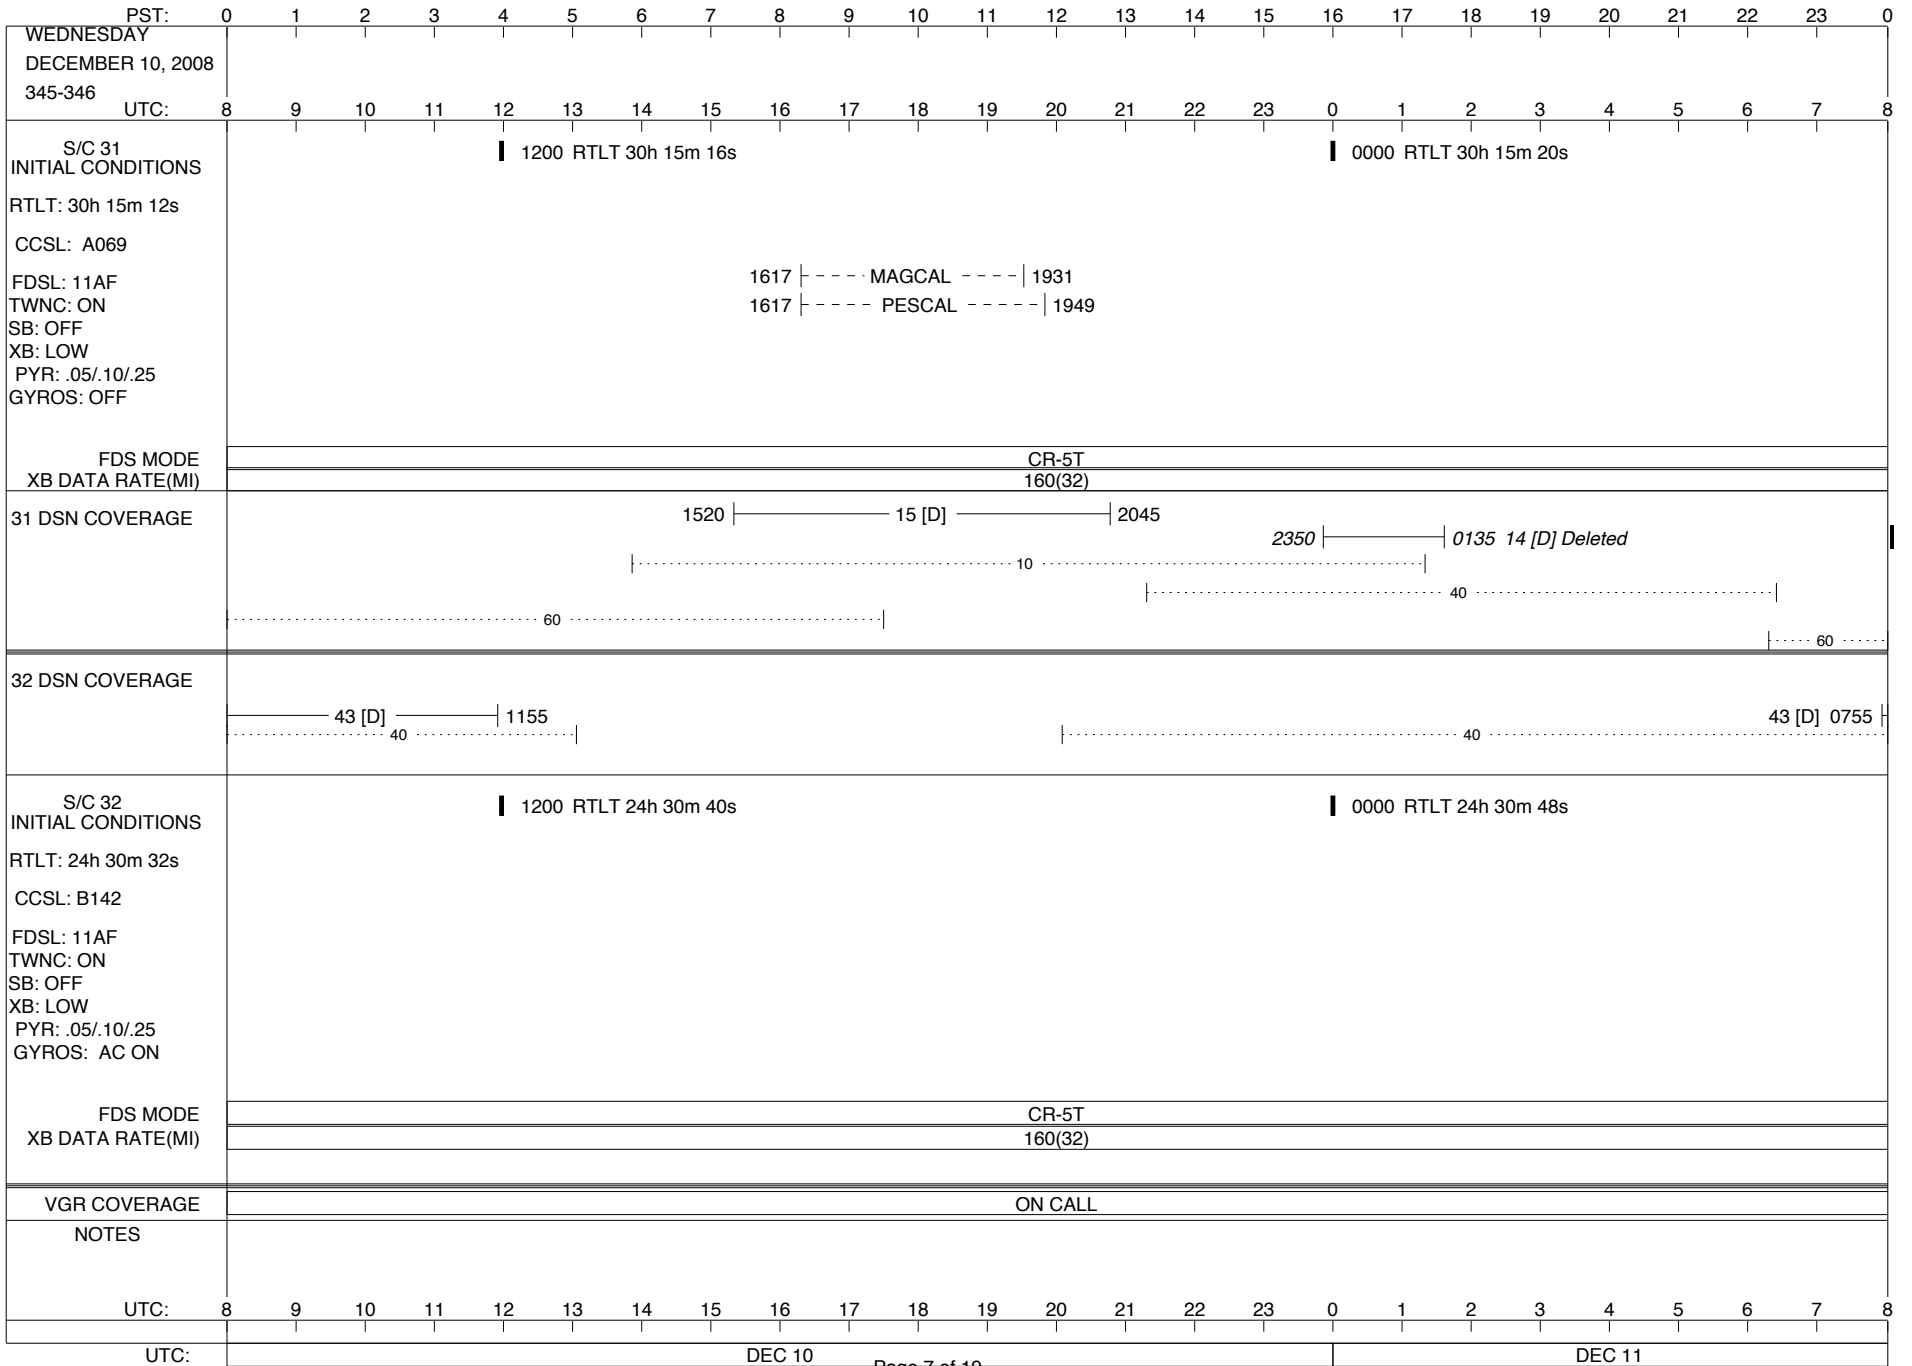

ISSUE DATE: 12/11/08 18:29