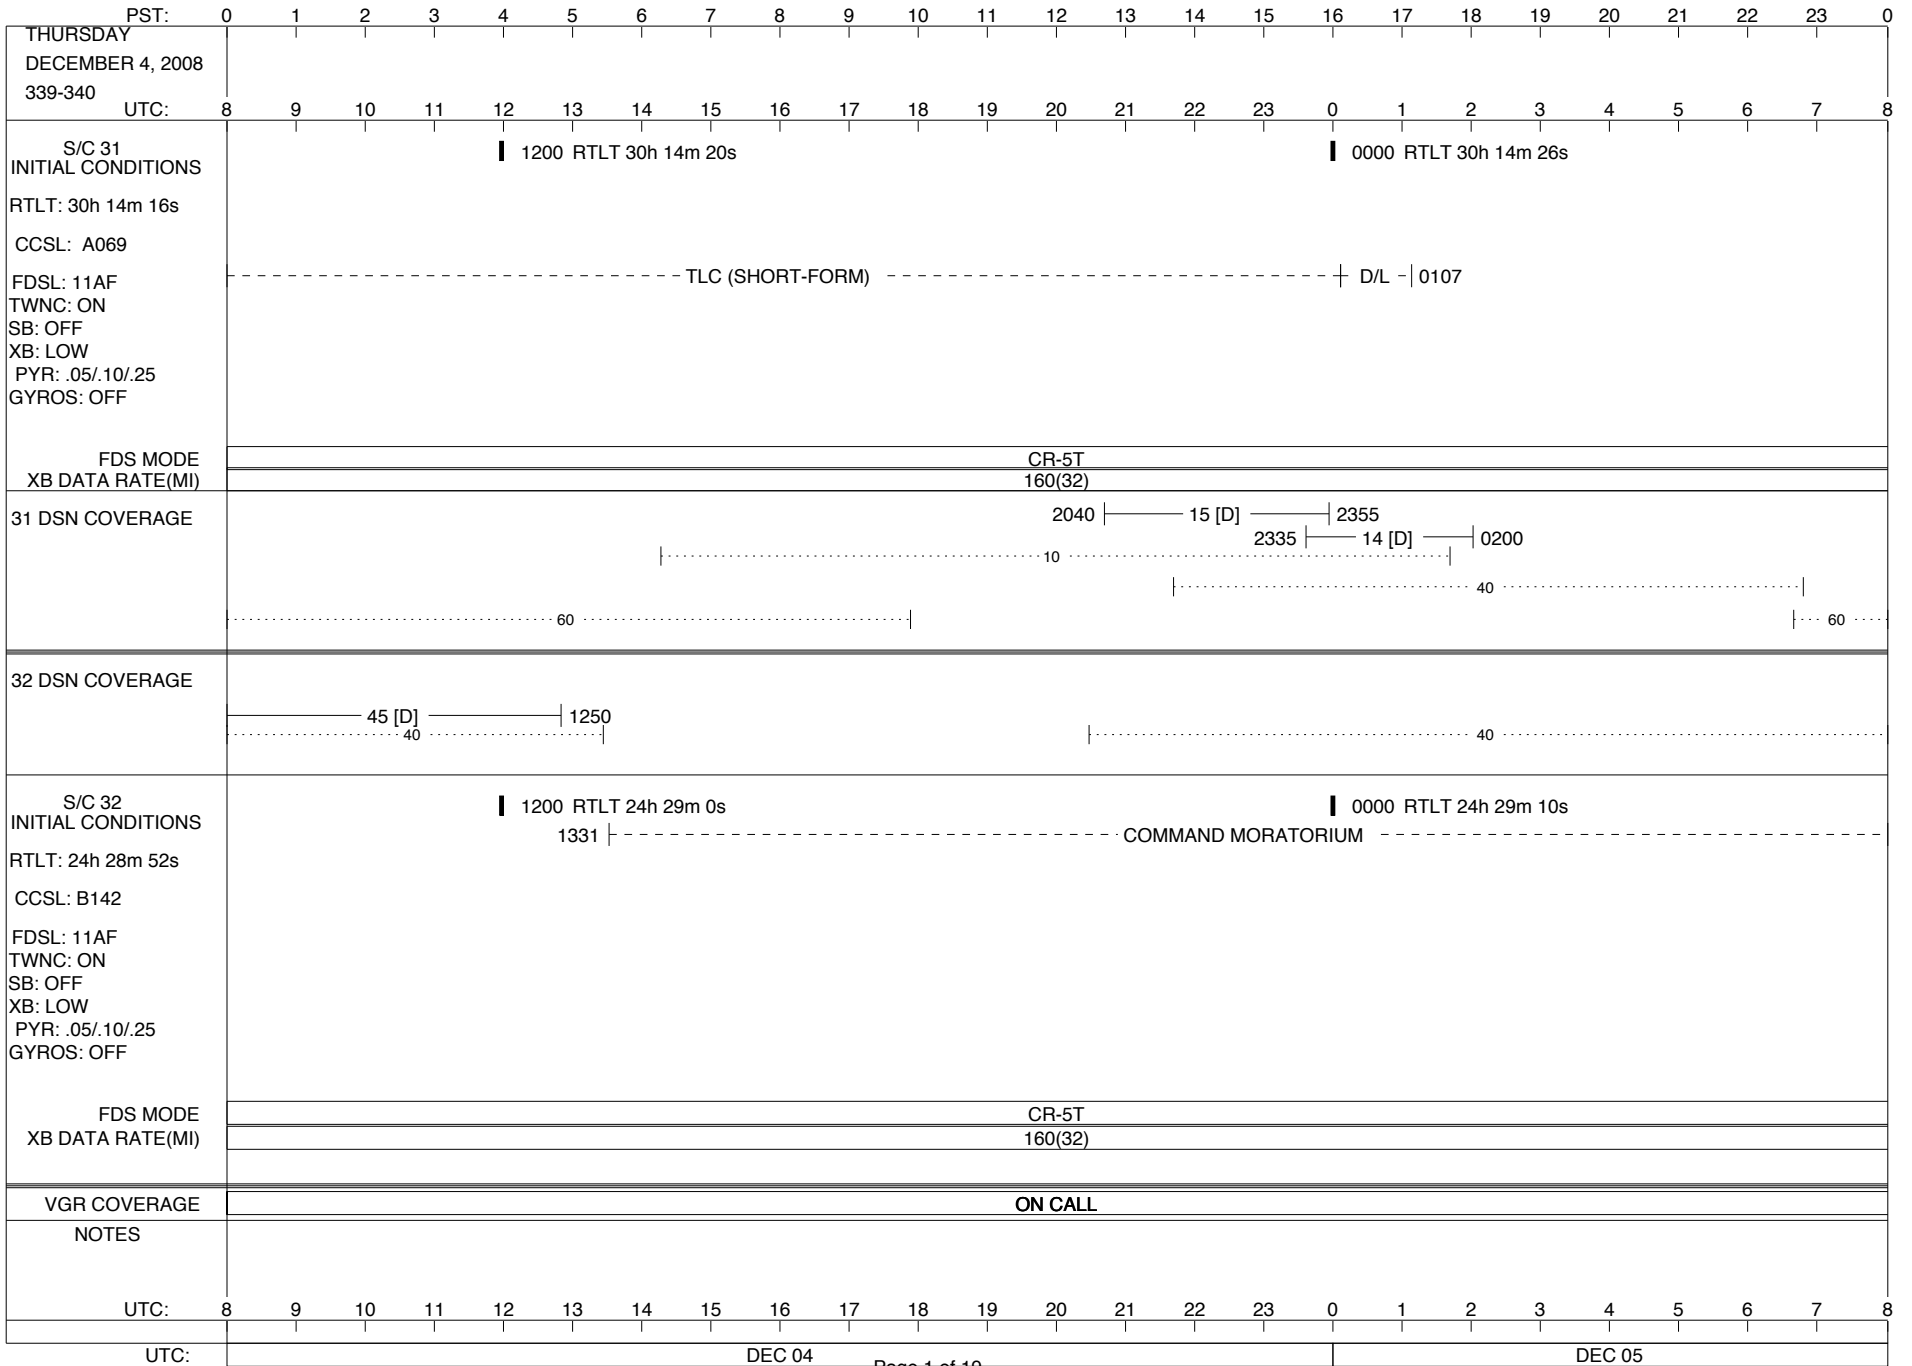

ISSUE DATE: 12/11/08 18:29