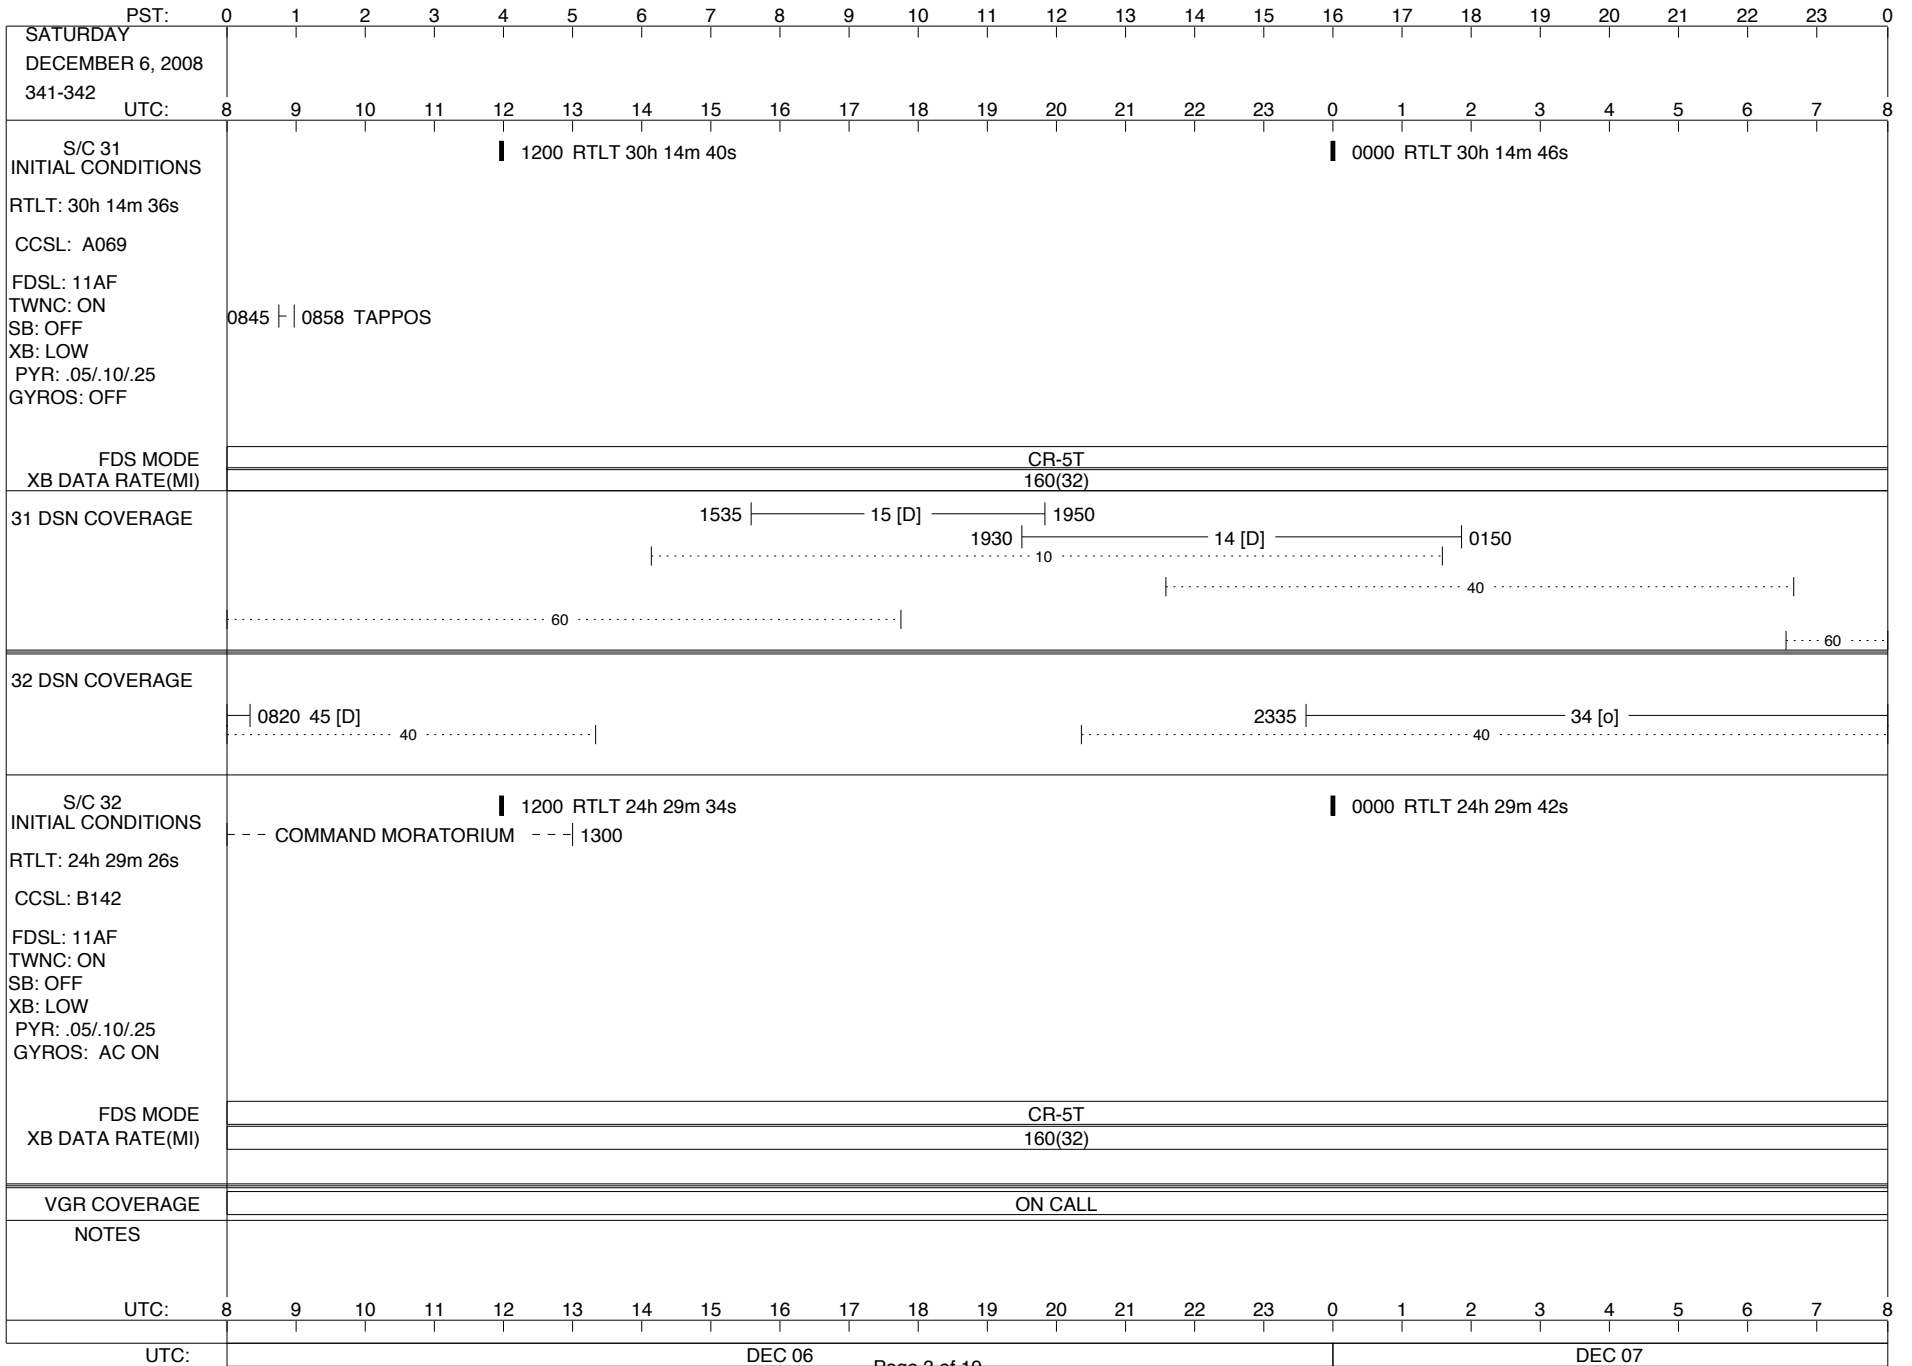

ISSUE DATE: 12/11/08 18:29