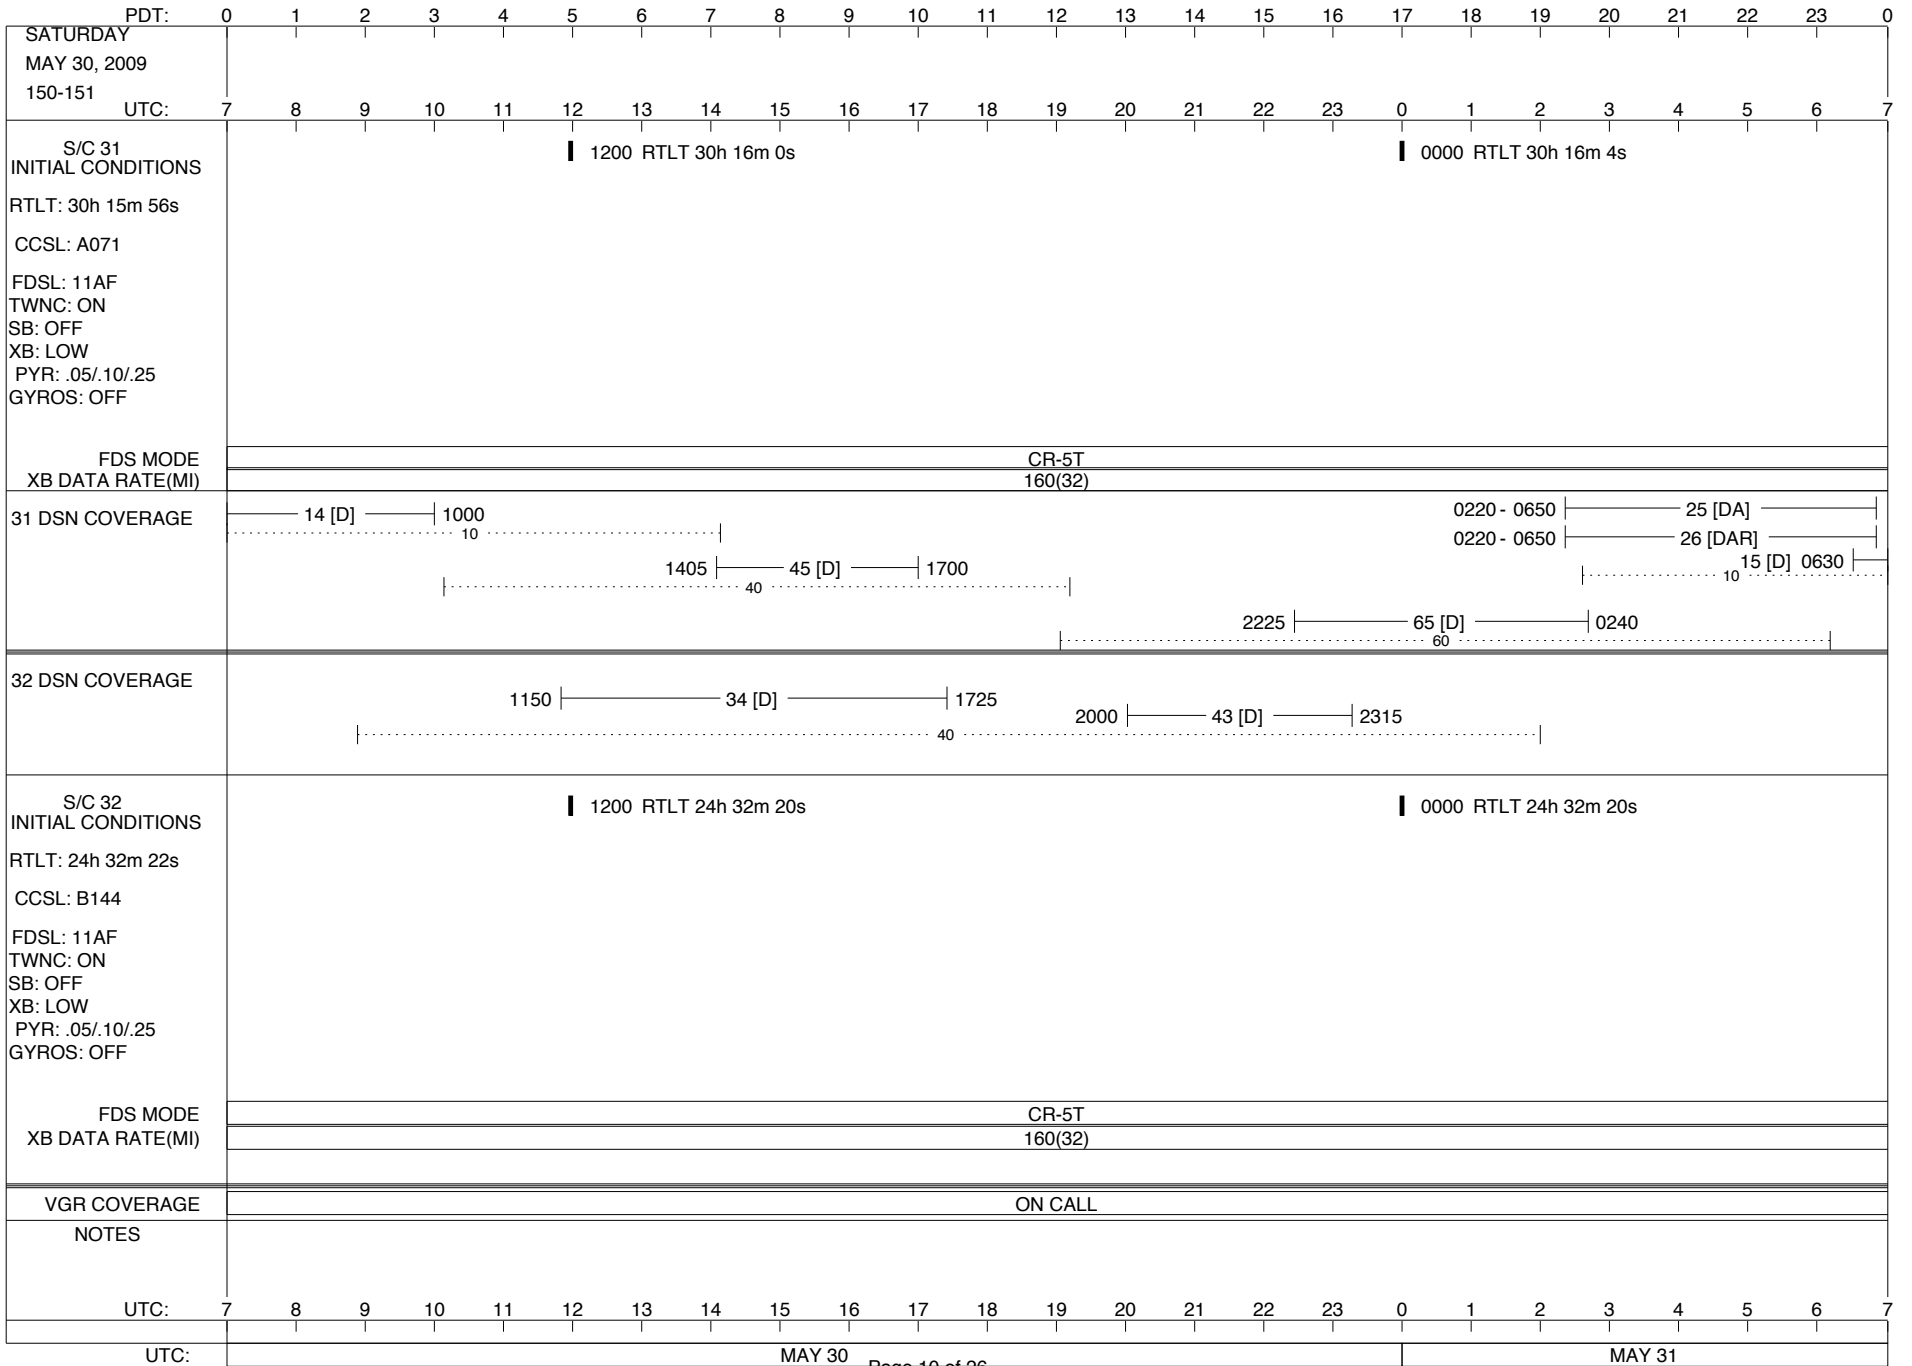

ISSUE DATE: 05/20/09 20:07