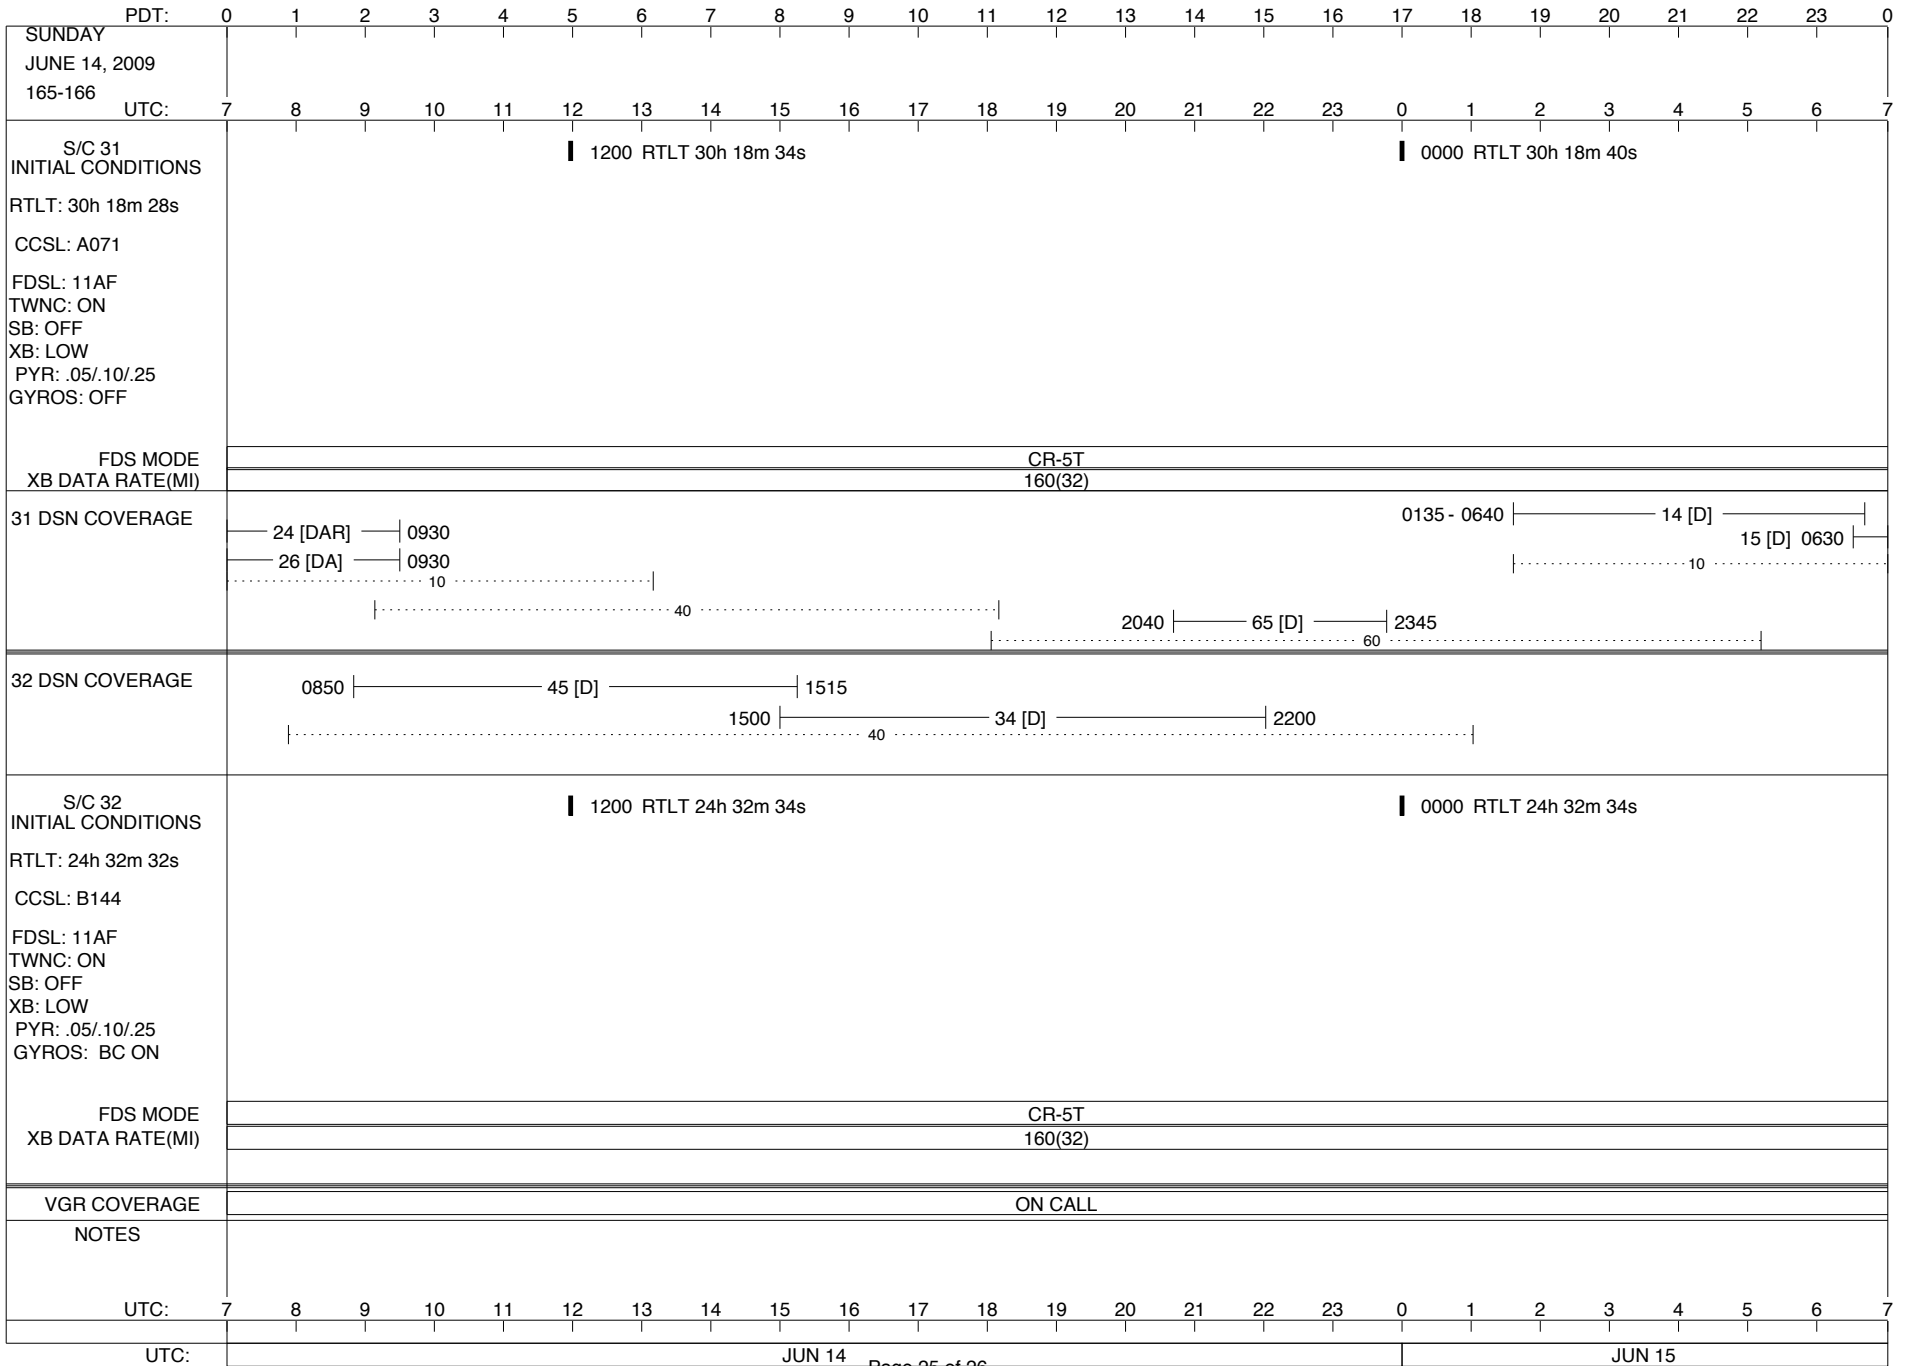

ISSUE DATE: 05/20/09 20:07