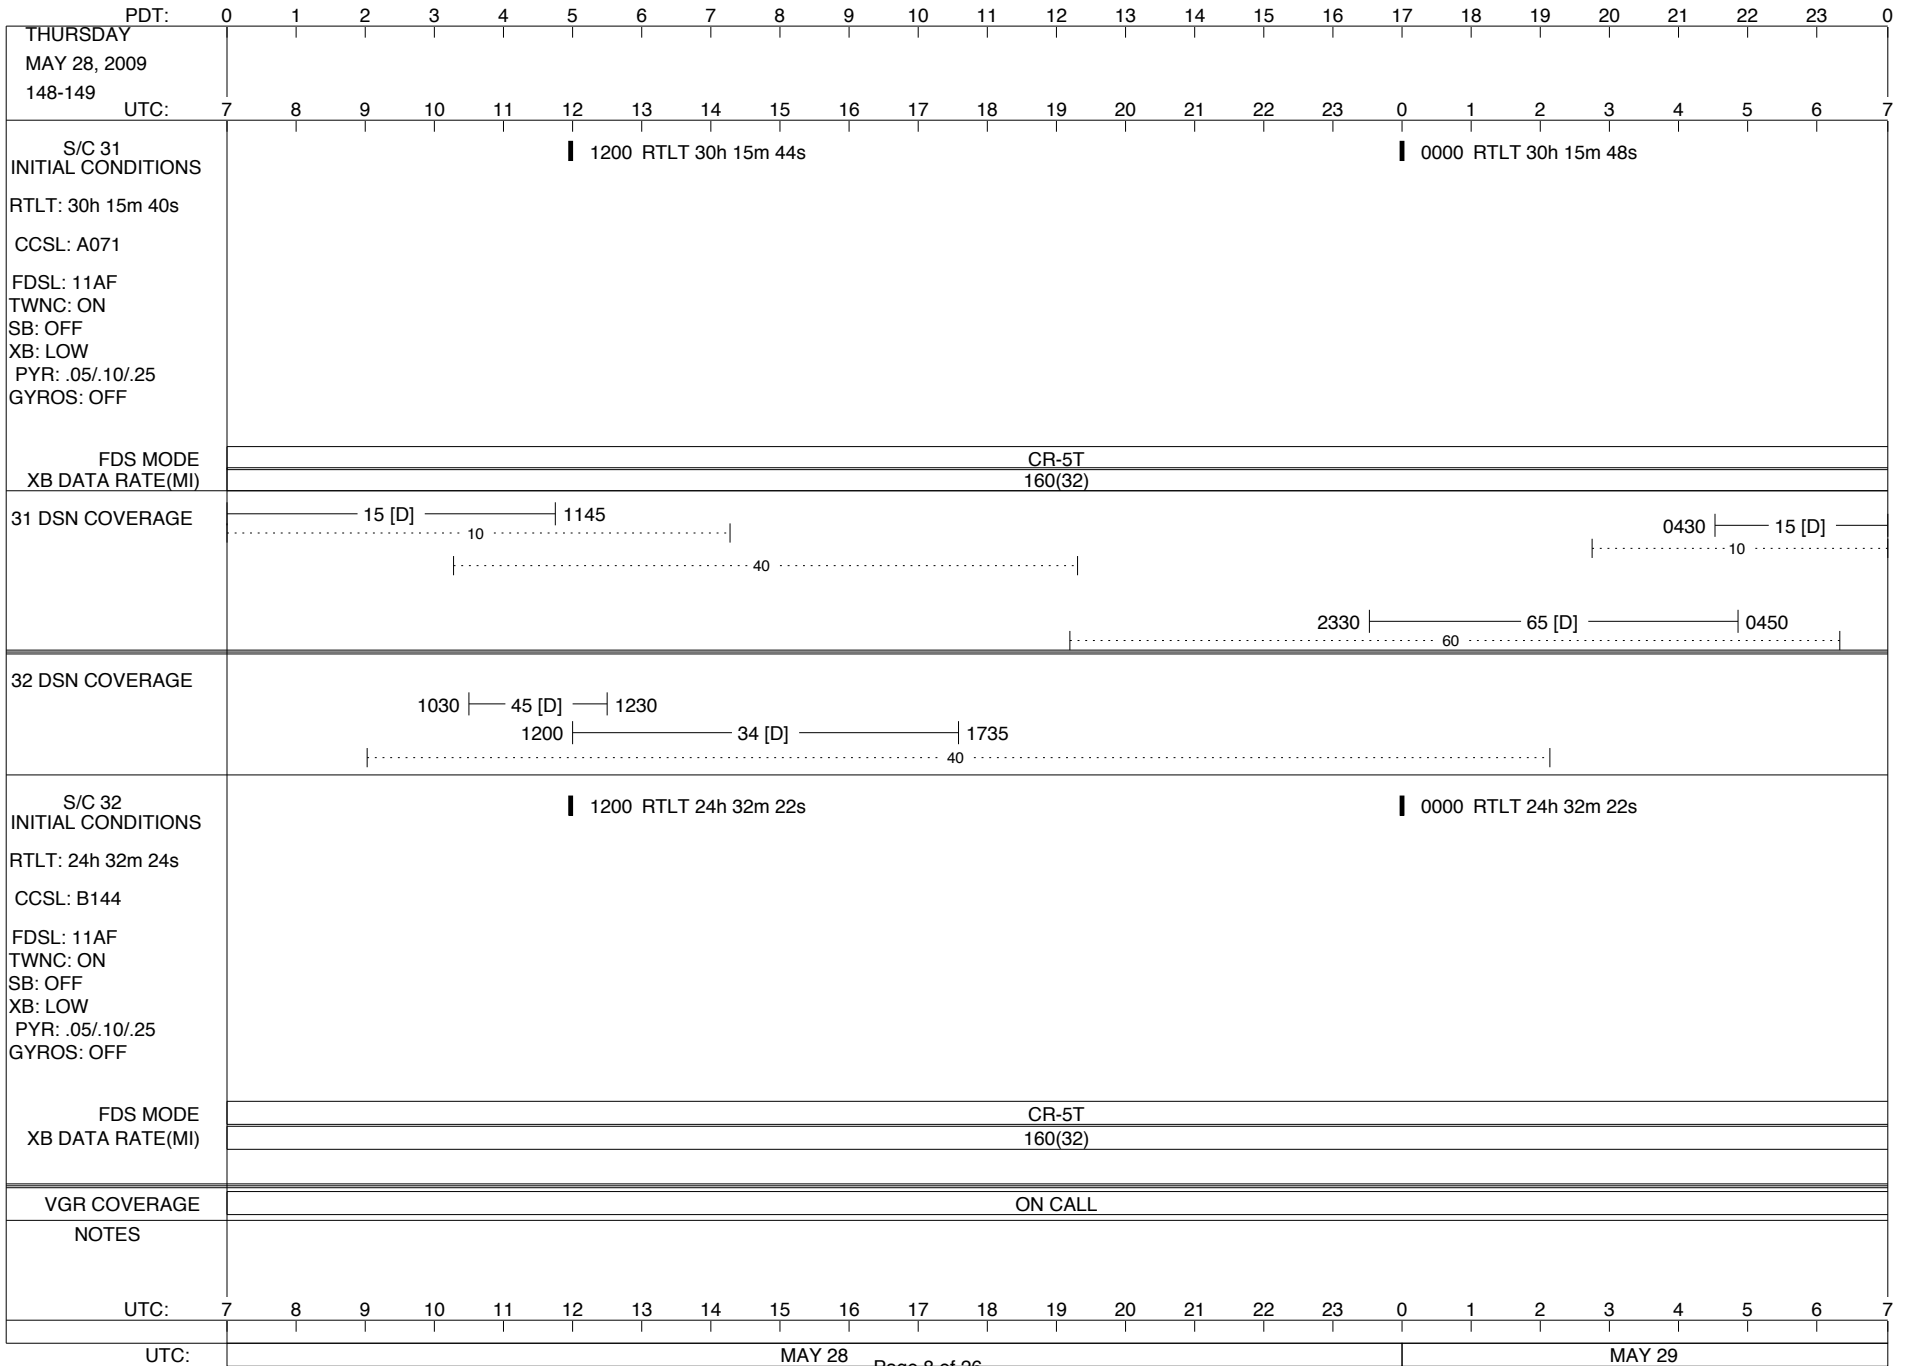

ISSUE DATE: 05/20/09 20:07