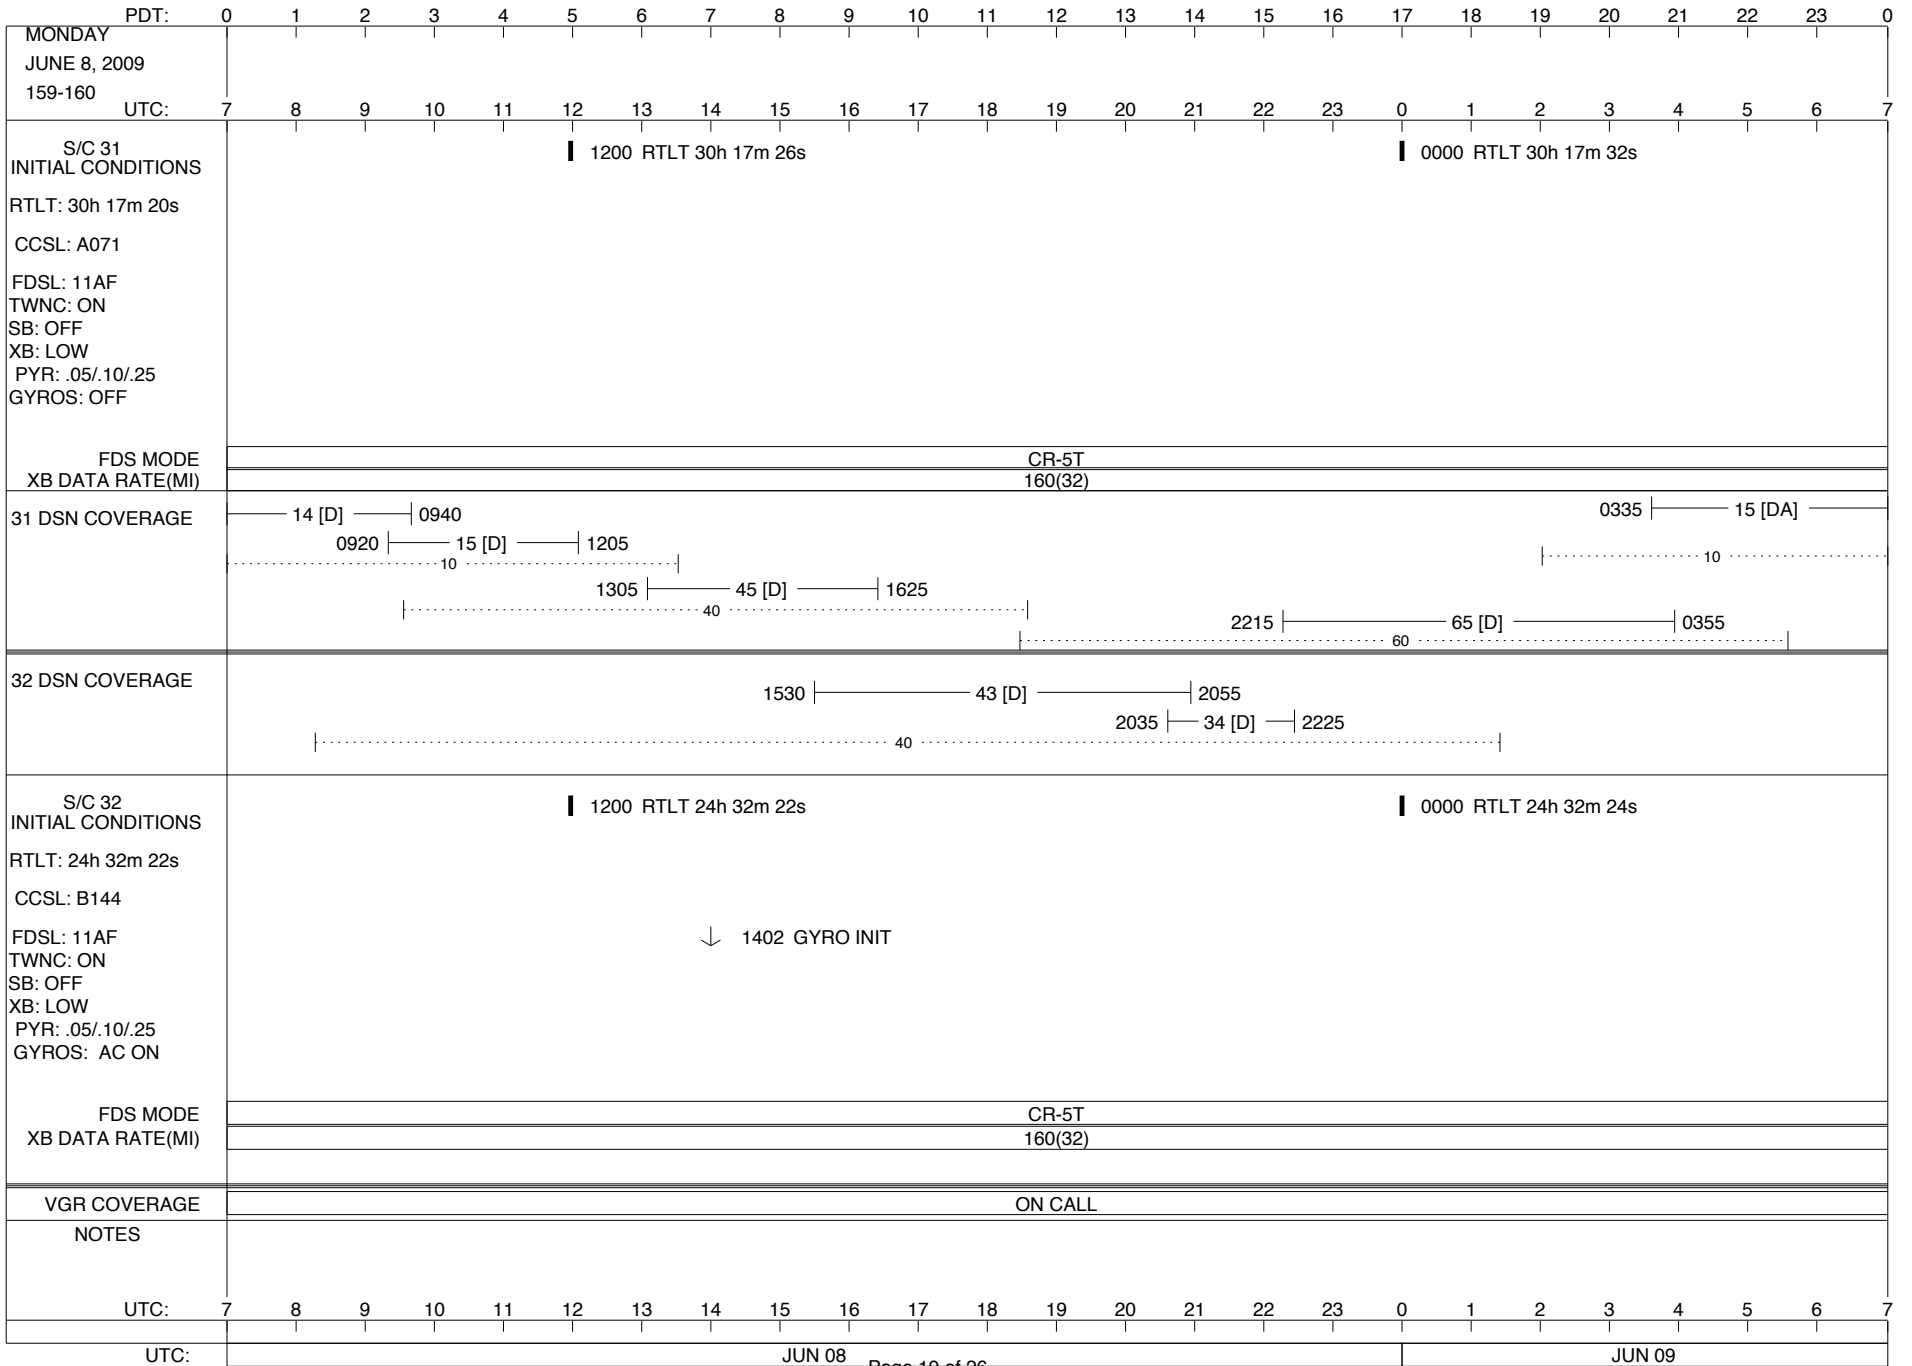

ISSUE DATE: 05/20/09 20:07