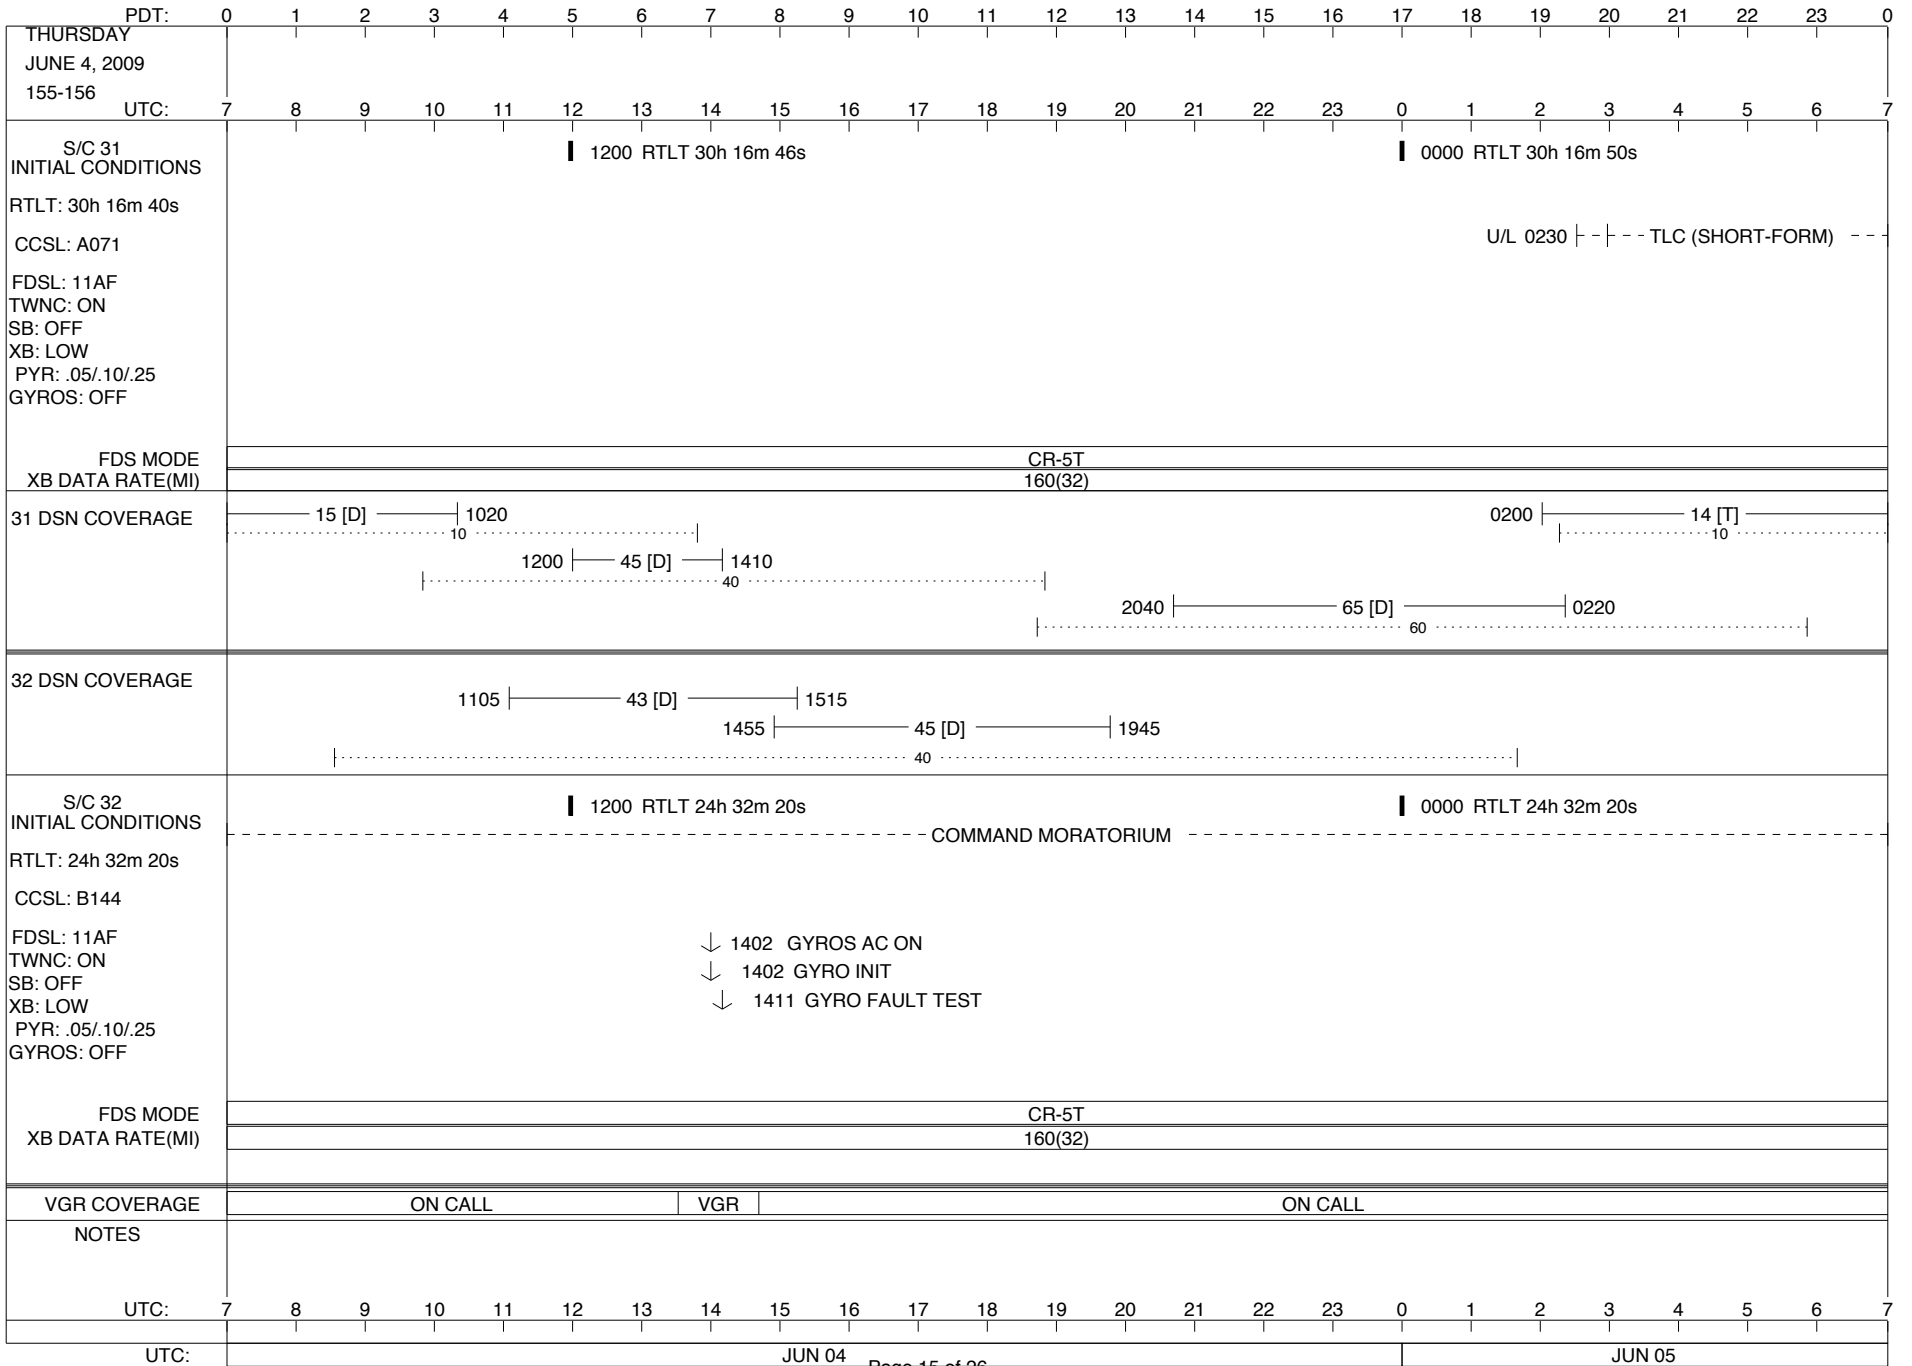

ISSUE DATE: 05/20/09 20:07