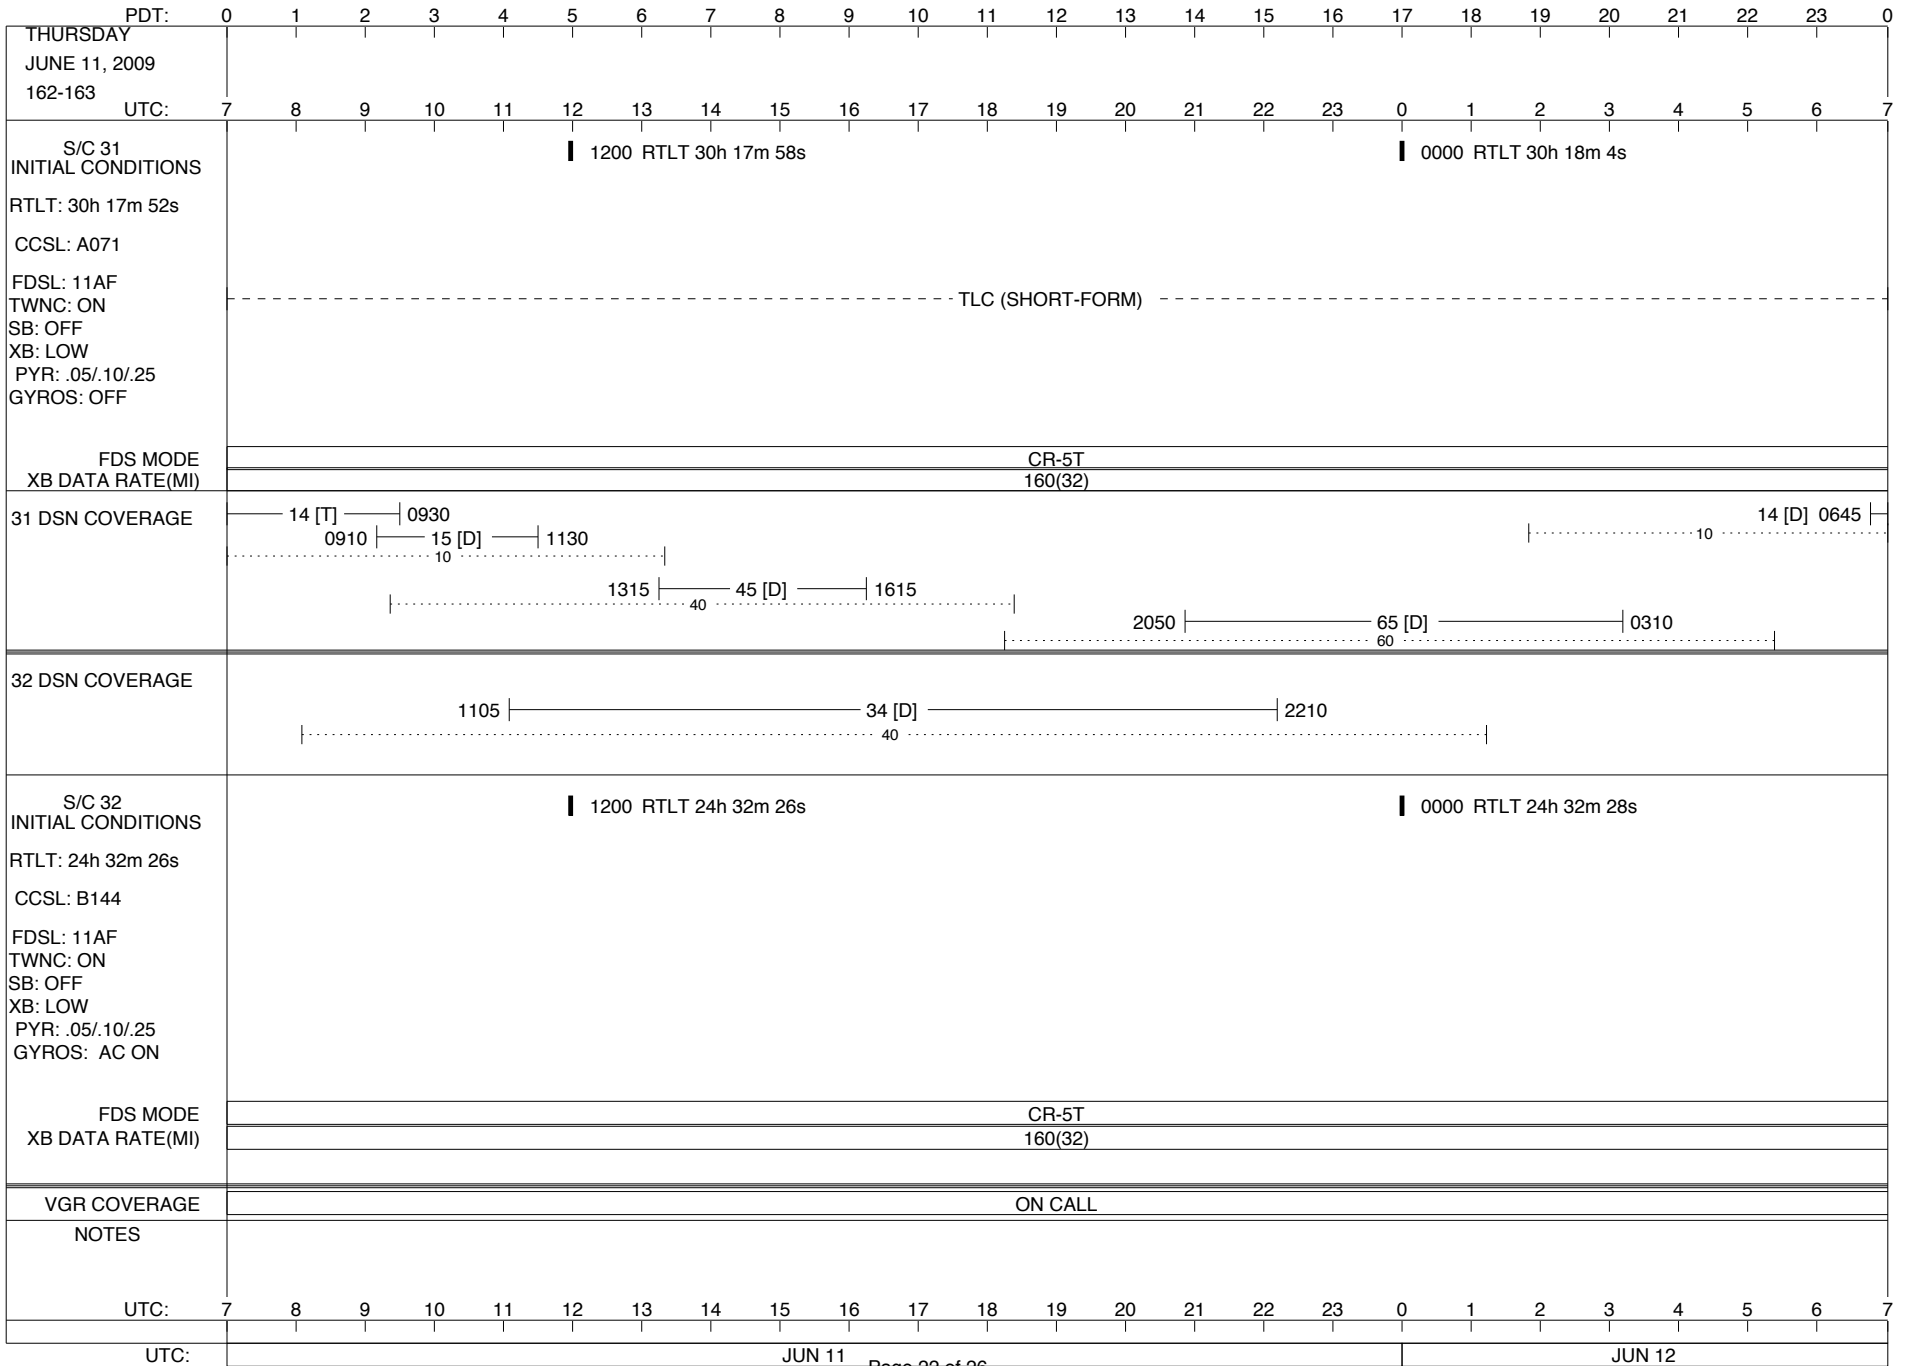

ISSUE DATE: 05/20/09 20:07