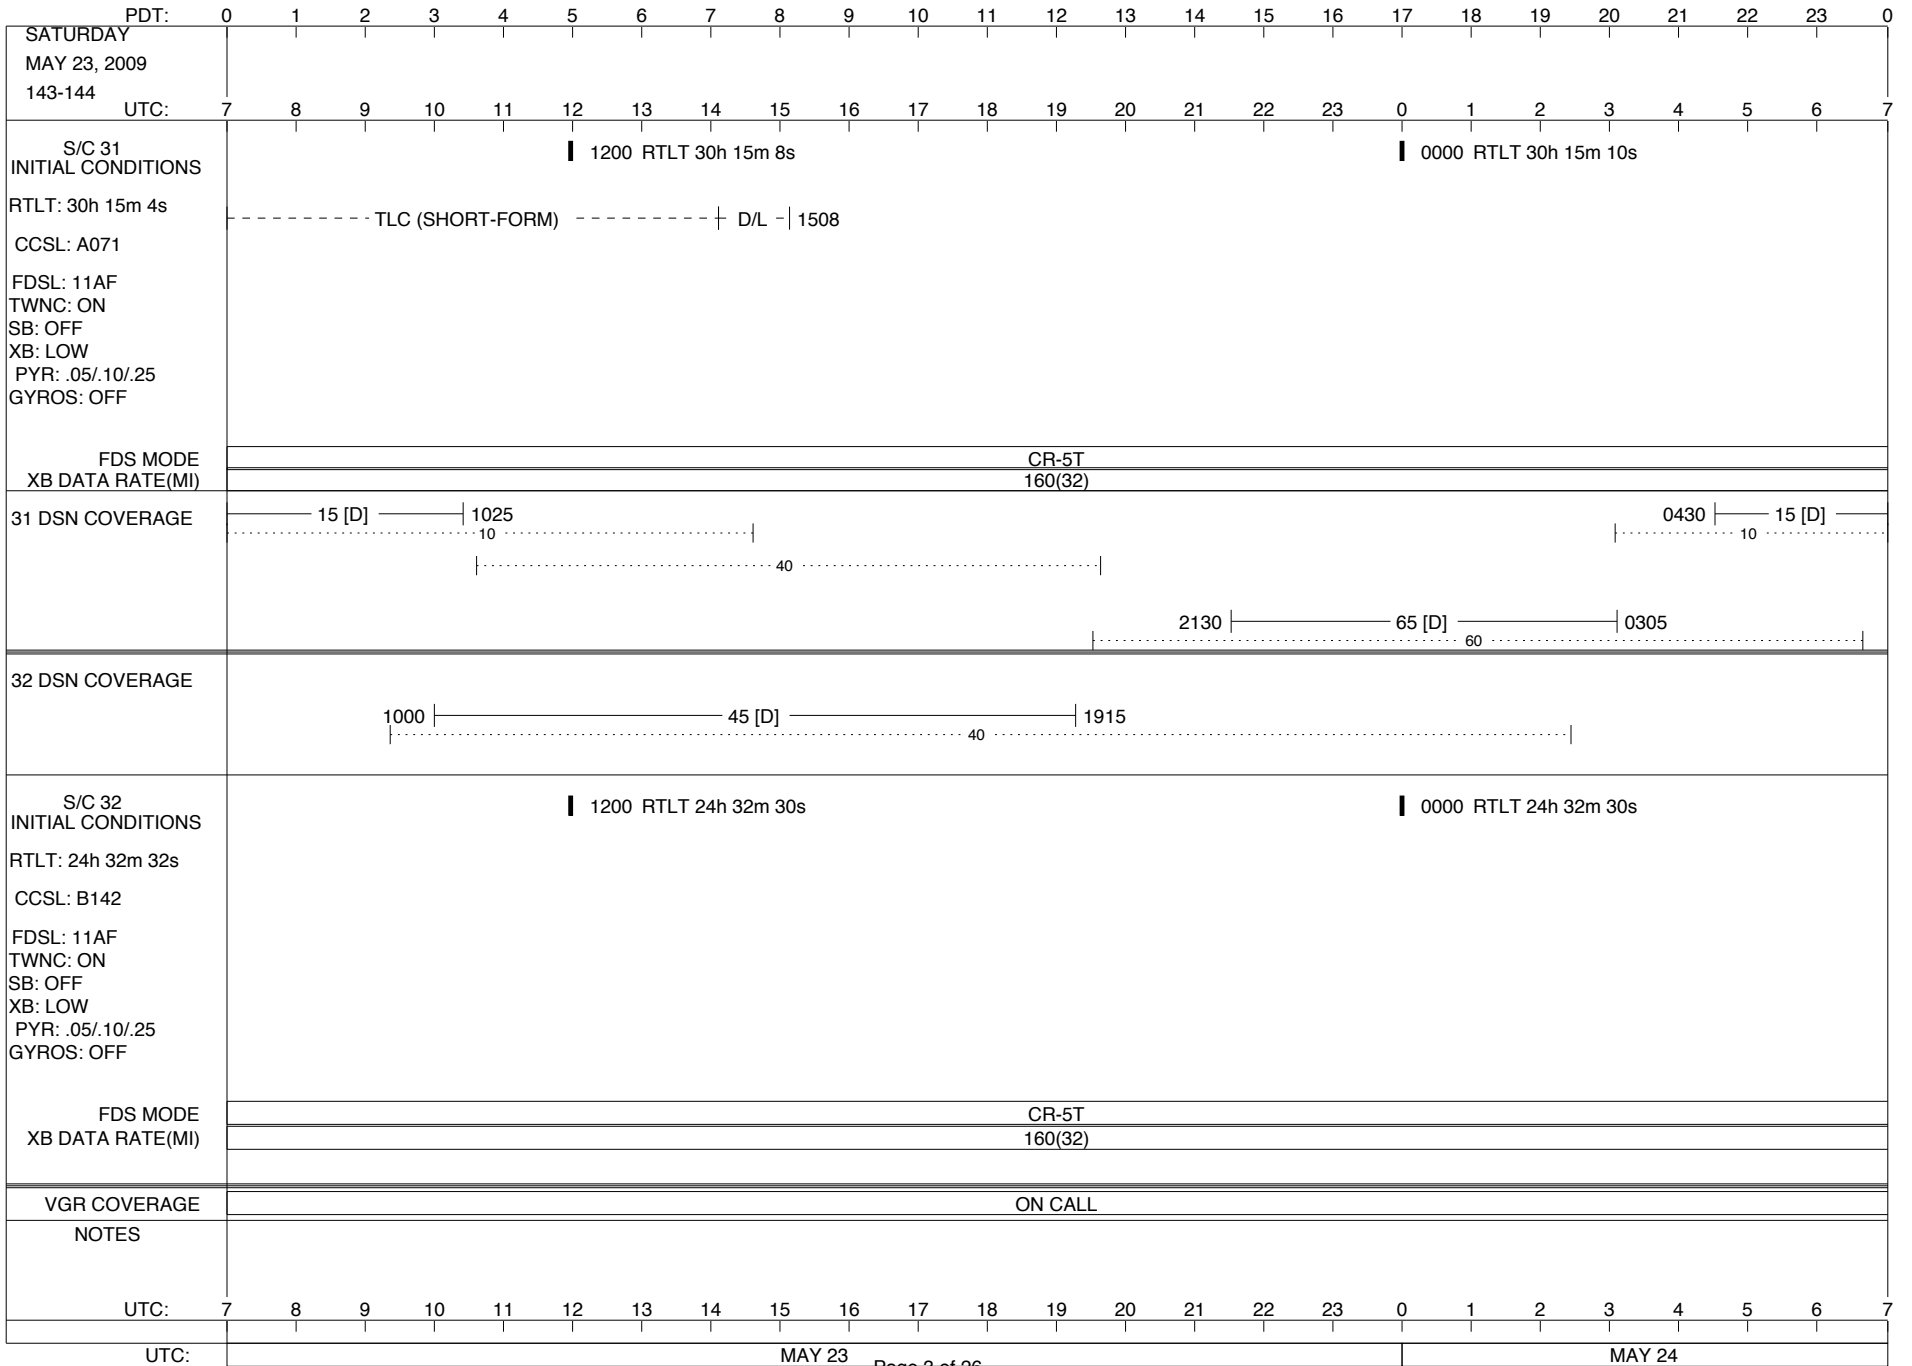

ISSUE DATE: 05/20/09 20:07