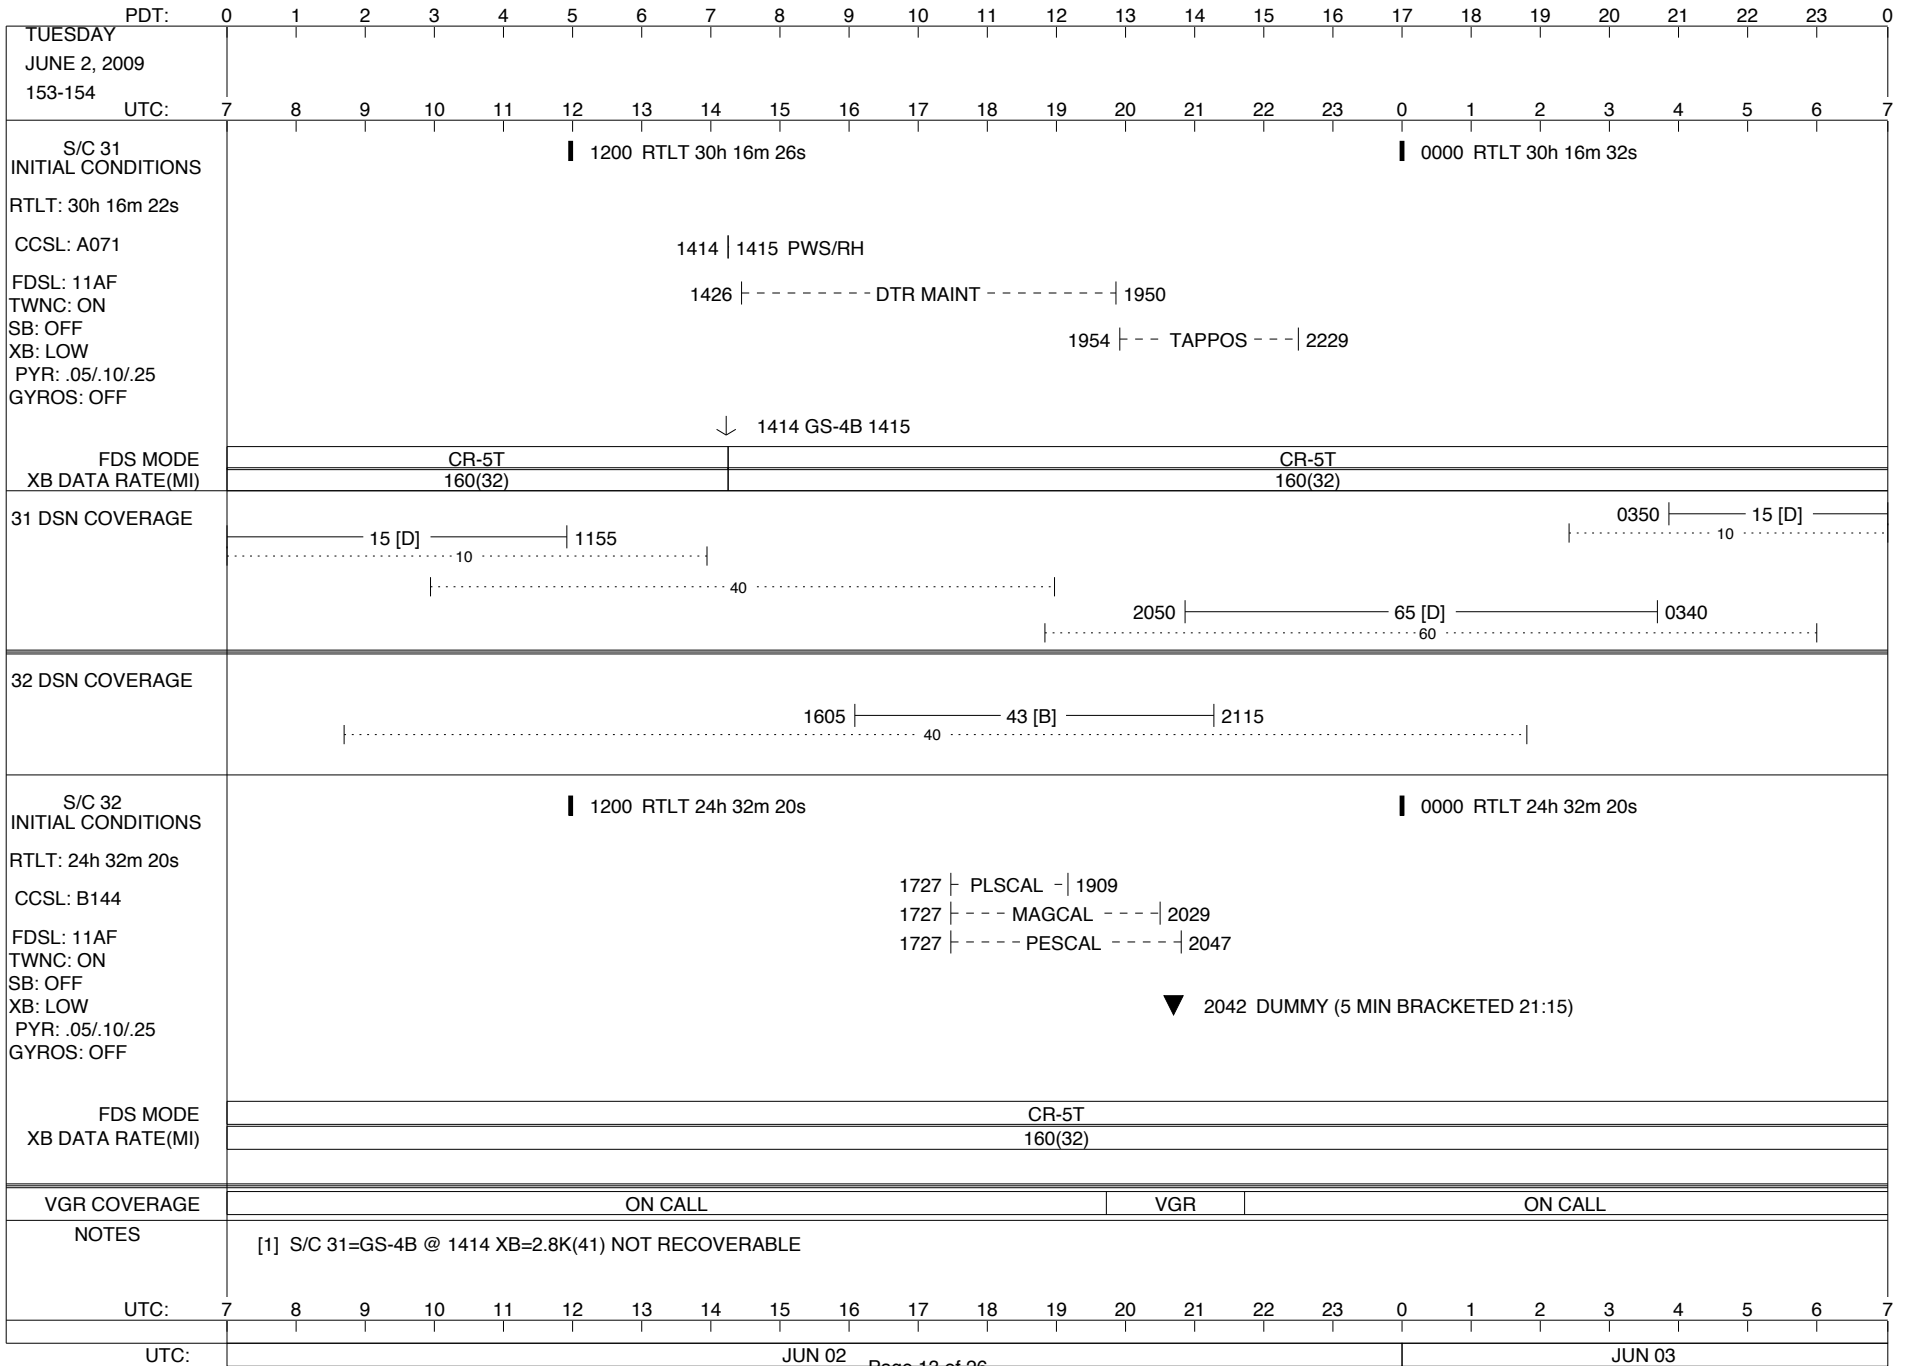

ISSUE DATE: 05/20/09 20:07