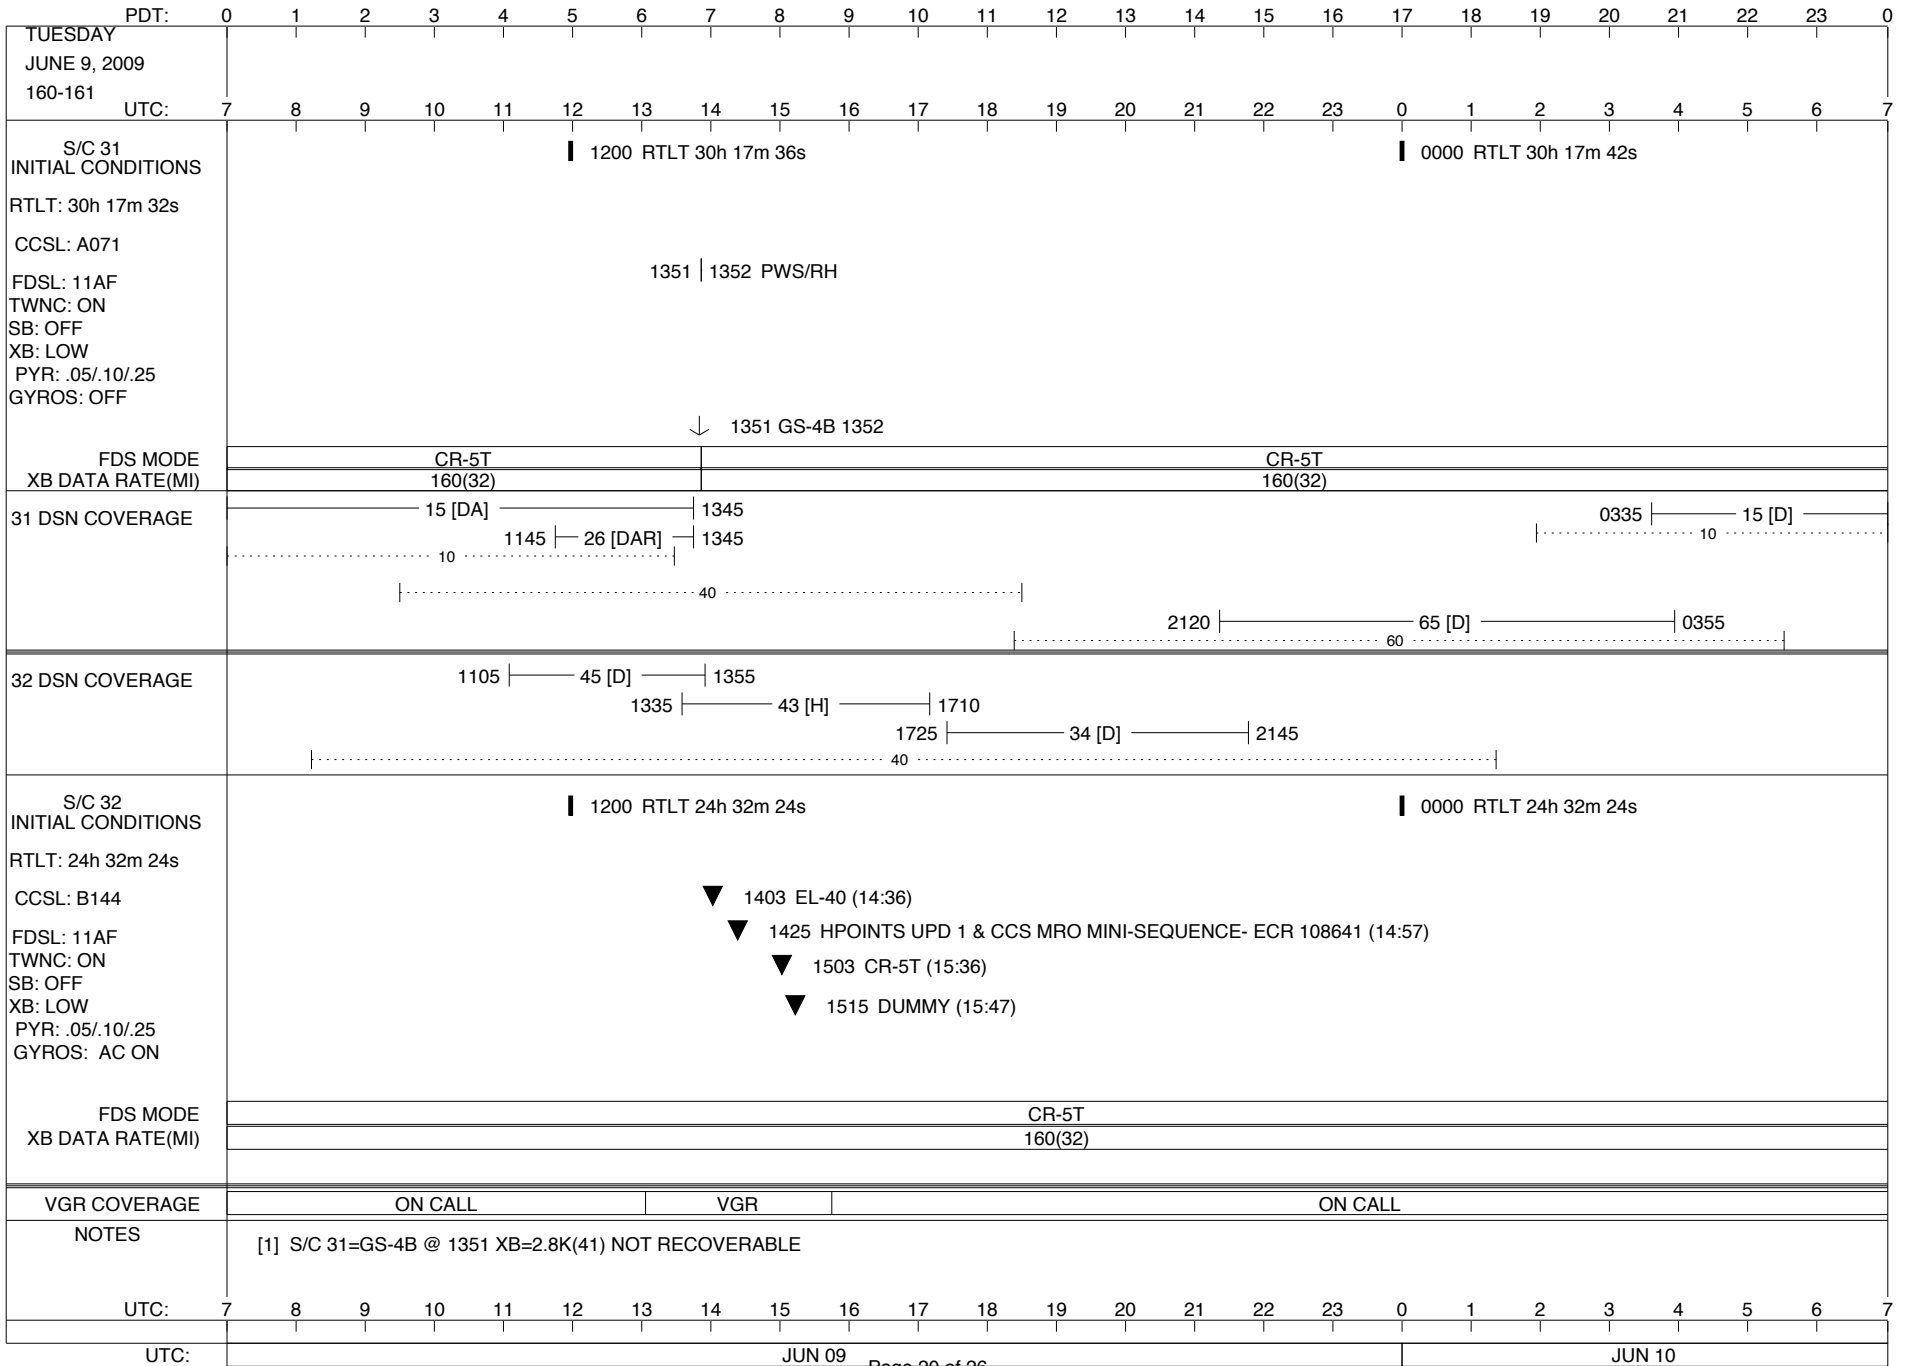

ISSUE DATE: 05/20/09 20:07