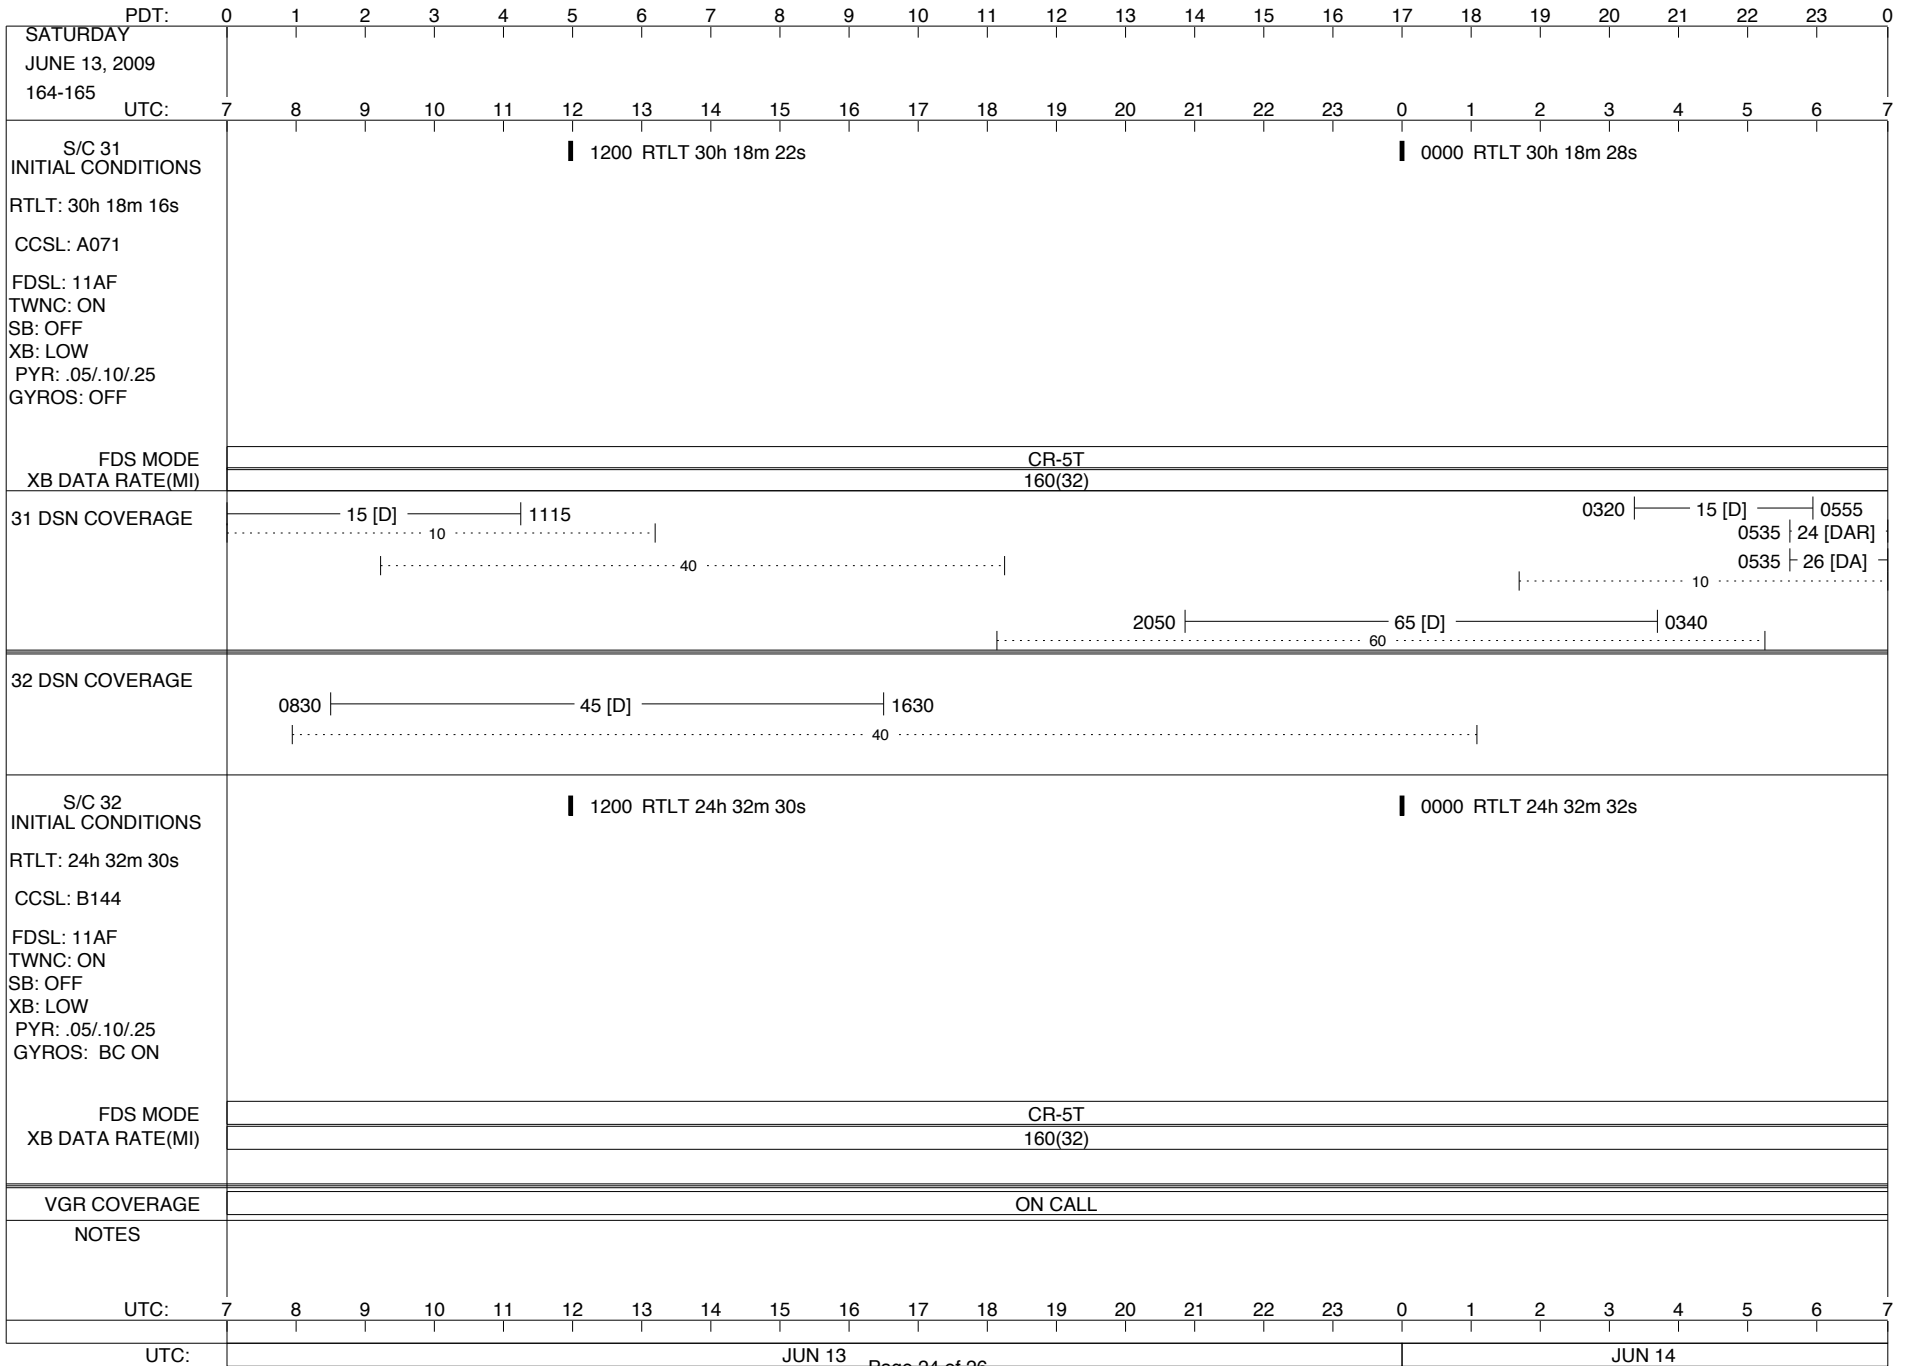

ISSUE DATE: 05/20/09 20:07