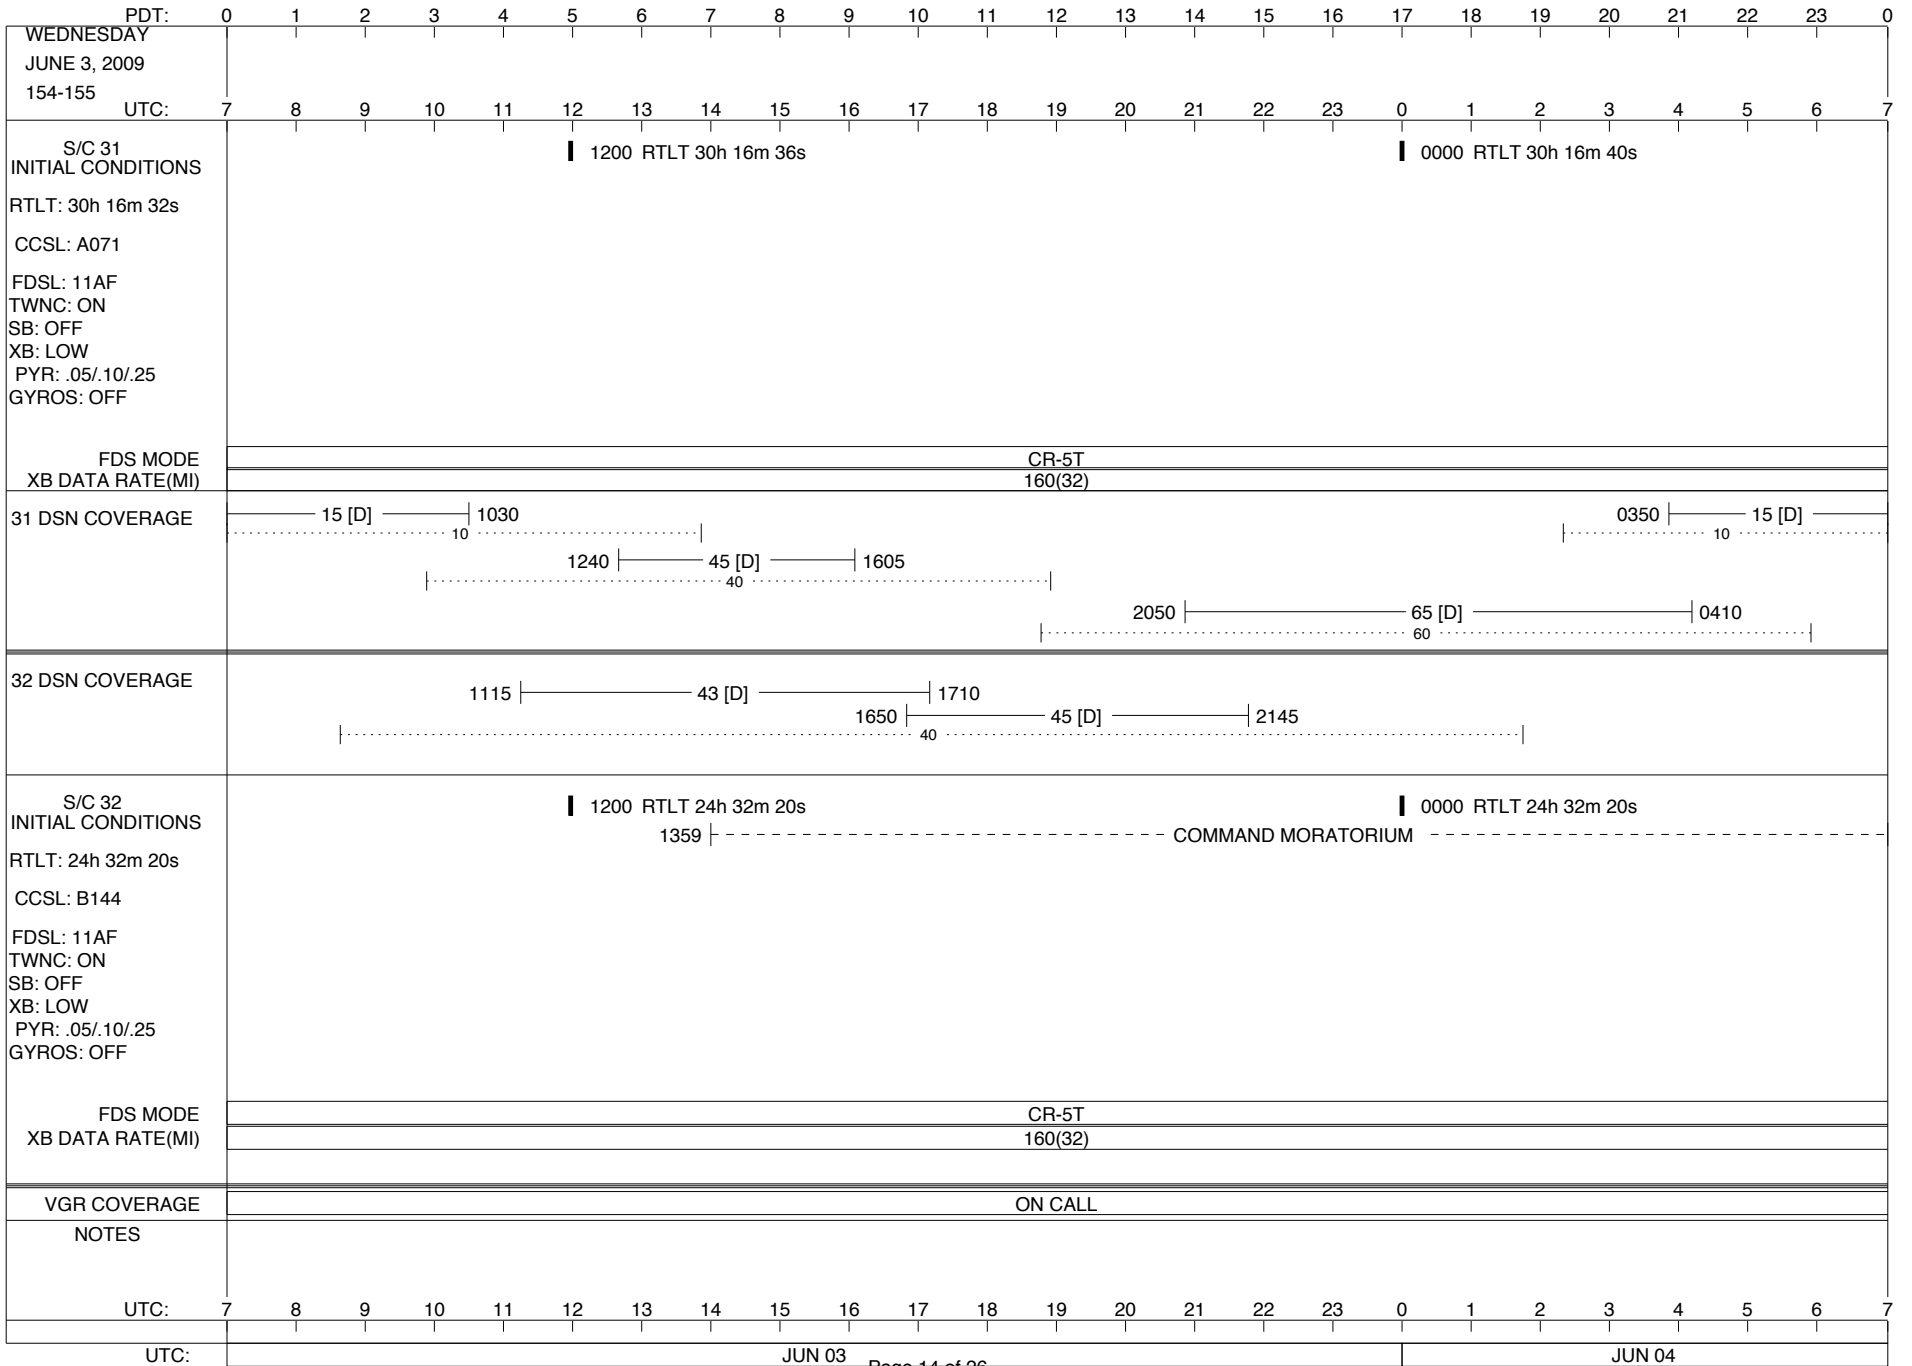

ISSUE DATE: 05/20/09 20:07