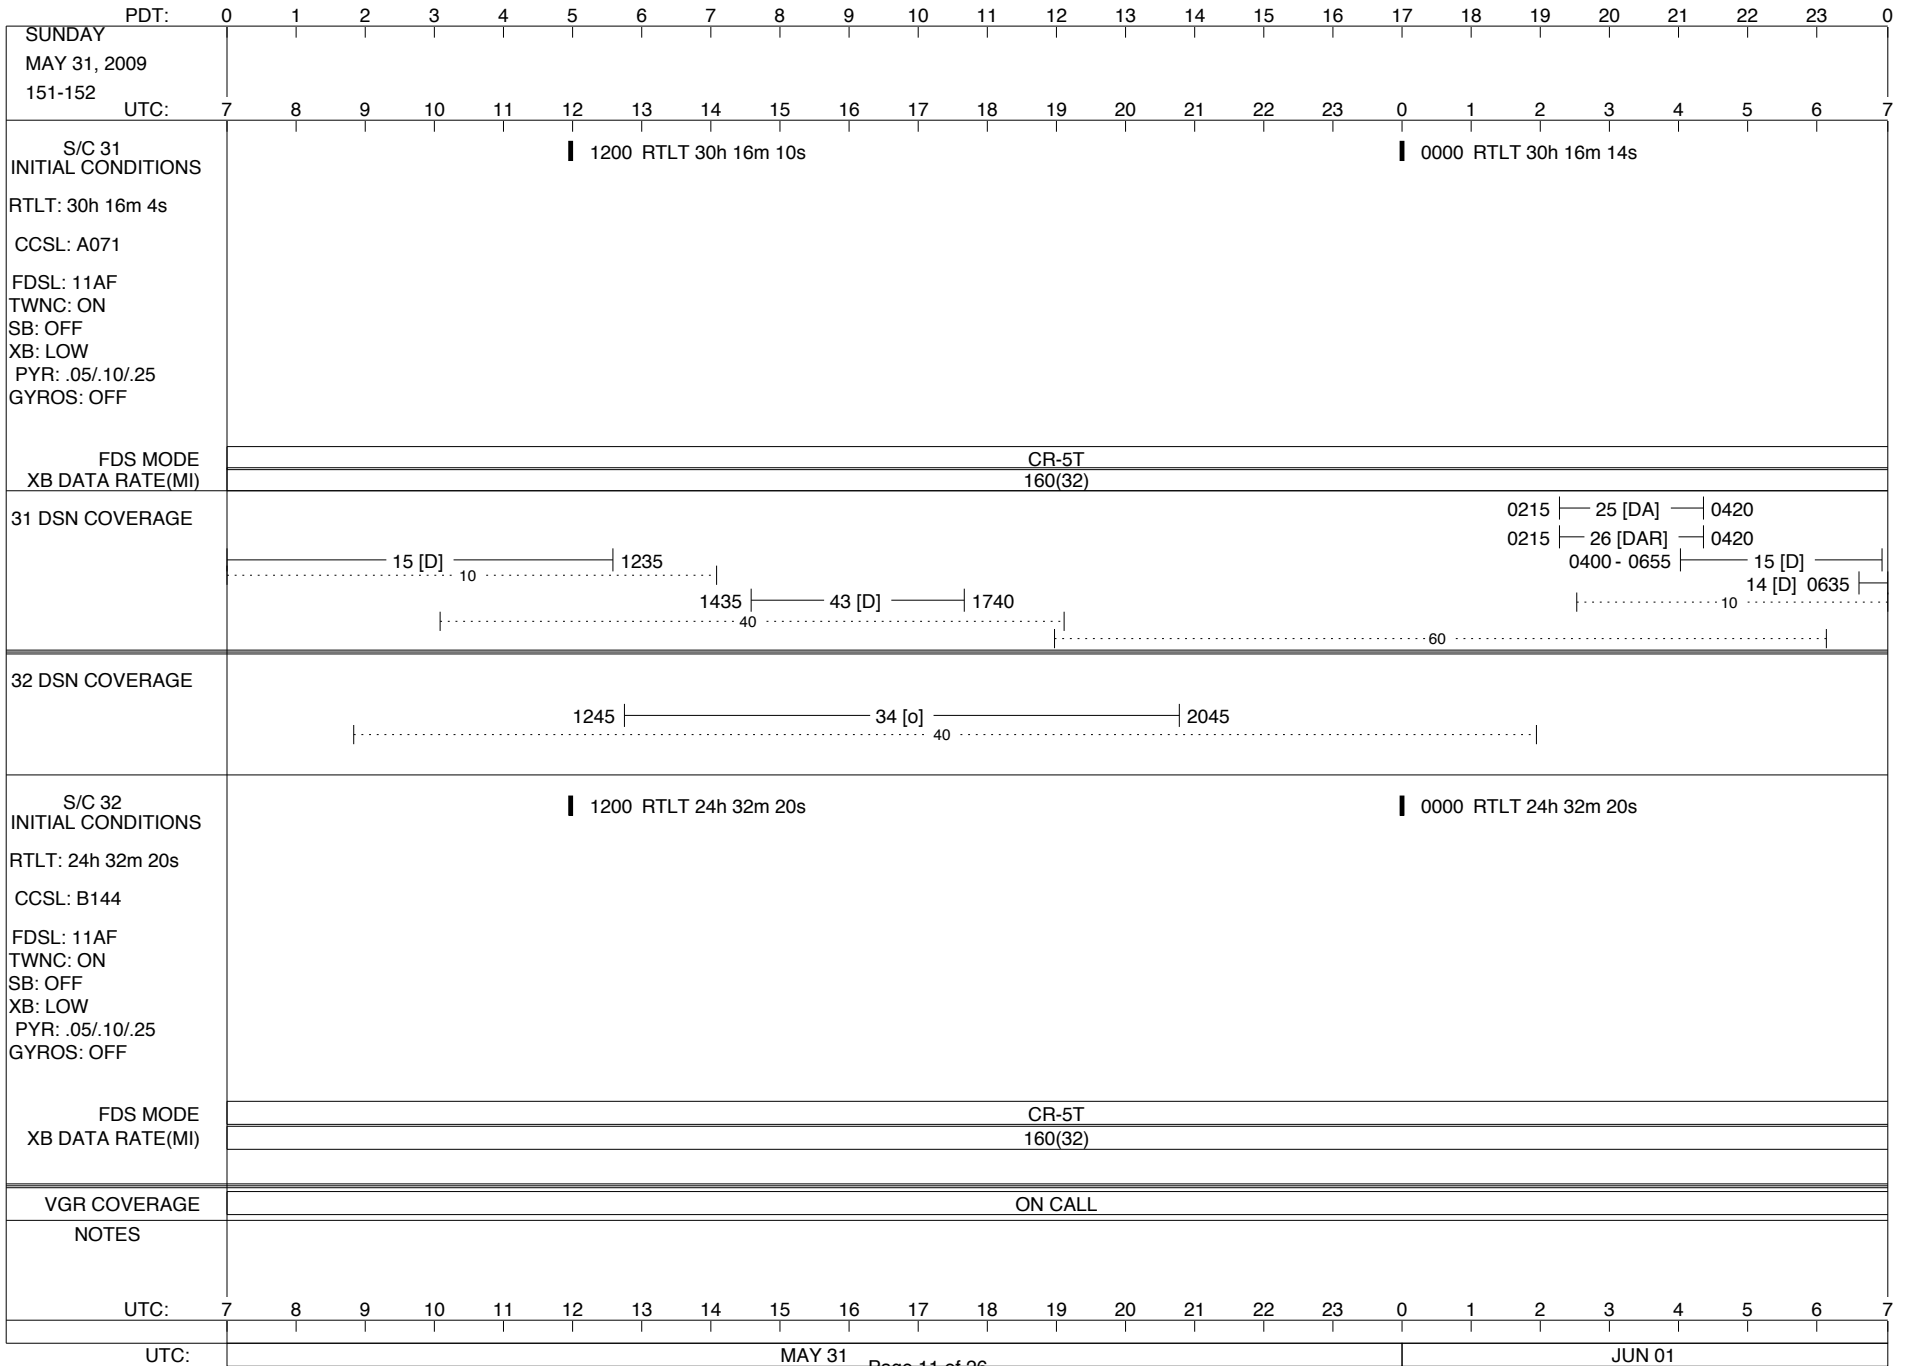

ISSUE DATE: 05/20/09 20:07