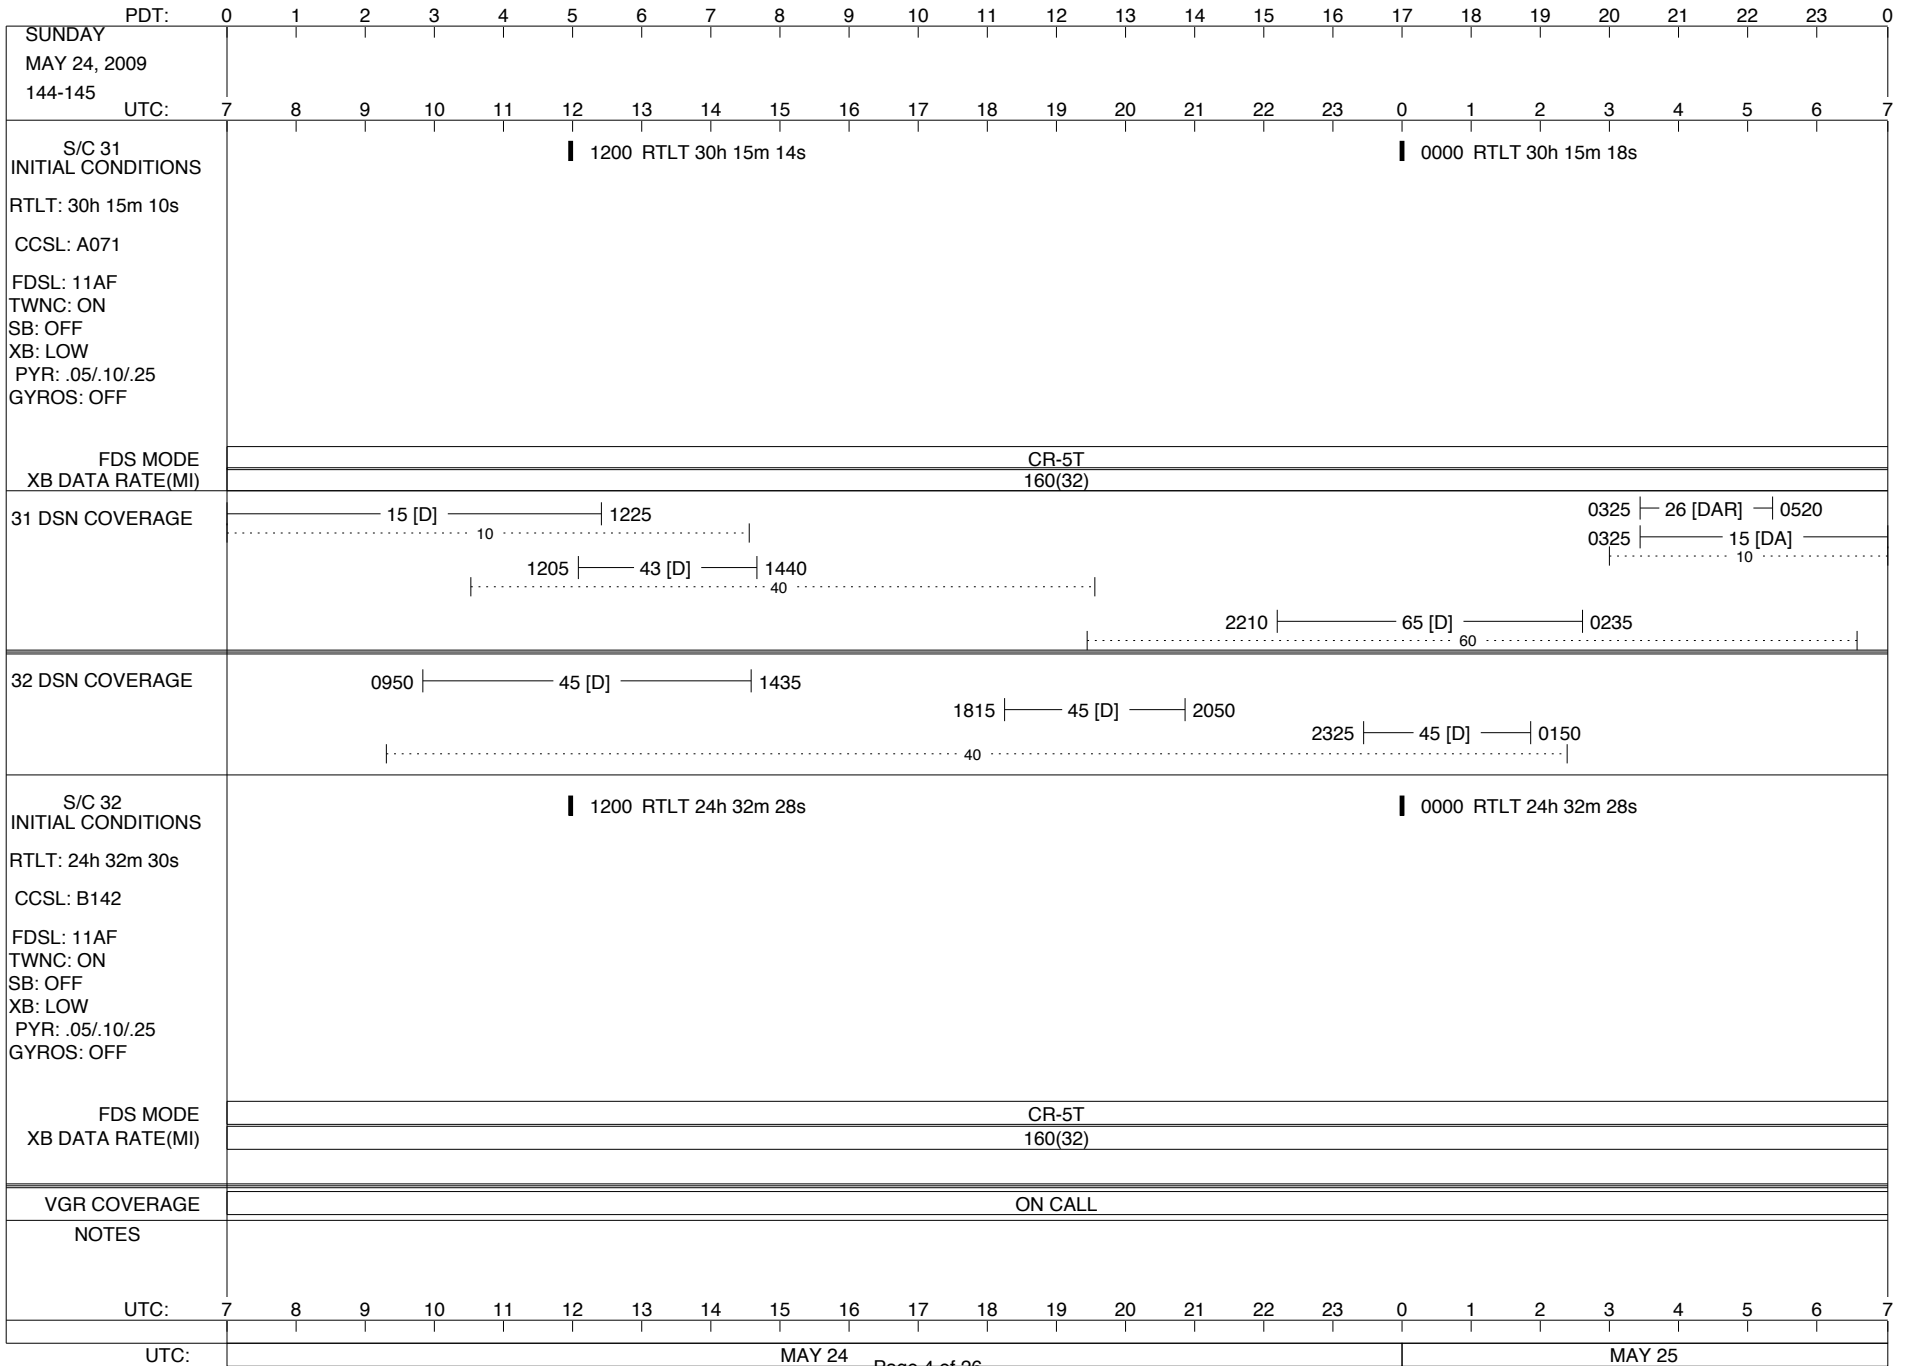

ISSUE DATE: 05/20/09 20:07