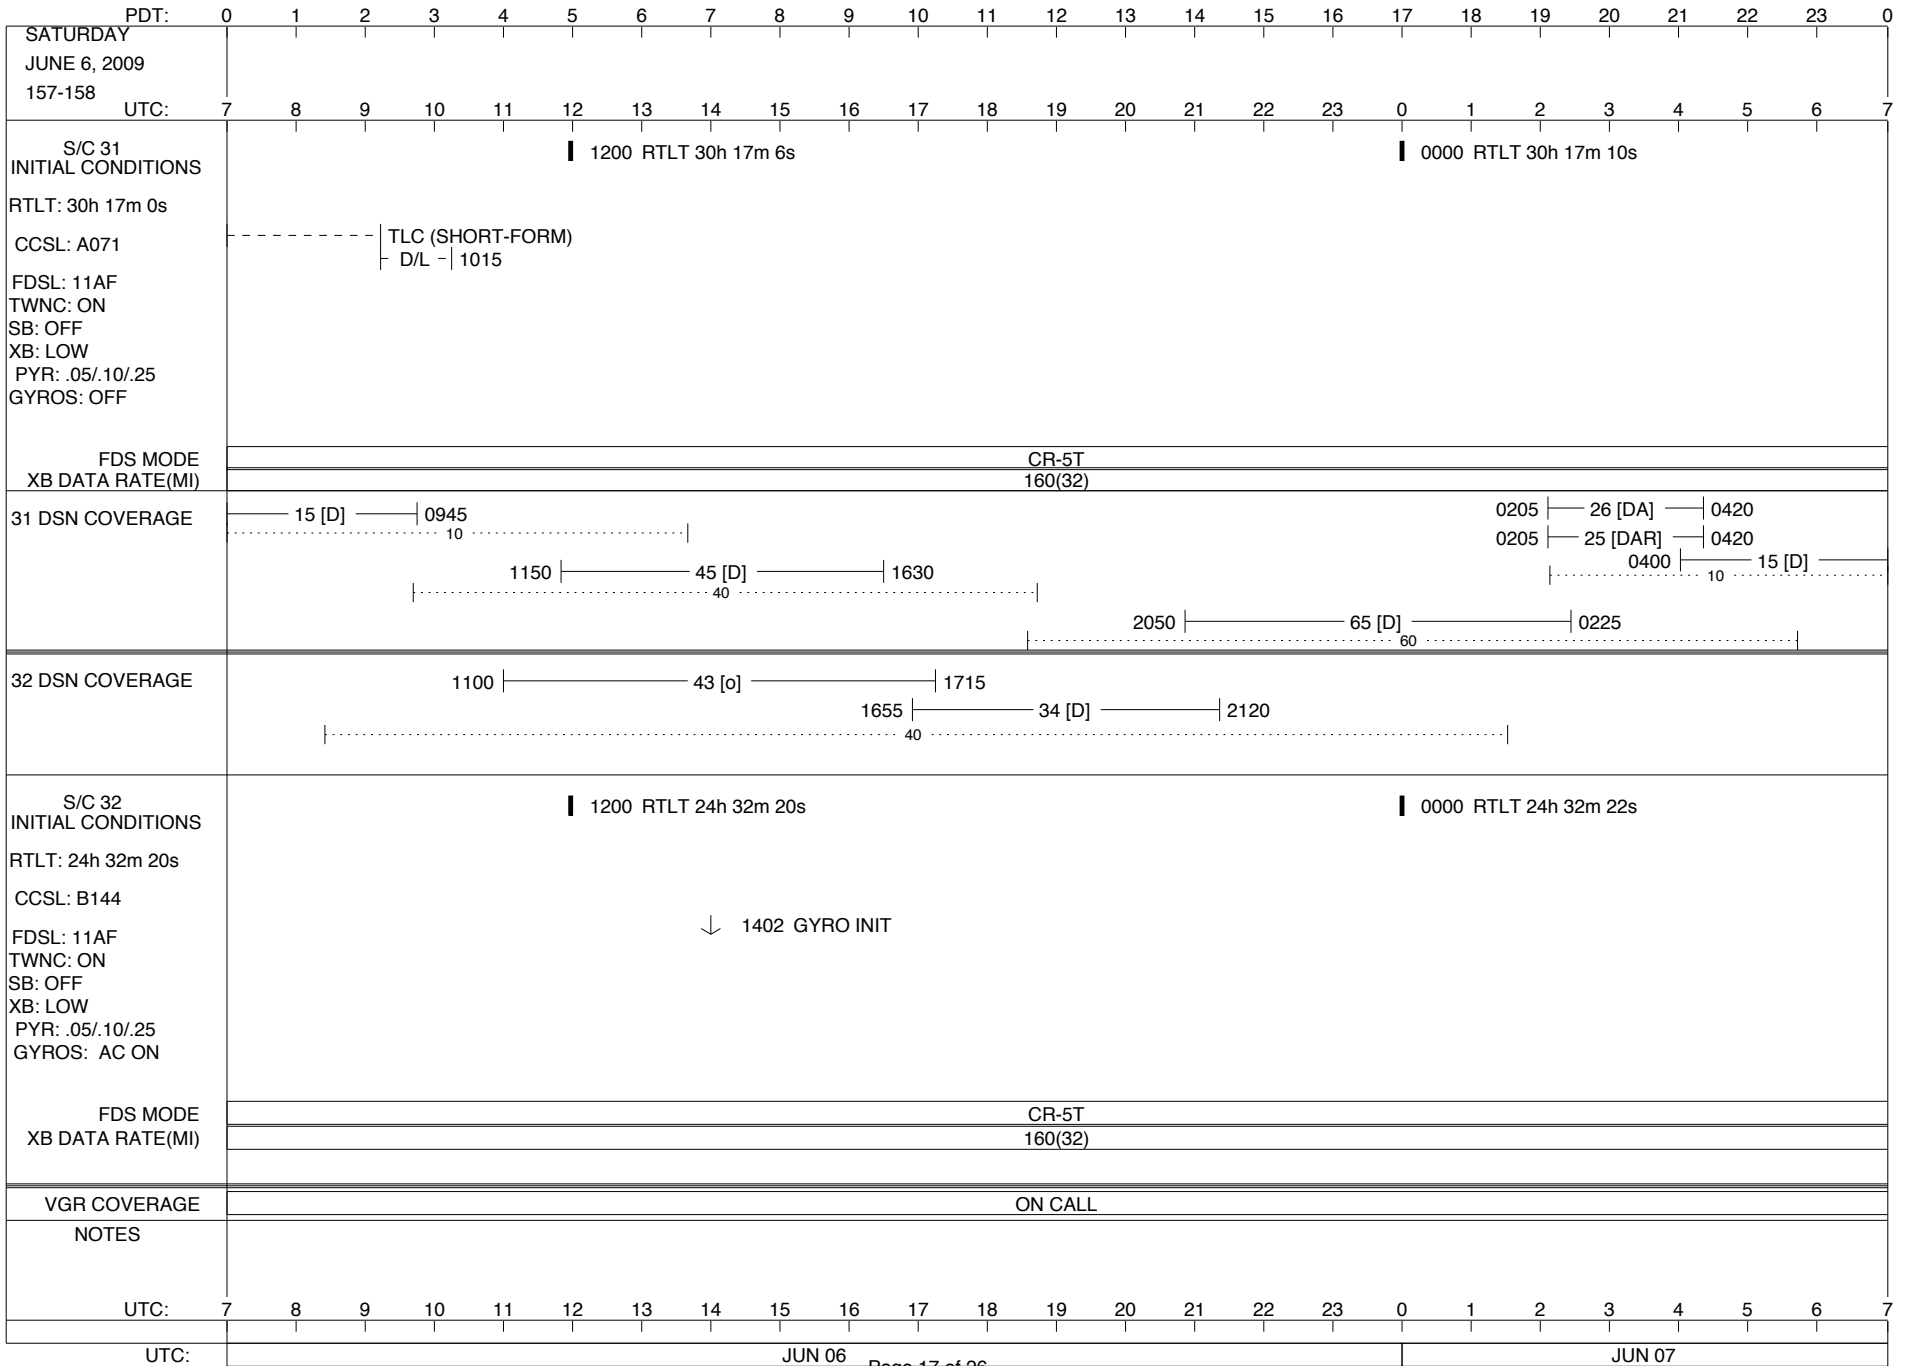

ISSUE DATE: 05/20/09 20:07