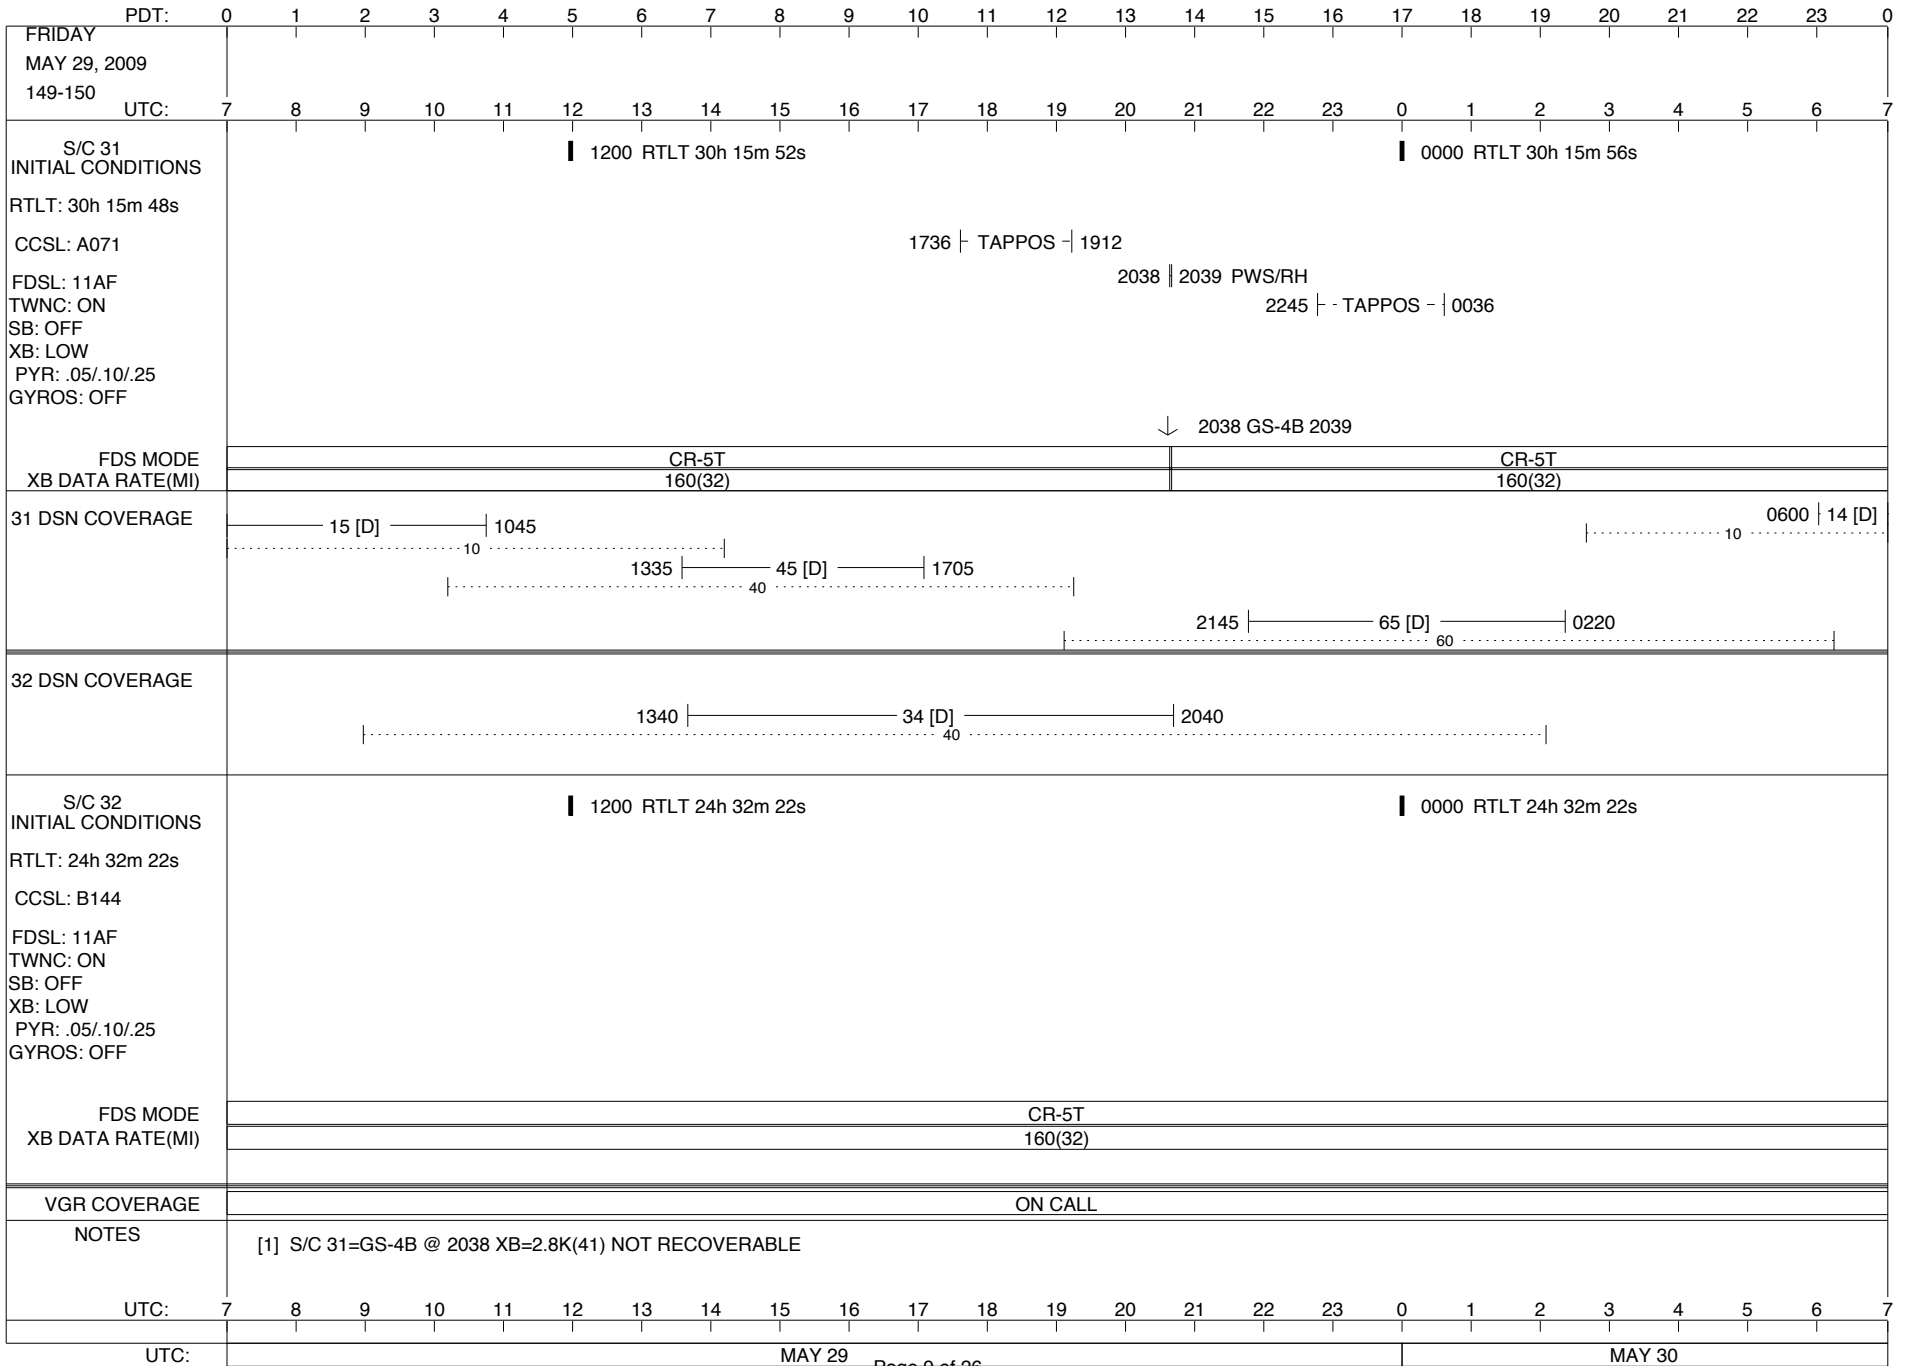

ISSUE DATE: 05/20/09 20:07