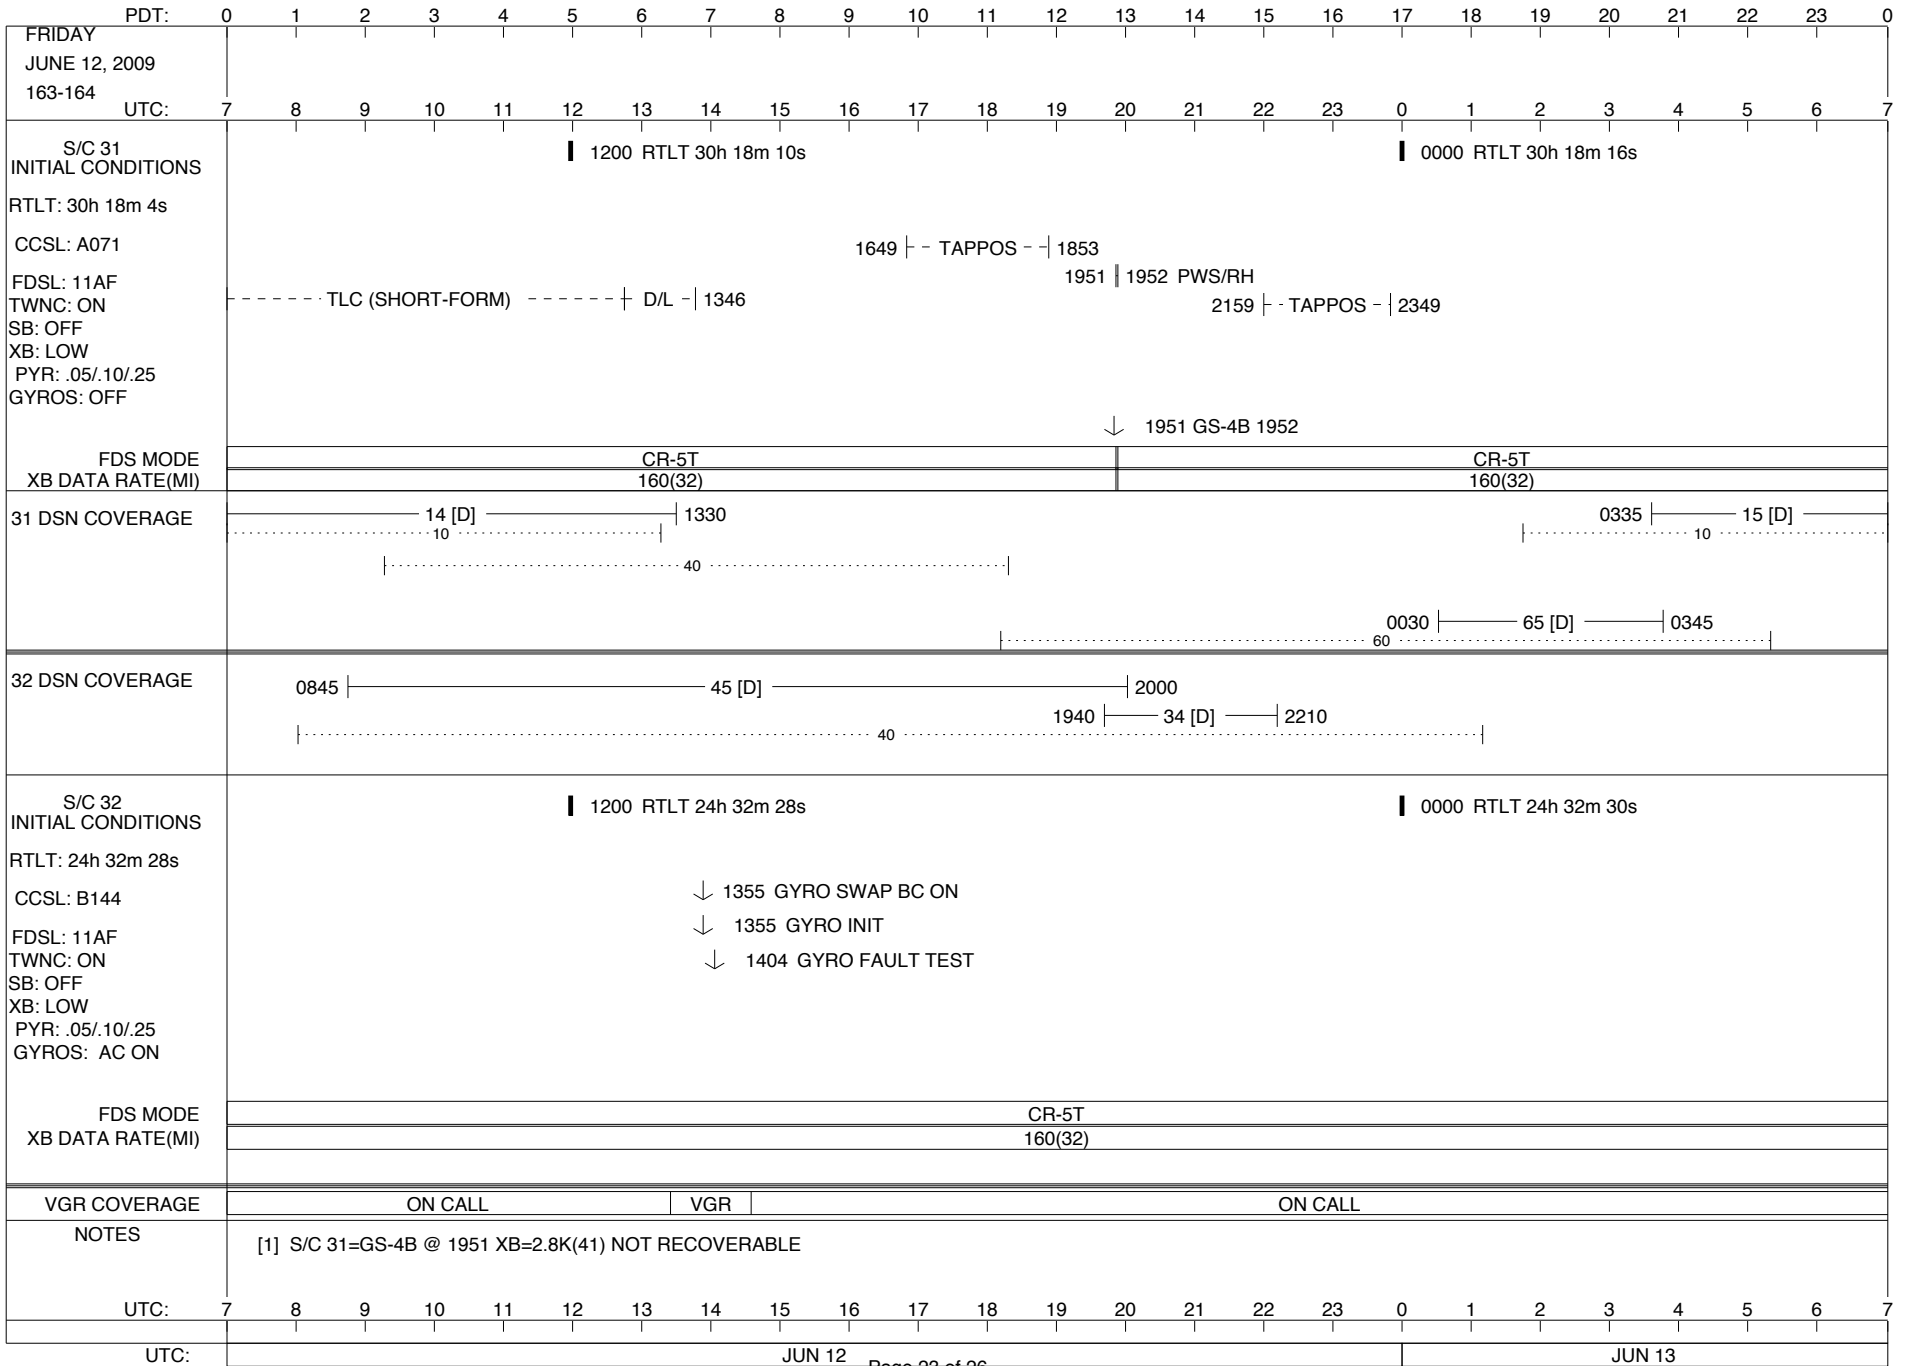

ISSUE DATE: 05/20/09 20:07