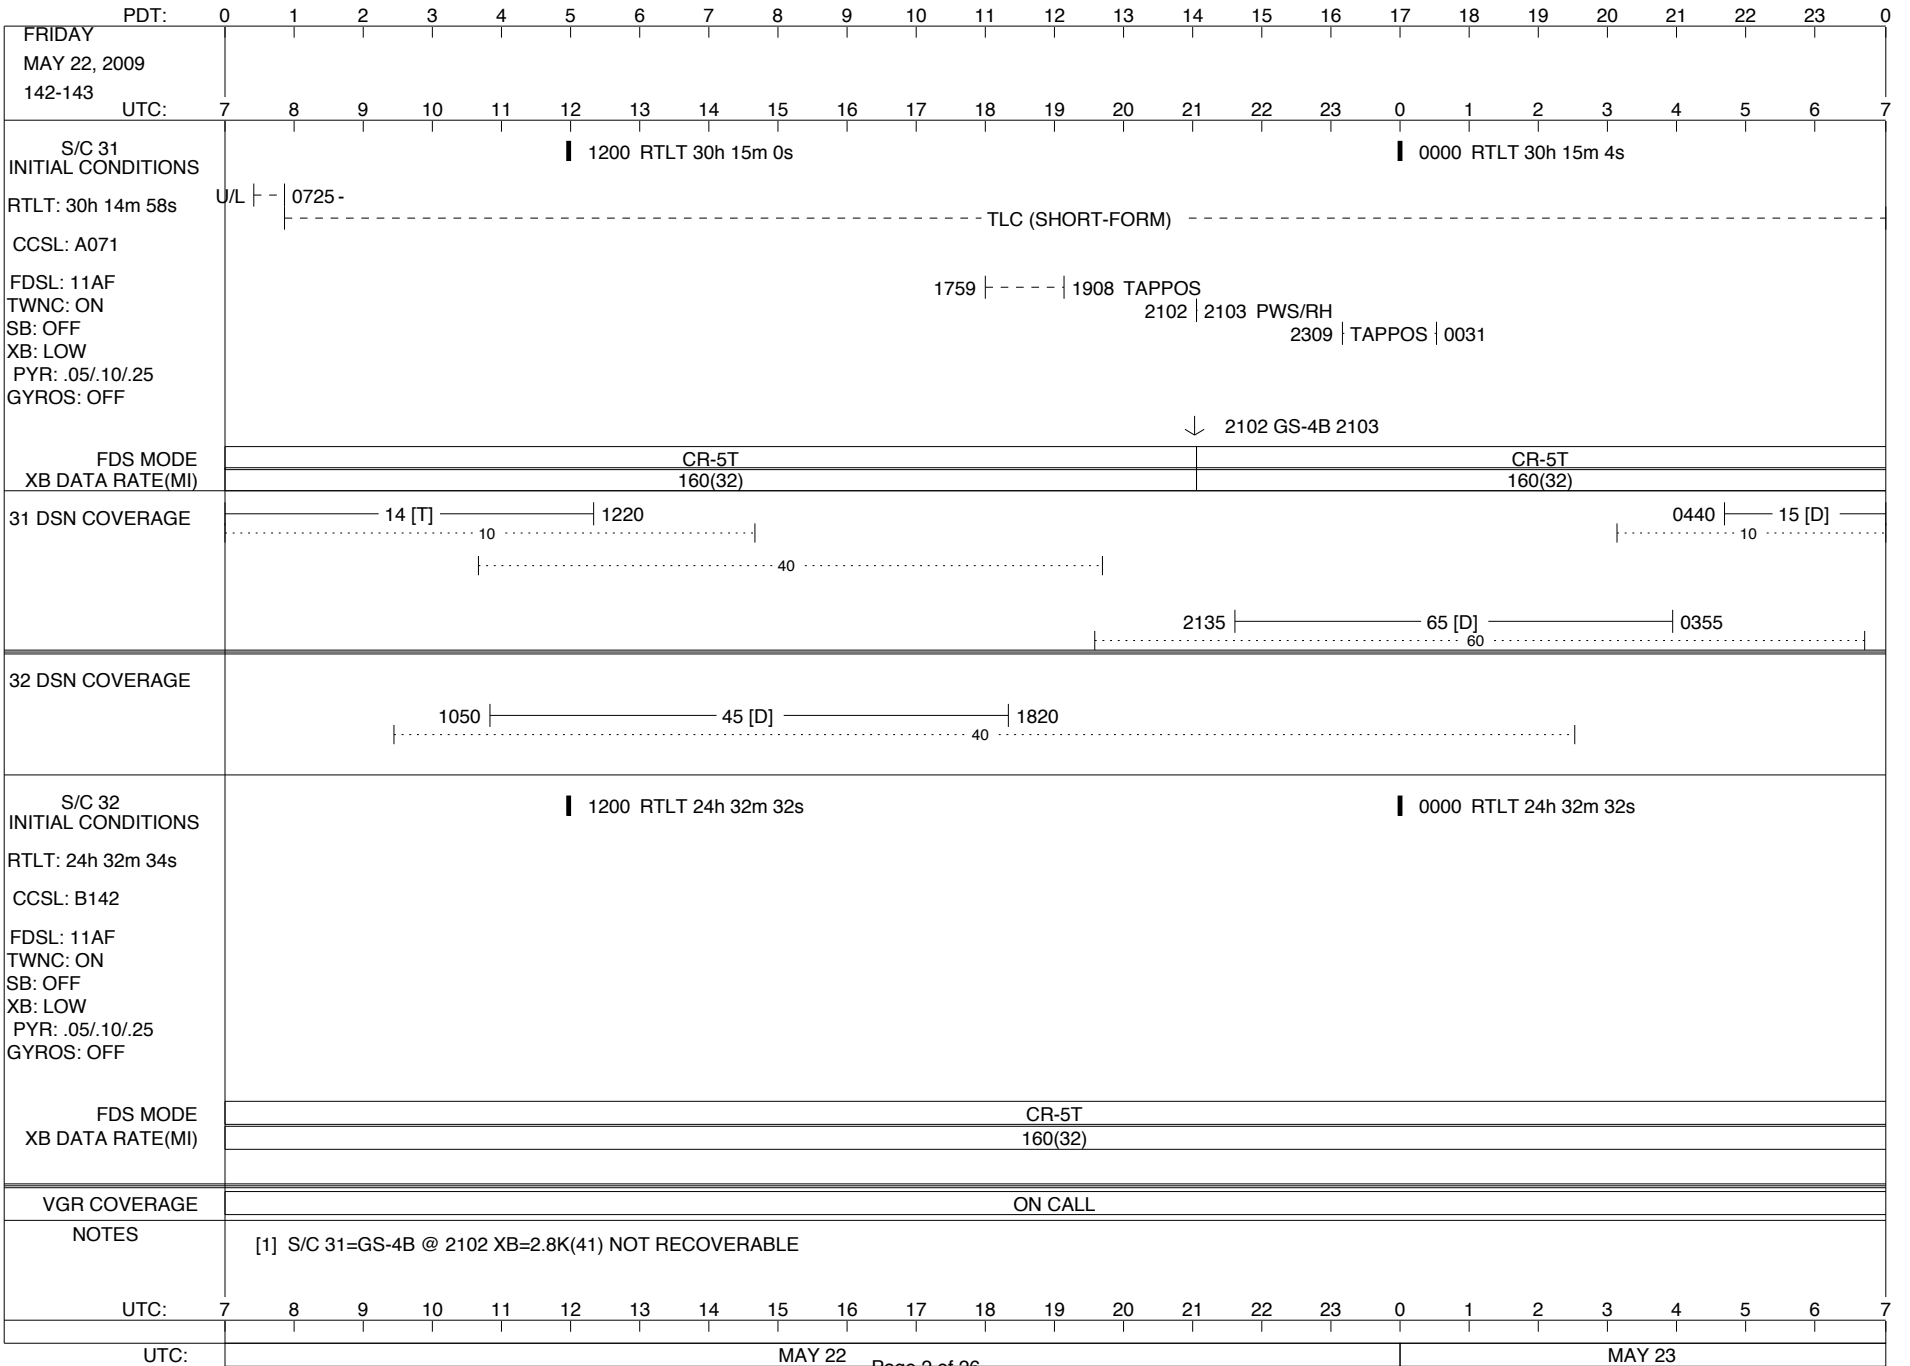

ISSUE DATE: 05/20/09 20:07