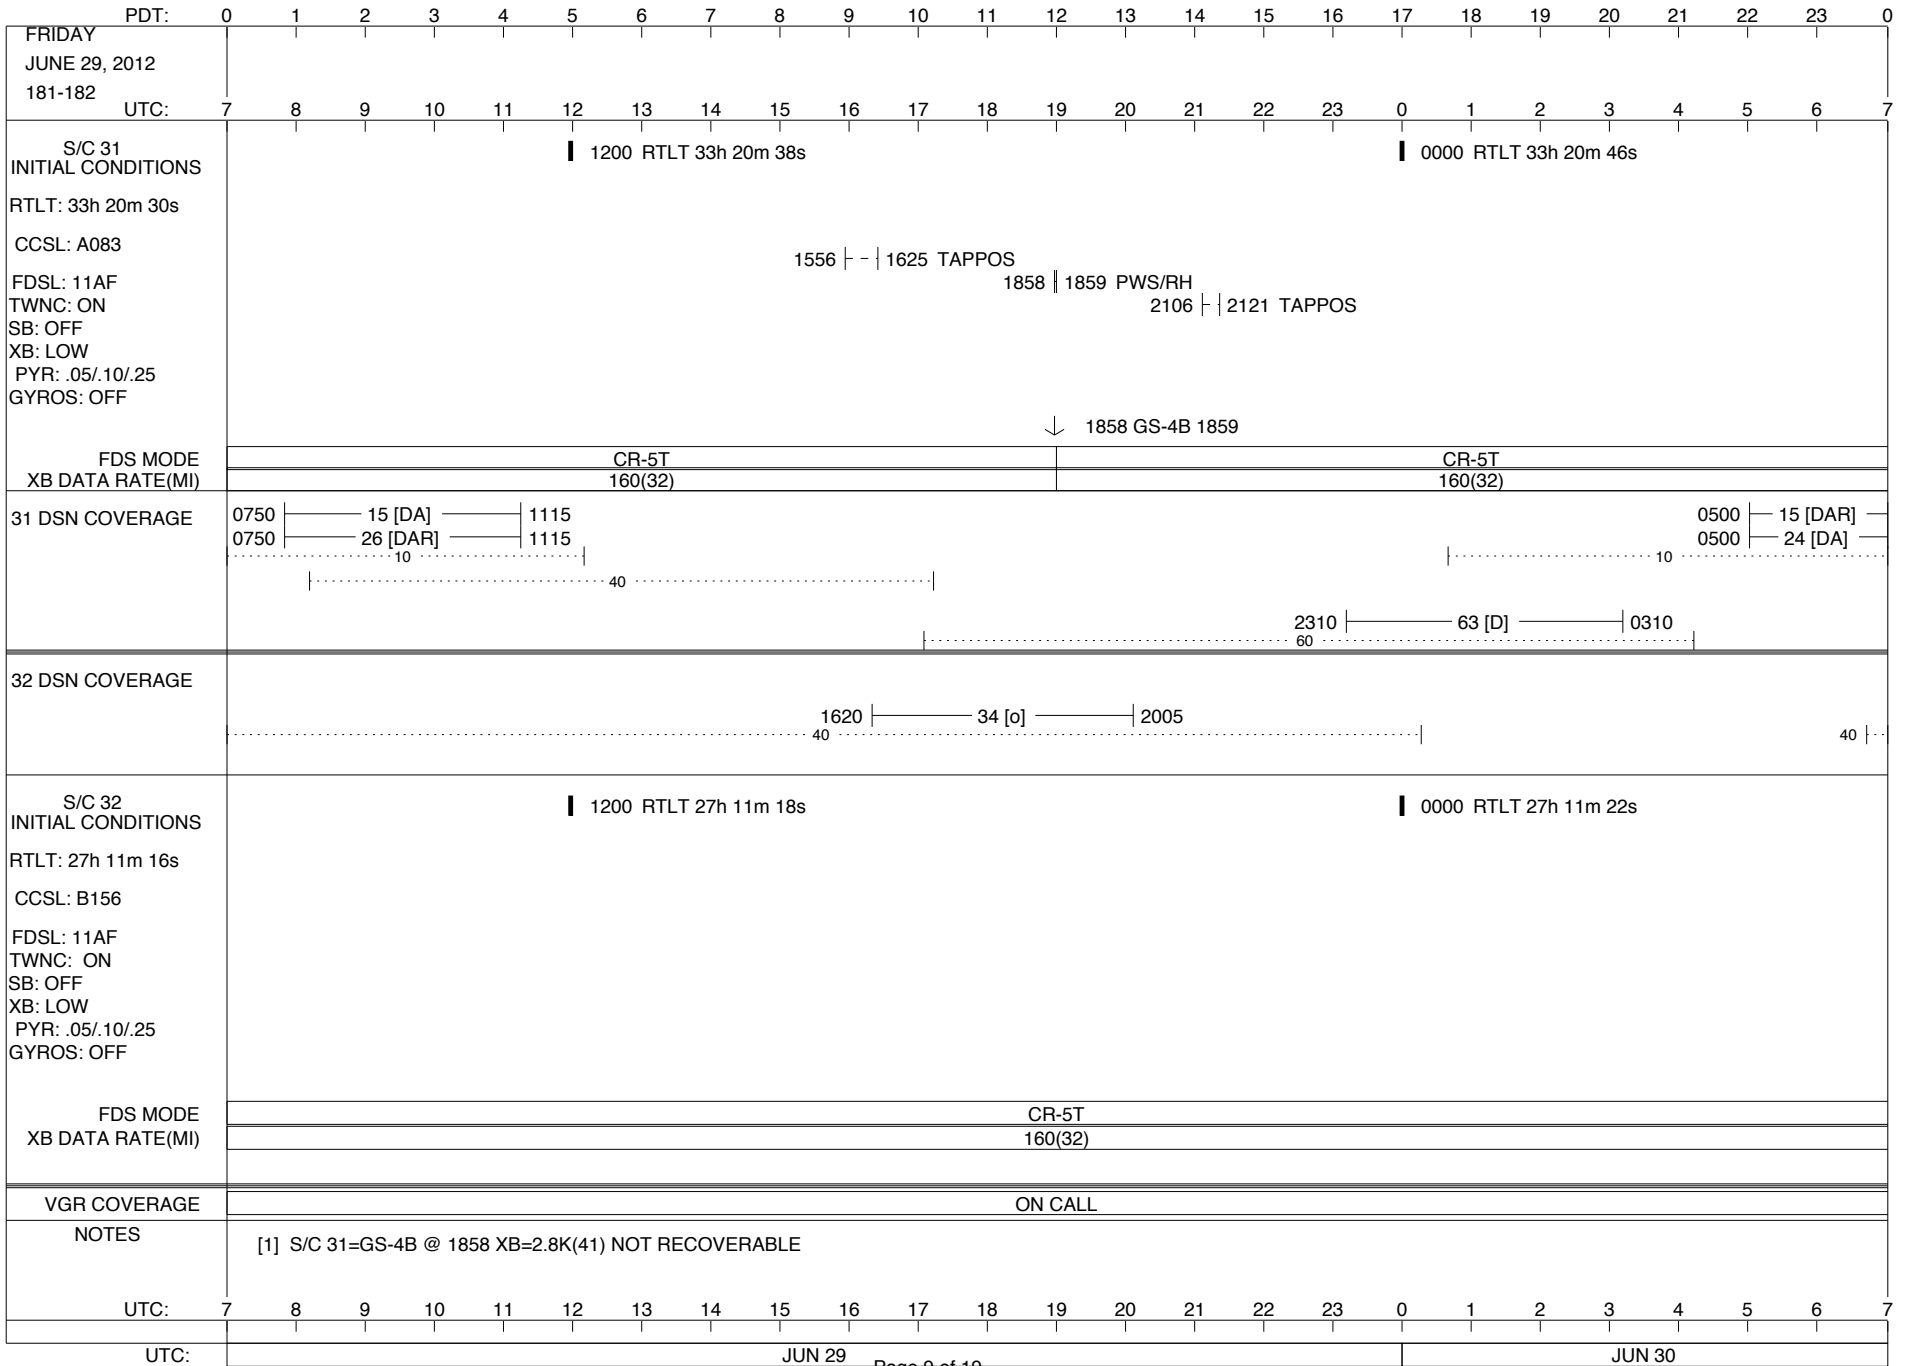

ISSUE DATE: 06/21/12 14:05