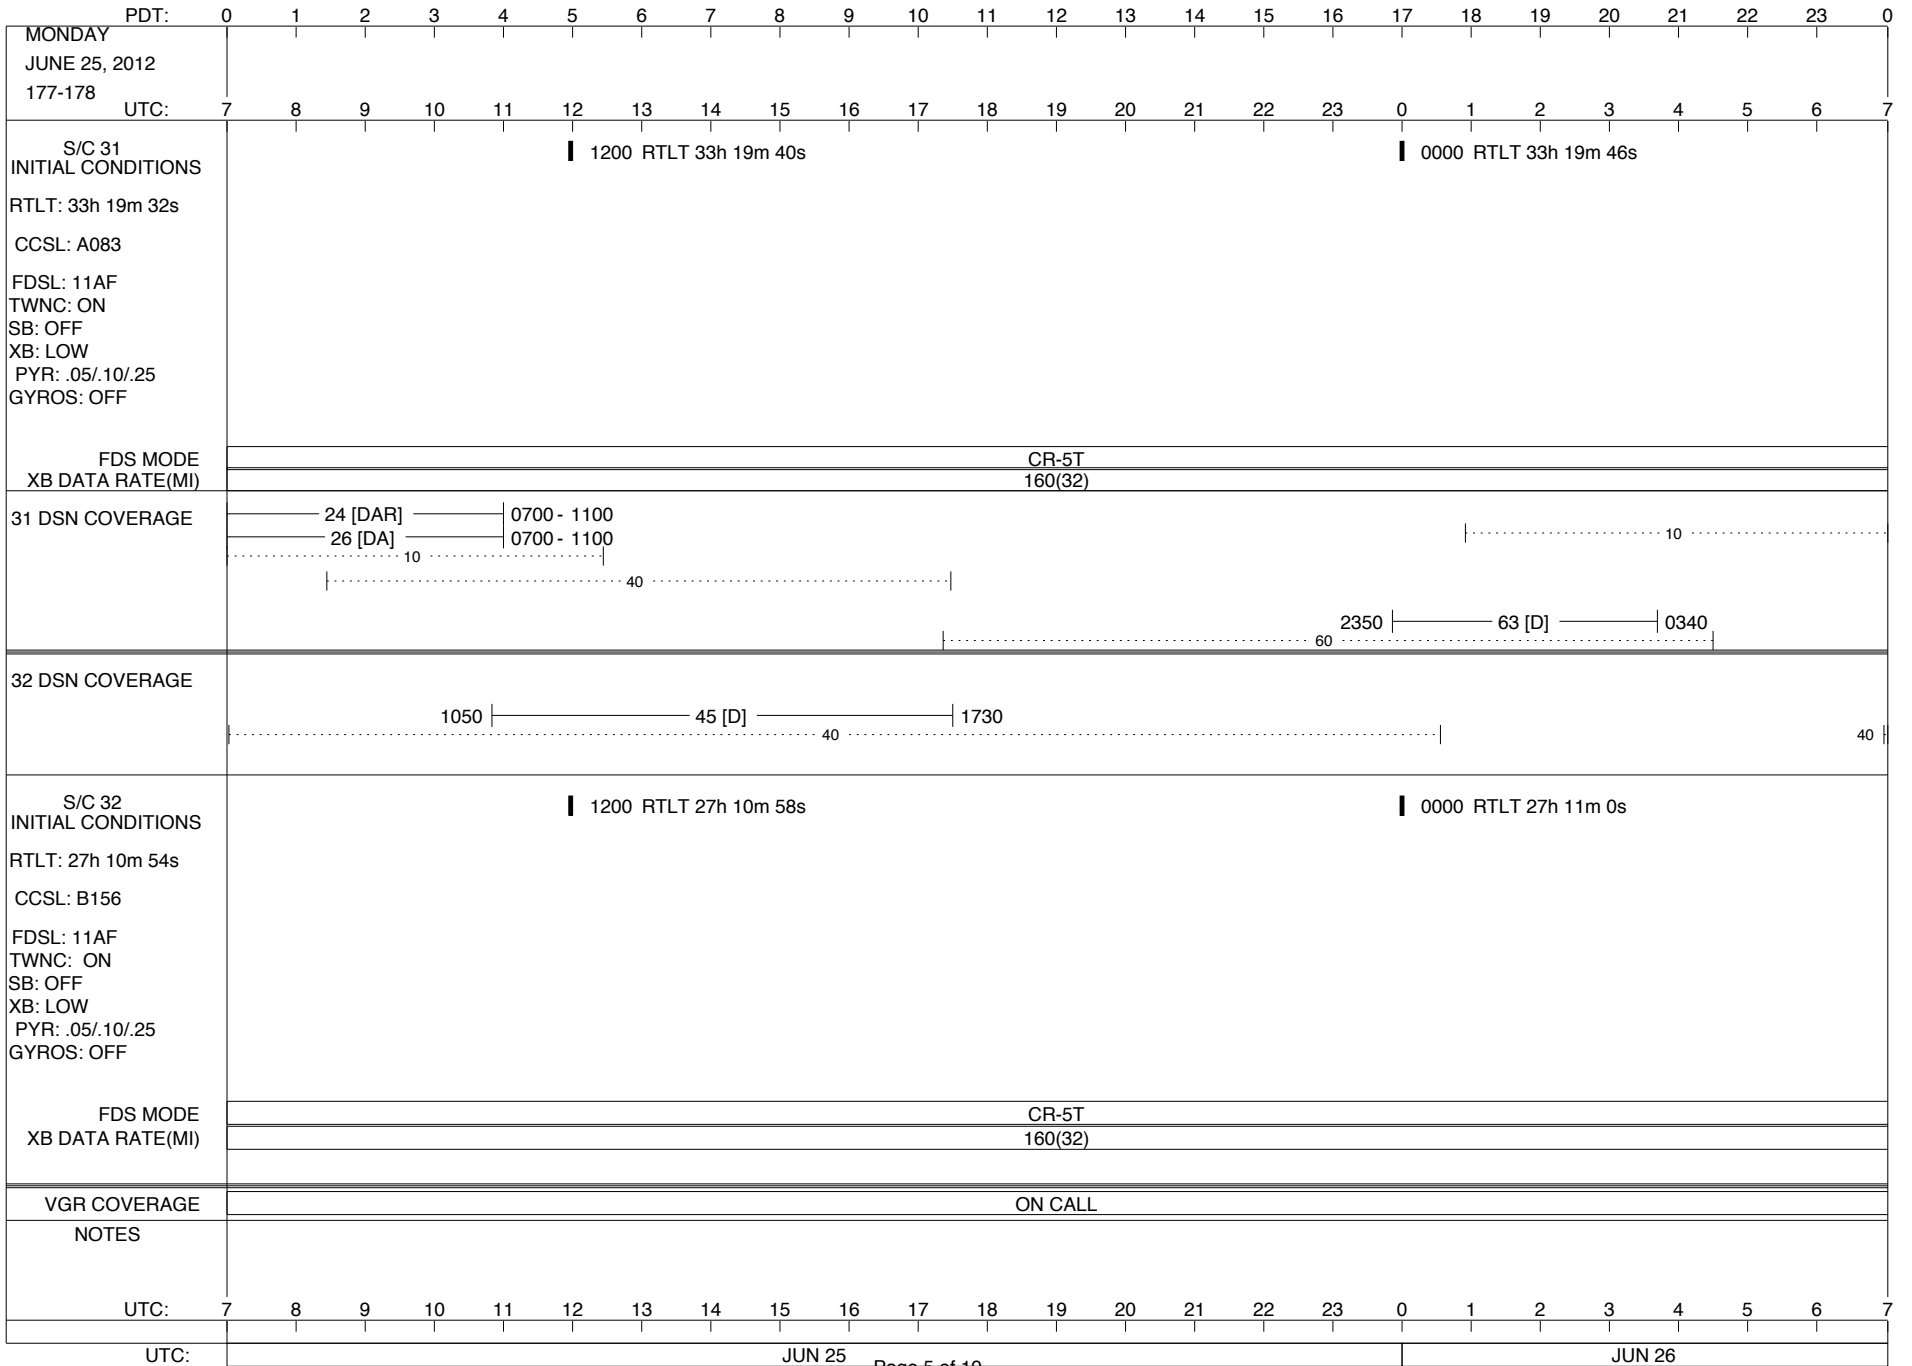

ISSUE DATE: 06/21/12 14:05