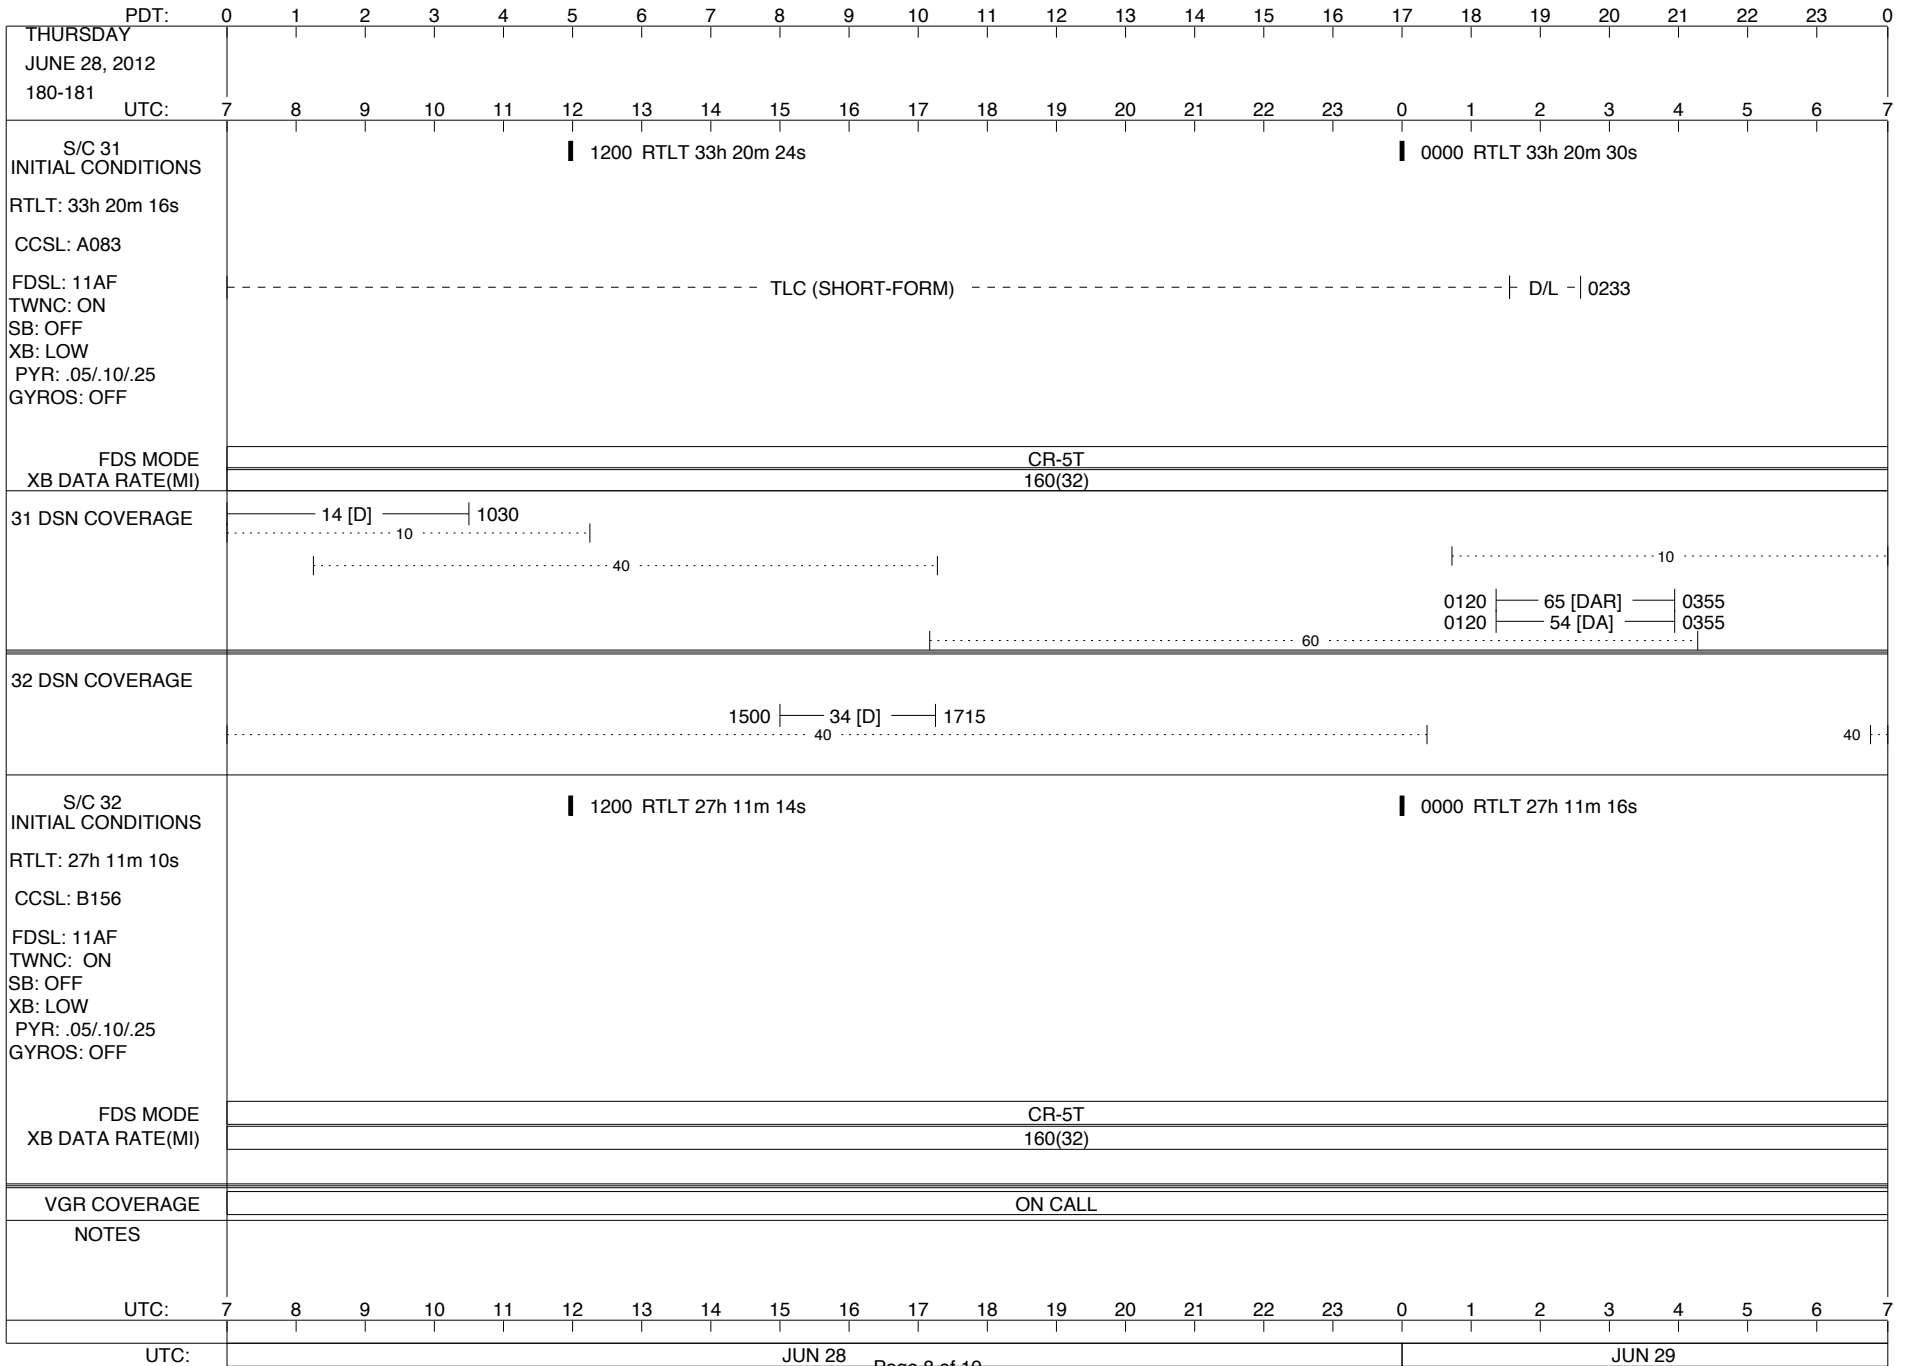

ISSUE DATE: 06/21/12 14:05