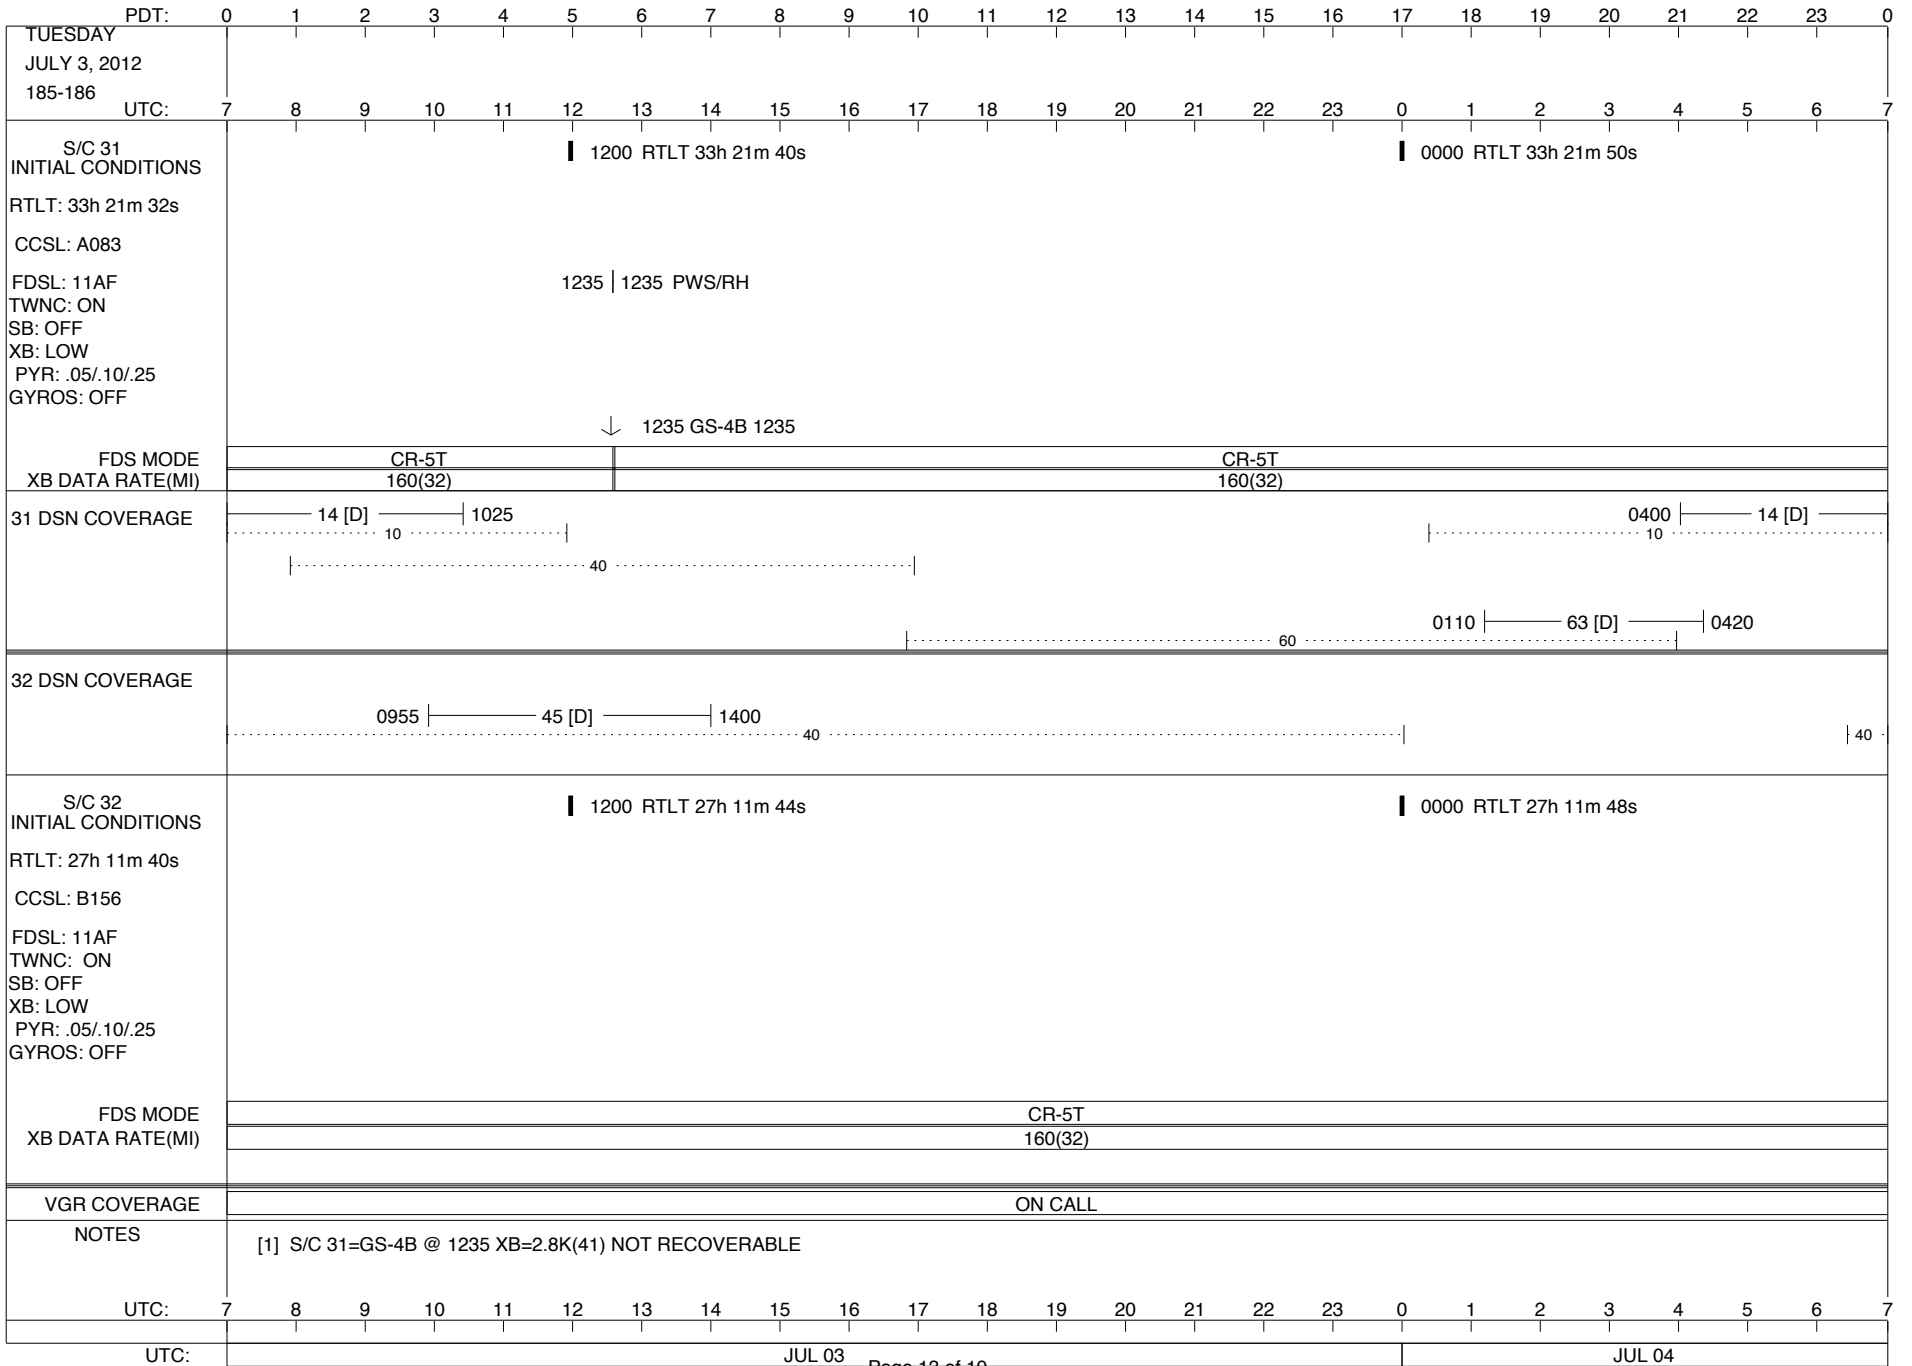

ISSUE DATE: 06/21/12 14:05