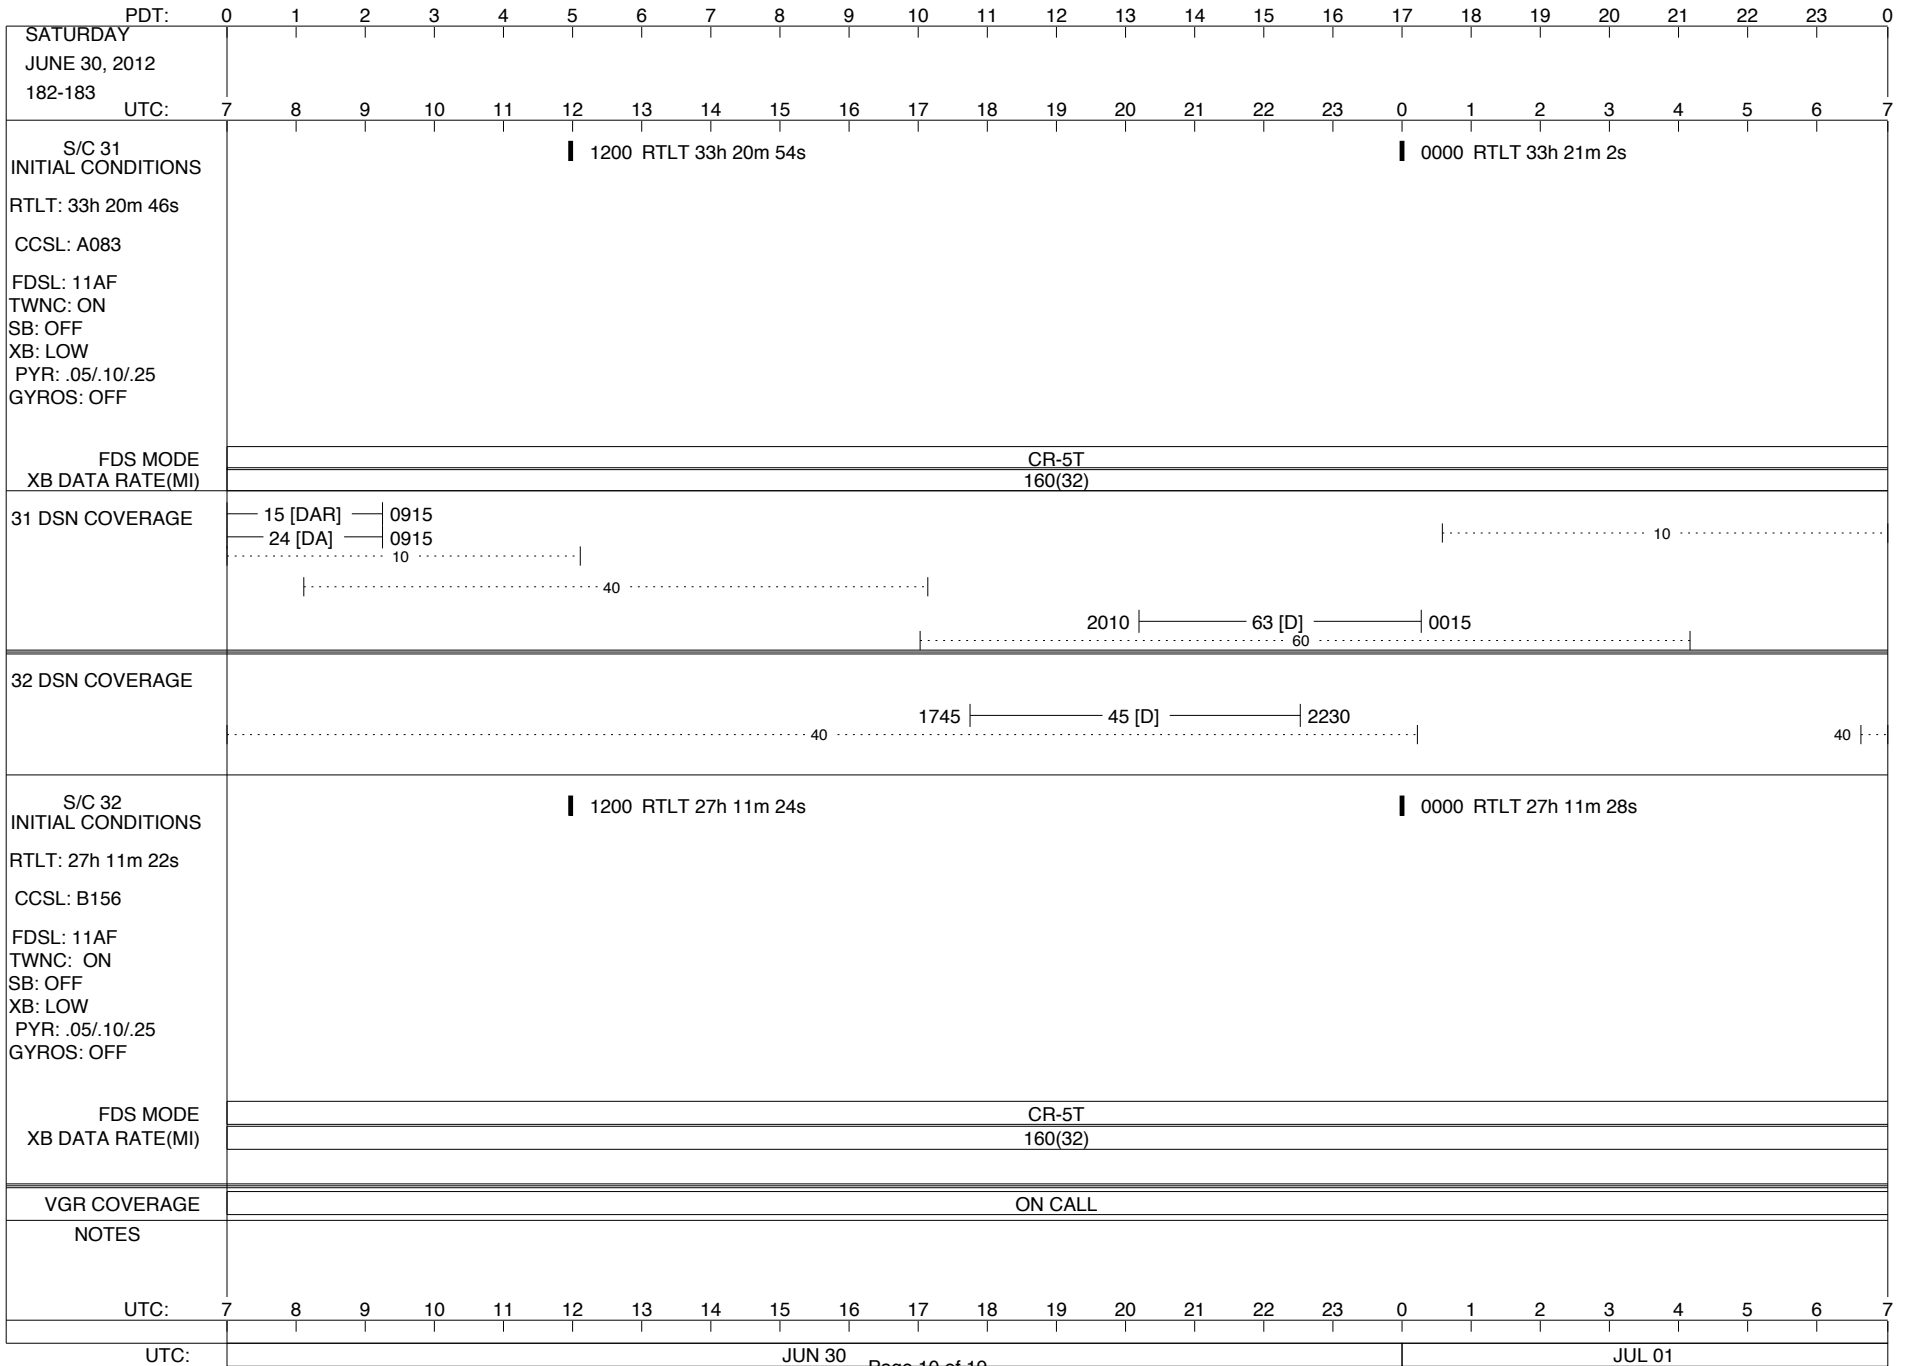

ISSUE DATE: 06/21/12 14:05