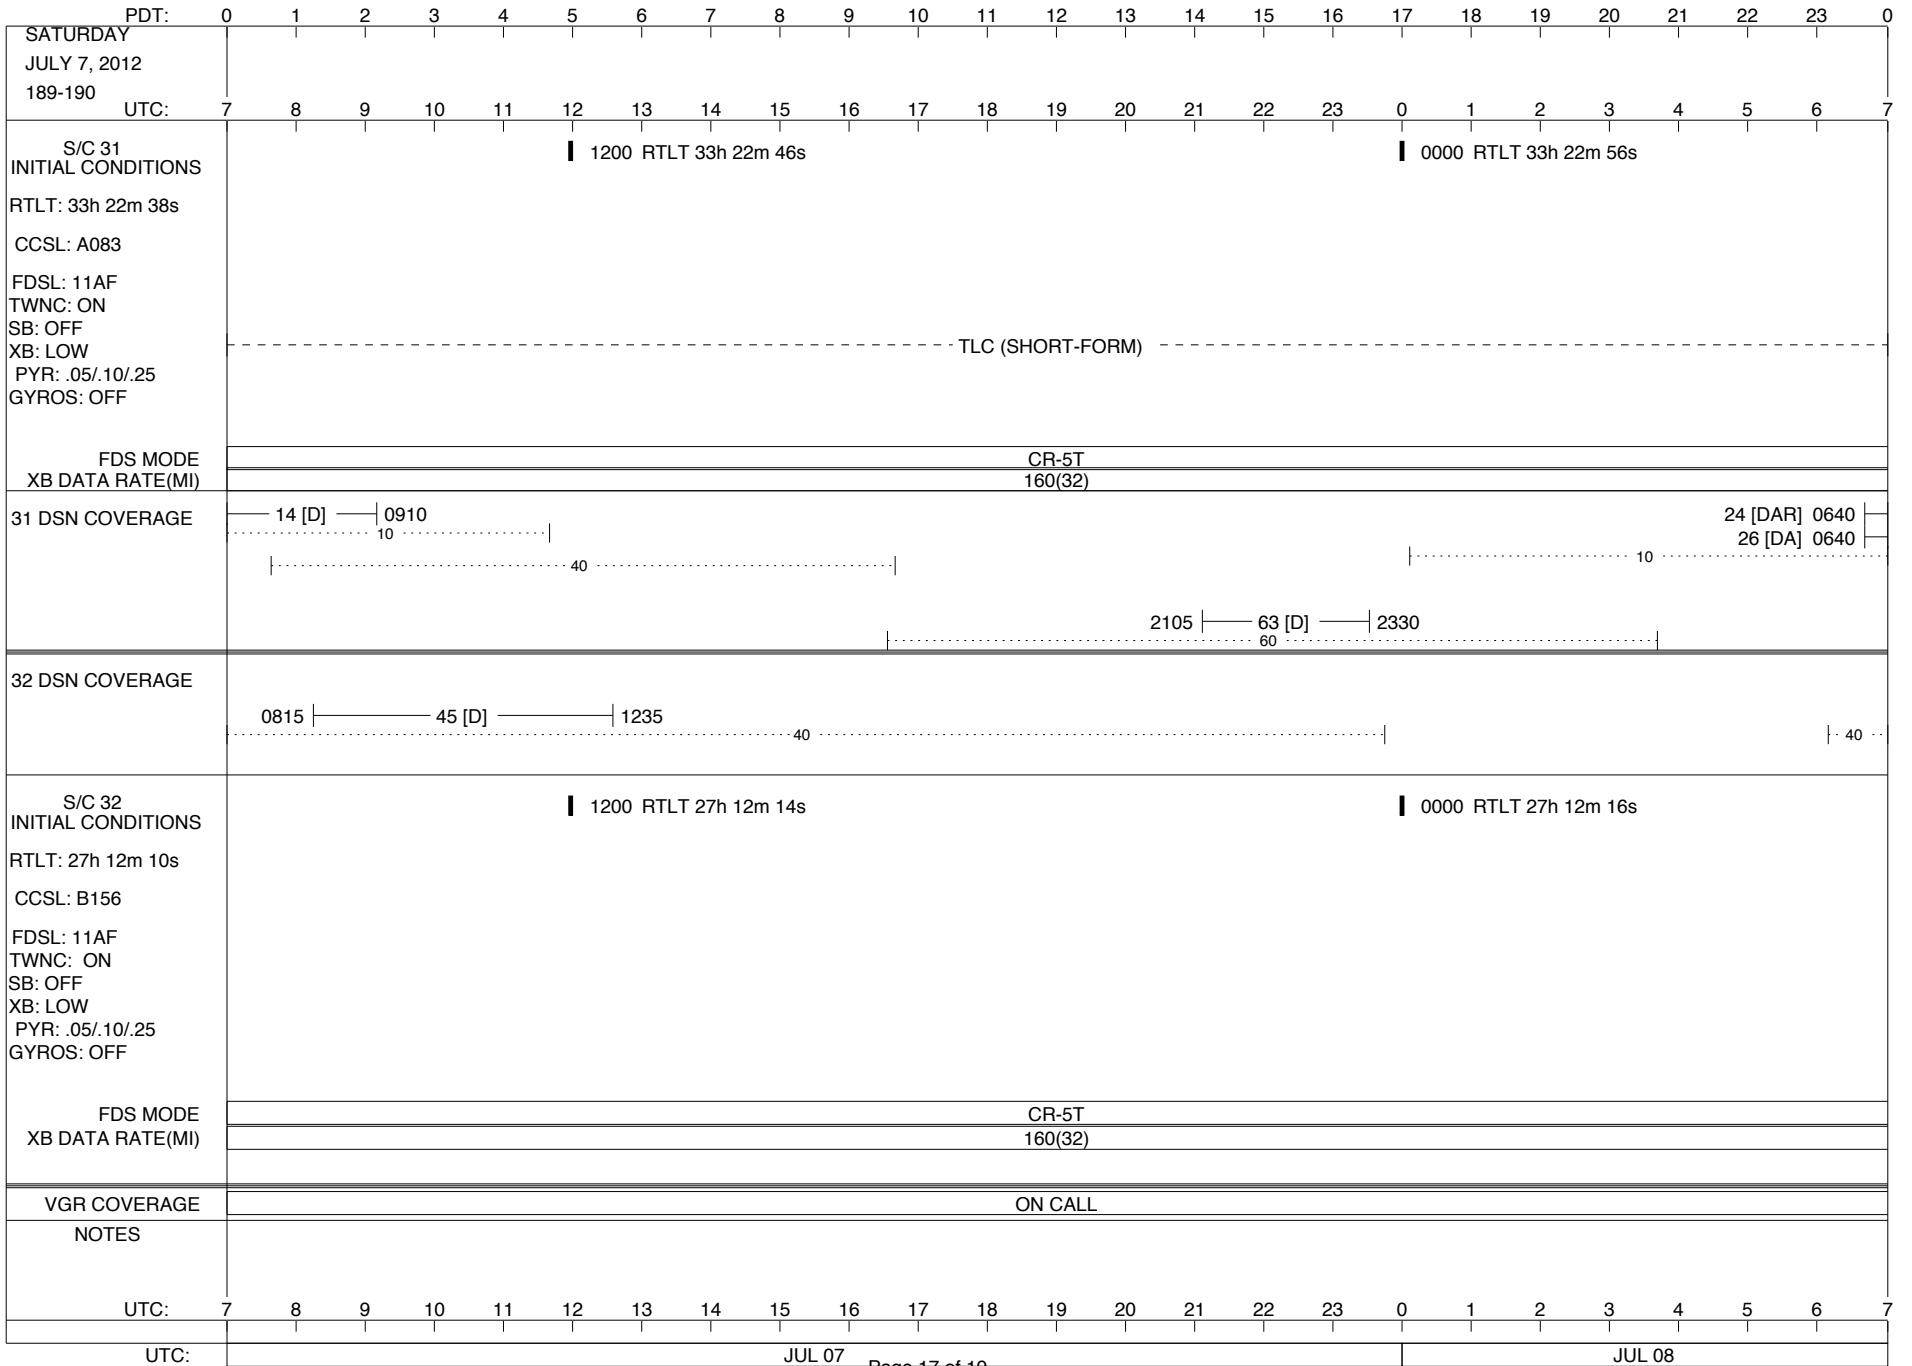

ISSUE DATE: 06/21/12 14:05