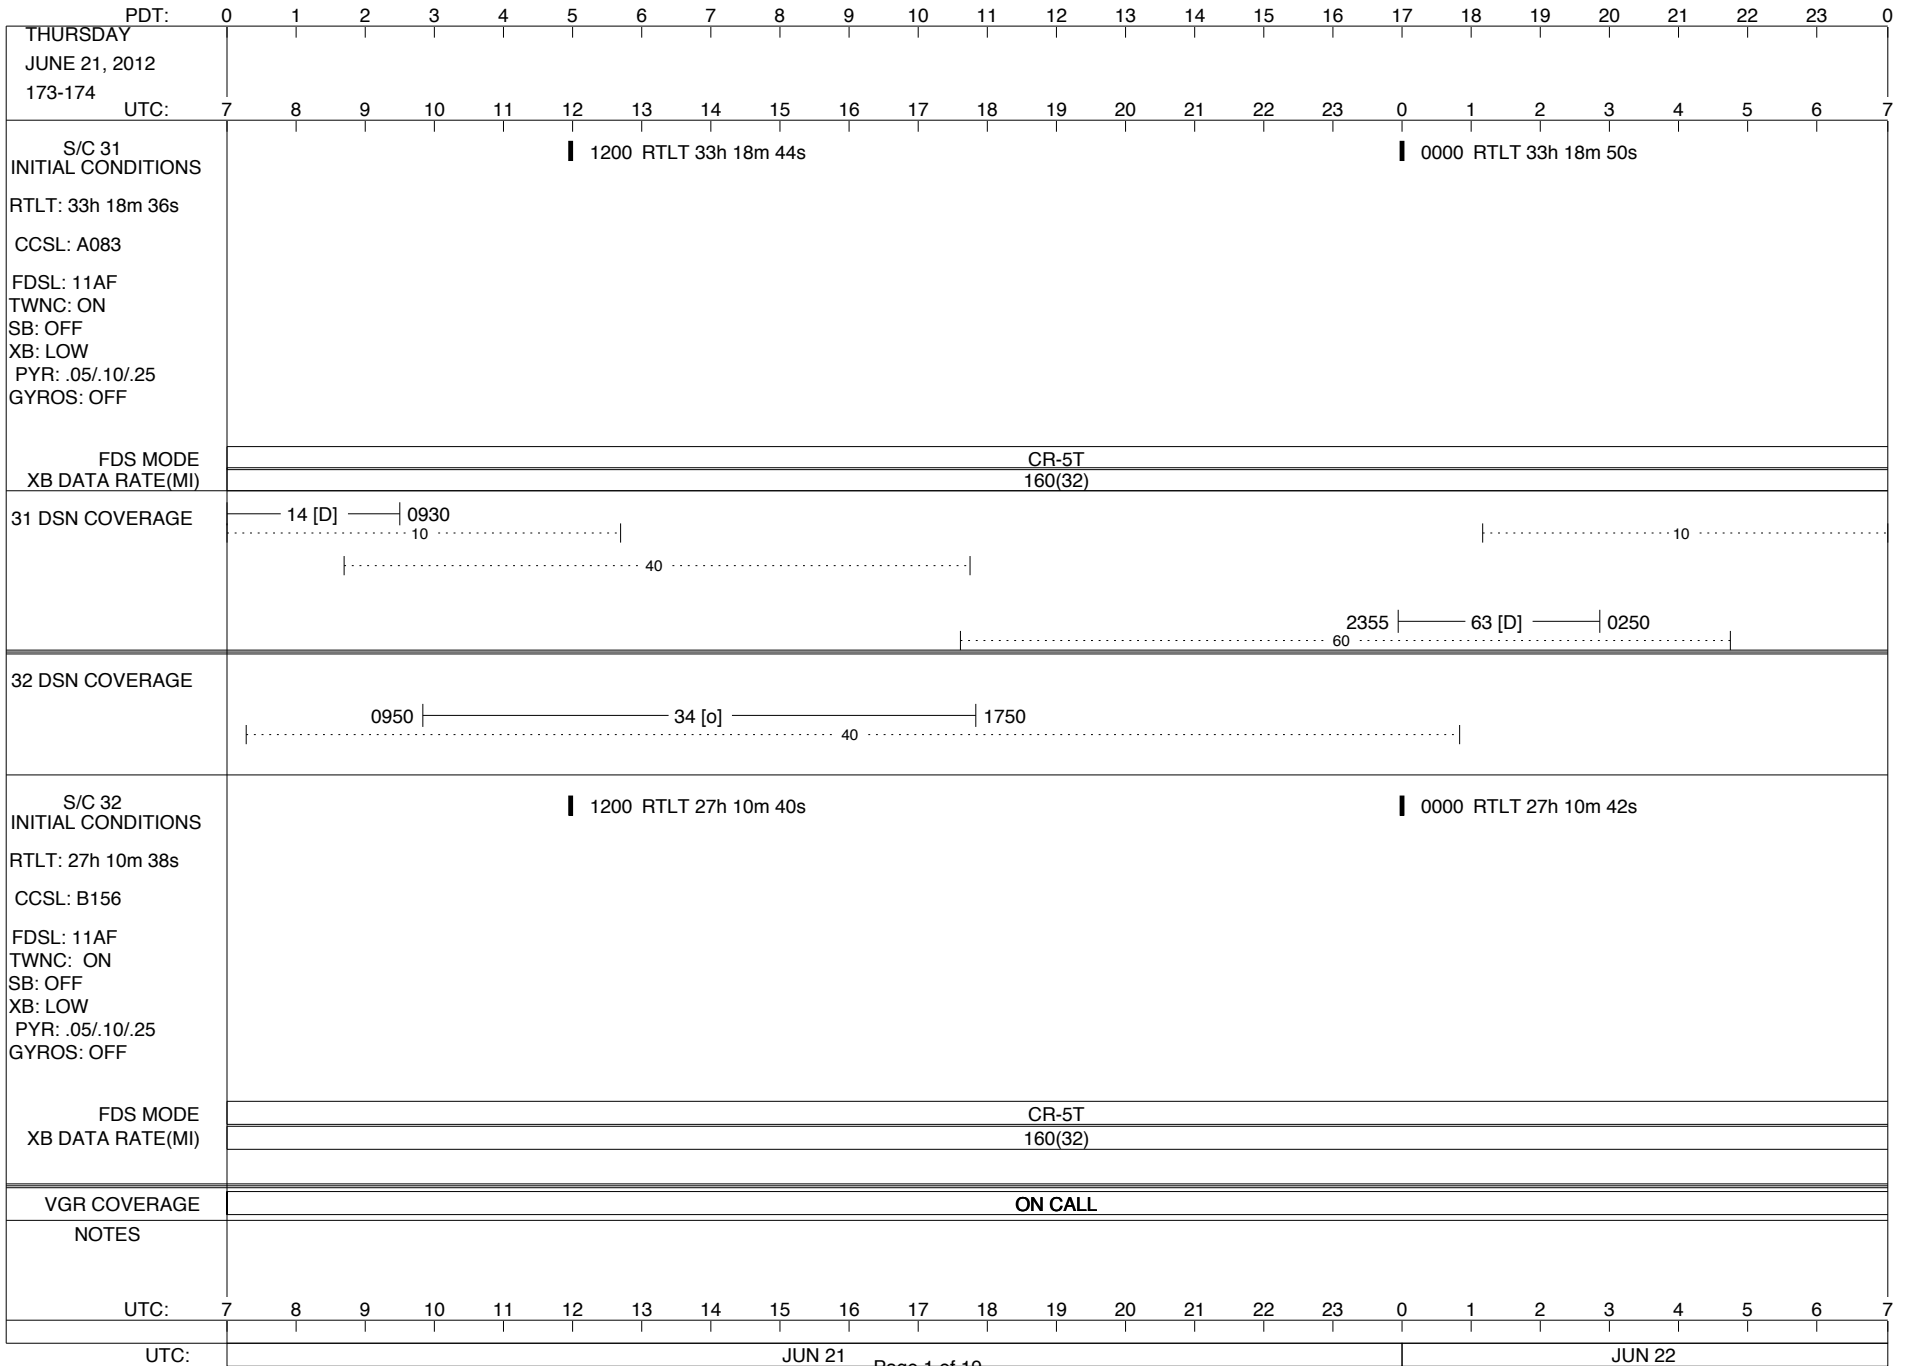

ISSUE DATE: 06/21/12 14:05