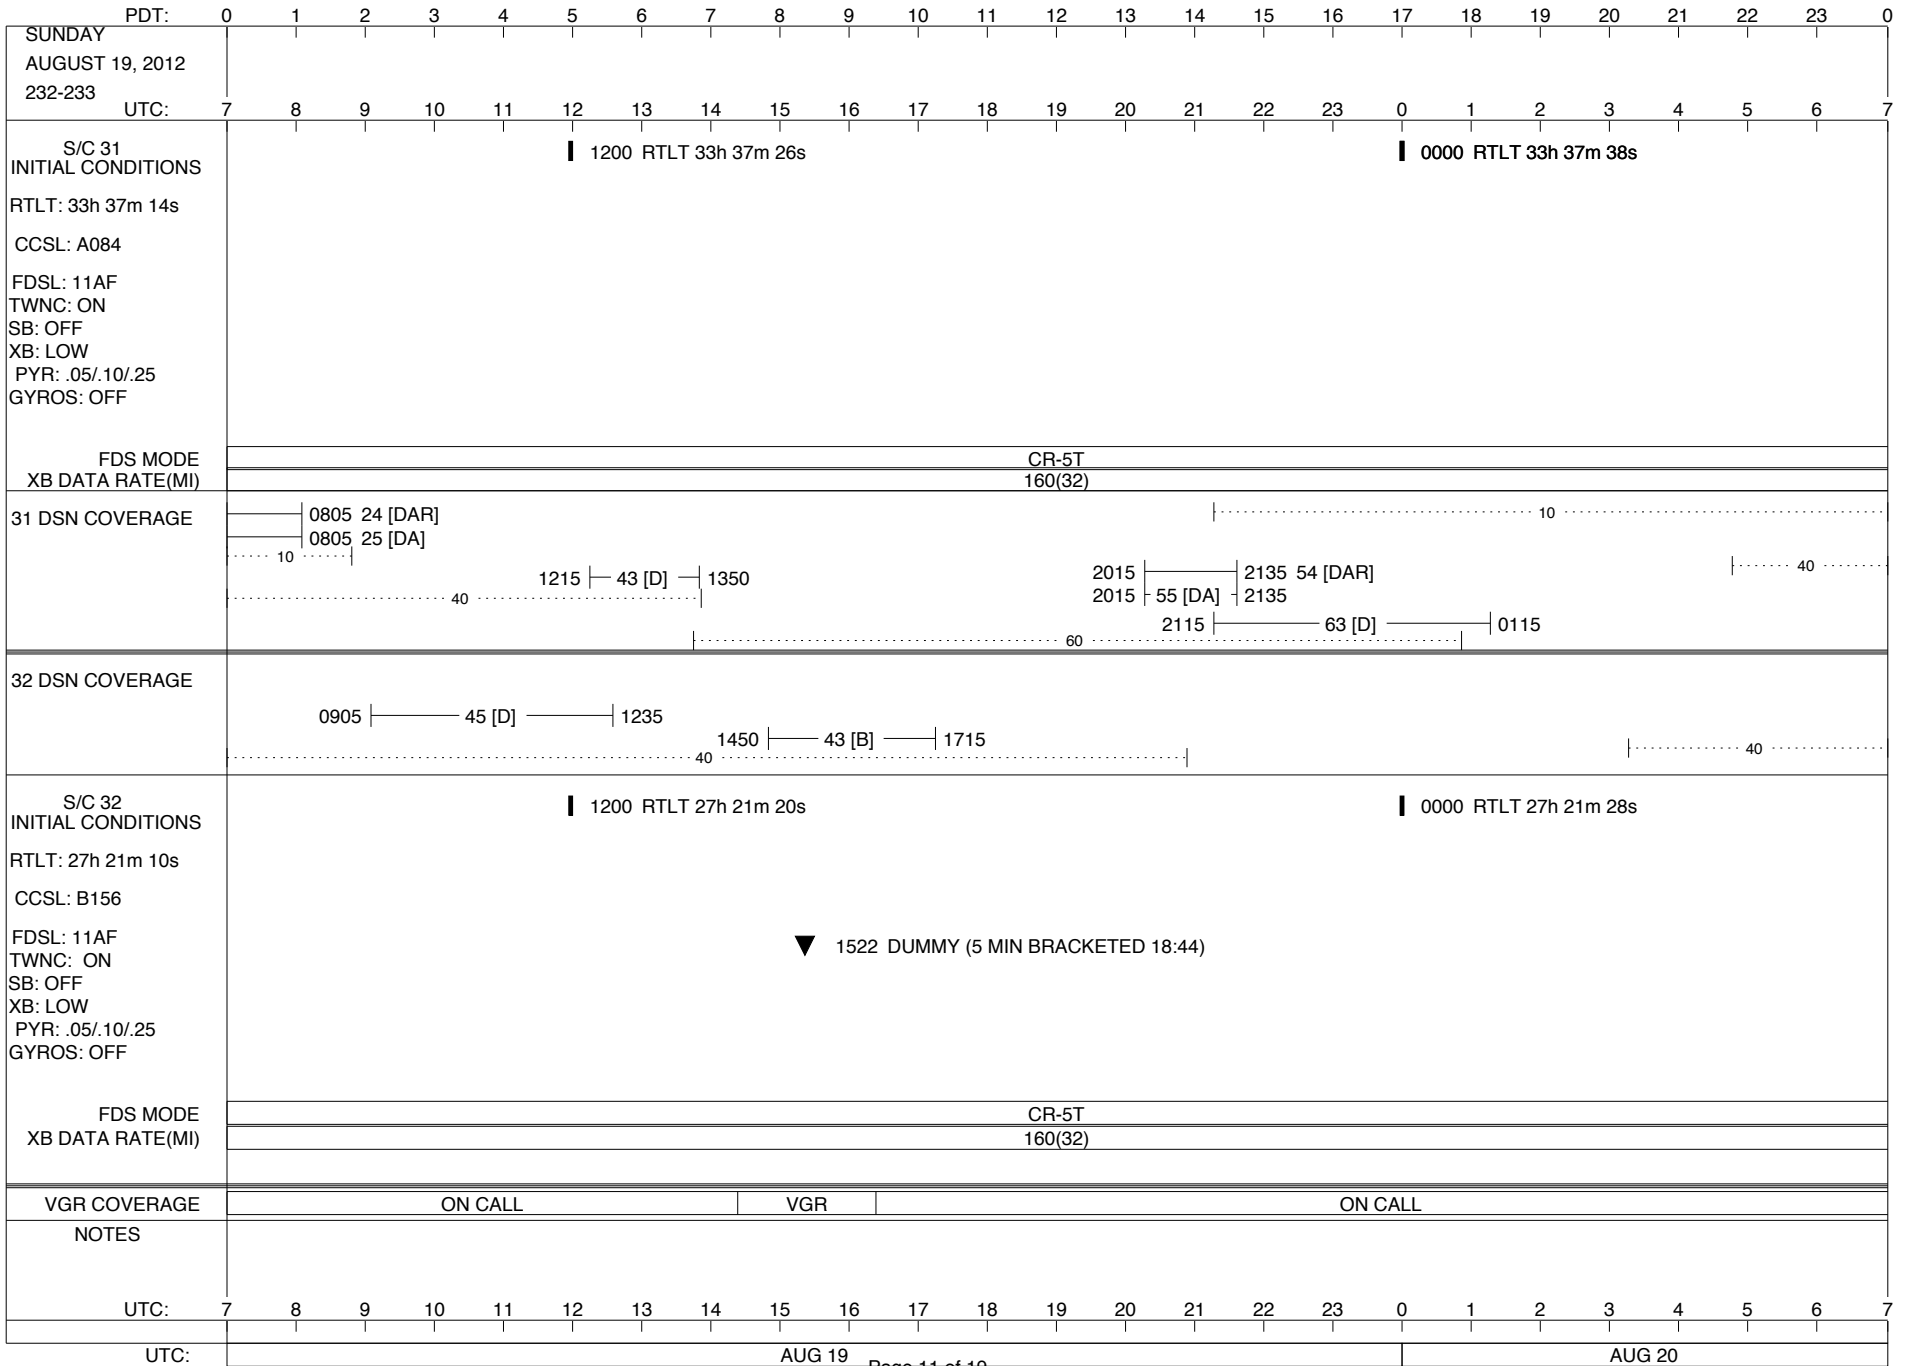

ISSUE DATE: 08/09/12 06:12