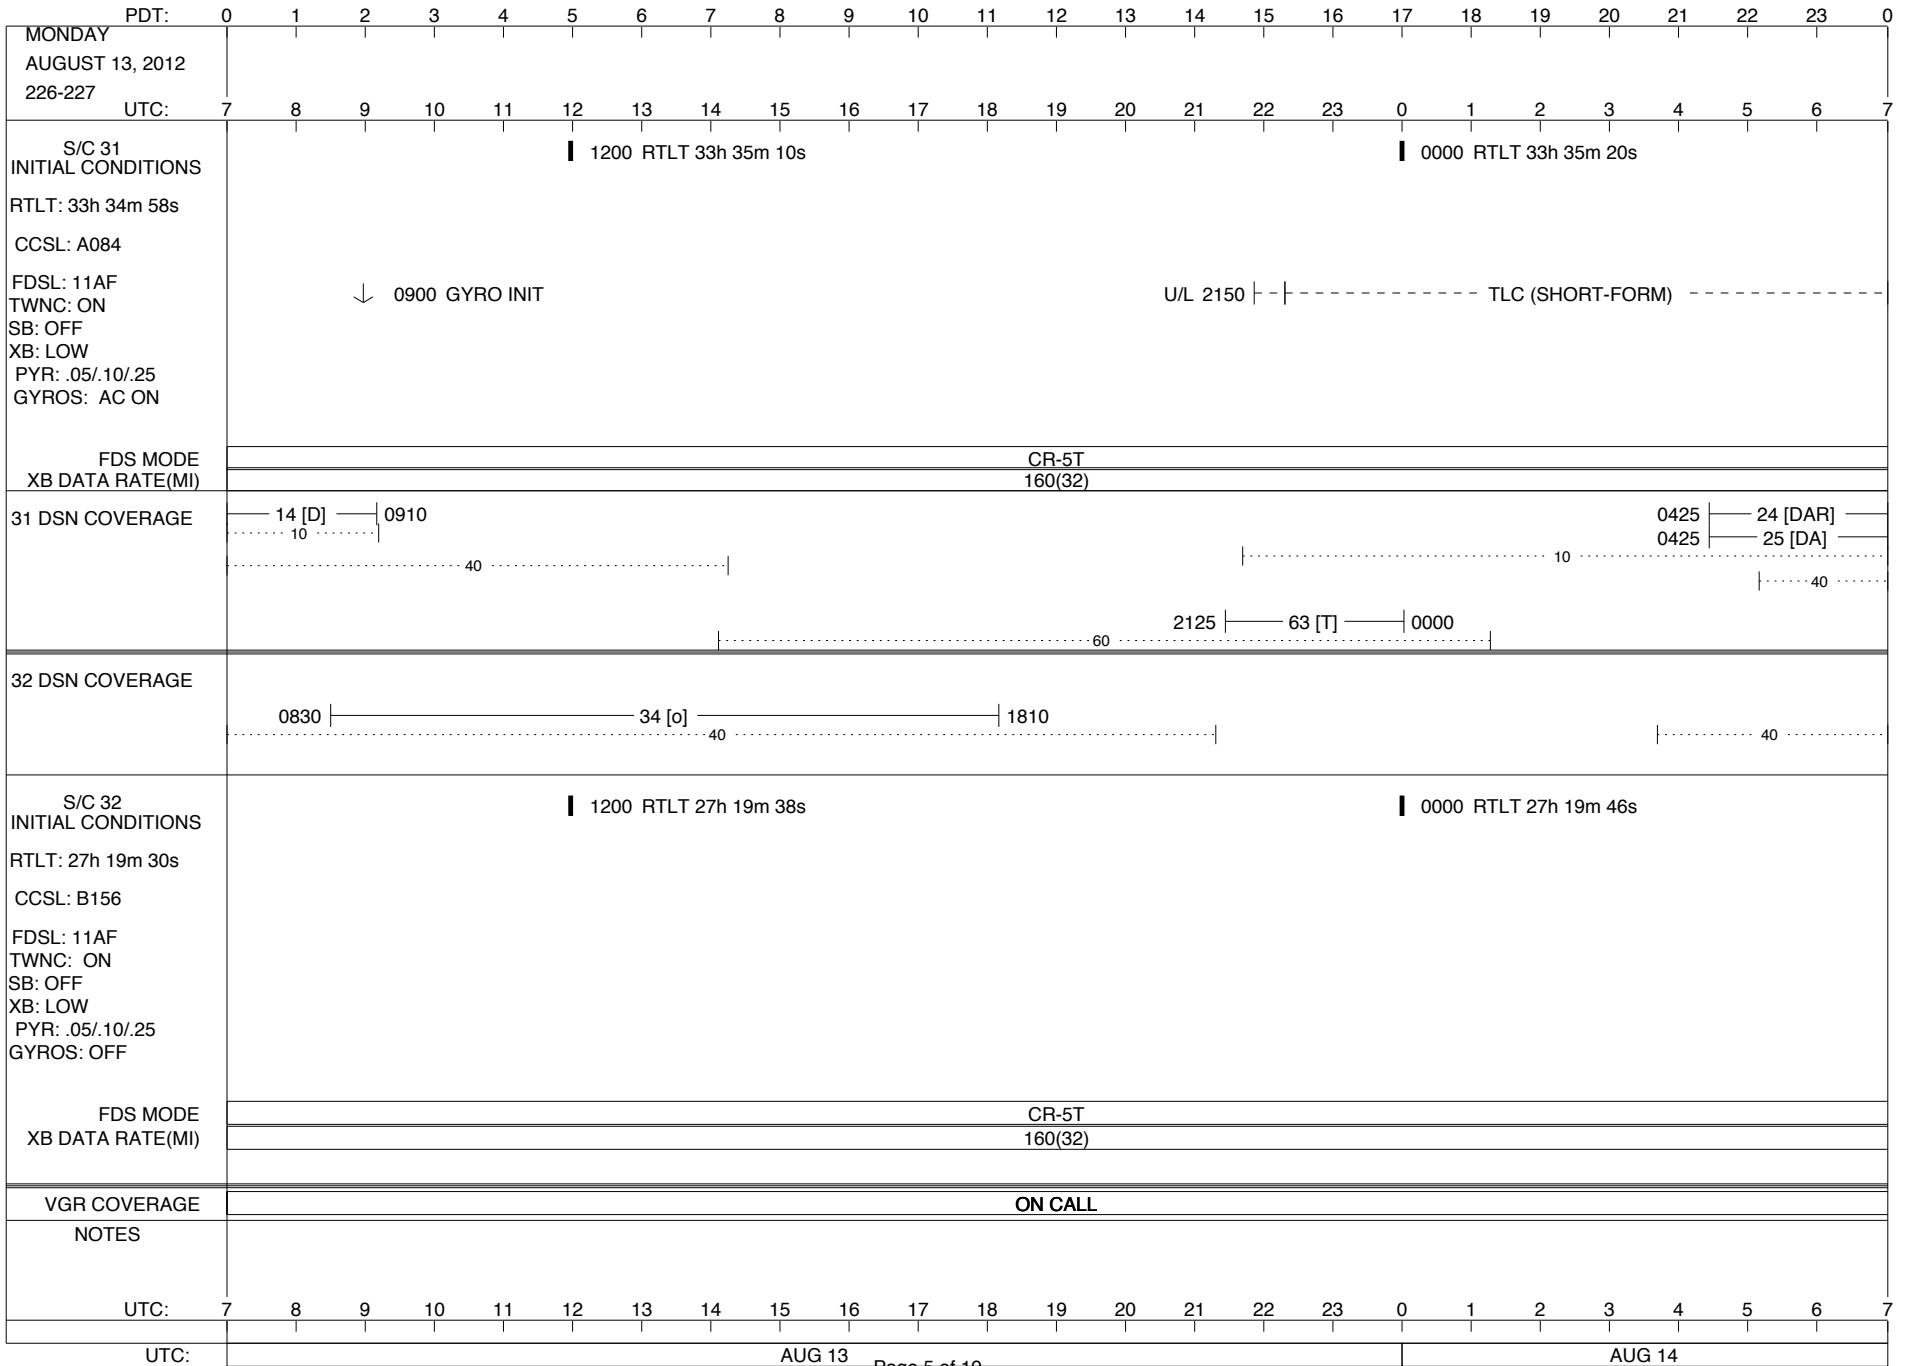

VOYAGER Space Flight Operations Schedule (SFOS)
--

Issue Date: August 8, 2012

For the Period: 08/09/12 to 08/08/27 (12/222 – 12/240)

DSN OPSCHIEF **230-102**

SCIENCE

FLIGHT TEAM

600-100

DSOT **230-102**

Posted at http://voyager.jpl.nasa.gov/mission/soesfos/tracking_schedule.html

02/27/12

ISSUE DATE: 08/09/12 06:12

ISSUE DATE: 08/09/12 06:12

ISSUE DATE: 08/09/12 06:12

ISSUE DATE: 08/09/12 06:12

ISSUE DATE: 08/09/12 06:12

ISSUE DATE: 08/09/12 06:12

PDT:	0	1	2	3	4	5	6	7	8	9	10	11	12	13	14	15	16	17	18	19	20	21	22	23	0
TUESDAY AUGUST 14, 2012 227-228	UTC: 7	8	9	10	11	12	13	14	15	16	17	18	19	20	21	22	23	0	1	2	3	4	5	6	7
S/C 31 INITIAL CONDITIONS RTLTL: 33h 35m 20s CCSL: A084 FDSL: 11AF TWNC: ON SB: OFF XB: LOW PYR: .05/.10/.25 GYROS: AC ON	<p>1200 RTLT 33h 35m 32s 0000 RTLT 33h 35m 44s</p> <p>1017 1018 PWS/RH</p> <p>1030 ----- DTR MAINT ----- 1554</p> <p>1558 1600 TAPPOS</p> <p>----- TLC (SHORT-FORM) -----</p> <p>0157 ----- MAGCAL ----- 0512</p> <p>0157 ----- PESCAL ----- 0529</p> <p>↓ 1017 GS-4B 1018</p>																								
FDS MODE XB DATA RATE(MI)	CR-5T 160(32)												CR-5T 160(32)												
31 DSN COVERAGE	<p>24 [DAR] 0825 0140 ----- 14 [D] ----- 0600</p> <p>25 [DA] 0825 0540 24 [DA]</p> <p>..... 10 25 [DAR] 0540 </p> <p>..... 40 60 10 40</p>																								
32 DSN COVERAGE	<p>0950 ----- 34 [D] ----- 1845</p> <p>..... 40 40</p>																								
S/C 32 INITIAL CONDITIONS RTLTL: 27h 19m 46s CCSL: B156 FDSL: 11AF TWNC: ON SB: OFF XB: LOW PYR: .05/.10/.25 GYROS: OFF	<p>1200 RTLT 27h 19m 56s 0000 RTLT 27h 20m 4s</p>																								
FDS MODE XB DATA RATE(MI)													CR-5T 160(32)												
VGR COVERAGE	ON CALL																								
NOTES	[1] S/C 31=GS-4B @ 1017 XB=2.8K(41) NOT RECOVERABLE																								
UTC:	7	8	9	10	11	12	13	14	15	16	17	18	19	20	21	22	23	0	1	2	3	4	5	6	7
UTC:	AUG 14												AUG 15												