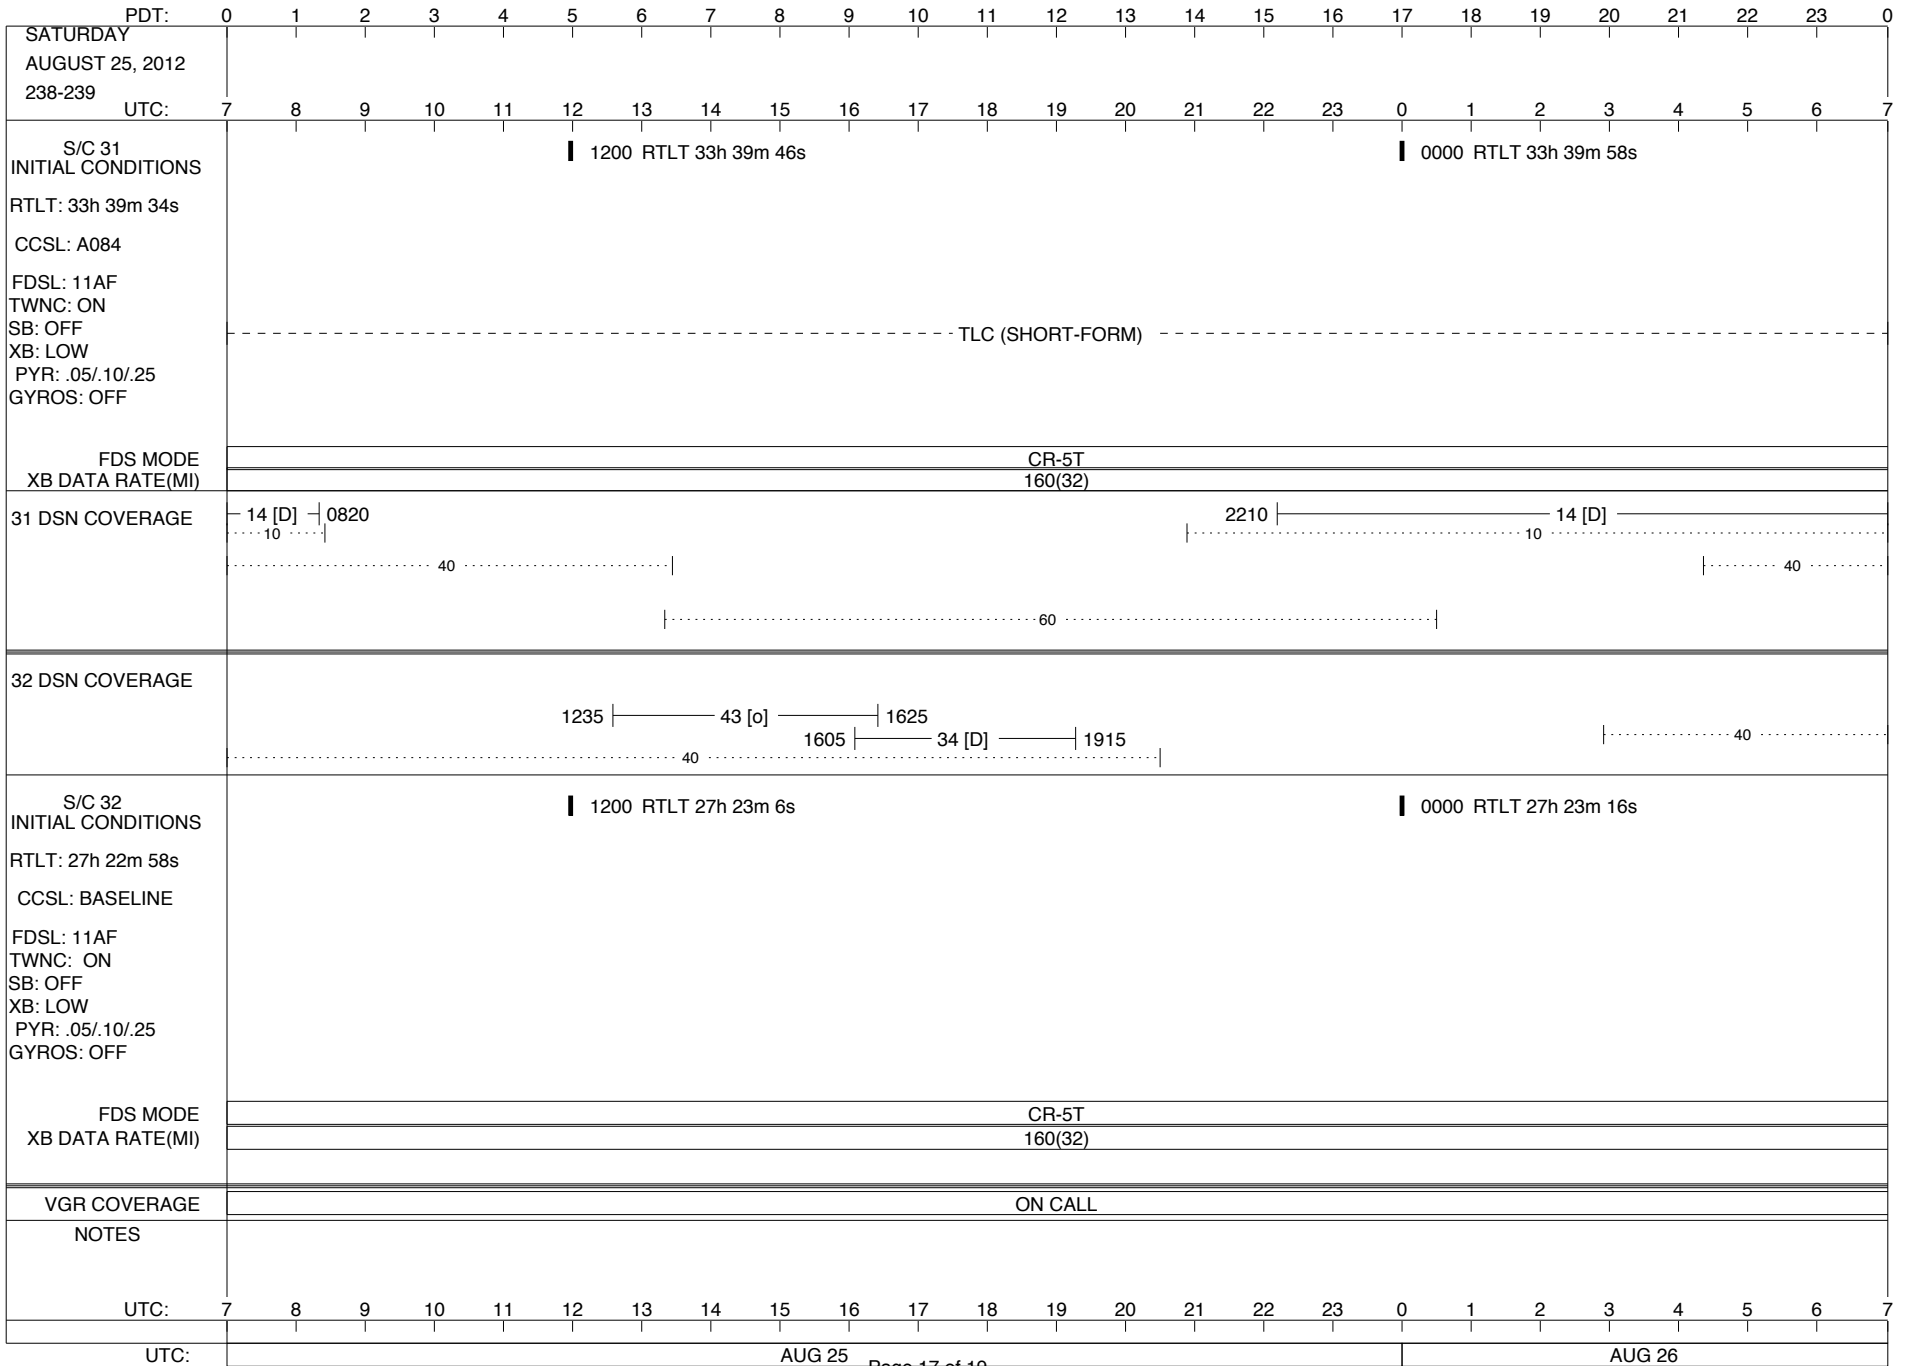

ISSUE DATE: 08/09/12 06:12