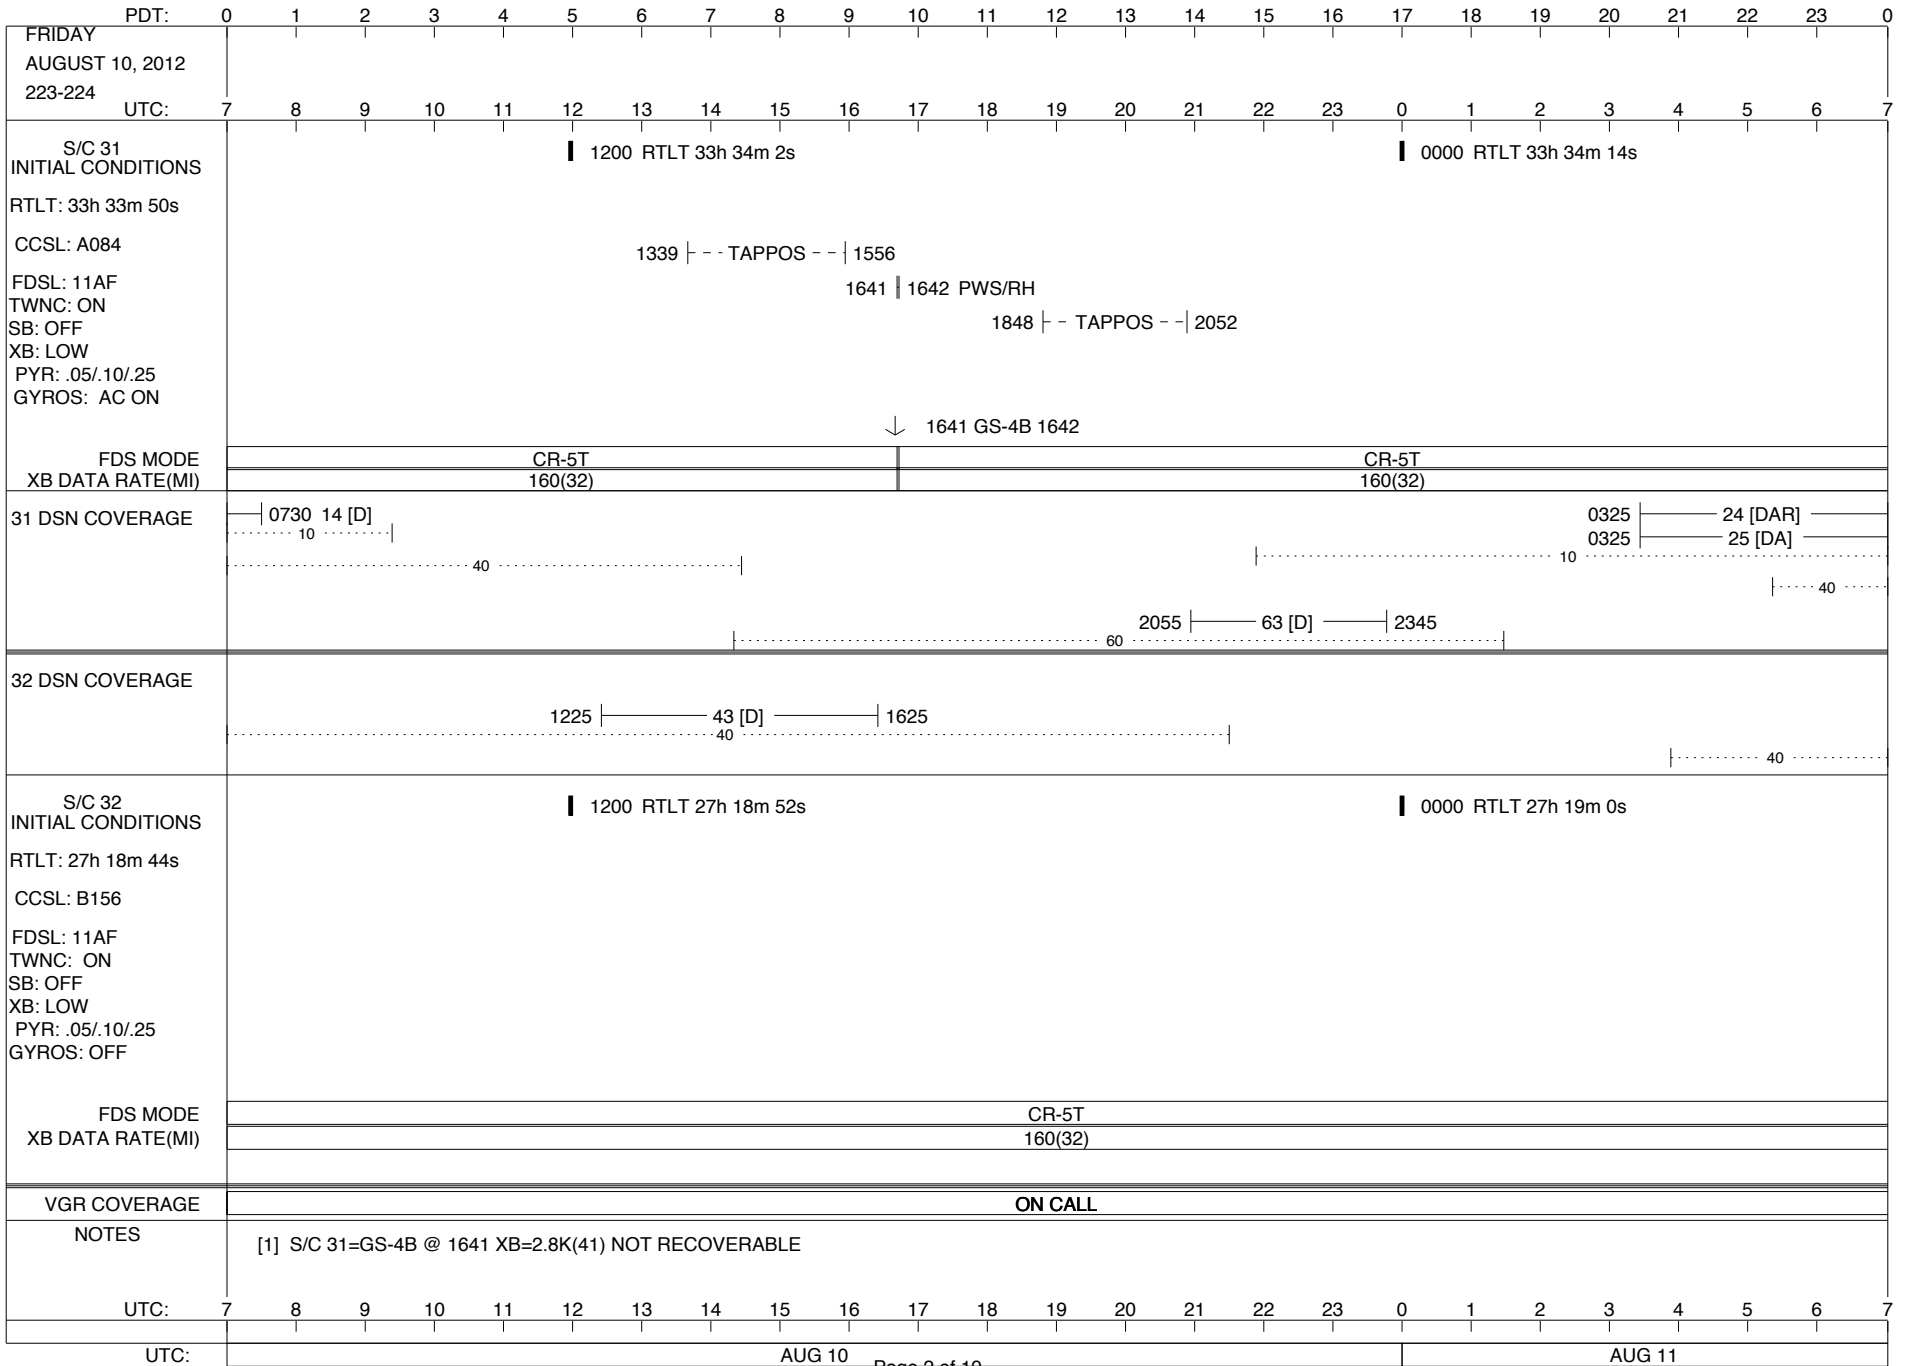

ISSUE DATE: 08/09/12 06:12