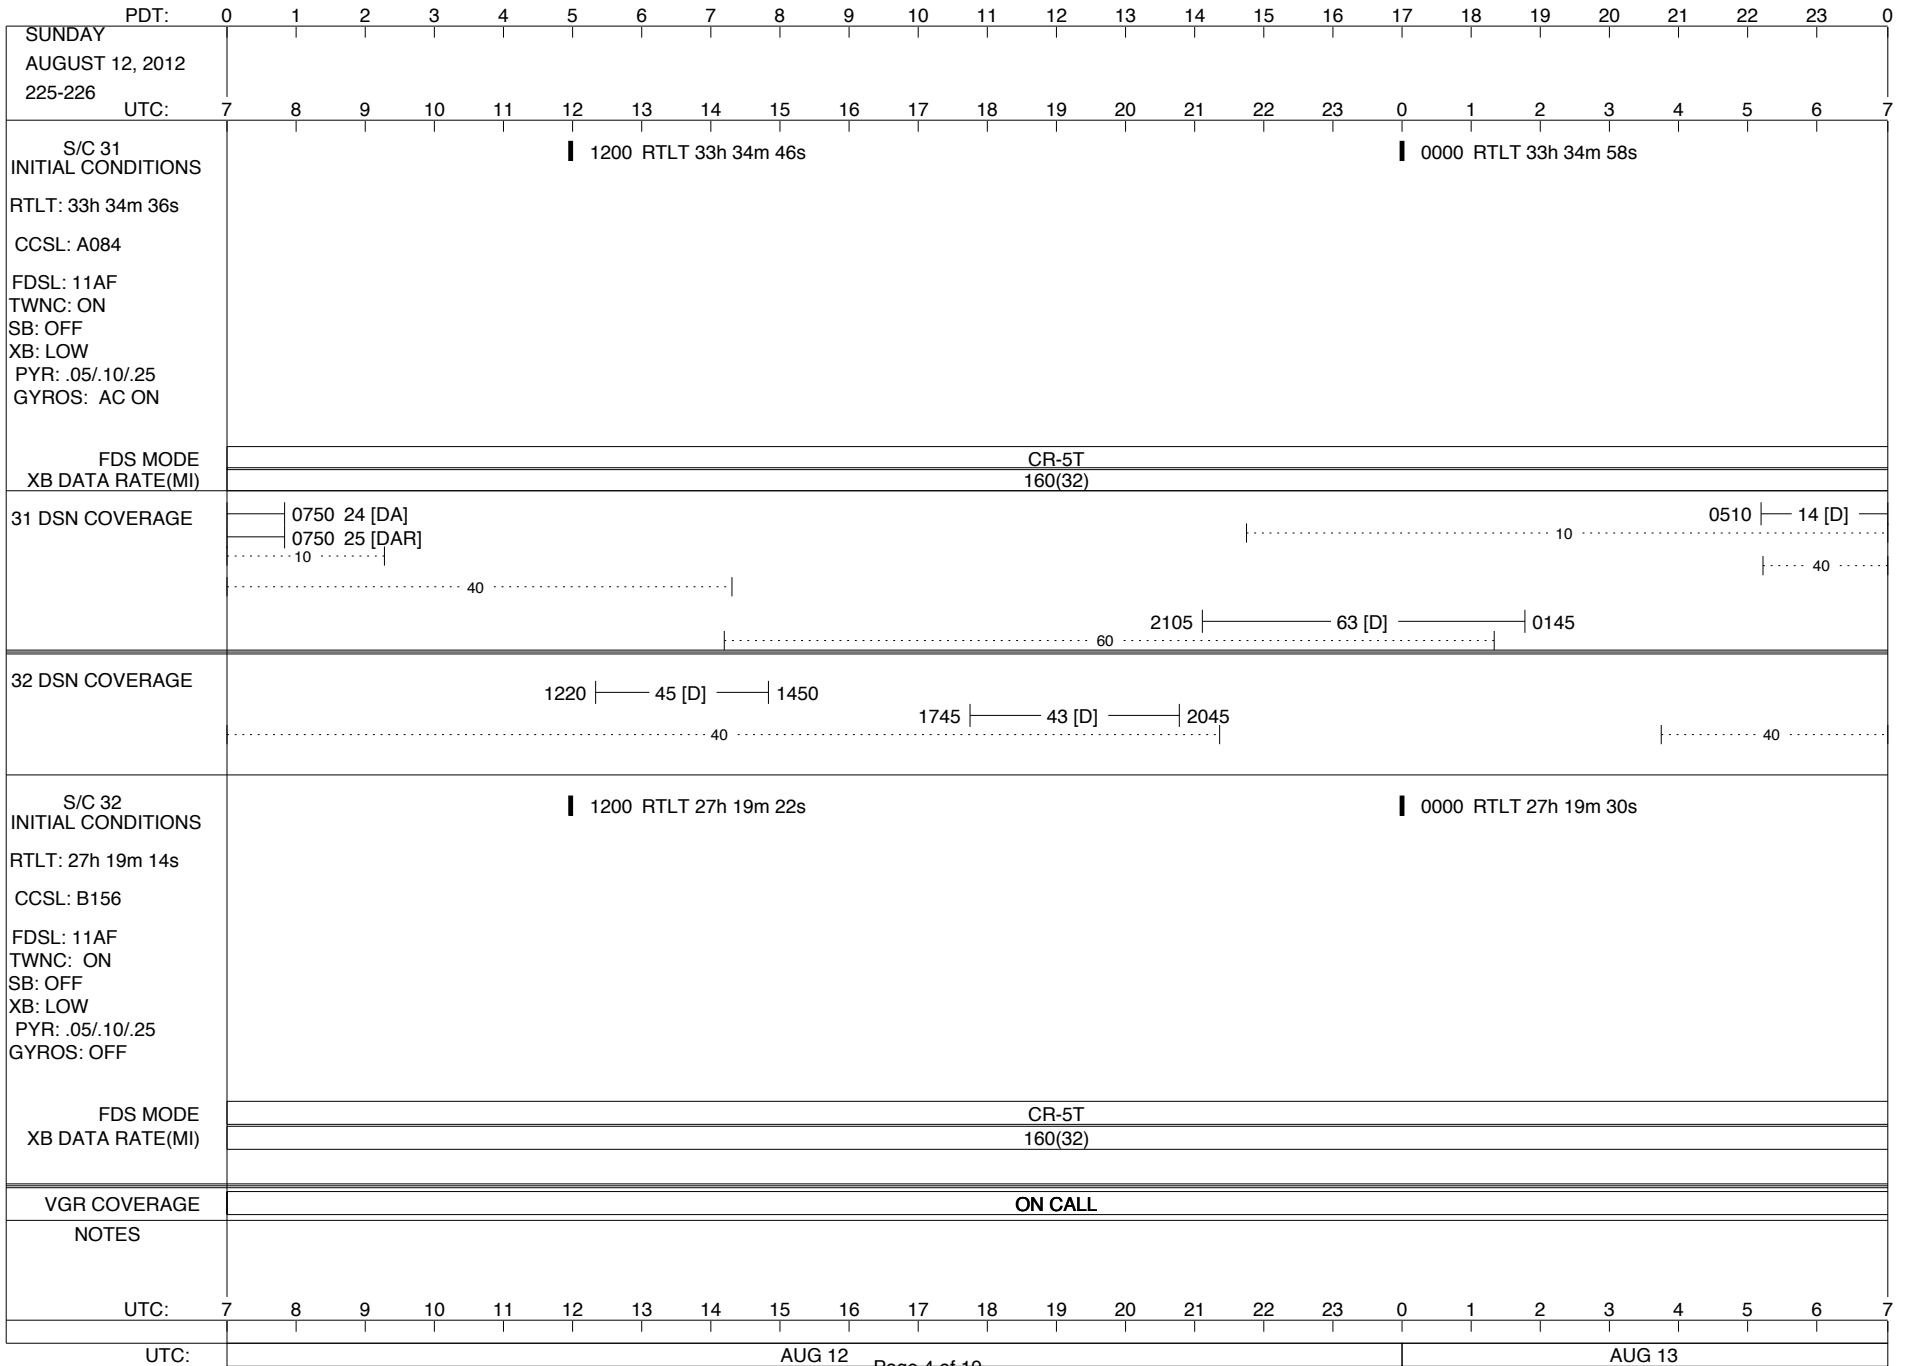

VOYAGER Space Flight Operations Schedule (SFOS)
--

Issue Date: August 8, 2012

For the Period: 08/09/12 to 08/08/27 (12/222 – 12/240)

DSN OPSCHIEF **230-102**

SCIENCE

FLIGHT TEAM

600-100

DSOT **230-102**

Posted at http://voyager.jpl.nasa.gov/mission/soesfos/tracking_schedule.html

02/27/12

ISSUE DATE: 08/09/12 06:12

ISSUE DATE: 08/09/12 06:12

ISSUE DATE: 08/09/12 06:12

ISSUE DATE: 08/09/12 06:12

ISSUE DATE: 08/09/12 06:12

ISSUE DATE: 08/09/12 06:12

PDT:	0	1	2	3	4	5	6	7	8	9	10	11	12	13	14	15	16	17	18	19	20	21	22	23	0
TUESDAY AUGUST 14, 2012 227-228	UTC: 7	8	9	10	11	12	13	14	15	16	17	18	19	20	21	22	23	0	1	2	3	4	5	6	7
S/C 31 INITIAL CONDITIONS RTLTL: 33h 35m 20s CCSL: A084 FDSL: 11AF TWNC: ON SB: OFF XB: LOW PYR: .05/.10/.25 GYROS: AC ON	<p>1200 RTLT 33h 35m 32s 0000 RTLT 33h 35m 44s</p> <p>1017 1018 PWS/RH</p> <p>1030 ----- DTR MAINT ----- 1554</p> <p>1558 1600 TAPPOS</p> <p>----- TLC (SHORT-FORM) -----</p> <p>0157 ----- MAGCAL ----- 0512</p> <p>0157 ----- PESCAL ----- 0529</p> <p>↓ 1017 GS-4B 1018</p>																								
FDS MODE XB DATA RATE(MI)	CR-5T 160(32)												CR-5T 160(32)												
31 DSN COVERAGE	<p>24 [DAR] 0825 0140 ----- 14 [D] ----- 0600</p> <p>25 [DA] 0825 0540 24 [DA]</p> <p>..... 10 25 [DAR] 0540 </p> <p>..... 40 60 10 40</p>																								
32 DSN COVERAGE	<p>0950 ----- 34 [D] ----- 1845</p> <p>..... 40 40</p>																								
S/C 32 INITIAL CONDITIONS RTLTL: 27h 19m 46s CCSL: B156 FDSL: 11AF TWNC: ON SB: OFF XB: LOW PYR: .05/.10/.25 GYROS: OFF	<p>1200 RTLT 27h 19m 56s 0000 RTLT 27h 20m 4s</p>																								
FDS MODE XB DATA RATE(MI)													CR-5T 160(32)												
VGR COVERAGE	ON CALL																								
NOTES	[1] S/C 31=GS-4B @ 1017 XB=2.8K(41) NOT RECOVERABLE																								
UTC:	7	8	9	10	11	12	13	14	15	16	17	18	19	20	21	22	23	0	1	2	3	4	5	6	7
UTC:	AUG 14												AUG 15												