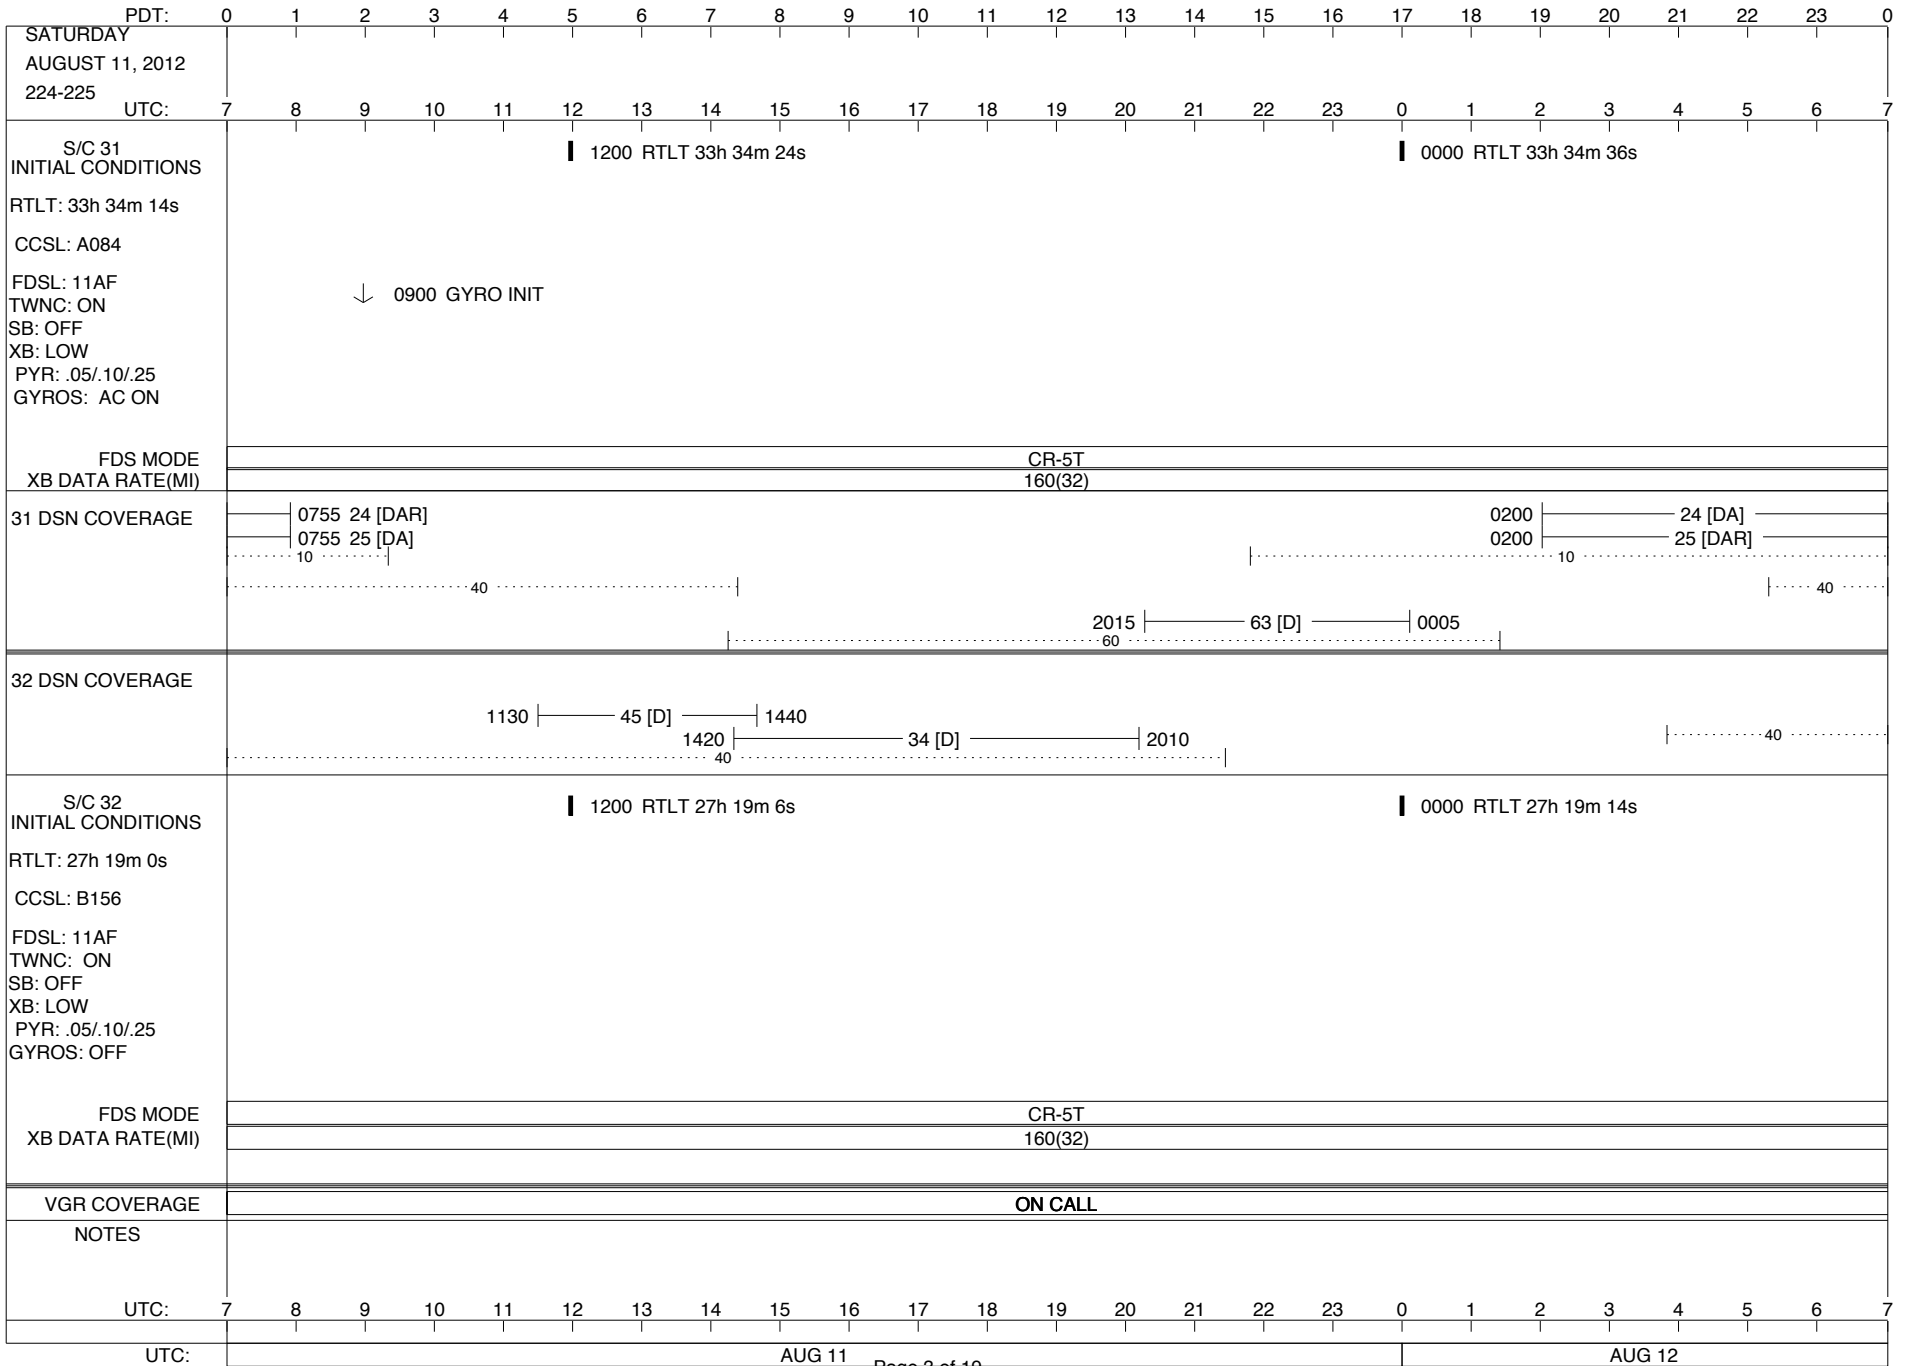

VOYAGER Space Flight Operations Schedule (SFOS)
--

Issue Date: August 8, 2012

For the Period: 08/09/12 to 08/08/27 (12/222 – 12/240)

DSN OPSCHIEF **230-102**

SCIENCE

FLIGHT TEAM

600-100

DSOT **230-102**

Posted at http://voyager.jpl.nasa.gov/mission/soesfos/tracking_schedule.html

02/27/12

ISSUE DATE: 08/09/12 06:12

ISSUE DATE: 08/09/12 06:12

ISSUE DATE: 08/09/12 06:12

ISSUE DATE: 08/09/12 06:12

ISSUE DATE: 08/09/12 06:12

ISSUE DATE: 08/09/12 06:12

PDT:	0	1	2	3	4	5	6	7	8	9	10	11	12	13	14	15	16	17	18	19	20	21	22	23	0
TUESDAY AUGUST 14, 2012 227-228	UTC: 7	8	9	10	11	12	13	14	15	16	17	18	19	20	21	22	23	0	1	2	3	4	5	6	7
S/C 31 INITIAL CONDITIONS RTLTL: 33h 35m 20s CCSL: A084 FDSL: 11AF TWNC: ON SB: OFF XB: LOW PYR: .05/.10/.25 GYROS: AC ON	<p>1200 RTLT 33h 35m 32s 0000 RTLT 33h 35m 44s</p> <p>1017 1018 PWS/RH</p> <p>1030 ----- DTR MAINT ----- 1554</p> <p>1558 1600 TAPPOS</p> <p>----- TLC (SHORT-FORM) -----</p> <p>0157 ----- MAGCAL ----- 0512</p> <p>0157 ----- PESCAL ----- 0529</p> <p>↓ 1017 GS-4B 1018</p>																								
FDS MODE XB DATA RATE(MI)	CR-5T 160(32)												CR-5T 160(32)												
31 DSN COVERAGE	<p>24 [DAR] 0825 0140 ----- 14 [D] ----- 0600</p> <p>25 [DA] 0825 0540 24 [DA]</p> <p>..... 10 25 [DAR] 0540 </p> <p>..... 40 60 10 40</p>																								
32 DSN COVERAGE	<p>0950 ----- 34 [D] ----- 1845</p> <p>..... 40 40</p>																								
S/C 32 INITIAL CONDITIONS RTLTL: 27h 19m 46s CCSL: B156 FDSL: 11AF TWNC: ON SB: OFF XB: LOW PYR: .05/.10/.25 GYROS: OFF	<p>1200 RTLT 27h 19m 56s 0000 RTLT 27h 20m 4s</p>																								
FDS MODE XB DATA RATE(MI)													CR-5T 160(32)												
VGR COVERAGE	ON CALL																								
NOTES	[1] S/C 31=GS-4B @ 1017 XB=2.8K(41) NOT RECOVERABLE																								
UTC:	7	8	9	10	11	12	13	14	15	16	17	18	19	20	21	22	23	0	1	2	3	4	5	6	7
UTC:	AUG 14												AUG 15												