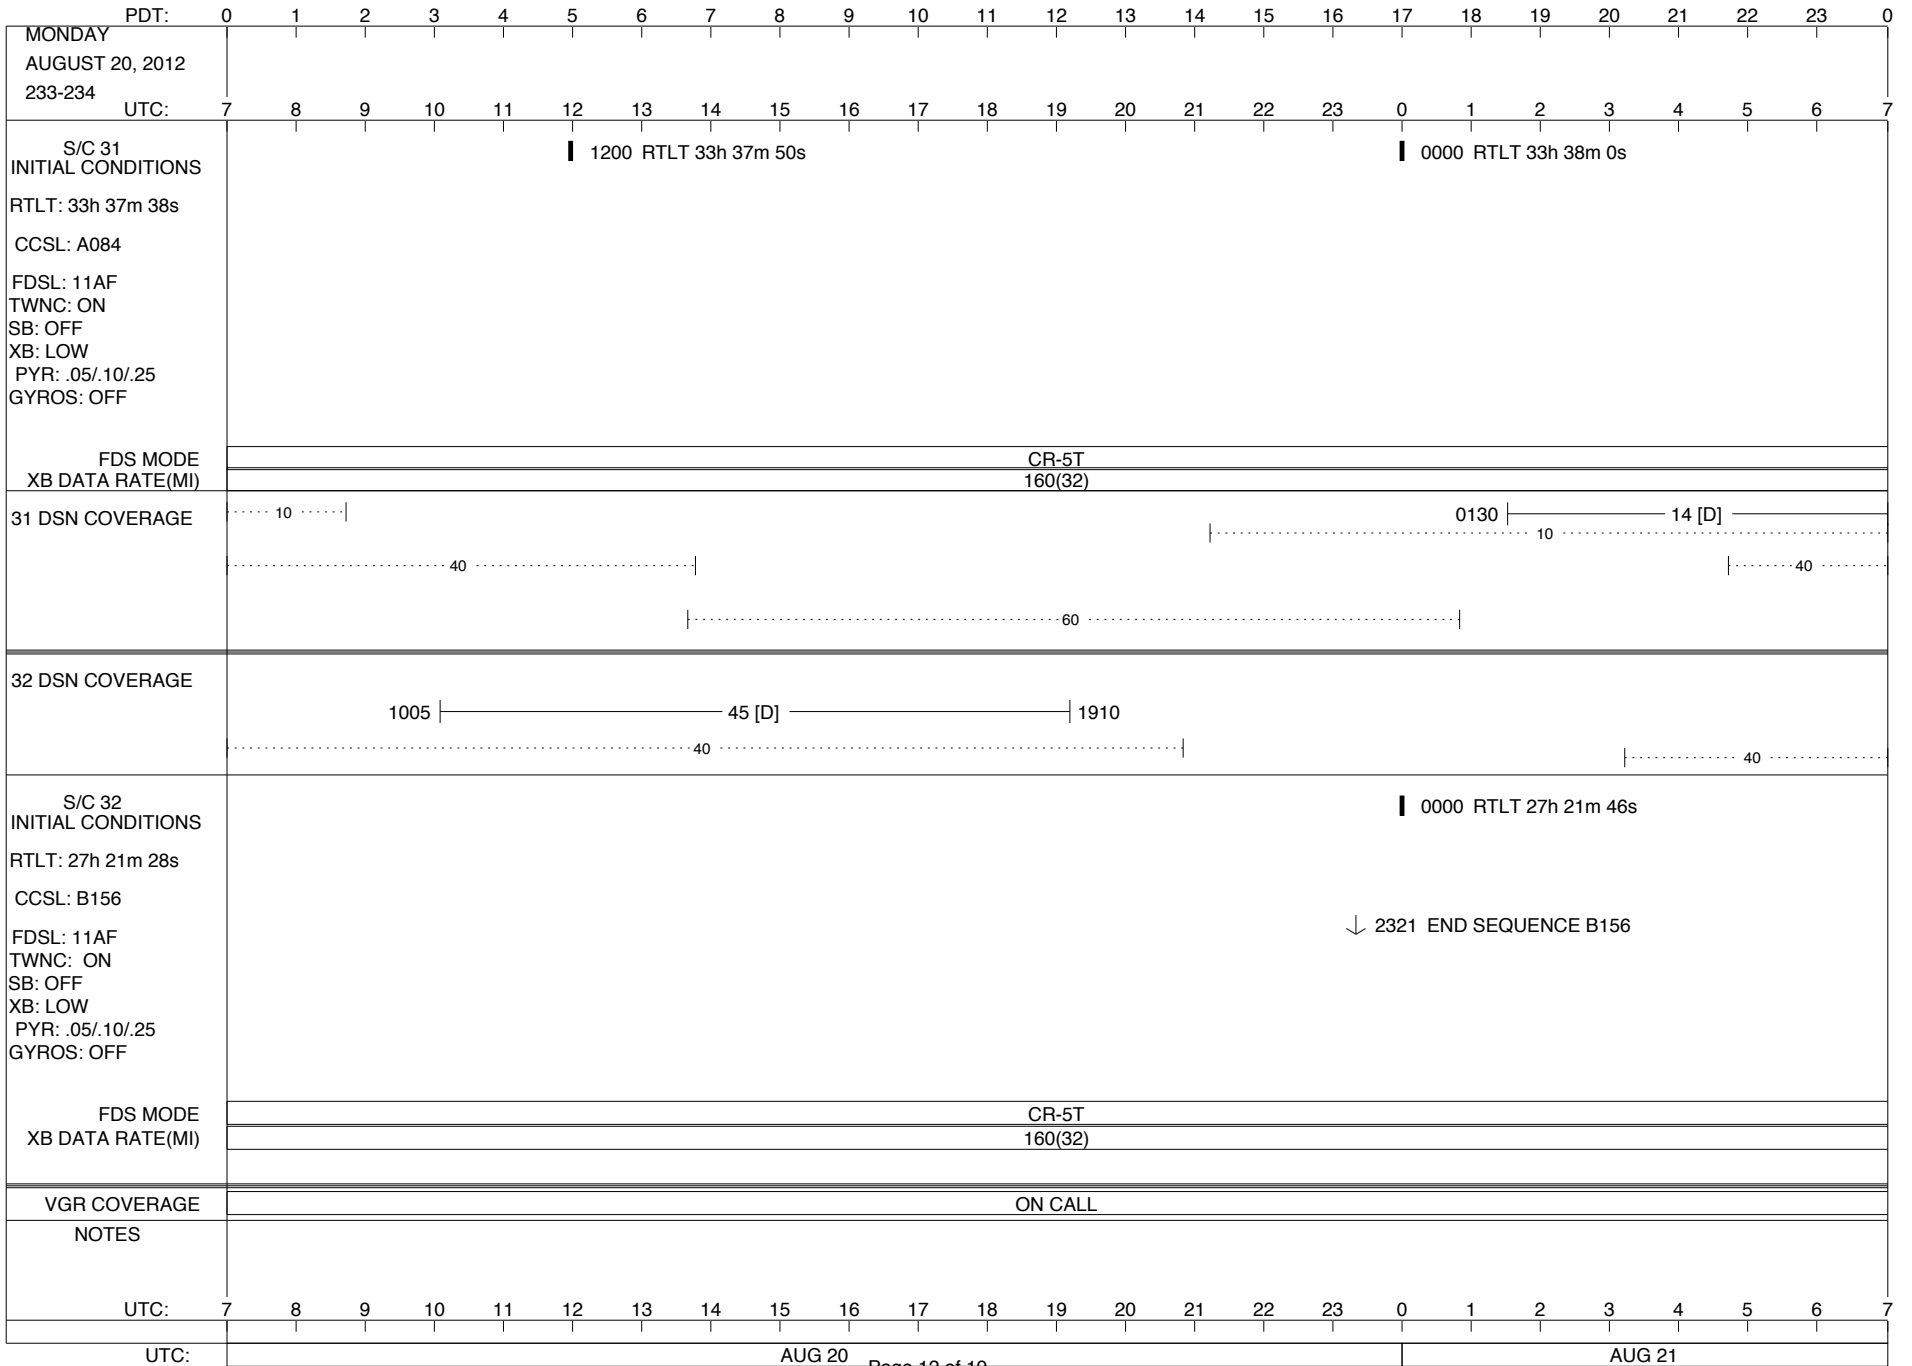

ISSUE DATE: 08/09/12 06:12