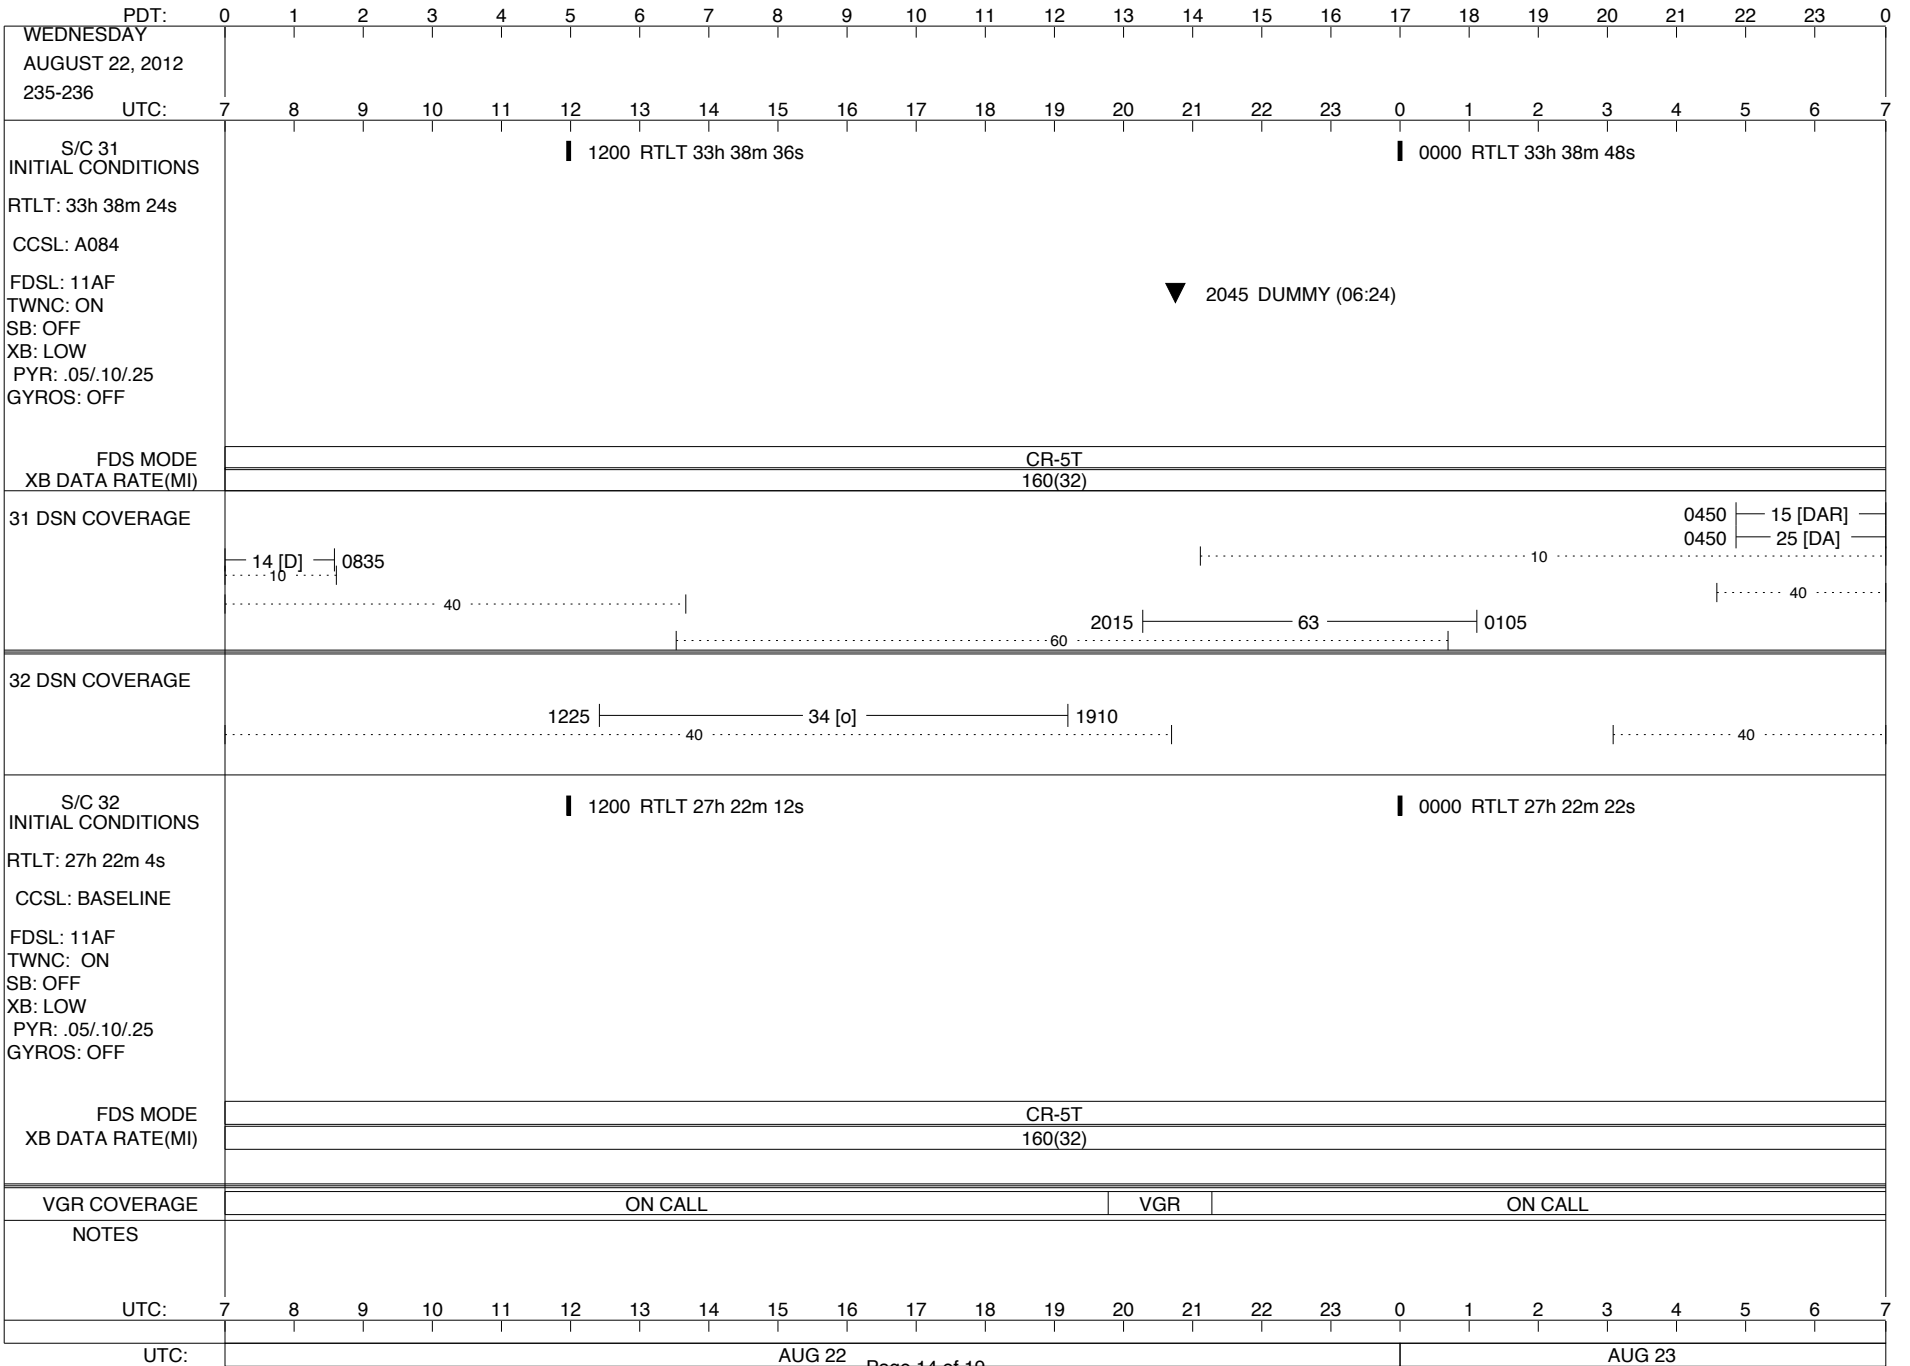

ISSUE DATE: 08/09/12 06:12