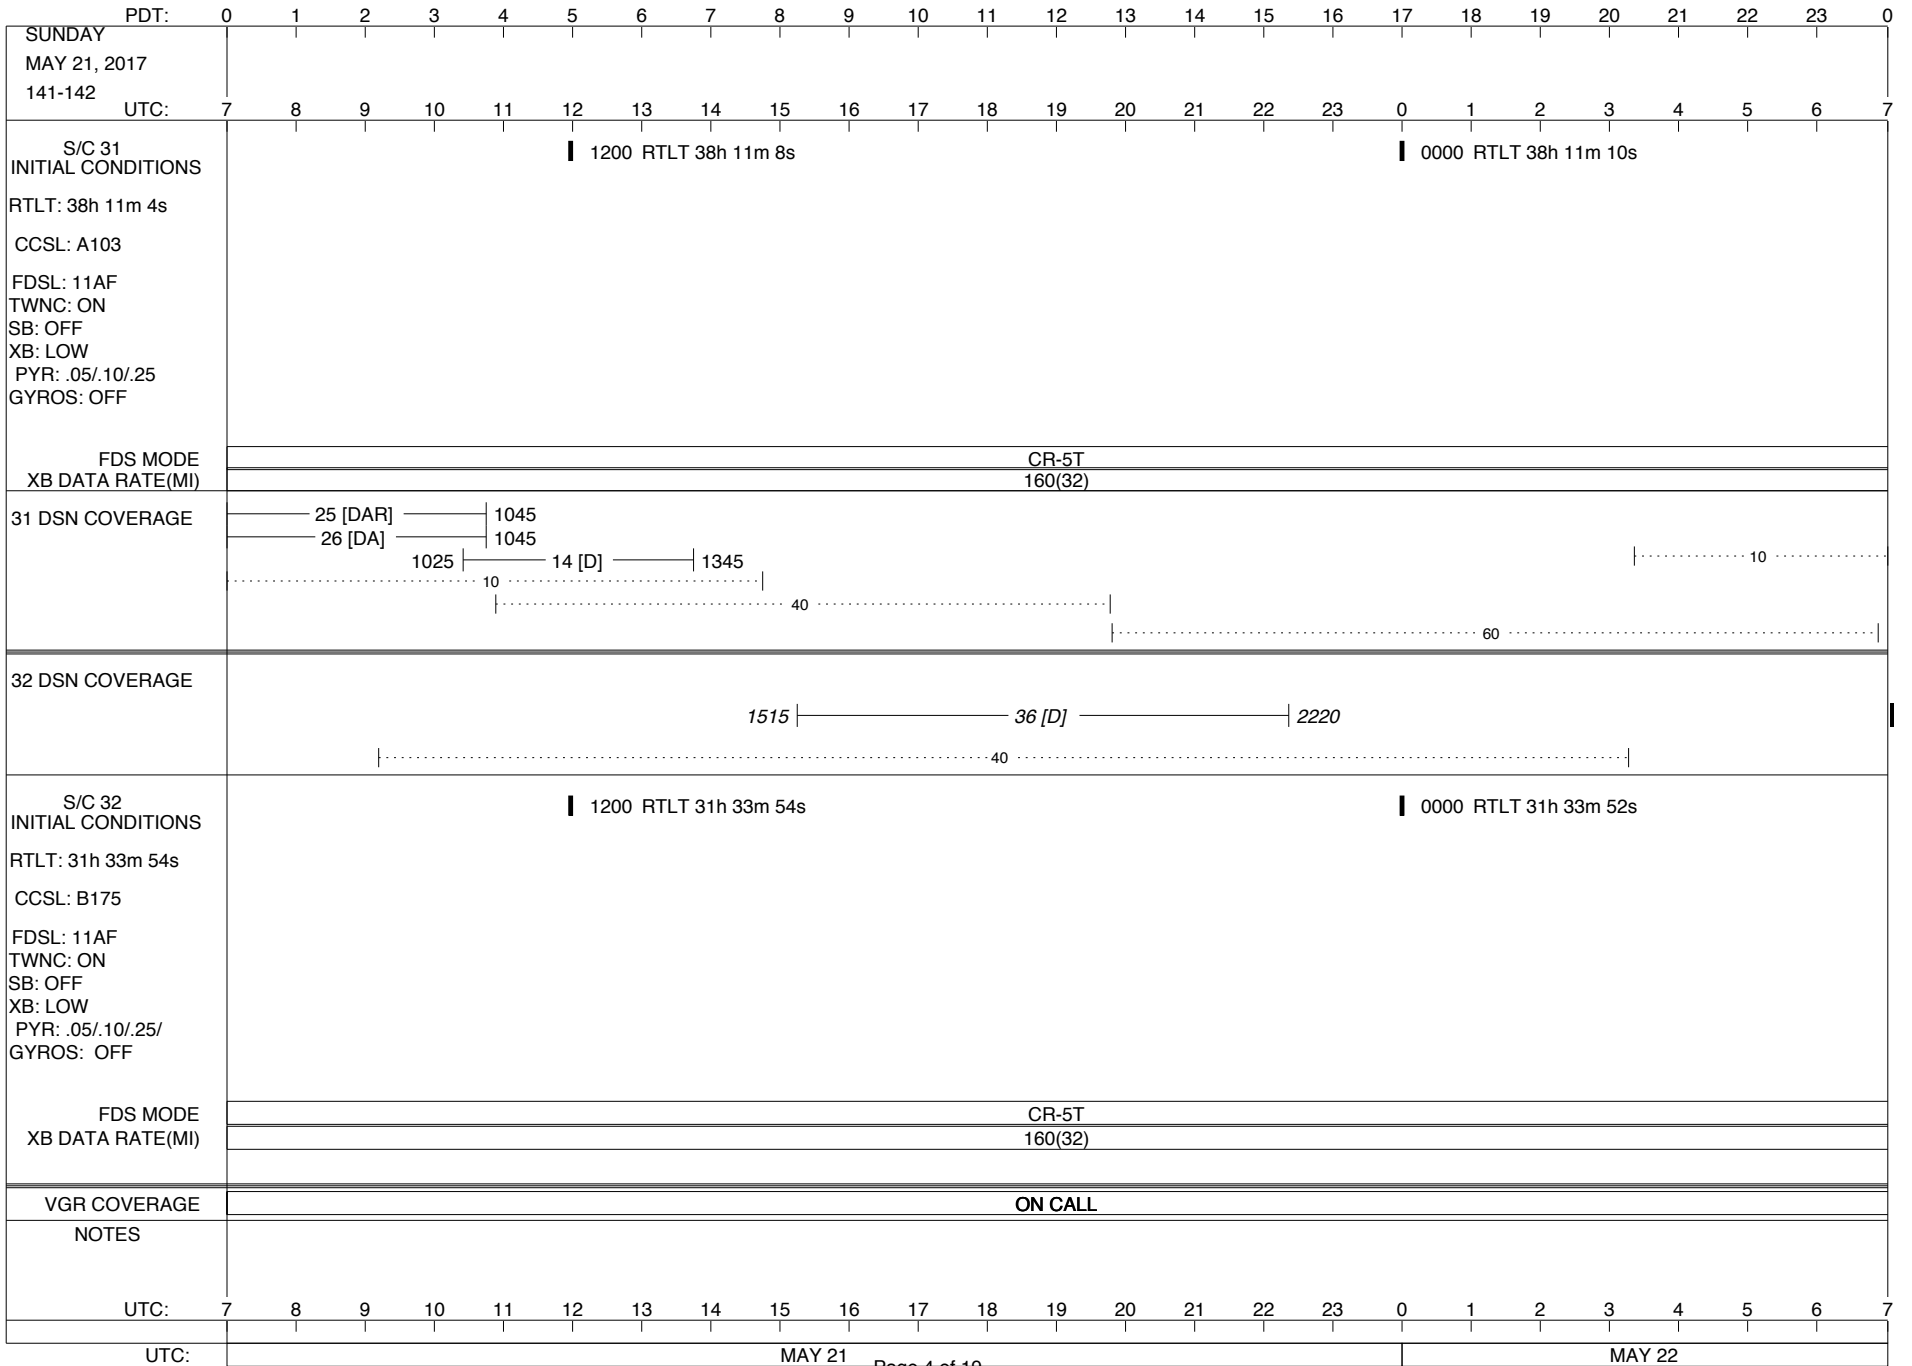

Posted at [http://voyager.jpl.nasa.gov/mission/soesfos/tracking\\_schedule.html](http://voyager.jpl.nasa.gov/mission/soesfos/tracking_schedule.html)

02/27/17

ISSUE DATE: 05/25/17 06:42

PDT:	0	1	2	3	4	5	6	7	8	9	10	11	12	13	14	15	16	17	18	19	20	21	22	23	0
THURSDAY MAY 18, 2017 138-139																									
UTC:	7	8	9	10	11	12	13	14	15	16	17	18	19	20	21	22	23	0	1	2	3	4	5	6	7
S/C 31 INITIAL CONDITIONS RTLTL: 38h 10m 48s CCSL: A103 FDSL: 11AF TWNC: ON SB: OFF XB: LOW PYR: .05/.10/.25 GYROS: OFF	1200 RTLT 38h 10m 50s												0000 RTLT 38h 10m 54s												
	1810   -   1837 TAPPOS												2113   2114 PWS/RH 2124   2136 TAPPOS												
													↓ 2113 GS-4B 2114												
FDS MODE	CR-5T												CR-5T												
XB DATA RATE(MI)	160(32)												160(32)												
31 DSN COVERAGE	25 [DA] 1320 26 [DAR] 1320												0520   24 [DA] 0520   26 [DAR]												
	10												10												
	60												40												
													2245   65 [DA] 0540 2245   55 [DAR] 0540												
													60												
32 DSN COVERAGE	1000   36 [DAR] 1845 1000   35 [DA] 2030												2120   43 [D] 0400												
													40												
S/C 32 INITIAL CONDITIONS RTLTL: 31h 34m 2s CCSL: B175 FDSL: 11AF TWNC: ON SB: OFF XB: LOW PYR: .05/.10/.25/ GYROS: OFF	1200 RTLT 31h 34m 0s												0000 RTLT 31h 34m 0s												
FDS MODE	CR-5T												CR-5T												
XB DATA RATE(MI)	160(32)												160(32)												
VGR COVERAGE													ON CALL												
NOTES	[1] S/C 31=GS-4B @ 2113 XB=2.8K(41) NOT RECOVERABLE																								
UTC:	7	8	9	10	11	12	13	14	15	16	17	18	19	20	21	22	23	0	1	2	3	4	5	6	7
UTC:	MAY 18												MAY 19												