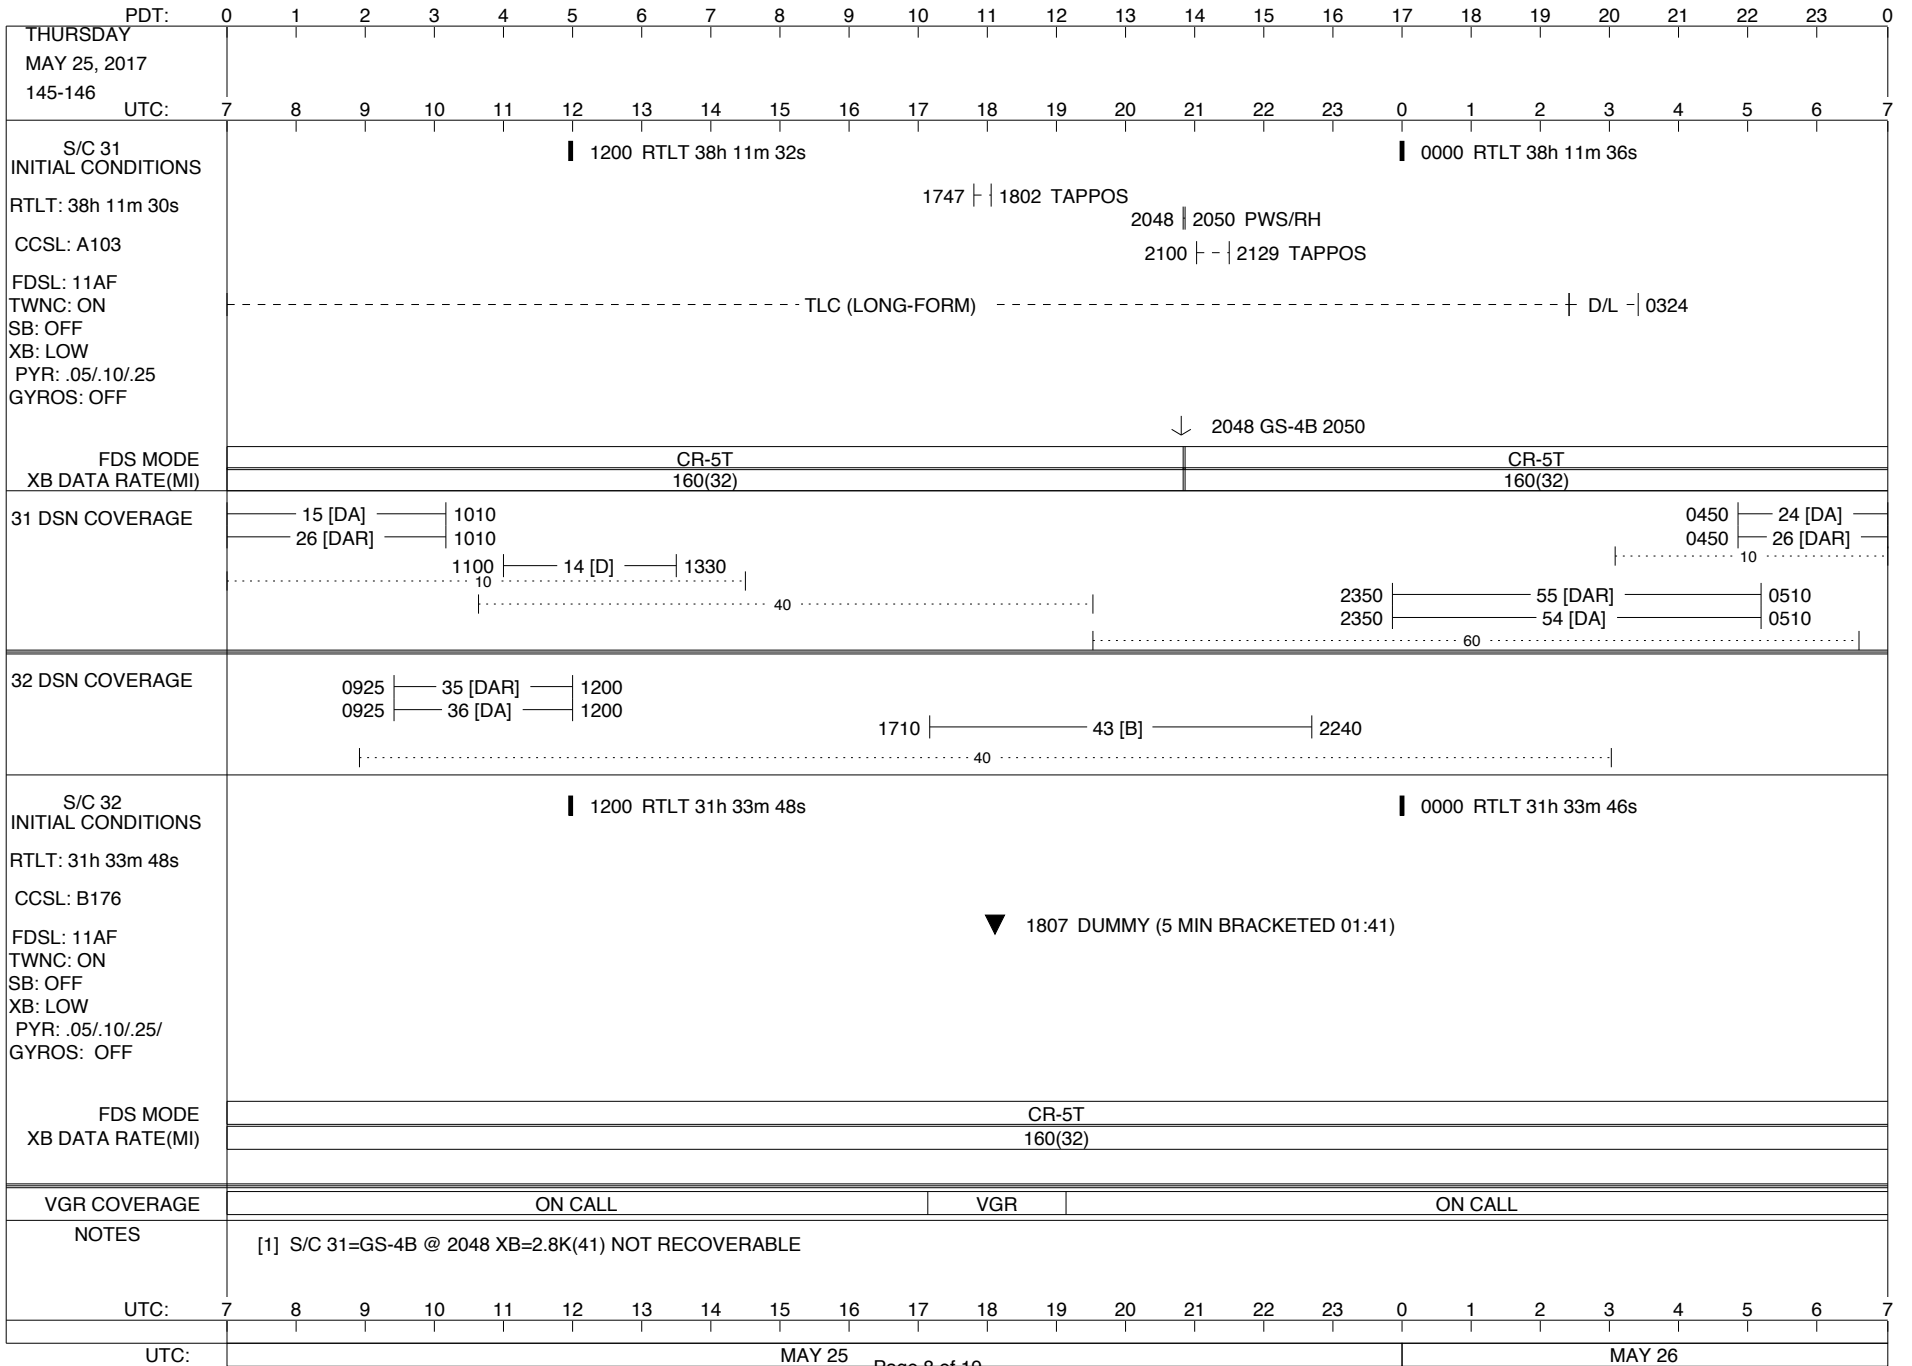

ISSUE DATE: 05/25/17 06:42