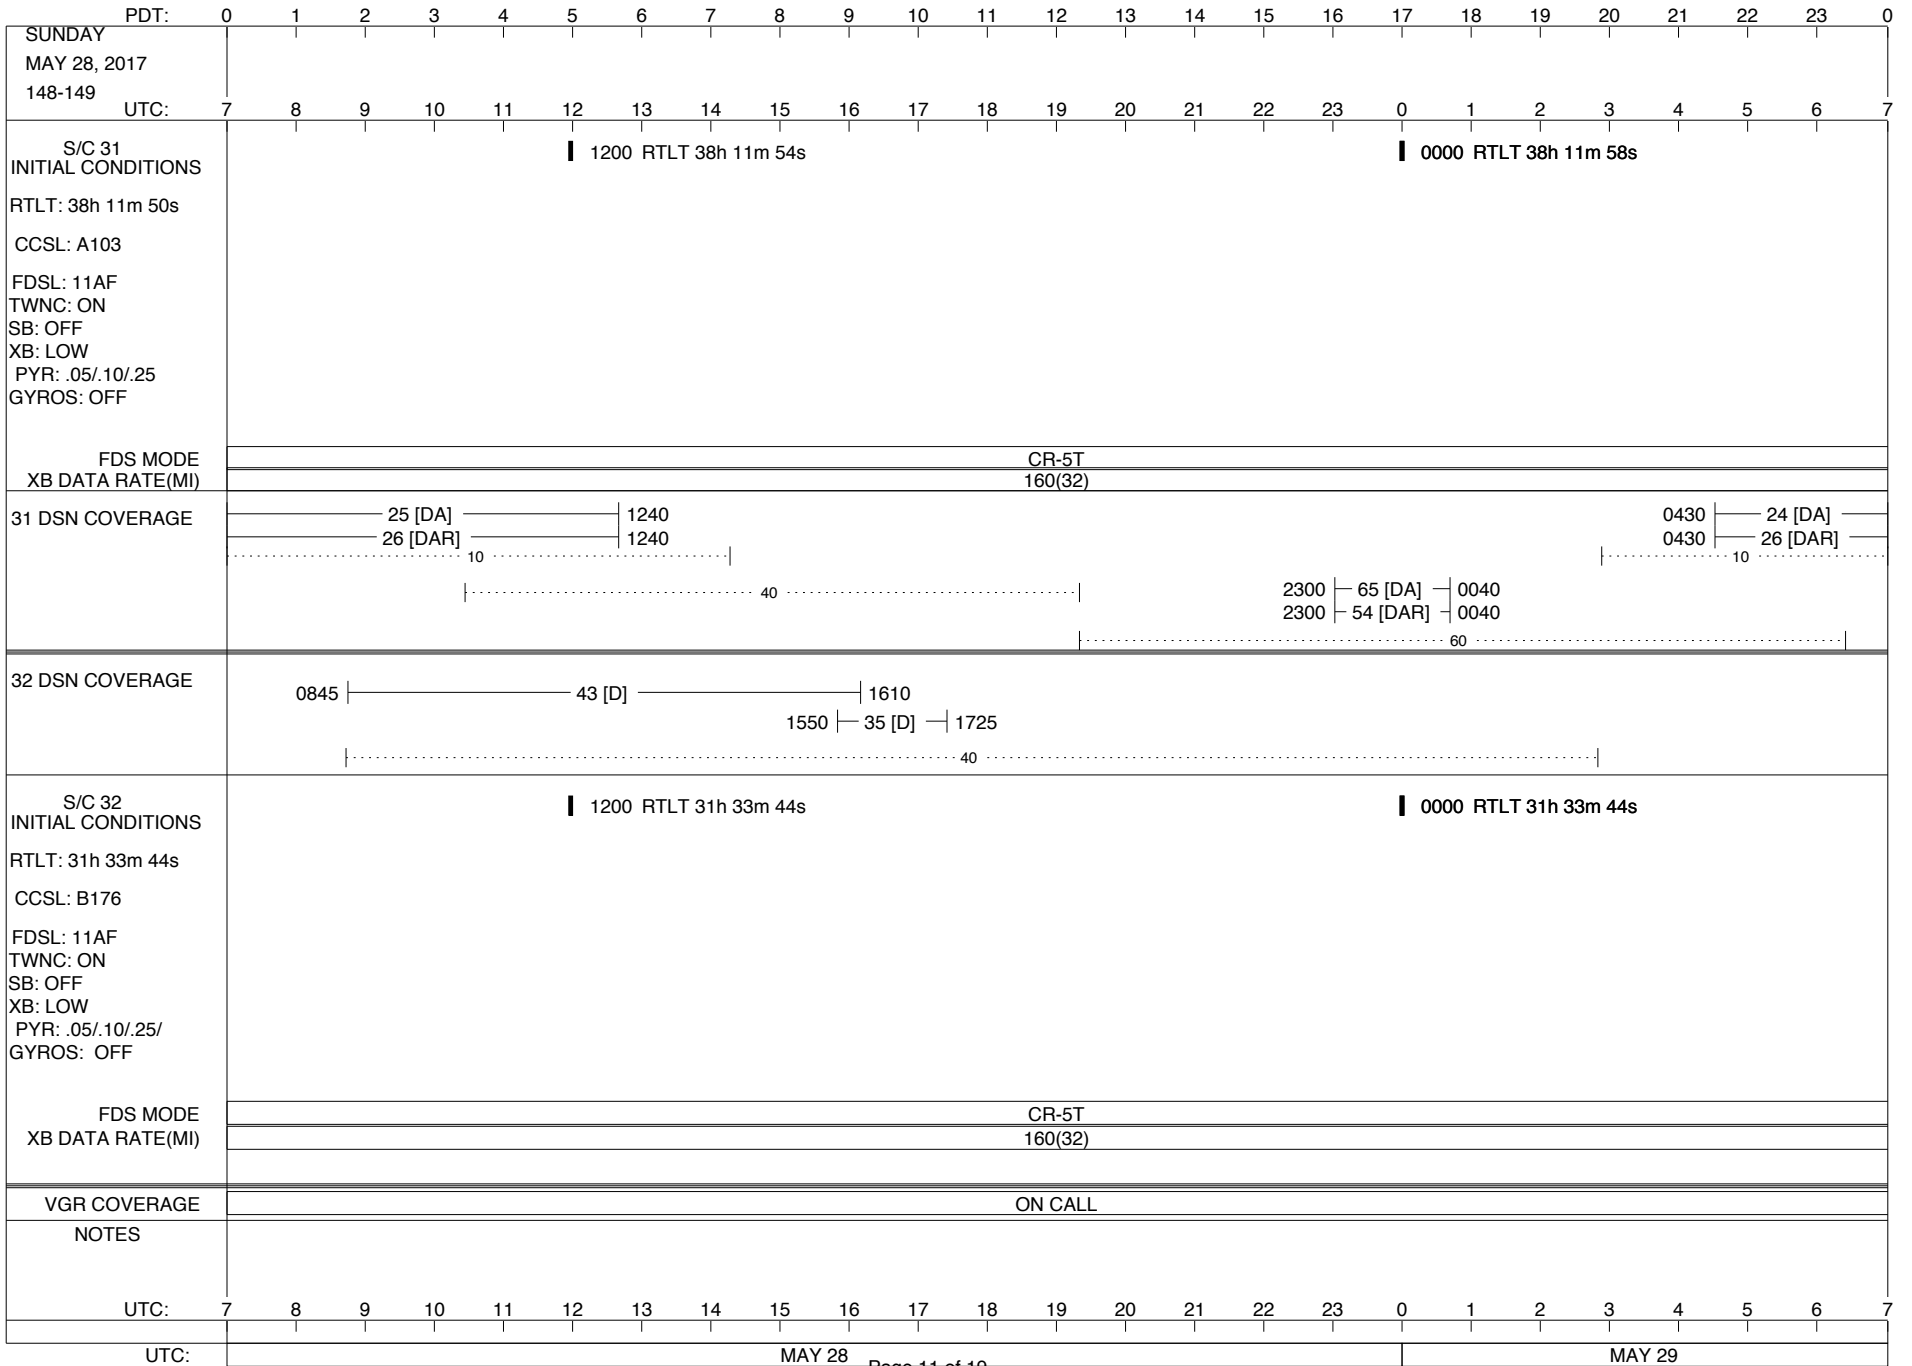

ISSUE DATE: 05/25/17 06:42