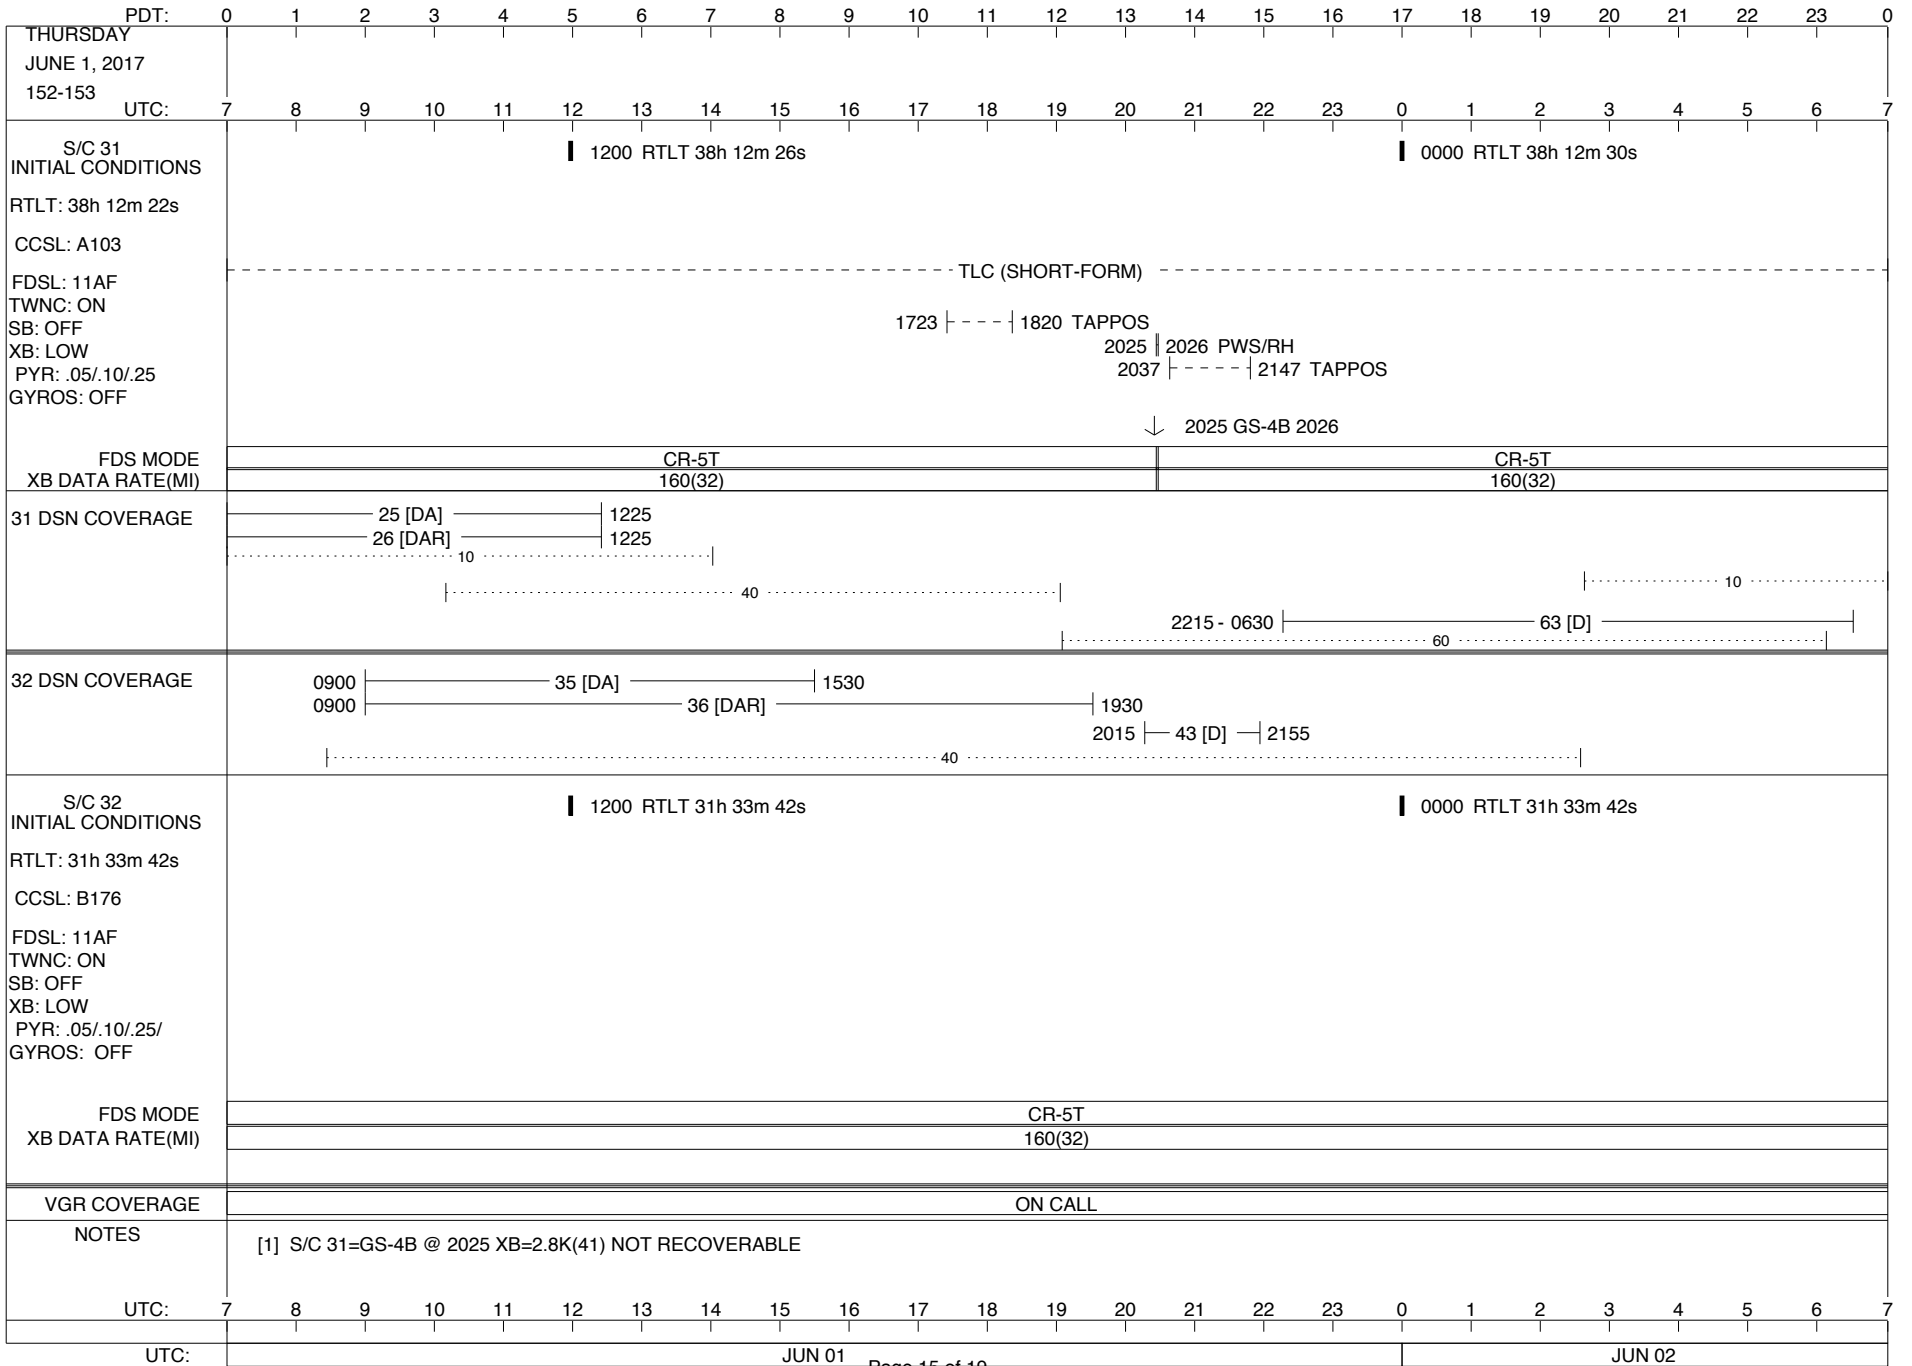

ISSUE DATE: 05/25/17 06:42