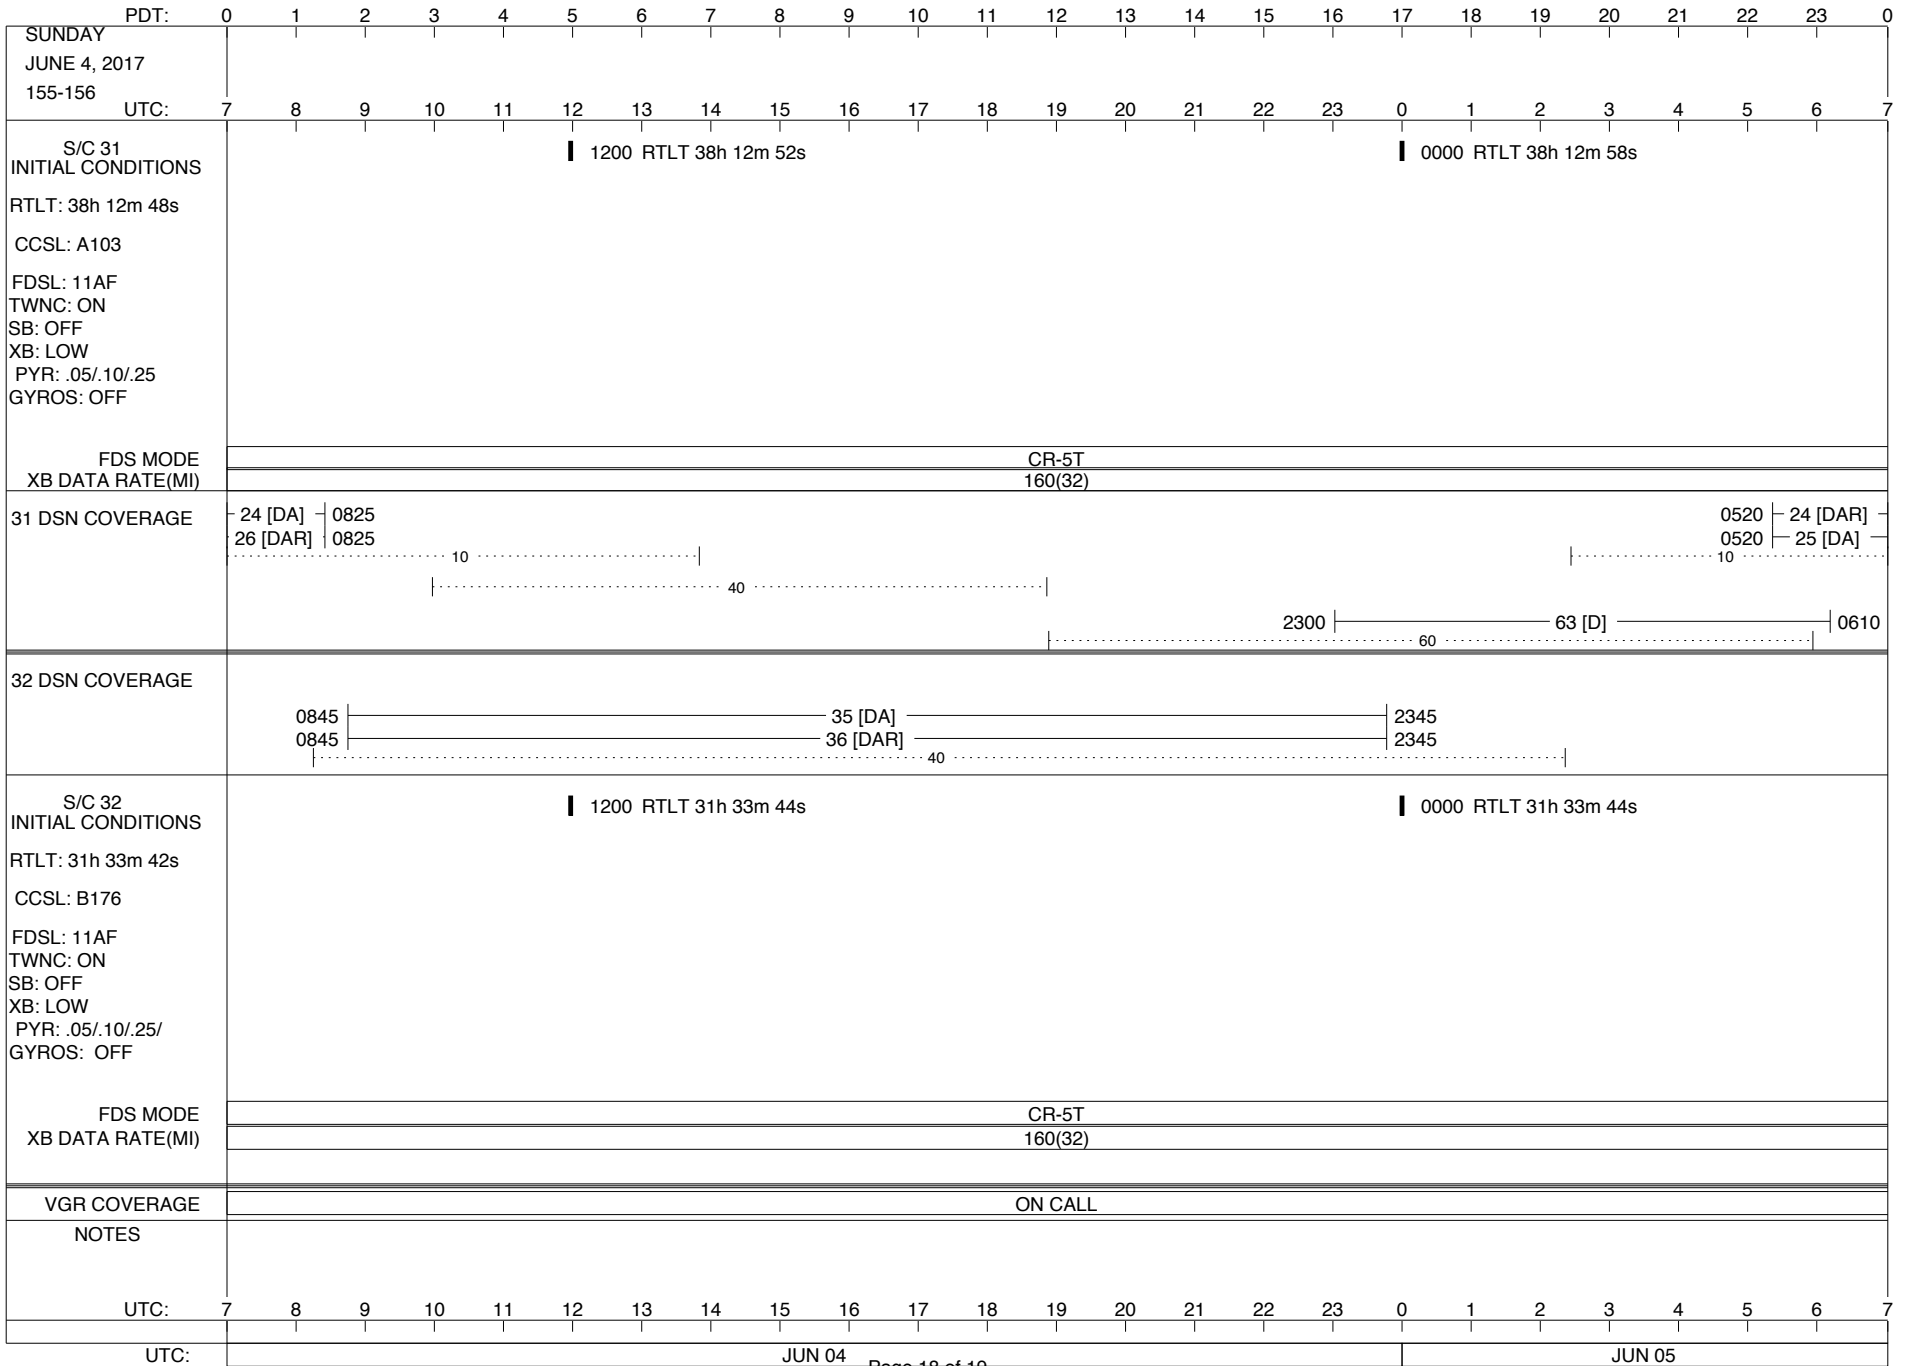

**LEGEND:**

- ∇ = R/T Command (Last chance or Contingency)
- ▼ = R/T Command (Scheduled)
- \* = Result of R/T Command
- n = (where n = 1,2,3 ..) Special Note, see bottom of page
- A = Arrayed station
- B = BLF
- D = Downlink only pass
- H = High Power Transmitter
- R = Array Reference Antenna
- T = TLC Uplink
- U = Uplink only pass
- [o] = Ramp-through

PDT:	0	1	2	3	4	5	6	7	8	9	10	11	12	13	14	15	16	17	18	19	20	21	22	23	0		
MONDAY JUNE 5, 2017 156-157	UTC: 7	8	9	10	11	12	13	14	15	16	17	18	19	20	21	22	23	0	1	2	3	4	5	6	7		
S/C 31 INITIAL CONDITIONS RTLT: 38h 12m 58s CCSL: A103 FDSL: 11AF TWNC: ON SB: OFF XB: LOW PYR: .05/.10/.25 GYROS: OFF	<p>1200 RTLT 38h 13m 2s</p>																										
FDS MODE XB DATA RATE(MI)	CR-5T 160(32)																										
31 DSN COVERAGE	<p>24 [DAR] ————— 1145 25 [DA] ————— 1145 ..... 10 .....   ..... 40 .....  </p>																										
32 DSN COVERAGE	<p>0815  ————— 43 [D] —————  1310 1930  ————— 43 [D] —————  2240</p>																										
S/C 32 INITIAL CONDITIONS RTLT: 31h 33m 44s CCSL: B176 FDSL: 11AF TWNC: ON SB: OFF XB: LOW PYR: .05/.10/.25/ GYROS: OFF	<p>1200 RTLT 31h 33m 44s</p>																										
FDS MODE XB DATA RATE(MI)	CR-5T 160(32)																										
VGR COVERAGE	ON CALL																										
NOTES																											
UTC:	7	8	9	10	11	12	13	14	15	16	17	18	19	20	21	22	23	0	1	2	3	4	5	6	7		
UTC:	JUN 05														JUN 06												