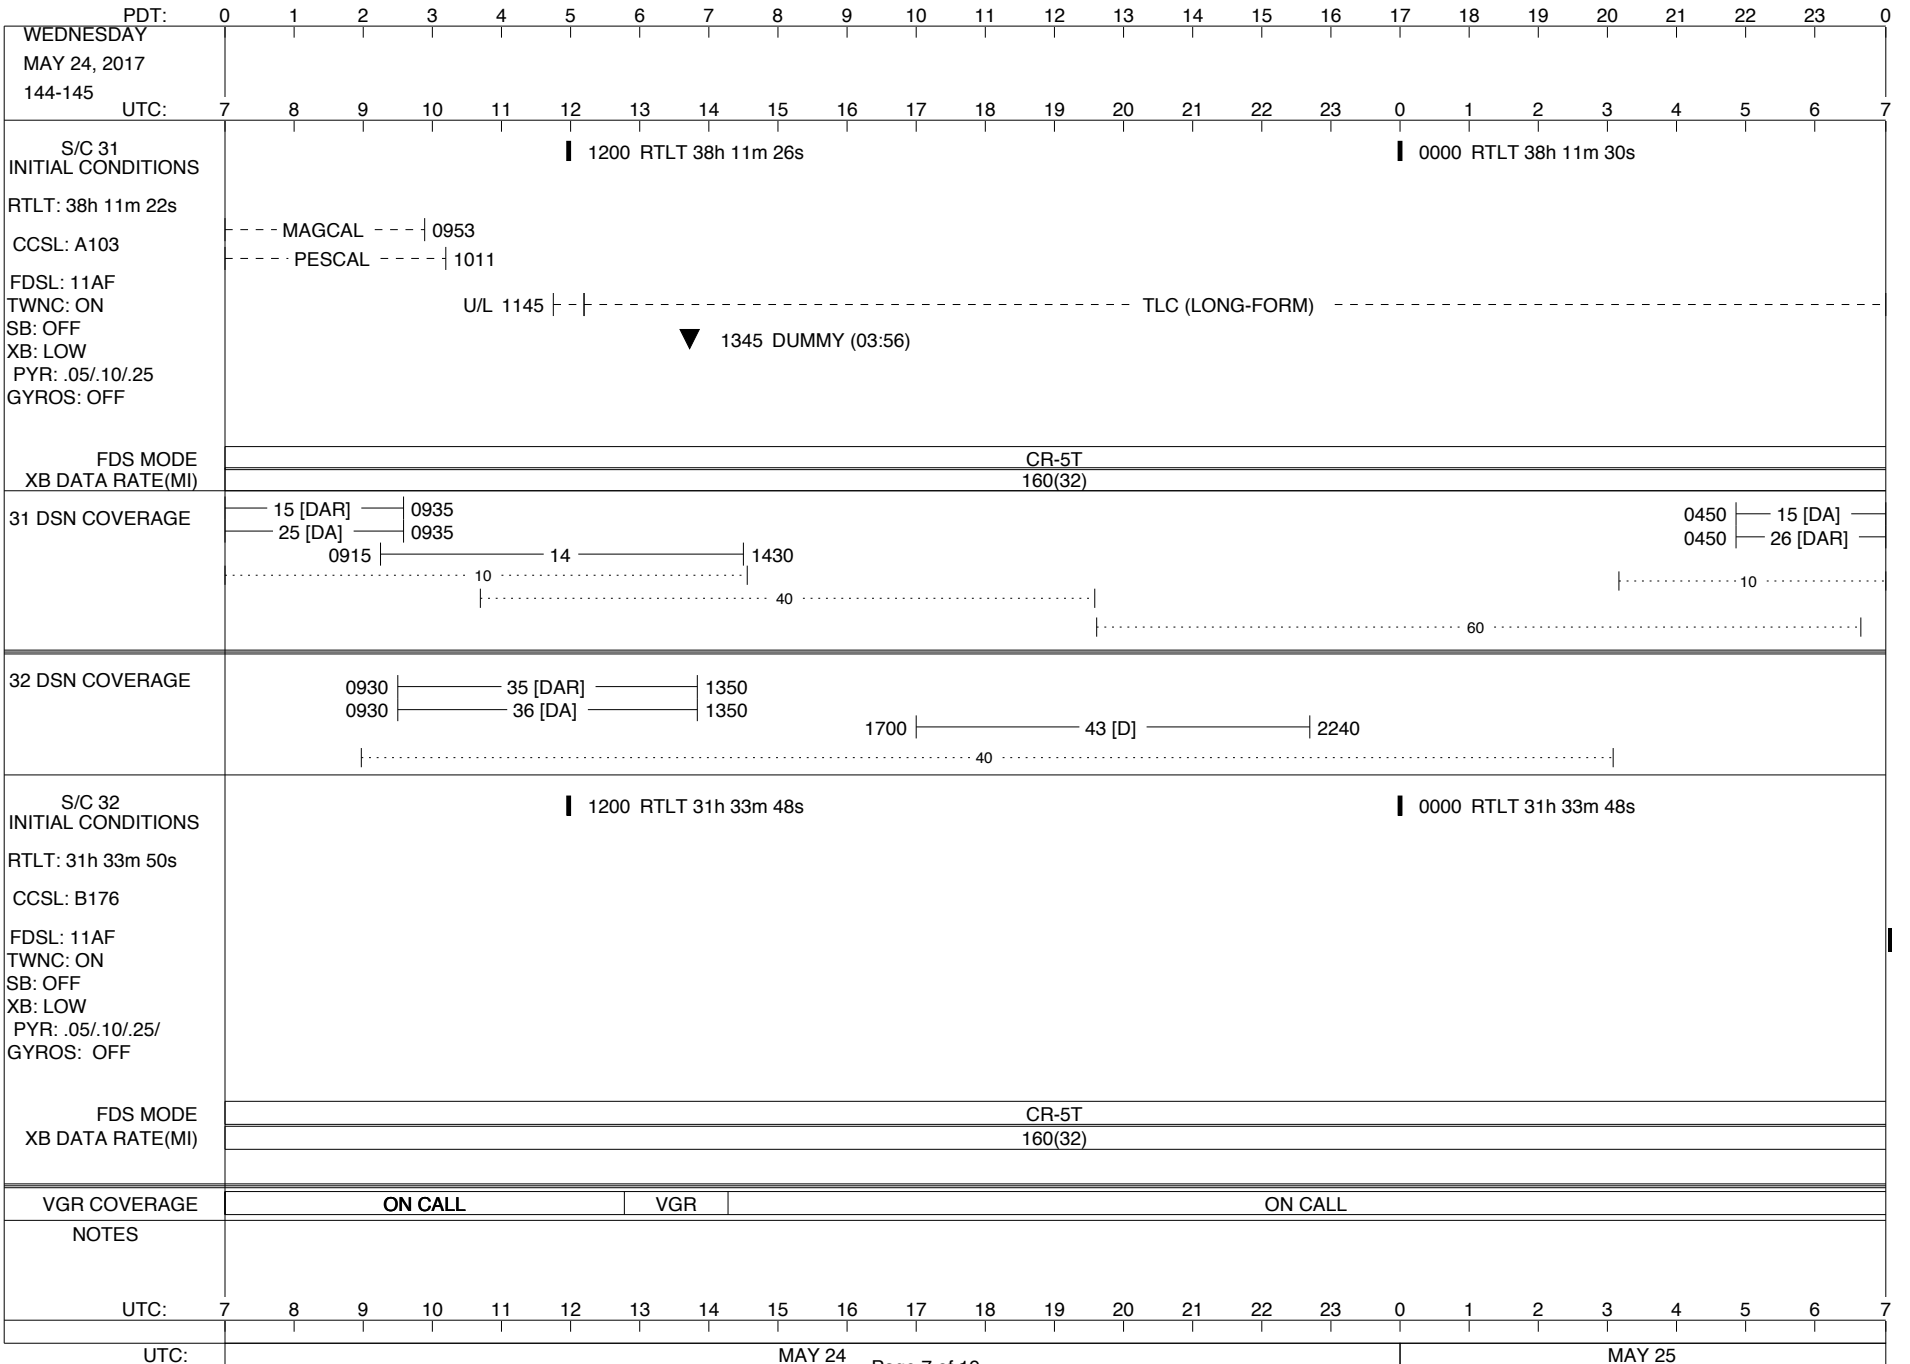

ISSUE DATE: 05/25/17 06:42