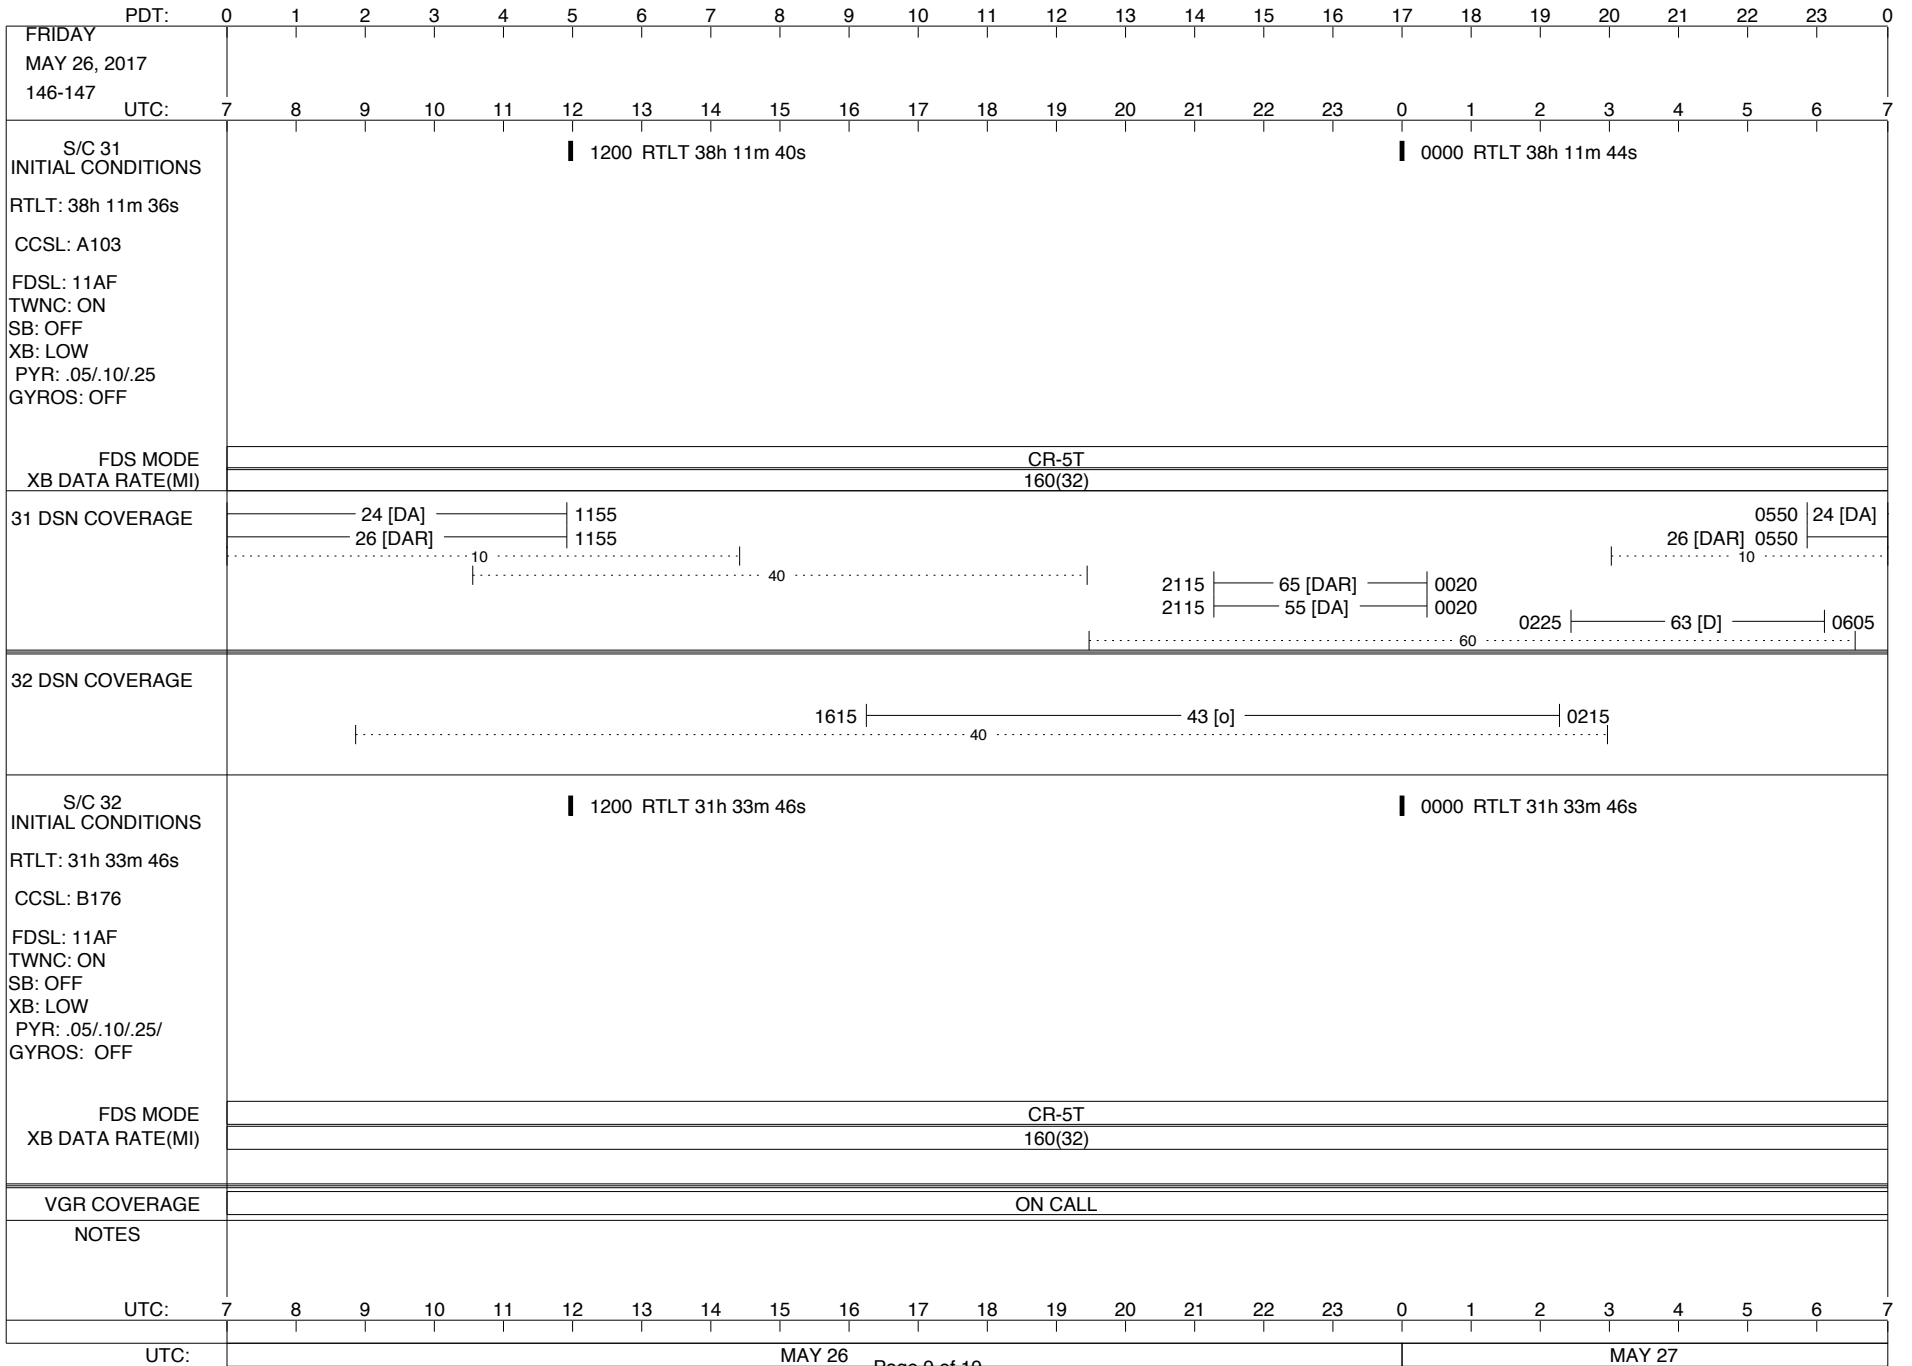

ISSUE DATE: 05/25/17 06:42