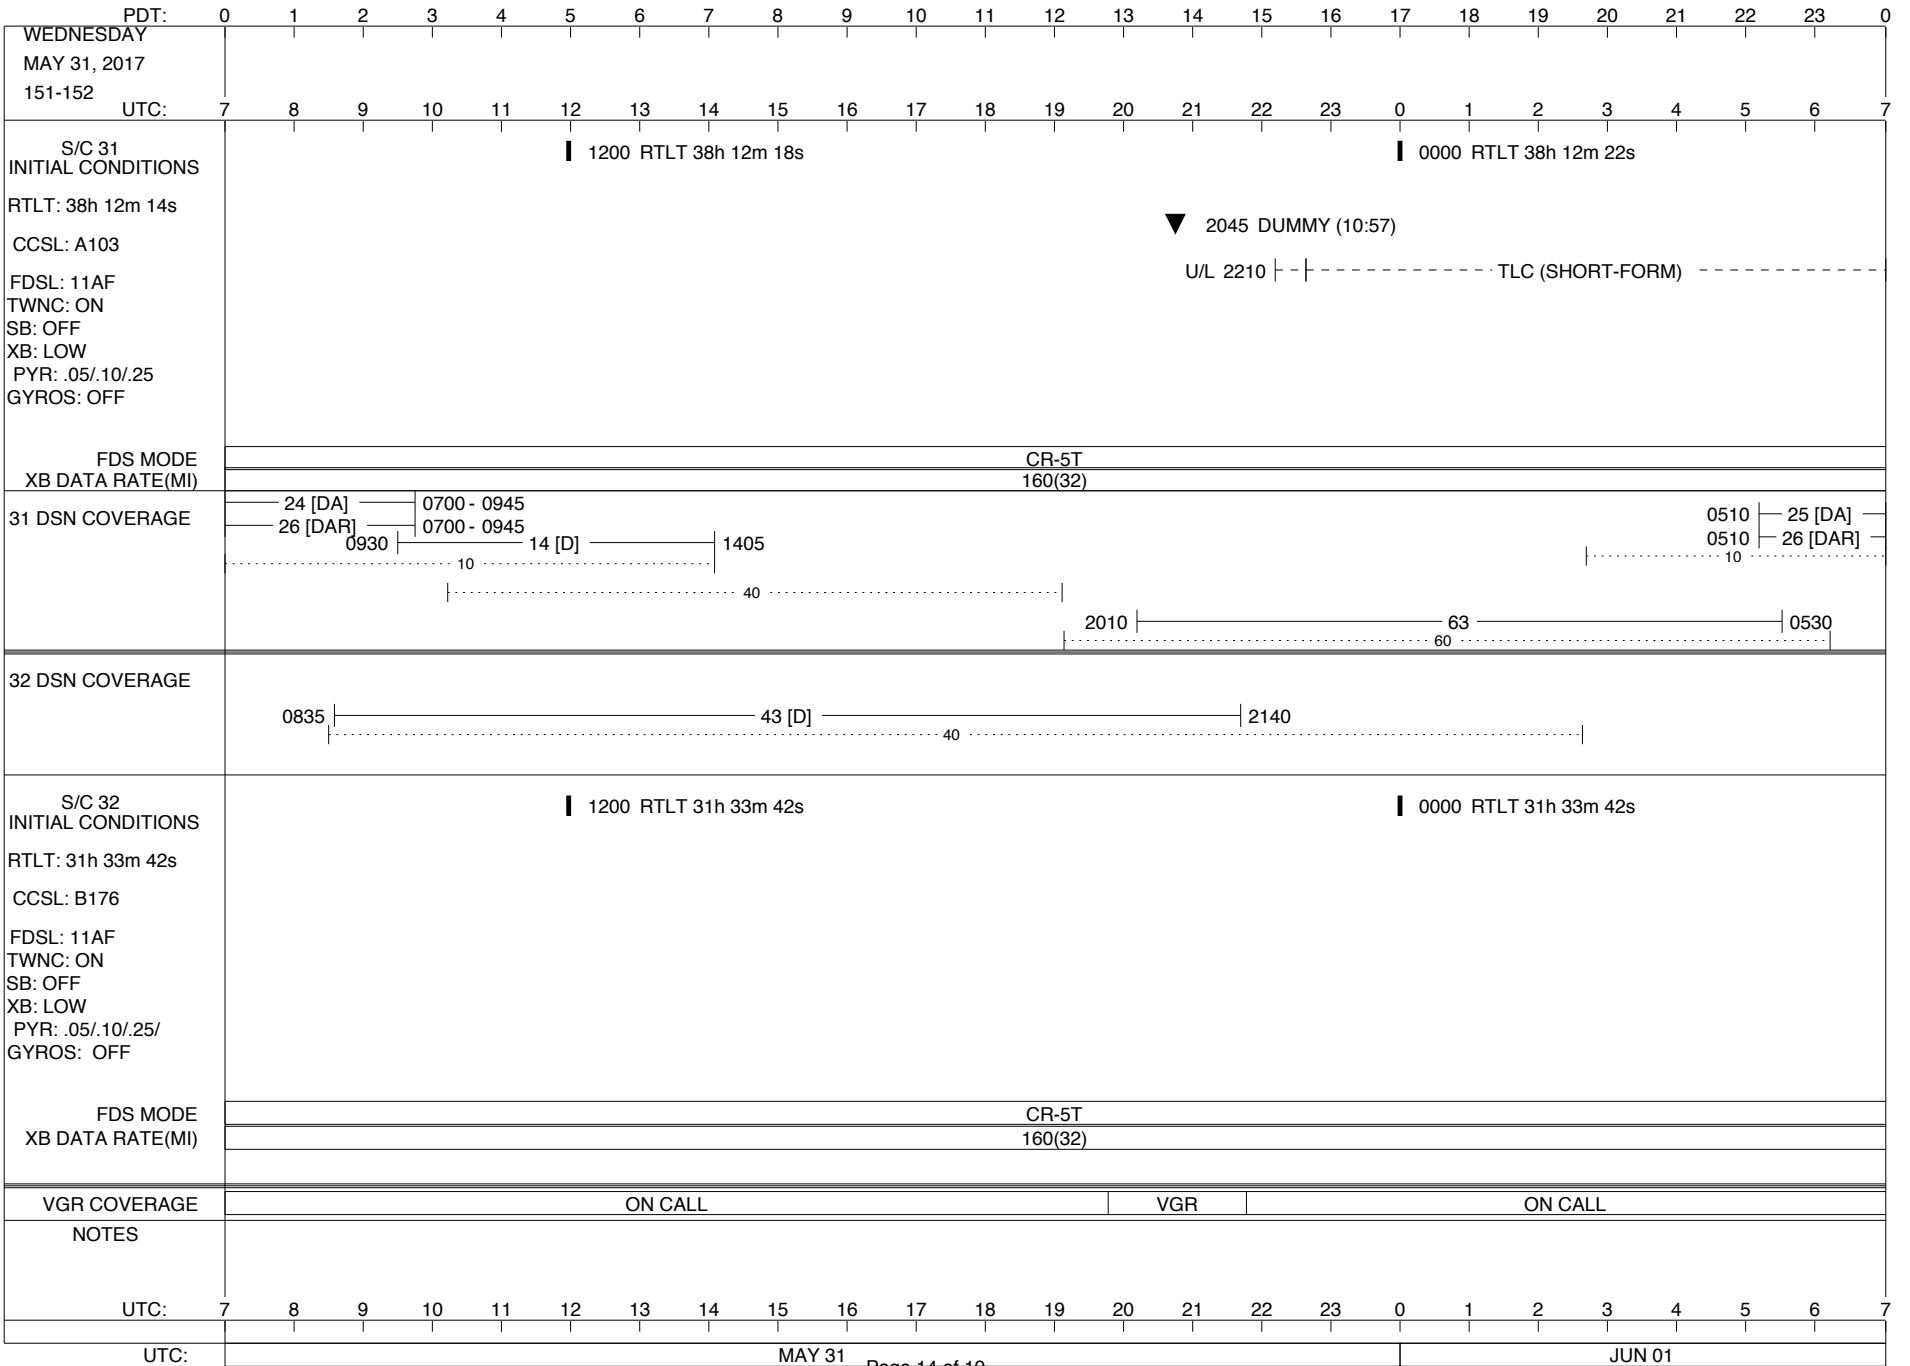

ISSUE DATE: 05/25/17 06:42