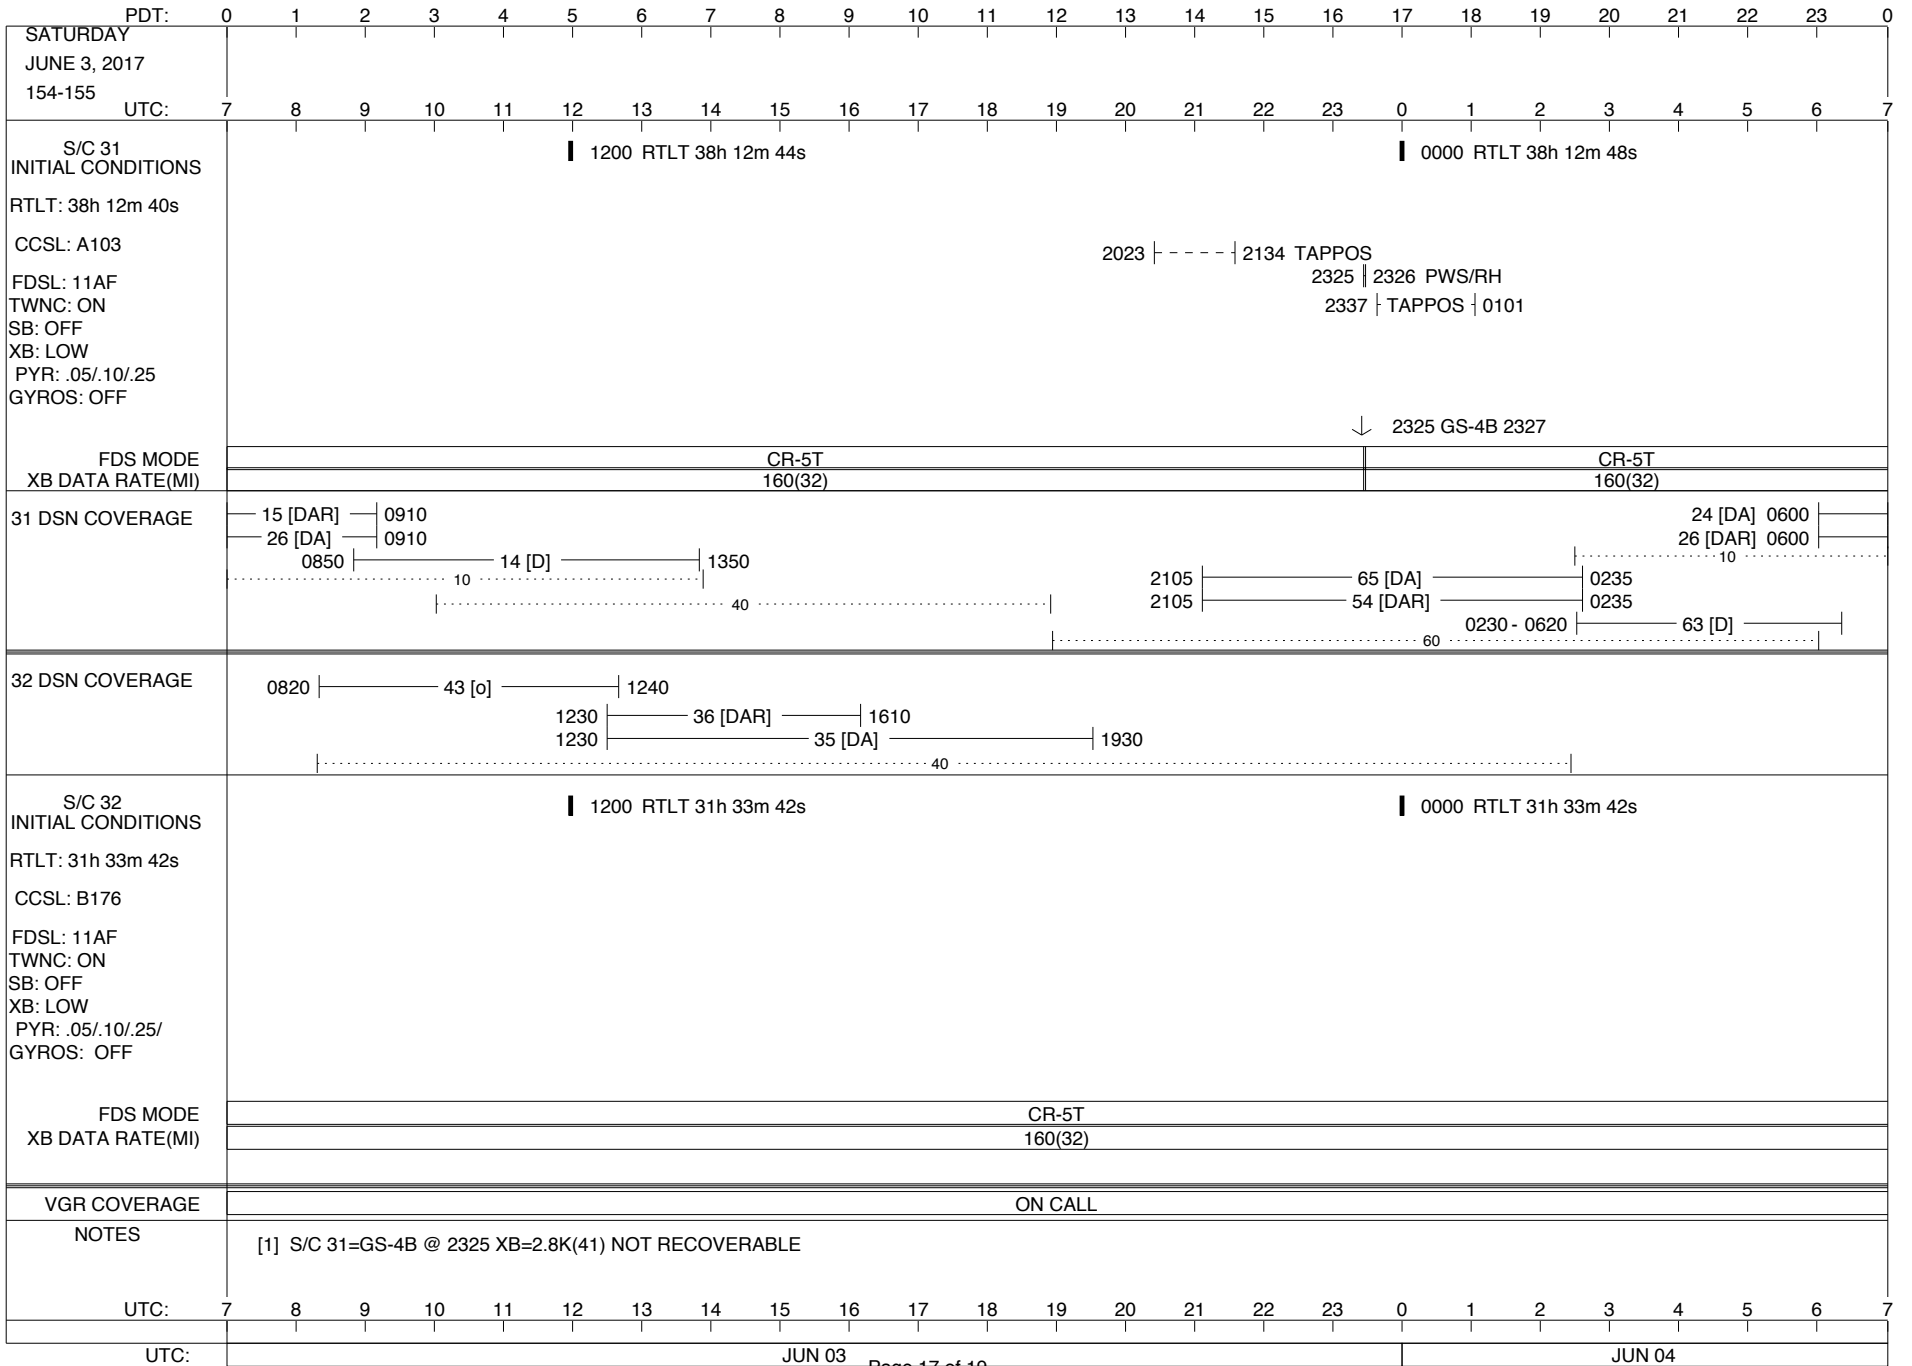

ISSUE DATE: 05/25/17 06:42