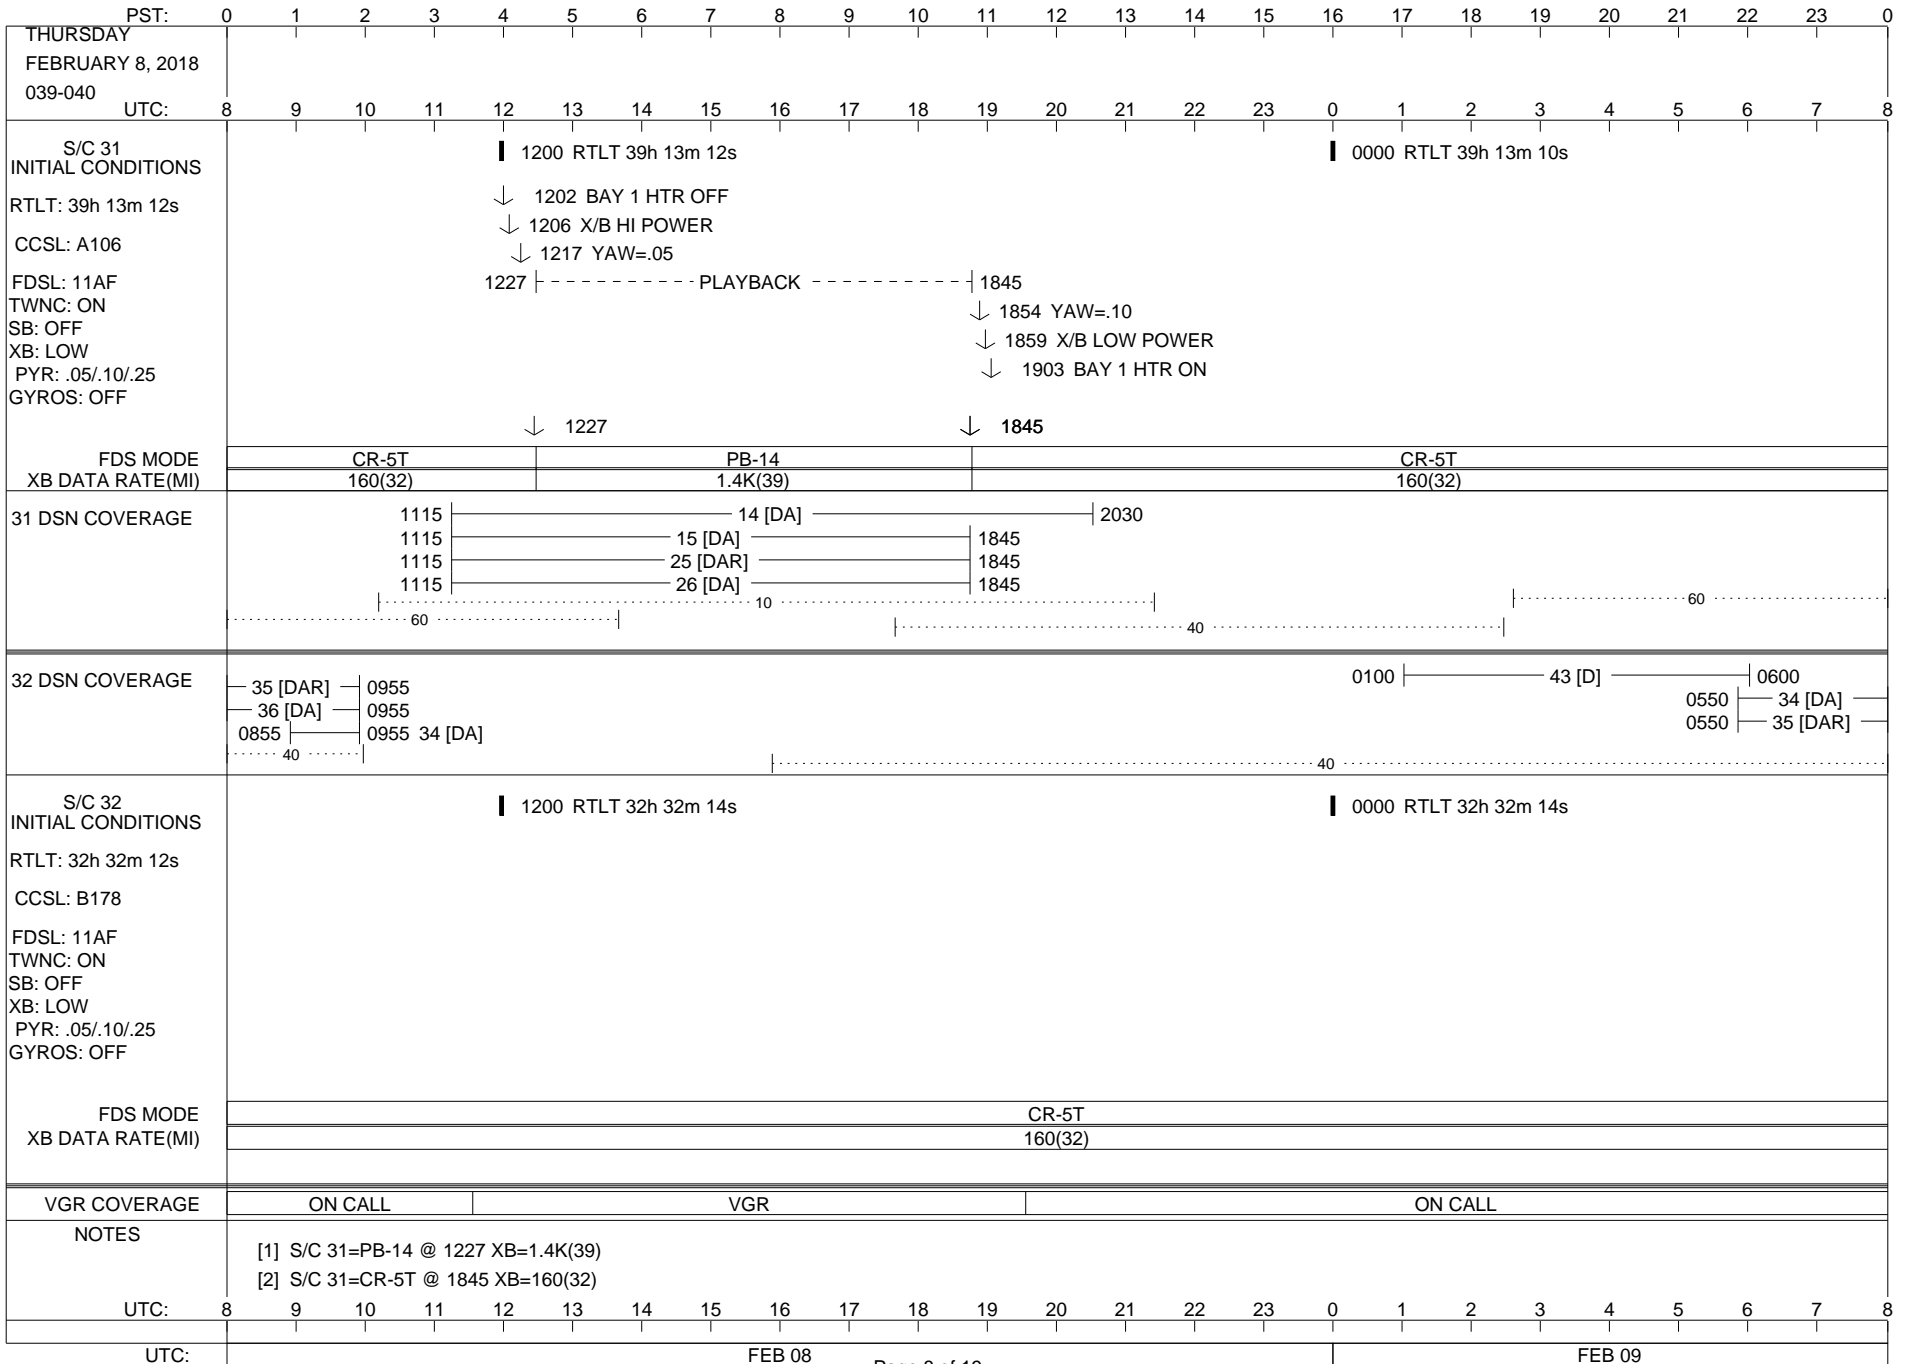

ISSUE DATE: 02/05/18 09:58