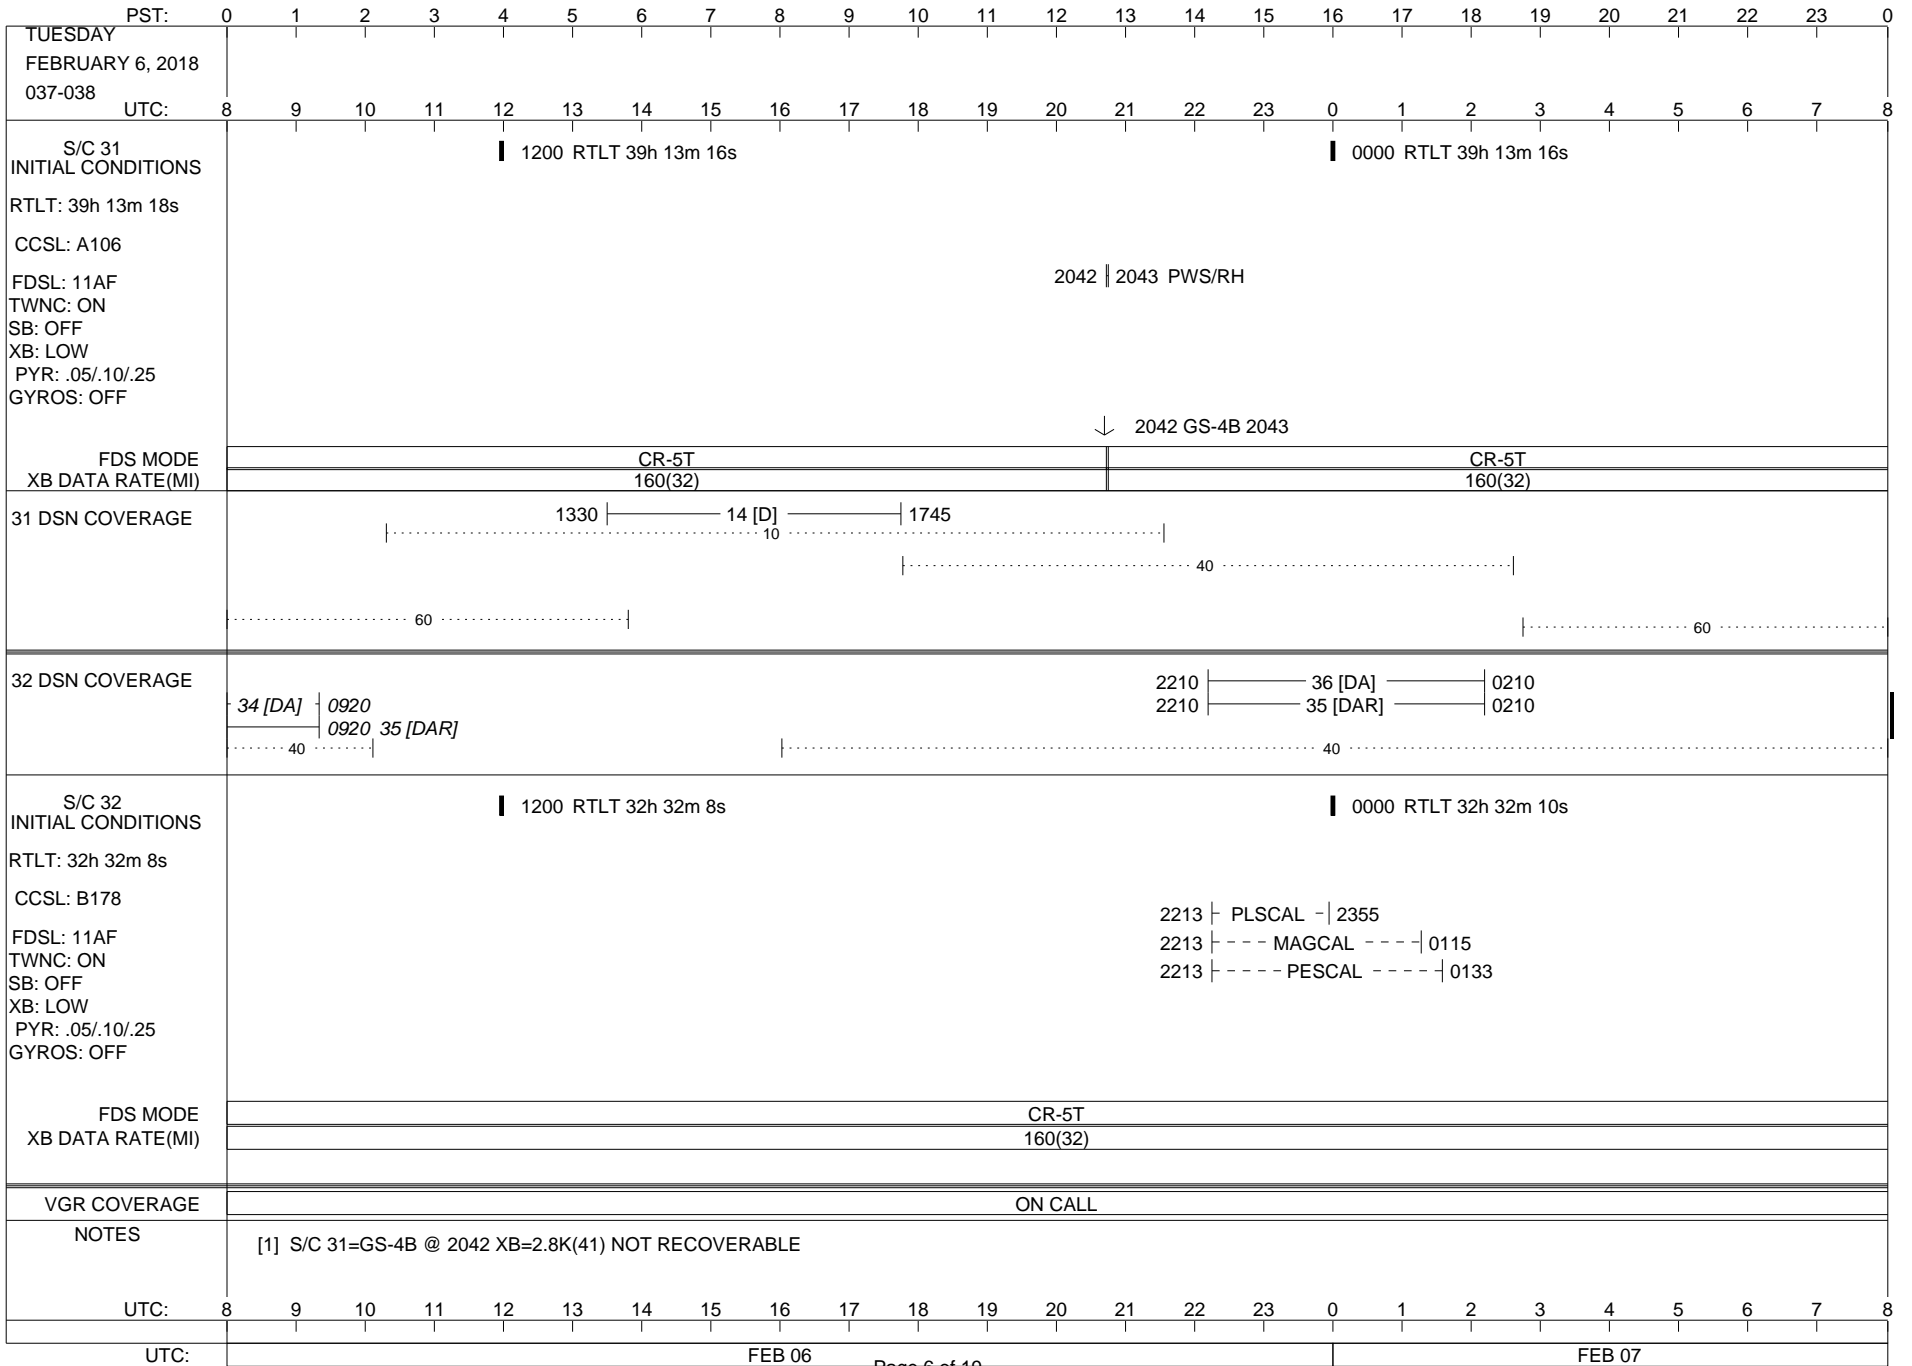

ISSUE DATE: 02/05/18 09:58