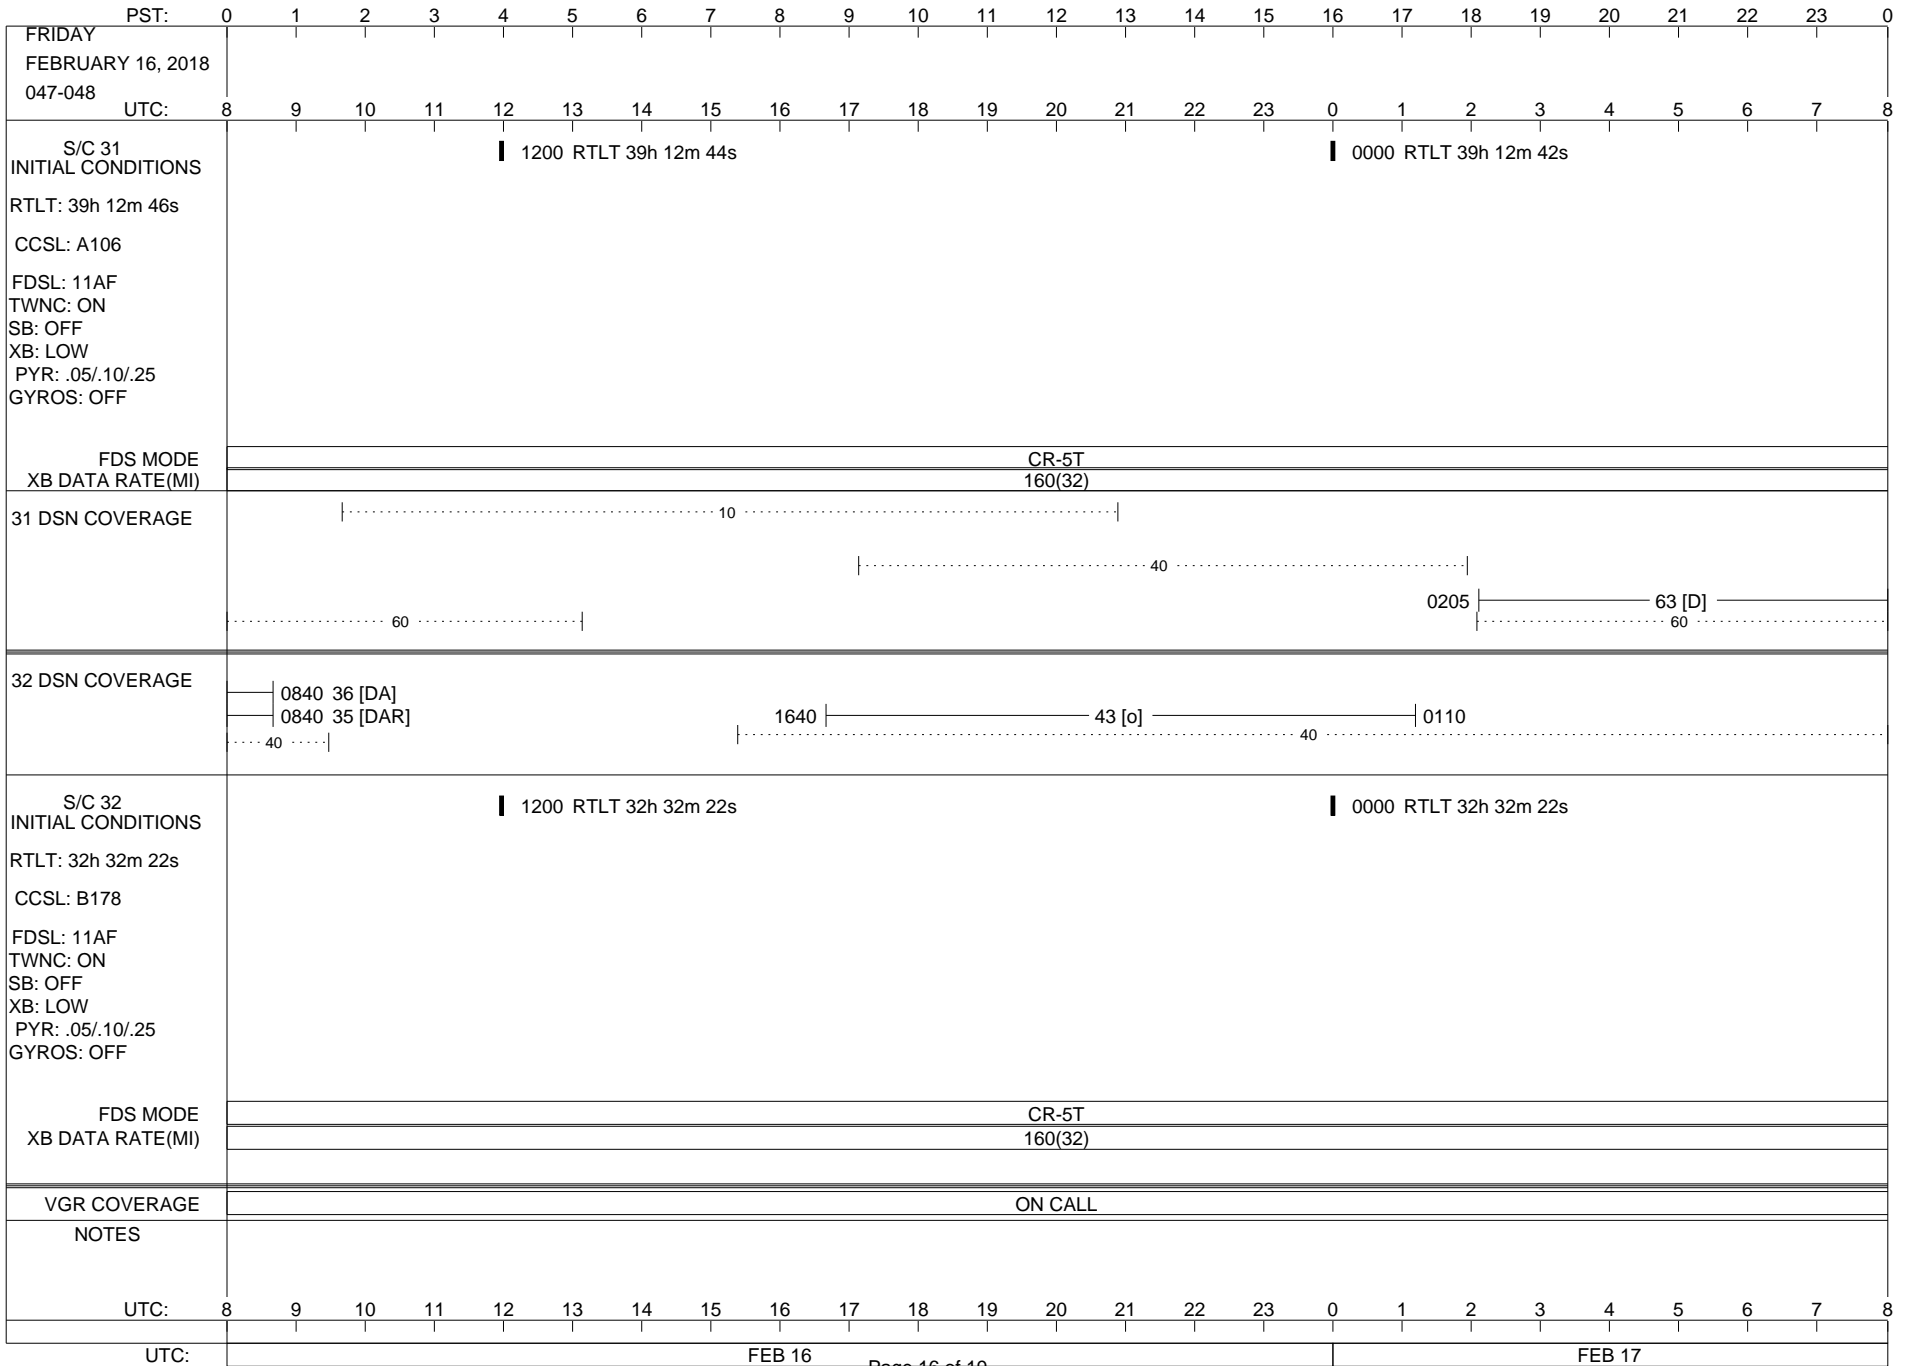

LEGEND:

- ∇ = R/T Command (Last chance or Contingency)
- ▼ = R/T Command (Scheduled)
- * = Result of R/T Command
- n = (where n = 1,2,3 ..) Special Note, see bottom of page
- A = Arrayed station
- B = BLF
- D = Downlink only pass
- H = High Power Transmitter
- R = Array Reference Antenna
- T = TLC Uplink
- U = Uplink only pass
- [o] = Ramp-through

ISSUE DATE: 02/05/18 09:58

PST:	0	1	2	3	4	5	6	7	8	9	10	11	12	13	14	15	16	17	18	19	20	21	22	23	0
SATURDAY FEBRUARY 17, 2018 048-049																									
UTC:	8	9	10	11	12	13	14	15	16	17	18	19	20	21	22	23	0	1	2	3	4	5	6	7	8
S/C 31 INITIAL CONDITIONS	█ 1200 RTLT 39h 12m 40s												█ 0000 RTLT 39h 12m 38s												
RTLT: 39h 12m 42s																									
CCSL: A106																			0229 ----- 0337 TAPPOS						
FDSL: 11AF																			0531 0532 PWS/RH						
TWNC: ON																			TAPPOS 0543 ----- 0637						
SB: OFF																									
XB: LOW																									
PYR: .05/.10/.25																									
GYROS: OFF																									
FDS MODE	CR-5T												CR-5T						CR-5T						
XB DATA RATE(MI)	160(32)												160(32)						160(32)						
31 DSN COVERAGE																									
32 DSN COVERAGE																									
S/C 32 INITIAL CONDITIONS	█ 1200 RTLT 32h 32m 22s												█ 0000 RTLT 32h 32m 22s												
RTLT: 32h 32m 22s																									
CCSL: B178																									
FDSL: 11AF																									
TWNC: ON																									
SB: OFF																									
XB: LOW																									
PYR: .05/.10/.25																									
GYROS: OFF																									
FDS MODE	CR-5T												CR-5T												
XB DATA RATE(MI)	160(32)												160(32)												
VGR COVERAGE	ON CALL																								
NOTES	[1] S/C 31=GS-4B @ 0531 XB=2.8K(41) NOT RECOVERABLE																								
UTC:	8	9	10	11	12	13	14	15	16	17	18	19	20	21	22	23	0	1	2	3	4	5	6	7	8
UTC:	FEB 17												Page 17 of 19						FEB 18						