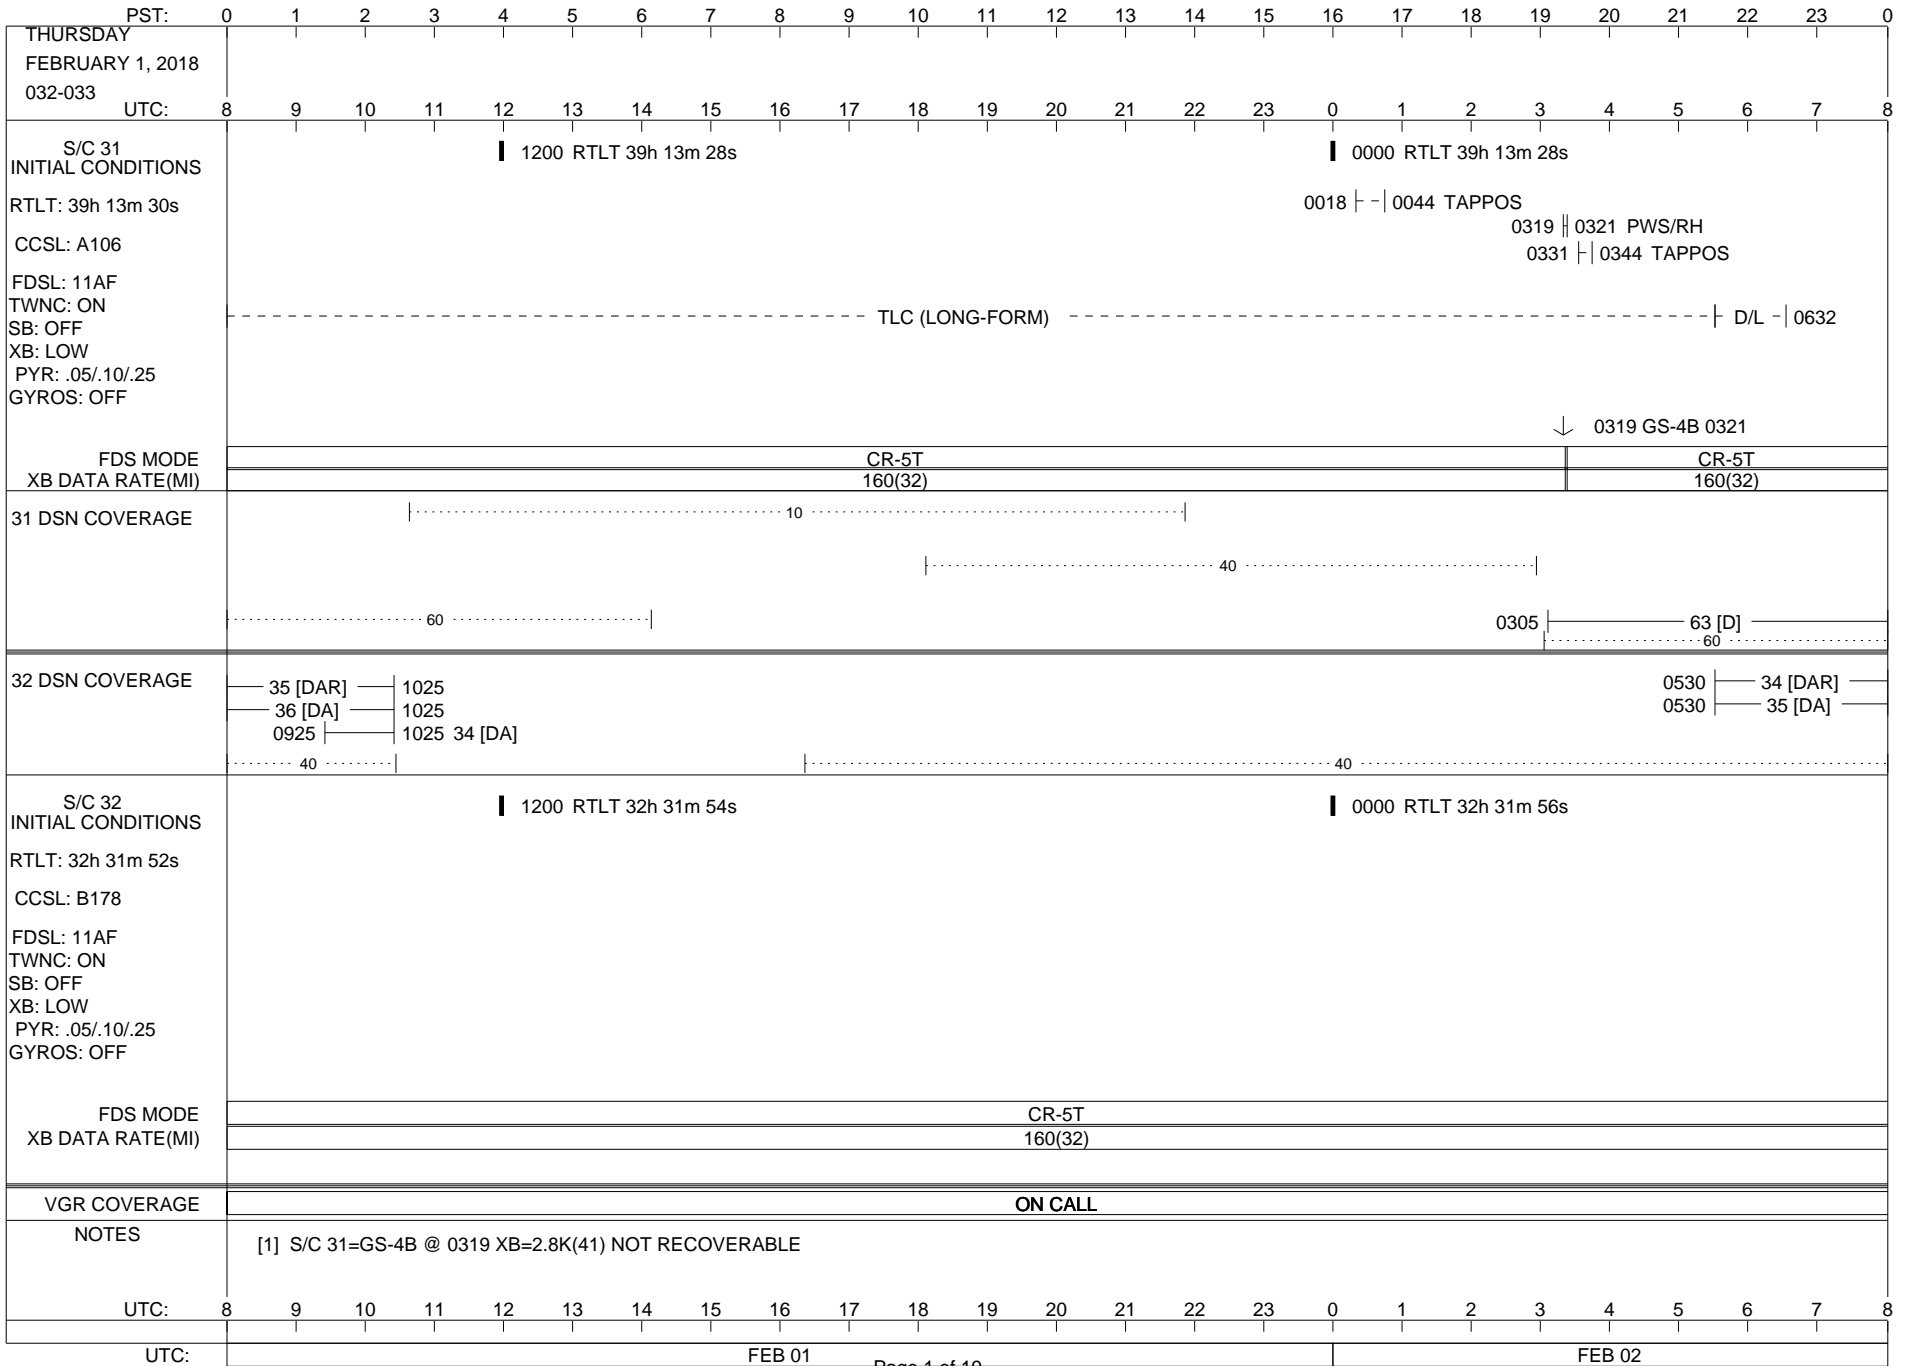

ISSUE DATE: 02/05/18 09:58