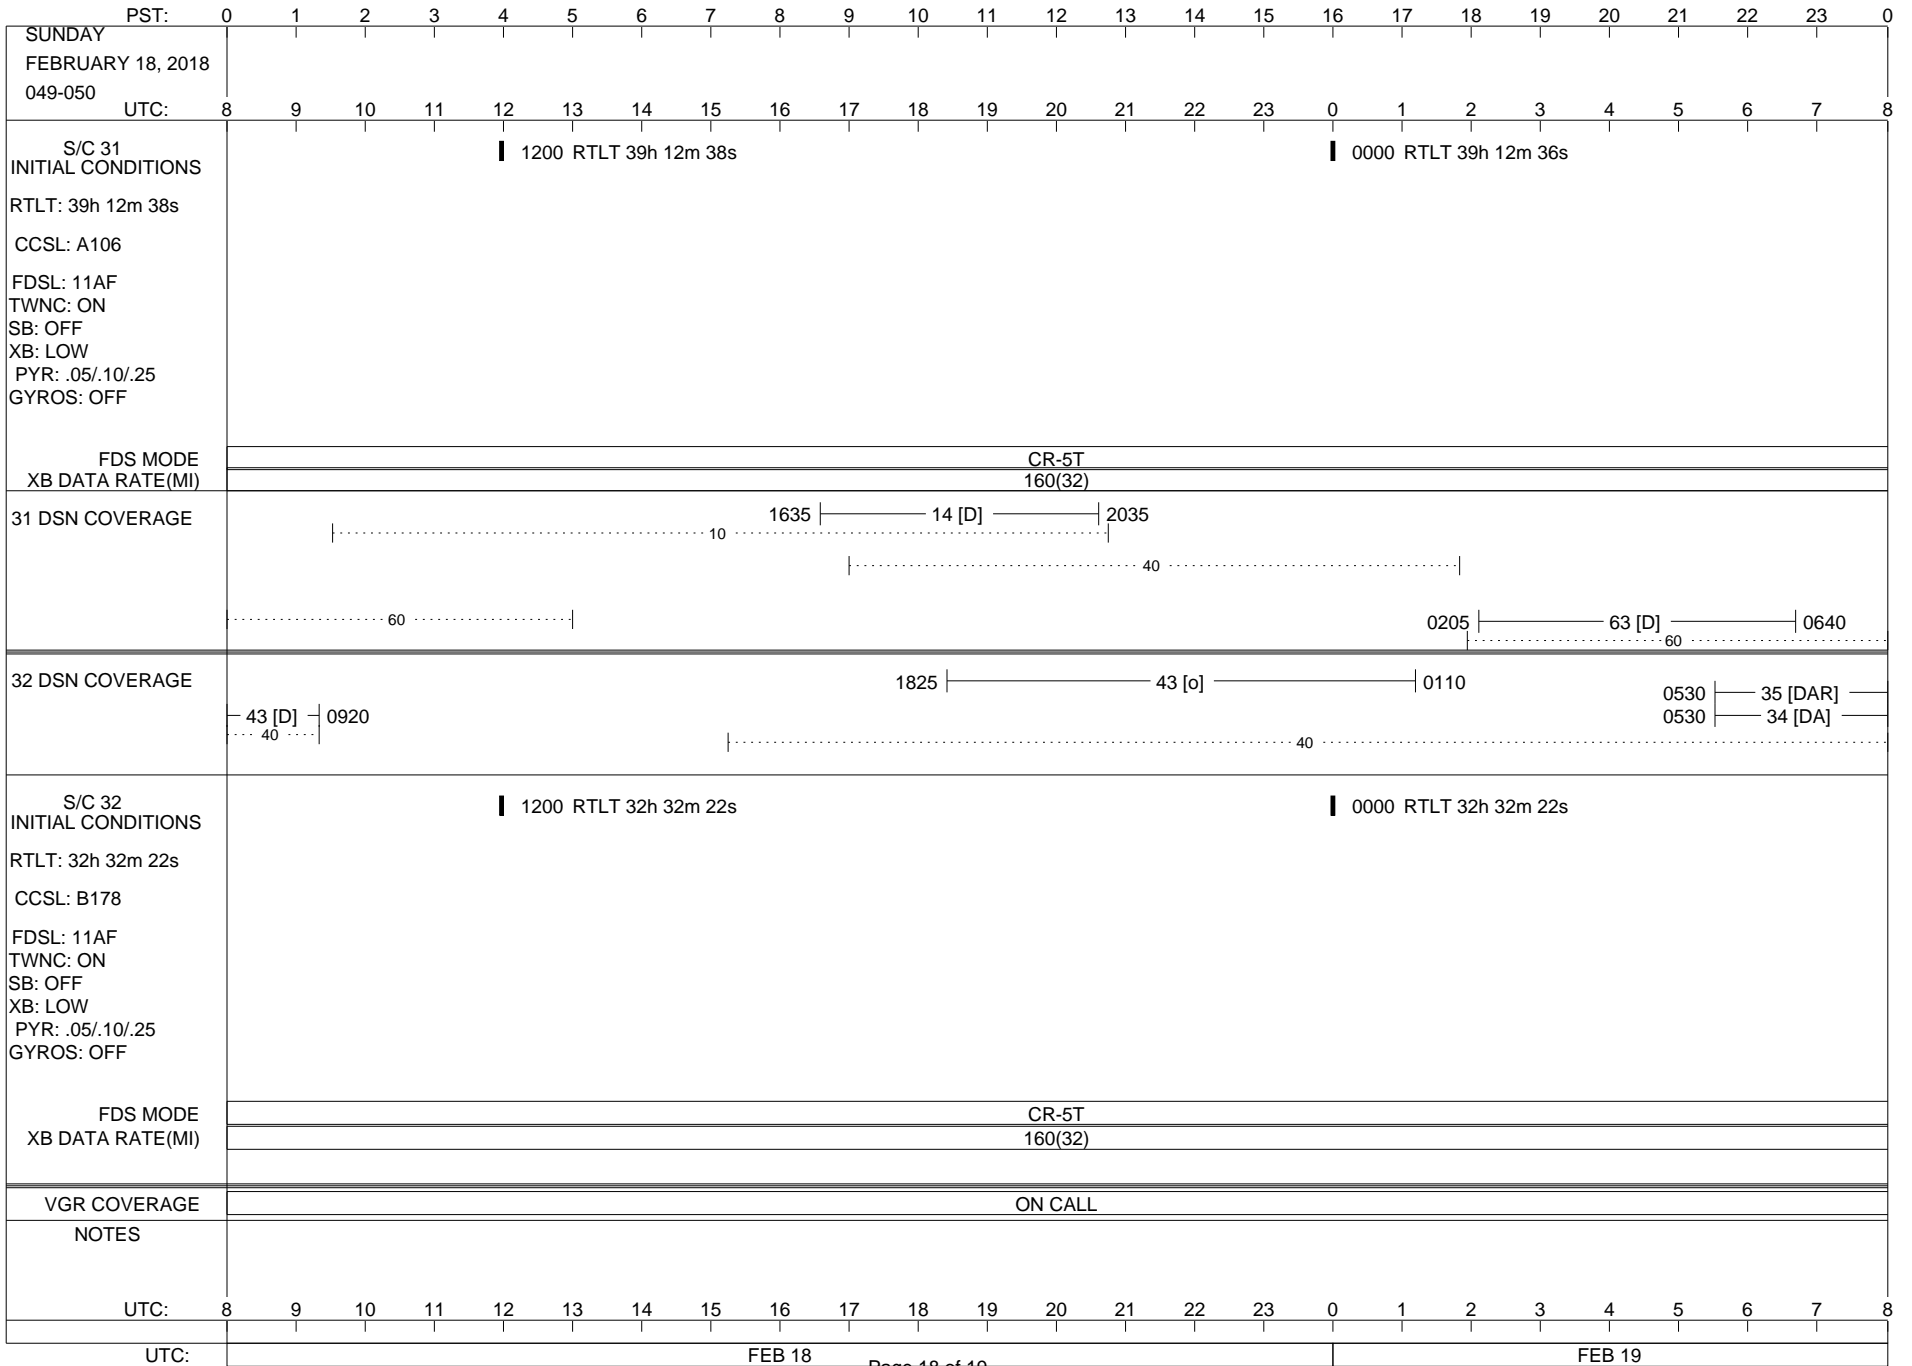

ISSUE DATE: 02/05/18 09:58