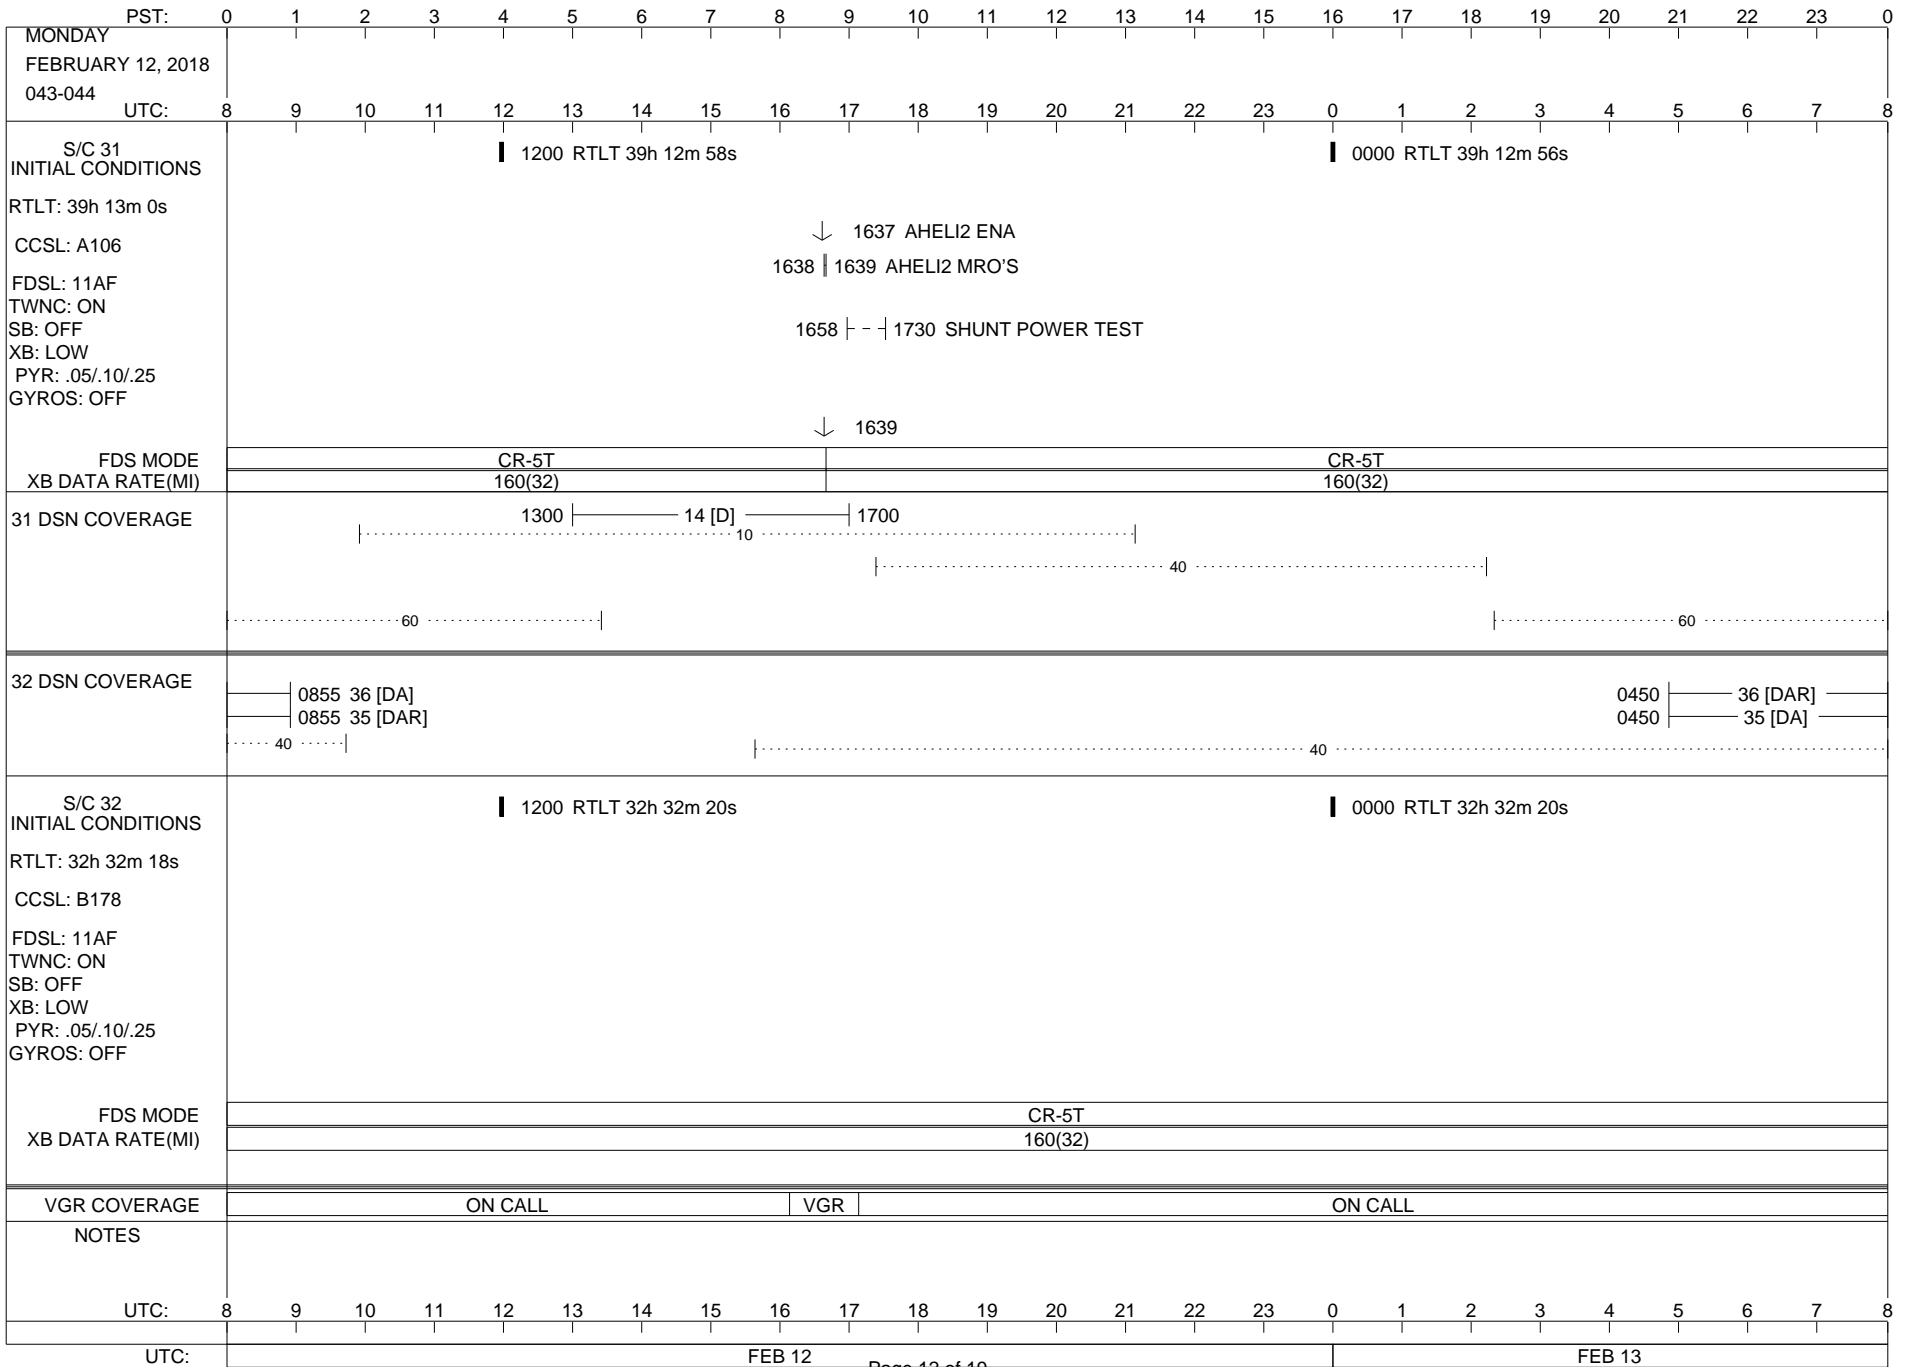

ISSUE DATE: 02/05/18 09:58