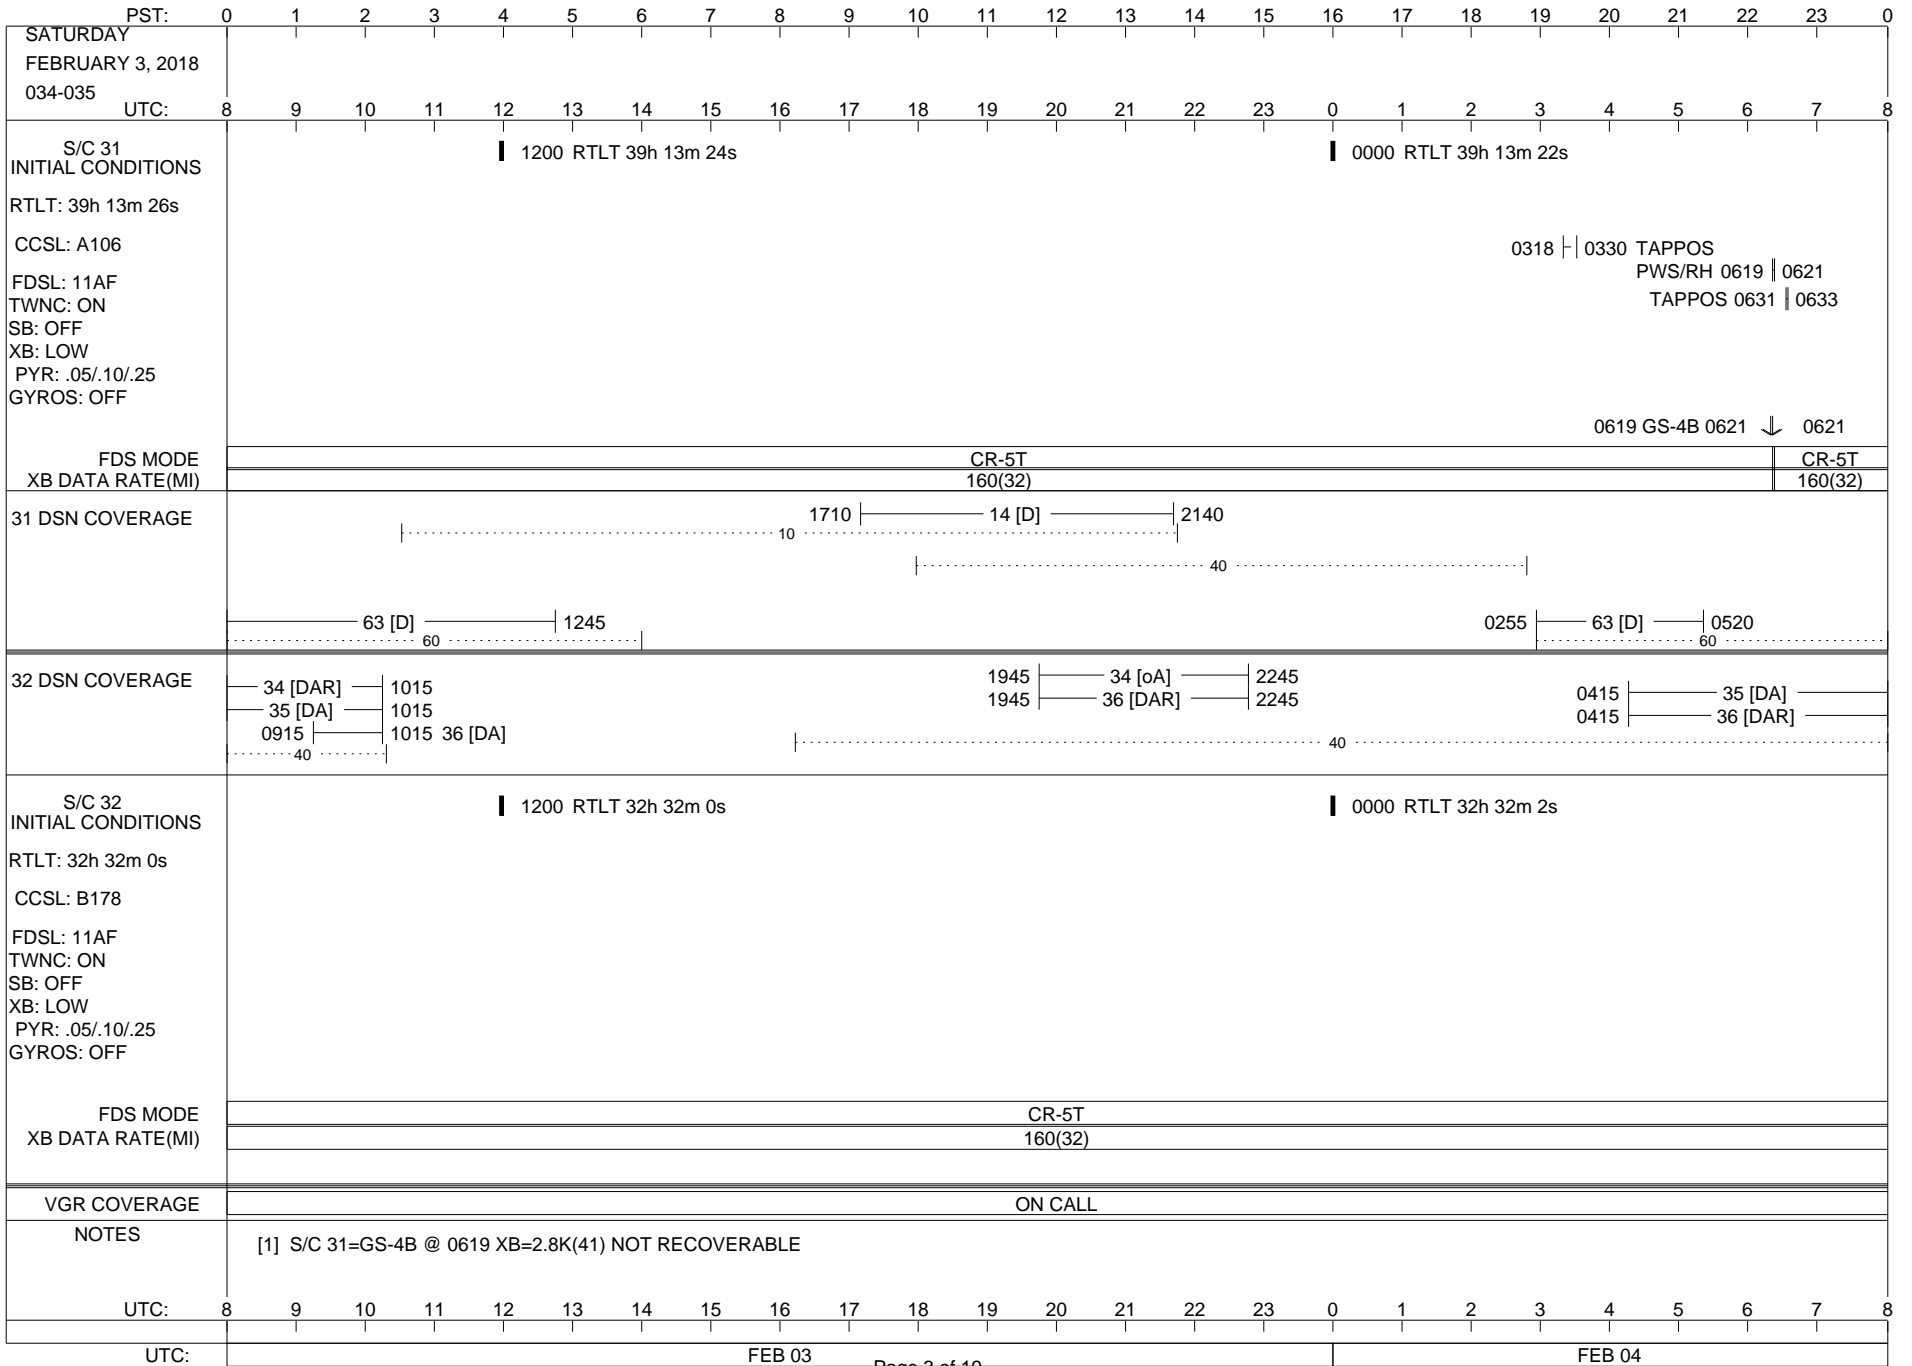

LEGEND:

- ∇ = R/T Command (Last chance or Contingency)
- ▼ = R/T Command (Scheduled)
- * = Result of R/T Command
- n = (where n = 1,2,3 ..) Special Note, see bottom of page
- A = Arrayed station
- B = BLF
- D = Downlink only pass
- H = High Power Transmitter
- R = Array Reference Antenna
- T = TLC Uplink
- U = Uplink only pass
- [o] = Ramp-through

Posted at http://voyager.jpl.nasa.gov/mission/soesfos/tracking_schedule.html

02/27/17

ISSUE DATE: 02/05/18 09:58

ISSUE DATE: 02/05/18 09:58

ISSUE DATE: 02/05/18 09:58

ISSUE DATE: 02/05/18 09:58

ISSUE DATE: 02/05/18 09:58