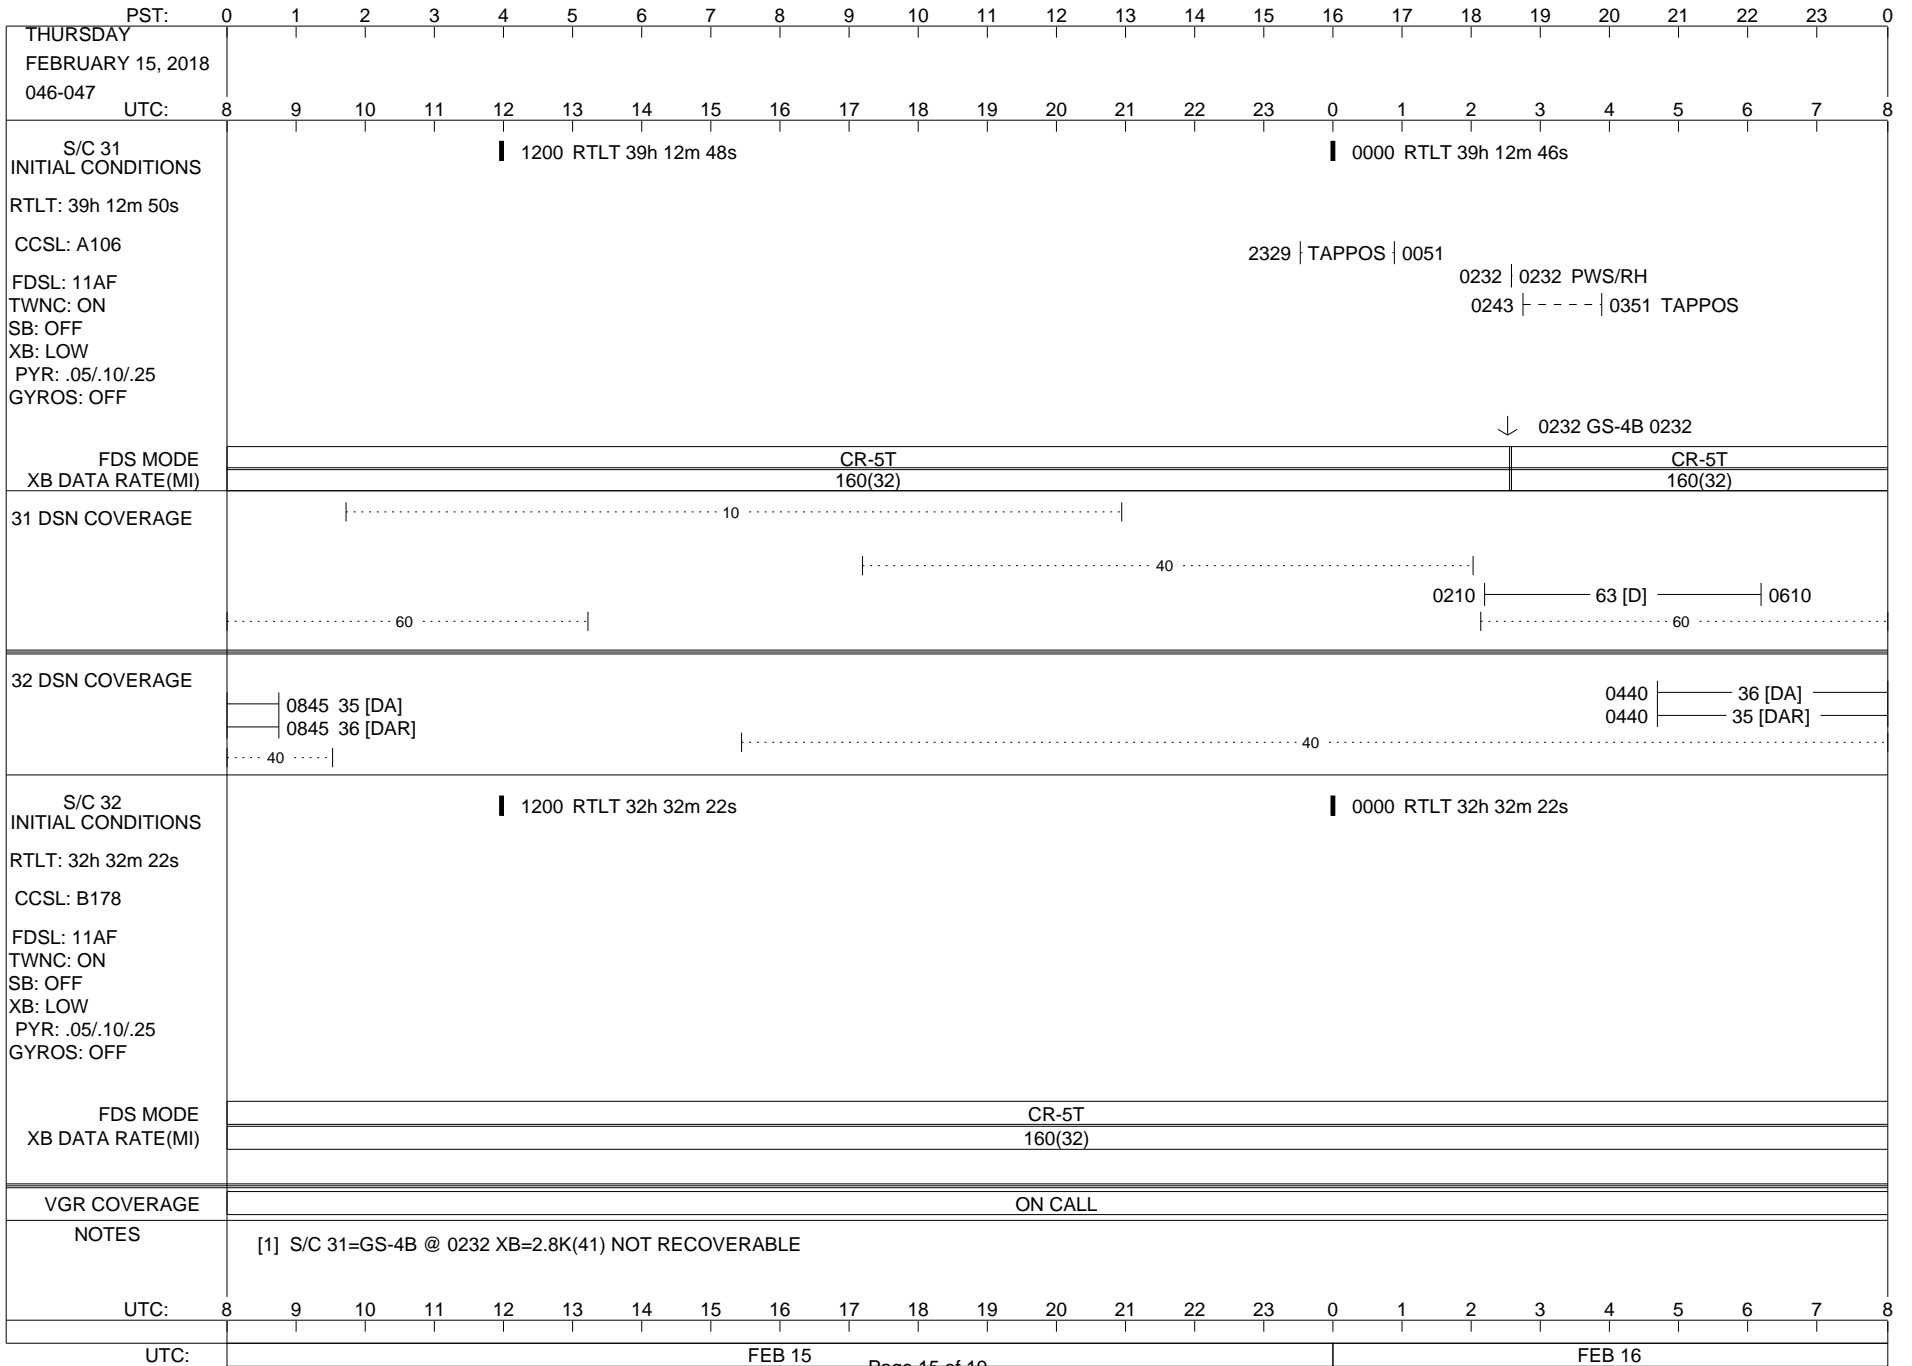

ISSUE DATE: 02/05/18 09:58