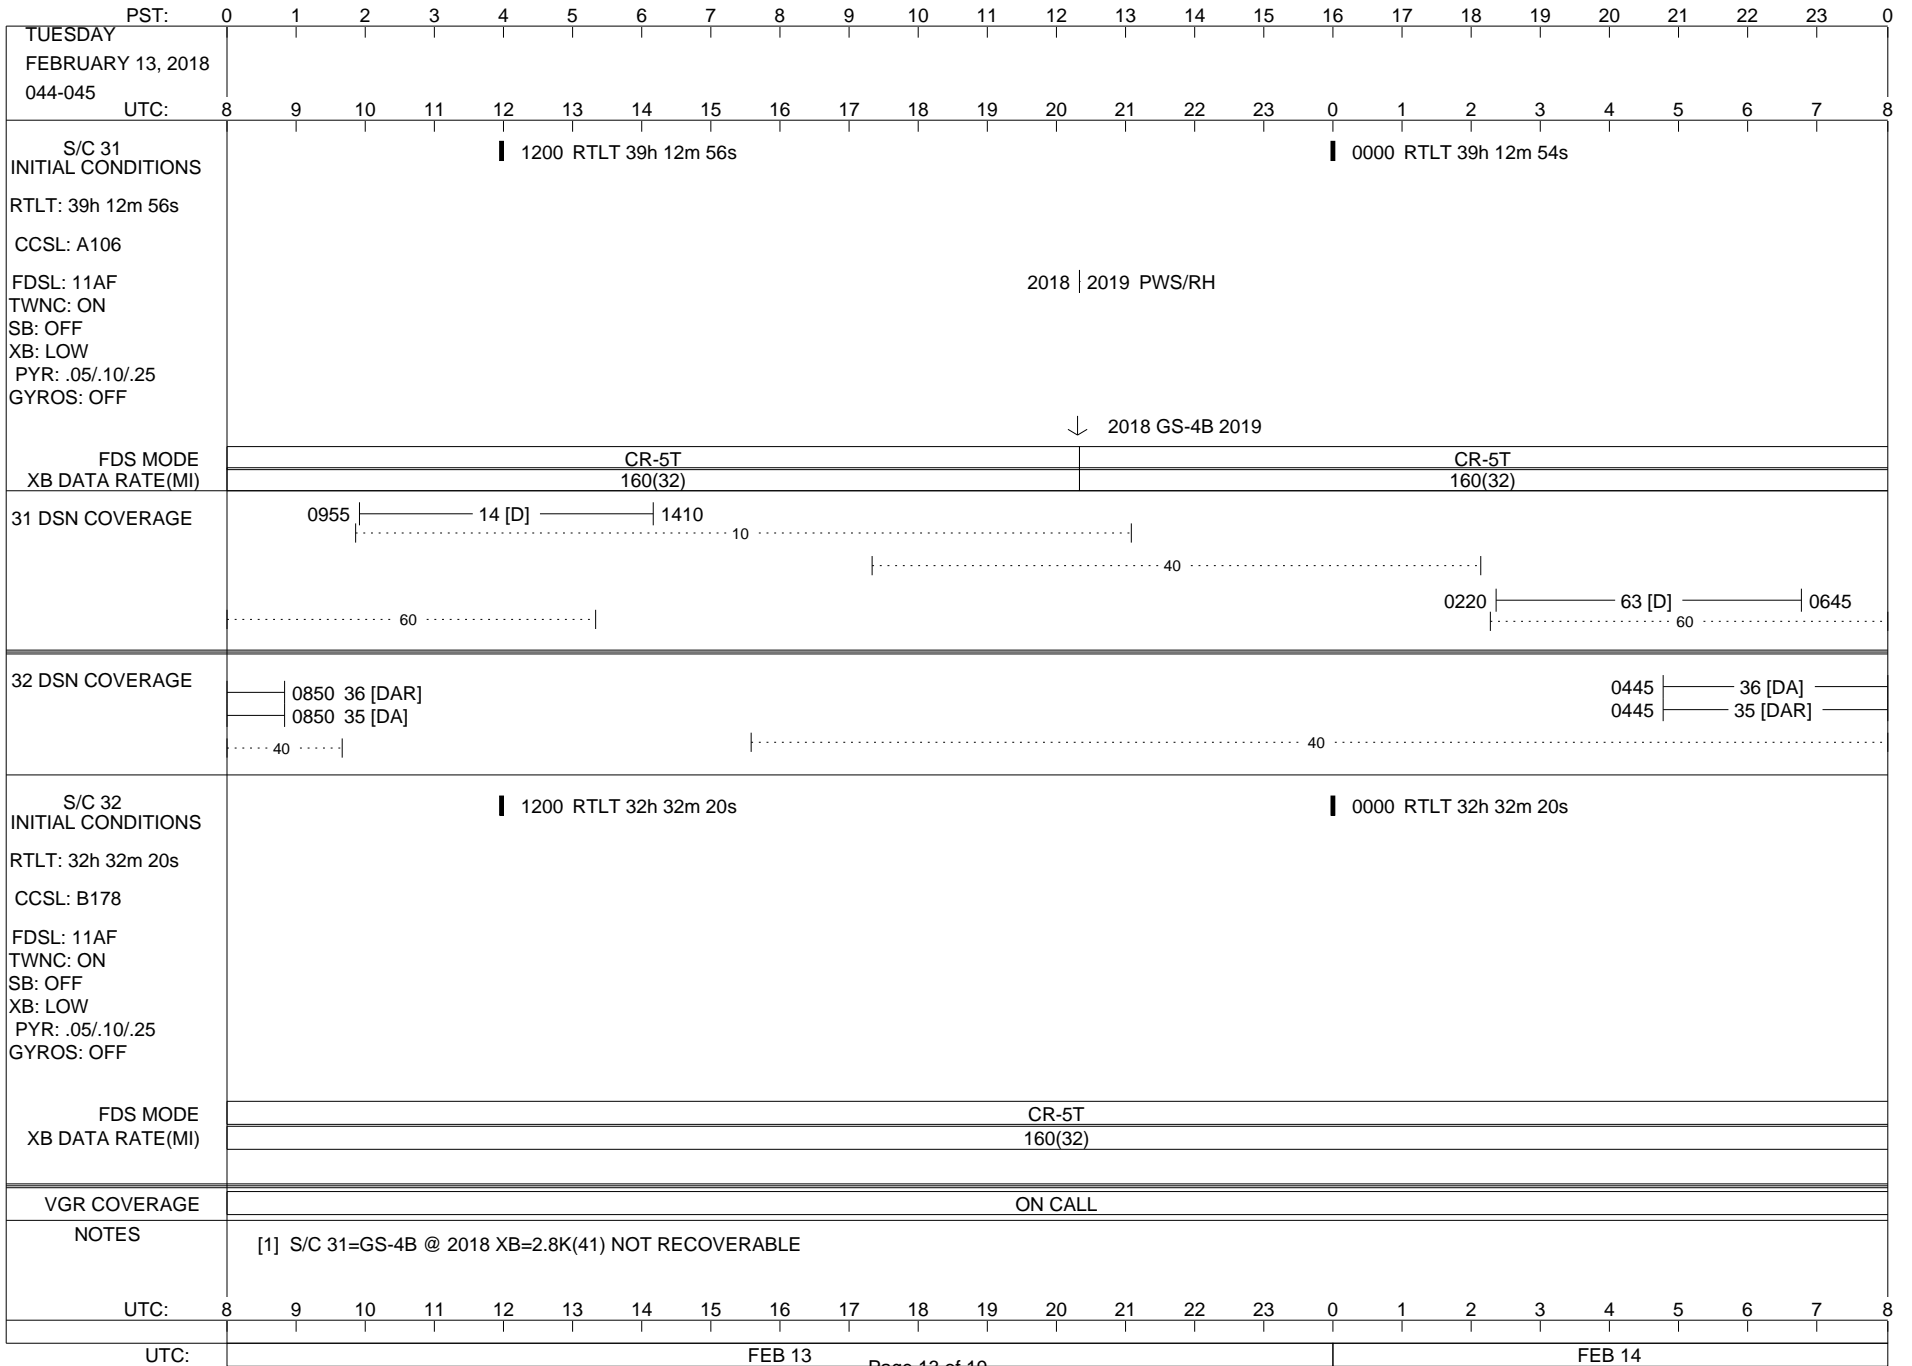

ISSUE DATE: 02/05/18 09:58