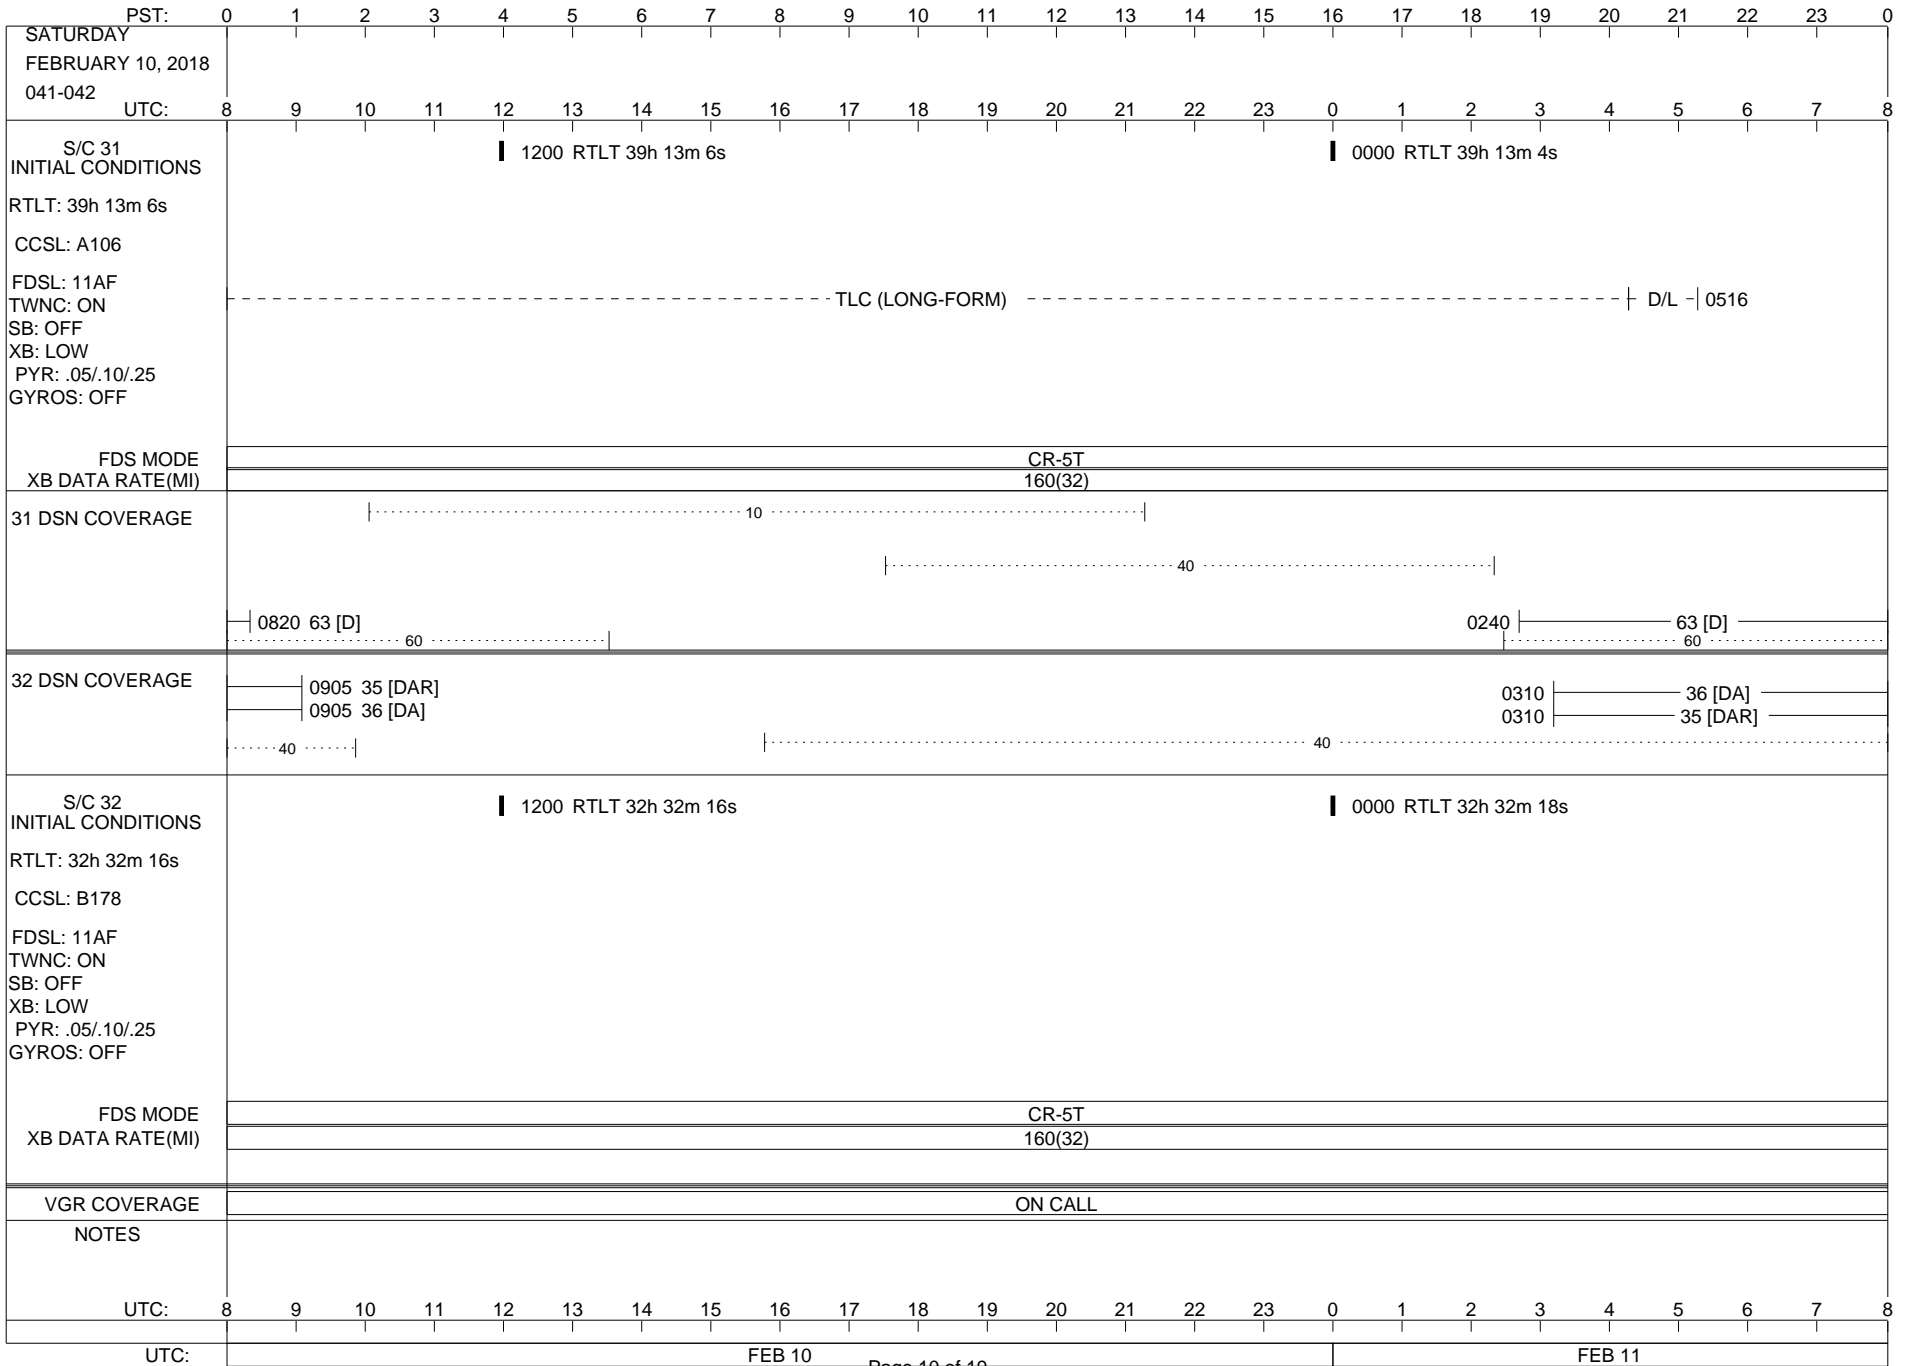

ISSUE DATE: 02/05/18 09:58