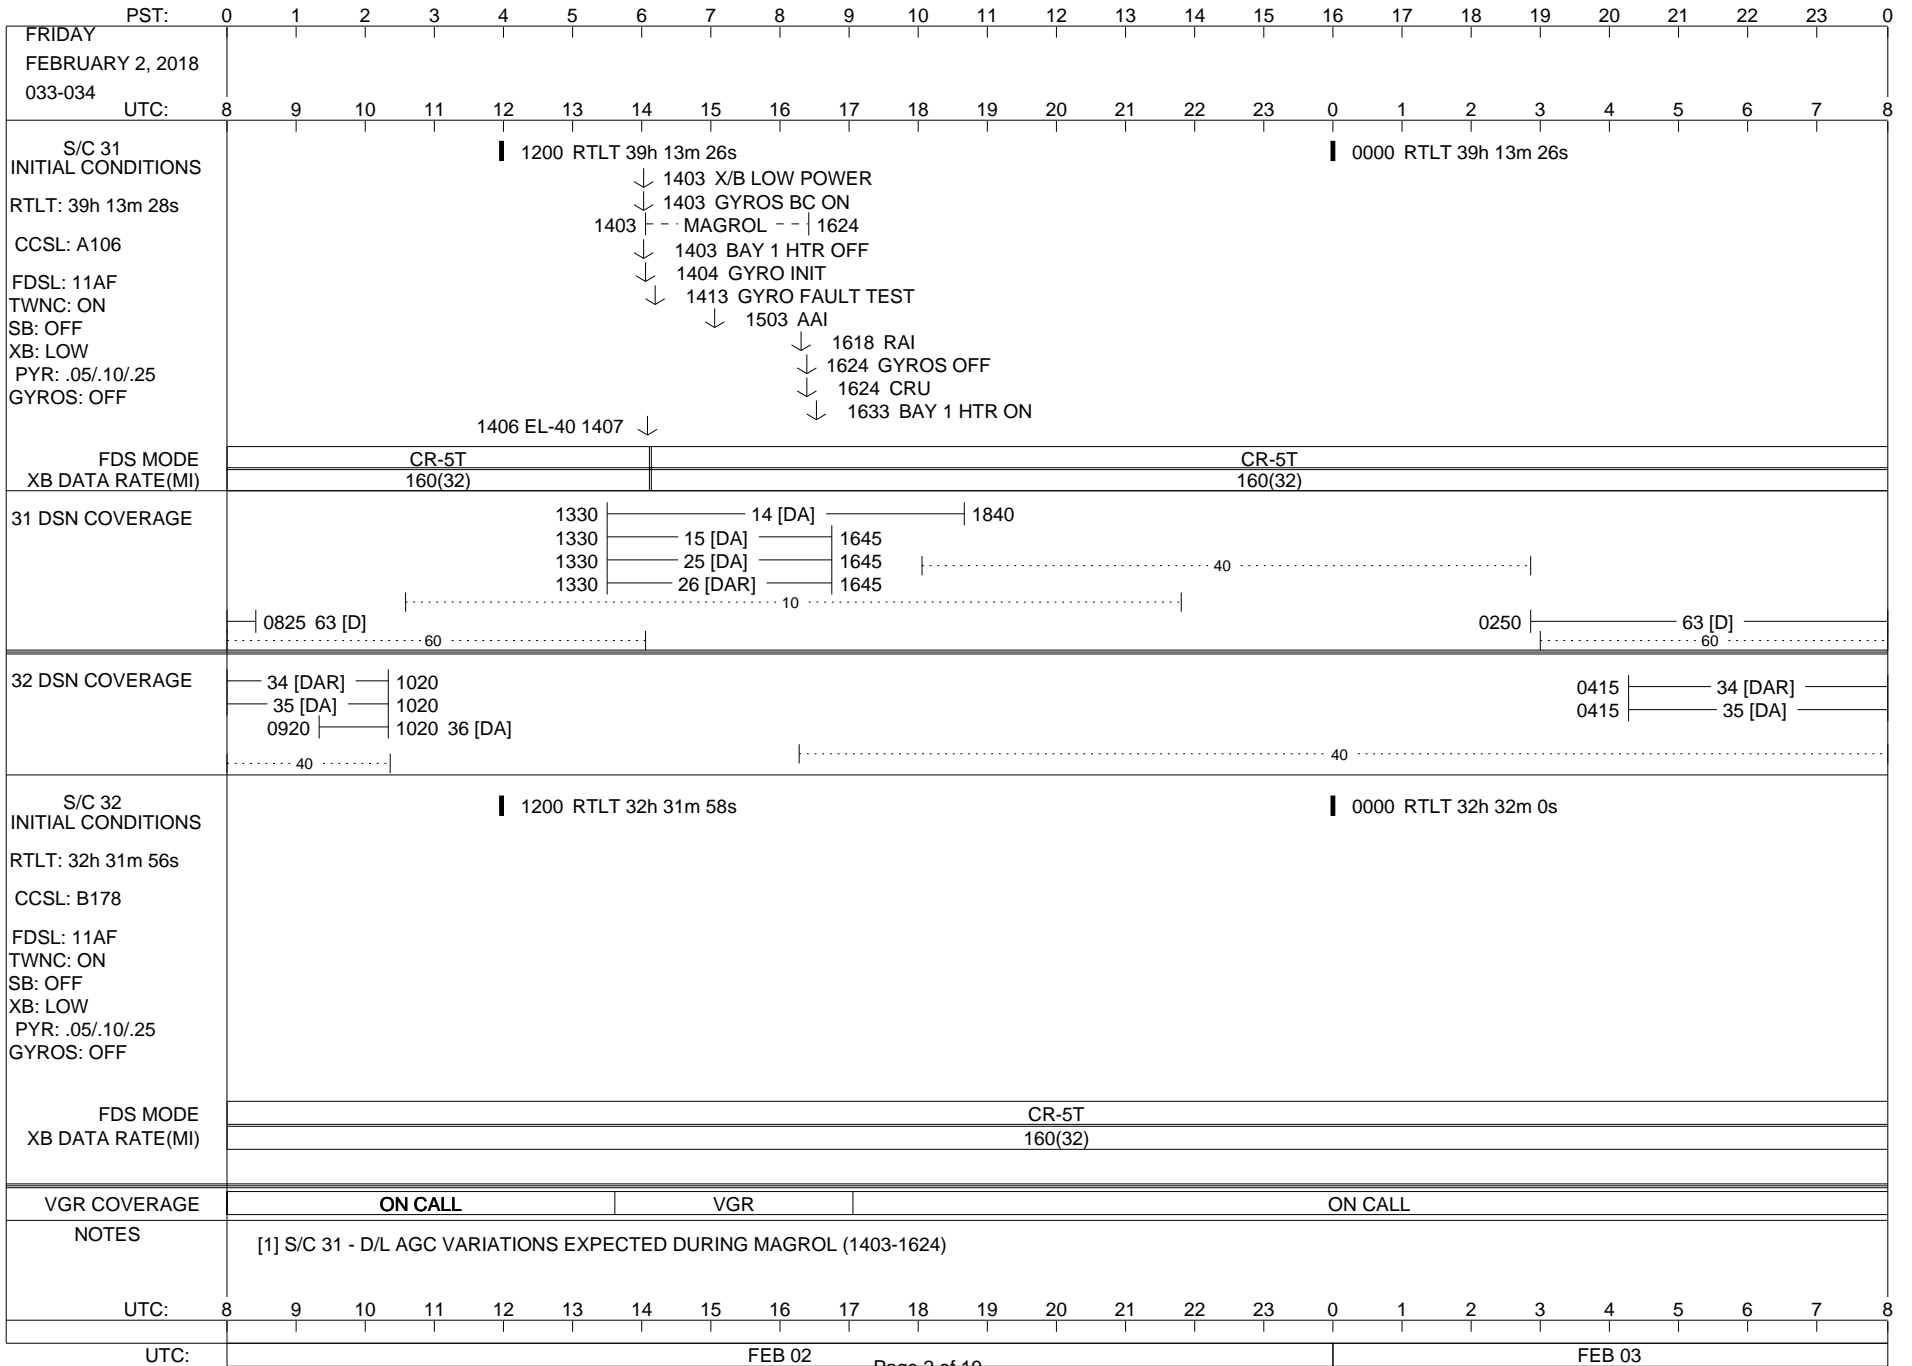

VOYAGER

Space Flight Operations Schedule (SFOS)

Issue Date: January 31, 2018

For the Period: 02/01/18 to 02/19/18 (18/032 – 18/050)

DSN OPSCHIEF	230-102	SCIENCE	FLIGHT TEAM	600-100
DSOT	230-102	CRS bryant@mail630.gsfc.nasa.gov LECP r.decker@jhuapl.edu MAG u2mha@lepvax.gsfc.nasa.gov PLS vgr@space.mit.edu PWS wsk@space.physics.uiowa.edu Leonard.F.Burlaga@nasa.gov Donald-Gurnett@uiowa.edu	Dodd, S. Hall, J. Howard, S. Ko, A. Ledeboer, W. Ludwig, R. Matsumoto, S. Medina, E. Peralta, F. Weeks, T. Yang, L.	

LEGEND:

- ∇ = R/T Command (Last chance or Contingency)
- ▼ = R/T Command (Scheduled)
- * = Result of R/T Command
- n = (where n = 1,2,3 ..) Special Note, see bottom of page
- A = Arrayed station
- B = BLF
- D = Downlink only pass
- H = High Power Transmitter
- R = Array Reference Antenna
- T = TLC Uplink
- U = Uplink only pass
- [o] = Ramp-through

Posted at http://voyager.jpl.nasa.gov/mission/soesfos/tracking_schedule.html

02/27/17

ISSUE DATE: 02/05/18 09:58

ISSUE DATE: 02/05/18 09:58

ISSUE DATE: 02/05/18 09:58

ISSUE DATE: 02/05/18 09:58

ISSUE DATE: 02/05/18 09:58