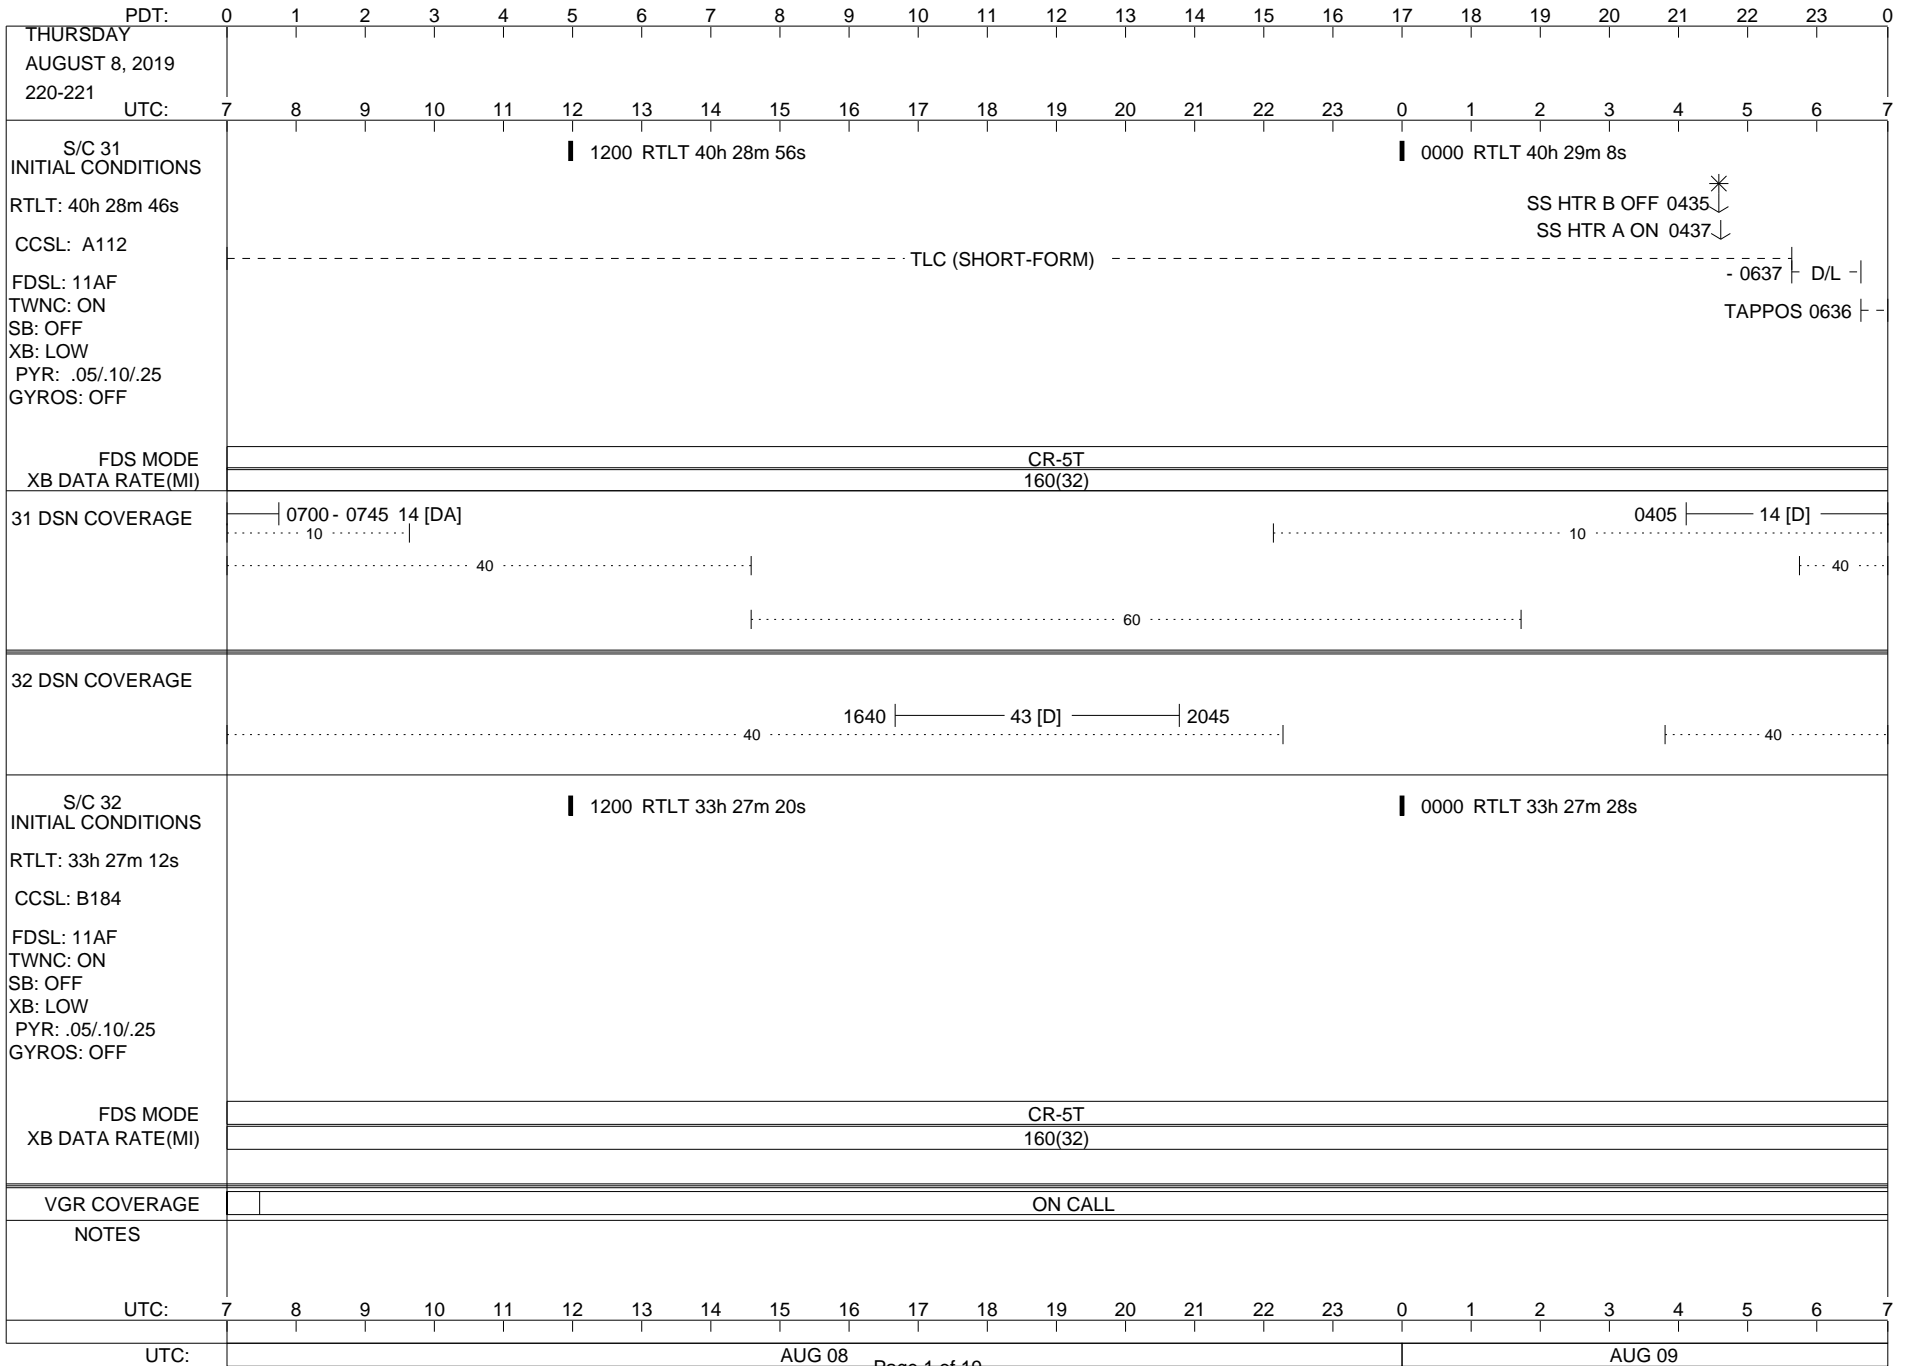

ISSUE DATE: 08/14/19 11:34