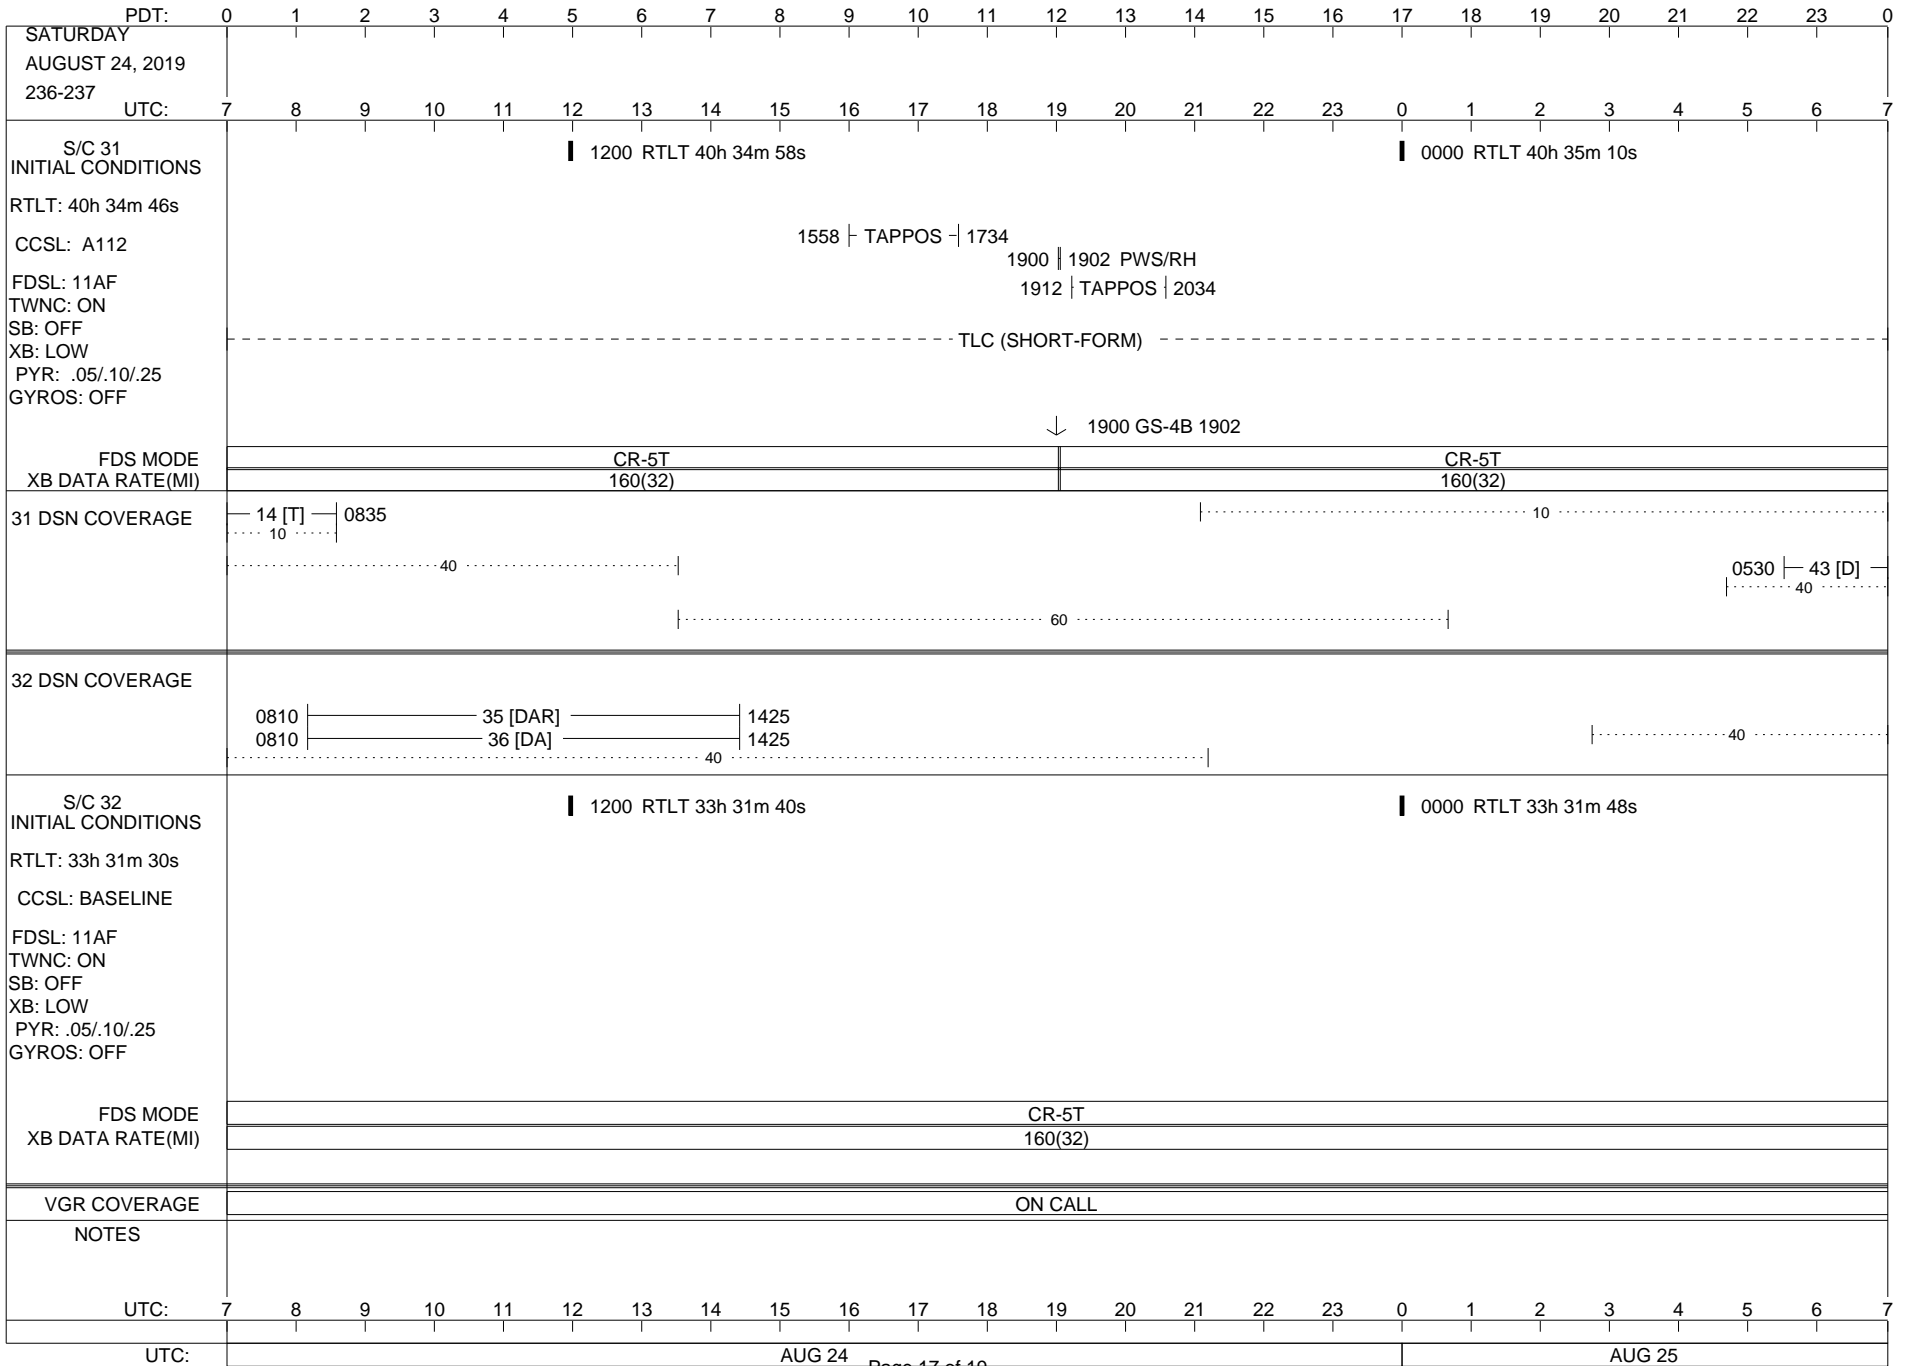

ISSUE DATE: 08/14/19 11:34