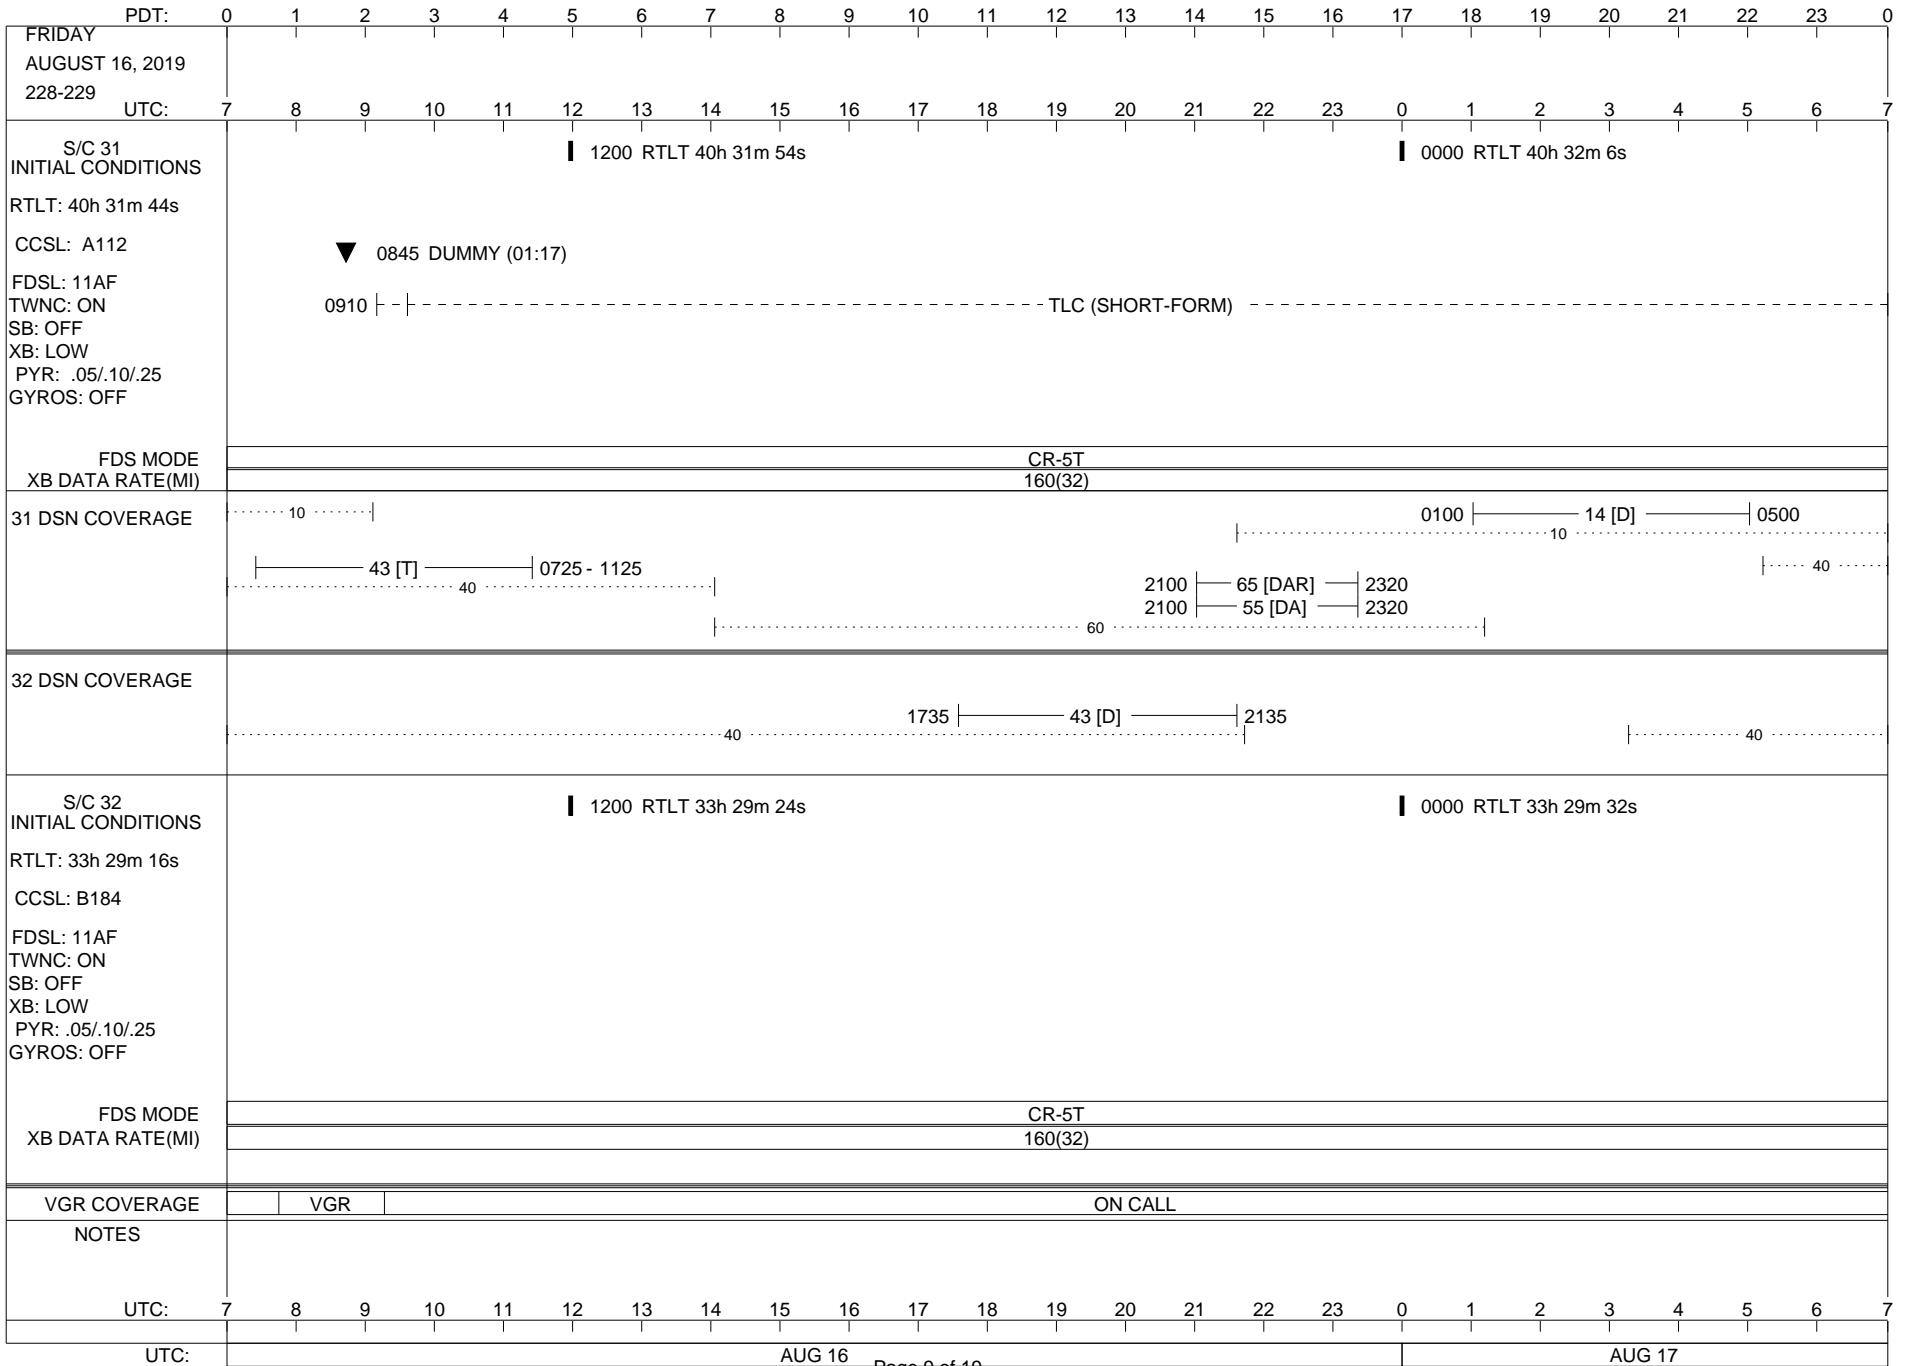

ISSUE DATE: 08/14/19 11:34