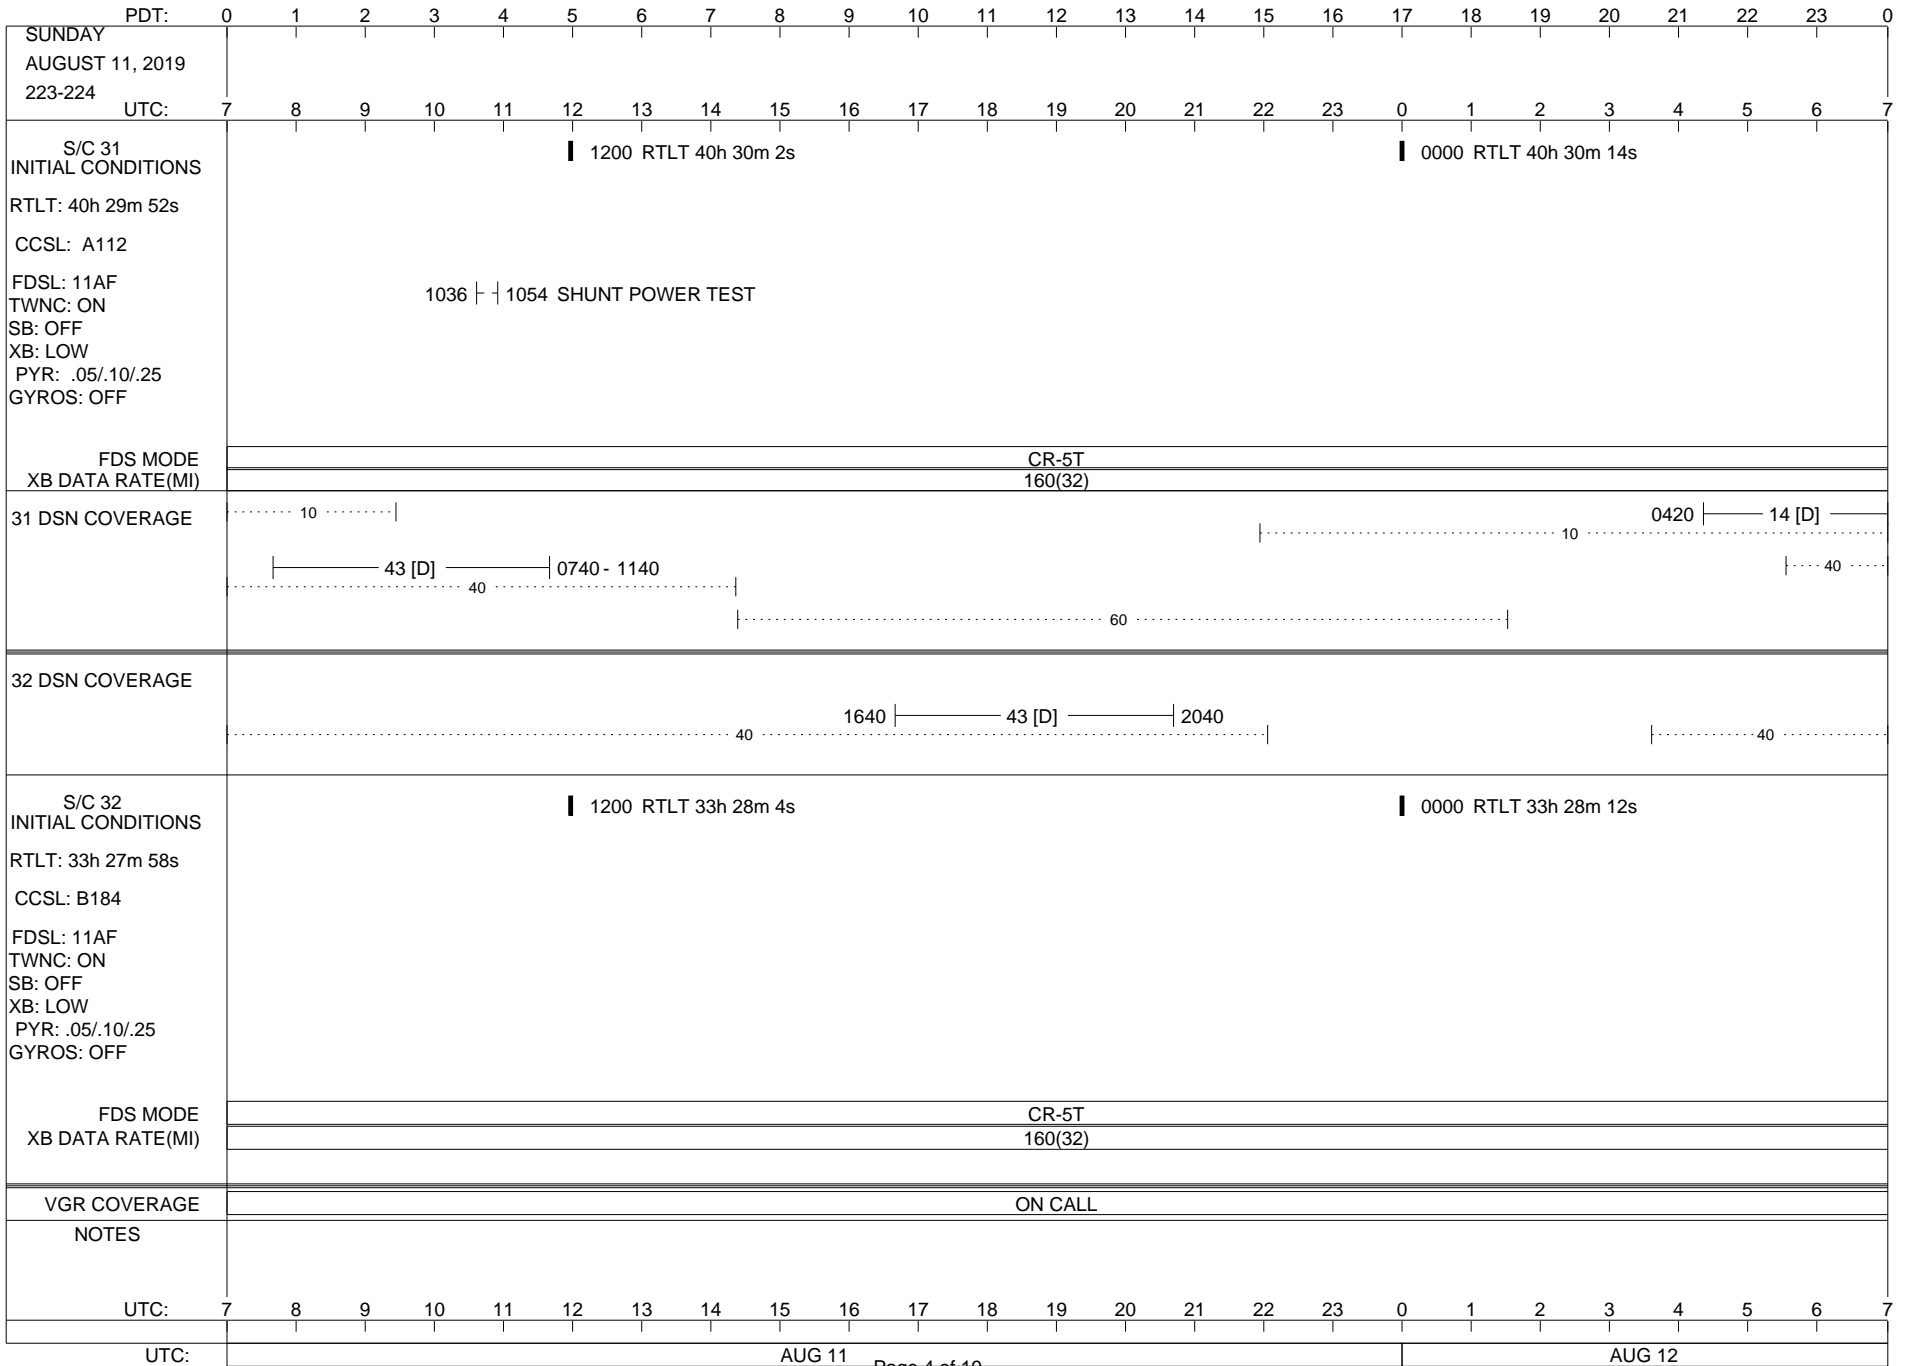

ISSUE DATE: 08/14/19 11:34