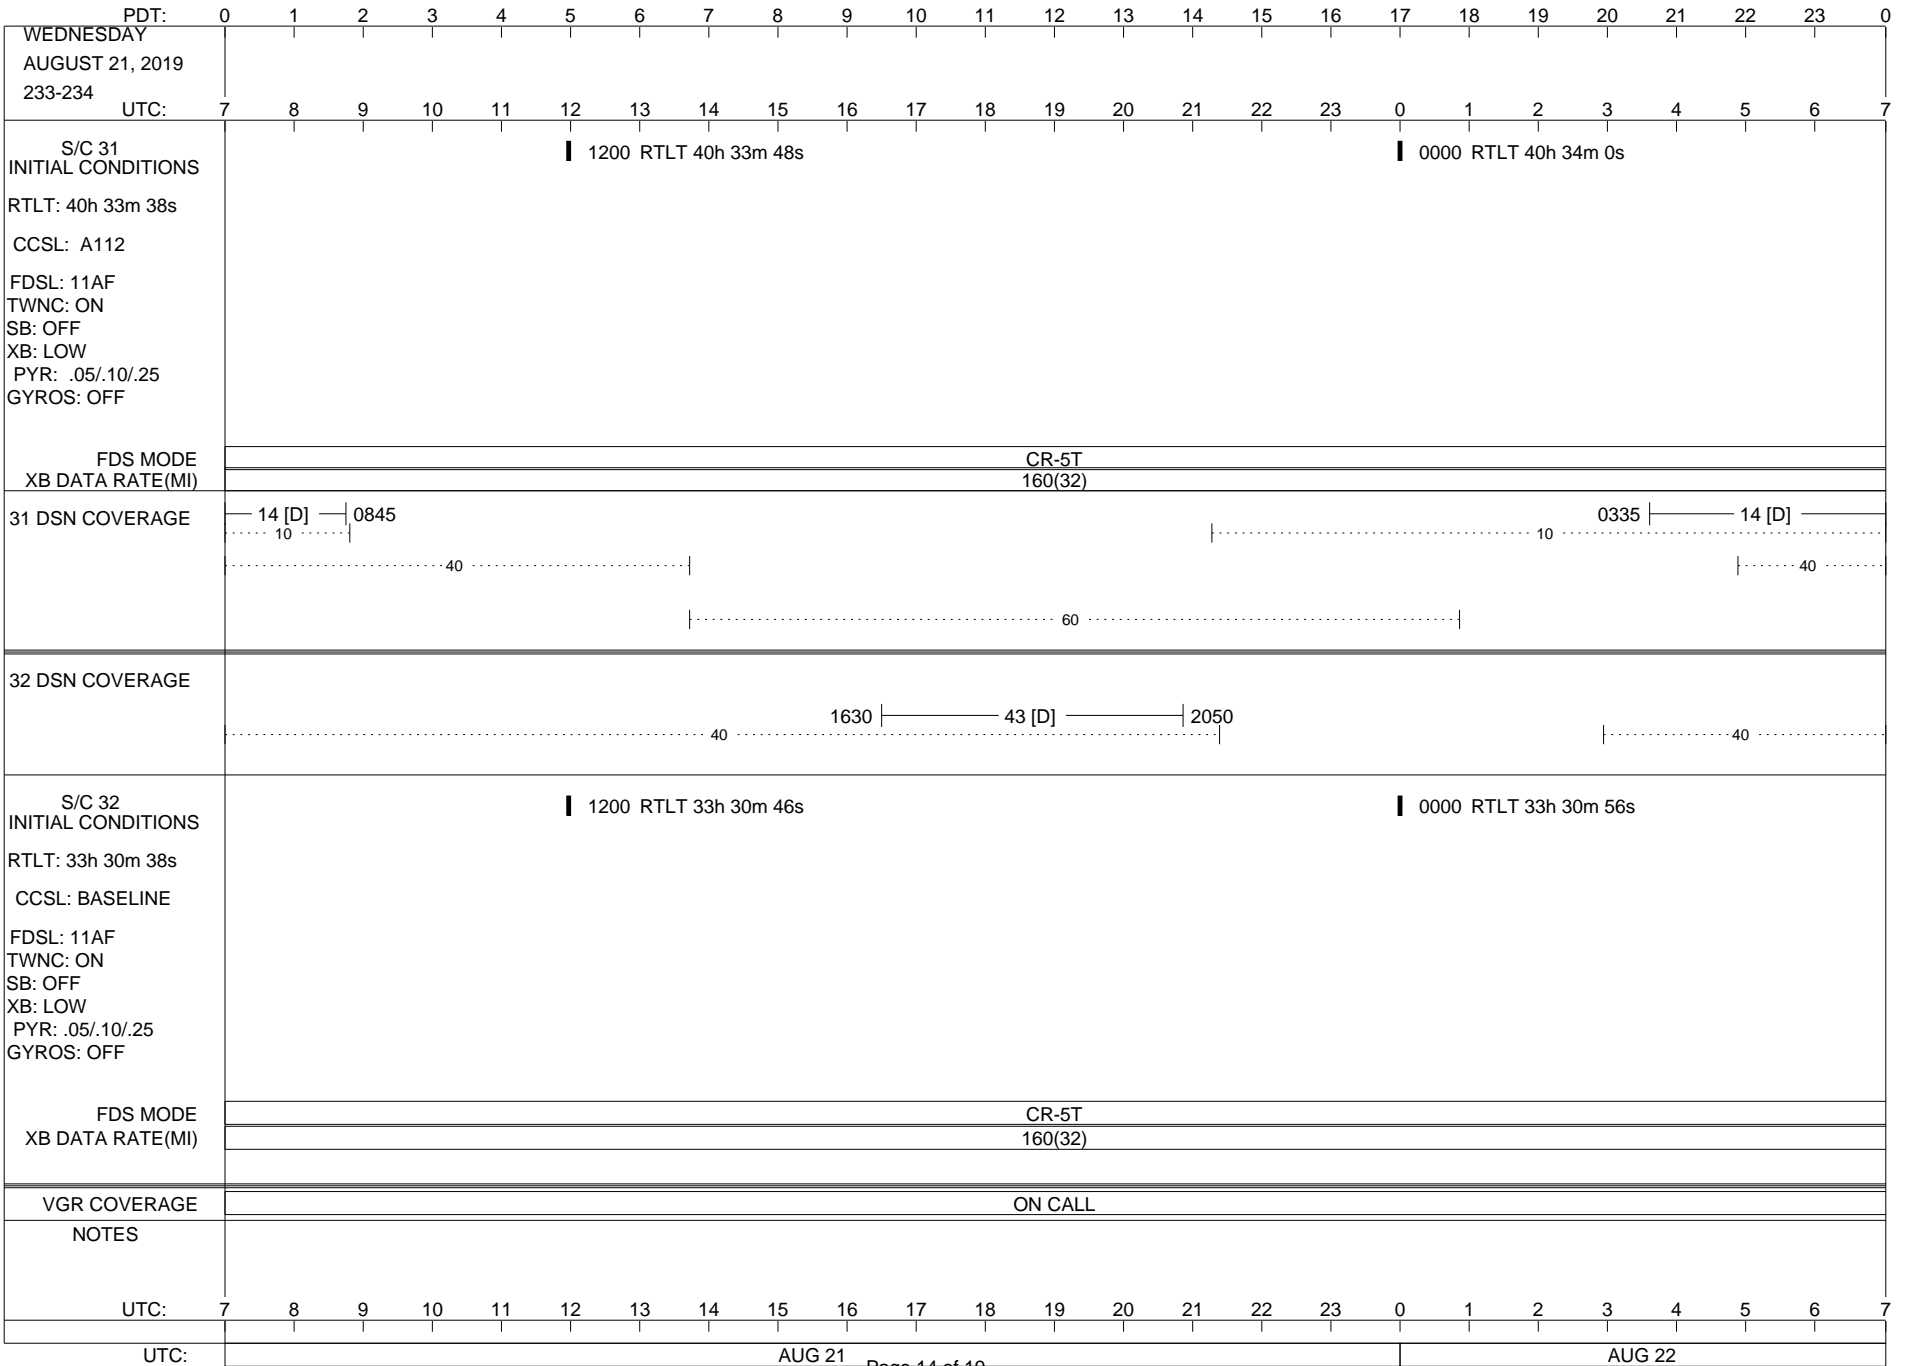

ISSUE DATE: 08/14/19 11:34