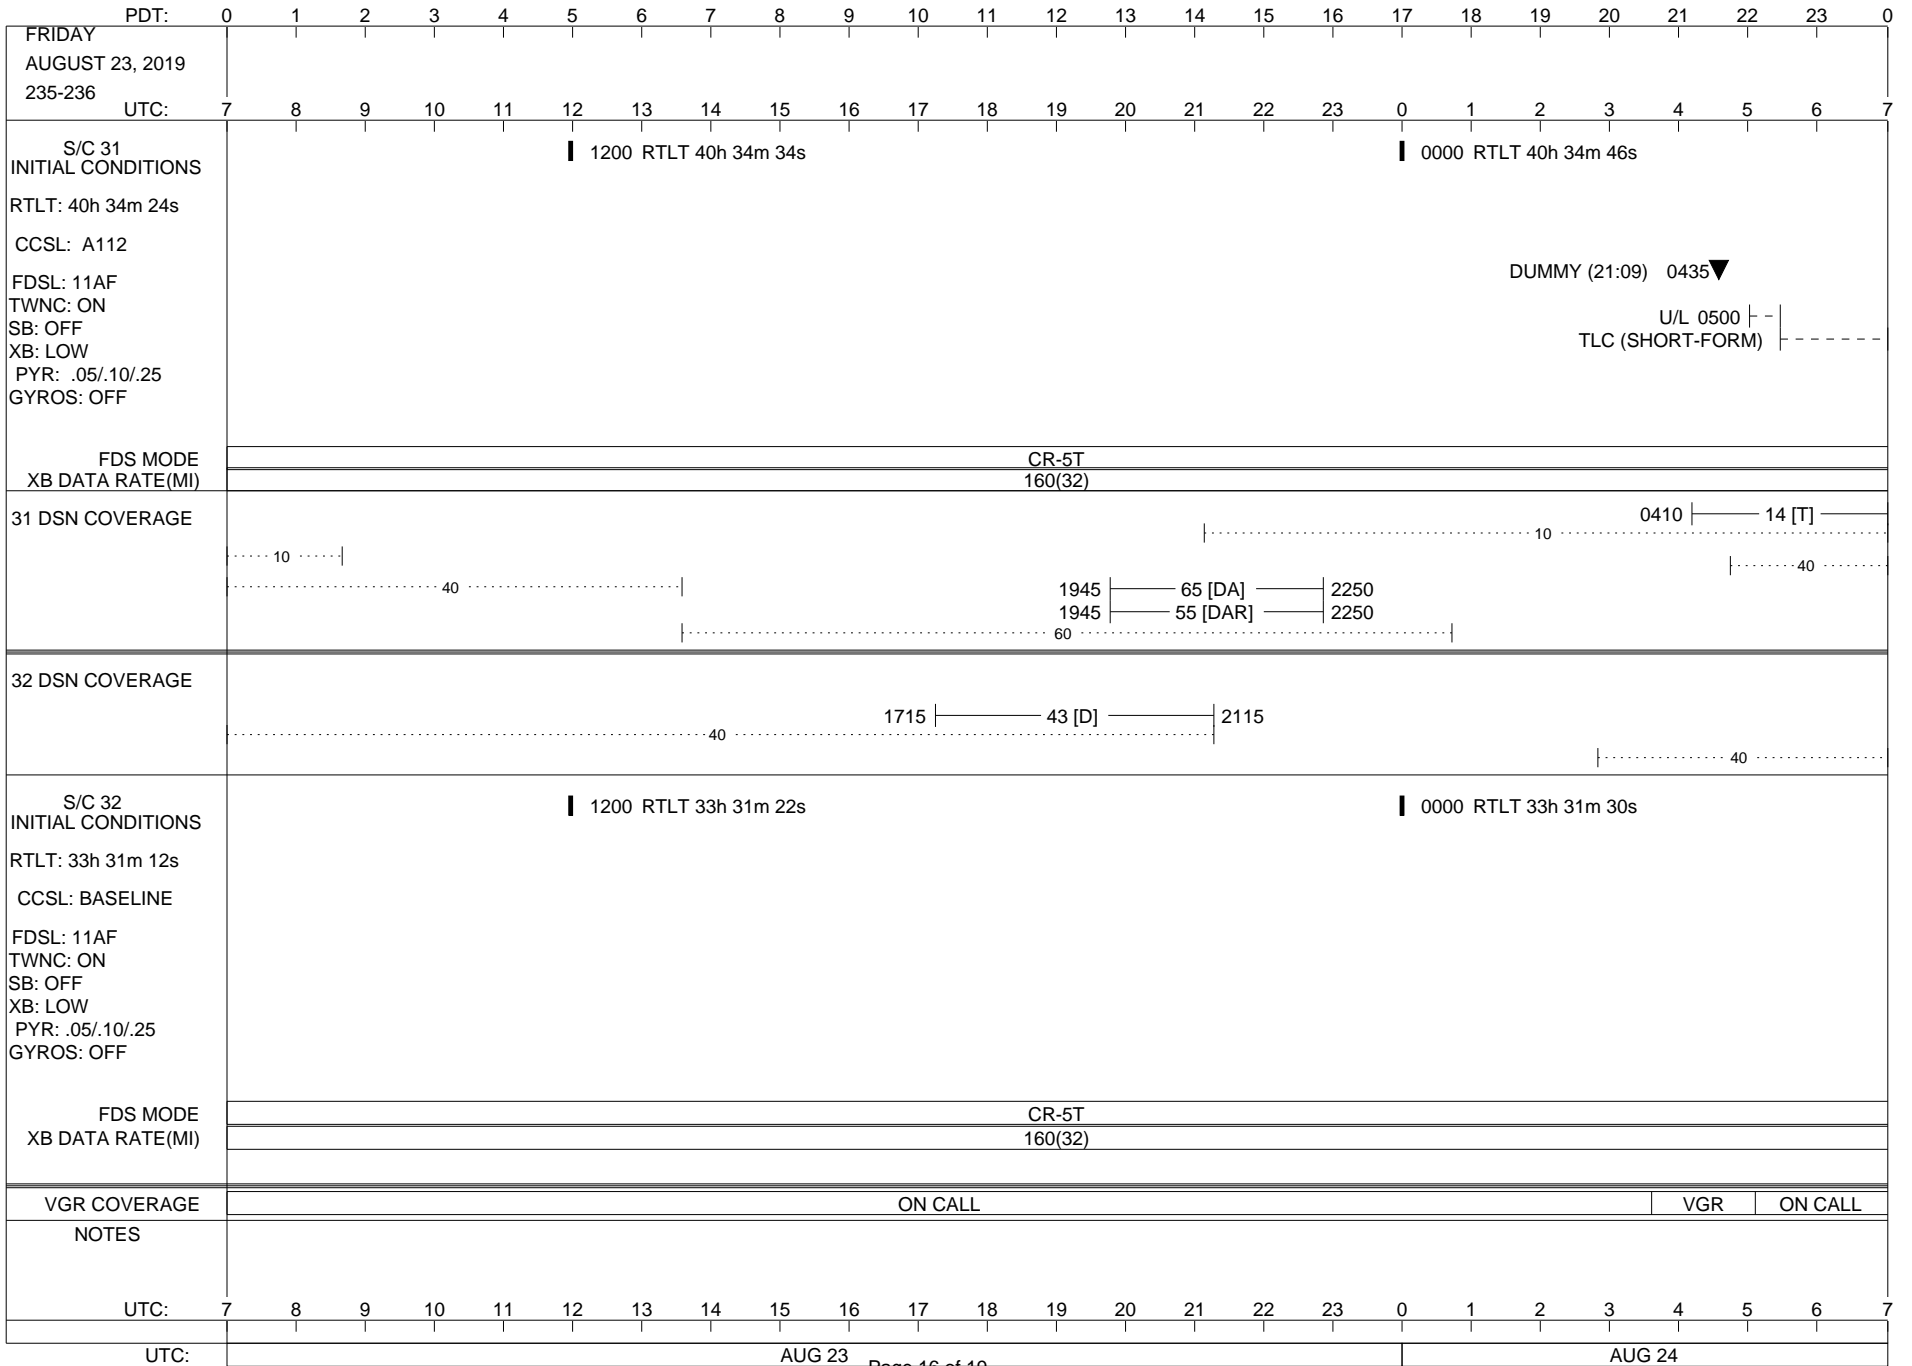

ISSUE DATE: 08/14/19 11:34