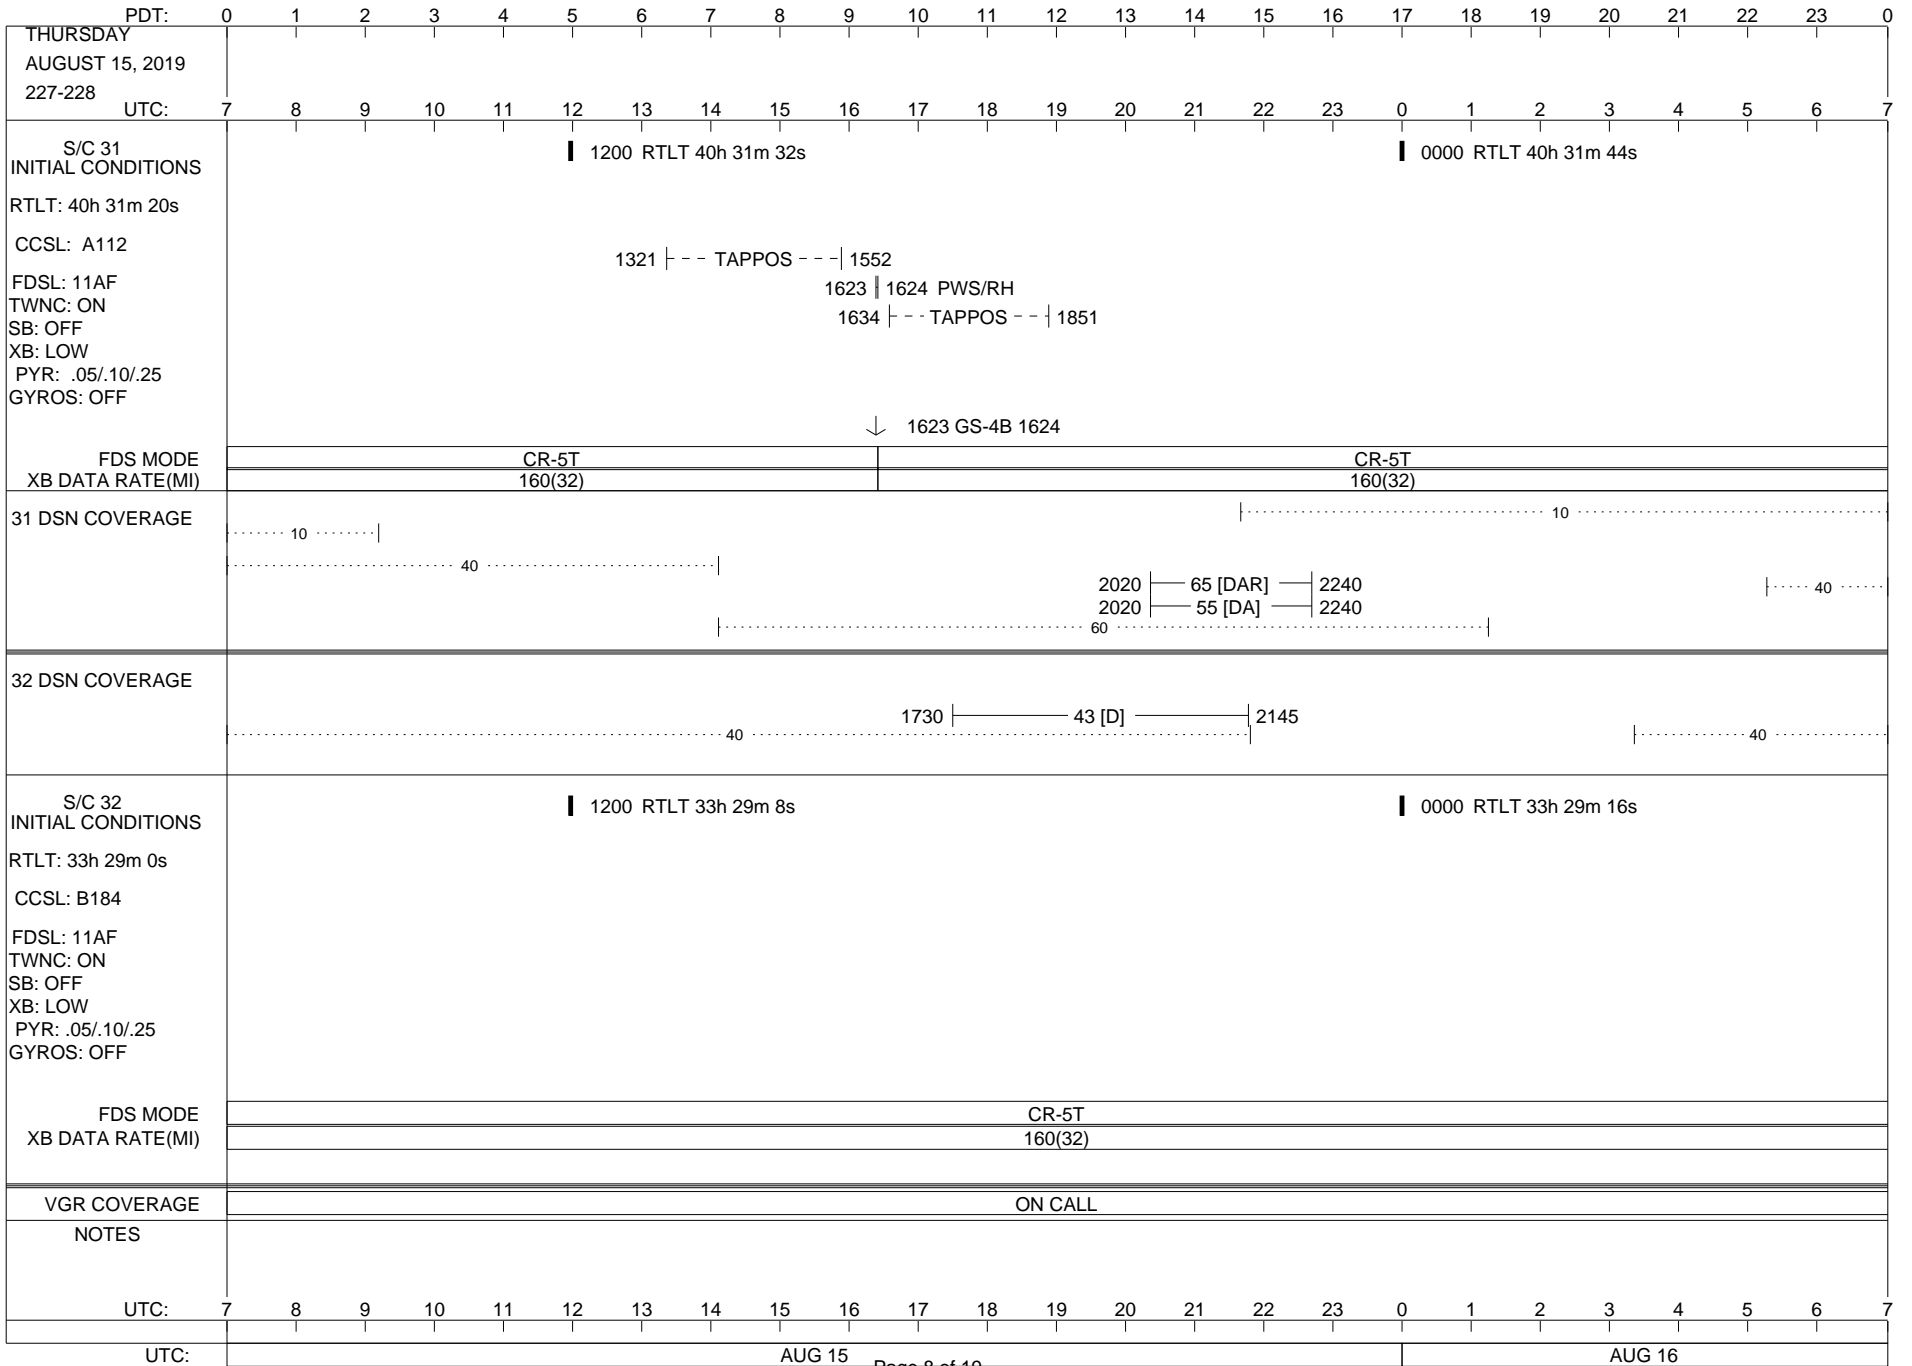

ISSUE DATE: 08/14/19 11:34