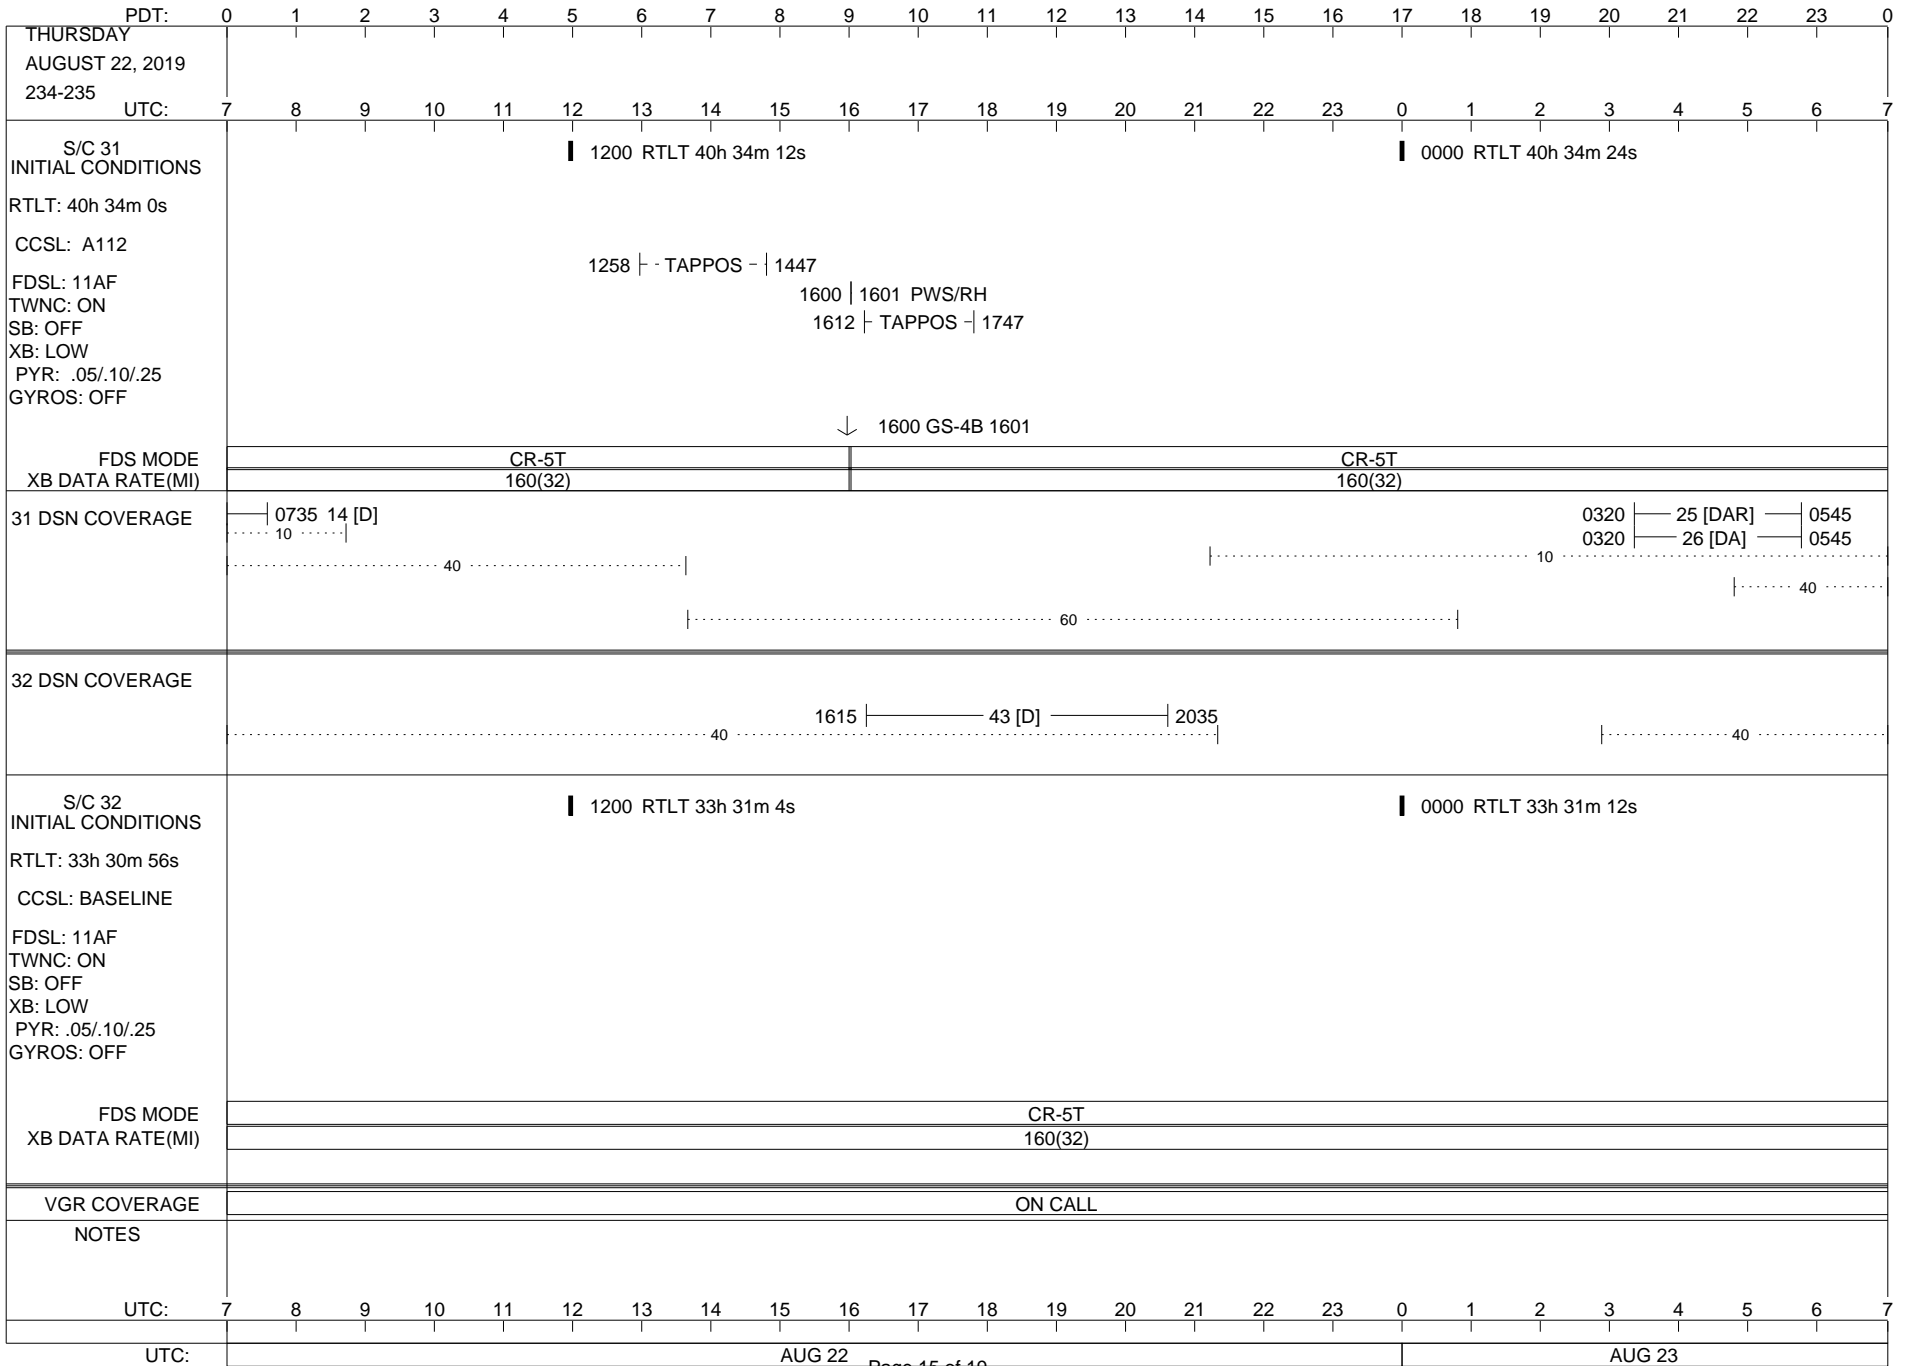

ISSUE DATE: 08/14/19 11:34