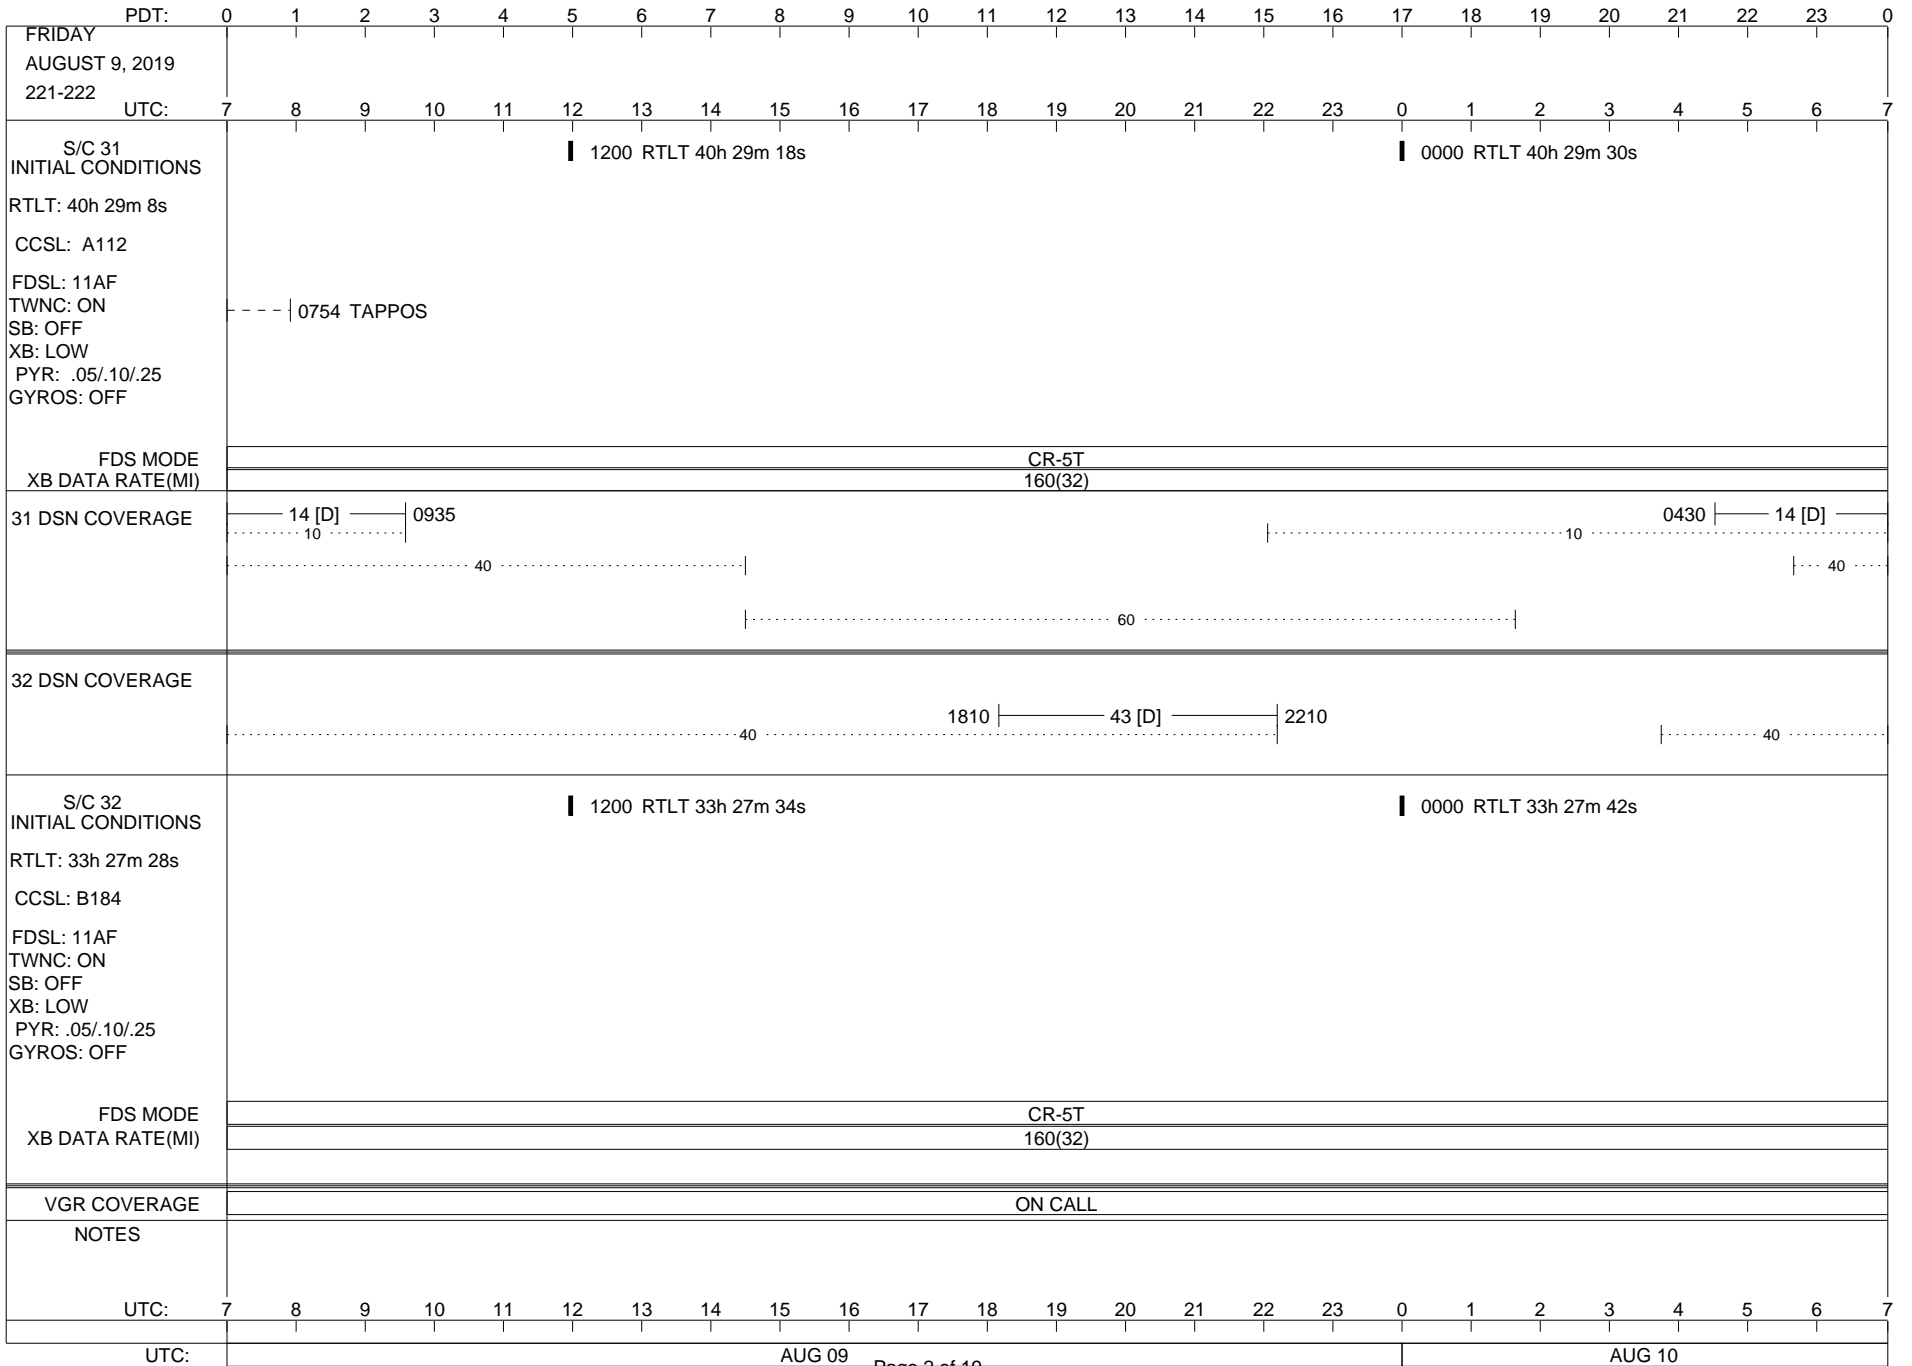

VOYAGER

Space Flight Operations Schedule (SFOS)

Issue Date: August 6, 2019

For the Period: 08/08/19 to 08/26/19 (19/220 – 19/238)

Posted at <https://voyager.jpl.nasa.gov/mission/status/>

LEGEND:

- ▽ = R/T Command (Last chance or Contingency)
- ▼ = R/T Command (Scheduled)
- * = Result of R/T Command
- n = (where n = 1,2,3 ..) Special Note, see bottom of page
- A = Arrayed station
- B = BLF
- D = Downlink only pass
- H = High Power Transmitter
- R = Array Reference Antenna
- T = TLC Uplink
- U = Uplink only pass
- [o] = Ramp-through

02/27/19

ISSUE DATE: 08/14/19 11:34

ISSUE DATE: 08/14/19 11:34

ISSUE DATE: 08/14/19 11:34

PDT:	0	1	2	3	4	5	6	7	8	9	10	11	12	13	14	15	16	17	18	19	20	21	22	23	0	
SATURDAY AUGUST 10, 2019 222-223																										
UTC:	7	8	9	10	11	12	13	14	15	16	17	18	19	20	21	22	23	0	1	2	3	4	5	6	7	
S/C 31 INITIAL CONDITIONS RTLT: 40h 29m 30s CCSL: A112 FDSL: 11AF TWNC: ON SB: OFF XB: LOW PYR: .05/.10/.25 GYROS: OFF	1200 RTLT 40h 29m 40s												0000 RTLT 40h 29m 52s													
FDS MODE													CR-5T													
XB DATA RATE(MI)													160(32)													
31 DSN COVERAGE	14 [D] 0930												10													
	10												40													
	40												60													
	40												40													
32 DSN COVERAGE	1645												43 [D] 2045													
	40												40													
S/C 32 INITIAL CONDITIONS RTLT: 33h 27m 42s CCSL: B184 FDSL: 11AF TWNC: ON SB: OFF XB: LOW PYR: .05/.10/.25 GYROS: OFF	1200 RTLT 33h 27m 50s												0000 RTLT 33h 27m 58s													
FDS MODE													CR-5T													
XB DATA RATE(MI)													160(32)													
VGR COVERAGE													ON CALL													
NOTES																										
UTC:	7	8	9	10	11	12	13	14	15	16	17	18	19	20	21	22	23	0	1	2	3	4	5	6	7	
UTC:	AUG 10													AUG 11												