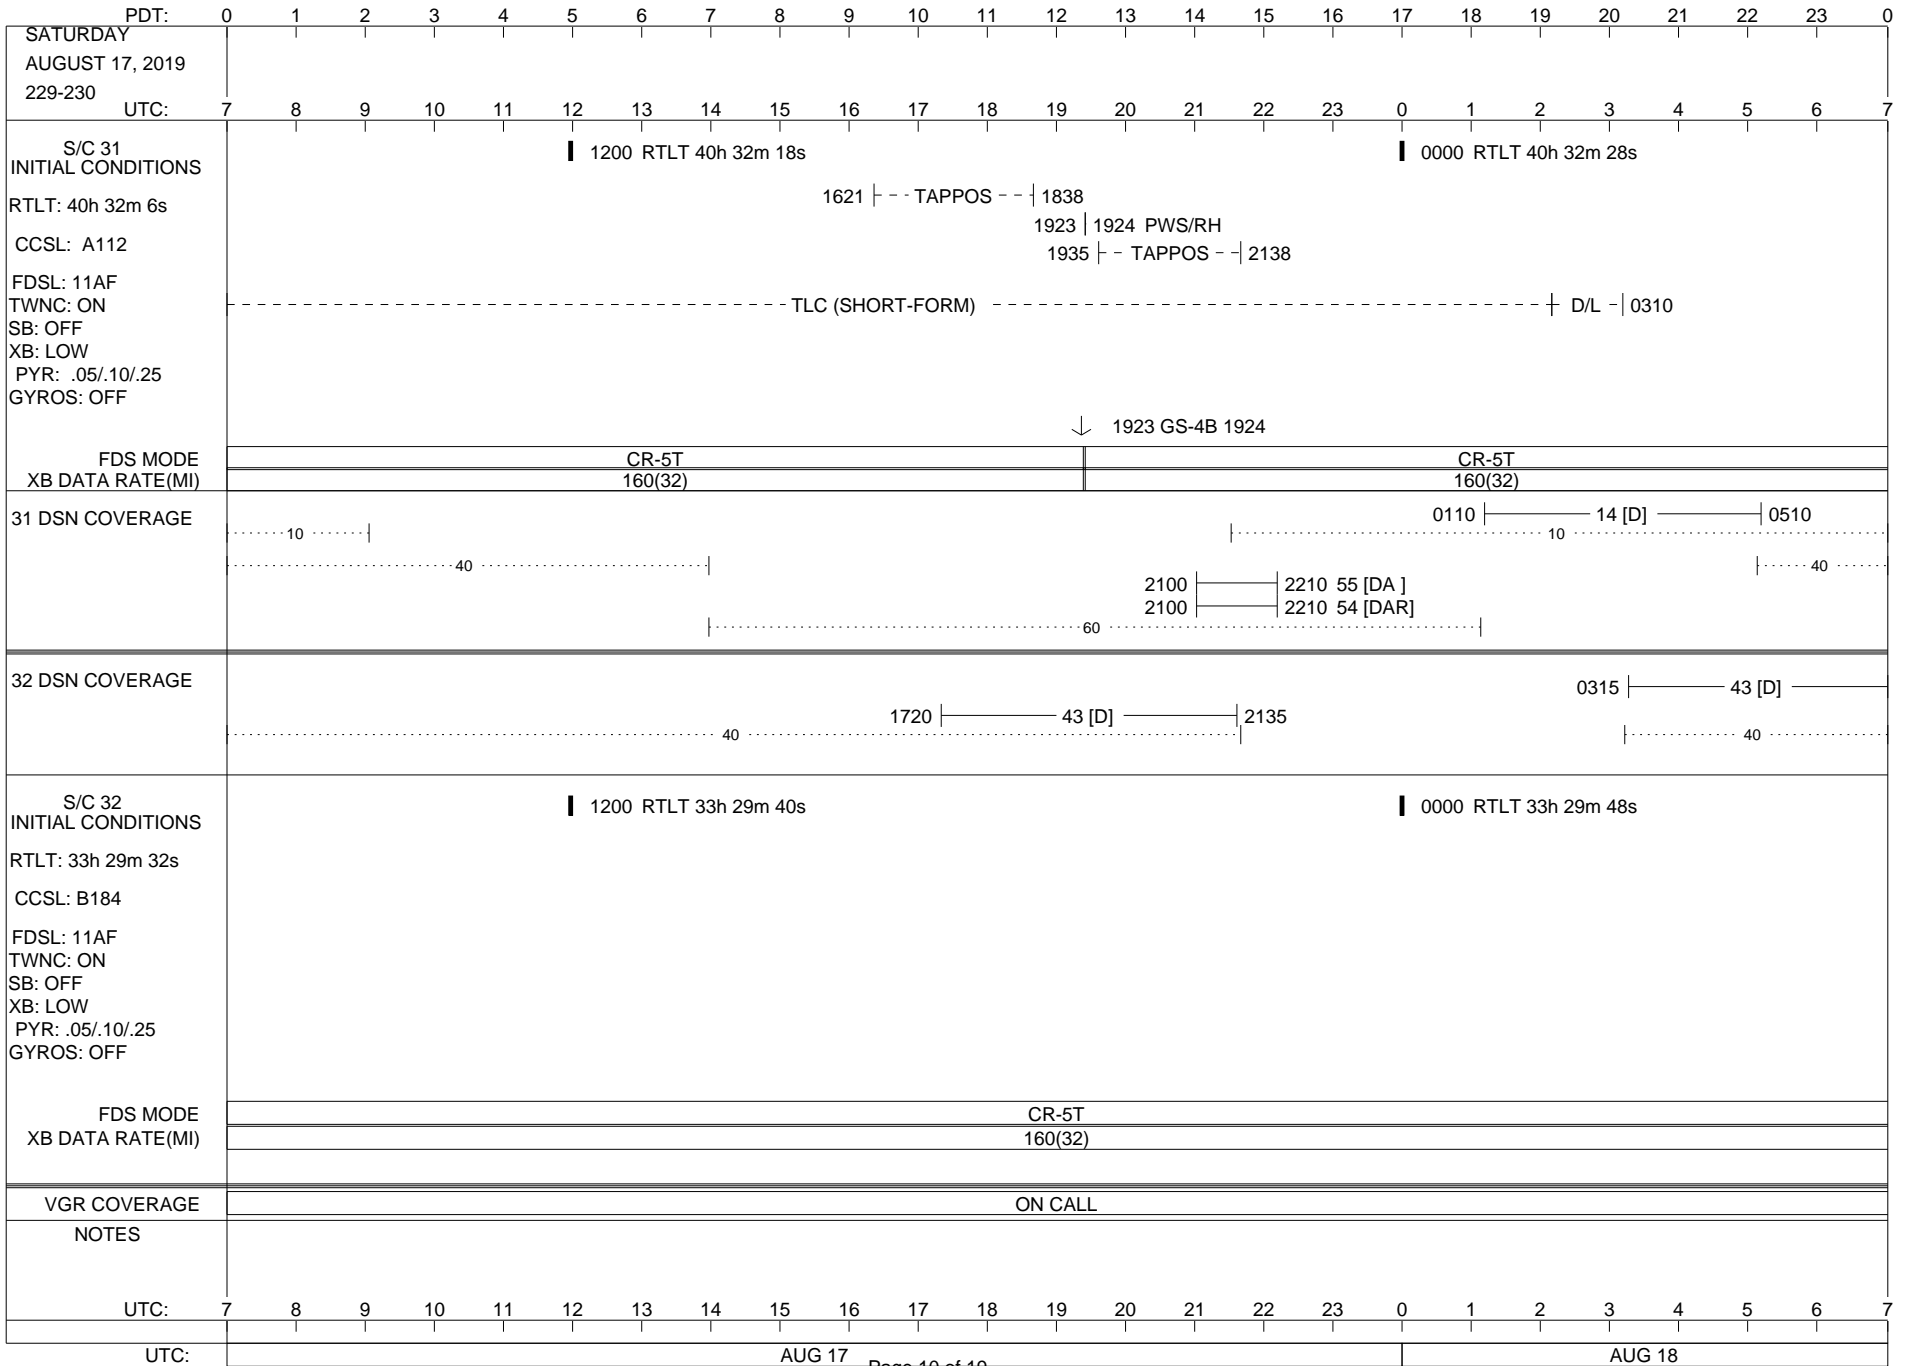

ISSUE DATE: 08/14/19 11:34