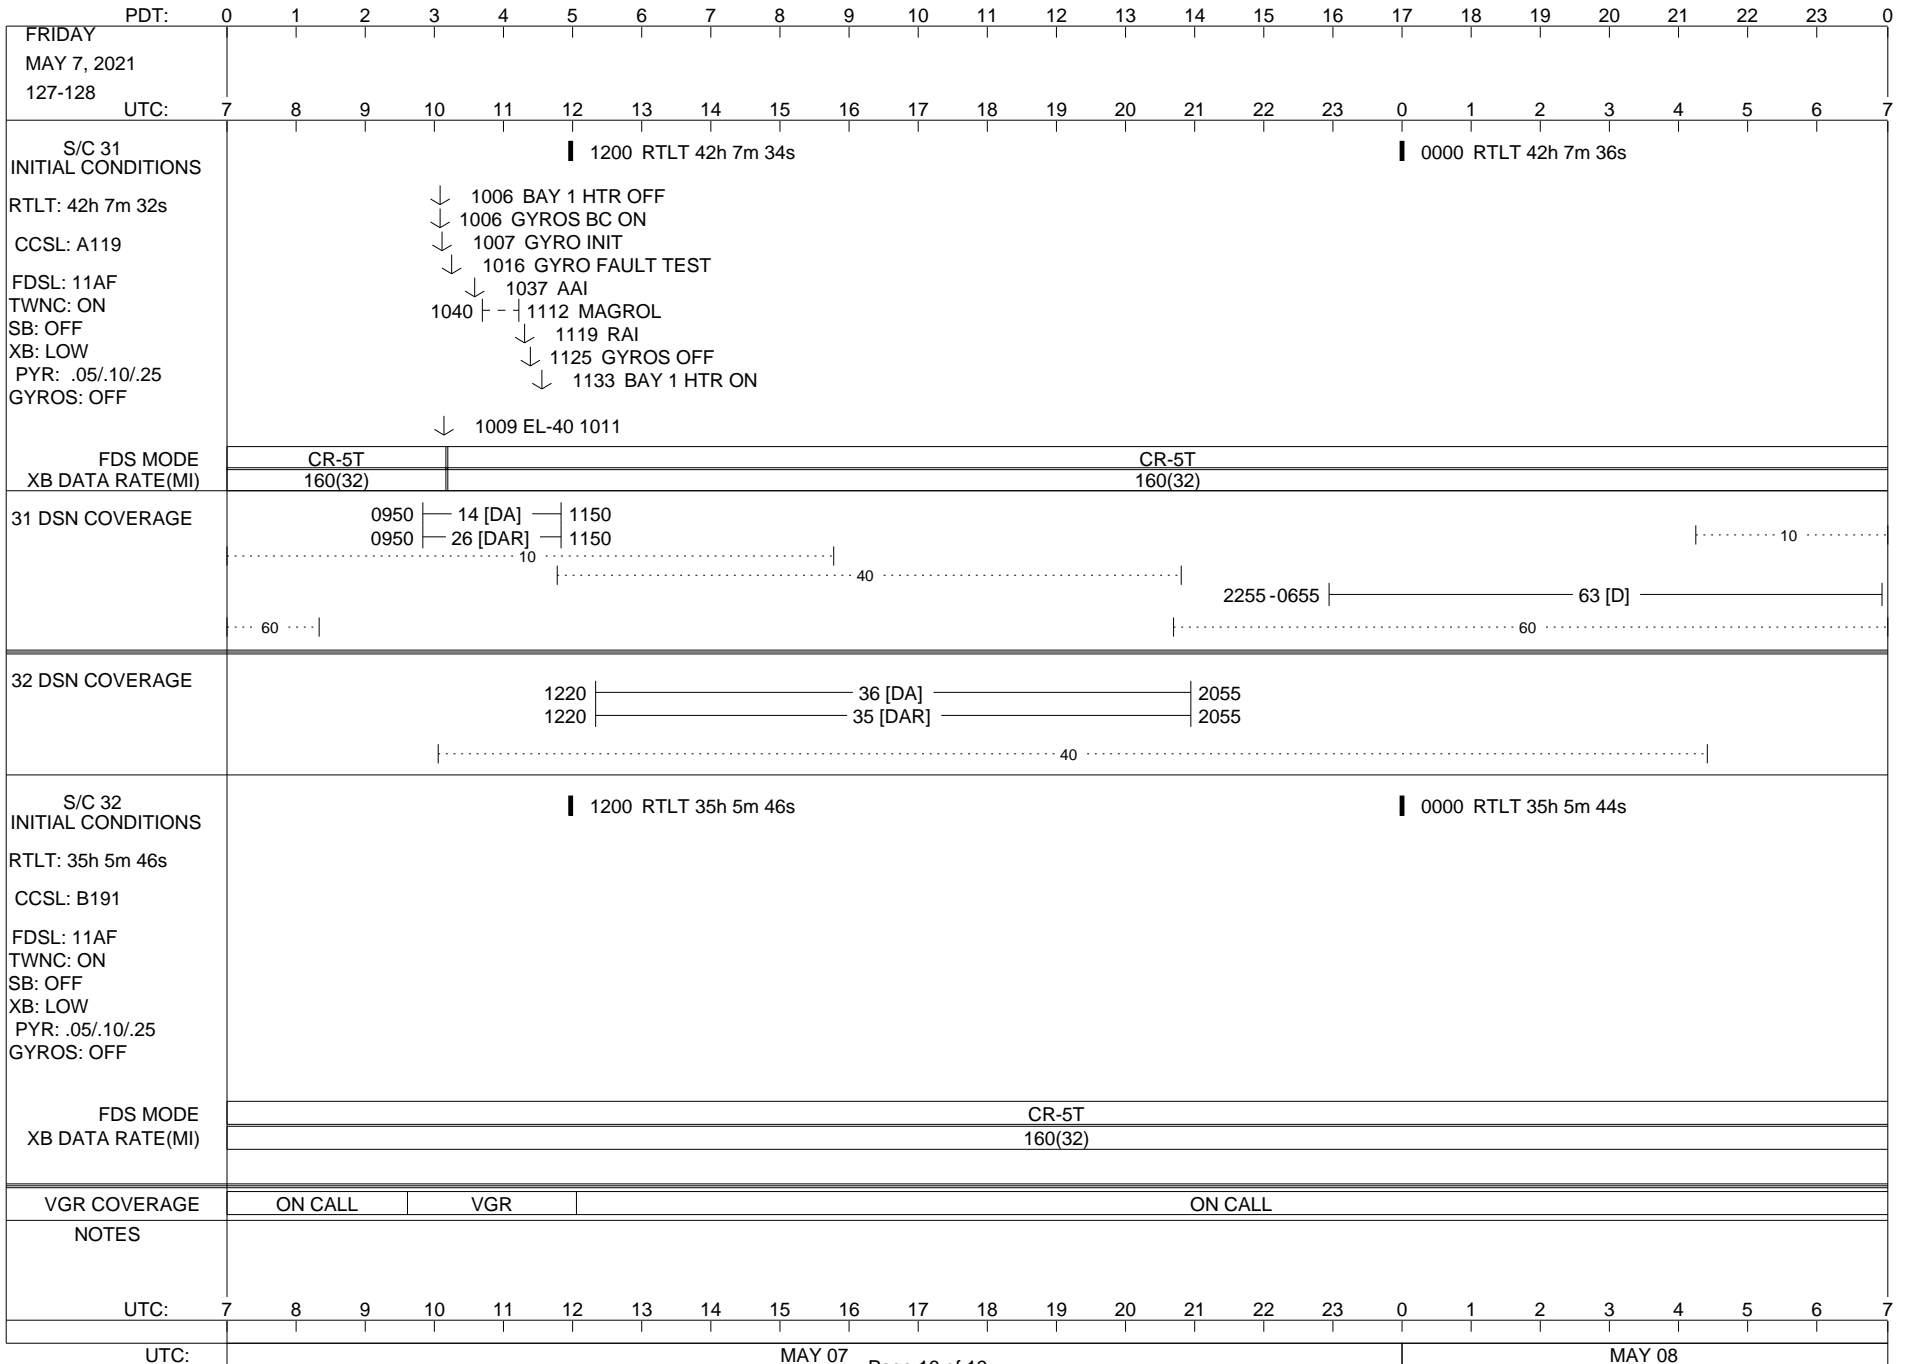

ISSUE DATE: 04/21/21 07:57