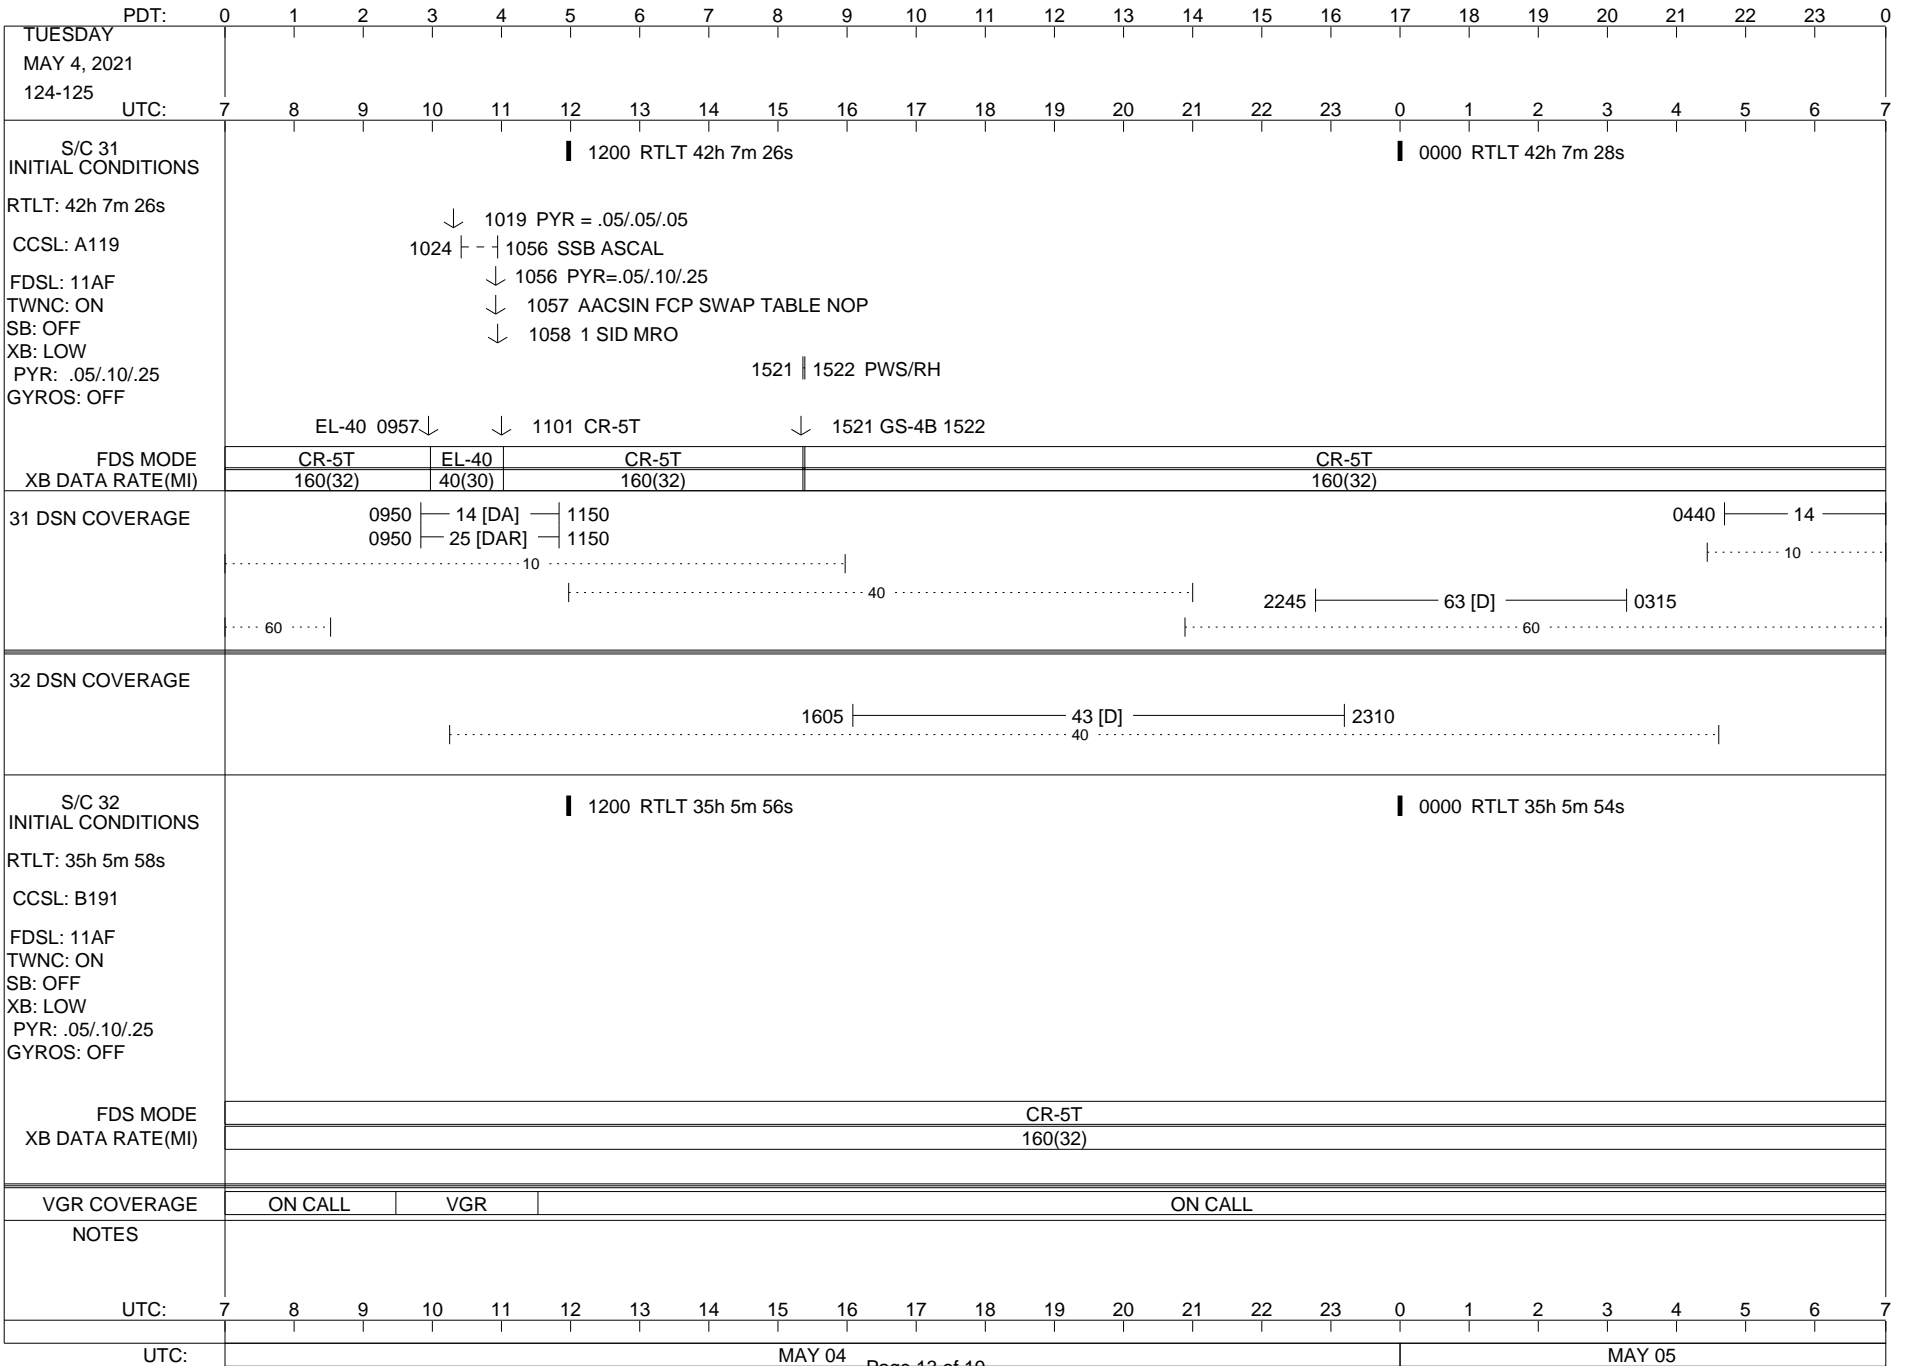

ISSUE DATE: 04/21/21 07:57