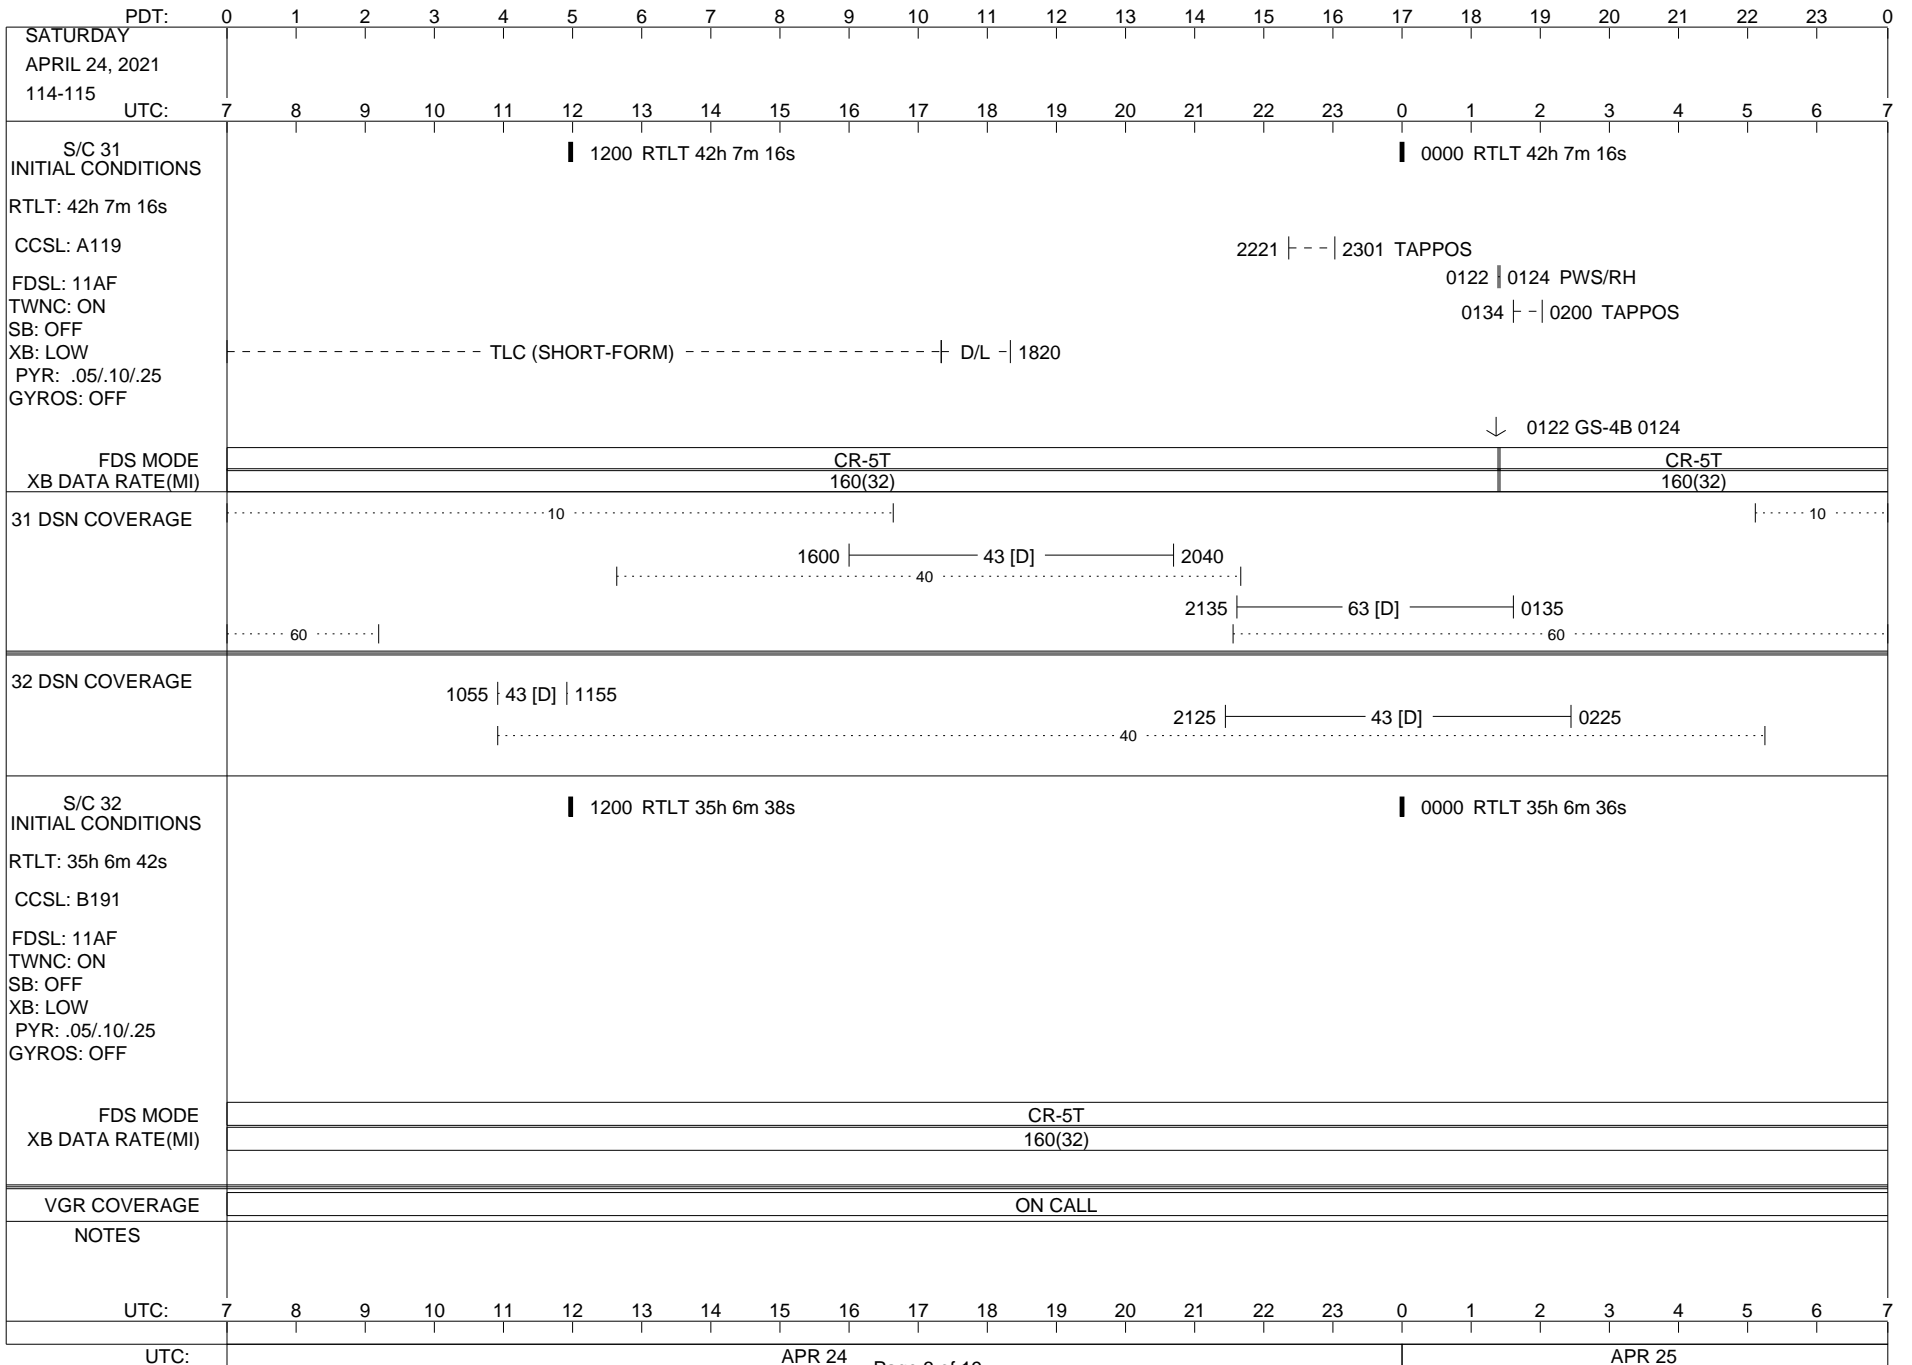

ISSUE DATE: 04/21/21 07:57