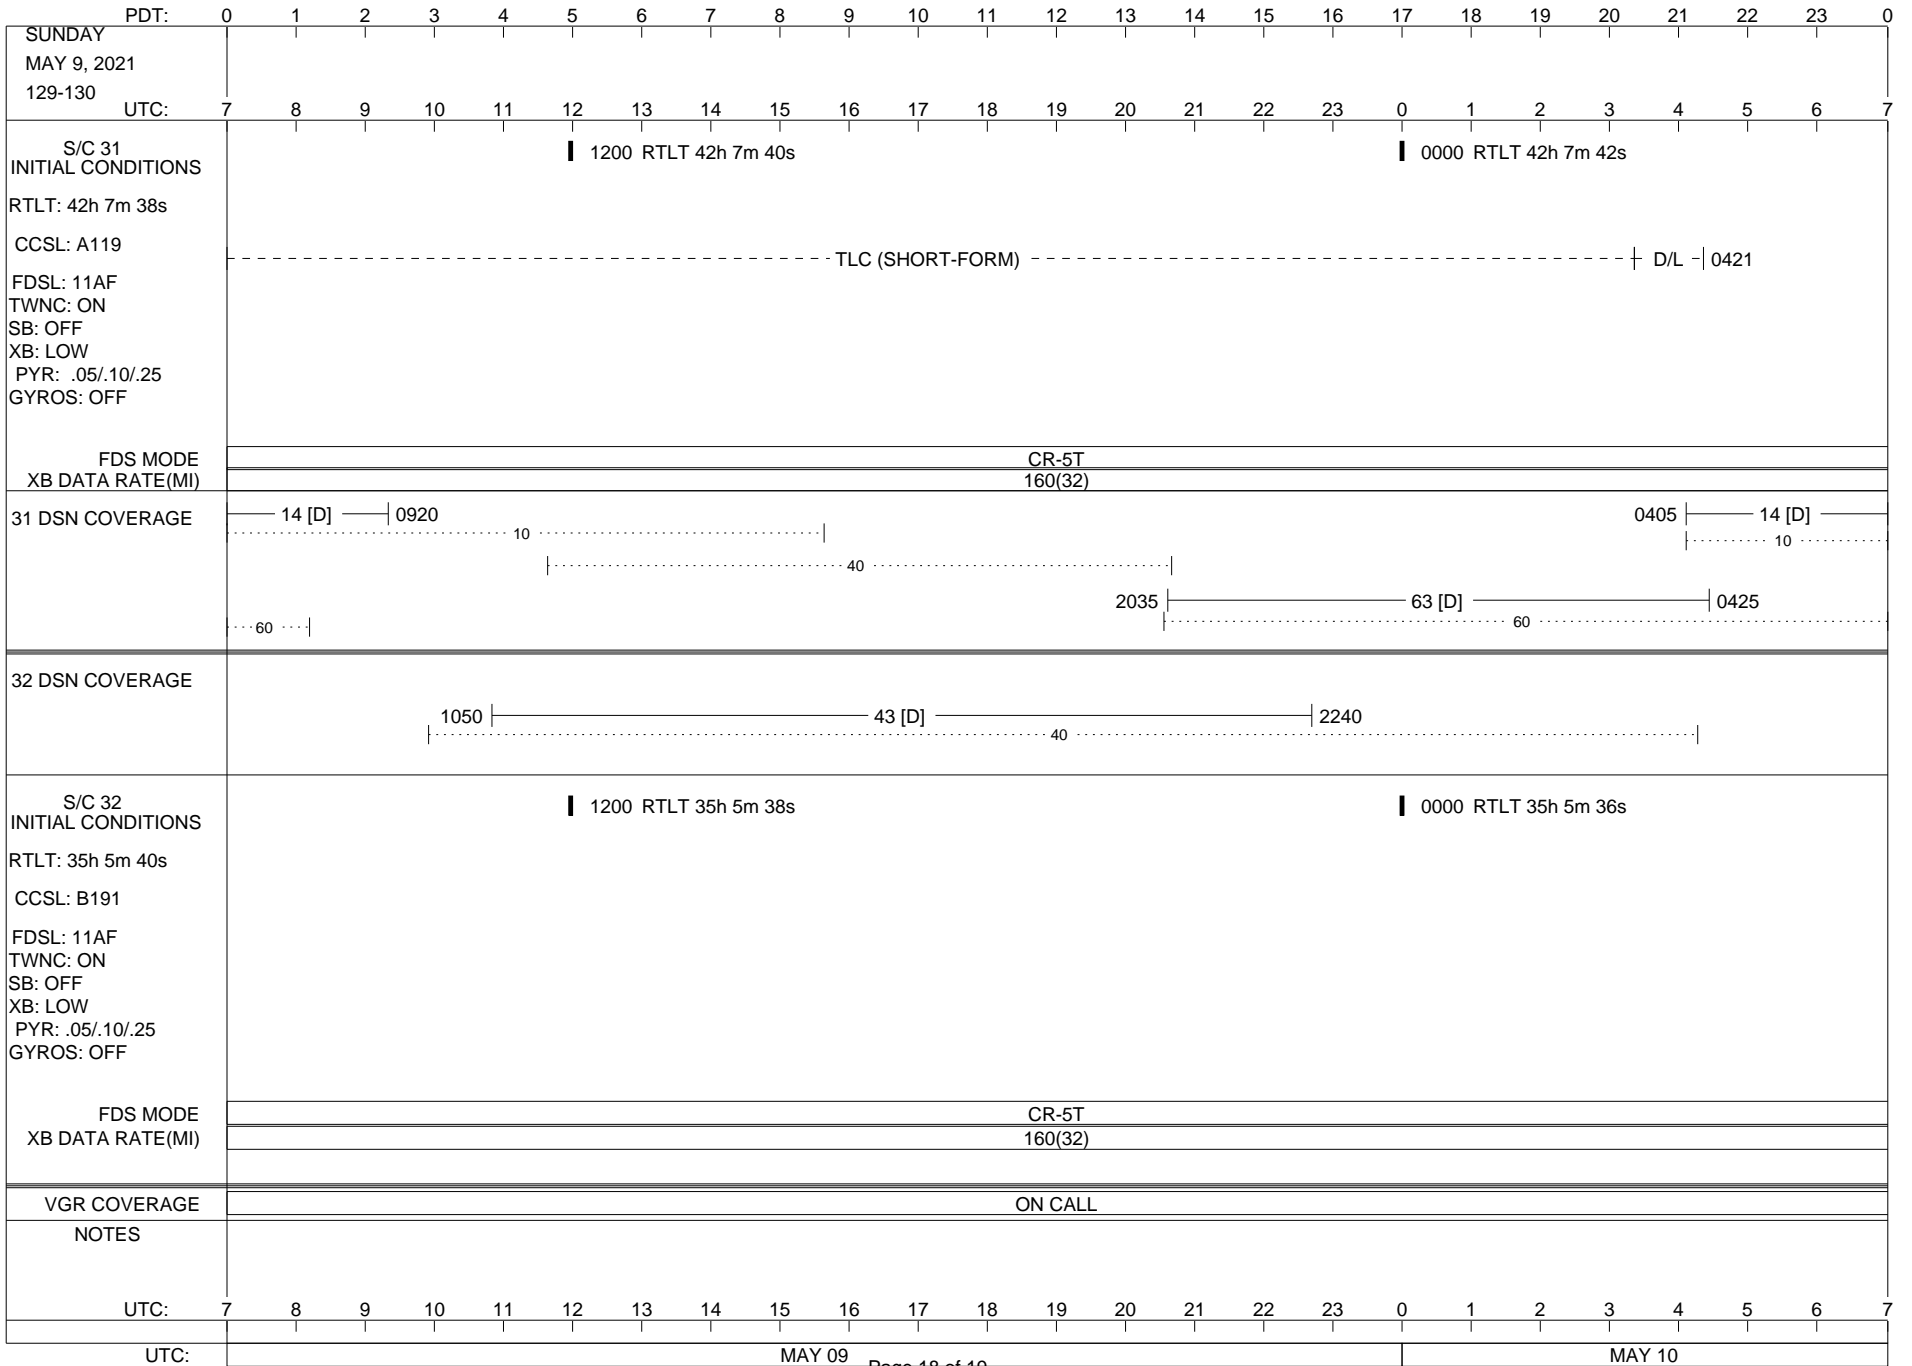

ISSUE DATE: 04/21/21 07:57