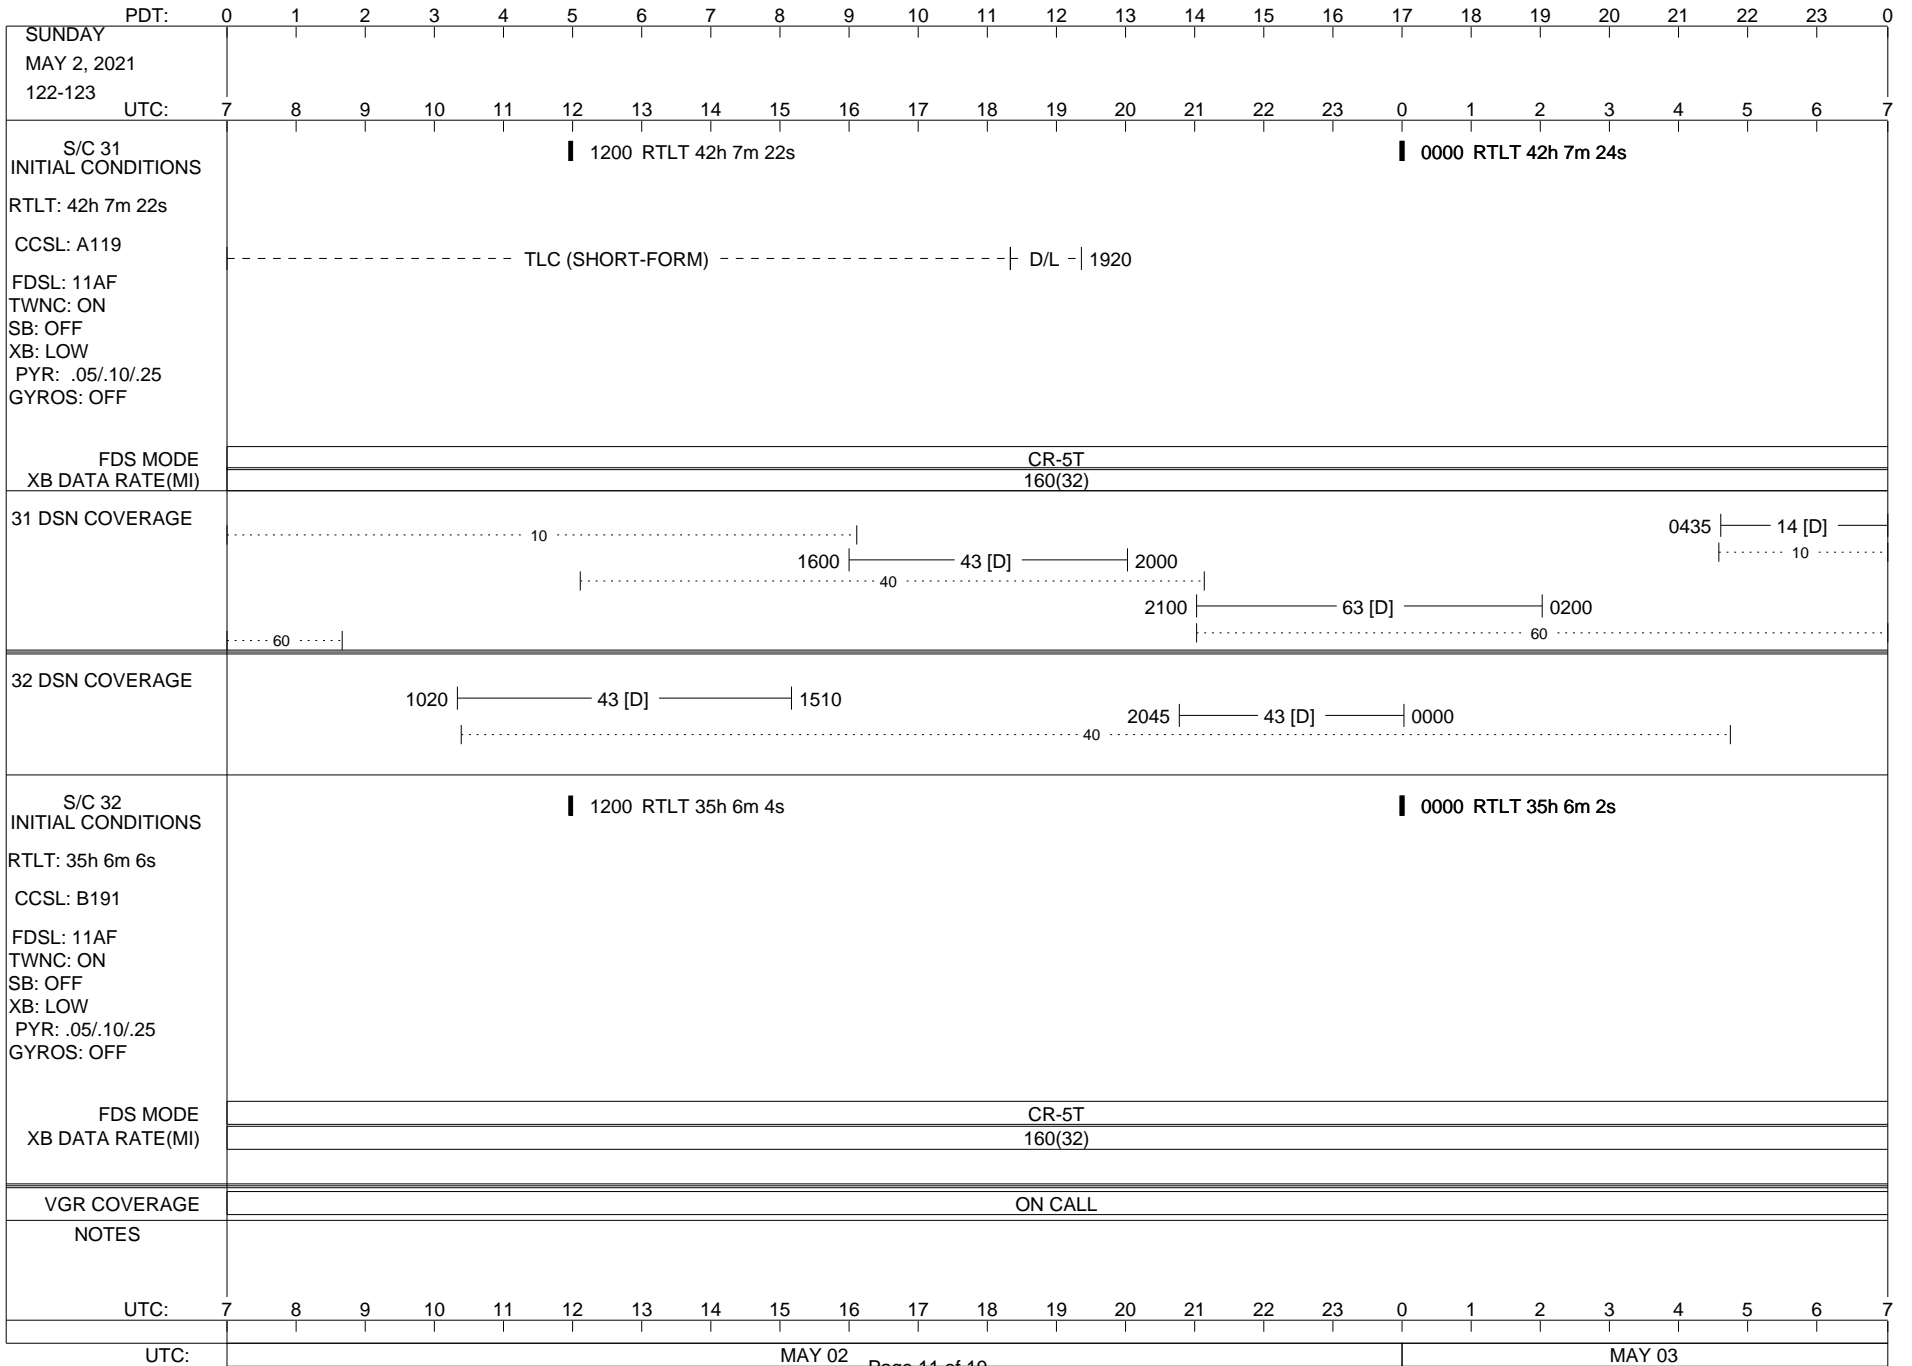

ISSUE DATE: 04/21/21 07:57