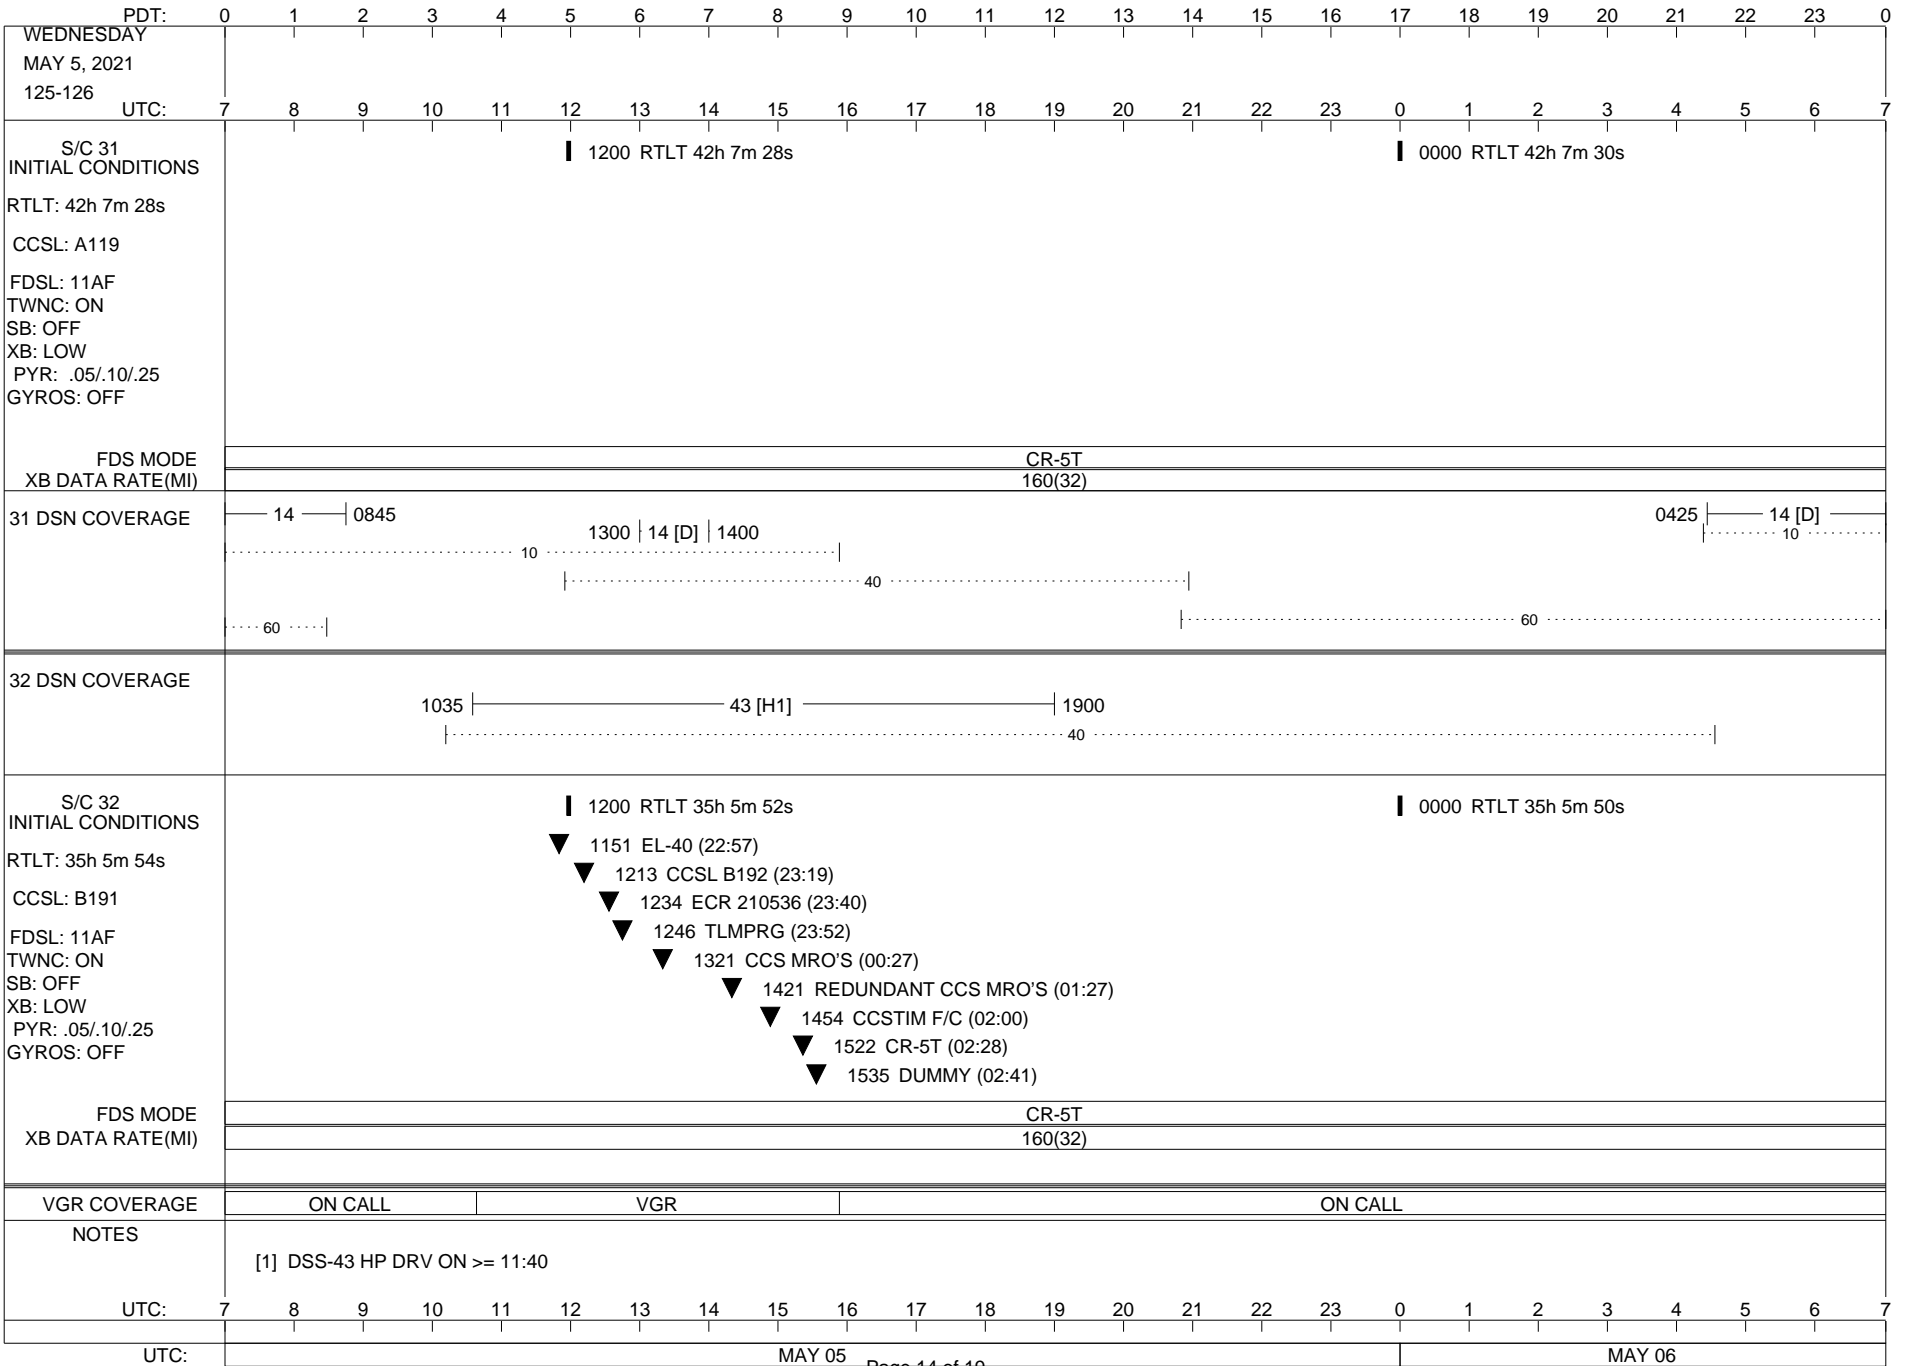

ISSUE DATE: 04/21/21 07:57