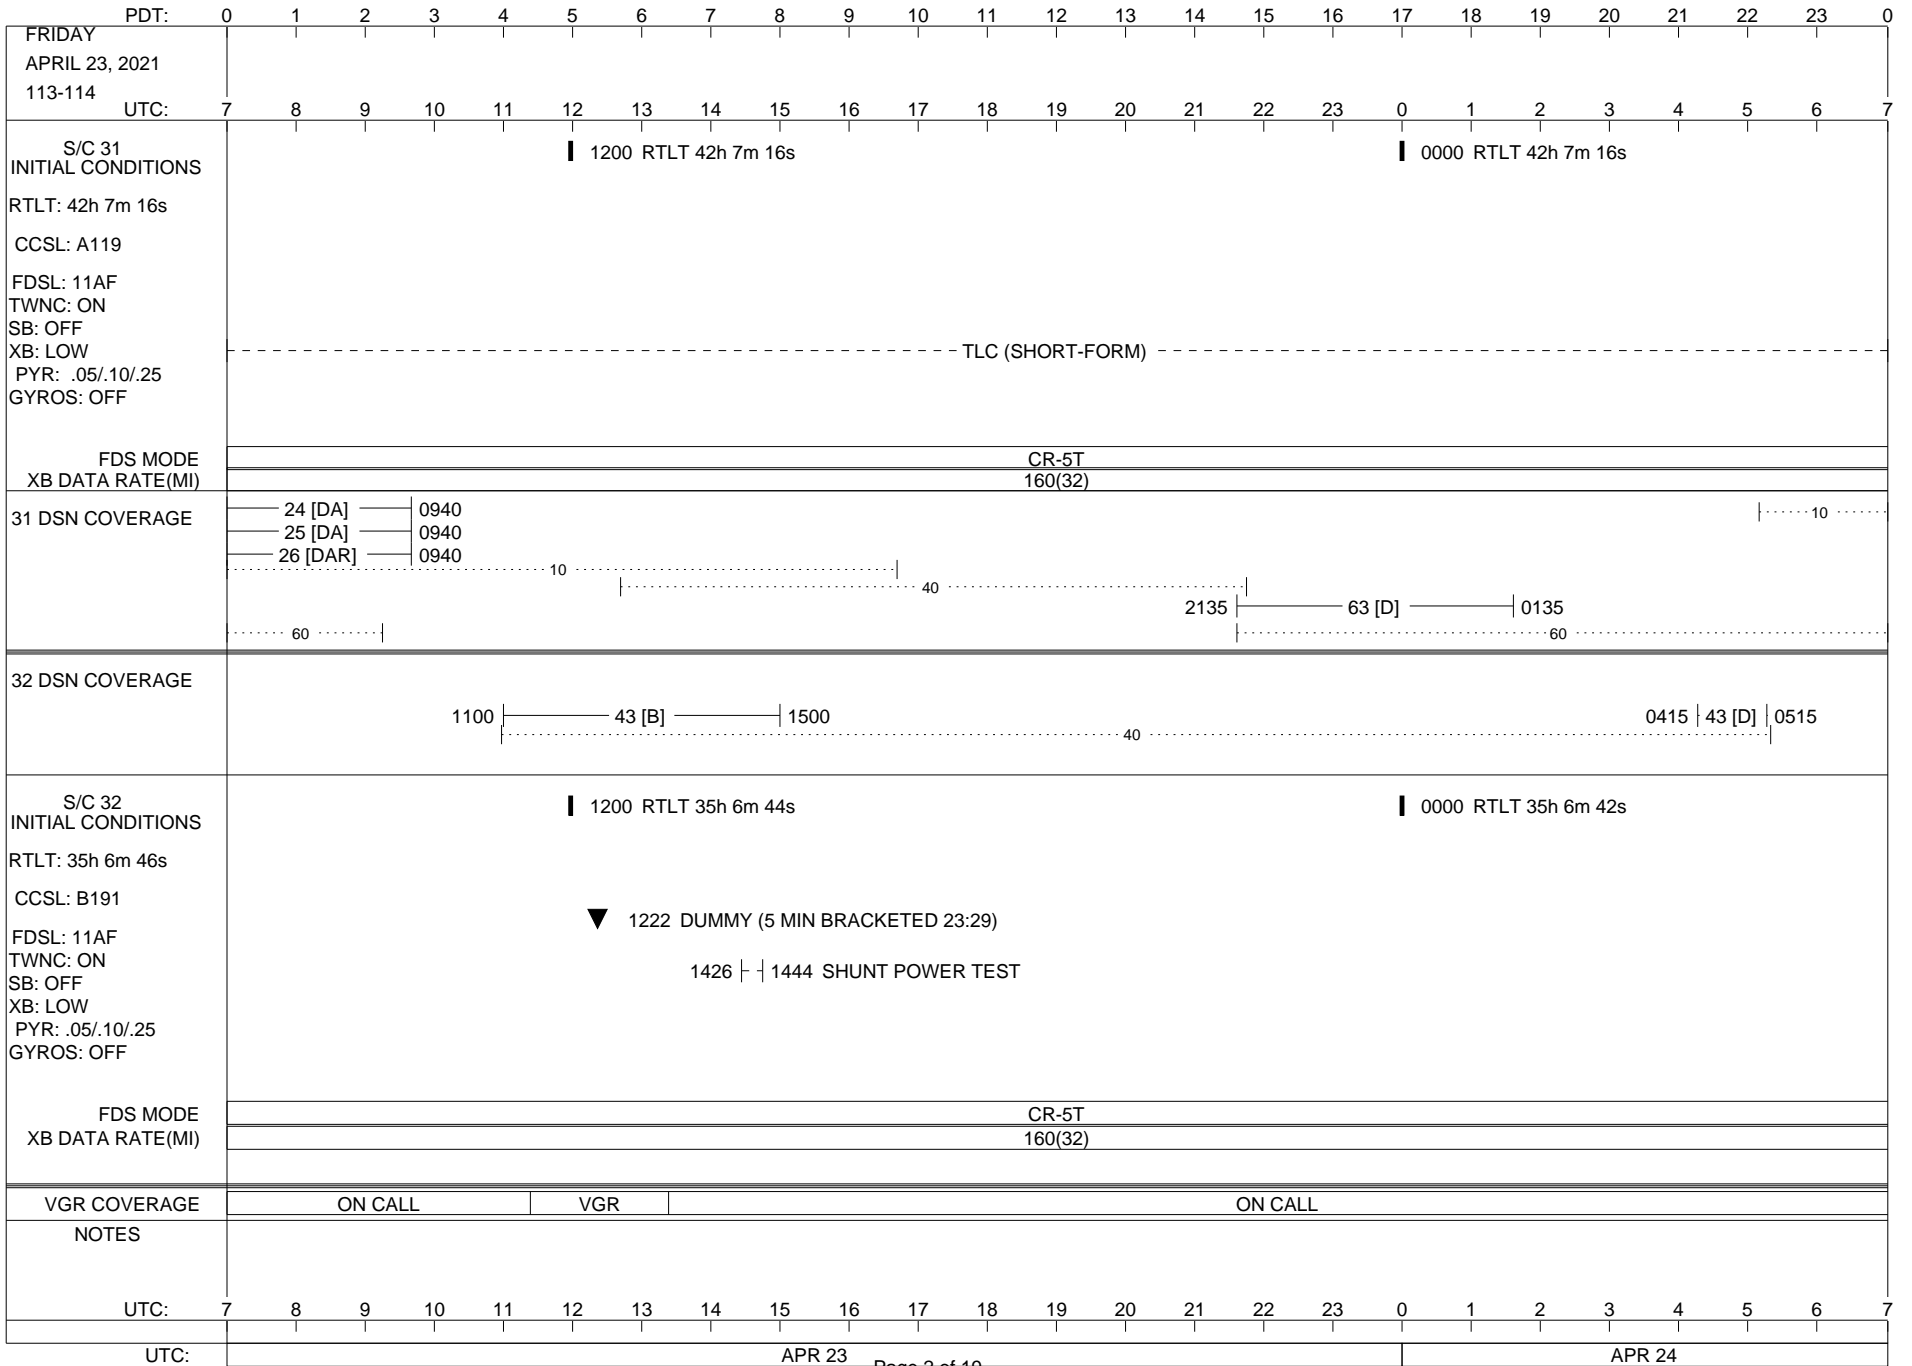

ISSUE DATE: 04/21/21 07:57