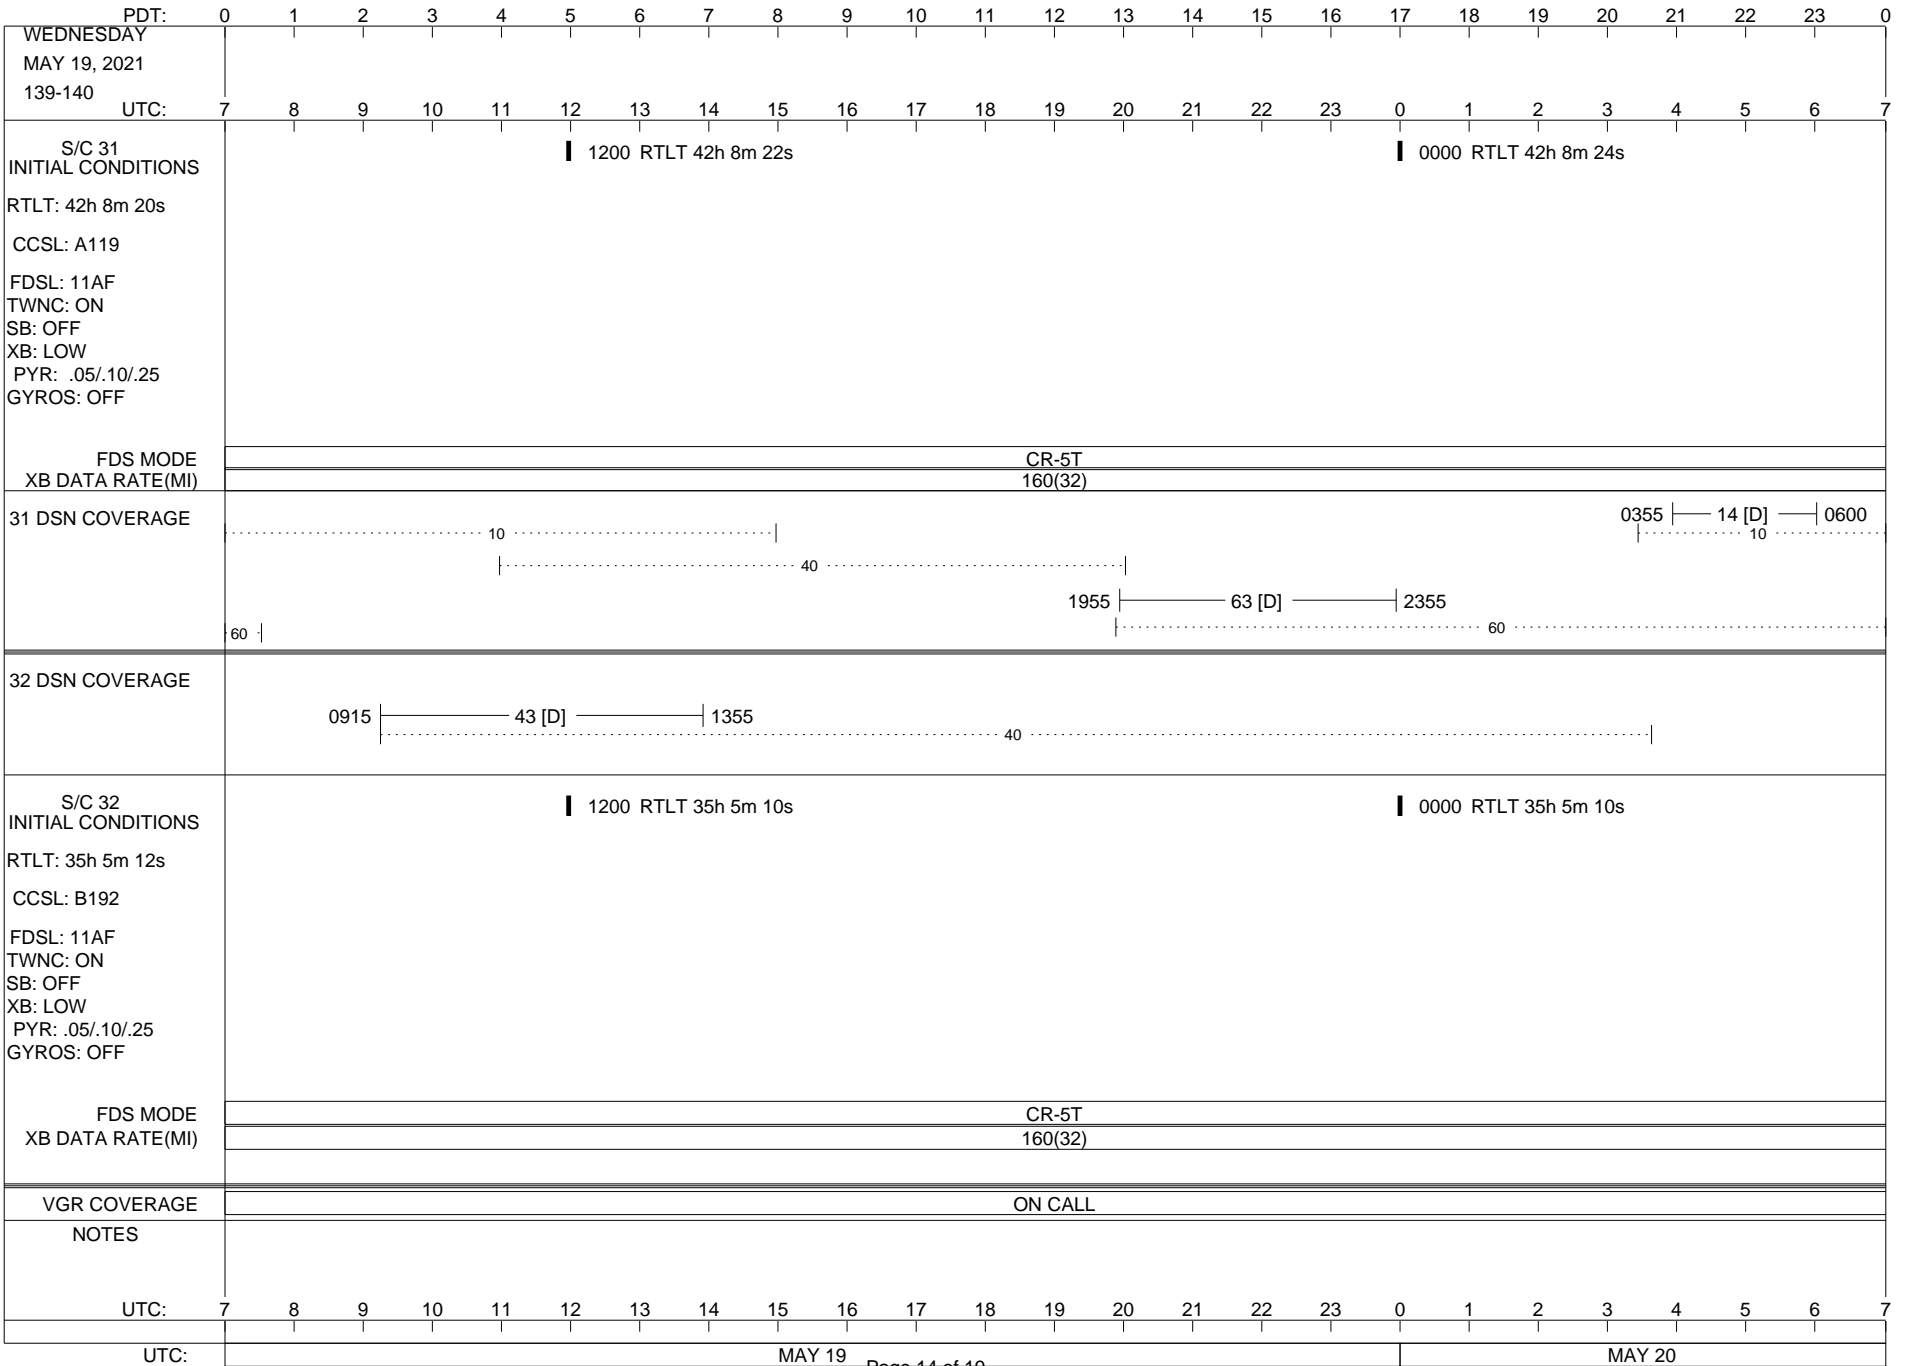

VOYAGER

Space Flight Operations Schedule (SFOS)

Issue Date: May 4, 2021

For the Period: 05/06/21 to 05/24/21 (21/119 – 21/137)

Posted at <https://voyager.jpl.nasa.gov/mission/status/>

LEGEND:

- ▽ = R/T Command (Last chance or Contingency)
- ▼ = R/T Command (Scheduled)
- * = Result of R/T Command
- n = (where n = 1,2,3 ..) Special Note, see bottom of page
- A = Arrayed station
- B = BLF
- D = Downlink only pass
- H = High Power Transmitter
- R = Array Reference Antenna
- T = TLC Uplink
- U = Uplink only pass
- [o] = Ramp-through

ISSUE DATE: 05/04/21 13:56

ISSUE DATE: 05/04/21 13:56

ISSUE DATE: 05/04/21 13:56

ISSUE DATE: 05/04/21 13:56

ISSUE DATE: 05/04/21 13:56

PDT:	0	1	2	3	4	5	6	7	8	9	10	11	12	13	14	15	16	17	18	19	20	21	22	23	0	
FRIDAY MAY 21, 2021 141-142																										
UTC:	7	8	9	10	11	12	13	14	15	16	17	18	19	20	21	22	23	0	1	2	3	4	5	6	7	
S/C 31 INITIAL CONDITIONS RTLT: 42h 8m 30s CCSL: A119 FDSL: 11AF TWNC: ON SB: OFF XB: LOW PYR: .05/.10/.25 GYROS: OFF	1200 RTLT 42h 8m 32s												0000 RTLT 42h 8m 36s													
FDS MODE XB DATA RATE(MI)													CR-5T 160(32)													
31 DSN COVERAGE	14 [D] 082540..... 60.....												0335 -----14 [T]----- -----10----- 2015 -----63 [D]----- 0015 -----60-----													
32 DSN COVERAGE	0910 -----43 [D]----- 1345 -----40-----												2225 -----43 [D]----- 0330 -----40-----													
S/C 32 INITIAL CONDITIONS RTLT: 35h 5m 8s CCSL: B192 FDSL: 11AF TWNC: ON SB: OFF XB: LOW PYR: .05/.10/.25 GYROS: OFF	1200 RTLT 35h 5m 6s												0000 RTLT 35h 5m 6s													
FDS MODE XB DATA RATE(MI)													CR-5T 160(32)													
VGR COVERAGE	ON CALL																		VGR	ON CALL						
NOTES																										
UTC:	7	8	9	10	11	12	13	14	15	16	17	18	19	20	21	22	23	0	1	2	3	4	5	6	7	
UTC:	MAY 21																		MAY 22							