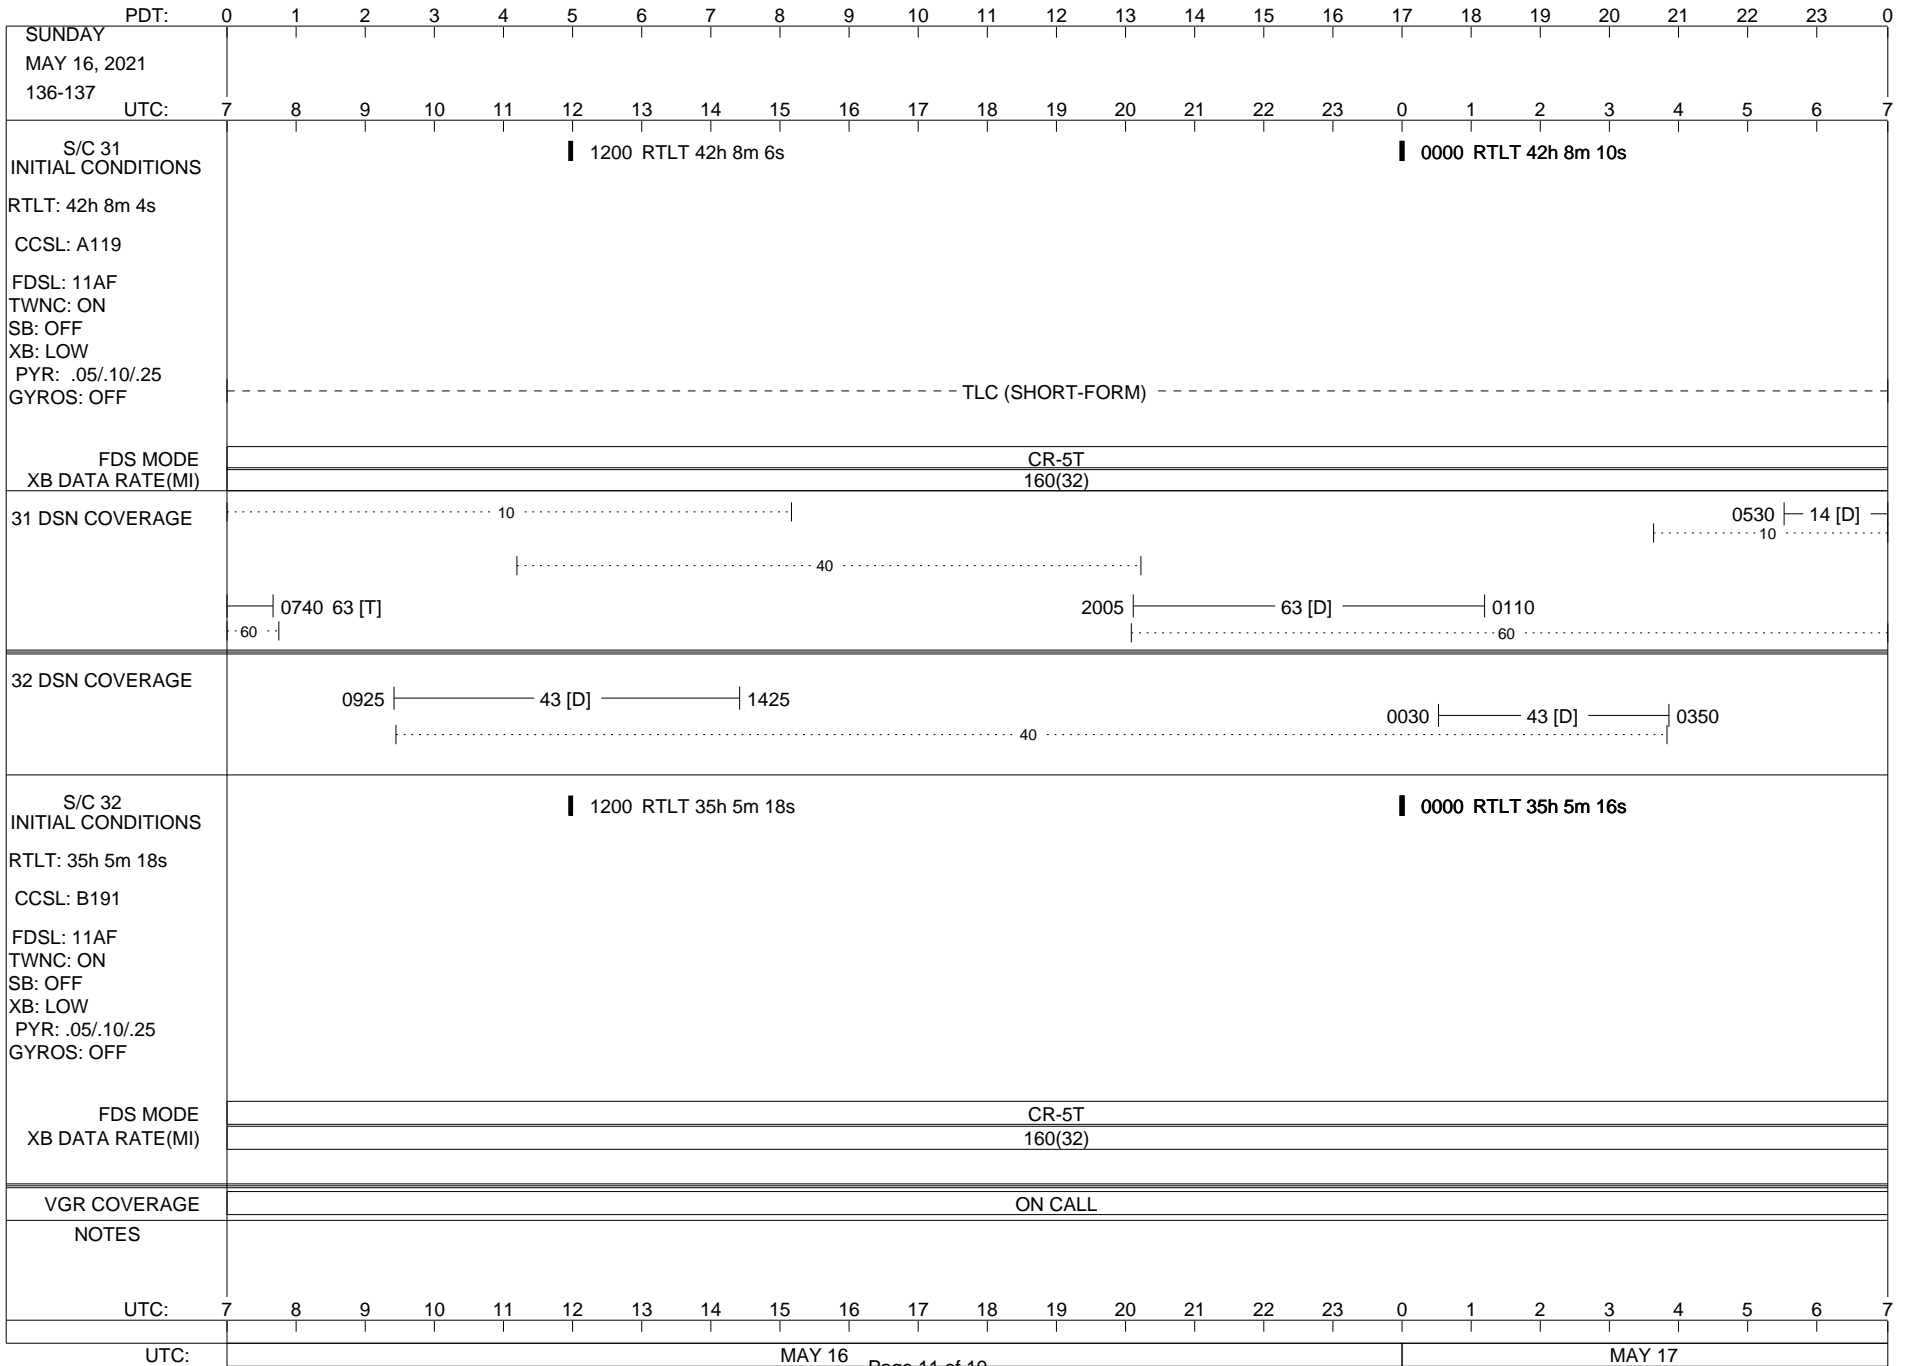

ISSUE DATE: 05/04/21 13:56