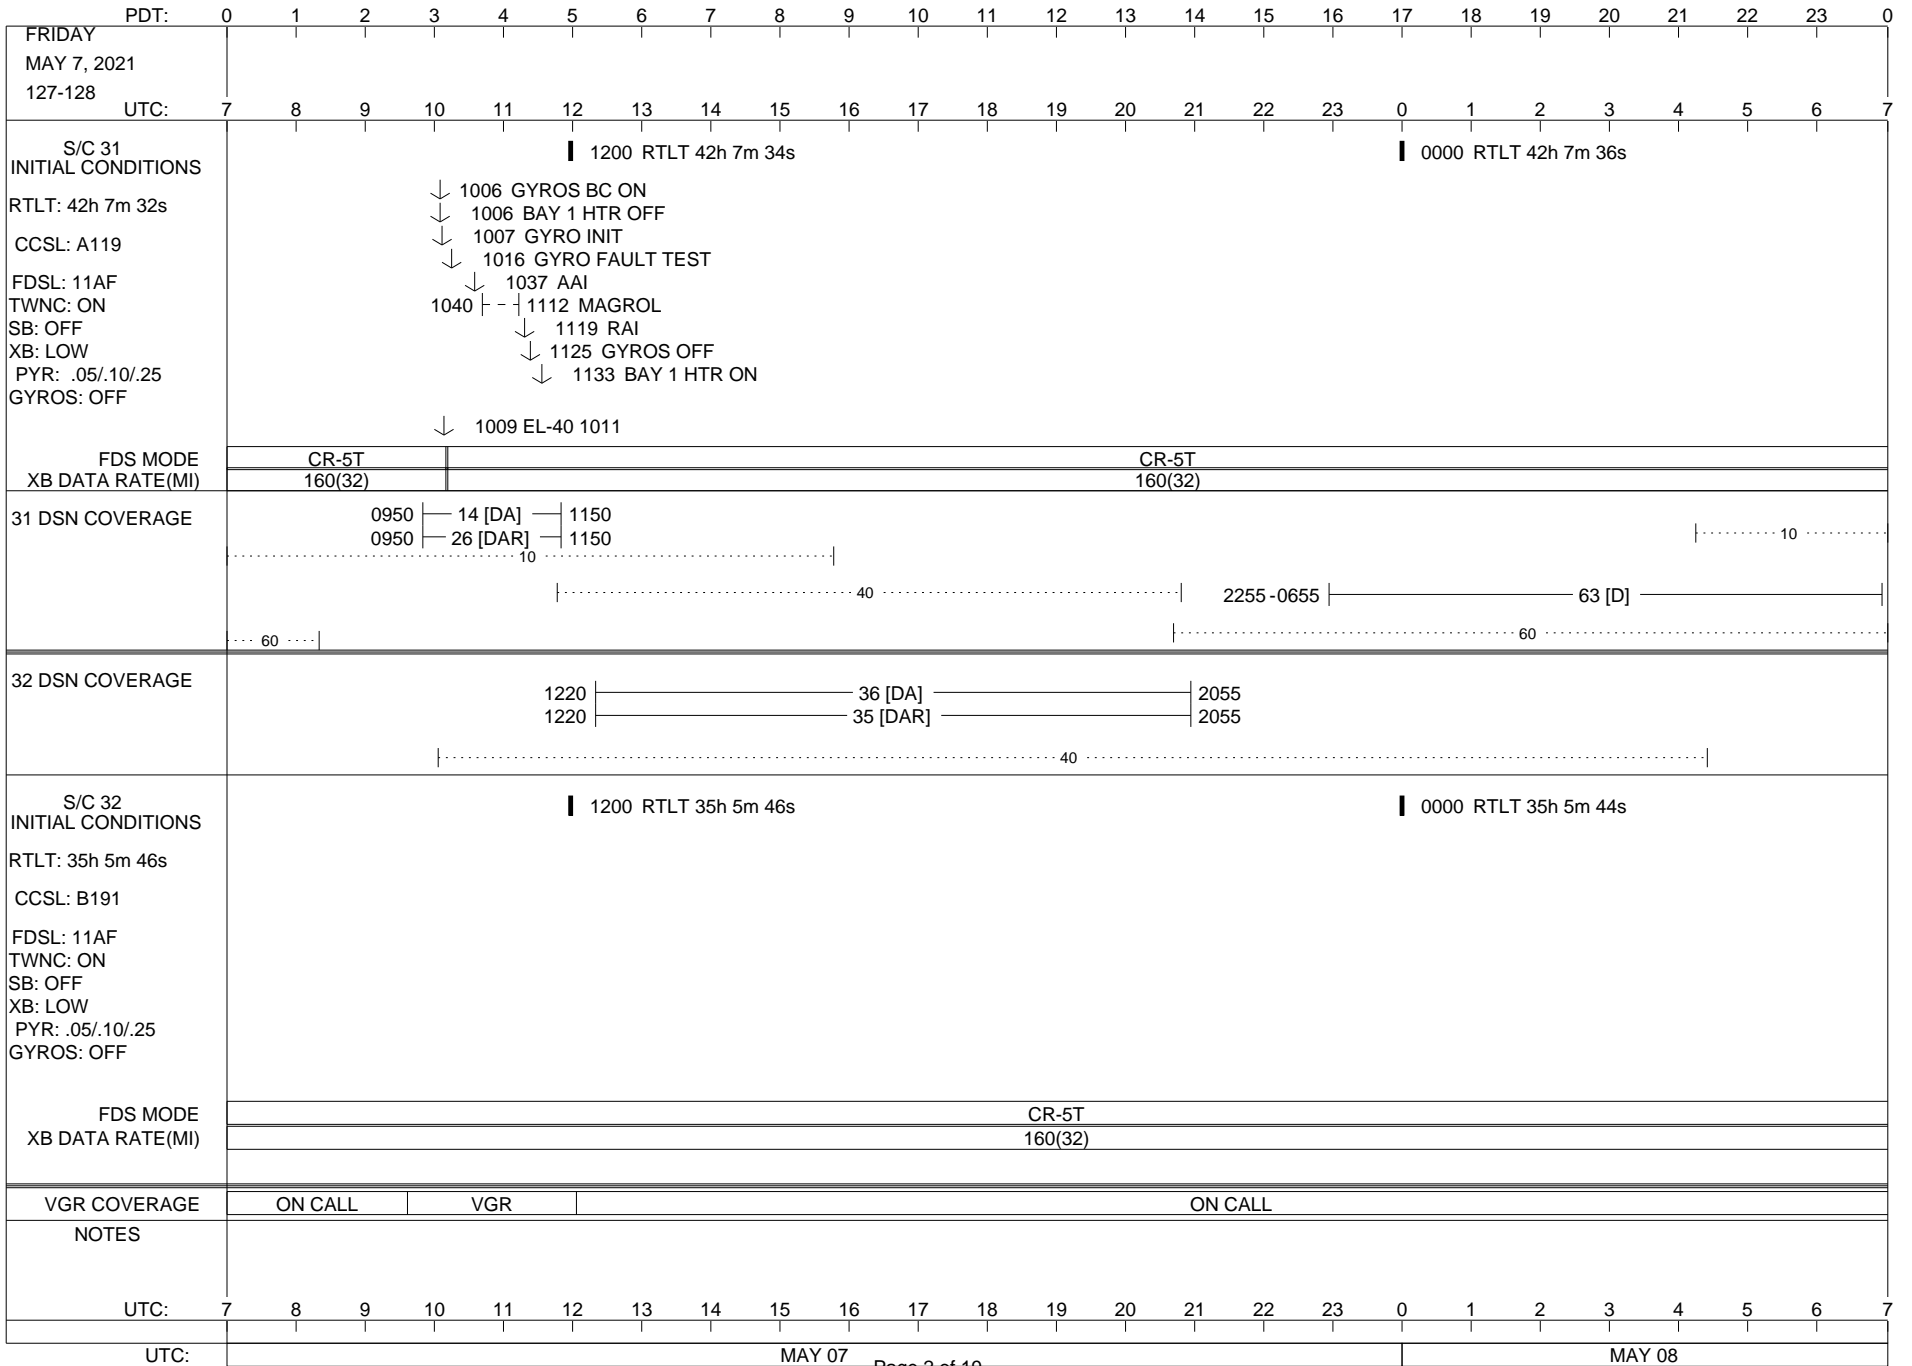

ISSUE DATE: 05/04/21 13:56