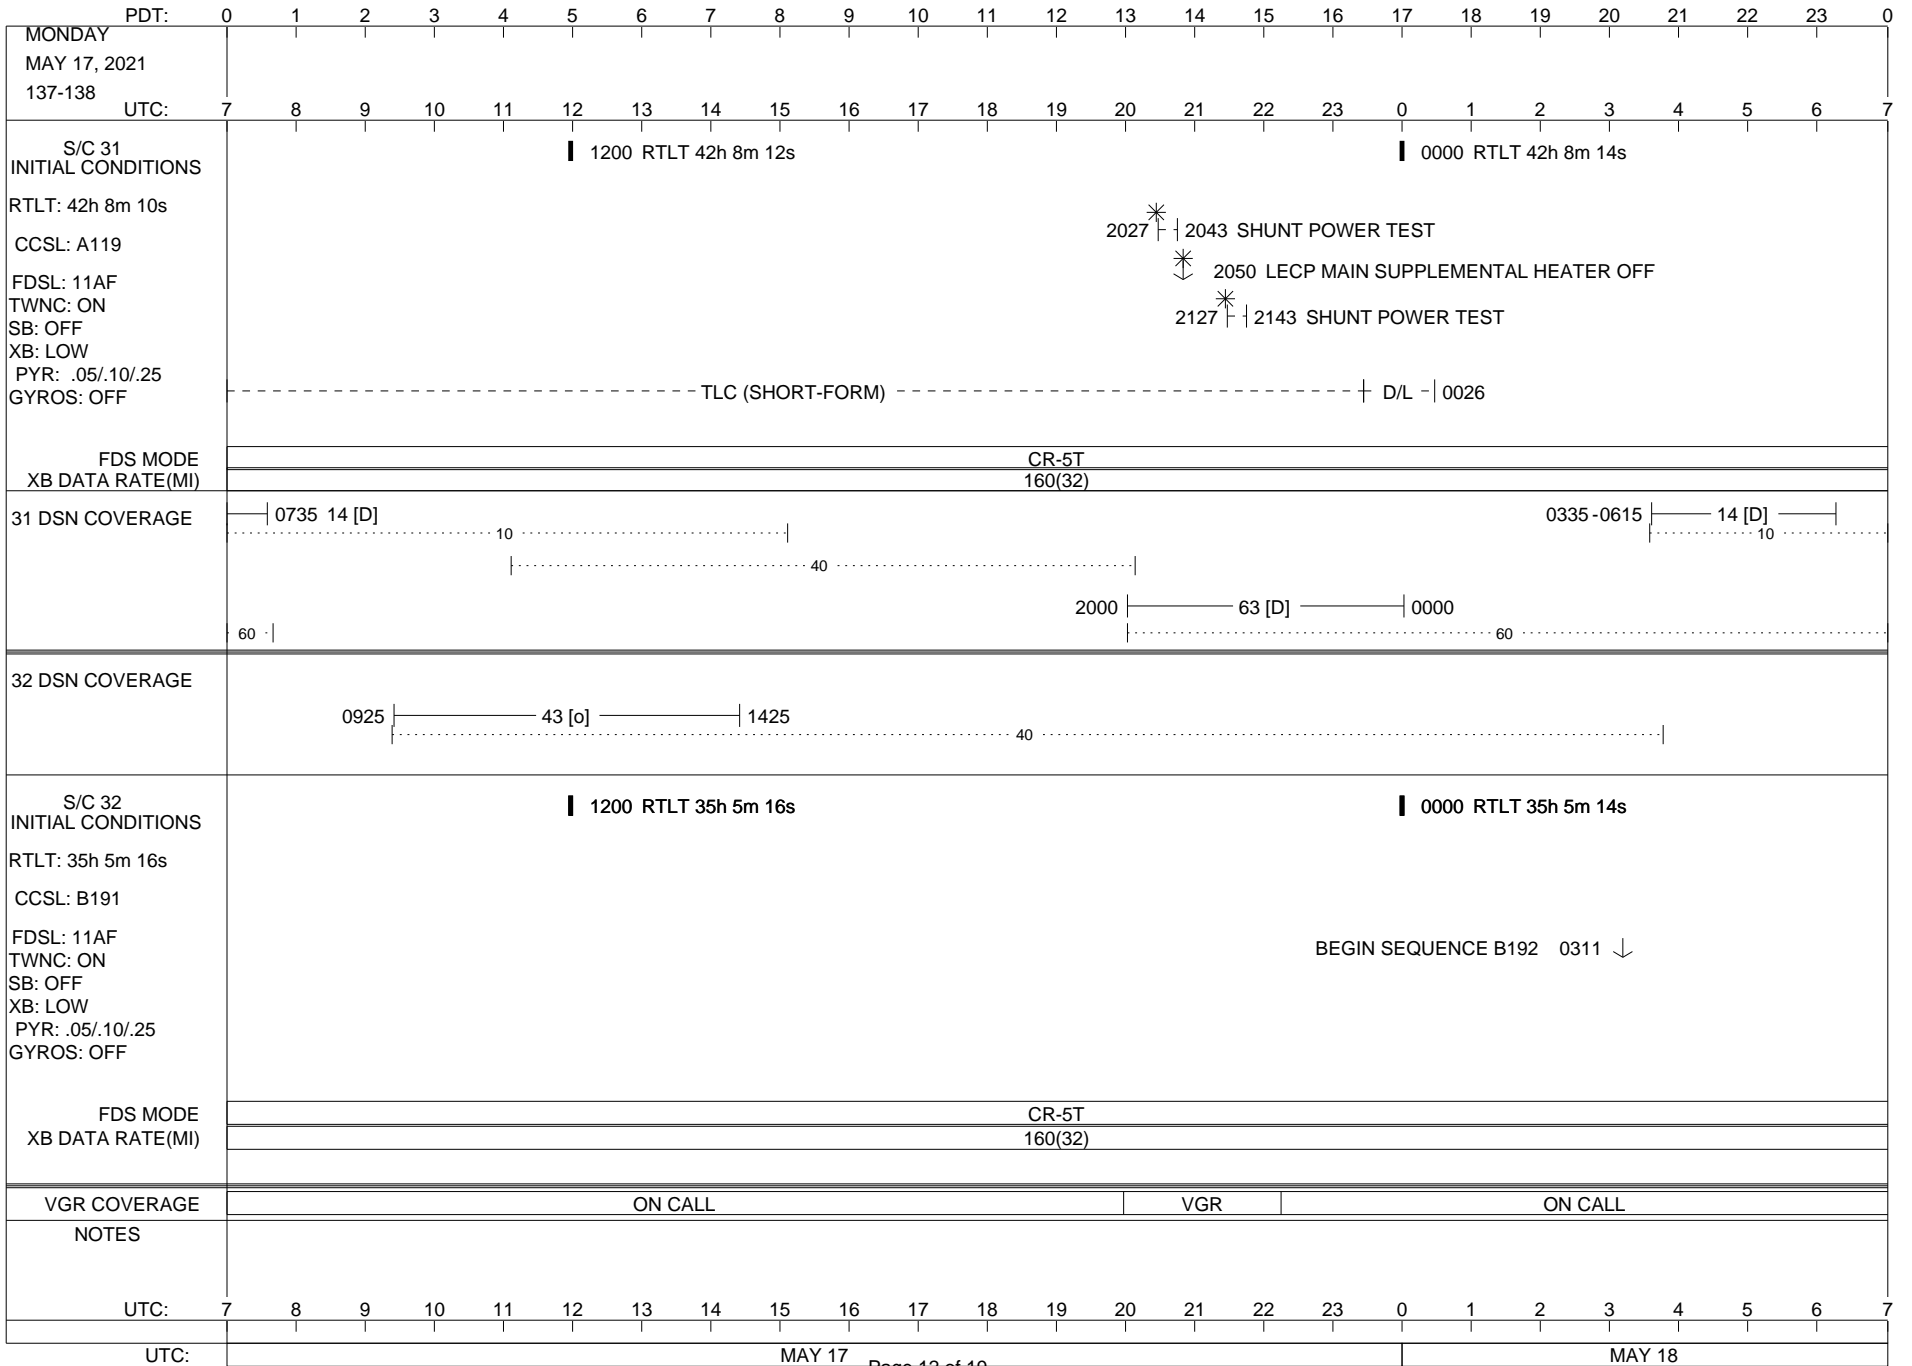

ISSUE DATE: 05/04/21 13:56