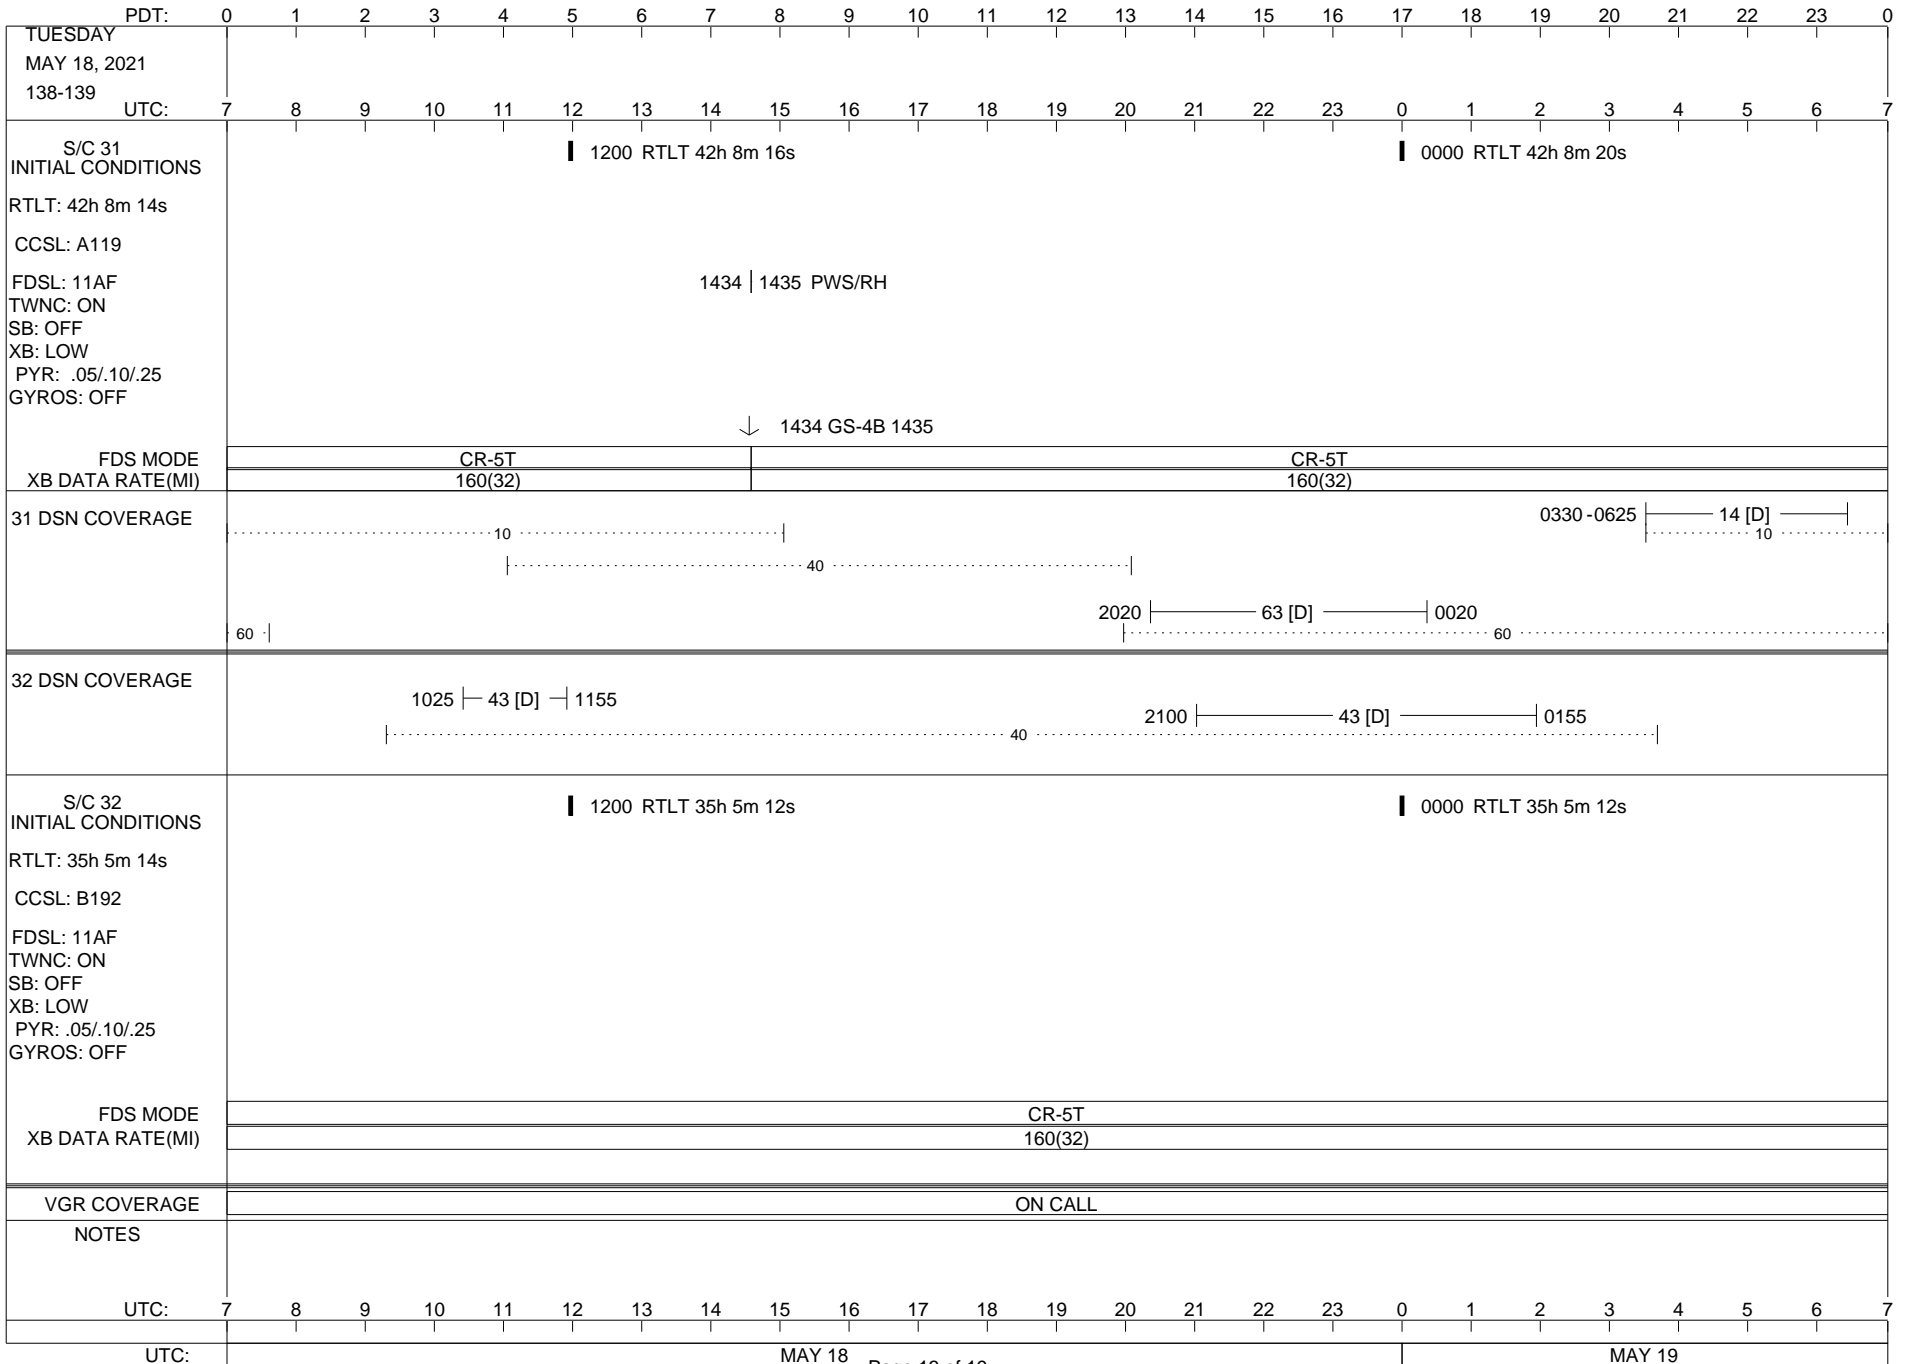

ISSUE DATE: 05/04/21 13:56