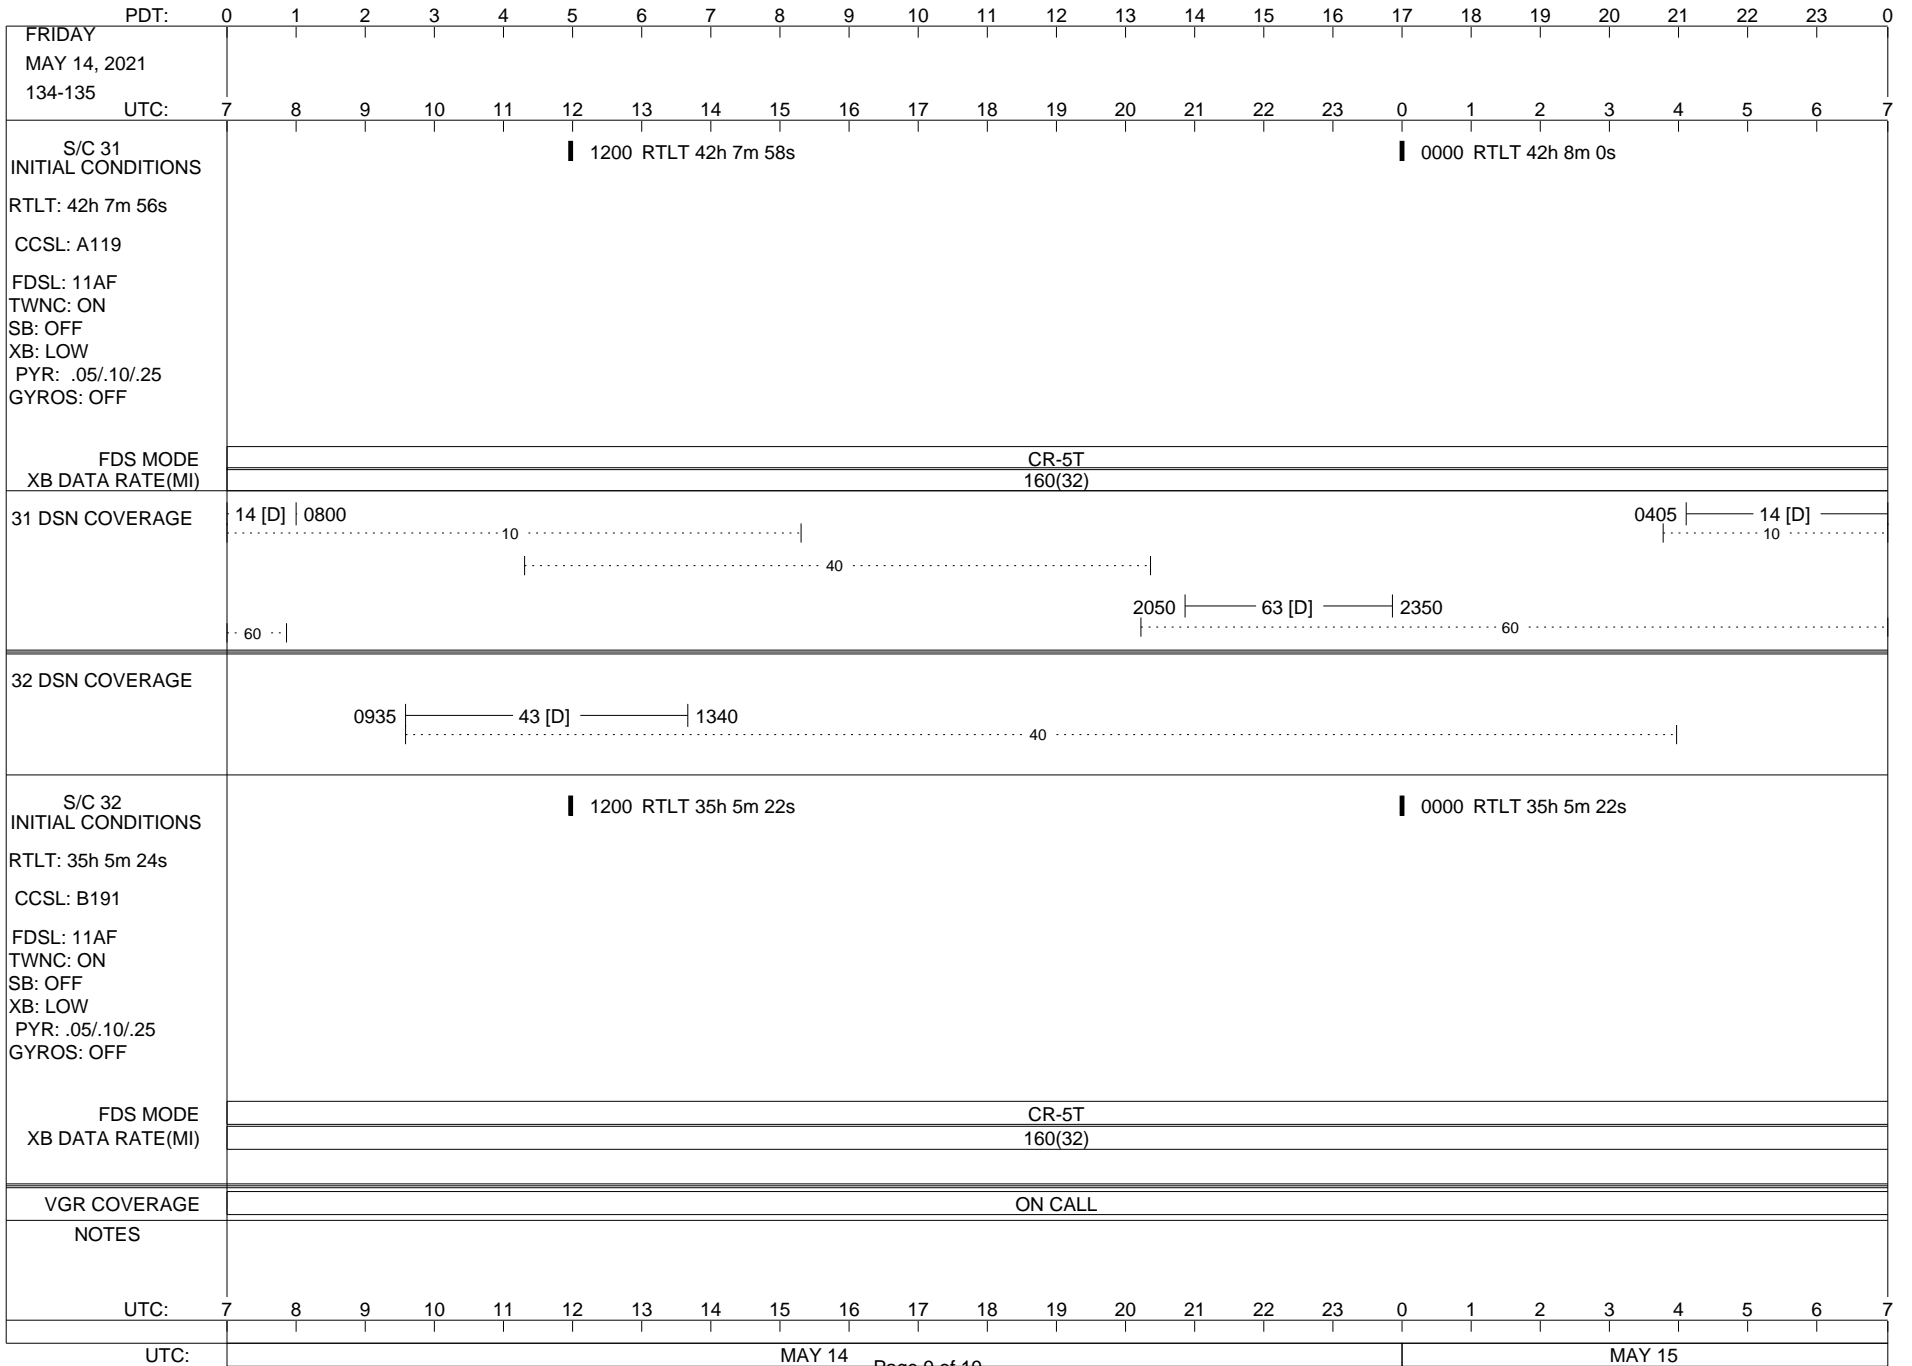

ISSUE DATE: 05/04/21 13:56