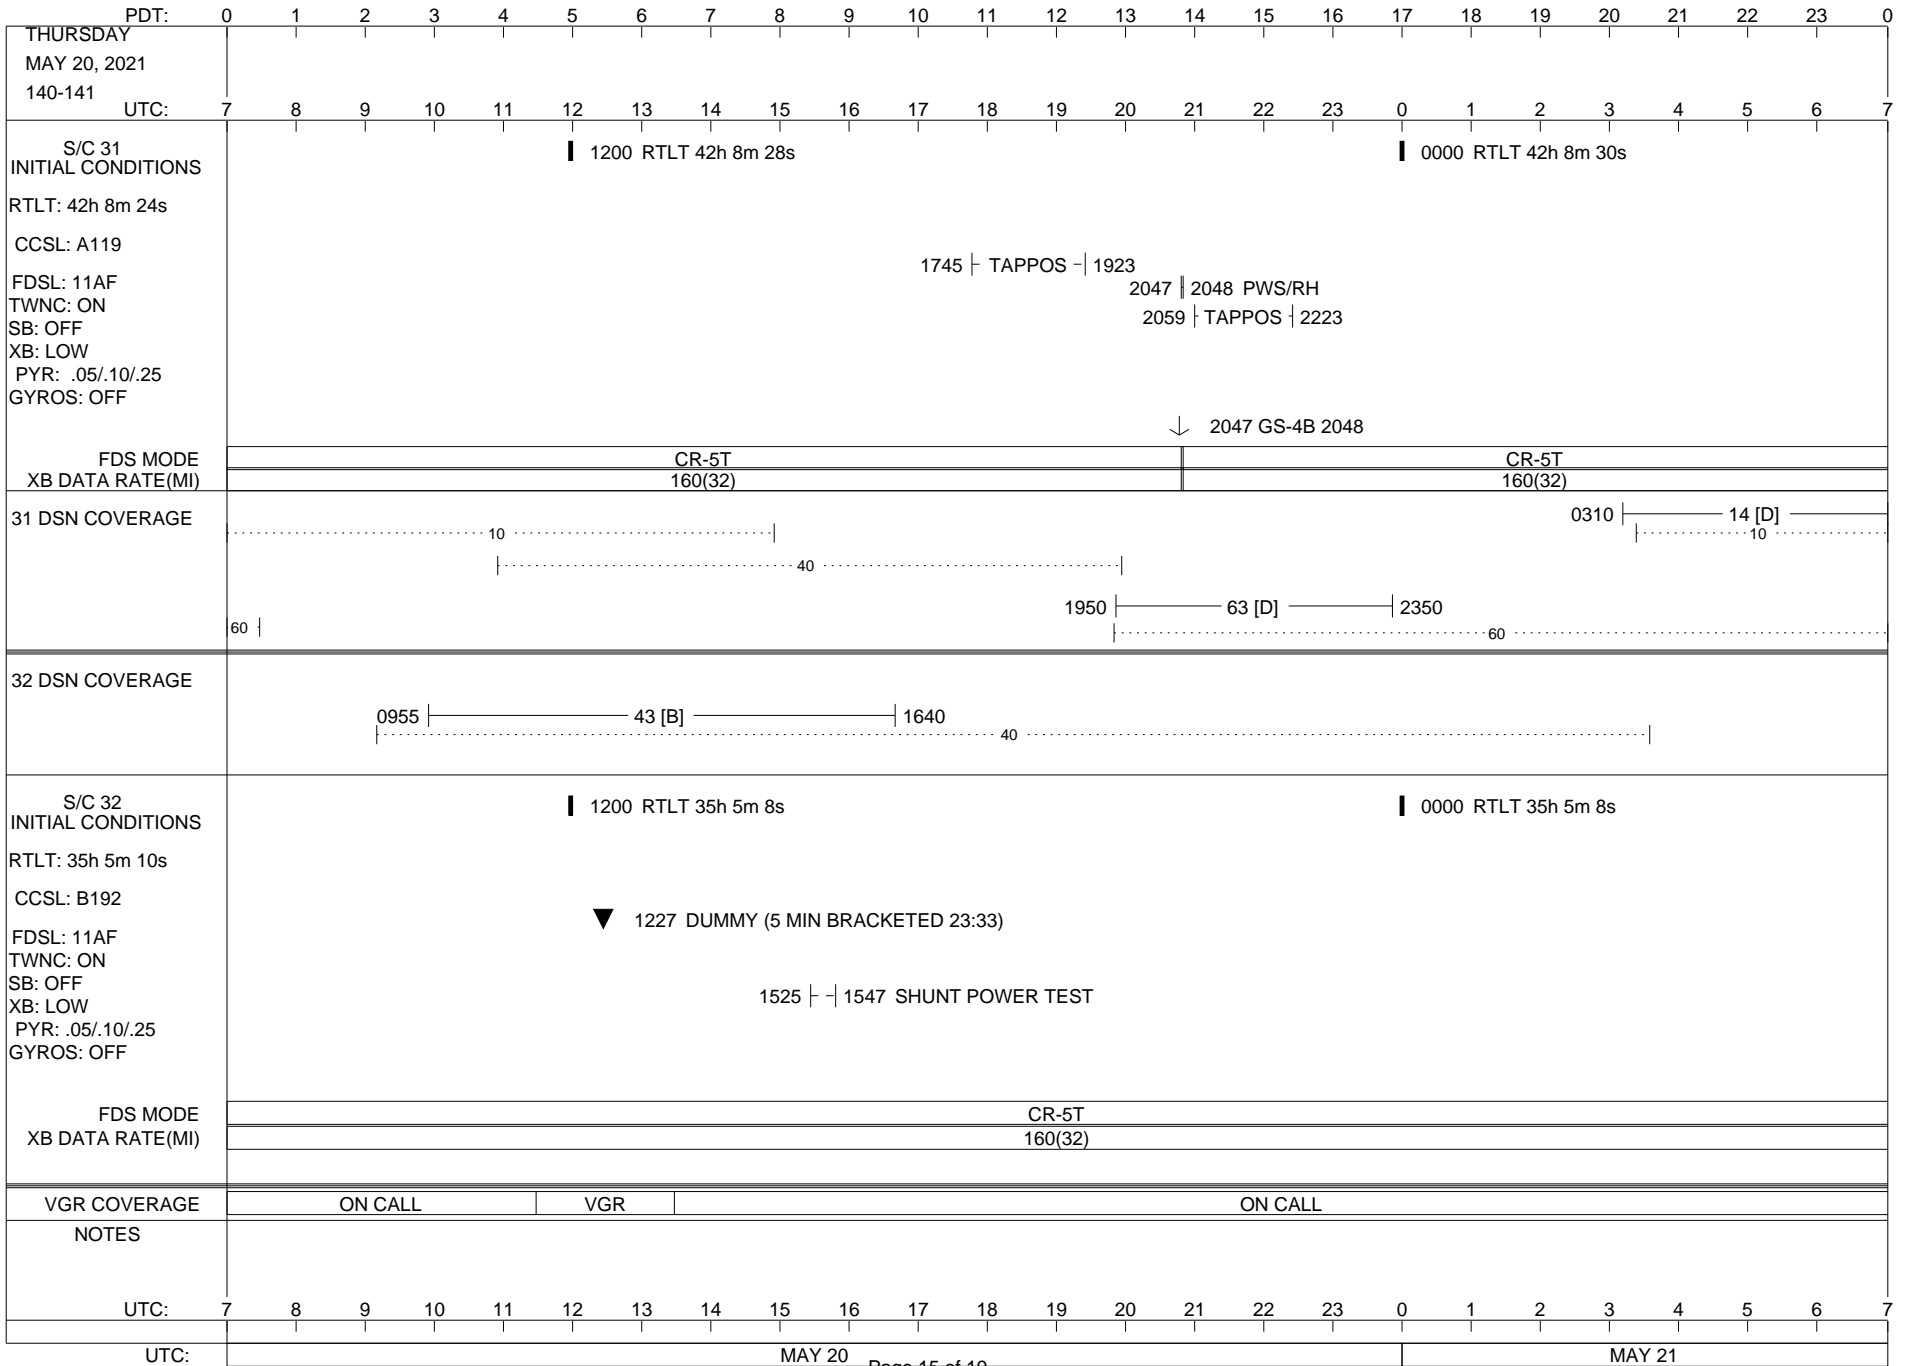

VOYAGER

Space Flight Operations Schedule (SFOS)

Issue Date: May 4, 2021

For the Period: 05/06/21 to 05/24/21 (21/119 – 21/137)

Posted at <https://voyager.jpl.nasa.gov/mission/status/>

LEGEND:

- ▽ = R/T Command (Last chance or Contingency)
- ▼ = R/T Command (Scheduled)
- * = Result of R/T Command
- n = (where n = 1,2,3 ..) Special Note, see bottom of page
- A = Arrayed station
- B = BLF
- D = Downlink only pass
- H = High Power Transmitter
- R = Array Reference Antenna
- T = TLC Uplink
- U = Uplink only pass
- [o] = Ramp-through

ISSUE DATE: 05/04/21 13:56

ISSUE DATE: 05/04/21 13:56

ISSUE DATE: 05/04/21 13:56

ISSUE DATE: 05/04/21 13:56

ISSUE DATE: 05/04/21 13:56

PDT:	0	1	2	3	4	5	6	7	8	9	10	11	12	13	14	15	16	17	18	19	20	21	22	23	0	
FRIDAY MAY 21, 2021 141-142																										
UTC:	7	8	9	10	11	12	13	14	15	16	17	18	19	20	21	22	23	0	1	2	3	4	5	6	7	
S/C 31 INITIAL CONDITIONS RTLT: 42h 8m 30s CCSL: A119 FDSL: 11AF TWNC: ON SB: OFF XB: LOW PYR: .05/.10/.25 GYROS: OFF	1200 RTLT 42h 8m 32s												0000 RTLT 42h 8m 36s													
FDS MODE XB DATA RATE(MI)													CR-5T 160(32)													
31 DSN COVERAGE	14 [D] 082540..... 60.....												0335 -----14 [T]----- -----10----- 2015 -----63 [D]----- 0015 -----60-----													
32 DSN COVERAGE	0910 -----43 [D]----- 1345 -----40-----												2225 -----43 [D]----- 0330 -----40-----													
S/C 32 INITIAL CONDITIONS RTLT: 35h 5m 8s CCSL: B192 FDSL: 11AF TWNC: ON SB: OFF XB: LOW PYR: .05/.10/.25 GYROS: OFF	1200 RTLT 35h 5m 6s												0000 RTLT 35h 5m 6s													
FDS MODE XB DATA RATE(MI)													CR-5T 160(32)													
VGR COVERAGE	ON CALL																		VGR	ON CALL						
NOTES																										
UTC:	7	8	9	10	11	12	13	14	15	16	17	18	19	20	21	22	23	0	1	2	3	4	5	6	7	
UTC:	MAY 21																		MAY 22							