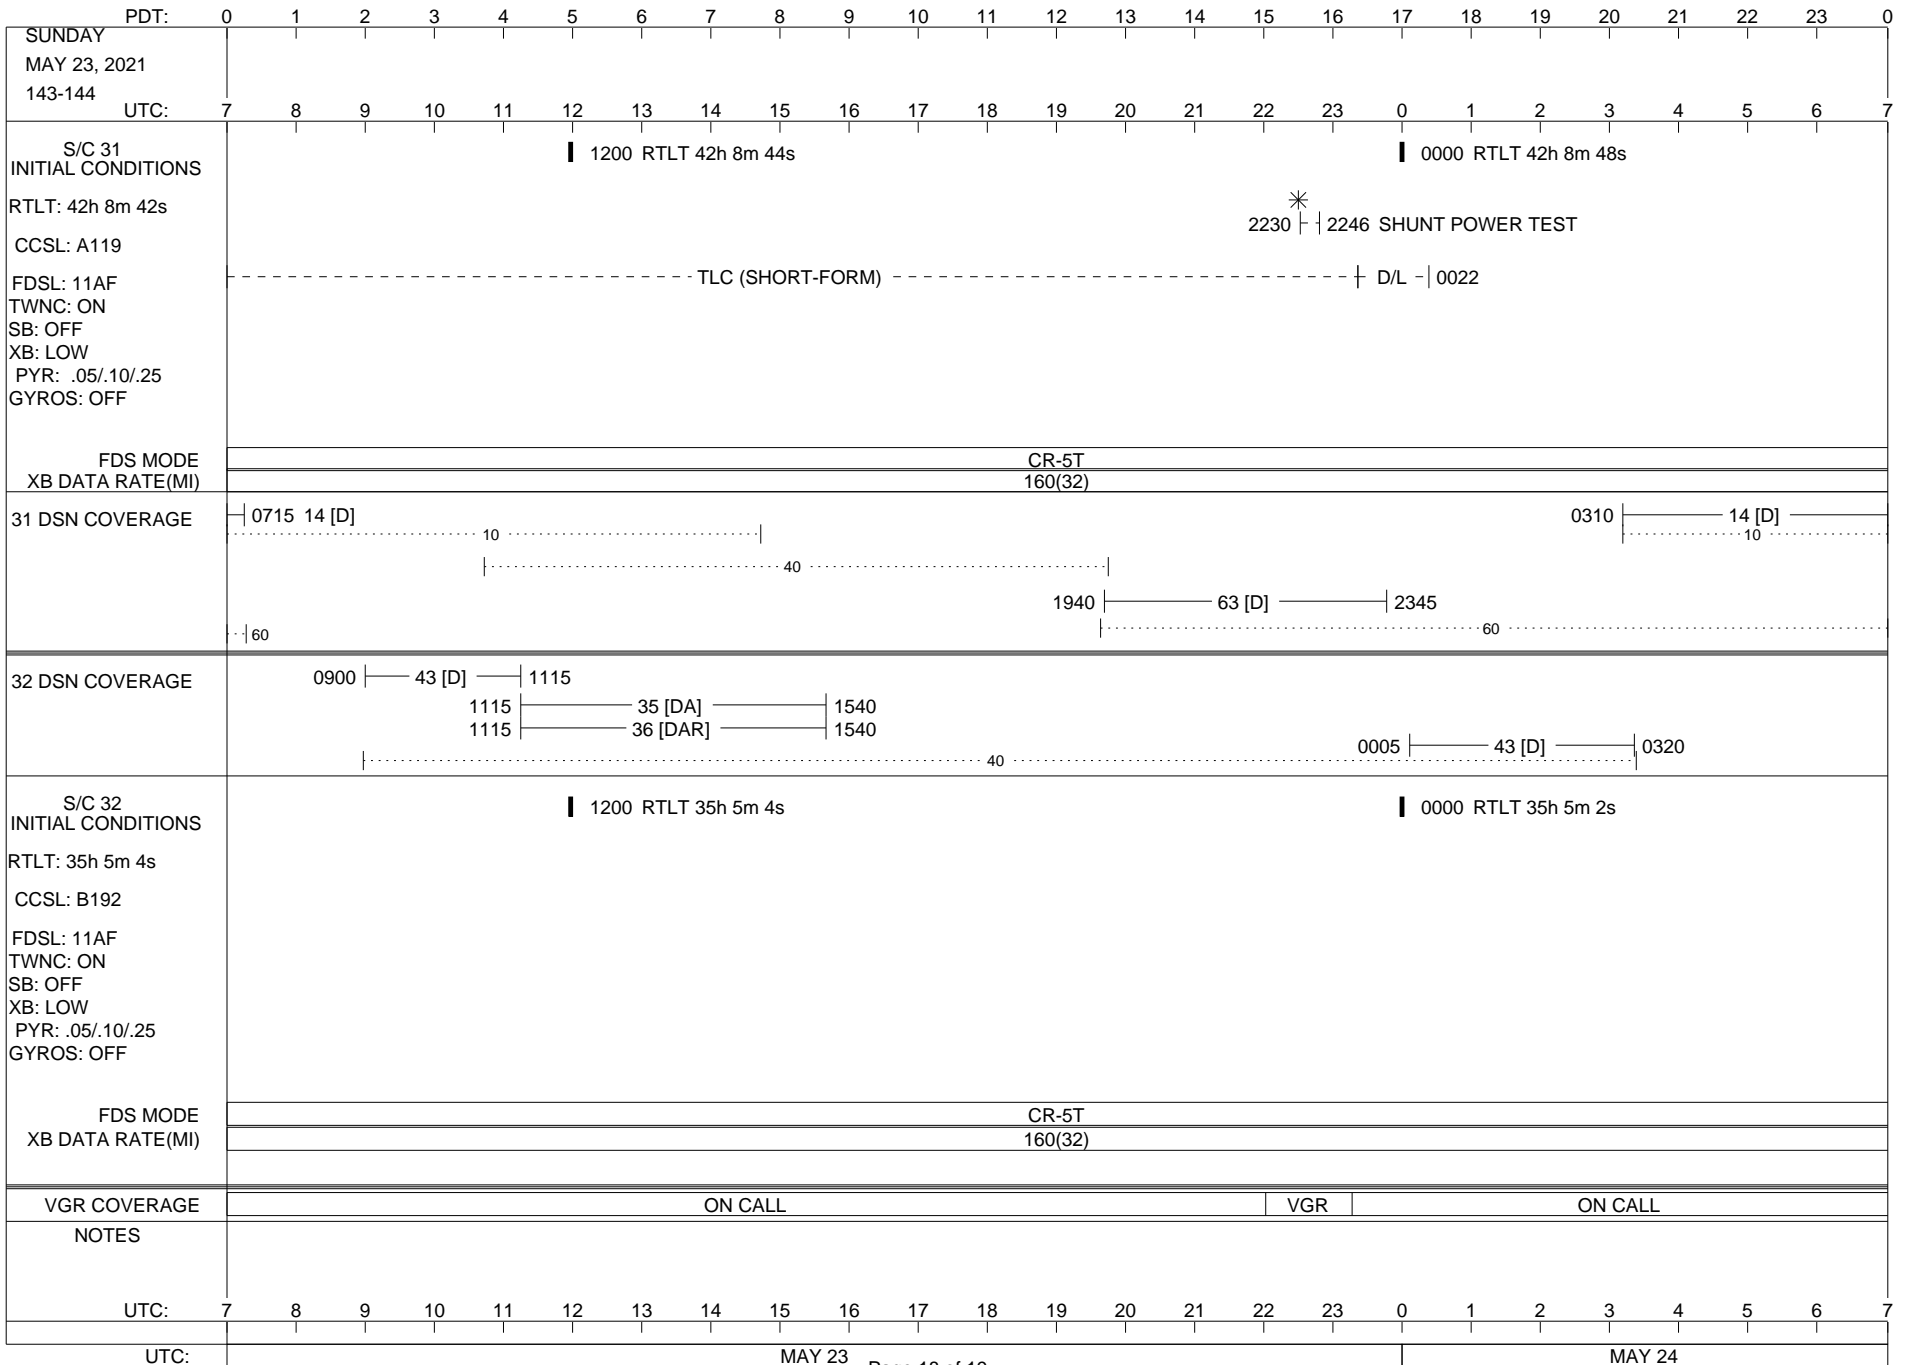

VOYAGER

Space Flight Operations Schedule (SFOS)

Issue Date: May 4, 2021

For the Period: 05/06/21 to 05/24/21 (21/119 – 21/137)

Posted at <https://voyager.jpl.nasa.gov/mission/status/>

LEGEND:

- ▽ = R/T Command (Last chance or Contingency)
- ▼ = R/T Command (Scheduled)
- * = Result of R/T Command
- n = (where n = 1,2,3 ..) Special Note, see bottom of page
- A = Arrayed station
- B = BLF
- D = Downlink only pass
- H = High Power Transmitter
- R = Array Reference Antenna
- T = TLC Uplink
- U = Uplink only pass
- [o] = Ramp-through

PDT:	0	1	2	3	4	5	6	7	8	9	10	11	12	13	14	15	16	17	18	19	20	21	22	23	0			
SATURDAY MAY 22, 2021 142-143	7	8	9	10	11	12	13	14	15	16	17	18	19	20	21	22	23	0	1	2	3	4	5	6	7			
S/C 31 INITIAL CONDITIONS RTLTL: 42h 8m 36s CCSL: A119 FDSL: 11AF TWNC: ON SB: OFF XB: LOW PYR: .05/.10/.25 GYROS: OFF	1200 RTLT 42h 8m 38s												0000 RTLT 42h 8m 42s															
----- TLC (SHORT-FORM) -----																												
														2045 TAPPOS 2210				2347 2348 PWS/RH				2359 - - - - 0109 TAPPOS						
														↓ 2347 GS-4B 2348														
FDS MODE	CR-5T												CR-5T															
XB DATA RATE(MI)	160(32)												160(32)															
31 DSN COVERAGE	14 [T] 0950										0315 14 [D]																	
										10										10								
										40										40								
										1945 63 [D] 0200																		
										60										60								
32 DSN COVERAGE	0935 43 [D] 1500																											
										40																		
S/C 32 INITIAL CONDITIONS RTLTL: 35h 5m 6s CCSL: B192 FDSL: 11AF TWNC: ON SB: OFF XB: LOW PYR: .05/.10/.25 GYROS: OFF	1200 RTLT 35h 5m 6s												0000 RTLT 35h 5m 4s															
FDS MODE	CR-5T												CR-5T															
XB DATA RATE(MI)	160(32)												160(32)															
VGR COVERAGE	ON CALL																VGR				ON CALL							
NOTES																												
UTC:	7	8	9	10	11	12	13	14	15	16	17	18	19	20	21	22	23	0	1	2	3	4	5	6	7			
UTC:	MAY 22														MAY 23													