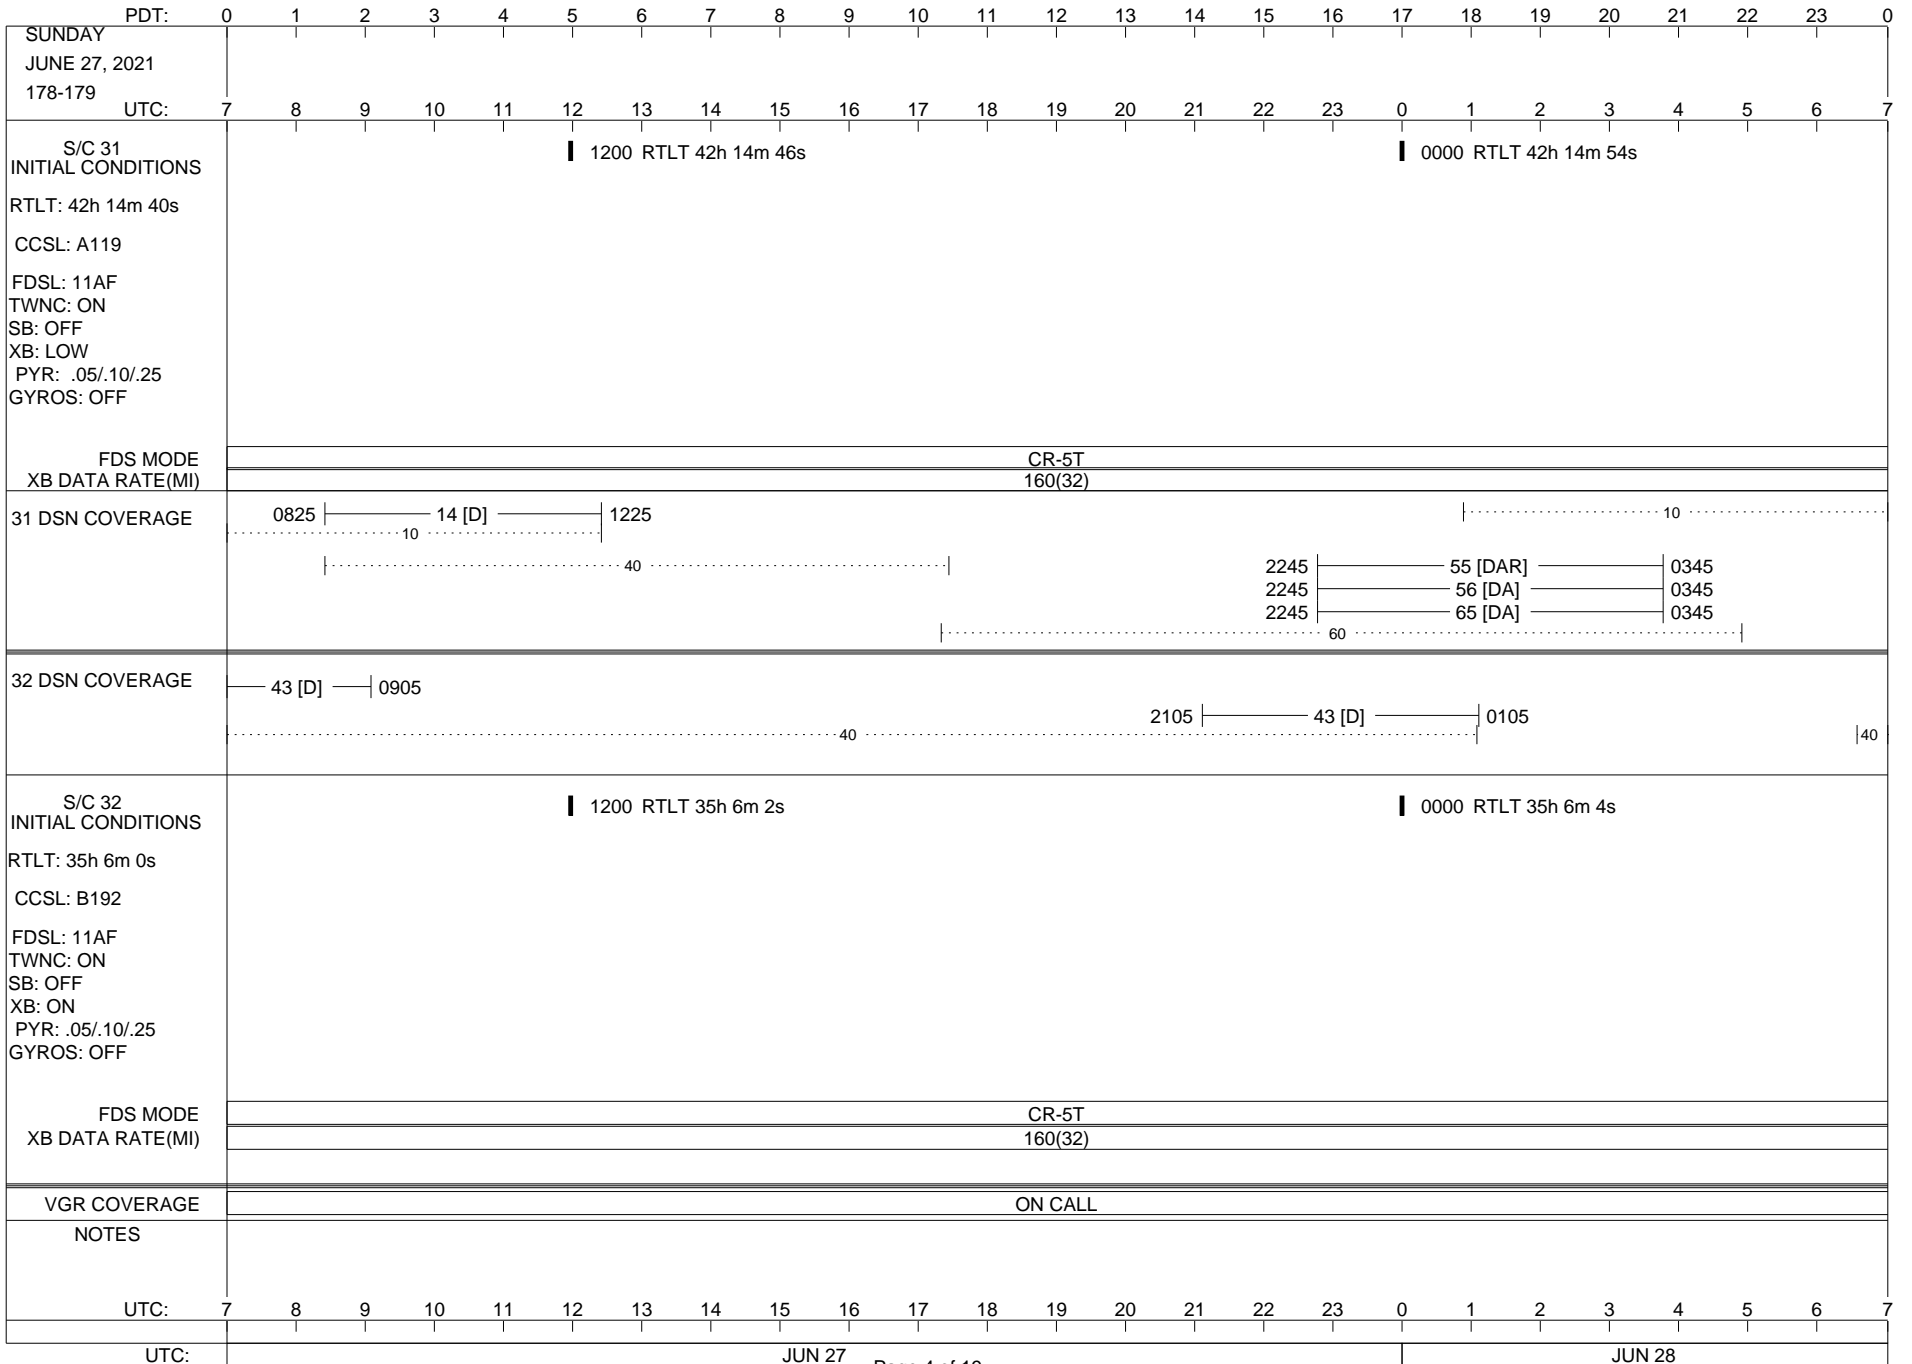

VOYAGER

Space Flight Operations Schedule (SFOS)

Issue Date: June 22, 2021

For the Period: 06/25/21 to 07/12/21 (21/175 – 21/193)

Posted at <https://voyager.jpl.nasa.gov/mission/status/>

LEGEND:

- ▽ = R/T Command (Last chance or Contingency)
- ▼ = R/T Command (Scheduled)
- * = Result of R/T Command
- n = (where n = 1,2,3 ..) Special Note, see bottom of page
- A = Arrayed station
- B = BLF
- D = Downlink only pass
- H = High Power Transmitter
- R = Array Reference Antenna
- T = TLC Uplink
- U = Uplink only pass
- [o] = Ramp-through

32 DSN COVERAGE

S/C 32
INITIAL CONDITIONS
RTLTL: 35h 5m 46s
CCSL: B192
FDSL: 11AF
TWNC: ON
SB: OFF
XB: ON
PYR: .05/.10/.25
GYROS: OFF

1200 RTLT 35h 5m 48s

0000 RTLT 35h 5m 50s

FDS MODE
XB DATA RATE(MI)

CR-5T
160(32)

VGR COVERAGE

ON CALL VGR ON CALL

NOTES

UTC: 7 8 9 10 11 12 13 14 15 16 17 18 19 20 21 22 23 0 1 2 3 4 5 6 7

UTC: JUN 24 Page 1 of 19 JUN 25

ISSUE DATE: 07/03/21 19:13

ISSUE DATE: 07/03/21 19:13

PDT:	0	1	2	3	4	5	6	7	8	9	10	11	12	13	14	15	16	17	18	19	20	21	22	23	0
WEDNESDAY JUNE 30, 2021 181-182																									
UTC:	7	8	9	10	11	12	13	14	15	16	17	18	19	20	21	22	23	0	1	2	3	4	5	6	7
S/C 31 INITIAL CONDITIONS RTLT: 42h 15m 22s CCSL: BASELINE FDSL: 11AF TWNC: ON SB: OFF XB: LOW PYR: .05/.10/.25 GYROS: OFF						█ 1200 RTLT 42h 15m 30s												█ 0000 RTLT 42h 15m 38s							
FDS MODE XB DATA RATE(MI)																									
31 DSN COVERAGE																									
32 DSN COVERAGE																									
S/C 32 INITIAL CONDITIONS RTLT: 35h 6m 16s CCSL: B192 FDSL: 11AF TWNC: ON SB: OFF XB: ON PYR: .05/.10/.25 GYROS: OFF						█ 1200 RTLT 35h 6m 18s												█ 0000 RTLT 35h 6m 22s							
FDS MODE XB DATA RATE(MI)																									
VGR COVERAGE																									
NOTES																									
UTC:	7	8	9	10	11	12	13	14	15	16	17	18	19	20	21	22	23	0	1	2	3	4	5	6	7
UTC:																									