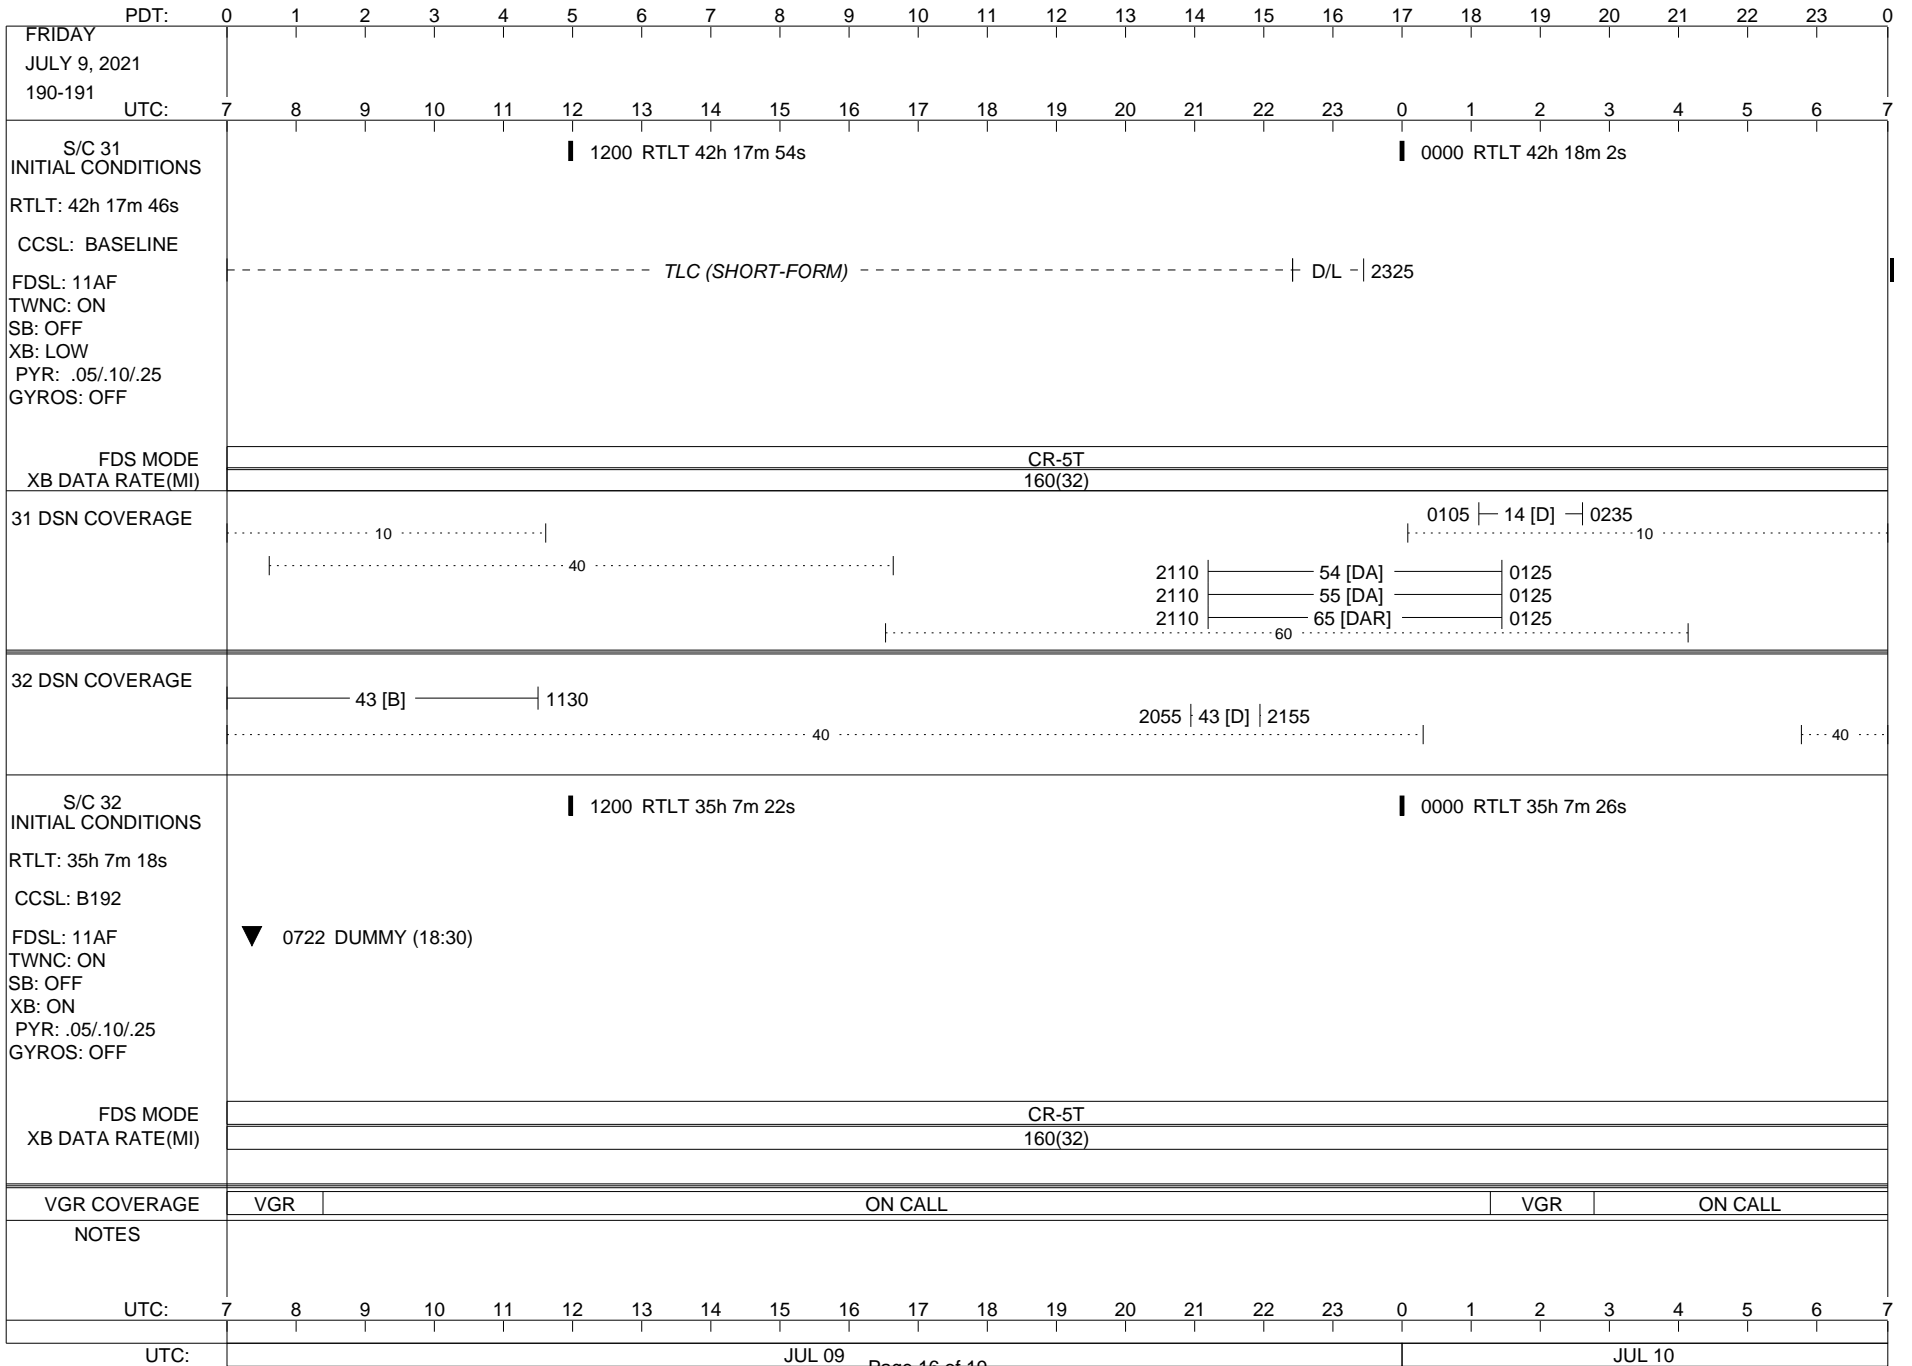

ISSUE DATE: 07/03/21 19:13