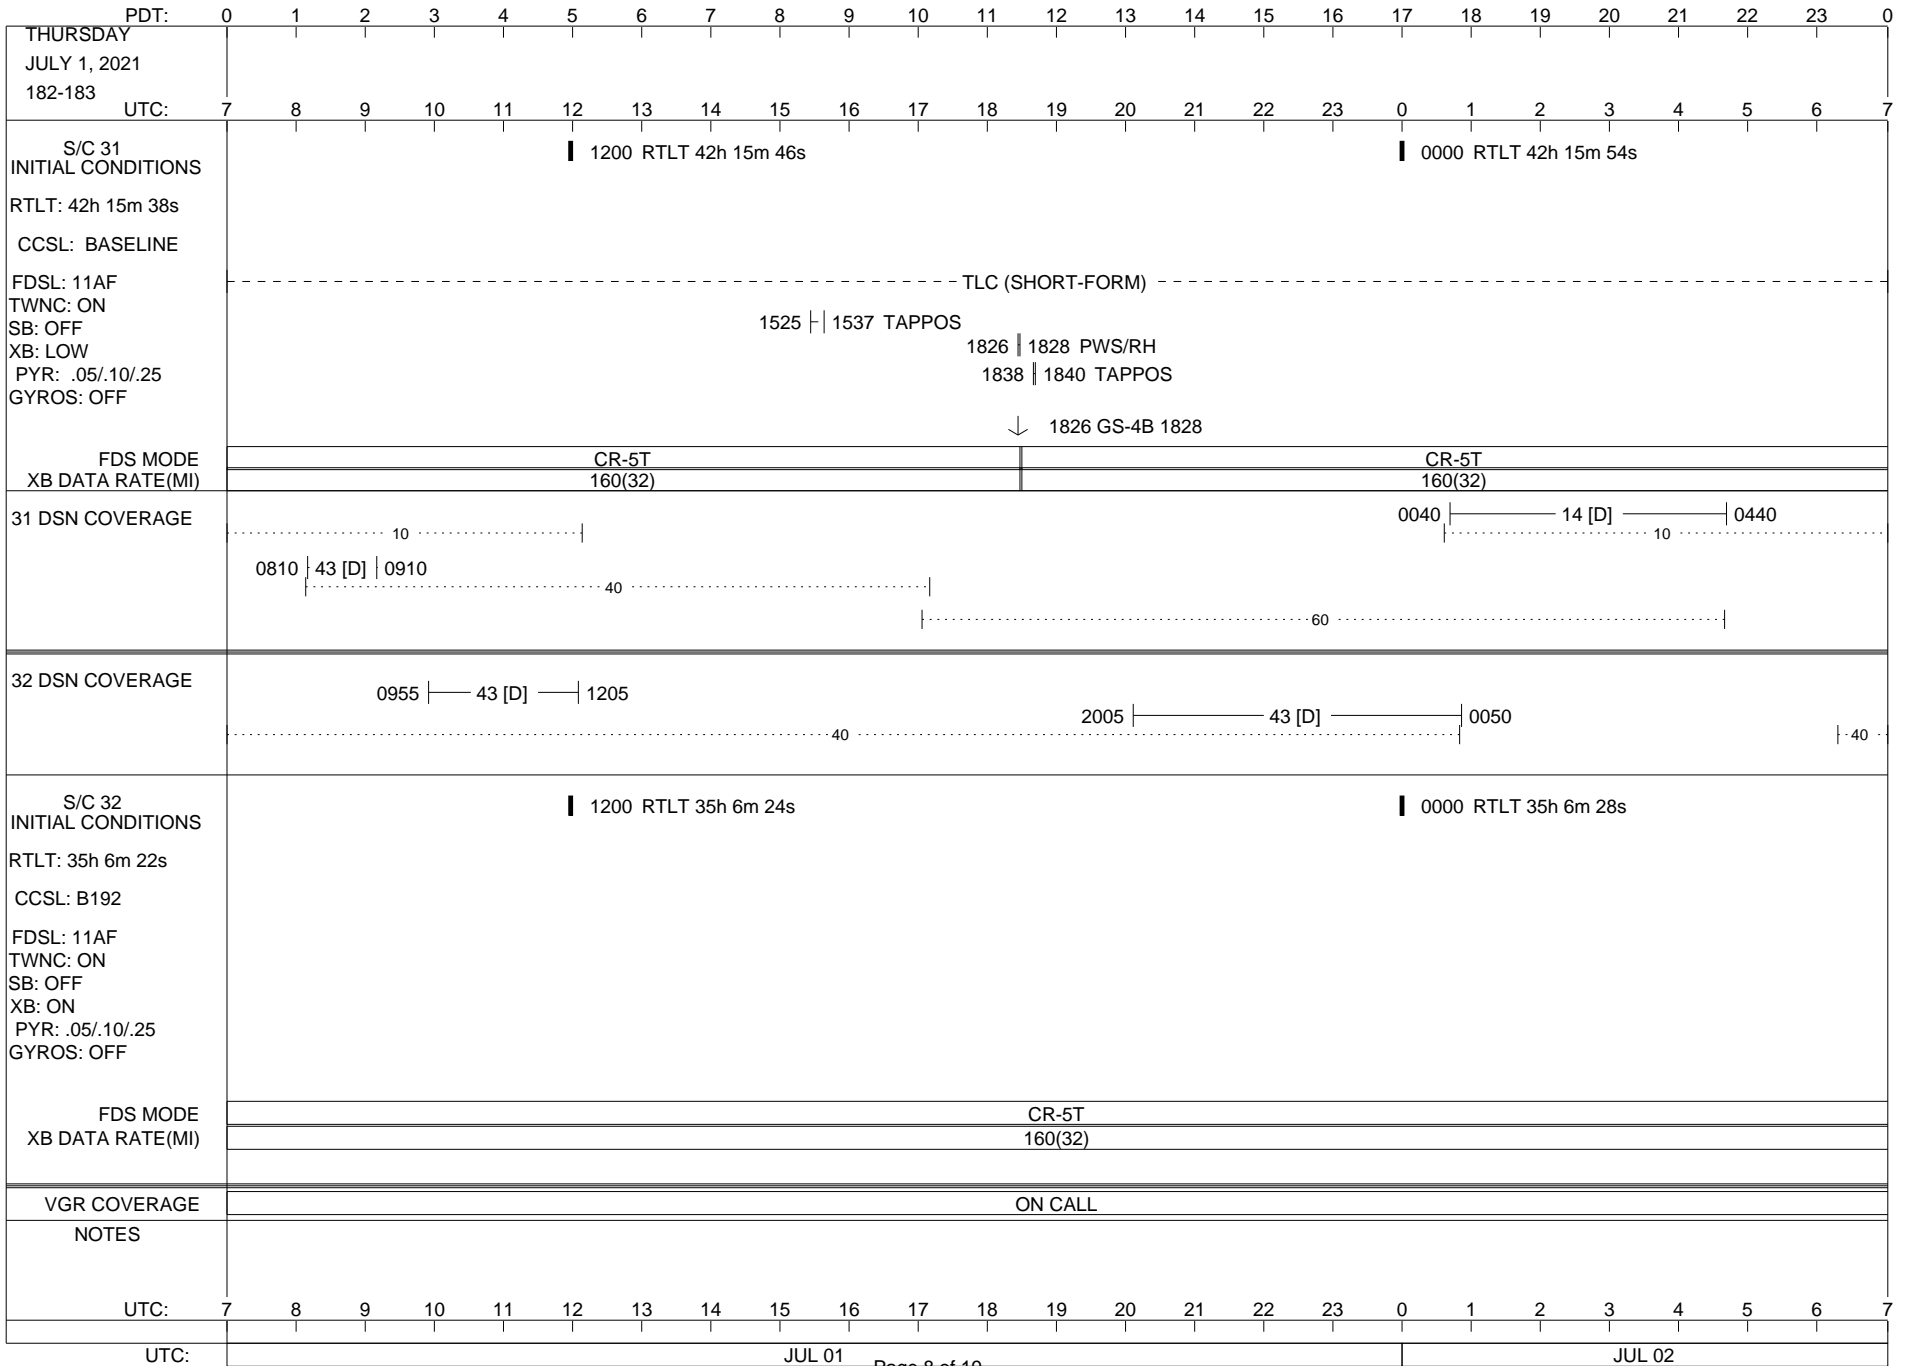

ISSUE DATE: 07/03/21 19:13