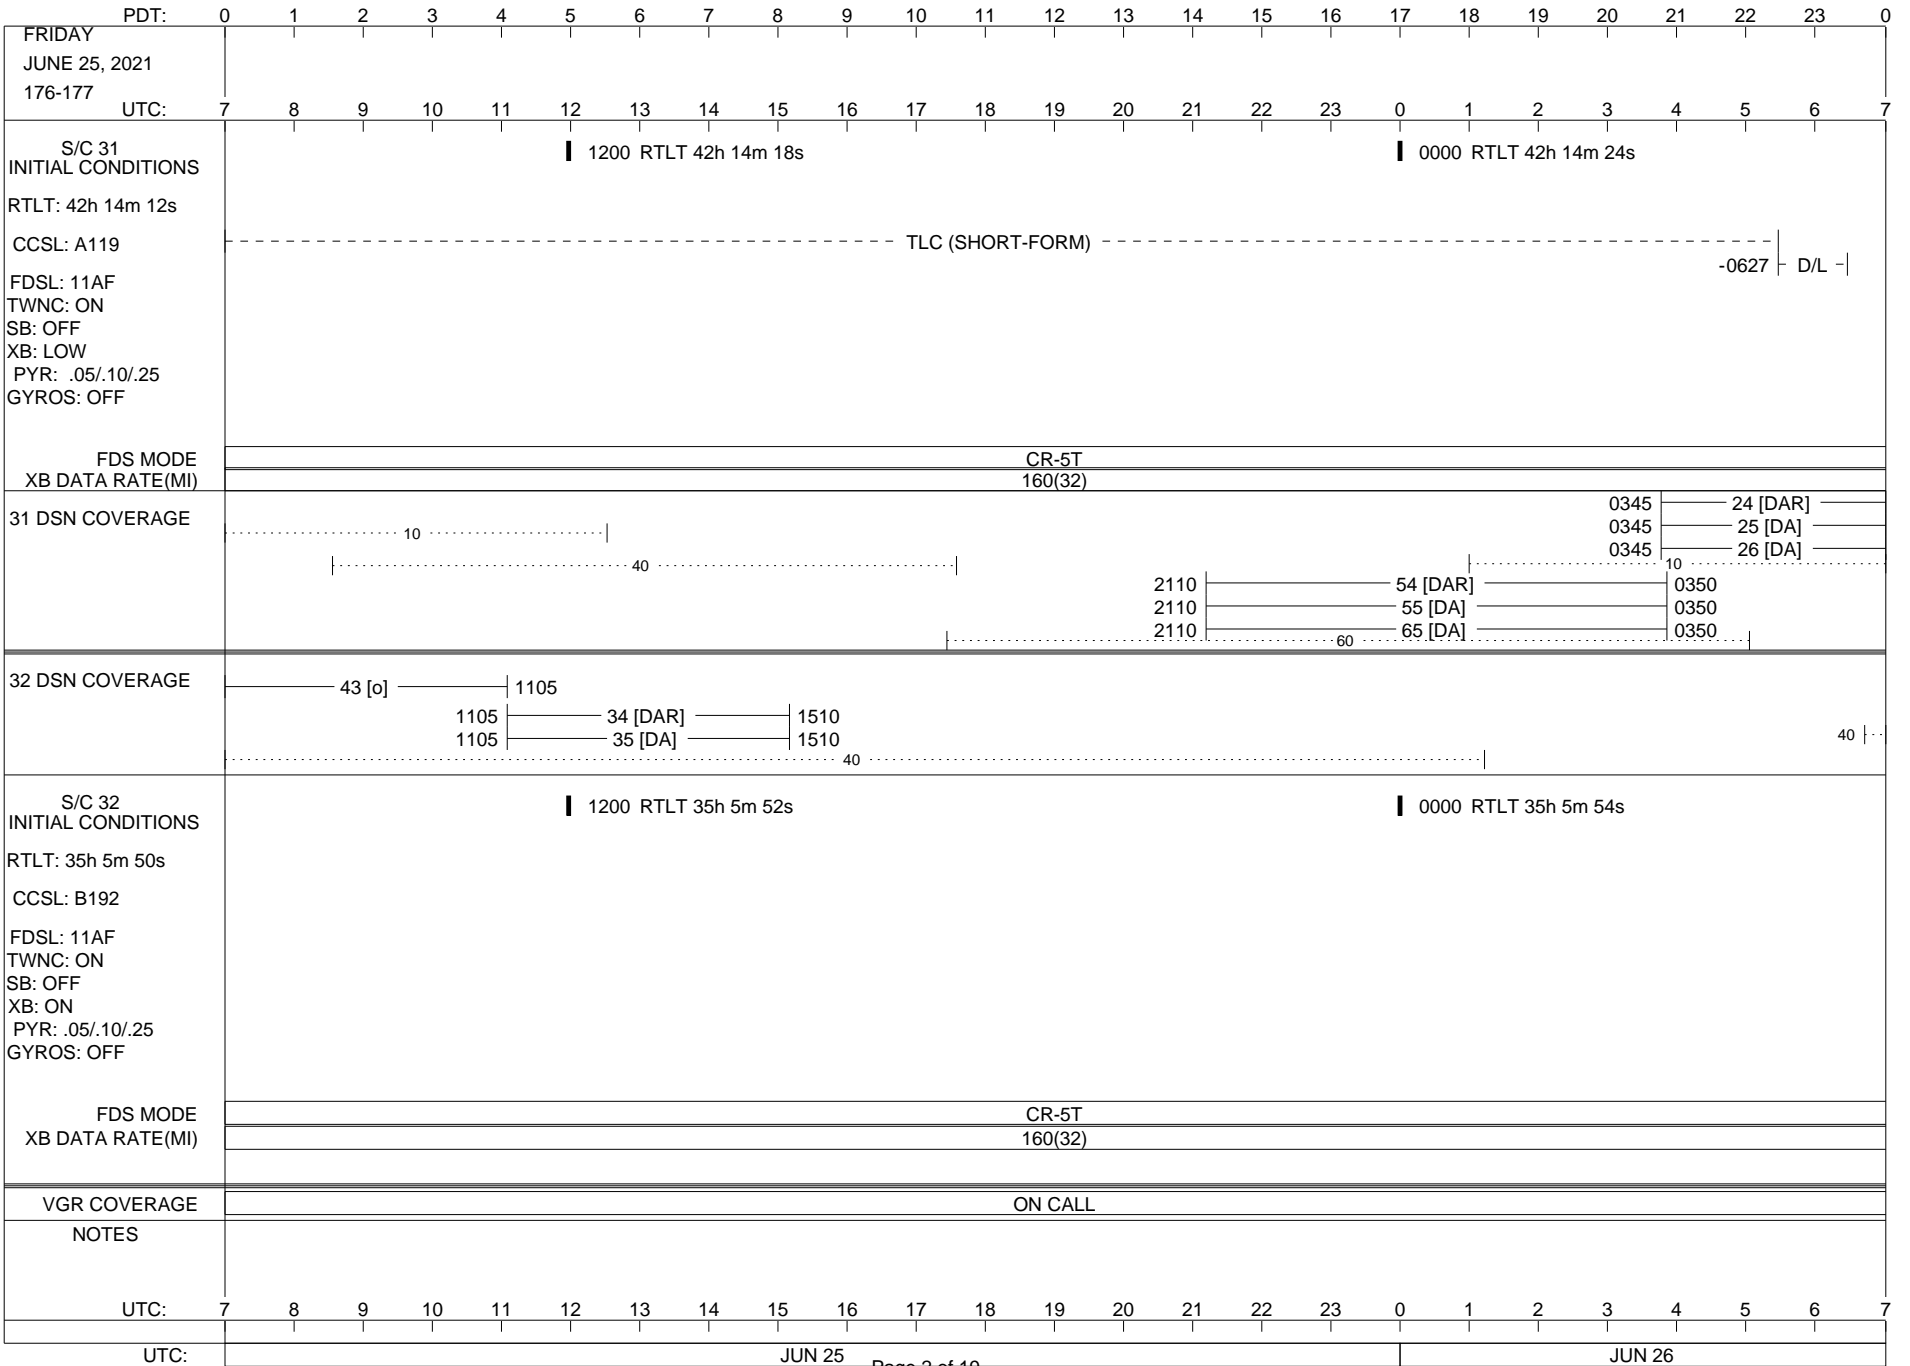

VOYAGER

Space Flight Operations Schedule (SFOS)

Issue Date: June 22, 2021

For the Period: 06/25/21 to 07/12/21 (21/175 – 21/193)

Posted at <https://voyager.jpl.nasa.gov/mission/status/>

LEGEND:

- ▽ = R/T Command (Last chance or Contingency)
- ▼ = R/T Command (Scheduled)
- * = Result of R/T Command
- n = (where n = 1,2,3 ..) Special Note, see bottom of page
- A = Arrayed station
- B = BLF
- D = Downlink only pass
- H = High Power Transmitter
- R = Array Reference Antenna
- T = TLC Uplink
- U = Uplink only pass
- [o] = Ramp-through

32 DSN COVERAGE

S/C 32
INITIAL CONDITIONS
RTLTL: 35h 5m 46s
CCSL: B192
FDSL: 11AF
TWNC: ON
SB: OFF
XB: ON
PYR: .05/.10/.25
GYROS: OFF

1200 RTLT 35h 5m 48s

0000 RTLT 35h 5m 50s

FDS MODE
XB DATA RATE(MI)

CR-5T
160(32)

VGR COVERAGE

ON CALL VGR ON CALL

NOTES

UTC: 7 8 9 10 11 12 13 14 15 16 17 18 19 20 21 22 23 0 1 2 3 4 5 6 7

UTC: JUN 24 Page 1 of 19 JUN 25

ISSUE DATE: 07/03/21 19:13

ISSUE DATE: 07/03/21 19:13

PDT:	0	1	2	3	4	5	6	7	8	9	10	11	12	13	14	15	16	17	18	19	20	21	22	23	0
WEDNESDAY JUNE 30, 2021 181-182																									
UTC:	7	8	9	10	11	12	13	14	15	16	17	18	19	20	21	22	23	0	1	2	3	4	5	6	7
S/C 31 INITIAL CONDITIONS RTLT: 42h 15m 22s CCSL: BASELINE FDSL: 11AF TWNC: ON SB: OFF XB: LOW PYR: .05/.10/.25 GYROS: OFF						█ 1200 RTLT 42h 15m 30s												█ 0000 RTLT 42h 15m 38s							
FDS MODE XB DATA RATE(MI)																									
31 DSN COVERAGE																									
32 DSN COVERAGE																									
S/C 32 INITIAL CONDITIONS RTLT: 35h 6m 16s CCSL: B192 FDSL: 11AF TWNC: ON SB: OFF XB: ON PYR: .05/.10/.25 GYROS: OFF						█ 1200 RTLT 35h 6m 18s												█ 0000 RTLT 35h 6m 22s							
FDS MODE XB DATA RATE(MI)																									
VGR COVERAGE																									
NOTES																									
UTC:	7	8	9	10	11	12	13	14	15	16	17	18	19	20	21	22	23	0	1	2	3	4	5	6	7
UTC:																									