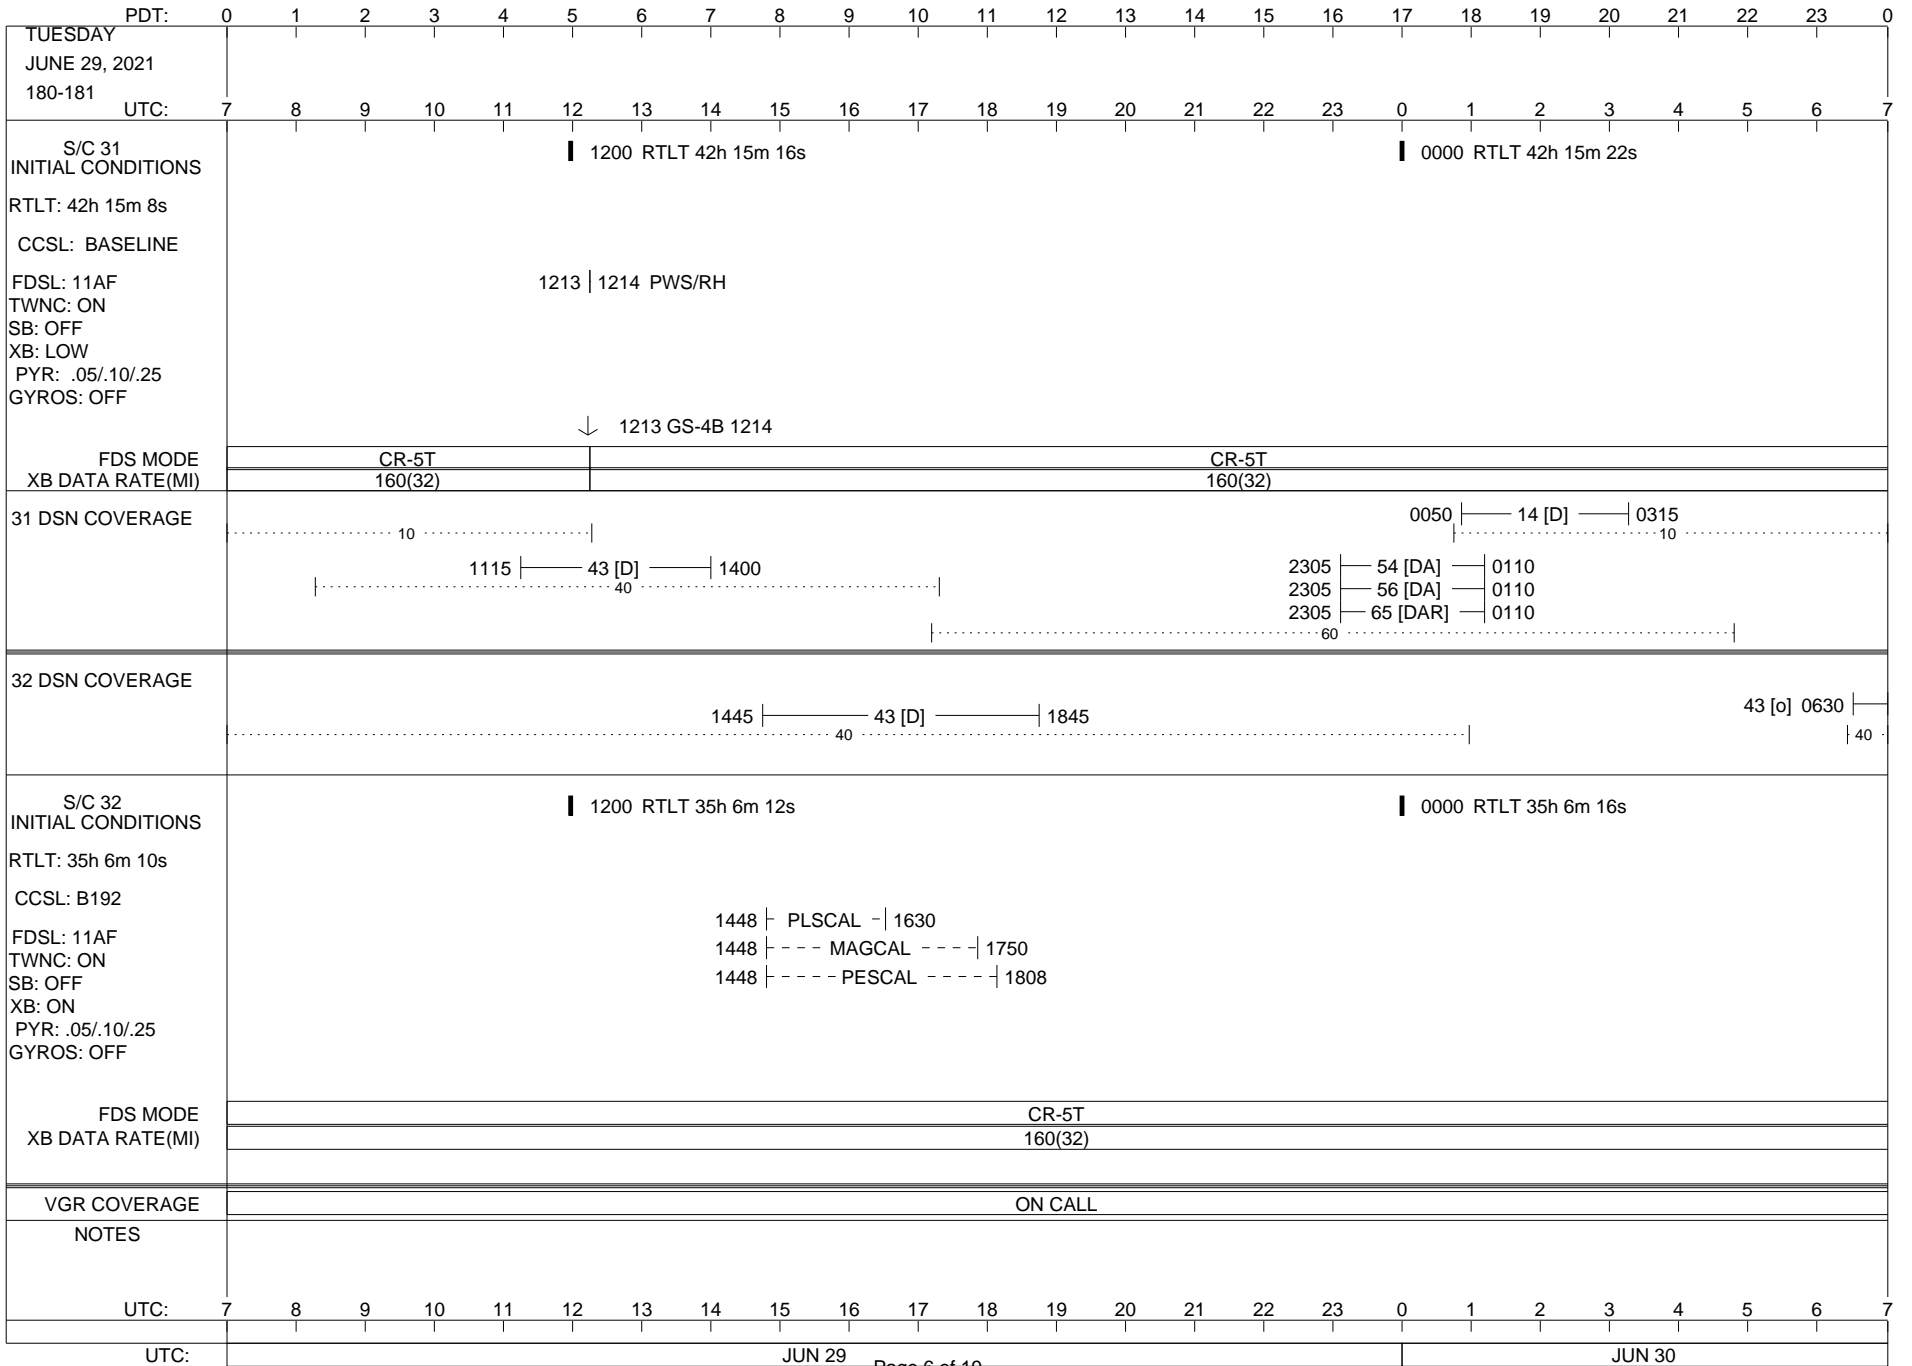

VOYAGER

Space Flight Operations Schedule (SFOS)

Issue Date: June 22, 2021

For the Period: 06/25/21 to 07/12/21 (21/175 – 21/193)

Posted at <https://voyager.jpl.nasa.gov/mission/status/>

LEGEND:

- ▽ = R/T Command (Last chance or Contingency)
- ▼ = R/T Command (Scheduled)
- * = Result of R/T Command
- n = (where n = 1,2,3 ..) Special Note, see bottom of page
- A = Arrayed station
- B = BLF
- D = Downlink only pass
- H = High Power Transmitter
- R = Array Reference Antenna
- T = TLC Uplink
- U = Uplink only pass
- [o] = Ramp-through

32 DSN COVERAGE

S/C 32
INITIAL CONDITIONS
RTLTL: 35h 5m 46s
CCSL: B192
FDSL: 11AF
TWNC: ON
SB: OFF
XB: ON
PYR: .05/.10/.25
GYROS: OFF

1200 RTLT 35h 5m 48s

0000 RTLT 35h 5m 50s

FDS MODE
XB DATA RATE(MI)

CR-5T
160(32)

VGR COVERAGE

ON CALL VGR ON CALL

NOTES

UTC: 7 8 9 10 11 12 13 14 15 16 17 18 19 20 21 22 23 0 1 2 3 4 5 6 7

UTC: JUN 24 Page 1 of 19 JUN 25

ISSUE DATE: 07/03/21 19:13

ISSUE DATE: 07/03/21 19:13

PDT:	0	1	2	3	4	5	6	7	8	9	10	11	12	13	14	15	16	17	18	19	20	21	22	23	0
WEDNESDAY JUNE 30, 2021 181-182																									
UTC:	7	8	9	10	11	12	13	14	15	16	17	18	19	20	21	22	23	0	1	2	3	4	5	6	7
S/C 31 INITIAL CONDITIONS RTLT: 42h 15m 22s CCSL: BASELINE FDSL: 11AF TWNC: ON SB: OFF XB: LOW PYR: .05/.10/.25 GYROS: OFF						█ 1200 RTLT 42h 15m 30s												█ 0000 RTLT 42h 15m 38s							
FDS MODE XB DATA RATE(MI)																									
31 DSN COVERAGE																									
32 DSN COVERAGE																									
S/C 32 INITIAL CONDITIONS RTLT: 35h 6m 16s CCSL: B192 FDSL: 11AF TWNC: ON SB: OFF XB: ON PYR: .05/.10/.25 GYROS: OFF						█ 1200 RTLT 35h 6m 18s												█ 0000 RTLT 35h 6m 22s							
FDS MODE XB DATA RATE(MI)																									
VGR COVERAGE																									
NOTES																									
UTC:	7	8	9	10	11	12	13	14	15	16	17	18	19	20	21	22	23	0	1	2	3	4	5	6	7
UTC:																									