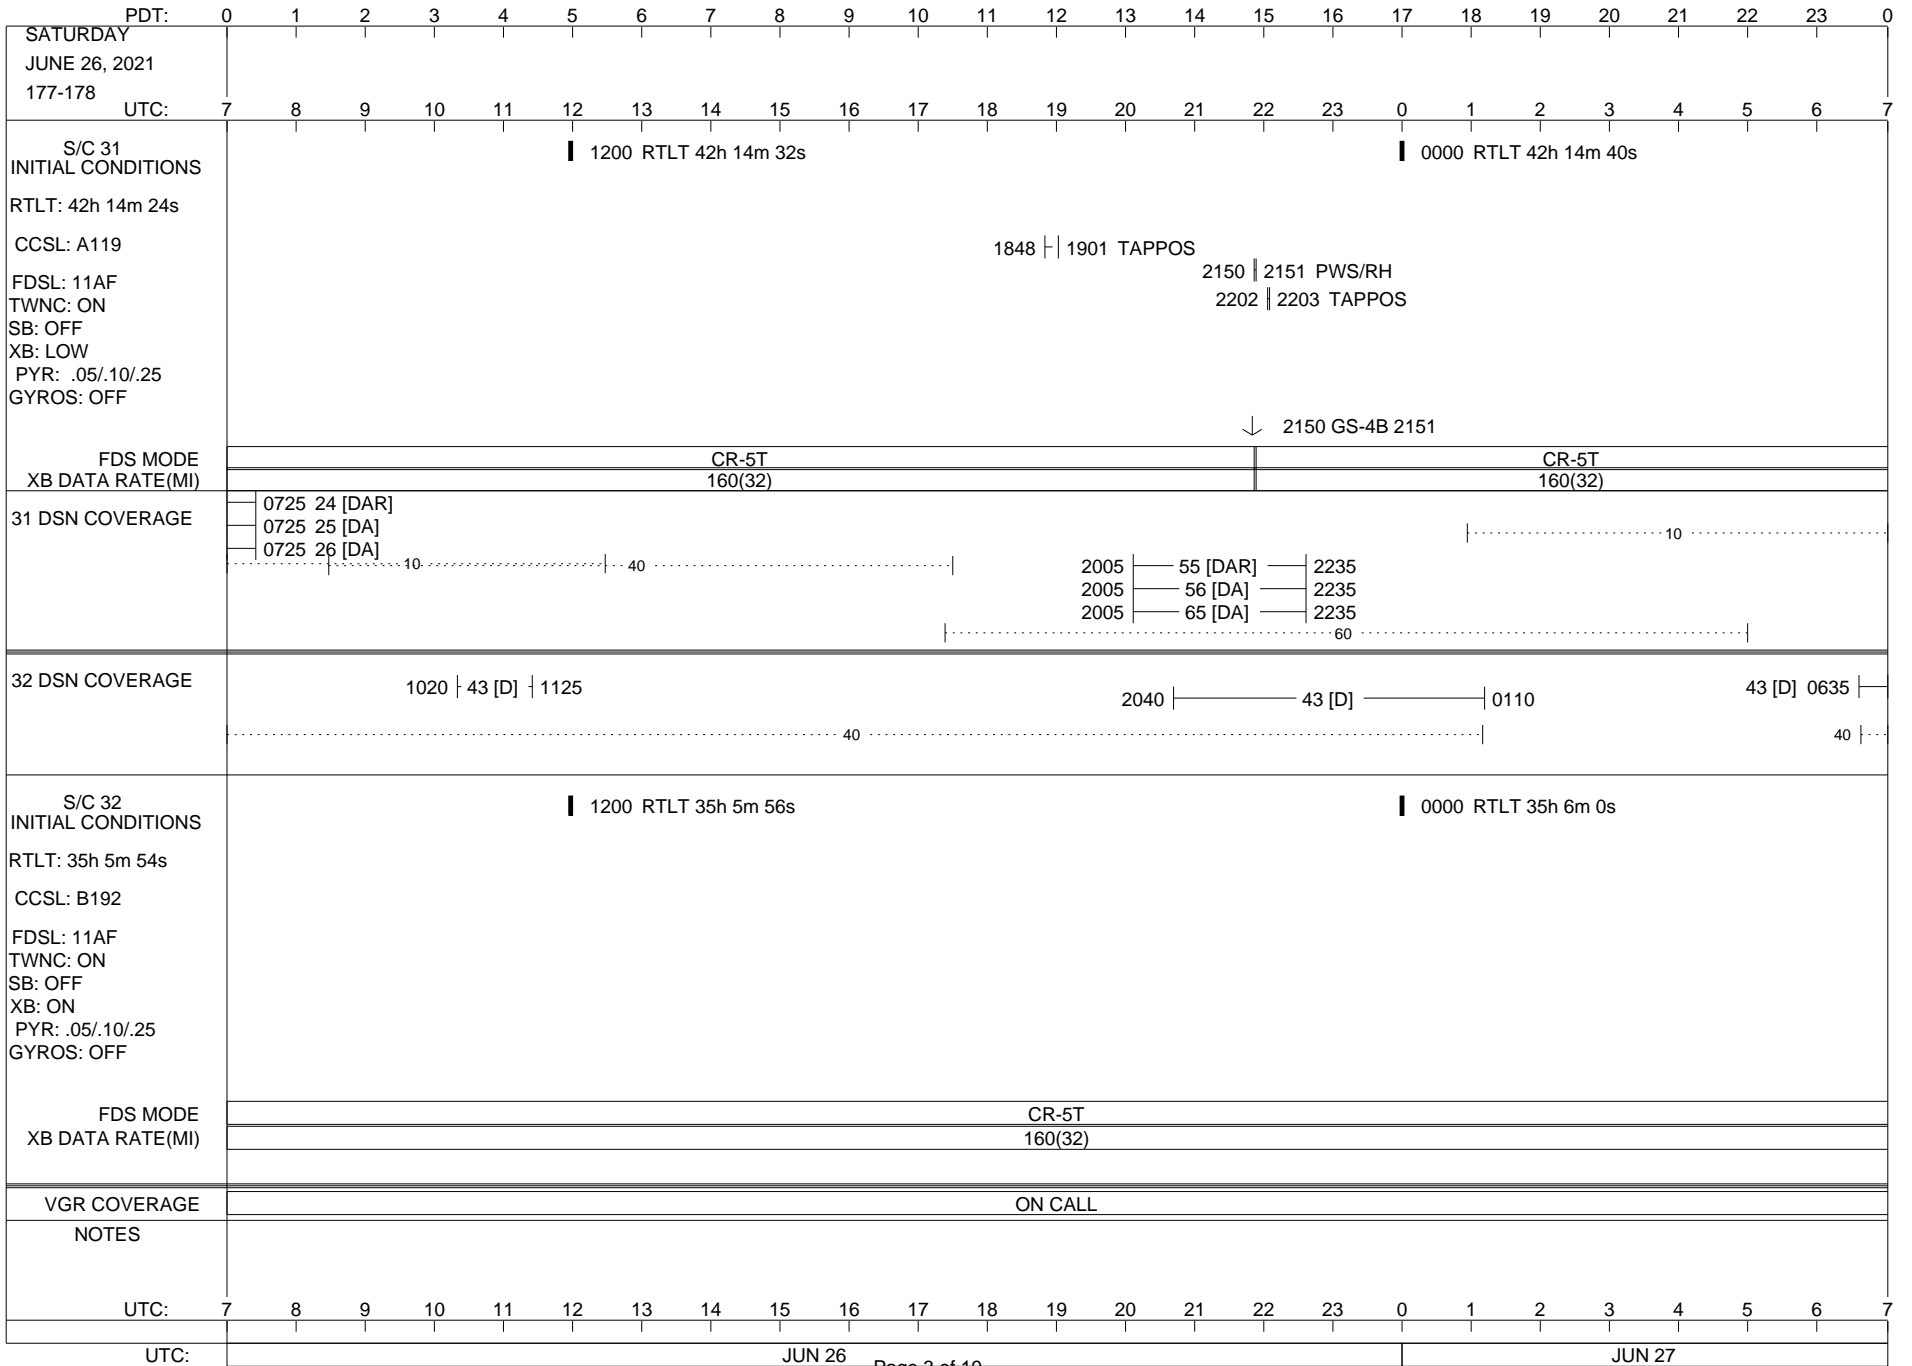

VOYAGER

Space Flight Operations Schedule (SFOS)

Issue Date: June 22, 2021

For the Period: 06/25/21 to 07/12/21 (21/175 – 21/193)

Posted at <https://voyager.jpl.nasa.gov/mission/status/>

LEGEND:

- ▽ = R/T Command (Last chance or Contingency)
- ▼ = R/T Command (Scheduled)
- * = Result of R/T Command
- n = (where n = 1,2,3 ..) Special Note, see bottom of page
- A = Arrayed station
- B = BLF
- D = Downlink only pass
- H = High Power Transmitter
- R = Array Reference Antenna
- T = TLC Uplink
- U = Uplink only pass
- [o] = Ramp-through

32 DSN COVERAGE

S/C 32
INITIAL CONDITIONS
RTLTL: 35h 5m 46s
CCSL: B192
FDSL: 11AF
TWNC: ON
SB: OFF
XB: ON
PYR: .05/.10/.25
GYROS: OFF

1200 RTLT 35h 5m 48s

0000 RTLT 35h 5m 50s

FDS MODE
XB DATA RATE(MI)

CR-5T
160(32)

VGR COVERAGE

ON CALL VGR ON CALL

NOTES

UTC: 7 8 9 10 11 12 13 14 15 16 17 18 19 20 21 22 23 0 1 2 3 4 5 6 7

UTC: JUN 24 Page 1 of 19 JUN 25

ISSUE DATE: 07/03/21 19:13

ISSUE DATE: 07/03/21 19:13

PDT:	0	1	2	3	4	5	6	7	8	9	10	11	12	13	14	15	16	17	18	19	20	21	22	23	0
WEDNESDAY JUNE 30, 2021 181-182																									
UTC:	7	8	9	10	11	12	13	14	15	16	17	18	19	20	21	22	23	0	1	2	3	4	5	6	7
S/C 31 INITIAL CONDITIONS RTLT: 42h 15m 22s CCSL: BASELINE FDSL: 11AF TWNC: ON SB: OFF XB: LOW PYR: .05/.10/.25 GYROS: OFF						█ 1200 RTLT 42h 15m 30s												█ 0000 RTLT 42h 15m 38s							
FDS MODE XB DATA RATE(MI)																									
31 DSN COVERAGE																									
32 DSN COVERAGE																									
S/C 32 INITIAL CONDITIONS RTLT: 35h 6m 16s CCSL: B192 FDSL: 11AF TWNC: ON SB: OFF XB: ON PYR: .05/.10/.25 GYROS: OFF						█ 1200 RTLT 35h 6m 18s												█ 0000 RTLT 35h 6m 22s							
FDS MODE XB DATA RATE(MI)																									
VGR COVERAGE																									
NOTES																									
UTC:	7	8	9	10	11	12	13	14	15	16	17	18	19	20	21	22	23	0	1	2	3	4	5	6	7
UTC:																									