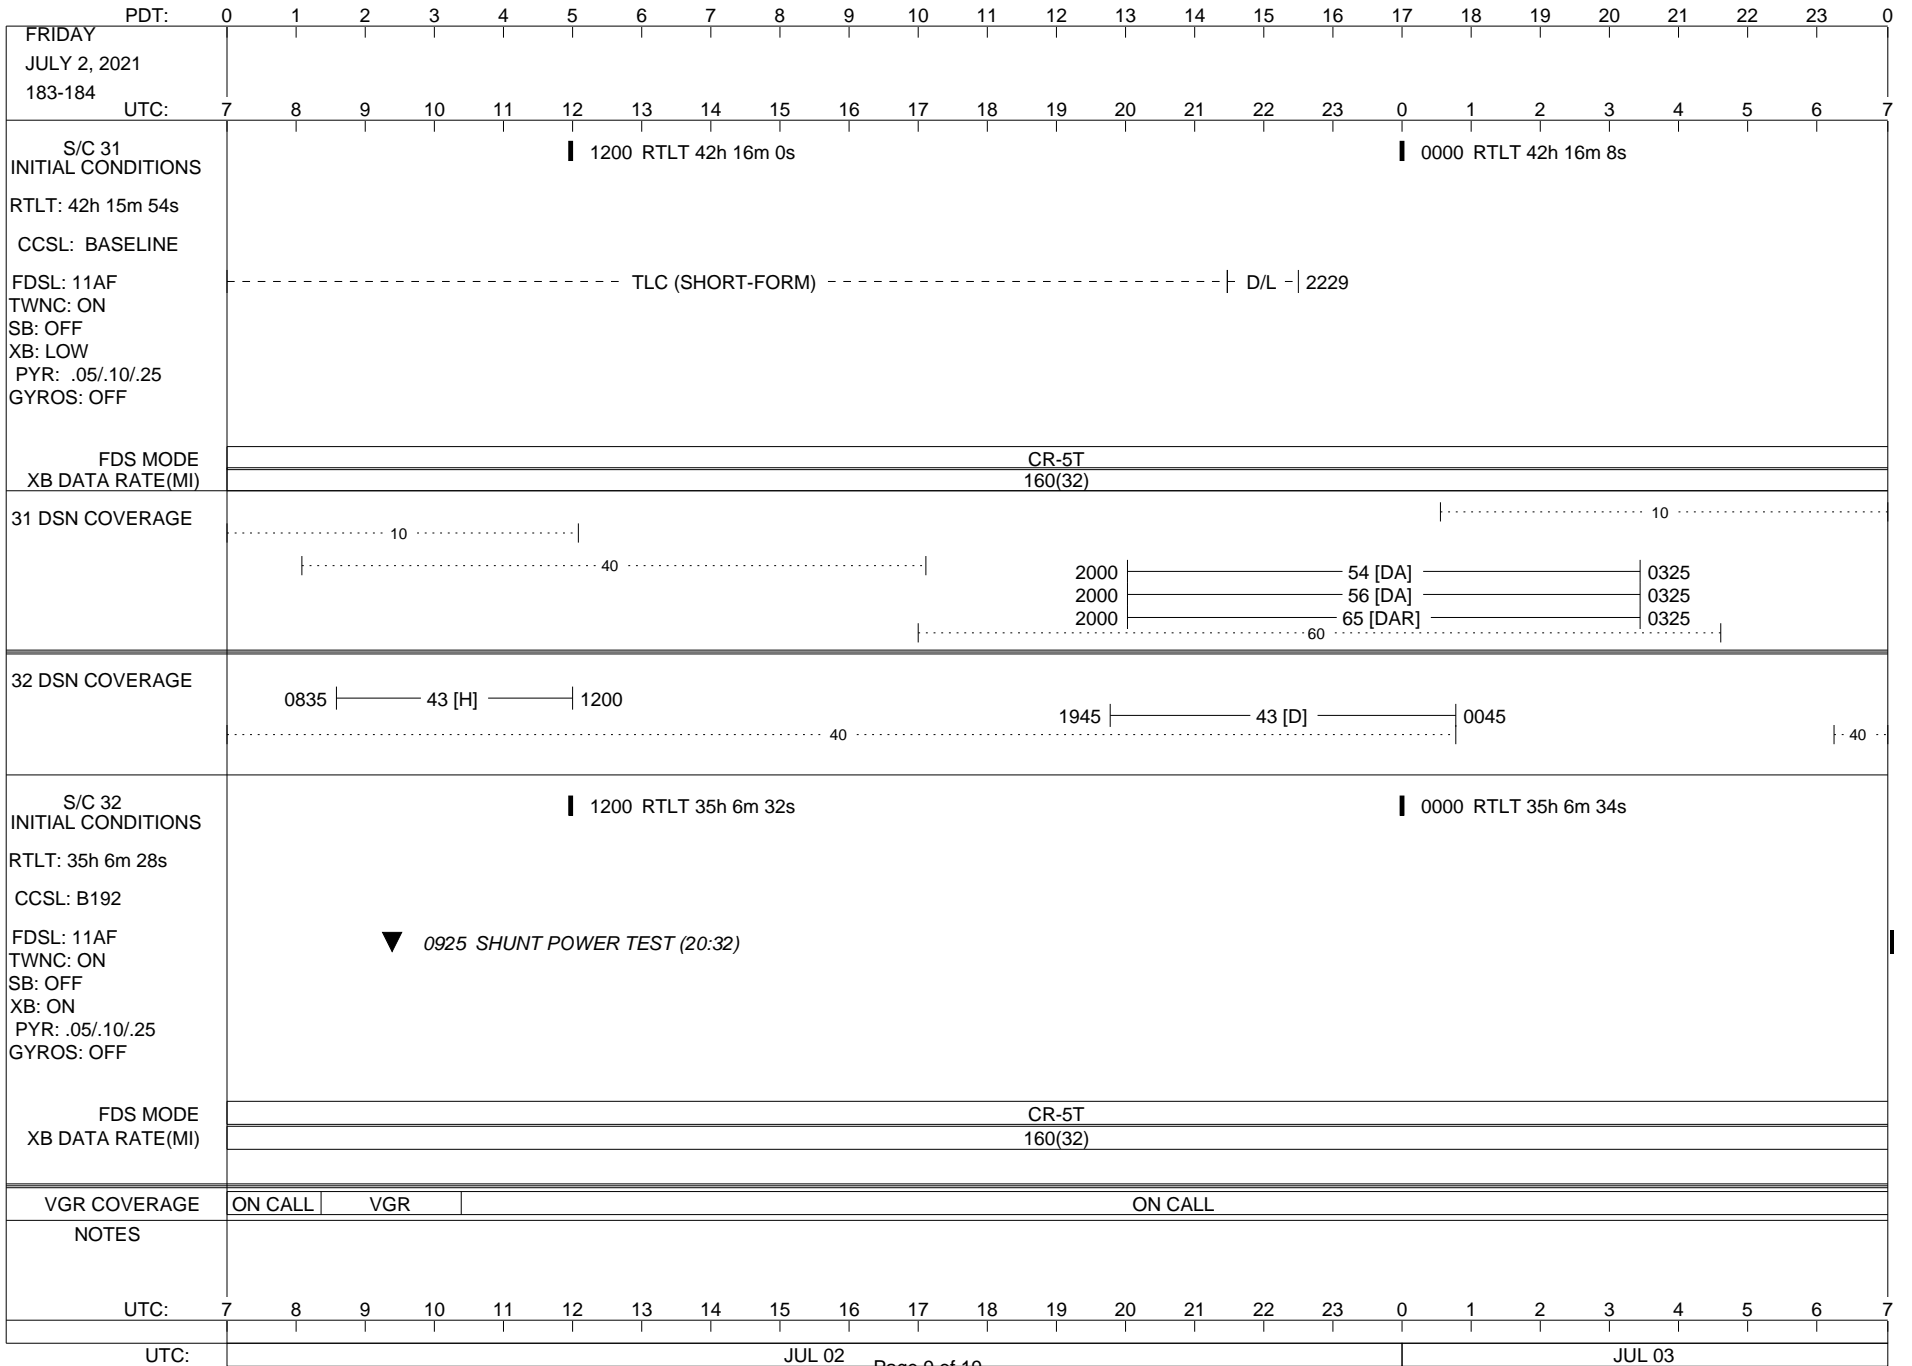

ISSUE DATE: 07/03/21 19:13