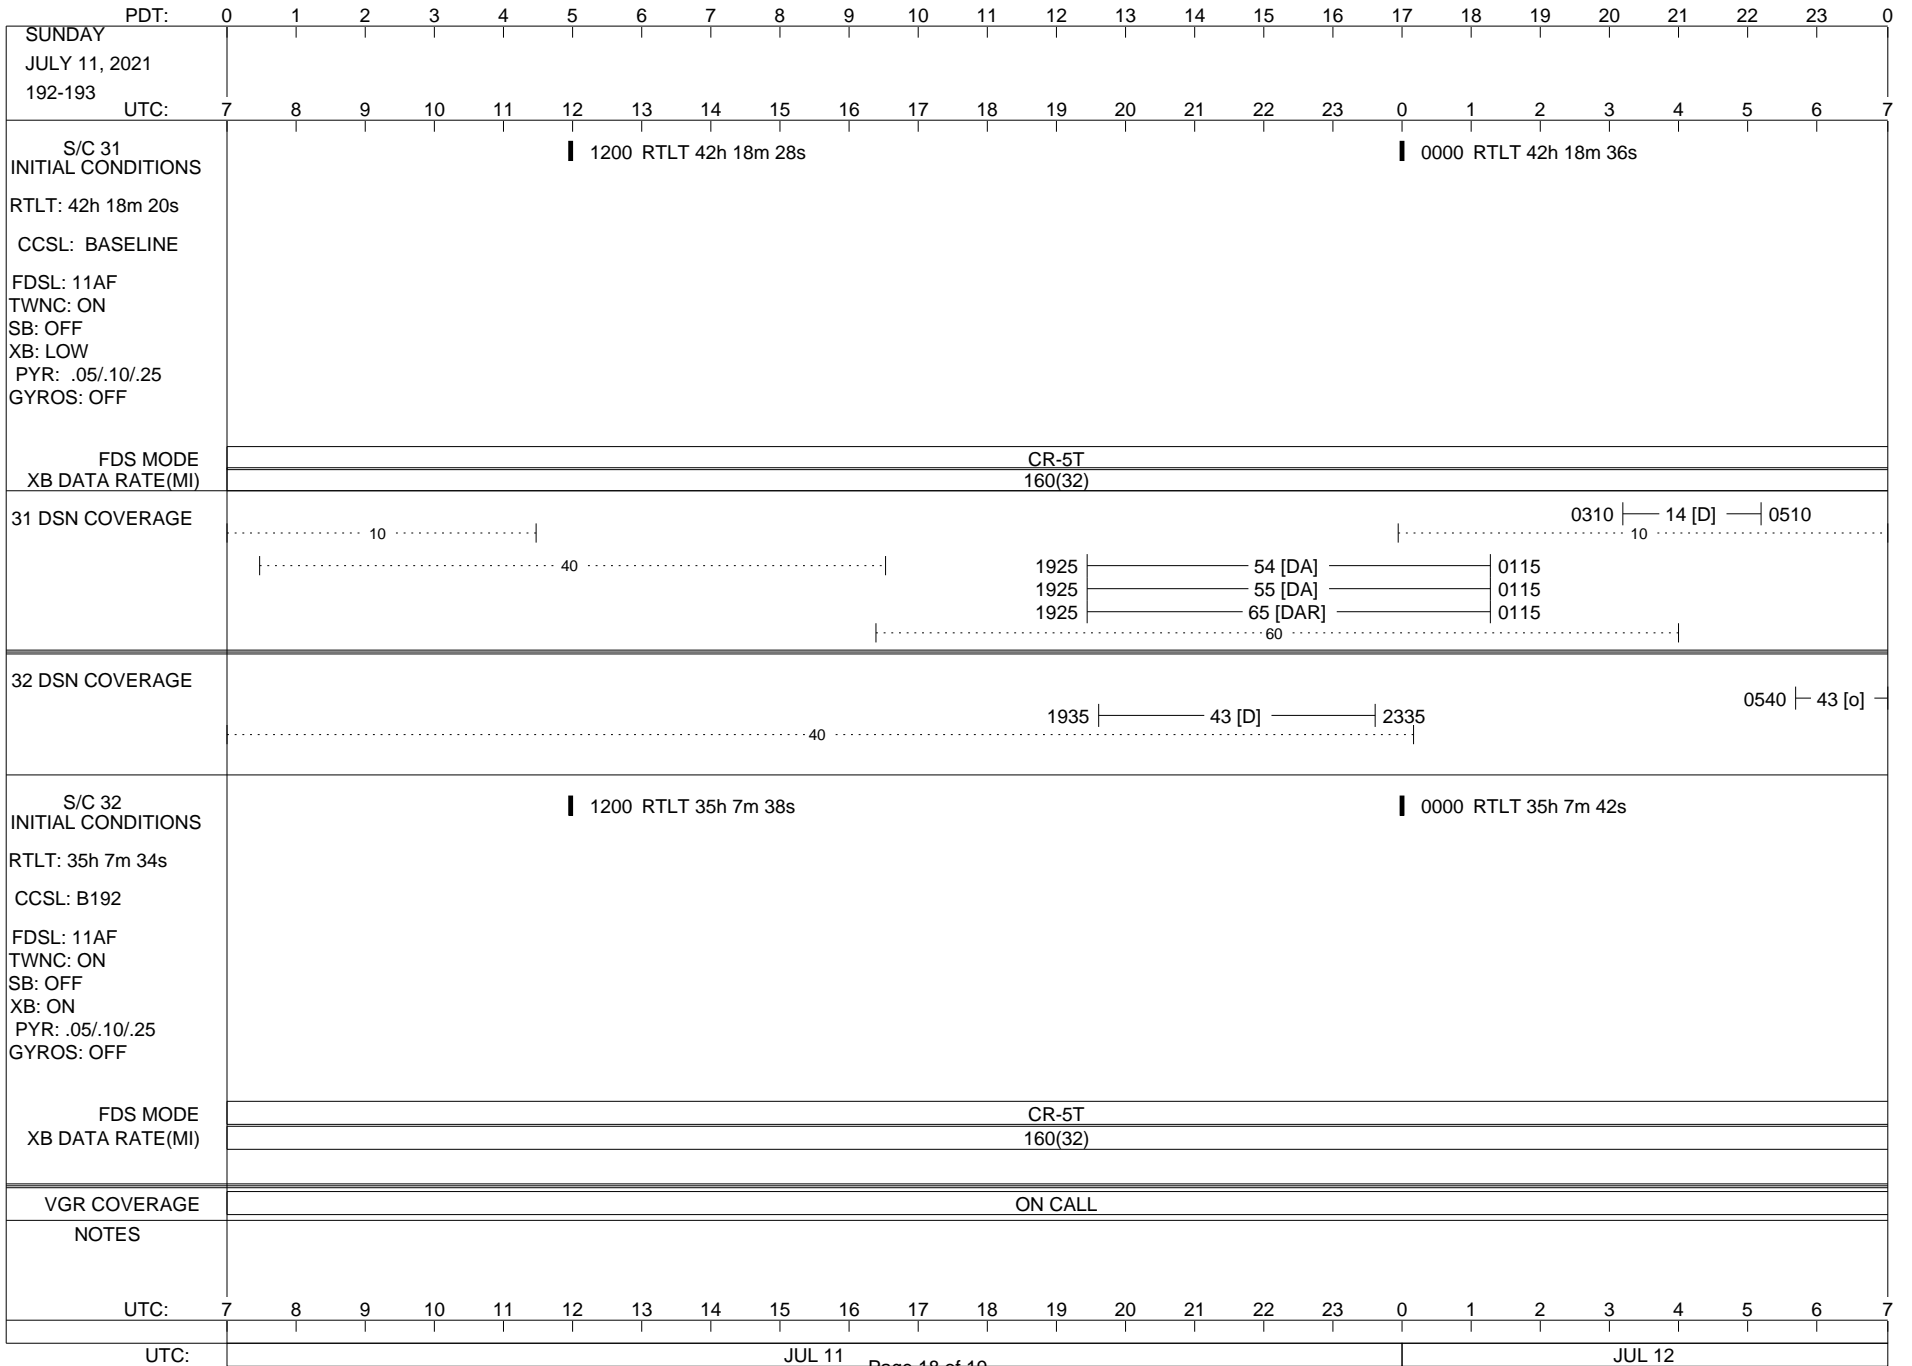

ISSUE DATE: 07/03/21 19:13