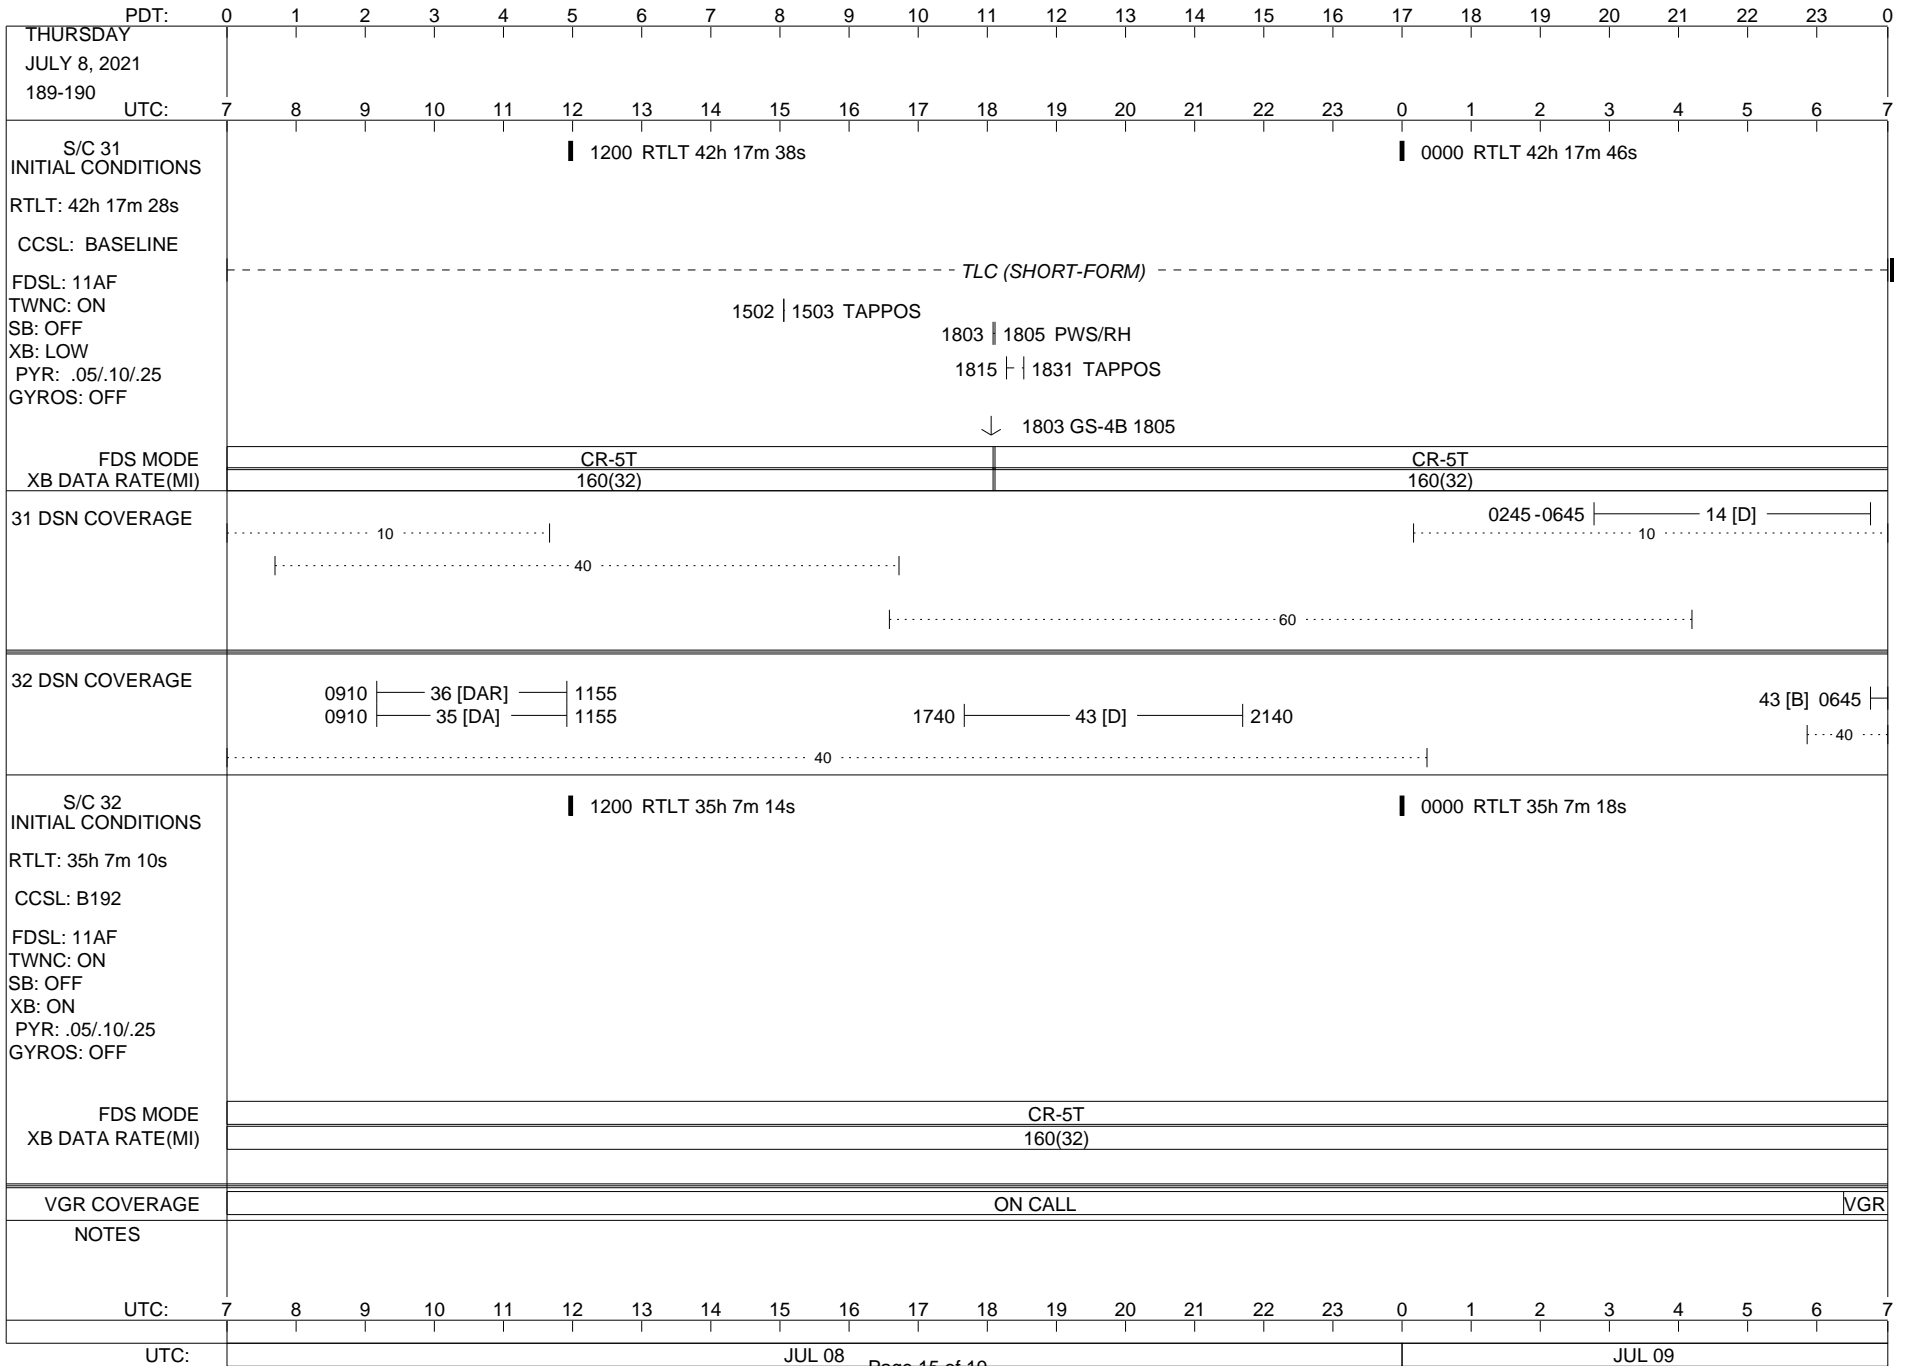

ISSUE DATE: 07/03/21 19:13