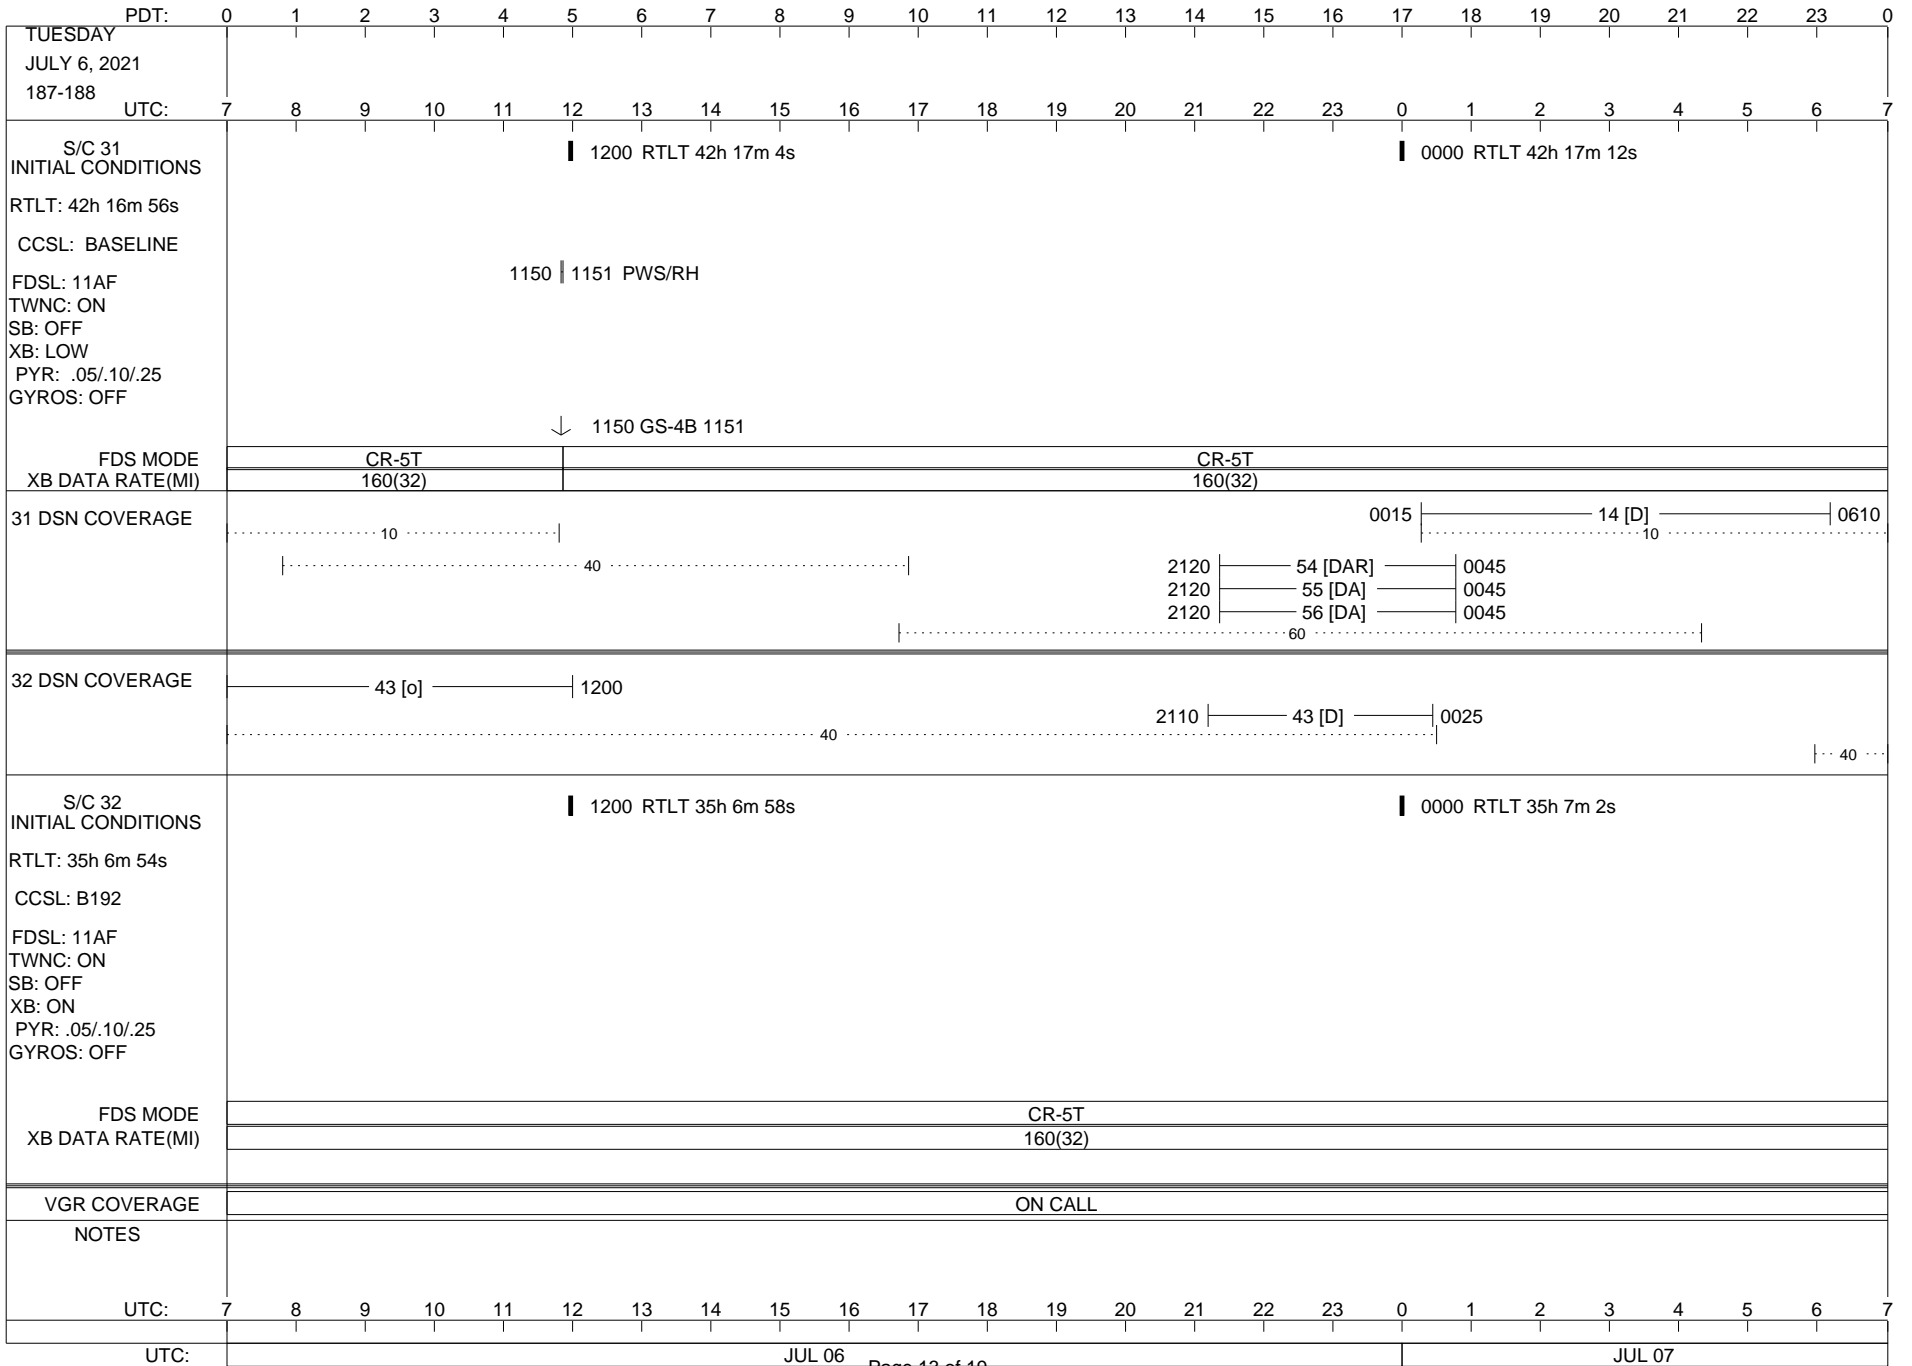

ISSUE DATE: 07/03/21 19:13