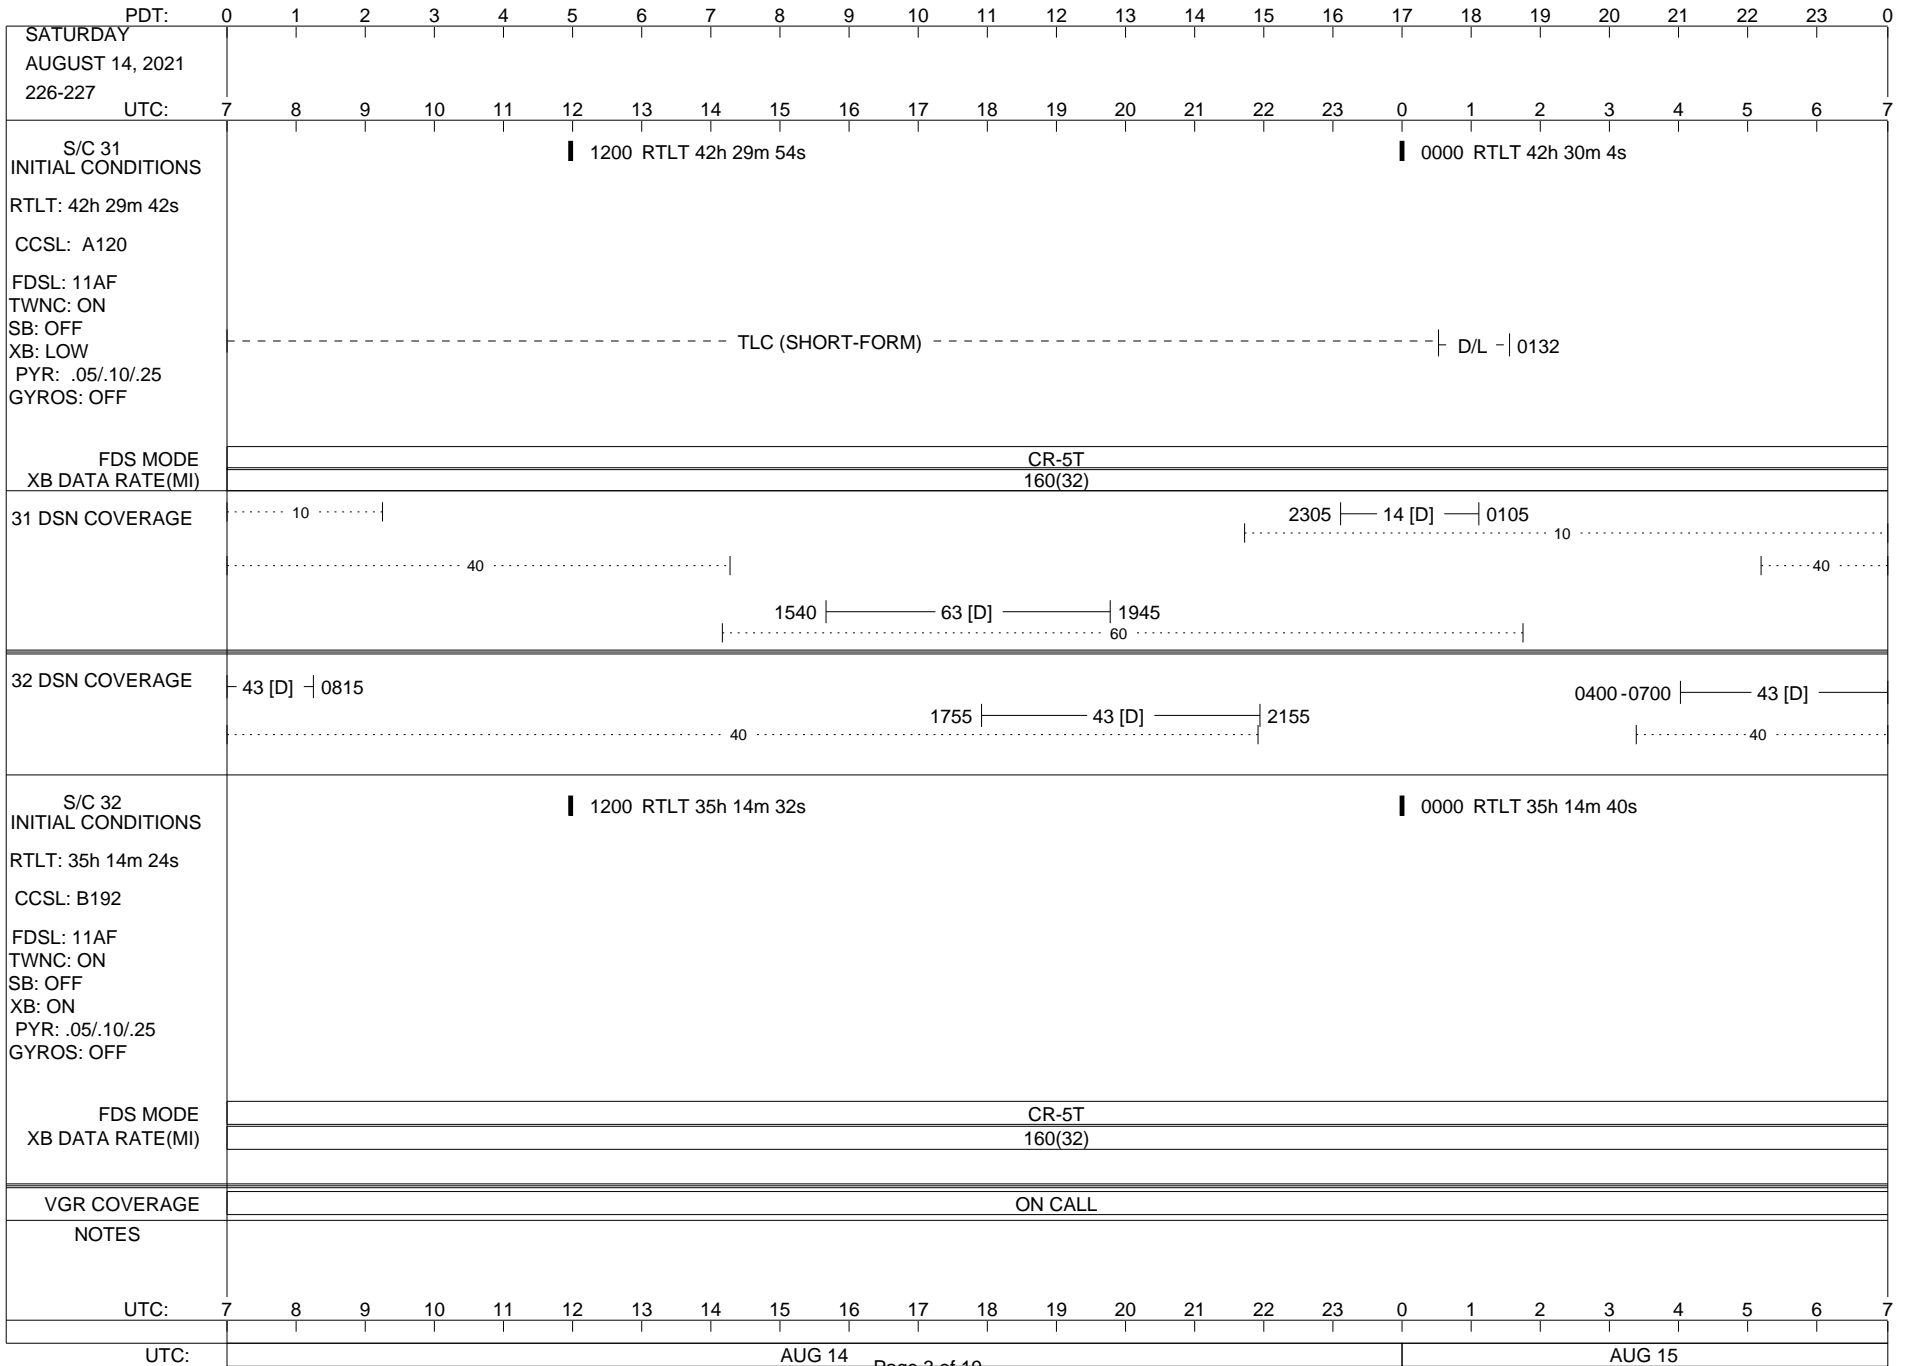

ISSUE DATE: 08/17/21 12:00