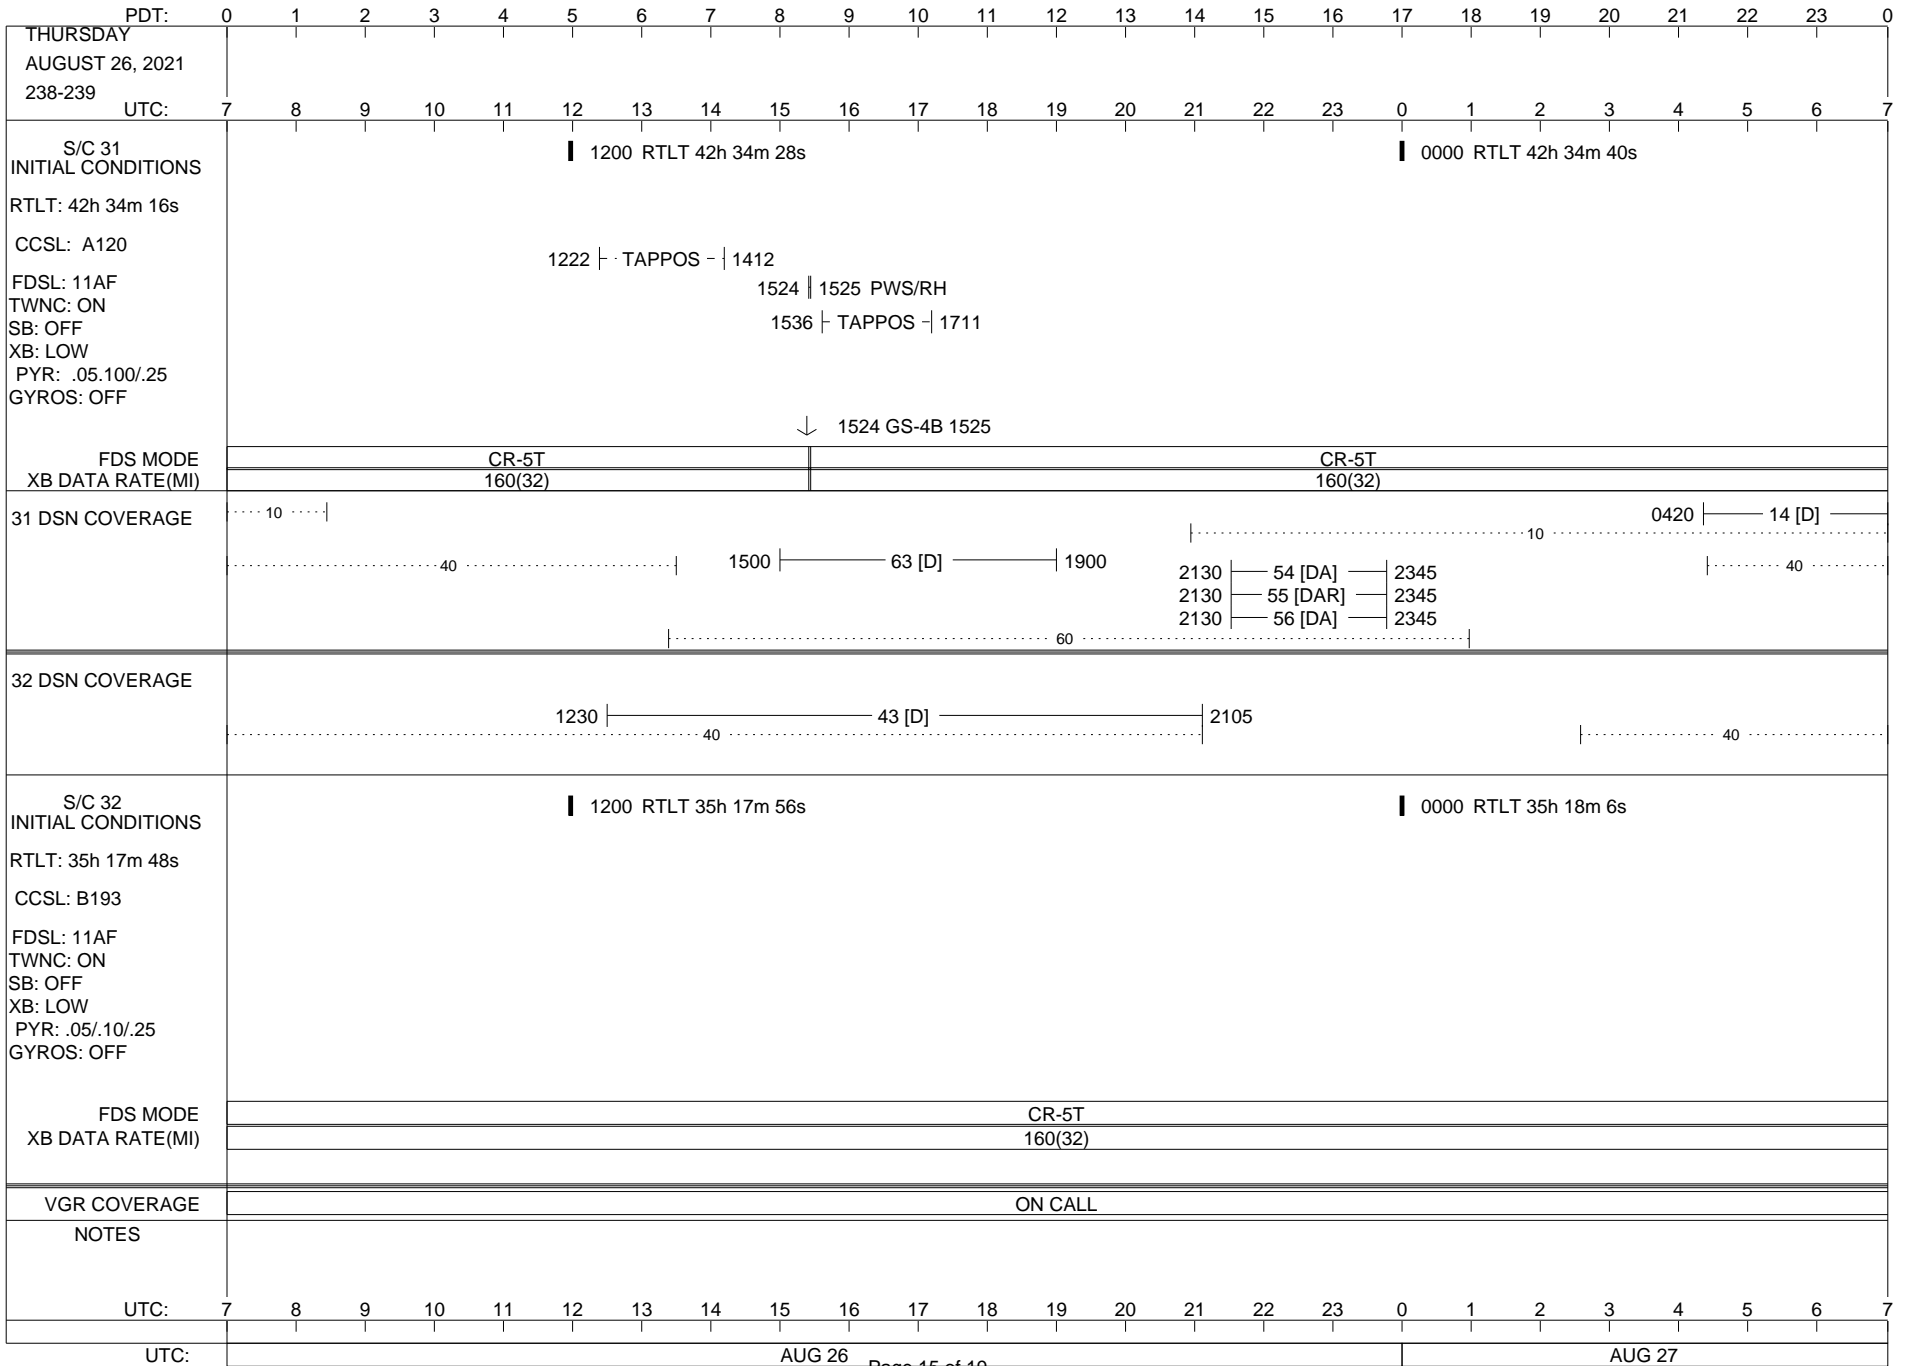

ISSUE DATE: 08/17/21 12:00