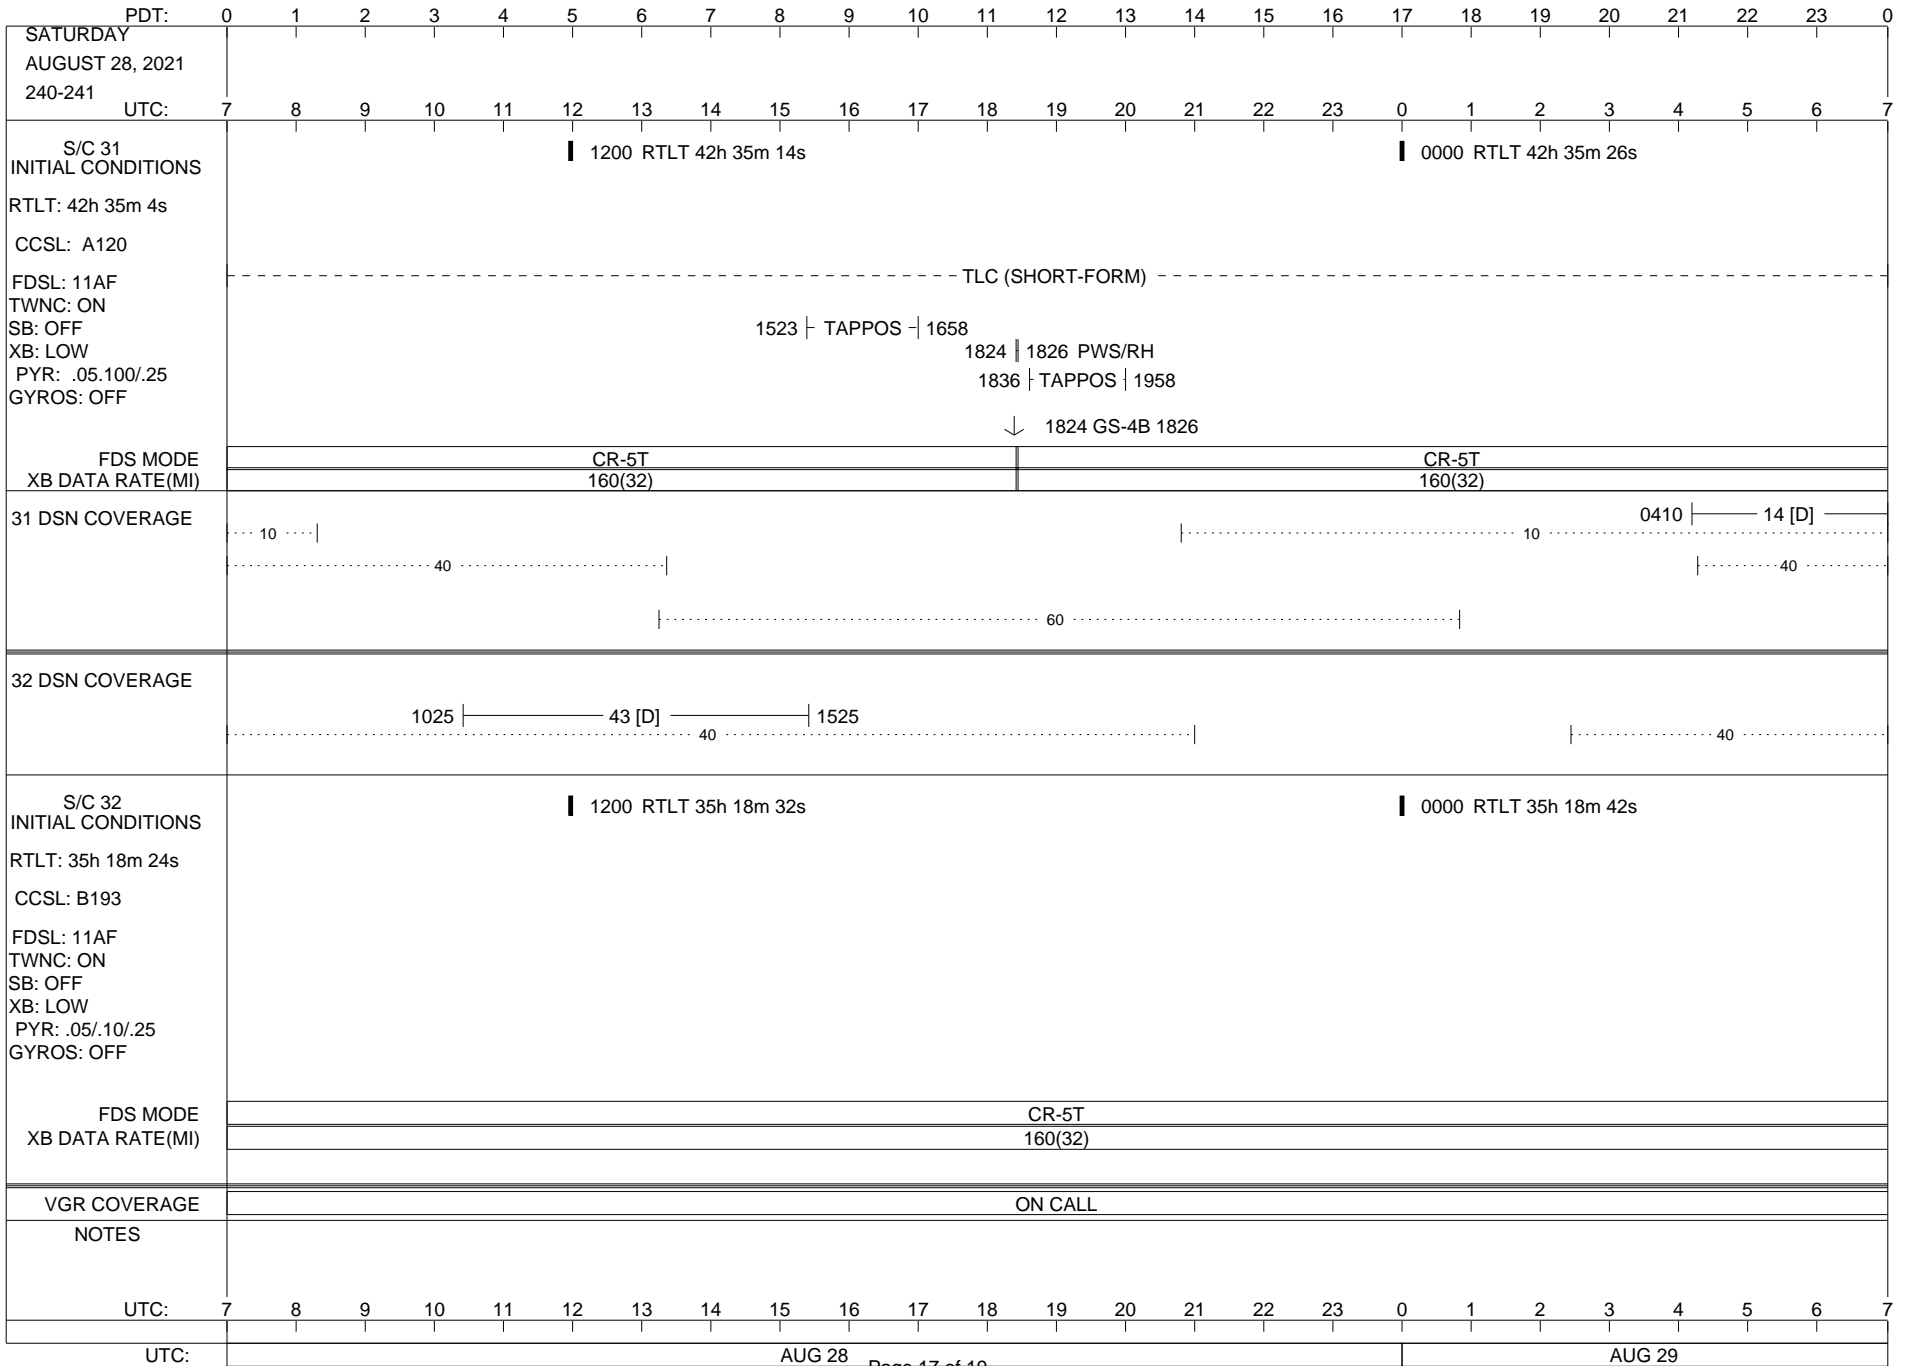

ISSUE DATE: 08/17/21 12:00