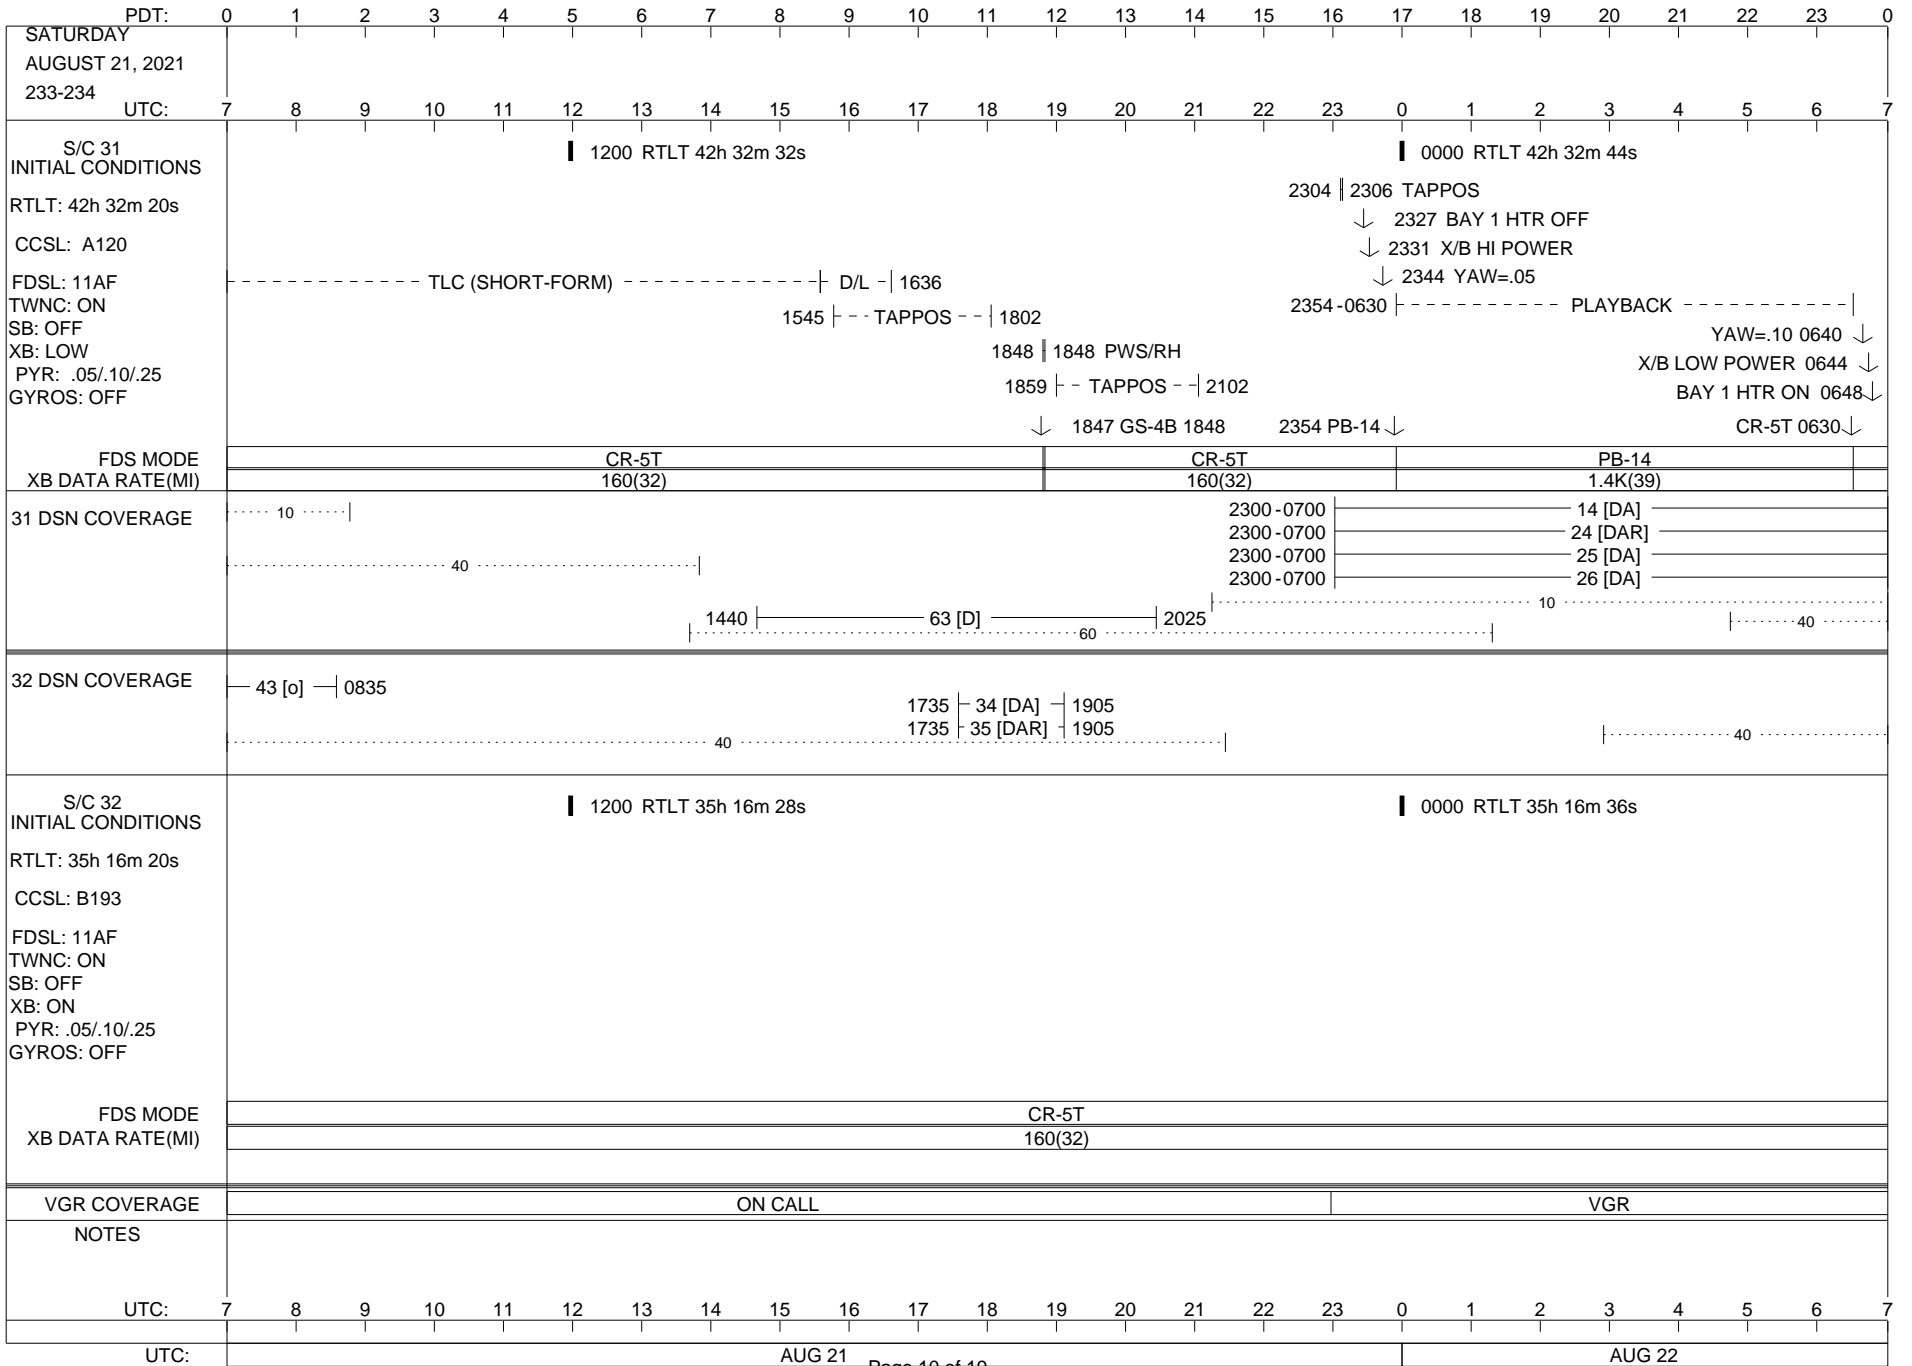

ISSUE DATE: 08/17/21 12:00