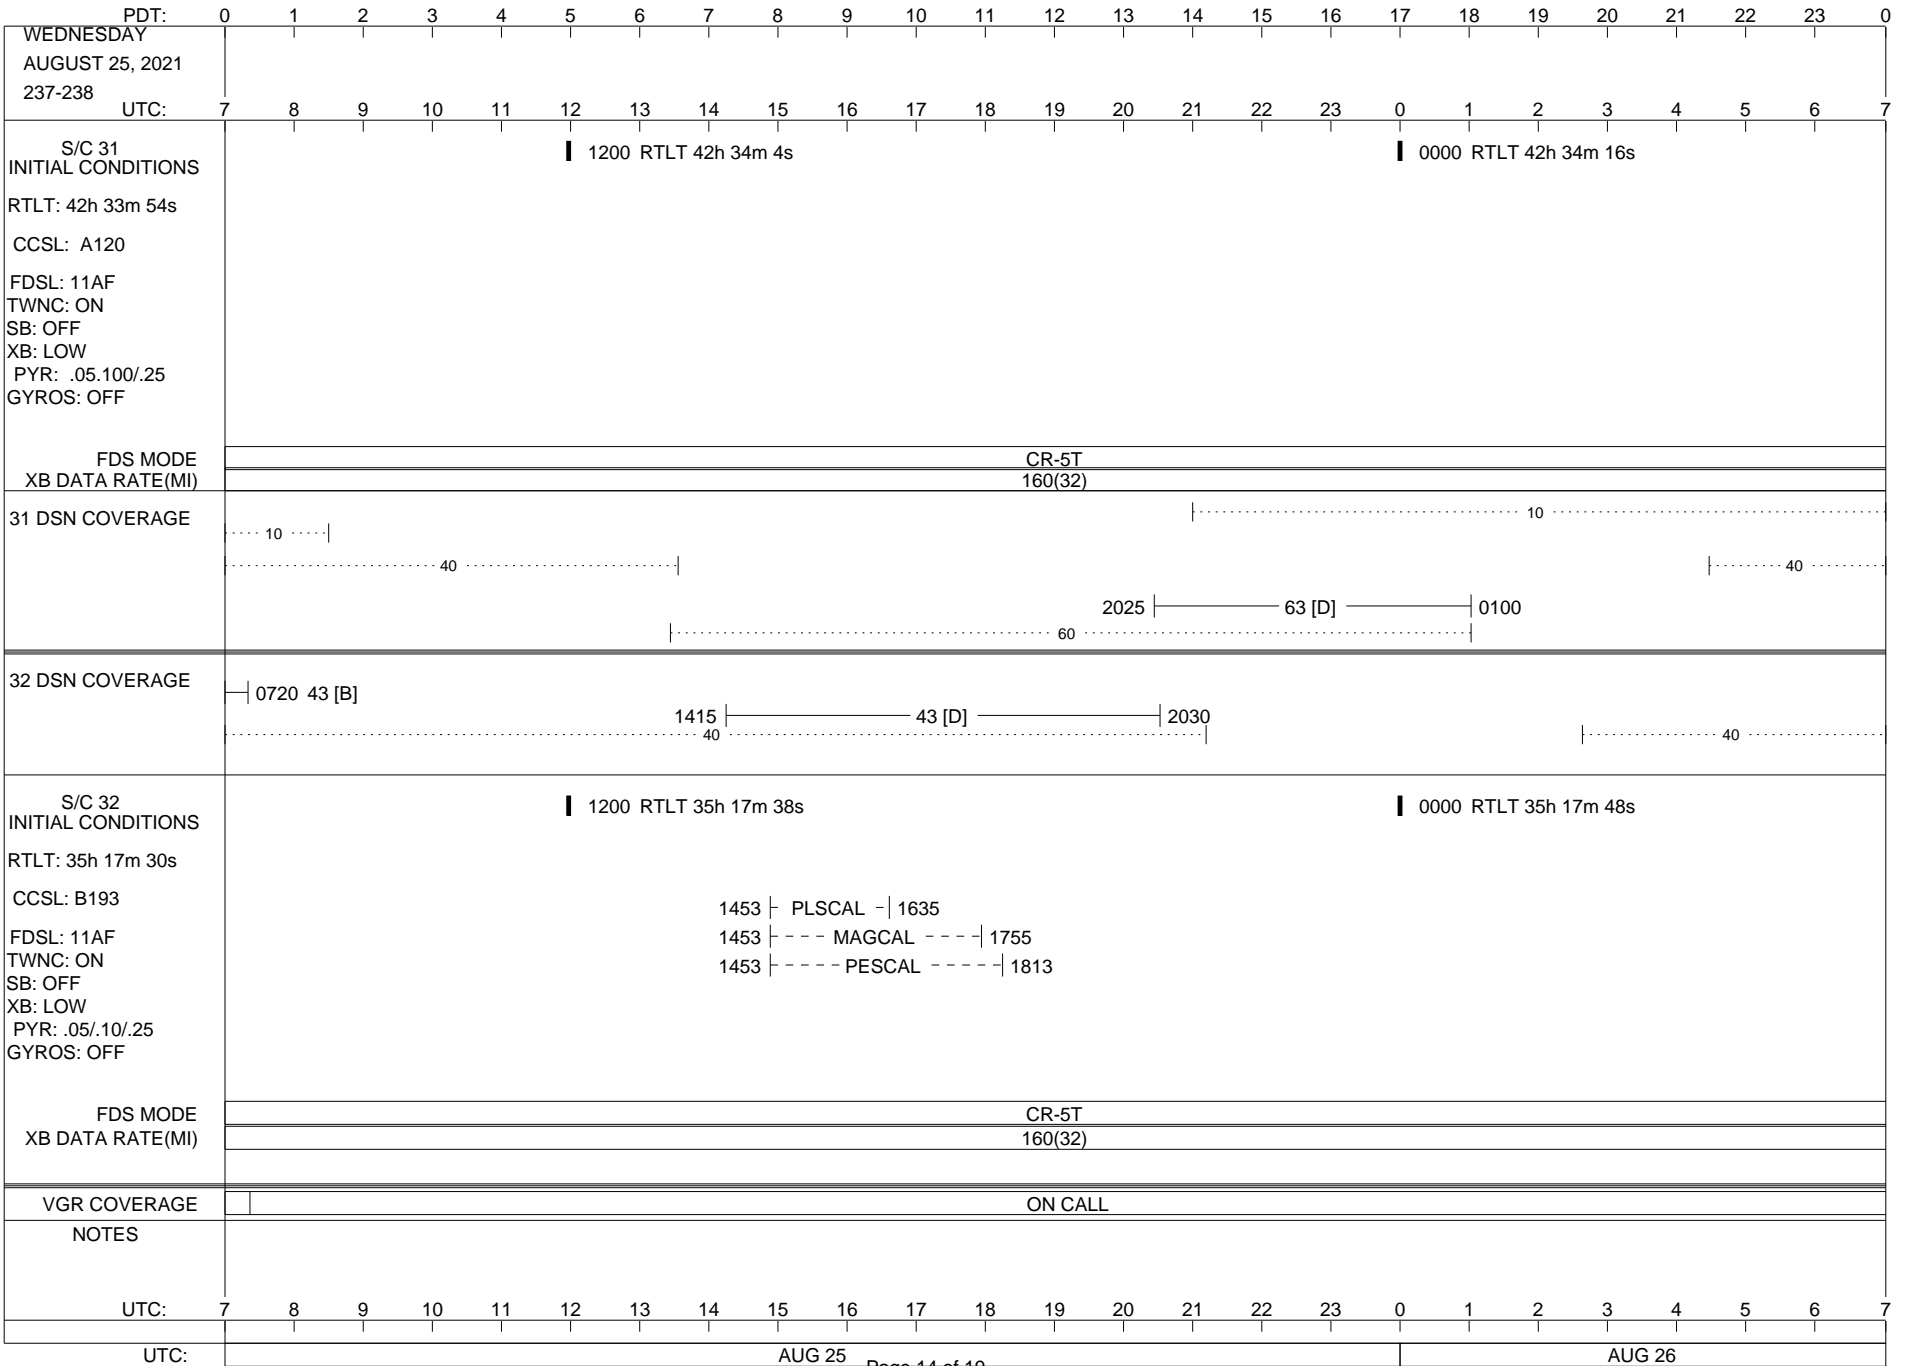

ISSUE DATE: 08/17/21 12:00