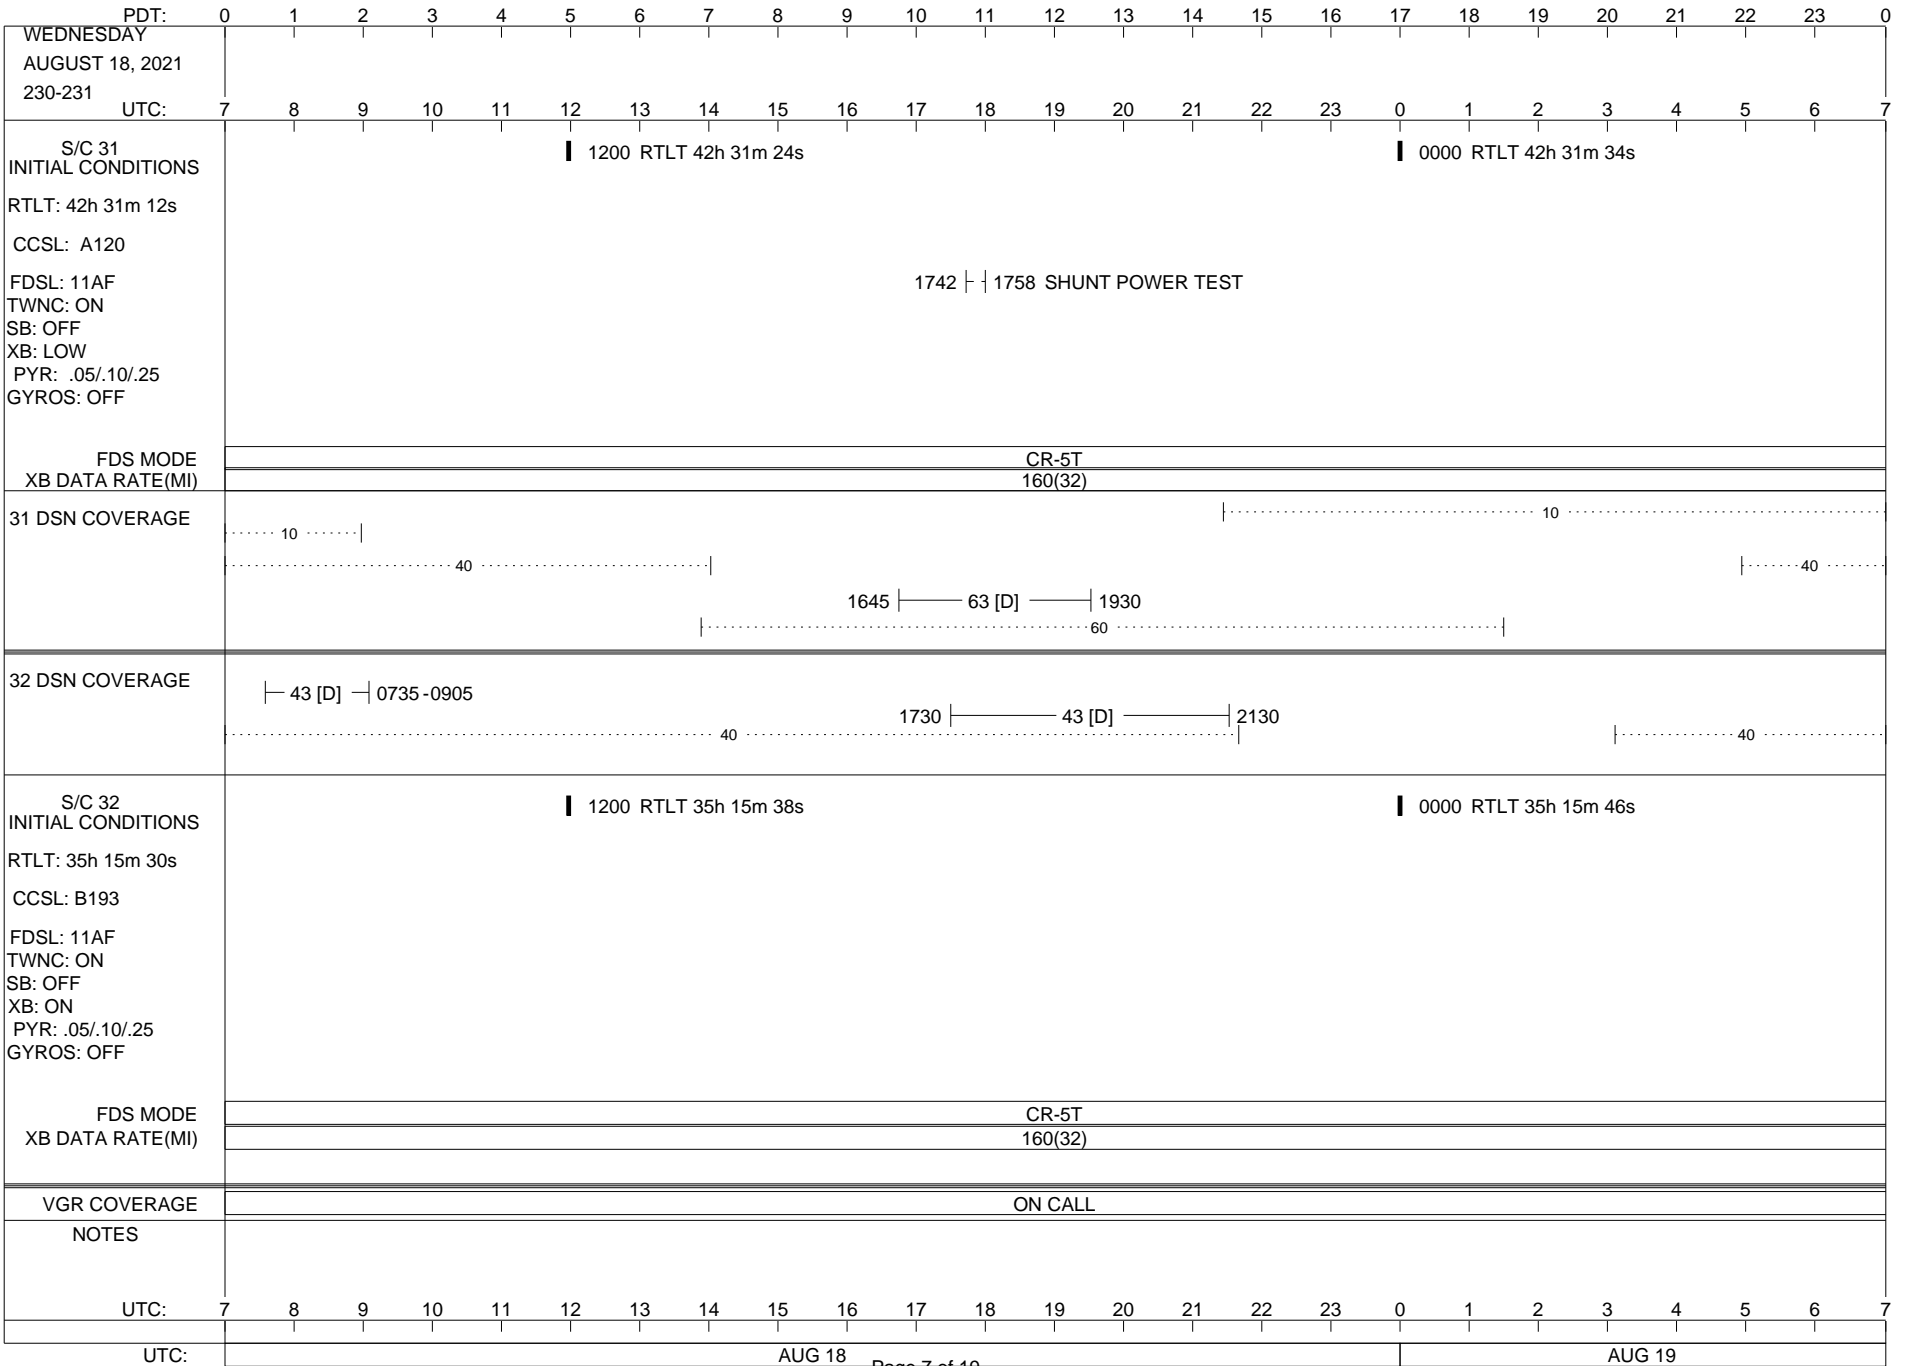

ISSUE DATE: 08/17/21 12:00