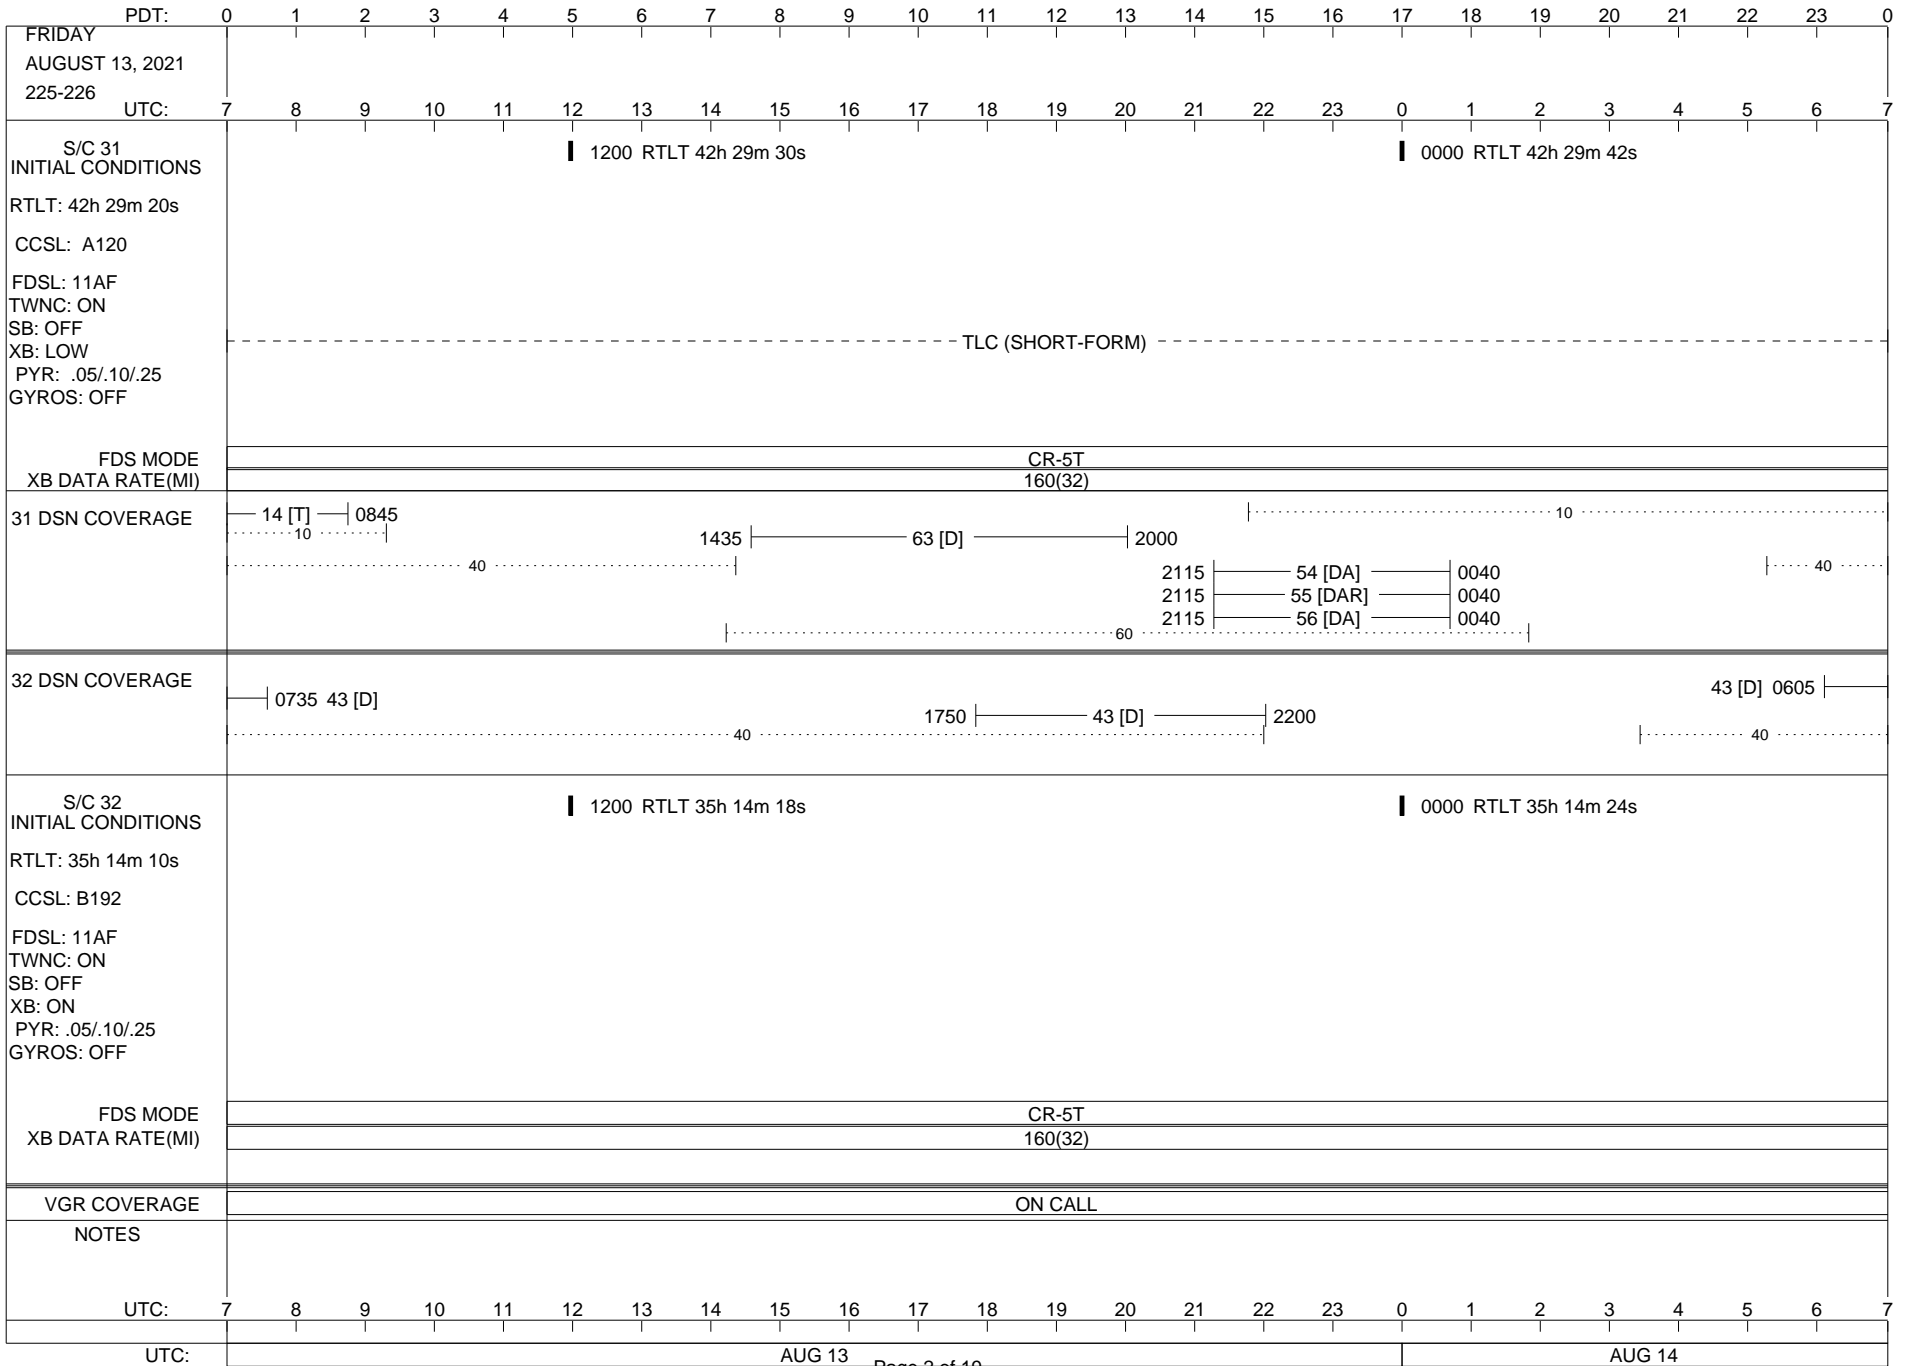

ISSUE DATE: 08/17/21 12:00