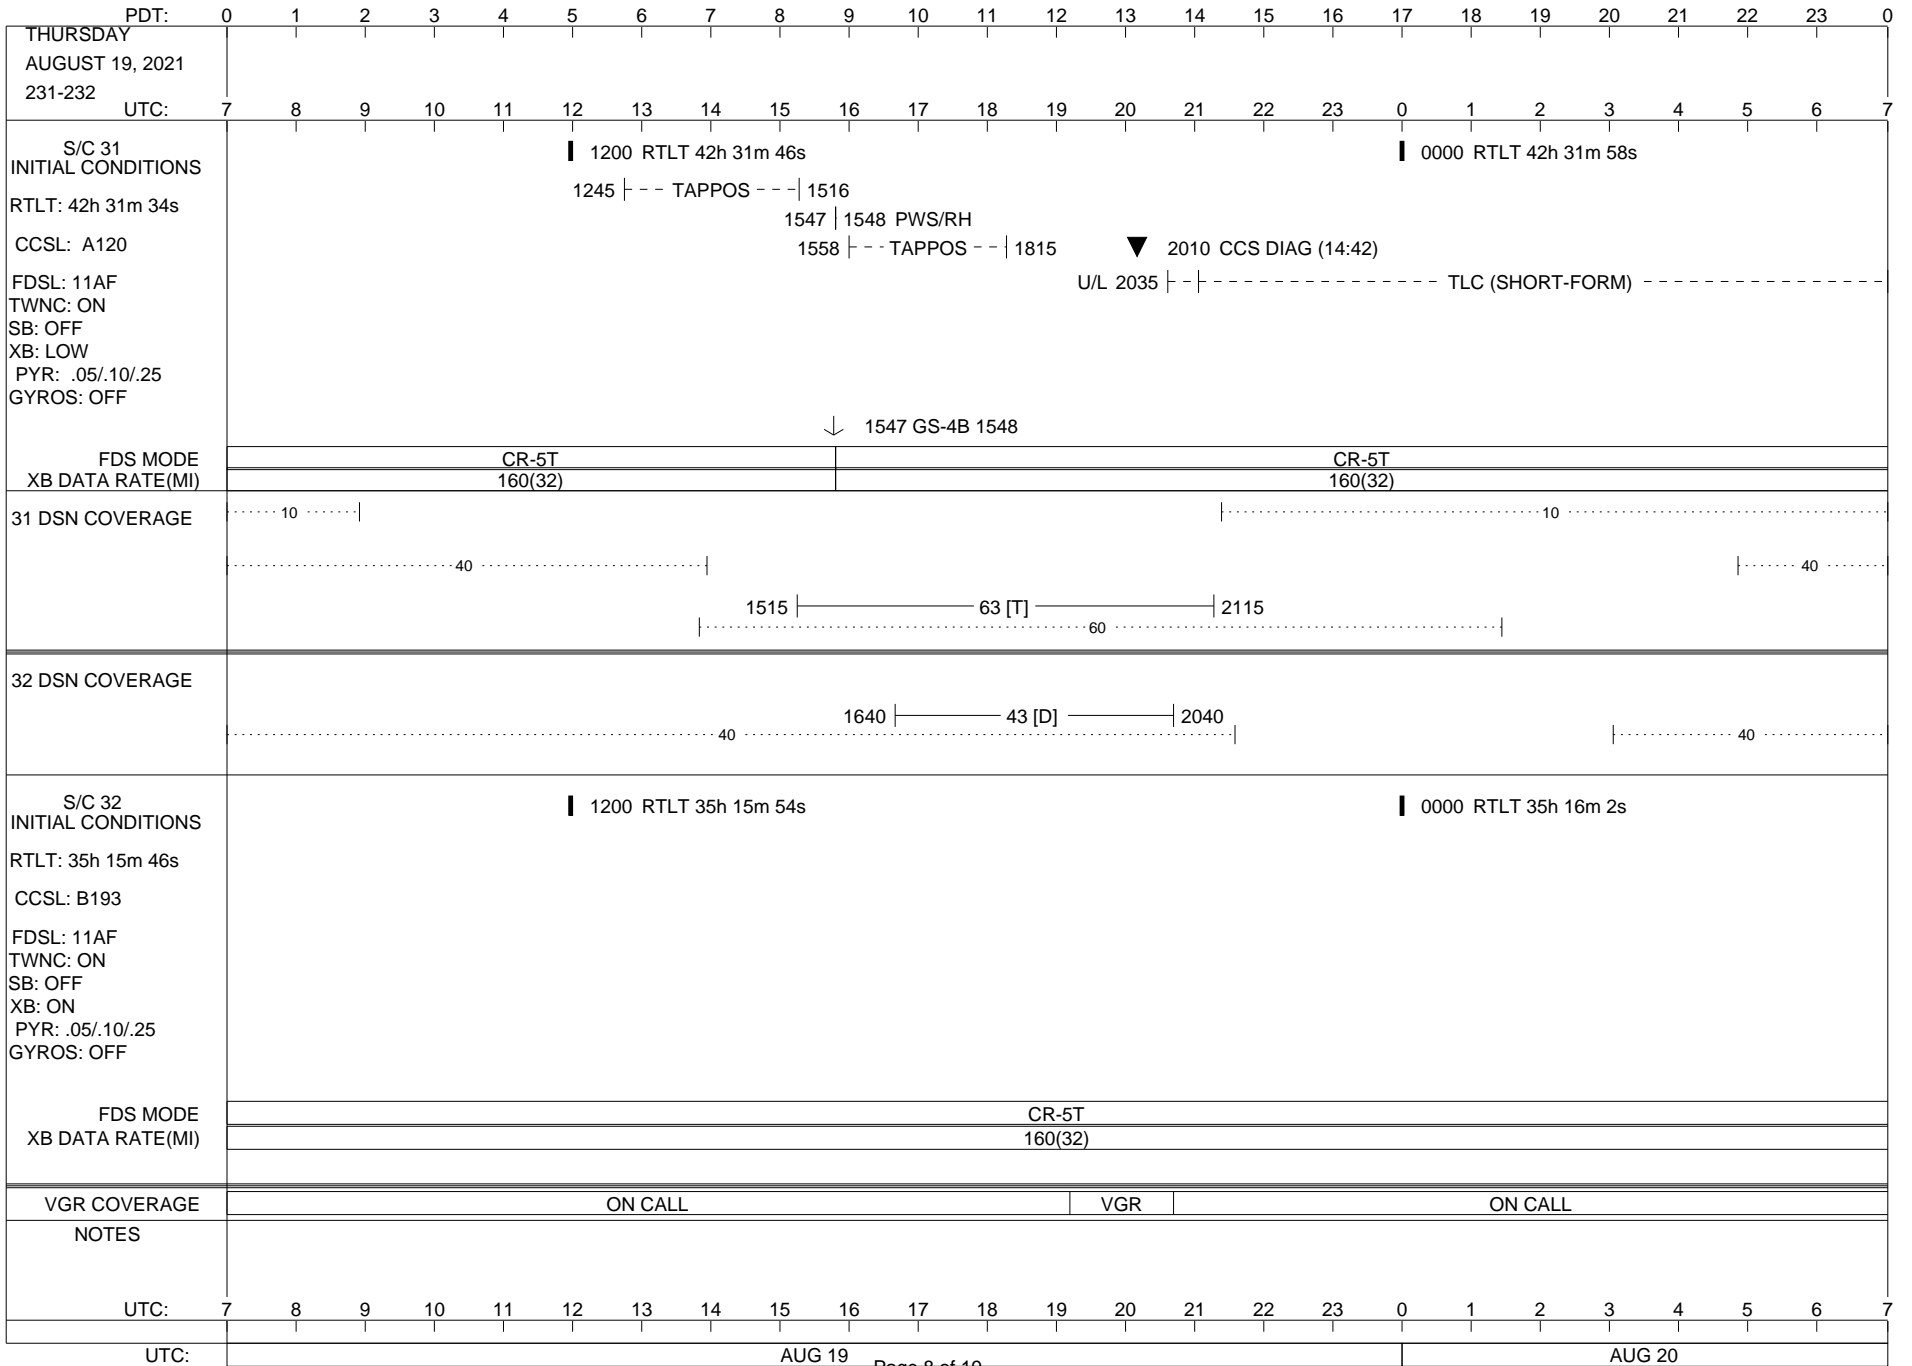

ISSUE DATE: 08/17/21 12:00