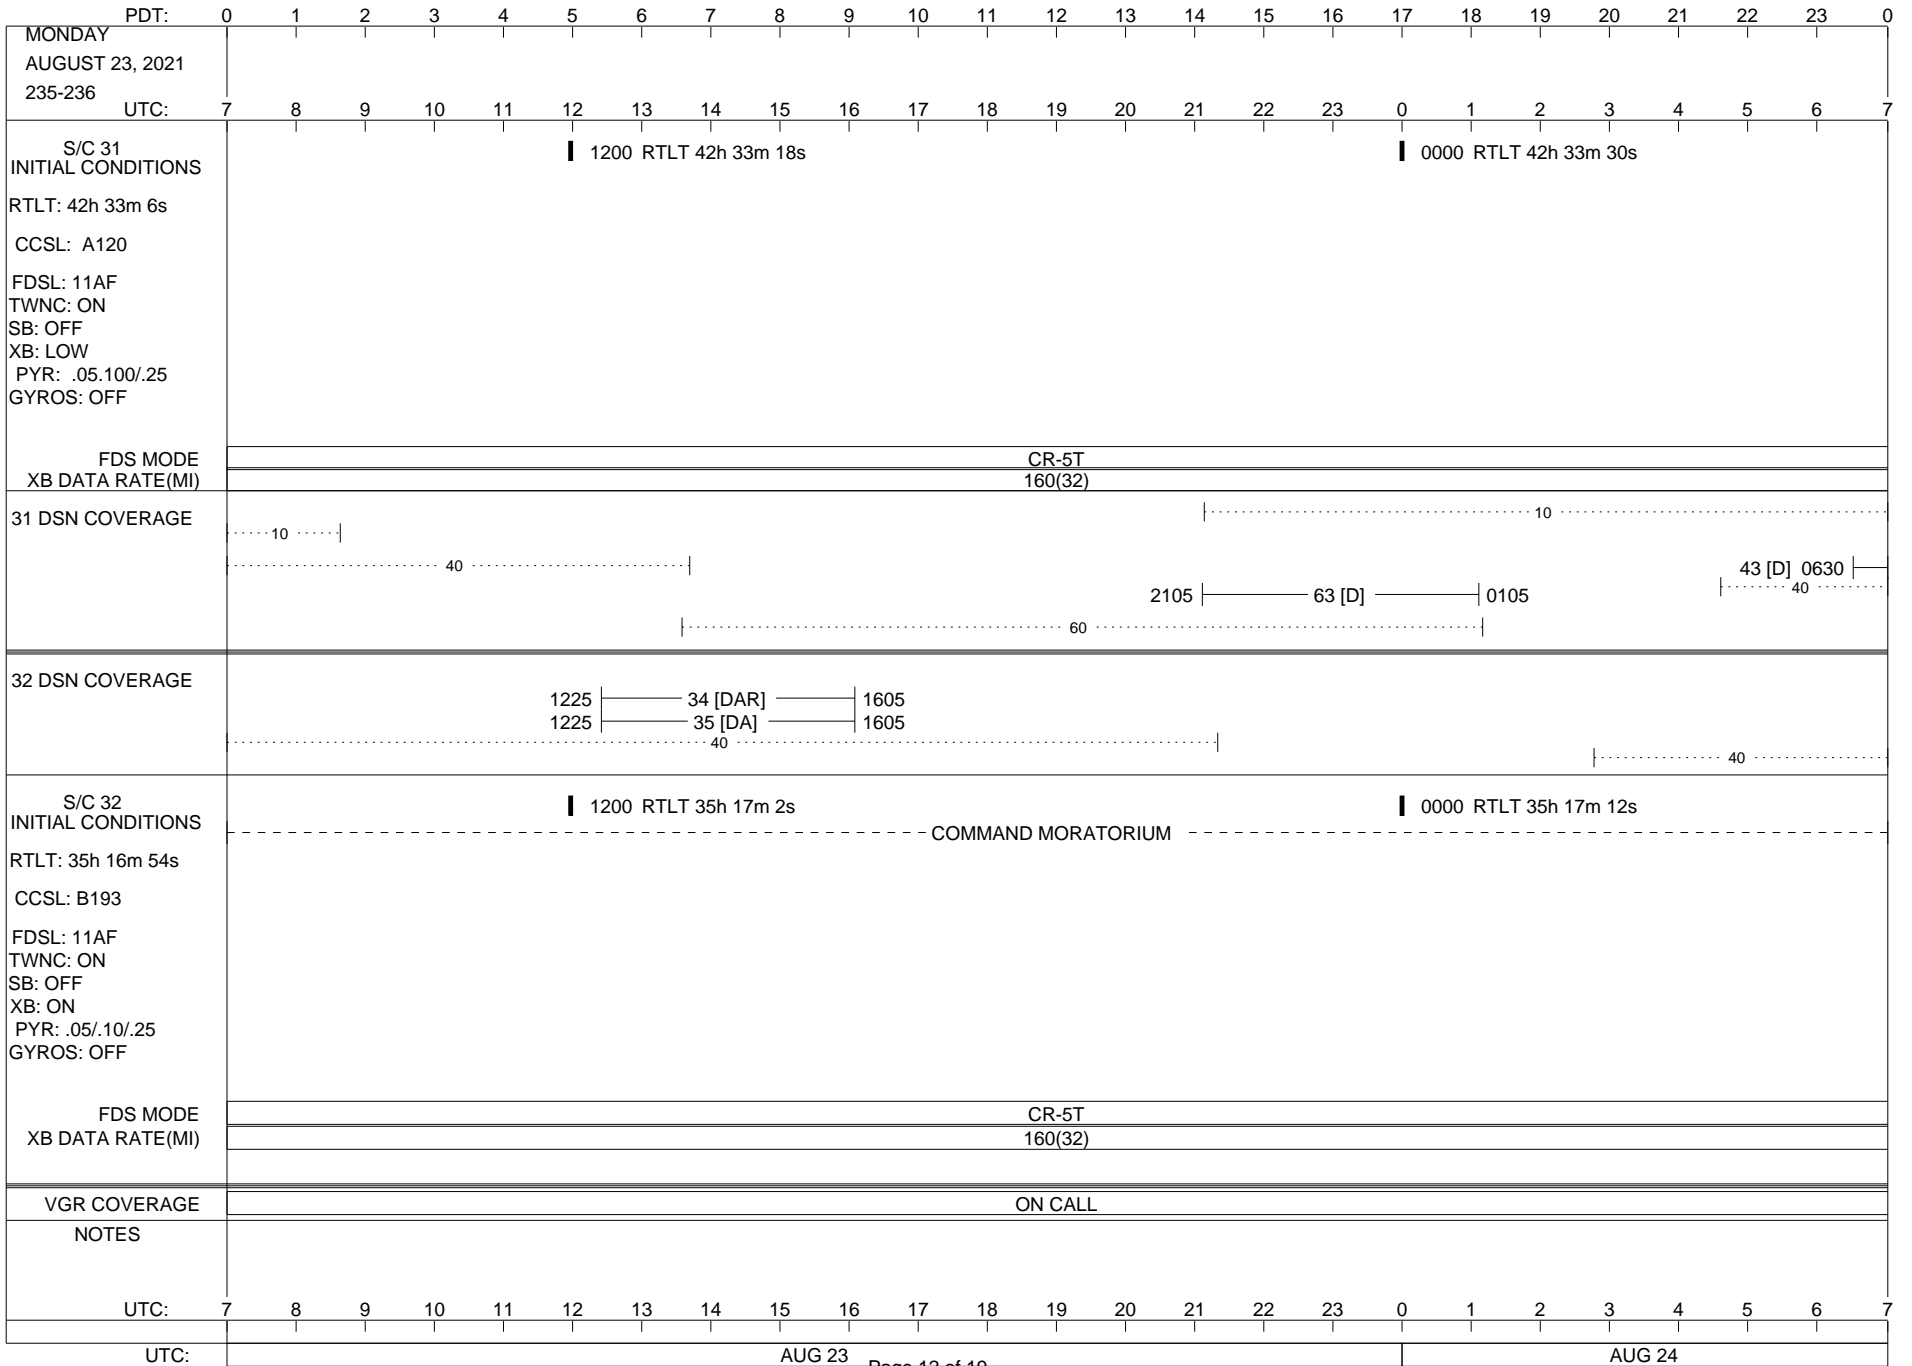

ISSUE DATE: 08/17/21 12:00