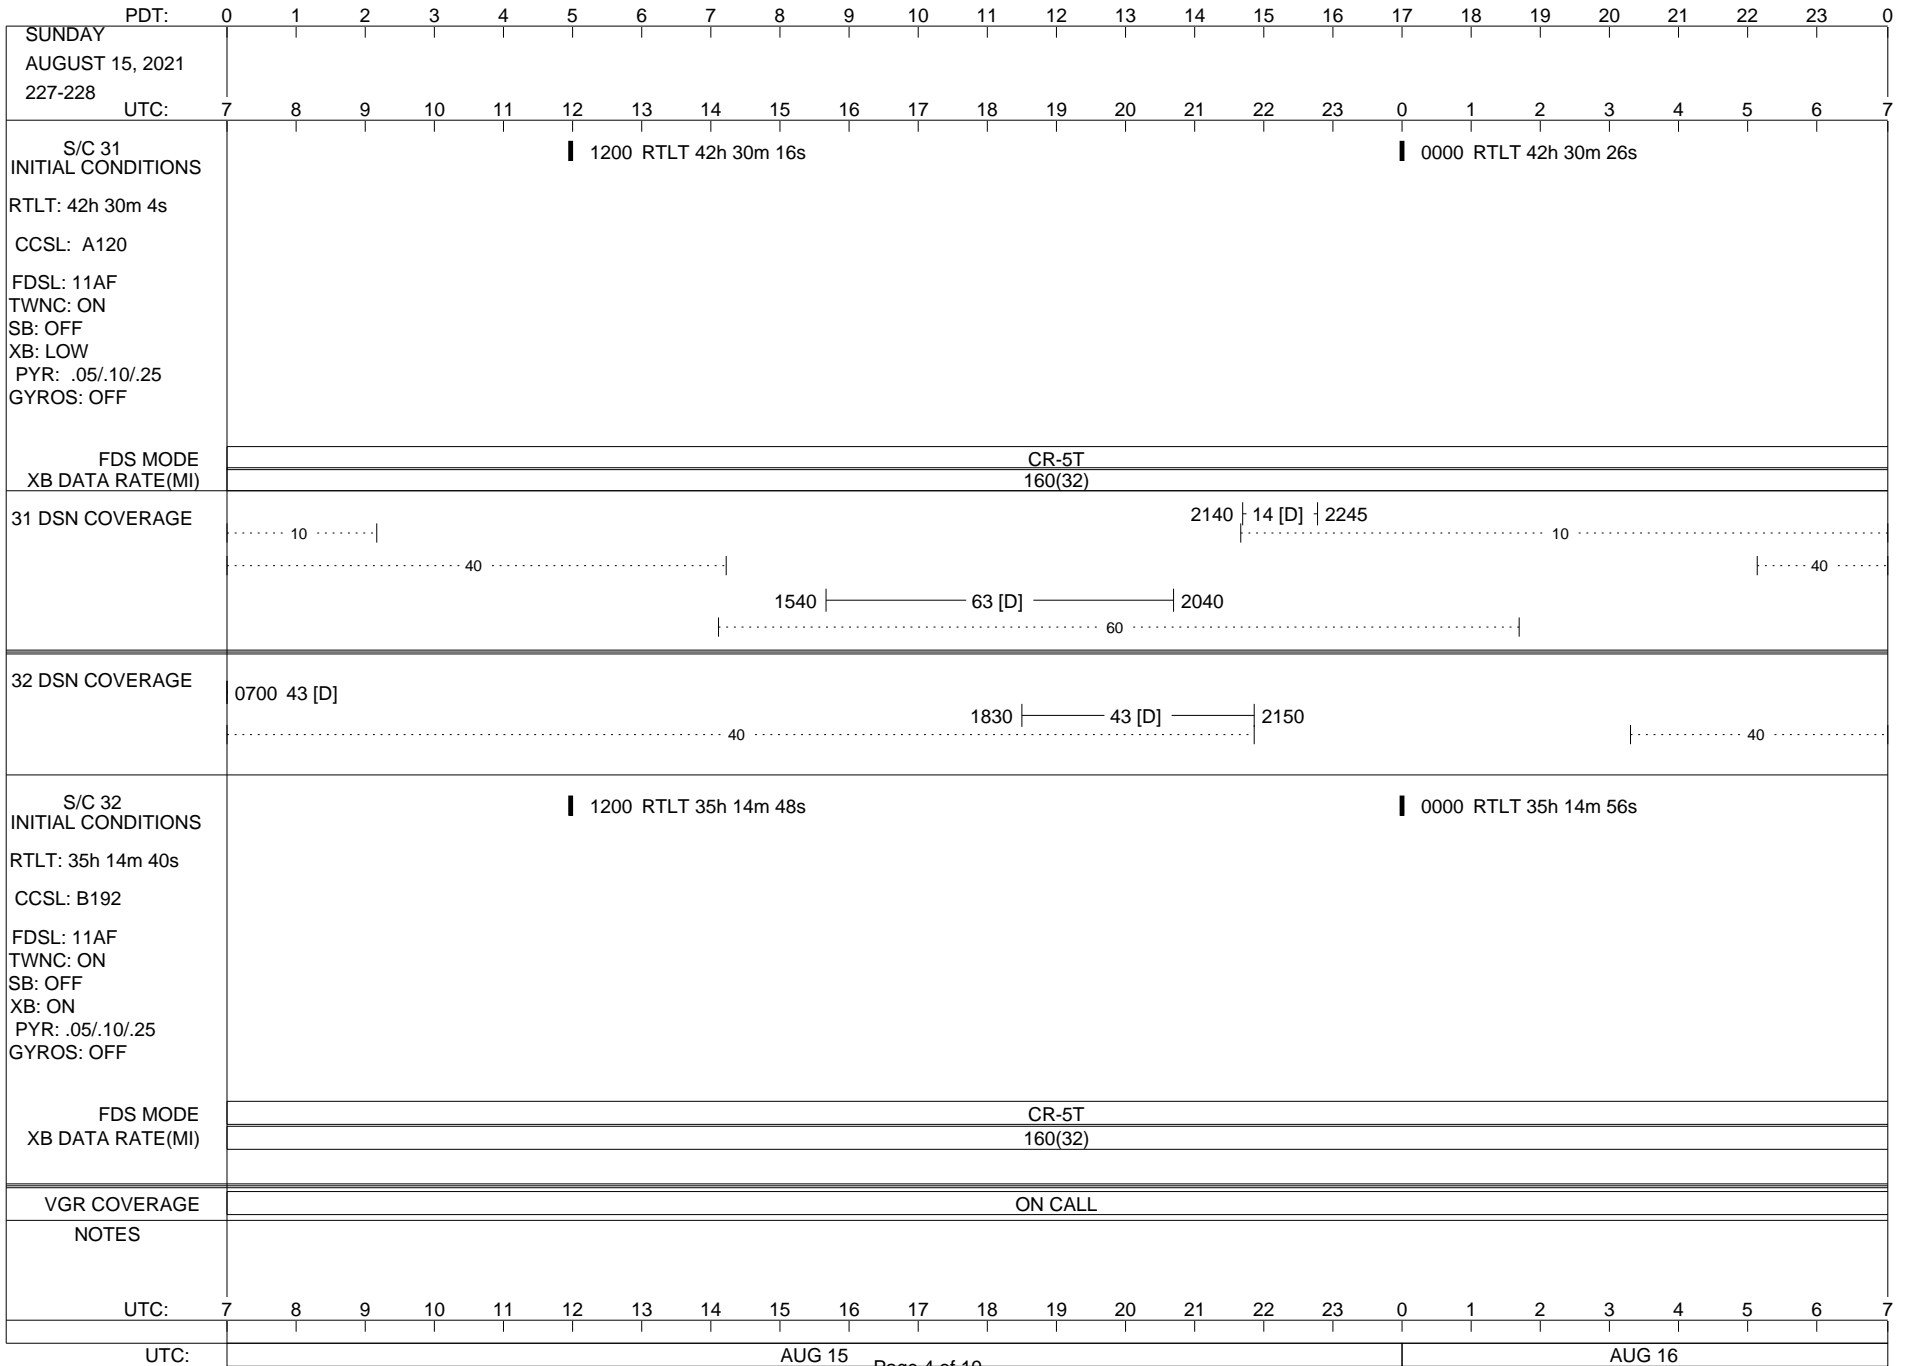

ISSUE DATE: 08/17/21 12:00