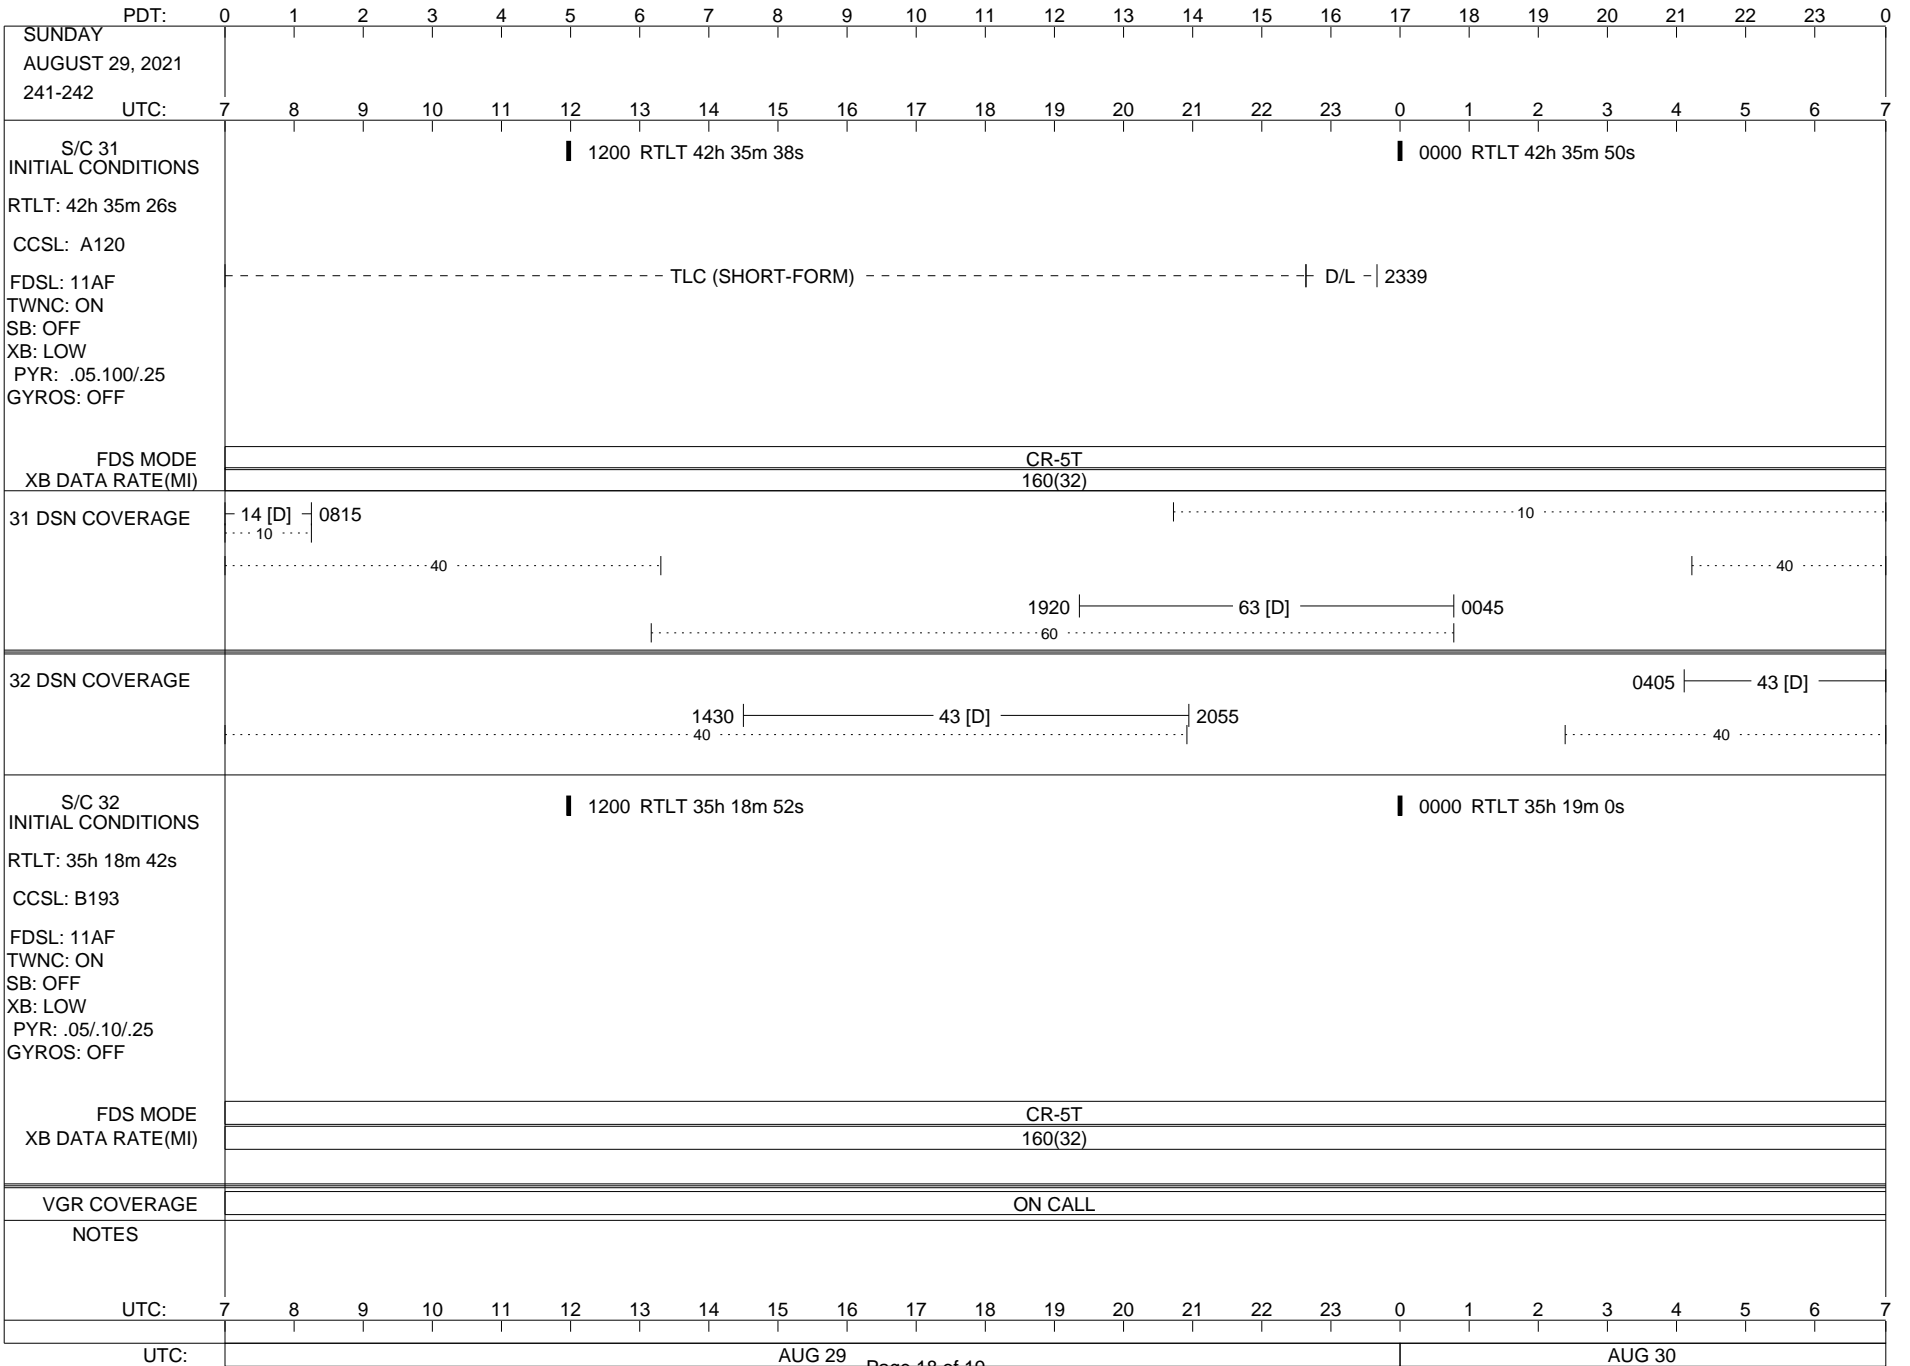

ISSUE DATE: 08/17/21 12:00