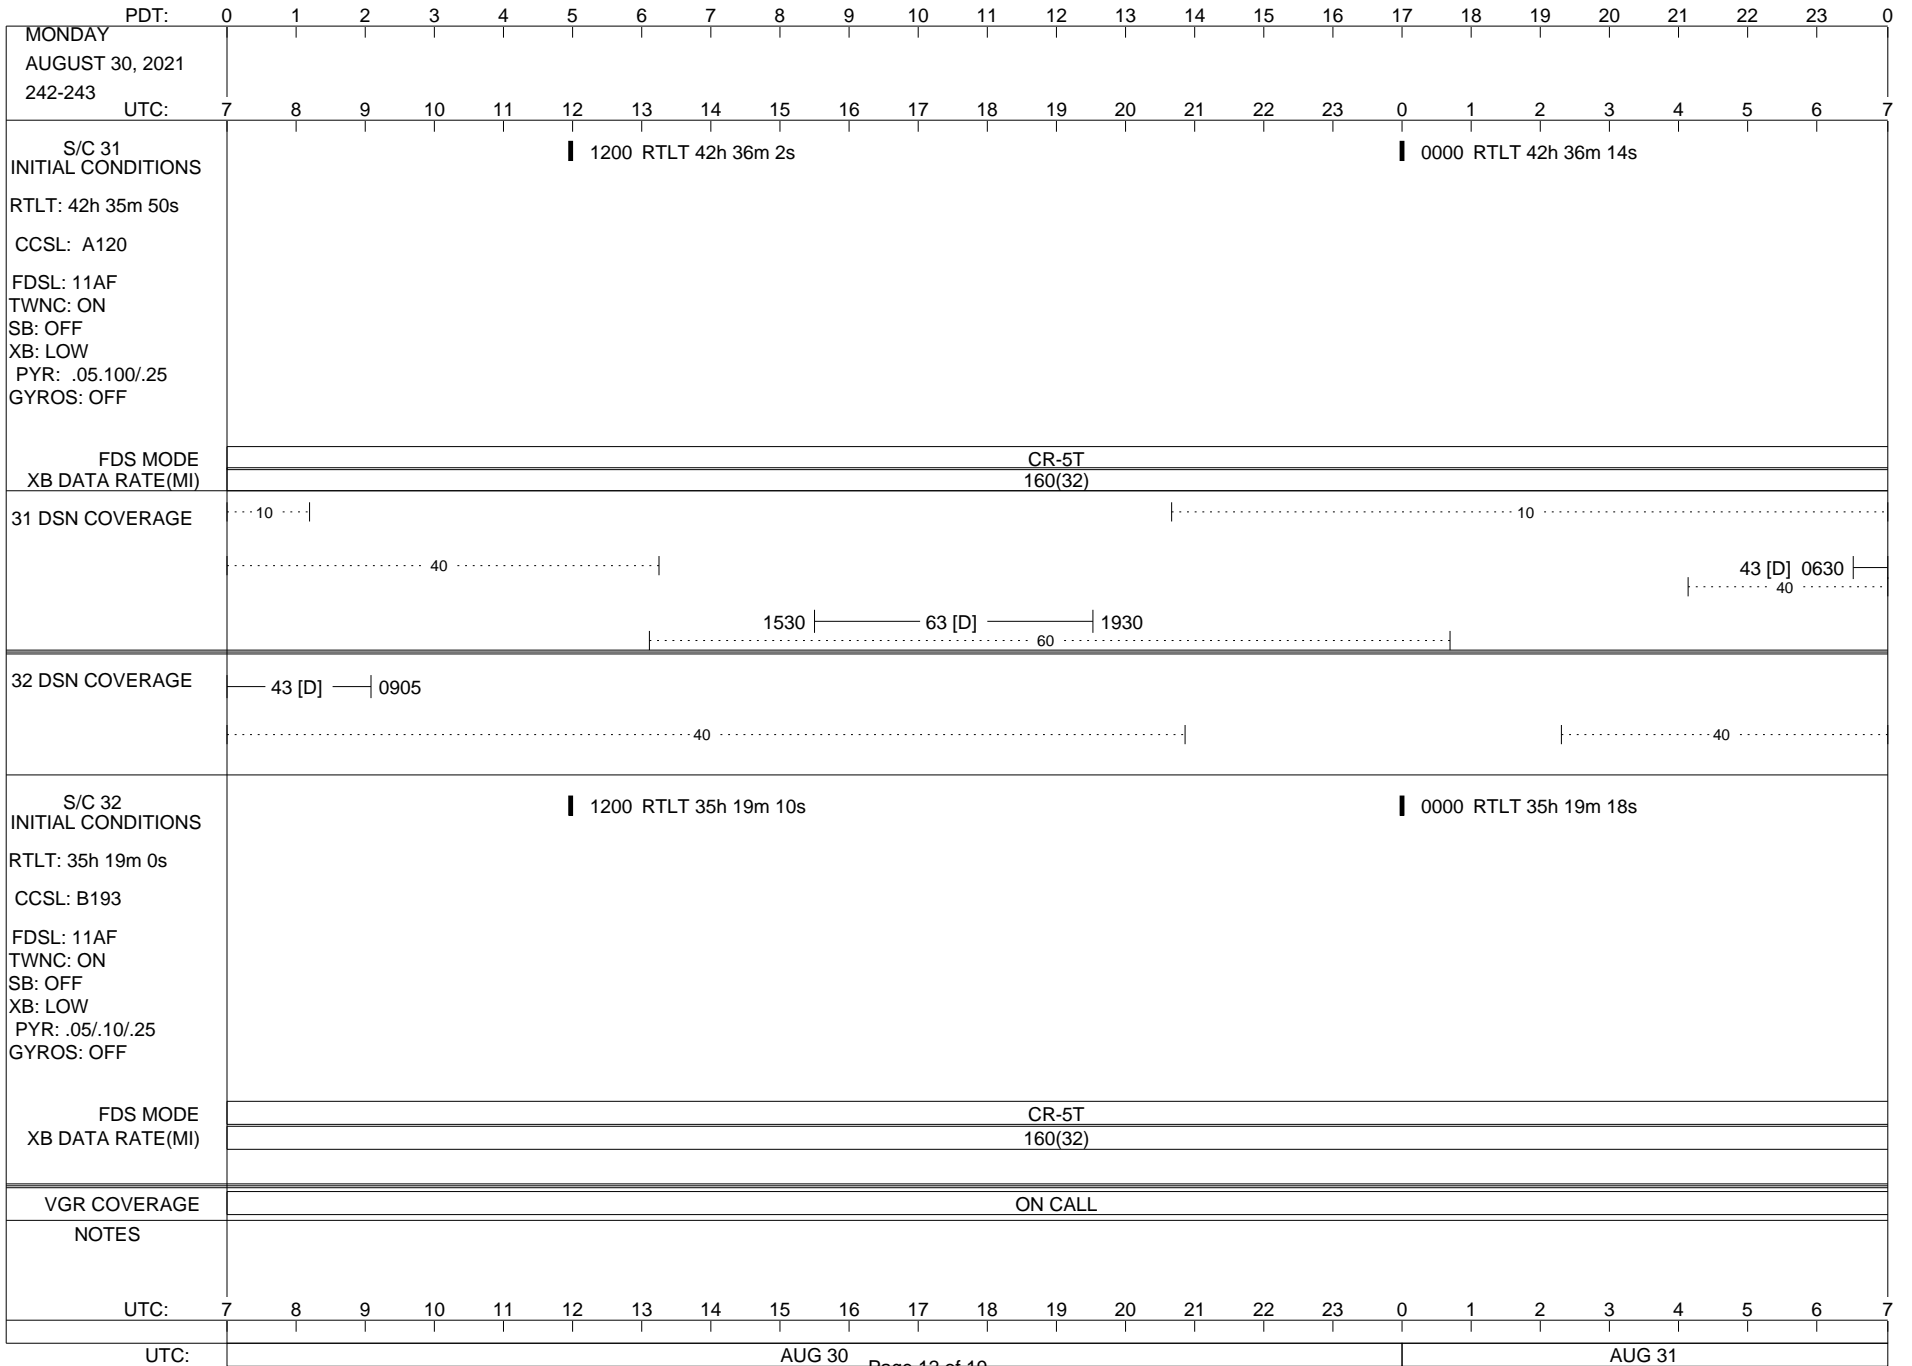

ISSUE DATE: 08/19/21 12:07