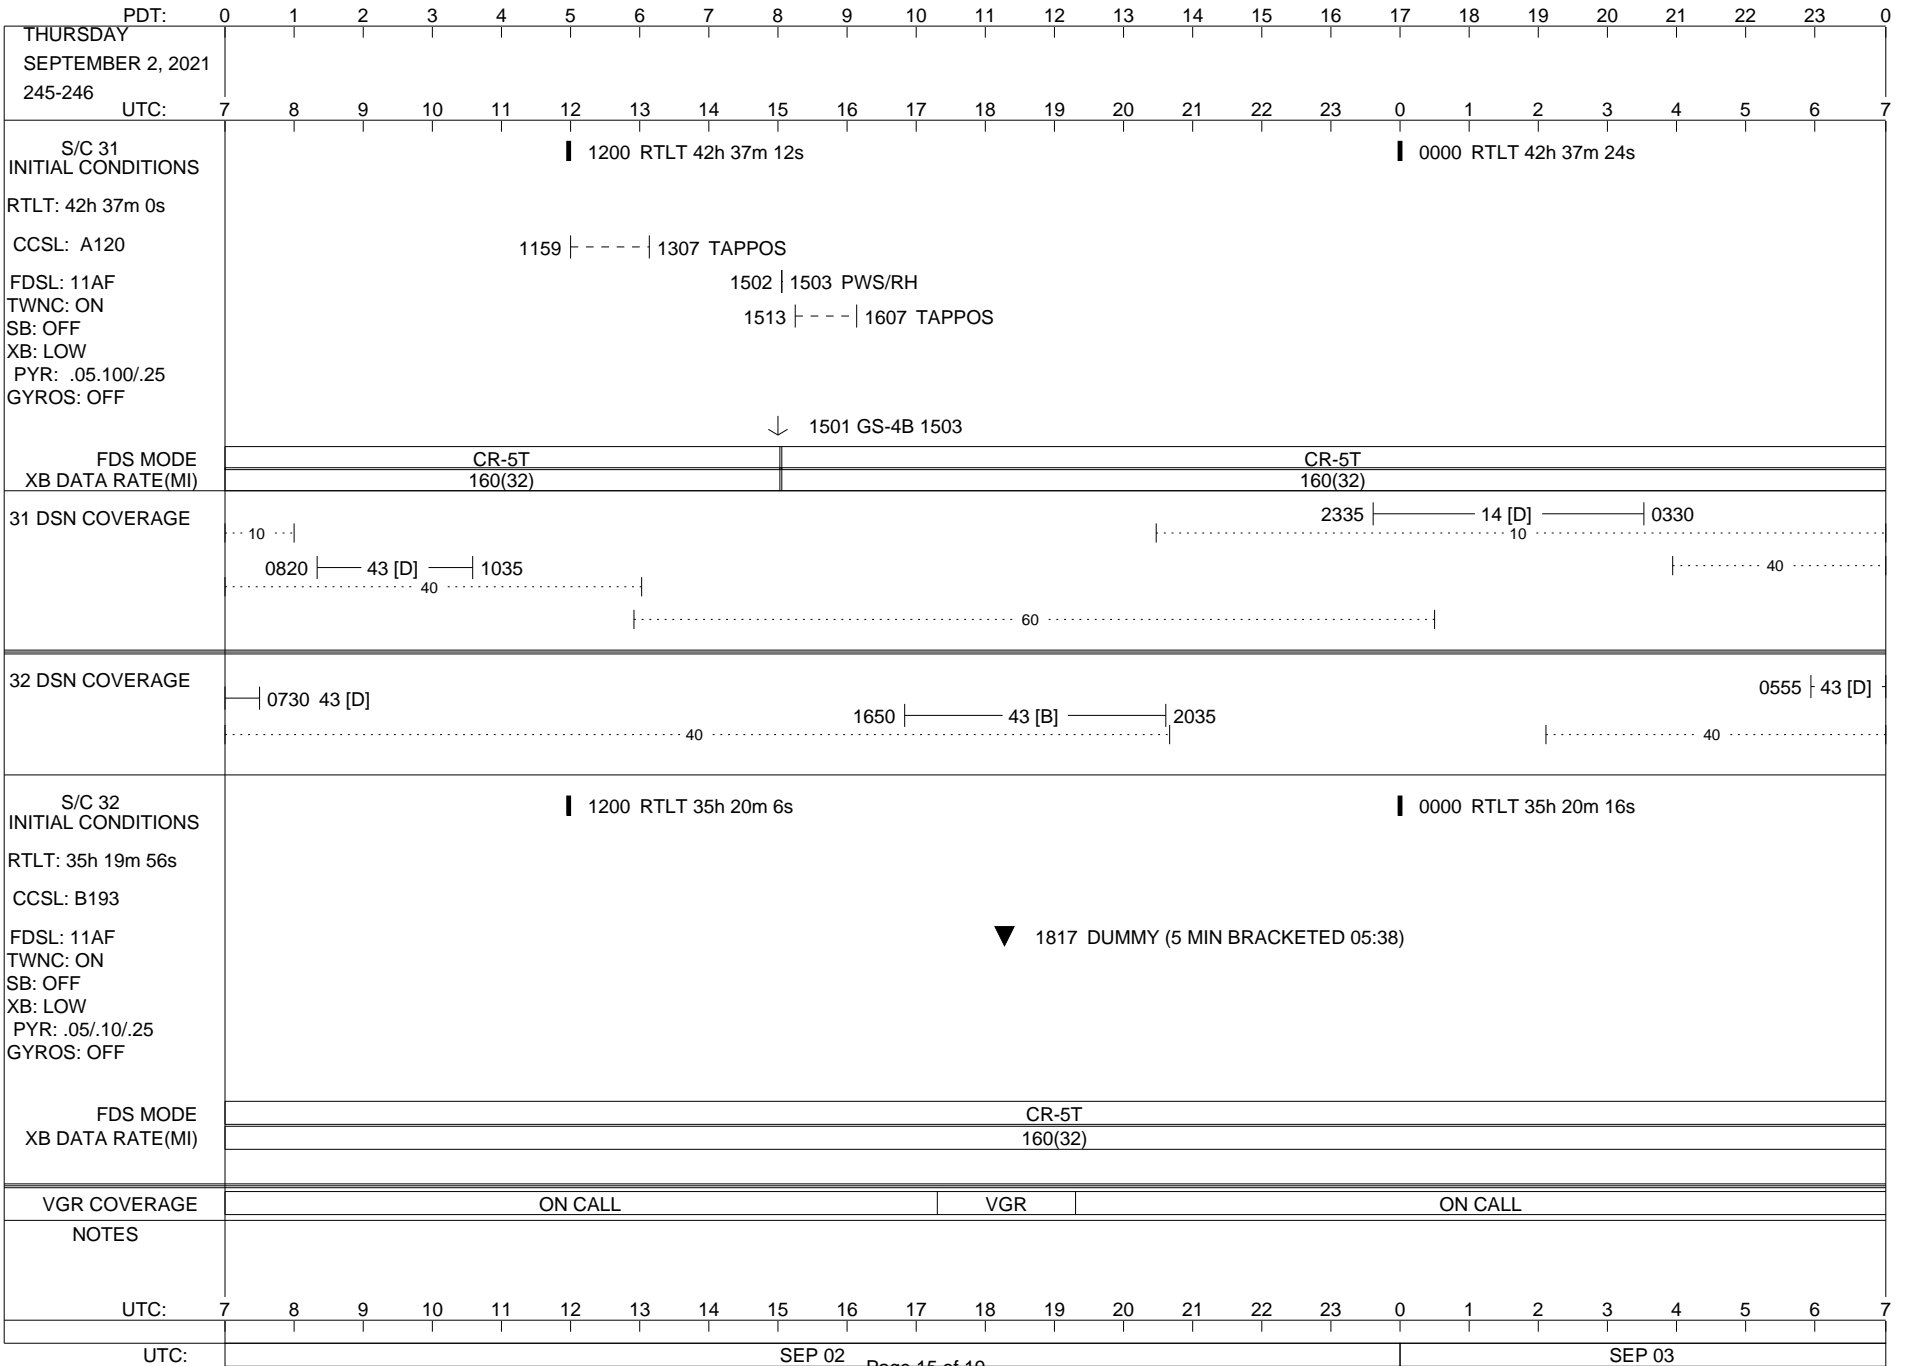

ISSUE DATE: 08/19/21 12:07