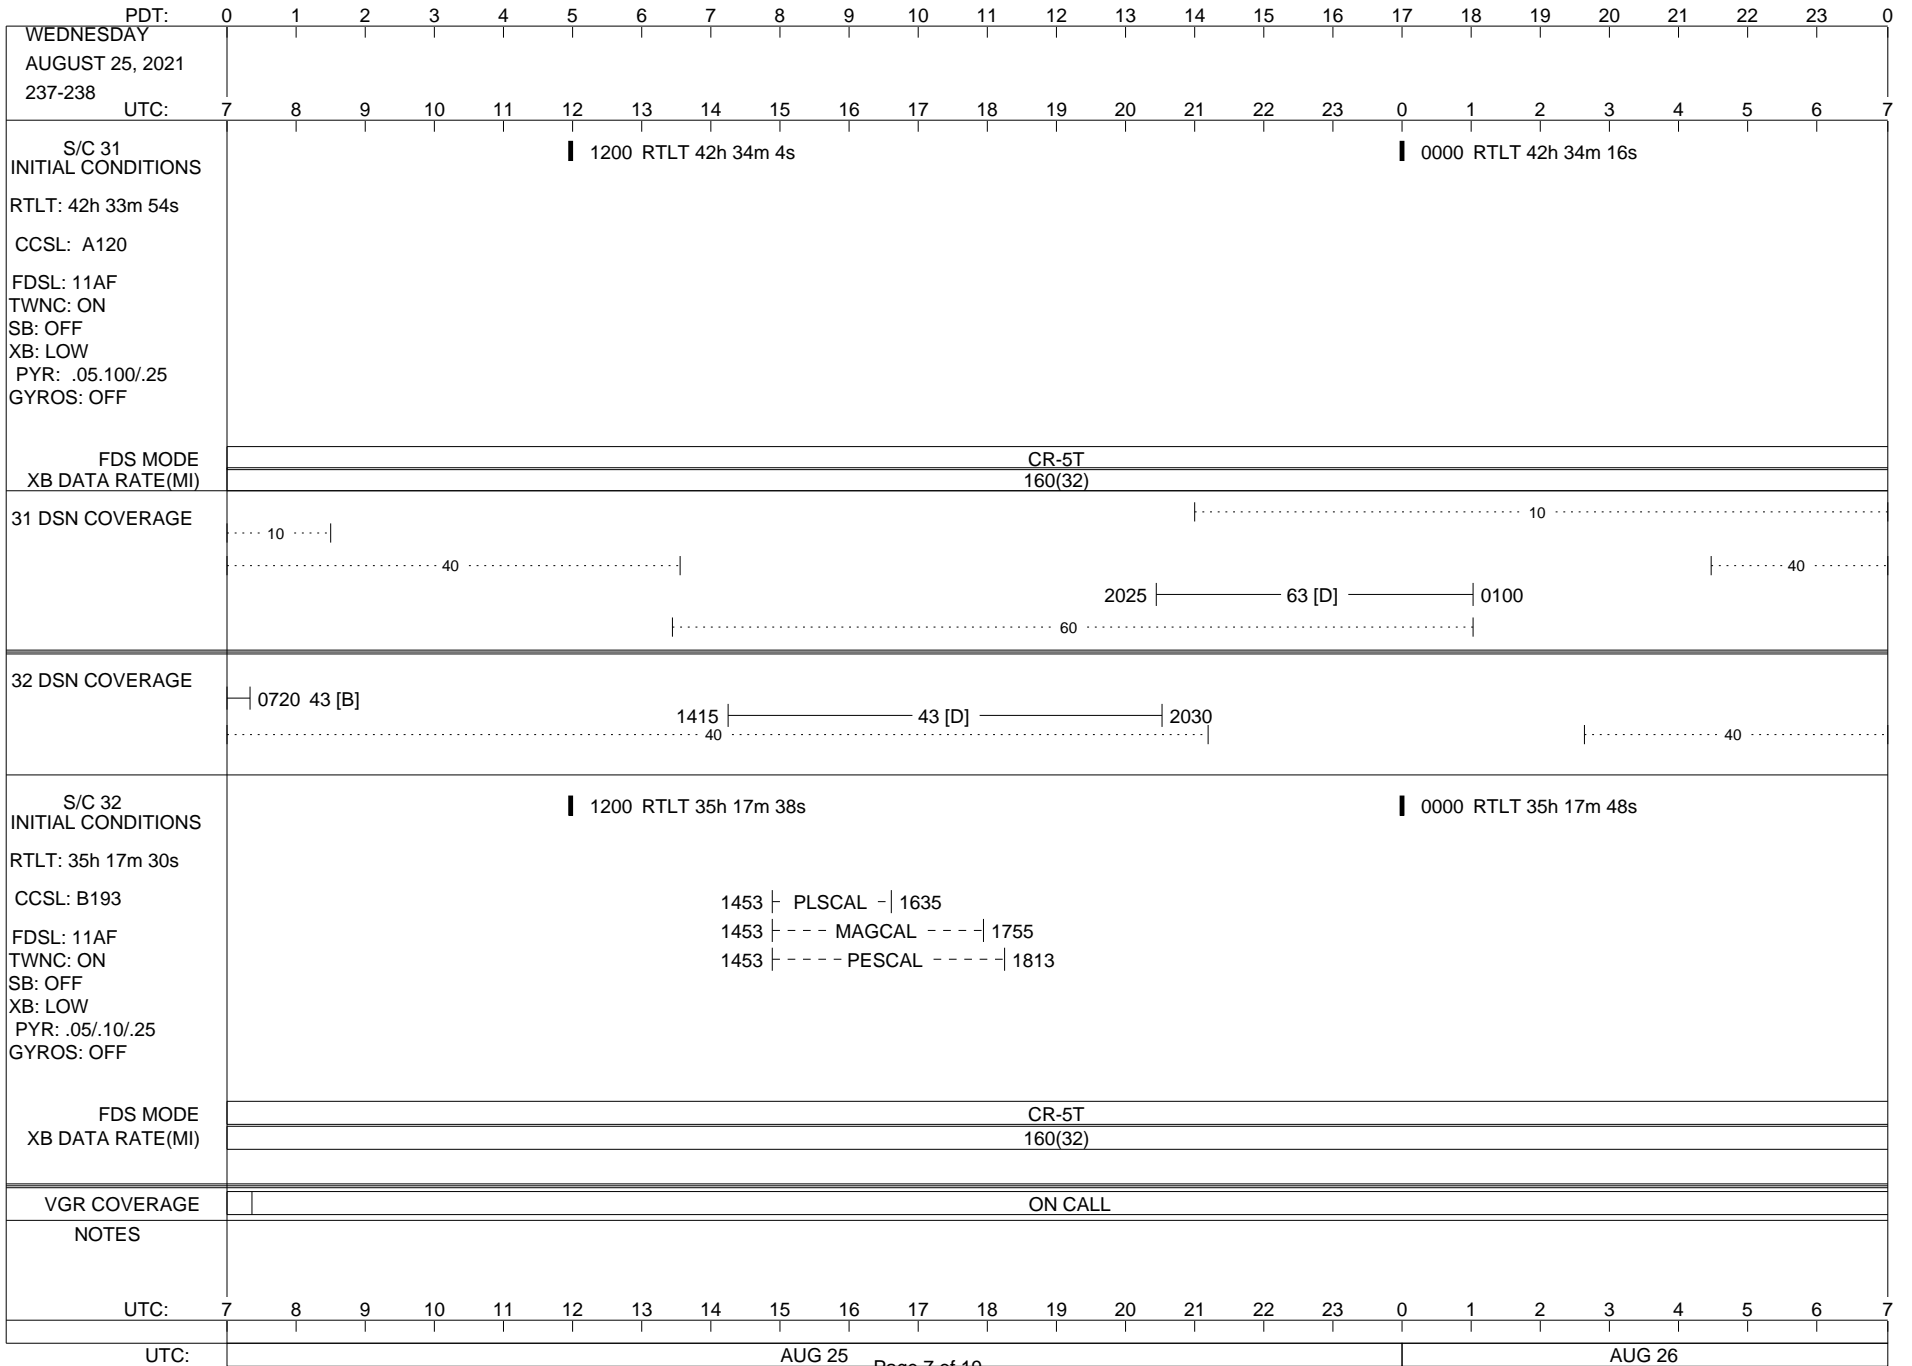

ISSUE DATE: 08/19/21 12:07