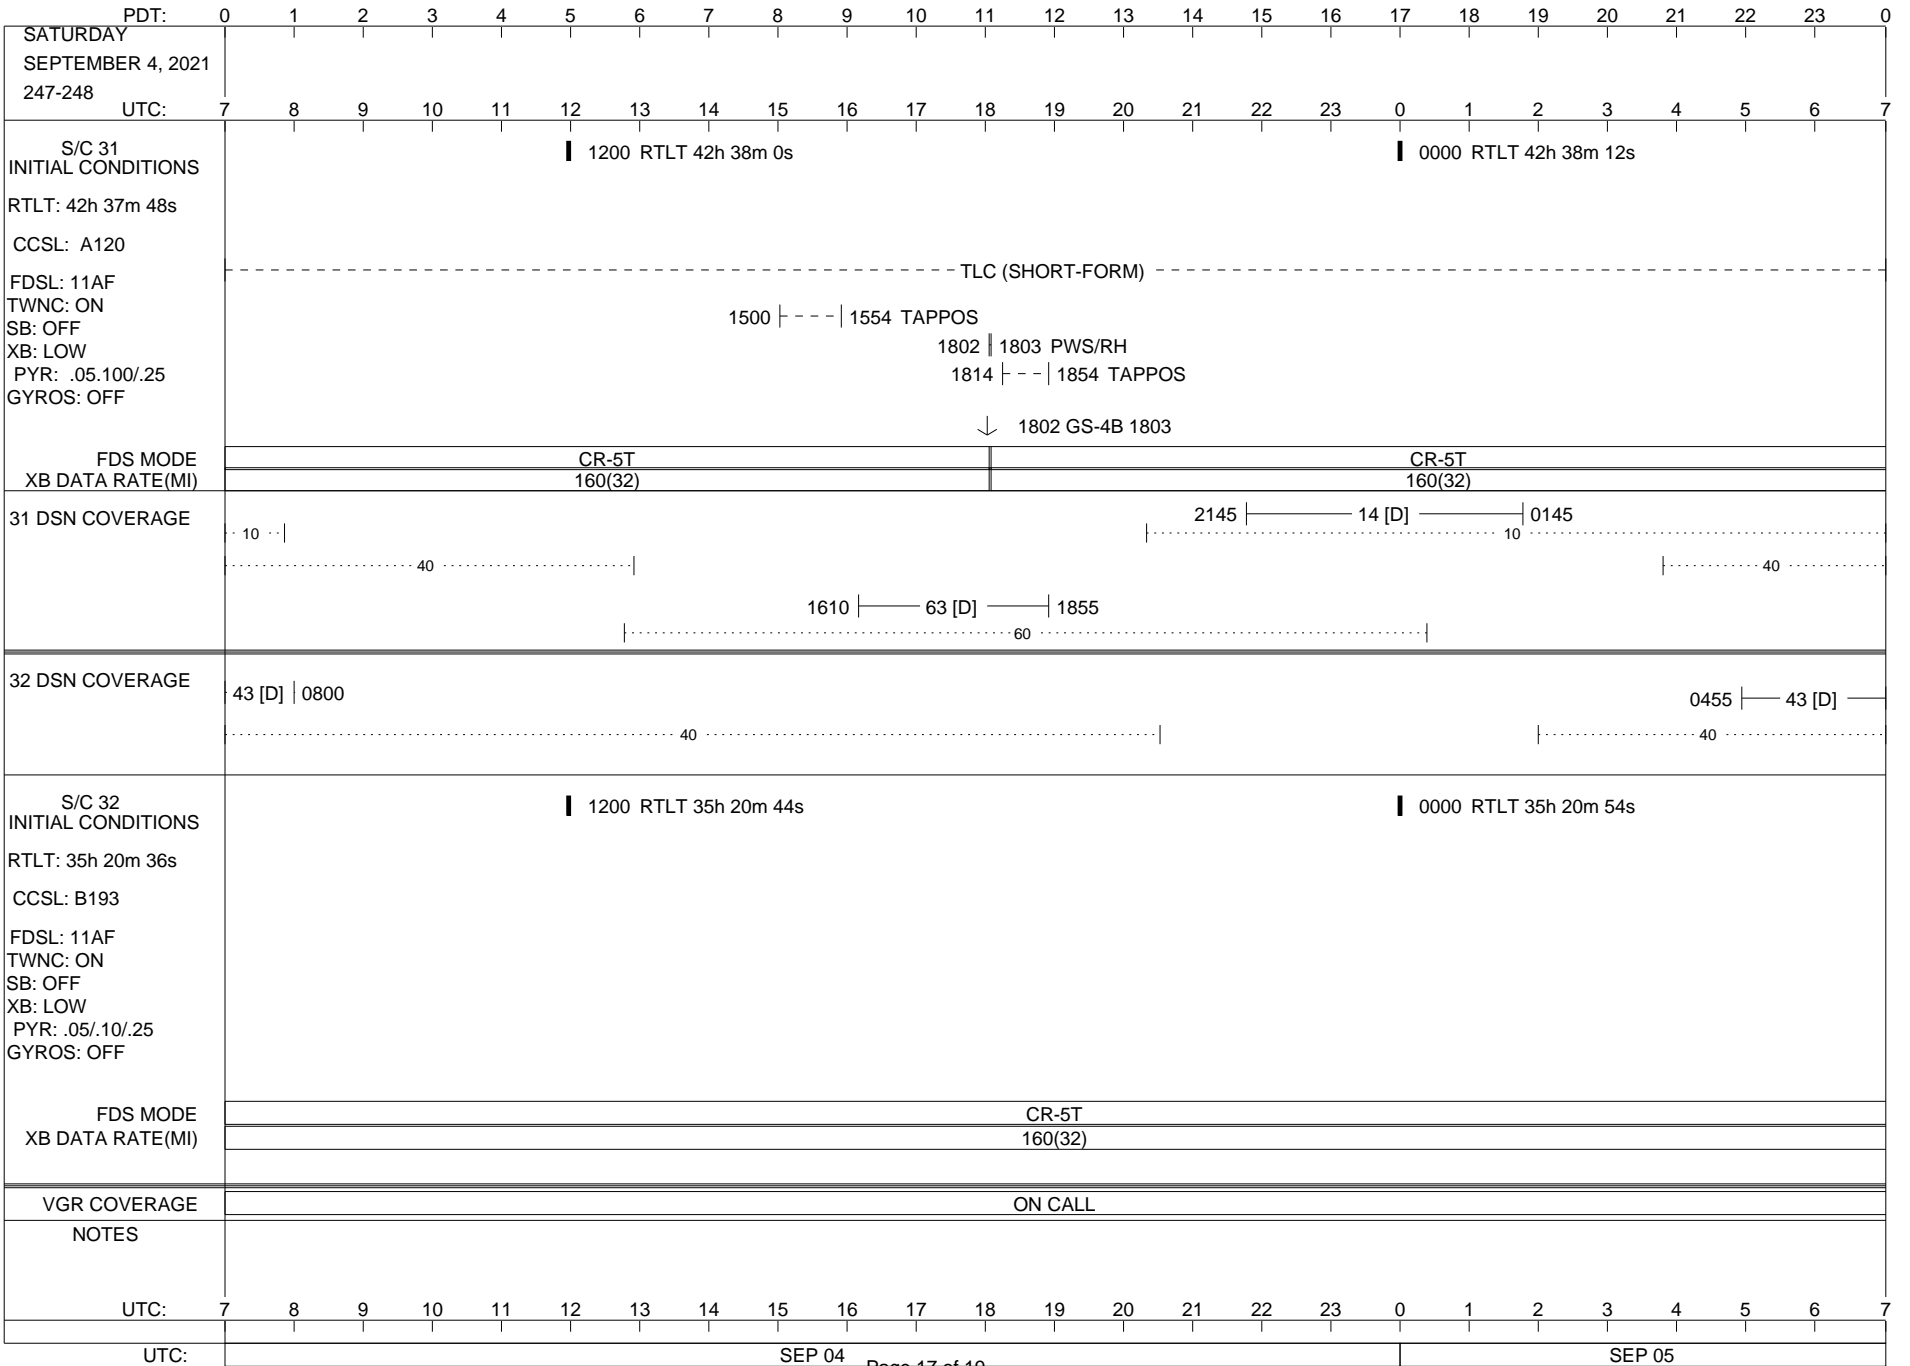

ISSUE DATE: 08/19/21 12:07