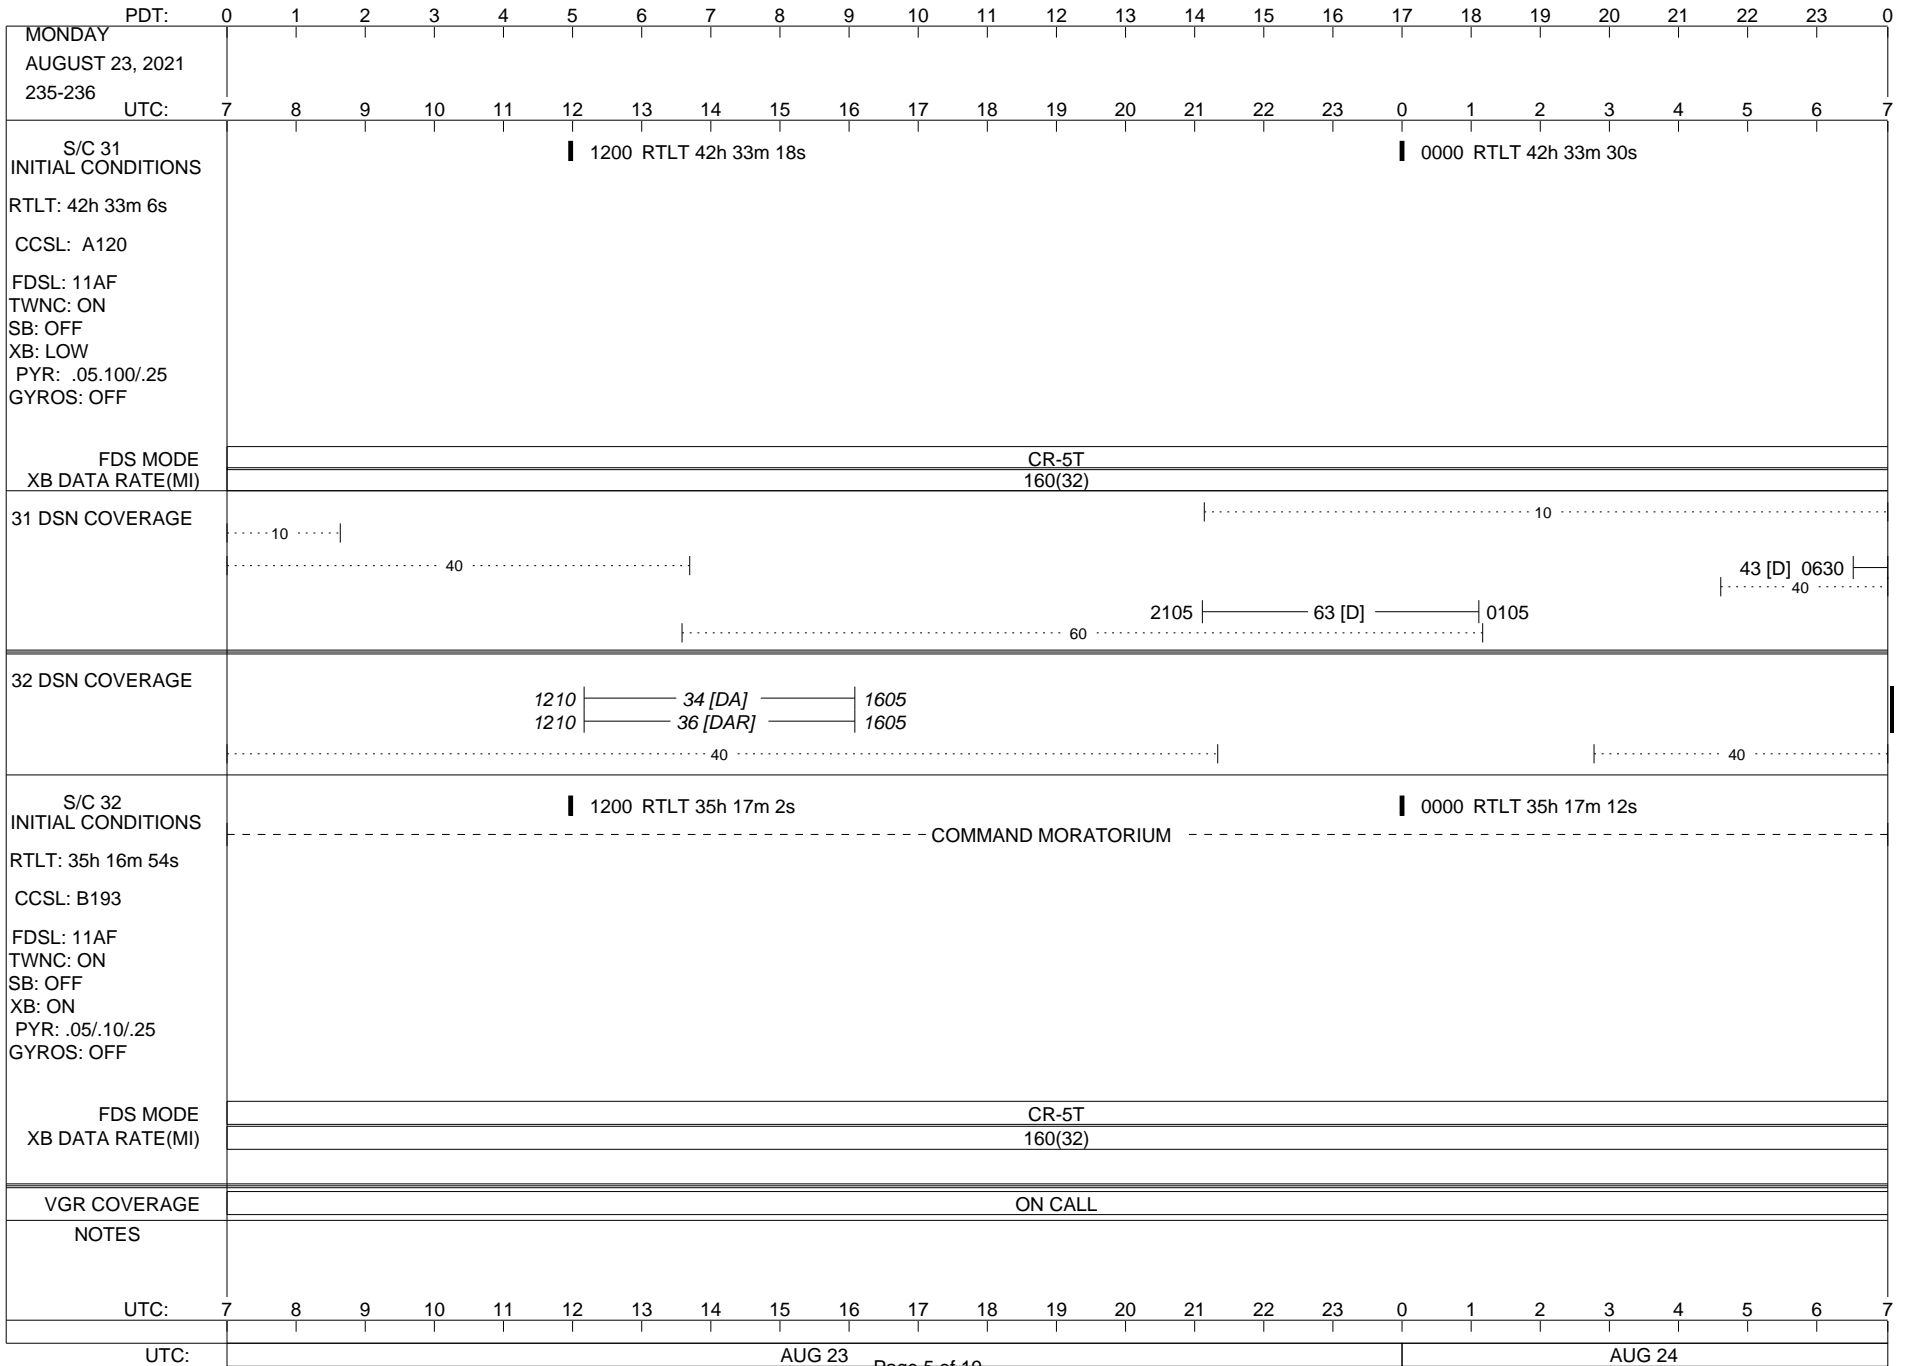

ISSUE DATE: 08/19/21 12:07