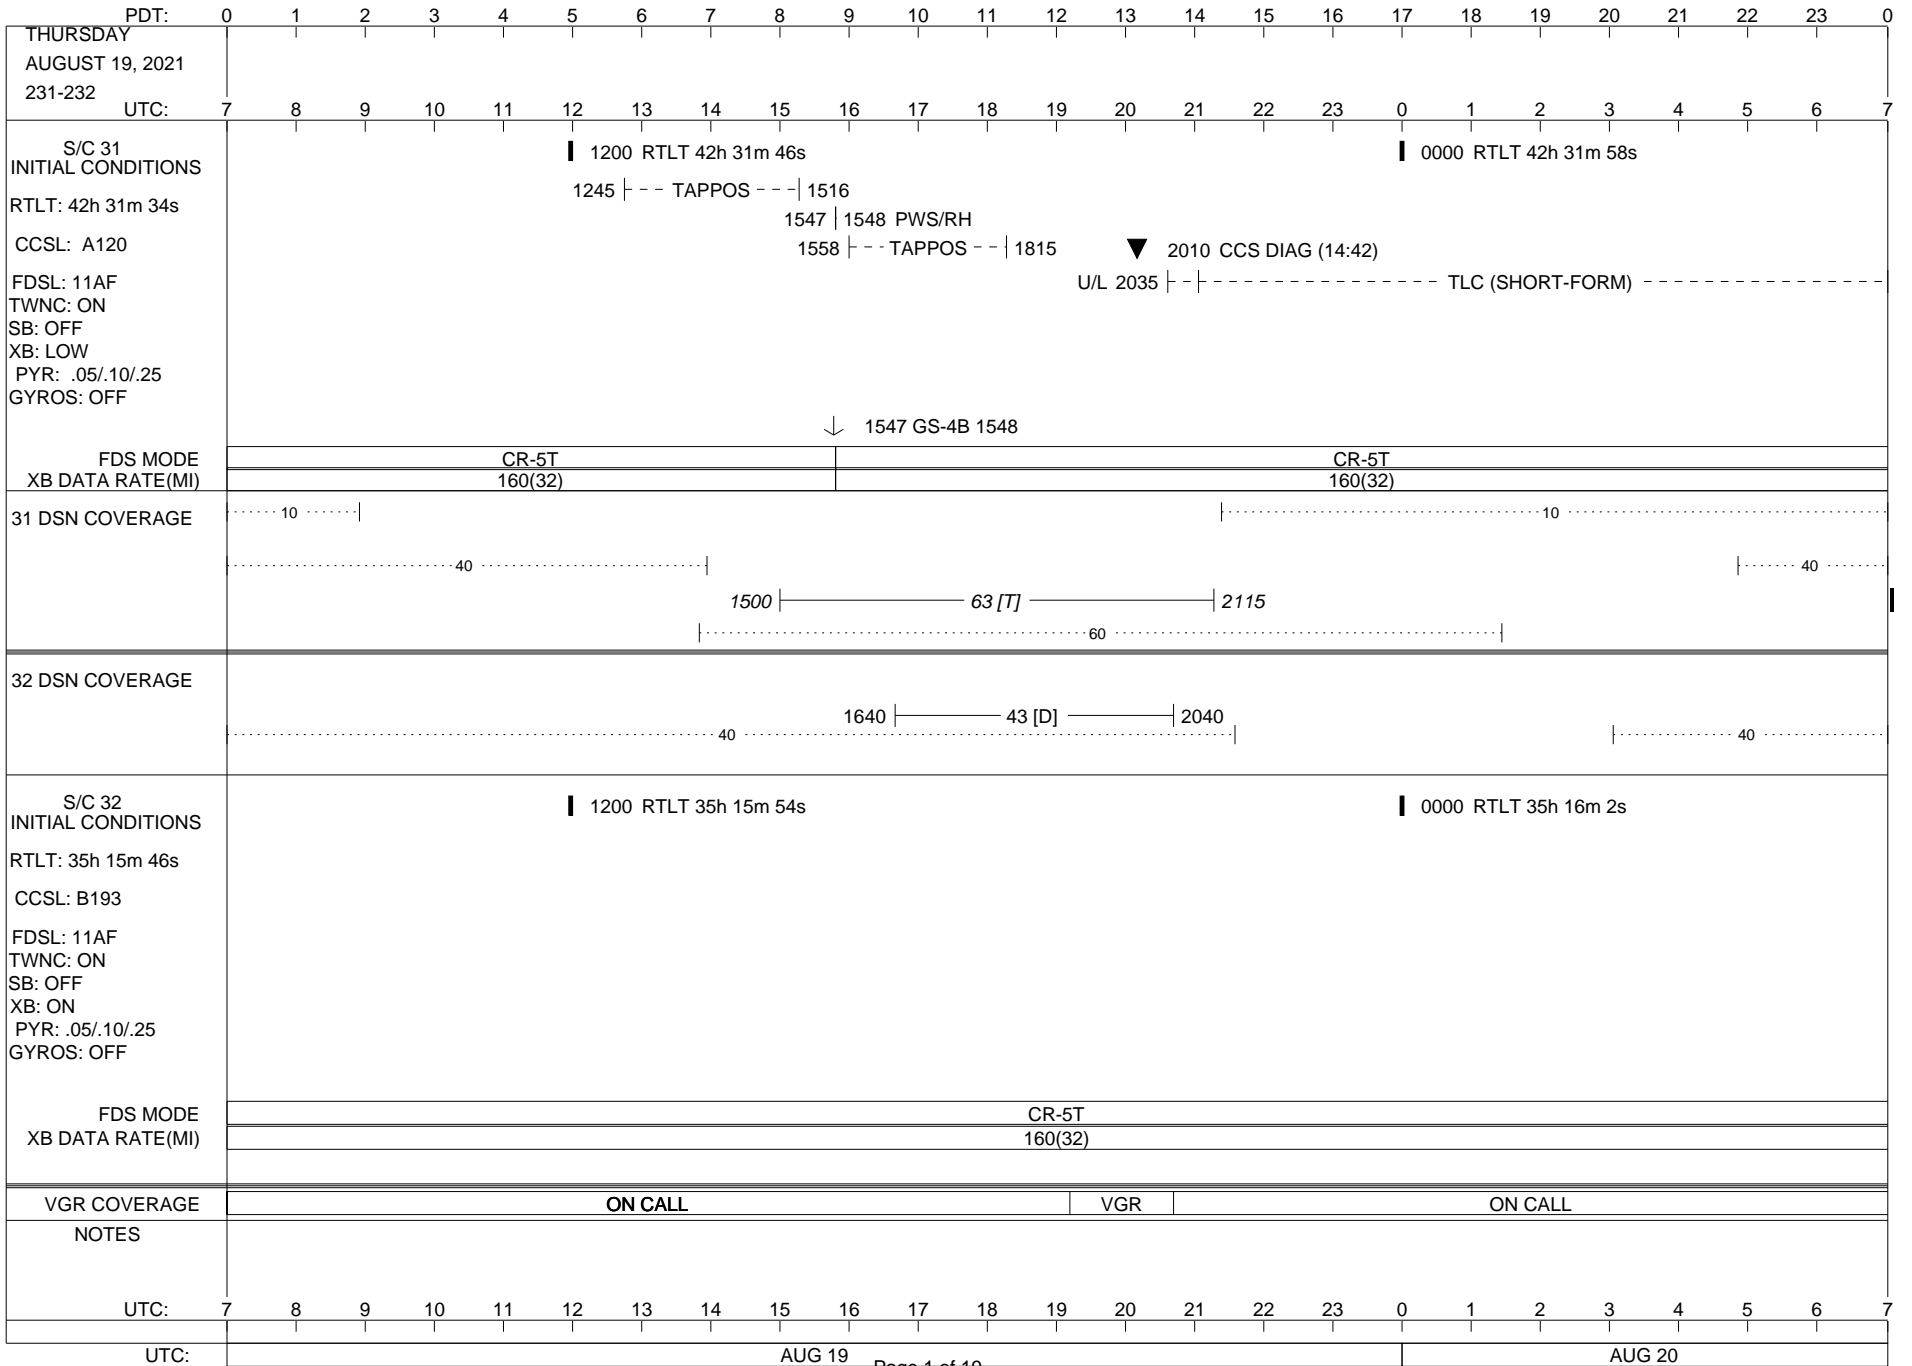

ISSUE DATE: 08/19/21 12:07