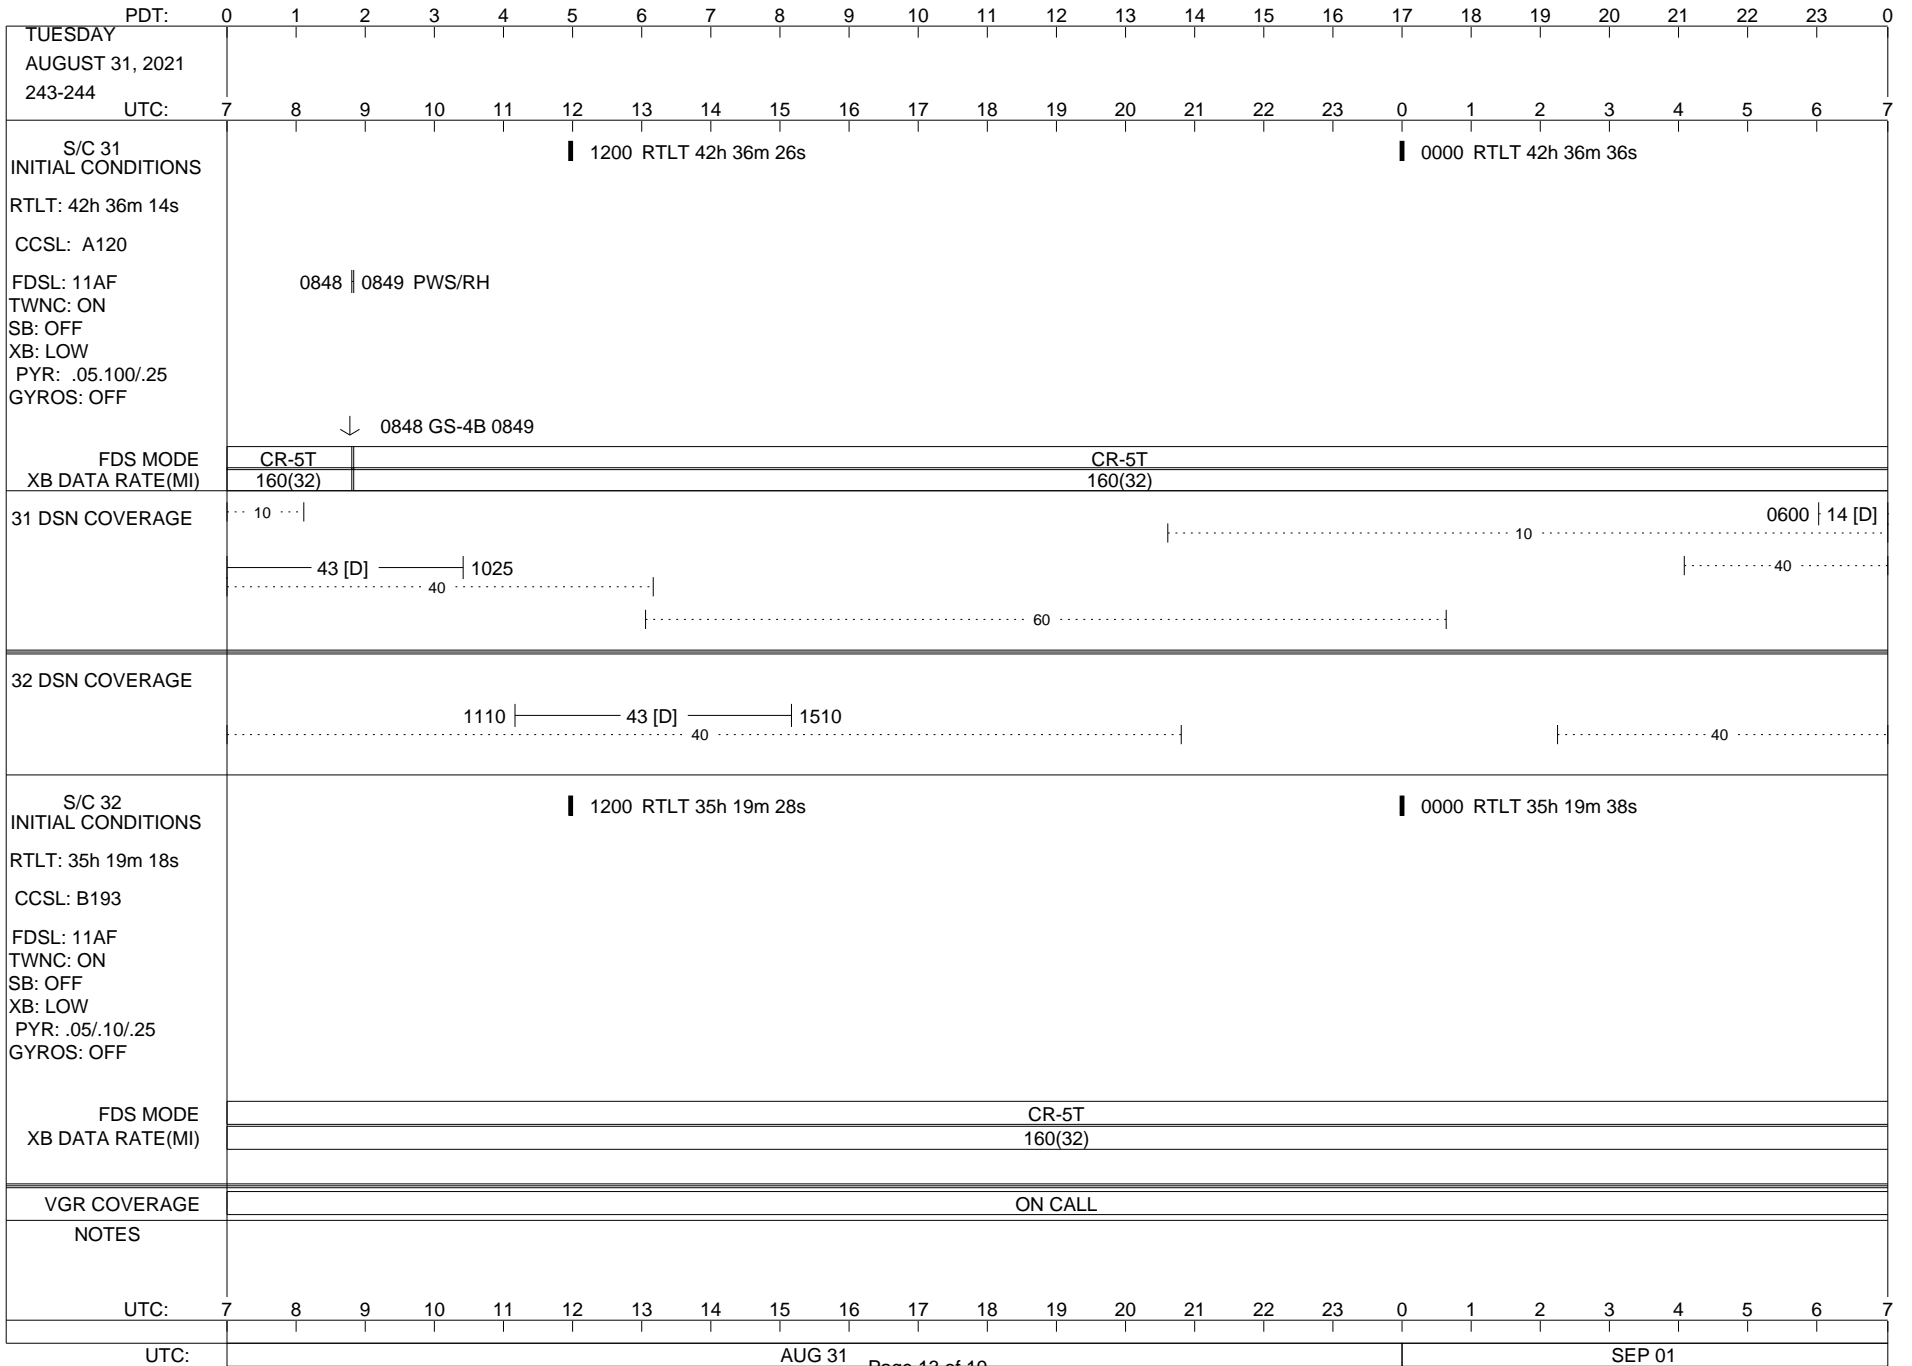

ISSUE DATE: 08/19/21 12:07