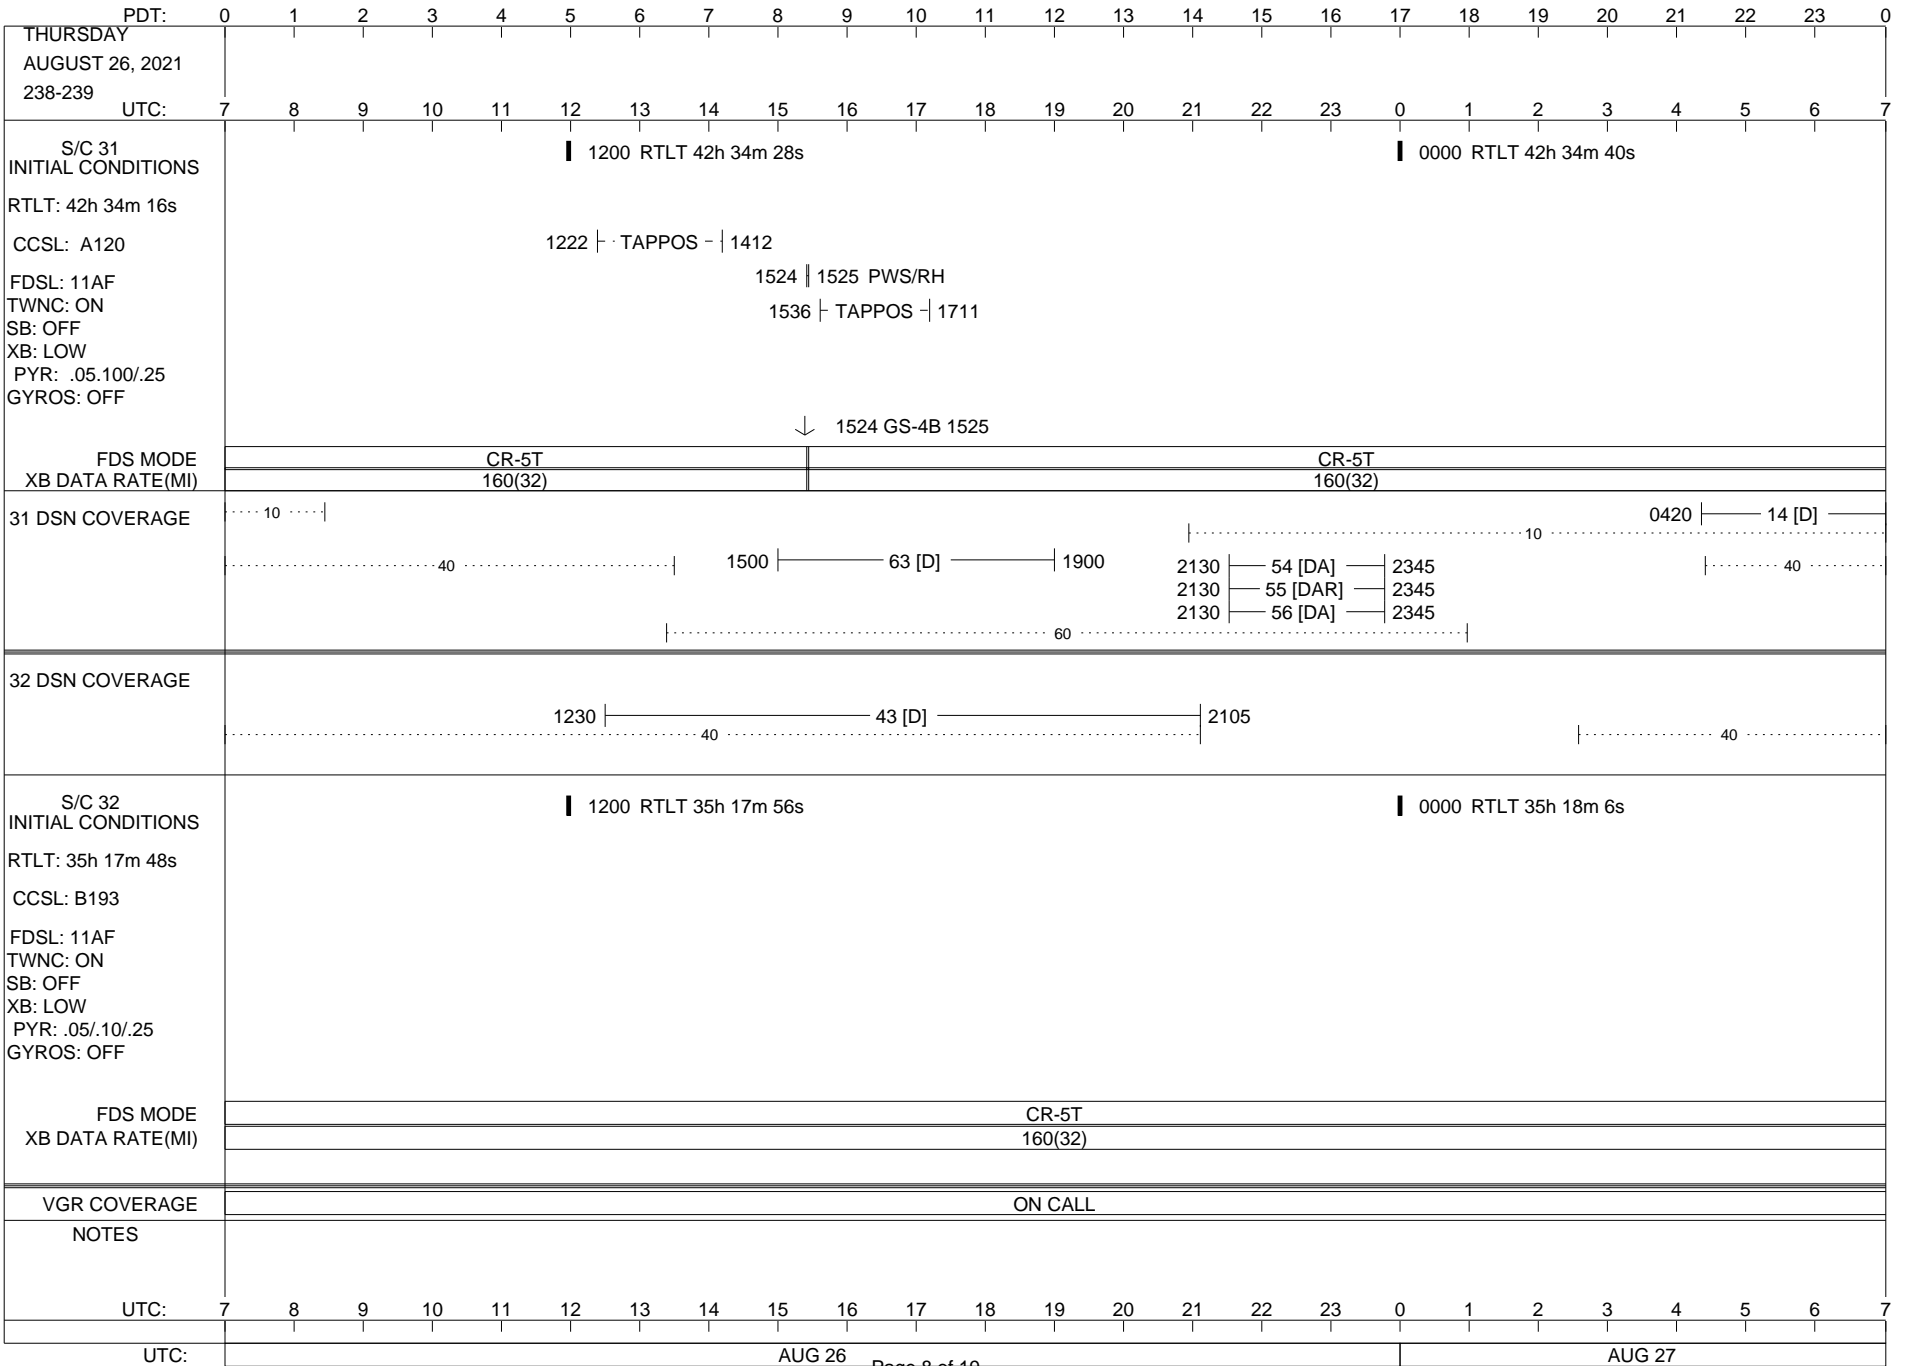

ISSUE DATE: 08/19/21 12:07