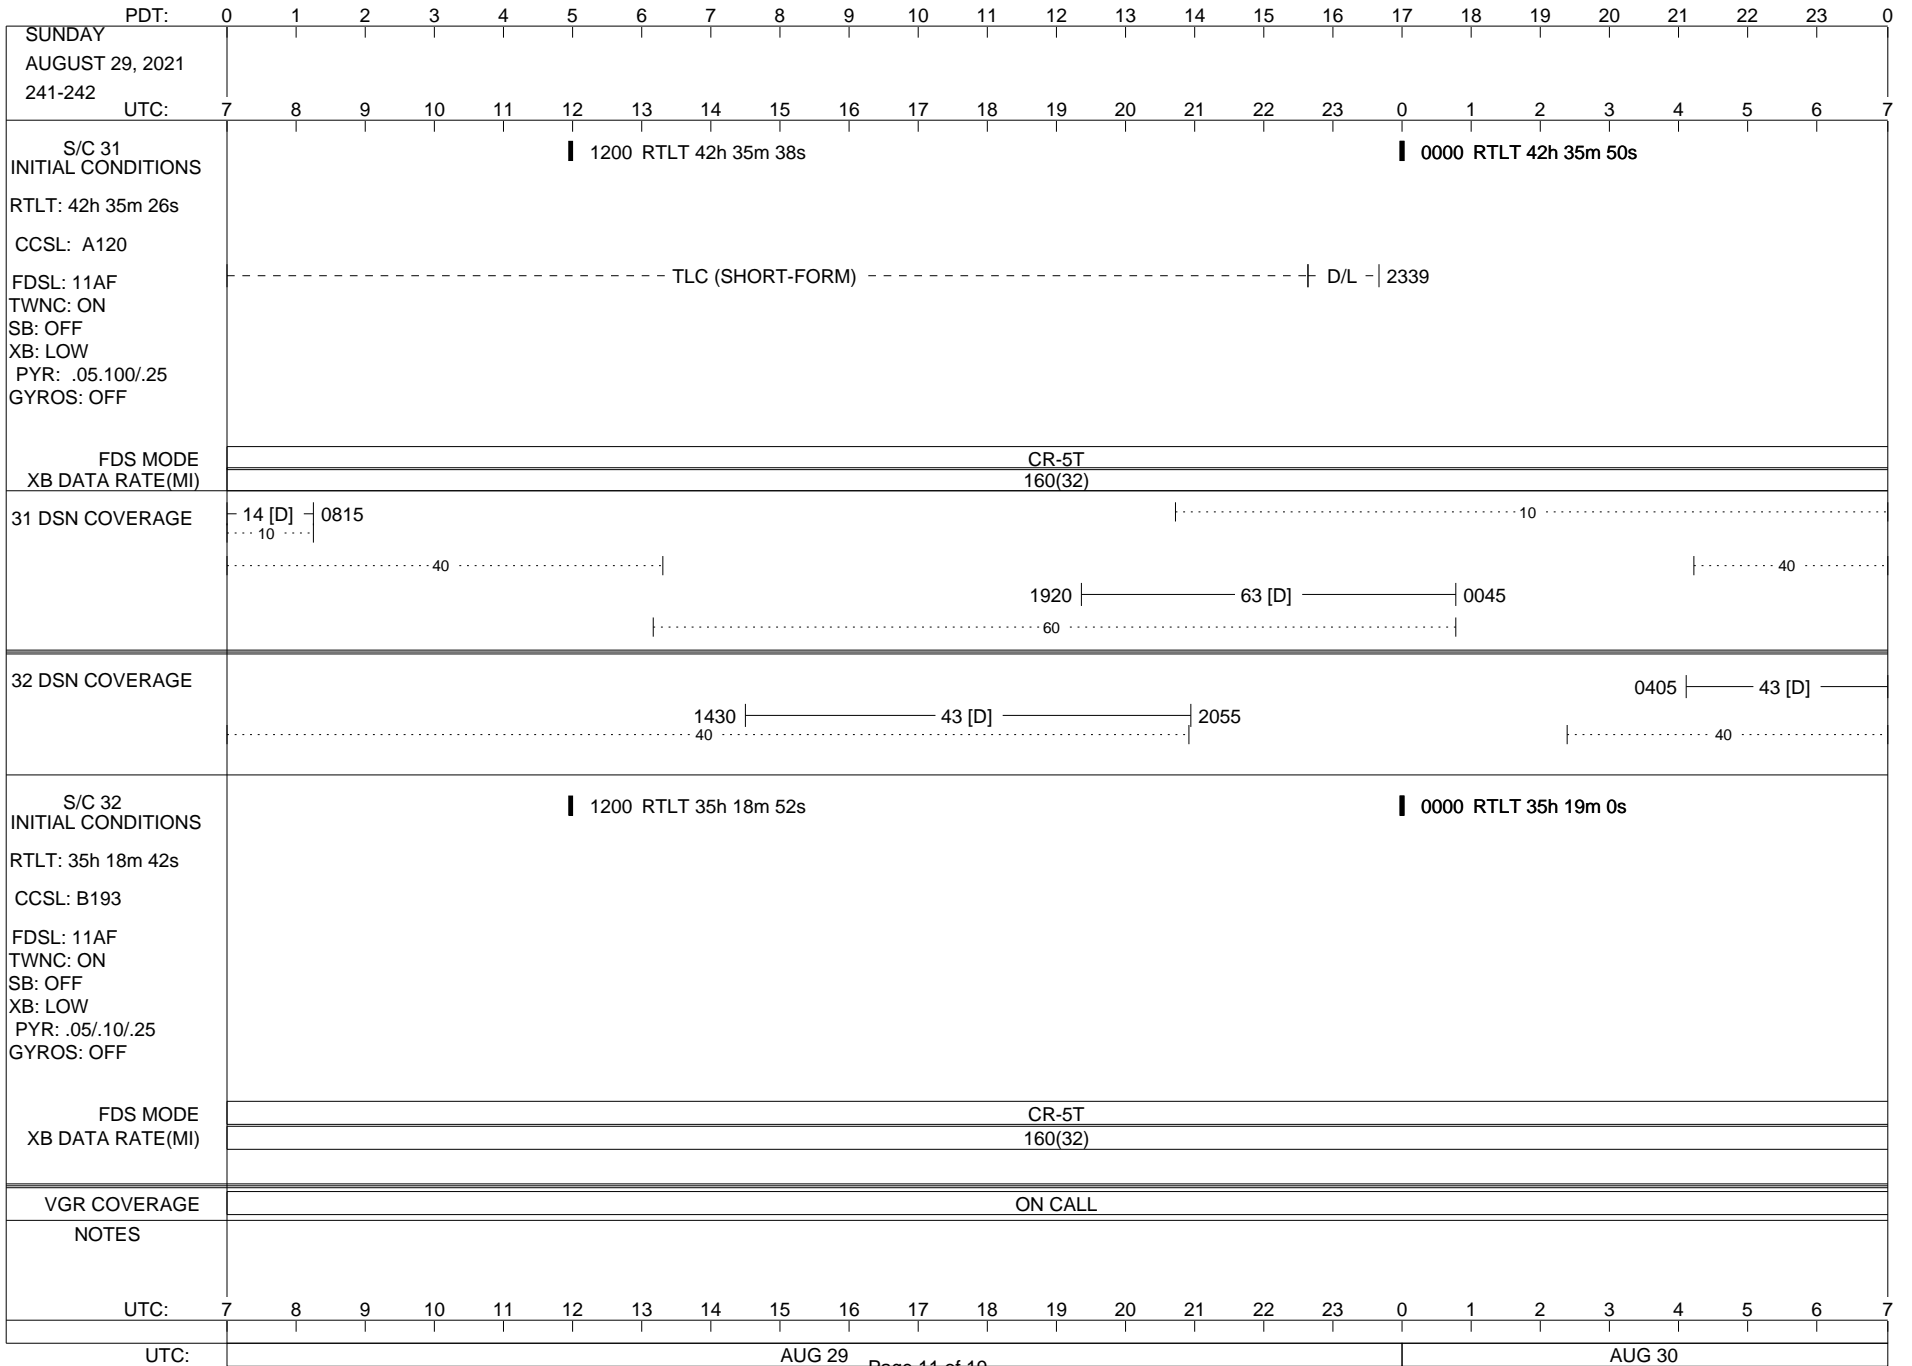

ISSUE DATE: 08/19/21 12:07