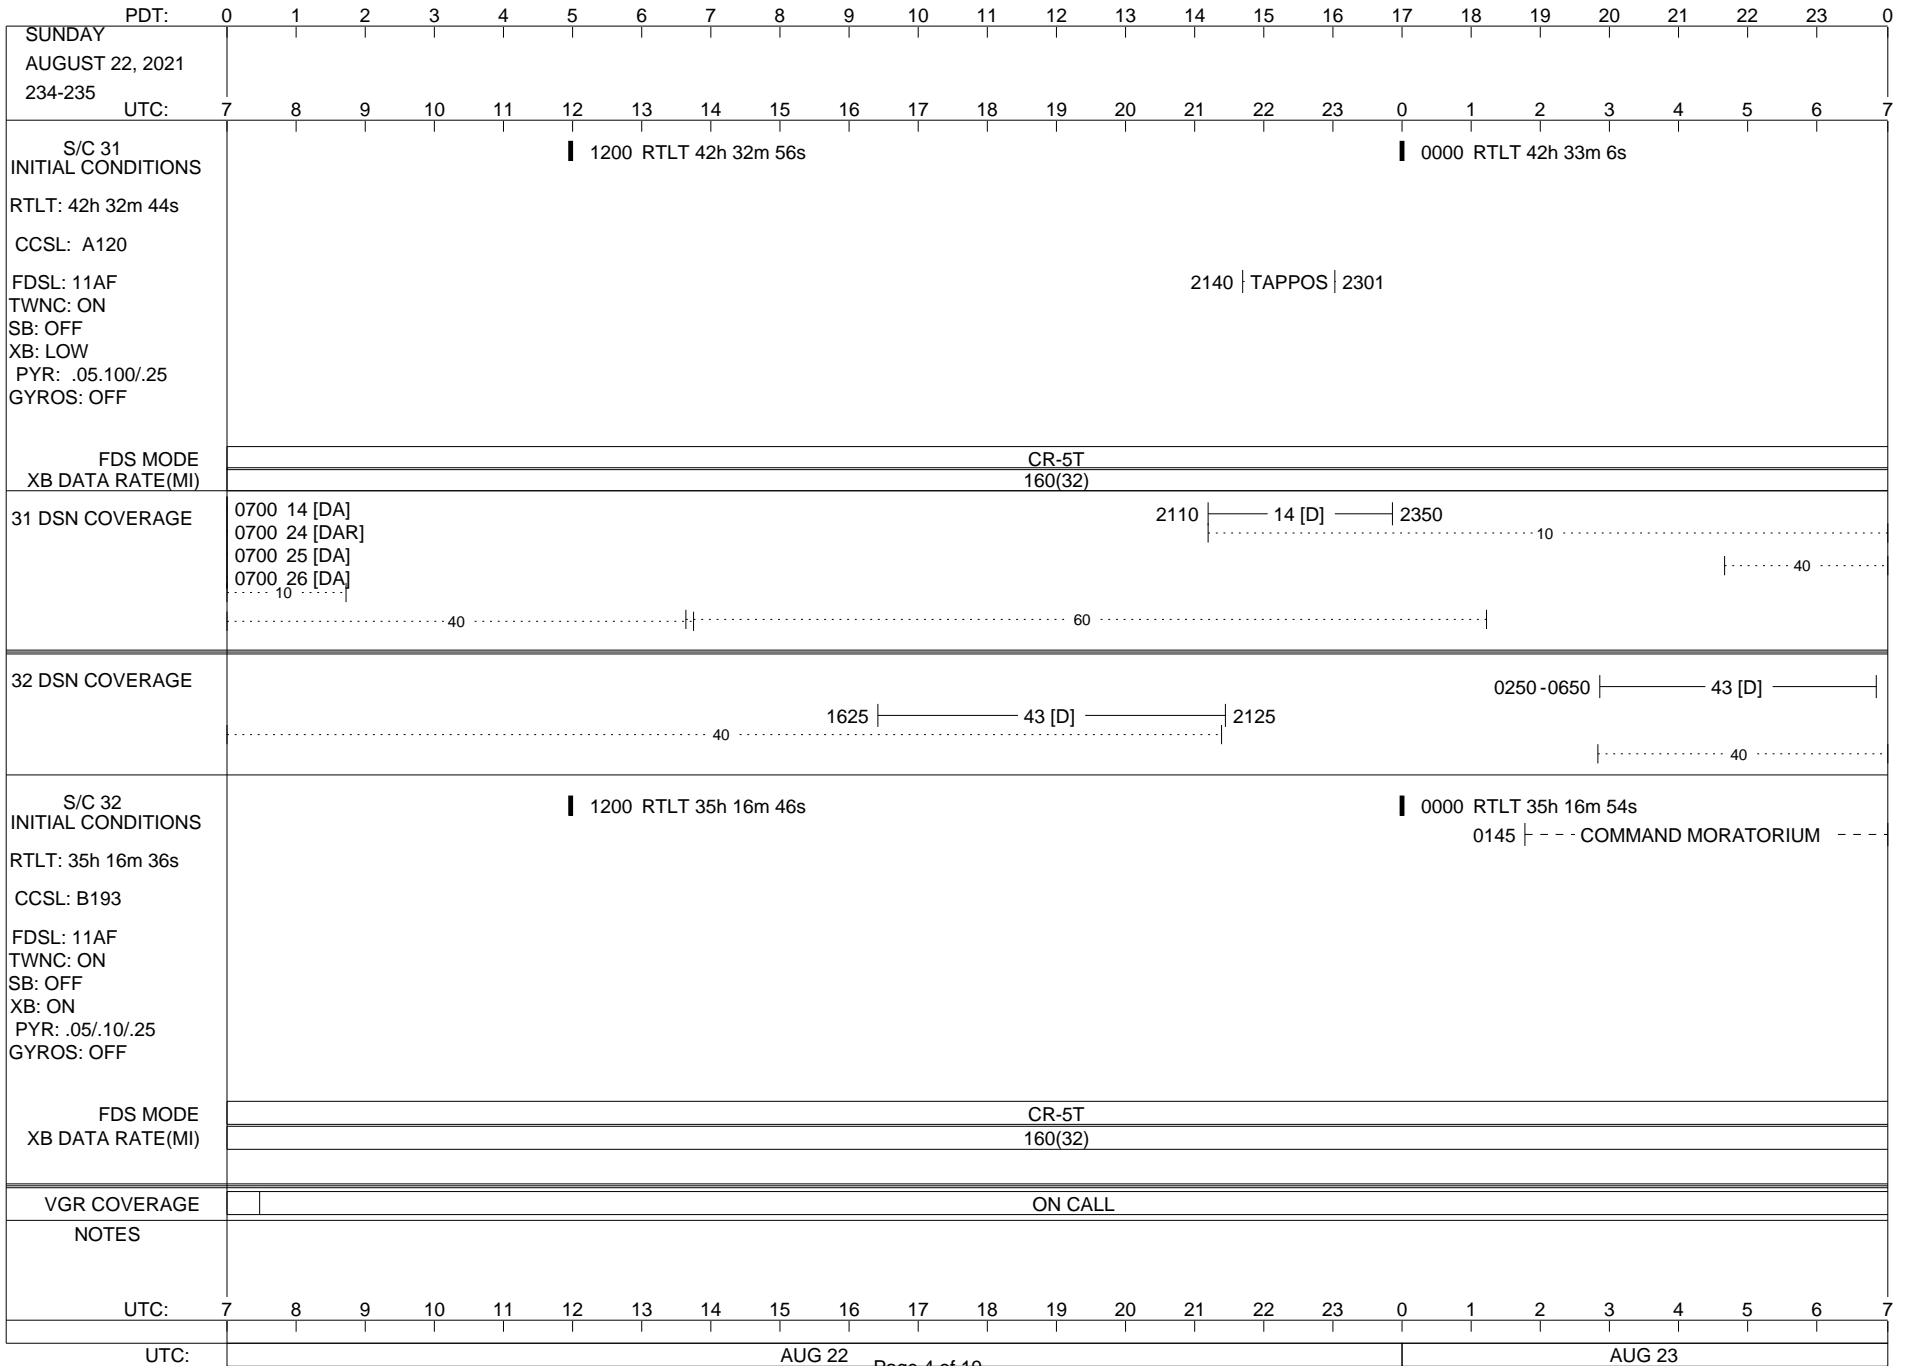

ISSUE DATE: 08/19/21 12:07