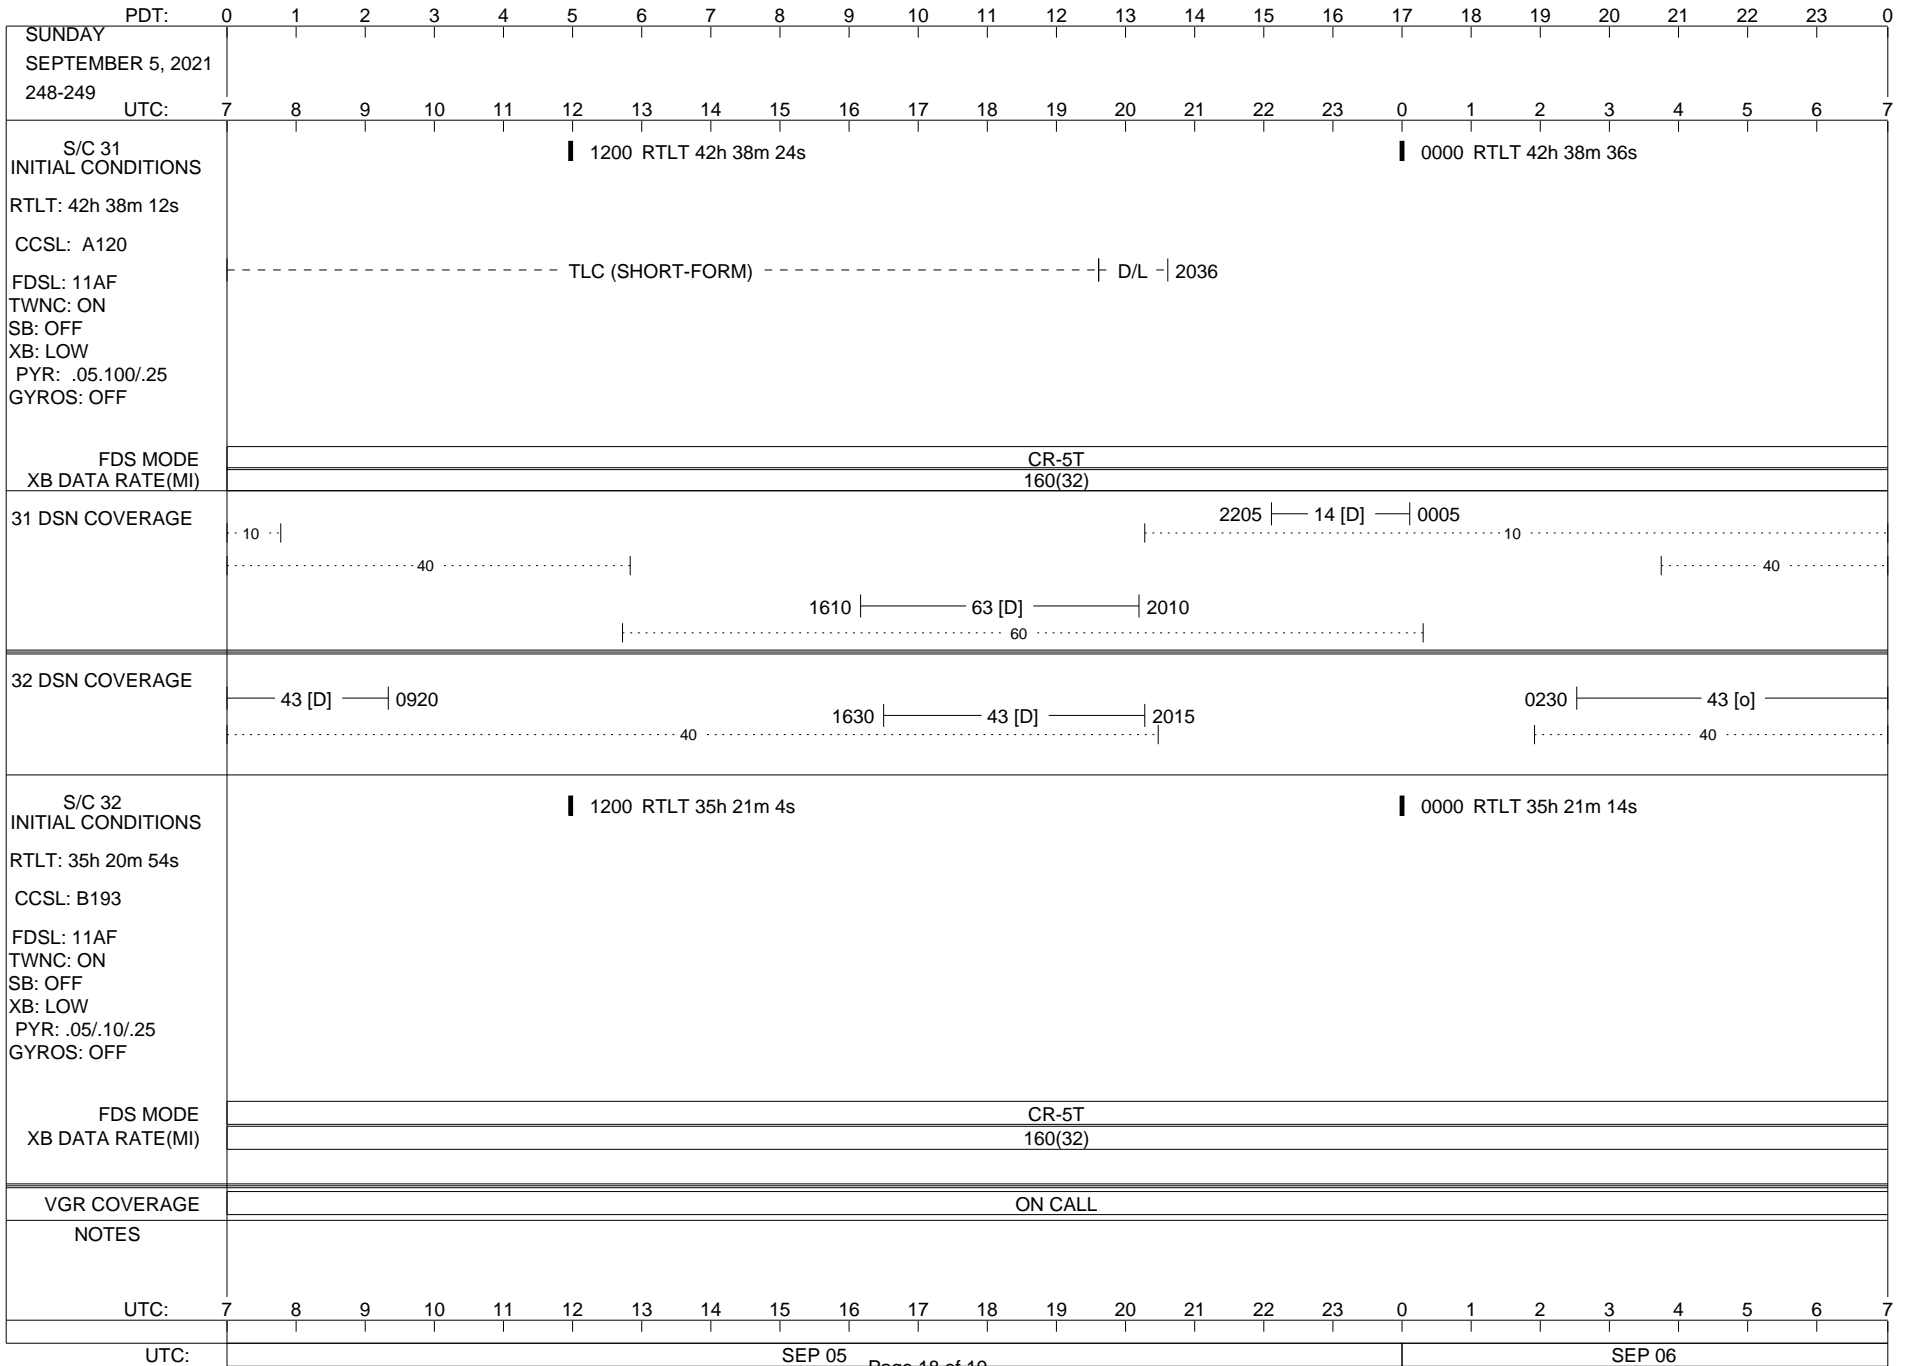

ISSUE DATE: 08/19/21 12:07