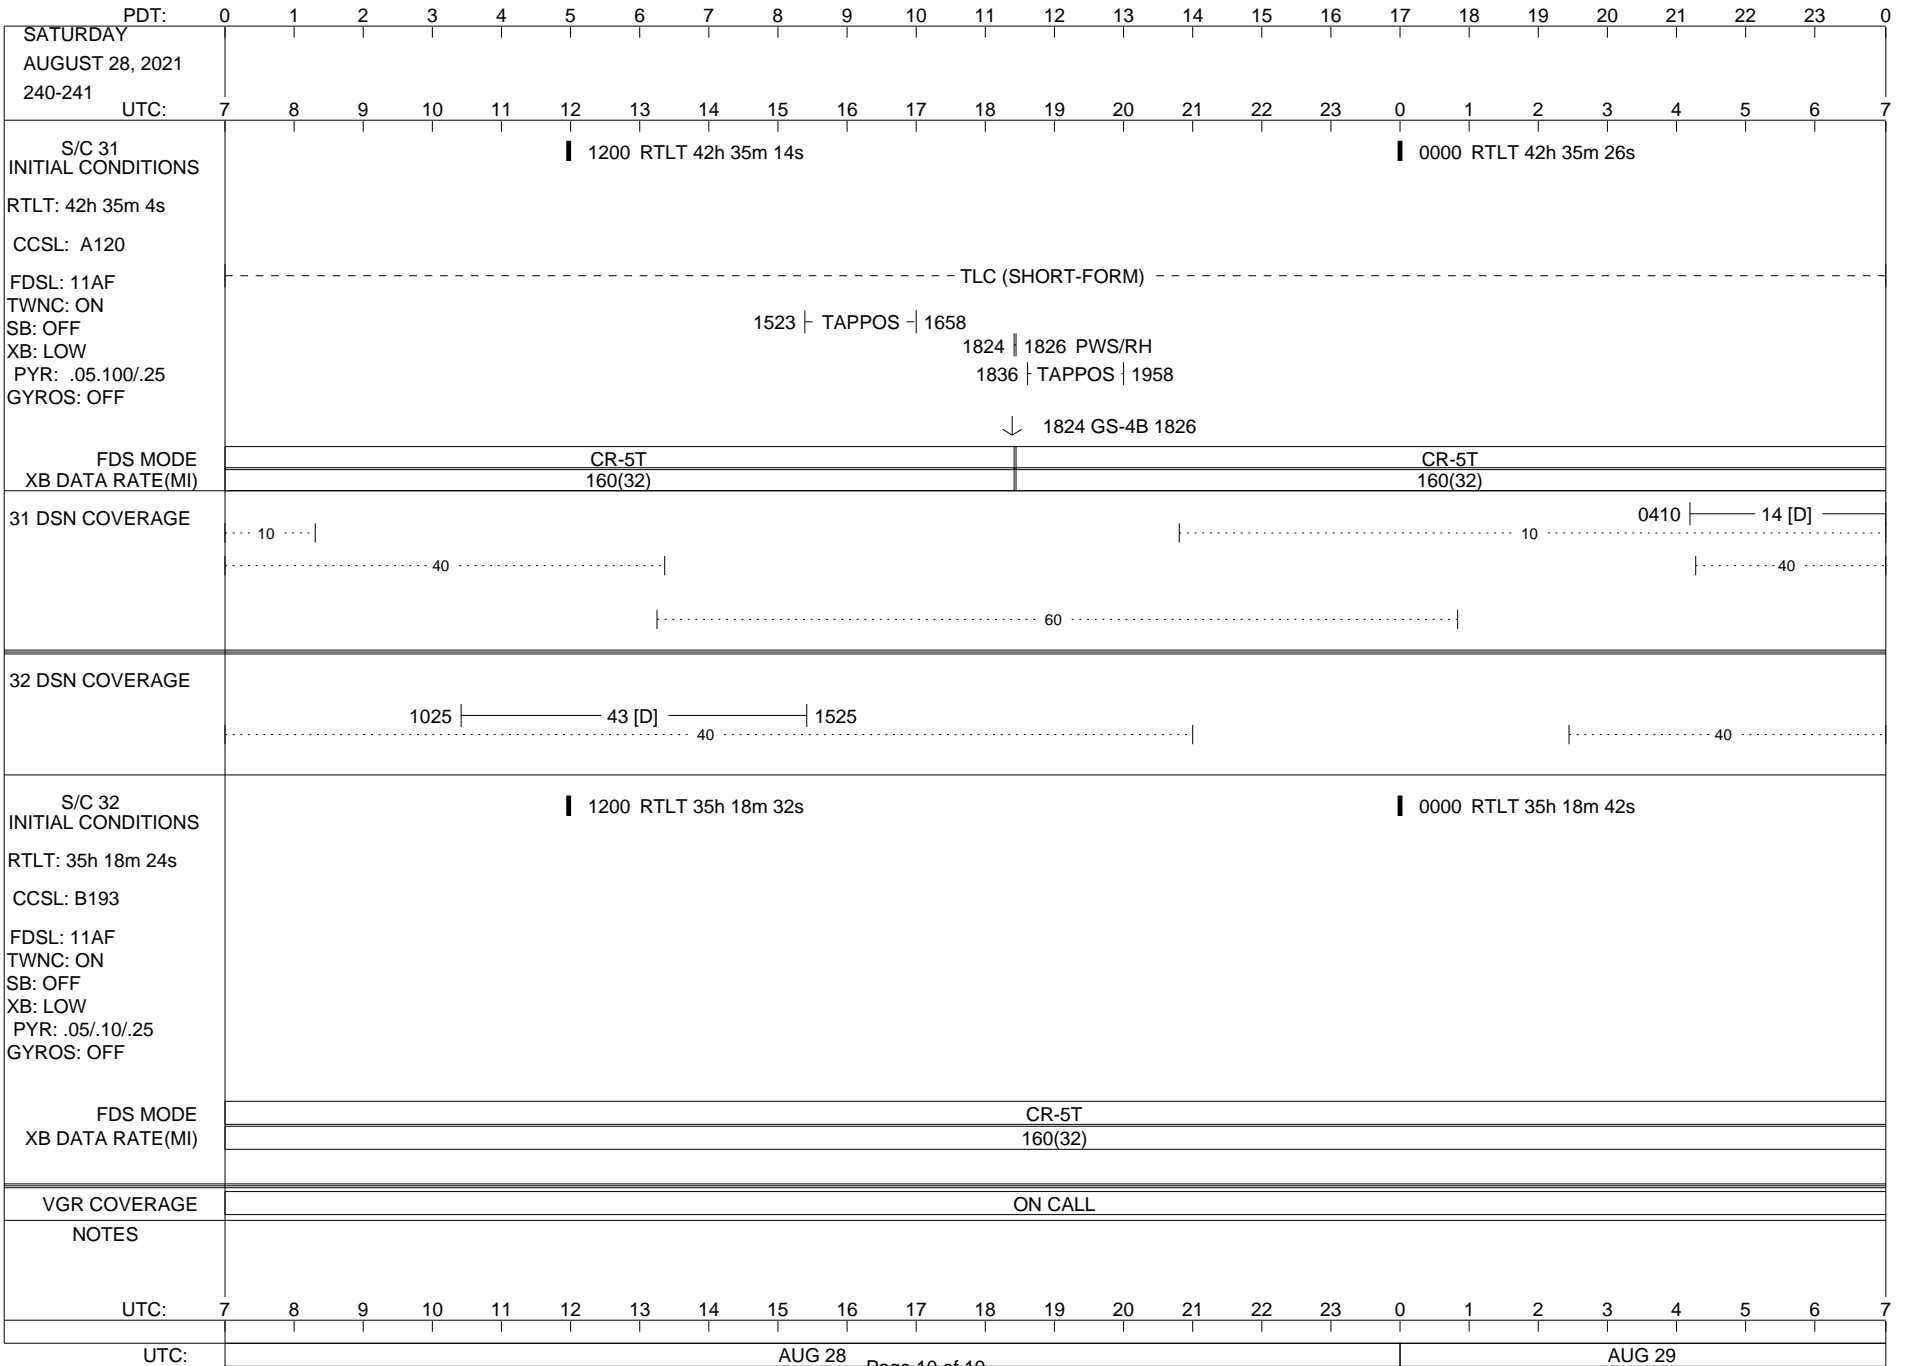

ISSUE DATE: 08/19/21 12:07