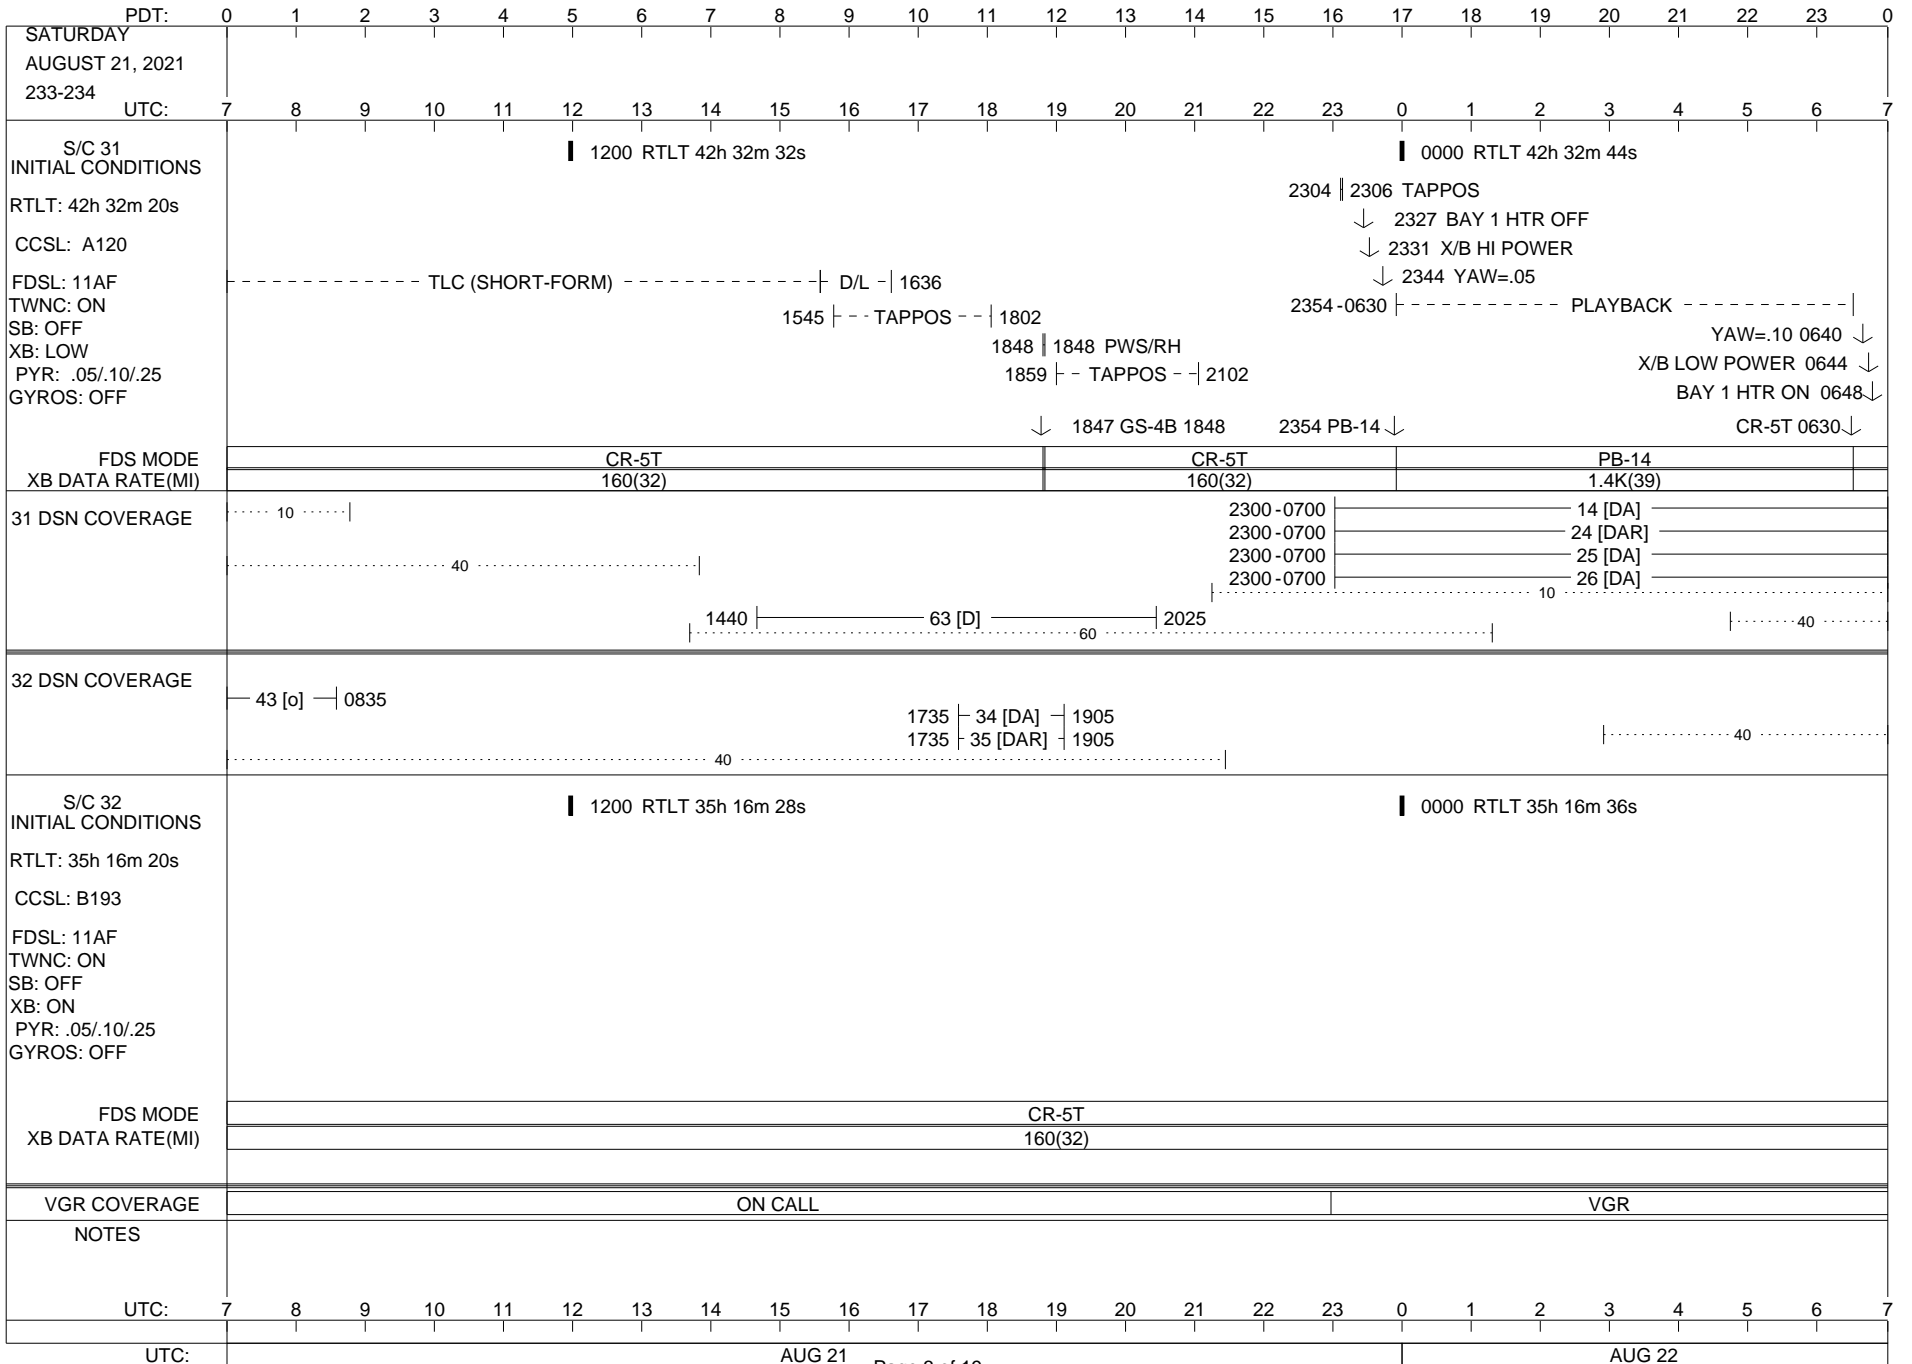

ISSUE DATE: 08/19/21 12:07