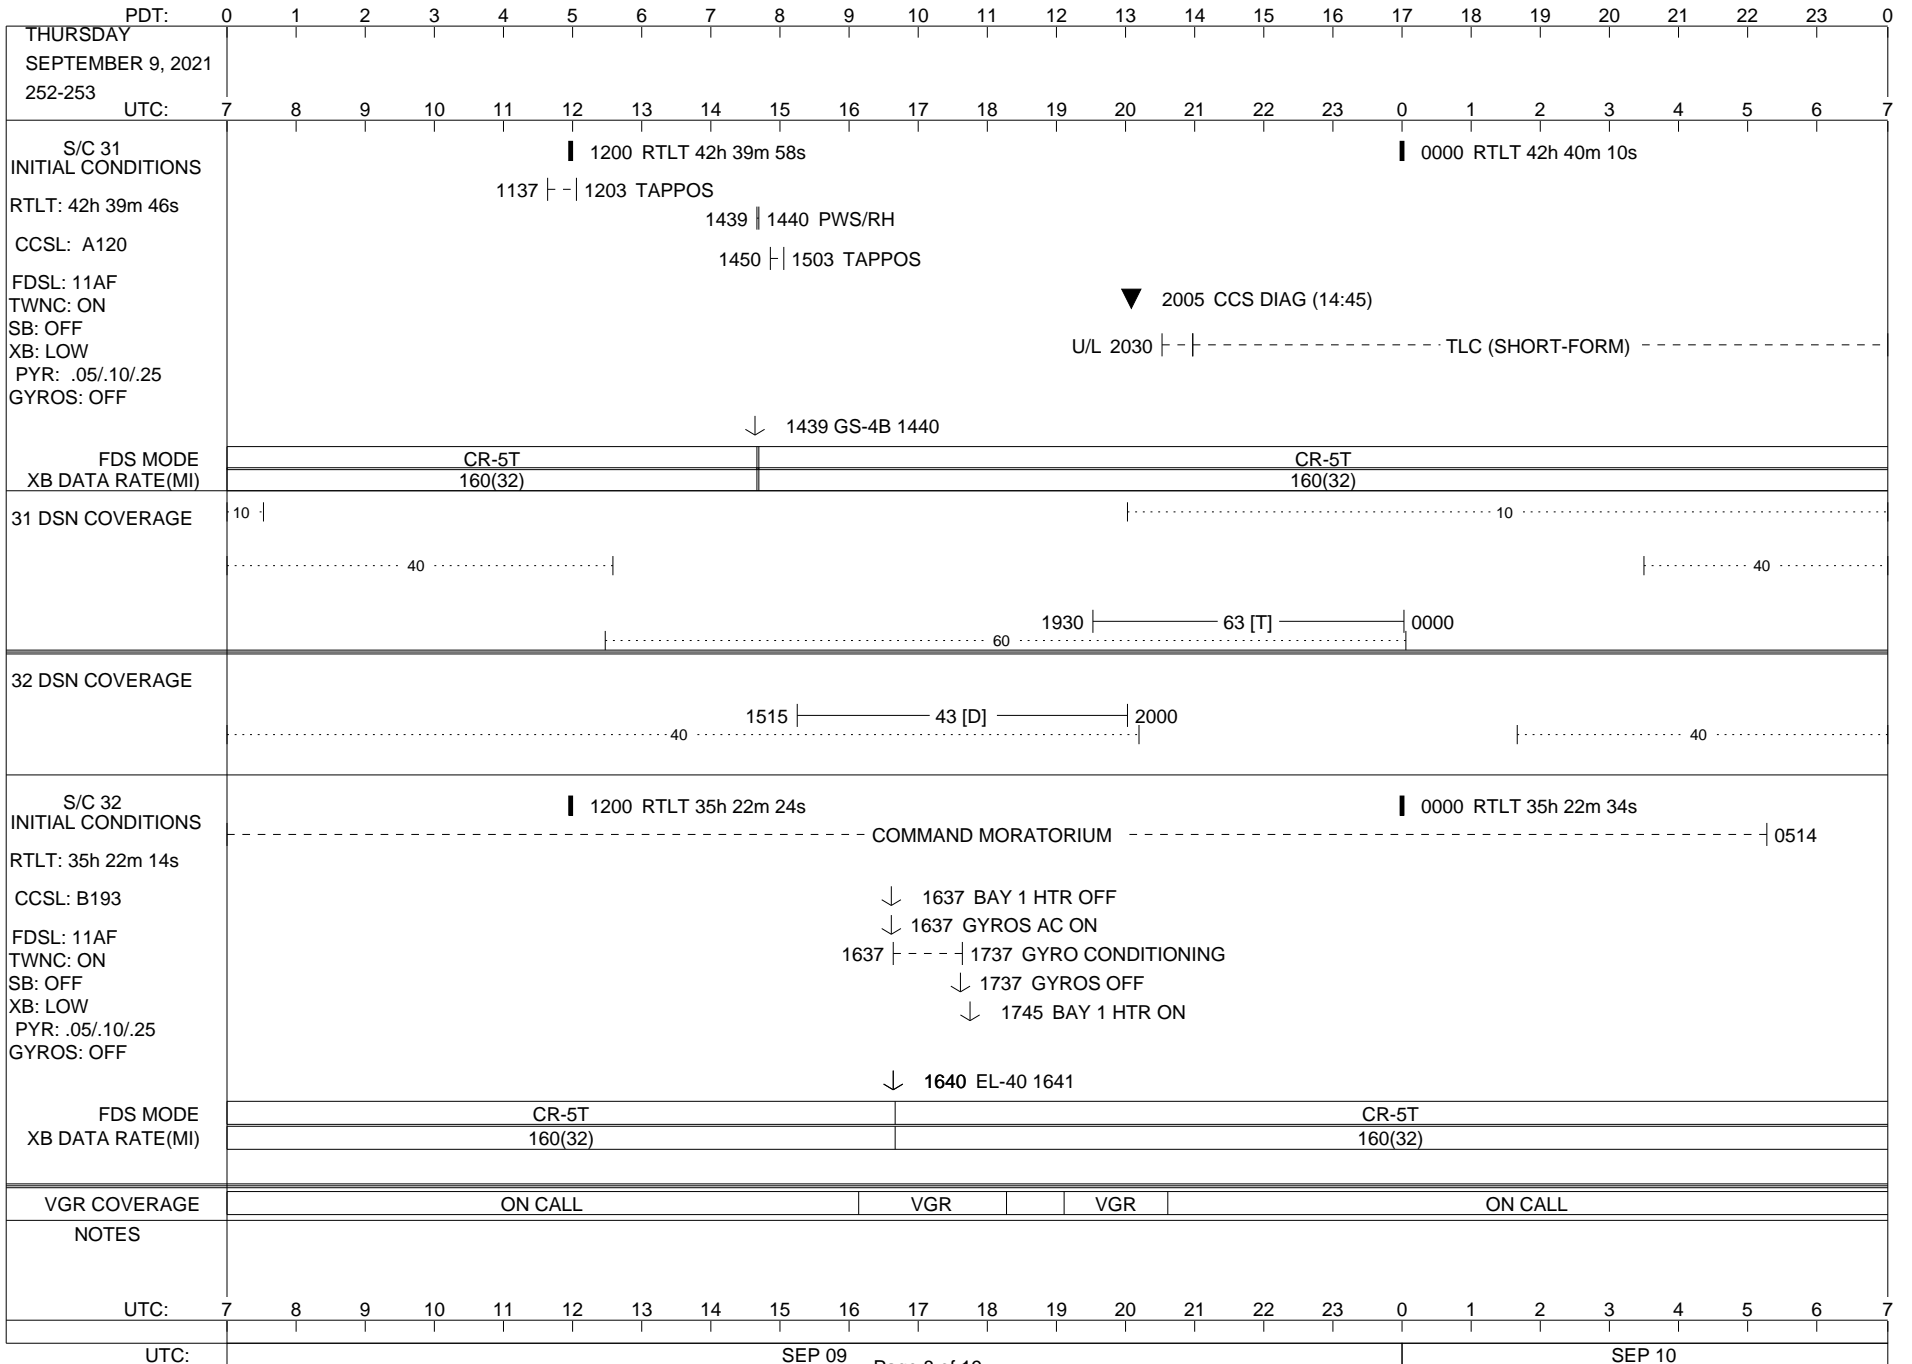

ISSUE DATE: 08/31/21 15:40