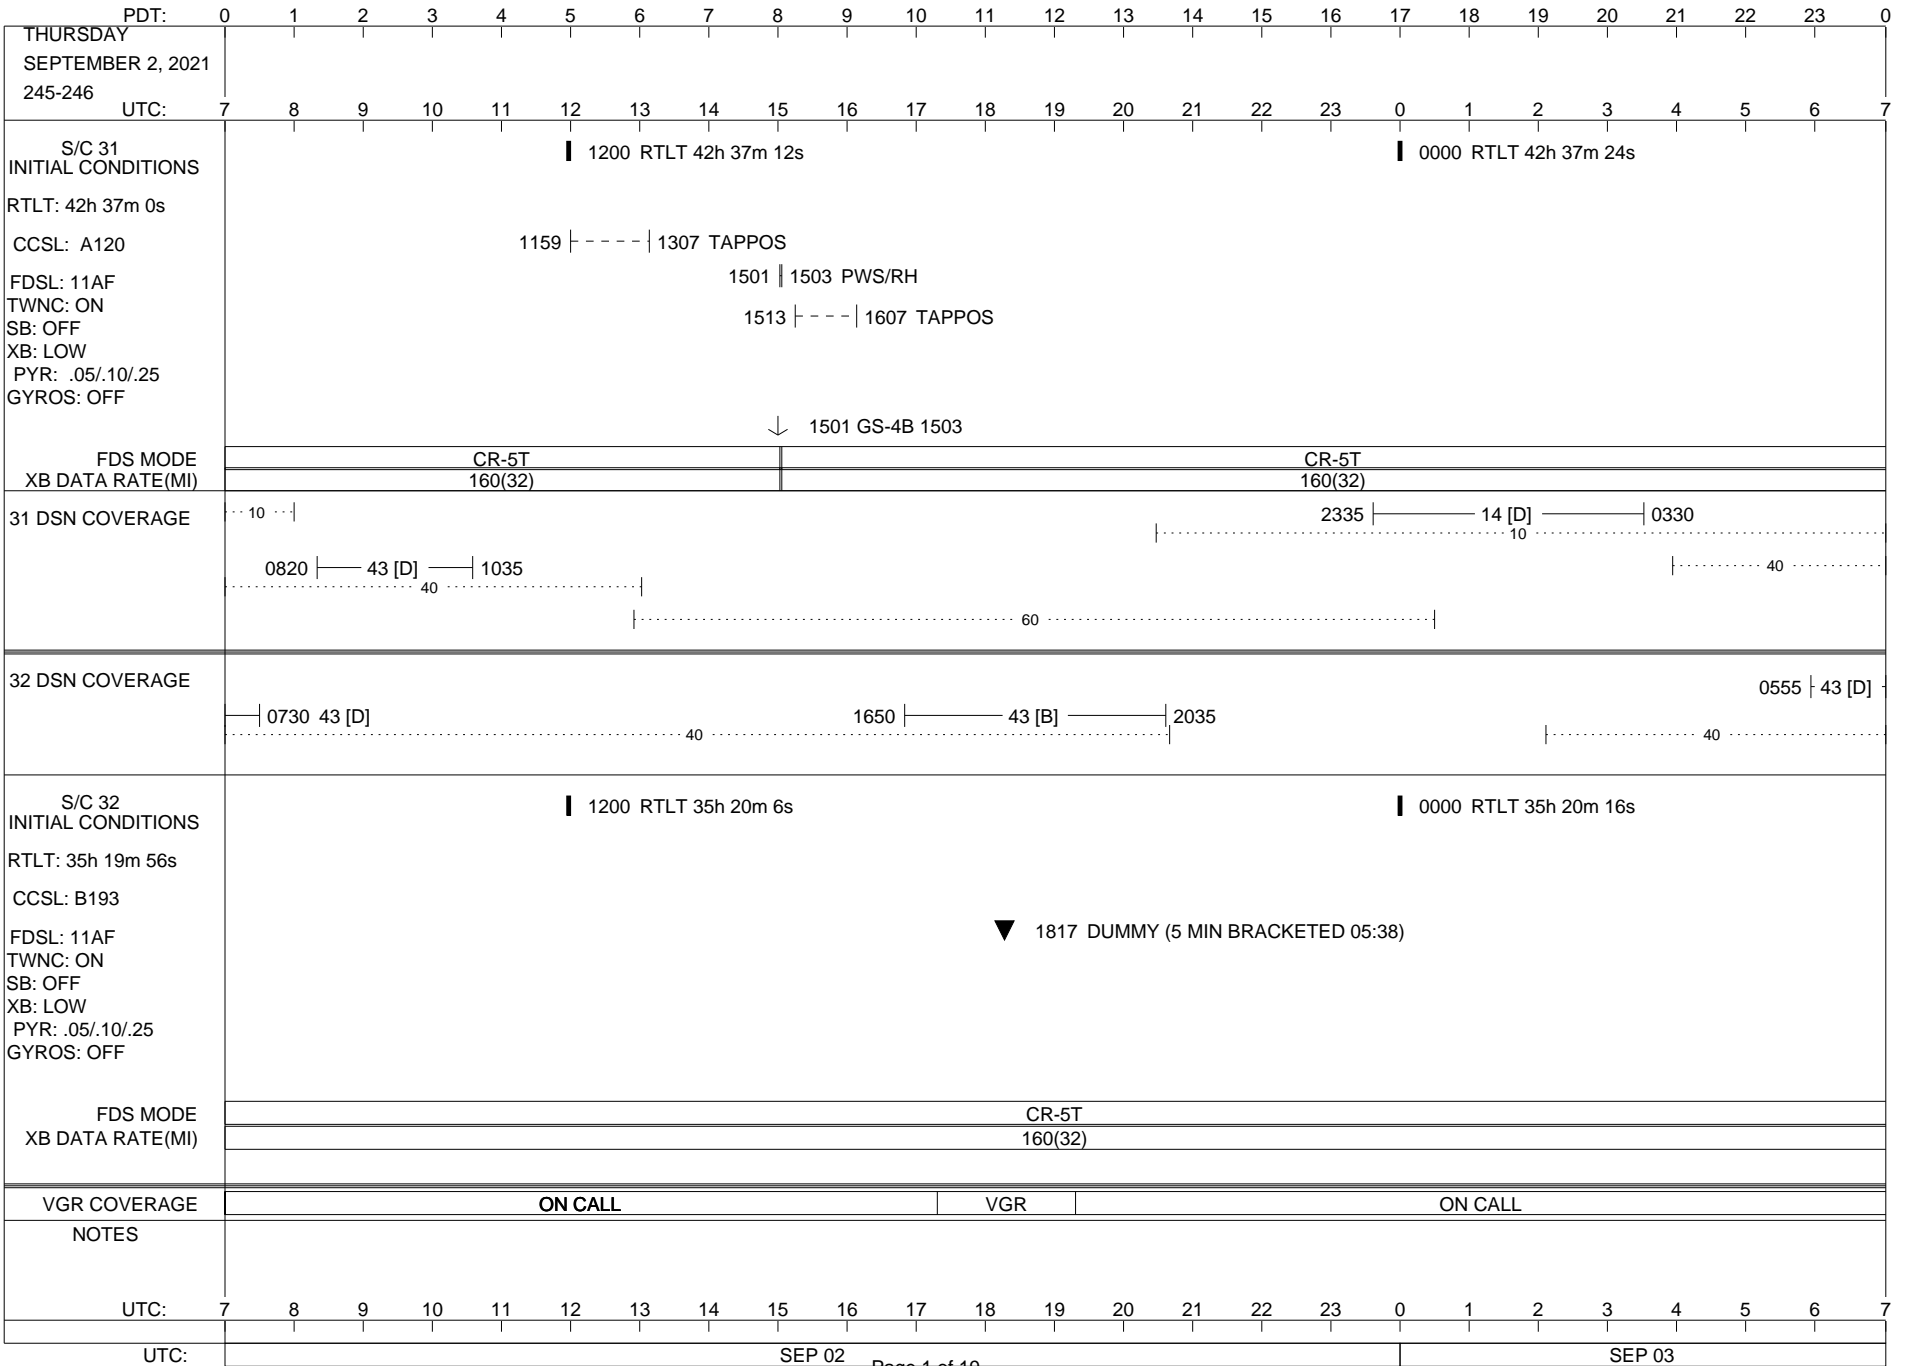

ISSUE DATE: 08/31/21 15:40