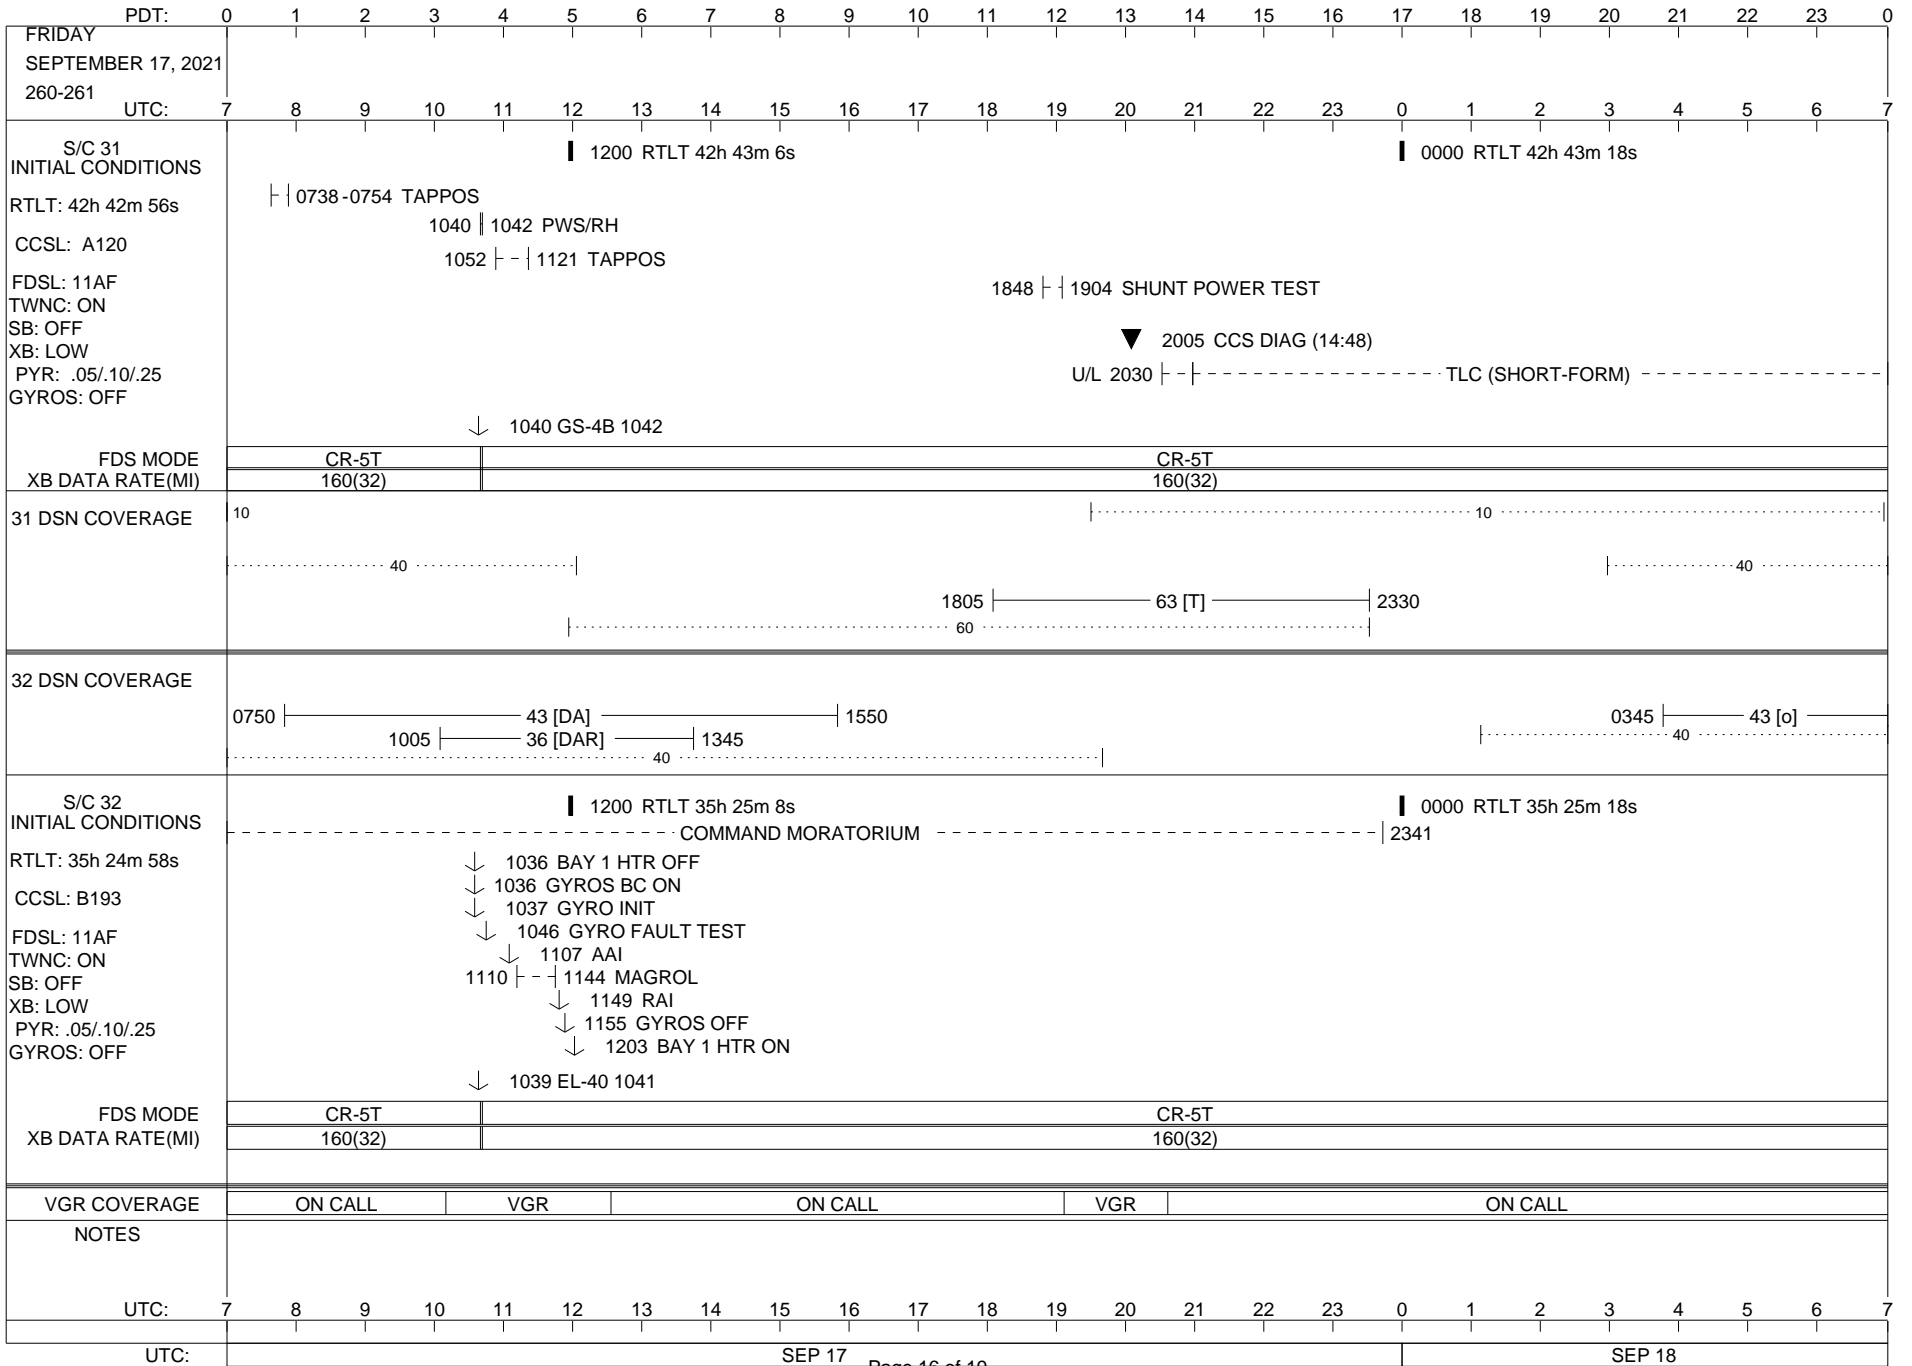

ISSUE DATE: 08/31/21 15:40