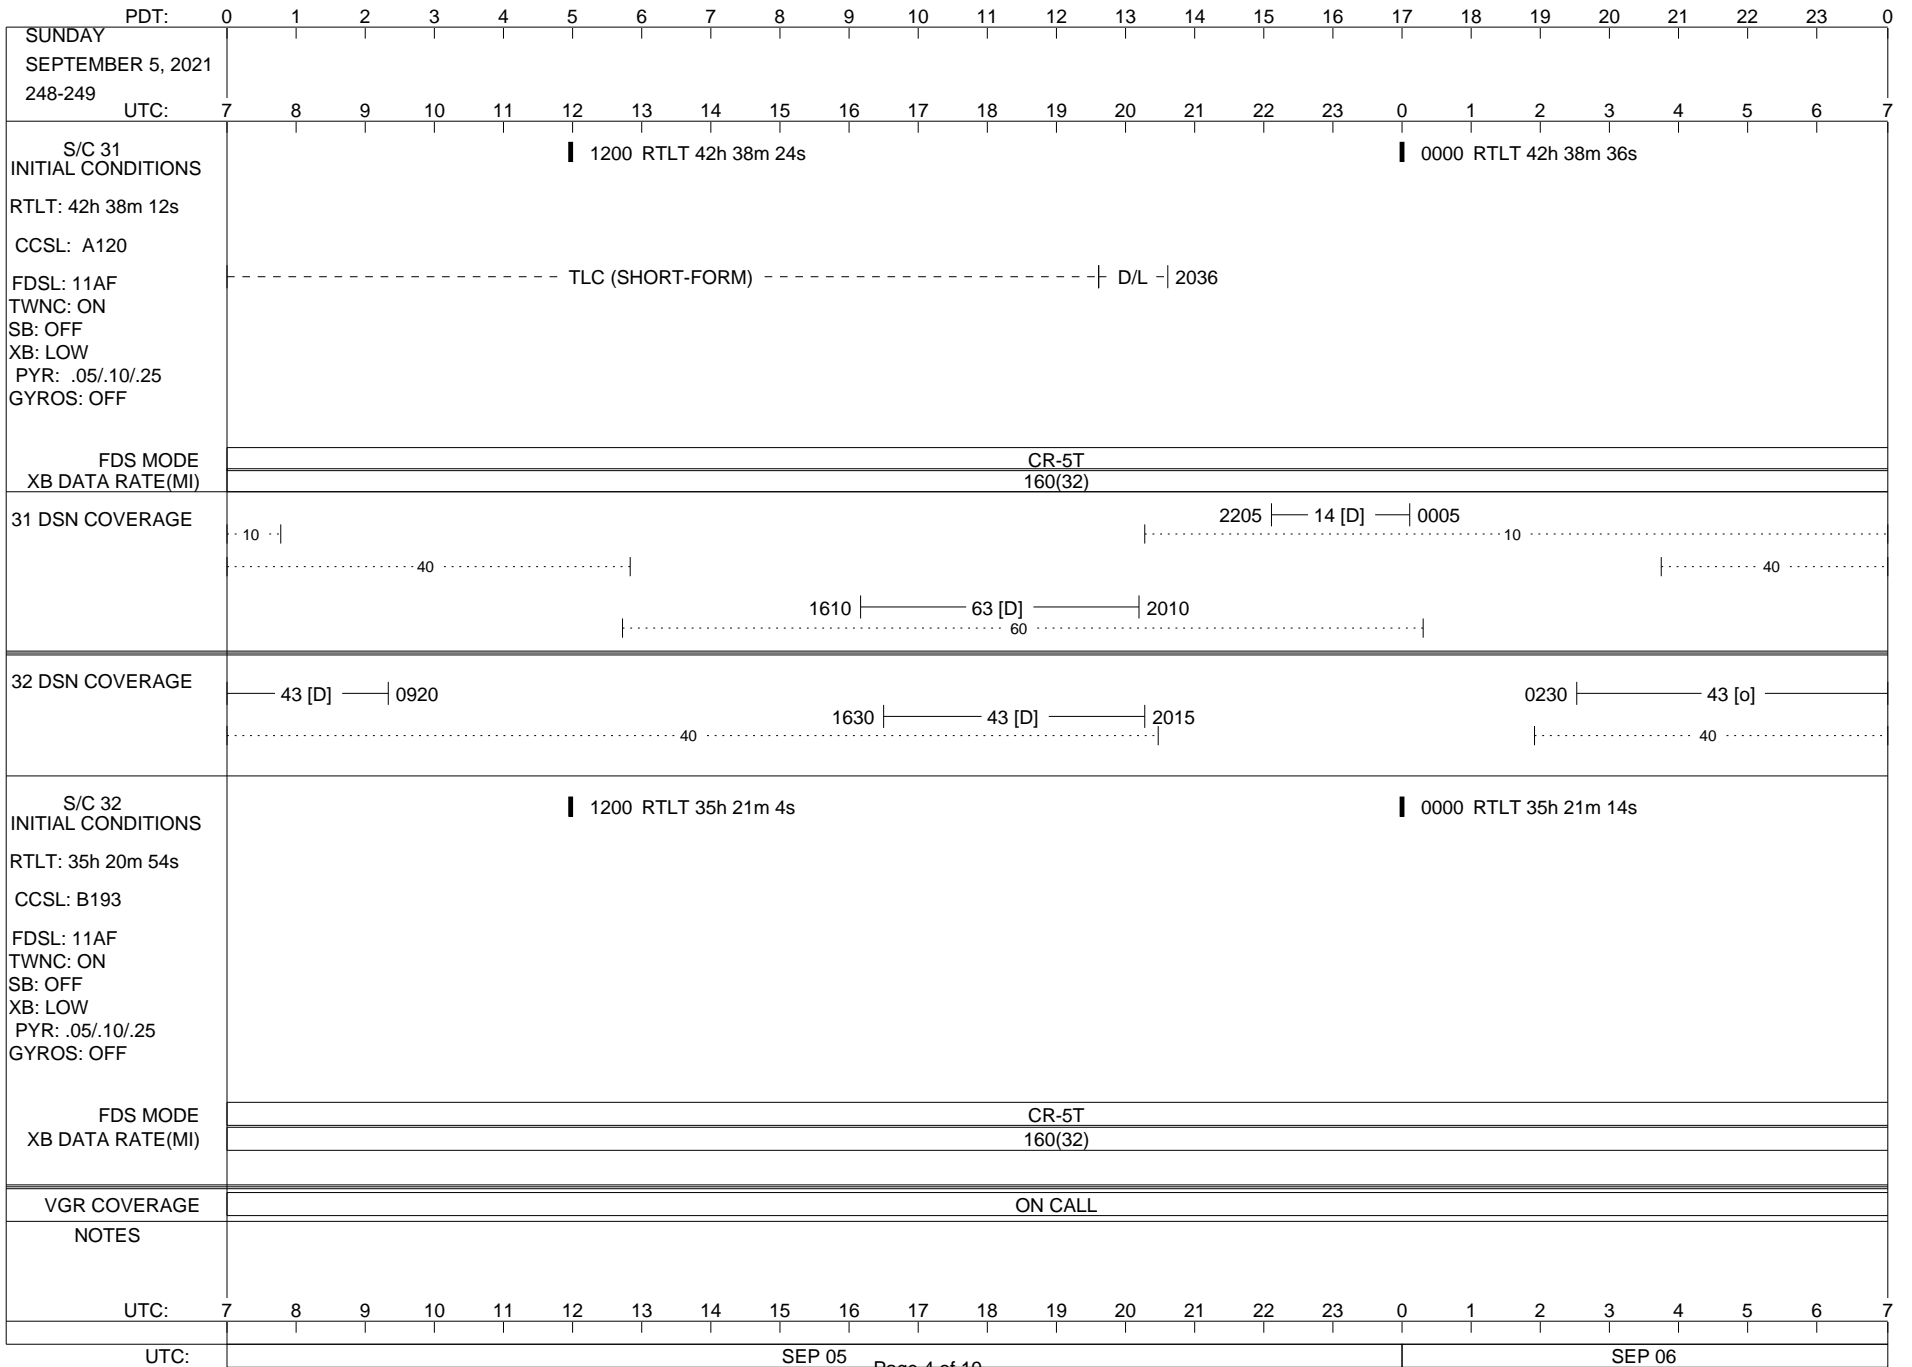

ISSUE DATE: 08/31/21 15:40