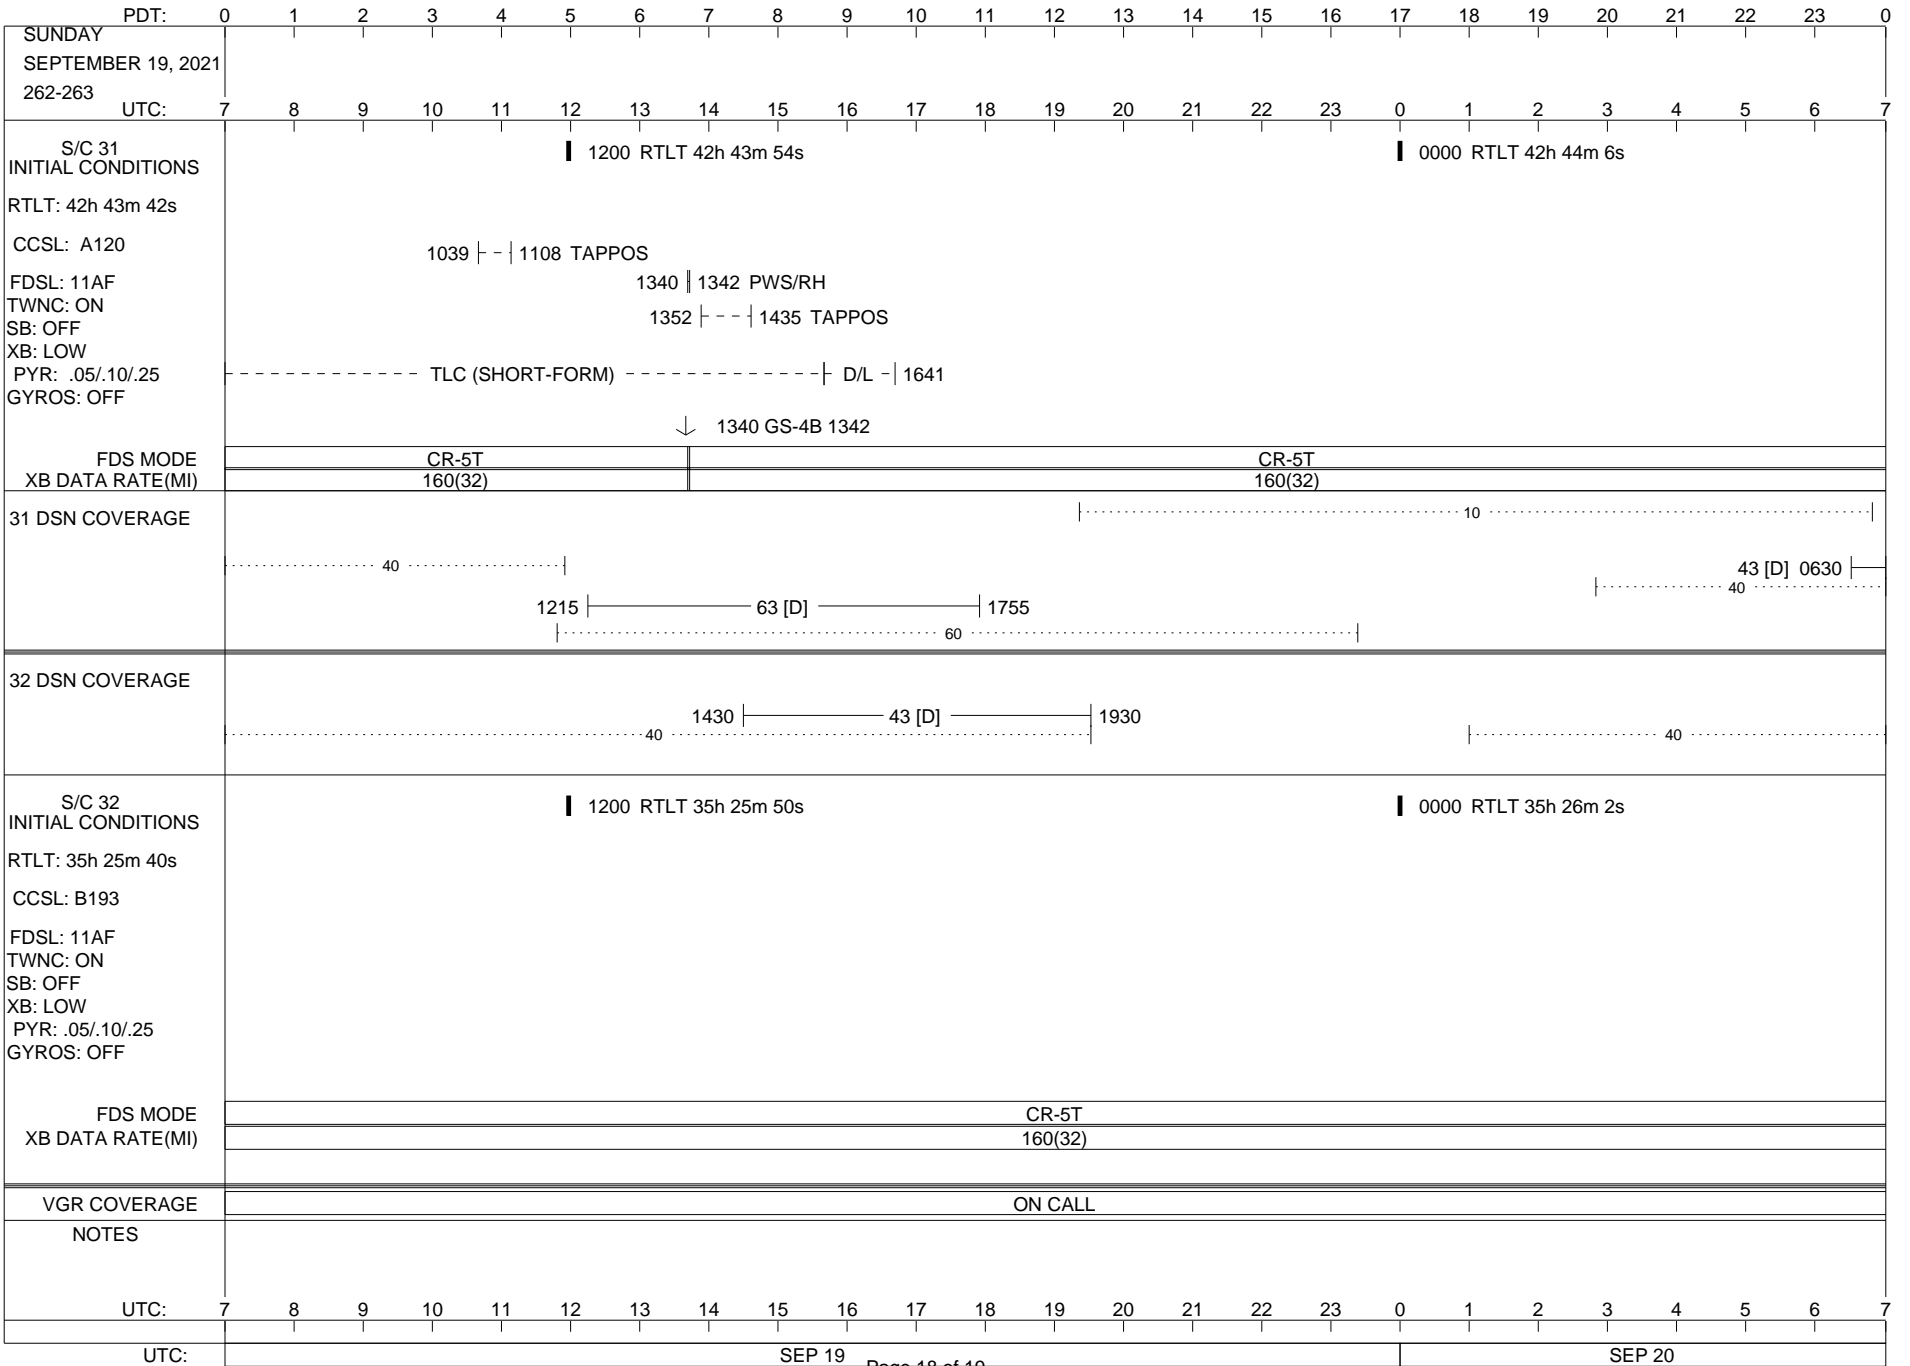

ISSUE DATE: 08/31/21 15:40