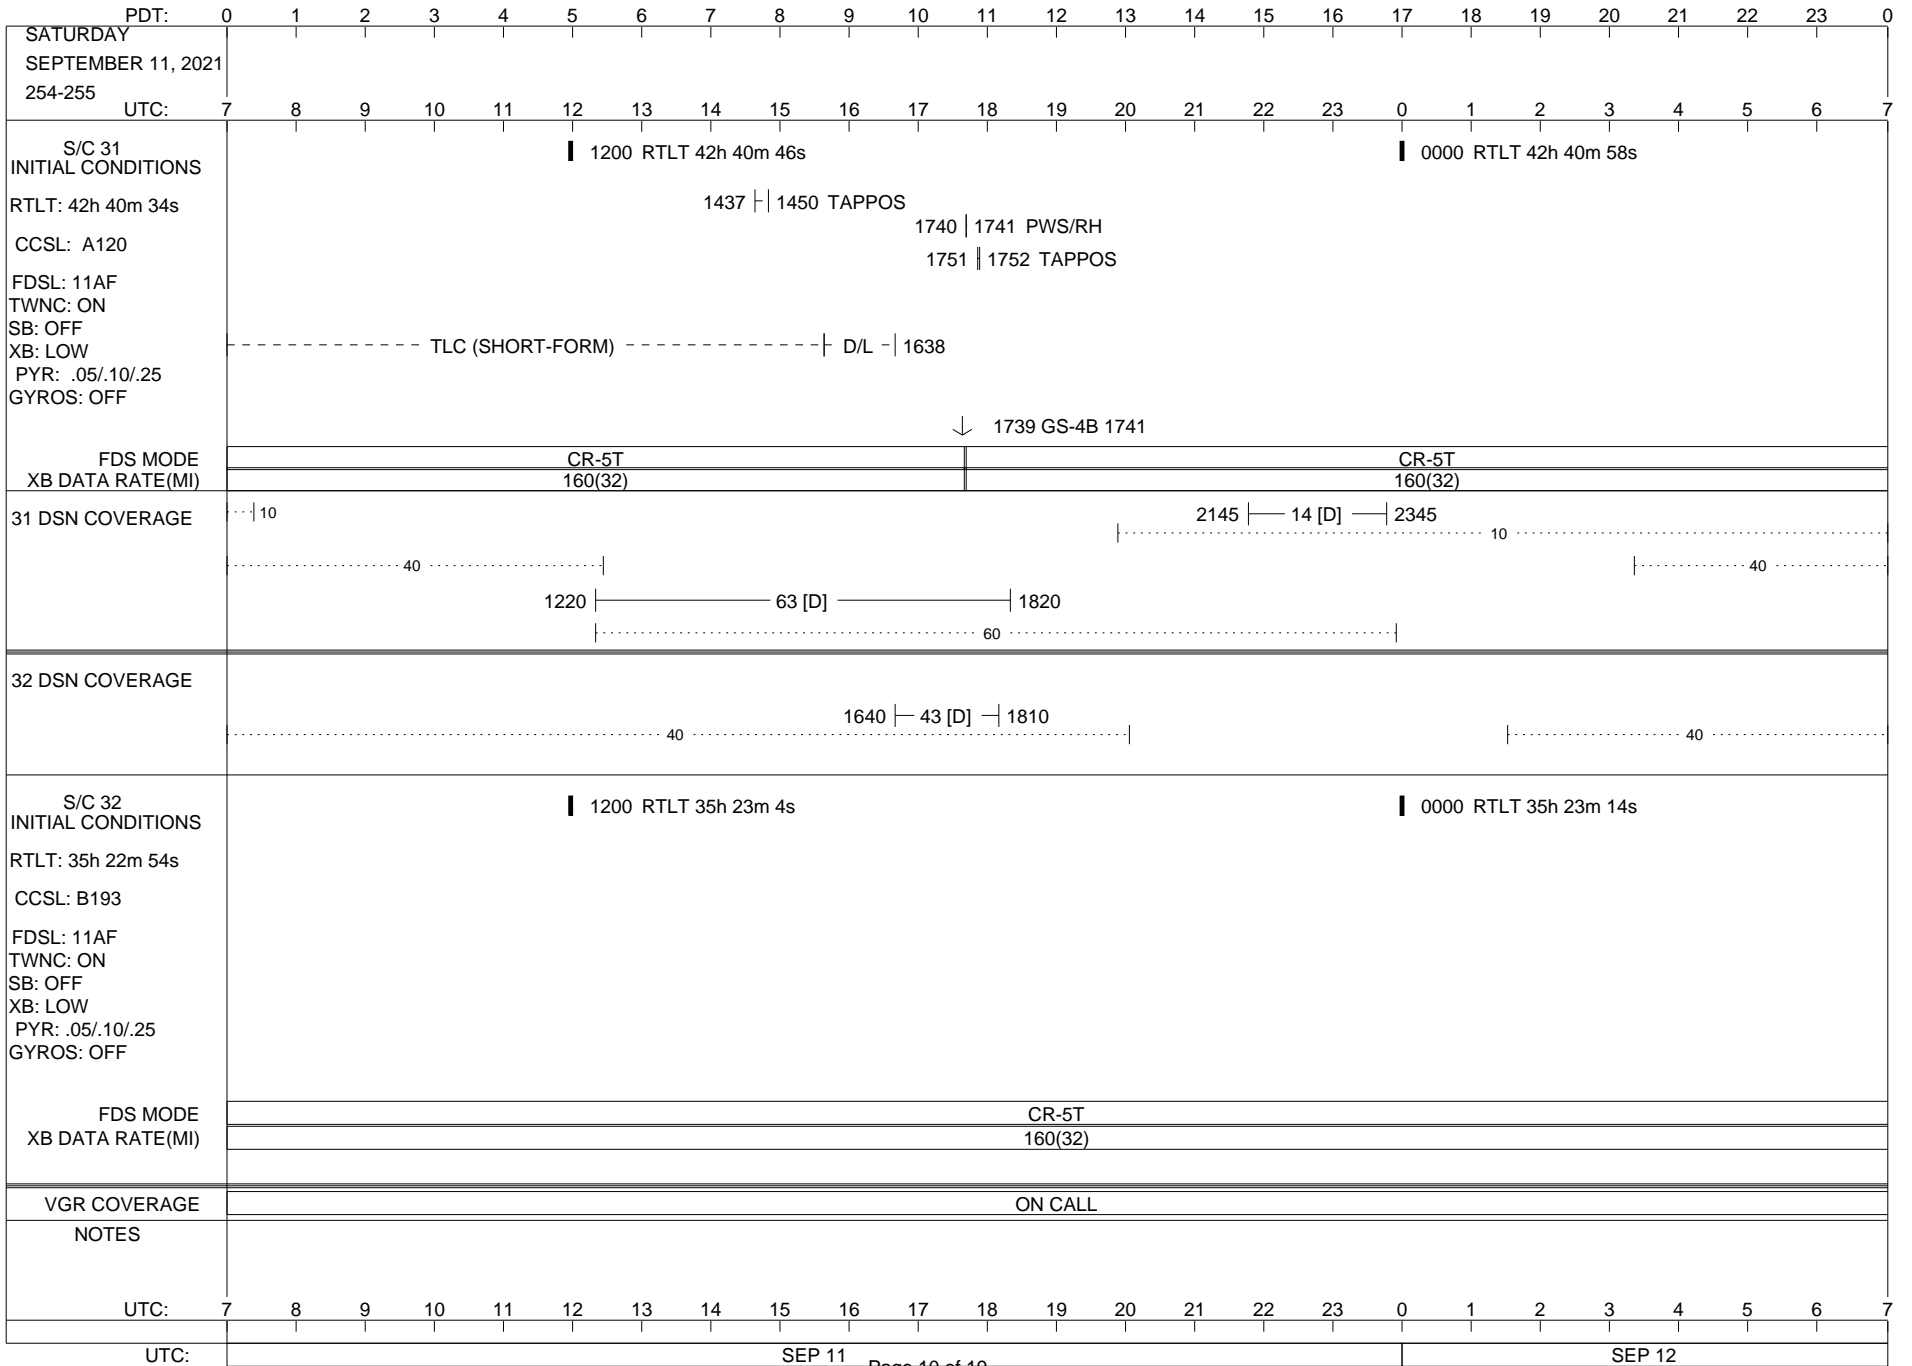

ISSUE DATE: 08/31/21 15:40