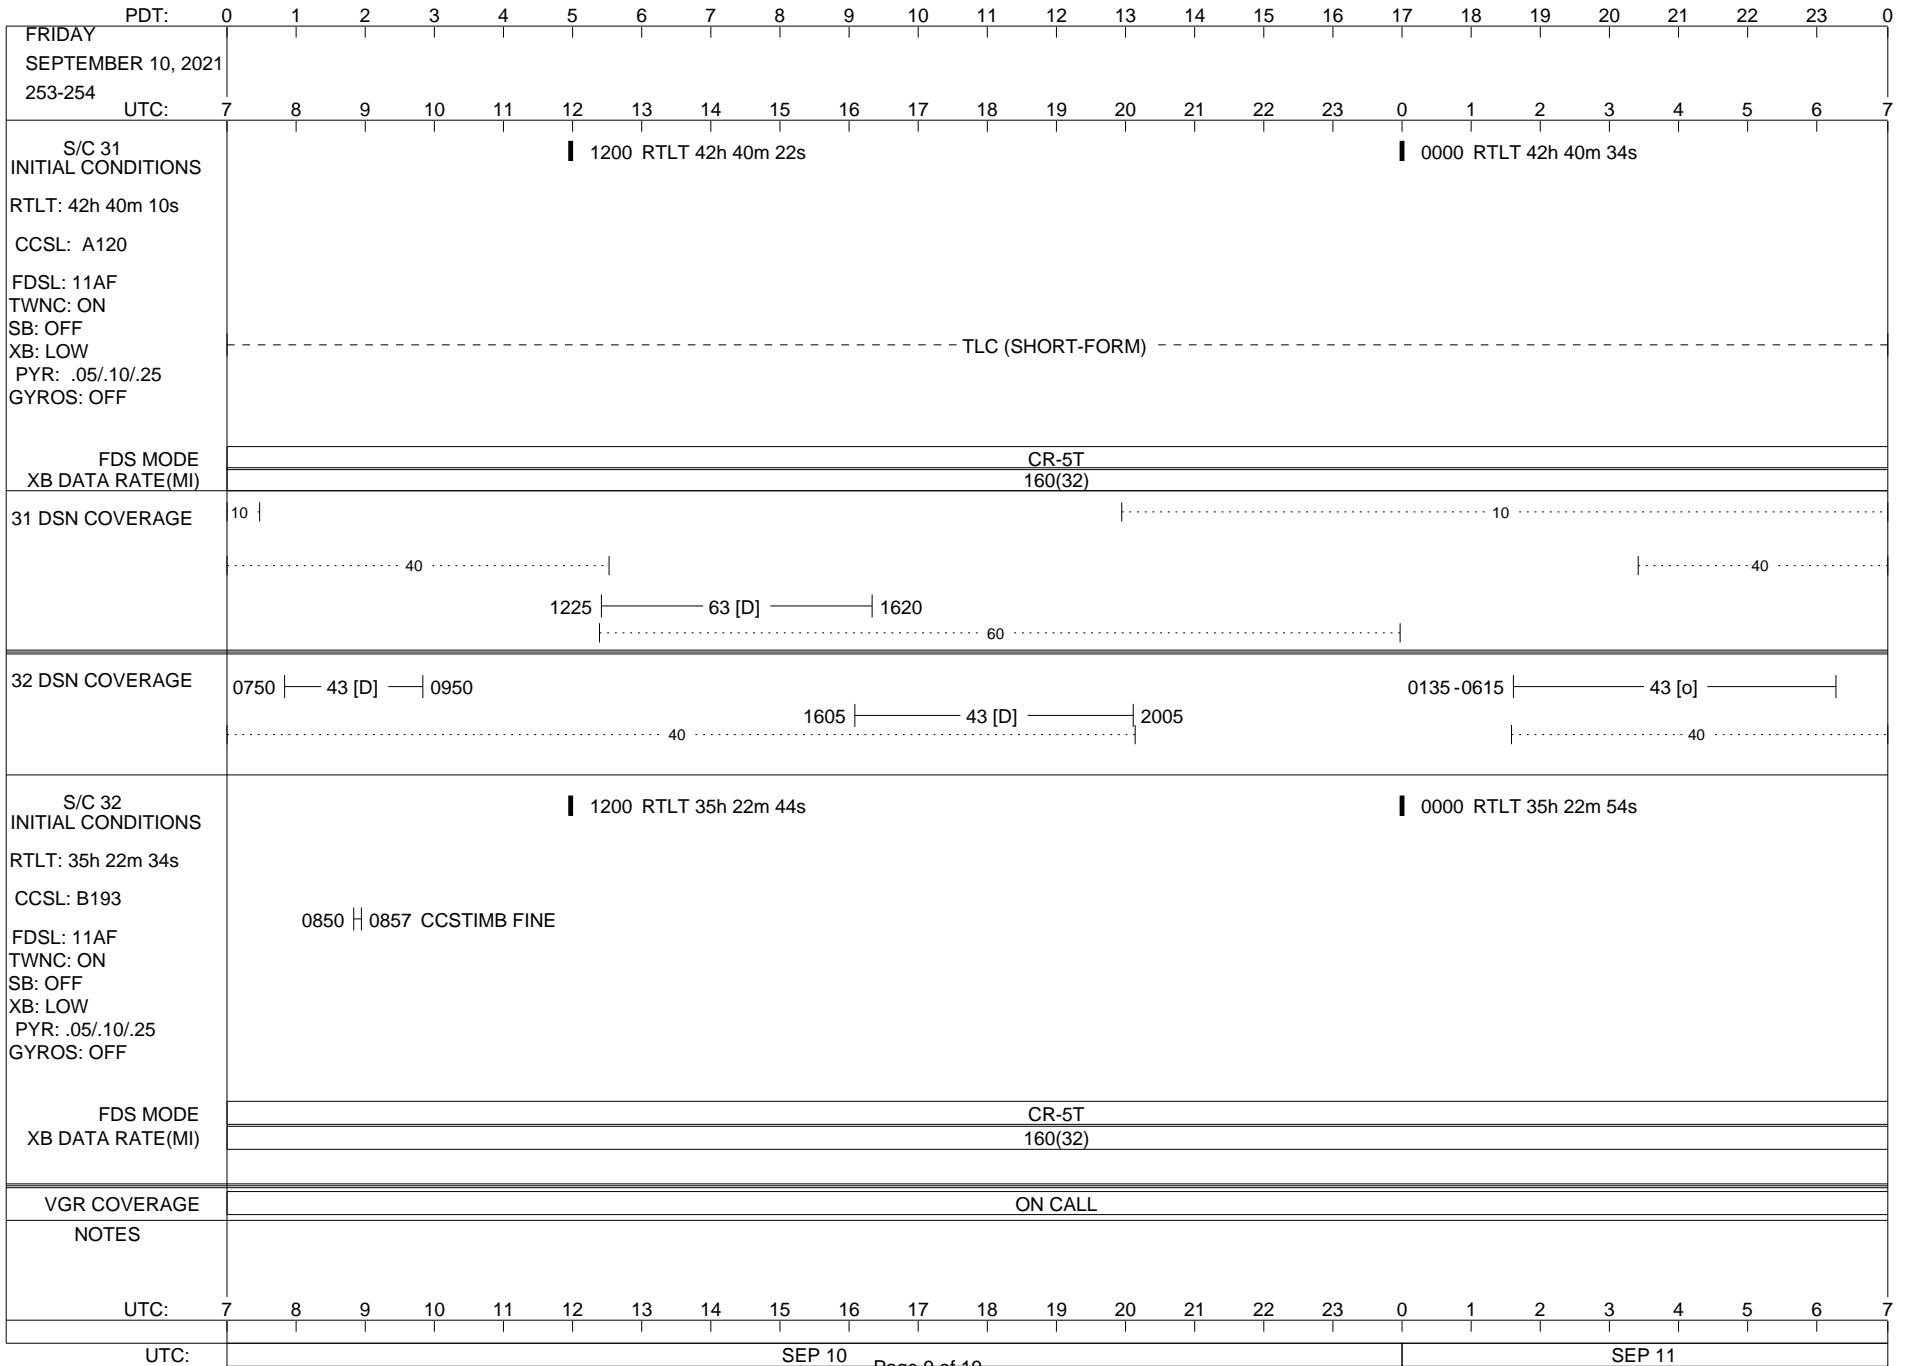

ISSUE DATE: 08/31/21 15:40