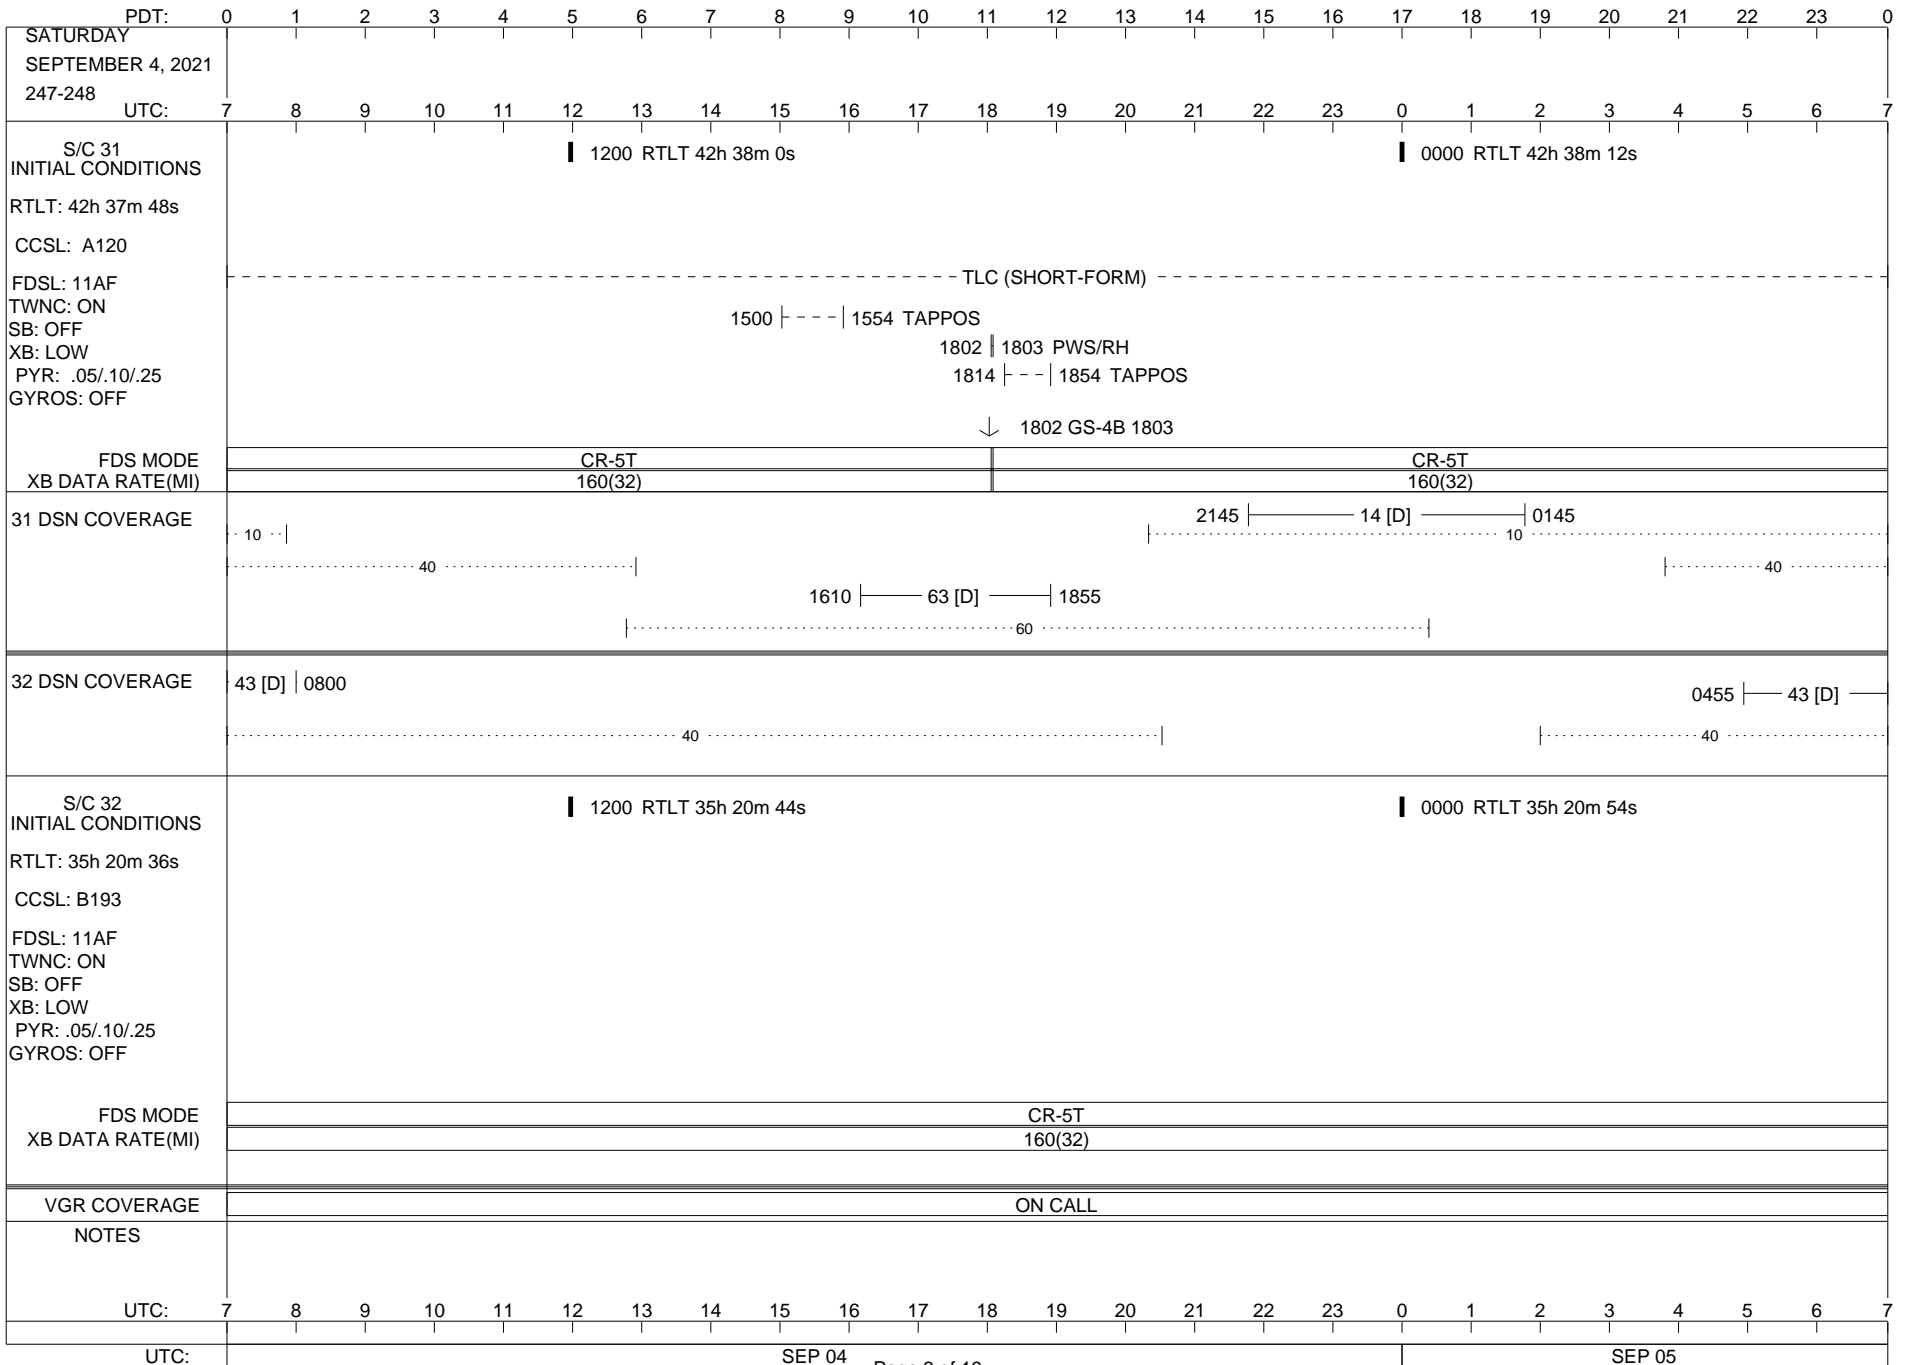

ISSUE DATE: 08/31/21 15:40