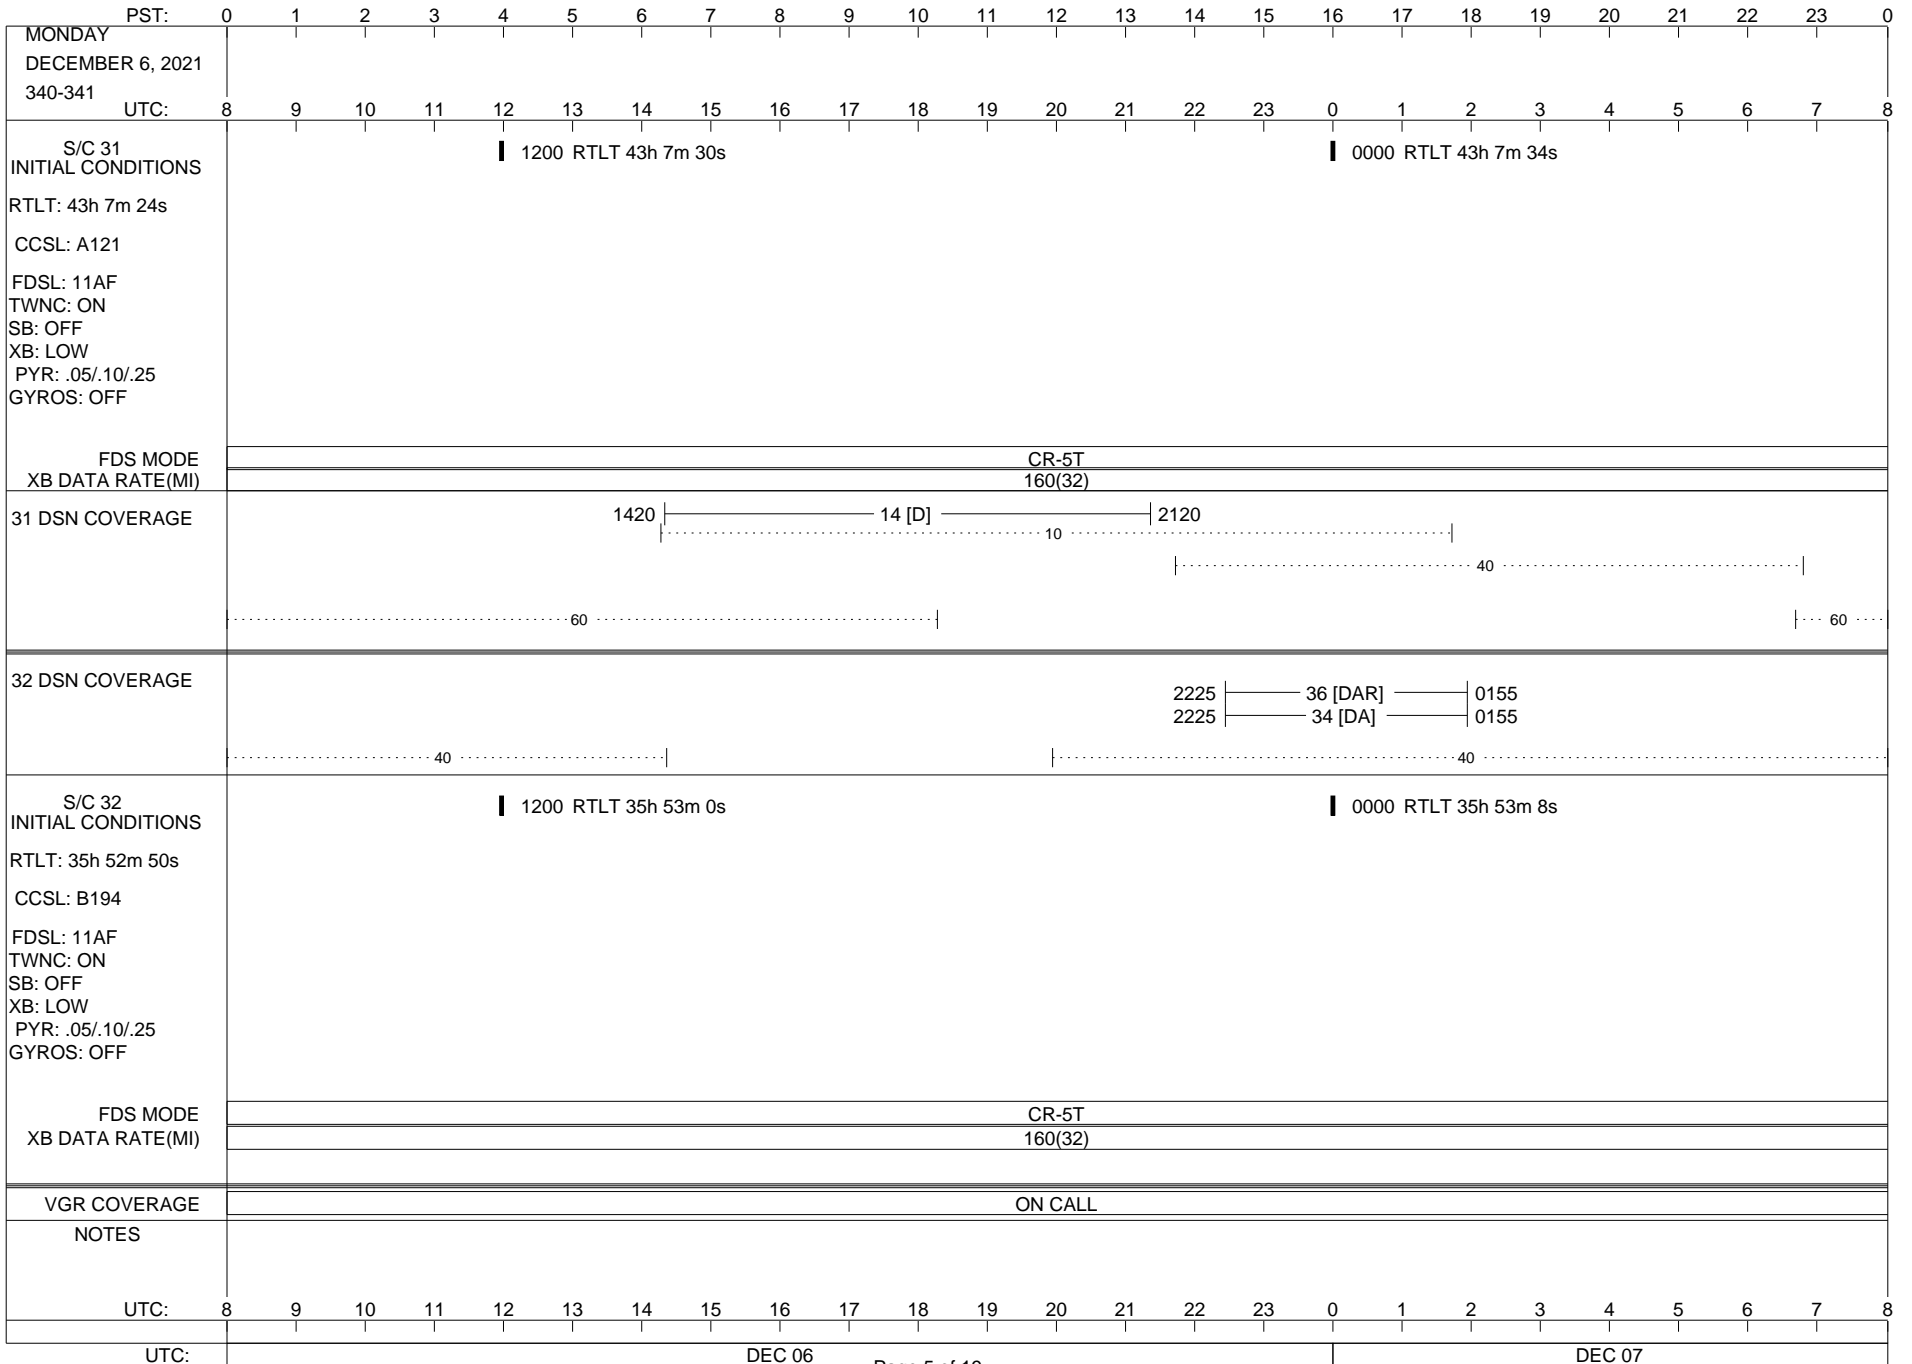

ISSUE DATE: 12/06/21 15:18