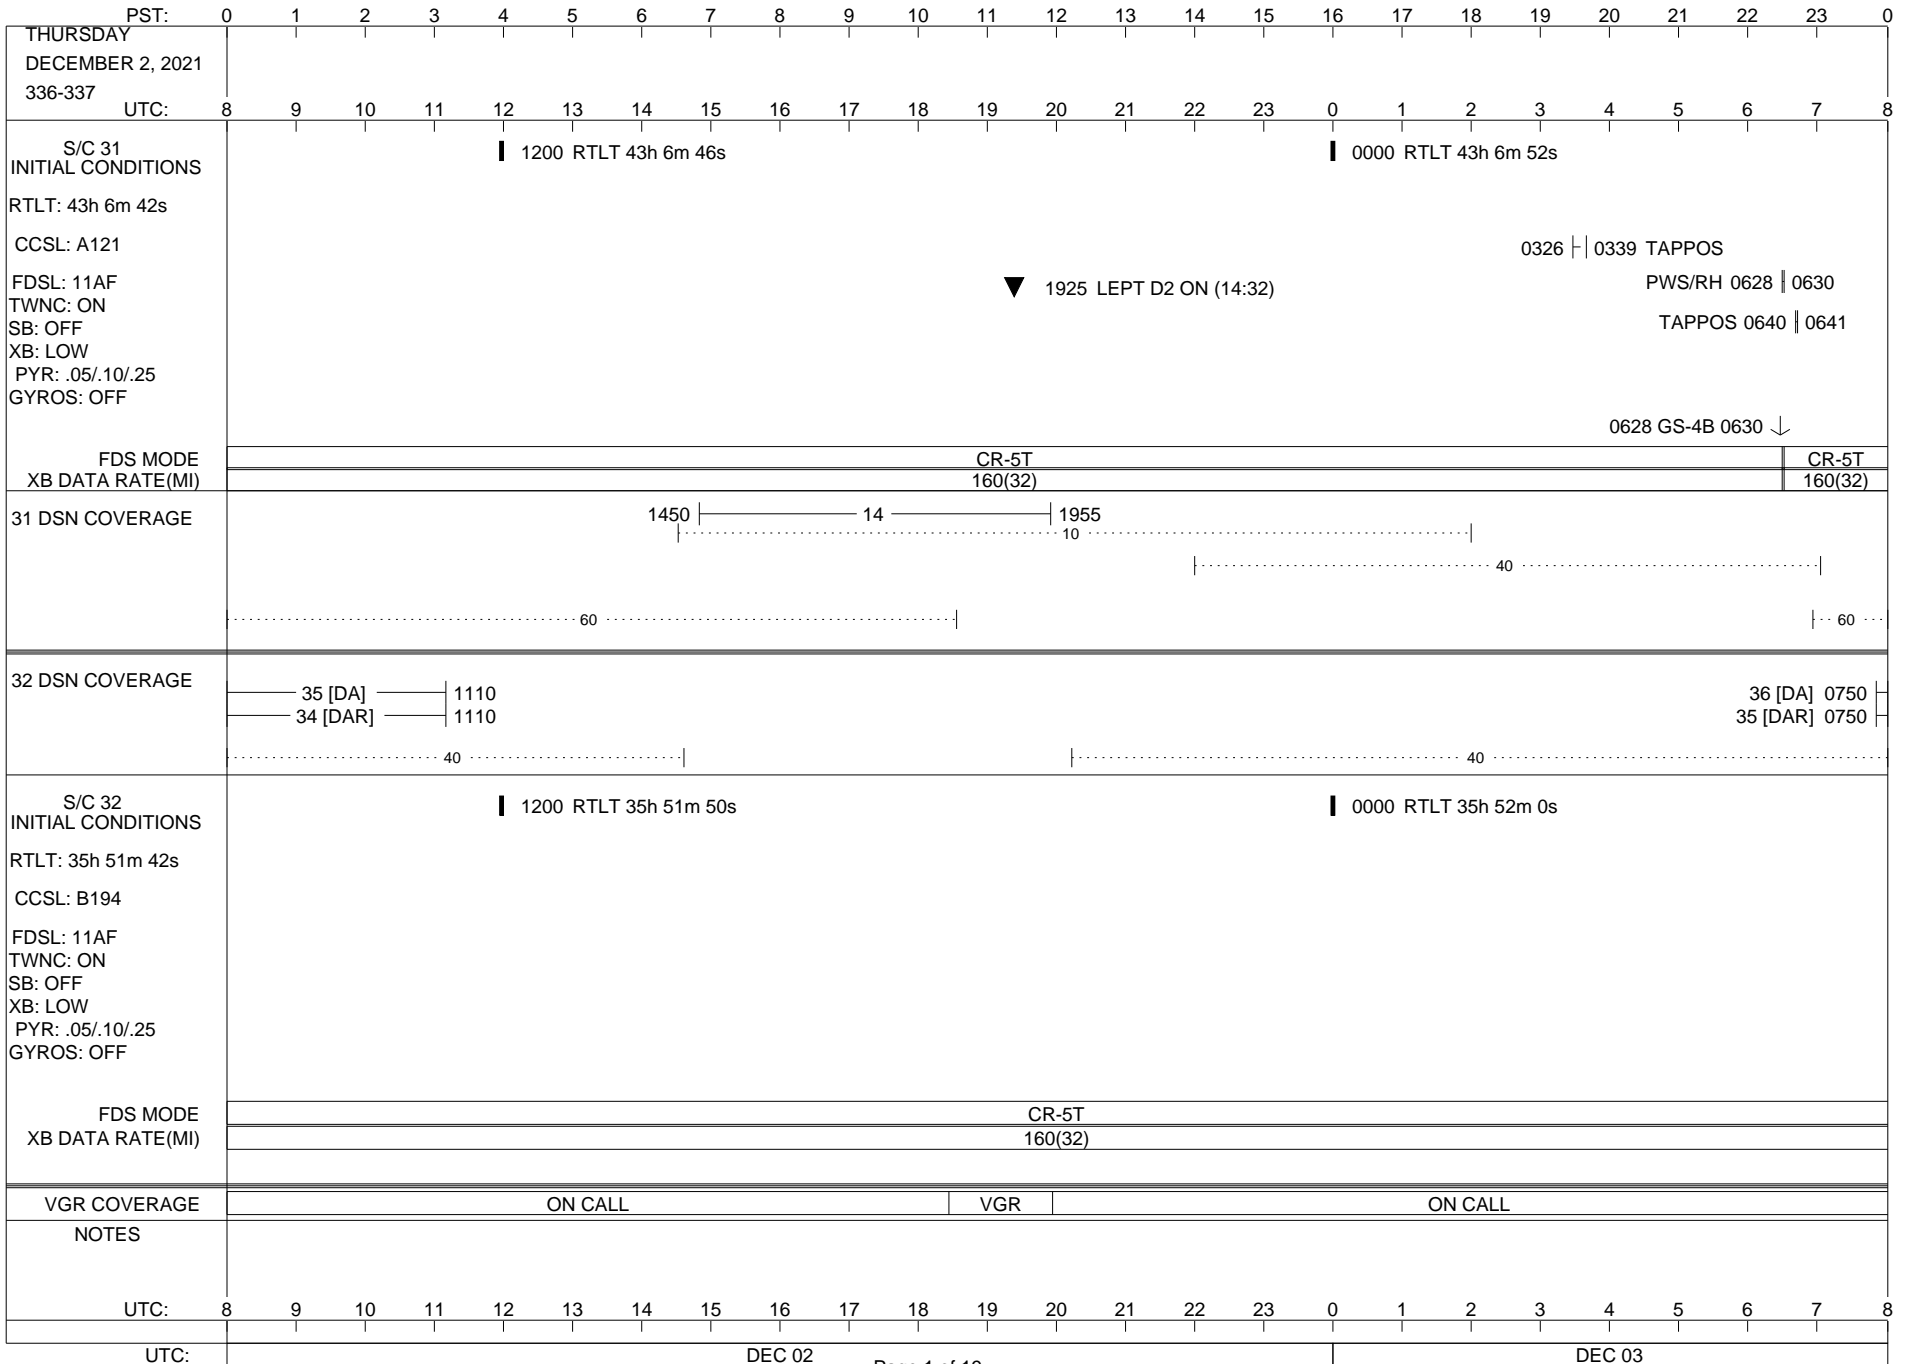

ISSUE DATE: 12/06/21 15:18