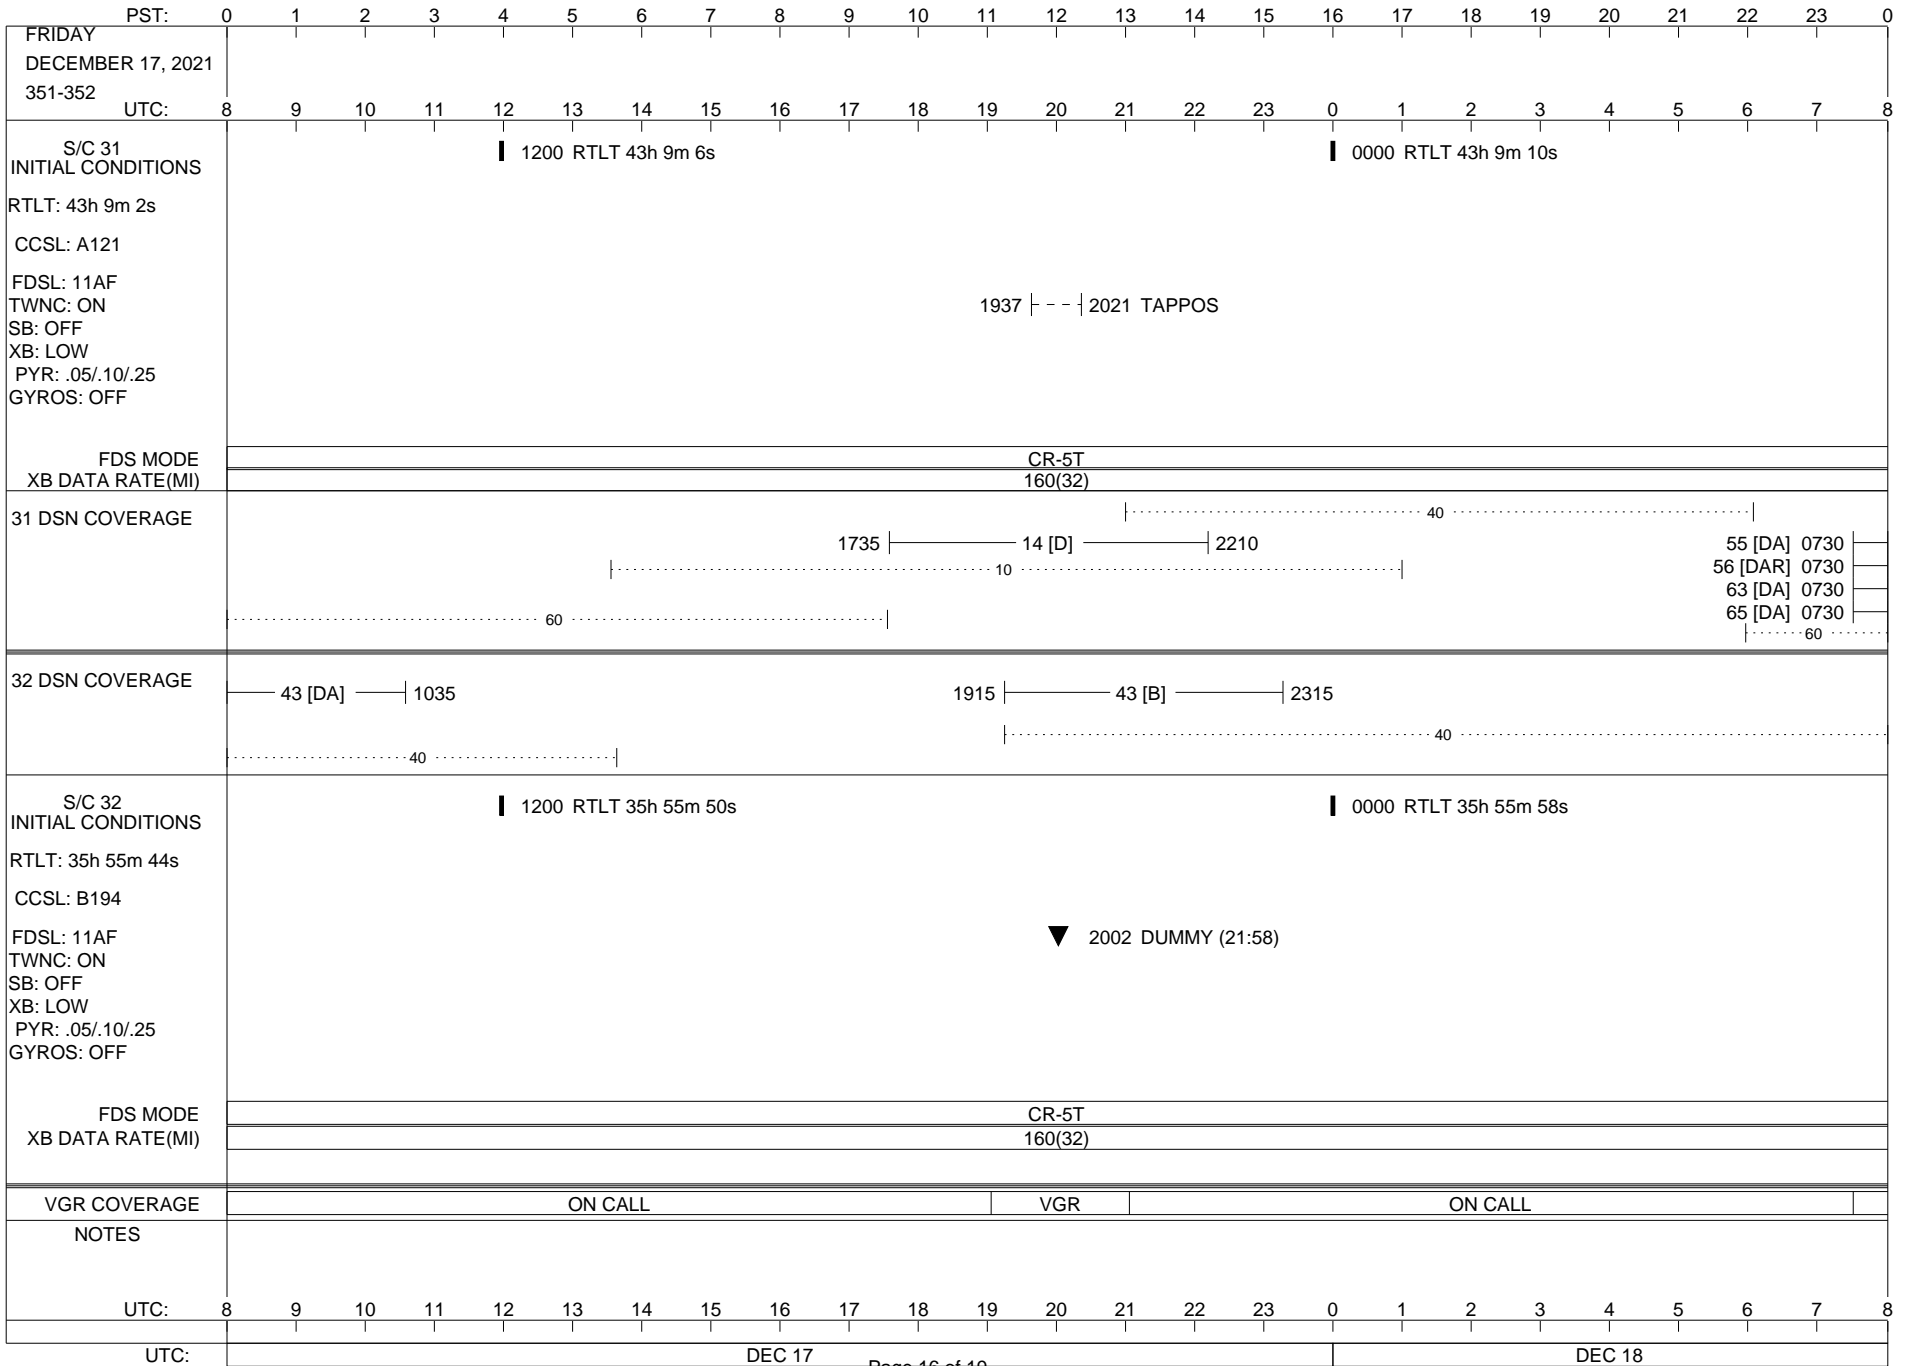

ISSUE DATE: 12/06/21 15:18