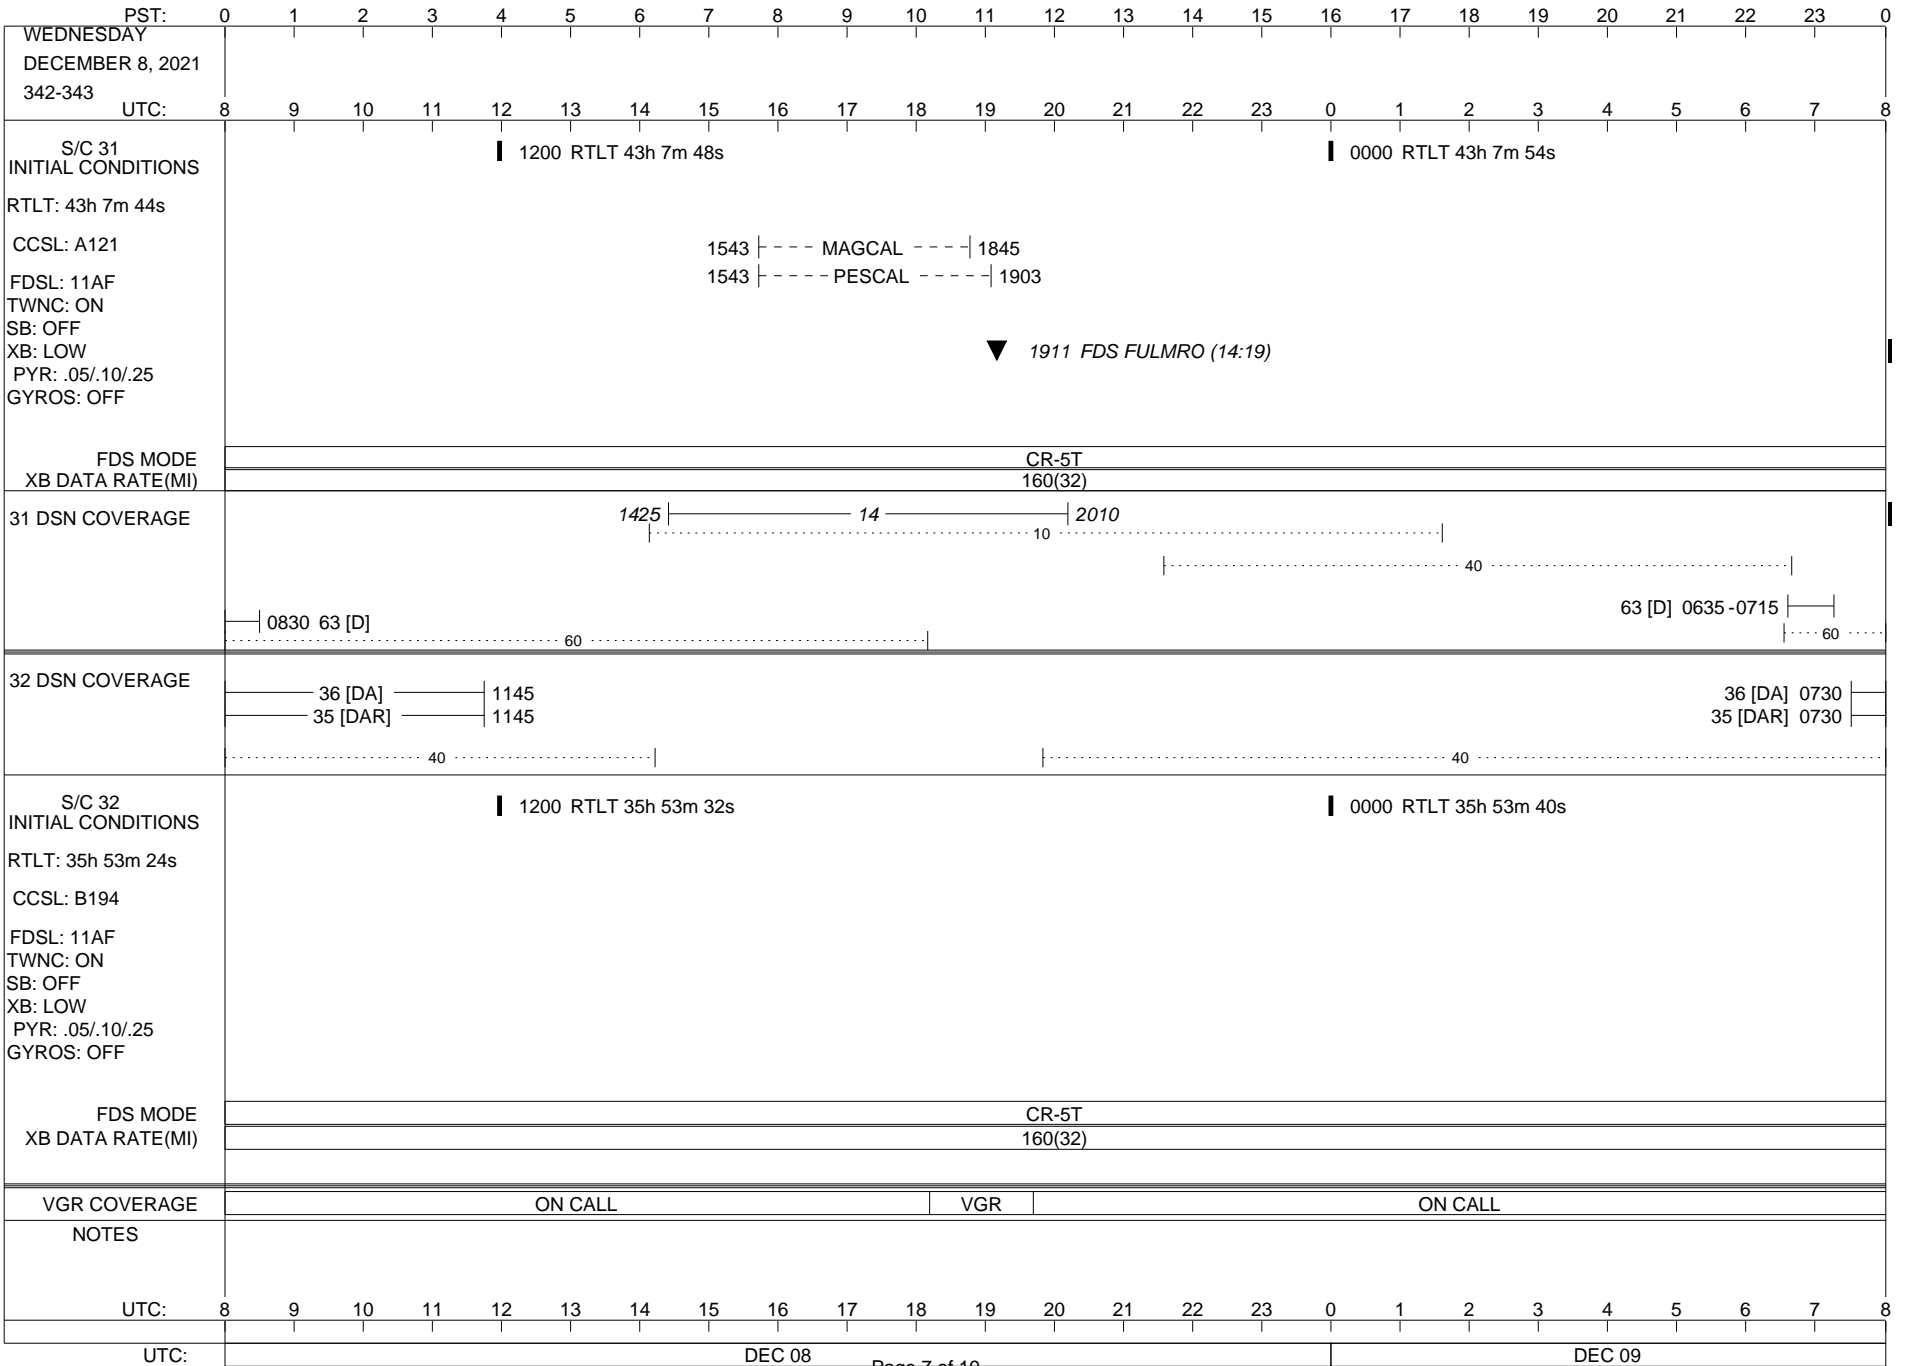

ISSUE DATE: 12/06/21 15:18