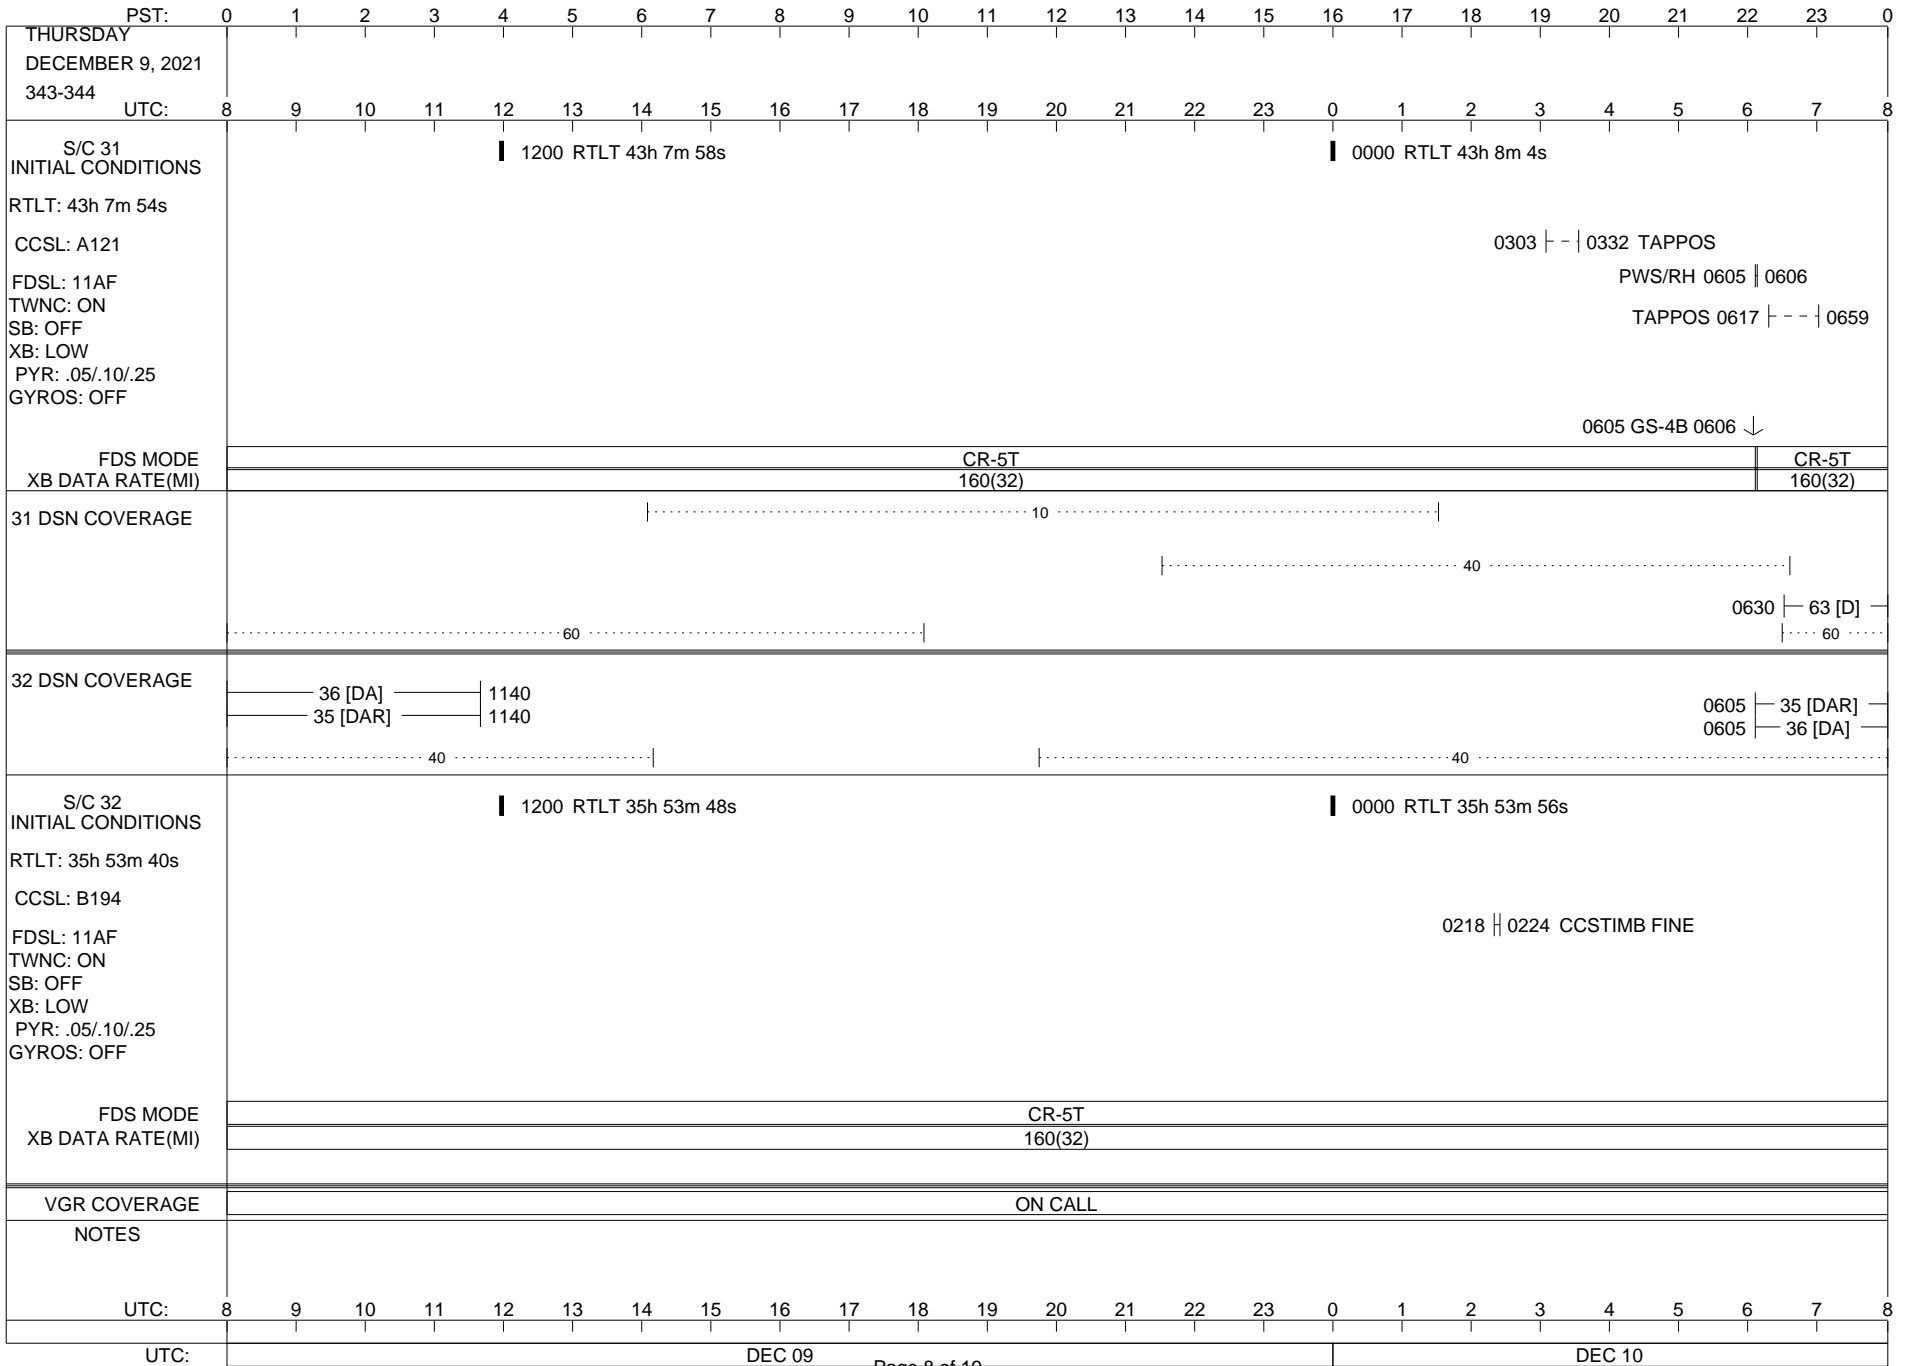

ISSUE DATE: 12/06/21 15:18