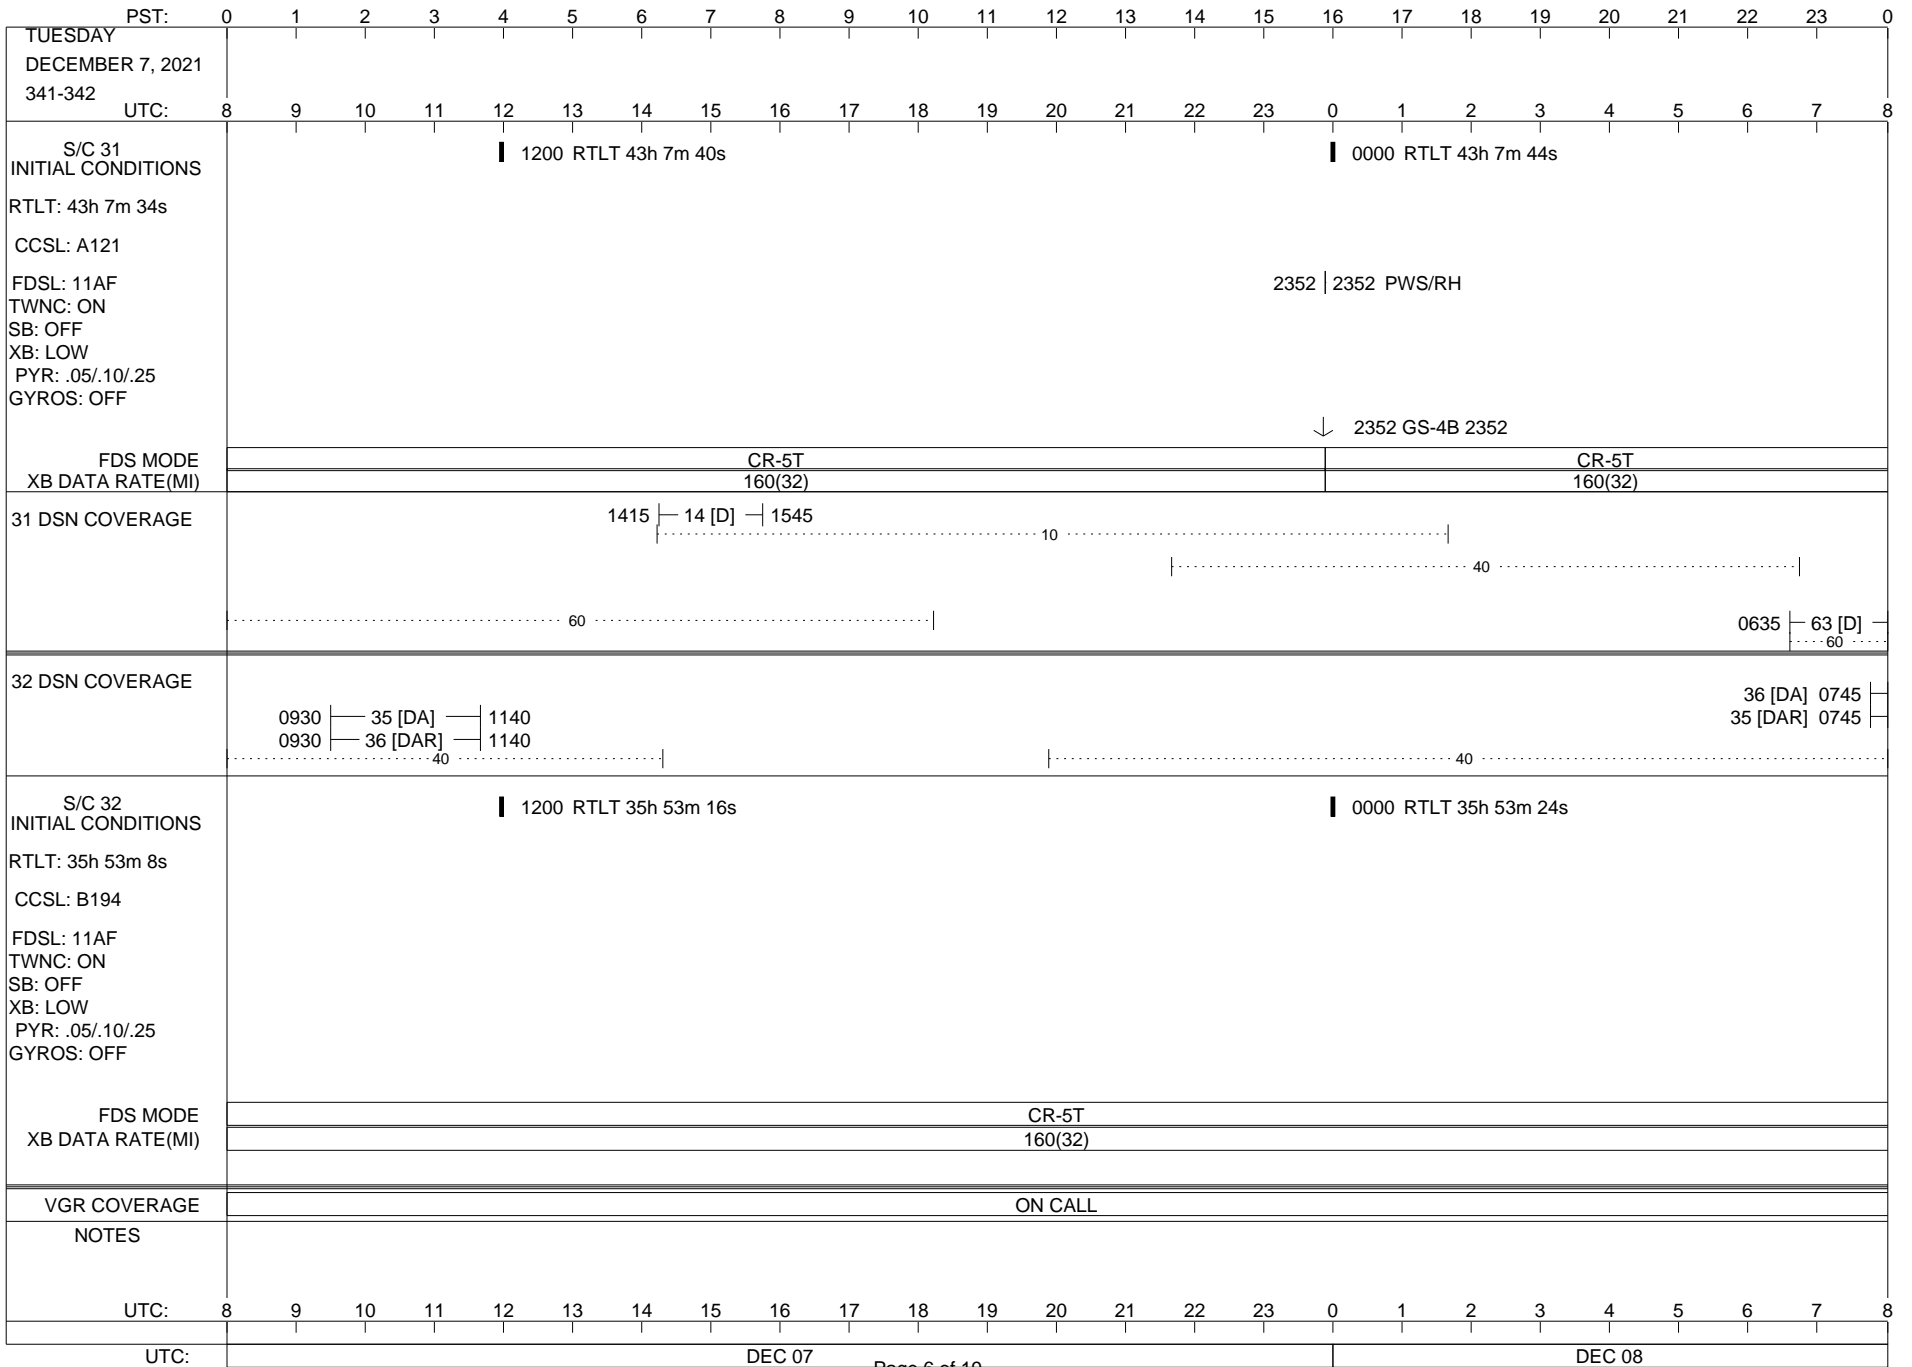

ISSUE DATE: 12/06/21 15:18