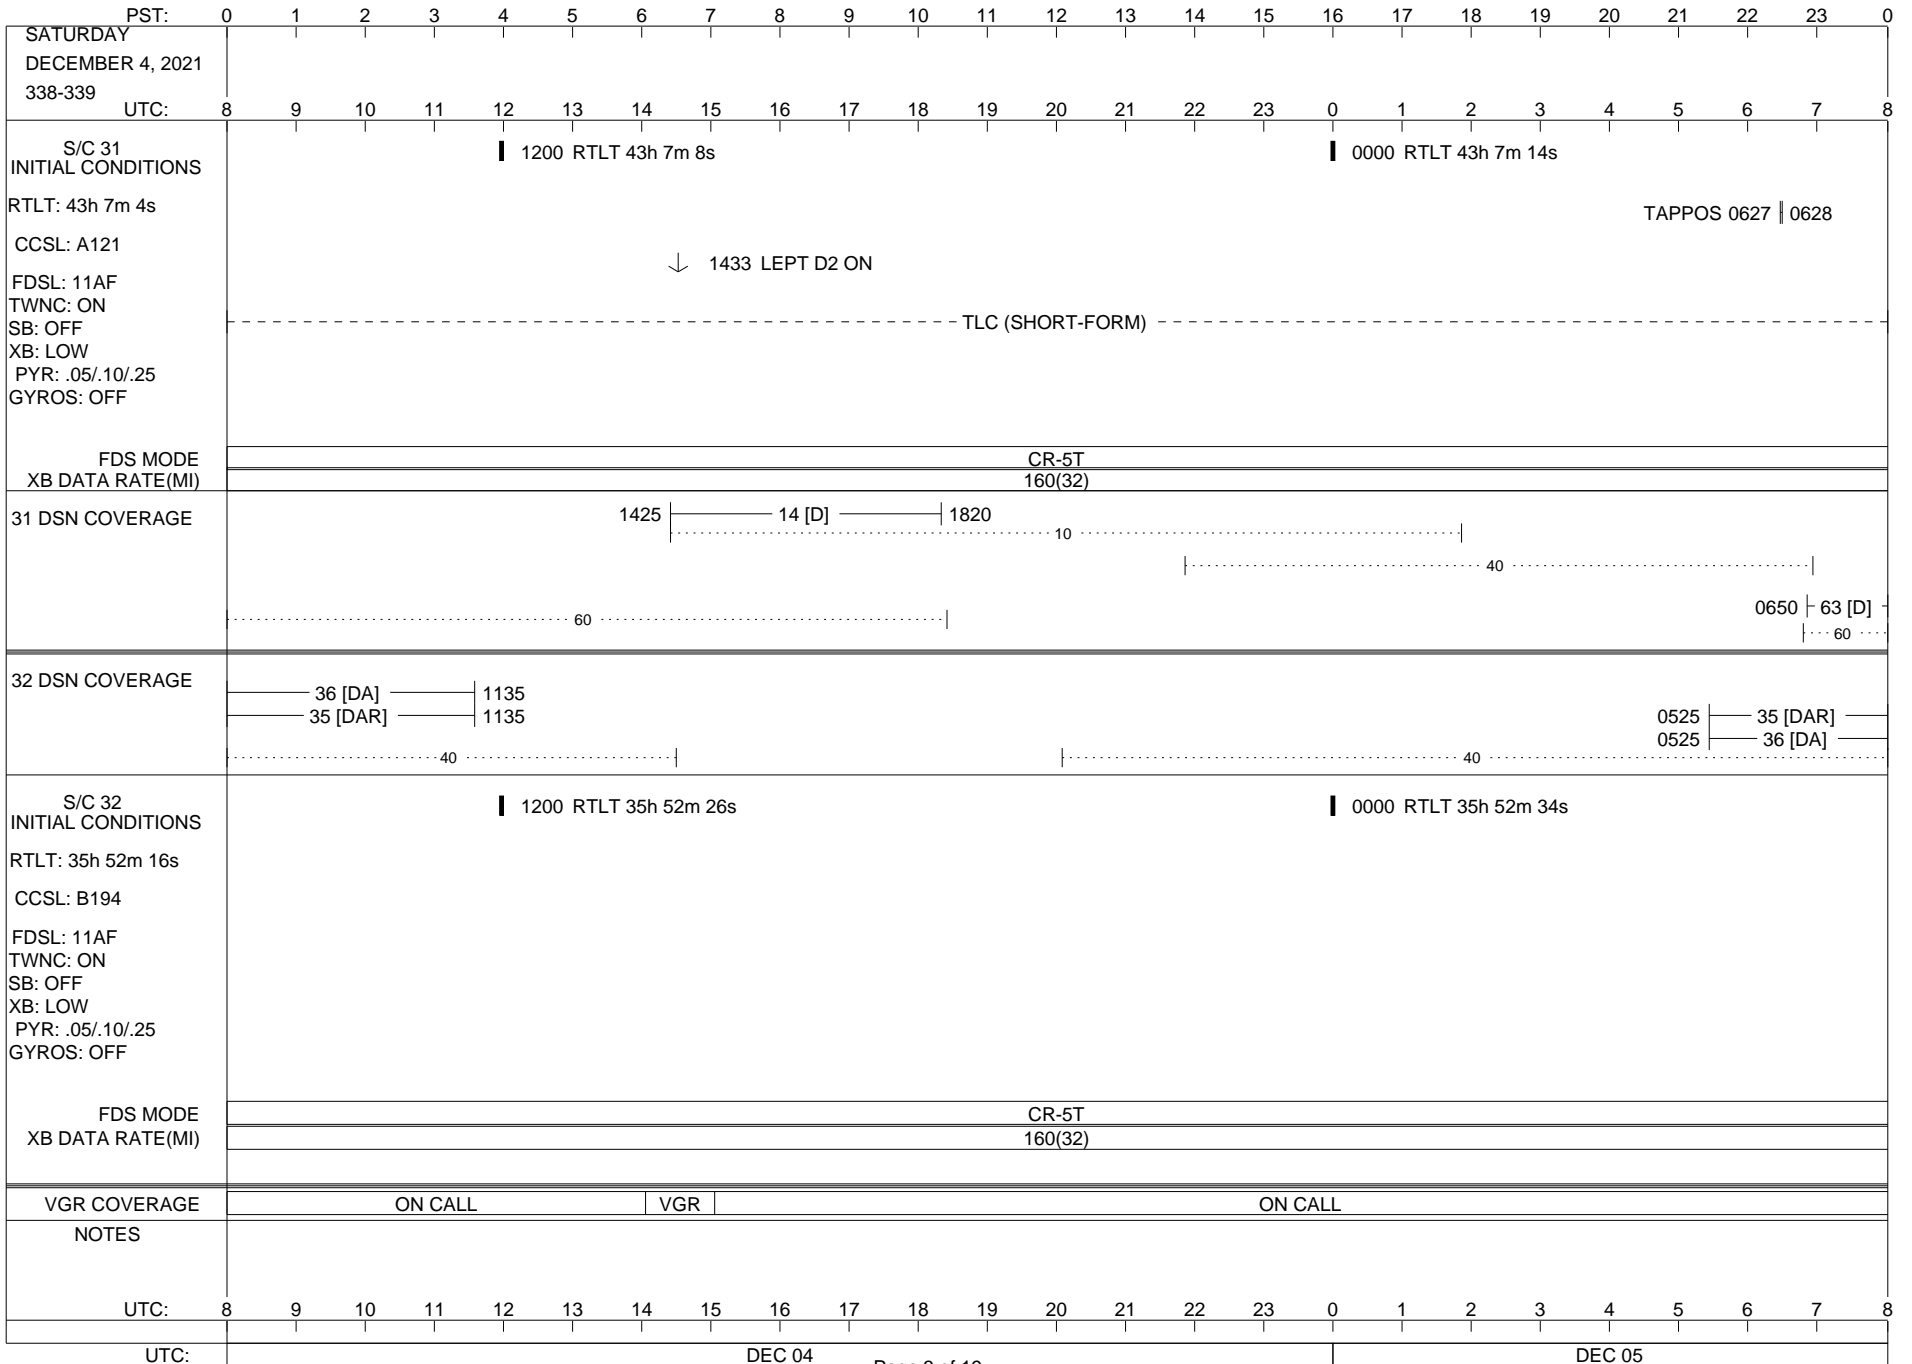

ISSUE DATE: 12/06/21 15:18