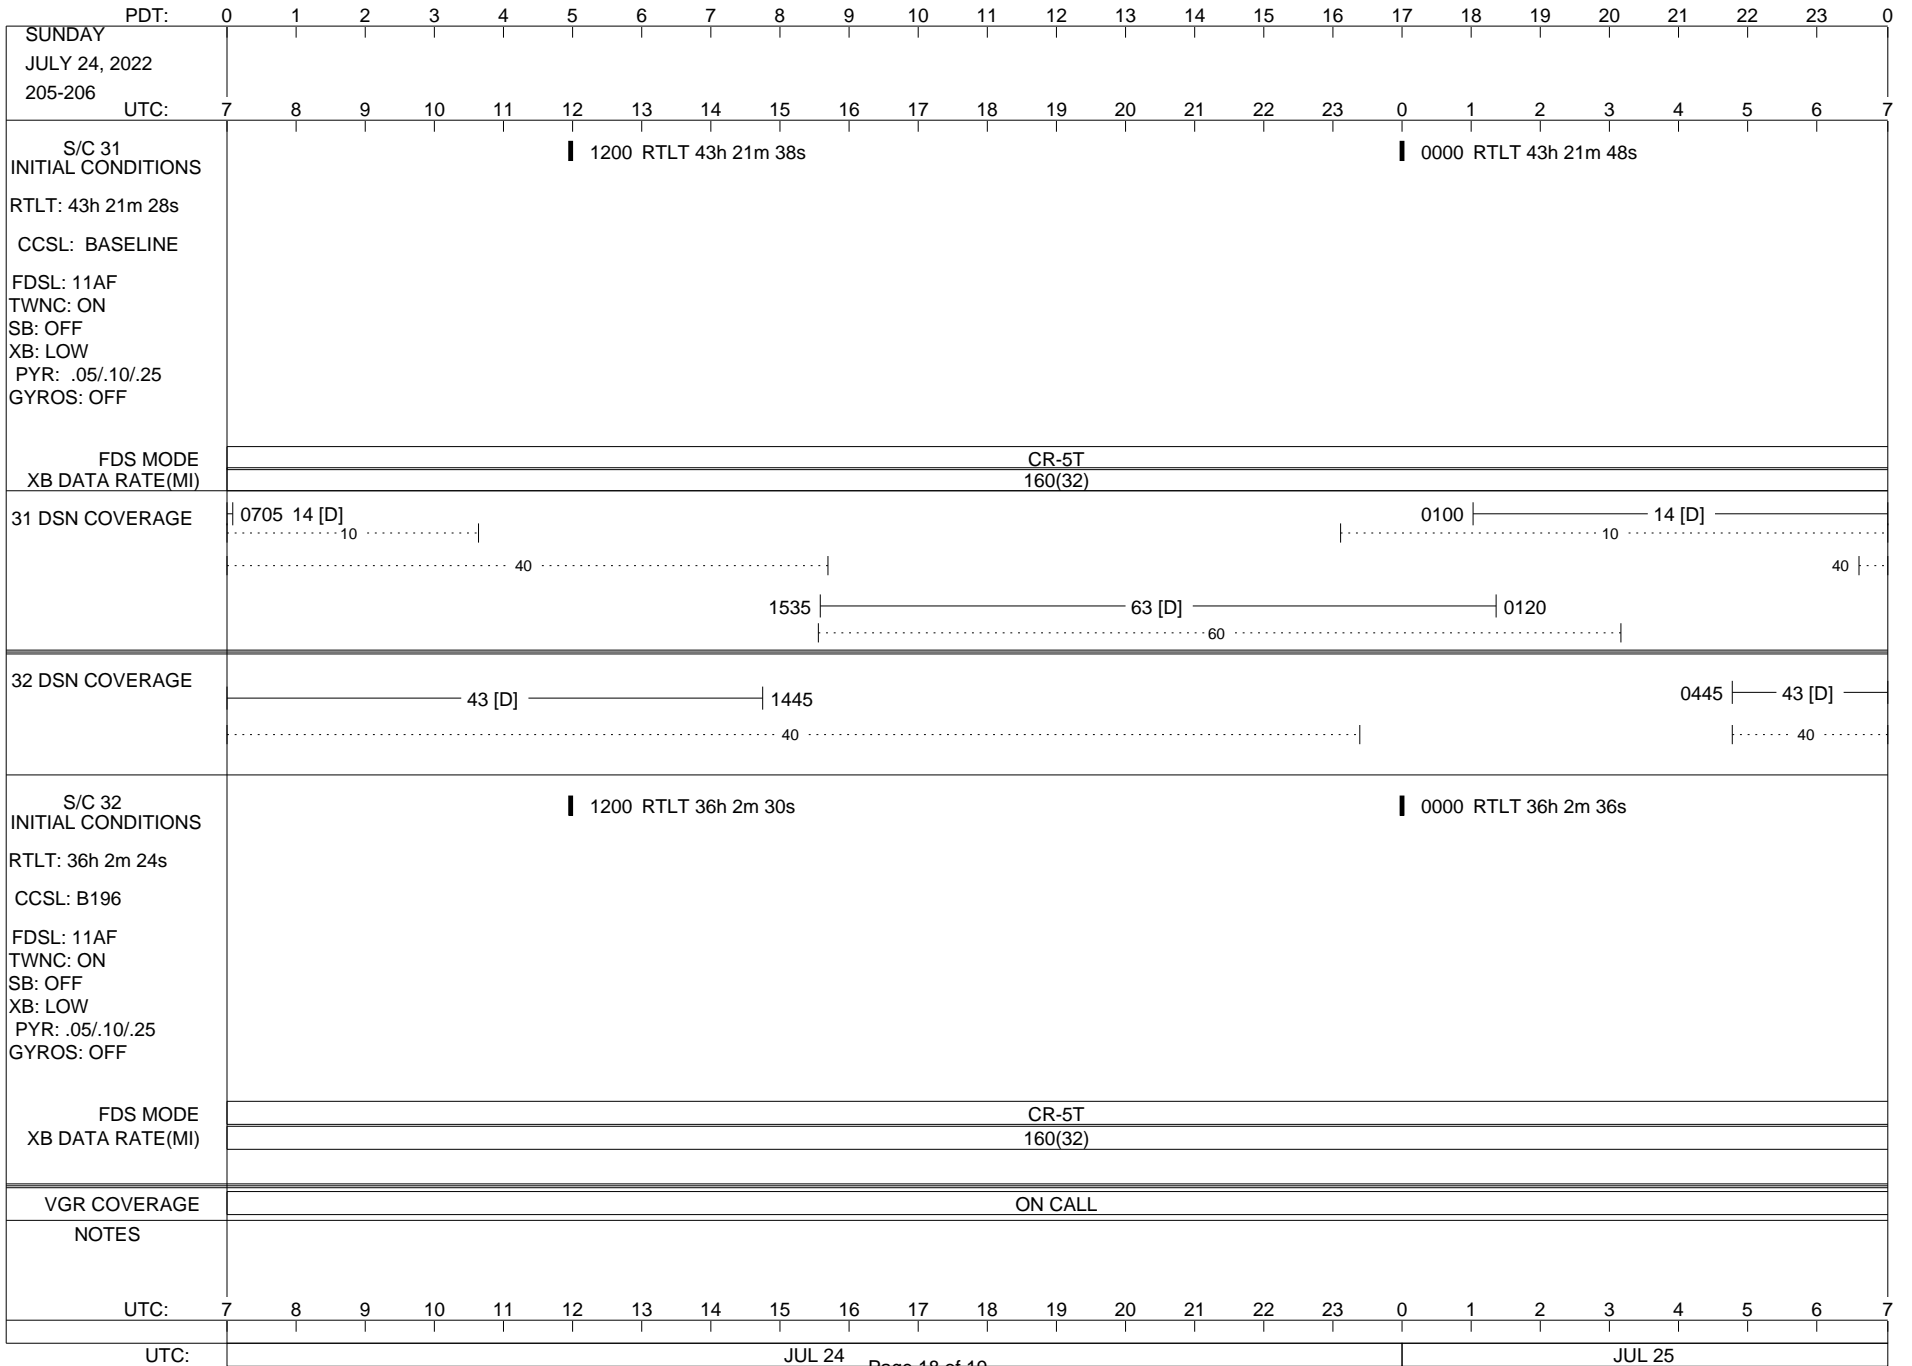

ISSUE DATE: 07/20/22 10:59