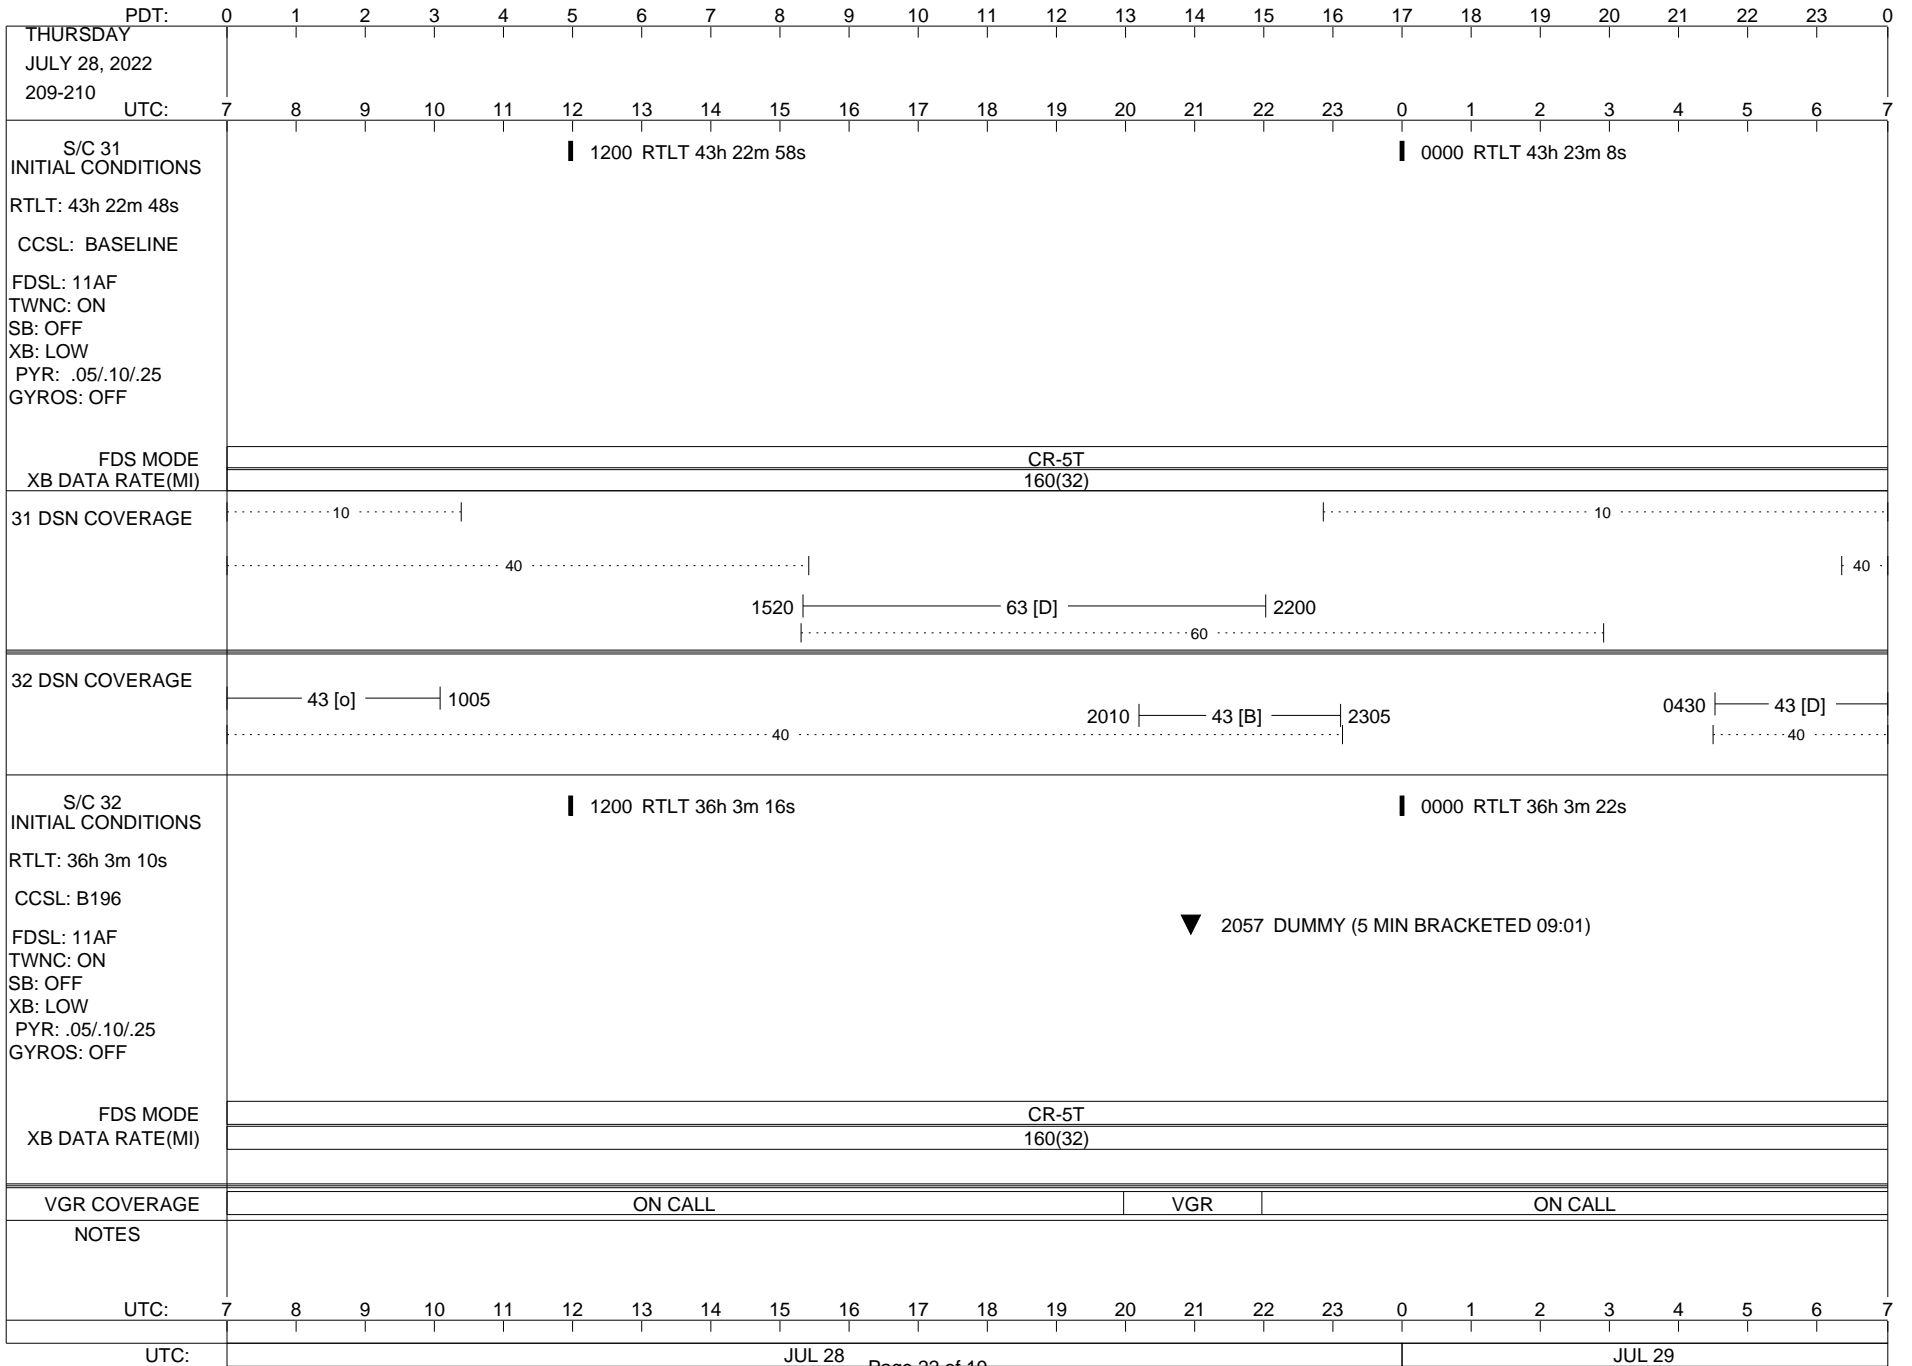

ISSUE DATE: 07/20/22 10:59