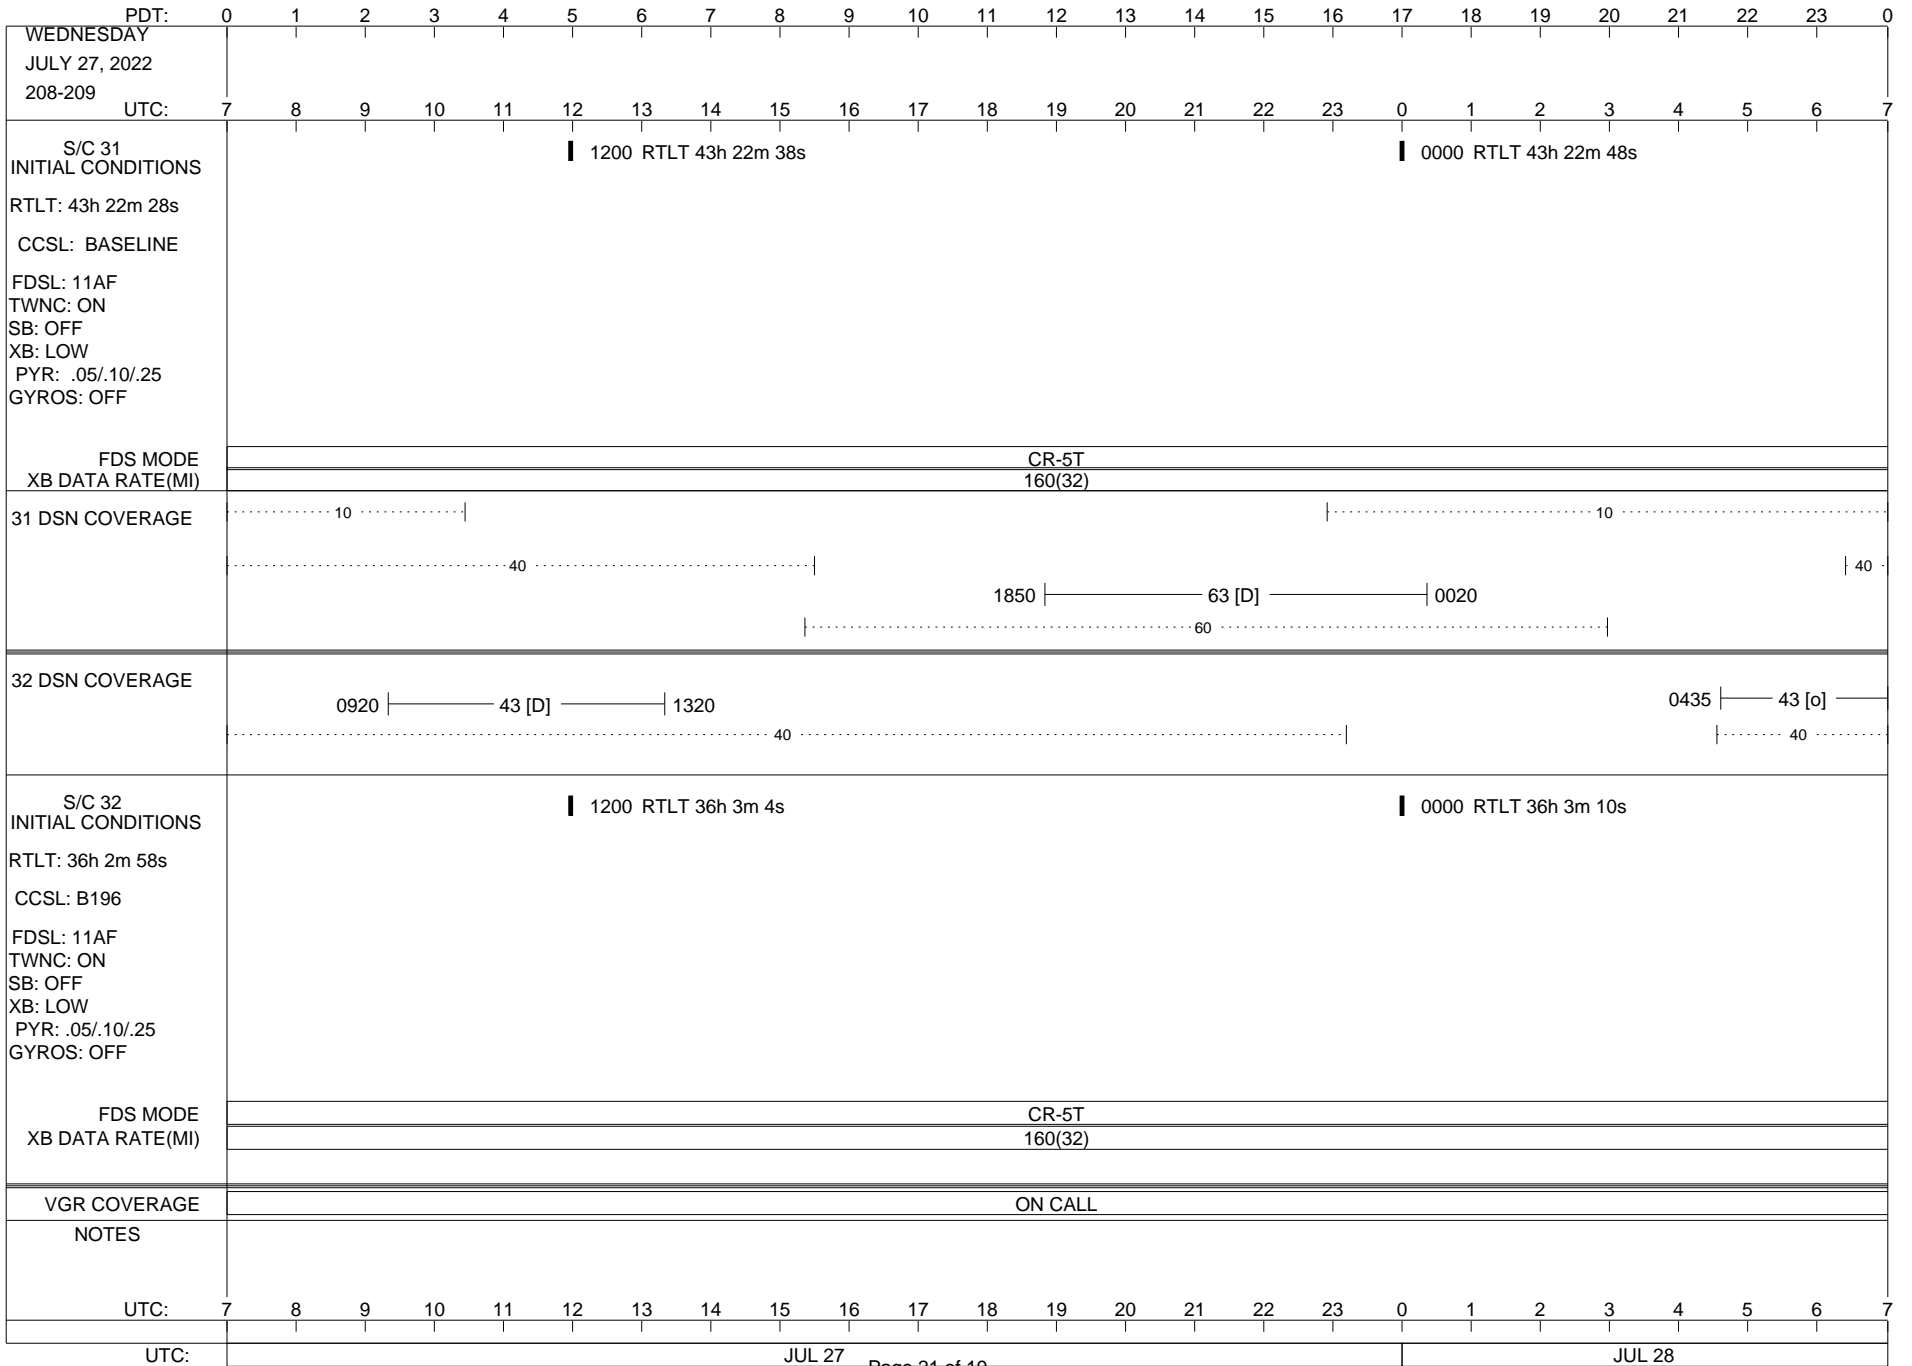

ISSUE DATE: 07/20/22 10:59