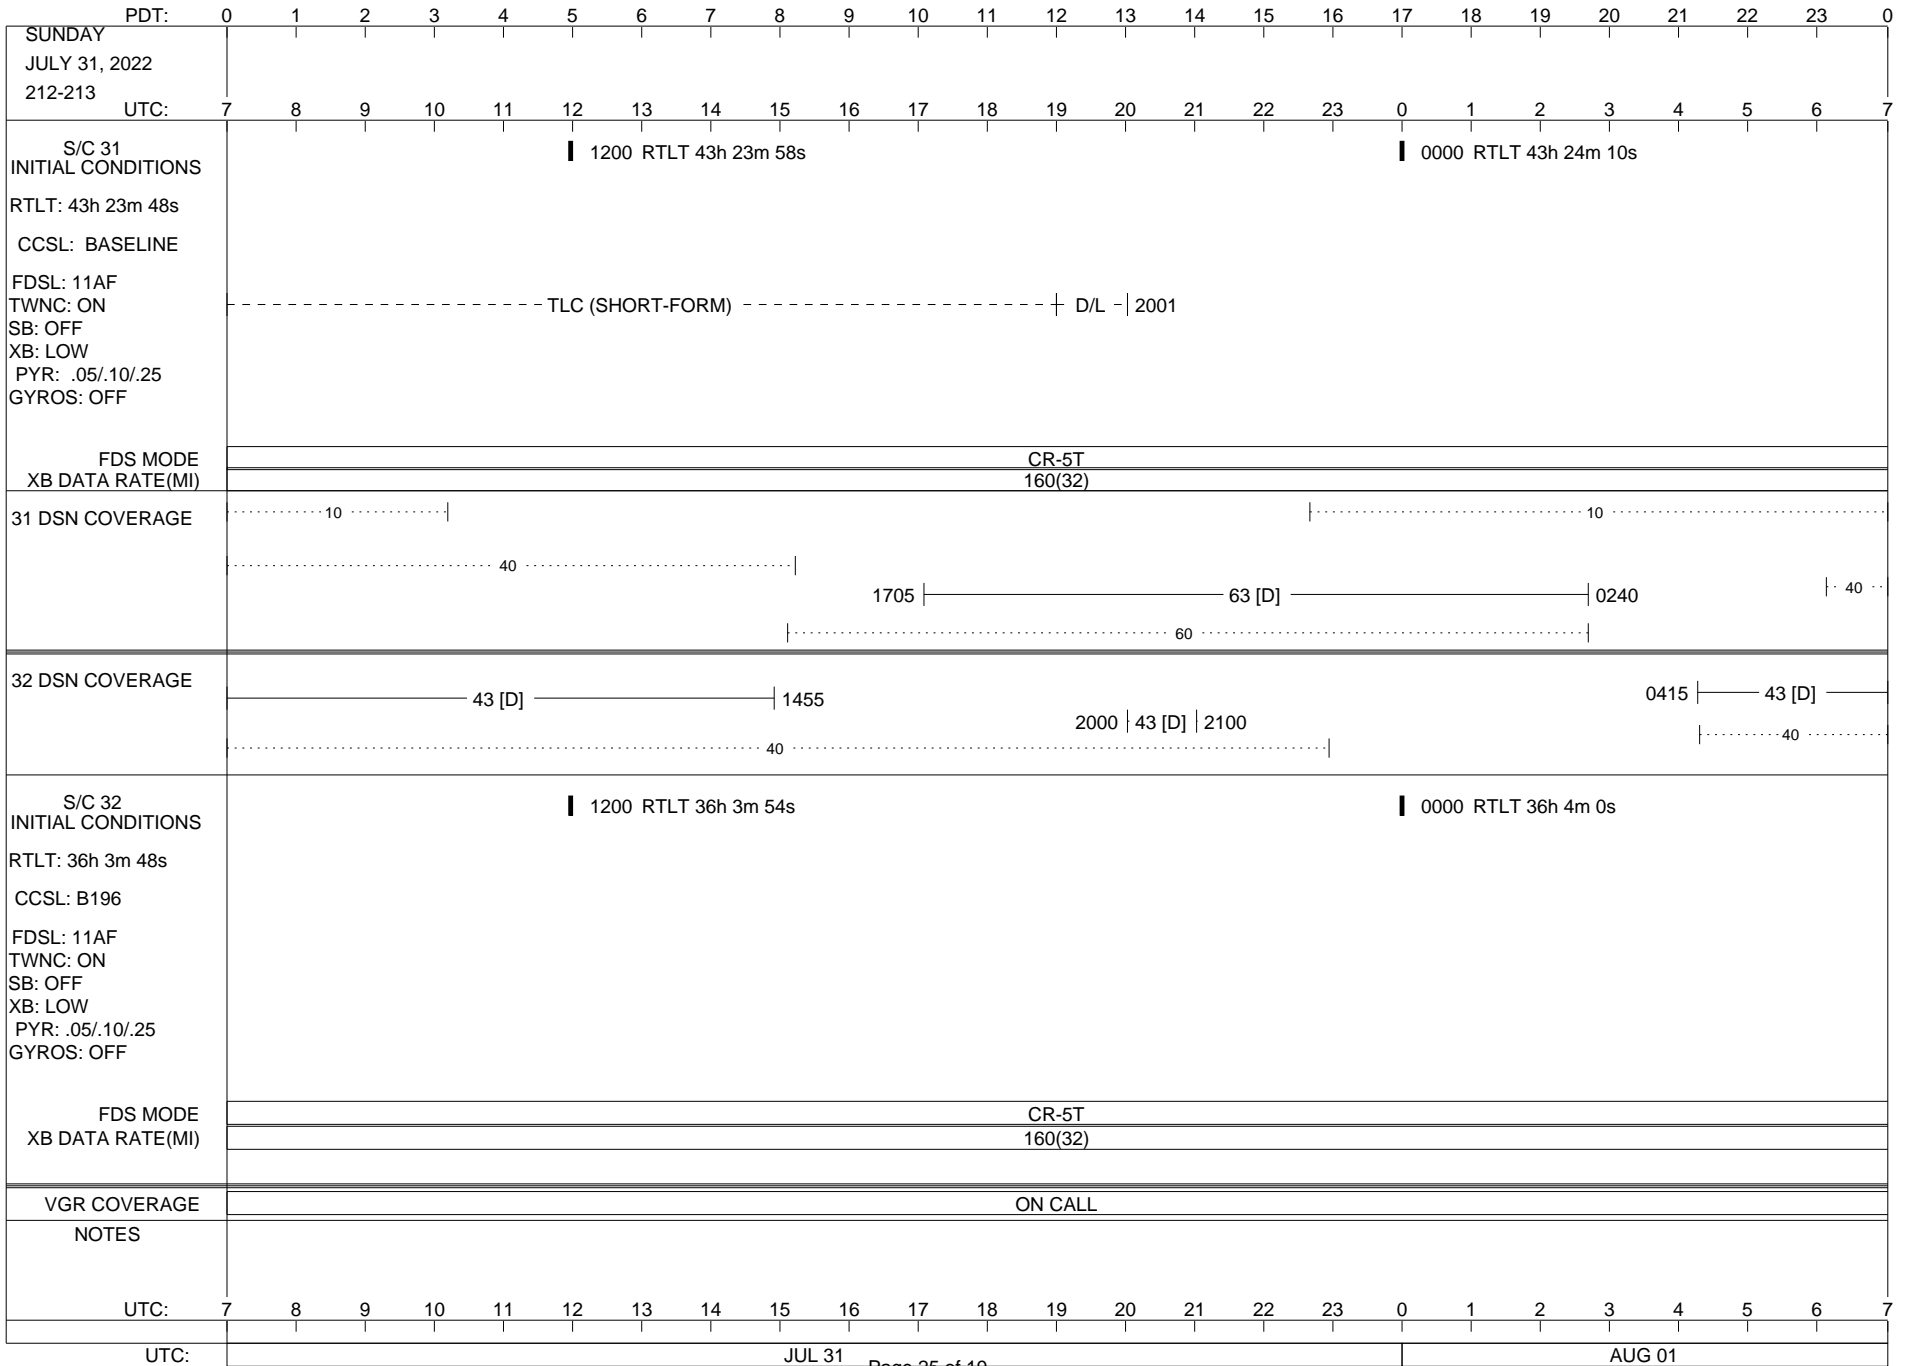

ISSUE DATE: 07/20/22 10:59