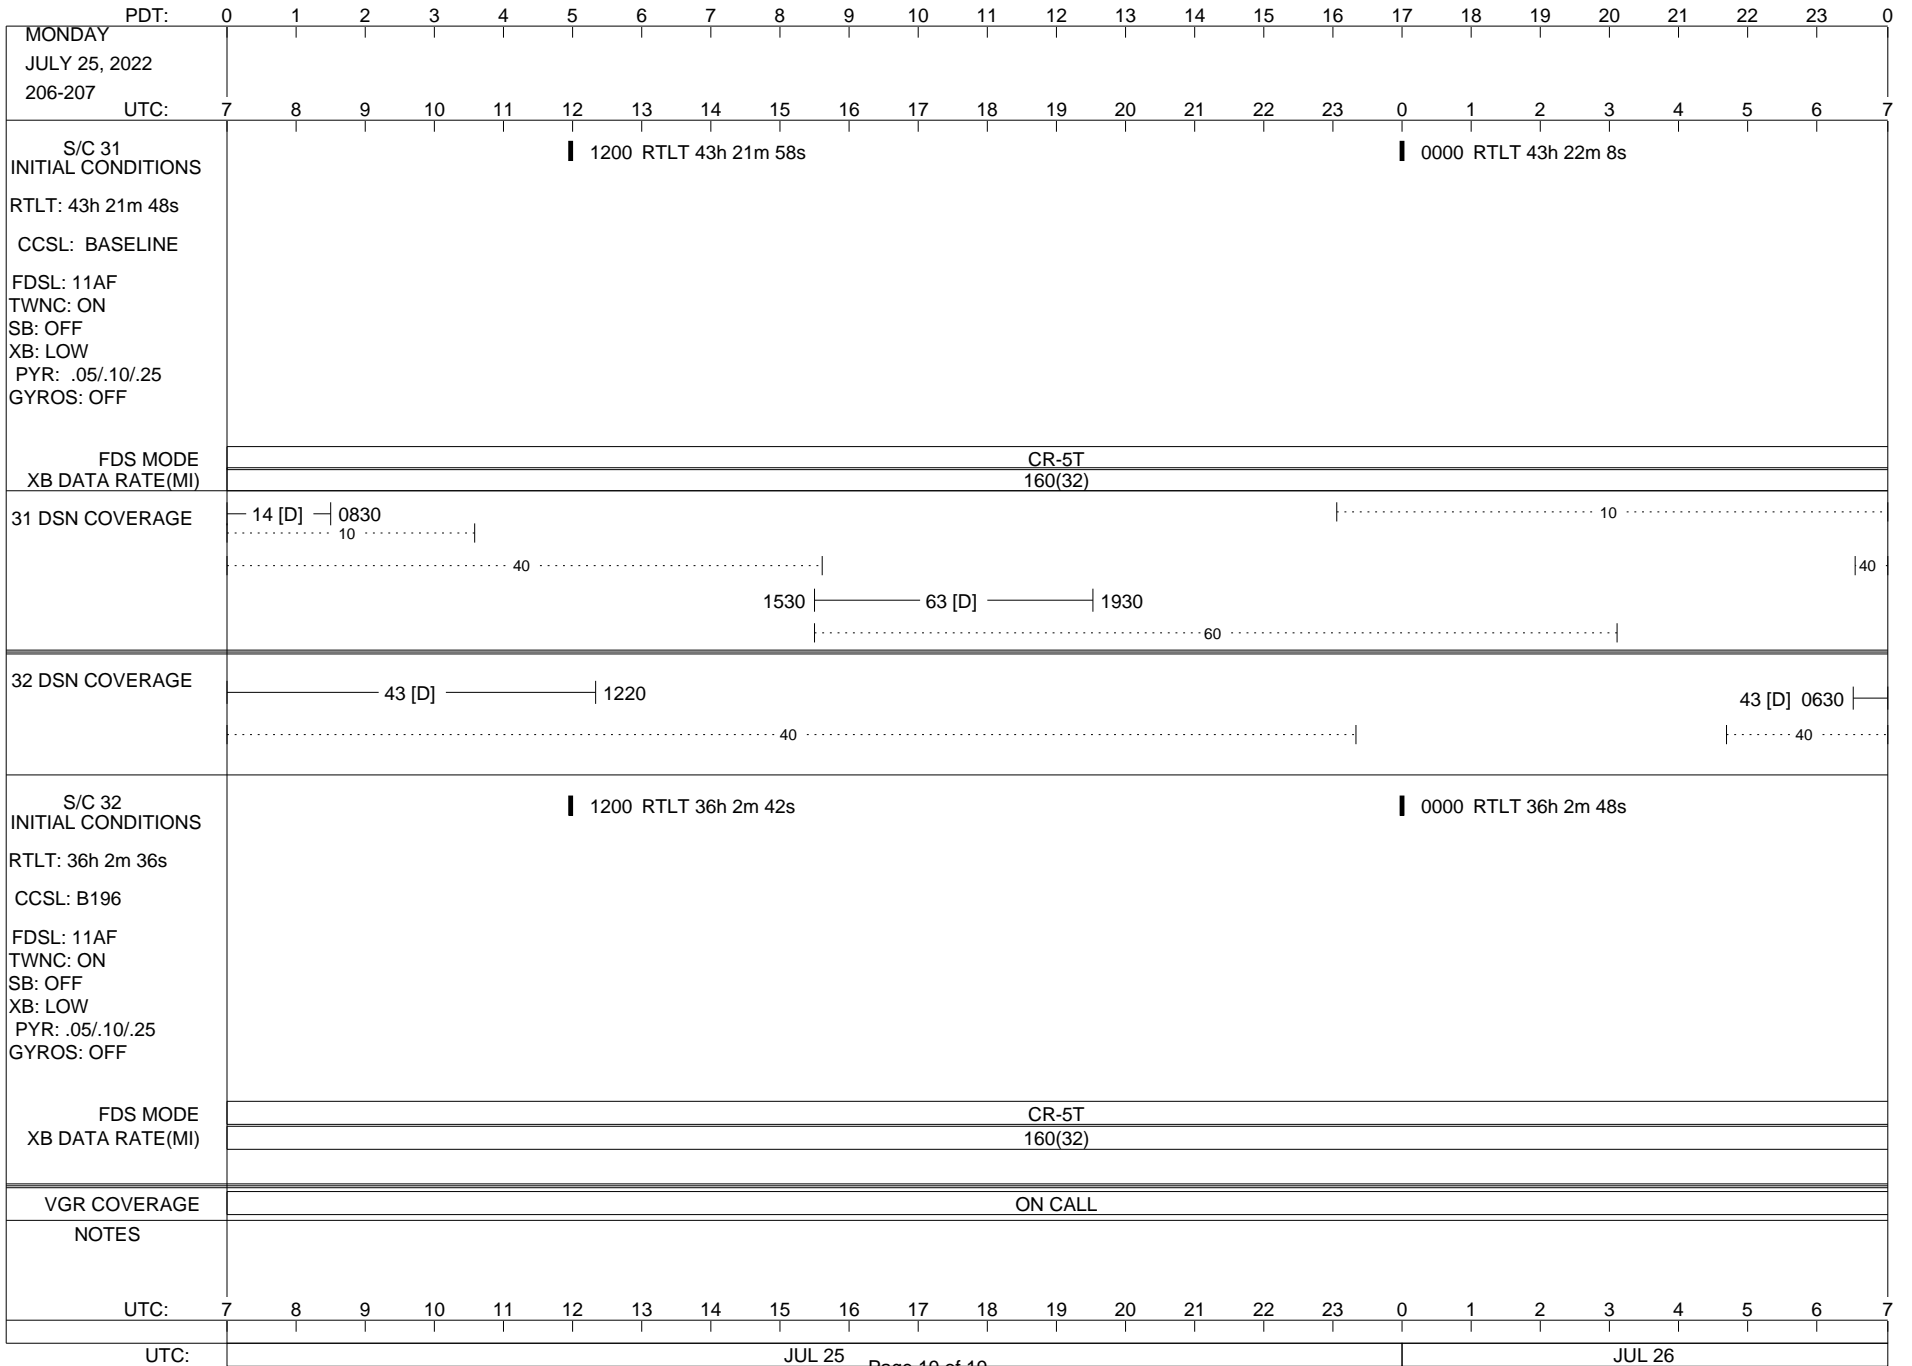

ISSUE DATE: 07/20/22 10:59