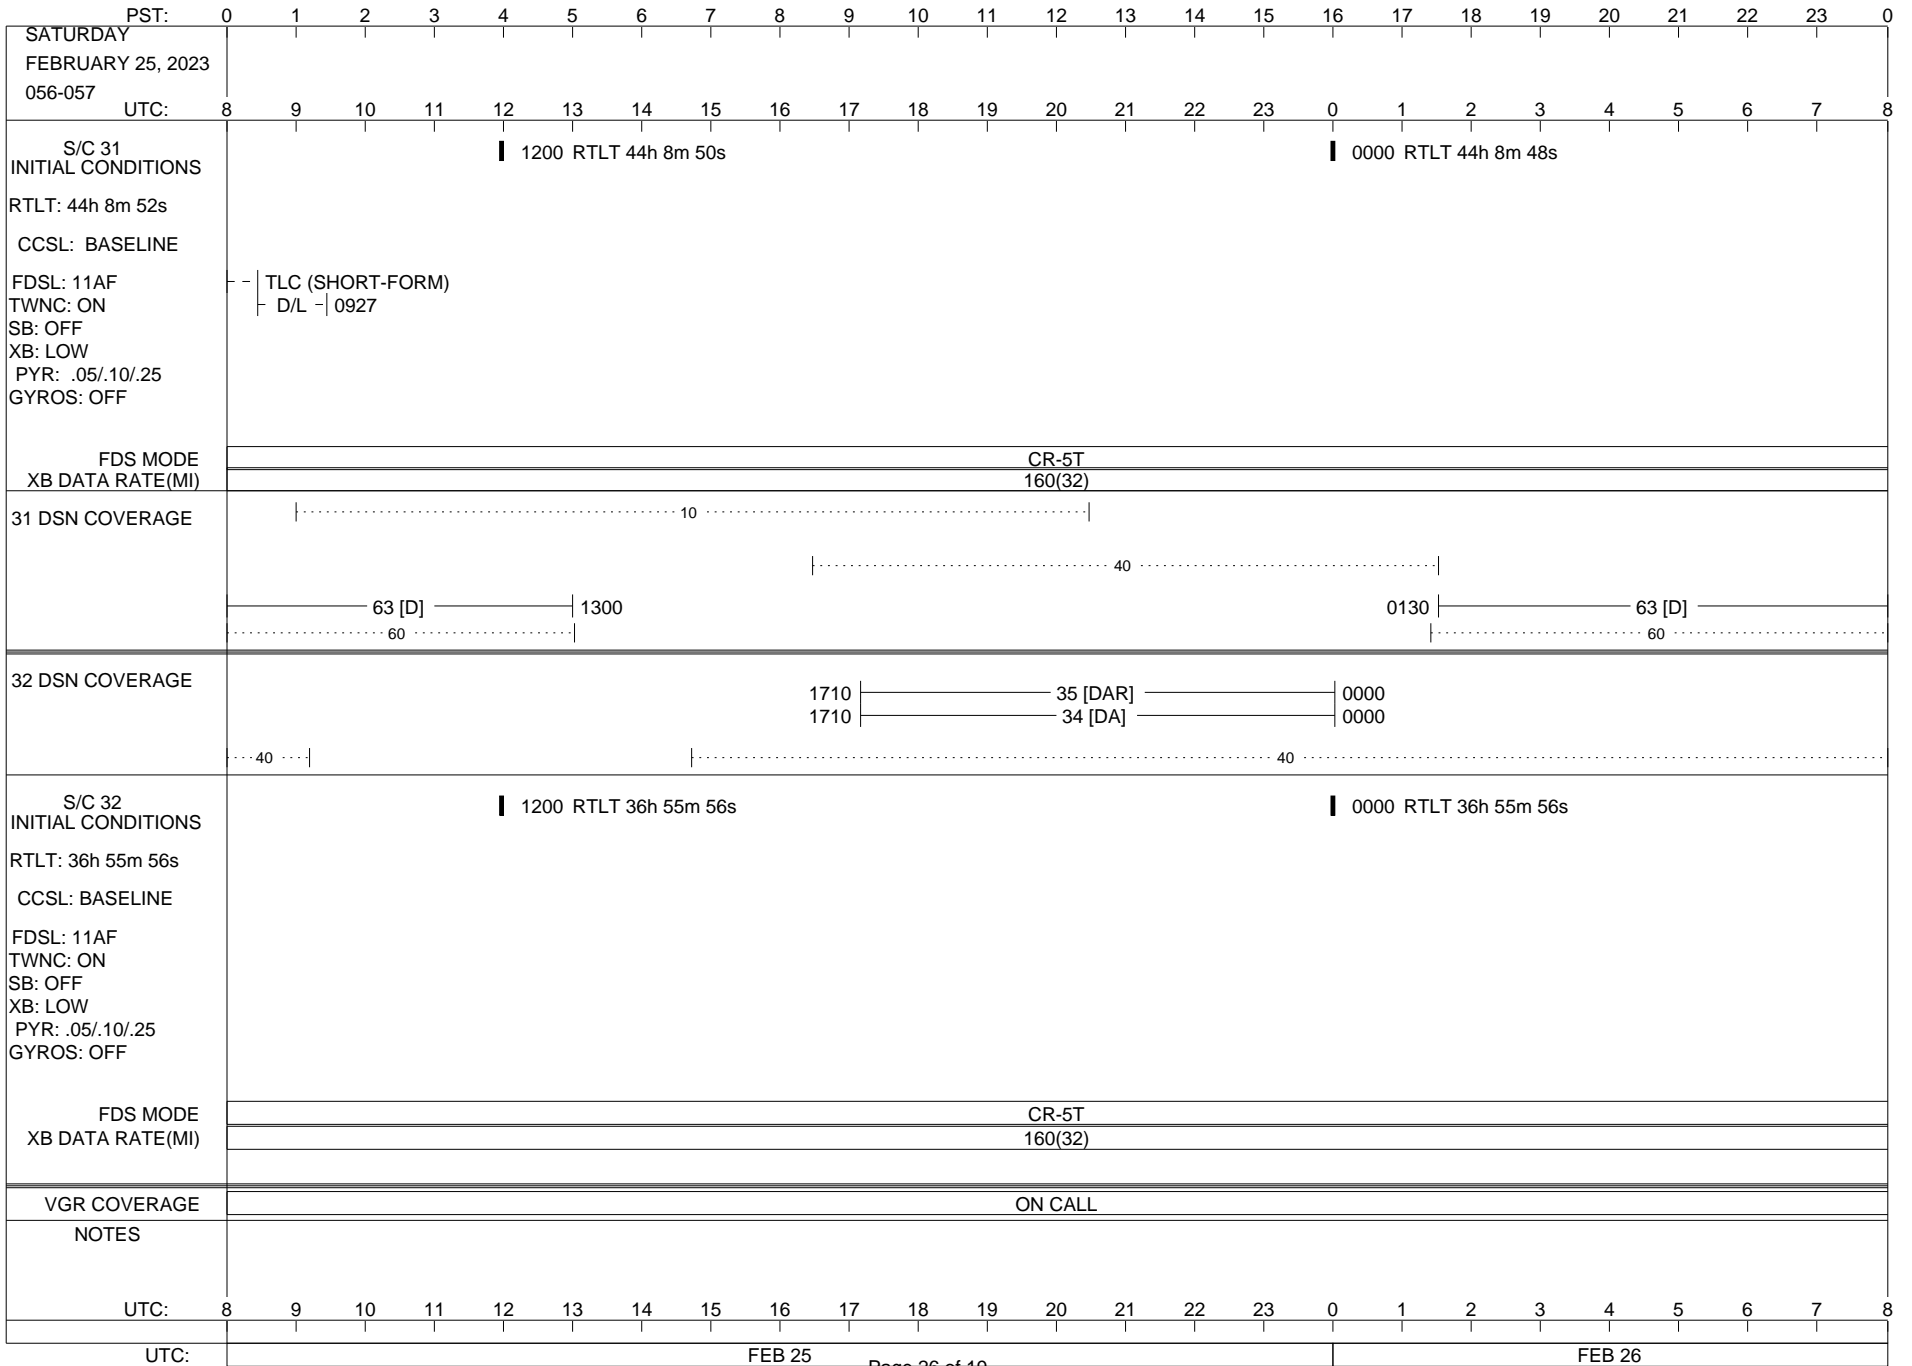

ISSUE DATE: 03/01/23 07:47