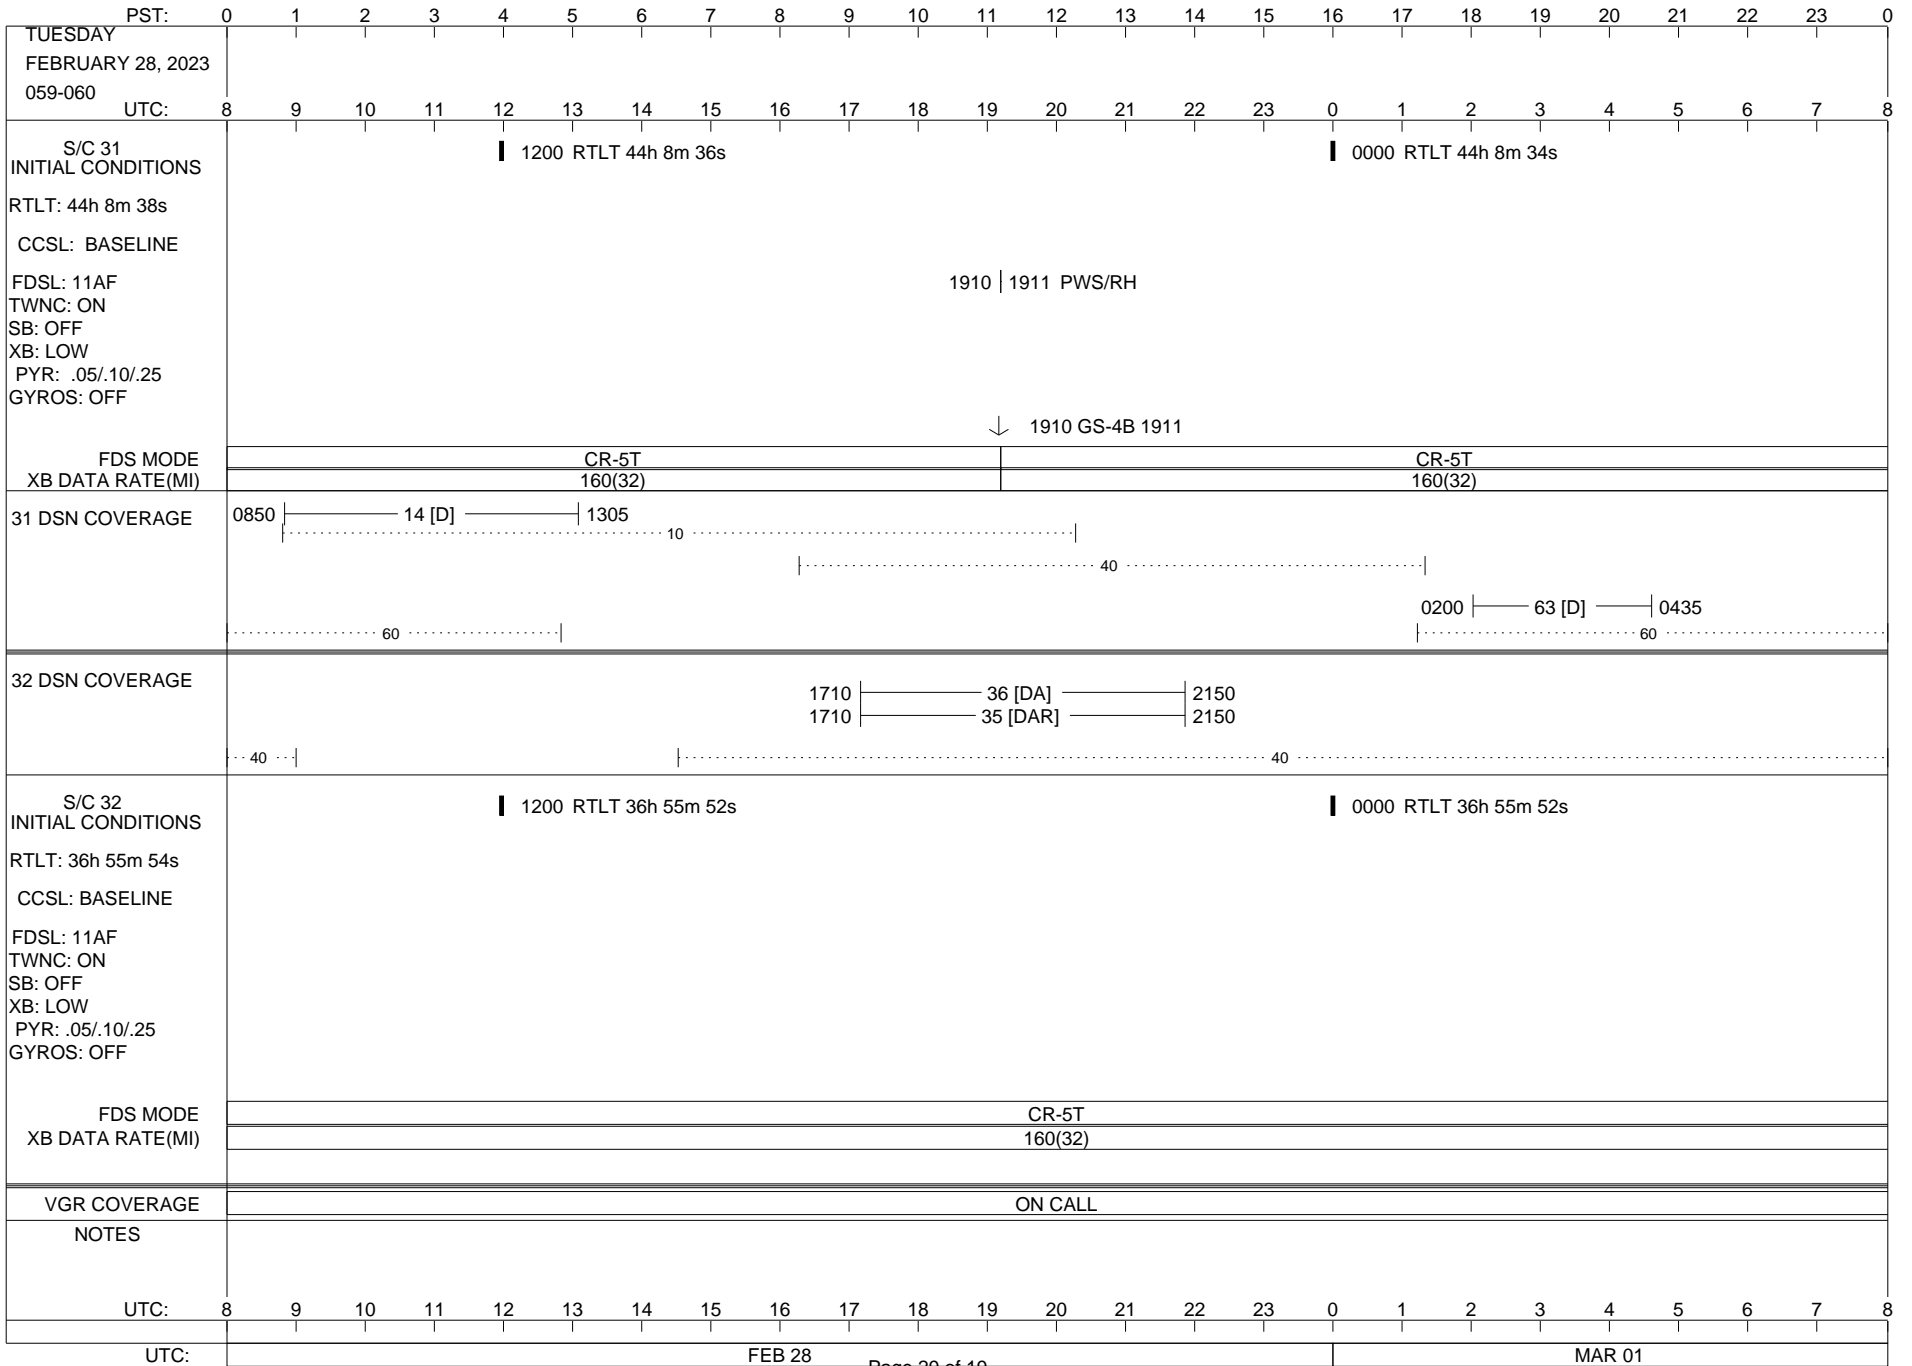

ISSUE DATE: 03/01/23 07:47