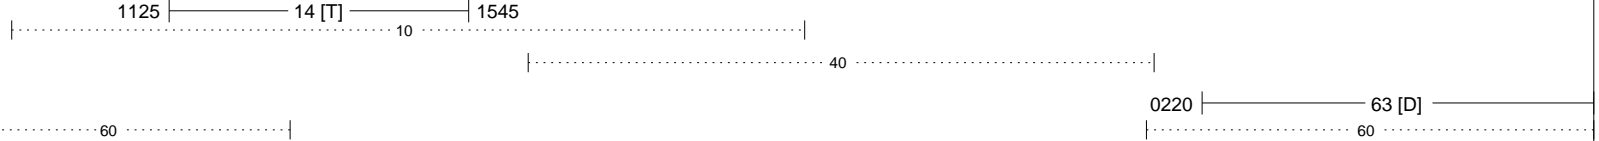

PST: 0 1 2 3 4 5 6 7 8 9 10 11 12 13 14 15 16 17 18 19 20 21 22 23 0

THURSDAY
FEBRUARY 23, 2023
054-055
UTC: 8 9 10 11 12 13 14 15 16 17 18 19 20 21 22 23 0 1 2 3 4 5 6 7 8

S/C 31
INITIAL CONDITIONS
RTLTL: 44h 9m 0s
CCSL: BASELINE
FDSL: 11AF
TWNC: ON
SB: OFF
XB: LOW
PYR: .05/.10/.25
GYROS: OFF

1200 RTLTL 44h 8m 58s

0000 RTLTL 44h 8m 56s

U/L 1150 | - | - - - - - TLC (SHORT-FORM) - - - - -

FDS MODE
XB DATA RATE(MI)

CR-5T
160(32)

31 DSN COVERAGE