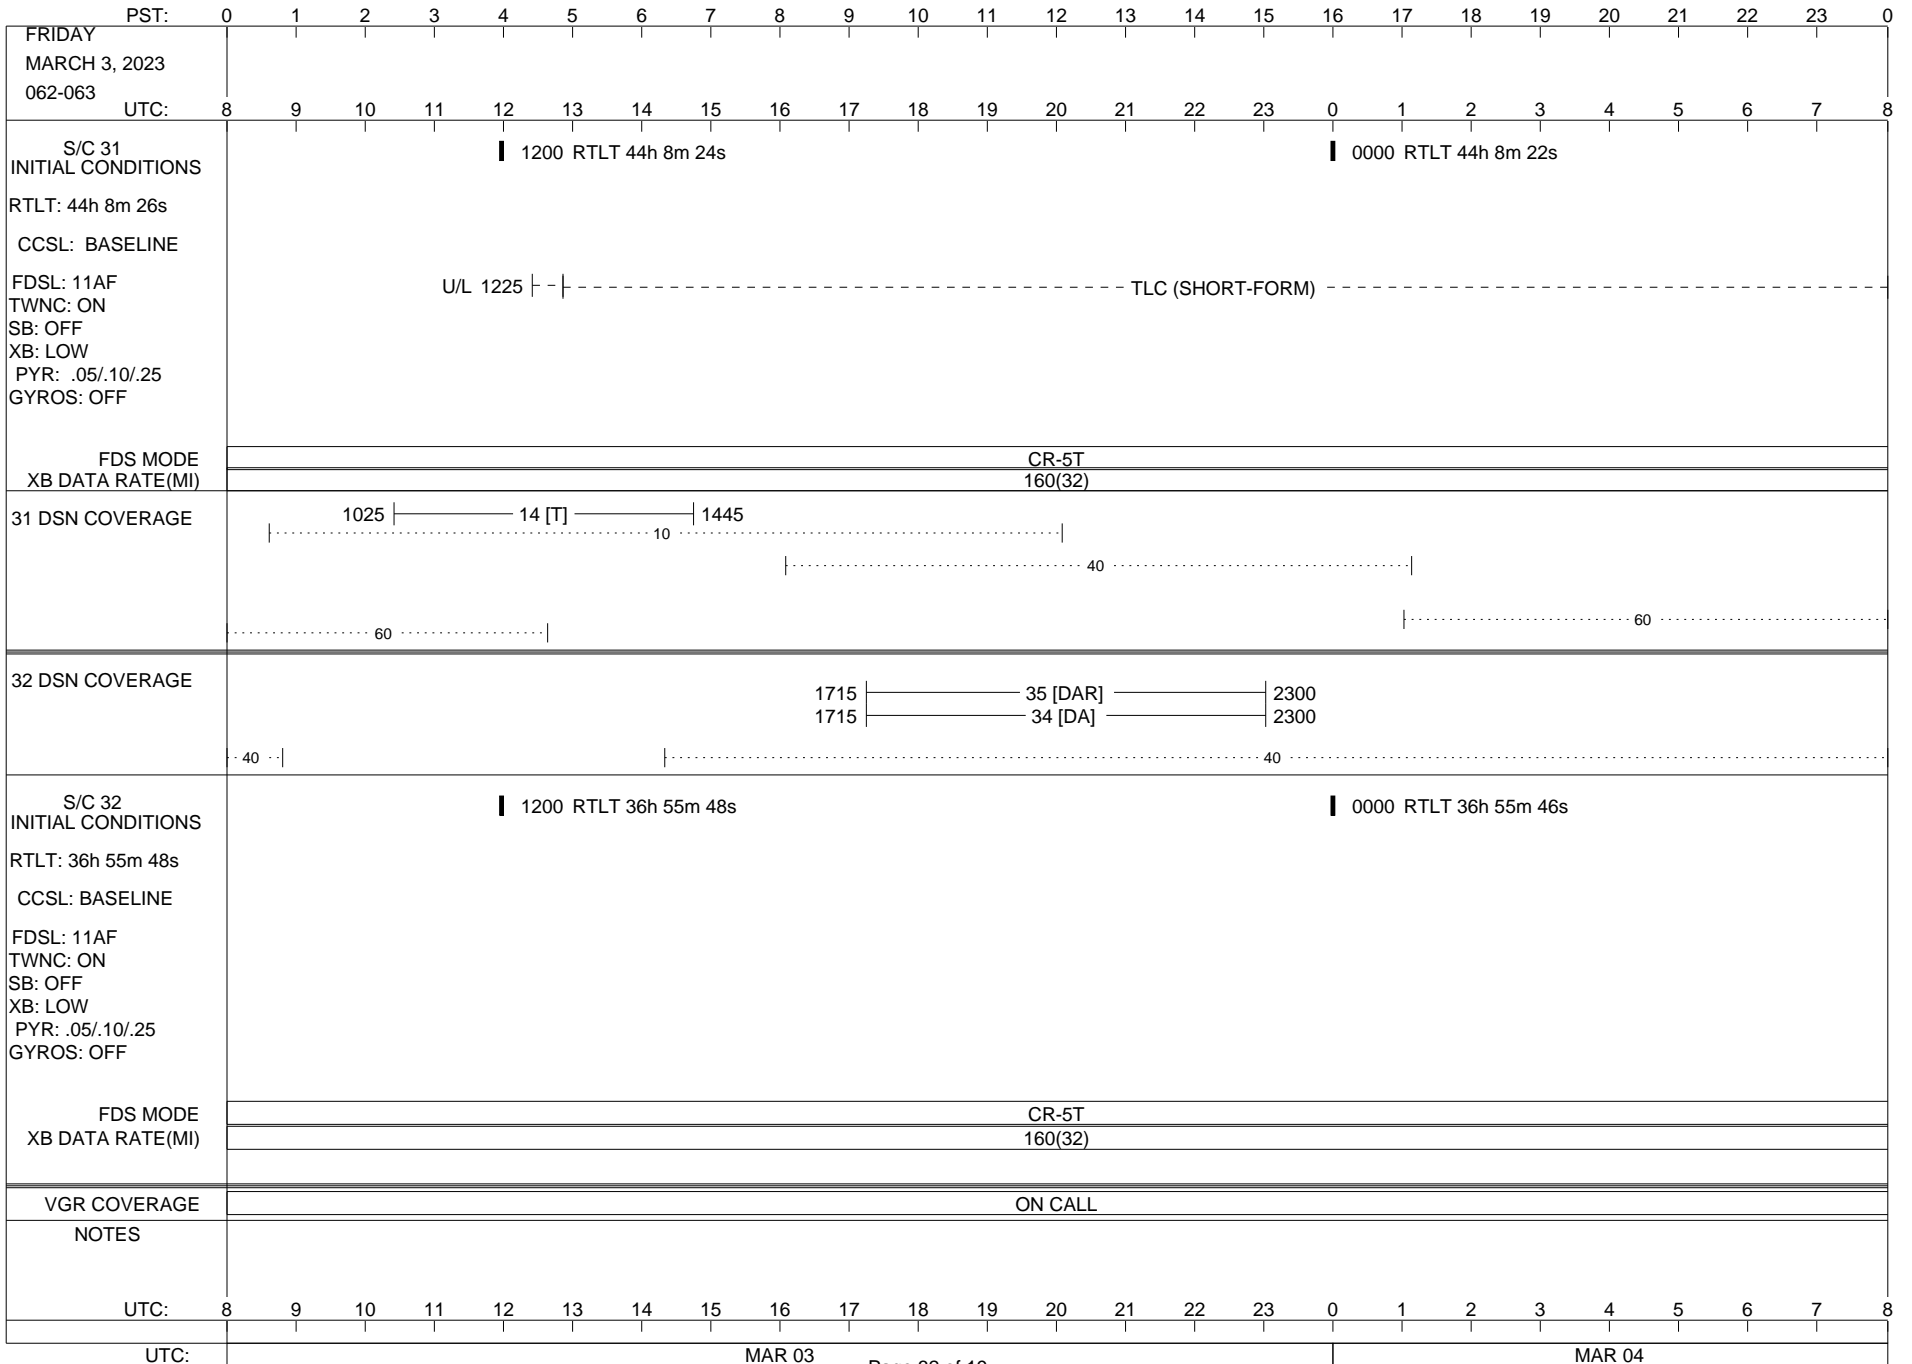

ISSUE DATE: 03/01/23 07:47