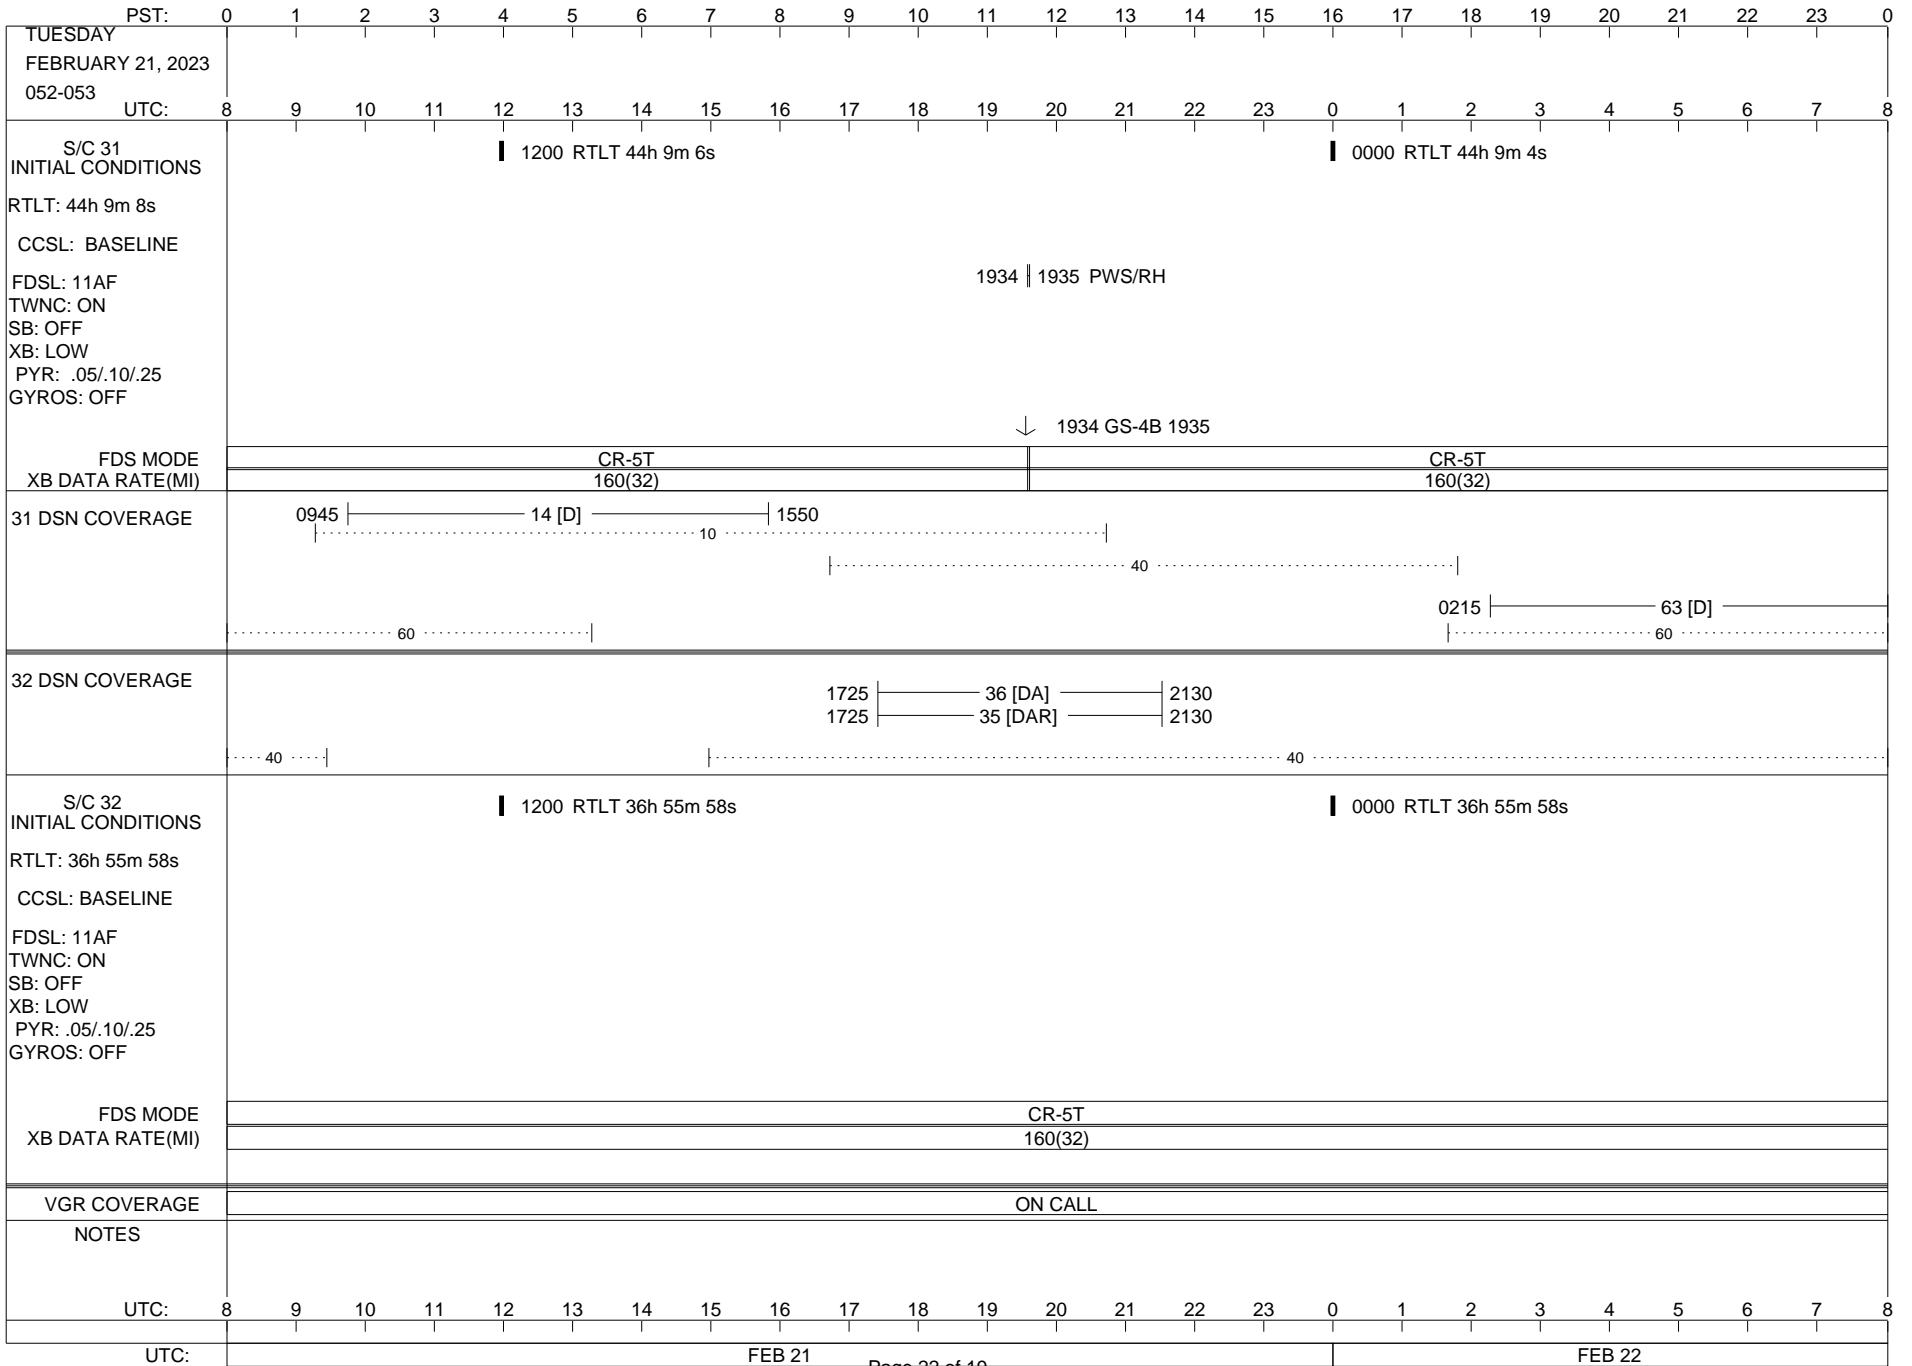

ISSUE DATE: 03/01/23 07:47