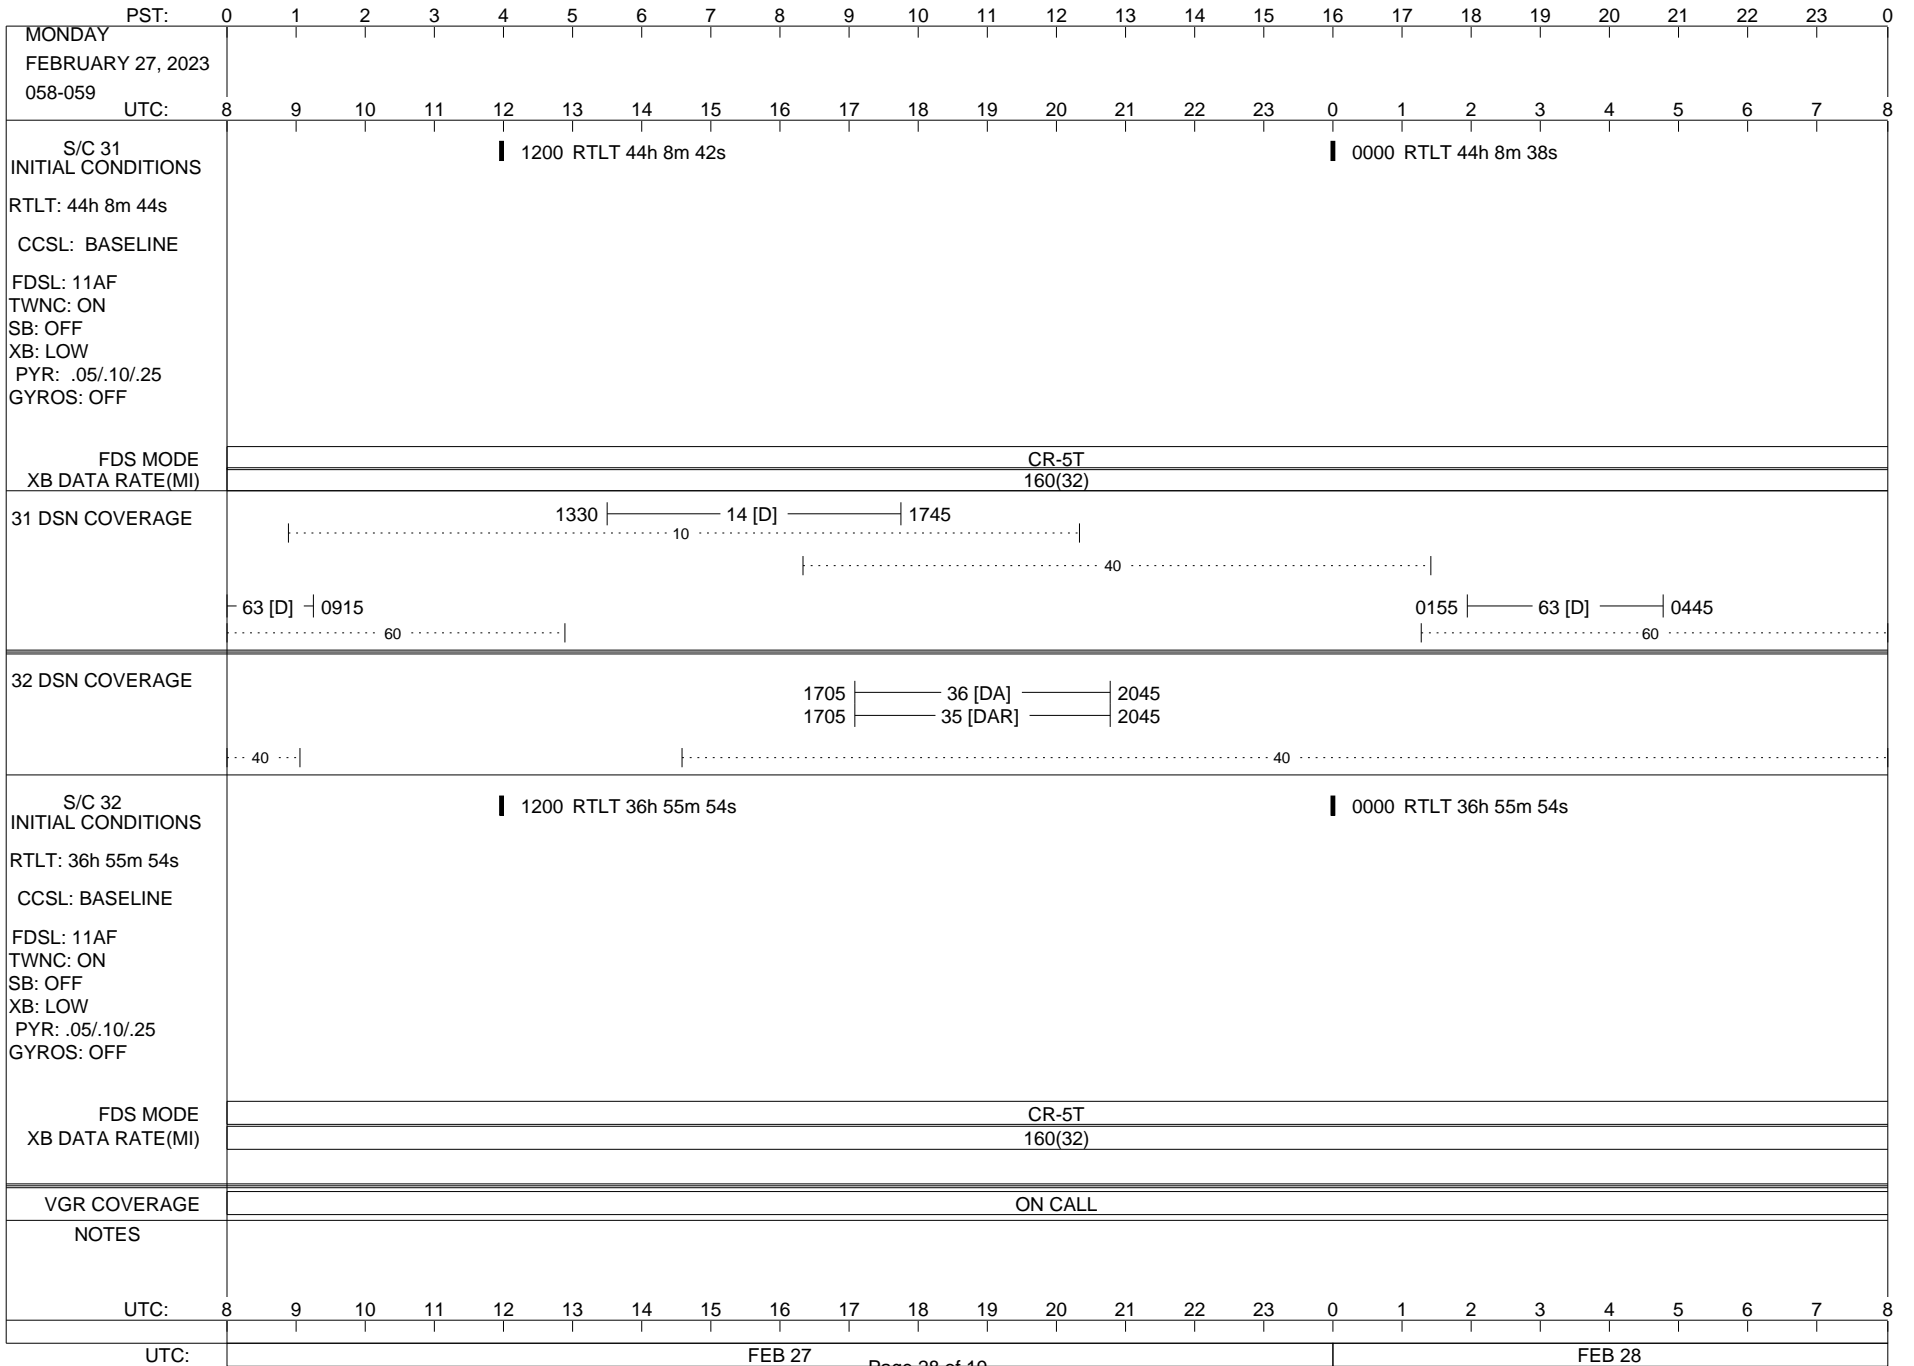

ISSUE DATE: 03/01/23 07:47