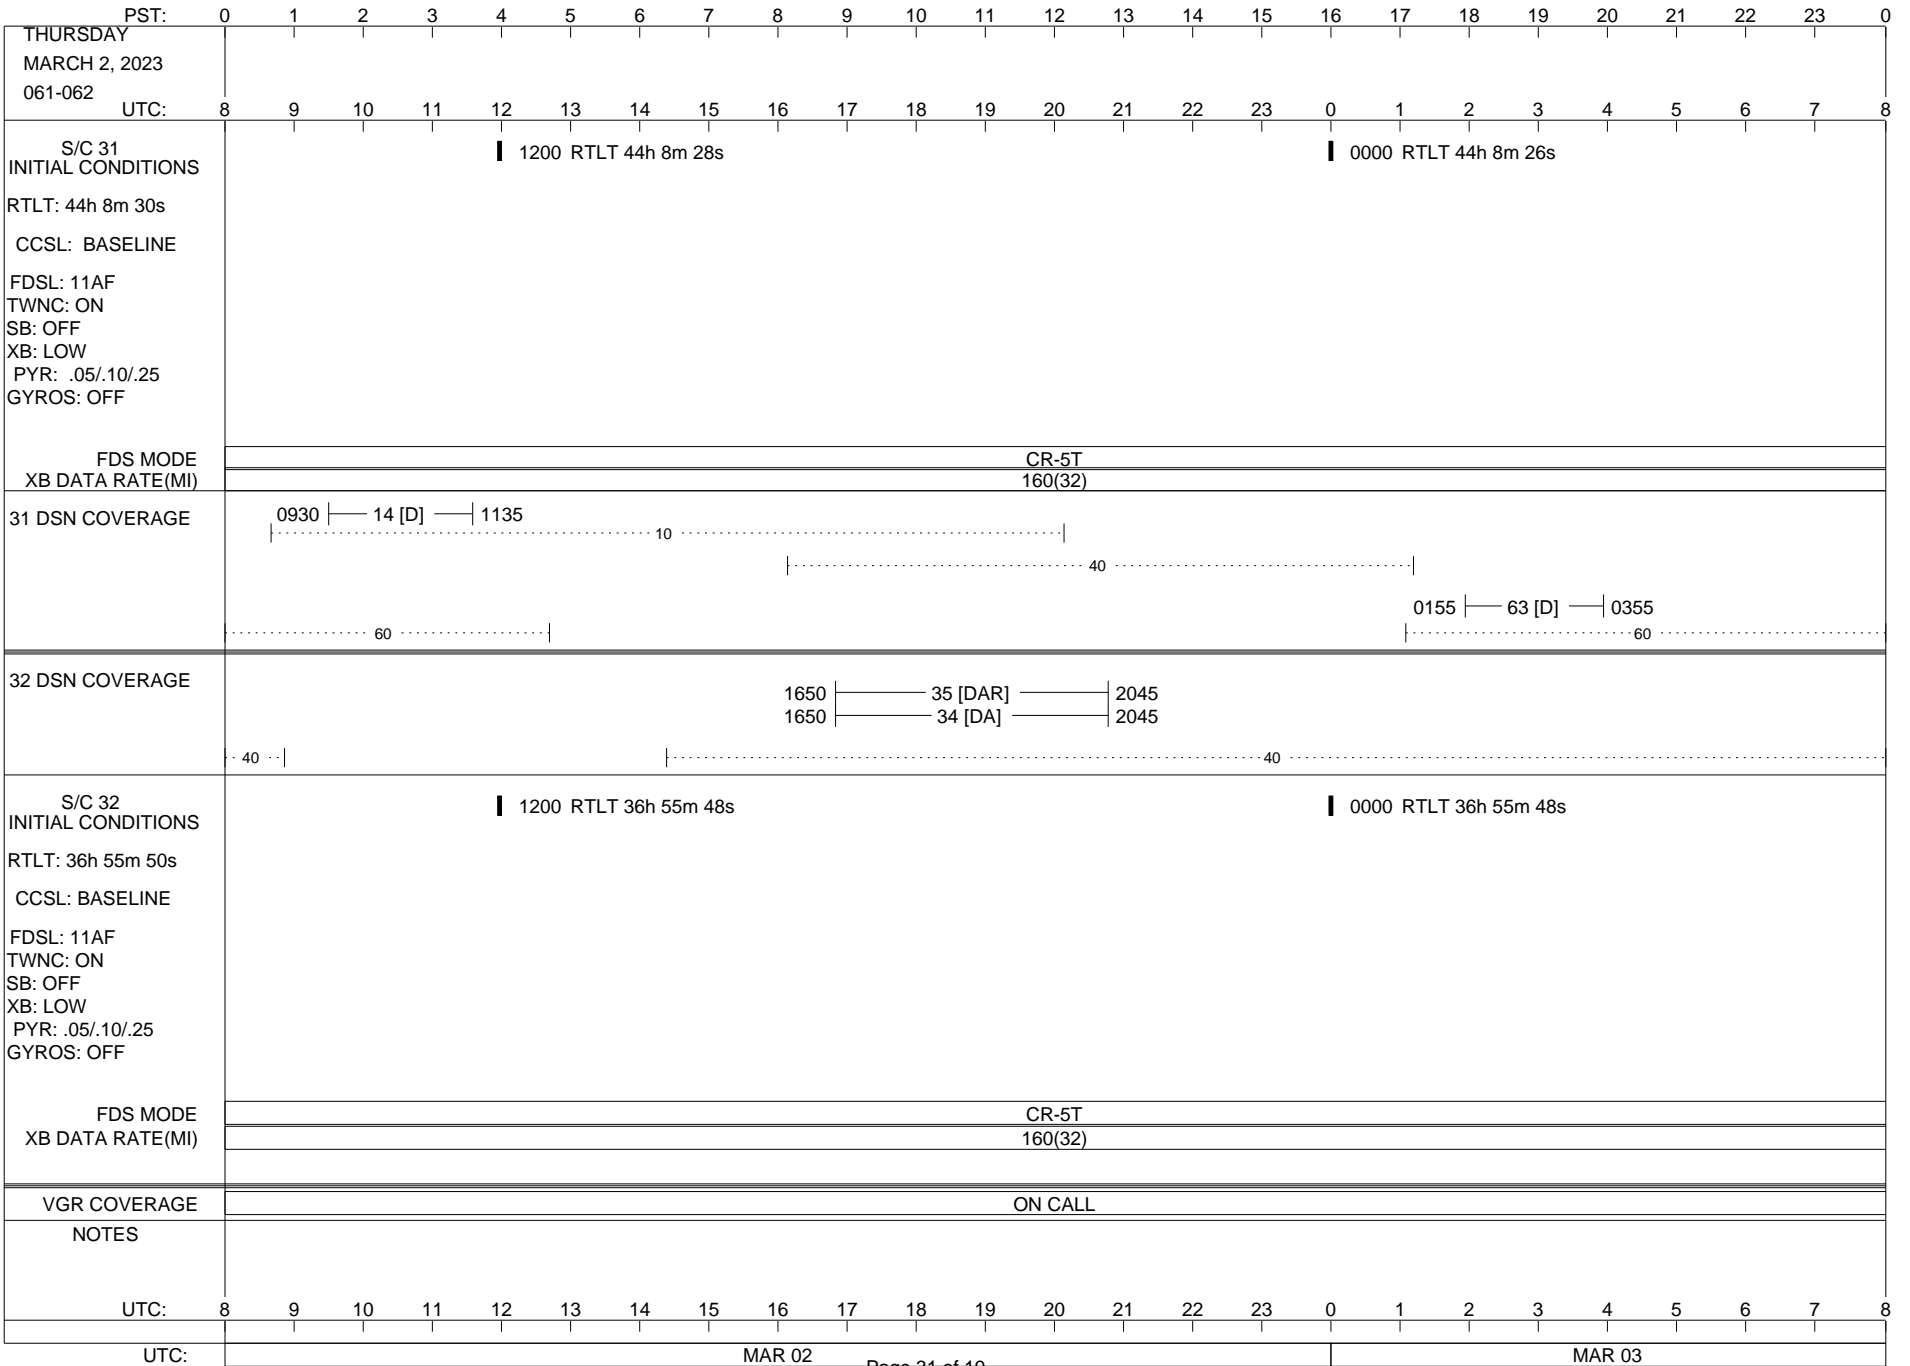

ISSUE DATE: 03/01/23 07:47