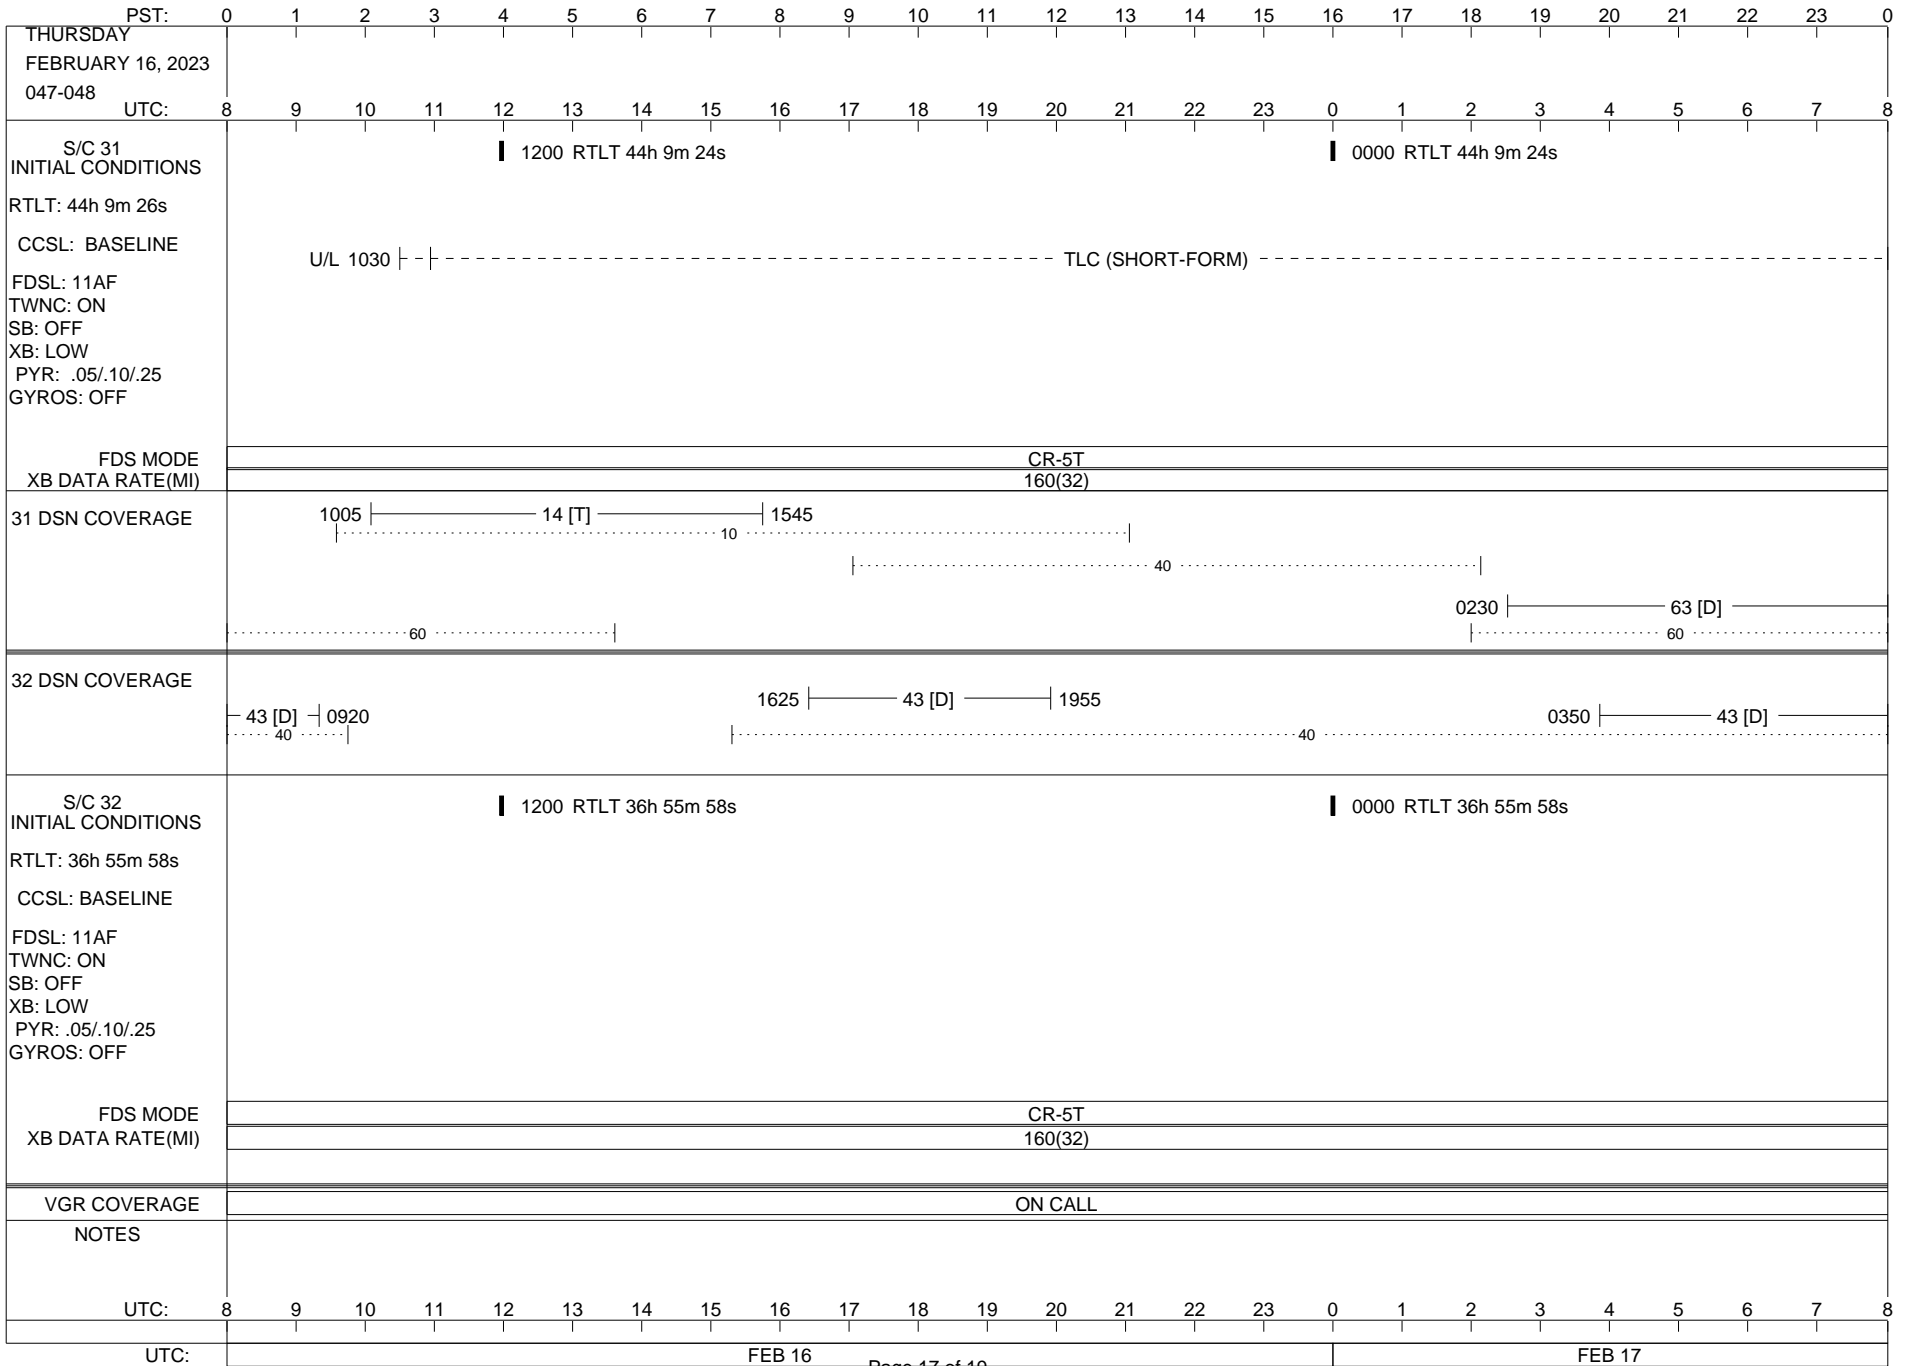

ISSUE DATE: 03/01/23 07:47