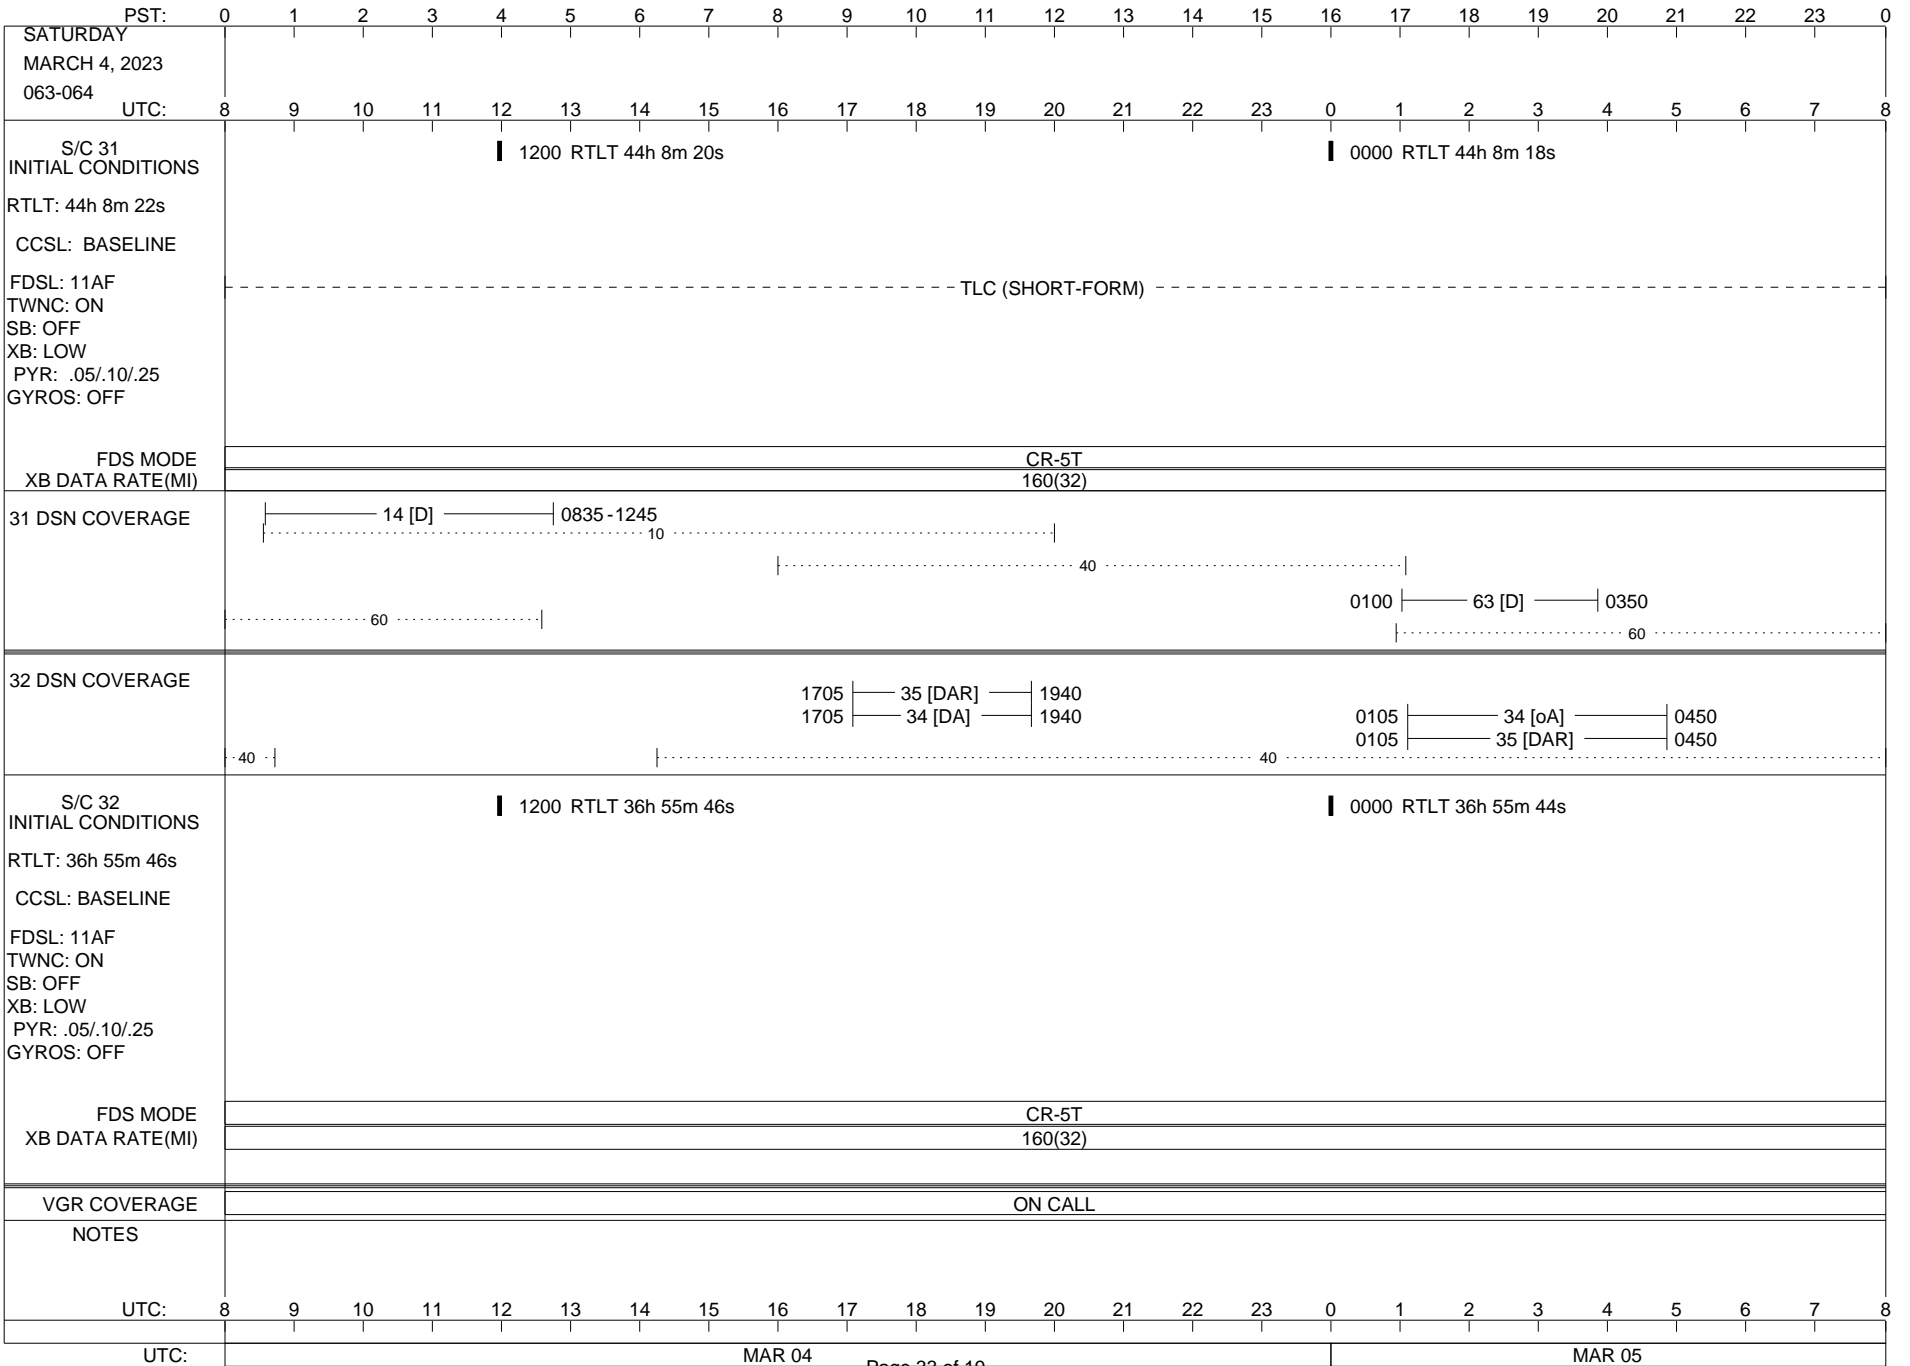

ISSUE DATE: 03/01/23 07:47