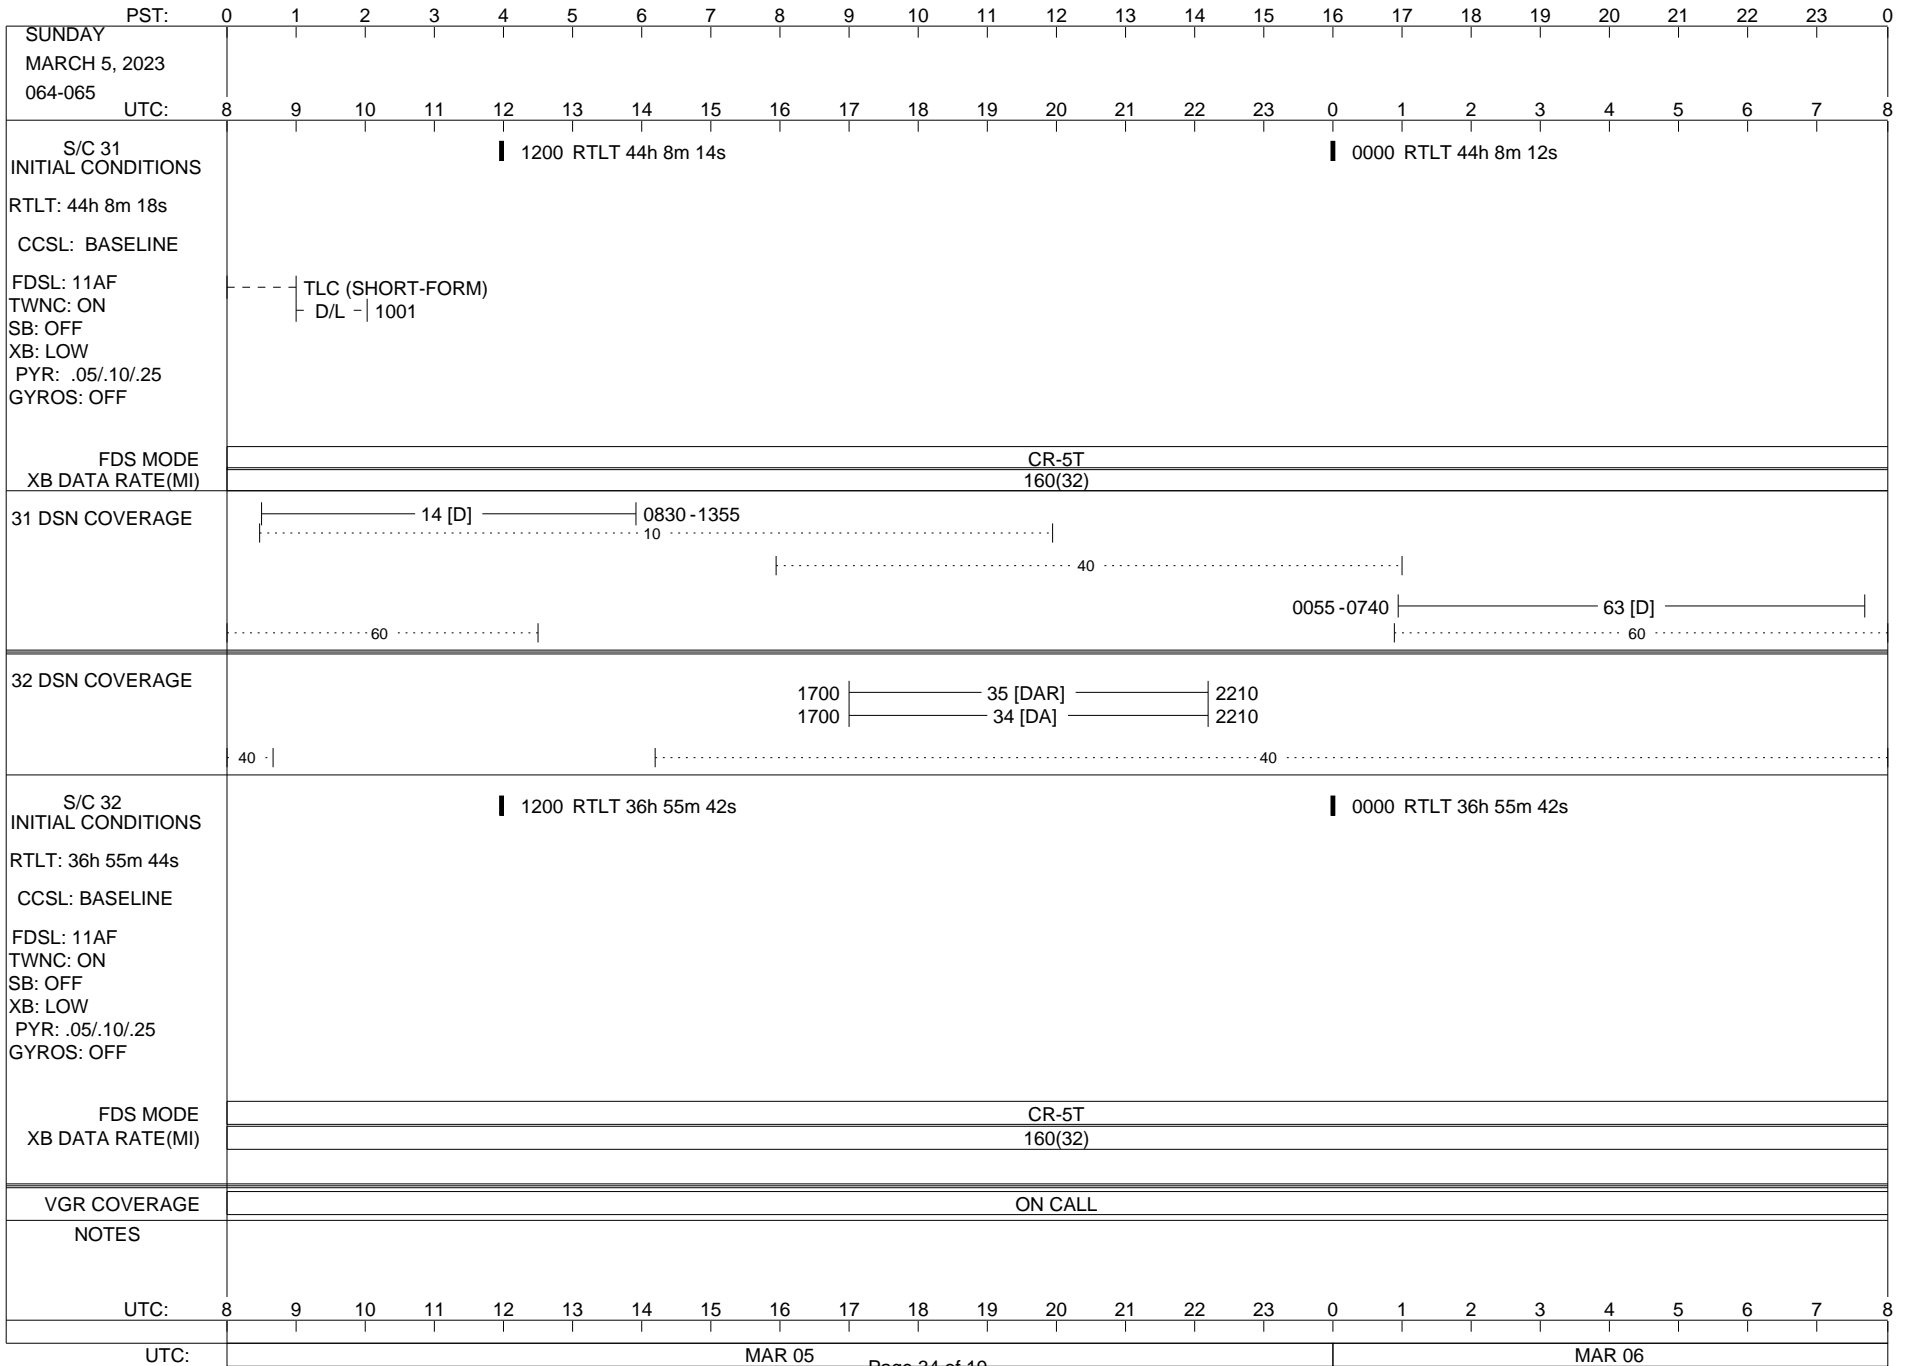

ISSUE DATE: 03/01/23 07:47