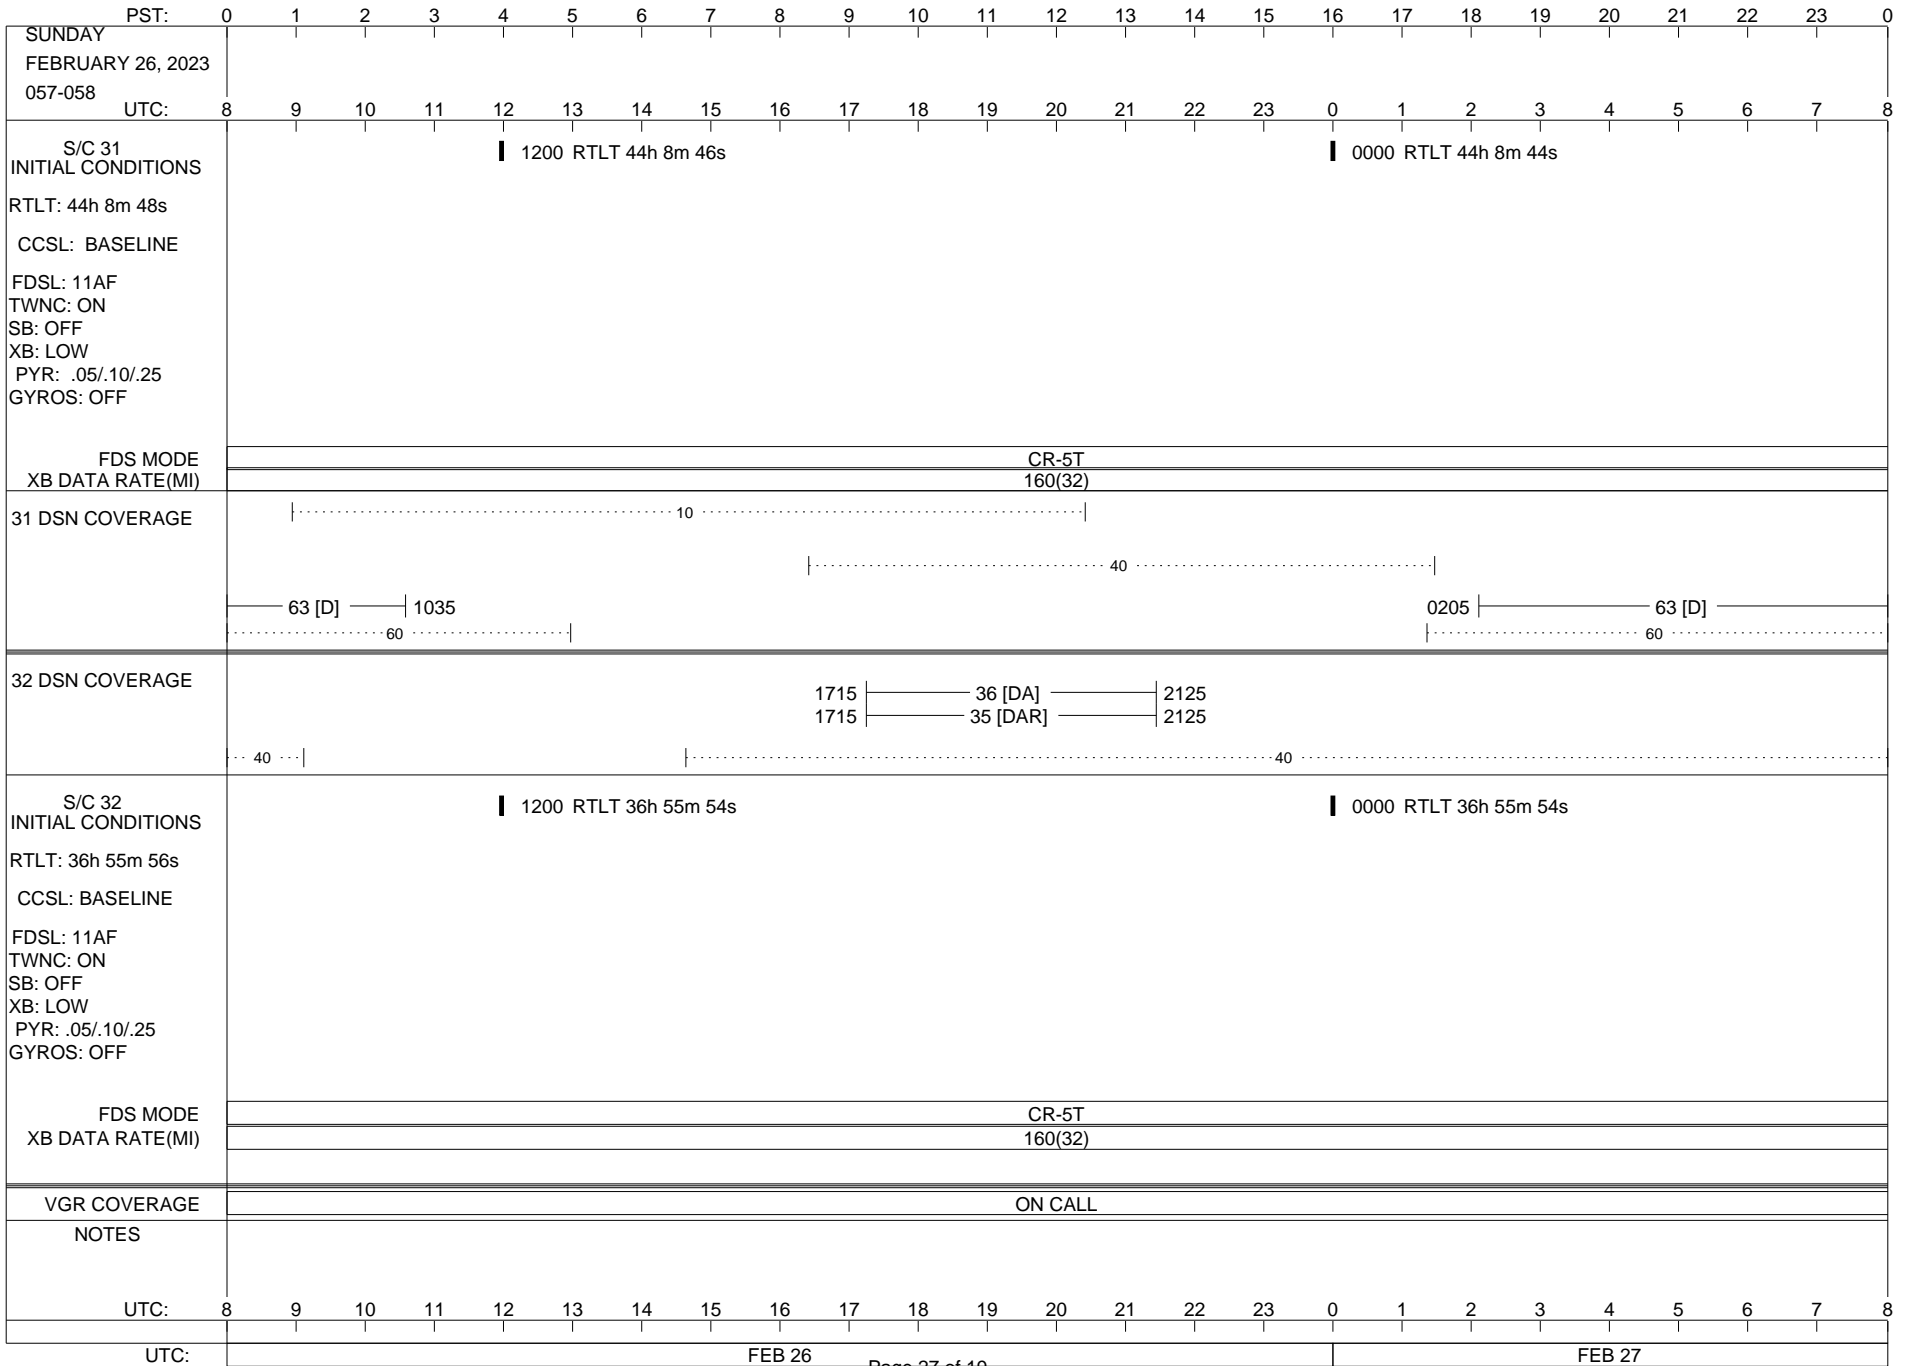

ISSUE DATE: 03/01/23 07:47