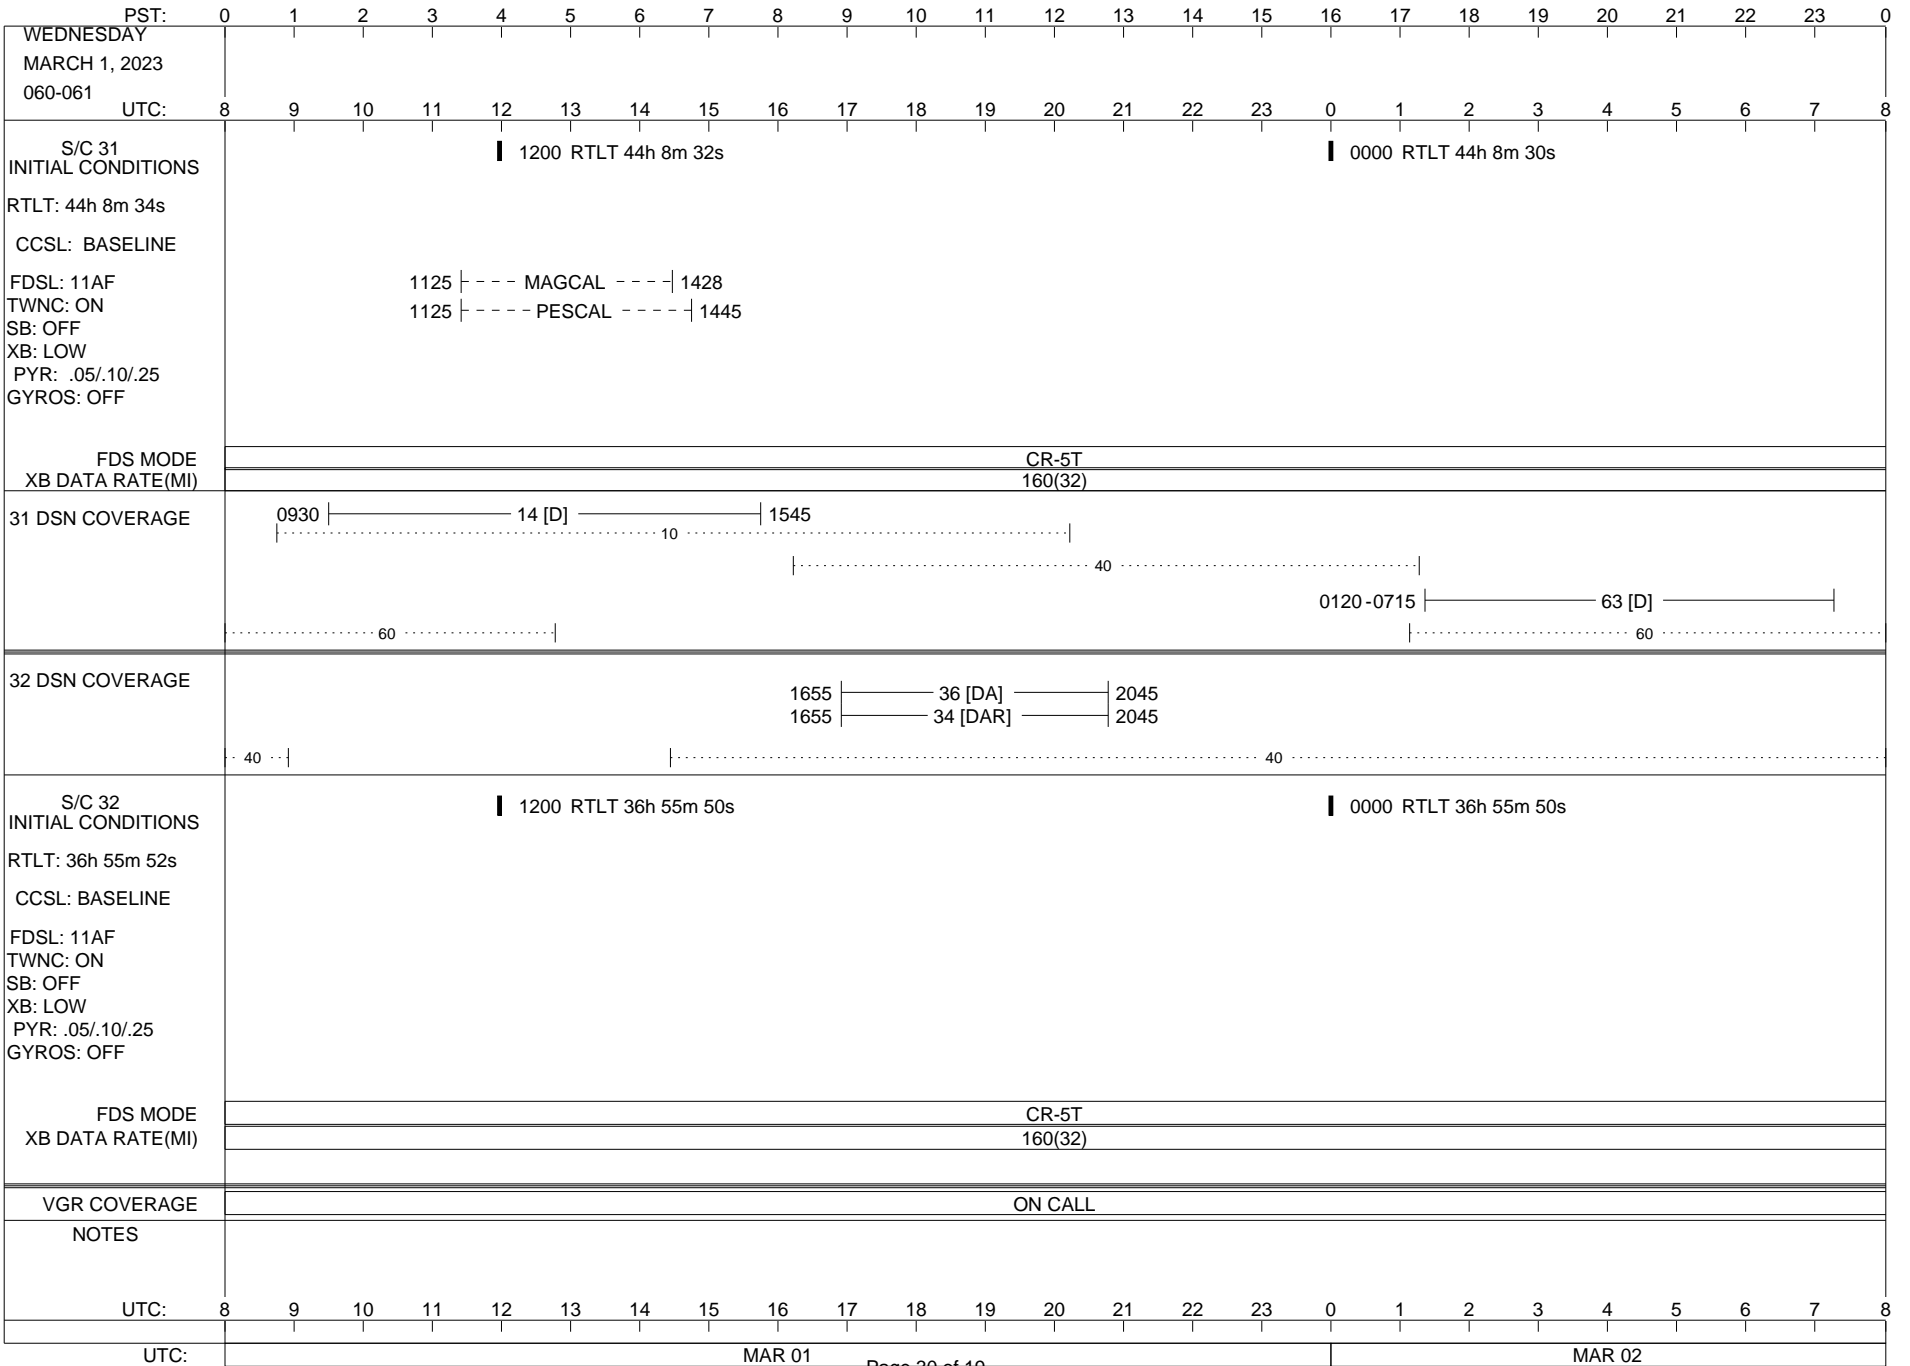

ISSUE DATE: 03/01/23 07:47