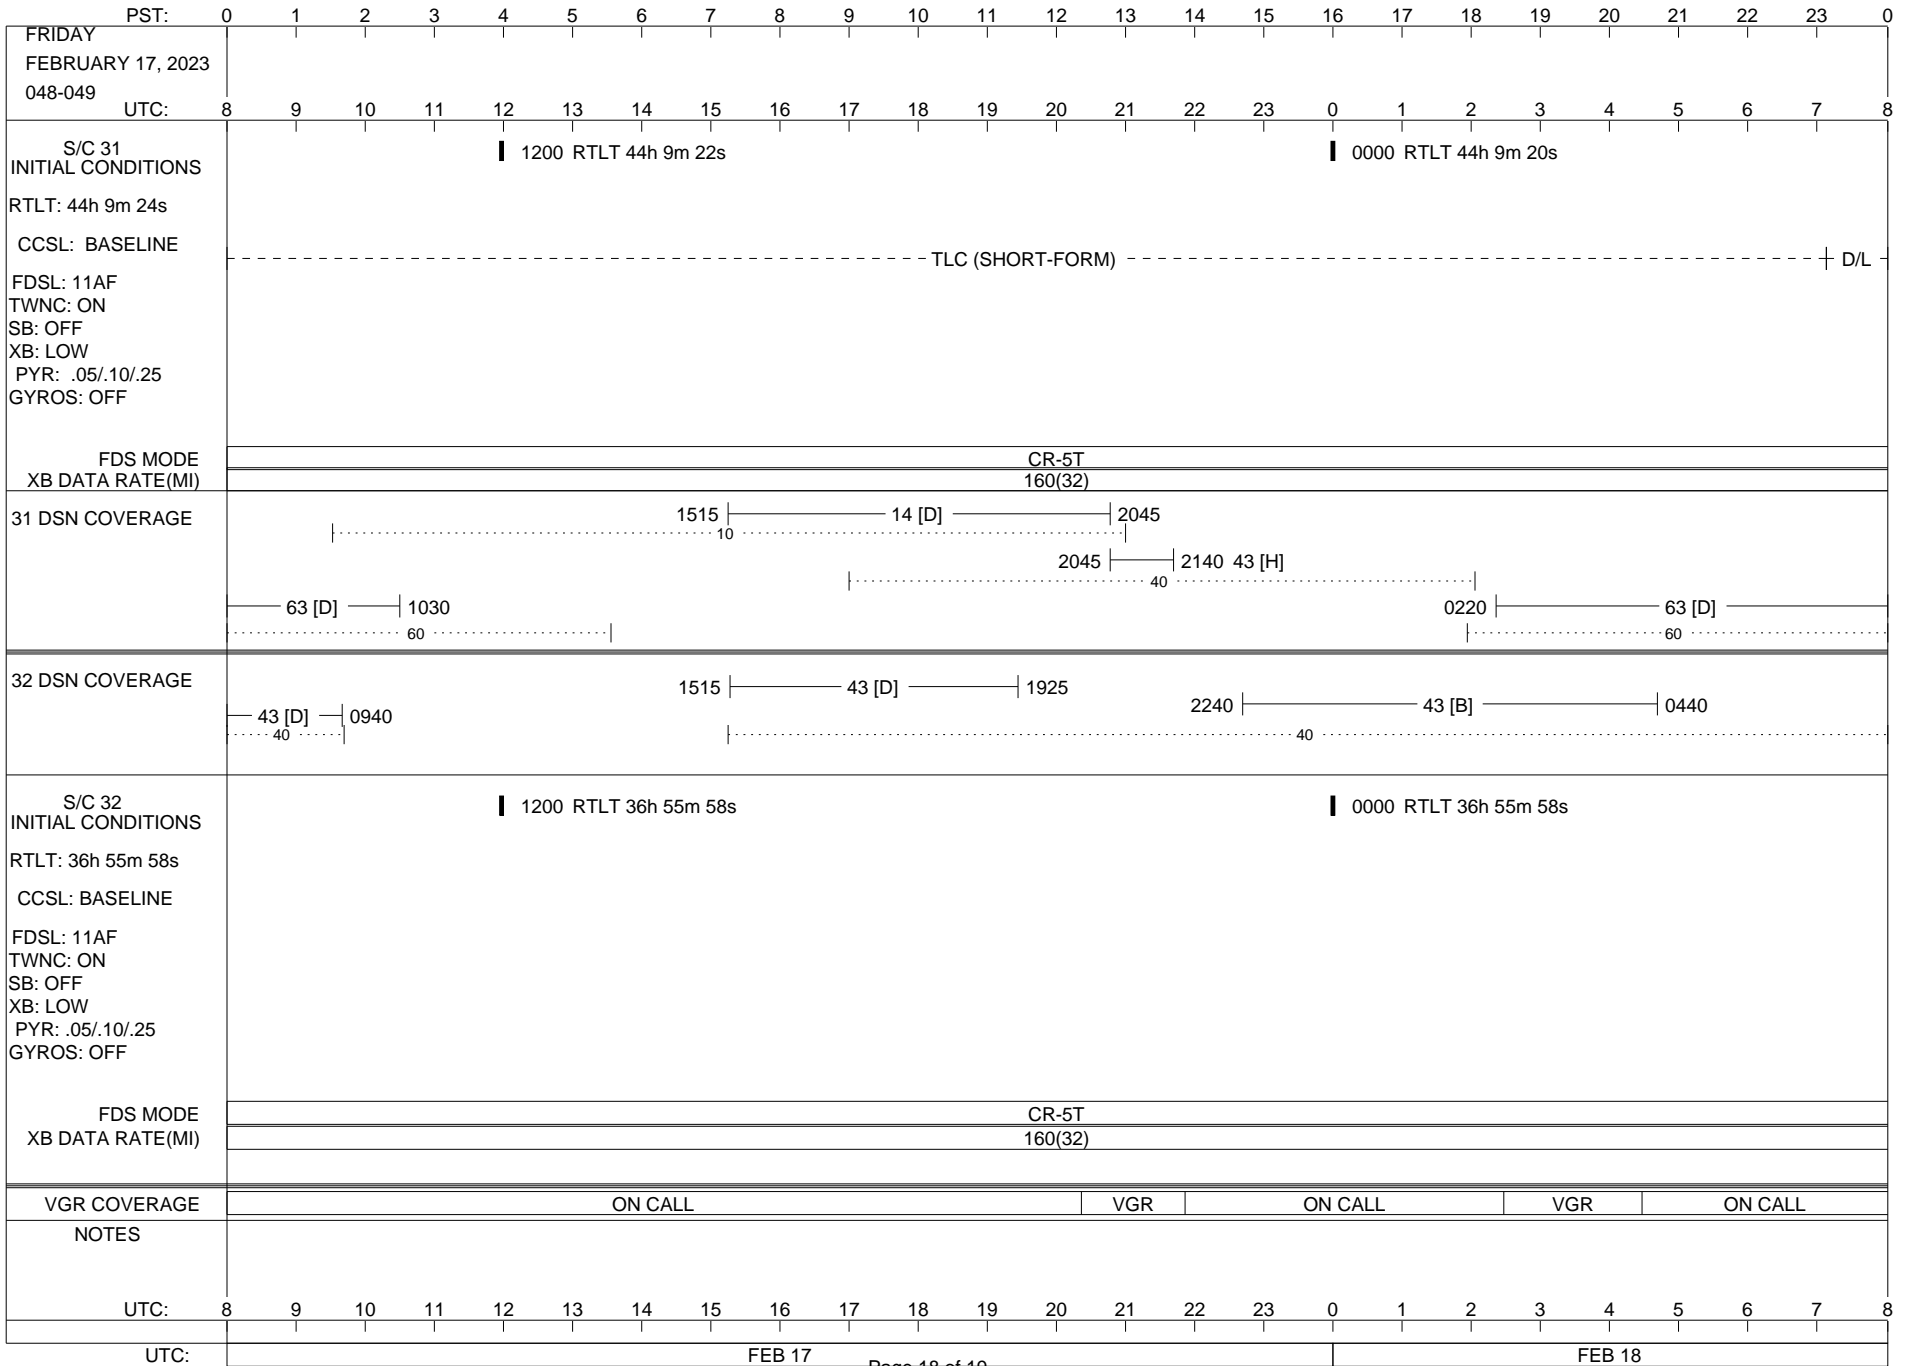

ISSUE DATE: 03/01/23 07:47