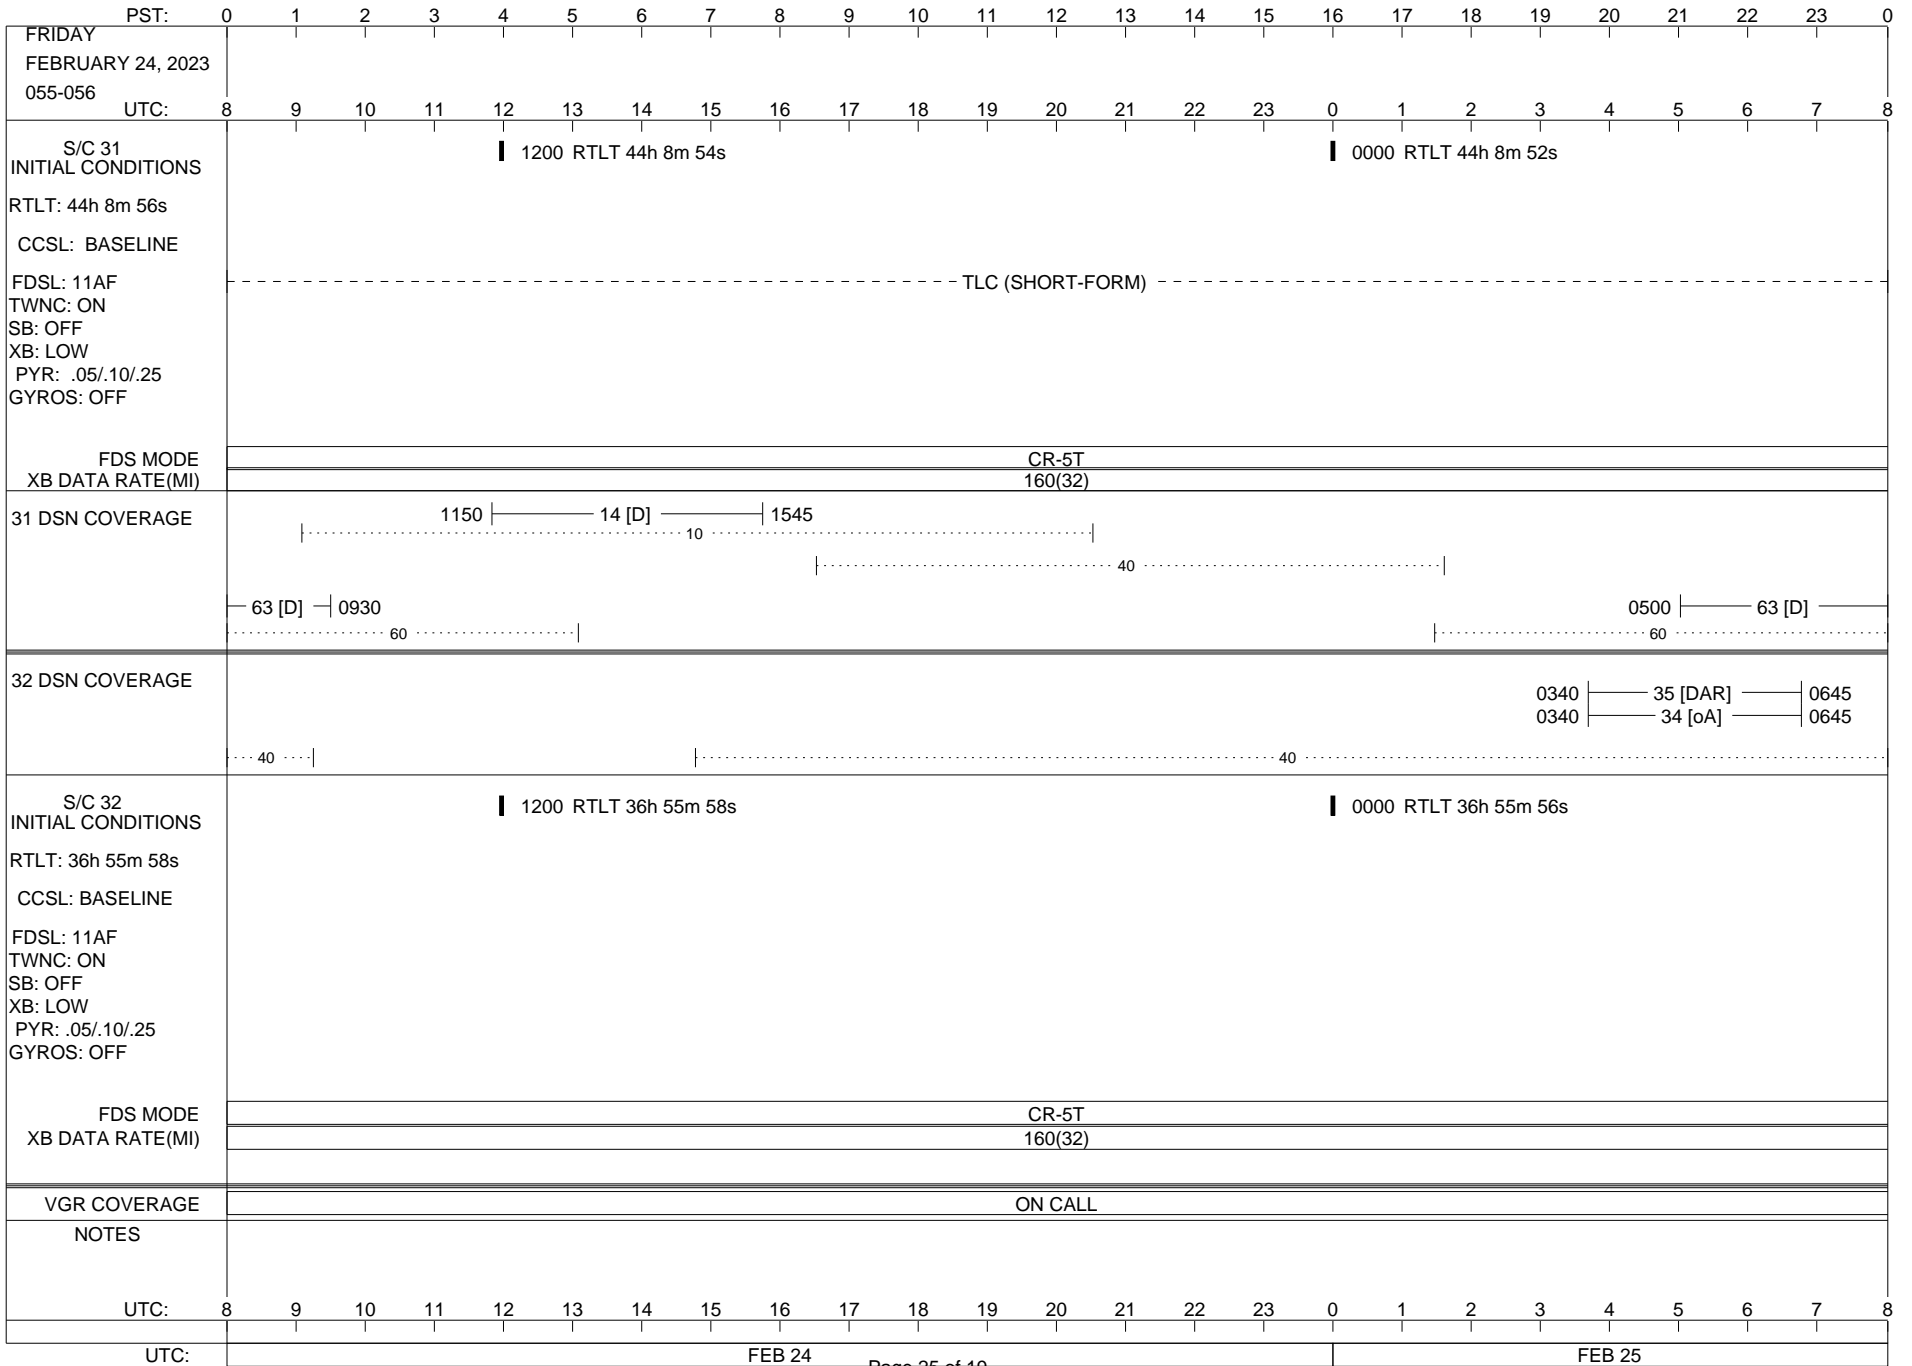

ISSUE DATE: 03/01/23 07:47