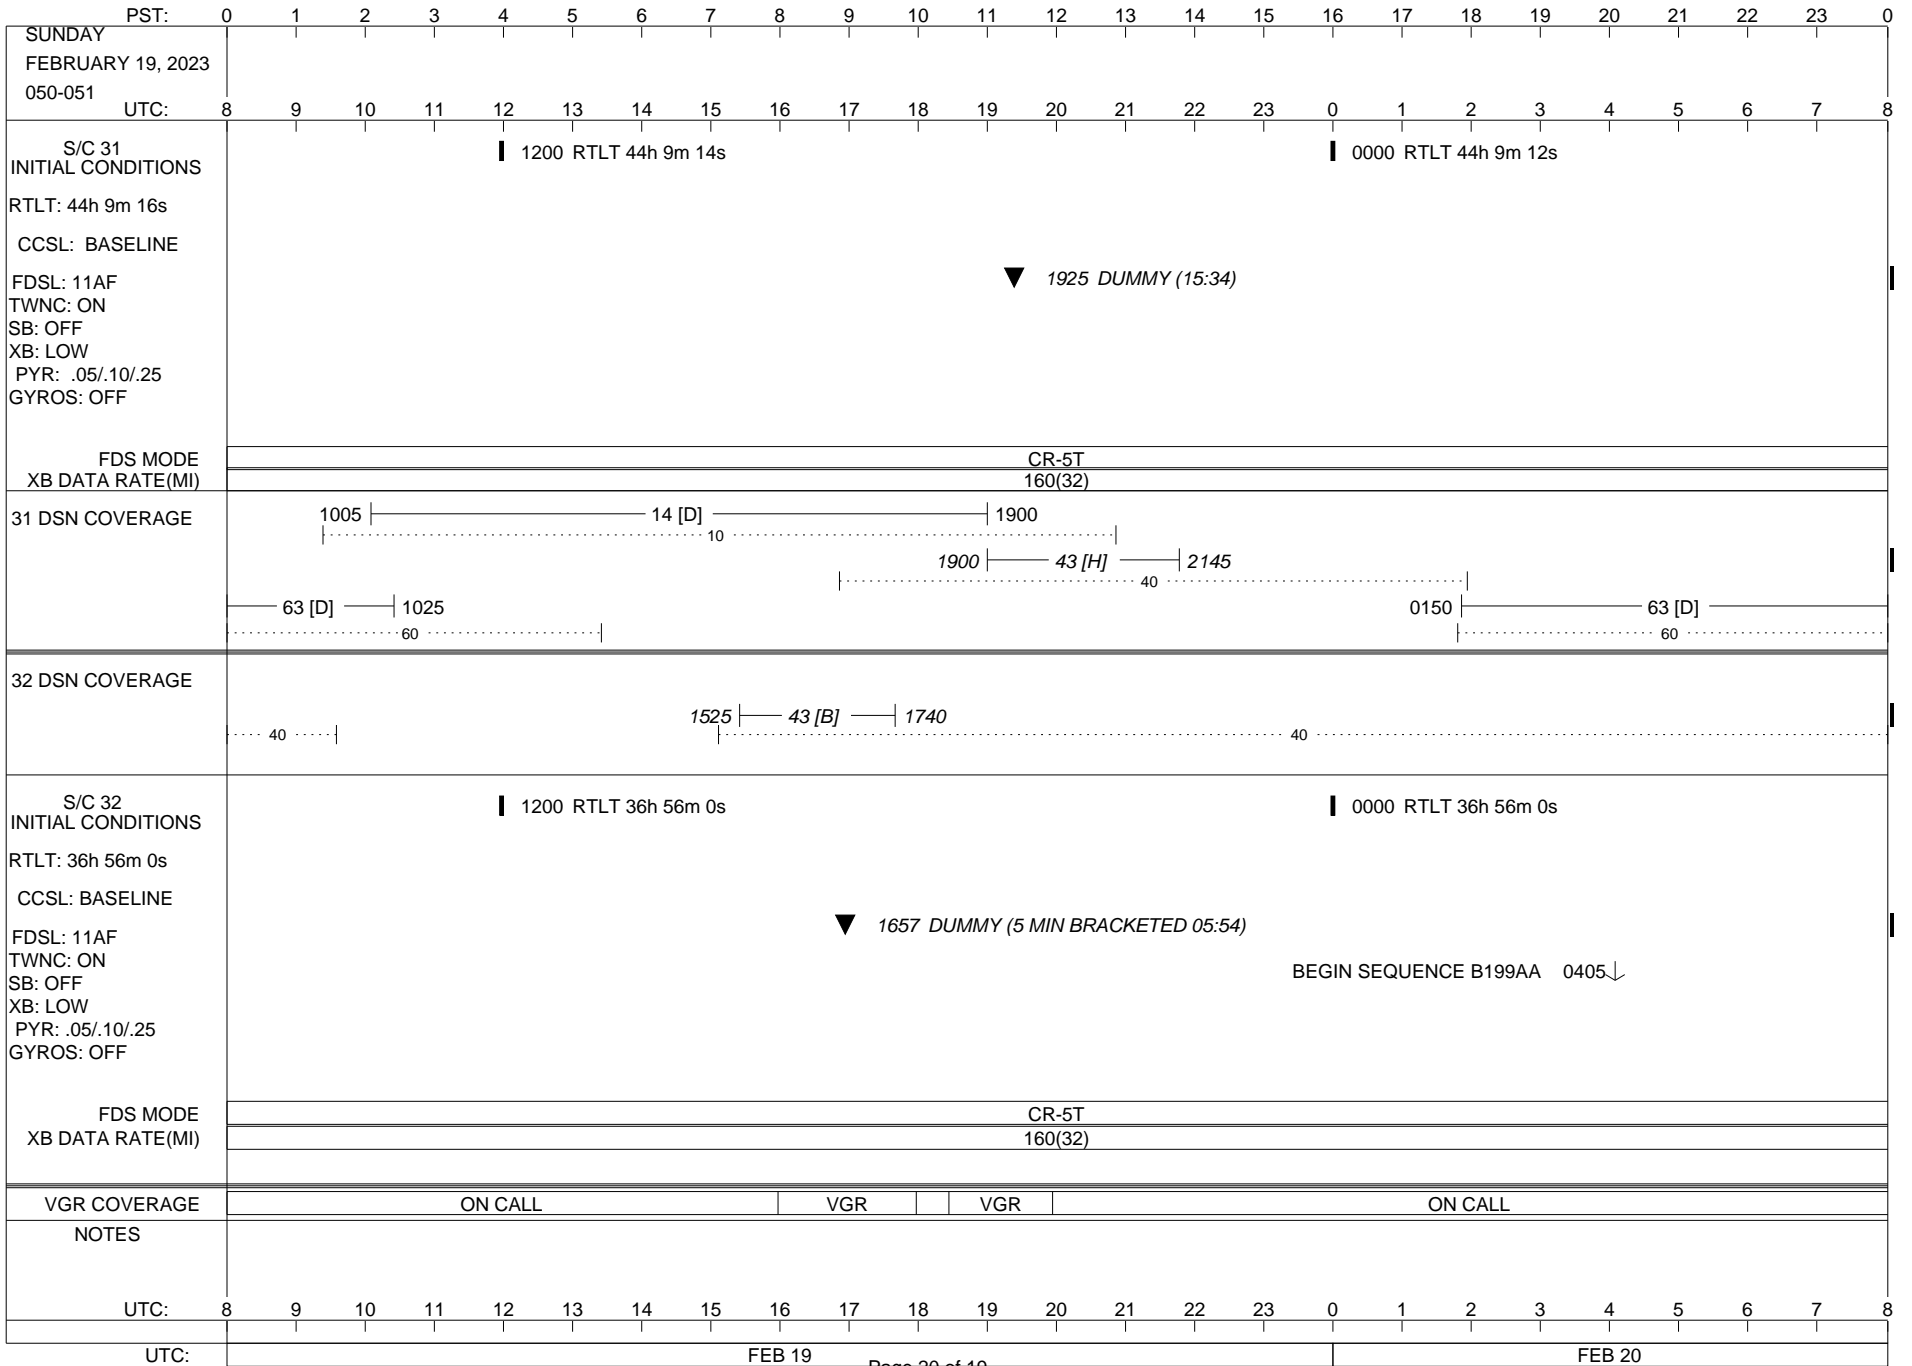

ISSUE DATE: 03/01/23 07:47