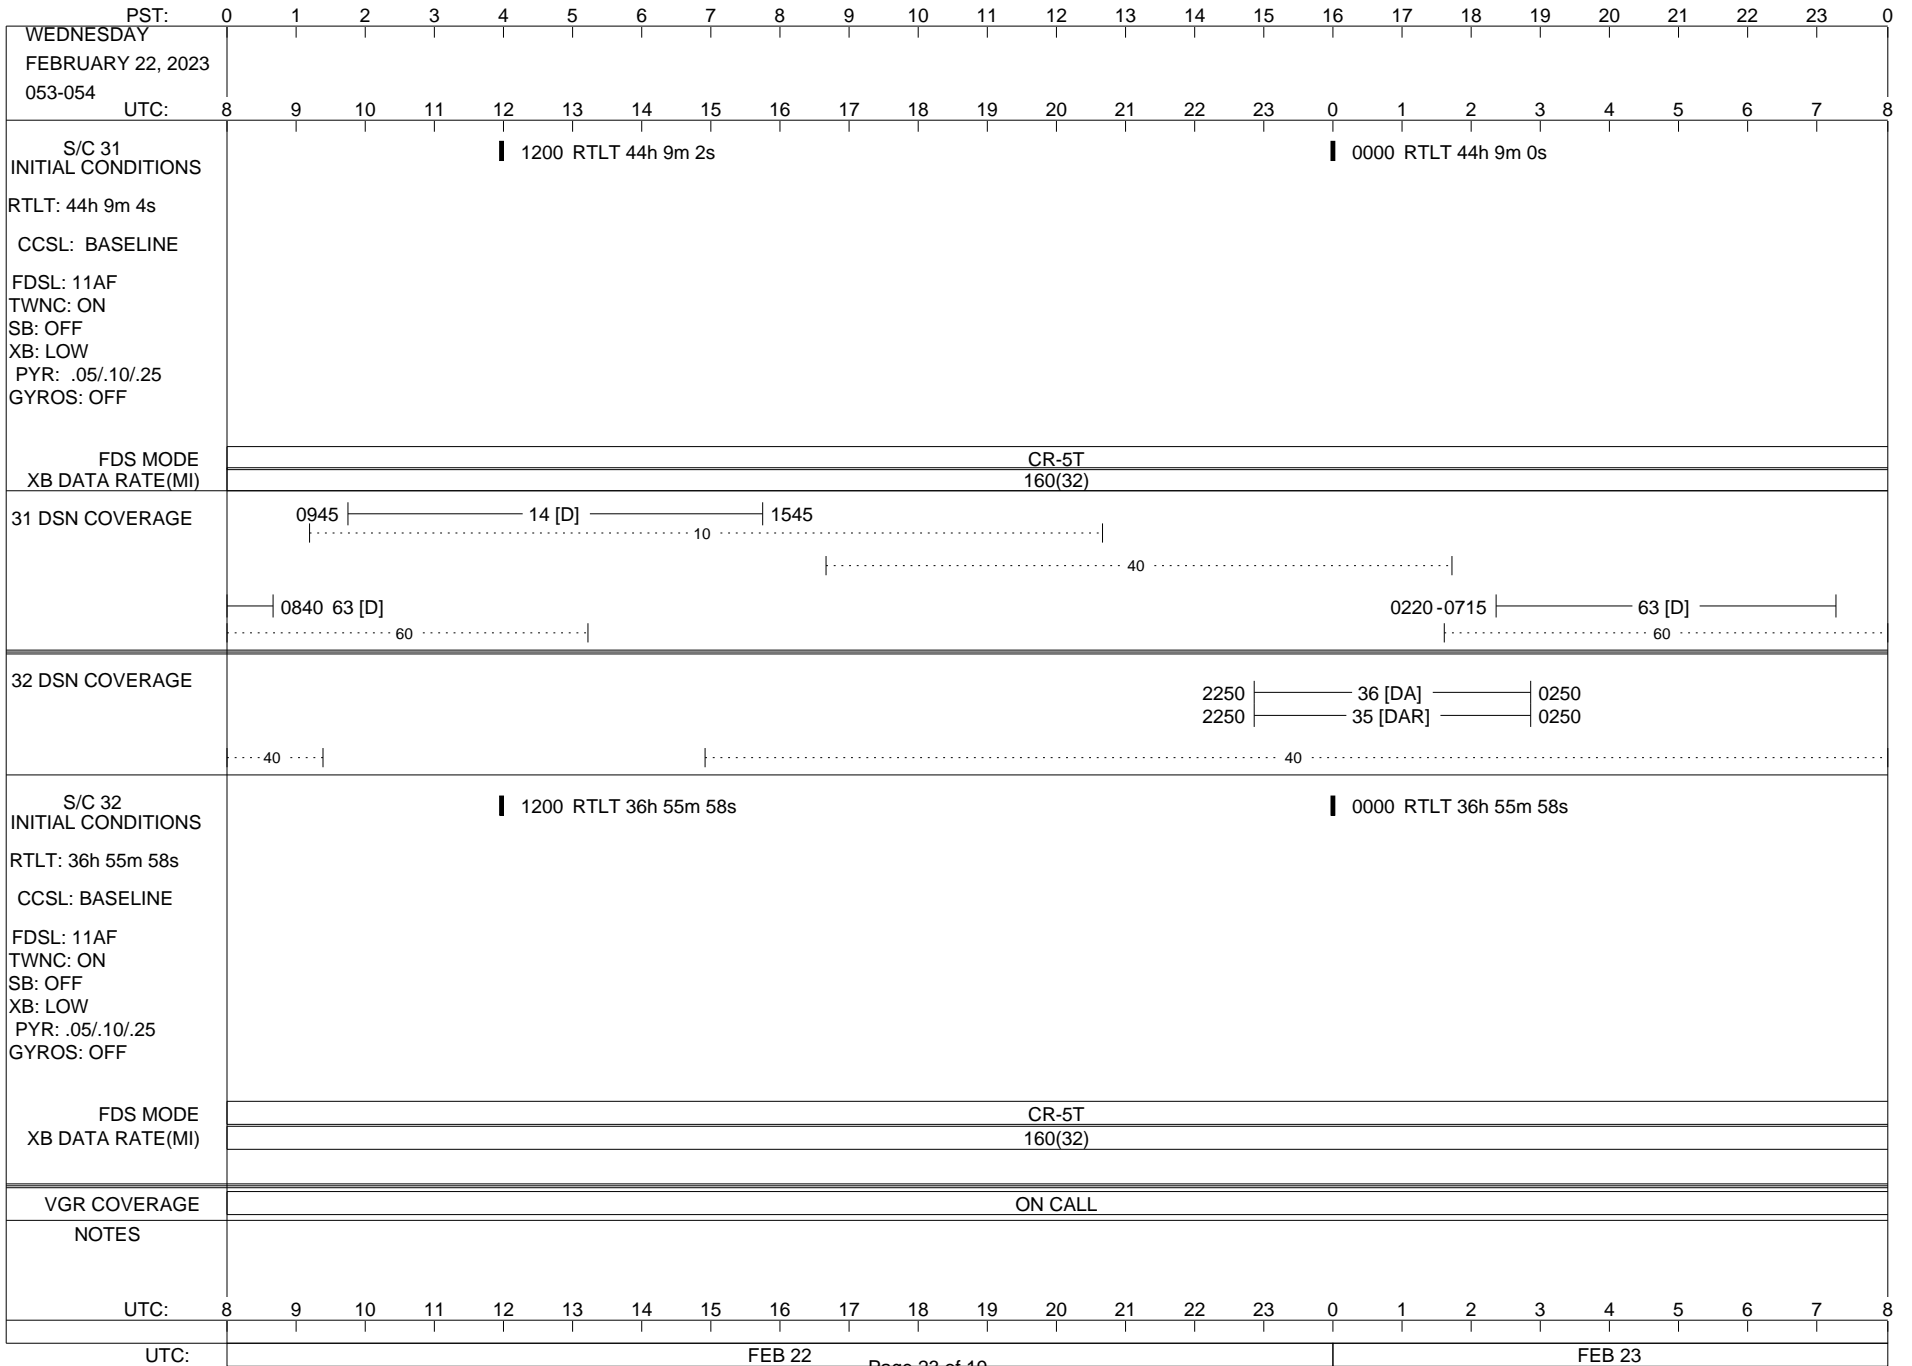

ISSUE DATE: 03/01/23 07:47