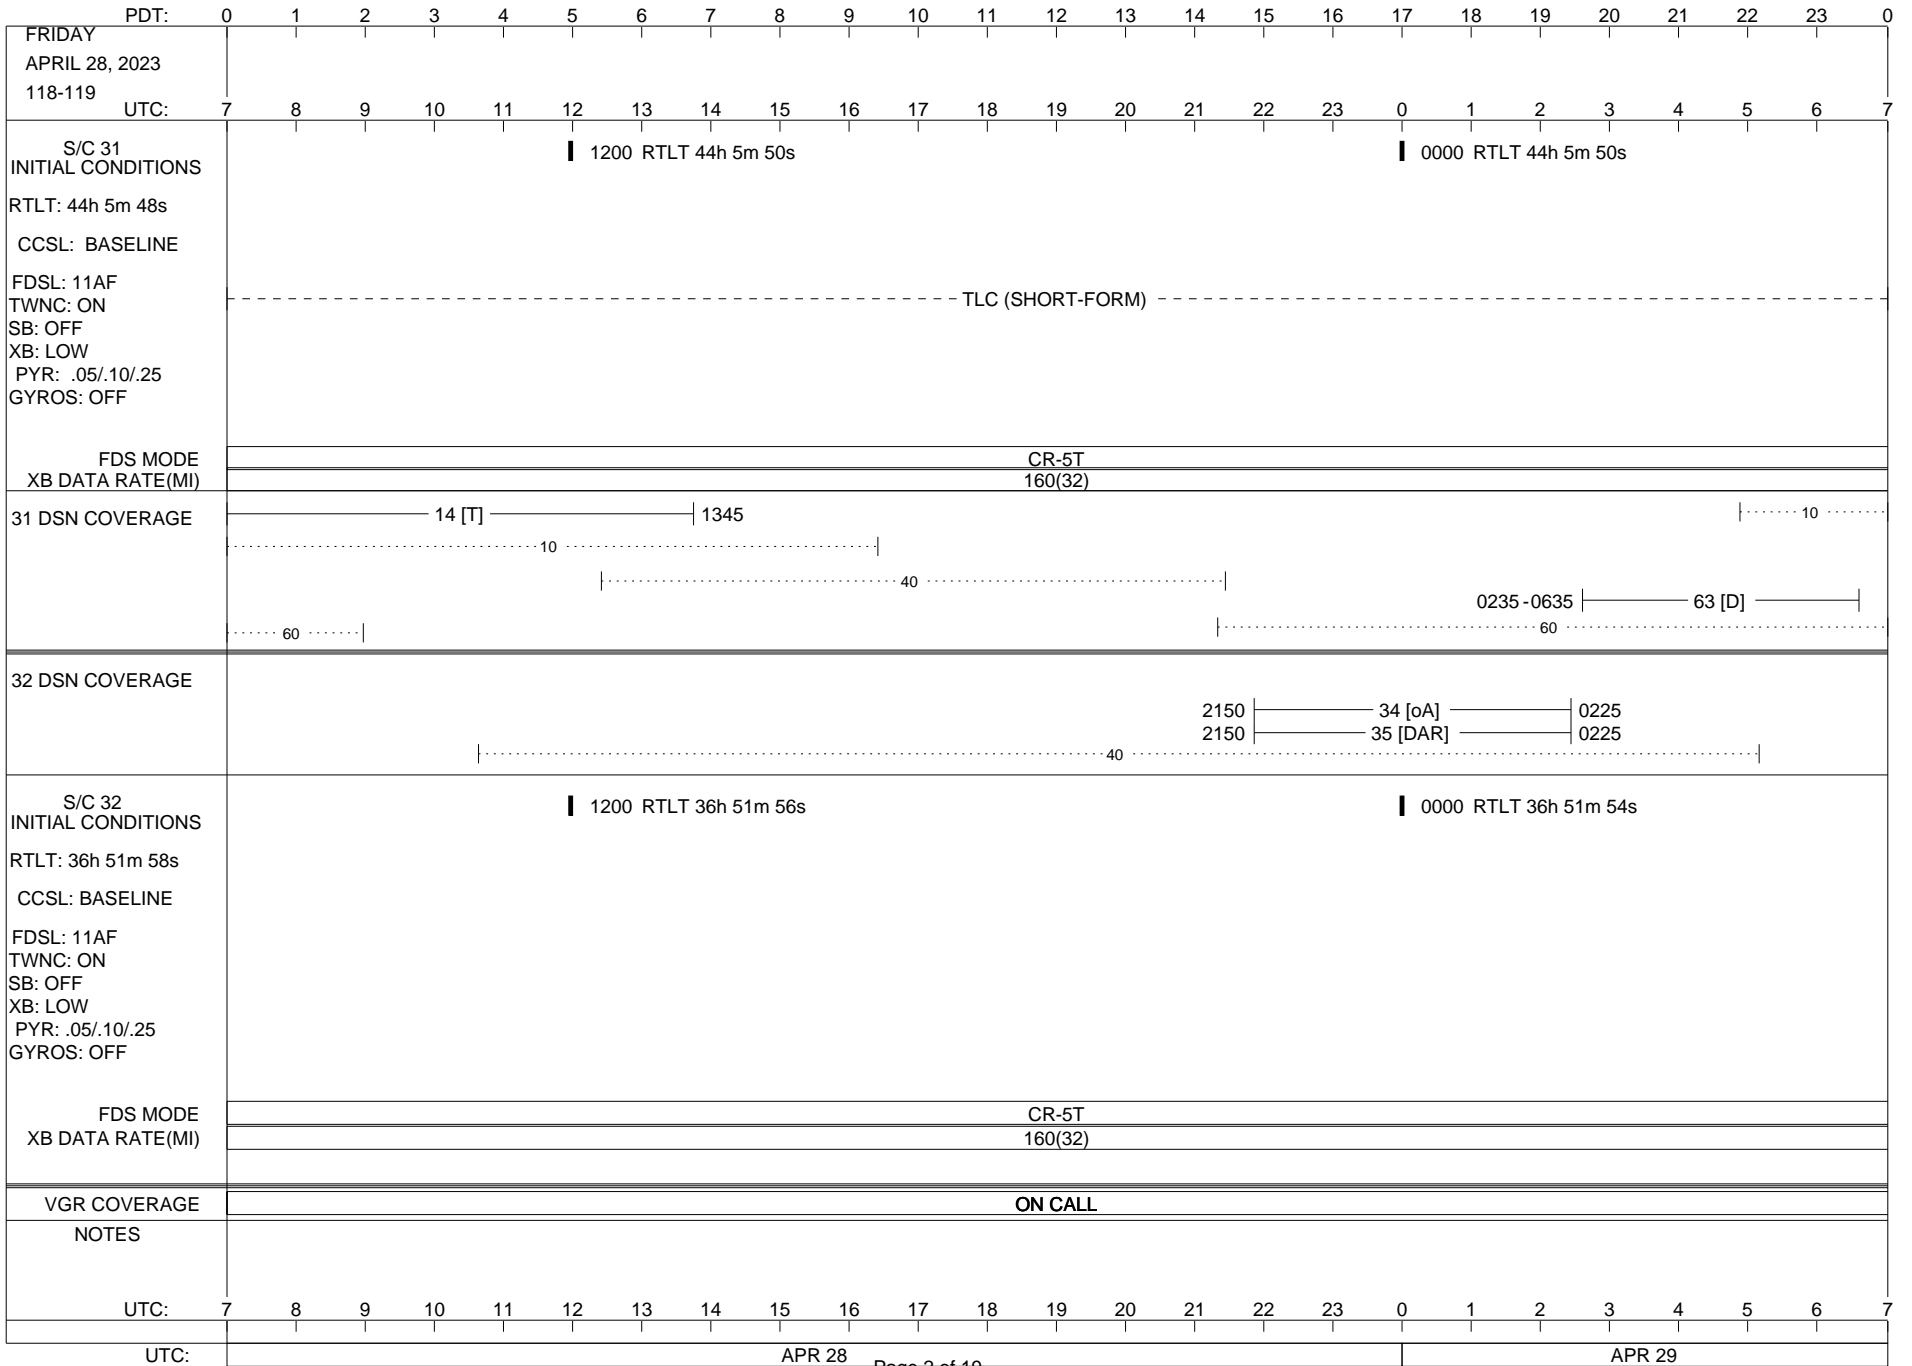

ISSUE DATE: 04/26/23 10:50