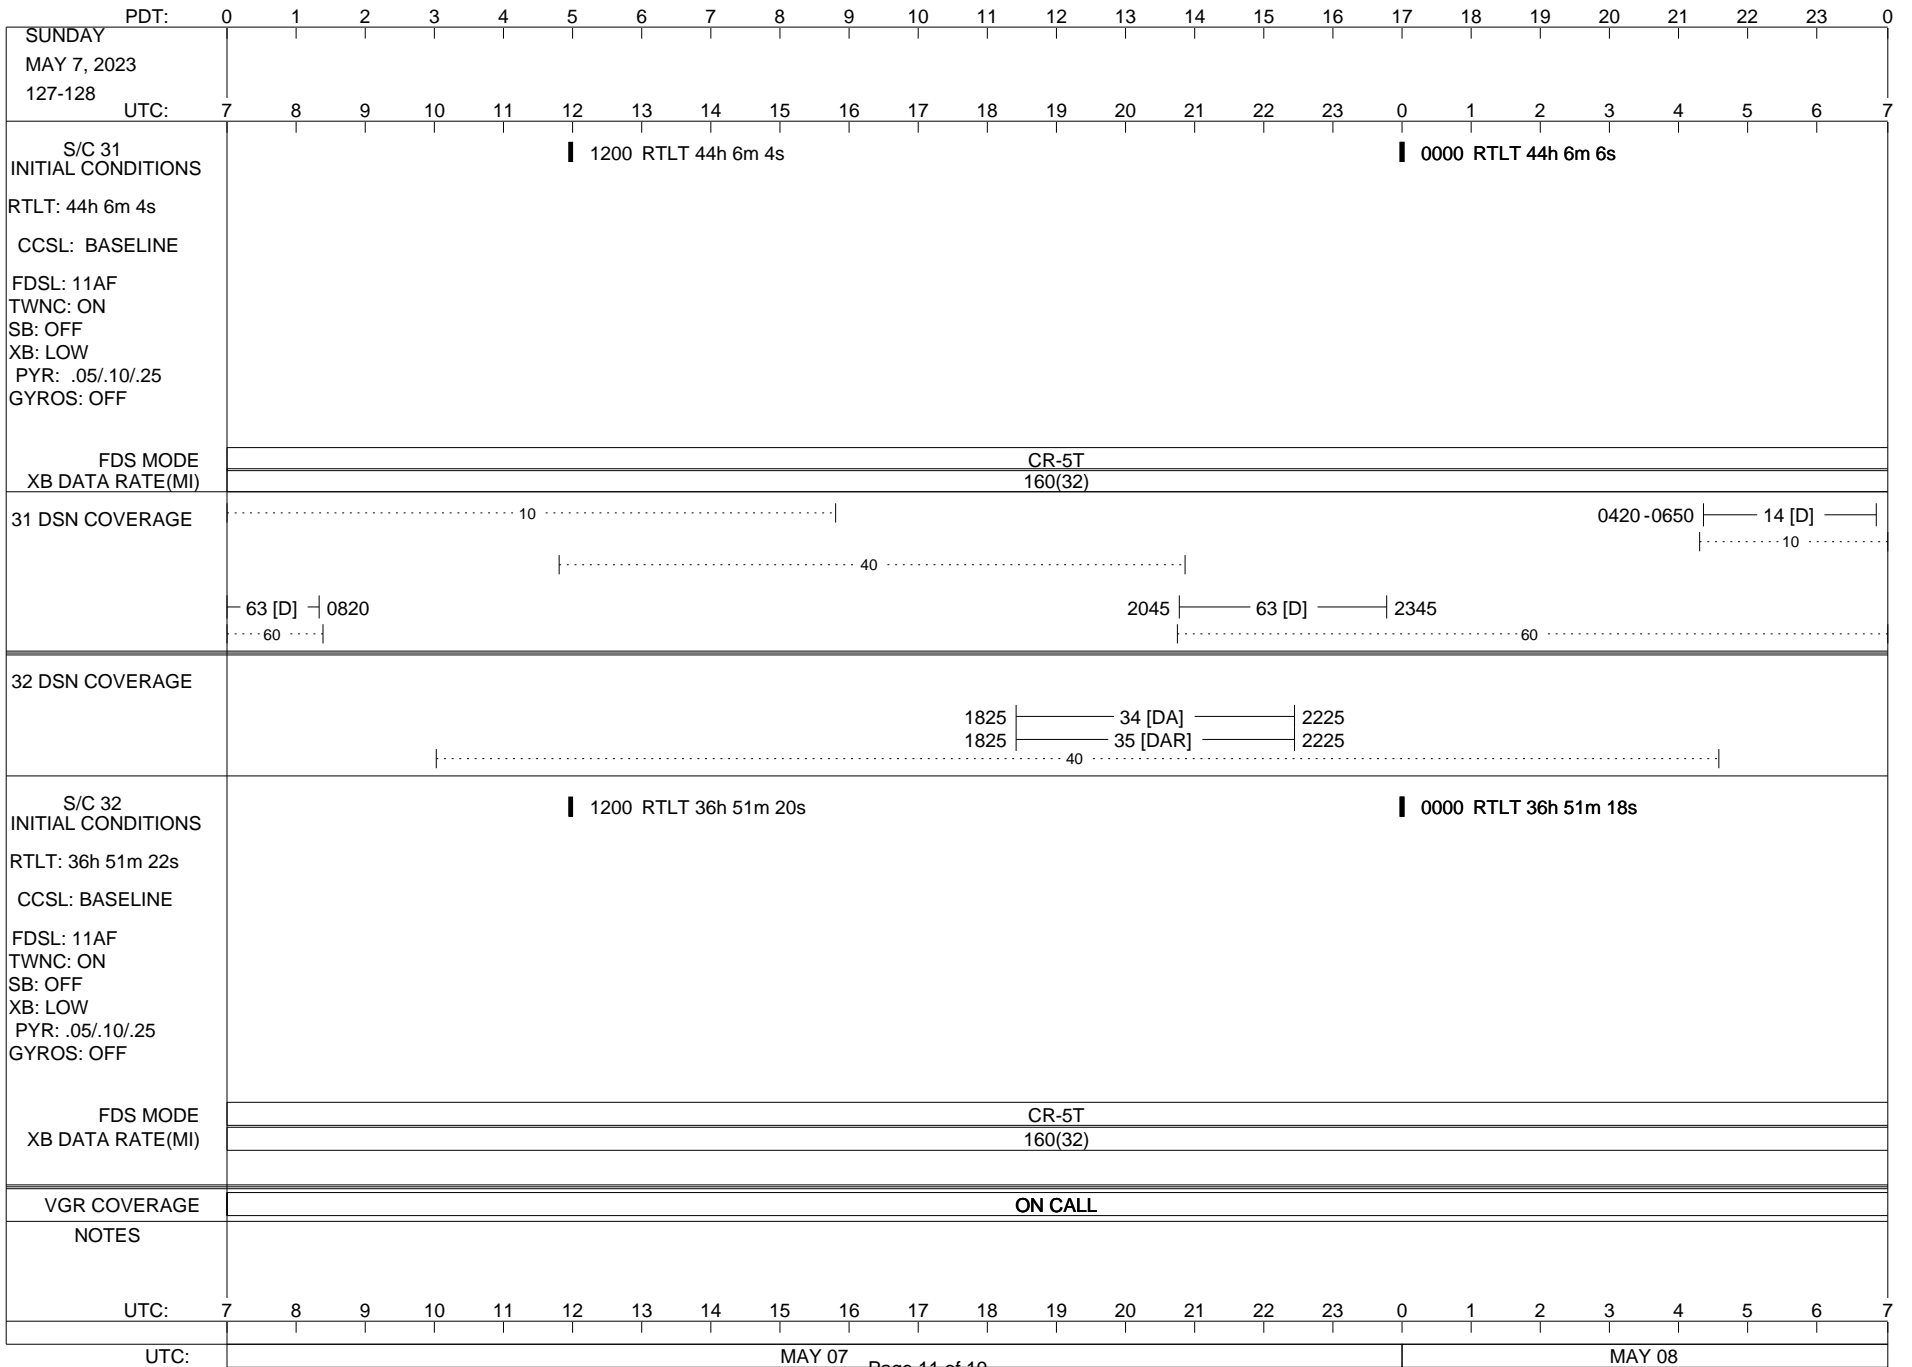

ISSUE DATE: 04/26/23 10:50