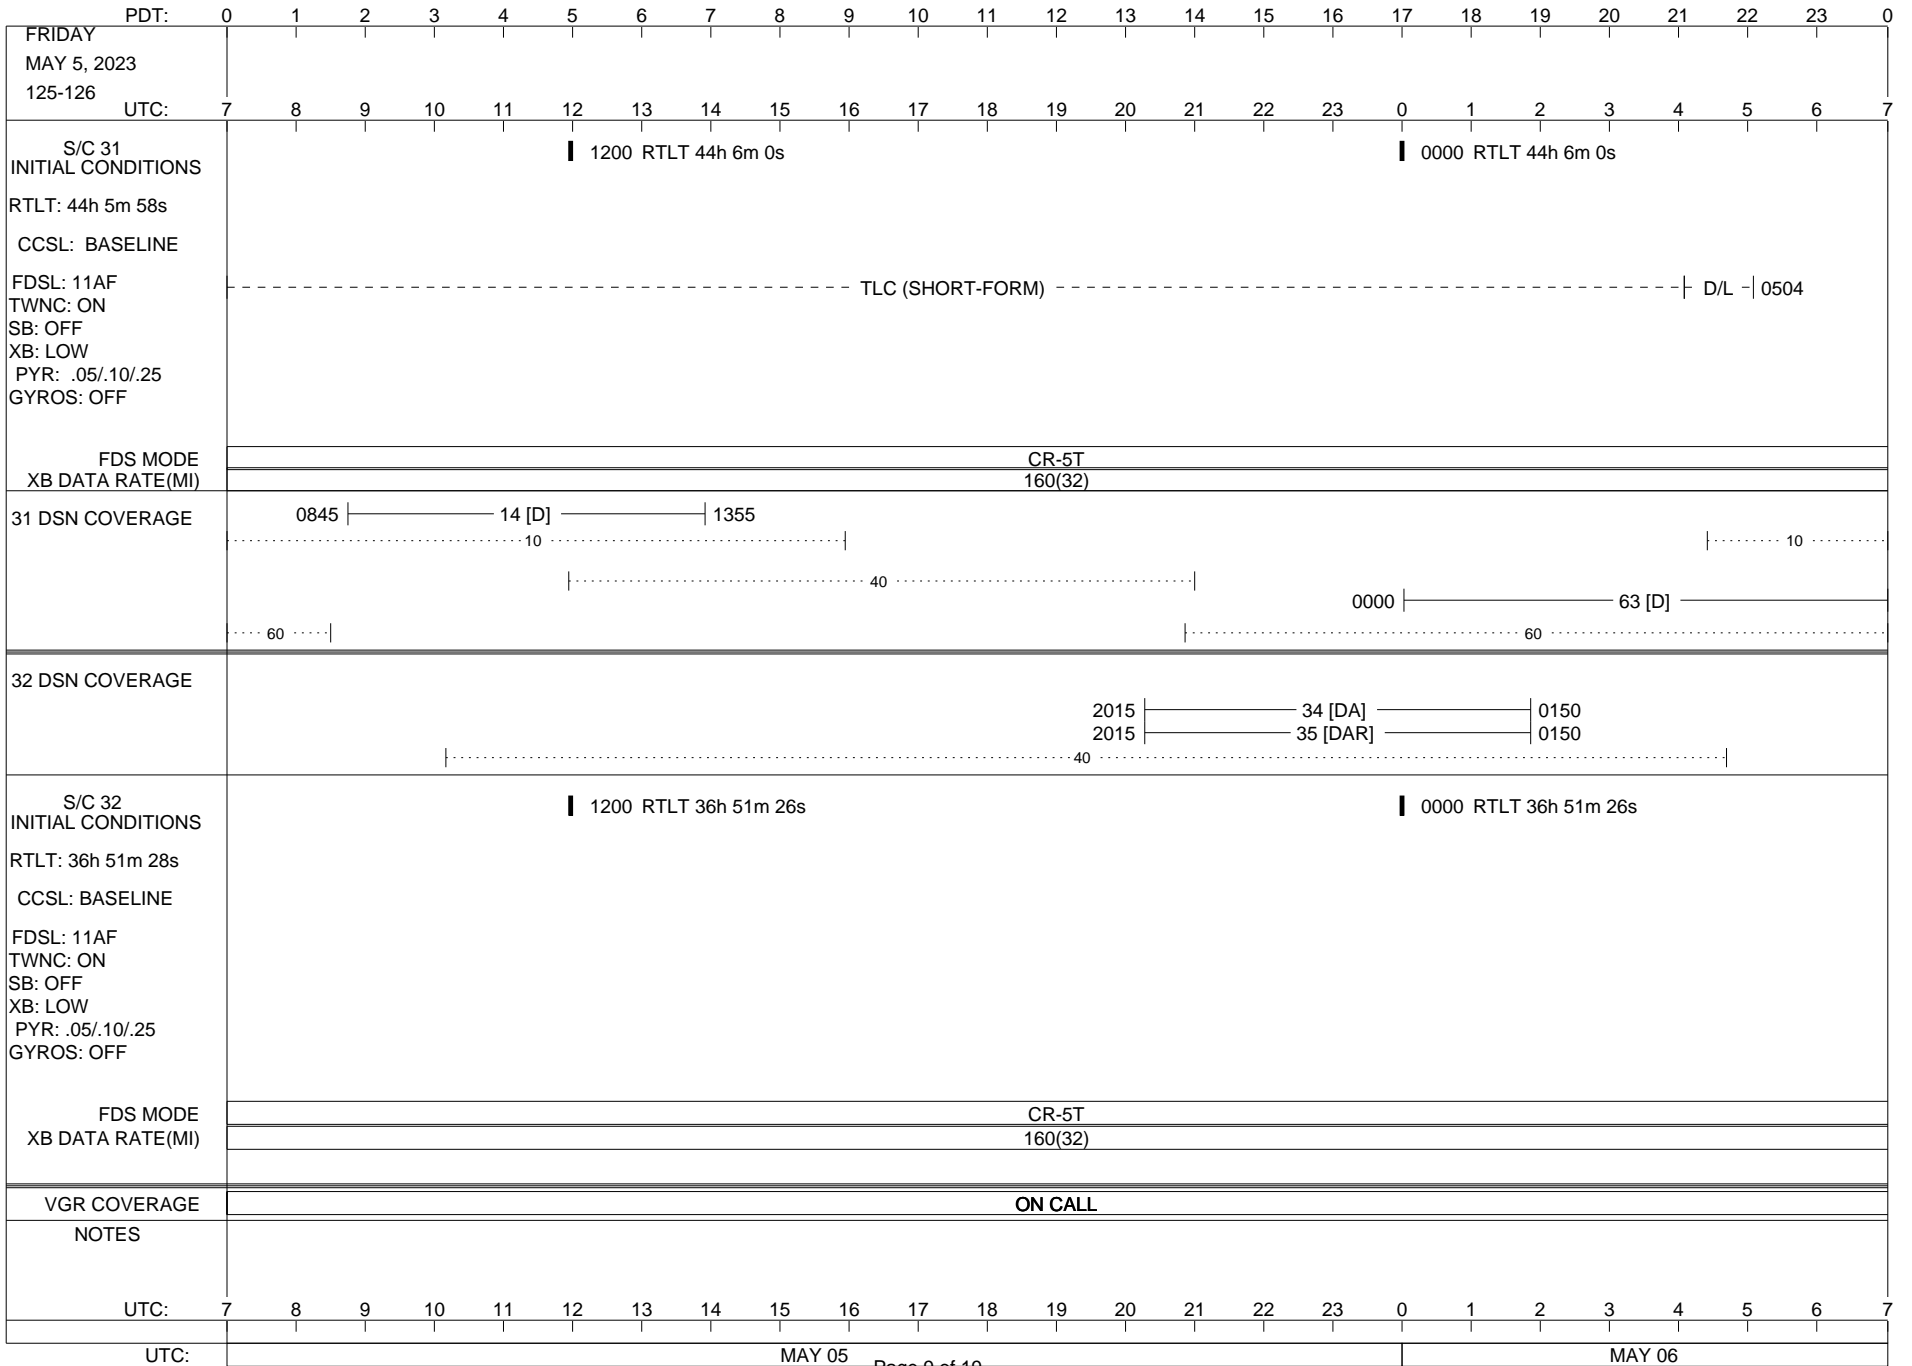

ISSUE DATE: 04/26/23 10:50