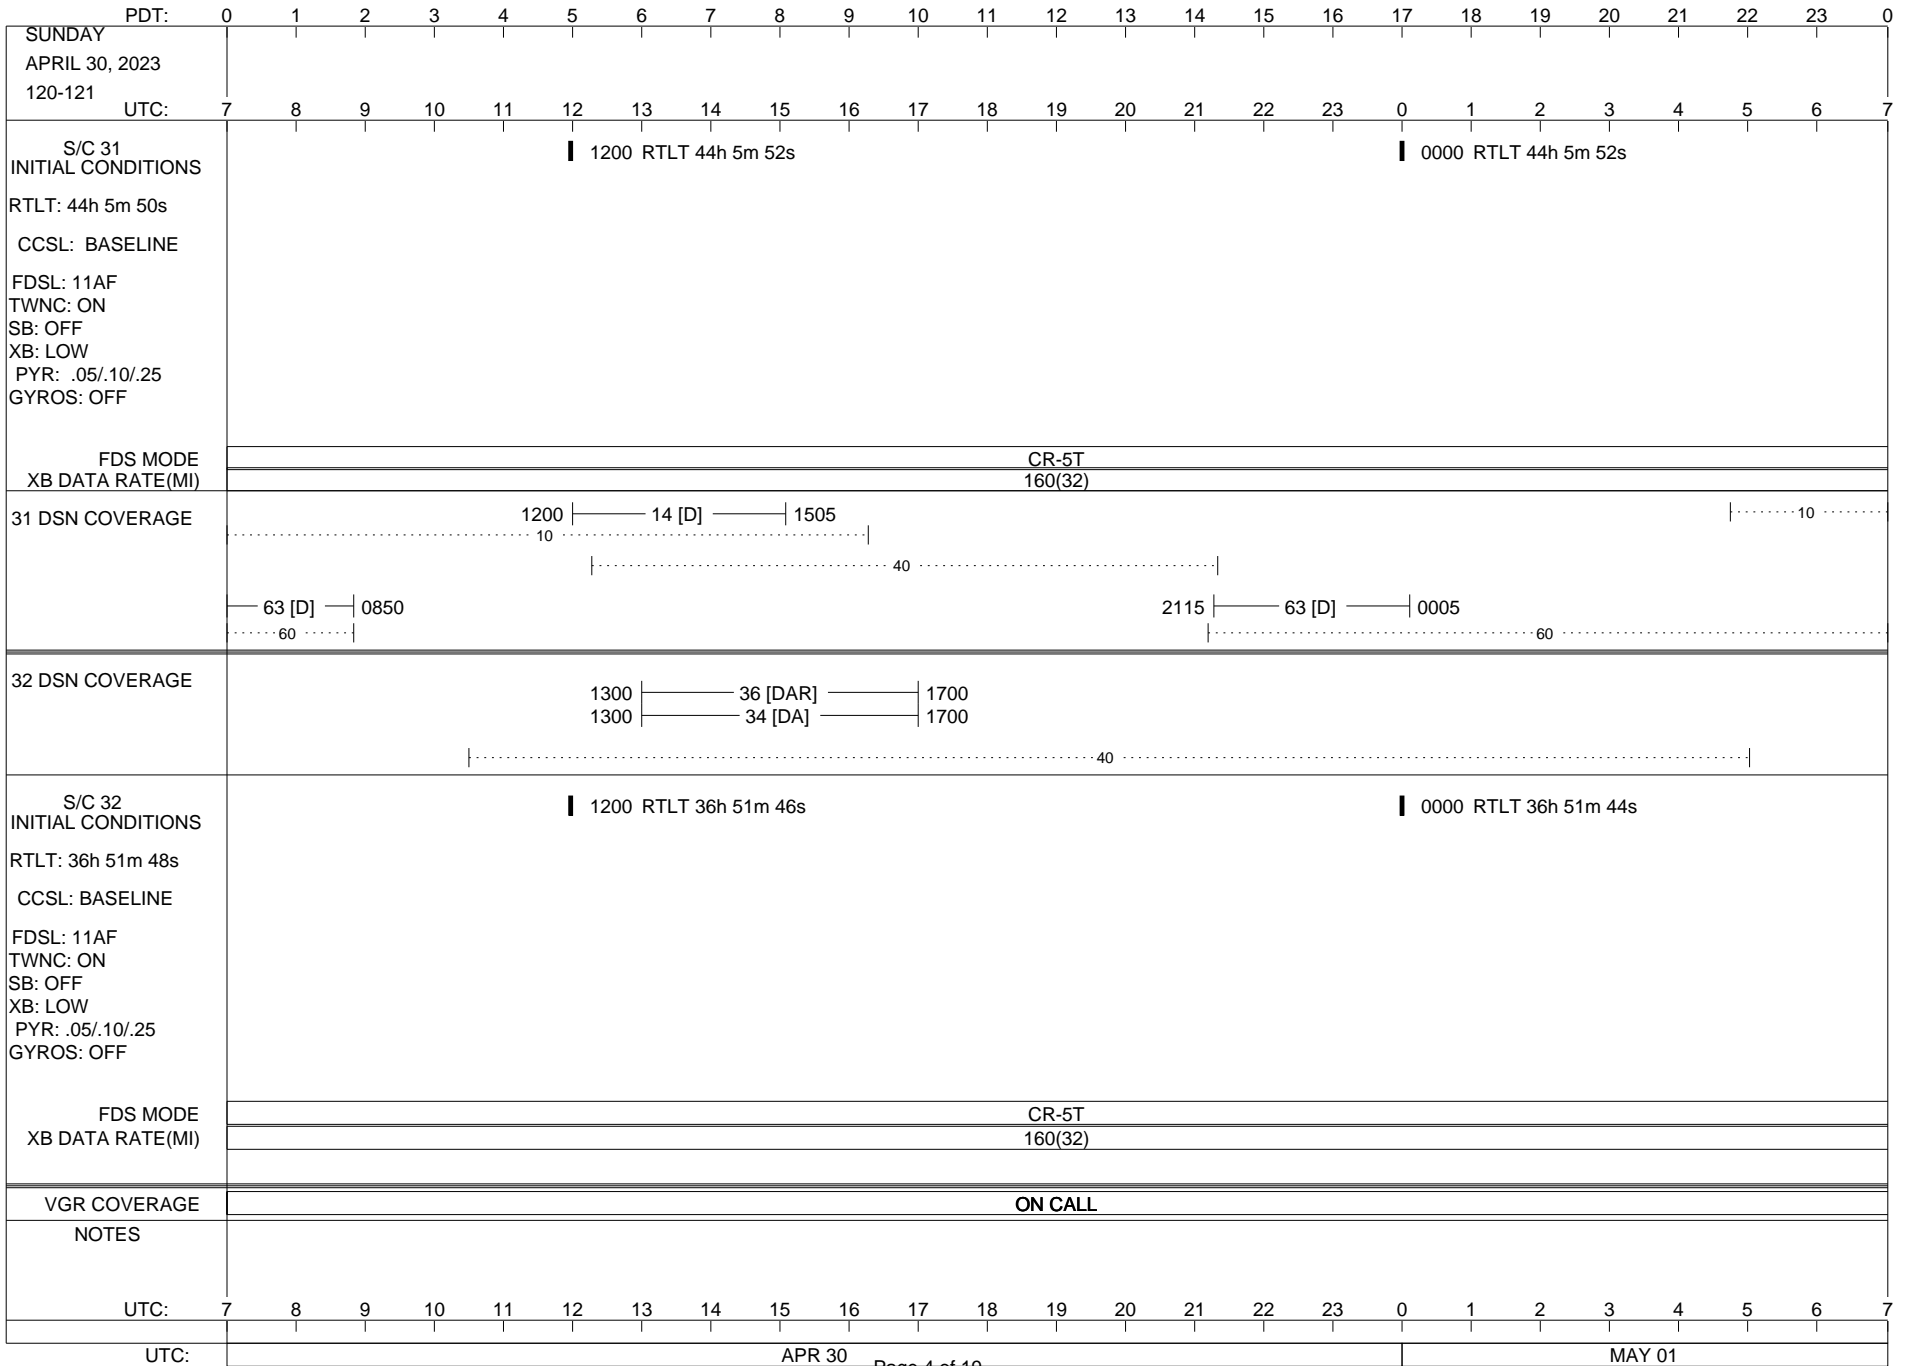

ISSUE DATE: 04/26/23 10:50