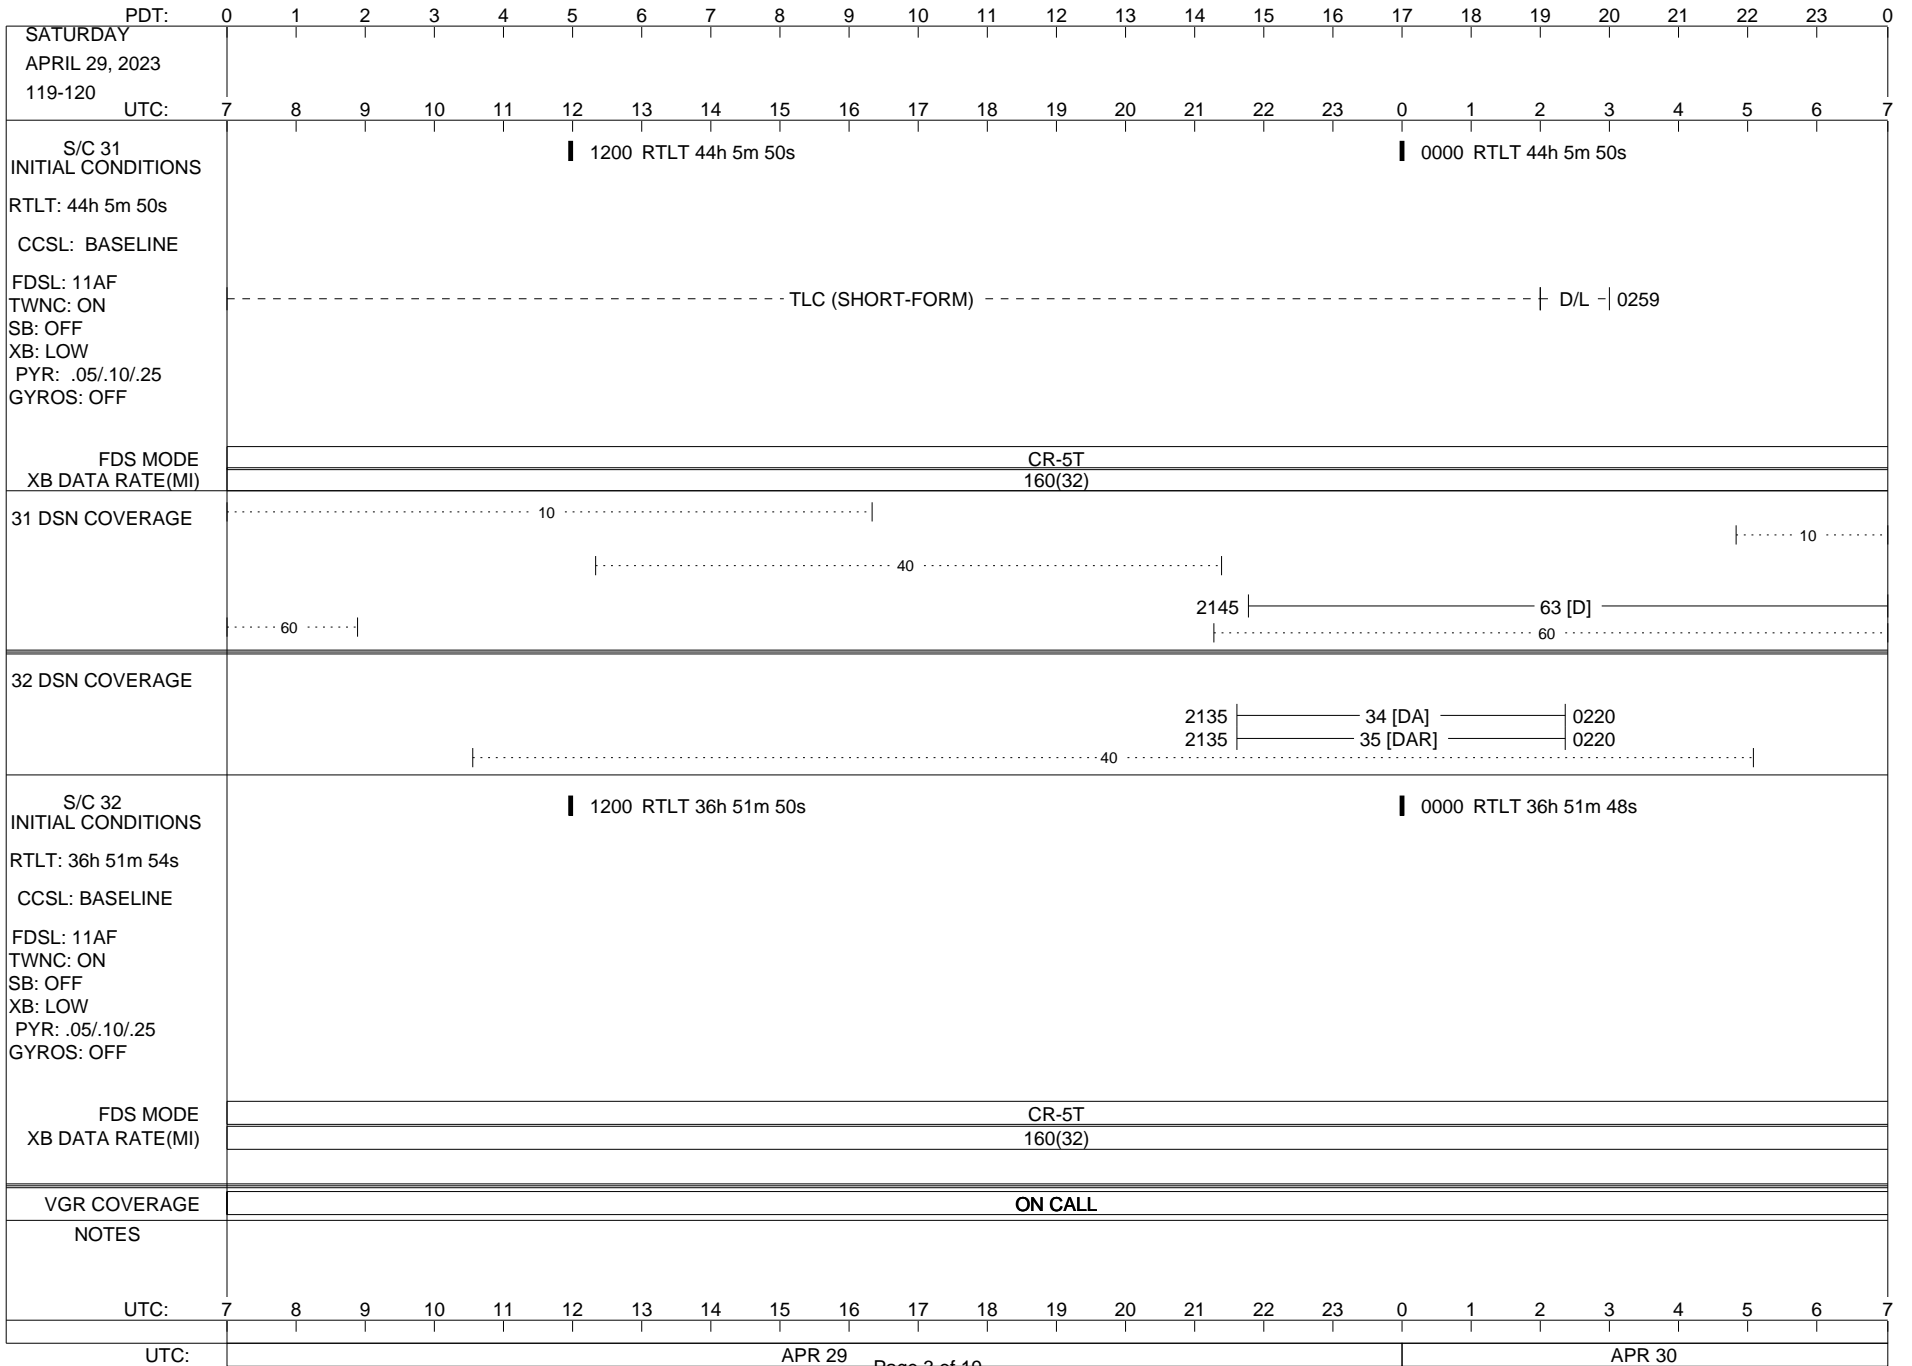

ISSUE DATE: 04/26/23 10:50