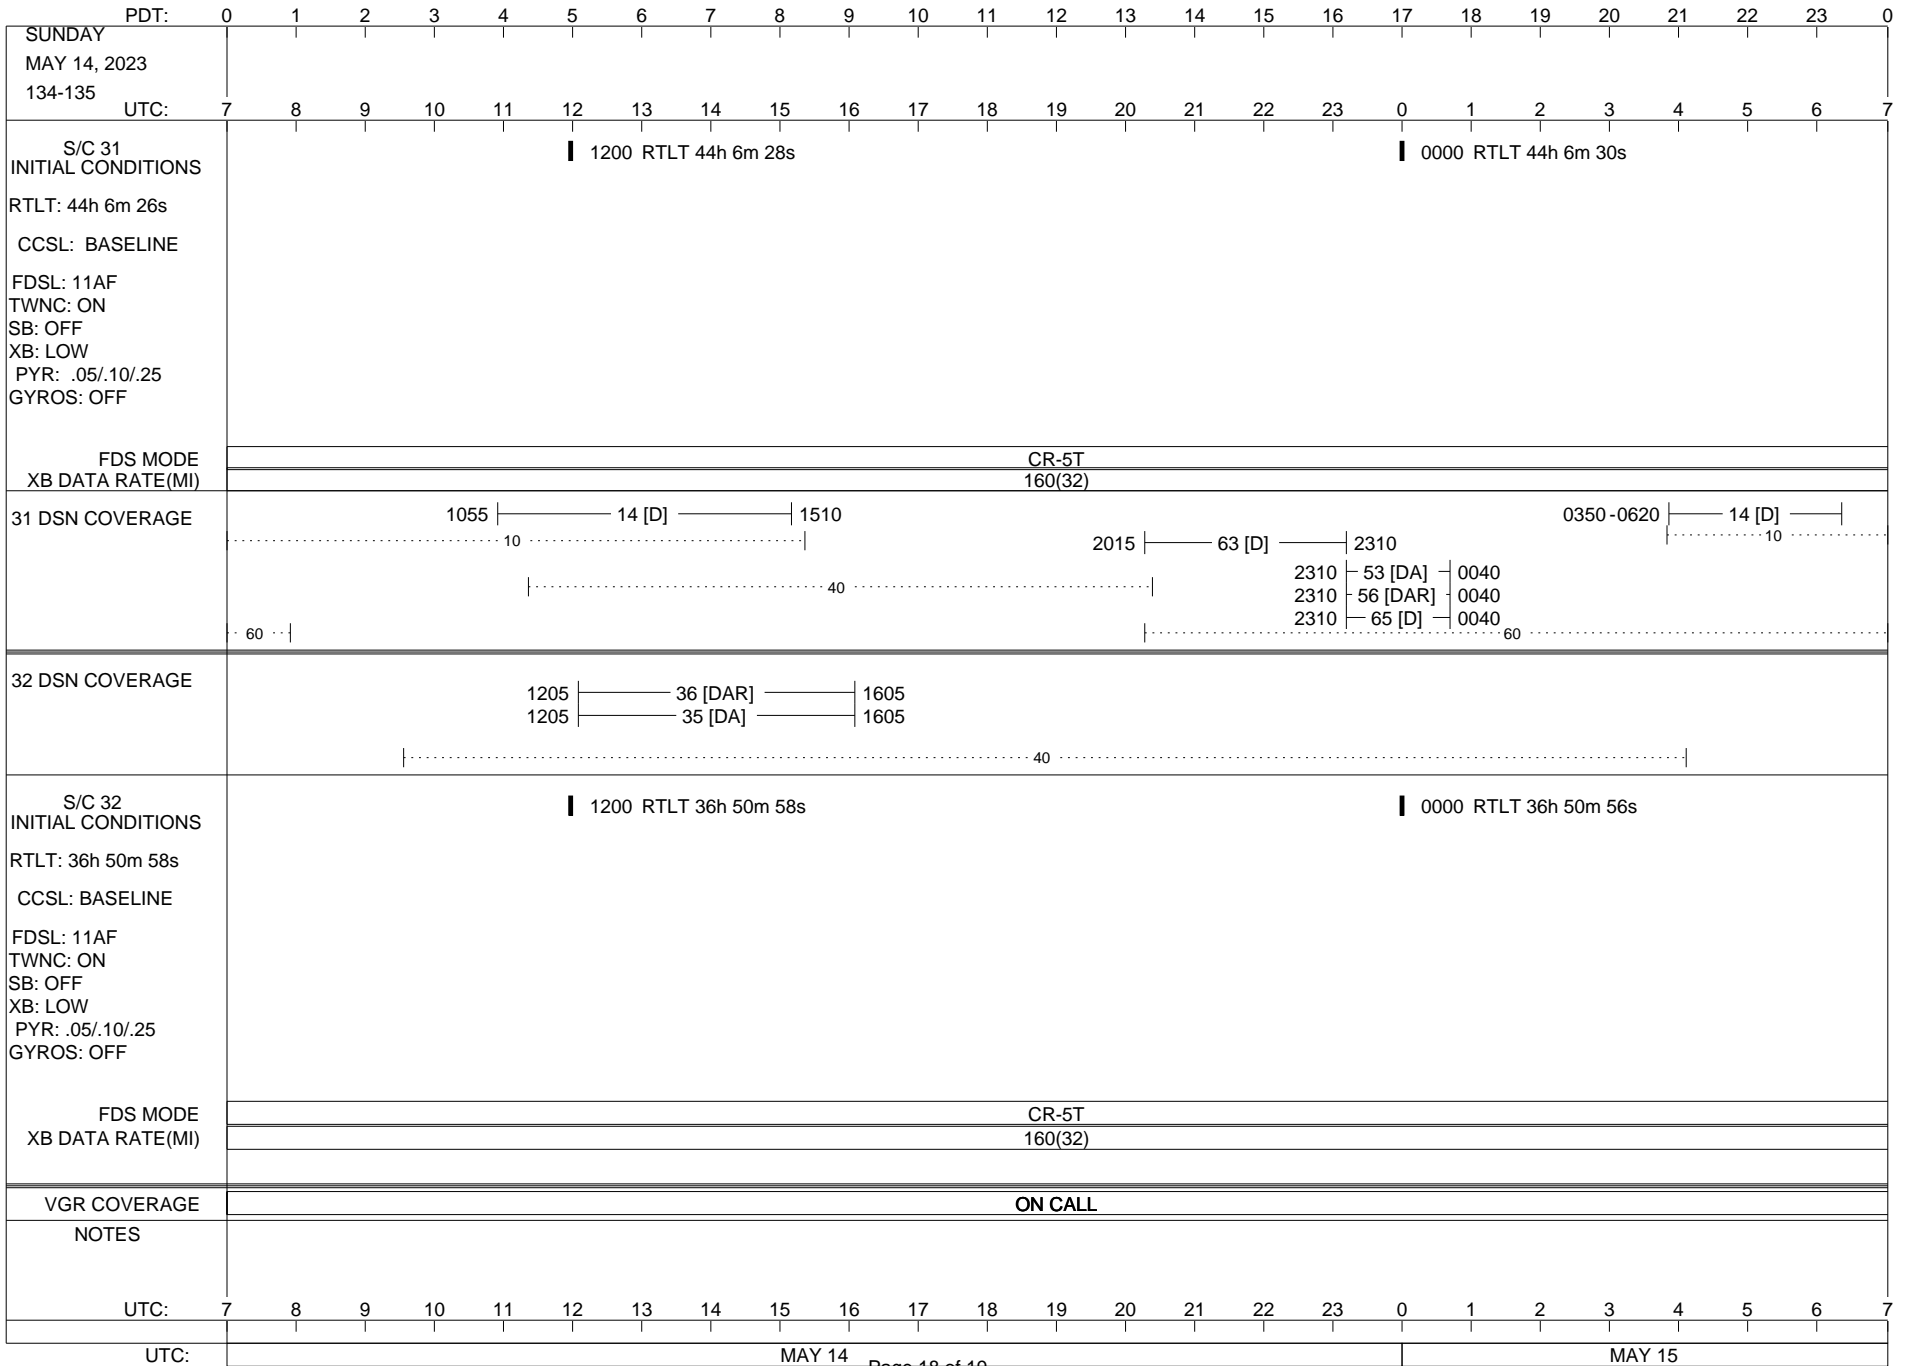

ISSUE DATE: 04/26/23 10:50