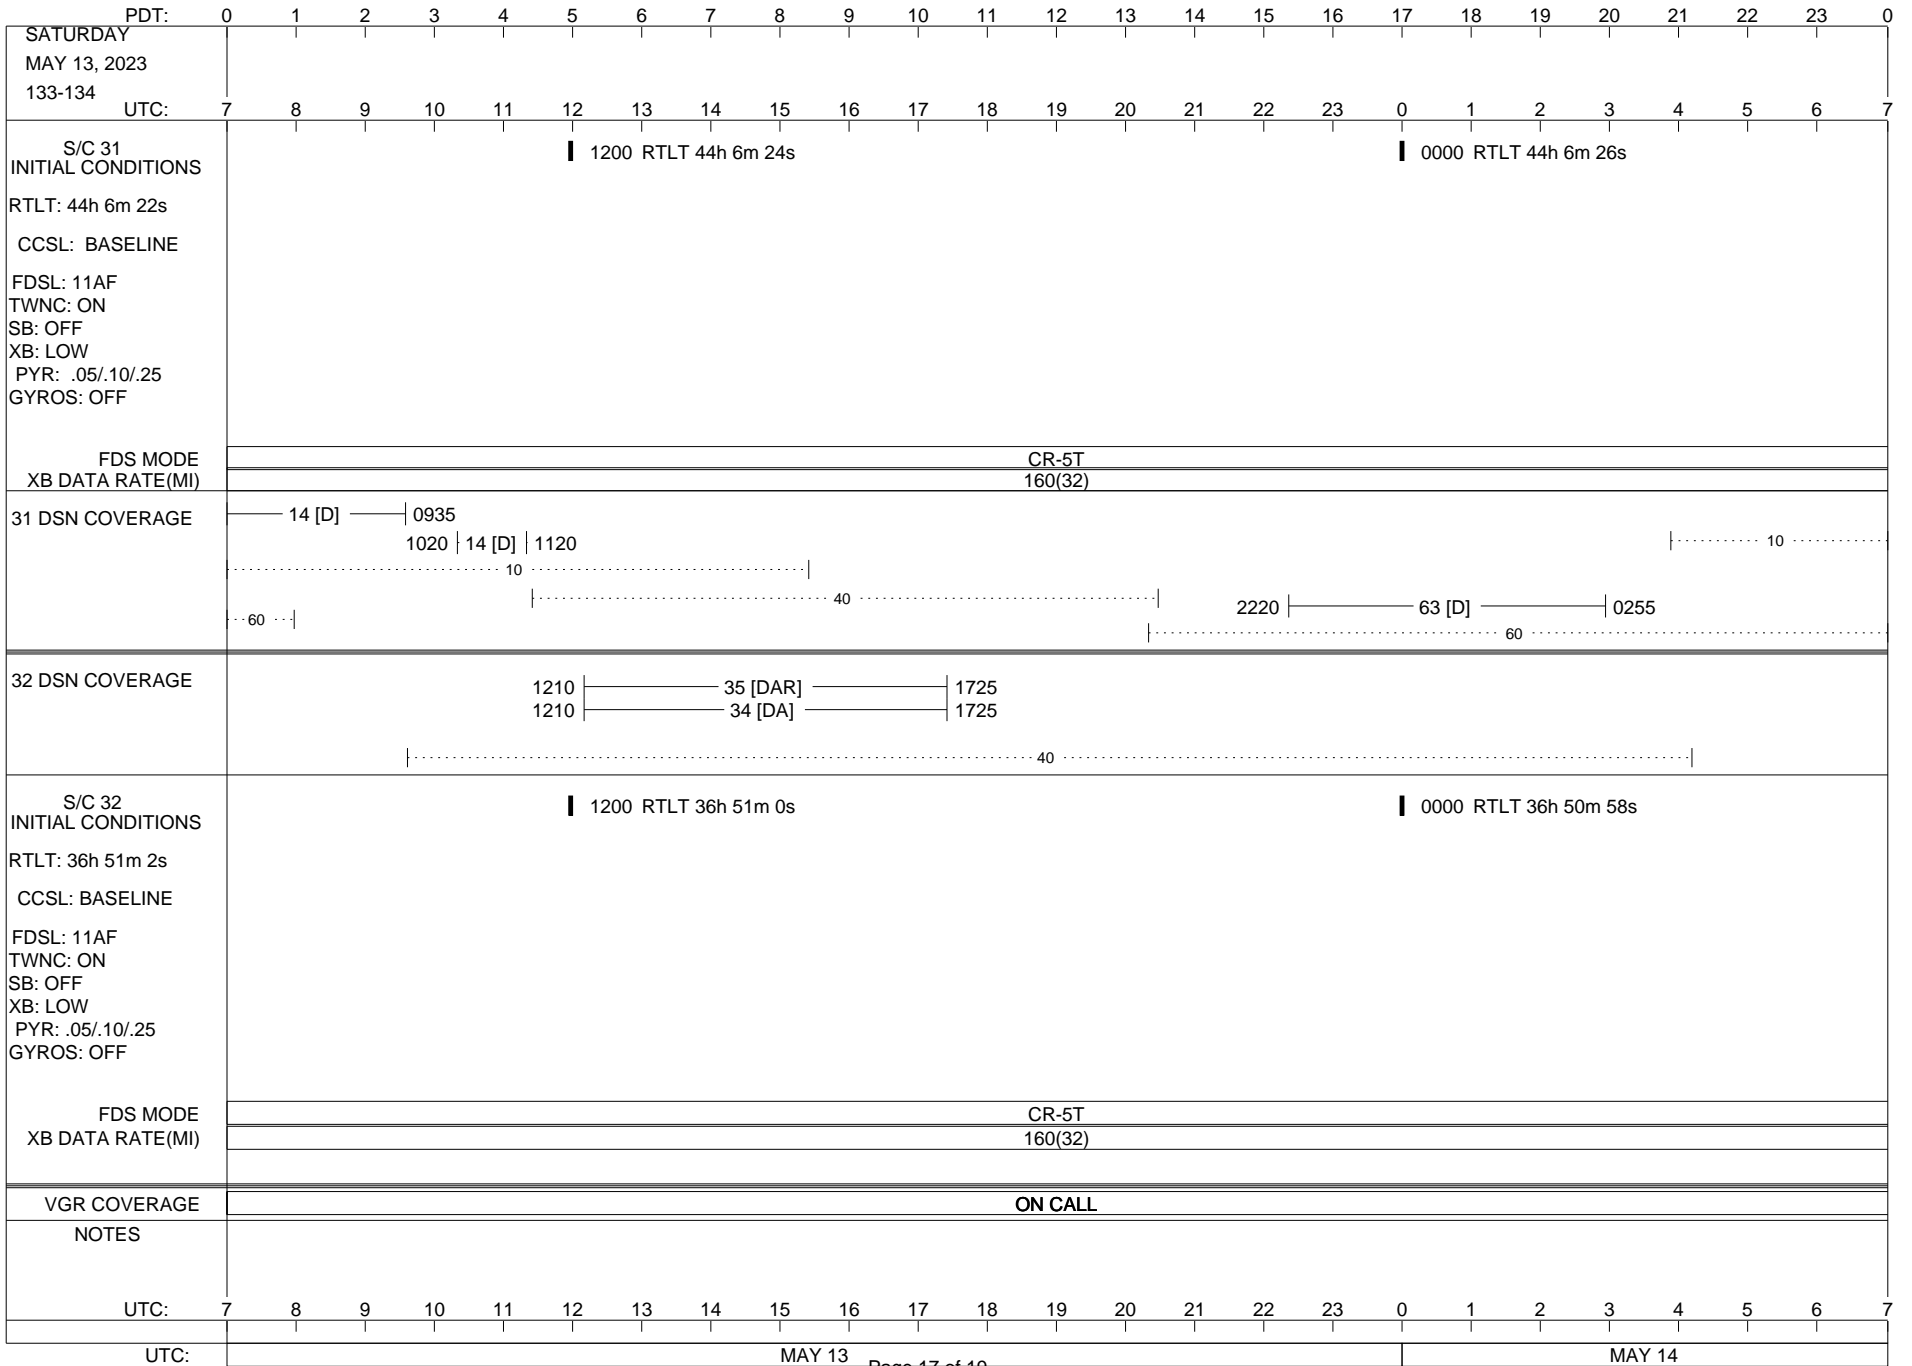

ISSUE DATE: 04/26/23 10:50