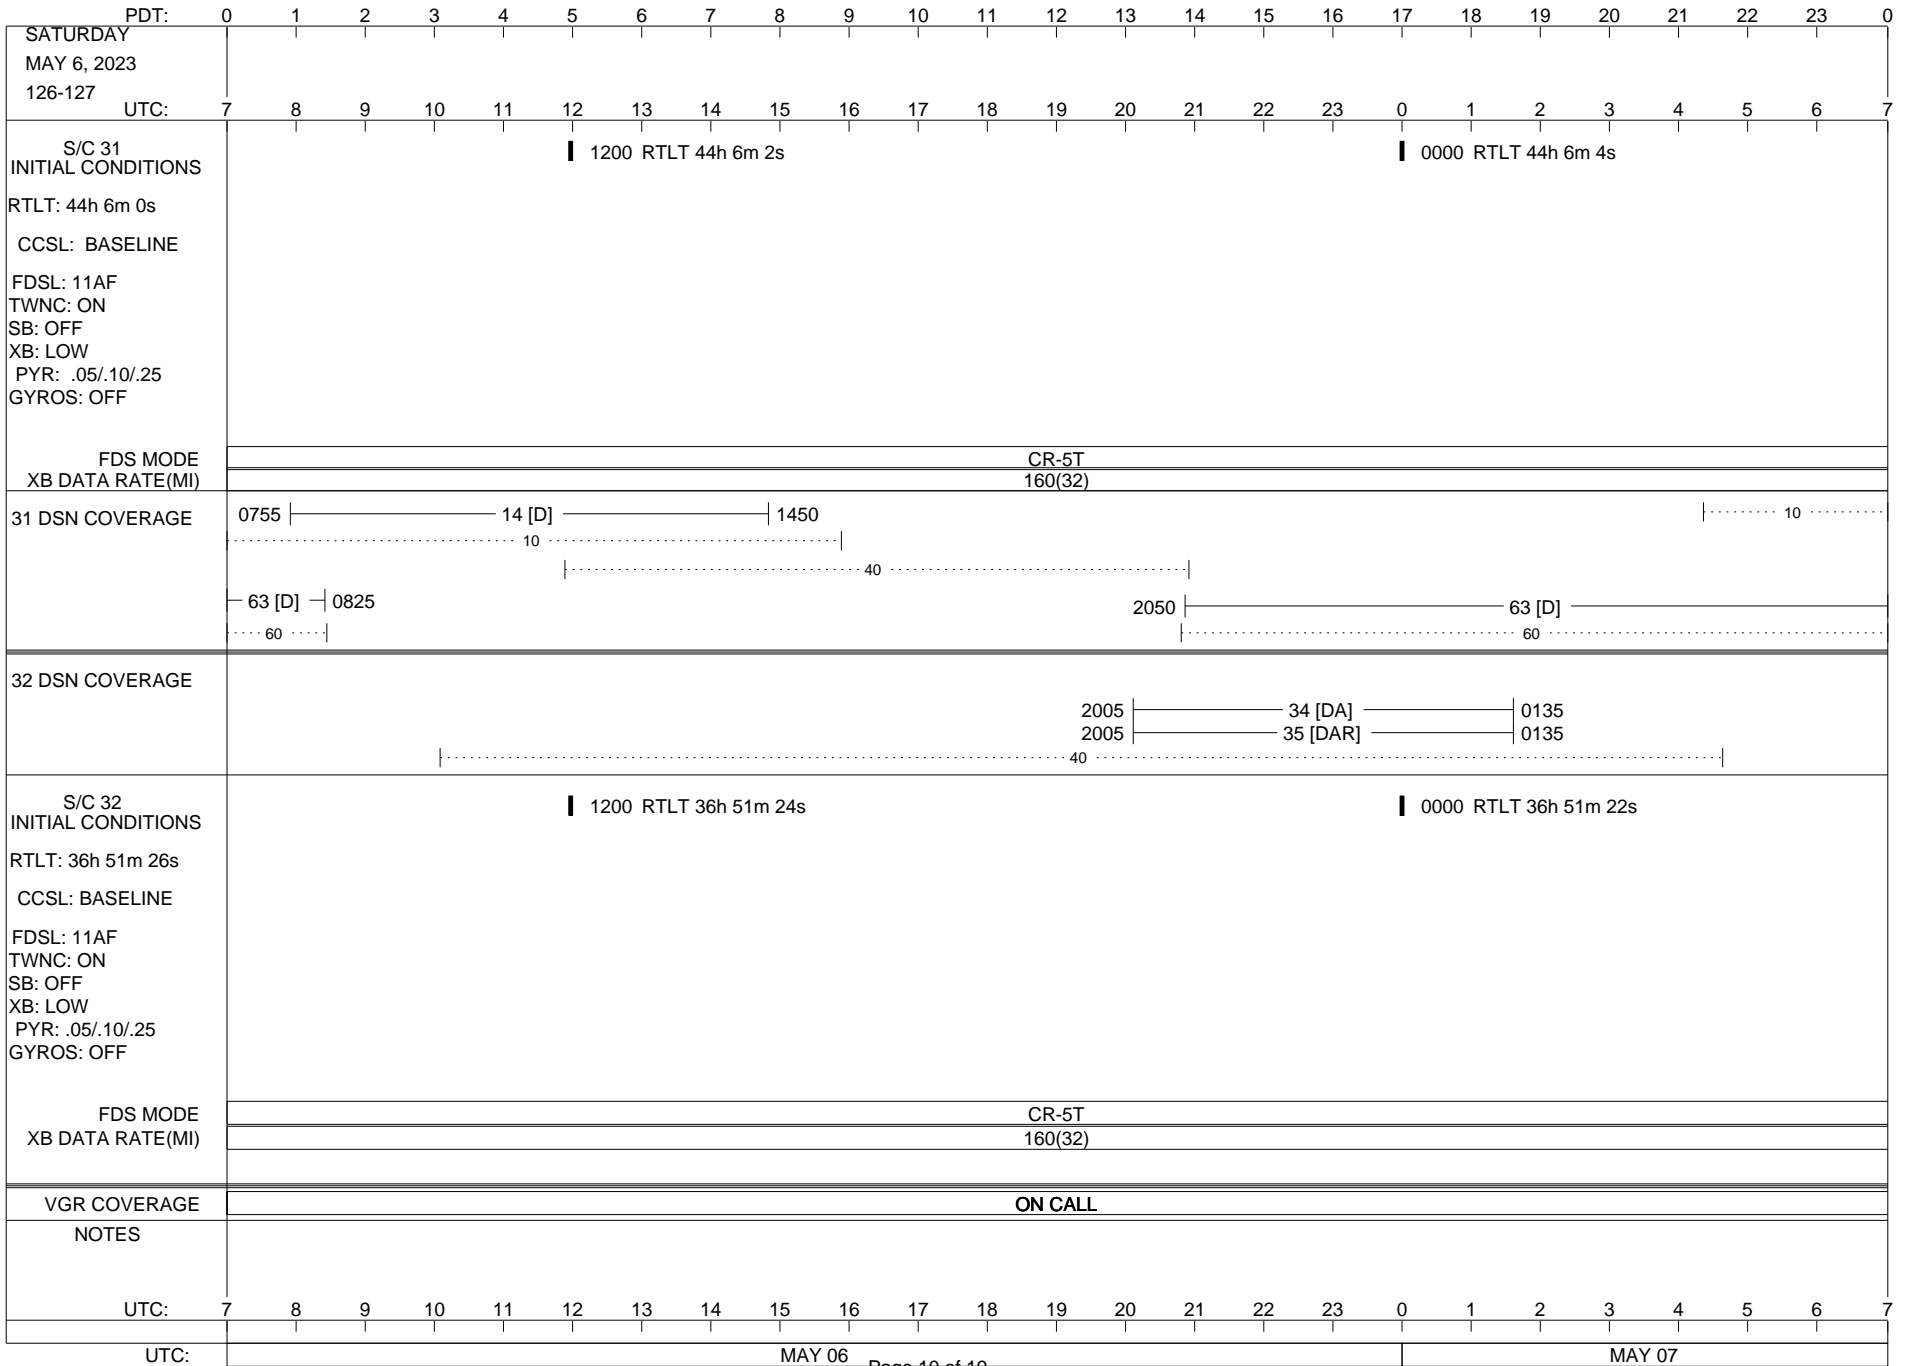

ISSUE DATE: 04/26/23 10:50