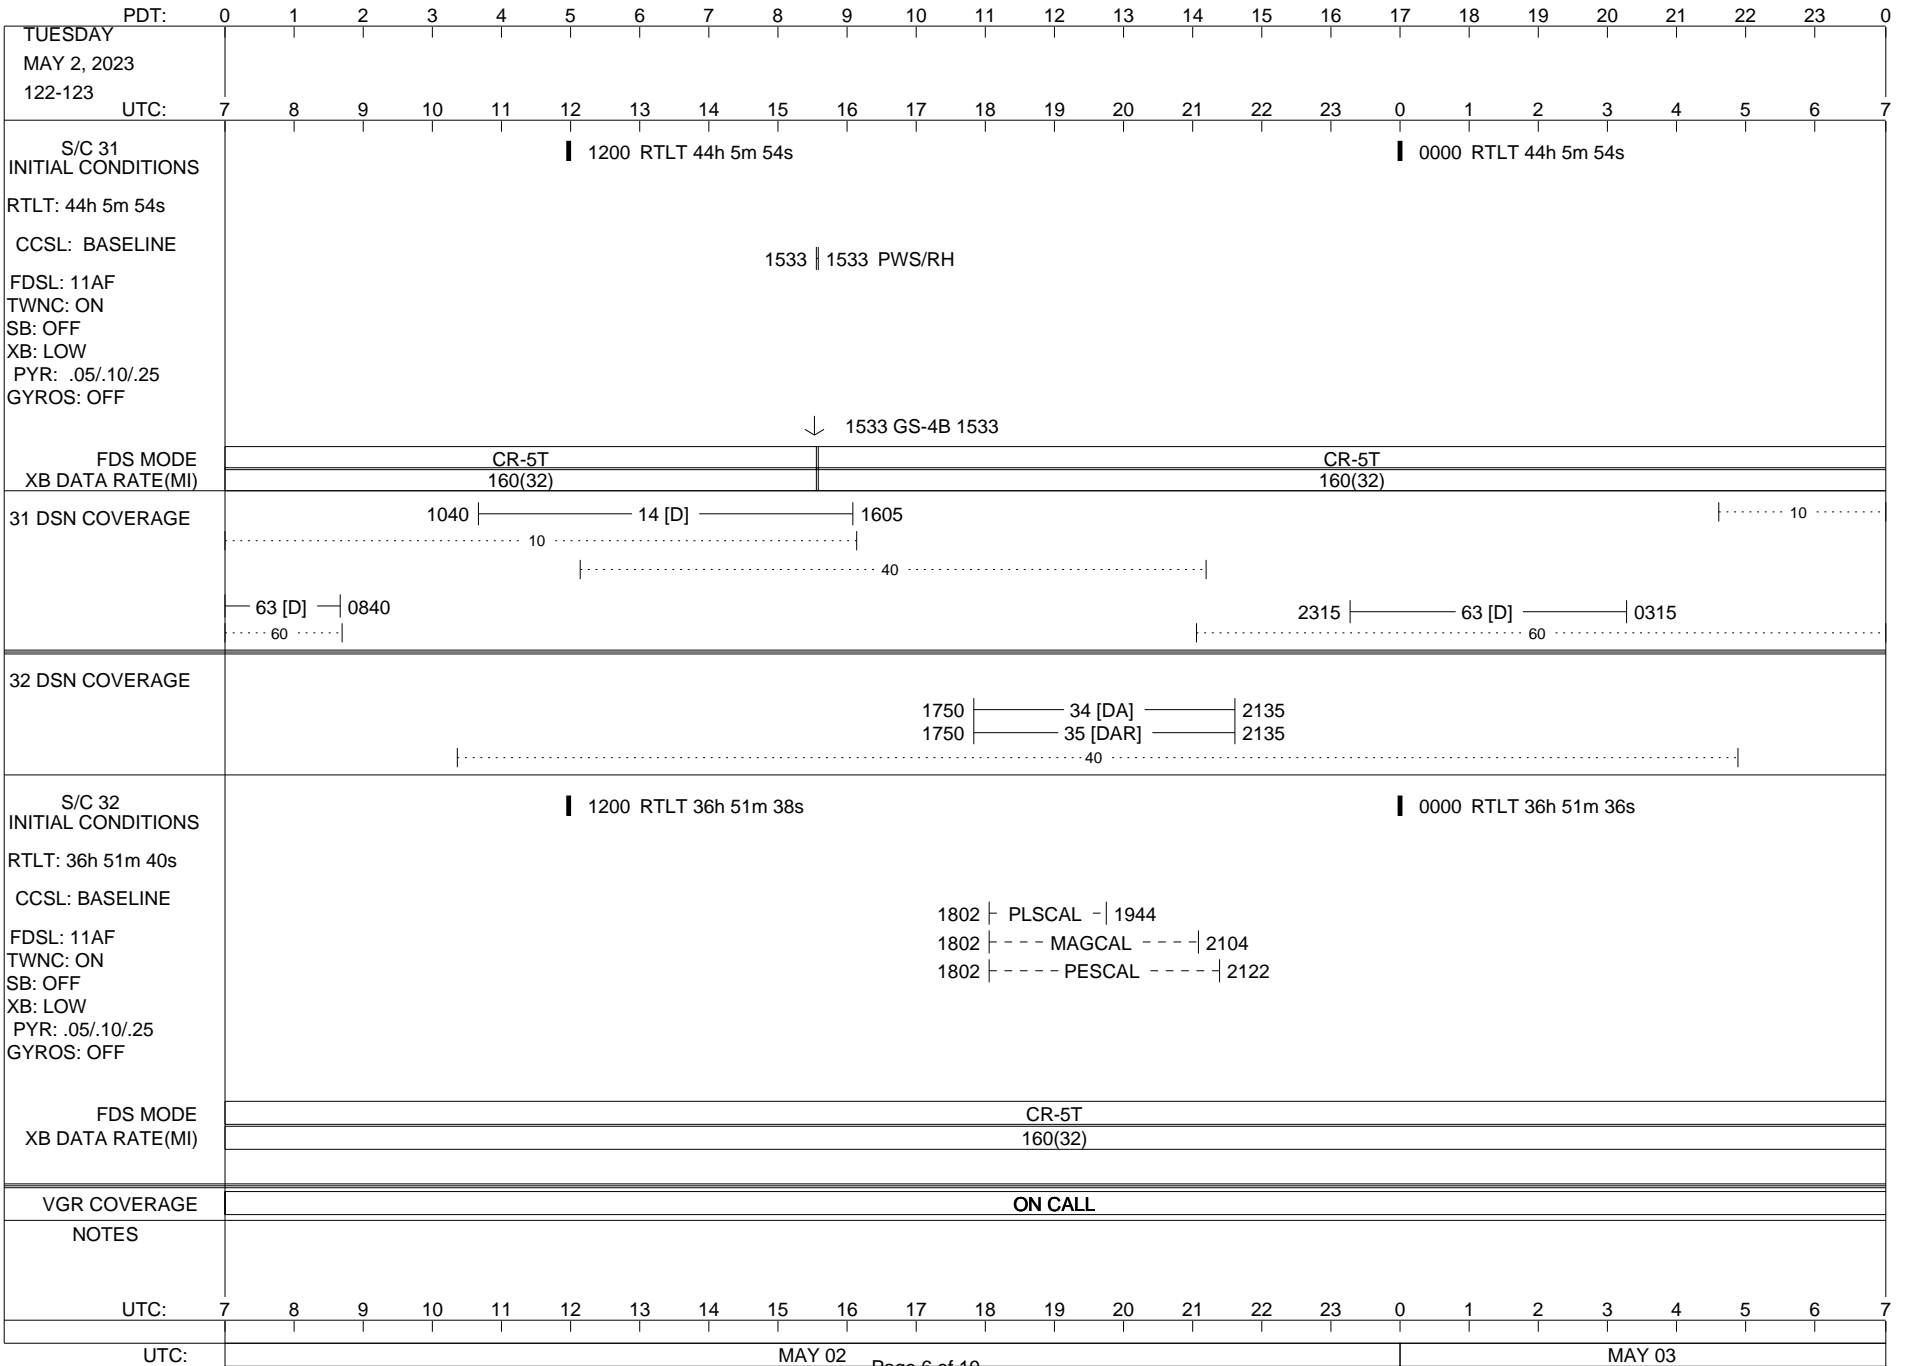

ISSUE DATE: 04/26/23 10:50