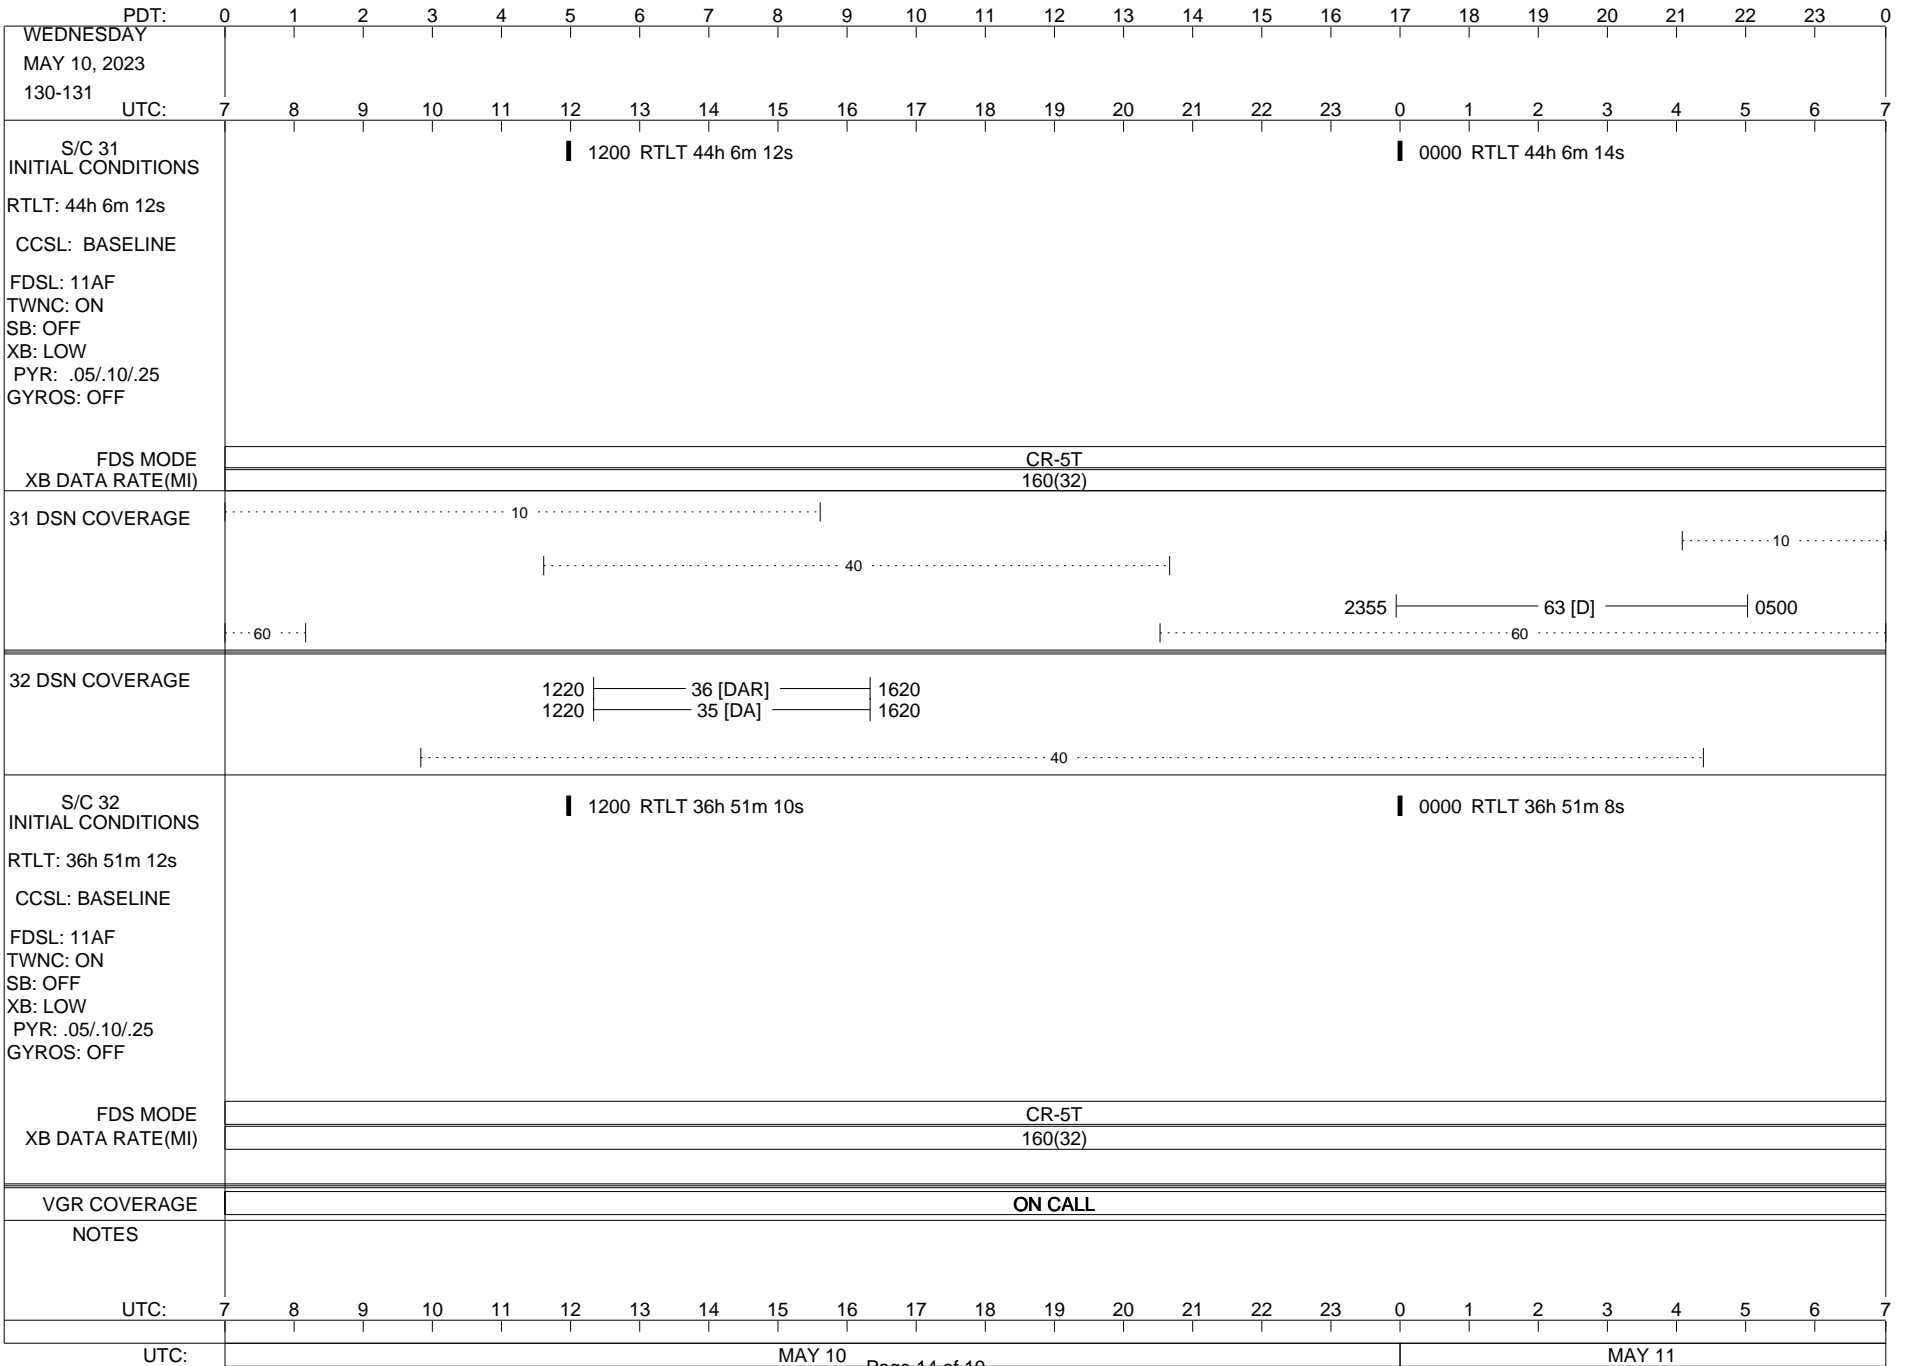

ISSUE DATE: 04/26/23 10:50