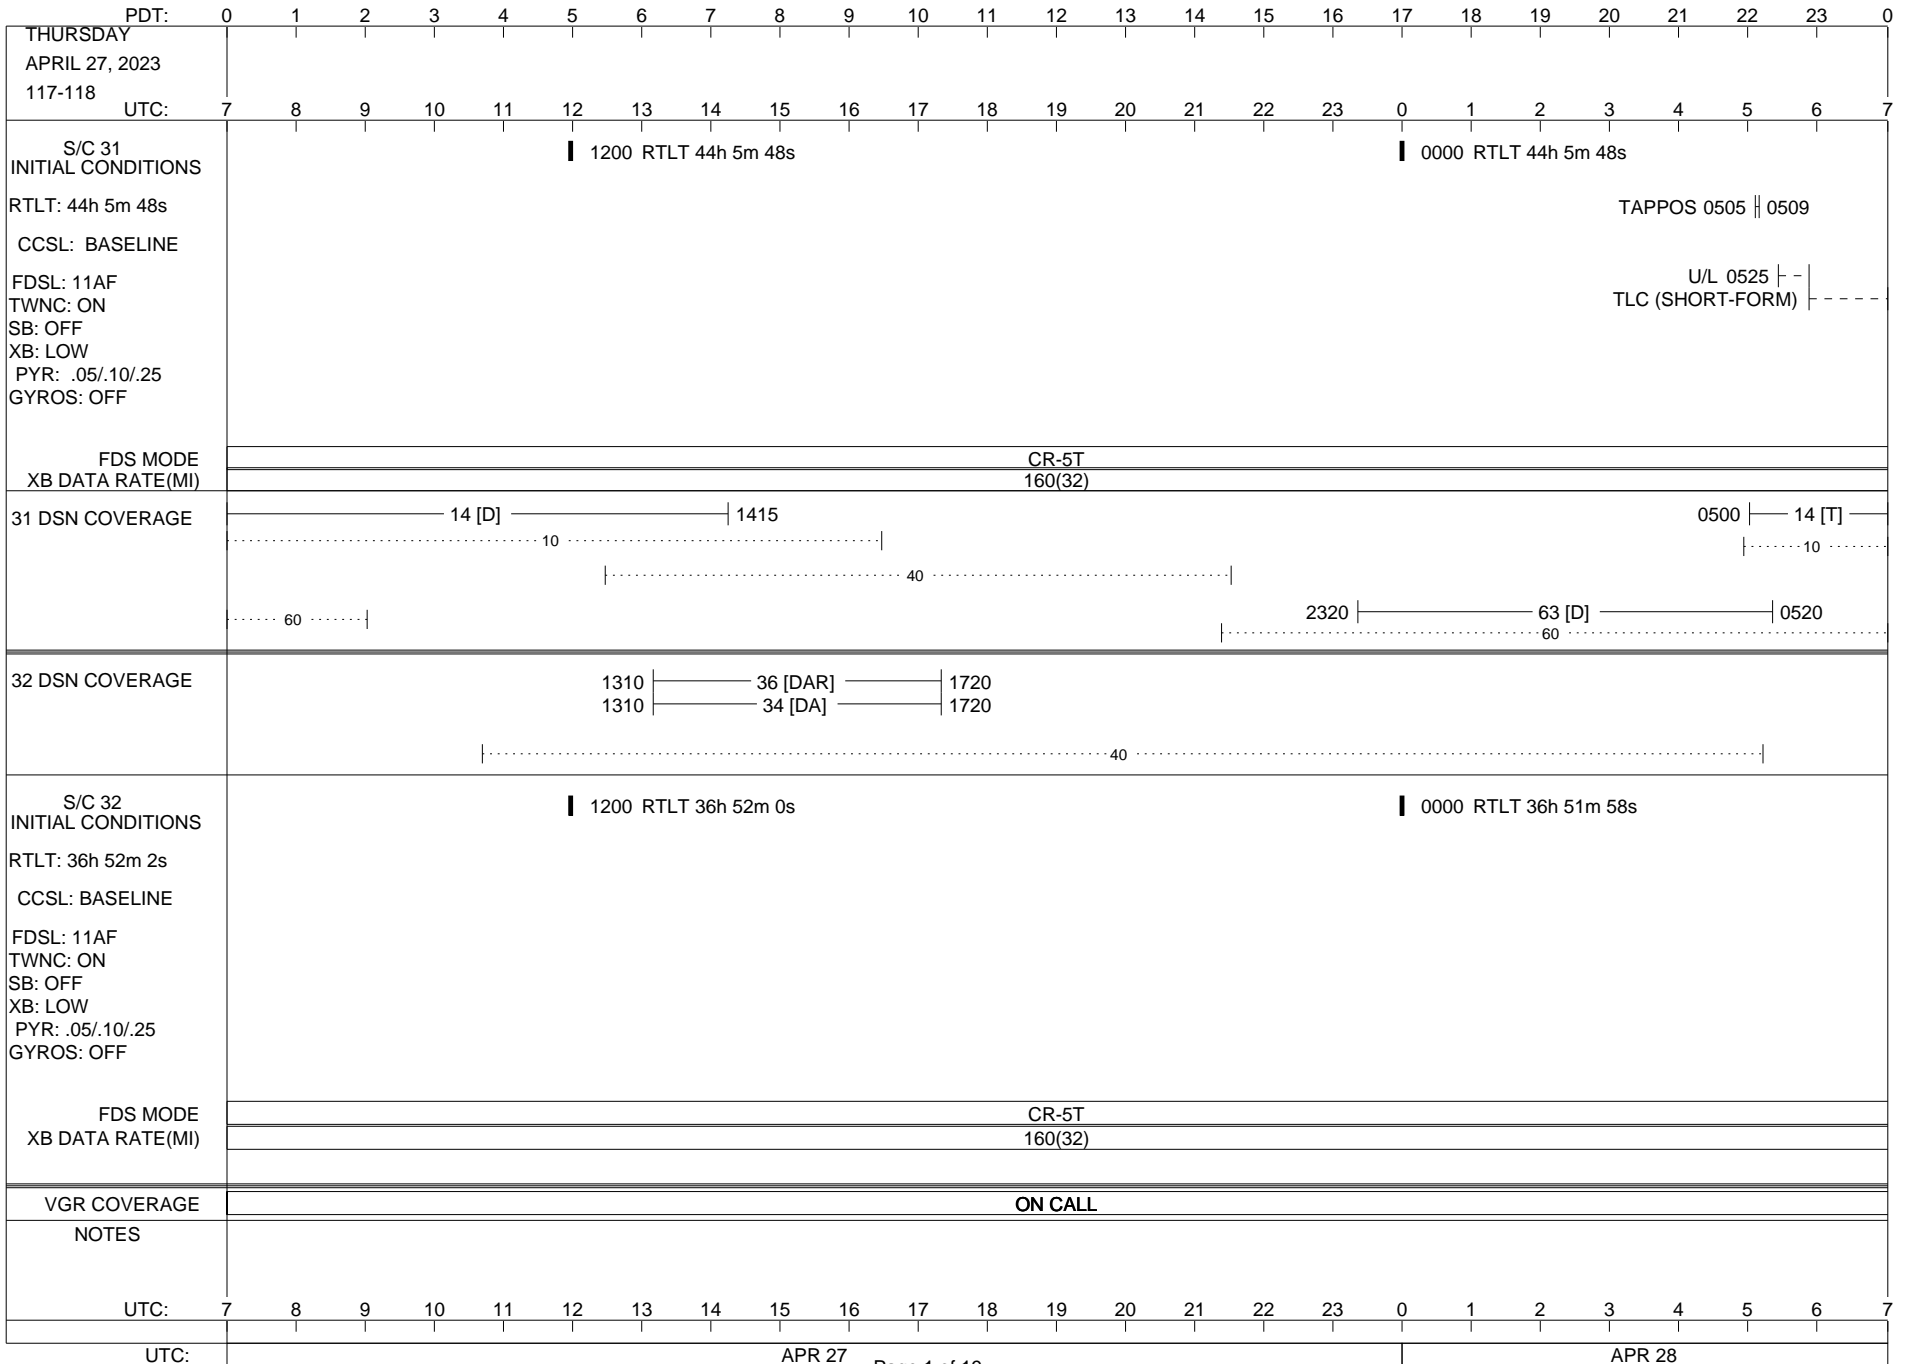

ISSUE DATE: 04/26/23 10:50